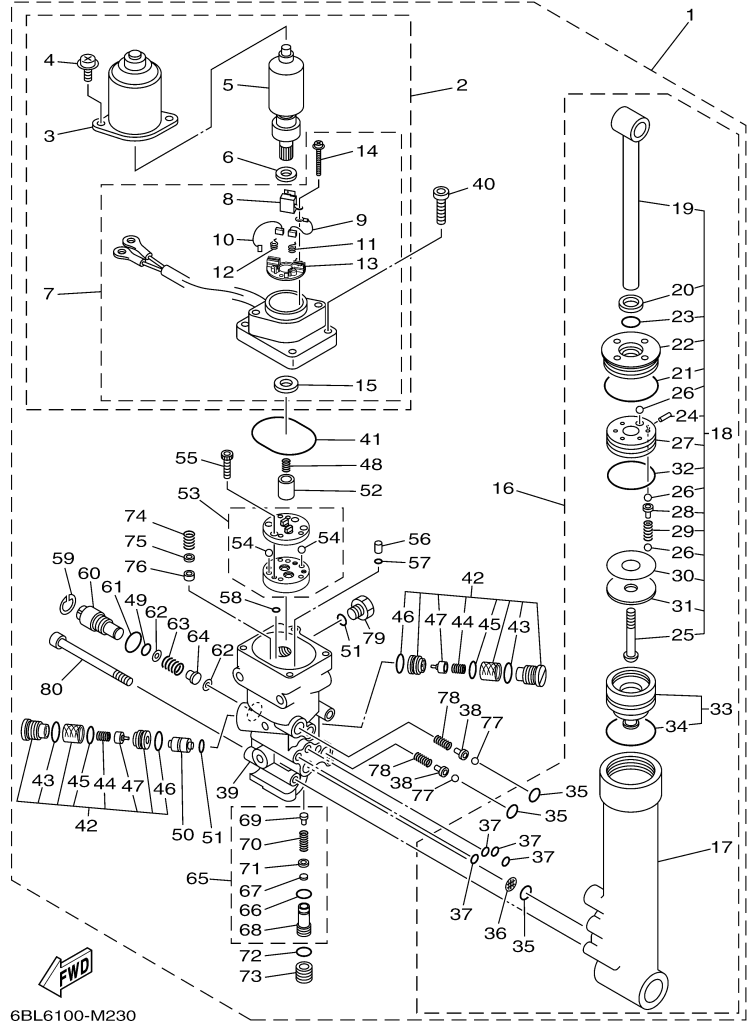

T25LA 0113 / POWER TRIM TILT ASSY

©2014 Yamaha Motor Corporation, U.S.A. All rights reserved.

Part List

T25LA 0113 / POWER TRIM TILT ASSY

REF - NO	PART NUMBER	PART NAME	QUANTITY	REMARKS
1	67C-43800-10-8D	POWER TRIM & TILT ASSY	1	
2	67C-43880-01-00	.MOTOR ASSY	1	
3	65W-43804-01-00	..STATOR ASSY	1	
4	65W-43887-01-00	..BOLT	2	
5	65W-43805-01-00	..ARMATURE ASSY	1	
6	65W-4387G-00-00	..WASHER	1	
7	67C-43881-01-00	..FRAME, END	1	
8	65W-82181-00-00	...CIRCUIT BREAKER COMP	1	
9	65W-43892-01-00	...BRUSH 2	1	
10	65W-43891-01-00	...BRUSH 1	1	
11	65W-4386K-01-00	...SPRING, BRUSH	1	
12	65W-4386L-00-00	...SPRING, BRUSH 2	1	
13	65W-4380F-01-00	...PLATE, BRUSH HOLDER	1	
14	65W-43879-01-00	...SCREW, WITH WASHER	2	
15	65W-43882-01-00	...OIL SEAL	1	
16	67C-43840-01-00	.POWER TILT ASSY	1	
17	65W-4380K-00-00	..CYLINDER, TILT SUB ASSY	1	
18	67C-43810-01-00	..TILT PISTON SUB ASSY	1	
19	65W-43801-01-00	...ROD	1	
20	65W-43812-00-00	...SEAL, DUST	1	
21	65W-43865-00-00	...O-RING	1	
22	65W-43811-01-00	...SCREW, CYLINDER END	1	
23	67C-43867-00-00	...O-RING	1	
24	91609-16012-00	...PIN, SPRING	1	
25	67C-43886-00-00	...BOLT	1	
26	93505-32038-00	...BALL	11	
27	65W-4385A-01-00	...PISTON, TILT	1	
28	65W-4386A-00-00	...PIN, ABSORBER VALVE	5	
29	67C-43857-00-00	...SPRING, ABSORBER VALVE	5	
30	15A-22442-00-00	...SHIM	1	UN
31	90201-10038-00	...WASHER, PLATE	1	
32	6H1-43862-00-00	...O-RING	1	
33	65W-4381B-00-00	..FREE PISTON SUB ASSY	1	
34	6H1-43861-10-00	...O-RING	1	
35	93210-11368-00	..O-RING	3	
36	69J-4381C-00-00	..FILTER 3	1	
37	93210-064A5-00	..O-RING	4	
38	65W-4386A-00-00	.PIN, ABSORBER VALVE	2	
39	67C-4380L-01-00	.HOUSING, TRIM & TILT SUB ASSY	1	
40	91380-06020-00	.BOLT	4	
41	93210-50768-00	.O-RING	1	
42	6T4-43802-03-00	.VALVE SUB ASSY	2	
43	6H1-43866-01-00	..O-RING	1	
44	6T4-43853-00-00	..SPRING, MAIN VALVE	1	
45	93210-10M74-00	..O-RING	1	
46	93210-12N52-00	..O-RING	1	
47	6T4-43808-00-00	..SEAT VALVE COMP 1	1	
48	6T4-43853-00-00	.SPRING, MAIN VALVE	1	
49	93210-10M74-00	.O-RING	1	
50	62X-43841-00-00	.PISTON, SHUTTLE	1	
51	93210-09165-00	.O-RING	2	
52	65W-43831-00-00	.CONNECTOR, SHAFT	1	
53	65W-43830-00-00	.GEAR PUMP ASSY	1