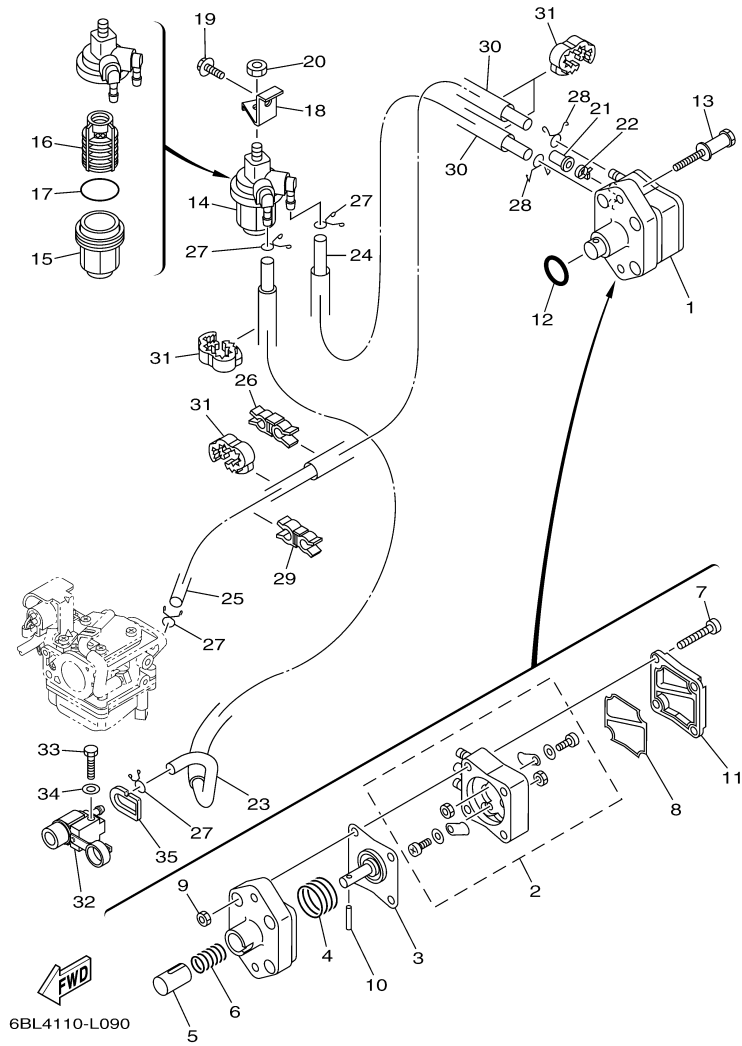

T25LA 0113 / FUEL

©2014 Yamaha Motor Corporation, U.S.A. All rights reserved.

Part List

T25LA 0113 / FUEL

REF - NO	PART NUMBER	PART NAME	QUANTITY	REMARKS
1	62Y-24410-04-00	FUEL PUMP ASSY	1	
2	62Y-24415-01-00	.BODY 4	1	
3	62Y-24411-02-00	.DIAPHRAGM	1	
4	62Y-24423-00-00	.SPRING, DIAPHRAGM	1	
5	62Y-13131-01-00	.PLUNGER	1	
6	62Y-24454-00-00	.SPRING	1	
7	62Y-24444-01-00	.SCREW	4	
8	6C5-24471-00-00	.DIAPHRAGM	1	
9	95380-05600-00	.NUT	4	
10	62Y-24374-01-00	.PIN	1	
11	6C5-24414-00-00	.BODY 3	1	
12	93210-24M79-00	.O-RING	1	
13	90109-06266-00	BOLT	2	
14	61N-24560-10-00	FILTER ASSY	1	
15	61N-24521-00-00	.CUP, FILTER	1	
16	61N-24563-10-00	.ELEMENT, FILTER	1	
17	93210-32738-00	.O-RING	1	
18	6D5-24566-00-00	BRACKET, FILTER	1	
19	95895-08016-00	BOLT, FLANGE	1	
20	95380-08600-00	NUT	1	
21	6BL-24481-00-00	PLUG	1	
22	90465-11M10-00	CLAMP	1	
23	6BL-24311-10-00	PIPE, FUEL 1	1	
24	90445-10050-00	HOSE (L150)	1	
25	90445-10053-00	HOSE (L350)	1	
26	90464-11009-00	CLAMP	1	
27	90467-09M17-00	CLIP	4	
28	90467-10M04-00	CLIP	2	
29	90464-11009-00	CLAMP	1	
30	90446-15003-00	HOSE (L100)	2	
31	90464-13227-00	CLAMP	4	
32	6YL-24304-01-00	FUEL PIPE JOINT COMP. 1	1	
33	97095-06025-00	BOLT	1	
34	92995-06600-00	WASHER	1	
35	61N-24329-00-00	SEAL	1	

Part Notes

T25LA 0113 / FUEL

PART NUMBER	NOTE TEXT
61N-24563-10-00	OEM: This part number is among the Top 100 Most Popular Marine Maintenance Parts as of March 2014.

©2014 Yamaha Motor Corporation, U.S.A. All rights reserved.