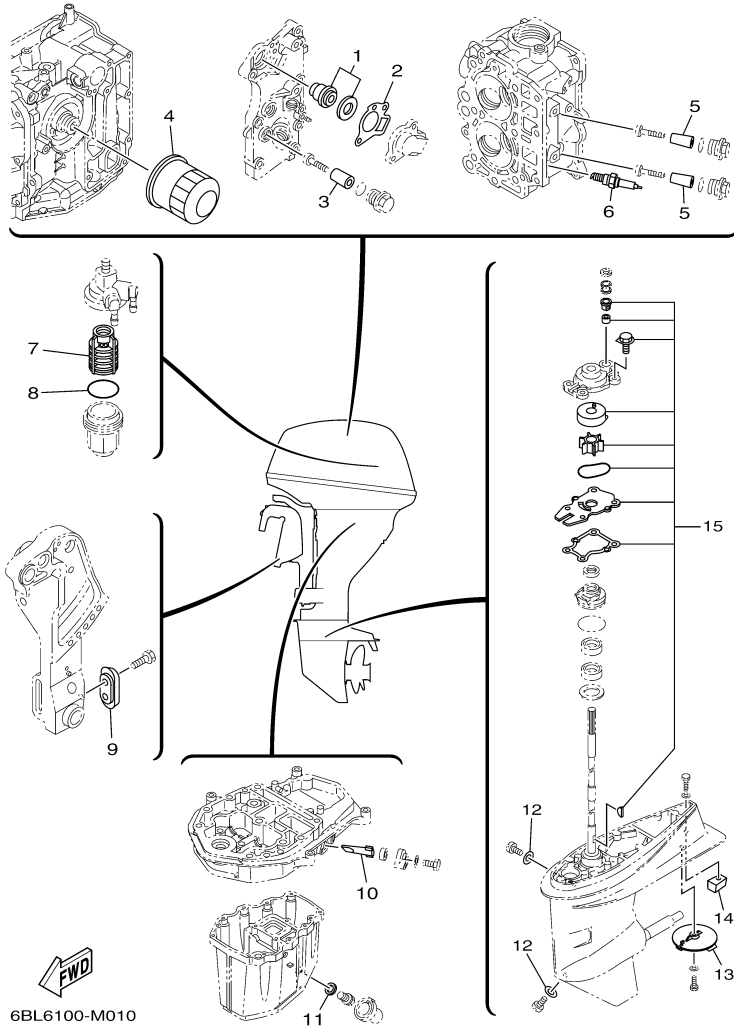

T25LA 0113 / SCHEDULED SERVICE PARTS

©2014 Yamaha Motor Corporation, U.S.A. All rights reserved.

Part List

T25LA 0113 / SCHEDULED SERVICE PARTS

REF - NO	PART NUMBER	PART NAME	QUANTITY	REMARKS
1	6G8-12411-03-00	THERMOSTAT	1	
2	62Y-12414-00-00	.GASKET, COVER	1	
3	6G8-11325-00-00	ANODE	1	
4	5GH-13440-50-00	ELEMENT ASSY, OIL CLEANER	1	
5	6BL-11325-00-00	ANODE	2	
6	DPR-6EB90-00-00	PLUG, SPARK (NGK DPR6EB)	2	
7	61N-24563-10-00	.ELEMENT, FILTER	1	
8	93210-32738-00	.O-RING	1	
9	65W-45251-00-00	ANODE	1	
10	62Y-11325-00-00	ANODE	1	
11	90430-14M09-00	.GASKET	1	
12	90430-08020-00	.GASKET	2	
13	67C-45371-00-00	TAB-TRIM	1	
14	67C-45251-00-00	ANODE	1	
15	66T-W0078-00-00	WATER PUMP REPAIR KIT	1	

©2014 Yamaha Motor Corporation, U.S.A. All rights reserved.

T25LA 0113 / TOP COWLING

6BL5110-L010

Part List

T25LA 0113 / TOP COWLING

REF - NO	PART NUMBER	PART NAME	QUANTITY	REMARKS
1	6BL-42610-21-00	TOP COWLING ASSY	1	
2	6BL-42613-00-00	.MOLDING, AIR DUCT	1	
3	90167-05017-00	.SCREW, TAPPING	4	
4	6BL-42651-00-00	.HOOK	1	
5	95380-05800-00	.NUT	2	
6	6BG-42851-00-00	.COVER, CLAMP	1	
7	6BG-42649-00-00	.HOLDER, CLAMP BAND	1	
8	6BL-42652-00-00	.HOOK	1	
9	90109-06047-00	.BOLT	2	
10	90185-06M05-00	.NUT, SELF-LOCKING	2	
11	6CJ-42615-00-00	.SEAL	1	
12	6BP-42677-10-00	.GRAPHIC, FRONT	1	
13	6BL-42678-10-00	.GRAPHIC, REAR	1	
14	6BP-42681-00-00	.MARK, COWLING	2	
15	6BP-42675-10-00	.GRAPHIC, SIDE 1	1	
16	6BP-42676-10-00	.GRAPHIC, SIDE 2	1	
17	6AH-42697-10-00	.TUNING FORK MARK	1	
18	6BG-42662-00-00	.DAMPER	4	
19	67F-13434-20-00	LABEL, CAUTION	1	