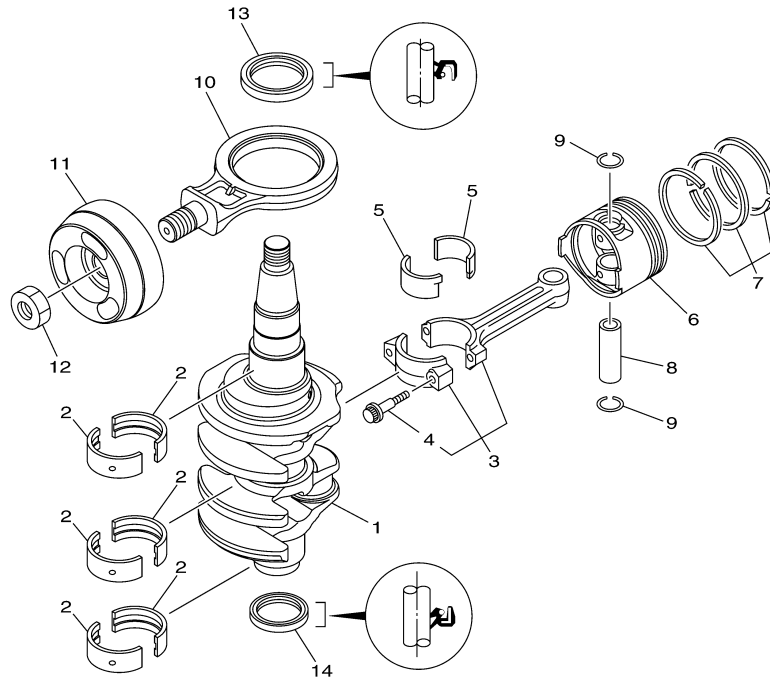

T25LA 0113 / CRANKSHAFT PISTON

6BP1100-H030

Part List

T25LA 0113 / CRANKSHAFT PISTON

REF - NO	PART NUMBER	PART NAME	QUANTITY	REMARKS
1	6BL-11411-00-00	CRANKSHAFT	1	
2	6BG-11416-30-00	PLANE BEARING, CRANKSHAFT 1	6	UR GREEN
2	6BG-11416-20-00	PLANE BEARING, CRANKSHAFT 1	6	UR PINK
2	6BG-11416-10-00	PLANE BEARING, CRANKSHAFT 1	6	UR RED
3	6C5-11650-00-00	CONNECTING ROD ASSY	2	
4	6C5-11654-00-00	.BOLT, CONNECTING ROD	2	
5	6CJ-11656-10-00	PLANE BEARING, CONNECTING ROD	4	UR RED
5	6CJ-11656-30-00	PLANE BEARING, CONNECTING ROD	4	UR GREEN
5	6CJ-11656-20-00	PLANE BEARING, CONNECTING ROD	4	UR PINK
6	69W-11631-01-97	PISTON (STD)	2	
6	69W-11636-01-00	PISTON (0.50MM O/S)	2	AP
6	69W-11635-01-00	PISTON (0.25MM O/S)	2	AP
7	67C-11605-00-00	PISTON RING SET (0.50MM O/S)	2	AP
7	67C-11604-00-00	PISTON RING SET (0.25MM O/S)	2	AP
7	67C-11603-00-00	PISTON RING SET (STD)	2	
8	62Y-11633-00-00	PIN, PISTON	2	
9	93450-17129-00	CIRCLIP	4	
10	6BL-11665-00-00	CONNECTING ROD ASSY 3	1	
11	6BL-11642-00-00	PISTON 2 (STD)	1	
12	90170-20137-00	NUT	1	
13	93102-43M42-00	.OIL SEAL	1	
14	93101-35002-00	.OIL SEAL	1