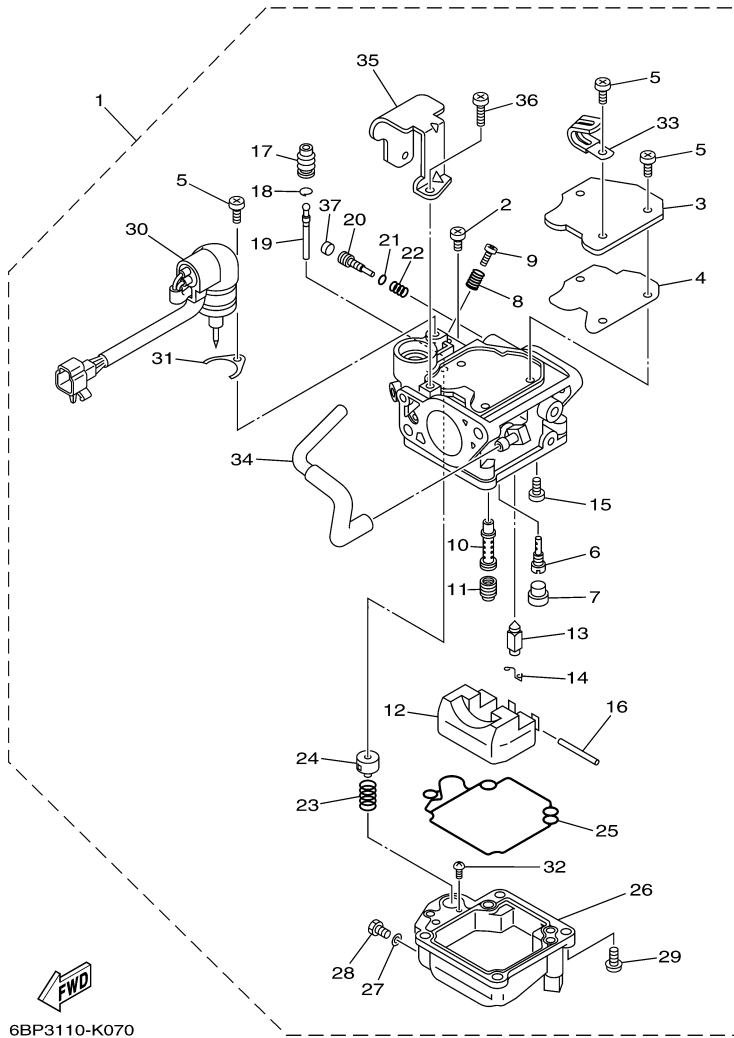

T25LA 0113 / CARBURETOR

©2014 Yamaha Motor Corporation, U.S.A. All rights reserved.

Part List

T25LA 0113 / CARBURETOR

REF - NO	PART NUMBER	PART NAME	QUANTITY	REMARKS
1	6BL-14301-00-00	CARBURETOR ASSY 1	1	
2	98580-04006-00	.SCREW, PAN HEAD	1	
3	65W-14572-00-00	.PLATE	1	
4	65W-14126-10-00	.GASKET	1	
5	97803-04010-00	.SCREW, PAN HEAD	4	
6	676-14948-05-00	.JET (#45)	1	
7	679-14966-00-00	.RUBBER CAP	1	
8	90501-10326-00	.SPRING, COMPRESSION	1	
9	63V-14523-00-00	.SCREW, STOP	1	
10	65W-14947-90-00	.JET, NEEDLE	1	
11	65W-14943-79-00	.JET, MAIN (#108)	1	
12	63V-14985-00-00	.FLOAT	1	
13	6AH-14546-00-00	.VALVE, NEEDLE	1	
14	663-14159-00-00	.CLIP	1	
15	98580-04008-00	.SCREW, PAN HEAD	1	
16	6H4-14548-00-00	.PIN, FLOAT ARM	1	
17	65W-14373-02-00	.COVER, PLUNGER CAP	1	
18	65W-1439G-00-00	.CLIP 1	1	
19	65W-14379-00-00	.ROD, STARTER	1	
20	67C-14923-00-00	.SCREW, PILOT	1	
21	67C-14397-00-00	.O-RING	1	
22	67C-14555-00-00	.SPRING	1	
23	65W-14335-00-00	.SPRING, PLUNGER	1	
24	65W-14371-00-00	.PLUNGER, STARTER	1	
25	65W-14384-00-00	.GASKET, FLOAT CHAMBER	1	
26	65W-14980-20-00	.BODY, FLOAT CHAMBER	1	
27	65W-14398-00-00	.GASKET	1	
28	65W-14992-00-00	.SCREW, DRAIN	1	
29	97980-04114-00	.SCREW, WITH WASHER	4	
30	6BL-14380-00-00	.PRIME STARTER ASSY	1	
31	65W-14346-00-00	.PLATE	1	
32	67C-14567-00-00	.SCREW	1	
33	67F-14255-00-00	.PLATE	1	
34	65W-14807-00-00	.HOSE COMP	1	
35	6BL-14346-00-00	.PLATE	1	
36	97980-04108-00	.SCREW, WITH WASHER	2	
37	67C-1432A-00-00	.PLUG	1	

Part Notes

T25LA 0113 / CARBURETOR

PART NUMBER	NOTE TEXT
6BL-14380-00-00	OEM: The O-Ring for sealing this part to the carburetor body is not shown separately. The Part Number for the O-Ring is 93210-17001-00.

©2014 Yamaha Motor Corporation, U.S.A. All rights reserved.