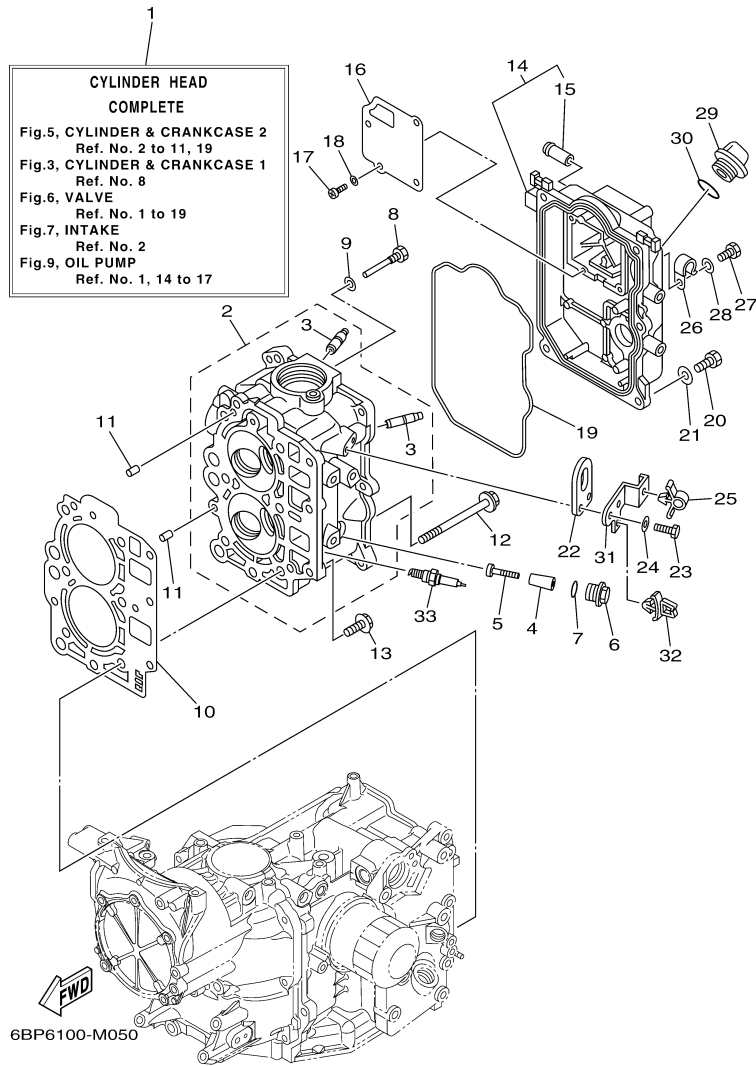

T25LA 0113 / CYLINDER CRANKCASE 2

©2014 Yamaha Motor Corporation, U.S.A. All rights reserved.

Part List

T25LA 0113 / CYLINDER CRANKCASE 2

REF - NO	PART NUMBER	PART NAME	QUANTITY	REMARKS
1	6BL-W009A-01-1S	CYLINDER HEAD COMPLETE	1	
2	6BL-11111-10-1S	HEAD, CYLINDER 1	1	
3	62Y-11133-30-00	.GUIDE, VALVE 1	4	
4	6BL-11325-00-00	ANODE	2	
5	98980-05035-00	SCREW, BIND	2	
6	6G8-11197-01-00	PLUG, BLIND	2	
7	93210-13M63-00	.O-RING	2	
8	90109-06M65-00	BOLT	1	
9	90430-06014-00	.GASKET	1	
10	6BL-11181-00-00	.GASKET, CYLINDER HEAD 1	1	
11	93606-12019-00	.PIN, DOWEL	2	
12	90105-09009-00	BOLT, FLANGE	6	
13	90119-06MA3-00	BOLT, WITH WASHER	3	
14	6BL-11191-00-1S	COVER, CYLINDER HEAD 1	1	
15	62Y-14485-00-00	.PIPE, JOINT	1	
16	6BG-11168-00-00	COVER, BREATHER	1	
17	98507-04010-00	SCREW, PAN HEAD	4	
18	92907-04600-00	WASHER	4	
19	6BL-11356-00-00	.SEAL, CYLINDER 2	1	
20	97095-06020-00	BOLT	5	
21	92995-06600-00	WASHER	5	
22	62Y-11119-00-00	HANGER, ENGINE	1	
23	97095-06020-00	BOLT	2	
24	92995-06600-00	WASHER	2	
25	90464-09023-00	CLAMP	1	
26	90465-08M83-00	CLAMP	1	
27	97095-06012-00	BOLT	1	
28	92995-06600-00	WASHER	1	
29	6G8-15363-00-00	PLUG, OIL	1	
30	93210-24M79-00	.O-RING	1	
31	6BL-82398-00-00	PLATE 3	1	
32	90464-06001-00	CLAMP	1	
33	DPR-6EB90-00-00	PLUG, SPARK (NGK DPR6EB)	2