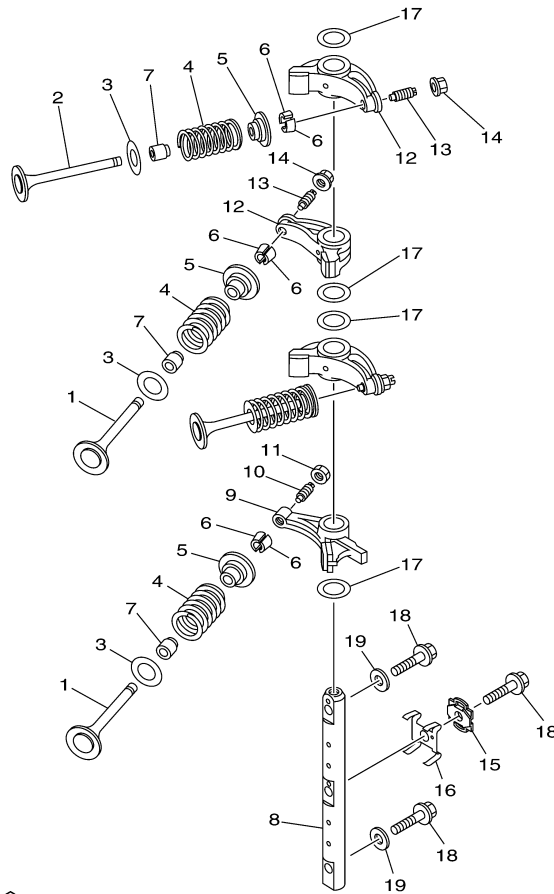

T25LA 0113 / VALVE

6BP1100-H050

©2014 Yamaha Motor Corporation, U.S.A. All rights reserved.

Part List

T25LA 0113 / VALVE

REF - NO	PART NUMBER	PART NAME	QUANTITY	REMARKS
1	69W-12111-00-00	VALVE, INTAKE	2	
2	69W-12121-10-00	VALVE, EXHAUST	2	
3	62Y-12116-00-00	SEAT, VALVE SPRING	4	
4	51Y-12114-00-00	SPRING, VALVE OUTER	4	
5	30X-12117-00-00	RETAINER, VALVE SPRING	4	
6	30X-12118-00-00	LOCK, VALVE SPRING RETAINER	8	
7	51Y-12119-00-00	SEAL, VALVE STEM	4	
8	6BL-12146-00-00	SHAFT, ROCKER	1	
9	62Y-12151-00-00	ARM, VALVE ROCKER	1	
10	64J-12159-00-00	SCREW, VALVE ADJUSTING	1	
11	62Y-12158-00-00	NUT, LOCK	1	
12	6C5-12151-00-00	ARM, VALVE ROCKER	3	
13	6C5-12159-00-00	SCREW, VALVE ADJUSTING	3	
14	6C5-12158-00-00	NUT, LOCK	3	
15	6BL-12231-00-00	GUIDE, STOPPER 1	1	
16	6BL-12233-00-00	PLATE, GUIDE STOPPER 1	1	
17	90201-16014-00	WASHER, PLATE	4	
18	90105-08060-00	BOLT, FLANGE	3	
19	92990-08200-00	WASHER, PLAIN	2