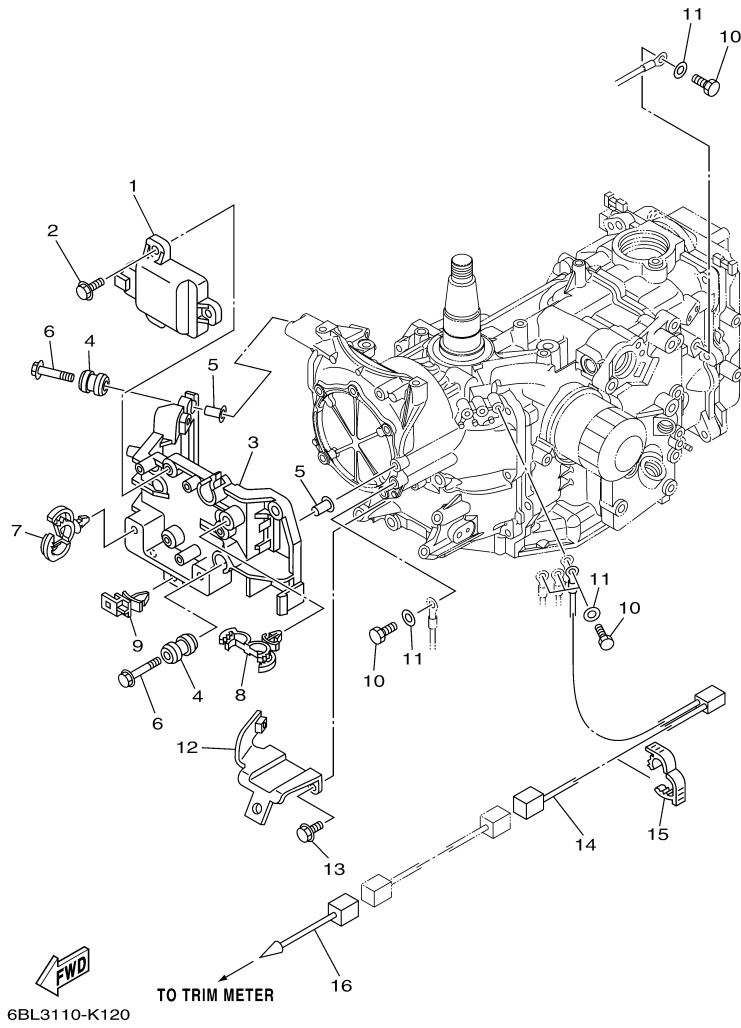

T25LA 0113 / GENERATOR

6BL5100-L100

©2014 Yamaha Motor Corporation, U.S.A. All rights reserved.

Part List

T25LA 0113 / GENERATOR

REF - NO	PART NUMBER	PART NAME	QUANTITY	REMARKS
1	6BL-85550-00-00	ROTOR ASSY	1	
2	6BL-85510-00-00	STATOR ASSY	1	
3	6AH-85580-00-00	COIL, PULSER	1	
4	6H4-11545-00-00	KEY, WOODRUFF	1	
5	90201-21M18-00	WASHER, PLATE	1	
6	90170-20137-00	NUT	1	
7	95023-06030-00	BOLT	3	
8	6BG-85561-00-94	BASE, MAGNETO	1	
9	95023-06025-00	BOLT	4	
10	97095-05016-00	.BOLT	2	
11	92995-05600-00	WASHER	2	
12	6BL-81337-00-00	COVER, FLYWHEEL	1	
13	97095-06020-00	BOLT	3	
14	92995-06600-00	WASHER	3	
15	90464-12183-00	CLAMP	2	
16	6AH-81994-40-00	LABEL, SAFETY	1	
17	6AH-81995-40-00	LABEL, WARNING	1	
18	6AH-81994-50-00	LABEL, SAFETY	1	
19	6AH-81995-50-00	LABEL, WARNING	1	

T25LA 0113 / ELECTRICAL 1

©2014 Yamaha Motor Corporation, U.S.A. All rights reserved.

Part List

T25LA 0113 / ELECTRICAL 1

REF - NO	PART NUMBER	PART NAME	QUANTITY	REMARKS
1	6BL-85540-00-00	C.D.I. UNIT ASSY	1	
2	97575-06520-00	BOLT, WITH WASHER	3	
3	6BL-81948-00-00	BRACKET	1	
4	6A0-82317-00-00	DAMPER, IGNITION COIL	4	
5	90387-06119-00	COLLAR	4	
6	95895-06030-00	BOLT, FLANGE	4	
7	90464-12183-00	CLAMP	2	
8	90464-18246-00	CLAMP	2	
9	90464-12002-00	.CLAMP	1	
10	97095-06016-00	BOLT	5	
11	92995-06600-00	WASHER	5	
12	6BL-82554-00-00	STAY, NEUTRAL SWITCH	1	
13	95895-06014-00	BOLT, FLANGE	2	
14	6BL-82553-00-00	EXTENSION, WIRE LEAD	1	
15	90464-18004-00	CLAMP	1	
16	6BL-8350U-00-00	WIRE, LEAD	1	AP