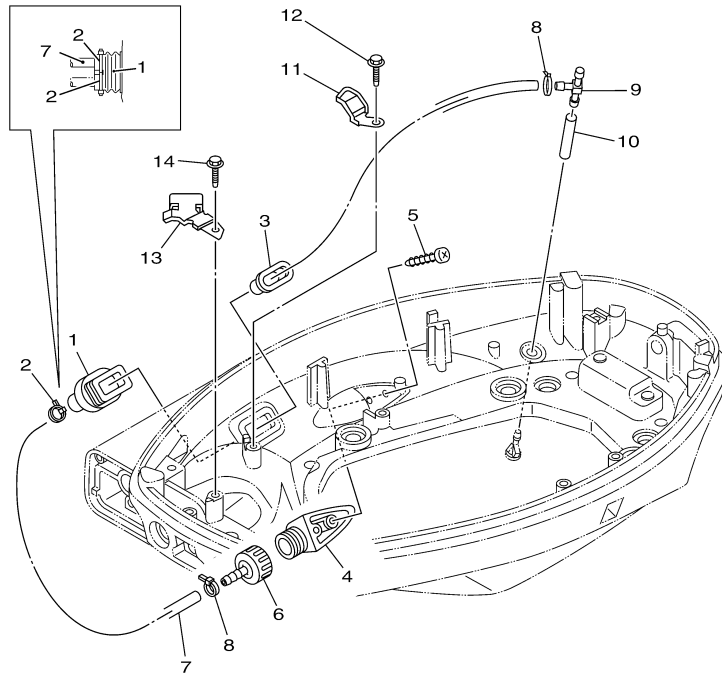

T25LA 0113 / BOTTOM COWLING 2

6BL1100-H180

©2014 Yamaha Motor Corporation, U.S.A. All rights reserved.

Part List

T25LA 0113 / BOTTOM COWLING 2

REF - NO	PART NUMBER	PART NAME	QUANTITY	REMARKS
1	6H1-42726-21-00	GROMMET	1	
2	90465-11M10-00	CLAMP	2	
3	6BG-42384-00-00	SEAL, CAP	1	
4	6AW-12572-00-00	ADAPTER	1	
5	97780-60520-00	SCREW, TAPPING	2	
6	6R3-12580-00-00	JOINT ASSY	1	
7	90445-11153-00	HOSE (L460)	1	
8	90465-11M10-00	CLAMP	2	
9	6C5-24378-00-00	PIPE, JOINT 3	1	
10	90445-09057-00	HOSE (L43)	1	
11	6BL-24396-00-00	PLATE	1	
12	90109-06M86-00	BOLT	1	
13	6BL-24364-00-00	STAY	1	
14	90109-06M86-00	BOLT	1