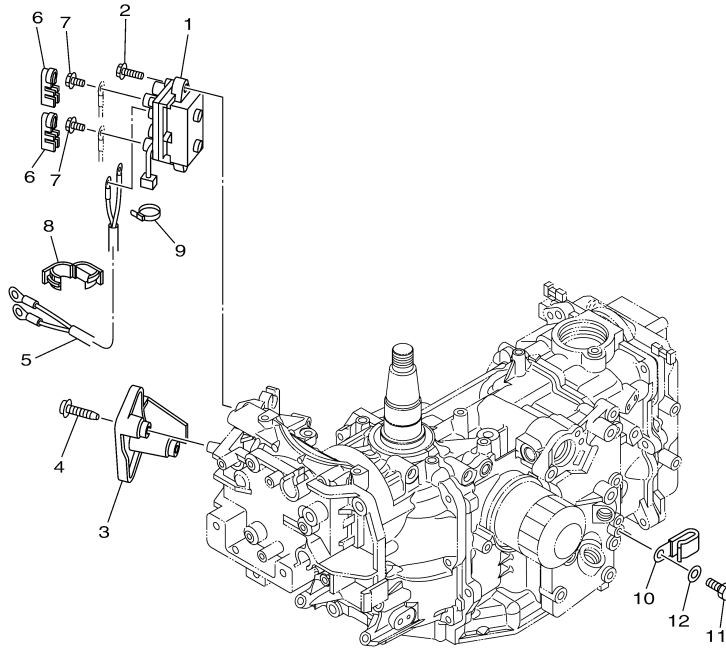

T25LA 0113 / ELECTRICAL 4

6BP3110-K160

©2014 Yamaha Motor Corporation, U.S.A. All rights reserved.

Part List

T25LA 0113 / ELECTRICAL 4

REF - NO	PART NUMBER	PART NAME	QUANTITY	REMARKS
1	63P-81950-00-00	RELAY ASSY	1	
2	97575-06520-00	BOLT, WITH WASHER	2	
3	6BL-81942-00-00	COVER	1	
4	90167-05009-00	SCREW, TAPPING	2	
5	6BL-81949-00-00	WIRE, LEAD	1	
6	6P2-8183X-00-00	CAP, TERMINAL	2	
7	97595-06610-00	BOLT, WITH WASHER	2	
8	90464-18004-00	CLAMP	1	
9	90465-11M10-00	CLAMP	2	
10	90465-06M90-00	CLAMP	1	
11	97095-06016-00	BOLT	1	
12	92995-06600-00	WASHER	1