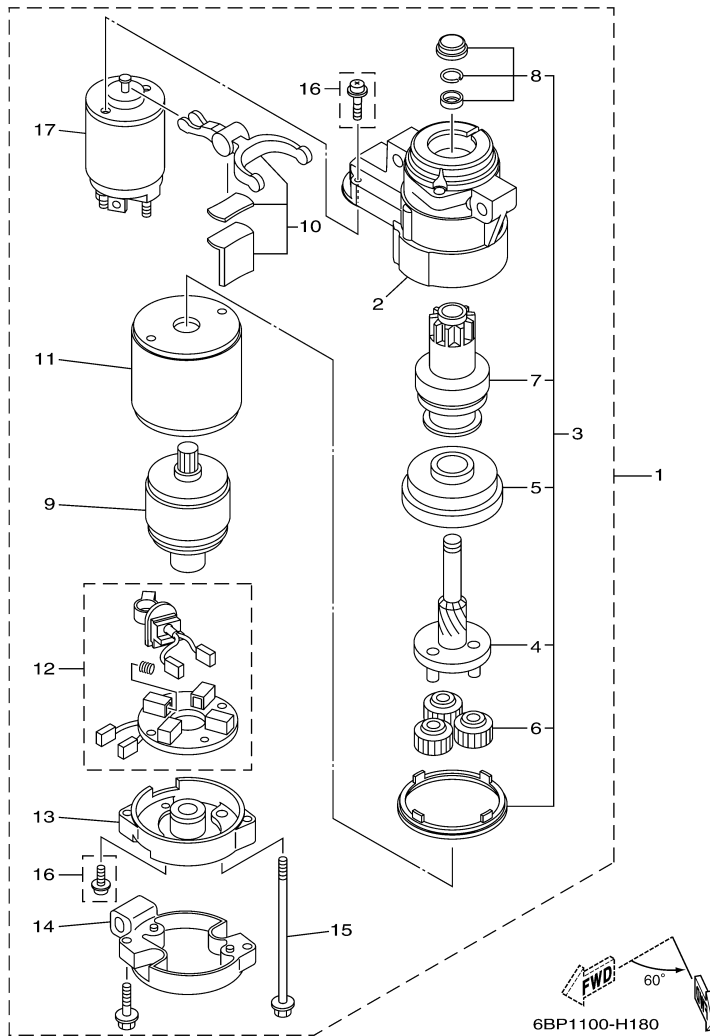

T25LA 0113 / ELECTRICAL 5

6BL1100-H150

©2014 Yamaha Motor Corporation, U.S.A. All rights reserved.

Part List

T25LA 0113 / ELECTRICAL 5

REF - NO	PART NUMBER	PART NAME	QUANTITY	REMARKS
1	62Y-84301-00-00	PILOT LIGHT ASSY 1	1	
2	6H4-83589-00-00	GASKET	1	
3	97885-06012-00	SCREW, PAN HEAD	1	
4	92995-06600-00	WASHER	1	
5	6BL-82388-00-00	PLATE	1	
6	90109-06M86-00	BOLT	2	
7	90464-18246-00	CLAMP	1	
8	6BL-82590-00-00	WIRE HARNESS ASSY	1	
9	67F-82151-00-00	.FUSE (20A)	2	
10	67F-82151-10-00	.FUSE (30A)	2	
11	67F-8215B-10-00	.CAP (YELLOW)	1	
12	67F-8215B-20-00	.CAP (GREEN)	1	
13	90464-16001-00	CLAMP	1	
14	90464-18004-00	CLAMP	1	
15	6G1-42725-00-00	GROMMET	1	
16	69J-82563-00-00	TRIM & TILT SWITCH ASSY	1	
17	69J-82587-00-00	GASKET	1	
18	63P-83614-01-00	BRACKET	1	
19	90109-06M86-00	BOLT	2	
20	67C-85415-00-00	MARK, SIGNAL LAMP	1	

T25LA 0113 / STARTING MOTOR

©2014 Yamaha Motor Corporation, U.S.A. All rights reserved.

Part List

T25LA 0113 / STARTING MOTOR

REF - NO	PART NUMBER	PART NAME	QUANTITY	REMARKS
1	6BG-81800-00-00	STARTING MOTOR ASSY	1	
2	6BG-81830-00-00	.FRONT BRACKET ASSY	1	
3	6BG-81807-00-00	.GEAR ASSY, STARTING MOTOR	1	
4	6BG-81836-00-00	..SPRING, LEVER	1	
5	6BG-81891-00-00	..GEAR, RING	1	
6	6AW-8183T-00-00	..GEAR, IDLER	3	
7	6BG-81832-00-00	..CLUTCH, OVER RUN	1	
8	6BG-81857-00-00	..RETAINER	1	
9	6BG-81850-00-00	.ARMATURE ASSY	1	
10	6BG-81839-00-00	.LEVER ASSY	1	
11	6BG-81810-00-00	.STATOR ASSY	1	
12	6BG-81840-00-00	.BRUSH HOLDER ASSY	1	
13	6BG-81820-00-00	.REAR BRACKET ASSY	1	
14	6BG-8182J-00-00	.BRACKET COMPLETE	1	
15	6BG-81826-00-00	.BOLT	2	
16	6BG-81846-00-00	.SCREW SET	1	
17	6BG-81941-00-00	.STARTER RELAY ASSY	1	