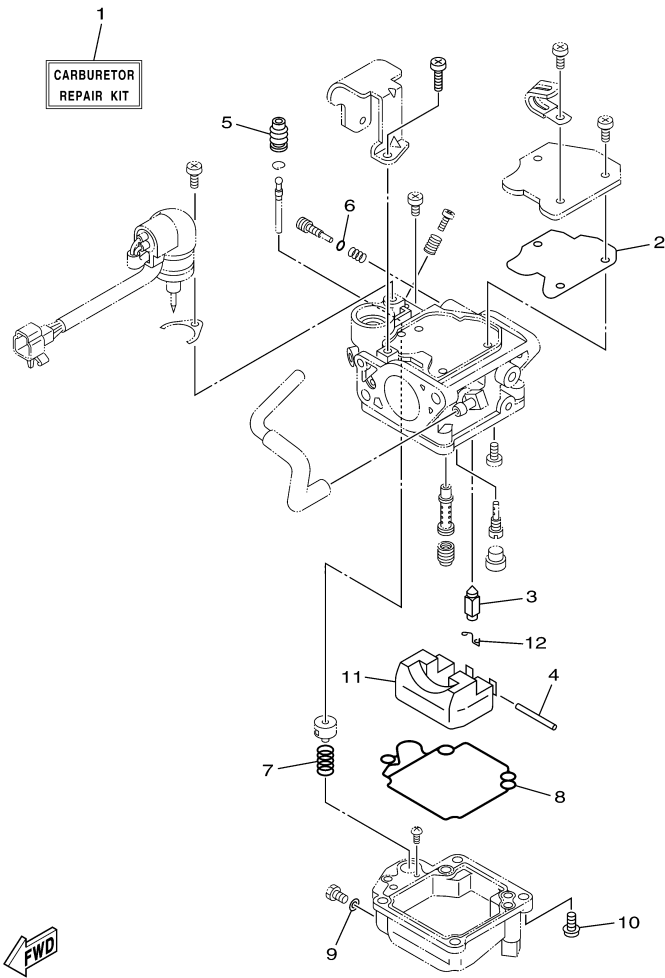

T25LA 0113 / REPAIR KIT 2

6BP1100-H390

©2014 Yamaha Motor Corporation, U.S.A. All rights reserved.

Part List

T25LA 0113 / REPAIR KIT 2

REF - NO	PART NUMBER	PART NAME	QUANTITY	REMARKS
1	6BL-W0093-00-00	CARBURETOR REPAIR KIT	1	
2	65W-14126-10-00	.GASKET	1	
3	6AH-14546-00-00	.VALVE, NEEDLE	1	
4	6H4-14548-00-00	.PIN, FLOAT ARM	1	
5	65W-14373-02-00	.COVER, PLUNGER CAP	1	
6	67C-14397-00-00	.O-RING	1	
7	65W-14335-00-00	.SPRING, PLUNGER	1	
8	65W-14384-00-00	.GASKET, FLOAT CHAMBER	1	
9	65W-14398-00-00	.GASKET	1	
10	97980-04114-00	.SCREW, WITH WASHER	4	
11	63V-14985-00-00	.FLOAT	1	
12	663-14159-00-00	.CLIP	1