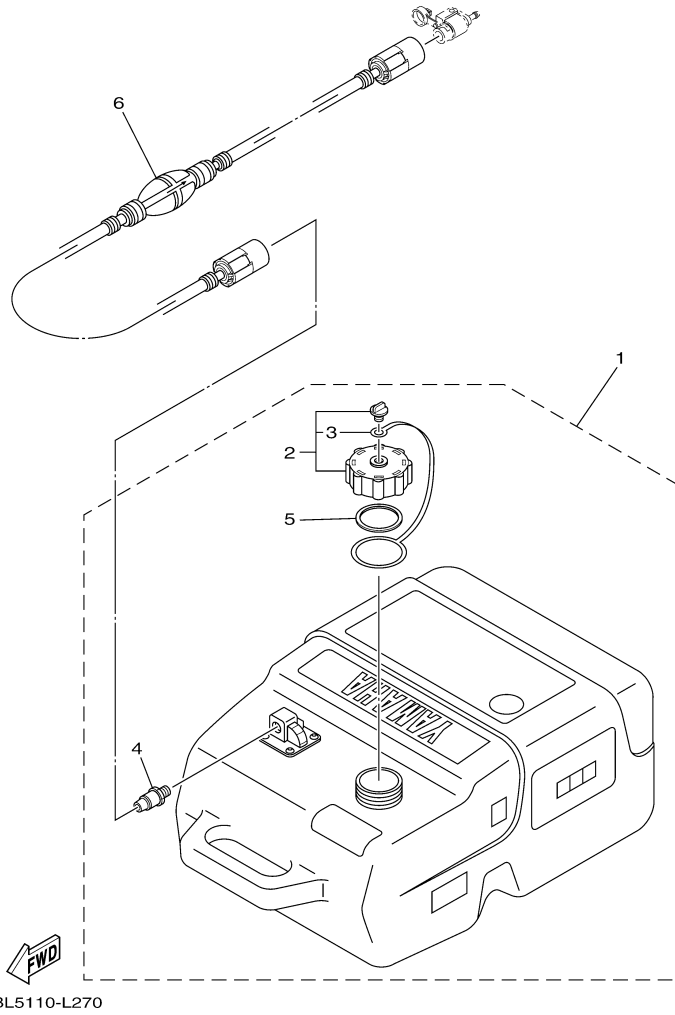

T25LA 0113 / FUEL TANK

©2014 Yamaha Motor Corporation, U.S.A. All rights reserved.

Part List

T25LA 0113 / FUEL TANK

REF - NO	PART NUMBER	PART NAME	QUANTITY	REMARKS
1	6YK-24201-42-00	FUEL TANK ASSY (25L)	1	AP
2	6YL-24610-10-00	.CAP ASSY	1	
3	6YL-24641-10-00	..GASKET, CAP 1	1	
4	6YL-24377-01-00	.PIPE, JOINT 2	1	
5	6YL-24629-00-00	.RING	1	
6	6YK-24306-73-00	FUEL PIPE COMP. 1	1	AP