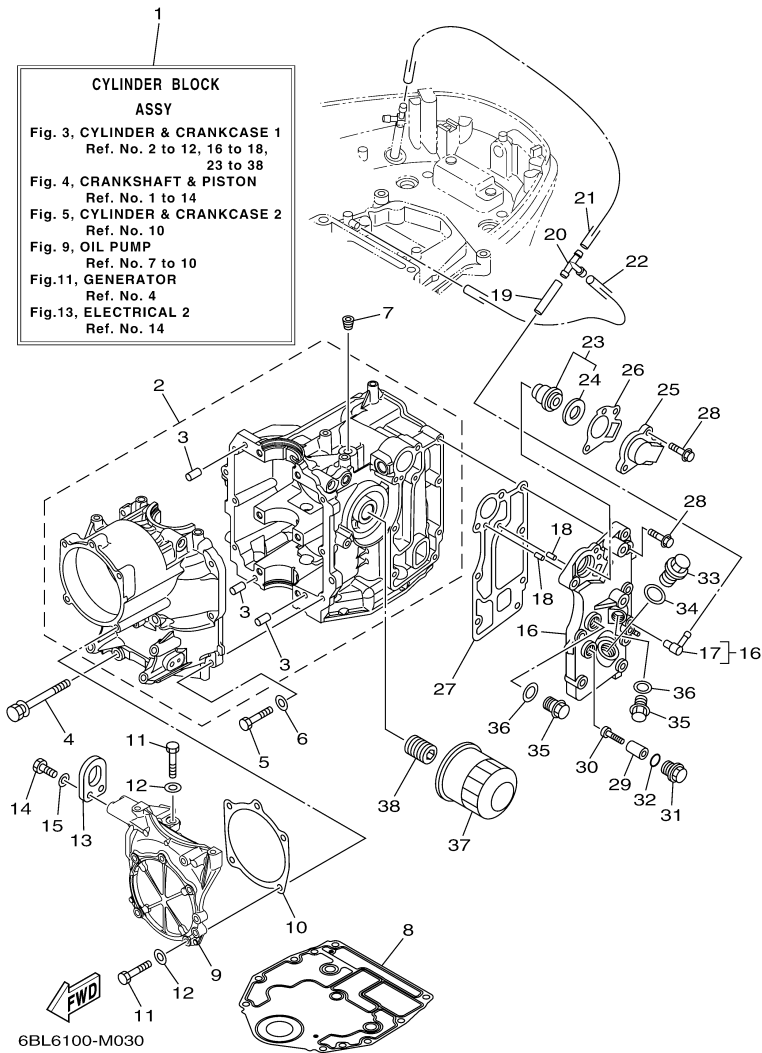

T25LA 0113 / CYLINDER CRANKCASE 1

©2014 Yamaha Motor Corporation, U.S.A. All rights reserved.

Part List

T25LA 0113 / CYLINDER CRANKCASE 1

REF - NO	PART NUMBER	PART NAME	QUANTITY	REMARKS
1	6BL-W009B-01-1S	CYLINDER BLOCK ASSY	1	
2	6BL-15100-02-00	CRANKCASE ASSY	1	
3	93606-12019-00	.PIN, DOWEL	3	
4	90119-08M01-00	BOLT, WITH WASHER	6	
5	97013-06025-00	BOLT	7	
6	92903-06600-00	WASHER, PLATE	7	
7	90344-51003-00	PLUG, TAPER SCREW	1	
8	6BG-11351-00-00	.GASKET, CYLINDER	1	
9	6BL-15121-00-1S	CRANKCASE 2	1	
10	6BL-15663-00-00	.SEAL	1	
11	97013-06025-00	BOLT	6	
12	92903-06600-00	WASHER, PLATE	6	
13	62Y-11119-00-00	HANGER, ENGINE	1	
14	97095-06020-00	BOLT	2	
15	92995-06600-00	WASHER	2	
16	6BL-41113-00-1S	OUTER COVER, EXHAUST	1	
17	676-11372-00-00	.NIPPLE, HOSE	1	
18	93604-10M03-00	PIN, DOWEL	2	
19	90445-09057-00	HOSE (L43)	1	
20	688-24378-00-00	PIPE, JOINT 3	1	
21	90445-09251-00	HOSE (L350)	1	
22	90445-09104-00	HOSE (L300)	1	
23	6G8-12411-03-00	THERMOSTAT	1	
24	688-12412-00-00	.SEAL, THERMOSTAT	1	
25	6C5-12413-00-9S	COVER, THERMOSTAT	1	
26	62Y-12414-00-00	.GASKET, COVER	1	
27	6BL-41114-00-00	.GASKET, EXHAUST OUTER COVER	1	
28	90119-06MA5-00	BOLT, WITH WASHER	8	
29	6G8-11325-00-00	ANODE	1	
30	97880-05025-00	SCREW, PAN HEAD	1	
31	6G8-11197-01-00	PLUG, BLIND	1	
32	93210-13M63-00	.O-RING	1	
33	90340-18M09-00	PLUG, STRAIGHT SCREW	1	
34	90430-18130-00	.GASKET	1	
35	90340-14M06-00	PLUG, STRAIGHT SCREW	2	
36	90430-14115-00	.GASKET	2	
37	5GH-13440-50-00	ELEMENT ASSY, OIL CLEANER	1	
38	6C5-12858-00-00	BOLT, UNION	1	

Part Notes

T25LA 0113 / CYLINDER CRANKCASE 1

PART NUMBER	NOTE TEXT
62Y-12414-00-00	OEM: This part number is among the Top 100 Most Popular Marine Maintenance Parts as of March 2014.

©2014 Yamaha Motor Corporation, U.S.A. All rights reserved.