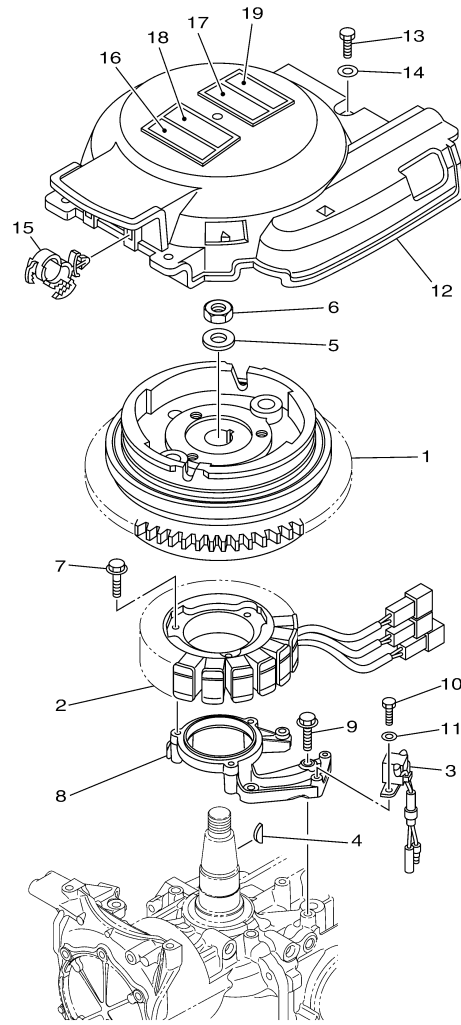

T25LA 0113 / GENERATOR

6BL5100-L100

©2014 Yamaha Motor Corporation, U.S.A. All rights reserved.

Part List

T25LA 0113 / GENERATOR

REF - NO	PART NUMBER	PART NAME	QUANTITY	REMARKS
1	6BL-85550-00-00	ROTOR ASSY	1	
2	6BL-85510-00-00	STATOR ASSY	1	
3	6AH-85580-00-00	COIL, PULSER	1	
4	6H4-11545-00-00	KEY, WOODRUFF	1	
5	90201-21M18-00	WASHER, PLATE	1	
6	90170-20137-00	NUT	1	
7	95023-06030-00	BOLT	3	
8	6BG-85561-00-94	BASE, MAGNETO	1	
9	95023-06025-00	BOLT	4	
10	97095-05016-00	.BOLT	2	
11	92995-05600-00	WASHER	2	
12	6BL-81337-00-00	COVER, FLYWHEEL	1	
13	97095-06020-00	BOLT	3	
14	92995-06600-00	WASHER	3	
15	90464-12183-00	CLAMP	2	
16	6AH-81994-40-00	LABEL, SAFETY	1	
17	6AH-81995-40-00	LABEL, WARNING	1	
18	6AH-81994-50-00	LABEL, SAFETY	1	
19	6AH-81995-50-00	LABEL, WARNING	1