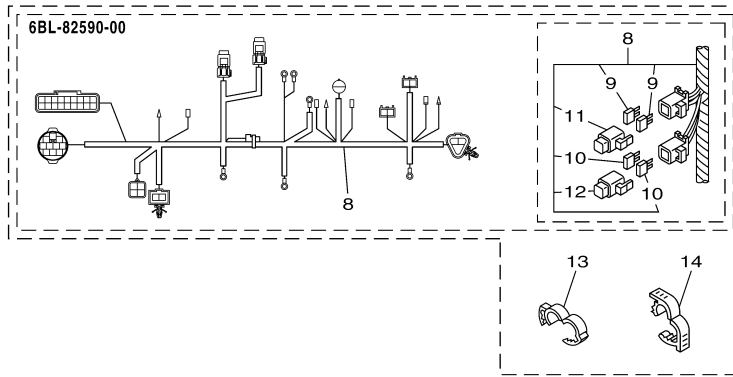

T25LA 0113 / ELECTRICAL 5

6BL1100-H150

©2014 Yamaha Motor Corporation, U.S.A. All rights reserved.

Part List

T25LA 0113 / ELECTRICAL 5

REF - NO	PART NUMBER	PART NAME	QUANTITY	REMARKS
1	62Y-84301-00-00	PILOT LIGHT ASSY 1	1	
2	6H4-83589-00-00	GASKET	1	
3	97885-06012-00	SCREW, PAN HEAD	1	
4	92995-06600-00	WASHER	1	
5	6BL-82388-00-00	PLATE	1	
6	90109-06M86-00	BOLT	2	
7	90464-18246-00	CLAMP	1	
8	6BL-82590-00-00	WIRE HARNESS ASSY	1	
9	67F-82151-00-00	.FUSE (20A)	2	
10	67F-82151-10-00	.FUSE (30A)	2	
11	67F-8215B-10-00	.CAP (YELLOW)	1	
12	67F-8215B-20-00	.CAP (GREEN)	1	
13	90464-16001-00	CLAMP	1	
14	90464-18004-00	CLAMP	1	
15	6G1-42725-00-00	GROMMET	1	
16	69J-82563-00-00	TRIM & TILT SWITCH ASSY	1	
17	69J-82587-00-00	GASKET	1	
18	63P-83614-01-00	BRACKET	1	
19	90109-06M86-00	BOLT	2	
20	67C-85415-00-00	MARK, SIGNAL LAMP	1