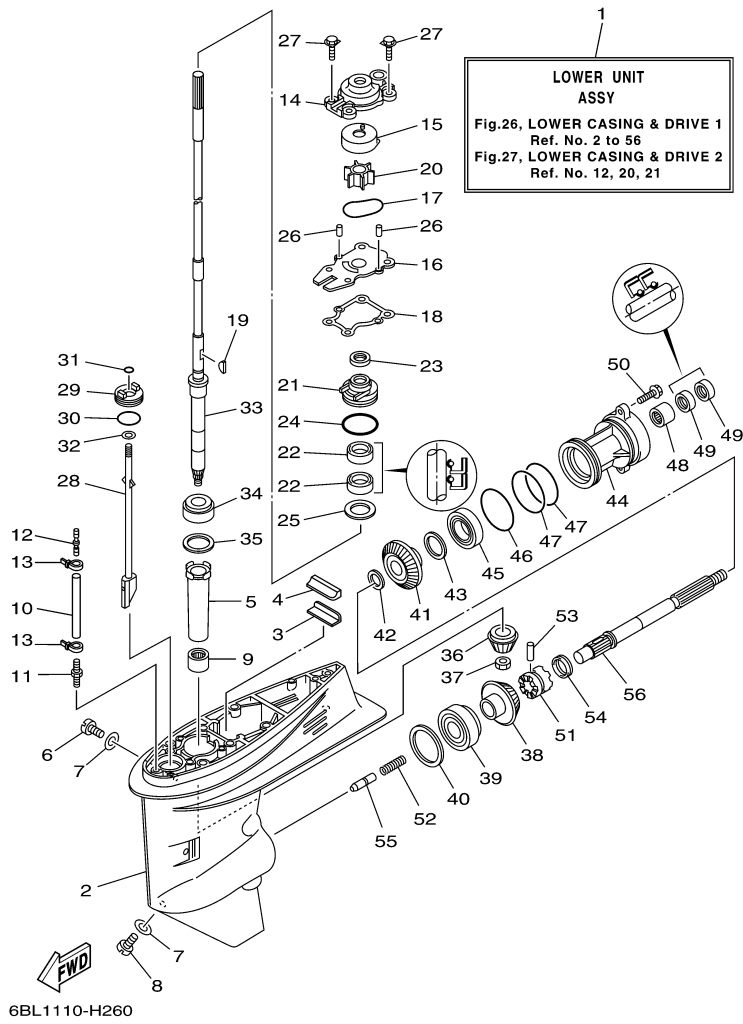

T25LA 0113 / LOWER CASING DRIVE 1

©2014 Yamaha Motor Corporation, U.S.A. All rights reserved.

Part List

T25LA 0113 / LOWER CASING DRIVE 1

REF - NO	PART NUMBER	PART NAME	QUANTITY	REMARKS
1	6BL-45300-11-4D	LOWER UNIT ASSY	1	L(20.8")
2	67C-45301-00-4D	CASING, LOWER	1	
3	663-45376-00-00	GUIDE, SEAL DAMPER	1	
4	63D-45375-00-00	DAMPER, SEAL	1	
5	6H4-45536-00-00	SLEEVE, DRIVE SHAFT	1	
6	90340-08002-00	PLUG, STRAIGHT SCREW	1	
7	90430-08020-00	.GASKET	2	
8	688-45341-10-00	PLUG, DRAIN	1	
9	93315-32224-00	BEARING	1	
10	90445-07ME8-00	HOSE (L80)	1	L(20.8")
11	6E5-45378-00-00	NIPPLE, HOSE	1	
12	6E5-83558-10-00	END, NIPPLE	1	
13	90465-11M10-00	CLAMP	2	
14	6BL-44311-00-00	HOUSING, WATER PUMP	1	
15	63D-44322-00-00	.INSERT, CARTRIDGE	1	
16	66T-44323-00-00	.OUTER PLATE, CARTRIDGE	1	
17	93210-59MG7-00	.O-RING	1	
18	63D-44316-00-00	.GASKET, WATER PUMP	1	
19	90280-03M03-00	.KEY, WOODRUFF	1	
20	6H4-44352-02-00	.IMPELLER	1	
21	6BG-44341-00-00	HOUSING, WATER PUMP	1	
22	93101-22M60-00	.OIL SEAL	2	
23	66T-45344-01-00	COVER, OIL SEAL	1	
24	93210-48001-00	.O-RING	1	
25	90201-27M00-00	WASHER, PLATE	1	
26	93604-08062-00	PIN, DOWEL	2	
27	90119-08M15-00	.BOLT, WITH WASHER	4	
28	67C-44150-10-00	SHIFT CAM ASSY	1	L(20.8")
29	68U-45321-00-00	PLATE	1	
30	93210-33MG4-00	.O-RING	1	
31	93210-06ME6-00	.O-RING	1	
32	92990-06600-00	WASHER, PLATE	1	
33	6BL-45501-10-00	DRIVE SHAFT COMP.	1	L(20.8")
34	93332-00001-00	BEARING	1	
35	663-45587-01-00	SHIM (T:0.10MM)	1	UR
35	663-45587-10-00	SHIM (T:0.12MM)	1	UR
35	663-45587-20-00	SHIM (T:0.15MM)	1	UR
35	663-45587-30-00	SHIM (T:0.18MM)	1	UR
35	663-45587-40-00	SHIM (T:0.30MM)	1	UR
35	663-45587-50-00	SHIM (T:0.40MM)	1	UR
35	663-45587-60-00	SHIM (T:0.50MM)	1	UR
36	68U-45551-00-00	PINION (12T)	1	
37	90179-10M38-00	NUT	1	
38	68U-45560-00-00	GEAR 1 (29T)	1	
39	93332-00003-00	BEARING	1	
40	663-45567-01-00	SHIM (T:0.10MM)	1	UR
40	663-45567-10-00	SHIM (T:0.12MM)	1	UR
40	663-45567-20-00	SHIM (T:0.15MM)	1	UR
40	663-45567-30-00	SHIM (T:0.18MM)	1	UR
40	663-45567-40-00	SHIM (T:0.30MM)	1	UR
40	663-45567-50-00	SHIM (T:0.40MM)	1	UR
40	663-45567-60-00	SHIM (T:0.50MM)	1	UR
41	68U-45571-00-00	GEAR 2 (29T)	1	
42	90201-22429-00	WASHER, PLATE	1