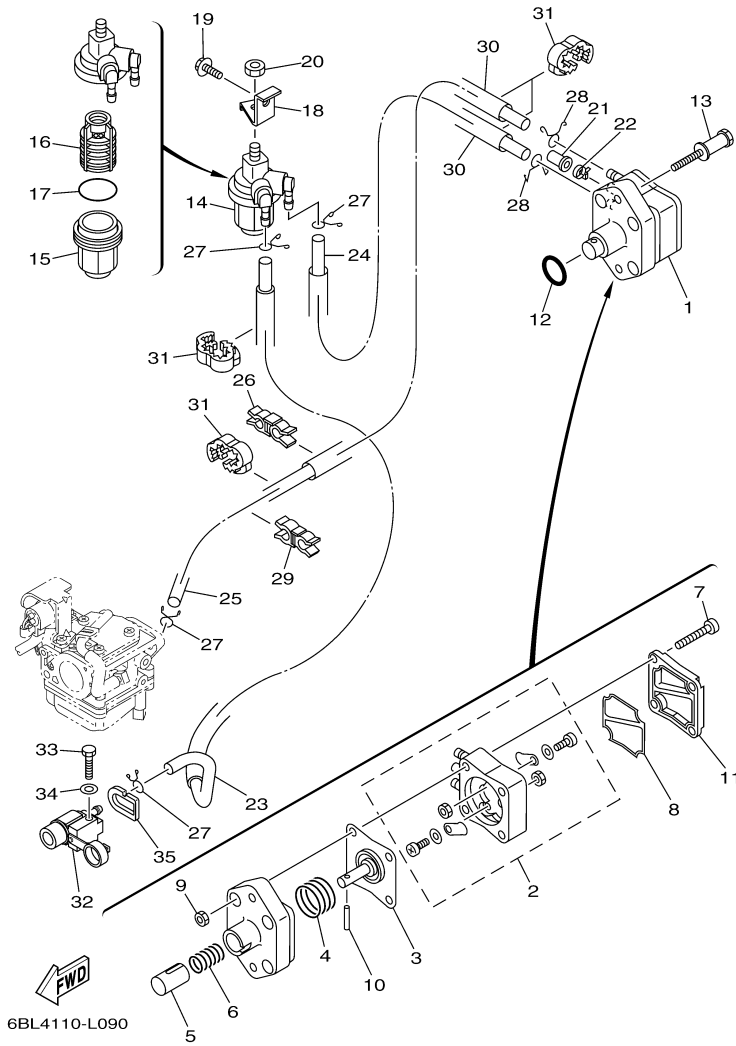

T25LA 0113 / FUEL

©2014 Yamaha Motor Corporation, U.S.A. All rights reserved.

Part List

T25LA 0113 / FUEL

REF - NO	PART NUMBER	PART NAME	QUANTITY	REMARKS
1	62Y-24410-04-00	FUEL PUMP ASSY	1	
2	62Y-24415-01-00	.BODY 4	1	
3	62Y-24411-02-00	.DIAPHRAGM	1	
4	62Y-24423-00-00	.SPRING, DIAPHRAGM	1	
5	62Y-13131-01-00	.PLUNGER	1	
6	62Y-24454-00-00	.SPRING	1	
7	62Y-24444-01-00	.SCREW	4	
8	6C5-24471-00-00	.DIAPHRAGM	1	
9	95380-05600-00	.NUT	4	
10	62Y-24374-01-00	.PIN	1	
11	6C5-24414-00-00	.BODY 3	1	
12	93210-24M79-00	.O-RING	1	
13	90109-06266-00	BOLT	2	
14	61N-24560-10-00	FILTER ASSY	1	
15	61N-24521-00-00	.CUP, FILTER	1	
16	61N-24563-10-00	.ELEMENT, FILTER	1	
17	93210-32738-00	.O-RING	1	
18	6D5-24566-00-00	BRACKET, FILTER	1	
19	95895-08016-00	BOLT, FLANGE	1	
20	95380-08600-00	NUT	1	
21	6BL-24481-00-00	PLUG	1	
22	90465-11M10-00	CLAMP	1	
23	6BL-24311-10-00	PIPE, FUEL 1	1	
24	90445-10050-00	HOSE (L150)	1	
25	90445-10053-00	HOSE (L350)	1	
26	90464-11009-00	CLAMP	1	
27	90467-09M17-00	CLIP	4	
28	90467-10M04-00	CLIP	2	
29	90464-11009-00	CLAMP	1	
30	90446-15003-00	HOSE (L100)	2	
31	90464-13227-00	CLAMP	4	
32	6YL-24304-01-00	FUEL PIPE JOINT COMP. 1	1	
33	97095-06025-00	BOLT	1	
34	92995-06600-00	WASHER	1	
35	61N-24329-00-00	SEAL	1	

Part Notes

T25LA 0113 / FUEL

PART NUMBER	NOTE TEXT
61N-24563-10-00	OEM: This part number is among the Top 100 Most Popular Marine Maintenance Parts as of March 2014.

©2014 Yamaha Motor Corporation, U.S.A. All rights reserved.