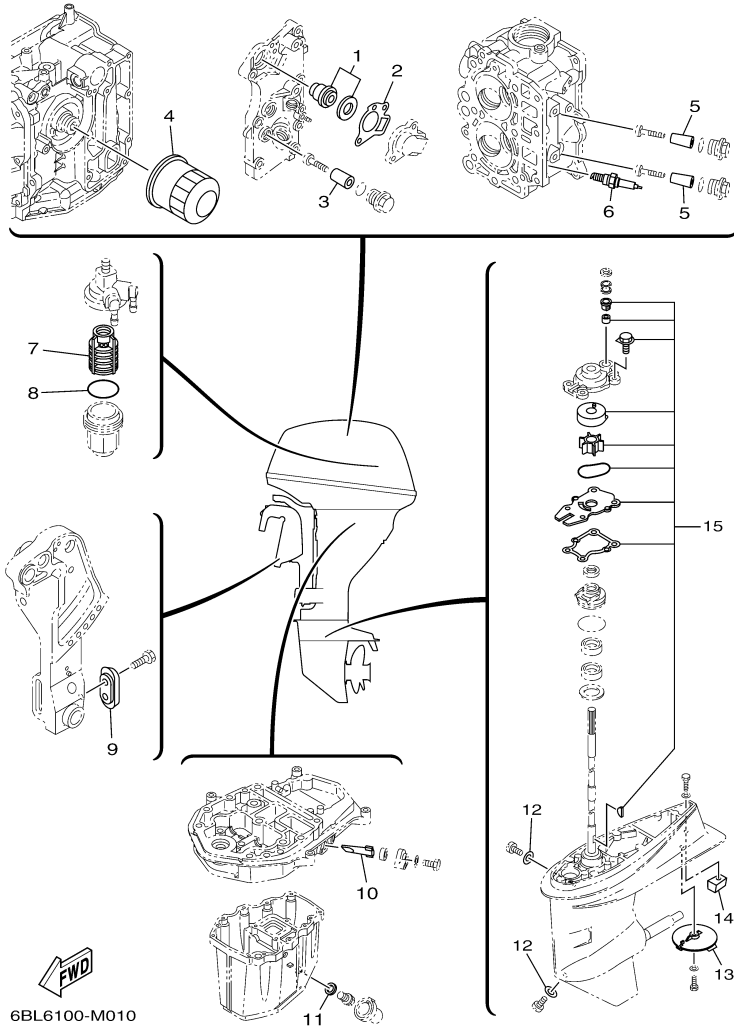

T25LA 0113 / SCHEDULED SERVICE PARTS

©2014 Yamaha Motor Corporation, U.S.A. All rights reserved.

Part List

T25LA 0113 / SCHEDULED SERVICE PARTS

REF - NO	PART NUMBER	PART NAME	QUANTITY	REMARKS
1	6G8-12411-03-00	THERMOSTAT	1	
2	62Y-12414-00-00	.GASKET, COVER	1	
3	6G8-11325-00-00	ANODE	1	
4	5GH-13440-50-00	ELEMENT ASSY, OIL CLEANER	1	
5	6BL-11325-00-00	ANODE	2	
6	DPR-6EB90-00-00	PLUG, SPARK (NGK DPR6EB)	2	
7	61N-24563-10-00	.ELEMENT, FILTER	1	
8	93210-32738-00	.O-RING	1	
9	65W-45251-00-00	ANODE	1	
10	62Y-11325-00-00	ANODE	1	
11	90430-14M09-00	.GASKET	1	
12	90430-08020-00	.GASKET	2	
13	67C-45371-00-00	TAB-TRIM	1	
14	67C-45251-00-00	ANODE	1	
15	66T-W0078-00-00	WATER PUMP REPAIR KIT	1	

©2014 Yamaha Motor Corporation, U.S.A. All rights reserved.

T25LA 0113 / TOP COWLING

6BL5110-L010

©2014 Yamaha Motor Corporation, U.S.A. All rights reserved.

Part List

T25LA 0113 / TOP COWLING

REF - NO	PART NUMBER	PART NAME	QUANTITY	REMARKS
1	6BL-42610-21-00	TOP COWLING ASSY	1	
2	6BL-42613-00-00	.MOLDING, AIR DUCT	1	
3	90167-05017-00	.SCREW, TAPPING	4	
4	6BL-42651-00-00	.HOOK	1	
5	95380-05800-00	.NUT	2	
6	6BG-42851-00-00	.COVER, CLAMP	1	
7	6BG-42649-00-00	.HOLDER, CLAMP BAND	1	
8	6BL-42652-00-00	.HOOK	1	
9	90109-06047-00	.BOLT	2	
10	90185-06M05-00	.NUT, SELF-LOCKING	2	
11	6CJ-42615-00-00	.SEAL	1	
12	6BP-42677-10-00	.GRAPHIC, FRONT	1	
13	6BL-42678-10-00	.GRAPHIC, REAR	1	
14	6BP-42681-00-00	.MARK, COWLING	2	
15	6BP-42675-10-00	.GRAPHIC, SIDE 1	1	
16	6BP-42676-10-00	.GRAPHIC, SIDE 2	1	
17	6AH-42697-10-00	.TUNING FORK MARK	1	
18	6BG-42662-00-00	.DAMPER	4	
19	67F-13434-20-00	LABEL, CAUTION	1	