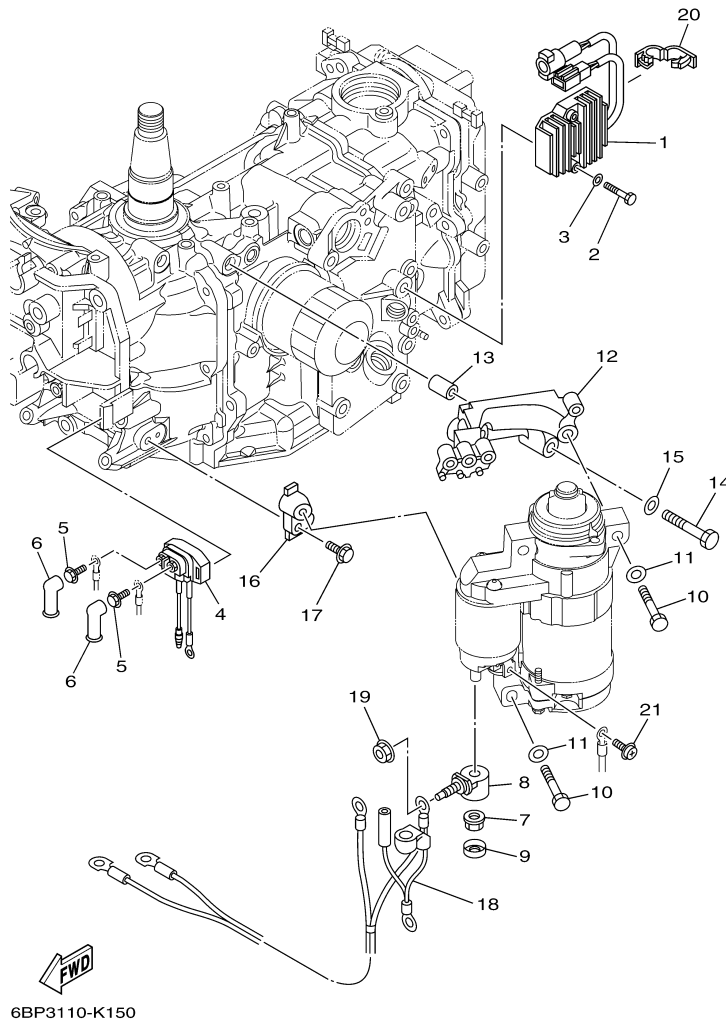

T25LA 0113 / ELECTRICAL 2

©2014 Yamaha Motor Corporation, U.S.A. All rights reserved.

Part List

T25LA 0113 / ELECTRICAL 2

REF - NO	PART NUMBER	PART NAME	QUANTITY	REMARKS
1	6F5-85570-13-00	IGNITION COIL ASSY	1	
2	6AH-82370-00-00	PLUG CAP ASSY	2	
3	90480-25003-00	GROMMET	3	
4	97095-06025-00	BOLT	2	
5	92995-06600-00	WASHER	2	
6	90464-09018-00	CLAMP	1	
7	67F-2812A-00-00	.PULLER, FUSE	1	
8	67C-82155-00-00	BAND	1	
9	6BL-8339X-00-00	CLAMP, CORD	1	
10	97095-06016-00	BOLT	2	
11	92995-06600-00	WASHER	2	
12	90464-18246-00	CLAMP	1	
13	90464-20181-00	CLAMP	1	
14	64J-82504-00-00	OIL PRESSURE SWITCH ASSY	1	
15	68V-81315-00-00	LEAD WIRE ASSY	1	
16	6CJ-85790-00-00	THERMOSENSOR ASSY	1	
17	90464-09M47-00	CLAMP	1	
18	90430-14115-00	.GASKET	1	
19	6BL-82389-00-00	PLATE 2	1	
20	97095-06016-00	BOLT	2	
21	92995-06600-00	WASHER	2	
22	90464-20181-00	CLAMP	1	

T25LA 0113 / ELECTRICAL 3

©2014 Yamaha Motor Corporation, U.S.A. All rights reserved.

Part List

T25LA 0113 / ELECTRICAL 3

REF - NO	PART NUMBER	PART NAME	QUANTITY	REMARKS
1	6BL-81960-00-00	RECTIFIER & REGULATOR ASSY	1	
2	97095-06040-00	.BOLT	2	
3	92995-06600-00	WASHER	2	
4	68T-81940-00-00	STARTER RELAY ASSY	1	
5	97595-06610-00	BOLT, WITH WASHER	2	
6	6G5-82119-10-00	COVER, LEAD WIRE	2	
7	6BL-8182A-00-00	NUT	1	
8	6BL-81925-00-00	TERMINAL	1	
9	6BL-8183X-00-00	CAP, TERMINAL	1	
10	97013-08045-00	BOLT	3	
11	92903-08600-00	WASHER, PLATE	3	
12	6BL-81822-00-00	BRACKET, STARTING MOTOR	1	
13	99590-10114-00	.PIN, DOWEL	2	
14	97013-08045-00	BOLT	2	
15	92903-08600-00	WASHER, PLATE	2	
16	6BL-81823-00-00	STAY, STARTING MOTOR	1	
17	97575-06520-00	BOLT, WITH WASHER	1	
18	6BL-82105-U0-00	BATTERY CABLE	1	
19	90179-08003-00	NUT	1	
20	90464-18004-00	CLAMP	1	
21	90159-05M12-00	SCREW, WITH WASHER	1	