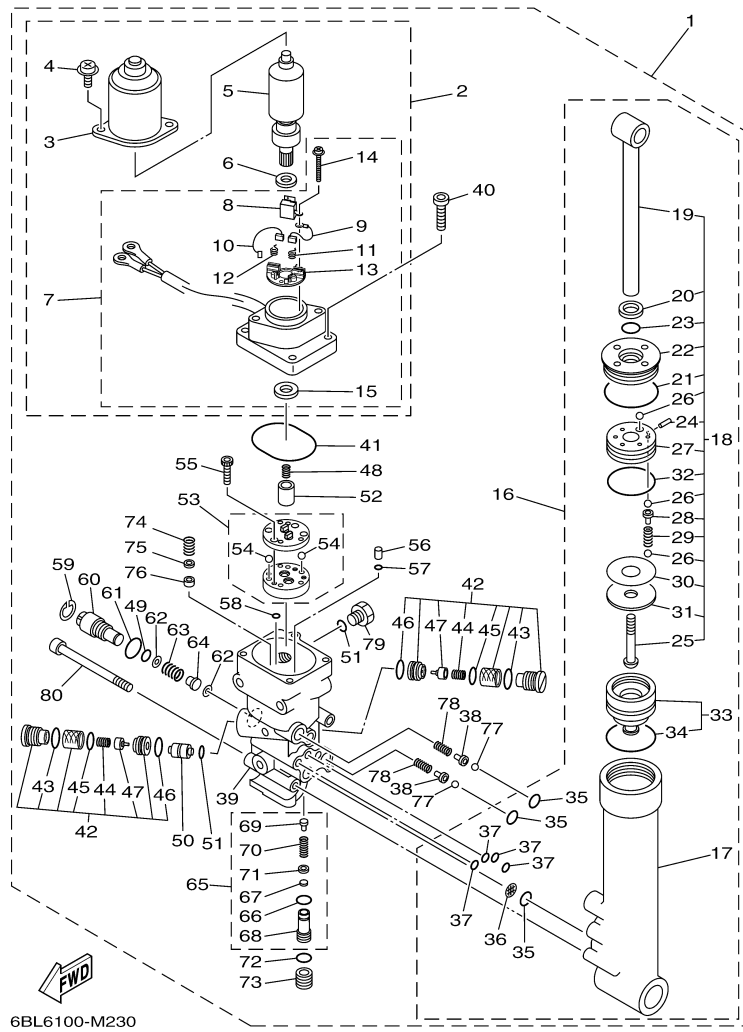

T25LA 0113 / POWER TRIM TILT ASSY

©2014 Yamaha Motor Corporation, U.S.A. All rights reserved.

Part List

T25LA 0113 / POWER TRIM TILT ASSY

REF - NO	PART NUMBER	PART NAME	QUANTITY	REMARKS
1	67C-43800-10-8D	POWER TRIM & TILT ASSY	1	
2	67C-43880-01-00	.MOTOR ASSY	1	
3	65W-43804-01-00	..STATOR ASSY	1	
4	65W-43887-01-00	..BOLT	2	
5	65W-43805-01-00	..ARMATURE ASSY	1	
6	65W-4387G-00-00	..WASHER	1	
7	67C-43881-01-00	..FRAME, END	1	
8	65W-82181-00-00	...CIRCUIT BREAKER COMP	1	
9	65W-43892-01-00	...BRUSH 2	1	
10	65W-43891-01-00	...BRUSH 1	1	
11	65W-4386K-01-00	...SPRING, BRUSH	1	
12	65W-4386L-00-00	...SPRING, BRUSH 2	1	
13	65W-4380F-01-00	...PLATE, BRUSH HOLDER	1	
14	65W-43879-01-00	...SCREW, WITH WASHER	2	
15	65W-43882-01-00	...OIL SEAL	1	
16	67C-43840-01-00	.POWER TILT ASSY	1	
17	65W-4380K-00-00	..CYLINDER, TILT SUB ASSY	1	
18	67C-43810-01-00	..TILT PISTON SUB ASSY	1	
19	65W-43801-01-00	...ROD	1	
20	65W-43812-00-00	...SEAL, DUST	1	
21	65W-43865-00-00	...O-RING	1	
22	65W-43811-01-00	...SCREW, CYLINDER END	1	
23	67C-43867-00-00	...O-RING	1	
24	91609-16012-00	...PIN, SPRING	1	
25	67C-43886-00-00	...BOLT	1	
26	93505-32038-00	...BALL	11	
27	65W-4385A-01-00	...PISTON, TILT	1	
28	65W-4386A-00-00	...PIN, ABSORBER VALVE	5	
29	67C-43857-00-00	...SPRING, ABSORBER VALVE	5	
30	15A-22442-00-00	...SHIM	1	UN
31	90201-10038-00	...WASHER, PLATE	1	
32	6H1-43862-00-00	...O-RING	1	
33	65W-4381B-00-00	..FREE PISTON SUB ASSY	1	
34	6H1-43861-10-00	...O-RING	1	
35	93210-11368-00	..O-RING	3	
36	69J-4381C-00-00	..FILTER 3	1	
37	93210-064A5-00	..O-RING	4	
38	65W-4386A-00-00	.PIN, ABSORBER VALVE	2	
39	67C-4380L-01-00	.HOUSING, TRIM & TILT SUB ASSY	1	
40	91380-06020-00	.BOLT	4	
41	93210-50768-00	.O-RING	1	
42	6T4-43802-03-00	.VALVE SUB ASSY	2	
43	6H1-43866-01-00	..O-RING	1	
44	6T4-43853-00-00	..SPRING, MAIN VALVE	1	
45	93210-10M74-00	..O-RING	1	
46	93210-12N52-00	..O-RING	1	
47	6T4-43808-00-00	..SEAT VALVE COMP 1	1	
48	6T4-43853-00-00	.SPRING, MAIN VALVE	1	
49	93210-10M74-00	.O-RING	1	
50	62X-43841-00-00	.PISTON, SHUTTLE	1	
51	93210-09165-00	.O-RING	2	
52	65W-43831-00-00	.CONNECTOR, SHAFT	1	
53	65W-43830-00-00	.GEAR PUMP ASSY	1