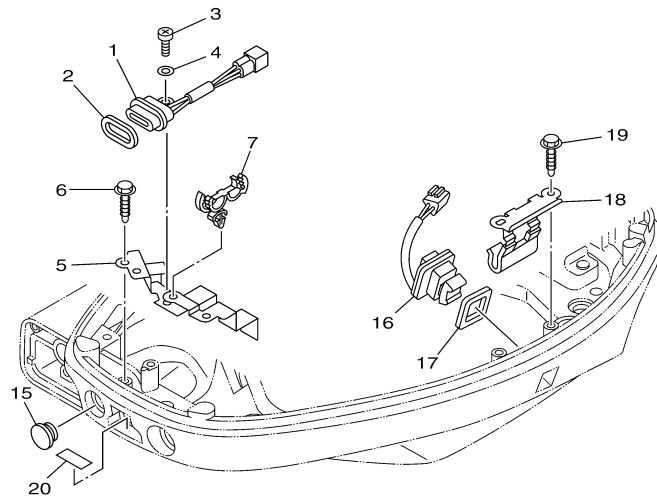

T25LA 0113 / ELECTRICAL 4

6BP3110-K160

©2014 Yamaha Motor Corporation, U.S.A. All rights reserved.

Part List

T25LA 0113 / ELECTRICAL 4

REF - NO	PART NUMBER	PART NAME	QUANTITY	REMARKS
1	63P-81950-00-00	RELAY ASSY	1	
2	97575-06520-00	BOLT, WITH WASHER	2	
3	6BL-81942-00-00	COVER	1	
4	90167-05009-00	SCREW, TAPPING	2	
5	6BL-81949-00-00	WIRE, LEAD	1	
6	6P2-8183X-00-00	CAP, TERMINAL	2	
7	97595-06610-00	BOLT, WITH WASHER	2	
8	90464-18004-00	CLAMP	1	
9	90465-11M10-00	CLAMP	2	
10	90465-06M90-00	CLAMP	1	
11	97095-06016-00	BOLT	1	
12	92995-06600-00	WASHER	1	

T25LA 0113 / ELECTRICAL 5

6BL1100-H150

©2014 Yamaha Motor Corporation, U.S.A. All rights reserved.

Part List

T25LA 0113 / ELECTRICAL 5

REF - NO	PART NUMBER	PART NAME	QUANTITY	REMARKS
1	62Y-84301-00-00	PILOT LIGHT ASSY 1	1	
2	6H4-83589-00-00	GASKET	1	
3	97885-06012-00	SCREW, PAN HEAD	1	
4	92995-06600-00	WASHER	1	
5	6BL-82388-00-00	PLATE	1	
6	90109-06M86-00	BOLT	2	
7	90464-18246-00	CLAMP	1	
8	6BL-82590-00-00	WIRE HARNESS ASSY	1	
9	67F-82151-00-00	.FUSE (20A)	2	
10	67F-82151-10-00	.FUSE (30A)	2	
11	67F-8215B-10-00	.CAP (YELLOW)	1	
12	67F-8215B-20-00	.CAP (GREEN)	1	
13	90464-16001-00	CLAMP	1	
14	90464-18004-00	CLAMP	1	
15	6G1-42725-00-00	GROMMET	1	
16	69J-82563-00-00	TRIM & TILT SWITCH ASSY	1	
17	69J-82587-00-00	GASKET	1	
18	63P-83614-01-00	BRACKET	1	
19	90109-06M86-00	BOLT	2	
20	67C-85415-00-00	MARK, SIGNAL LAMP	1	