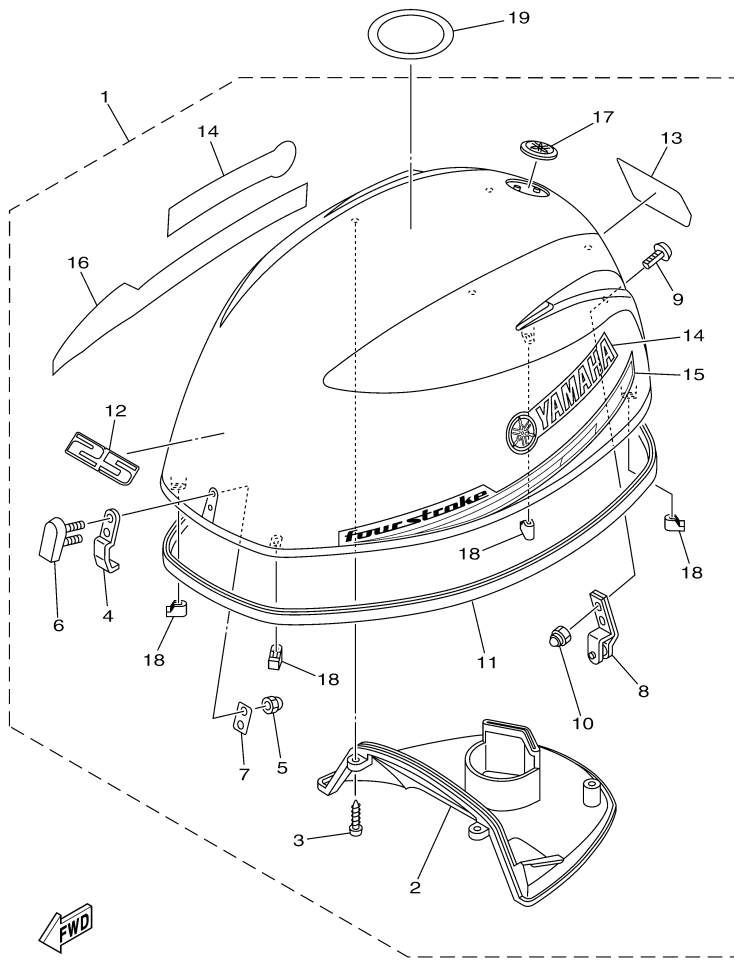

T25LA 0113 / SCHEDULED SERVICE PARTS

©2014 Yamaha Motor Corporation, U.S.A. All rights reserved.

Part List

T25LA 0113 / SCHEDULED SERVICE PARTS

REF - NO	PART NUMBER	PART NAME	QUANTITY	REMARKS
1	6G8-12411-03-00	THERMOSTAT	1	
2	62Y-12414-00-00	.GASKET, COVER	1	
3	6G8-11325-00-00	ANODE	1	
4	5GH-13440-50-00	ELEMENT ASSY, OIL CLEANER	1	
5	6BL-11325-00-00	ANODE	2	
6	DPR-6EB90-00-00	PLUG, SPARK (NGK DPR6EB)	2	
7	61N-24563-10-00	.ELEMENT, FILTER	1	
8	93210-32738-00	.O-RING	1	
9	65W-45251-00-00	ANODE	1	
10	62Y-11325-00-00	ANODE	1	
11	90430-14M09-00	.GASKET	1	
12	90430-08020-00	.GASKET	2	
13	67C-45371-00-00	TAB-TRIM	1	
14	67C-45251-00-00	ANODE	1	
15	66T-W0078-00-00	WATER PUMP REPAIR KIT	1	

©2014 Yamaha Motor Corporation, U.S.A. All rights reserved.

T25LA 0113 / TOP COWLING

6BL5110-L010

©2014 Yamaha Motor Corporation, U.S.A. All rights reserved.

Part List

T25LA 0113 / TOP COWLING

REF - NO	PART NUMBER	PART NAME	QUANTITY	REMARKS
1	6BL-42610-21-00	TOP COWLING ASSY	1	
2	6BL-42613-00-00	.MOLDING, AIR DUCT	1	
3	90167-05017-00	.SCREW, TAPPING	4	
4	6BL-42651-00-00	.HOOK	1	
5	95380-05800-00	.NUT	2	
6	6BG-42851-00-00	.COVER, CLAMP	1	
7	6BG-42649-00-00	.HOLDER, CLAMP BAND	1	
8	6BL-42652-00-00	.HOOK	1	
9	90109-06047-00	.BOLT	2	
10	90185-06M05-00	.NUT, SELF-LOCKING	2	
11	6CJ-42615-00-00	.SEAL	1	
12	6BP-42677-10-00	.GRAPHIC, FRONT	1	
13	6BL-42678-10-00	.GRAPHIC, REAR	1	
14	6BP-42681-00-00	.MARK, COWLING	2	
15	6BP-42675-10-00	.GRAPHIC, SIDE 1	1	
16	6BP-42676-10-00	.GRAPHIC, SIDE 2	1	
17	6AH-42697-10-00	.TUNING FORK MARK	1	
18	6BG-42662-00-00	.DAMPER	4	
19	67F-13434-20-00	LABEL, CAUTION	1	