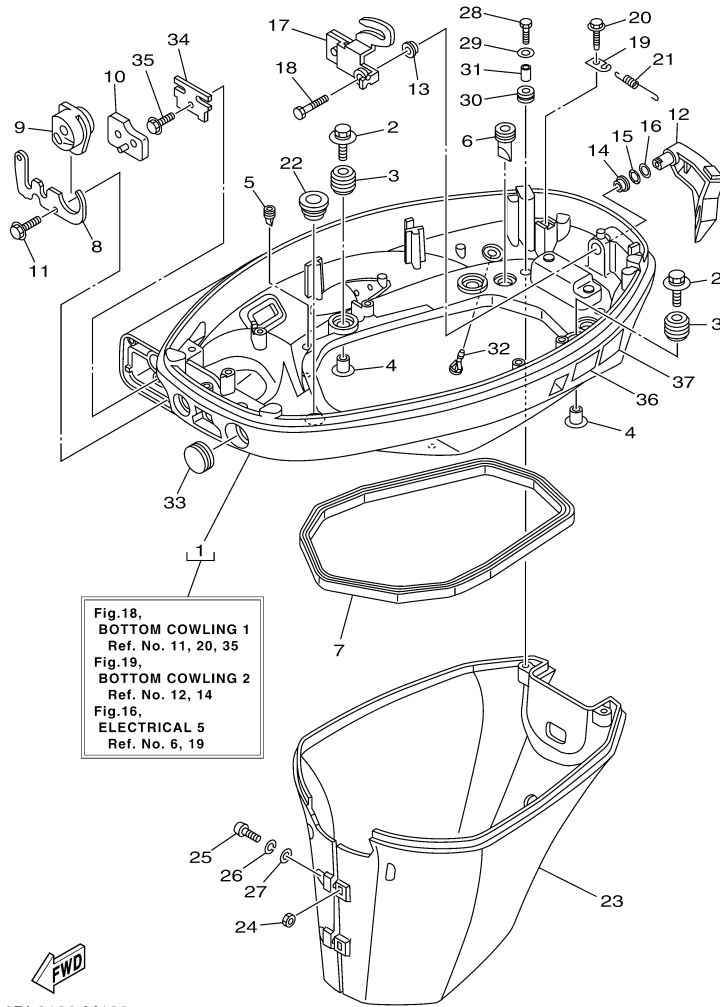

T25LA 0113 / BOTTOM COWLING 1

©2014 Yamaha Motor Corporation, U.S.A. All rights reserved.

Part List

T25LA 0113 / BOTTOM COWLING 1

REF - NO	PART NUMBER	PART NAME	QUANTITY	REMARKS
1	6BP-42710-00-4D	BOTTOM COWLING ASSY	1	
2	90119-06M61-00	BOLT, WITH WASHER	4	
3	6BG-42748-00-00	GROMMET	4	
4	90387-06M69-00	COLLAR	4	
5	65W-42717-00-00	RUBBER, SEAL 2	2	
6	61A-42717-00-00	RUBBER, SEAL 2	2	
7	62Y-42716-00-00	RUBBER, SEAL 1	1	
8	6BL-42761-00-00	.STOPPER	1	
9	6BL-42725-01-00	GROMMET	1	
10	6BL-42727-00-00	.GROMMET	1	
11	90109-06M86-00	BOLT	2	
12	6BL-42815-00-4D	LEVER, CLAMP	1	
13	90386-12M37-00	BUSH	1	
14	90386-12MA2-00	BUSH	1	
15	90206-12052-00	WASHER, WAVE	1	
16	90201-12M07-00	WASHER, PLATE	1	
17	6BG-42816-00-00	LEVER, CLAMP	1	
18	97095-06012-00	BOLT	1	
19	66T-43144-00-00	HOOK, SPRING	1	
20	90109-06M86-00	BOLT	1	
21	90506-18023-00	SPRING, TENSION	1	
22	68U-42727-00-00	GROMMET	1	
23	6BG-42741-10-4D	APRON	1	
24	95380-06600-00	NUT, HEXAGON	2	
25	97880-06025-00	SCREW, PAN HEAD	2	
26	92990-06100-00	.WASHER, SPRING	2	
27	92990-06600-00	WASHER, PLATE	2	
28	97095-06014-00	BOLT	2	
29	92995-06600-00	WASHER	2	
30	90480-13M24-00	GROMMET	2	
31	90387-06M43-00	COLLAR	2	
32	6BL-44391-00-00	NIPPLE, HOSE	1	
33	65W-42726-10-00	.GROMMET	1	
34	6BL-48538-00-00	.CLAMP, CABLE 1	1	
35	90109-06M86-00	BOLT	1	
36	6AH-42794-40-00	LABEL, WARNING (GENERAL)	1	
37	6AH-42794-50-00	LABEL, WARNING (GENERAL)	1	

Part Notes

T25LA 0113 / BOTTOM COWLING 1

PART NUMBER	NOTE TEXT
92990-06600-00	OEM: This part number is among the Top 100 Most Popular Marine Maintenance Parts as of March 2014.

©2014 Yamaha Motor Corporation, U.S.A. All rights reserved.