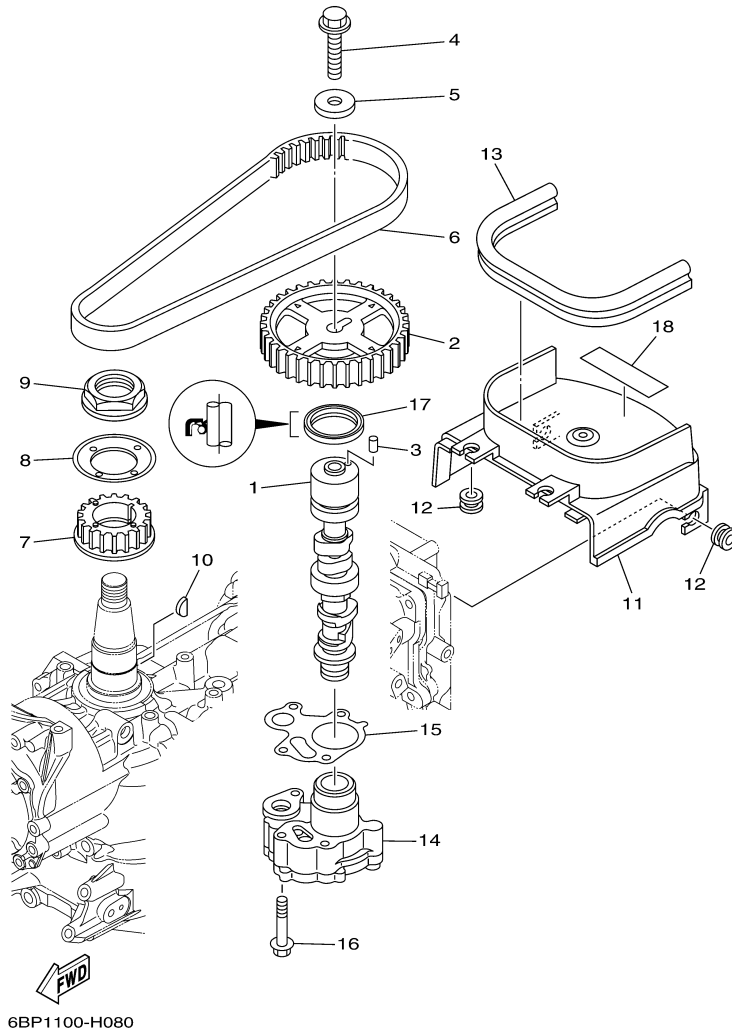

T25LA 0113 / OIL PUMP

©2014 Yamaha Motor Corporation, U.S.A. All rights reserved.

Part List

T25LA 0113 / OIL PUMP

REF - NO	PART NUMBER	PART NAME	QUANTITY	REMARKS
1	6BL-12171-00-00	CAMSHAFT 1	1	
2	6C5-11537-00-00	GEAR, DRIVEN	1	
3	93605-17002-00	PIN, DOWEL	1	
4	95817-10035-00	BOLT, FLANGE	1	
5	90201-10144-00	WASHER, PLATE	1	
6	6C5-46241-00-00	BELT	1	
7	6C5-11536-00-00	GEAR, DRIVE	1	
8	62Y-11557-00-00	WASHER 1	1	
9	90179-35001-00	NUT	1	
10	90280-03M01-00	.KEY, WOODRUFF	1	
11	6BL-46297-00-00	COVER, DUST	1	
12	90480-12314-00	GROMMET	4	
13	6BL-42617-00-00	DAMPER, FORM	1	
14	6BL-13300-00-00	OIL PUMP ASSY	1	
15	6C5-13329-00-00	.GASKET, PUMP COVER	1	
16	90119-06025-00	BOLT, WITH WASHER	4	
17	93102-37M40-00	.OIL SEAL	1	
18	6BP-13437-50-00	MARK, CAUTION	1	

Part Notes

T25LA 0113 / OIL PUMP

PART NUMBER	NOTE TEXT
90480-12314-00	OEM: GROMMET used on F115TLR and F/LF115TXR 0510 Production and Later

©2014 Yamaha Motor Corporation, U.S.A. All rights reserved.