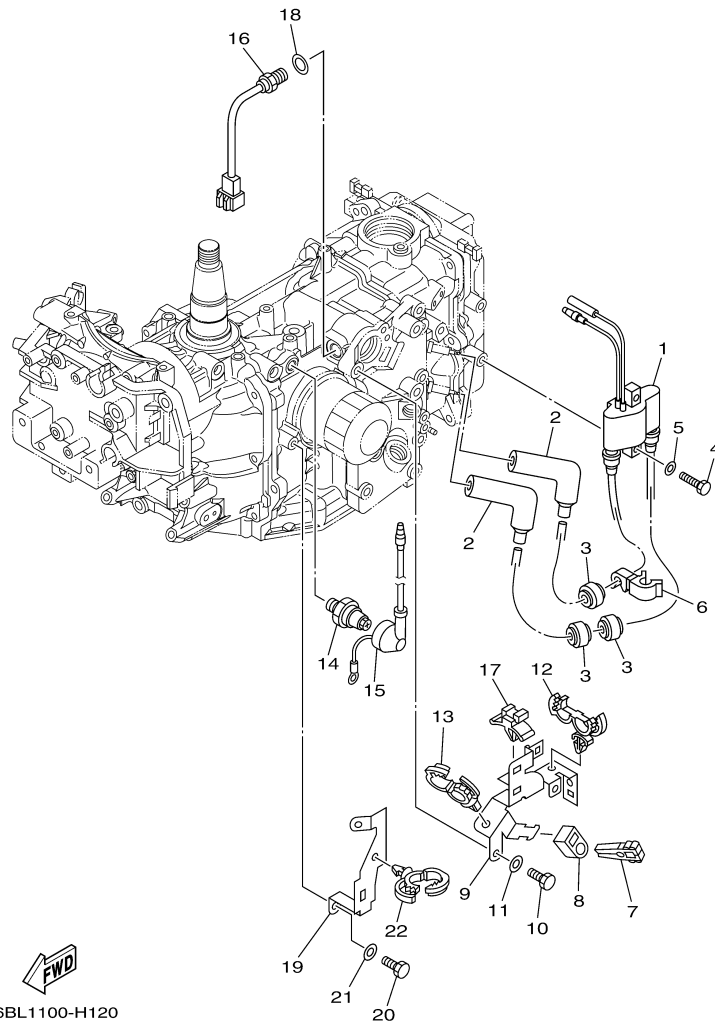

T25LA 0113 / ELECTRICAL 1

©2014 Yamaha Motor Corporation, U.S.A. All rights reserved.

Part List

T25LA 0113 / ELECTRICAL 1

REF - NO	PART NUMBER	PART NAME	QUANTITY	REMARKS
1	6BL-85540-00-00	C.D.I. UNIT ASSY	1	
2	97575-06520-00	BOLT, WITH WASHER	3	
3	6BL-81948-00-00	BRACKET	1	
4	6A0-82317-00-00	DAMPER, IGNITION COIL	4	
5	90387-06119-00	COLLAR	4	
6	95895-06030-00	BOLT, FLANGE	4	
7	90464-12183-00	CLAMP	2	
8	90464-18246-00	CLAMP	2	
9	90464-12002-00	.CLAMP	1	
10	97095-06016-00	BOLT	5	
11	92995-06600-00	WASHER	5	
12	6BL-82554-00-00	STAY, NEUTRAL SWITCH	1	
13	95895-06014-00	BOLT, FLANGE	2	
14	6BL-82553-00-00	EXTENSION, WIRE LEAD	1	
15	90464-18004-00	CLAMP	1	
16	6BL-8350U-00-00	WIRE, LEAD	1	AP

T25LA 0113 / ELECTRICAL 2

©2014 Yamaha Motor Corporation, U.S.A. All rights reserved.

Part List

T25LA 0113 / ELECTRICAL 2

REF - NO	PART NUMBER	PART NAME	QUANTITY	REMARKS
1	6F5-85570-13-00	IGNITION COIL ASSY	1	
2	6AH-82370-00-00	PLUG CAP ASSY	2	
3	90480-25003-00	GROMMET	3	
4	97095-06025-00	BOLT	2	
5	92995-06600-00	WASHER	2	
6	90464-09018-00	CLAMP	1	
7	67F-2812A-00-00	.PULLER, FUSE	1	
8	67C-82155-00-00	BAND	1	
9	6BL-8339X-00-00	CLAMP, CORD	1	
10	97095-06016-00	BOLT	2	
11	92995-06600-00	WASHER	2	
12	90464-18246-00	CLAMP	1	
13	90464-20181-00	CLAMP	1	
14	64J-82504-00-00	OIL PRESSURE SWITCH ASSY	1	
15	68V-81315-00-00	LEAD WIRE ASSY	1	
16	6CJ-85790-00-00	THERMOSENSOR ASSY	1	
17	90464-09M47-00	CLAMP	1	
18	90430-14115-00	.GASKET	1	
19	6BL-82389-00-00	PLATE 2	1	
20	97095-06016-00	BOLT	2	
21	92995-06600-00	WASHER	2	
22	90464-20181-00	CLAMP	1	