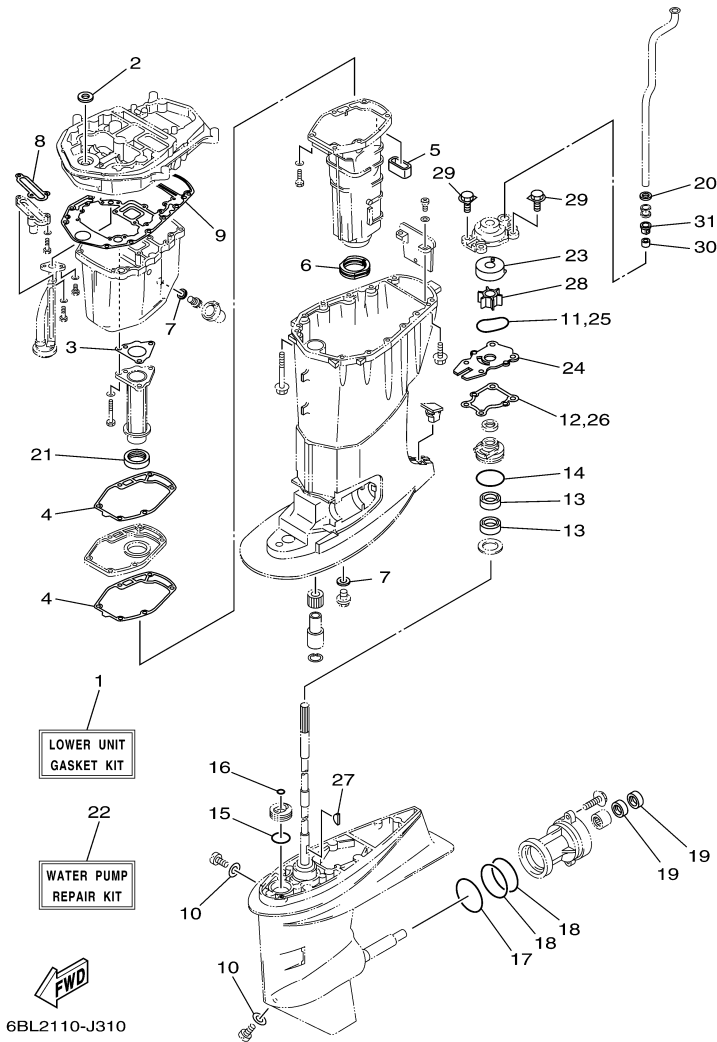

T25LA 0113 / REPAIR KIT 3

©2014 Yamaha Motor Corporation, U.S.A. All rights reserved.

Part List

T25LA 0113 / REPAIR KIT 3

REF - NO	PART NUMBER	PART NAME	QUANTITY	REMARKS
1	6BL-W0001-21-00	LOWER UNIT GASKET KIT	1	
2	93110-16004-00	.OIL SEAL	1	
3	64J-41133-10-00	.GASKET, EXHAUST MANIFOLD 1	1	
4	6BG-41134-00-00	.GASKET, EXHAUST MANIFOLD	2	
5	62Y-45127-00-00	.SEAL	1	
6	67C-45123-00-00	.GASKET, MUFFLER	1	
7	90430-14M09-00	.GASKET	2	
8	62Y-13475-00-00	.GASKET	1	
9	69W-15312-00-00	.GASKET, OIL PAN	1	
10	90430-08020-00	.GASKET	2	
11	93210-59MG7-00	.O-RING	1	
12	63D-44316-00-00	.GASKET, WATER PUMP	1	
13	93101-22M60-00	.OIL SEAL	2	
14	93210-48001-00	.O-RING	1	
15	93210-33MG4-00	.O-RING	1	
16	93210-06ME6-00	.O-RING	1	
17	93210-69MG6-00	.O-RING	1	
18	93210-74MG5-00	.O-RING	2	
19	93101-22M00-00	.OIL SEAL	2	
20	90430-12072-00	.GASKET	1	
21	64J-46132-10-00	.GASKET 1	1	
22	66T-W0078-00-00	WATER PUMP REPAIR KIT	1	
23	63D-44322-00-00	.INSERT, CARTRIDGE	1	
24	66T-44323-00-00	.OUTER PLATE, CARTRIDGE	1	
25	93210-59MG7-00	.O-RING	1	
26	63D-44316-00-00	.GASKET, WATER PUMP	1	
27	90280-03M03-00	.KEY, WOODRUFF	1	
28	6H4-44352-02-00	.IMPELLER	1	
29	90119-08M15-00	.BOLT, WITH WASHER	4	
30	663-44366-00-00	.DAMPER, WATER SEAL 2	1	
31	63D-44312-00-00	.COVER, WATER PUMP HOUSING	1	

Part Notes

T25LA 0113 / REPAIR KIT 3

PART NUMBER		NOTE TEXT
90430-14M09-00		OEM: This part number is among the Top 100 Most Popular Marine Maintenance Parts as of March 2014.
90430-08020-00		OEM: This part number is among the Top 100 Most Popular Marine Maintenance Parts as of March 2014.
6H4-44352-02-00		OEM: This part number is among the Top 100 Most Popular Marine Maintenance Parts as of March 2014.

©2014 Yamaha Motor Corporation, U.S.A. All rights reserved.

©2014 Yamaha Motor Corporation, U.S.A. All rights reserved.