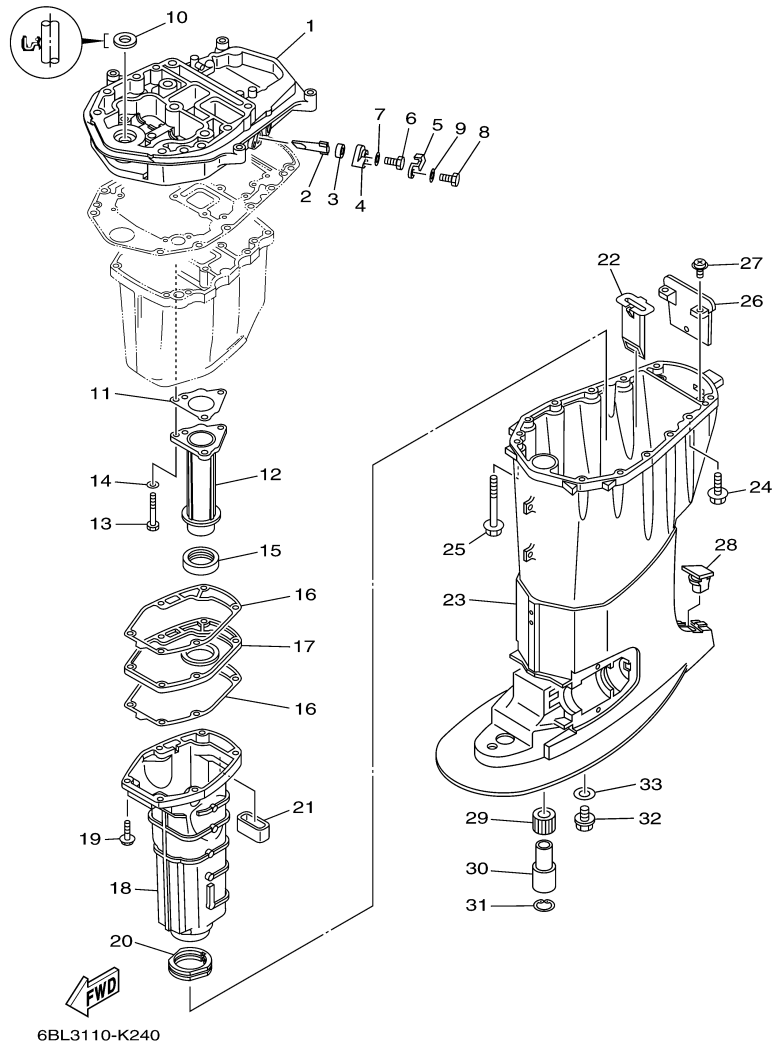

T25LA 0113 / UPPER CASING

©2014 Yamaha Motor Corporation, U.S.A. All rights reserved.

Part List

T25LA 0113 / UPPER CASING

REF - NO	PART NUMBER	PART NAME	QUANTITY	REMARKS
1	67C-41137-13-CA	GUIDE, EXHAUST	1	
2	62Y-11325-00-00	ANODE	1	
3	66M-11328-00-00	GROMMET, ANODE	1	
4	66M-11327-00-94	COVER, ANODE	1	
5	66M-12535-00-00	PLATE	1	
6	97095-05012-00	BOLT	1	
7	92995-05600-00	WASHER	1	
8	97013-06020-00	BOLT	1	
9	92903-06600-00	WASHER, PLATE	1	
10	93110-16004-00	.OIL SEAL	1	
11	64J-41133-10-00	.GASKET, EXHAUST MANIFOLD 1	1	
12	6BG-41131-00-CA	MANIFOLD, EXT. 1	1	
13	97075-06050-00	BOLT	3	
14	92995-06600-00	WASHER	3	
15	64J-46132-10-00	.GASKET 1	1	
16	6BG-41134-00-00	.GASKET, EXHAUST MANIFOLD	2	
17	6BG-45181-00-CA	PLATE	1	
18	69W-14711-00-CA	MUFFLER 1	1	
19	97575-06525-00	BOLT, WITH WASHER	6	
20	67C-45123-00-00	.GASKET, MUFFLER	1	
21	62Y-45127-00-00	.SEAL	1	
22	64J-77123-00-00	GUIDE 1	1	
23	6BG-45111-10-4D	CASING, UPPER	1	
24	97575-08530-00	BOLT, WITH WASHER	4	
25	90119-08132-00	BOLT, WITH WASHER	8	
26	67C-45151-00-00	COVER, UPPER CASING	1	
27	97980-05216-00	SCREW, WITH WASHER	2	
28	6C5-45155-00-00	CAP	1	
29	679-45318-00-00	BUSHING, DRIVE SHAFT	1	
30	90387-23002-00	COLLAR	1	
31	93420-36M01-00	CIRCLIP	1	
32	90340-14M06-00	PLUG, STRAIGHT SCREW	1	
33	90430-14M09-00	.GASKET	1	

Part Notes

T25LA 0113 / UPPER CASING

PART NUMBER	NOTE TEXT
90430-14M09-00	OEM: This part number is among the Top 100 Most Popular Marine Maintenance Parts as of March 2014.

©2014 Yamaha Motor Corporation, U.S.A. All rights reserved.