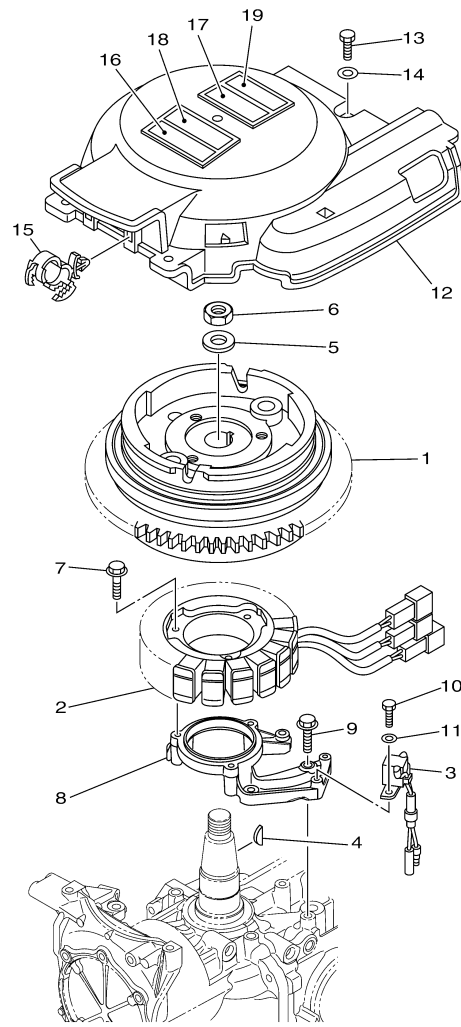

T25LA 0113 / GENERATOR

← FWD
6BL5100-L100

©2014 Yamaha Motor Corporation, U.S.A. All rights reserved.

Part List

T25LA 0113 / GENERATOR

REF - NO	PART NUMBER	PART NAME	QUANTITY	REMARKS
1	6BL-85550-00-00	ROTOR ASSY	1	
2	6BL-85510-00-00	STATOR ASSY	1	
3	6AH-85580-00-00	COIL, PULSER	1	
4	6H4-11545-00-00	KEY, WOODRUFF	1	
5	90201-21M18-00	WASHER, PLATE	1	
6	90170-20137-00	NUT	1	
7	95023-06030-00	BOLT	3	
8	6BG-85561-00-94	BASE, MAGNETO	1	
9	95023-06025-00	BOLT	4	
10	97095-05016-00	.BOLT	2	
11	92995-05600-00	WASHER	2	
12	6BL-81337-00-00	COVER, FLYWHEEL	1	
13	97095-06020-00	BOLT	3	
14	92995-06600-00	WASHER	3	
15	90464-12183-00	CLAMP	2	
16	6AH-81994-40-00	LABEL, SAFETY	1	
17	6AH-81995-40-00	LABEL, WARNING	1	
18	6AH-81994-50-00	LABEL, SAFETY	1	
19	6AH-81995-50-00	LABEL, WARNING	1