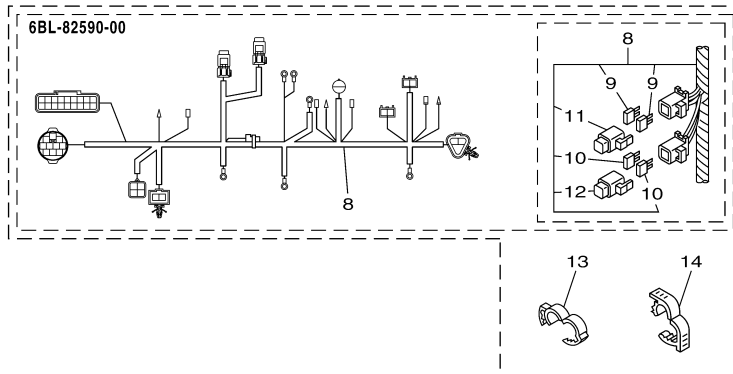

T25LA 0113 / ELECTRICAL 5

6BL1100-H150

©2014 Yamaha Motor Corporation, U.S.A. All rights reserved.

Part List

T25LA 0113 / ELECTRICAL 5

REF - NO	PART NUMBER	PART NAME	QUANTITY	REMARKS
1	62Y-84301-00-00	PILOT LIGHT ASSY 1	1	
2	6H4-83589-00-00	GASKET	1	
3	97885-06012-00	SCREW, PAN HEAD	1	
4	92995-06600-00	WASHER	1	
5	6BL-82388-00-00	PLATE	1	
6	90109-06M86-00	BOLT	2	
7	90464-18246-00	CLAMP	1	
8	6BL-82590-00-00	WIRE HARNESS ASSY	1	
9	67F-82151-00-00	.FUSE (20A)	2	
10	67F-82151-10-00	.FUSE (30A)	2	
11	67F-8215B-10-00	.CAP (YELLOW)	1	
12	67F-8215B-20-00	.CAP (GREEN)	1	
13	90464-16001-00	CLAMP	1	
14	90464-18004-00	CLAMP	1	
15	6G1-42725-00-00	GROMMET	1	
16	69J-82563-00-00	TRIM & TILT SWITCH ASSY	1	
17	69J-82587-00-00	GASKET	1	
18	63P-83614-01-00	BRACKET	1	
19	90109-06M86-00	BOLT	2	
20	67C-85415-00-00	MARK, SIGNAL LAMP	1