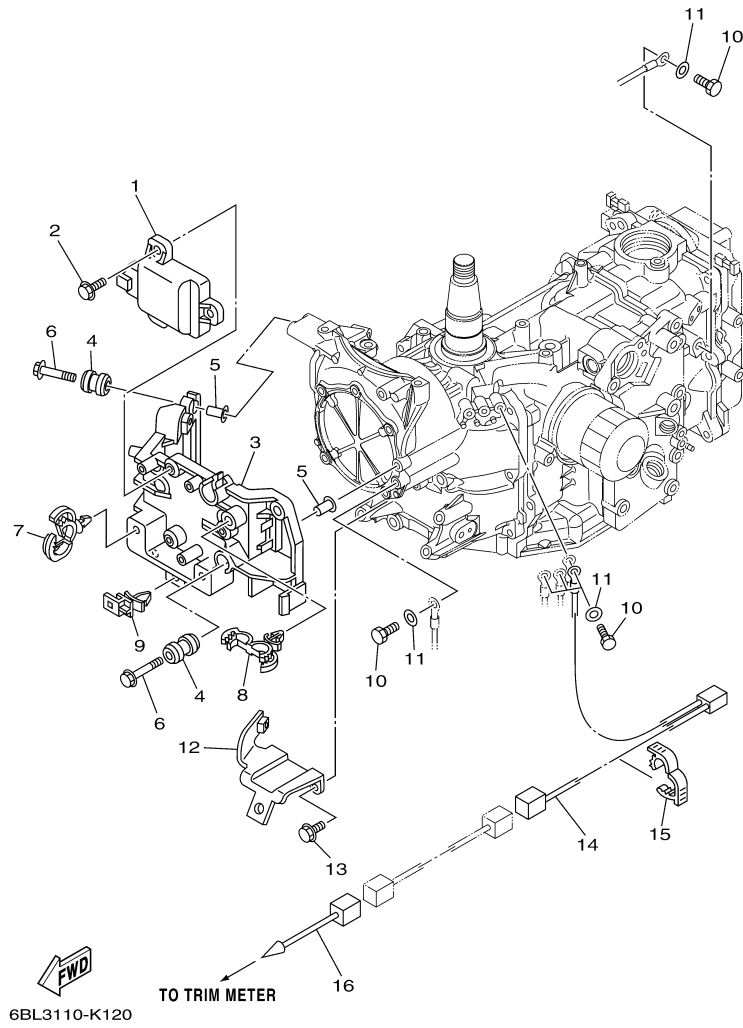

T25LA 0113 / GENERATOR

← FWD
6BL5100-L100

©2014 Yamaha Motor Corporation, U.S.A. All rights reserved.

Part List

T25LA 0113 / GENERATOR

REF - NO	PART NUMBER	PART NAME	QUANTITY	REMARKS
1	6BL-85550-00-00	ROTOR ASSY	1	
2	6BL-85510-00-00	STATOR ASSY	1	
3	6AH-85580-00-00	COIL, PULSER	1	
4	6H4-11545-00-00	KEY, WOODRUFF	1	
5	90201-21M18-00	WASHER, PLATE	1	
6	90170-20137-00	NUT	1	
7	95023-06030-00	BOLT	3	
8	6BG-85561-00-94	BASE, MAGNETO	1	
9	95023-06025-00	BOLT	4	
10	97095-05016-00	.BOLT	2	
11	92995-05600-00	WASHER	2	
12	6BL-81337-00-00	COVER, FLYWHEEL	1	
13	97095-06020-00	BOLT	3	
14	92995-06600-00	WASHER	3	
15	90464-12183-00	CLAMP	2	
16	6AH-81994-40-00	LABEL, SAFETY	1	
17	6AH-81995-40-00	LABEL, WARNING	1	
18	6AH-81994-50-00	LABEL, SAFETY	1	
19	6AH-81995-50-00	LABEL, WARNING	1	

T25LA 0113 / ELECTRICAL 1

©2014 Yamaha Motor Corporation, U.S.A. All rights reserved.

Part List

T25LA 0113 / ELECTRICAL 1

REF - NO	PART NUMBER	PART NAME	QUANTITY	REMARKS
1	6BL-85540-00-00	C.D.I. UNIT ASSY	1	
2	97575-06520-00	BOLT, WITH WASHER	3	
3	6BL-81948-00-00	BRACKET	1	
4	6A0-82317-00-00	DAMPER, IGNITION COIL	4	
5	90387-06119-00	COLLAR	4	
6	95895-06030-00	BOLT, FLANGE	4	
7	90464-12183-00	CLAMP	2	
8	90464-18246-00	CLAMP	2	
9	90464-12002-00	.CLAMP	1	
10	97095-06016-00	BOLT	5	
11	92995-06600-00	WASHER	5	
12	6BL-82554-00-00	STAY, NEUTRAL SWITCH	1	
13	95895-06014-00	BOLT, FLANGE	2	
14	6BL-82553-00-00	EXTENSION, WIRE LEAD	1	
15	90464-18004-00	CLAMP	1	
16	6BL-8350U-00-00	WIRE, LEAD	1	AP