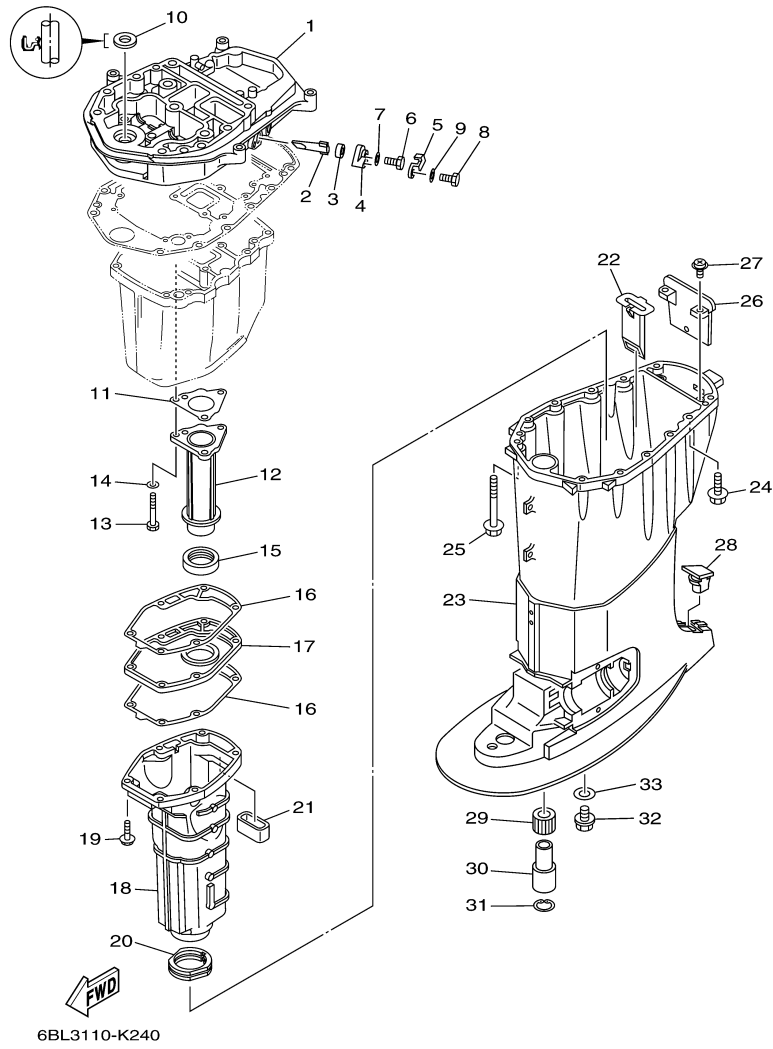

T25LA 0113 / UPPER CASING

©2014 Yamaha Motor Corporation, U.S.A. All rights reserved.

Part List

T25LA 0113 / UPPER CASING

REF - NO	PART NUMBER	PART NAME	QUANTITY	REMARKS
1	67C-41137-13-CA	GUIDE, EXHAUST	1	
2	62Y-11325-00-00	ANODE	1	
3	66M-11328-00-00	GROMMET, ANODE	1	
4	66M-11327-00-94	COVER, ANODE	1	
5	66M-12535-00-00	PLATE	1	
6	97095-05012-00	BOLT	1	
7	92995-05600-00	WASHER	1	
8	97013-06020-00	BOLT	1	
9	92903-06600-00	WASHER, PLATE	1	
10	93110-16004-00	.OIL SEAL	1	
11	64J-41133-10-00	.GASKET, EXHAUST MANIFOLD 1	1	
12	6BG-41131-00-CA	MANIFOLD, EXT. 1	1	
13	97075-06050-00	BOLT	3	
14	92995-06600-00	WASHER	3	
15	64J-46132-10-00	.GASKET 1	1	
16	6BG-41134-00-00	.GASKET, EXHAUST MANIFOLD	2	
17	6BG-45181-00-CA	PLATE	1	
18	69W-14711-00-CA	MUFFLER 1	1	
19	97575-06525-00	BOLT, WITH WASHER	6	
20	67C-45123-00-00	.GASKET, MUFFLER	1	
21	62Y-45127-00-00	.SEAL	1	
22	64J-77123-00-00	GUIDE 1	1	
23	6BG-45111-10-4D	CASING, UPPER	1	
24	97575-08530-00	BOLT, WITH WASHER	4	
25	90119-08132-00	BOLT, WITH WASHER	8	
26	67C-45151-00-00	COVER, UPPER CASING	1	
27	97980-05216-00	SCREW, WITH WASHER	2	
28	6C5-45155-00-00	CAP	1	
29	679-45318-00-00	BUSHING, DRIVE SHAFT	1	
30	90387-23002-00	COLLAR	1	
31	93420-36M01-00	CIRCLIP	1	
32	90340-14M06-00	PLUG, STRAIGHT SCREW	1	
33	90430-14M09-00	.GASKET	1	

Part Notes

T25LA 0113 / UPPER CASING

PART NUMBER	NOTE TEXT
90430-14M09-00	OEM: This part number is among the Top 100 Most Popular Marine Maintenance Parts as of March 2014.

©2014 Yamaha Motor Corporation, U.S.A. All rights reserved.