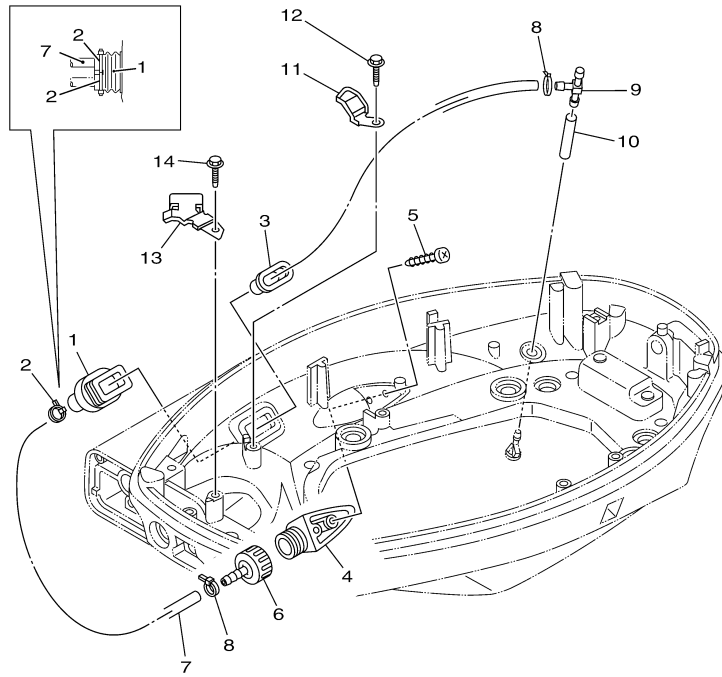

T25LA 0113 / BOTTOM COWLING 2

6BL1100-H180

©2014 Yamaha Motor Corporation, U.S.A. All rights reserved.

Part List

T25LA 0113 / BOTTOM COWLING 2

REF - NO	PART NUMBER	PART NAME	QUANTITY	REMARKS
1	6H1-42726-21-00	GROMMET	1	
2	90465-11M10-00	CLAMP	2	
3	6BG-42384-00-00	SEAL, CAP	1	
4	6AW-12572-00-00	ADAPTER	1	
5	97780-60520-00	SCREW, TAPPING	2	
6	6R3-12580-00-00	JOINT ASSY	1	
7	90445-11153-00	HOSE (L460)	1	
8	90465-11M10-00	CLAMP	2	
9	6C5-24378-00-00	PIPE, JOINT 3	1	
10	90445-09057-00	HOSE (L43)	1	
11	6BL-24396-00-00	PLATE	1	
12	90109-06M86-00	BOLT	1	
13	6BL-24364-00-00	STAY	1	
14	90109-06M86-00	BOLT	1