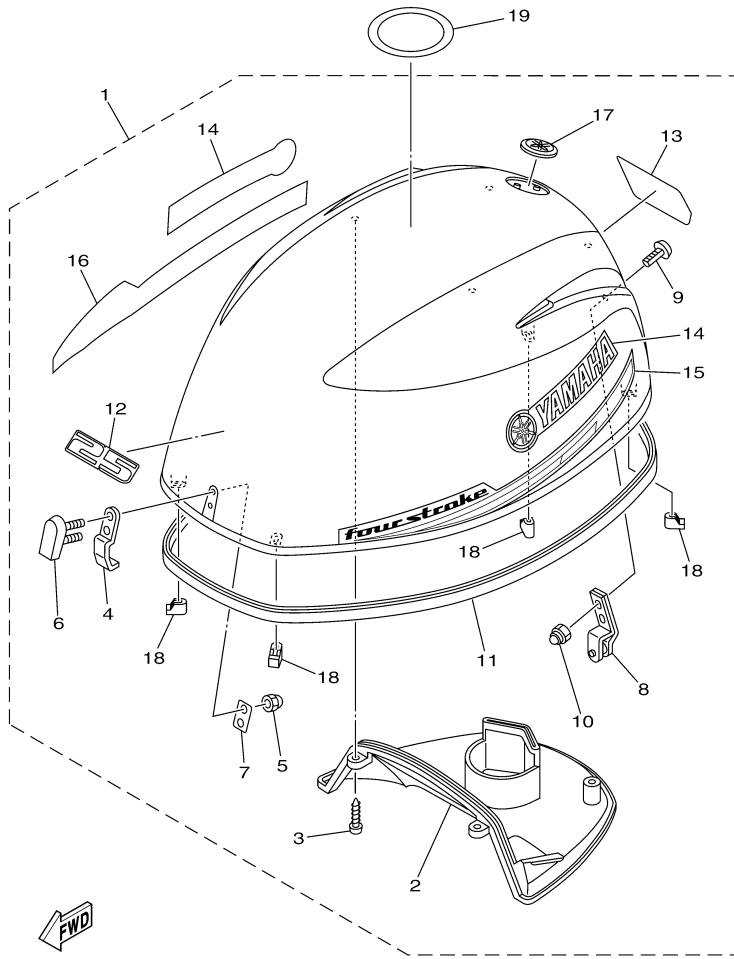

Part List

T25LA 0113 / SCHEDULED SERVICE PARTS

REF - NO	PART NUMBER	PART NAME	QUANTITY	REMARKS
1	6G8-12411-03-00	THERMOSTAT	1	
2	62Y-12414-00-00	.GASKET, COVER	1	
3	6G8-11325-00-00	ANODE	1	
4	5GH-13440-50-00	ELEMENT ASSY, OIL CLEANER	1	
5	6BL-11325-00-00	ANODE	2	
6	DPR-6EB90-00-00	PLUG, SPARK (NGK DPR6EB)	2	
7	61N-24563-10-00	.ELEMENT, FILTER	1	
8	93210-32738-00	.O-RING	1	
9	65W-45251-00-00	ANODE	1	
10	62Y-11325-00-00	ANODE	1	
11	90430-14M09-00	.GASKET	1	
12	90430-08020-00	.GASKET	2	
13	67C-45371-00-00	TAB-TRIM	1	
14	67C-45251-00-00	ANODE	1	
15	66T-W0078-00-00	WATER PUMP REPAIR KIT	1	

©2014 Yamaha Motor Corporation, U.S.A. All rights reserved.

T25LA 0113 / TOP COWLING

6BL5110-L010

©2014 Yamaha Motor Corporation, U.S.A. All rights reserved.

Part List

T25LA 0113 / TOP COWLING

REF - NO	PART NUMBER	PART NAME	QUANTITY	REMARKS
1	6BL-42610-21-00	TOP COWLING ASSY	1	
2	6BL-42613-00-00	.MOLDING, AIR DUCT	1	
3	90167-05017-00	.SCREW, TAPPING	4	
4	6BL-42651-00-00	.HOOK	1	
5	95380-05800-00	.NUT	2	
6	6BG-42851-00-00	.COVER, CLAMP	1	
7	6BG-42649-00-00	.HOLDER, CLAMP BAND	1	
8	6BL-42652-00-00	.HOOK	1	
9	90109-06047-00	.BOLT	2	
10	90185-06M05-00	.NUT, SELF-LOCKING	2	
11	6CJ-42615-00-00	.SEAL	1	
12	6BP-42677-10-00	.GRAPHIC, FRONT	1	
13	6BL-42678-10-00	.GRAPHIC, REAR	1	
14	6BP-42681-00-00	.MARK, COWLING	2	
15	6BP-42675-10-00	.GRAPHIC, SIDE 1	1	
16	6BP-42676-10-00	.GRAPHIC, SIDE 2	1	
17	6AH-42697-10-00	.TUNING FORK MARK	1	
18	6BG-42662-00-00	.DAMPER	4	
19	67F-13434-20-00	LABEL, CAUTION	1	