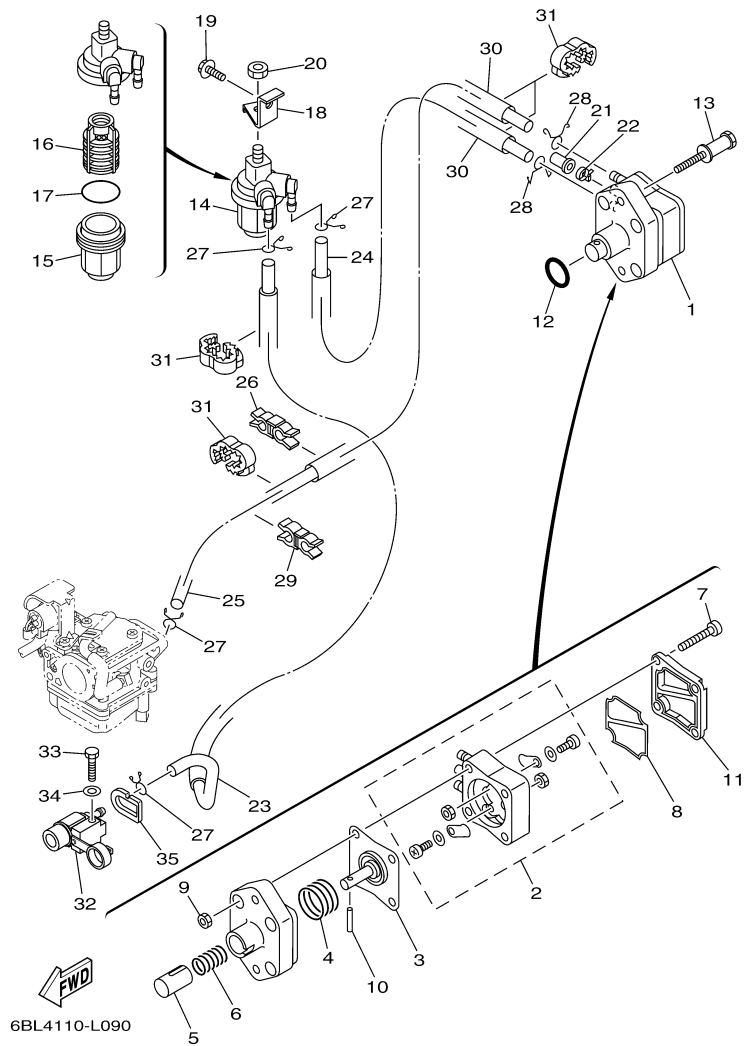

T25LA 0113 / FUEL

©2014 Yamaha Motor Corporation, U.S.A. All rights reserved.

Part List

T25LA 0113 / FUEL

REF - NO	PART NUMBER	PART NAME	QUANTITY	REMARKS
1	62Y-24410-04-00	FUEL PUMP ASSY	1	
2	62Y-24415-01-00	.BODY 4	1	
3	62Y-24411-02-00	.DIAPHRAGM	1	
4	62Y-24423-00-00	.SPRING, DIAPHRAGM	1	
5	62Y-13131-01-00	.PLUNGER	1	
6	62Y-24454-00-00	.SPRING	1	
7	62Y-24444-01-00	.SCREW	4	
8	6C5-24471-00-00	.DIAPHRAGM	1	
9	95380-05600-00	.NUT	4	
10	62Y-24374-01-00	.PIN	1	
11	6C5-24414-00-00	.BODY 3	1	
12	93210-24M79-00	.O-RING	1	
13	90109-06266-00	BOLT	2	
14	61N-24560-10-00	FILTER ASSY	1	
15	61N-24521-00-00	.CUP, FILTER	1	
16	61N-24563-10-00	.ELEMENT, FILTER	1	
17	93210-32738-00	.O-RING	1	
18	6D5-24566-00-00	BRACKET, FILTER	1	
19	95895-08016-00	BOLT, FLANGE	1	
20	95380-08600-00	NUT	1	
21	6BL-24481-00-00	PLUG	1	
22	90465-11M10-00	CLAMP	1	
23	6BL-24311-10-00	PIPE, FUEL 1	1	
24	90445-10050-00	HOSE (L150)	1	
25	90445-10053-00	HOSE (L350)	1	
26	90464-11009-00	CLAMP	1	
27	90467-09M17-00	CLIP	4	
28	90467-10M04-00	CLIP	2	
29	90464-11009-00	CLAMP	1	
30	90446-15003-00	HOSE (L100)	2	
31	90464-13227-00	CLAMP	4	
32	6YL-24304-01-00	FUEL PIPE JOINT COMP. 1	1	
33	97095-06025-00	BOLT	1	
34	92995-06600-00	WASHER	1	
35	61N-24329-00-00	SEAL	1	

Part Notes

T25LA 0113 / FUEL

PART NUMBER	NOTE TEXT
61N-24563-10-00	OEM: This part number is among the Top 100 Most Popular Marine Maintenance Parts as of March 2014.

©2014 Yamaha Motor Corporation, U.S.A. All rights reserved.