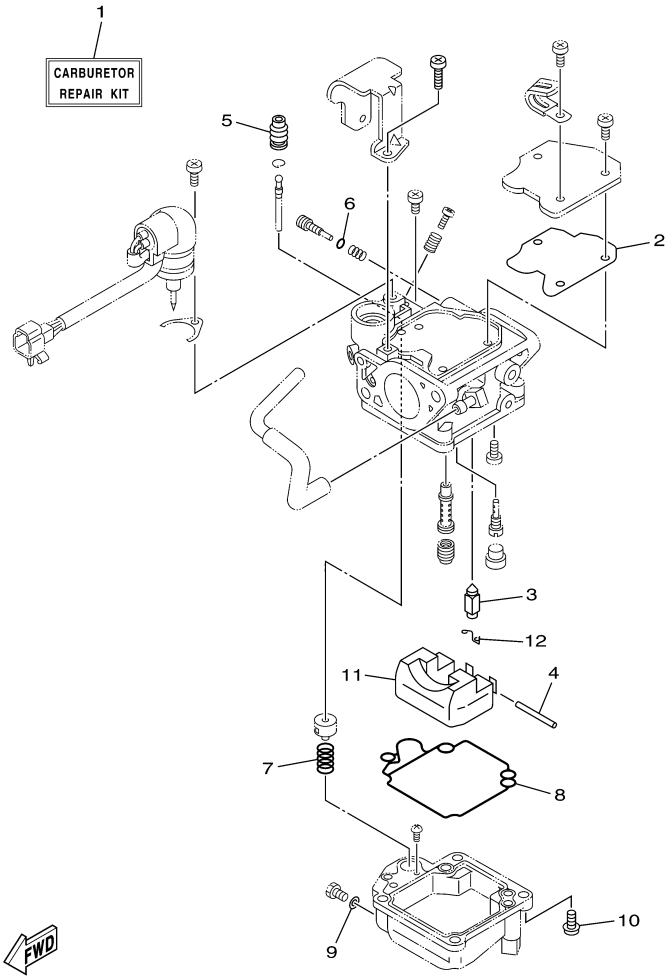

T25LA 0113 / REPAIR KIT 2

6BP1100-H390

©2014 Yamaha Motor Corporation, U.S.A. All rights reserved.

Part List

T25LA 0113 / REPAIR KIT 2

REF - NO	PART NUMBER	PART NAME	QUANTITY	REMARKS
1	6BL-W0093-00-00	CARBURETOR REPAIR KIT	1	
2	65W-14126-10-00	.GASKET	1	
3	6AH-14546-00-00	.VALVE, NEEDLE	1	
4	6H4-14548-00-00	.PIN, FLOAT ARM	1	
5	65W-14373-02-00	.COVER, PLUNGER CAP	1	
6	67C-14397-00-00	.O-RING	1	
7	65W-14335-00-00	.SPRING, PLUNGER	1	
8	65W-14384-00-00	.GASKET, FLOAT CHAMBER	1	
9	65W-14398-00-00	.GASKET	1	
10	97980-04114-00	.SCREW, WITH WASHER	4	
11	63V-14985-00-00	.FLOAT	1	
12	663-14159-00-00	.CLIP	1