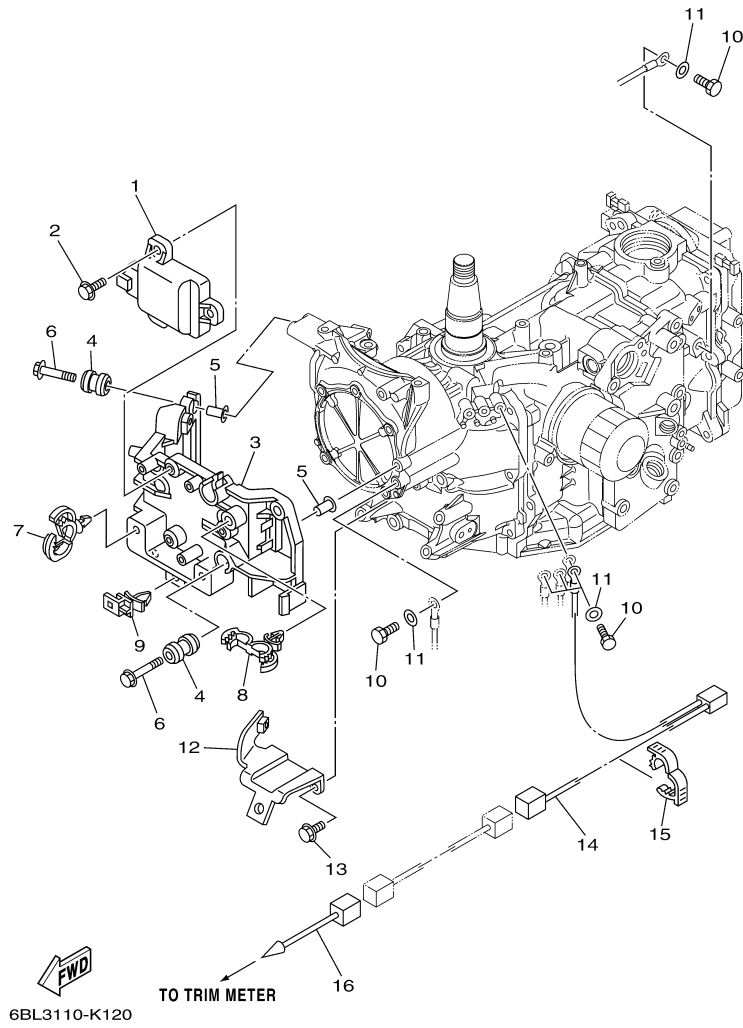

T25LA 0113 / GENERATOR

©2014 Yamaha Motor Corporation, U.S.A. All rights reserved.

Part List

T25LA 0113 / GENERATOR

REF - NO	PART NUMBER	PART NAME	QUANTITY	REMARKS
1	6BL-85550-00-00	ROTOR ASSY	1	
2	6BL-85510-00-00	STATOR ASSY	1	
3	6AH-85580-00-00	COIL, PULSER	1	
4	6H4-11545-00-00	KEY, WOODRUFF	1	
5	90201-21M18-00	WASHER, PLATE	1	
6	90170-20137-00	NUT	1	
7	95023-06030-00	BOLT	3	
8	6BG-85561-00-94	BASE, MAGNETO	1	
9	95023-06025-00	BOLT	4	
10	97095-05016-00	.BOLT	2	
11	92995-05600-00	WASHER	2	
12	6BL-81337-00-00	COVER, FLYWHEEL	1	
13	97095-06020-00	BOLT	3	
14	92995-06600-00	WASHER	3	
15	90464-12183-00	CLAMP	2	
16	6AH-81994-40-00	LABEL, SAFETY	1	
17	6AH-81995-40-00	LABEL, WARNING	1	
18	6AH-81994-50-00	LABEL, SAFETY	1	
19	6AH-81995-50-00	LABEL, WARNING	1	

T25LA 0113 / ELECTRICAL 1

©2014 Yamaha Motor Corporation, U.S.A. All rights reserved.

Part List

T25LA 0113 / ELECTRICAL 1

REF - NO	PART NUMBER	PART NAME	QUANTITY	REMARKS
1	6BL-85540-00-00	C.D.I. UNIT ASSY	1	
2	97575-06520-00	BOLT, WITH WASHER	3	
3	6BL-81948-00-00	BRACKET	1	
4	6A0-82317-00-00	DAMPER, IGNITION COIL	4	
5	90387-06119-00	COLLAR	4	
6	95895-06030-00	BOLT, FLANGE	4	
7	90464-12183-00	CLAMP	2	
8	90464-18246-00	CLAMP	2	
9	90464-12002-00	.CLAMP	1	
10	97095-06016-00	BOLT	5	
11	92995-06600-00	WASHER	5	
12	6BL-82554-00-00	STAY, NEUTRAL SWITCH	1	
13	95895-06014-00	BOLT, FLANGE	2	
14	6BL-82553-00-00	EXTENSION, WIRE LEAD	1	
15	90464-18004-00	CLAMP	1	
16	6BL-8350U-00-00	WIRE, LEAD	1	AP