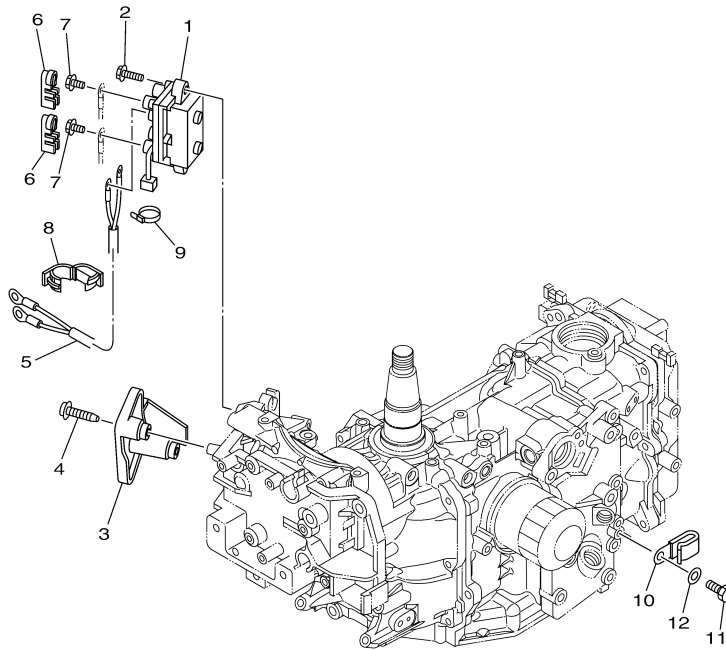

T25LA 0113 / ELECTRICAL 4

6BP3110-K160

©2014 Yamaha Motor Corporation, U.S.A. All rights reserved.

Part List

T25LA 0113 / ELECTRICAL 4

REF - NO	PART NUMBER	PART NAME	QUANTITY	REMARKS
1	63P-81950-00-00	RELAY ASSY	1	
2	97575-06520-00	BOLT, WITH WASHER	2	
3	6BL-81942-00-00	COVER	1	
4	90167-05009-00	SCREW, TAPPING	2	
5	6BL-81949-00-00	WIRE, LEAD	1	
6	6P2-8183X-00-00	CAP, TERMINAL	2	
7	97595-06610-00	BOLT, WITH WASHER	2	
8	90464-18004-00	CLAMP	1	
9	90465-11M10-00	CLAMP	2	
10	90465-06M90-00	CLAMP	1	
11	97095-06016-00	BOLT	1	
12	92995-06600-00	WASHER	1