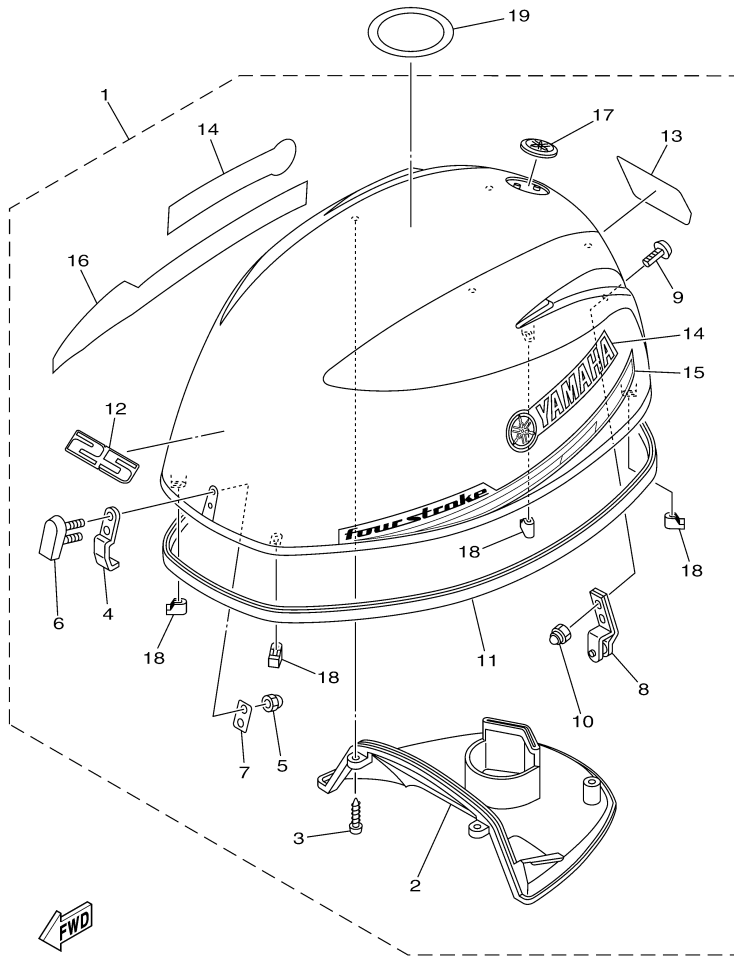

T25LA 0113 / SCHEDULED SERVICE PARTS

©2014 Yamaha Motor Corporation, U.S.A. All rights reserved.

Part List

T25LA 0113 / SCHEDULED SERVICE PARTS

REF - NO	PART NUMBER	PART NAME	QUANTITY	REMARKS
1	6G8-12411-03-00	THERMOSTAT	1	
2	62Y-12414-00-00	.GASKET, COVER	1	
3	6G8-11325-00-00	ANODE	1	
4	5GH-13440-50-00	ELEMENT ASSY, OIL CLEANER	1	
5	6BL-11325-00-00	ANODE	2	
6	DPR-6EB90-00-00	PLUG, SPARK (NGK DPR6EB)	2	
7	61N-24563-10-00	.ELEMENT, FILTER	1	
8	93210-32738-00	.O-RING	1	
9	65W-45251-00-00	ANODE	1	
10	62Y-11325-00-00	ANODE	1	
11	90430-14M09-00	.GASKET	1	
12	90430-08020-00	.GASKET	2	
13	67C-45371-00-00	TAB-TRIM	1	
14	67C-45251-00-00	ANODE	1	
15	66T-W0078-00-00	WATER PUMP REPAIR KIT	1	

©2014 Yamaha Motor Corporation, U.S.A. All rights reserved.

T25LA 0113 / TOP COWLING

6BL5110-L010

©2014 Yamaha Motor Corporation, U.S.A. All rights reserved.

Part List

T25LA 0113 / TOP COWLING

REF - NO	PART NUMBER	PART NAME	QUANTITY	REMARKS
1	6BL-42610-21-00	TOP COWLING ASSY	1	
2	6BL-42613-00-00	.MOLDING, AIR DUCT	1	
3	90167-05017-00	.SCREW, TAPPING	4	
4	6BL-42651-00-00	.HOOK	1	
5	95380-05800-00	.NUT	2	
6	6BG-42851-00-00	.COVER, CLAMP	1	
7	6BG-42649-00-00	.HOLDER, CLAMP BAND	1	
8	6BL-42652-00-00	.HOOK	1	
9	90109-06047-00	.BOLT	2	
10	90185-06M05-00	.NUT, SELF-LOCKING	2	
11	6CJ-42615-00-00	.SEAL	1	
12	6BP-42677-10-00	.GRAPHIC, FRONT	1	
13	6BL-42678-10-00	.GRAPHIC, REAR	1	
14	6BP-42681-00-00	.MARK, COWLING	2	
15	6BP-42675-10-00	.GRAPHIC, SIDE 1	1	
16	6BP-42676-10-00	.GRAPHIC, SIDE 2	1	
17	6AH-42697-10-00	.TUNING FORK MARK	1	
18	6BG-42662-00-00	.DAMPER	4	
19	67F-13434-20-00	LABEL, CAUTION	1	