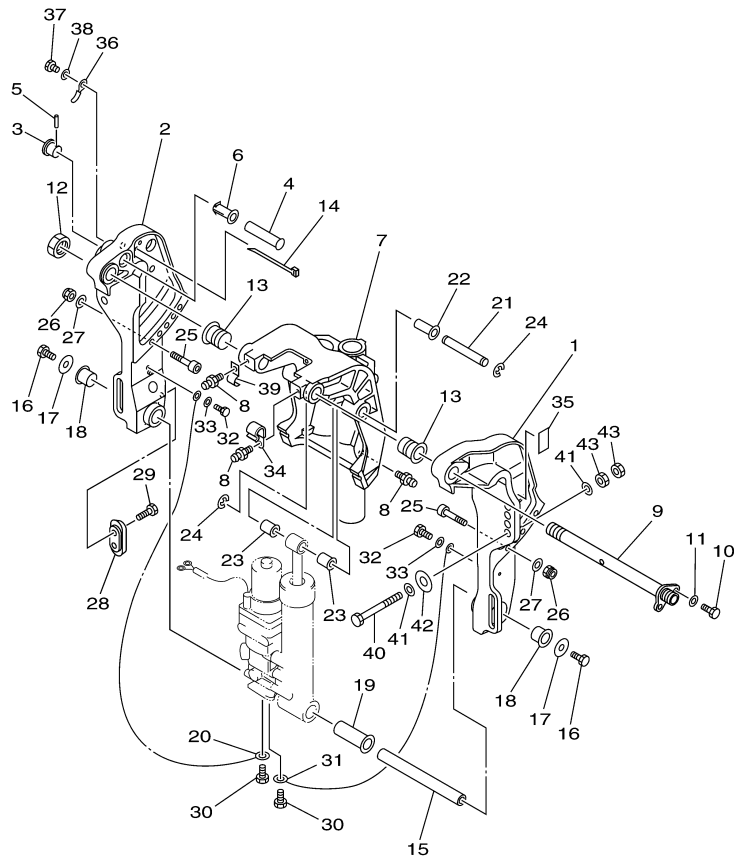

T25LA 0113 / BRACKET 1

6BL3100-K200

©2014 Yamaha Motor Corporation, U.S.A. All rights reserved.

Part List

T25LA 0113 / BRACKET 1

REF - NO	PART NUMBER	PART NAME	QUANTITY	REMARKS
1	6K9-43111-10-4D	BRACKET, CLAMP 1	1	
2	6BG-43112-10-4D	BRACKET, CLAMP 2	1	
3	65W-43192-00-00	KNOB, STOPPER	1	
4	65W-43191-00-00	SHAFT, STOPPER	1	
5	91690-30018-00	PIN, SPRING	1	
6	90386-14MA1-00	BUSH	1	
7	6BG-43311-10-4D	BRACKET, SWIVEL 1	1	
8	93700-06M03-00	NIPPLE, GREASE	3	
9	6K9-43131-01-00	BOLT, CLAMP BRACKET	1	
10	97095-08020-00	BOLT	1	
11	92995-08600-00	WASHER	1	
12	90185-22M11-00	NUT, SELF-LOCKING	1	
13	90386-22MA4-00	BUSH	2	
14	90465-13M11-00	CLAMP	2	
15	90249-18M35-00	PIN	1	
16	97080-08016-00	BOLT	2	
17	90201-08M00-00	WASHER, PLATE	2	
18	90386-18M44-00	BUSH	2	
19	90386-18MA0-00	BUSH	1	
20	6H1-82148-00-00	WIRE, LEAD 4	1	
21	90249-12M38-00	PIN	1	
22	90381-12M10-00	BUSH, SOLID	1	
23	90381-12M11-00	BUSH, SOLID	2	
24	99080-10600-00	CIRCLIP	2	
25	90110-10M02-00	BOLT, HEXAGON SOCKET HEAD	2	
26	90185-10M13-00	NUT, SELF-LOCKING	2	
27	92995-10600-00	WASHER	2	
28	65W-45251-00-00	ANODE	1	
29	90101-06020-00	BOLT	2	
30	97085-06010-00	BOLT	2	
31	6U0-82127-00-00	WIRE, LEAD 2	1	
32	97095-06014-00	BOLT	2	
33	92995-06600-00	WASHER	2	
34	90465-08M07-00	CLAMP	1	
35	63V-82377-50-00	LABEL (SPARK,IGNITION)	1	
36	90465-10M77-00	CLAMP	1	
37	97095-06014-00	BOLT	1	
38	92995-06600-00	WASHER	1	
39	90465-08M63-00	CLAMP	1	
40	90101-12M65-00	BOLT	4	
41	90201-12062-00	WASHER, PLATE	8	
42	90201-12426-00	WASHER, PLATE	4	
43	95380-12600-00	NUT	8	

Part Notes

T25LA 0113 / BRACKET 1

PART NUMBER	NOTE TEXT
65W-45251-00-00	OEM: This part number is among the Top 100 Most Popular Marine Maintenance Parts as of March 2014.

©2014 Yamaha Motor Corporation, U.S.A. All rights reserved.