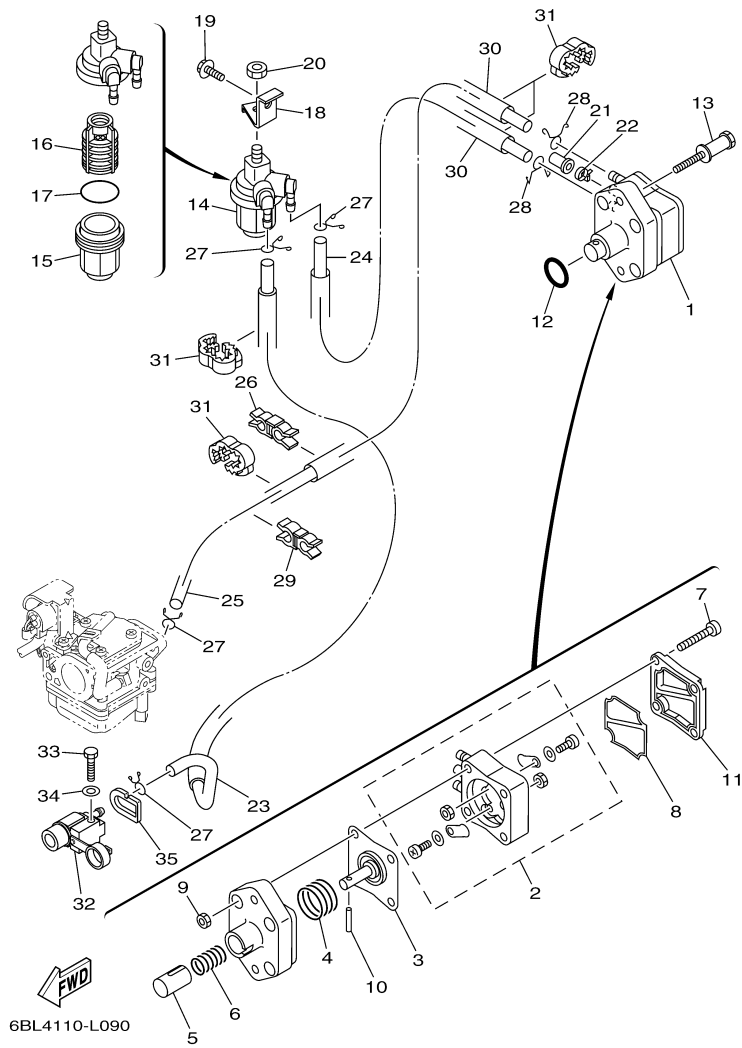

T25LA 0113 / FUEL

©2014 Yamaha Motor Corporation, U.S.A. All rights reserved.

Part List

T25LA 0113 / FUEL

REF - NO	PART NUMBER	PART NAME	QUANTITY	REMARKS
1	62Y-24410-04-00	FUEL PUMP ASSY	1	
2	62Y-24415-01-00	.BODY 4	1	
3	62Y-24411-02-00	.DIAPHRAGM	1	
4	62Y-24423-00-00	.SPRING, DIAPHRAGM	1	
5	62Y-13131-01-00	.PLUNGER	1	
6	62Y-24454-00-00	.SPRING	1	
7	62Y-24444-01-00	.SCREW	4	
8	6C5-24471-00-00	.DIAPHRAGM	1	
9	95380-05600-00	.NUT	4	
10	62Y-24374-01-00	.PIN	1	
11	6C5-24414-00-00	.BODY 3	1	
12	93210-24M79-00	.O-RING	1	
13	90109-06266-00	BOLT	2	
14	61N-24560-10-00	FILTER ASSY	1	
15	61N-24521-00-00	.CUP, FILTER	1	
16	61N-24563-10-00	.ELEMENT, FILTER	1	
17	93210-32738-00	.O-RING	1	
18	6D5-24566-00-00	BRACKET, FILTER	1	
19	95895-08016-00	BOLT, FLANGE	1	
20	95380-08600-00	NUT	1	
21	6BL-24481-00-00	PLUG	1	
22	90465-11M10-00	CLAMP	1	
23	6BL-24311-10-00	PIPE, FUEL 1	1	
24	90445-10050-00	HOSE (L150)	1	
25	90445-10053-00	HOSE (L350)	1	
26	90464-11009-00	CLAMP	1	
27	90467-09M17-00	CLIP	4	
28	90467-10M04-00	CLIP	2	
29	90464-11009-00	CLAMP	1	
30	90446-15003-00	HOSE (L100)	2	
31	90464-13227-00	CLAMP	4	
32	6YL-24304-01-00	FUEL PIPE JOINT COMP. 1	1	
33	97095-06025-00	BOLT	1	
34	92995-06600-00	WASHER	1	
35	61N-24329-00-00	SEAL	1	

Part Notes

T25LA 0113 / FUEL

PART NUMBER	NOTE TEXT
61N-24563-10-00	OEM: This part number is among the Top 100 Most Popular Marine Maintenance Parts as of March 2014.

©2014 Yamaha Motor Corporation, U.S.A. All rights reserved.