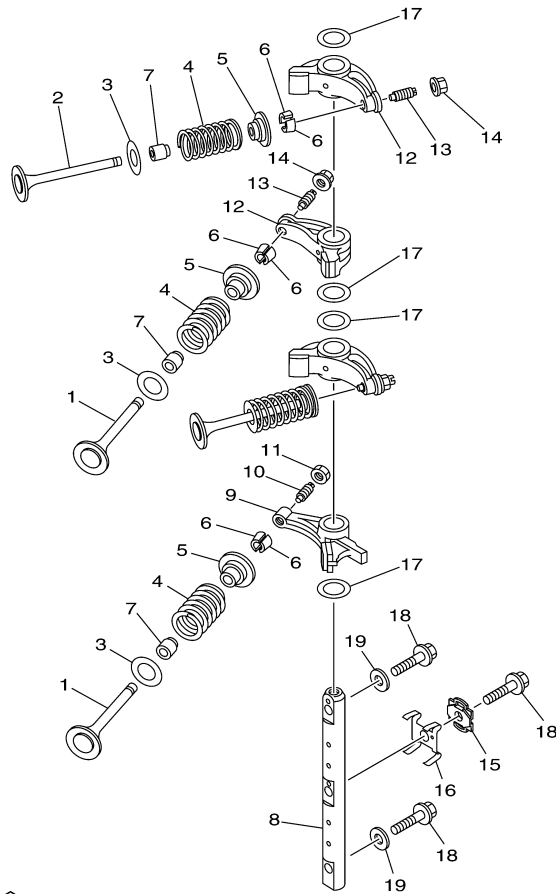

T25LA 0113 / VALVE

6BP1100-H050

©2014 Yamaha Motor Corporation, U.S.A. All rights reserved.

Part List

T25LA 0113 / VALVE

REF - NO	PART NUMBER	PART NAME	QUANTITY	REMARKS
1	69W-12111-00-00	VALVE, INTAKE	2	
2	69W-12121-10-00	VALVE, EXHAUST	2	
3	62Y-12116-00-00	SEAT, VALVE SPRING	4	
4	51Y-12114-00-00	SPRING, VALVE OUTER	4	
5	30X-12117-00-00	RETAINER, VALVE SPRING	4	
6	30X-12118-00-00	LOCK, VALVE SPRING RETAINER	8	
7	51Y-12119-00-00	SEAL, VALVE STEM	4	
8	6BL-12146-00-00	SHAFT, ROCKER	1	
9	62Y-12151-00-00	ARM, VALVE ROCKER	1	
10	64J-12159-00-00	SCREW, VALVE ADJUSTING	1	
11	62Y-12158-00-00	NUT, LOCK	1	
12	6C5-12151-00-00	ARM, VALVE ROCKER	3	
13	6C5-12159-00-00	SCREW, VALVE ADJUSTING	3	
14	6C5-12158-00-00	NUT, LOCK	3	
15	6BL-12231-00-00	GUIDE, STOPPER 1	1	
16	6BL-12233-00-00	PLATE, GUIDE STOPPER 1	1	
17	90201-16014-00	WASHER, PLATE	4	
18	90105-08060-00	BOLT, FLANGE	3	
19	92990-08200-00	WASHER, PLAIN	2