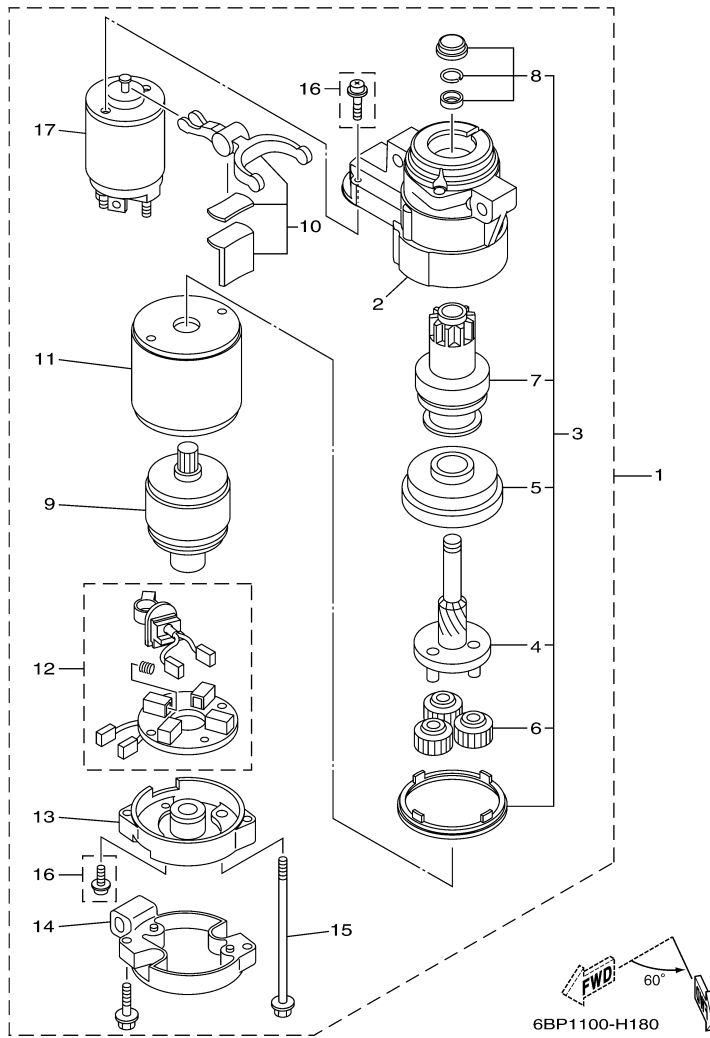

T25LA 0113 / ELECTRICAL 5

6BL1100-H150

©2014 Yamaha Motor Corporation, U.S.A. All rights reserved.

Part List

T25LA 0113 / ELECTRICAL 5

REF - NO	PART NUMBER	PART NAME	QUANTITY	REMARKS
1	62Y-84301-00-00	PILOT LIGHT ASSY 1	1	
2	6H4-83589-00-00	GASKET	1	
3	97885-06012-00	SCREW, PAN HEAD	1	
4	92995-06600-00	WASHER	1	
5	6BL-82388-00-00	PLATE	1	
6	90109-06M86-00	BOLT	2	
7	90464-18246-00	CLAMP	1	
8	6BL-82590-00-00	WIRE HARNESS ASSY	1	
9	67F-82151-00-00	.FUSE (20A)	2	
10	67F-82151-10-00	.FUSE (30A)	2	
11	67F-8215B-10-00	.CAP (YELLOW)	1	
12	67F-8215B-20-00	.CAP (GREEN)	1	
13	90464-16001-00	CLAMP	1	
14	90464-18004-00	CLAMP	1	
15	6G1-42725-00-00	GROMMET	1	
16	69J-82563-00-00	TRIM & TILT SWITCH ASSY	1	
17	69J-82587-00-00	GASKET	1	
18	63P-83614-01-00	BRACKET	1	
19	90109-06M86-00	BOLT	2	
20	67C-85415-00-00	MARK, SIGNAL LAMP	1	

T25LA 0113 / STARTING MOTOR

©2014 Yamaha Motor Corporation, U.S.A. All rights reserved.

Part List

T25LA 0113 / STARTING MOTOR

REF - NO	PART NUMBER	PART NAME	QUANTITY	REMARKS
1	6BG-81800-00-00	STARTING MOTOR ASSY	1	
2	6BG-81830-00-00	.FRONT BRACKET ASSY	1	
3	6BG-81807-00-00	.GEAR ASSY, STARTING MOTOR	1	
4	6BG-81836-00-00	..SPRING, LEVER	1	
5	6BG-81891-00-00	..GEAR, RING	1	
6	6AW-8183T-00-00	..GEAR, IDLER	3	
7	6BG-81832-00-00	..CLUTCH, OVER RUN	1	
8	6BG-81857-00-00	..RETAINER	1	
9	6BG-81850-00-00	.ARMATURE ASSY	1	
10	6BG-81839-00-00	.LEVER ASSY	1	
11	6BG-81810-00-00	.STATOR ASSY	1	
12	6BG-81840-00-00	.BRUSH HOLDER ASSY	1	
13	6BG-81820-00-00	.REAR BRACKET ASSY	1	
14	6BG-8182J-00-00	.BRACKET COMPLETE	1	
15	6BG-81826-00-00	.BOLT	2	
16	6BG-81846-00-00	.SCREW SET	1	
17	6BG-81941-00-00	.STARTER RELAY ASSY	1	