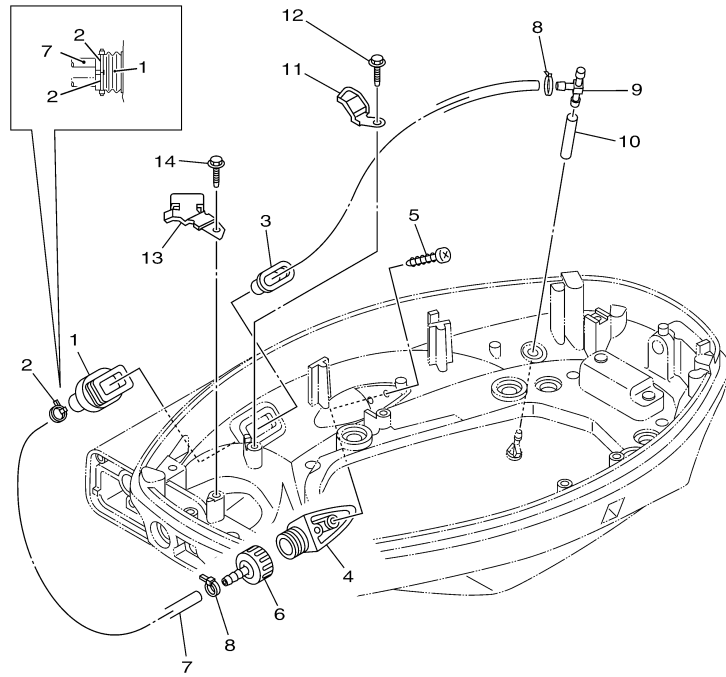

T25LA 0113 / BOTTOM COWLING 2

6BL1100-H180

©2014 Yamaha Motor Corporation, U.S.A. All rights reserved.

Part List

T25LA 0113 / BOTTOM COWLING 2

REF - NO	PART NUMBER	PART NAME	QUANTITY	REMARKS
1	6H1-42726-21-00	GROMMET	1	
2	90465-11M10-00	CLAMP	2	
3	6BG-42384-00-00	SEAL, CAP	1	
4	6AW-12572-00-00	ADAPTER	1	
5	97780-60520-00	SCREW, TAPPING	2	
6	6R3-12580-00-00	JOINT ASSY	1	
7	90445-11153-00	HOSE (L460)	1	
8	90465-11M10-00	CLAMP	2	
9	6C5-24378-00-00	PIPE, JOINT 3	1	
10	90445-09057-00	HOSE (L43)	1	
11	6BL-24396-00-00	PLATE	1	
12	90109-06M86-00	BOLT	1	
13	6BL-24364-00-00	STAY	1	
14	90109-06M86-00	BOLT	1