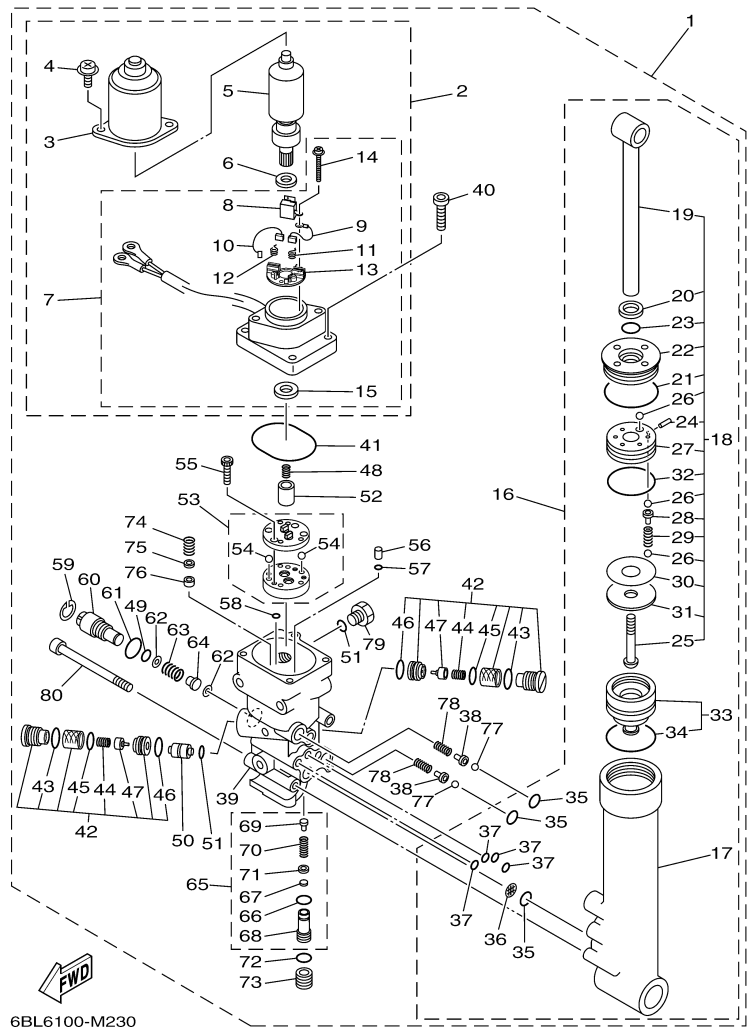

T25LA 0113 / POWER TRIM TILT ASSY

©2014 Yamaha Motor Corporation, U.S.A. All rights reserved.

Part List

T25LA 0113 / POWER TRIM TILT ASSY

REF - NO	PART NUMBER	PART NAME	QUANTITY	REMARKS
1	67C-43800-10-8D	POWER TRIM & TILT ASSY	1	
2	67C-43880-01-00	.MOTOR ASSY	1	
3	65W-43804-01-00	..STATOR ASSY	1	
4	65W-43887-01-00	..BOLT	2	
5	65W-43805-01-00	..ARMATURE ASSY	1	
6	65W-4387G-00-00	..WASHER	1	
7	67C-43881-01-00	..FRAME, END	1	
8	65W-82181-00-00	...CIRCUIT BREAKER COMP	1	
9	65W-43892-01-00	...BRUSH 2	1	
10	65W-43891-01-00	...BRUSH 1	1	
11	65W-4386K-01-00	...SPRING, BRUSH	1	
12	65W-4386L-00-00	...SPRING, BRUSH 2	1	
13	65W-4380F-01-00	...PLATE, BRUSH HOLDER	1	
14	65W-43879-01-00	...SCREW, WITH WASHER	2	
15	65W-43882-01-00	...OIL SEAL	1	
16	67C-43840-01-00	.POWER TILT ASSY	1	
17	65W-4380K-00-00	..CYLINDER, TILT SUB ASSY	1	
18	67C-43810-01-00	..TILT PISTON SUB ASSY	1	
19	65W-43801-01-00	...ROD	1	
20	65W-43812-00-00	...SEAL, DUST	1	
21	65W-43865-00-00	...O-RING	1	
22	65W-43811-01-00	...SCREW, CYLINDER END	1	
23	67C-43867-00-00	...O-RING	1	
24	91609-16012-00	...PIN, SPRING	1	
25	67C-43886-00-00	...BOLT	1	
26	93505-32038-00	...BALL	11	
27	65W-4385A-01-00	...PISTON, TILT	1	
28	65W-4386A-00-00	...PIN, ABSORBER VALVE	5	
29	67C-43857-00-00	...SPRING, ABSORBER VALVE	5	
30	15A-22442-00-00	...SHIM	1	UN
31	90201-10038-00	...WASHER, PLATE	1	
32	6H1-43862-00-00	...O-RING	1	
33	65W-4381B-00-00	..FREE PISTON SUB ASSY	1	
34	6H1-43861-10-00	...O-RING	1	
35	93210-11368-00	..O-RING	3	
36	69J-4381C-00-00	..FILTER 3	1	
37	93210-064A5-00	..O-RING	4	
38	65W-4386A-00-00	.PIN, ABSORBER VALVE	2	
39	67C-4380L-01-00	.HOUSING, TRIM & TILT SUB ASSY	1	
40	91380-06020-00	.BOLT	4	
41	93210-50768-00	.O-RING	1	
42	6T4-43802-03-00	.VALVE SUB ASSY	2	
43	6H1-43866-01-00	..O-RING	1	
44	6T4-43853-00-00	..SPRING, MAIN VALVE	1	
45	93210-10M74-00	..O-RING	1	
46	93210-12N52-00	..O-RING	1	
47	6T4-43808-00-00	..SEAT VALVE COMP 1	1	
48	6T4-43853-00-00	.SPRING, MAIN VALVE	1	
49	93210-10M74-00	.O-RING	1	
50	62X-43841-00-00	.PISTON, SHUTTLE	1	
51	93210-09165-00	.O-RING	2	
52	65W-43831-00-00	.CONNECTOR, SHAFT	1	
53	65W-43830-00-00	.GEAR PUMP ASSY	1