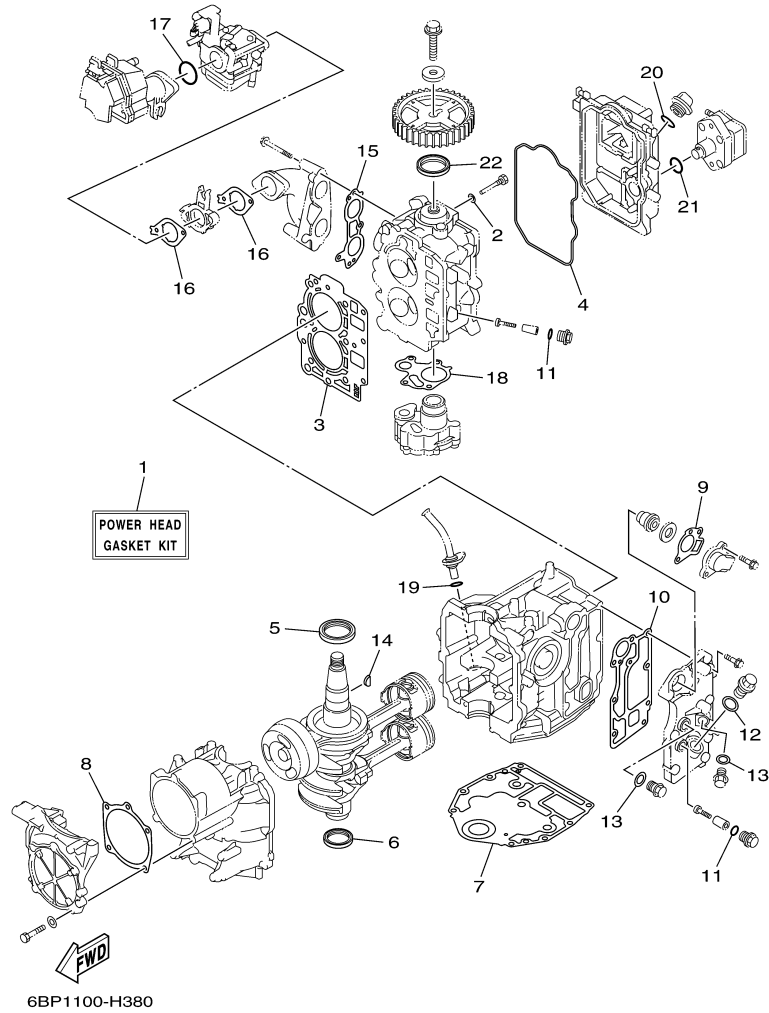

T25LA 0113 / REPAIR KIT 1

©2014 Yamaha Motor Corporation, U.S.A. All rights reserved.

Part List

T25LA 0113 / REPAIR KIT 1

REF - NO	PART NUMBER	PART NAME	QUANTITY	REMARKS
1	6BL-W0001-00-00	POWER HEAD GASKET KIT	1	
2	90430-06014-00	.GASKET	1	
3	6BL-11181-00-00	.GASKET, CYLINDER HEAD 1	1	
4	6BL-11356-00-00	.SEAL, CYLINDER 2	1	
5	93102-43M42-00	.OIL SEAL	1	
6	93101-35002-00	.OIL SEAL	1	
7	6BG-11351-00-00	.GASKET, CYLINDER	1	
8	6BL-15663-00-00	.SEAL	1	
9	62Y-12414-00-00	.GASKET, COVER	1	
10	6BL-41114-00-00	.GASKET, EXHAUST OUTER COVER	1	
11	93210-13M63-00	.O-RING	3	
12	90430-18130-00	.GASKET	1	
13	90430-14115-00	.GASKET	2	
14	90280-03M01-00	.KEY, WOODRUFF	1	
15	6BL-13645-00-00	.GASKET, MANIFOLD 1	1	
16	6BL-13646-00-00	.GASKET, MANIFOLD 2	2	
17	93210-39ME4-00	.O-RING	1	
18	6C5-13329-00-00	.GASKET, PUMP COVER	1	
19	93210-19MJ3-00	.O-RING	1	
20	93210-24M79-00	.O-RING	1	
21	93210-24M79-00	.O-RING	1	
22	93102-37M40-00	.OIL SEAL	1	

Part Notes

T25LA 0113 / REPAIR KIT 1

PART NUMBER	NOTE TEXT
62Y-12414-00-00	OEM: This part number is among the Top 100 Most Popular Marine Maintenance Parts as of March 2014.

©2014 Yamaha Motor Corporation, U.S.A. All rights reserved.