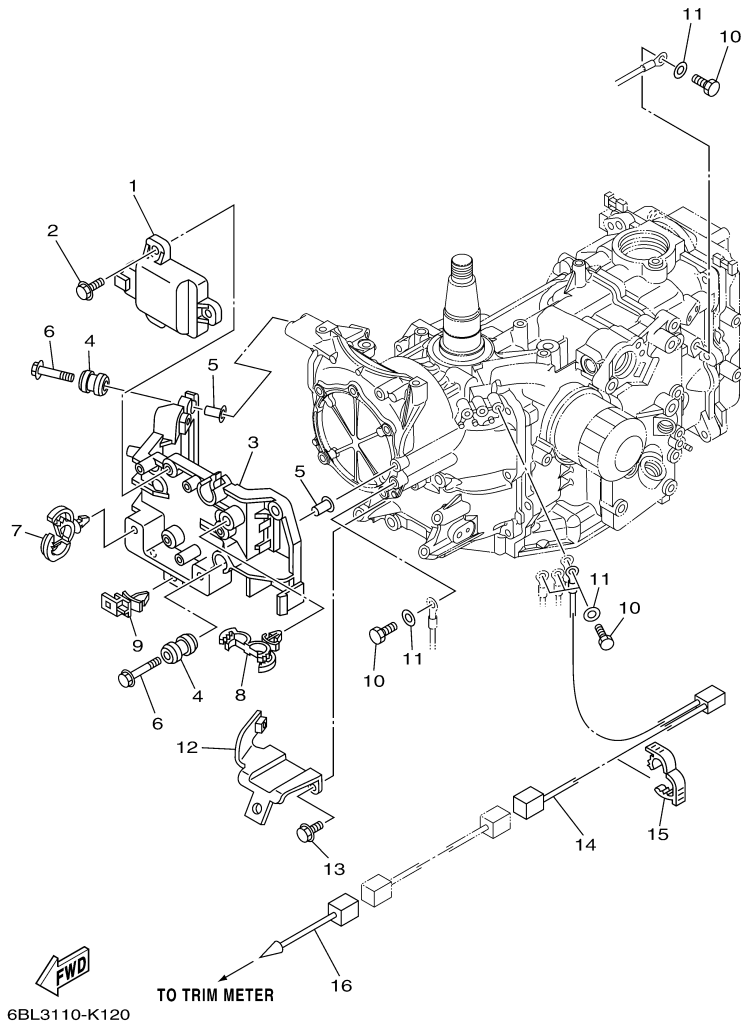

T25LA 0113 / GENERATOR

FWD
6BL5100-L100

©2014 Yamaha Motor Corporation, U.S.A. All rights reserved.

Part List

T25LA 0113 / GENERATOR

REF - NO	PART NUMBER	PART NAME	QUANTITY	REMARKS
1	6BL-85550-00-00	ROTOR ASSY	1	
2	6BL-85510-00-00	STATOR ASSY	1	
3	6AH-85580-00-00	COIL, PULSER	1	
4	6H4-11545-00-00	KEY, WOODRUFF	1	
5	90201-21M18-00	WASHER, PLATE	1	
6	90170-20137-00	NUT	1	
7	95023-06030-00	BOLT	3	
8	6BG-85561-00-94	BASE, MAGNETO	1	
9	95023-06025-00	BOLT	4	
10	97095-05016-00	.BOLT	2	
11	92995-05600-00	WASHER	2	
12	6BL-81337-00-00	COVER, FLYWHEEL	1	
13	97095-06020-00	BOLT	3	
14	92995-06600-00	WASHER	3	
15	90464-12183-00	CLAMP	2	
16	6AH-81994-40-00	LABEL, SAFETY	1	
17	6AH-81995-40-00	LABEL, WARNING	1	
18	6AH-81994-50-00	LABEL, SAFETY	1	
19	6AH-81995-50-00	LABEL, WARNING	1	

T25LA 0113 / ELECTRICAL 1

©2014 Yamaha Motor Corporation, U.S.A. All rights reserved.

Part List

T25LA 0113 / ELECTRICAL 1

REF - NO	PART NUMBER	PART NAME	QUANTITY	REMARKS
1	6BL-85540-00-00	C.D.I. UNIT ASSY	1	
2	97575-06520-00	BOLT, WITH WASHER	3	
3	6BL-81948-00-00	BRACKET	1	
4	6A0-82317-00-00	DAMPER, IGNITION COIL	4	
5	90387-06119-00	COLLAR	4	
6	95895-06030-00	BOLT, FLANGE	4	
7	90464-12183-00	CLAMP	2	
8	90464-18246-00	CLAMP	2	
9	90464-12002-00	.CLAMP	1	
10	97095-06016-00	BOLT	5	
11	92995-06600-00	WASHER	5	
12	6BL-82554-00-00	STAY, NEUTRAL SWITCH	1	
13	95895-06014-00	BOLT, FLANGE	2	
14	6BL-82553-00-00	EXTENSION, WIRE LEAD	1	
15	90464-18004-00	CLAMP	1	
16	6BL-8350U-00-00	WIRE, LEAD	1	AP