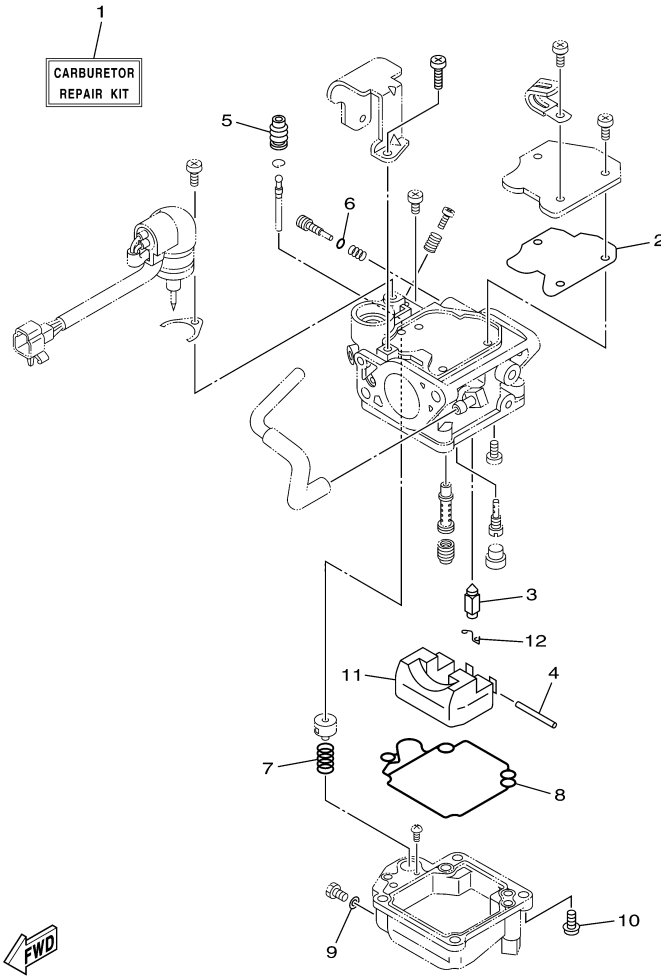

T25LA 0113 / REPAIR KIT 2

6BP1100-H390

©2014 Yamaha Motor Corporation, U.S.A. All rights reserved.

Part List

T25LA 0113 / REPAIR KIT 2

REF - NO	PART NUMBER	PART NAME	QUANTITY	REMARKS
1	6BL-W0093-00-00	CARBURETOR REPAIR KIT	1	
2	65W-14126-10-00	.GASKET	1	
3	6AH-14546-00-00	.VALVE, NEEDLE	1	
4	6H4-14548-00-00	.PIN, FLOAT ARM	1	
5	65W-14373-02-00	.COVER, PLUNGER CAP	1	
6	67C-14397-00-00	.O-RING	1	
7	65W-14335-00-00	.SPRING, PLUNGER	1	
8	65W-14384-00-00	.GASKET, FLOAT CHAMBER	1	
9	65W-14398-00-00	.GASKET	1	
10	97980-04114-00	.SCREW, WITH WASHER	4	
11	63V-14985-00-00	.FLOAT	1	
12	663-14159-00-00	.CLIP	1