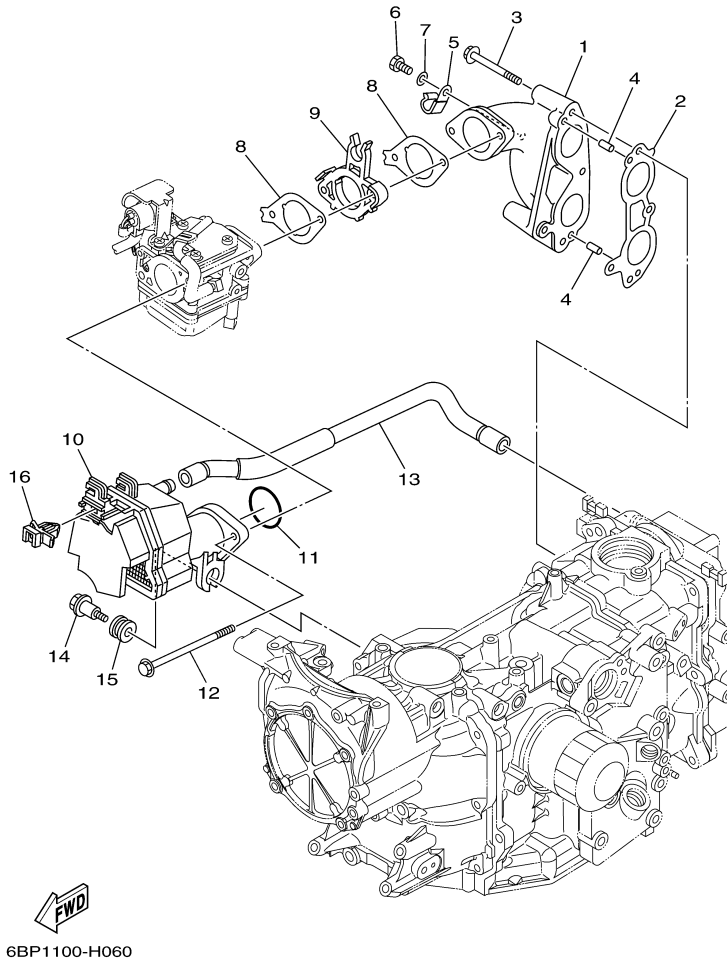

T25LA 0113 / INTAKE

©2014 Yamaha Motor Corporation, U.S.A. All rights reserved.

Part List

T25LA 0113 / INTAKE

REF - NO	PART NUMBER	PART NAME	QUANTITY	REMARKS
1	6BL-13641-00-94	MANIFOLD, INTAKE 1	1	
2	6BL-13645-00-00	.GASKET, MANIFOLD 1	1	
3	97595-06555-00	BOLT, WITH WASHER	4	
4	91690-50014-00	PIN, SPRING	2	
5	90465-08M83-00	CLAMP	1	
6	97095-06016-00	BOLT	1	
7	92995-06600-00	WASHER	1	
8	6BL-13646-00-00	.GASKET, MANIFOLD 2	2	
9	6BL-14271-00-00	INSULATOR	1	
10	6BL-14440-00-00	SILENCER ASSY, INTAKE	1	
11	93210-39ME4-00	.O-RING	1	
12	95895-06100-00	BOLT, FLANGE	2	
13	6BL-15373-00-00	PIPE, BREATHER	1	
14	90109-06MA1-00	BOLT	1	
15	90480-16616-00	GROMMET	1	
16	90464-09M47-00	CLAMP	1