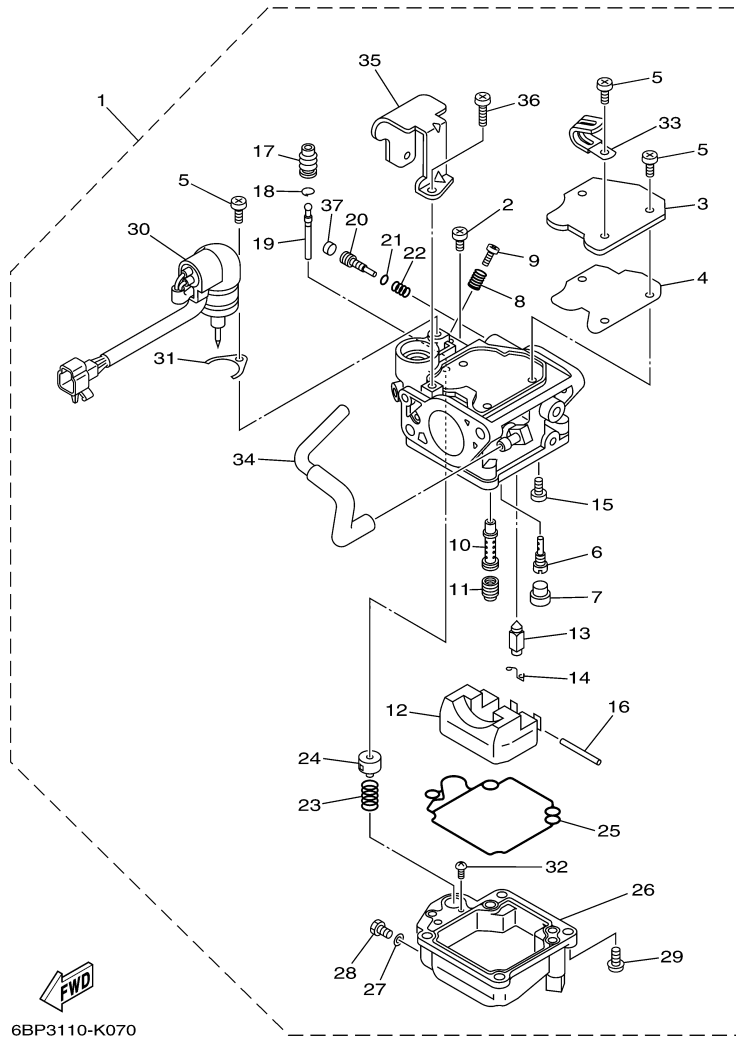

T25LA 0113 / CARBURETOR

©2014 Yamaha Motor Corporation, U.S.A. All rights reserved.

Part List

T25LA 0113 / CARBURETOR

REF - NO	PART NUMBER	PART NAME	QUANTITY	REMARKS
1	6BL-14301-00-00	CARBURETOR ASSY 1	1	
2	98580-04006-00	.SCREW, PAN HEAD	1	
3	65W-14572-00-00	.PLATE	1	
4	65W-14126-10-00	.GASKET	1	
5	97803-04010-00	.SCREW, PAN HEAD	4	
6	676-14948-05-00	.JET (#45)	1	
7	679-14966-00-00	.RUBBER CAP	1	
8	90501-10326-00	.SPRING, COMPRESSION	1	
9	63V-14523-00-00	.SCREW, STOP	1	
10	65W-14947-90-00	.JET, NEEDLE	1	
11	65W-14943-79-00	.JET, MAIN (#108)	1	
12	63V-14985-00-00	.FLOAT	1	
13	6AH-14546-00-00	.VALVE, NEEDLE	1	
14	663-14159-00-00	.CLIP	1	
15	98580-04008-00	.SCREW, PAN HEAD	1	
16	6H4-14548-00-00	.PIN, FLOAT ARM	1	
17	65W-14373-02-00	.COVER, PLUNGER CAP	1	
18	65W-1439G-00-00	.CLIP 1	1	
19	65W-14379-00-00	.ROD, STARTER	1	
20	67C-14923-00-00	.SCREW, PILOT	1	
21	67C-14397-00-00	.O-RING	1	
22	67C-14555-00-00	.SPRING	1	
23	65W-14335-00-00	.SPRING, PLUNGER	1	
24	65W-14371-00-00	.PLUNGER, STARTER	1	
25	65W-14384-00-00	.GASKET, FLOAT CHAMBER	1	
26	65W-14980-20-00	.BODY, FLOAT CHAMBER	1	
27	65W-14398-00-00	.GASKET	1	
28	65W-14992-00-00	.SCREW, DRAIN	1	
29	97980-04114-00	.SCREW, WITH WASHER	4	
30	6BL-14380-00-00	.PRIME STARTER ASSY	1	
31	65W-14346-00-00	.PLATE	1	
32	67C-14567-00-00	.SCREW	1	
33	67F-14255-00-00	.PLATE	1	
34	65W-14807-00-00	.HOSE COMP	1	
35	6BL-14346-00-00	.PLATE	1	
36	97980-04108-00	.SCREW, WITH WASHER	2	
37	67C-1432A-00-00	.PLUG	1	

Part Notes

T25LA 0113 / CARBURETOR

PART NUMBER	NOTE TEXT
6BL-14380-00-00	OEM: The O-Ring for sealing this part to the carburetor body is not shown separately. The Part Number for the O-Ring is 93210-17001-00.

©2014 Yamaha Motor Corporation, U.S.A. All rights reserved.