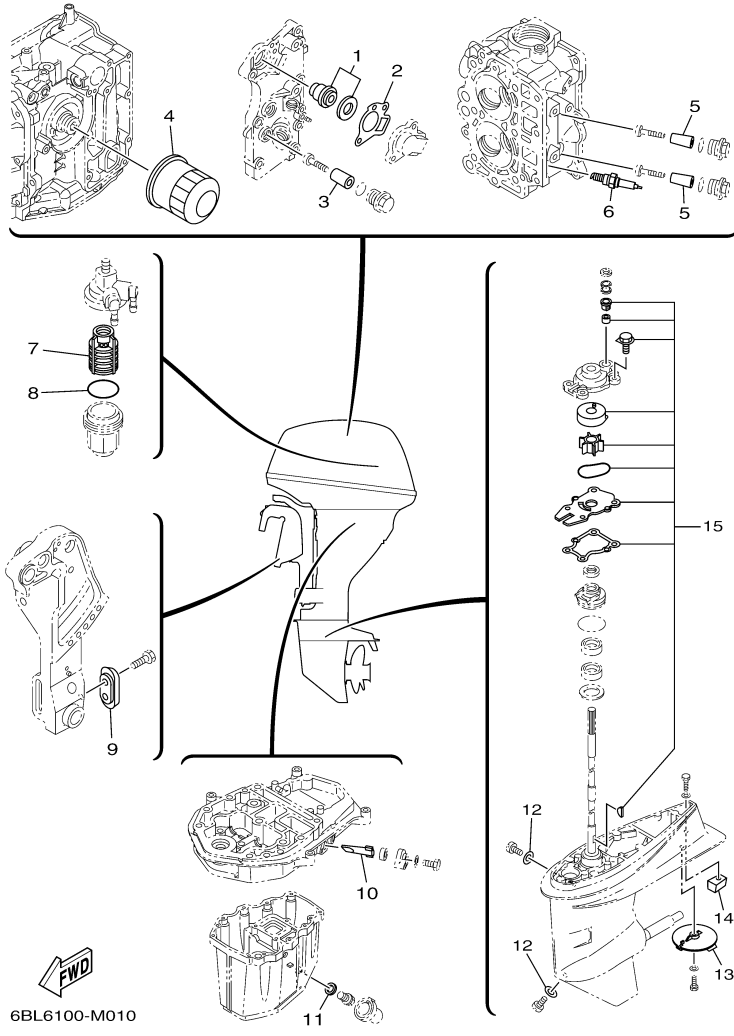

T25LA 0113 / SCHEDULED SERVICE PARTS

©2014 Yamaha Motor Corporation, U.S.A. All rights reserved.

Part List

T25LA 0113 / SCHEDULED SERVICE PARTS

REF - NO	PART NUMBER	PART NAME	QUANTITY	REMARKS
1	6G8-12411-03-00	THERMOSTAT	1	
2	62Y-12414-00-00	.GASKET, COVER	1	
3	6G8-11325-00-00	ANODE	1	
4	5GH-13440-50-00	ELEMENT ASSY, OIL CLEANER	1	
5	6BL-11325-00-00	ANODE	2	
6	DPR-6EB90-00-00	PLUG, SPARK (NGK DPR6EB)	2	
7	61N-24563-10-00	.ELEMENT, FILTER	1	
8	93210-32738-00	.O-RING	1	
9	65W-45251-00-00	ANODE	1	
10	62Y-11325-00-00	ANODE	1	
11	90430-14M09-00	.GASKET	1	
12	90430-08020-00	.GASKET	2	
13	67C-45371-00-00	TAB-TRIM	1	
14	67C-45251-00-00	ANODE	1	
15	66T-W0078-00-00	WATER PUMP REPAIR KIT	1	

©2014 Yamaha Motor Corporation, U.S.A. All rights reserved.

T25LA 0113 / TOP COWLING

6BL5110-L010

©2014 Yamaha Motor Corporation, U.S.A. All rights reserved.

Part List

T25LA 0113 / TOP COWLING

REF - NO	PART NUMBER	PART NAME	QUANTITY	REMARKS
1	6BL-42610-21-00	TOP COWLING ASSY	1	
2	6BL-42613-00-00	.MOLDING, AIR DUCT	1	
3	90167-05017-00	.SCREW, TAPPING	4	
4	6BL-42651-00-00	.HOOK	1	
5	95380-05800-00	.NUT	2	
6	6BG-42851-00-00	.COVER, CLAMP	1	
7	6BG-42649-00-00	.HOLDER, CLAMP BAND	1	
8	6BL-42652-00-00	.HOOK	1	
9	90109-06047-00	.BOLT	2	
10	90185-06M05-00	.NUT, SELF-LOCKING	2	
11	6CJ-42615-00-00	.SEAL	1	
12	6BP-42677-10-00	.GRAPHIC, FRONT	1	
13	6BL-42678-10-00	.GRAPHIC, REAR	1	
14	6BP-42681-00-00	.MARK, COWLING	2	
15	6BP-42675-10-00	.GRAPHIC, SIDE 1	1	
16	6BP-42676-10-00	.GRAPHIC, SIDE 2	1	
17	6AH-42697-10-00	.TUNING FORK MARK	1	
18	6BG-42662-00-00	.DAMPER	4	
19	67F-13434-20-00	LABEL, CAUTION	1	