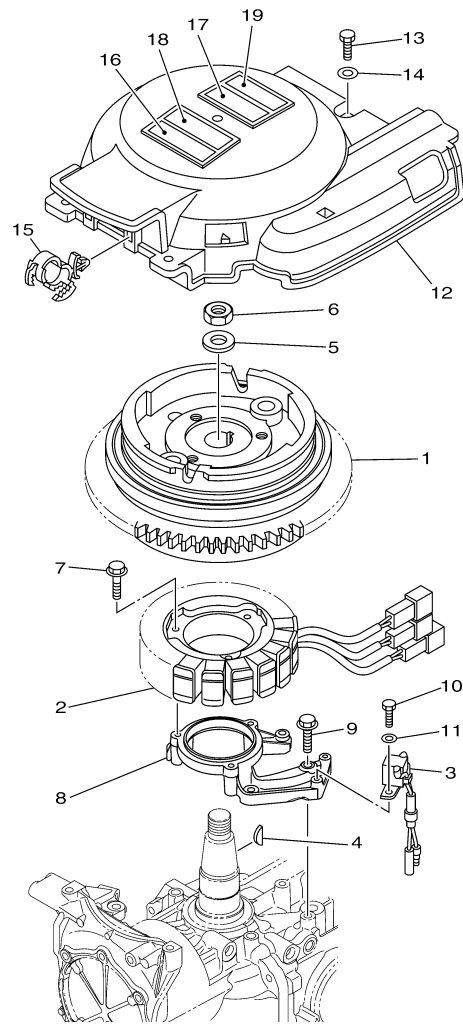

T25LA 0113 / GENERATOR

©2014 Yamaha Motor Corporation, U.S.A. All rights reserved.

Part List

T25LA 0113 / GENERATOR

REF - NO	PART NUMBER	PART NAME	QUANTITY	REMARKS
1	6BL-85550-00-00	ROTOR ASSY	1	
2	6BL-85510-00-00	STATOR ASSY	1	
3	6AH-85580-00-00	COIL, PULSER	1	
4	6H4-11545-00-00	KEY, WOODRUFF	1	
5	90201-21M18-00	WASHER, PLATE	1	
6	90170-20137-00	NUT	1	
7	95023-06030-00	BOLT	3	
8	6BG-85561-00-94	BASE, MAGNETO	1	
9	95023-06025-00	BOLT	4	
10	97095-05016-00	.BOLT	2	
11	92995-05600-00	WASHER	2	
12	6BL-81337-00-00	COVER, FLYWHEEL	1	
13	97095-06020-00	BOLT	3	
14	92995-06600-00	WASHER	3	
15	90464-12183-00	CLAMP	2	
16	6AH-81994-40-00	LABEL, SAFETY	1	
17	6AH-81995-40-00	LABEL, WARNING	1	
18	6AH-81994-50-00	LABEL, SAFETY	1	
19	6AH-81995-50-00	LABEL, WARNING	1