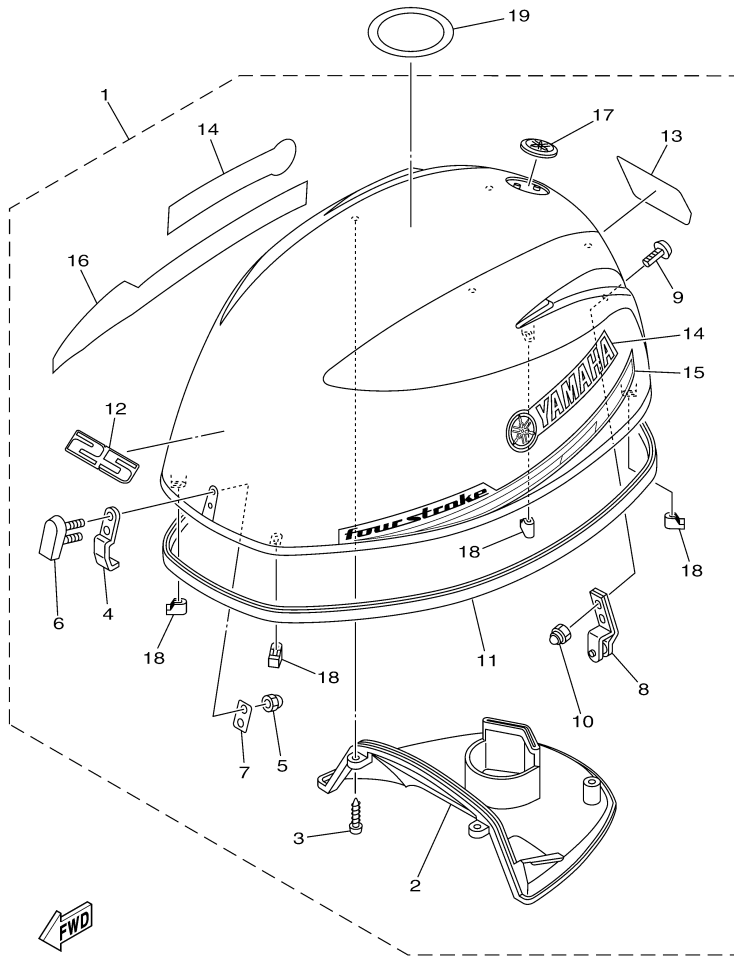

T25LA 0113 / TOP COWLING

FWD
6BL5110-L010

Part List

T25LA 0113 / TOP COWLING

REF - NO	PART NUMBER	PART NAME	QUANTITY	REMARKS
1	6BL-42610-21-00	TOP COWLING ASSY	1	
2	6BL-42613-00-00	.MOLDING, AIR DUCT	1	
3	90167-05017-00	.SCREW, TAPPING	4	
4	6BL-42651-00-00	.HOOK	1	
5	95380-05800-00	.NUT	2	
6	6BG-42851-00-00	.COVER, CLAMP	1	
7	6BG-42649-00-00	.HOLDER, CLAMP BAND	1	
8	6BL-42652-00-00	.HOOK	1	
9	90109-06047-00	.BOLT	2	
10	90185-06M05-00	.NUT, SELF-LOCKING	2	
11	6CJ-42615-00-00	.SEAL	1	
12	6BP-42677-10-00	.GRAPHIC, FRONT	1	
13	6BL-42678-10-00	.GRAPHIC, REAR	1	
14	6BP-42681-00-00	.MARK, COWLING	2	
15	6BP-42675-10-00	.GRAPHIC, SIDE 1	1	
16	6BP-42676-10-00	.GRAPHIC, SIDE 2	1	
17	6AH-42697-10-00	.TUNING FORK MARK	1	
18	6BG-42662-00-00	.DAMPER	4	
19	67F-13434-20-00	LABEL, CAUTION	1