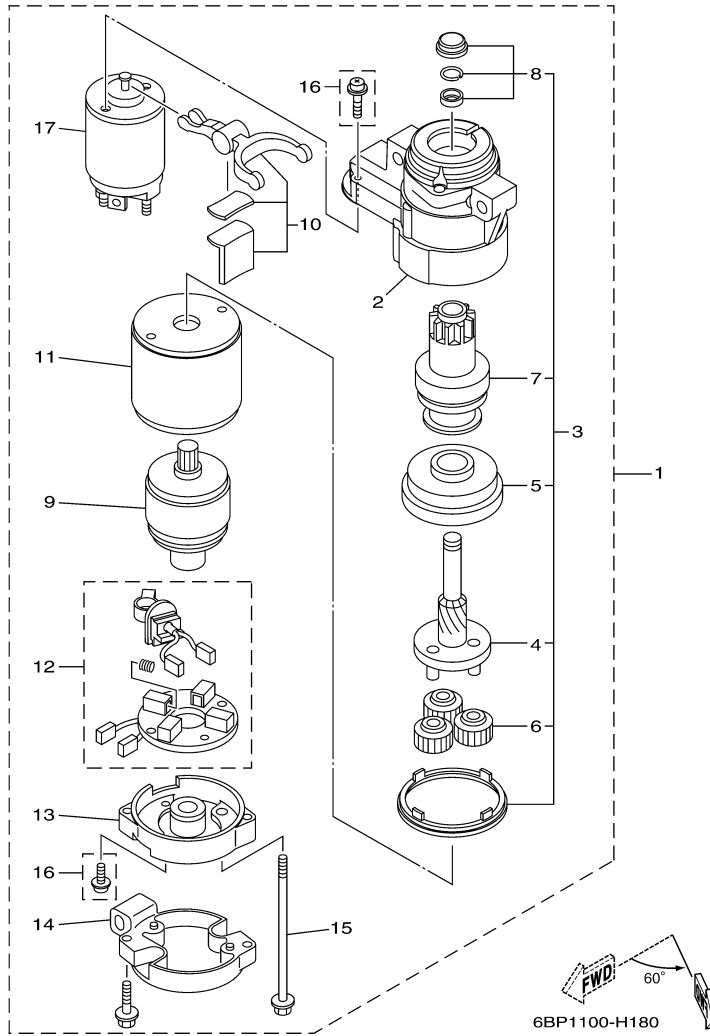

T25LA 0113 / ELECTRICAL 5

6BL1100-H150

©2014 Yamaha Motor Corporation, U.S.A. All rights reserved.

Part List

T25LA 0113 / ELECTRICAL 5

REF - NO	PART NUMBER	PART NAME	QUANTITY	REMARKS
1	62Y-84301-00-00	PILOT LIGHT ASSY 1	1	
2	6H4-83589-00-00	GASKET	1	
3	97885-06012-00	SCREW, PAN HEAD	1	
4	92995-06600-00	WASHER	1	
5	6BL-82388-00-00	PLATE	1	
6	90109-06M86-00	BOLT	2	
7	90464-18246-00	CLAMP	1	
8	6BL-82590-00-00	WIRE HARNESS ASSY	1	
9	67F-82151-00-00	.FUSE (20A)	2	
10	67F-82151-10-00	.FUSE (30A)	2	
11	67F-8215B-10-00	.CAP (YELLOW)	1	
12	67F-8215B-20-00	.CAP (GREEN)	1	
13	90464-16001-00	CLAMP	1	
14	90464-18004-00	CLAMP	1	
15	6G1-42725-00-00	GROMMET	1	
16	69J-82563-00-00	TRIM & TILT SWITCH ASSY	1	
17	69J-82587-00-00	GASKET	1	
18	63P-83614-01-00	BRACKET	1	
19	90109-06M86-00	BOLT	2	
20	67C-85415-00-00	MARK, SIGNAL LAMP	1	

T25LA 0113 / STARTING MOTOR

©2014 Yamaha Motor Corporation, U.S.A. All rights reserved.

Part List

T25LA 0113 / STARTING MOTOR

REF - NO	PART NUMBER	PART NAME	QUANTITY	REMARKS
1	6BG-81800-00-00	STARTING MOTOR ASSY	1	
2	6BG-81830-00-00	.FRONT BRACKET ASSY	1	
3	6BG-81807-00-00	.GEAR ASSY, STARTING MOTOR	1	
4	6BG-81836-00-00	..SPRING, LEVER	1	
5	6BG-81891-00-00	..GEAR, RING	1	
6	6AW-8183T-00-00	..GEAR, IDLER	3	
7	6BG-81832-00-00	..CLUTCH, OVER RUN	1	
8	6BG-81857-00-00	..RETAINER	1	
9	6BG-81850-00-00	.ARMATURE ASSY	1	
10	6BG-81839-00-00	.LEVER ASSY	1	
11	6BG-81810-00-00	.STATOR ASSY	1	
12	6BG-81840-00-00	.BRUSH HOLDER ASSY	1	
13	6BG-81820-00-00	.REAR BRACKET ASSY	1	
14	6BG-8182J-00-00	.BRACKET COMPLETE	1	
15	6BG-81826-00-00	.BOLT	2	
16	6BG-81846-00-00	.SCREW SET	1	
17	6BG-81941-00-00	.STARTER RELAY ASSY	1	