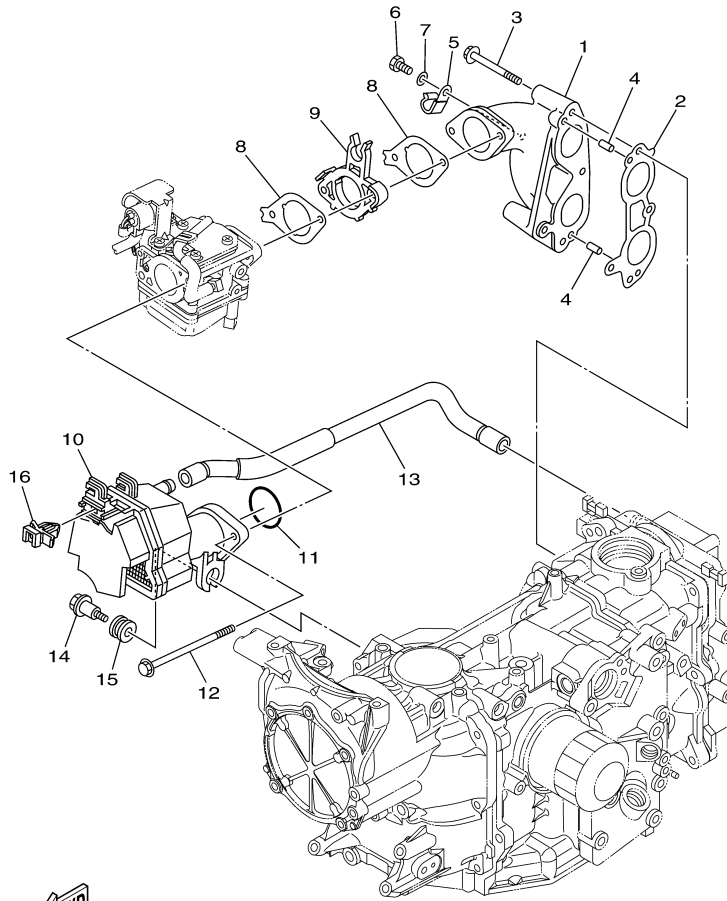

T25LA 0113 / INTAKE

6BP1100-H060

©2014 Yamaha Motor Corporation, U.S.A. All rights reserved.

Part List

T25LA 0113 / INTAKE

REF - NO	PART NUMBER	PART NAME	QUANTITY	REMARKS
1	6BL-13641-00-94	MANIFOLD, INTAKE 1	1	
2	6BL-13645-00-00	.GASKET, MANIFOLD 1	1	
3	97595-06555-00	BOLT, WITH WASHER	4	
4	91690-50014-00	PIN, SPRING	2	
5	90465-08M83-00	CLAMP	1	
6	97095-06016-00	BOLT	1	
7	92995-06600-00	WASHER	1	
8	6BL-13646-00-00	.GASKET, MANIFOLD 2	2	
9	6BL-14271-00-00	INSULATOR	1	
10	6BL-14440-00-00	SILENCER ASSY, INTAKE	1	
11	93210-39ME4-00	.O-RING	1	
12	95895-06100-00	BOLT, FLANGE	2	
13	6BL-15373-00-00	PIPE, BREATHER	1	
14	90109-06MA1-00	BOLT	1	
15	90480-16616-00	GROMMET	1	
16	90464-09M47-00	CLAMP	1