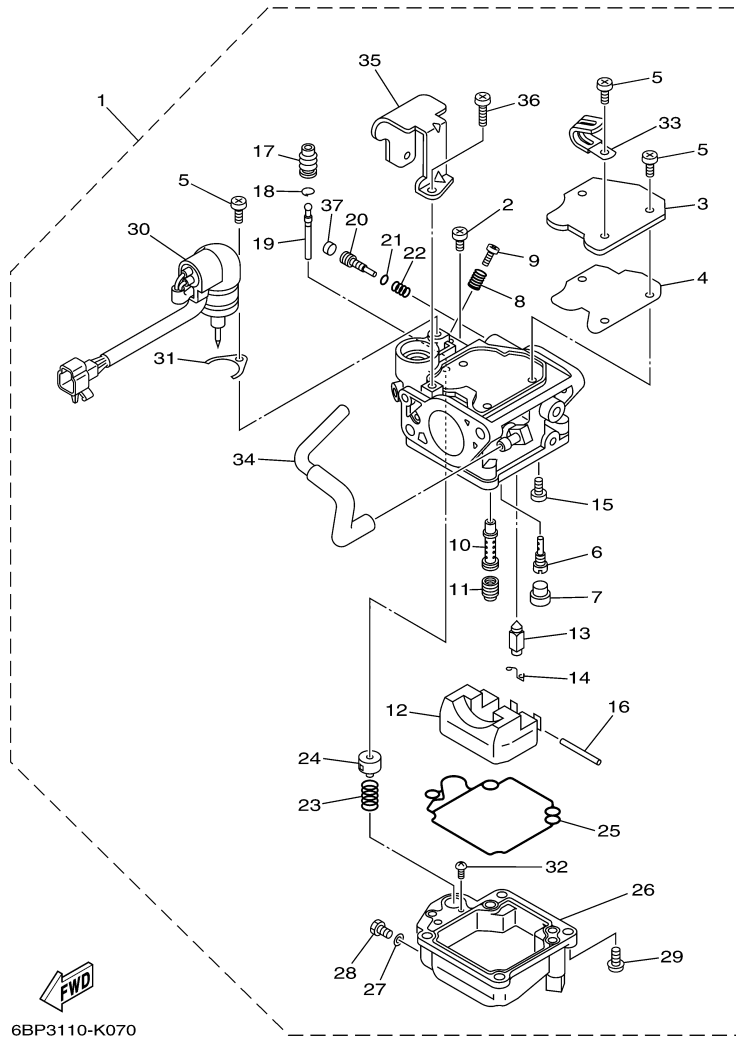

T25LA 0113 / CARBURETOR

6BP3110-K070

©2014 Yamaha Motor Corporation, U.S.A. All rights reserved.

Part List

T25LA 0113 / CARBURETOR

REF - NO	PART NUMBER	PART NAME	QUANTITY	REMARKS
1	6BL-14301-00-00	CARBURETOR ASSY 1	1	
2	98580-04006-00	.SCREW, PAN HEAD	1	
3	65W-14572-00-00	.PLATE	1	
4	65W-14126-10-00	.GASKET	1	
5	97803-04010-00	.SCREW, PAN HEAD	4	
6	676-14948-05-00	.JET (#45)	1	
7	679-14966-00-00	.RUBBER CAP	1	
8	90501-10326-00	.SPRING, COMPRESSION	1	
9	63V-14523-00-00	.SCREW, STOP	1	
10	65W-14947-90-00	.JET, NEEDLE	1	
11	65W-14943-79-00	.JET, MAIN (#108)	1	
12	63V-14985-00-00	.FLOAT	1	
13	6AH-14546-00-00	.VALVE, NEEDLE	1	
14	663-14159-00-00	.CLIP	1	
15	98580-04008-00	.SCREW, PAN HEAD	1	
16	6H4-14548-00-00	.PIN, FLOAT ARM	1	
17	65W-14373-02-00	.COVER, PLUNGER CAP	1	
18	65W-1439G-00-00	.CLIP 1	1	
19	65W-14379-00-00	.ROD, STARTER	1	
20	67C-14923-00-00	.SCREW, PILOT	1	
21	67C-14397-00-00	.O-RING	1	
22	67C-14555-00-00	.SPRING	1	
23	65W-14335-00-00	.SPRING, PLUNGER	1	
24	65W-14371-00-00	.PLUNGER, STARTER	1	
25	65W-14384-00-00	.GASKET, FLOAT CHAMBER	1	
26	65W-14980-20-00	.BODY, FLOAT CHAMBER	1	
27	65W-14398-00-00	.GASKET	1	
28	65W-14992-00-00	.SCREW, DRAIN	1	
29	97980-04114-00	.SCREW, WITH WASHER	4	
30	6BL-14380-00-00	.PRIME STARTER ASSY	1	
31	65W-14346-00-00	.PLATE	1	
32	67C-14567-00-00	.SCREW	1	
33	67F-14255-00-00	.PLATE	1	
34	65W-14807-00-00	.HOSE COMP	1	
35	6BL-14346-00-00	.PLATE	1	
36	97980-04108-00	.SCREW, WITH WASHER	2	
37	67C-1432A-00-00	.PLUG	1	

Part Notes

T25LA 0113 / CARBURETOR

PART NUMBER	NOTE TEXT
6BL-14380-00-00	OEM: The O-Ring for sealing this part to the carburetor body is not shown separately. The Part Number for the O-Ring is 93210-17001-00.

©2014 Yamaha Motor Corporation, U.S.A. All rights reserved.