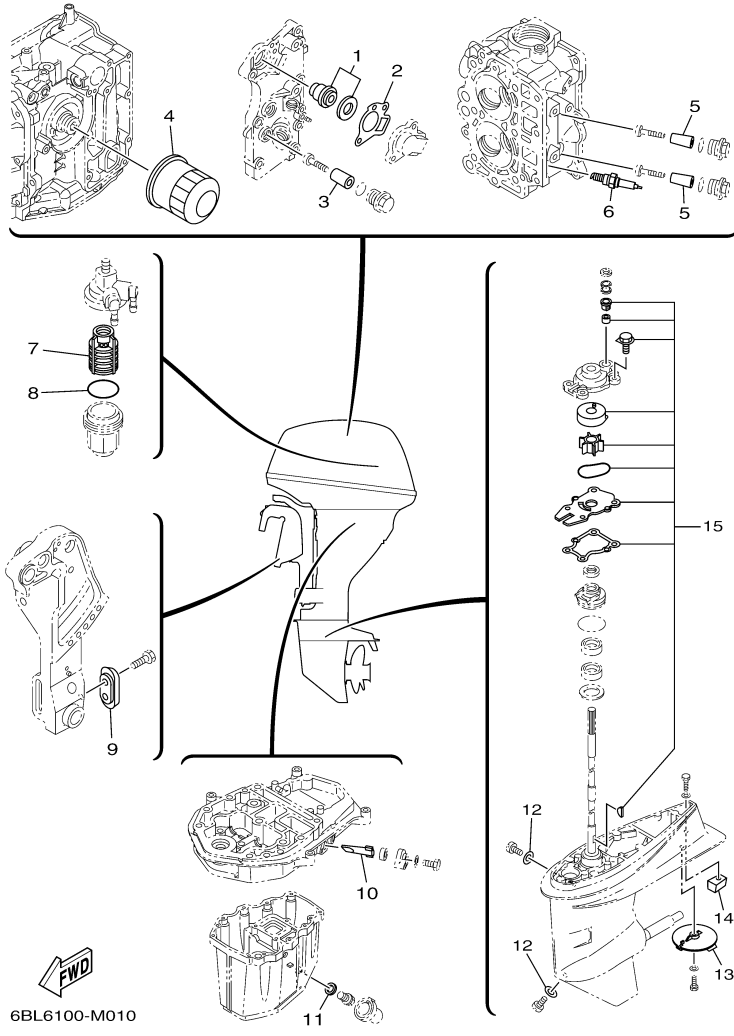

T25LA 0113 / SCHEDULED SERVICE PARTS

©2014 Yamaha Motor Corporation, U.S.A. All rights reserved.

Part List

T25LA 0113 / SCHEDULED SERVICE PARTS

REF - NO	PART NUMBER	PART NAME	QUANTITY	REMARKS
1	6G8-12411-03-00	THERMOSTAT	1	
2	62Y-12414-00-00	.GASKET, COVER	1	
3	6G8-11325-00-00	ANODE	1	
4	5GH-13440-50-00	ELEMENT ASSY, OIL CLEANER	1	
5	6BL-11325-00-00	ANODE	2	
6	DPR-6EB90-00-00	PLUG, SPARK (NGK DPR6EB)	2	
7	61N-24563-10-00	.ELEMENT, FILTER	1	
8	93210-32738-00	.O-RING	1	
9	65W-45251-00-00	ANODE	1	
10	62Y-11325-00-00	ANODE	1	
11	90430-14M09-00	.GASKET	1	
12	90430-08020-00	.GASKET	2	
13	67C-45371-00-00	TAB-TRIM	1	
14	67C-45251-00-00	ANODE	1	
15	66T-W0078-00-00	WATER PUMP REPAIR KIT	1	

©2014 Yamaha Motor Corporation, U.S.A. All rights reserved.

T25LA 0113 / TOP COWLING

FWD
6BL5110-L010

Part List

T25LA 0113 / TOP COWLING

REF - NO	PART NUMBER	PART NAME	QUANTITY	REMARKS
1	6BL-42610-21-00	TOP COWLING ASSY	1	
2	6BL-42613-00-00	.MOLDING, AIR DUCT	1	
3	90167-05017-00	.SCREW, TAPPING	4	
4	6BL-42651-00-00	.HOOK	1	
5	95380-05800-00	.NUT	2	
6	6BG-42851-00-00	.COVER, CLAMP	1	
7	6BG-42649-00-00	.HOLDER, CLAMP BAND	1	
8	6BL-42652-00-00	.HOOK	1	
9	90109-06047-00	.BOLT	2	
10	90185-06M05-00	.NUT, SELF-LOCKING	2	
11	6CJ-42615-00-00	.SEAL	1	
12	6BP-42677-10-00	.GRAPHIC, FRONT	1	
13	6BL-42678-10-00	.GRAPHIC, REAR	1	
14	6BP-42681-00-00	.MARK, COWLING	2	
15	6BP-42675-10-00	.GRAPHIC, SIDE 1	1	
16	6BP-42676-10-00	.GRAPHIC, SIDE 2	1	
17	6AH-42697-10-00	.TUNING FORK MARK	1	
18	6BG-42662-00-00	.DAMPER	4	
19	67F-13434-20-00	LABEL, CAUTION	1	