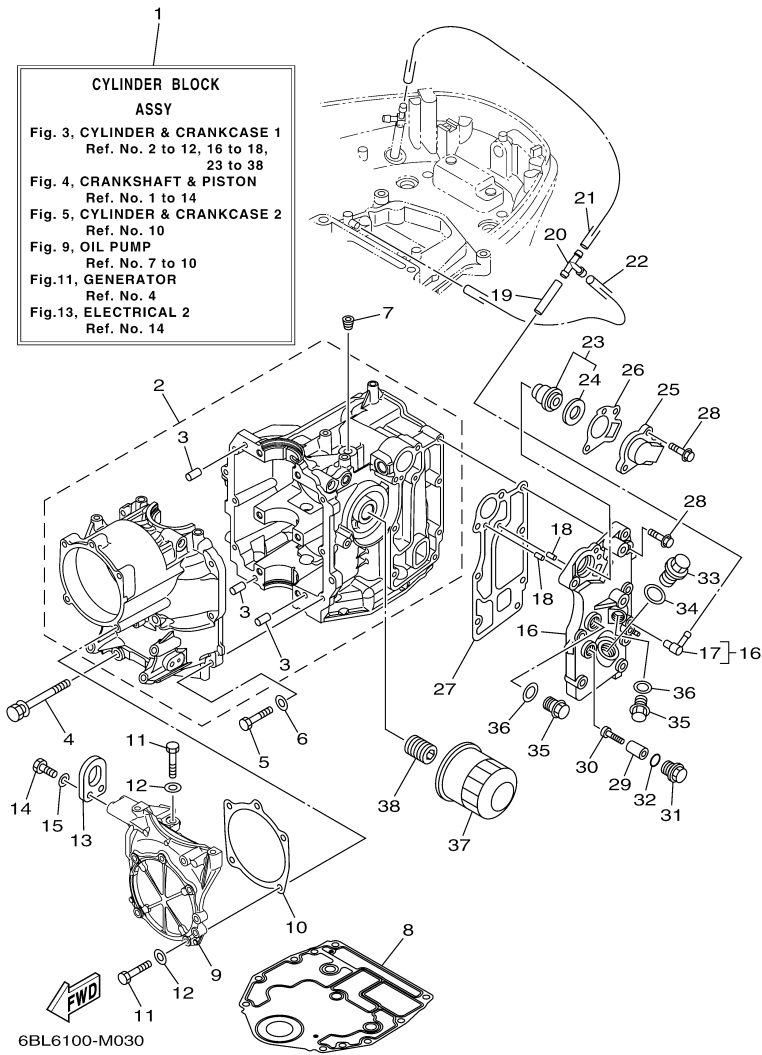

T25LA 0113 / CYLINDER CRANKCASE 1

©2014 Yamaha Motor Corporation, U.S.A. All rights reserved.

Part List

T25LA 0113 / CYLINDER CRANKCASE 1

REF - NO	PART NUMBER	PART NAME	QUANTITY	REMARKS
1	6BL-W009B-01-1S	CYLINDER BLOCK ASSY	1	
2	6BL-15100-02-00	CRANKCASE ASSY	1	
3	93606-12019-00	.PIN, DOWEL	3	
4	90119-08M01-00	BOLT, WITH WASHER	6	
5	97013-06025-00	BOLT	7	
6	92903-06600-00	WASHER, PLATE	7	
7	90344-51003-00	PLUG, TAPER SCREW	1	
8	6BG-11351-00-00	.GASKET, CYLINDER	1	
9	6BL-15121-00-1S	CRANKCASE 2	1	
10	6BL-15663-00-00	.SEAL	1	
11	97013-06025-00	BOLT	6	
12	92903-06600-00	WASHER, PLATE	6	
13	62Y-11119-00-00	HANGER, ENGINE	1	
14	97095-06020-00	BOLT	2	
15	92995-06600-00	WASHER	2	
16	6BL-41113-00-1S	OUTER COVER, EXHAUST	1	
17	676-11372-00-00	.NIPPLE, HOSE	1	
18	93604-10M03-00	PIN, DOWEL	2	
19	90445-09057-00	HOSE (L43)	1	
20	688-24378-00-00	PIPE, JOINT 3	1	
21	90445-09251-00	HOSE (L350)	1	
22	90445-09104-00	HOSE (L300)	1	
23	6G8-12411-03-00	THERMOSTAT	1	
24	688-12412-00-00	.SEAL, THERMOSTAT	1	
25	6C5-12413-00-9S	COVER, THERMOSTAT	1	
26	62Y-12414-00-00	.GASKET, COVER	1	
27	6BL-41114-00-00	.GASKET, EXHAUST OUTER COVER	1	
28	90119-06MA5-00	BOLT, WITH WASHER	8	
29	6G8-11325-00-00	ANODE	1	
30	97880-05025-00	SCREW, PAN HEAD	1	
31	6G8-11197-01-00	PLUG, BLIND	1	
32	93210-13M63-00	.O-RING	1	
33	90340-18M09-00	PLUG, STRAIGHT SCREW	1	
34	90430-18130-00	.GASKET	1	
35	90340-14M06-00	PLUG, STRAIGHT SCREW	2	
36	90430-14115-00	.GASKET	2	
37	5GH-13440-50-00	ELEMENT ASSY, OIL CLEANER	1	
38	6C5-12858-00-00	BOLT, UNION	1	

Part Notes

T25LA 0113 / CYLINDER CRANKCASE 1

PART NUMBER	NOTE TEXT
62Y-12414-00-00	OEM: This part number is among the Top 100 Most Popular Marine Maintenance Parts as of March 2014.

©2014 Yamaha Motor Corporation, U.S.A. All rights reserved.