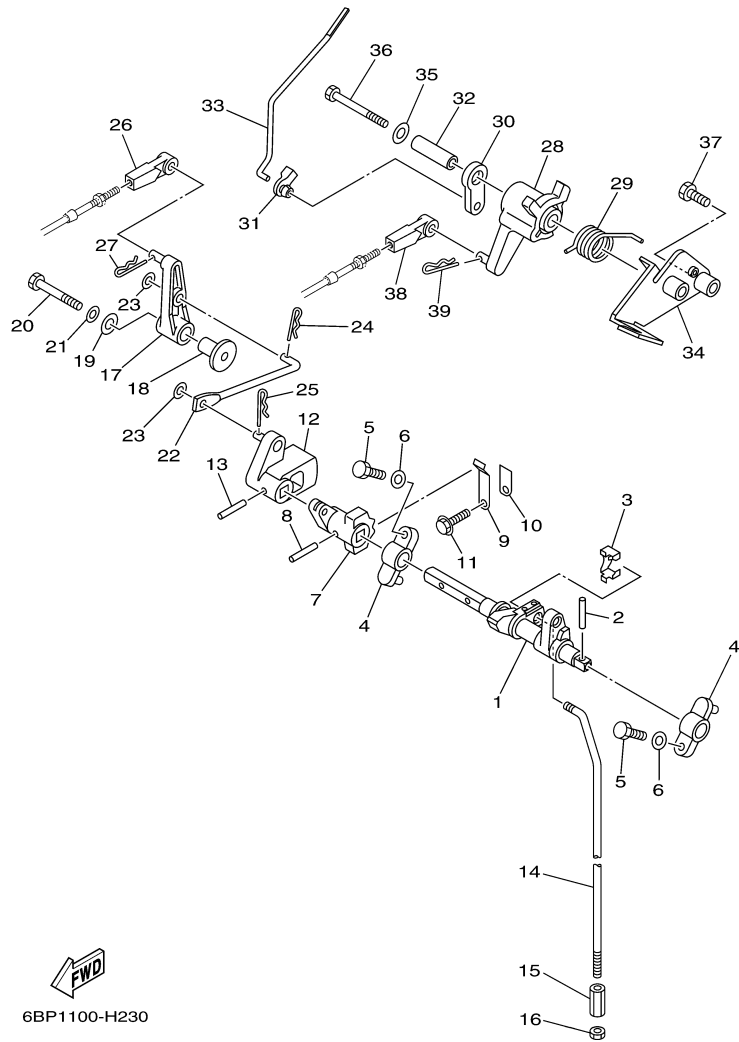

T25LA 0113 / CONTROL

©2014 Yamaha Motor Corporation, U.S.A. All rights reserved.

Part List

T25LA 0113 / CONTROL

REF - NO	PART NUMBER	PART NAME	QUANTITY	REMARKS
1	6BL-44121-00-00	LEVER, SHIFT ROD	1	
2	90254-03M05-00	PIN, SPRING	1	
3	6AH-26364-00-00	END, CABLE 2	1	
4	6G1-41662-01-94	BRACKET 2	2	
5	97095-06020-00	BOLT	2	
6	92995-06600-00	WASHER	2	
7	6BL-44173-00-00	LEVER, SHIFT CONTROL	1	
8	90254-03M05-00	PIN, SPRING	1	
9	65W-44116-00-00	SPRING	1	
10	66R-44114-00-00	STOPPER	1	
11	95895-06014-00	BOLT, FLANGE	1	
12	6BL-44142-00-00	JOINT	1	
13	90254-03M05-00	PIN, SPRING	1	
14	6BL-44143-00-00	ROD, SHIFT	1	
15	67C-44146-00-00	CONNECTOR, SHIFT ROD	1	
16	95380-06700-00	NUT	1	
17	6BL-44125-00-00	.LEVER, SHIFT ROD	1	
18	90387-06M86-00	.COLLAR	1	
19	90201-06M31-00	.WASHER, PLATE	1	
20	97095-06035-00	BOLT	1	
21	92995-06600-00	WASHER	1	
22	6BL-44192-00-00	.LINK, SHIFT ROD	1	
23	90201-05M06-00	.WASHER, PLATE	2	
24	90468-10005-00	CLIP	1	
25	90468-18001-00	CLIP	1	
26	663-48344-00-00	.CABLE END, REMOTE CONTROL	1	
27	90468-18008-00	CLIP	1	
28	6BL-41638-00-00	.PULLEY	1	
29	90508-20040-00	.SPRING, TORSION	1	
30	65W-41283-00-00	.LEVER, FREE ACCEL.	1	
31	6J8-41262-00-00	JOINT, CHOKE LEVER	1	
32	90387-06139-00	.COLLAR	1	
33	6BL-41211-00-00	.LINK, ACCEL.	1	
34	6BL-14571-10-00	.BRACKET, THROTTLE	1	
35	90201-06M31-00	.WASHER, PLATE	1	
36	97095-06065-00	.BOLT	1	
37	97095-06025-00	BOLT	1	
38	663-48344-00-00	.CABLE END, REMOTE CONTROL	1	
39	90468-18008-00	CLIP	1	

Part Notes

T25LA 0113 / CONTROL

PART NUMBER		NOTE TEXT
90468-18008-00		OEM: This part number is among the Top 100 Most Popular Marine Maintenance Parts as of March 2014.
90468-18008-00		OEM: This part number is among the Top 100 Most Popular Marine Maintenance Parts as of March 2014.

©2014 Yamaha Motor Corporation, U.S.A. All rights reserved.