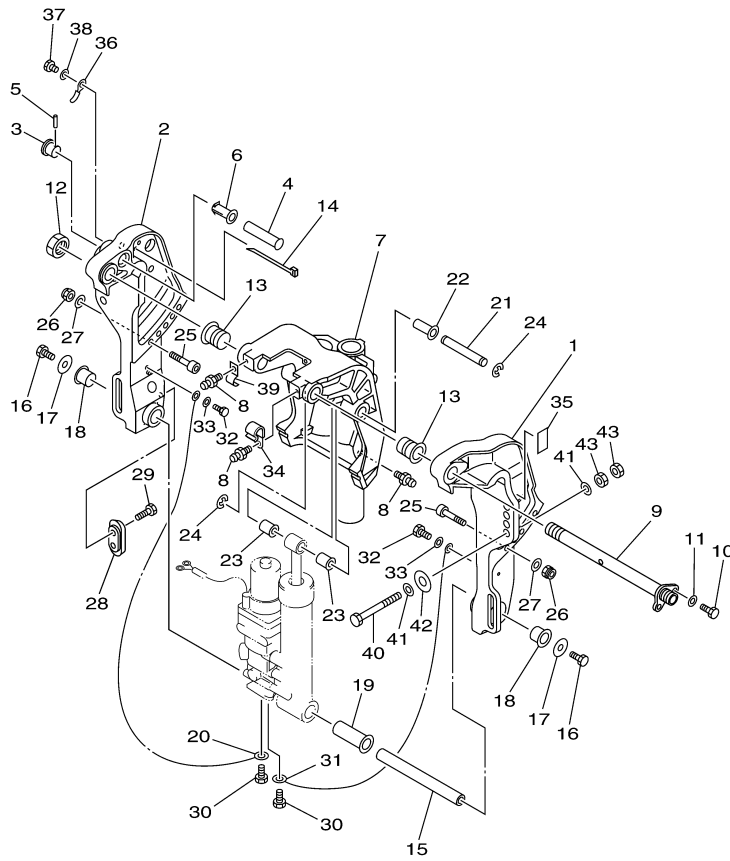

T25LA 0113 / BRACKET 1

6BL3100-K200

©2014 Yamaha Motor Corporation, U.S.A. All rights reserved.

Part List

T25LA 0113 / BRACKET 1

REF - NO	PART NUMBER	PART NAME	QUANTITY	REMARKS
1	6K9-43111-10-4D	BRACKET, CLAMP 1	1	
2	6BG-43112-10-4D	BRACKET, CLAMP 2	1	
3	65W-43192-00-00	KNOB, STOPPER	1	
4	65W-43191-00-00	SHAFT, STOPPER	1	
5	91690-30018-00	PIN, SPRING	1	
6	90386-14MA1-00	BUSH	1	
7	6BG-43311-10-4D	BRACKET, SWIVEL 1	1	
8	93700-06M03-00	NIPPLE, GREASE	3	
9	6K9-43131-01-00	BOLT, CLAMP BRACKET	1	
10	97095-08020-00	BOLT	1	
11	92995-08600-00	WASHER	1	
12	90185-22M11-00	NUT, SELF-LOCKING	1	
13	90386-22MA4-00	BUSH	2	
14	90465-13M11-00	CLAMP	2	
15	90249-18M35-00	PIN	1	
16	97080-08016-00	BOLT	2	
17	90201-08M00-00	WASHER, PLATE	2	
18	90386-18M44-00	BUSH	2	
19	90386-18MA0-00	BUSH	1	
20	6H1-82148-00-00	WIRE, LEAD 4	1	
21	90249-12M38-00	PIN	1	
22	90381-12M10-00	BUSH, SOLID	1	
23	90381-12M11-00	BUSH, SOLID	2	
24	99080-10600-00	CIRCLIP	2	
25	90110-10M02-00	BOLT, HEXAGON SOCKET HEAD	2	
26	90185-10M13-00	NUT, SELF-LOCKING	2	
27	92995-10600-00	WASHER	2	
28	65W-45251-00-00	ANODE	1	
29	90101-06020-00	BOLT	2	
30	97085-06010-00	BOLT	2	
31	6U0-82127-00-00	WIRE, LEAD 2	1	
32	97095-06014-00	BOLT	2	
33	92995-06600-00	WASHER	2	
34	90465-08M07-00	CLAMP	1	
35	63V-82377-50-00	LABEL (SPARK,IGNITION)	1	
36	90465-10M77-00	CLAMP	1	
37	97095-06014-00	BOLT	1	
38	92995-06600-00	WASHER	1	
39	90465-08M63-00	CLAMP	1	
40	90101-12M65-00	BOLT	4	
41	90201-12062-00	WASHER, PLATE	8	
42	90201-12426-00	WASHER, PLATE	4	
43	95380-12600-00	NUT	8	

Part Notes

T25LA 0113 / BRACKET 1

PART NUMBER	NOTE TEXT
65W-45251-00-00	OEM: This part number is among the Top 100 Most Popular Marine Maintenance Parts as of March 2014.

©2014 Yamaha Motor Corporation, U.S.A. All rights reserved.