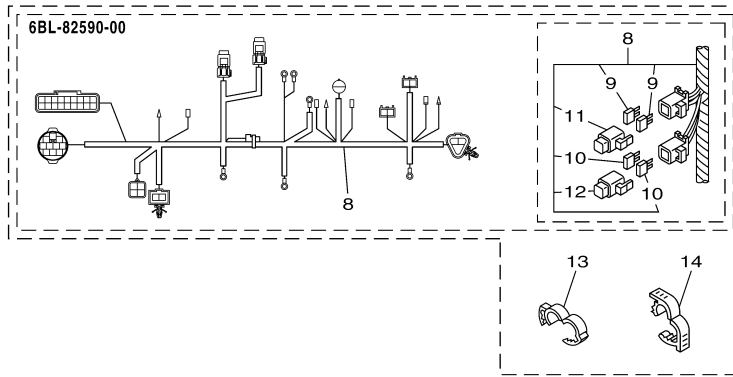

T25LA 0113 / ELECTRICAL 5

6BL1100-H150

Part List

T25LA 0113 / ELECTRICAL 5

REF - NO	PART NUMBER	PART NAME	QUANTITY	REMARKS
1	62Y-84301-00-00	PILOT LIGHT ASSY 1	1	
2	6H4-83589-00-00	GASKET	1	
3	97885-06012-00	SCREW, PAN HEAD	1	
4	92995-06600-00	WASHER	1	
5	6BL-82388-00-00	PLATE	1	
6	90109-06M86-00	BOLT	2	
7	90464-18246-00	CLAMP	1	
8	6BL-82590-00-00	WIRE HARNESS ASSY	1	
9	67F-82151-00-00	.FUSE (20A)	2	
10	67F-82151-10-00	.FUSE (30A)	2	
11	67F-8215B-10-00	.CAP (YELLOW)	1	
12	67F-8215B-20-00	.CAP (GREEN)	1	
13	90464-16001-00	CLAMP	1	
14	90464-18004-00	CLAMP	1	
15	6G1-42725-00-00	GROMMET	1	
16	69J-82563-00-00	TRIM & TILT SWITCH ASSY	1	
17	69J-82587-00-00	GASKET	1	
18	63P-83614-01-00	BRACKET	1	
19	90109-06M86-00	BOLT	2	
20	67C-85415-00-00	MARK, SIGNAL LAMP	1