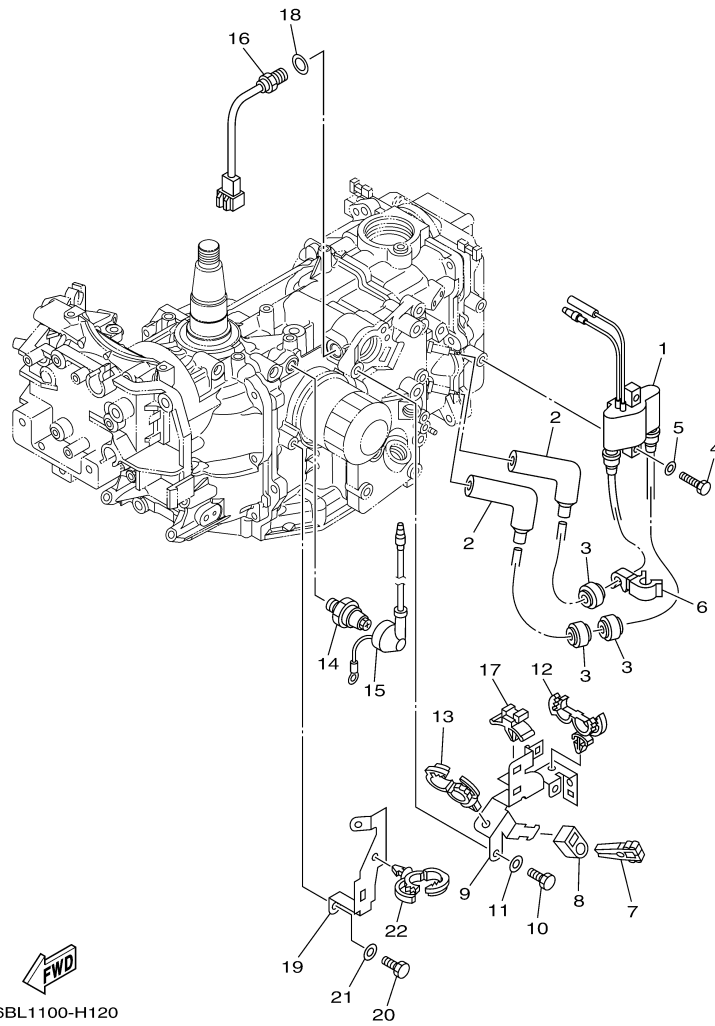

T25LA 0113 / ELECTRICAL 2

©2014 Yamaha Motor Corporation, U.S.A. All rights reserved.

Part List

T25LA 0113 / ELECTRICAL 2

REF - NO	PART NUMBER	PART NAME	QUANTITY	REMARKS
1	6F5-85570-13-00	IGNITION COIL ASSY	1	
2	6AH-82370-00-00	PLUG CAP ASSY	2	
3	90480-25003-00	GROMMET	3	
4	97095-06025-00	BOLT	2	
5	92995-06600-00	WASHER	2	
6	90464-09018-00	CLAMP	1	
7	67F-2812A-00-00	.PULLER, FUSE	1	
8	67C-82155-00-00	BAND	1	
9	6BL-8339X-00-00	CLAMP, CORD	1	
10	97095-06016-00	BOLT	2	
11	92995-06600-00	WASHER	2	
12	90464-18246-00	CLAMP	1	
13	90464-20181-00	CLAMP	1	
14	64J-82504-00-00	OIL PRESSURE SWITCH ASSY	1	
15	68V-81315-00-00	LEAD WIRE ASSY	1	
16	6CJ-85790-00-00	THERMOSENSOR ASSY	1	
17	90464-09M47-00	CLAMP	1	
18	90430-14115-00	.GASKET	1	
19	6BL-82389-00-00	PLATE 2	1	
20	97095-06016-00	BOLT	2	
21	92995-06600-00	WASHER	2	
22	90464-20181-00	CLAMP	1