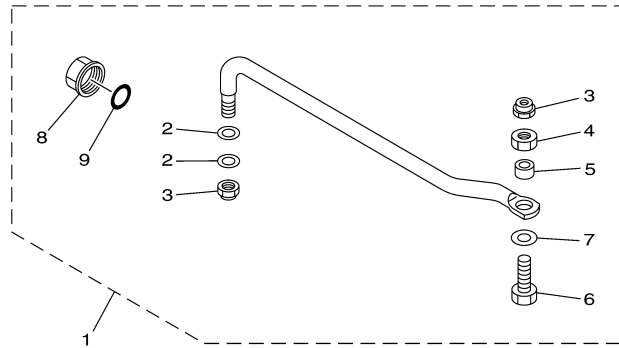

T25LA 0113 / STEERING GUIDE

6BG1100-H340

Part List

T25LA 0113 / STEERING GUIDE

REF - NO	PART NUMBER	PART NAME	QUANTITY	REMARKS
1	6BG-61350-00-00	STEERING GUIDE ATTACHMENT KIT	1	AP
2	90201-10M20-00	.WASHER, PLATE	2	
3	90185-09M01-00	.NUT, SELF-LOCKING	2	
4	90170-09M03-00	.NUT	1	
5	90387-10M42-00	.COLLAR	1	
6	90101-09M01-00	.BOLT	1	
7	90201-10M63-00	.WASHER, PLATE	1	
8	6E5-43145-01-00	.CAP, CLAMP BRACKET	1	
9	93210-16275-00	.O-RING	1