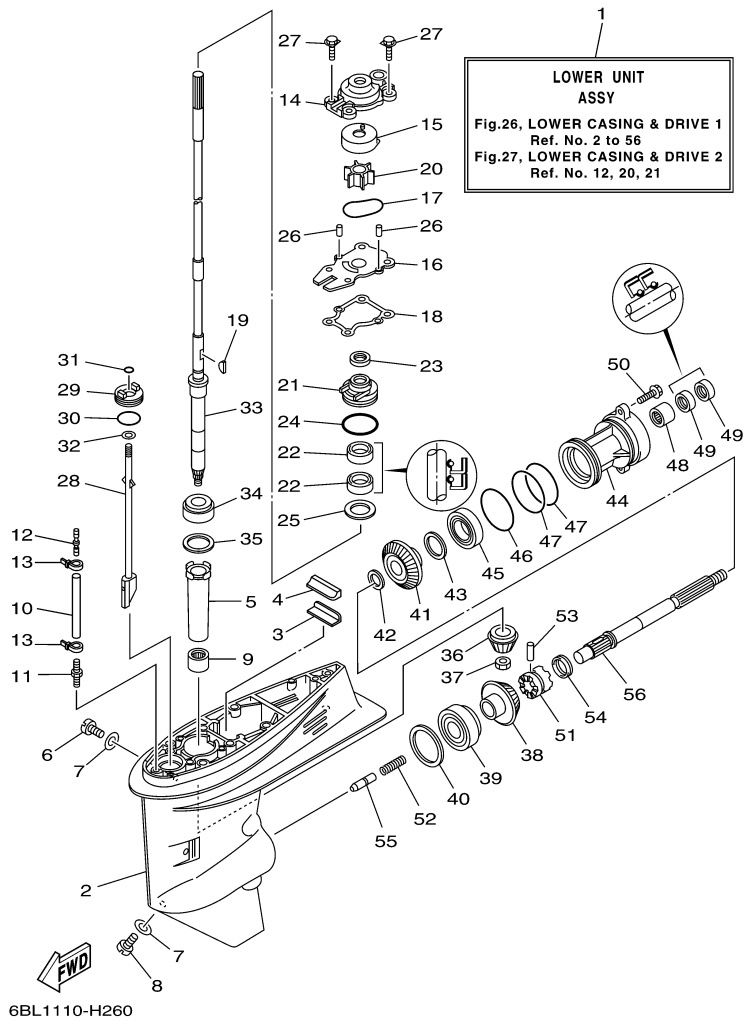

T25LA 0113 / LOWER CASING DRIVE 1

©2014 Yamaha Motor Corporation, U.S.A. All rights reserved.

Part List

T25LA 0113 / LOWER CASING DRIVE 1

REF - NO	PART NUMBER	PART NAME	QUANTITY	REMARKS
1	6BL-45300-11-4D	LOWER UNIT ASSY	1	L(20.8")
2	67C-45301-00-4D	CASING, LOWER	1	
3	663-45376-00-00	GUIDE, SEAL DAMPER	1	
4	63D-45375-00-00	DAMPER, SEAL	1	
5	6H4-45536-00-00	SLEEVE, DRIVE SHAFT	1	
6	90340-08002-00	PLUG, STRAIGHT SCREW	1	
7	90430-08020-00	.GASKET	2	
8	688-45341-10-00	PLUG, DRAIN	1	
9	93315-32224-00	BEARING	1	
10	90445-07ME8-00	HOSE (L80)	1	L(20.8")
11	6E5-45378-00-00	NIPPLE, HOSE	1	
12	6E5-83558-10-00	END, NIPPLE	1	
13	90465-11M10-00	CLAMP	2	
14	6BL-44311-00-00	HOUSING, WATER PUMP	1	
15	63D-44322-00-00	.INSERT, CARTRIDGE	1	
16	66T-44323-00-00	.OUTER PLATE, CARTRIDGE	1	
17	93210-59MG7-00	.O-RING	1	
18	63D-44316-00-00	.GASKET, WATER PUMP	1	
19	90280-03M03-00	.KEY, WOODRUFF	1	
20	6H4-44352-02-00	.IMPELLER	1	
21	6BG-44341-00-00	HOUSING, WATER PUMP	1	
22	93101-22M60-00	.OIL SEAL	2	
23	66T-45344-01-00	COVER, OIL SEAL	1	
24	93210-48001-00	.O-RING	1	
25	90201-27M00-00	WASHER, PLATE	1	
26	93604-08062-00	PIN, DOWEL	2	
27	90119-08M15-00	.BOLT, WITH WASHER	4	
28	67C-44150-10-00	SHIFT CAM ASSY	1	L(20.8")
29	68U-45321-00-00	PLATE	1	
30	93210-33MG4-00	.O-RING	1	
31	93210-06ME6-00	.O-RING	1	
32	92990-06600-00	WASHER, PLATE	1	
33	6BL-45501-10-00	DRIVE SHAFT COMP.	1	L(20.8")
34	93332-00001-00	BEARING	1	
35	663-45587-01-00	SHIM (T:0.10MM)	1	UR
35	663-45587-10-00	SHIM (T:0.12MM)	1	UR
35	663-45587-20-00	SHIM (T:0.15MM)	1	UR
35	663-45587-30-00	SHIM (T:0.18MM)	1	UR
35	663-45587-40-00	SHIM (T:0.30MM)	1	UR
35	663-45587-50-00	SHIM (T:0.40MM)	1	UR
35	663-45587-60-00	SHIM (T:0.50MM)	1	UR
36	68U-45551-00-00	PINION (12T)	1	
37	90179-10M38-00	NUT	1	
38	68U-45560-00-00	GEAR 1 (29T)	1	
39	93332-00003-00	BEARING	1	
40	663-45567-01-00	SHIM (T:0.10MM)	1	UR
40	663-45567-10-00	SHIM (T:0.12MM)	1	UR
40	663-45567-20-00	SHIM (T:0.15MM)	1	UR
40	663-45567-30-00	SHIM (T:0.18MM)	1	UR
40	663-45567-40-00	SHIM (T:0.30MM)	1	UR
40	663-45567-50-00	SHIM (T:0.40MM)	1	UR
40	663-45567-60-00	SHIM (T:0.50MM)	1	UR
41	68U-45571-00-00	GEAR 2 (29T)	1	
42	90201-22429-00	WASHER, PLATE	1