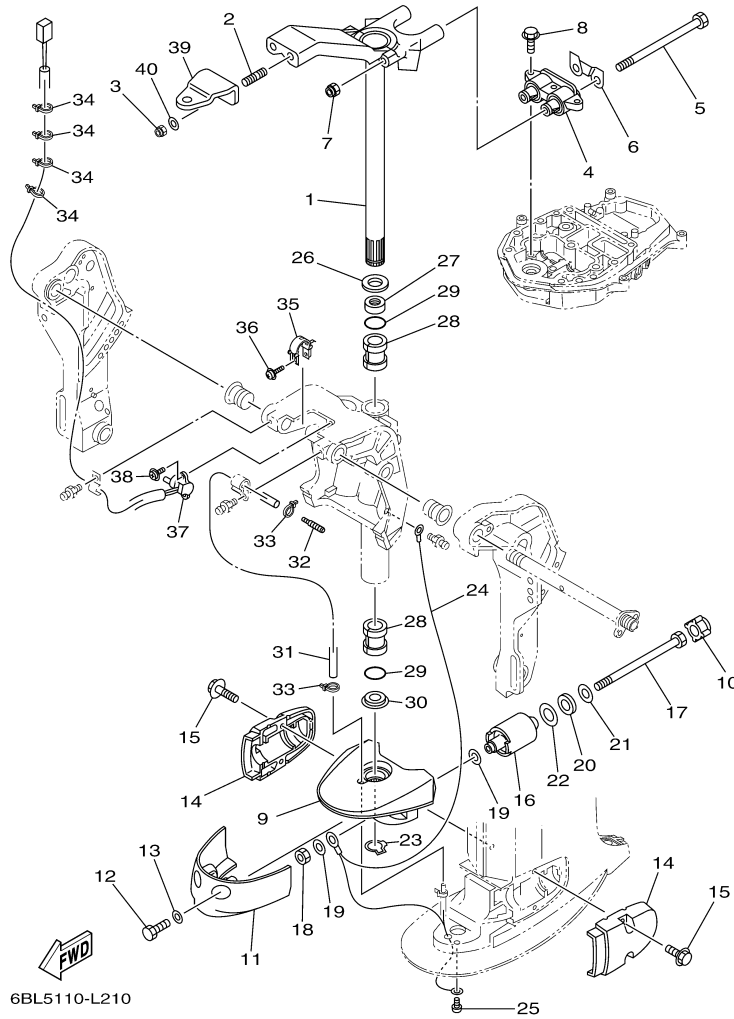

T25LA 0113 / BRACKET 2

©2014 Yamaha Motor Corporation, U.S.A. All rights reserved.

Part List

T25LA 0113 / BRACKET 2

REF - NO	PART NUMBER	PART NAME	QUANTITY	REMARKS
1	6BG-42510-10-4D	STEERING BRACKET ASSY	1	
2	90116-10M28-00	BOLT, STUD	2	
3	90185-10051-00	NUT, SELF-LOCKING	2	
4	67C-44514-10-94	MOUNT DAMPER, UPPER SIDE	1	
5	90101-08M15-00	BOLT	2	
6	66T-44526-30-00	PLATE	1	
7	90185-08045-00	NUT, SELF-LOCKING	2	
8	97575-08530-00	BOLT, WITH WASHER	3	
9	67C-44551-10-4D	HOUSING, LOWER MOUNT RUBBER 1	1	
10	69W-44575-00-00	DAMPER, LOWER MOUNT RUBBER	2	
11	67C-44553-00-4D	COVER, LOWER MOUNT	1	
12	97095-08020-00	BOLT	2	
13	92995-08600-00	WASHER	2	
14	6C5-44552-00-4D	HOUSING, LOWER MOUNT RUBBER 2	2	
15	97575-08530-00	BOLT, WITH WASHER	4	
16	68U-44555-11-00	MOUNT DAMPER, LOWER SIDE	2	L(20.8")
17	90109-12MA3-00	BOLT	2	
18	95380-12700-00	NUT	2	
19	90201-12M16-00	WASHER, PLATE	4	
20	90202-21100-00	WASHER, PLATE	2	
21	90201-13M19-00	WASHER, PLATE	2	
22	90201-22M05-00	WASHER, PLATE	2	
23	93410-28M06-00	CIRCLIP	1	
24	67C-82127-10-00	WIRE, LEAD 2	1	
25	97885-06008-00	SCREW, PAN HEAD	1	
26	90201-30M00-00	WASHER, PLATE	1	
27	90386-30M78-00	BUSH	1	
28	90386-30M77-00	BUSH	2	
29	93210-29M94-00	O-RING	2	
30	90386-30M60-00	BUSH	1	
31	90445-07M53-00	HOSE (L700)	1	
32	6E5-83558-00-00	END, NIPPLE	1	
33	90465-11M10-00	CLAMP	2	
34	90465-11M10-00	CLAMP	4	
35	6K9-43139-10-00	CAM, TRIM SENDER	1	
36	90159-05059-00	SCREW, WITH WASHER	1	
37	67H-83672-01-00	TRIM SENDER	1	
38	97985-06216-00	SCREW, WITH WASHER	2	
39	65W-48511-01-00	HOOK, STEERING	1	
40	90201-10049-00	WASHER, PLATE	2