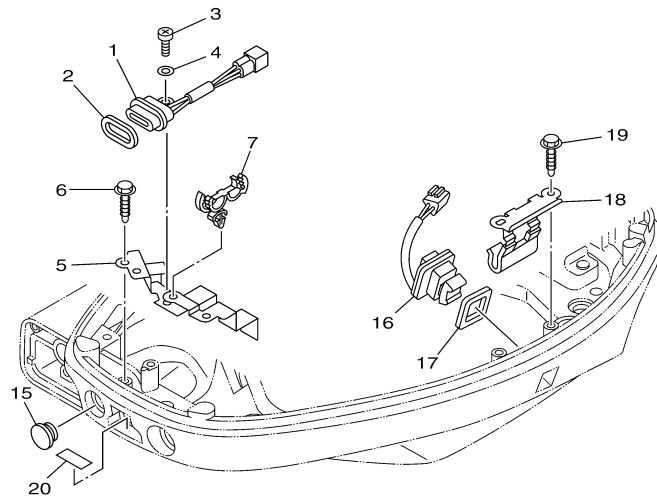

T25LA 0113 / ELECTRICAL 5

6BL1100-H150

Part List

T25LA 0113 / ELECTRICAL 5

REF - NO	PART NUMBER	PART NAME	QUANTITY	REMARKS
1	62Y-84301-00-00	PILOT LIGHT ASSY 1	1	
2	6H4-83589-00-00	GASKET	1	
3	97885-06012-00	SCREW, PAN HEAD	1	
4	92995-06600-00	WASHER	1	
5	6BL-82388-00-00	PLATE	1	
6	90109-06M86-00	BOLT	2	
7	90464-18246-00	CLAMP	1	
8	6BL-82590-00-00	WIRE HARNESS ASSY	1	
9	67F-82151-00-00	.FUSE (20A)	2	
10	67F-82151-10-00	.FUSE (30A)	2	
11	67F-8215B-10-00	.CAP (YELLOW)	1	
12	67F-8215B-20-00	.CAP (GREEN)	1	
13	90464-16001-00	CLAMP	1	
14	90464-18004-00	CLAMP	1	
15	6G1-42725-00-00	GROMMET	1	
16	69J-82563-00-00	TRIM & TILT SWITCH ASSY	1	
17	69J-82587-00-00	GASKET	1	
18	63P-83614-01-00	BRACKET	1	
19	90109-06M86-00	BOLT	2	
20	67C-85415-00-00	MARK, SIGNAL LAMP	1