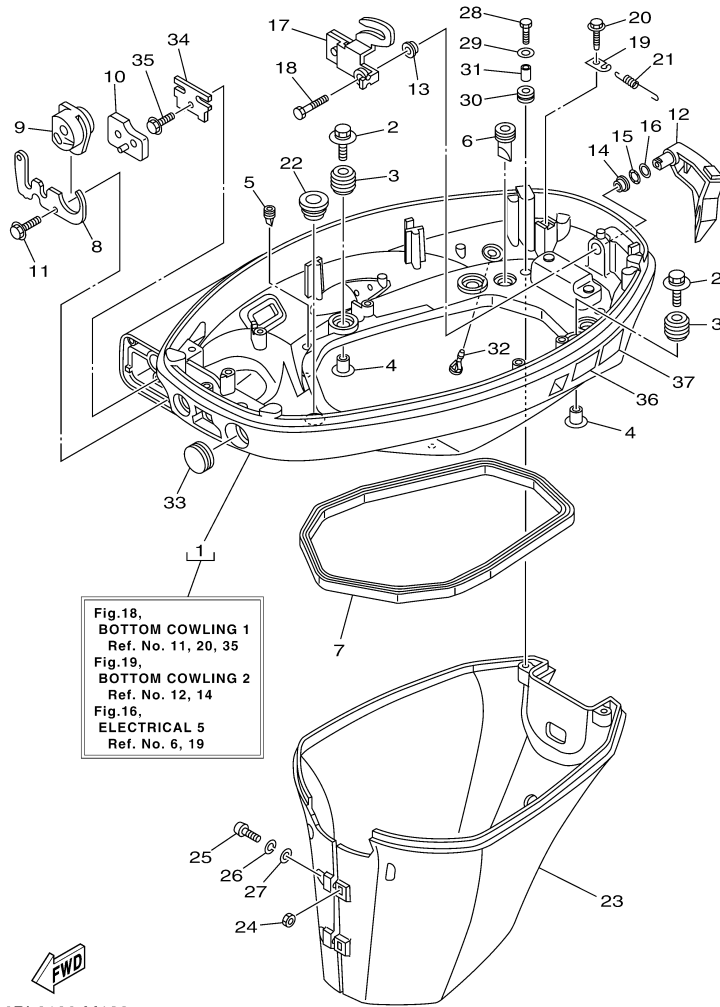

T25LA 0113 / BOTTOM COWLING 1

Fig.18,
BOTTOM COWLING 1
Ref. No. 11, 20, 35
Fig.19,
BOTTOM COWLING 2
Ref. No. 12, 14
Fig.16,
ELECTRICAL 5
Ref. No. 6, 19

FWD
6BL6100-M180

Part List

T25LA 0113 / BOTTOM COWLING 1

REF - NO	PART NUMBER	PART NAME	QUANTITY	REMARKS
1	6BP-42710-00-4D	BOTTOM COWLING ASSY	1	
2	90119-06M61-00	BOLT, WITH WASHER	4	
3	6BG-42748-00-00	GROMMET	4	
4	90387-06M69-00	COLLAR	4	
5	65W-42717-00-00	RUBBER, SEAL 2	2	
6	61A-42717-00-00	RUBBER, SEAL 2	2	
7	62Y-42716-00-00	RUBBER, SEAL 1	1	
8	6BL-42761-00-00	.STOPPER	1	
9	6BL-42725-01-00	GROMMET	1	
10	6BL-42727-00-00	.GROMMET	1	
11	90109-06M86-00	BOLT	2	
12	6BL-42815-00-4D	LEVER, CLAMP	1	
13	90386-12M37-00	BUSH	1	
14	90386-12MA2-00	BUSH	1	
15	90206-12052-00	WASHER, WAVE	1	
16	90201-12M07-00	WASHER, PLATE	1	
17	6BG-42816-00-00	LEVER, CLAMP	1	
18	97095-06012-00	BOLT	1	
19	66T-43144-00-00	HOOK, SPRING	1	
20	90109-06M86-00	BOLT	1	
21	90506-18023-00	SPRING, TENSION	1	
22	68U-42727-00-00	GROMMET	1	
23	6BG-42741-10-4D	APRON	1	
24	95380-06600-00	NUT, HEXAGON	2	
25	97880-06025-00	SCREW, PAN HEAD	2	
26	92990-06100-00	.WASHER, SPRING	2	
27	92990-06600-00	WASHER, PLATE	2	
28	97095-06014-00	BOLT	2	
29	92995-06600-00	WASHER	2	
30	90480-13M24-00	GROMMET	2	
31	90387-06M43-00	COLLAR	2	
32	6BL-44391-00-00	NIPPLE, HOSE	1	
33	65W-42726-10-00	.GROMMET	1	
34	6BL-48538-00-00	.CLAMP, CABLE 1	1	
35	90109-06M86-00	BOLT	1	
36	6AH-42794-40-00	LABEL, WARNING (GENERAL)	1	
37	6AH-42794-50-00	LABEL, WARNING (GENERAL)	1	

Part Notes

T25LA 0113 / BOTTOM COWLING 1

PART NUMBER	NOTE TEXT
92990-06600-00	OEM: This part number is among the Top 100 Most Popular Marine Maintenance Parts as of March 2014.

©2014 Yamaha Motor Corporation, U.S.A. All rights reserved.