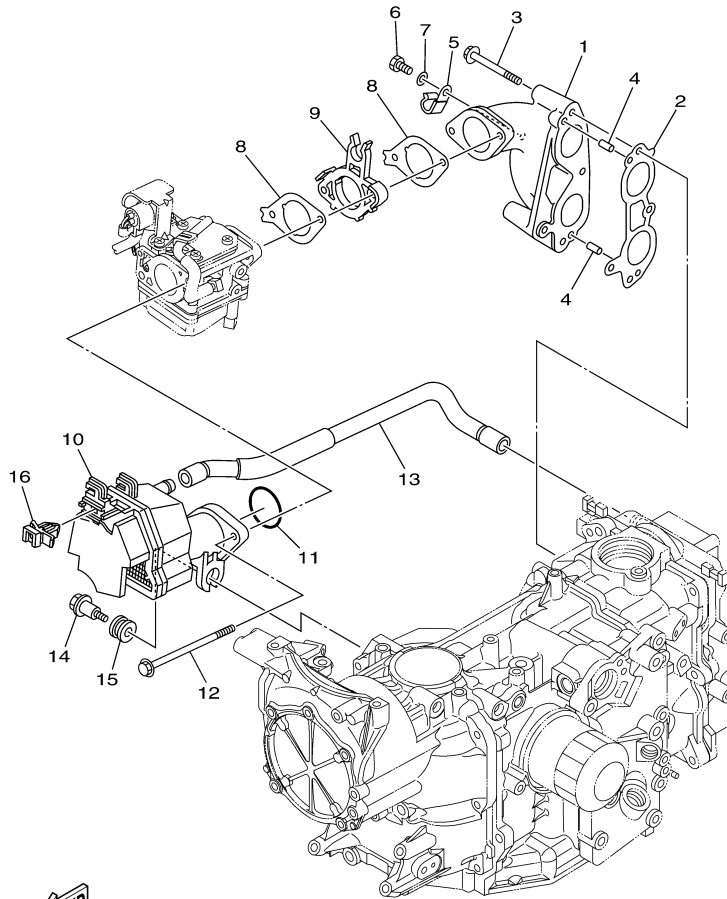

T25LA 0113 / INTAKE

6BP1100-H060

©2014 Yamaha Motor Corporation, U.S.A. All rights reserved.

Part List

T25LA 0113 / INTAKE

REF - NO	PART NUMBER	PART NAME	QUANTITY	REMARKS
1	6BL-13641-00-94	MANIFOLD, INTAKE 1	1	
2	6BL-13645-00-00	.GASKET, MANIFOLD 1	1	
3	97595-06555-00	BOLT, WITH WASHER	4	
4	91690-50014-00	PIN, SPRING	2	
5	90465-08M83-00	CLAMP	1	
6	97095-06016-00	BOLT	1	
7	92995-06600-00	WASHER	1	
8	6BL-13646-00-00	.GASKET, MANIFOLD 2	2	
9	6BL-14271-00-00	INSULATOR	1	
10	6BL-14440-00-00	SILENCER ASSY, INTAKE	1	
11	93210-39ME4-00	.O-RING	1	
12	95895-06100-00	BOLT, FLANGE	2	
13	6BL-15373-00-00	PIPE, BREATHER	1	
14	90109-06MA1-00	BOLT	1	
15	90480-16616-00	GROMMET	1	
16	90464-09M47-00	CLAMP	1