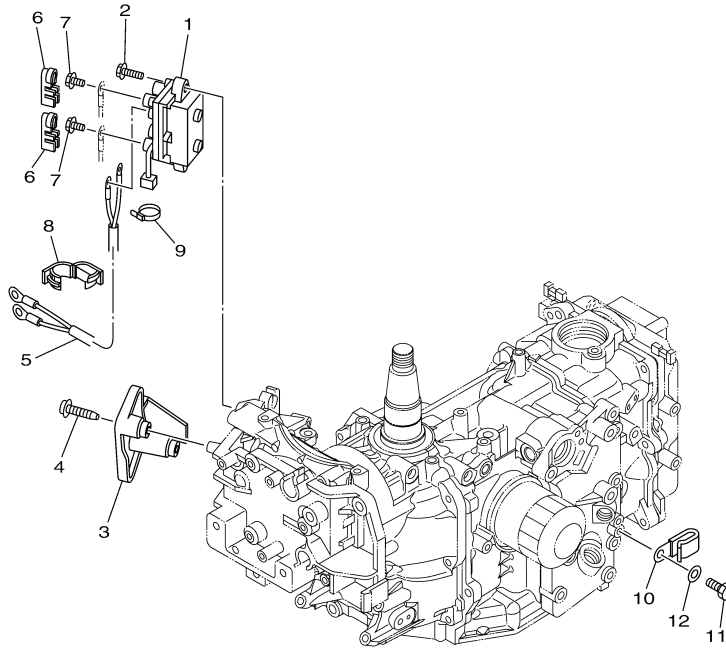

T25LA 0113 / ELECTRICAL 4

6BP3110-K160

©2014 Yamaha Motor Corporation, U.S.A. All rights reserved.

Part List

T25LA 0113 / ELECTRICAL 4

REF - NO	PART NUMBER	PART NAME	QUANTITY	REMARKS
1	63P-81950-00-00	RELAY ASSY	1	
2	97575-06520-00	BOLT, WITH WASHER	2	
3	6BL-81942-00-00	COVER	1	
4	90167-05009-00	SCREW, TAPPING	2	
5	6BL-81949-00-00	WIRE, LEAD	1	
6	6P2-8183X-00-00	CAP, TERMINAL	2	
7	97595-06610-00	BOLT, WITH WASHER	2	
8	90464-18004-00	CLAMP	1	
9	90465-11M10-00	CLAMP	2	
10	90465-06M90-00	CLAMP	1	
11	97095-06016-00	BOLT	1	
12	92995-06600-00	WASHER	1