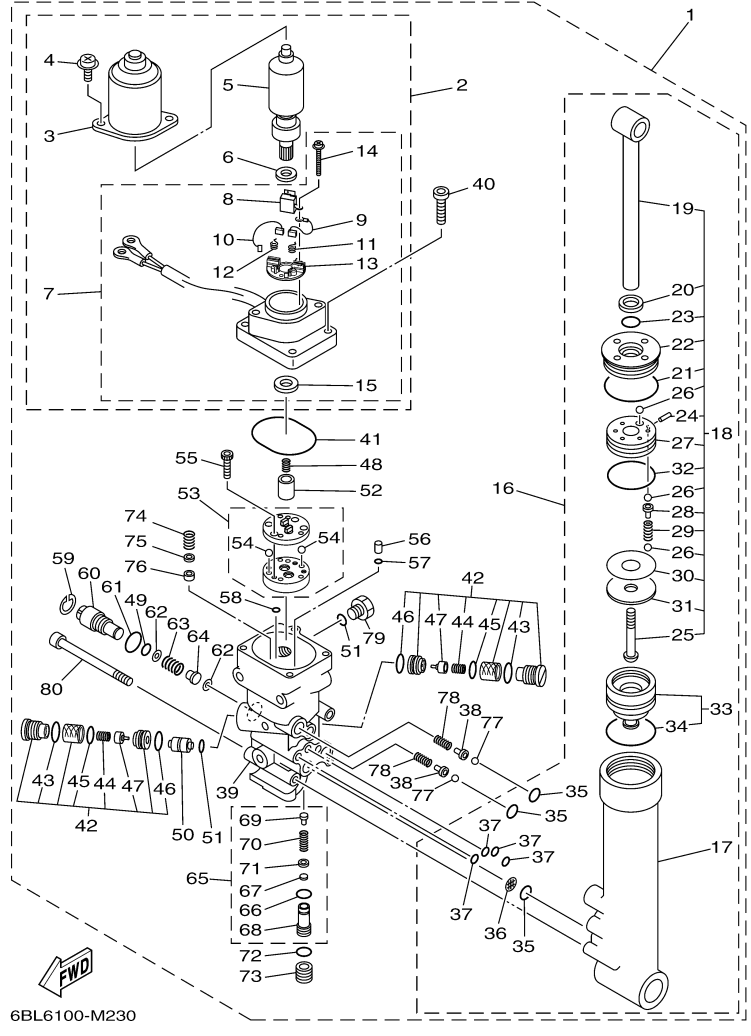

T25LA 0113 / POWER TRIM TILT ASSY

©2014 Yamaha Motor Corporation, U.S.A. All rights reserved.

Part List

T25LA 0113 / POWER TRIM TILT ASSY

REF - NO	PART NUMBER	PART NAME	QUANTITY	REMARKS
1	67C-43800-10-8D	POWER TRIM & TILT ASSY	1	
2	67C-43880-01-00	.MOTOR ASSY	1	
3	65W-43804-01-00	..STATOR ASSY	1	
4	65W-43887-01-00	..BOLT	2	
5	65W-43805-01-00	..ARMATURE ASSY	1	
6	65W-4387G-00-00	..WASHER	1	
7	67C-43881-01-00	..FRAME, END	1	
8	65W-82181-00-00	...CIRCUIT BREAKER COMP	1	
9	65W-43892-01-00	...BRUSH 2	1	
10	65W-43891-01-00	...BRUSH 1	1	
11	65W-4386K-01-00	...SPRING, BRUSH	1	
12	65W-4386L-00-00	...SPRING, BRUSH 2	1	
13	65W-4380F-01-00	...PLATE, BRUSH HOLDER	1	
14	65W-43879-01-00	...SCREW, WITH WASHER	2	
15	65W-43882-01-00	...OIL SEAL	1	
16	67C-43840-01-00	.POWER TILT ASSY	1	
17	65W-4380K-00-00	..CYLINDER, TILT SUB ASSY	1	
18	67C-43810-01-00	..TILT PISTON SUB ASSY	1	
19	65W-43801-01-00	...ROD	1	
20	65W-43812-00-00	...SEAL, DUST	1	
21	65W-43865-00-00	...O-RING	1	
22	65W-43811-01-00	...SCREW, CYLINDER END	1	
23	67C-43867-00-00	...O-RING	1	
24	91609-16012-00	...PIN, SPRING	1	
25	67C-43886-00-00	...BOLT	1	
26	93505-32038-00	...BALL	11	
27	65W-4385A-01-00	...PISTON, TILT	1	
28	65W-4386A-00-00	...PIN, ABSORBER VALVE	5	
29	67C-43857-00-00	...SPRING, ABSORBER VALVE	5	
30	15A-22442-00-00	...SHIM	1	UN
31	90201-10038-00	...WASHER, PLATE	1	
32	6H1-43862-00-00	...O-RING	1	
33	65W-4381B-00-00	..FREE PISTON SUB ASSY	1	
34	6H1-43861-10-00	...O-RING	1	
35	93210-11368-00	..O-RING	3	
36	69J-4381C-00-00	..FILTER 3	1	
37	93210-064A5-00	..O-RING	4	
38	65W-4386A-00-00	.PIN, ABSORBER VALVE	2	
39	67C-4380L-01-00	.HOUSING, TRIM & TILT SUB ASSY	1	
40	91380-06020-00	.BOLT	4	
41	93210-50768-00	.O-RING	1	
42	6T4-43802-03-00	.VALVE SUB ASSY	2	
43	6H1-43866-01-00	..O-RING	1	
44	6T4-43853-00-00	..SPRING, MAIN VALVE	1	
45	93210-10M74-00	..O-RING	1	
46	93210-12N52-00	..O-RING	1	
47	6T4-43808-00-00	..SEAT VALVE COMP 1	1	
48	6T4-43853-00-00	.SPRING, MAIN VALVE	1	
49	93210-10M74-00	.O-RING	1	
50	62X-43841-00-00	.PISTON, SHUTTLE	1	
51	93210-09165-00	.O-RING	2	
52	65W-43831-00-00	.CONNECTOR, SHAFT	1	
53	65W-43830-00-00	.GEAR PUMP ASSY	1