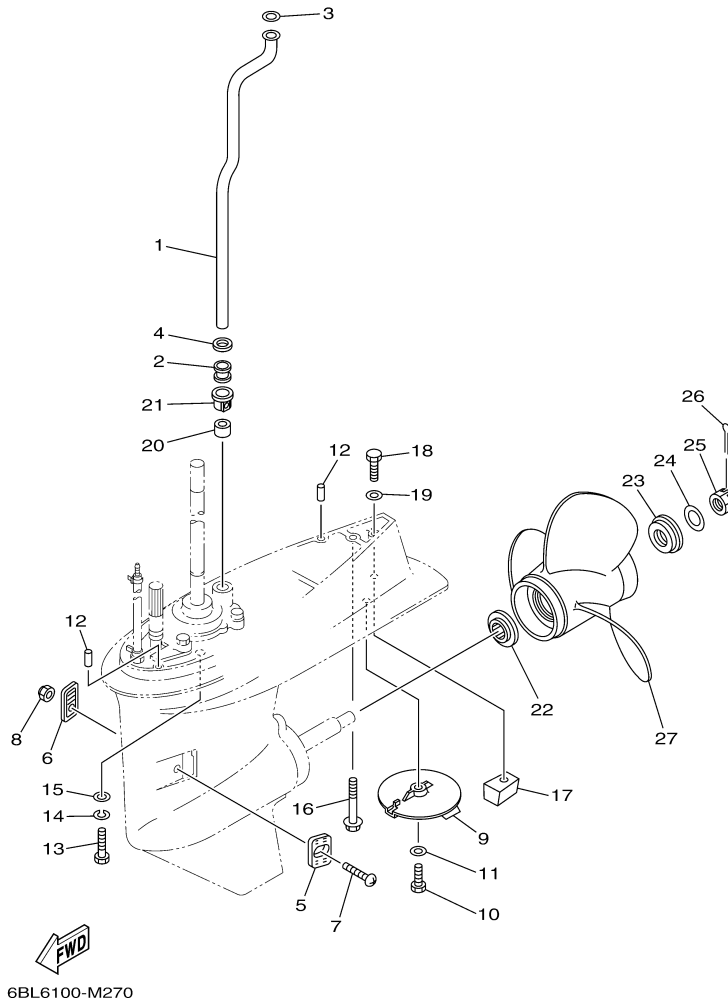

T25LA 0113 / LOWER CASING DRIVE 2

©2014 Yamaha Motor Corporation, U.S.A. All rights reserved.

Part List

T25LA 0113 / LOWER CASING DRIVE 2

REF - NO	PART NUMBER	PART NAME	QUANTITY	REMARKS
1	62Y-44361-00-00	TUBE, WATER 1	1	L(20.8")
2	663-44367-00-00	DAMPER, WATER SEAL 3	1	
3	90202-12060-00	WASHER, PLATE	1	
4	90430-12072-00	GASKET	1	
5	63D-45214-00-00	COVER, WATER INLET 1	1	
6	63D-45215-00-00	COVER, WATER INLET 2	1	
7	90152-05010-00	SCREW, COUNTERSUNK	1	
8	95380-05600-00	NUT	1	
9	67C-45371-00-00	TAB-TRIM	1	
10	97095-08025-00	BOLT	1	
11	92995-08600-00	WASHER	1	
12	93606-12019-00	.PIN, DOWEL	2	
13	97075-10040-00	BOLT	4	L(20.8")
14	92995-10100-00	WASHER	4	L(20.8")
15	92995-10600-00	WASHER	4	L(20.8")
16	97575-08565-00	BOLT, WITH WASHER	1	L(20.8")
17	67C-45251-00-00	ANODE	1	
18	97095-08035-00	BOLT	1	
19	92995-08600-00	WASHER	1	
20	663-44366-00-00	.DAMPER, WATER SEAL 2	1	
21	63D-44312-00-00	.COVER, WATER PUMP HOUSING	1	
22	663-45987-02-00	SPACER 1	1	
23	68U-45997-00-00	SPACER 2	1	
24	92990-16200-00	WASHER, PLAIN	1	
25	90171-16011-00	NUT, CASTLE	1	
26	91490-30025-00	PIN. COTTER	1	
27	68U-45941-00-00	PROPELLER (3X12-1/4"X9"-G)	1