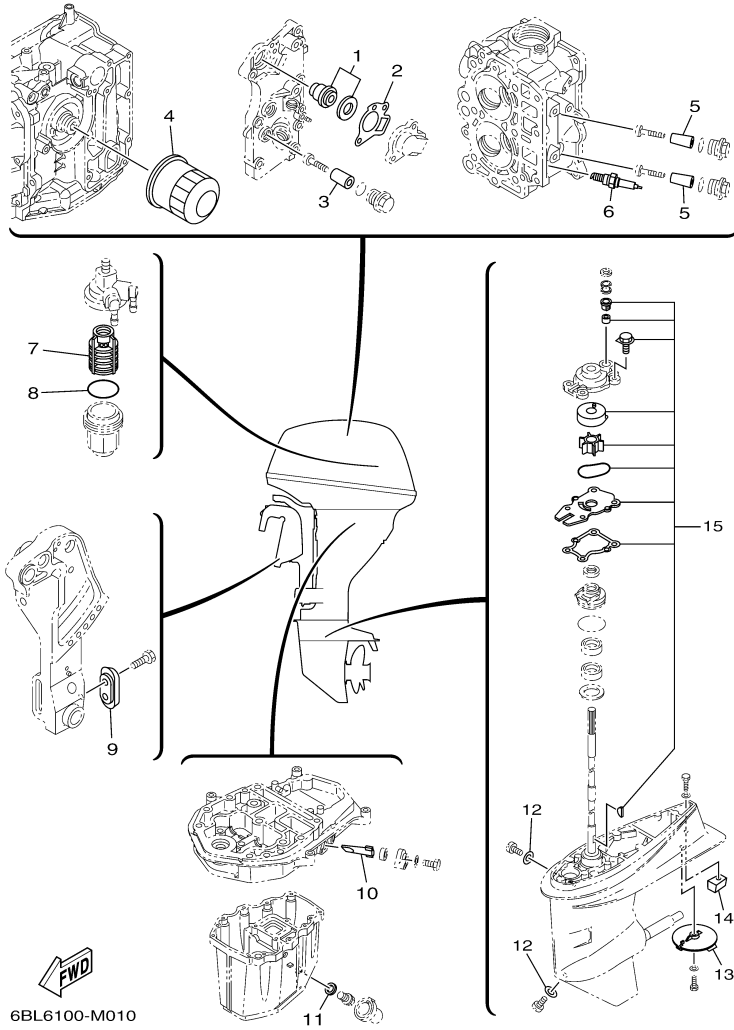

T25LA 0113 / SCHEDULED SERVICE PARTS

©2014 Yamaha Motor Corporation, U.S.A. All rights reserved.

Part List

T25LA 0113 / SCHEDULED SERVICE PARTS

REF - NO	PART NUMBER	PART NAME	QUANTITY	REMARKS
1	6G8-12411-03-00	THERMOSTAT	1	
2	62Y-12414-00-00	.GASKET, COVER	1	
3	6G8-11325-00-00	ANODE	1	
4	5GH-13440-50-00	ELEMENT ASSY, OIL CLEANER	1	
5	6BL-11325-00-00	ANODE	2	
6	DPR-6EB90-00-00	PLUG, SPARK (NGK DPR6EB)	2	
7	61N-24563-10-00	.ELEMENT, FILTER	1	
8	93210-32738-00	.O-RING	1	
9	65W-45251-00-00	ANODE	1	
10	62Y-11325-00-00	ANODE	1	
11	90430-14M09-00	.GASKET	1	
12	90430-08020-00	.GASKET	2	
13	67C-45371-00-00	TAB-TRIM	1	
14	67C-45251-00-00	ANODE	1	
15	66T-W0078-00-00	WATER PUMP REPAIR KIT	1	

Part Notes

T25LA 0113 / SCHEDULED SERVICE PARTS

PART NUMBER		NOTE TEXT
62Y-12414-00-00		OEM: This part number is among the Top 100 Most Popular Marine Maintenance Parts as of March 2014.
61N-24563-10-00		OEM: This part number is among the Top 100 Most Popular Marine Maintenance Parts as of March 2014.
65W-45251-00-00		OEM: This part number is among the Top 100 Most Popular Marine Maintenance Parts as of March 2014.
90430-14M09-00		OEM: This part number is among the Top 100 Most Popular Marine Maintenance Parts as of March 2014.
90430-08020-00		OEM: This part number is among the Top 100 Most Popular Marine Maintenance Parts as of March 2014.

©2014 Yamaha Motor Corporation, U.S.A. All rights reserved.