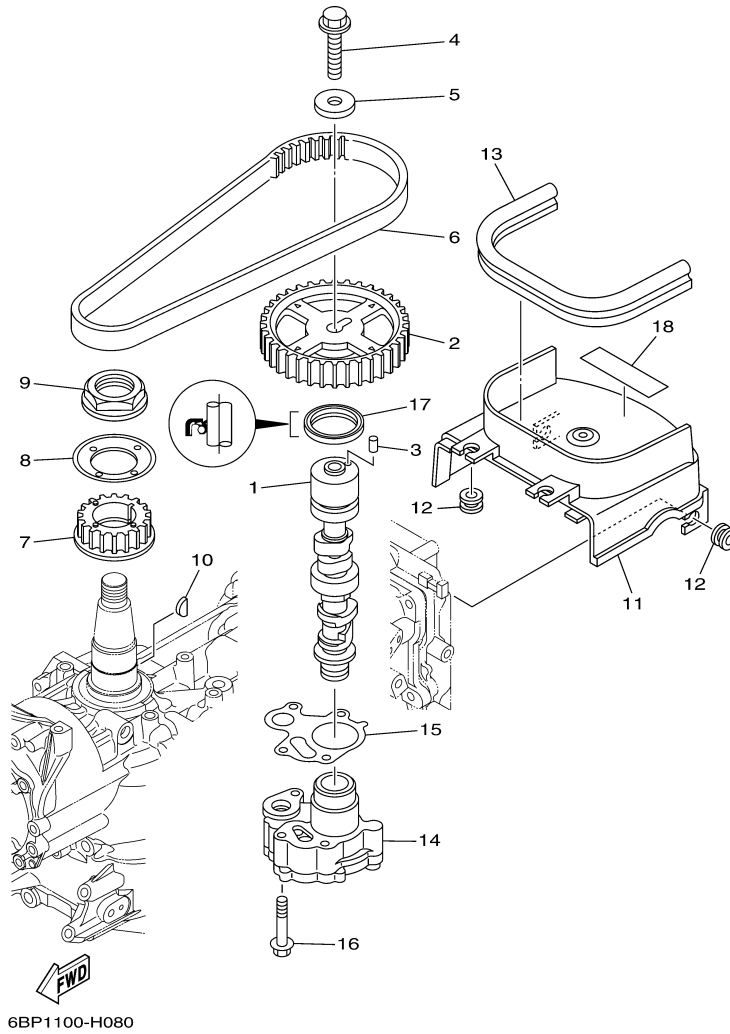

T25LA 0113 / OIL PUMP

©2014 Yamaha Motor Corporation, U.S.A. All rights reserved.

Part List

T25LA 0113 / OIL PUMP

REF - NO	PART NUMBER	PART NAME	QUANTITY	REMARKS
1	6BL-12171-00-00	CAMSHAFT 1	1	
2	6C5-11537-00-00	GEAR, DRIVEN	1	
3	93605-17002-00	PIN, DOWEL	1	
4	95817-10035-00	BOLT, FLANGE	1	
5	90201-10144-00	WASHER, PLATE	1	
6	6C5-46241-00-00	BELT	1	
7	6C5-11536-00-00	GEAR, DRIVE	1	
8	62Y-11557-00-00	WASHER 1	1	
9	90179-35001-00	NUT	1	
10	90280-03M01-00	.KEY, WOODRUFF	1	
11	6BL-46297-00-00	COVER, DUST	1	
12	90480-12314-00	GROMMET	4	
13	6BL-42617-00-00	DAMPER, FORM	1	
14	6BL-13300-00-00	OIL PUMP ASSY	1	
15	6C5-13329-00-00	.GASKET, PUMP COVER	1	
16	90119-06025-00	BOLT, WITH WASHER	4	
17	93102-37M40-00	.OIL SEAL	1	
18	6BP-13437-50-00	MARK, CAUTION	1	

Part Notes

T25LA 0113 / OIL PUMP

PART NUMBER	NOTE TEXT
90480-12314-00	OEM: GROMMET used on F115TLR and F/LF115TXR 0510 Production and Later

©2014 Yamaha Motor Corporation, U.S.A. All rights reserved.