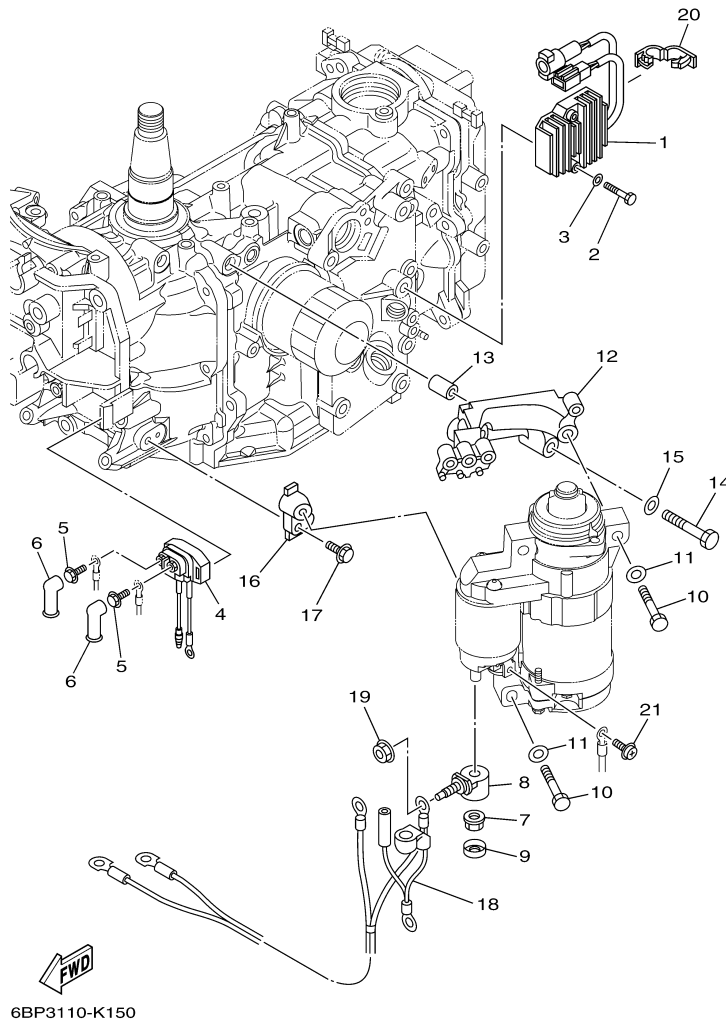

T25LA 0113 / ELECTRICAL 3

©2014 Yamaha Motor Corporation, U.S.A. All rights reserved.

Part List

T25LA 0113 / ELECTRICAL 3

REF - NO	PART NUMBER	PART NAME	QUANTITY	REMARKS
1	6BL-81960-00-00	RECTIFIER & REGULATOR ASSY	1	
2	97095-06040-00	.BOLT	2	
3	92995-06600-00	WASHER	2	
4	68T-81940-00-00	STARTER RELAY ASSY	1	
5	97595-06610-00	BOLT, WITH WASHER	2	
6	6G5-82119-10-00	COVER, LEAD WIRE	2	
7	6BL-8182A-00-00	NUT	1	
8	6BL-81925-00-00	TERMINAL	1	
9	6BL-8183X-00-00	CAP, TERMINAL	1	
10	97013-08045-00	BOLT	3	
11	92903-08600-00	WASHER, PLATE	3	
12	6BL-81822-00-00	BRACKET, STARTING MOTOR	1	
13	99590-10114-00	.PIN, DOWEL	2	
14	97013-08045-00	BOLT	2	
15	92903-08600-00	WASHER, PLATE	2	
16	6BL-81823-00-00	STAY, STARTING MOTOR	1	
17	97575-06520-00	BOLT, WITH WASHER	1	
18	6BL-82105-U0-00	BATTERY CABLE	1	
19	90179-08003-00	NUT	1	
20	90464-18004-00	CLAMP	1	
21	90159-05M12-00	SCREW, WITH WASHER	1