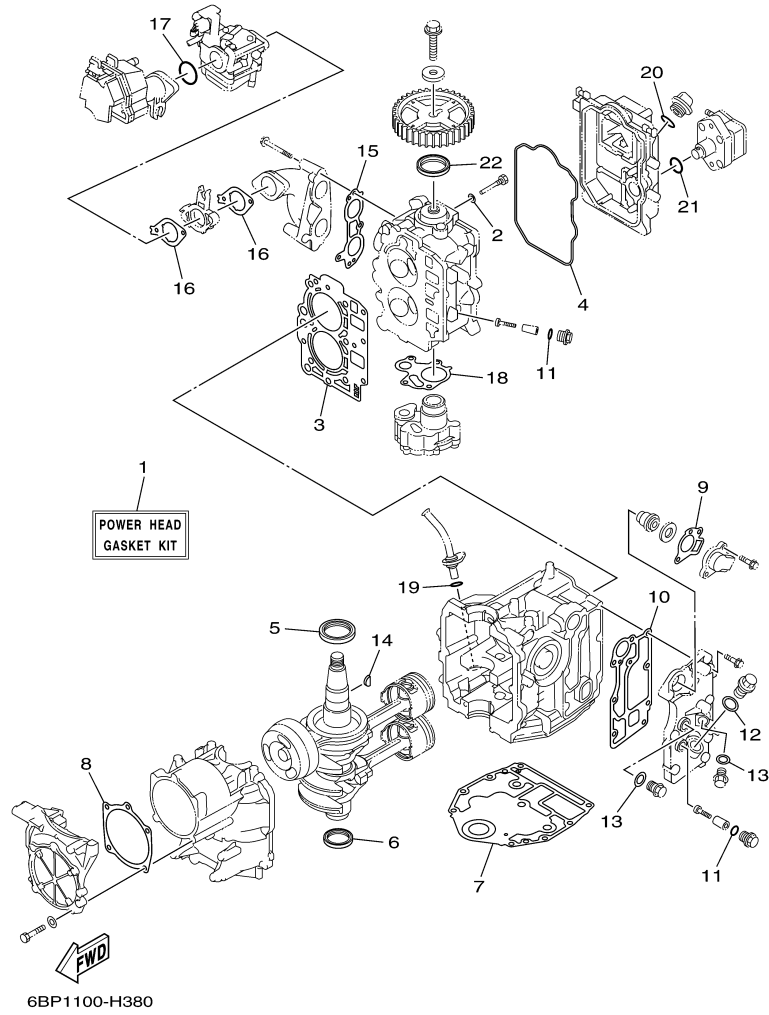

T25LA 0113 / REPAIR KIT 1

©2014 Yamaha Motor Corporation, U.S.A. All rights reserved.

Part List

T25LA 0113 / REPAIR KIT 1

REF - NO	PART NUMBER	PART NAME	QUANTITY	REMARKS
1	6BL-W0001-00-00	POWER HEAD GASKET KIT	1	
2	90430-06014-00	.GASKET	1	
3	6BL-11181-00-00	.GASKET, CYLINDER HEAD 1	1	
4	6BL-11356-00-00	.SEAL, CYLINDER 2	1	
5	93102-43M42-00	.OIL SEAL	1	
6	93101-35002-00	.OIL SEAL	1	
7	6BG-11351-00-00	.GASKET, CYLINDER	1	
8	6BL-15663-00-00	.SEAL	1	
9	62Y-12414-00-00	.GASKET, COVER	1	
10	6BL-41114-00-00	.GASKET, EXHAUST OUTER COVER	1	
11	93210-13M63-00	.O-RING	3	
12	90430-18130-00	.GASKET	1	
13	90430-14115-00	.GASKET	2	
14	90280-03M01-00	.KEY, WOODRUFF	1	
15	6BL-13645-00-00	.GASKET, MANIFOLD 1	1	
16	6BL-13646-00-00	.GASKET, MANIFOLD 2	2	
17	93210-39ME4-00	.O-RING	1	
18	6C5-13329-00-00	.GASKET, PUMP COVER	1	
19	93210-19MJ3-00	.O-RING	1	
20	93210-24M79-00	.O-RING	1	
21	93210-24M79-00	.O-RING	1	
22	93102-37M40-00	.OIL SEAL	1	

Part Notes

T25LA 0113 / REPAIR KIT 1

PART NUMBER	NOTE TEXT
62Y-12414-00-00	OEM: This part number is among the Top 100 Most Popular Marine Maintenance Parts as of March 2014.

©2014 Yamaha Motor Corporation, U.S.A. All rights reserved.