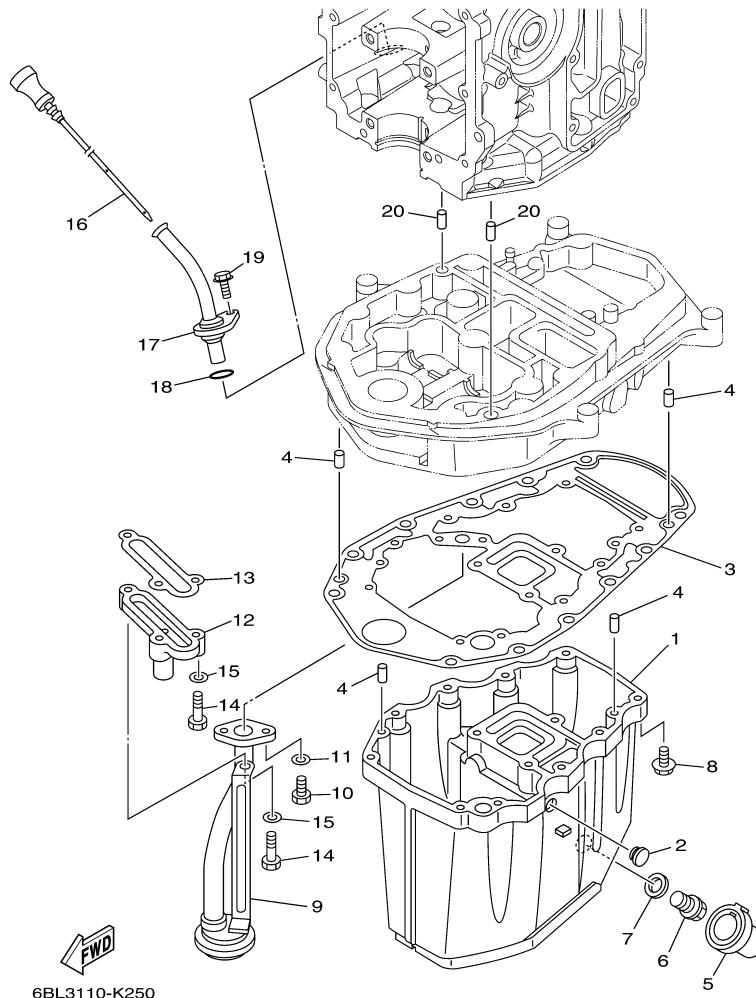

T25LA 0113 / OIL PAN

©2014 Yamaha Motor Corporation, U.S.A. All rights reserved.

Part List

T25LA 0113 / OIL PAN

REF - NO	PART NUMBER	PART NAME	QUANTITY	REMARKS
1	6BG-15311-00-CA	OIL PAN	1	
2	90480-12M25-00	GROMMET	1	
3	69W-15312-00-00	.GASKET, OIL PAN	1	
4	93606-12019-00	.PIN, DOWEL	4	
5	67C-15316-00-00	DAMPER 1	1	
6	90340-14M06-00	PLUG, STRAIGHT SCREW	1	
7	90430-14M09-00	.GASKET	1	
8	97575-06525-00	BOLT, WITH WASHER	10	
9	62Y-13411-00-00	STRAINER, OIL	1	
10	97013-06016-00	BOLT	2	
11	92903-06600-00	WASHER, PLATE	2	
12	6BG-11576-00-94	BODY, RELIEF	1	
13	62Y-13475-00-00	.GASKET	1	
14	97013-06025-00	BOLT	3	
15	92903-06600-00	WASHER, PLATE	3	
16	6BL-15362-00-00	PLUG, OIL LEVEL	1	
17	6BL-15377-00-00	GUIDE, INLET	1	
18	93210-19MJ3-00	.O-RING	1	
19	95895-06016-00	BOLT, FLANGE	1	
20	93608-12M05-00	PIN, DOWEL	2	

Part Notes

T25LA 0113 / OIL PAN

PART NUMBER	NOTE TEXT
90430-14M09-00	OEM: This part number is among the Top 100 Most Popular Marine Maintenance Parts as of March 2014.

©2014 Yamaha Motor Corporation, U.S.A. All rights reserved.