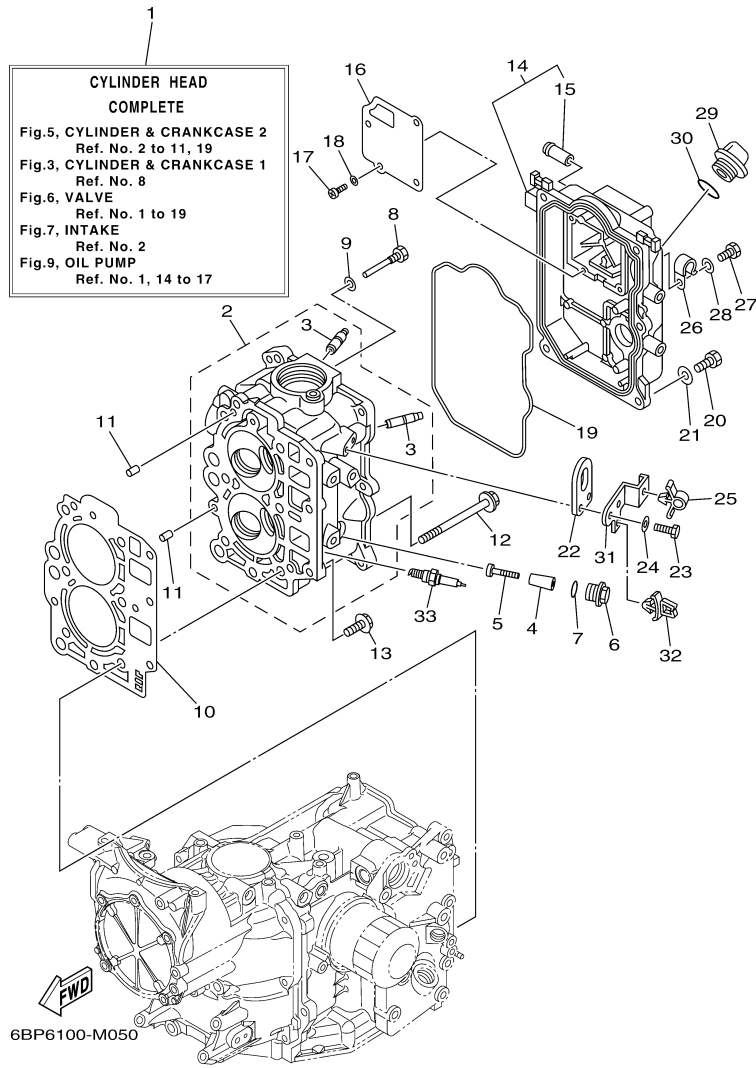

T25LA 0113 / CYLINDER CRANKCASE 2

©2014 Yamaha Motor Corporation, U.S.A. All rights reserved.

Part List

T25LA 0113 / CYLINDER CRANKCASE 2

REF - NO	PART NUMBER	PART NAME	QUANTITY	REMARKS
1	6BL-W009A-01-1S	CYLINDER HEAD COMPLETE	1	
2	6BL-11111-10-1S	HEAD, CYLINDER 1	1	
3	62Y-11133-30-00	.GUIDE, VALVE 1	4	
4	6BL-11325-00-00	ANODE	2	
5	98980-05035-00	SCREW, BIND	2	
6	6G8-11197-01-00	PLUG, BLIND	2	
7	93210-13M63-00	.O-RING	2	
8	90109-06M65-00	BOLT	1	
9	90430-06014-00	.GASKET	1	
10	6BL-11181-00-00	.GASKET, CYLINDER HEAD 1	1	
11	93606-12019-00	.PIN, DOWEL	2	
12	90105-09009-00	BOLT, FLANGE	6	
13	90119-06MA3-00	BOLT, WITH WASHER	3	
14	6BL-11191-00-1S	COVER, CYLINDER HEAD 1	1	
15	62Y-14485-00-00	.PIPE, JOINT	1	
16	6BG-11168-00-00	COVER, BREATHER	1	
17	98507-04010-00	SCREW, PAN HEAD	4	
18	92907-04600-00	WASHER	4	
19	6BL-11356-00-00	.SEAL, CYLINDER 2	1	
20	97095-06020-00	BOLT	5	
21	92995-06600-00	WASHER	5	
22	62Y-11119-00-00	HANGER, ENGINE	1	
23	97095-06020-00	BOLT	2	
24	92995-06600-00	WASHER	2	
25	90464-09023-00	CLAMP	1	
26	90465-08M83-00	CLAMP	1	
27	97095-06012-00	BOLT	1	
28	92995-06600-00	WASHER	1	
29	6G8-15363-00-00	PLUG, OIL	1	
30	93210-24M79-00	.O-RING	1	
31	6BL-82398-00-00	PLATE 3	1	
32	90464-06001-00	CLAMP	1	
33	DPR-6EB90-00-00	PLUG, SPARK (NGK DPR6EB)	2