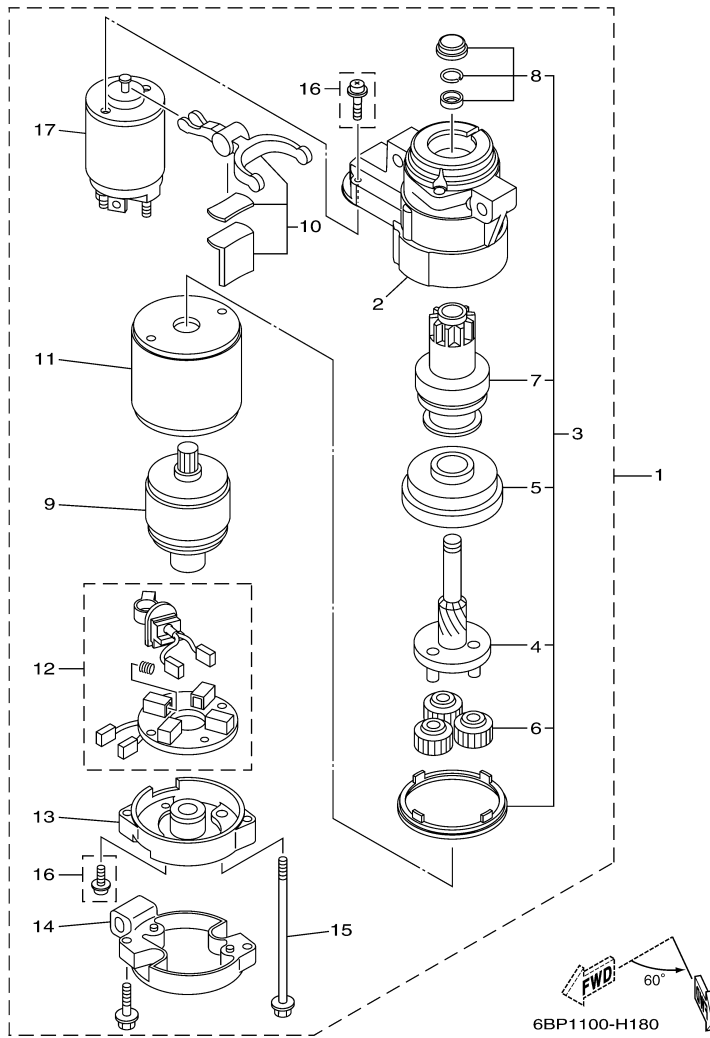

T25LA 0113 / STARTING MOTOR

©2014 Yamaha Motor Corporation, U.S.A. All rights reserved.

Part List

T25LA 0113 / STARTING MOTOR

REF - NO	PART NUMBER	PART NAME	QUANTITY	REMARKS
1	6BG-81800-00-00	STARTING MOTOR ASSY	1	
2	6BG-81830-00-00	.FRONT BRACKET ASSY	1	
3	6BG-81807-00-00	.GEAR ASSY, STARTING MOTOR	1	
4	6BG-81836-00-00	..SPRING, LEVER	1	
5	6BG-81891-00-00	..GEAR, RING	1	
6	6AW-8183T-00-00	..GEAR, IDLER	3	
7	6BG-81832-00-00	..CLUTCH, OVER RUN	1	
8	6BG-81857-00-00	..RETAINER	1	
9	6BG-81850-00-00	.ARMATURE ASSY	1	
10	6BG-81839-00-00	.LEVER ASSY	1	
11	6BG-81810-00-00	.STATOR ASSY	1	
12	6BG-81840-00-00	.BRUSH HOLDER ASSY	1	
13	6BG-81820-00-00	.REAR BRACKET ASSY	1	
14	6BG-8182J-00-00	.BRACKET COMPLETE	1	
15	6BG-81826-00-00	.BOLT	2	
16	6BG-81846-00-00	.SCREW SET	1	
17	6BG-81941-00-00	.STARTER RELAY ASSY	1