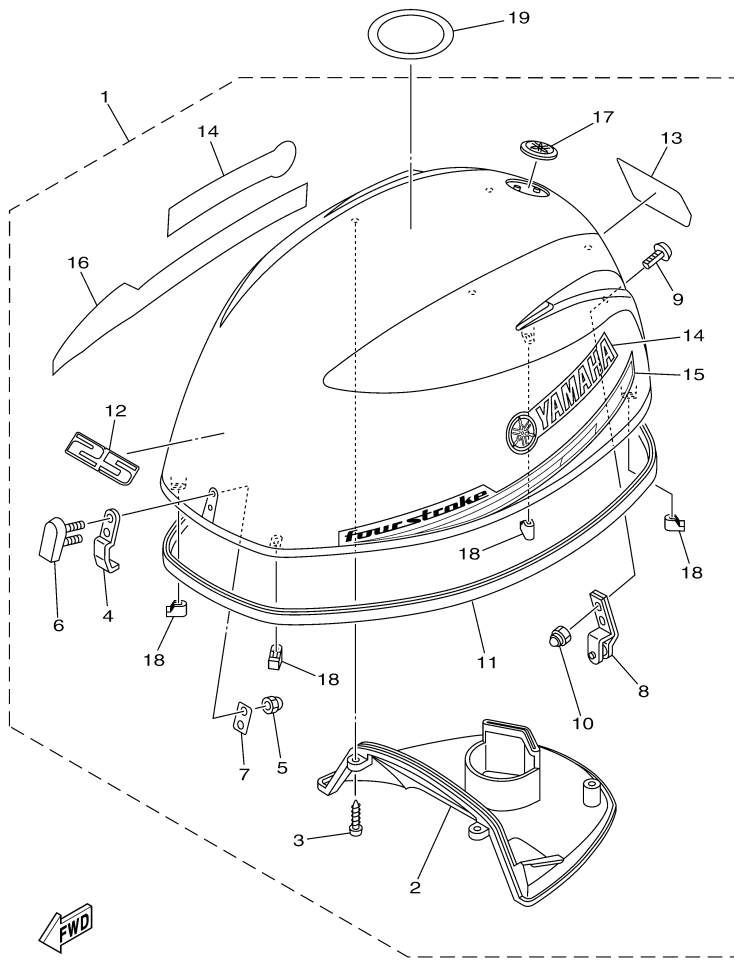

T25LA 0113 / TOP COWLING

6BL5110-L010

©2014 Yamaha Motor Corporation, U.S.A. All rights reserved.

Part List

T25LA 0113 / TOP COWLING

REF - NO	PART NUMBER	PART NAME	QUANTITY	REMARKS
1	6BL-42610-21-00	TOP COWLING ASSY	1	
2	6BL-42613-00-00	.MOLDING, AIR DUCT	1	
3	90167-05017-00	.SCREW, TAPPING	4	
4	6BL-42651-00-00	.HOOK	1	
5	95380-05800-00	.NUT	2	
6	6BG-42851-00-00	.COVER, CLAMP	1	
7	6BG-42649-00-00	.HOLDER, CLAMP BAND	1	
8	6BL-42652-00-00	.HOOK	1	
9	90109-06047-00	.BOLT	2	
10	90185-06M05-00	.NUT, SELF-LOCKING	2	
11	6CJ-42615-00-00	.SEAL	1	
12	6BP-42677-10-00	.GRAPHIC, FRONT	1	
13	6BL-42678-10-00	.GRAPHIC, REAR	1	
14	6BP-42681-00-00	.MARK, COWLING	2	
15	6BP-42675-10-00	.GRAPHIC, SIDE 1	1	
16	6BP-42676-10-00	.GRAPHIC, SIDE 2	1	
17	6AH-42697-10-00	.TUNING FORK MARK	1	
18	6BG-42662-00-00	.DAMPER	4	
19	67F-13434-20-00	LABEL, CAUTION	1