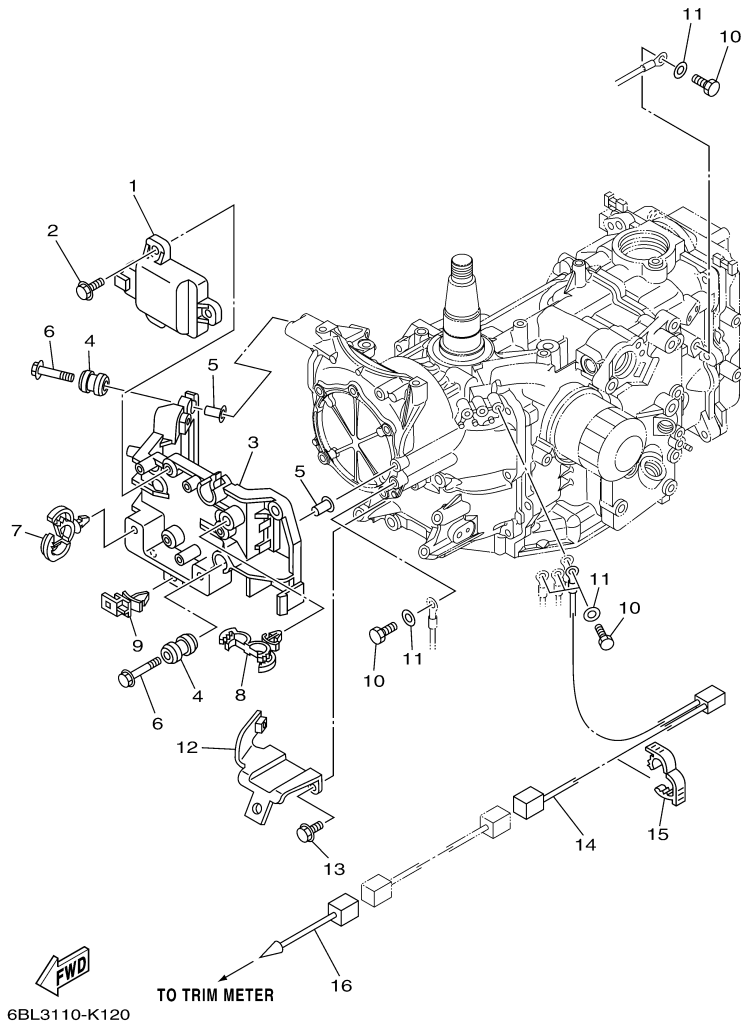

T25LA 0113 / ELECTRICAL 1

©2014 Yamaha Motor Corporation, U.S.A. All rights reserved.

Part List

T25LA 0113 / ELECTRICAL 1

REF - NO	PART NUMBER	PART NAME	QUANTITY	REMARKS
1	6BL-85540-00-00	C.D.I. UNIT ASSY	1	
2	97575-06520-00	BOLT, WITH WASHER	3	
3	6BL-81948-00-00	BRACKET	1	
4	6A0-82317-00-00	DAMPER, IGNITION COIL	4	
5	90387-06119-00	COLLAR	4	
6	95895-06030-00	BOLT, FLANGE	4	
7	90464-12183-00	CLAMP	2	
8	90464-18246-00	CLAMP	2	
9	90464-12002-00	.CLAMP	1	
10	97095-06016-00	BOLT	5	
11	92995-06600-00	WASHER	5	
12	6BL-82554-00-00	STAY, NEUTRAL SWITCH	1	
13	95895-06014-00	BOLT, FLANGE	2	
14	6BL-82553-00-00	EXTENSION, WIRE LEAD	1	
15	90464-18004-00	CLAMP	1	
16	6BL-8350U-00-00	WIRE, LEAD	1	AP