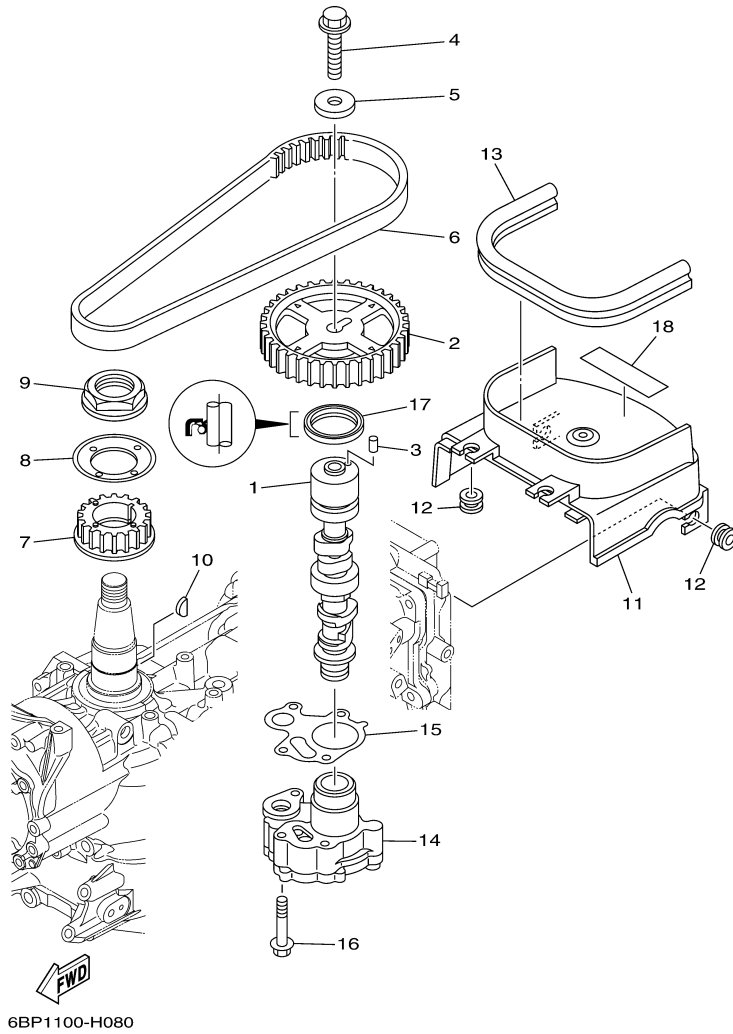

T25LA 0113 / OIL PUMP

©2014 Yamaha Motor Corporation, U.S.A. All rights reserved.

Part List

T25LA 0113 / OIL PUMP

REF - NO	PART NUMBER	PART NAME	QUANTITY	REMARKS
1	6BL-12171-00-00	CAMSHAFT 1	1	
2	6C5-11537-00-00	GEAR, DRIVEN	1	
3	93605-17002-00	PIN, DOWEL	1	
4	95817-10035-00	BOLT, FLANGE	1	
5	90201-10144-00	WASHER, PLATE	1	
6	6C5-46241-00-00	BELT	1	
7	6C5-11536-00-00	GEAR, DRIVE	1	
8	62Y-11557-00-00	WASHER 1	1	
9	90179-35001-00	NUT	1	
10	90280-03M01-00	.KEY, WOODRUFF	1	
11	6BL-46297-00-00	COVER, DUST	1	
12	90480-12314-00	GROMMET	4	
13	6BL-42617-00-00	DAMPER, FORM	1	
14	6BL-13300-00-00	OIL PUMP ASSY	1	
15	6C5-13329-00-00	.GASKET, PUMP COVER	1	
16	90119-06025-00	BOLT, WITH WASHER	4	
17	93102-37M40-00	.OIL SEAL	1	
18	6BP-13437-50-00	MARK, CAUTION	1	

Part Notes

T25LA 0113 / OIL PUMP

PART NUMBER	NOTE TEXT
90480-12314-00	OEM: GROMMET used on F115TLR and F/LF115TXR 0510 Production and Later

©2014 Yamaha Motor Corporation, U.S.A. All rights reserved.