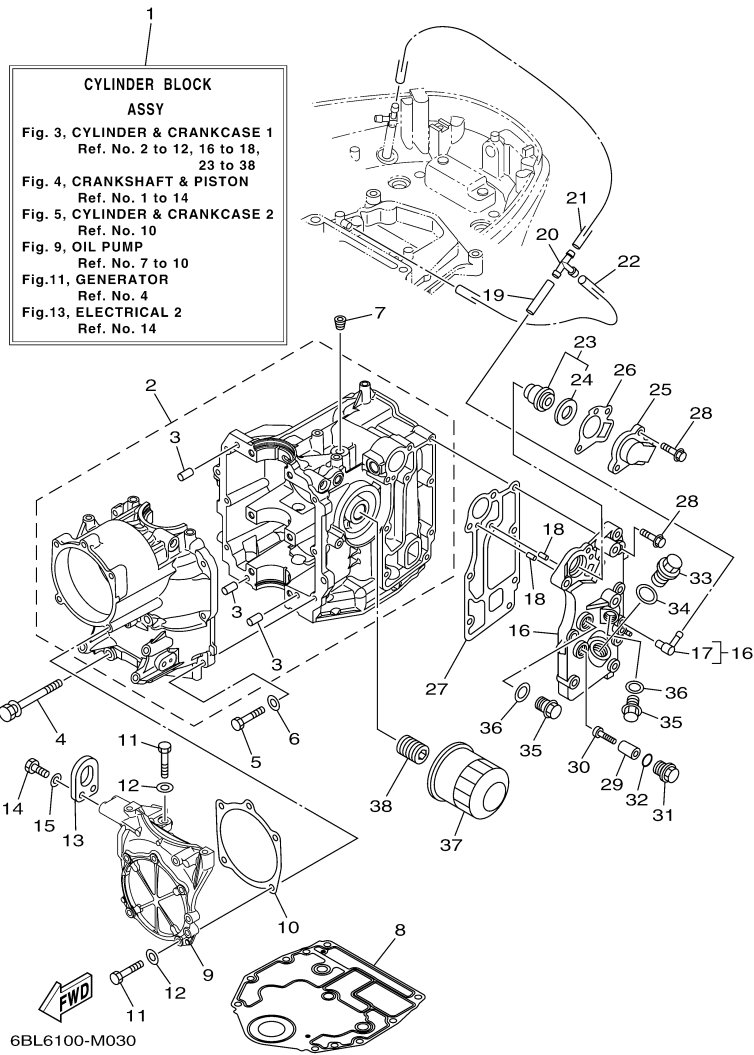

T25LA 0113 / CYLINDER CRANKCASE 1

©2014 Yamaha Motor Corporation, U.S.A. All rights reserved.

Part List

T25LA 0113 / CYLINDER CRANKCASE 1

REF - NO	PART NUMBER	PART NAME	QUANTITY	REMARKS
1	6BL-W009B-01-1S	CYLINDER BLOCK ASSY	1	
2	6BL-15100-02-00	CRANKCASE ASSY	1	
3	93606-12019-00	.PIN, DOWEL	3	
4	90119-08M01-00	BOLT, WITH WASHER	6	
5	97013-06025-00	BOLT	7	
6	92903-06600-00	WASHER, PLATE	7	
7	90344-51003-00	PLUG, TAPER SCREW	1	
8	6BG-11351-00-00	.GASKET, CYLINDER	1	
9	6BL-15121-00-1S	CRANKCASE 2	1	
10	6BL-15663-00-00	.SEAL	1	
11	97013-06025-00	BOLT	6	
12	92903-06600-00	WASHER, PLATE	6	
13	62Y-11119-00-00	HANGER, ENGINE	1	
14	97095-06020-00	BOLT	2	
15	92995-06600-00	WASHER	2	
16	6BL-41113-00-1S	OUTER COVER, EXHAUST	1	
17	676-11372-00-00	.NIPPLE, HOSE	1	
18	93604-10M03-00	PIN, DOWEL	2	
19	90445-09057-00	HOSE (L43)	1	
20	688-24378-00-00	PIPE, JOINT 3	1	
21	90445-09251-00	HOSE (L350)	1	
22	90445-09104-00	HOSE (L300)	1	
23	6G8-12411-03-00	THERMOSTAT	1	
24	688-12412-00-00	.SEAL, THERMOSTAT	1	
25	6C5-12413-00-9S	COVER, THERMOSTAT	1	
26	62Y-12414-00-00	.GASKET, COVER	1	
27	6BL-41114-00-00	.GASKET, EXHAUST OUTER COVER	1	
28	90119-06MA5-00	BOLT, WITH WASHER	8	
29	6G8-11325-00-00	ANODE	1	
30	97880-05025-00	SCREW, PAN HEAD	1	
31	6G8-11197-01-00	PLUG, BLIND	1	
32	93210-13M63-00	.O-RING	1	
33	90340-18M09-00	PLUG, STRAIGHT SCREW	1	
34	90430-18130-00	.GASKET	1	
35	90340-14M06-00	PLUG, STRAIGHT SCREW	2	
36	90430-14115-00	.GASKET	2	
37	5GH-13440-50-00	ELEMENT ASSY, OIL CLEANER	1	
38	6C5-12858-00-00	BOLT, UNION	1	

Part Notes

T25LA 0113 / CYLINDER CRANKCASE 1

PART NUMBER	NOTE TEXT
62Y-12414-00-00	OEM: This part number is among the Top 100 Most Popular Marine Maintenance Parts as of March 2014.

©2014 Yamaha Motor Corporation, U.S.A. All rights reserved.