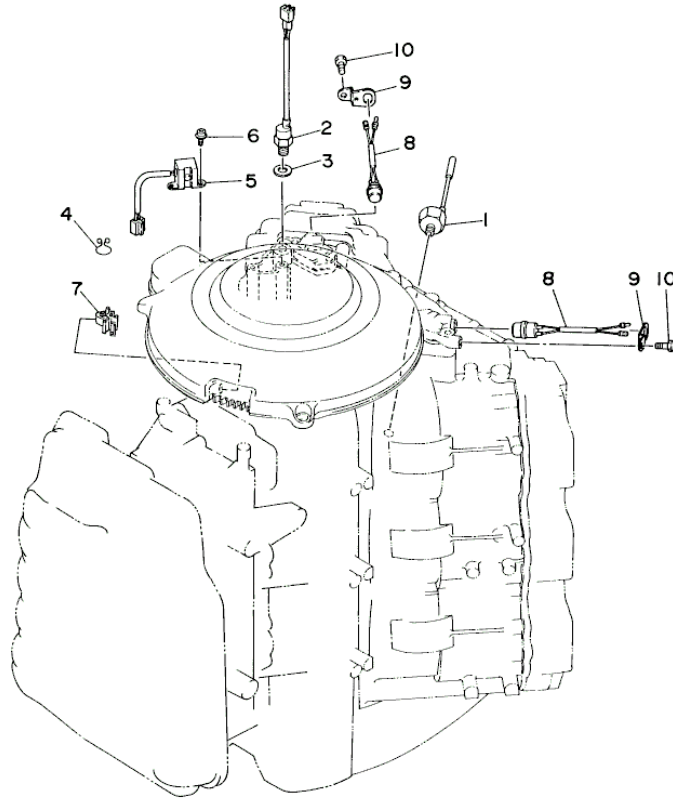

SX225TXRZ 2001 / ELECTRICAL 4

65J0010-7150

©2013 Yamaha Motor Corporation, U.S.A. All rights reserved.

Part List

SX225TXRZ 2001 / ELECTRICAL 4

REF - NO	PART NUMBER	PART NAME	QUANTITY	REMARKS
1	61A-85780-00-00	SENSOR, KNOCK	1	
2	61A-85790-00-00	THERMOSENSOR ASSY	1	
3	92990-10600-00	WASHER, PLATE	1	
4	90464-12M48-00	CLAMP	1	
5	61A-85895-00-00	CRANK POSITION SENDER	1	
6	97885-05012-00	SCREW, PAN HEAD	2	
7	90464-09M47-00	CLAMP	1	
8	61A-82560-00-00	THERMO SWITCH ASSY	2	
9	61A-8252U-00-00	COVER	2	
10	97080-06012-00	BOLT	2	

Part Notes

SX225TXRZ 2001 / ELECTRICAL 4

PART NUMBER	NOTE TEXT
92990-10600-00	OEM: This part number is among the Top 100 Most Popular Marine Maintenance Parts as of August 2013.

©2013 Yamaha Motor Corporation, U.S.A. All rights reserved.