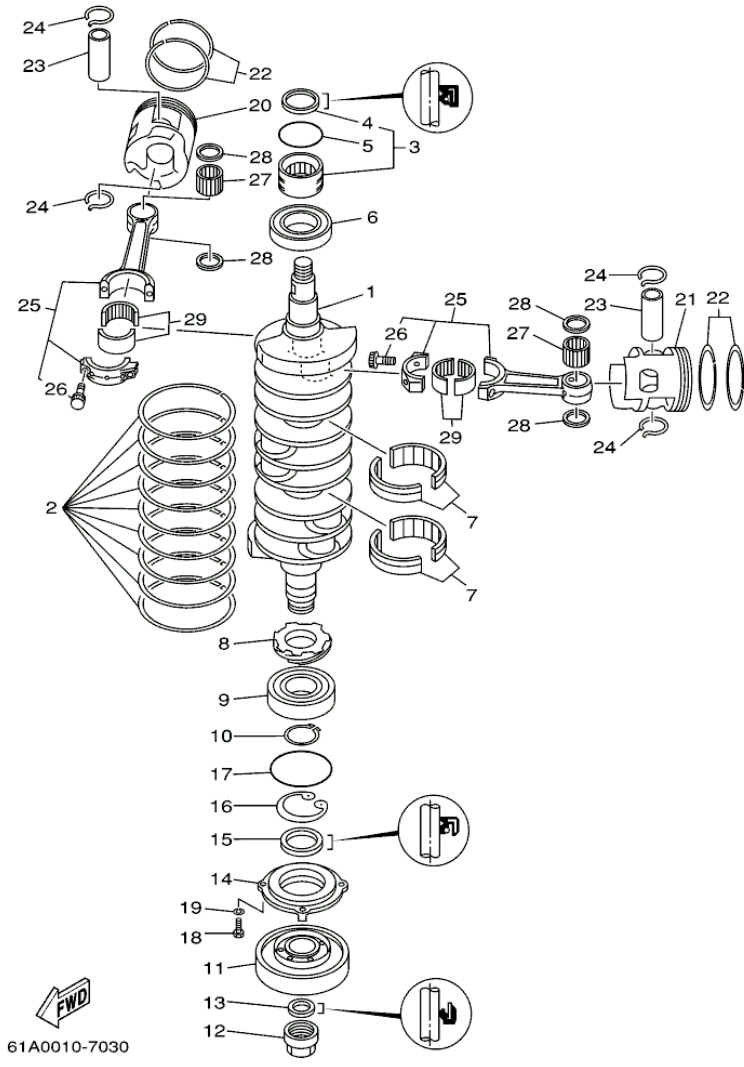

SX225TXRZ 2001 / CRANKSHAFT PISTON

©2013 Yamaha Motor Corporation, U.S.A. All rights reserved.

Part List

SX225TXRZ 2001 / CRANKSHAFT PISTON

REF - NO	PART NUMBER	PART NAME	QUANTITY	REMARKS
1	61A-11411-00-00	CRANKSHAFT	1	
2	61A-11447-00-00	SEAL, CRANK	9	
3	93311-940V0-00	BEARING	1	
4	93102-40M38-00	.OIL SEAL	1	
5	93210-54M54-00	O-RING	1	
6	93306-209U1-00	BEARING	1	
7	93310-959U0-00	BEARING	2	
8	61A-11536-00-00	GEAR, DRIVE	1	
9	93306-308U0-00	BEARING	1	
10	93410-40M03-00	CIRCLIP	1	
11	61A-11586-01-00	PULLEY, CRANKSHAFT BALANCE	1	
12	61A-11555-01-00	NUT, CRANKSHAFT 1	1	
13	93104-22M07-00	.OIL SEAL	1	
14	61A-15359-00-94	HOUSING, OIL SEAL	1	
15	93102-40M36-00	.OIL SEAL	1	
16	93420-61M07-00	CIRCLIP	1	
17	93210-81MA6-00	.O-RING	1	
18	97095-06020-00	BOLT	4	
19	92995-06100-00	WASHER, SPRING	4	
20	62J-11631-02-86	PISTON (STD)	3	
20	62J-11636-02-00	PISTON (0.50MM O/S)	3	AP
20	62J-11635-02-00	PISTON (0.25MM O/S)	3	AP
21	62J-11642-02-86	PISTON 2 (STD)	3	
21	62J-11646-02-00	PISTON 2 (0.50MM O/S)	3	AP
21	62J-11645-02-00	PISTON 2 (0.25MM O/S)	3	AP
22	64D-11603-01-00	PISTON RING SET (STD)	6	
22	64D-11605-01-00	PISTON RING SET (0.50MM O/S)	6	AP
22	64D-11604-01-00	PISTON RING SET (0.25MM O/S)	6	AP
23	61A-11633-02-00	PIN, PISTON	6	
24	61A-11634-00-00	CLIP, PISTON PIN	12	
25	61A-11650-00-00	CONNECTING ROD ASSY	6	
26	90109-09M62-00	.BOLT	2	
27	93310-326V4-00	BEARING	6	
28	90201-26M03-00	WASHER, PLATE	12	
29	93310-840V8-00	BEARING	6	

Part Notes

SX225TXRZ 2001 / CRANKSHAFT PISTON

PART NUMBER	NOTE TEXT
92995-06100-00	OEM: This part number is among the Top 100 Most Popular Marine Maintenance Parts as of August 2013.

©2013 Yamaha Motor Corporation, U.S.A. All rights reserved.