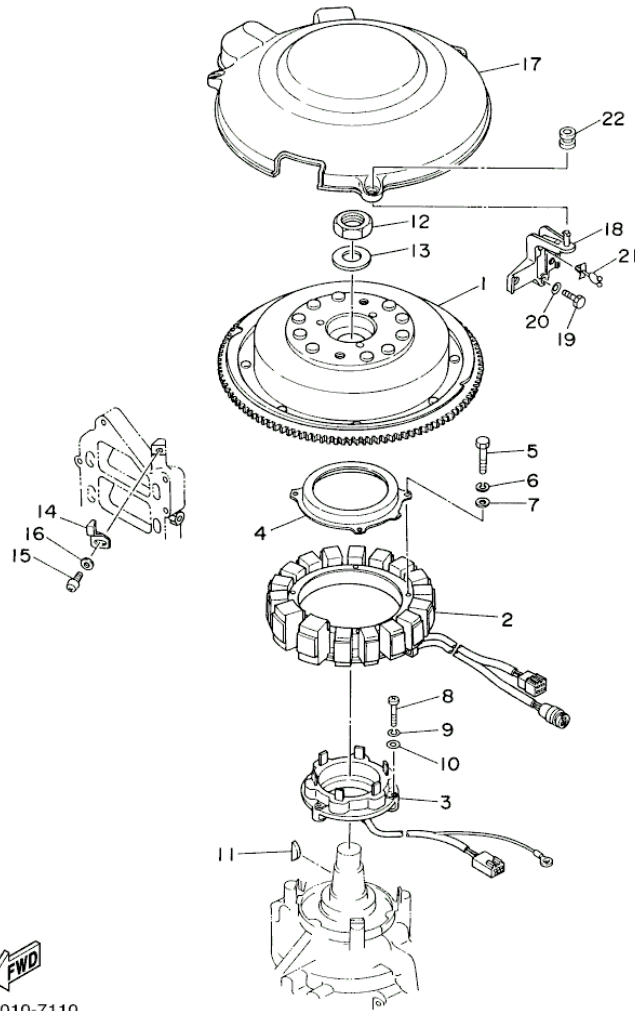

©2013 Yamaha Motor Corporation, U.S.A. All rights reserved.

SX225TXRZ 2001 / FUEL 2

67H0100-9110

©2013 Yamaha Motor Corporation, U.S.A. All rights reserved.

Part List

SX225TXRZ 2001 / FUEL 2

REF - NO	PART NUMBER	PART NAME	QUANTITY	REMARKS
1	6Y2-24307-41-00	FUEL PIPE COMP. 2	1	AP
2	90480-06M19-00	.GROMMET	1	
3	90445-13M01-00	.HOSE (L2050)	1	
4	6E5-24351-51-00	.BAND 1	1	
5	6Y2-24360-52-00	.PRIMER PUMP ASSY	1	
6	90450-10M07-00	HOSE CLAMP ASSY	1	AP

SX225TXRZ 2001 / GENERATOR

©2013 Yamaha Motor Corporation, U.S.A. All rights reserved.

Part List

SX225TXRZ 2001 / GENERATOR

REF - NO	PART NUMBER	PART NAME	QUANTITY	REMARKS
1	61A-85550-01-00	ROTOR ASSY	1	
2	61A-85510-02-00	STATOR ASSY	1	
3	61A-85580-01-00	COIL, PULSER	1	
4	61A-83721-00-00	COVER	1	
5	97013-06035-00	BOLT	4	
6	92903-06100-00	WASHER, SPRING	4	
7	92903-06600-00	WASHER, PLATE	4	
8	97885-05030-00	SCREW, PAN HEAD	3	
9	92995-05100-00	WASHER	3	
10	92995-05600-00	WASHER	3	
11	90280-05015-00	KEY, WOODRUFF	1	
12	90170-24M22-00	NUT	1	
13	90201-25M02-00	WASHER, PLATE	1	
14	6E5-81332-00-00	PLATE, TIMING	1	
15	97885-06010-00	SCREW, PAN HEAD	1	
16	92995-06600-00	WASHER	1	
17	61A-81337-01-00	COVER, FLYWHEEL	1	
18	65L-81338-00-1S	CLAMP, LEAD	1	
19	97013-06025-00	BOLT	1	
20	92903-06600-00	WASHER, PLATE	1	
21	90464-18M46-00	CLAMP	1	
22	663-82317-01-00	DAMPER, IGNITION COIL	3	