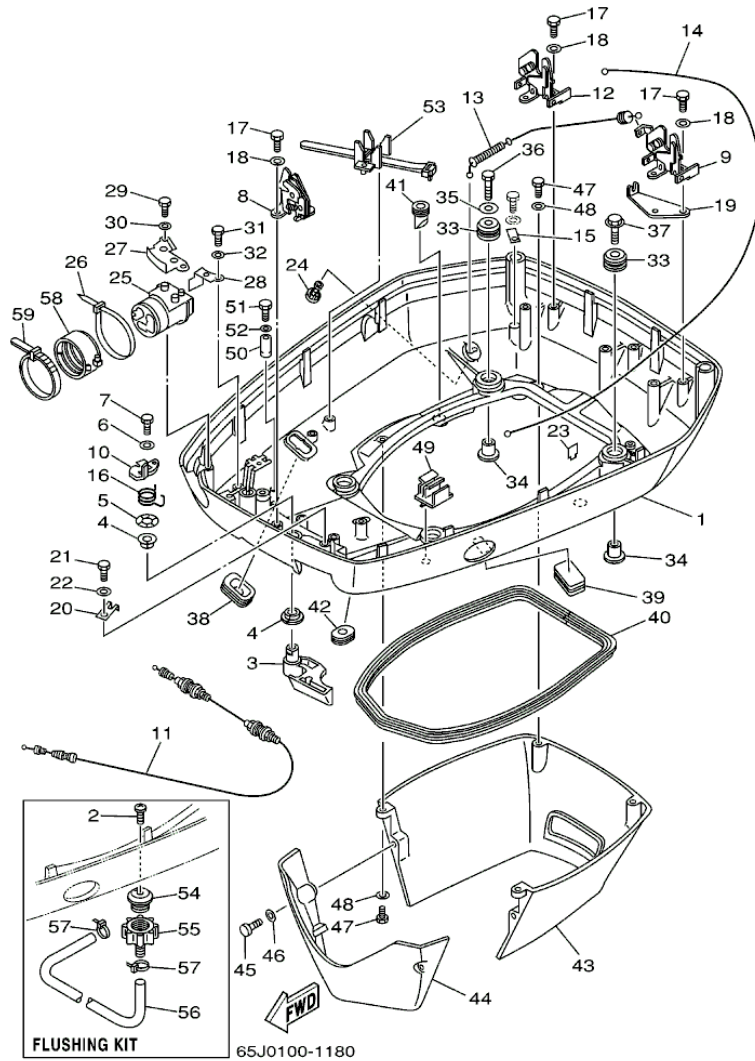

SX225TXRZ 2001 / BOTTOM COWLING

©2013 Yamaha Motor Corporation, U.S.A. All rights reserved.

Part List

SX225TXRZ 2001 / BOTTOM COWLING

REF - NO	PART NUMBER	PART NAME	QUANTITY	REMARKS
1	61A-42711-05-8D	COWLING, BOTTOM	1	
2	90169-05M00-00	SCREW, TRUSS HEAD TAPPING	1	FLUSHING KIT
3	61A-42815-01-8D	LEVER, CLAMP	1	
4	90386-13M88-00	BUSH	2	
5	90206-13M10-00	WASHER, WAVE	1	
6	90201-06M30-00	WASHER, PLATE	1	
7	90109-06M50-00	BOLT	1	
8	6R3-42824-00-00	BASE, CLAMP LEVER	1	
9	6R3-42811-01-00	STAY	1	
10	6R3-42816-00-00	LEVER, CLAMP	1	
11	6R3-42850-10-00	WIRE COMPLETE	1	
12	6R3-42811-10-00	STAY	1	
13	61A-42850-01-00	WIRE COMPLETE	1	
14	61A-42850-20-00	WIRE COMPLETE	1	
15	682-44117-00-00	BRACKET	1	
16	6R3-42813-00-00	SPRING, CLAMP LEVER	1	
17	97095-06016-00	BOLT	6	
18	92995-06600-00	WASHER	6	
19	6N7-42828-00-00	PLATE, CLAMP	1	
20	6R3-42828-00-00	PLATE, CLAMP	1	
21	97095-06010-00	BOLT	1	
22	92995-06600-00	WASHER	1	
23	6N7-42841-00-00	MARK, CLAMP	1	
24	6E5-44391-00-00	NIPPLE, HOSE	1	
25	61A-42725-30-00	GROMMET	1	
26	90465-13M30-00	CLAMP	1	
27	61A-42738-02-5B	PLATE, FITTING	1	
28	64D-42738-10-5B	PLATE, FITTING	1	
29	97095-06016-00	BOLT	2	
30	92995-06600-00	WASHER	2	
31	97095-06012-00	BOLT	1	
32	92995-06600-00	WASHER	1	
33	90480-22M81-00	GROMMET	4	
34	90387-08M37-00	COLLAR	4	
35	90201-08M54-00	WASHER, PLATE	1	
36	97075-08035-00	BOLT	1	
37	90119-08M22-00	BOLT, WITH WASHER	3	
38	688-42726-10-00	GROMMET	1	
39	6H4-42726-00-00	GROMMET	1	
40	61A-42716-00-00	RUBBER, SEAL 1	1	
41	61A-42717-00-00	RUBBER, SEAL 2	4	
42	61A-42727-00-00	GROMMET	1	
43	61A-42741-01-8D	APRON	1	
44	61A-42771-01-8D	APRON	1	
45	97095-06030-00	BOLT	2	
46	92995-06600-00	WASHER	2	
47	97095-06020-00	BOLT	4	
48	92995-06600-00	WASHER	4	
49	6E5-82594-00-00	CLAMP	1	
50	6E5-82588-00-00	PLATE	1	
51	97095-06020-00	BOLT	1	
52	92995-06600-00	WASHER	1	
53	688-82594-00-00	CLAMP	1