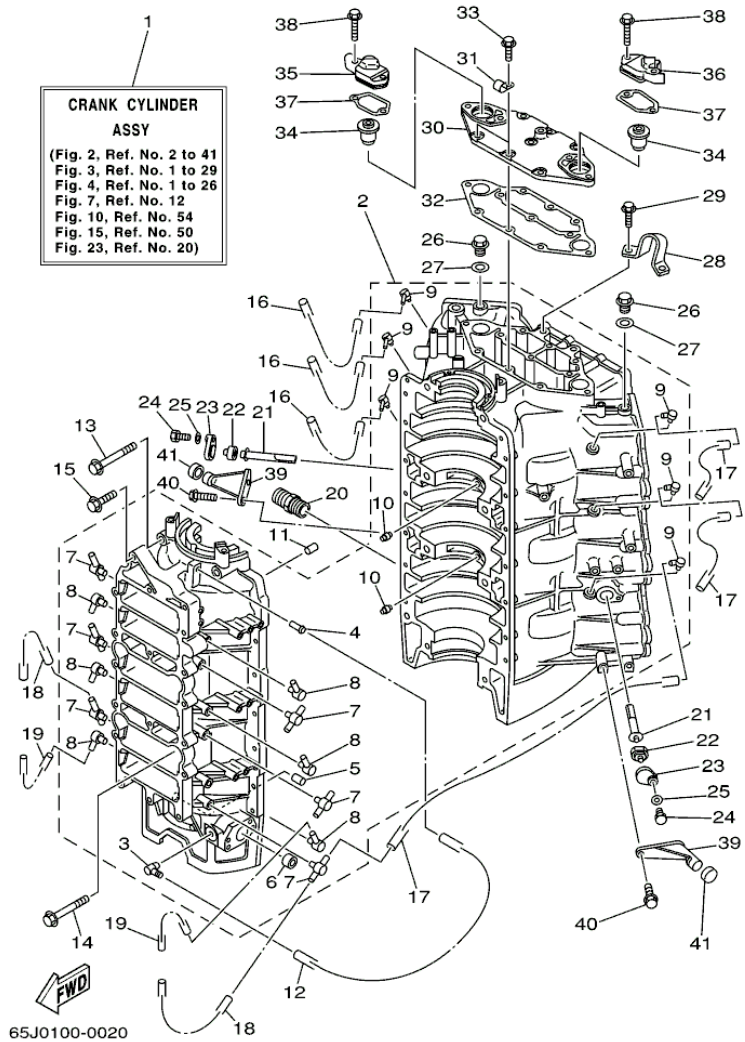

SX225TXRZ 2001 / CYLINDER CRANKCASE

©2013 Yamaha Motor Corporation, U.S.A. All rights reserved.

Part List

SX225TXRZ 2001 / CYLINDER CRANKCASE

REF - NO	PART NUMBER	PART NAME	QUANTITY	REMARKS
1	65L-W0090-11-1S	CRANK CYLINDER ASSY	1	UR SX250,LX250
1	65J-W0090-11-1S	CRANK CYLINDER ASSY	1	UR SX225,LX225
2	65L-15100-01-1S	CRANKCASE ASSY	1	UR SX250,LX250
2	65J-15100-01-1S	CRANKCASE ASSY	1	UR SX225,LX225
3	6E5-11372-00-00	.NIPPLE, HOSE	1	
4	624-14485-00-00	.PIPE, JOINT	1	
5	90384-06M07-00	.BUSH, BIMETAL FORMED	1	
6	90383-16M01-00	.BUSH, FORMED	1	
7	6F6-11372-00-00	.NIPPLE, HOSE	6	
8	650-11372-00-00	.NIPPLE, HOSE	6	
9	6E5-11372-00-00	.NIPPLE, HOSE	6	
10	663-11518-01-00	.LOCK, BEARING	2	
11	93608-12063-00	PIN, DOWEL	2	
12	90445-07M11-00	HOSE (L610)	1	
13	90105-10M62-00	BOLT, FLANGE	4	
14	90105-10M75-00	BOLT, FLANGE	4	
15	90119-06M13-00	BOLT, WITH WASHER	14	
16	90445-07M44-00	HOSE (L250)	3	
17	90445-07M40-00	HOSE (L225)	3	
18	90445-07MA6-00	HOSE (L90)	6	
19	90445-07MA6-00	HOSE (L90)	6	
20	6G5-12581-00-00	JOINT, HOSE 1	1	
21	61A-11325-00-00	ANODE	2	
22	6H3-11328-00-00	GROMMET, ANODE	2	
23	6H3-11327-00-1S	COVER, ANODE	2	
24	97013-06016-00	BOLT	2	
25	92903-06600-00	WASHER, PLATE	2	
26	90340-14M00-00	.PLUG, STRAIGHT SCREW	2	
27	90430-14115-00	.GASKET	2	
28	6E5-11119-01-00	HANGER, ENGINE	1	
29	90119-08MA3-00	BOLT, WITH WASHER	2	
30	61A-11371-00-1S	COVER	1	
31	90465-06M86-00	CLAMP	2	
32	61A-11381-A0-00	.GASKET 1	1	
33	90119-06MA2-00	BOLT, WITH WASHER	7	
34	6E5-12411-20-00	THERMOSTAT	2	
35	61A-12413-00-1S	COVER, THERMOSTAT	1	
36	61A-12413-10-1S	COVER, THERMOSTAT	1	
37	61A-12414-A0-00	.GASKET, COVER	2	
38	90119-06MA5-00	BOLT, WITH WASHER	4	
39	6E5-42761-00-1S	STOPPER	2	
40	90119-06MA2-00	BOLT, WITH WASHER	4	
41	68F-44533-00-00	DAMPER, UPPER MOUNT RUBBER	2	

Part Notes

SX225TXRZ 2001 / CYLINDER CRANKCASE

PART NUMBER	NOTE TEXT
61A-12414-A0-00	OEM: This part number is among the Top 100 Most Popular Marine Maintenance Parts as of August 2013.

©2013 Yamaha Motor Corporation, U.S.A. All rights reserved.