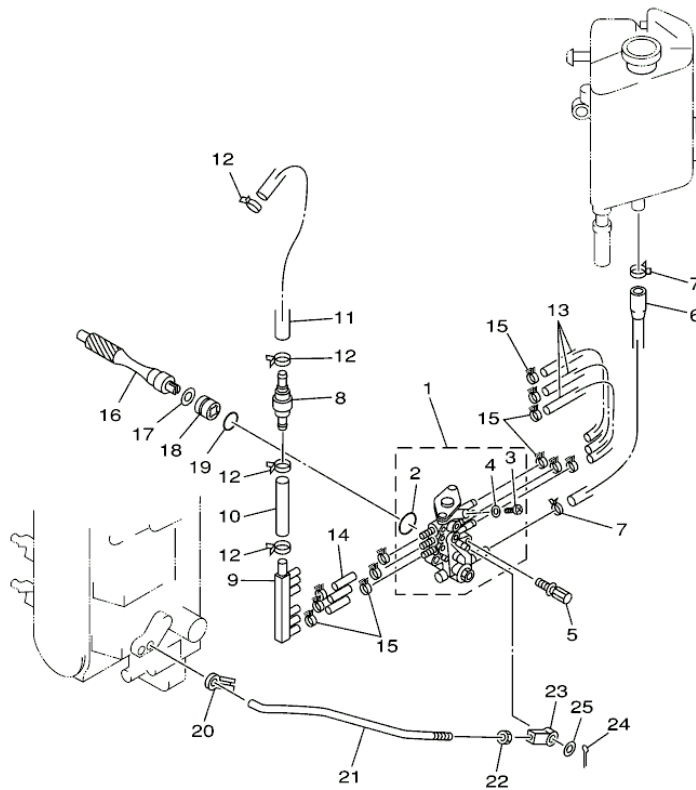

SX225TXRZ 2001 / OIL PUMP

65J0010-7080

Part List

SX225TXRZ 2001 / OIL PUMP

REF - NO	PART NUMBER	PART NAME	QUANTITY	REMARKS
1	65L-13200-00-00	OIL INJECTION PUMP ASSY	1	
2	93210-19M82-00	.O-RING	1	
3	6R3-13471-00-00	.PLUG, DRAIN	1	
4	6L2-13475-00-00	.GASKET	1	
5	90109-06M40-00	BOLT	2	
6	61A-13416-00-00	PIPE, OIL 1	1	
7	90465-11M10-00	CLAMP	2	
8	65L-13183-00-00	VALVE, CHECK	1	
9	65L-24378-00-00	PIPE, JOINT 4	1	
10	90445-09220-00	HOSE (L30)	1	
11	90446-09M69-00	HOSE	1	
12	90465-11M10-00	CLAMP	4	
13	90445-07M02-00	HOSE (L167)	3	
14	90445-07M03-00	.HOSE (L34)	3	
15	90468-07M02-00	CLIP	12	
16	61A-11537-00-00	GEAR, DRIVEN	1	
17	90201-09M01-00	WASHER, PLATE	1	
18	61A-13117-00-00	COLLAR, DISTANCE	1	
19	93210-18MA9-00	.O-RING	1	
20	6R5-41237-00-00	JOINT, LINK	1	
21	65L-41241-00-00	ROD, LINK	1	
22	95380-05600-00	NUT	1	
23	6H1-41237-00-00	JOINT, LINK	1	
24	91490-12012-00	PIN. COTTER	1	
25	90202-05088-00	WASHER, PLATE	1	