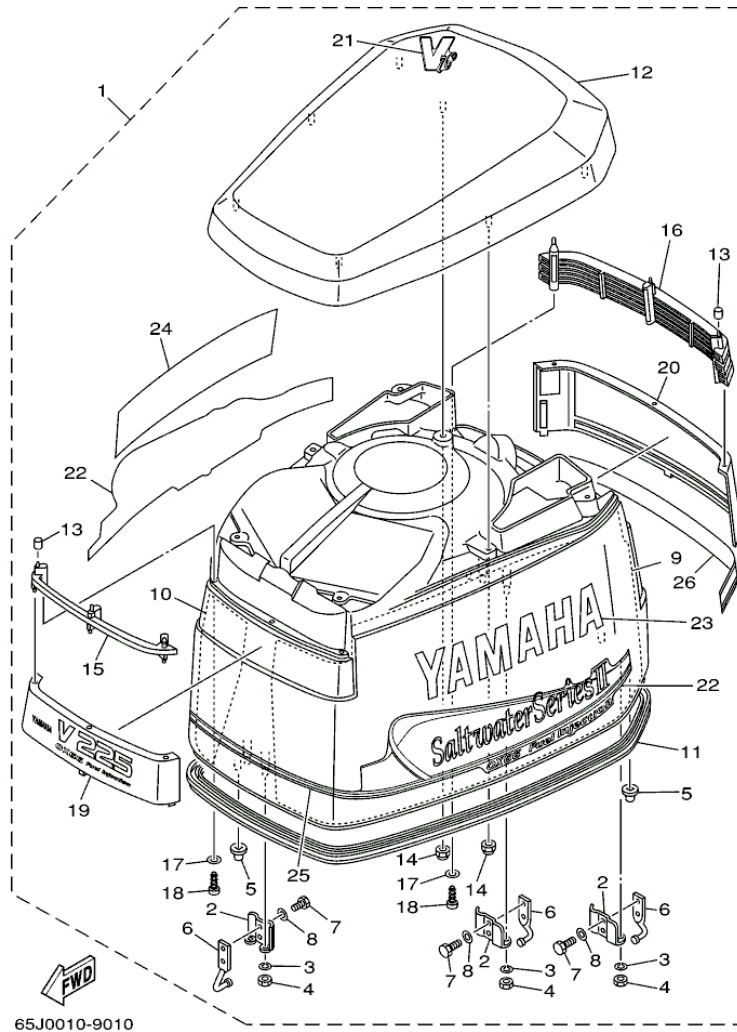

SX225TXRZ 2001 / TOP COWLING

©2013 Yamaha Motor Corporation, U.S.A. All rights reserved.

Part List

SX225TXRZ 2001 / TOP COWLING

REF - NO	PART NUMBER	PART NAME	QUANTITY	REMARKS
1	65L-42610-V1-4D	TOP COWLING ASSY	1	UR SX250,LX250
1	65J-42610-V1-4D	TOP COWLING ASSY	1	UR SX225,LX225
2	6R3-42647-00-00	.HOLDER, CLAMP BAND	3	
3	92990-06100-00	.WASHER, SPRING	6	
4	95380-06600-00	.NUT, HEXAGON	6	
5	6R3-42662-00-00	.DAMPER	3	
6	6R3-42814-00-00	.HOOK, CLAMP	3	
7	97095-06012-00	.BOLT	6	
8	92995-06600-00	.WASHER	6	
9	61A-42619-02-00	.DAMPER, FORM	1	
10	61A-42627-02-00	.DAMPER, FORM	1	
11	61A-42615-01-00	.SEAL	1	
12	61A-42613-01-4D	.MOLDING, AIR DUCT	1	
13	90385-04M05-00	.BUSH	6	
14	90179-06M24-00	.NUT	7	
15	61A-42626-00-00	.LOUVER, 1	1	
16	61A-42636-00-00	.LOUVER 2	1	
17	92990-04600-00	WASHER, PLATE	6	
18	97780-40520-00	.SCREW, TAPPING	6	
19	65J-42686-V0-00	.EMBLEM, FRONT	1	UR SX225,LX225
19	65L-42686-V0-00	.EMBLEM, FRONT	1	UR SX250,LX250
20	65J-42687-V0-00	.EMBLEM, REAR	1	UR SX225,LX225
20	65L-42687-V0-00	.EMBLEM, REAR	1	UR SX250,LX250
21	65J-42683-S0-00	.MARK, COWLING	1	UR SX225,LX225
21	65L-42683-S0-00	.MARK, COWLING	1	UR SX250,LX250
22	65L-W0070-V0-00	.GRAPHIC SET	1	
23	62J-42681-S1-00	.MARK, COWLING	1	UR SX225,LX225
23	61A-42681-S1-00	.MARK, COWLING	1	UR SX250,LX250
24	62J-42682-S1-00	.MARK, COWLING	1	UR SX225,LX225
24	61A-42682-S1-00	.MARK, COWLING	1	UR SX250,LX250
25	61A-42677-S1-00	.GRAPHIC, FRONT	1	
26	61A-4267A-S1-00	.GRAPHIC, REAR 2	1