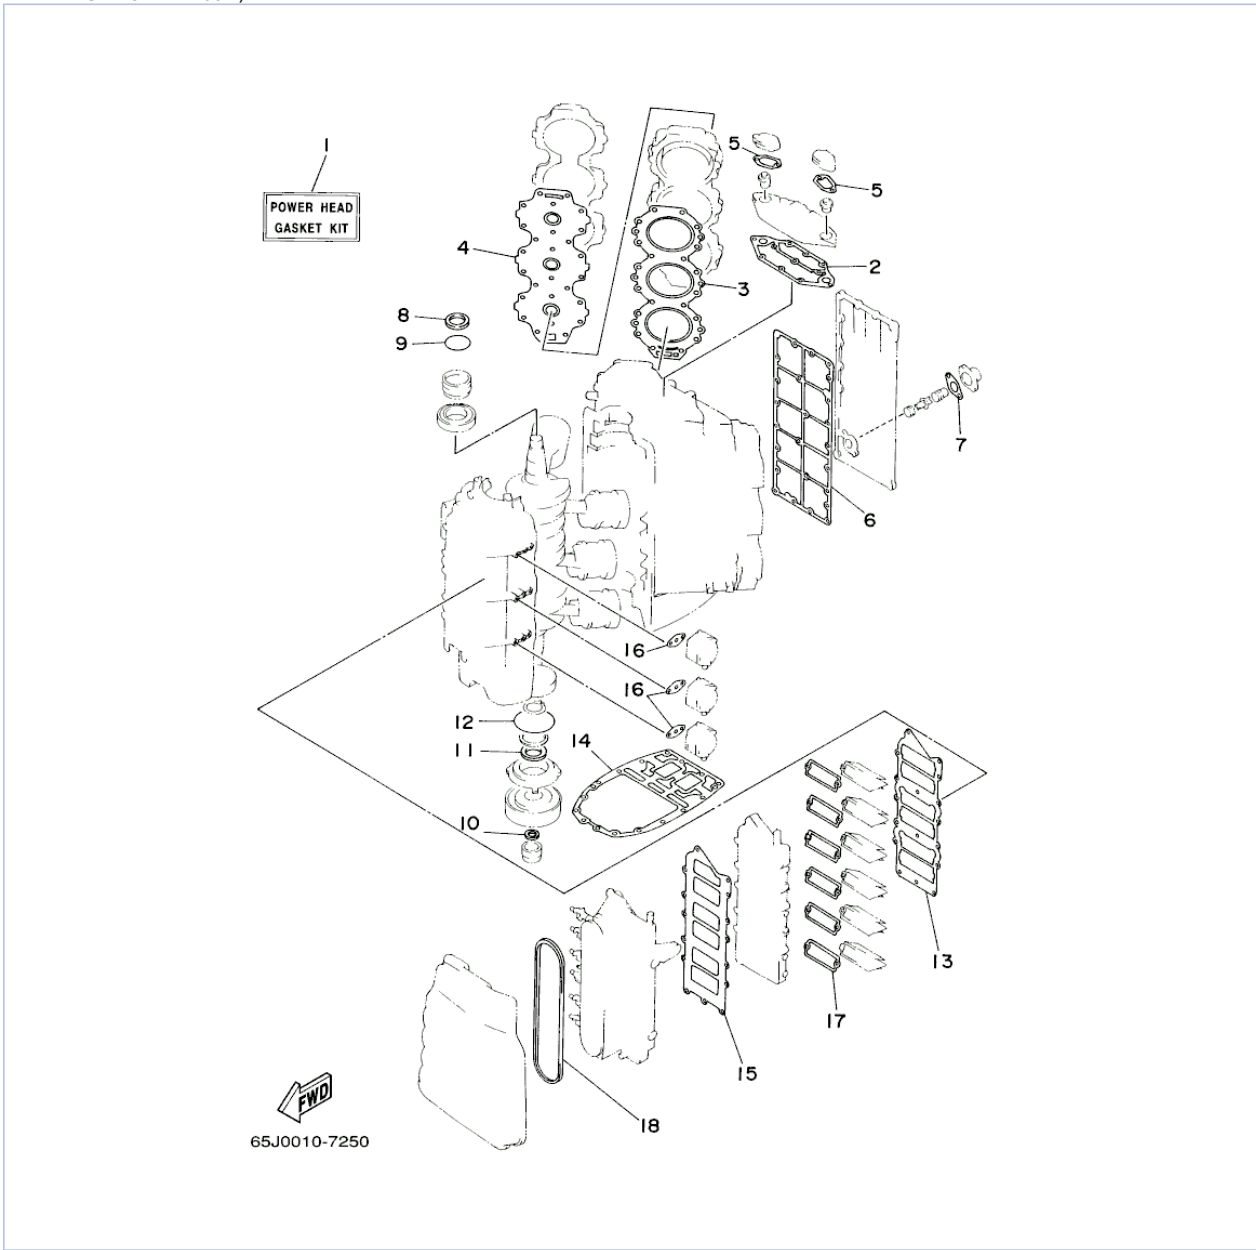

SX225TXRZ 2001 / REPAIR KIT 1

©2013 Yamaha Motor Corporation, U.S.A. All rights reserved.

Part List

SX225TXRZ 2001 / REPAIR KIT 1

REF - NO	PART NUMBER	PART NAME	QUANTITY	REMARKS
1	65L-W0001-00-00	POWER HEAD GASKET KIT	1	
2	61A-11381-A0-00	.GASKET 1	1	
3	61A-11181-A1-00	.GASKET, CYLINDER HEAD 1	2	
4	61A-11193-A1-00	.GASKET, HEAD COVER 1	2	
5	61A-12414-A0-00	.GASKET, COVER	2	
6	61A-41112-A0-00	.GASKET, EXHAUST INNER COVER	1	
7	6G5-11382-A1-00	.GASKET 2	1	
8	93102-40M38-00	.OIL SEAL	1	
9	93210-54M54-00	.O-RING	1	
10	93104-22M07-00	.OIL SEAL	1	
11	93102-40M36-00	.OIL SEAL	1	
12	93210-81MA6-00	.O-RING	1	
13	65L-13645-00-00	.GASKET, MANIFOLD 1	1	
14	61A-45113-A0-00	.GASKET, UPPER CASING	1	
15	65L-13646-00-00	.GASKET, MANIFOLD 2	1	
16	650-24431-A0-00	.GASKET, FUEL PUMP 1	3	
17	61A-13621-A0-00	.GASKET, VALVE SEAT	6	
18	65L-14483-00-00	.GASKET	1	

Part Notes

SX225TXRZ 2001 / REPAIR KIT 1

PART NUMBER		NOTE TEXT
61A-12414-A0-00		OEM: This part number is among the Top 100 Most Popular Marine Maintenance Parts as of August 2013.
650-24431-A0-00		OEM: This part number is among the Top 100 Most Popular Marine Maintenance Parts as of August 2013.

©2013 Yamaha Motor Corporation, U.S.A. All rights reserved.