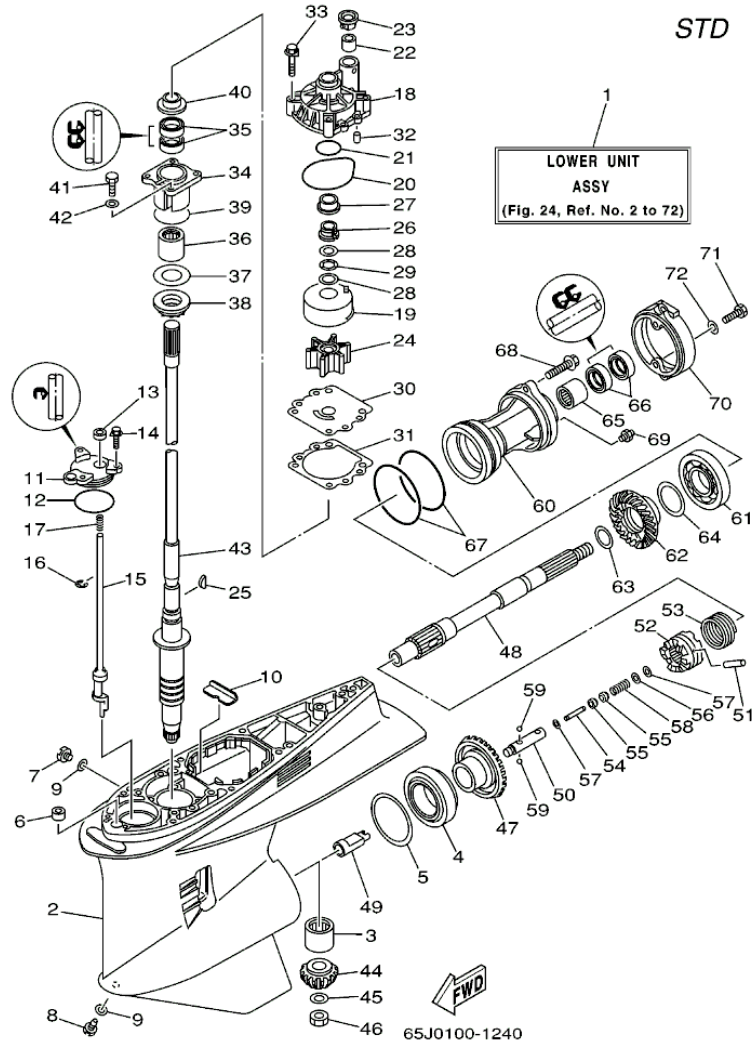

SX225TXRZ 2001 / LOWER CASING DRIVE 1 225 250

©2013 Yamaha Motor Corporation, U.S.A. All rights reserved.

Part List

SX225TXRZ 2001 / LOWER CASING DRIVE 1 225 250

REF - NO	PART NUMBER	PART NAME	QUANTITY	REMARKS
1	65J-45300-30-8D	LOWER UNIT ASSY	1	U (SX)
1	65J-45300-20-8D	LOWER UNIT ASSY	1	X (SX)
2	61A-45301-03-8D	CASING, LOWER	1	(SX)
3	93311-832V2-00	BEARING	1	(SX)
4	93332-000W1-00	BEARING	1	(SX)
5	61A-45567-00-10	SHIM (T:0.10MM)	1	UR (SX)
5	61A-45567-00-12	SHIM (T:0.12MM)	1	UR (SX)
5	61A-45567-00-15	SHIM (T:0.15MM)	1	UR (SX)
5	61A-45567-00-50	SHIM (T:0.50MM)	1	UR (SX)
5	61A-45567-00-30	SHIM (T:0.30MM)	1	UR (SX)
5	61A-45567-00-40	SHIM (T:0.40MM)	1	UR (SX)
5	61A-45567-00-18	SHIM (T:0.18MM)	1	UR (SX)
6	663-44366-00-00	DAMPER, WATER SEAL 2	1	(SX)
7	90340-08M04-00	PLUG, STRAIGHT SCREW	1	(SX)
8	688-45341-00-00	PLUG, DRAIN	1	(SX)
9	90430-08020-00	.GASKET	2	(SX)
10	61A-45376-00-94	GUIDE, SEAL DAMPER	1	(SX)
11	61A-45321-01-00	PLATE	1	(SX)
12	93210-64488-00	.O-RING	1	(SX)
13	93106-09014-00	.OIL SEAL	1	(SX)
14	90119-06M10-00	BOLT, WITH WASHER	3	(SX)
15	61A-44150-01-00	SHIFT CAM ASSY	1	(SX)
16	93430-08006-00	CIRCLIP	1	(SX)
17	90501-11M10-00	SPRING, COMPRESSION	1	(SX)
18	61A-44311-01-00	HOUSING, WATER PUMP	1	(SX)
19	61A-44322-02-00	.INSERT, CARTRIDGE	1	(SX)
20	93210-86M38-00	.O-RING	1	(SX)
21	93210-37160-00	.O-RING	1	(SX)
22	6E5-44365-00-00	DAMPER, WATER SEAL 1	1	(SX)
23	6E5-44312-00-00	COVER, WATER PUMP HOUSING	1	(SX)
24	6E5-44352-01-00	.IMPELLER	1	(SX)
25	90280-04M05-00	.KEY, WOODRUFF	1	(SX)
26	61A-45538-00-00	SPACER 1	1	(SX)
27	61A-45527-00-00	COLLAR, DRIVE SHAFT	1	(SX)
28	90201-22M01-00	WASHER, PLATE	2	(SX)
29	90206-22M19-00	WASHER, WAVE	1	(SX)
30	6G5-44323-00-00	.OUTER PLATE, CARTRIDGE	1	(SX)
31	6E5-44315-A0-00	.GASKET, WATER PUMP	1	(SX)
32	93606-12019-00	.PIN, DOWEL	2	(SX)
33	90119-08M14-00	.BOLT, WITH WASHER	4	(SX)
34	61A-45331-00-94	HOUSING, BEARING	1	(SX)
35	93101-28M16-00	.OIL SEAL	2	(SX)
36	93317-330U2-00	BEARING	1	(SX)
37	61A-45587-00-10	SHIM (T:0.10MM)	1	UR (SX)
37	61A-45587-00-12	SHIM (T:0.12MM)	1	UR (SX)
37	61A-45587-00-15	SHIM (T:0.15MM)	1	UR (SX)
37	61A-45587-00-50	SHIM (T:0.50MM)	1	UR (SX)
37	61A-45587-00-30	SHIM (T:0.30MM)	1	UR (SX)
37	61A-45587-00-40	SHIM (T:0.40MM)	1	UR (SX)
37	61A-45587-00-18	SHIM (T:0.18MM)	1	UR (SX)
38	93341-930U9-00	BEARING	1	(SX)
39	93210-55M14-00	.O-RING	1	(SX)
40	6E5-45344-00-00	COVER, OIL SEAL	1	(SX)