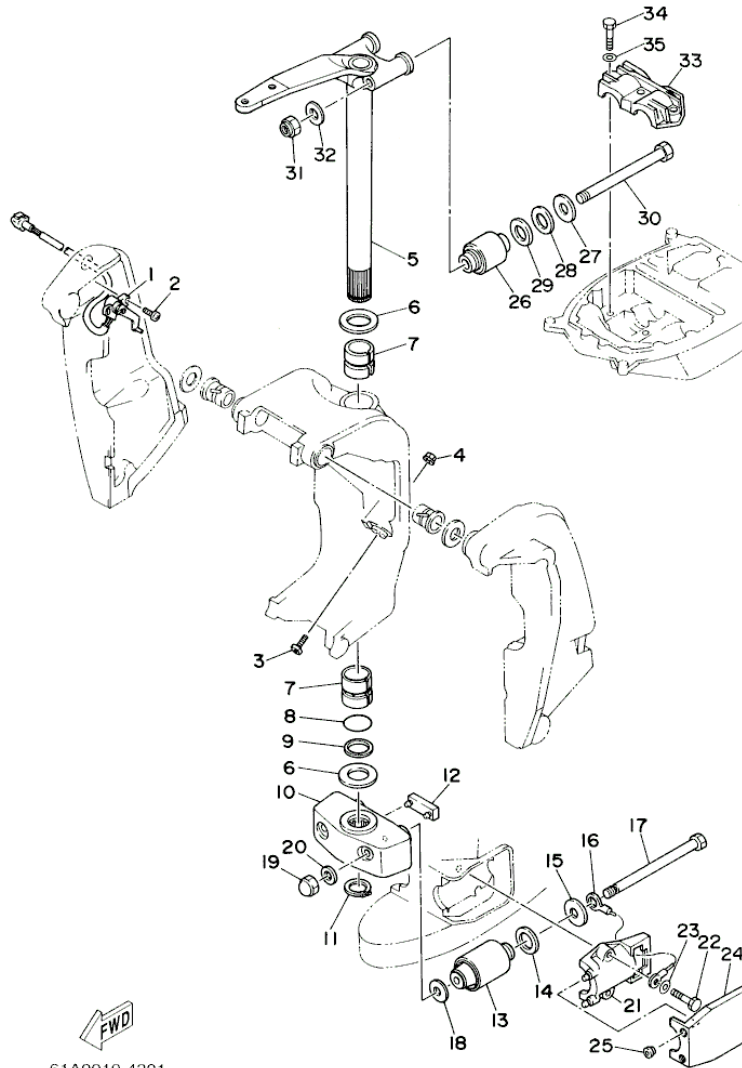

SX225TXRZ 2001 / BRACKET 2

©2013 Yamaha Motor Corporation, U.S.A. All rights reserved.

Part List

SX225TXRZ 2001 / BRACKET 2

REF - NO	PART NUMBER	PART NAME	QUANTITY	REMARKS
1	61A-83672-02-00	TRIM SENDER	1	
2	97885-06016-00	SCREW, PAN HEAD	2	
3	61A-43376-00-00	BOLT, THRUST RECEIVER	2	
4	95780-10300-00	NUT, FLANGE	2	
5	61A-42510-31-8D	STEERING BRACKET ASSY	1	U
5	61A-42510-21-8D	STEERING BRACKET ASSY	1	X
6	90201-40M00-00	WASHER, PLATE	2	
7	90386-39M89-00	BUSH	2	
8	93210-35321-00	O-RING	1	
9	90202-40M47-00	WASHER, PLATE	1	
10	61A-44551-01-8D	HOUSING, LOWER MOUNT RUBBER	1	
11	93410-37M04-00	CIRCLIP	1	
12	61A-44575-00-00	DAMPER, LOWER MOUNT RUBBER	1	
13	61A-44555-01-94	MOUNT DAMPER, LOWER SIDE	2	
14	90202-32M19-00	WASHER, PLATE	2	
15	90201-16M55-00	WASHER, PLATE	2	
16	6E5-82149-00-00	WIRE, LEAD 3	1	
17	90109-14M48-00	BOLT	2	
18	90201-15M58-00	WASHER, PLATE	2	
19	95380-14800-00	NUT	2	
20	92995-14600-00	WASHER	2	
21	61A-44552-01-94	HOUSING, LOWER MOUNT RUBBER	2	
22	97095-10045-00	BOLT	4	
23	92995-10600-00	WASHER	4	
24	61A-44553-00-8D	COVER, LOWER MOUNT	2	
25	6A0-15789-00-00	.DAMPER	4	
26	61A-44514-00-94	MOUNT DAMPER, UPPER SIDE	2	
27	90201-16M01-00	WASHER, PLATE	2	
28	90202-28M46-00	WASHER, PLATE	2	
29	90201-28M01-00	WASHER, PLATE	2	
30	90109-14M10-00	BOLT	2	
31	90185-14M00-00	NUT, SELF-LOCKING	2	
32	92995-14600-00	WASHER	2	
33	61A-44511-00-94	COVER, UPPER MOUNT	1	
34	97095-10045-00	BOLT	3	
35	92995-10600-00	WASHER	3