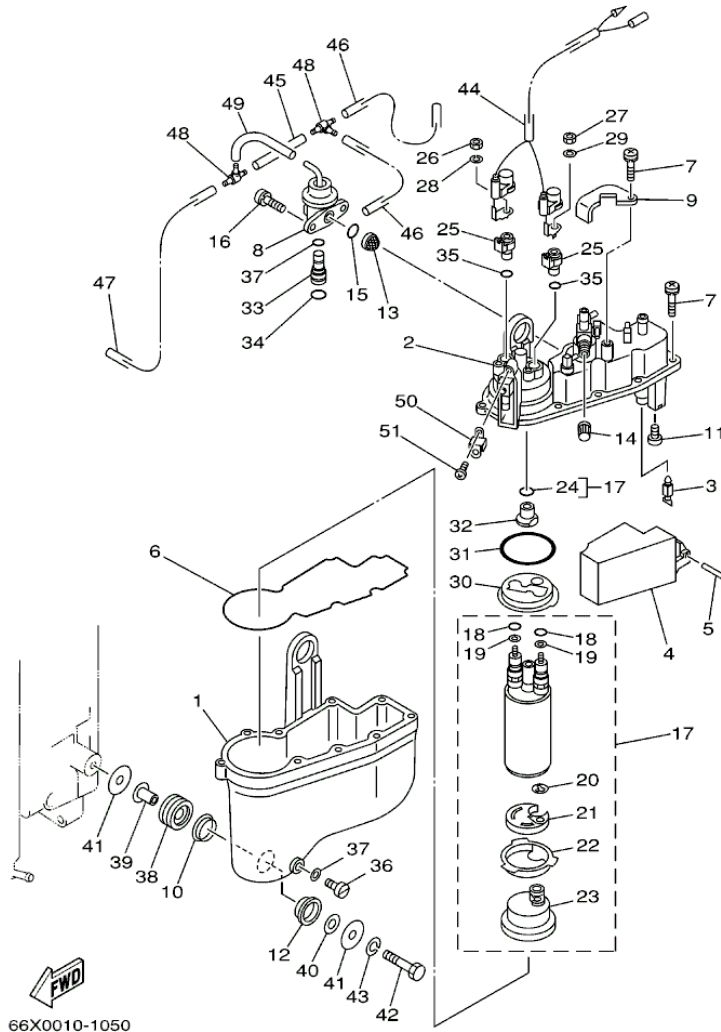

SX225TXRZ 2001 / FUEL INJECTION PUMP

©2013 Yamaha Motor Corporation, U.S.A. All rights reserved.

Part List

SX225TXRZ 2001 / FUEL INJECTION PUMP

REF - NO	PART NUMBER	PART NAME	QUANTITY	REMARKS
1	66K-14980-00-00	BODY, FLOAT CHAMBER	1	
2	66K-14182-02-00	COVER, FLOAT CHAMBER	1	
3	65L-14546-00-00	VALVE, NEEDLE	1	
4	66K-14985-00-00	FLOAT	1	
5	66K-14548-01-00	PIN, FLOAT ARM	1	
6	66K-14984-00-00	GASKET, FLOAT CHAMBER	1	
7	65L-14125-00-00	SCREW	10	
8	66K-13906-00-00	REGULATOR, PRESSURE	1	
9	66K-14255-00-00	PLATE	1	
10	66K-14239-00-00	SEAL	3	
11	66K-14325-01-00	SCREW, PAN HEAD	2	
12	66K-14163-00-00	SPACER	3	
13	65L-13905-00-00	FILTER COMP	1	
14	65L-14966-00-00	CAP	1	
15	65L-24486-00-00	O-RING	1	
16	66K-14245-00-00	SCREW, GUIDE	2	
17	66K-13907-00-00	FUEL PUMP COMP.	1	
18	65L-14227-00-00	.O-RING	2	
19	65L-14194-00-00	.RING	2	
20	65L-14159-00-00	.CLIP	1	
21	66K-13781-00-00	.DAMPER, PUMP	1	
22	66K-13844-00-00	.PLATE 2	1	
23	66K-13915-00-00	.FILTER	1	
24	65L-1416A-00-00	.O-RING	1	
25	66K-14271-00-00	INSULATOR	2	
26	65L-8182A-00-00	NUT	1	
27	65L-8182K-00-00	NUT	1	
28	65L-8182E-00-00	WASHER	1	
29	65L-8182F-00-00	WASHER	1	
30	66K-13843-00-00	PLATE 1	1	
31	65L-14147-00-00	O-RING	1	
32	65L-14274-00-00	CONNECTOR	1	
33	66K-24376-00-00	PIPE, JOINT 1	1	
34	66K-24489-00-00	O-RING	1	
35	65L-14397-00-00	O-RING	3	
36	65L-14992-00-00	SCREW, DRAIN	1	
37	65L-14997-00-00	SEAL	2	
38	65L-24375-00-00	GROMMET	3	
39	65L-24397-00-00	COLLAR	3	
40	65L-24576-00-00	WASHER	3	
41	66K-24579-00-00	WASHER 2	6	
42	65L-24592-00-00	BOLT	3	
43	65L-24169-00-00	WASHER, LOCK	3	
44	67H-82507-00-00	WIRE, LEAD	1	
45	66K-13542-00-00	HOSE, VACUUM SENSING 1	1	
46	66K-13544-00-00	HOSE, VACUUM SENSING 2	2	
47	66K-13532-00-00	HOSE, VACUUM SENSING 3	1	
48	65L-24461-00-00	PIPE, JOINT	2	
49	66K-13533-00-00	HOSE, VACUUM SENSING 4	1	
50	66K-13898-00-00	HOLDER	1	
51	65L-14565-00-00	SCREW	1	

Part Notes

SX225TXRZ 2001 / FUEL INJECTION PUMP