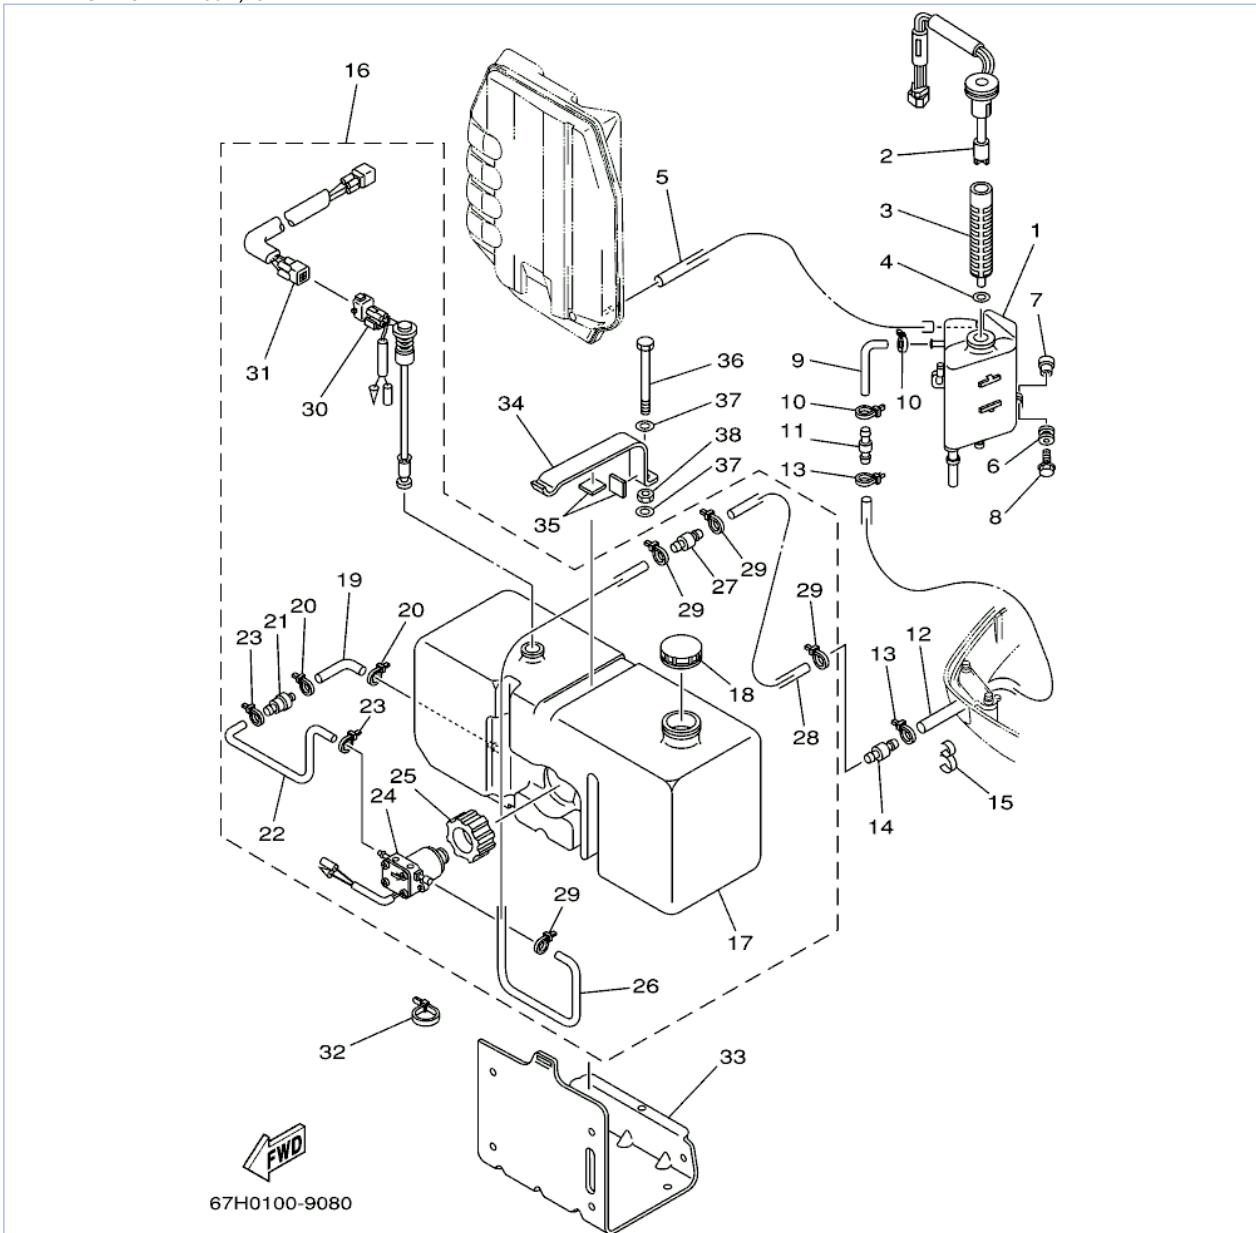

SX225TXRZ 2001 / OIL TANK

©2013 Yamaha Motor Corporation, U.S.A. All rights reserved.

Part List

SX225TXRZ 2001 / OIL TANK

REF - NO	PART NUMBER	PART NAME	QUANTITY	REMARKS
1	61A-21750-00-00	OIL TANK ASSY	1	
2	61A-85730-00-00	OIL LEVEL GAUGE ASSY	1	
3	61A-13411-00-00	STRAINER, OIL	1	
4	6E5-13414-00-00	GASKET, STRAINER COVER	1	
5	90445-05M07-00	HOSE (L700)	1	
6	6A0-82317-00-00	DAMPER, IGNITION COIL	3	
7	624-42542-00-00	PIPE	3	
8	90119-06M65-00	BOLT, WITH WASHER	3	
9	6E5-24323-00-00	PIPE 12	1	
10	90465-11M10-00	CLAMP	2	
11	6E5-24379-00-00	PIPE, JOINT 4	1	
12	90445-12M04-00	HOSE (L1900)	1	
13	90465-11M10-00	CLAMP	2	
14	6E5-24379-00-00	PIPE, JOINT 4	1	
15	90465-11M10-00	CLAMP	2	
16	61A-21708-03-00	OIL TANK SUB-ASSY	1	AP
17	6E5-21733-10-00	.SUB TANK, OIL (18L)	1	
18	6E5-21770-03-00	.OIL TANK CAP ASSY	1	
19	6E5-24322-00-00	.PIPE 11	1	
20	90465-11M10-00	.CLAMP	2	
21	646-24251-02-00	.STRAINER 1	1	
22	6E5-24319-01-00	.PIPE, OIL	1	
23	90465-11M10-00	.CLAMP	2	
24	6E5-81900-01-00	.OIL FEED PUMP ASSY	1	
25	6E5-81922-00-00	.GROMMET	1	
26	6E5-24321-01-00	.PIPE 10	1	
27	6E5-24379-00-00	.PIPE, JOINT 4	1	
28	90445-11M26-00	.HOSE (L6500)	1	
29	90465-11M10-00	.CLAMP	4	
30	6E5-85720-04-00	.OIL LEVEL GAUGE ASSY	1	
31	6R3-85721-80-00	.WIRE, LEAD (L=80M)	1	
32	90465-11M10-00	CLAMP	1	
33	6E5-21734-01-33	HOLDER, OIL SUB TANK	1	AP
34	6E5-21798-01-33	BRACKET, DAMPER	1	AP
35	6E5-21746-00-00	DAMPER	2	AP
36	97080-06100-00	BOLT	1	AP
37	92990-06600-00	WASHER, PLATE	2	AP
38	95380-06600-00	NUT, HEXAGON	1	AP

Part Notes

SX225TXRZ 2001 / OIL TANK

PART NUMBER	NOTE TEXT
646-24251-02-00	OEM: This part number is among the Top 100 Most Popular Marine Maintenance Parts as of August 2013.
92990-06600-00	OEM: This part number is among the Top 100 Most Popular Marine Maintenance Parts as of August 2013.

©2013 Yamaha Motor Corporation, U.S.A. All rights reserved.