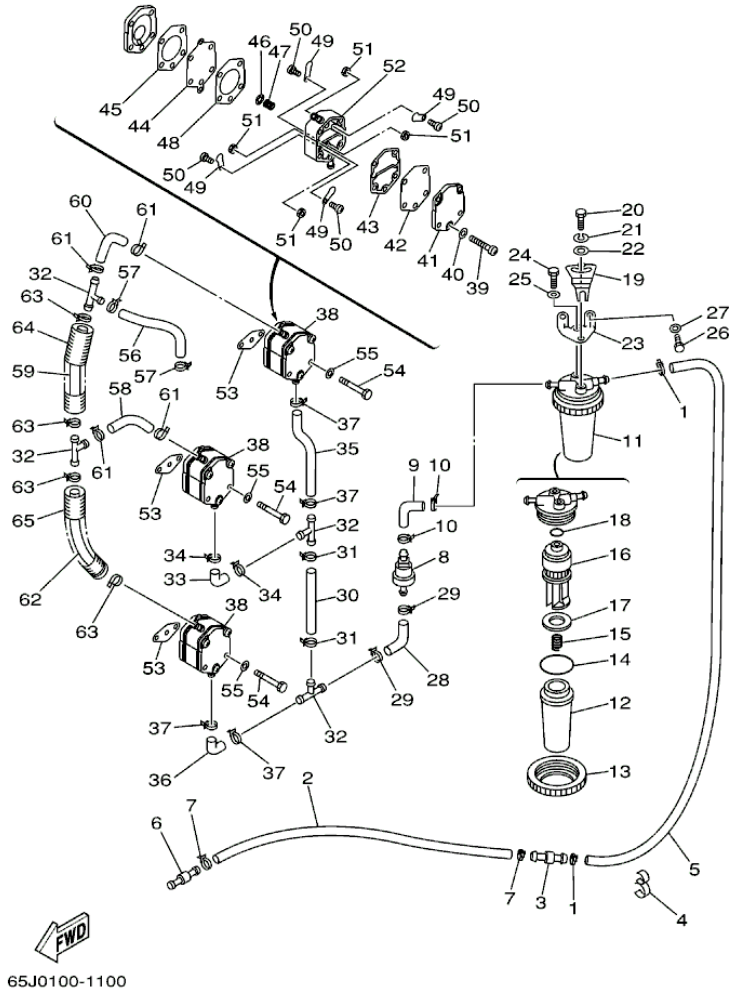

SX225TXRZ 2001 / FUEL

©2013 Yamaha Motor Corporation, U.S.A. All rights reserved.

Part List

SX225TXRZ 2001 / FUEL

REF - NO	PART NUMBER	PART NAME	QUANTITY	REMARKS
1	90465-11M10-00	CLAMP	2	
2	90445-13M17-00	HOSE (L2700)	1	
3	6R3-24377-00-00	PIPE, JOINT 2	1	
4	90464-13M34-00	CLAMP	2	
5	61A-24313-00-00	PIPE 3	1	
6	6R3-24377-00-00	PIPE, JOINT 2	1	
7	90465-11M10-00	CLAMP	2	
8	6R5-24408-00-00	FUEL FEED ASSY	1	
9	61A-24311-00-00	PIPE, FUEL 1	1	
10	90465-11M10-00	CLAMP	2	
11	65L-24560-00-00	FILTER ASSY	1	
12	61A-24521-00-00	.CUP, FILTER	1	
13	61A-24531-00-00	.NUT	1	
14	61A-24564-00-00	.O-RING	1	
15	65L-24577-00-00	.SPRING	1	
16	65L-24563-00-00	.ELEMENT, FILTER	1	
17	61A-24469-00-00	.FLOAT, WATER LEVEL	1	
18	65L-24564-00-00	.O-RING	1	
19	65L-24558-00-00	HOLDER, FILTER	1	
20	97095-06016-00	BOLT	1	
21	92995-06100-00	WASHER, SPRING	1	
22	90201-06068-00	WASHER, PLATE	1	
23	61A-24566-00-00	BRACKET, FILTER	1	
24	97095-06014-00	BOLT	1	
25	92995-06600-00	WASHER	1	
26	97095-06016-00	BOLT	2	
27	92995-06600-00	WASHER	2	
28	61A-24311-00-00	PIPE, FUEL 1	1	
29	90465-11M10-00	CLAMP	2	
30	6G5-24317-01-00	PIPE 7	1	
31	90465-11M10-00	CLAMP	2	
32	6E5-24378-00-00	PIPE, JOINT 3	4	
33	6E5-24315-00-00	PIPE 5	1	
34	90465-11M10-00	CLAMP	2	
35	6G5-24315-00-00	PIPE 5	1	
36	6E5-24315-00-00	PIPE 5	1	
37	90465-11M10-00	CLAMP	4	
38	6E5-24410-10-00	FUEL PUMP ASSY	3	
39	98503-05035-00	.SCREW, PAN HEAD	3	
40	92903-05600-00	.WASHER, PLATE	3	
41	6E5-24413-00-00	.BODY 2	1	
42	6E5-24471-00-00	.DIAPHRAGM	1	
43	6E5-24435-00-00	.GASKET, BODY 2	1	
44	6E5-24411-10-00	.DIAPHRAGM	1	
45	6E5-24436-00-00	.GASKET, BODY 3	1	
46	6E5-24424-00-00	.SEAT, SPRING	1	
47	6E5-24423-00-00	.SPRING, DIAPHRAGM	1	
48	6E5-24434-02-00	.GASKET, BODY	1	
49	6A0-24421-01-00	.VALVE, CHECK	4	
50	6A0-14325-00-00	.SCREW, PAN HEAD	4	
51	95380-03600-00	.NUT	4	
52	6E5-24412-10-00	.BODY 1	1	
53	650-24431-A0-00	GASKET, FUEL PUMP 1	3