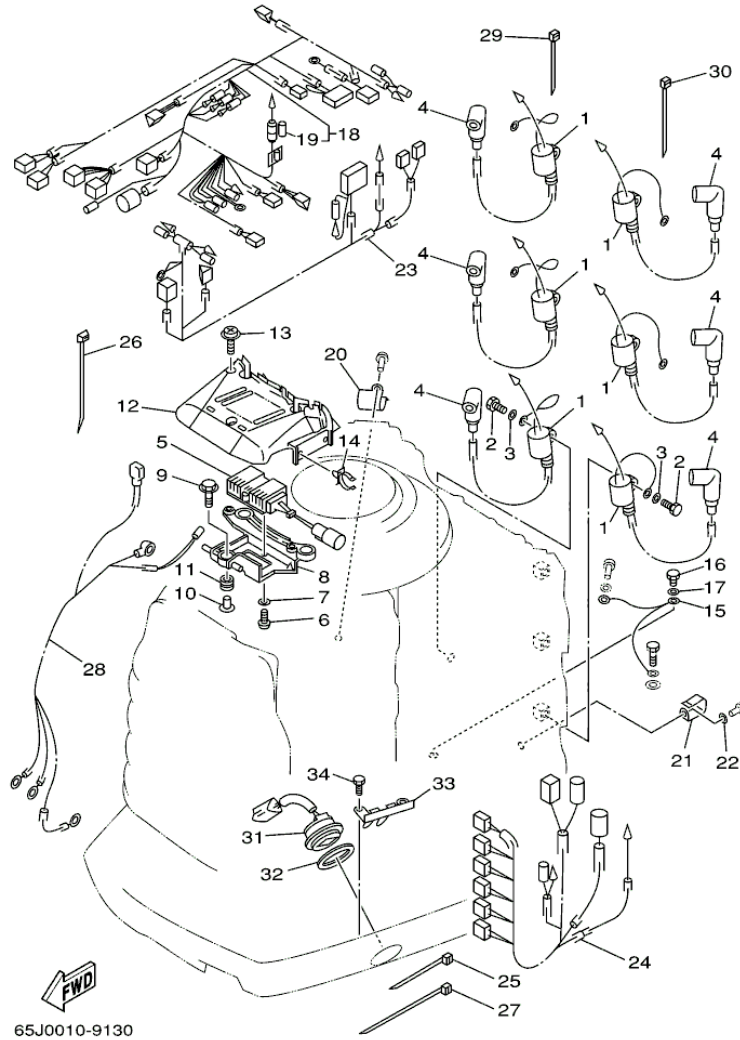

SX225TXRZ 2001 / ELECTRICAL 2

©2013 Yamaha Motor Corporation, U.S.A. All rights reserved.

Part List

SX225TXRZ 2001 / ELECTRICAL 2

REF - NO	PART NUMBER	PART NAME	QUANTITY	REMARKS
1	61A-85570-00-00	IGNITION COIL ASSY	6	
2	97013-06020-00	BOLT	6	
3	92903-06600-00	WASHER, PLATE	6	
4	6E3-82370-21-00	PLUG CAP ASSY	6	
5	65L-85370-00-00	RESISTOR ASSY	1	
6	97885-05010-00	.SCREW, PAN HEAD	2	
7	92995-05600-00	WASHER	2	
8	65L-81915-00-94	PLATE, REGULATOR FITTING	1	
9	90119-06M65-00	BOLT, WITH WASHER	3	
10	90387-06M60-00	COLLAR	3	
11	90480-10M23-00	GROMMET	3	
12	65L-81916-00-00	COVER, TERMINAL	1	
13	90159-06M03-00	SCREW, WITH WASHER	2	
14	90464-19M45-00	CLAMP	2	
15	61A-82531-00-00	WIRE, LEAD	1	
16	97095-06012-00	BOLT	1	
17	92995-06600-00	WASHER	1	
18	65L-82590-00-00	WIRE HARNESS ASSY	1	
19	65L-82151-00-00	.FUSE	1	
20	90465-08M89-00	CLAMP	1	
21	90465-05M87-00	CLAMP	1	
22	92903-06600-00	WASHER, PLATE	1	
23	65L-8259M-00-00	WIRE HARNESS ASSY 2	1	
24	65L-8259N-00-00	WIRE HARNESS ASSY 3	1	
25	90465-11M10-00	CLAMP	1	
26	90465-11M52-00	CLAMP	1	
27	90465-13M18-00	CLAMP	1	
28	61A-82105-00-00	WIRE HARNESS	1	
29	90465-11M10-00	CLAMP	1	
30	90465-13M18-00	CLAMP	1	
31	61A-82563-00-00	TRIM & TILT SWITCH ASSY	1	
32	6E5-82587-00-00	GASKET	1	
33	61A-83614-00-00	BRACKET	1	
34	97095-06012-00	BOLT	2