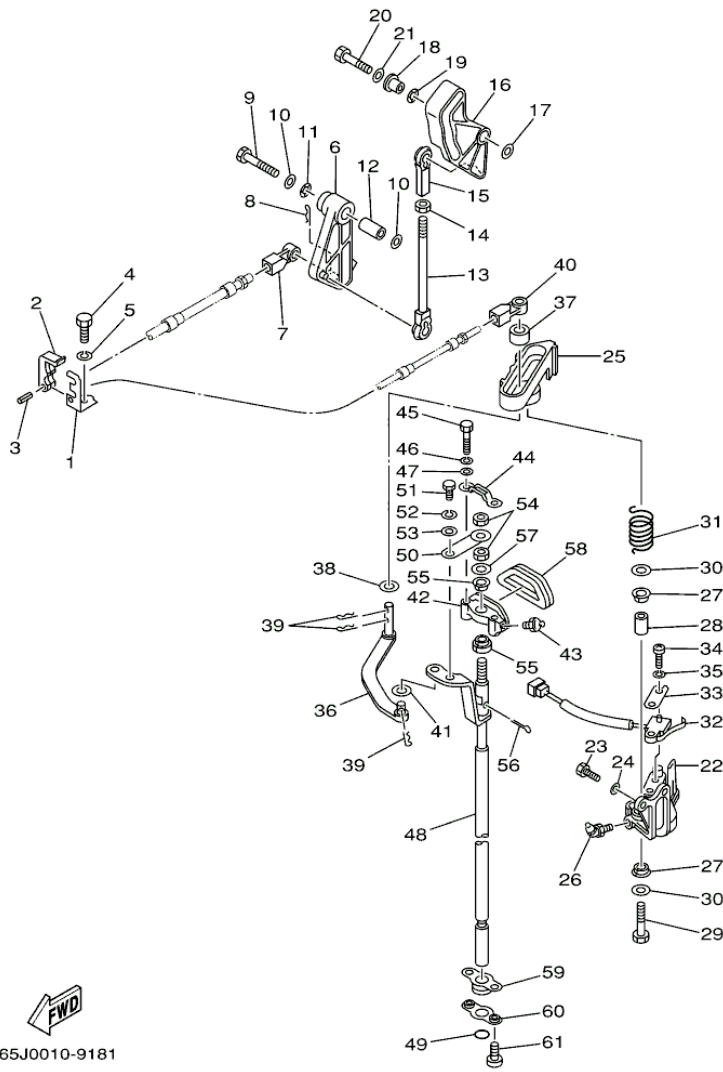

SX225TXRZ 2001 / CONTROL

65J0010-9181

©2013 Yamaha Motor Corporation, U.S.A. All rights reserved.

Part List

SX225TXRZ 2001 / CONTROL

REF - NO	PART NUMBER	PART NAME	QUANTITY	REMARKS
1	65L-48531-00-00	BRACKET, REMOTE CONTROL 1	1	
2	663-48538-00-00	CLAMP, CABLE 1	1	
3	91690-30010-00	PIN, SPRING	1	
4	97095-08020-00	BOLT	1	
5	92995-08100-00	WASHER	1	
6	65L-41632-00-00	LEVER, MAGNETO CONTROL	1	
7	6E5-48344-00-00	CABLE END, REMOTE CONTROL	1	
8	90468-18008-00	CLIP	1	
9	97013-08045-00	BOLT	1	
10	92990-08200-00	WASHER, PLAIN	2	
11	90206-12M00-00	WASHER, WAVE	1	
12	90387-08M16-00	COLLAR	1	
13	61A-41237-00-00	JOINT, LINK	1	
14	95380-05600-00	NUT	1	
15	682-41237-00-00	JOINT, LINK	1	
16	65L-41213-00-00	CAM, ACCEL.	1	
17	90201-06M31-00	WASHER, PLATE	1	
18	90387-06M29-00	COLLAR	1	
19	90206-10M04-00	WASHER, WAVE	1	
20	97013-06030-00	BOLT	1	
21	92903-06600-00	WASHER, PLATE	1	
22	61A-44117-01-1S	BRACKET	1	
23	97095-06016-00	BOLT	2	
24	92995-06600-00	WASHER	2	
25	61A-44176-00-1S	BRACKET	1	
26	93700-06M01-00	NIPPLE, GREASE	1	
27	90386-12069-00	BUSH	2	
28	90387-08M09-00	COLLAR	1	
29	97095-08035-00	BOLT	1	
30	92995-08200-00	WASHER	2	
31	90508-20M31-00	SPRING, TORSION	1	
32	61A-8259F-00-00	SWITCH ASSY	1	
33	61A-82588-00-00	PLATE	1	
34	97885-04016-00	SCREW, PAN HEAD	2	
35	92995-04100-00	WASHER	2	
36	61A-44121-00-00	LEVER, SHIFT ROD	1	
37	6E5-44122-00-00	BUSHING, SHIFT ROD LEVER	1	
38	90202-08M20-00	WASHER, PLATE	1	
39	90468-18008-00	CLIP	3	
40	6E5-48344-00-00	CABLE END, REMOTE CONTROL	1	
41	90202-06007-00	WASHER, PLATE	1	
42	61A-44118-00-8D	BRACKET	1	
43	93700-06M03-00	NIPPLE, GREASE	1	
44	61A-44116-00-00	SPRING	1	
45	97095-06030-00	BOLT	2	
46	92995-06100-00	WASHER, SPRING	2	
47	92995-06600-00	WASHER	2	
48	61A-44120-32-00	HANDLE GEAR SHIFT ASSY	1	U
48	61A-44120-22-00	HANDLE GEAR SHIFT ASSY	1	X
49	93210-09165-00	O-RING	1	
50	61A-44112-00-00	STAY, HANDLE GEAR SHIFT	1