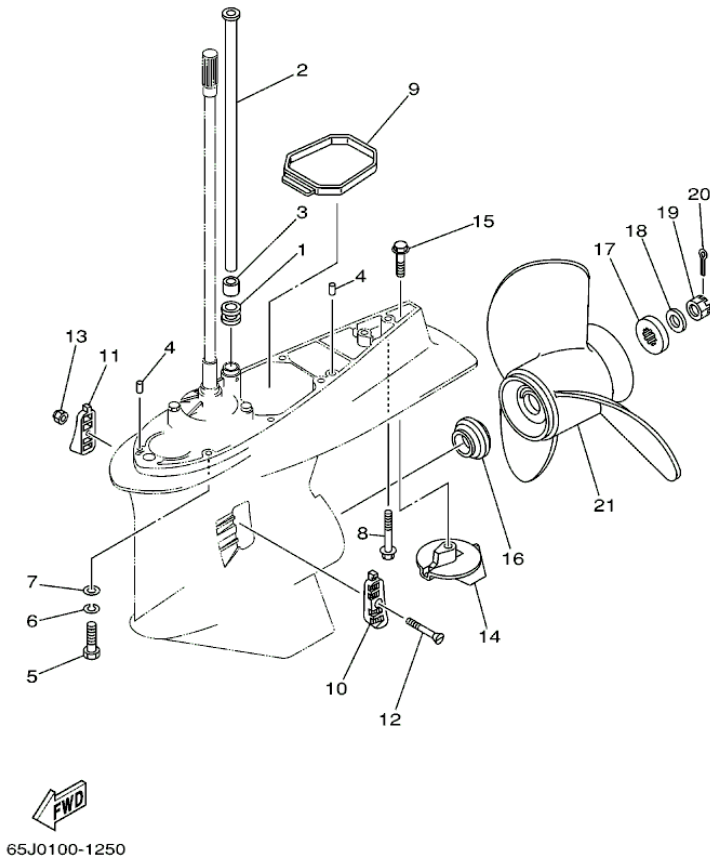

SX225TXRZ 2001 / LOWER CASING DRIVE 2 225 250

STD

©2013 Yamaha Motor Corporation, U.S.A. All rights reserved.

Part List

SX225TXRZ 2001 / LOWER CASING DRIVE 2 225 250

REF - NO	PART NUMBER	PART NAME	QUANTITY	REMARKS
1	6E5-44366-00-00	DAMPER, WATER SEAL 2	1	(SX)
2	61A-44361-30-00	TUBE, WATER	1	U (SX)
2	61A-44361-20-00	TUBE, WATER	1	X (SX)
3	6E5-44365-00-00	DAMPER, WATER SEAL 1	1	(SX)
4	93608-12M05-00	PIN, DOWEL	2	(SX)
5	97095-10045-00	BOLT	7	(SX)
6	92995-10100-00	WASHER	7	(SX)
7	92995-10600-00	WASHER	7	(SX)
8	90119-10MA2-00	BOLT, WITH WASHER	1	(SX)
9	61A-45375-00-00	DAMPER, SEAL	1	(SX)
10	61A-45214-00-00	COVER, WATER INLET	1	(SX)
11	61A-45215-00-00	COVER, WATER INLET	1	(SX)
12	90152-05M08-00	SCREW, COUNTERSUNK	1	(SX)
13	90185-05002-00	NUT, NYLON	1	(SX)
14	61A-45371-00-00	TAB-TRIM	1	(SX)
15	90105-10M00-00	BOLT, FLANGE	1	(SX)
16	6E5-45987-01-00	SPACER 1	1	(SX)
17	688-45997-01-00	SPACER 2	1	(SX)
18	92990-18200-00	WASHER	1	(SX)
19	90171-18M04-00	NUT, CASTLE	1	(SX)
20	91490-40030-00	PIN, COTTER	1	(SX)
21	6G5-45972-02-98	PROPELLER (3X13-3/4"X21"-M)	1	UR (SX)
21	6G5-45970-02-98	PROPELLER (3X15-1/4"X15"-M)	1	UR (SX)
21	61A-45974-00-98	PROPELLER (3X14-1/2"X19"-T)	1	UR (SX)
21	6G5-45978-03-98	PROPELLER (3X13-3/4"X17"-M2)	1	UR (SX)
21	61A-45972-00-98	PROPELLER (3X14-1/2"X21"-T)	1	UR (SX)
21	6G5-45974-03-98	PROPELLER (3X13-3/4"X19"-M2)	1	UR (SX)
21	61A-45978-00-98	PROPELLER (3X15"X17"-T)	1	UR (SX)

Part Notes

SX225TXRZ 2001 / LOWER CASING DRIVE 2 225 250

PART NUMBER	NOTE TEXT
61A-45371-00-00	OEM: This part number is among the Top 100 Most Popular Marine Maintenance Parts as of August 2013.
90105-10M00-00	OEM: This part number is among the Top 100 Most Popular Marine Maintenance Parts as of August 2013.
91490-40030-00	OEM: This part number is among the Top 100 Most Popular Marine Maintenance Parts as of August 2013.

©2013 Yamaha Motor Corporation, U.S.A. All rights reserved.