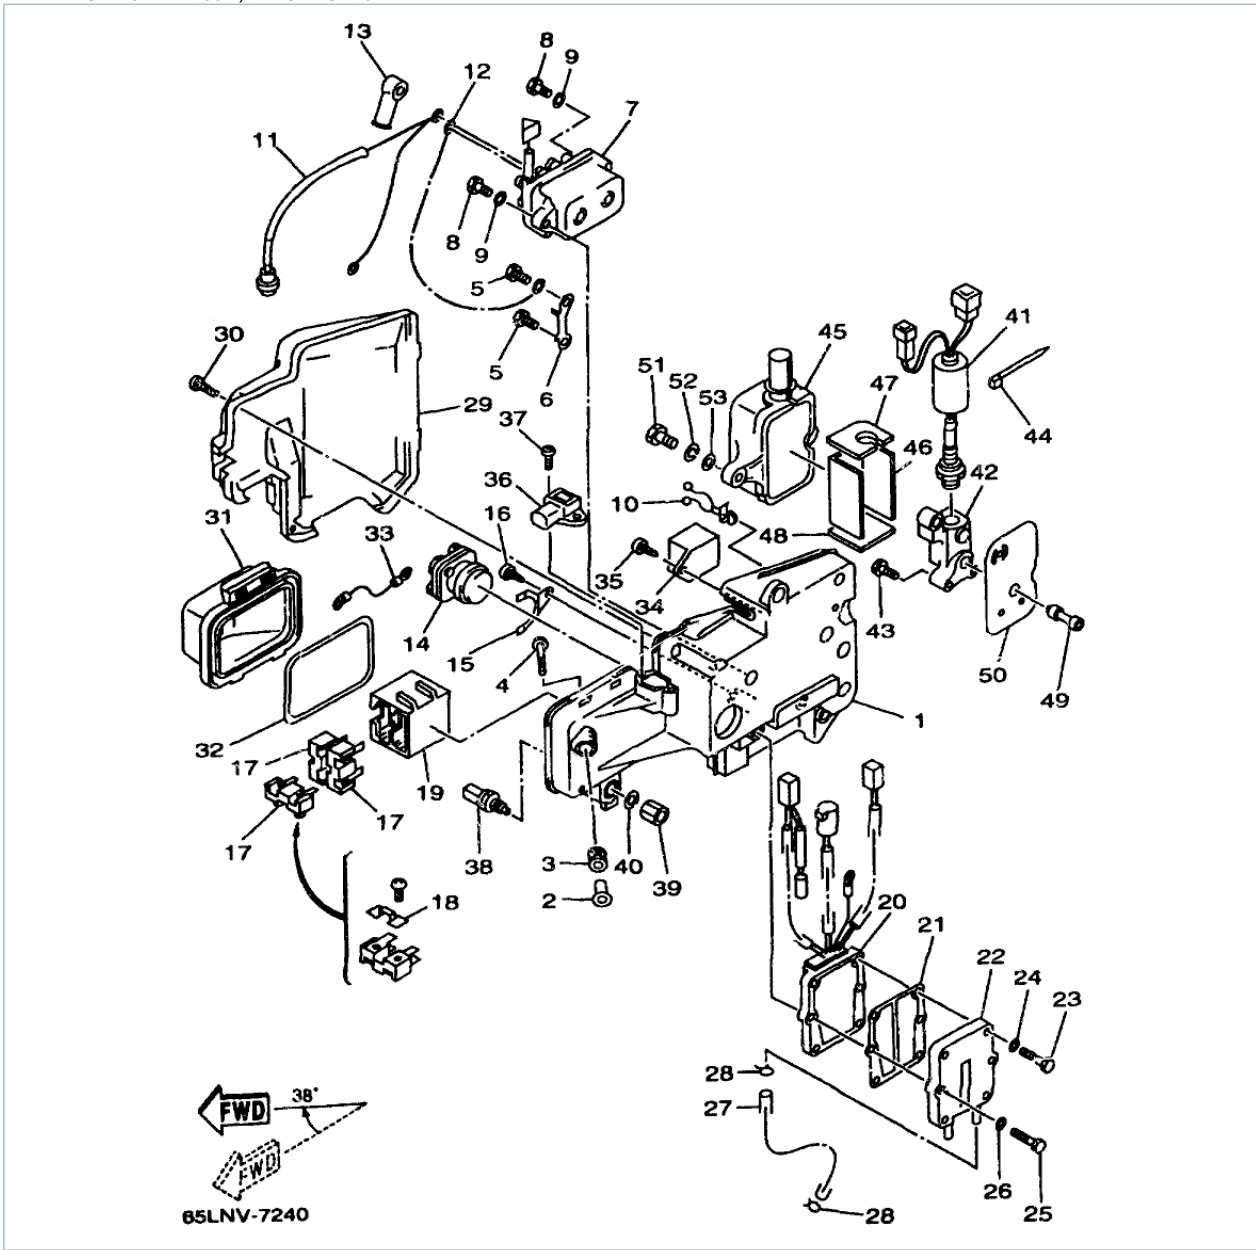

SX225TXRZ 2001 / ELECTRICAL 3

©2013 Yamaha Motor Corporation, U.S.A. All rights reserved.

Part List

SX225TXRZ 2001 / ELECTRICAL 3

REF - NO	PART NUMBER	PART NAME	QUANTITY	REMARKS
1	65L-81948-00-00	BRACKET	1	
2	624-42542-00-00	PIPE	5	
3	6A0-82317-00-00	DAMPER, IGNITION COIL	5	
4	90119-06M65-00	BOLT, WITH WASHER	5	
5	97013-06014-00	BOLT	2	
6	61A-87149-00-00	CONNECTOR	1	
7	61A-81950-00-00	RELAY ASSY	1	
8	97013-06030-00	BOLT	2	
9	92903-06600-00	WASHER, PLATE	2	
10	90464-18M46-00	CLAMP	1	
11	61A-81949-10-00	WIRE, LEAD	1	
12	61A-81949-00-00	WIRE, LEAD	1	
13	6G5-82119-00-00	COVER, LEAD WIRE	1	
14	61A-81941-00-00	STARTER RELAY ASSY	1	
15	61A-81952-00-00	HOLDER, RELAY	1	
16	97780-50612-00	SCREW, TAPPING	1	
17	61A-82150-00-00	FUSE HOLDER ASSY	3	
18	61A-82151-00-00	.FUSE (12V-80A)	1	
19	61A-82153-00-00	STAY, FUSE HOLDER	1	
20	61A-81960-01-00	RECTIFIER & REGULATOR ASSY	1	
21	61A-81975-A0-00	PLATE, RECTIFIER FITTING	1	
22	61A-81972-00-1S	COVER, RECTIFIER	1	
23	97013-06025-00	BOLT	4	
24	92903-06600-00	WASHER, PLATE	4	
25	97013-06030-00	BOLT	2	
26	92903-06600-00	WASHER, PLATE	2	
27	90445-09224-00	HOSE (L270)	1	
28	90467-08004-00	CLIP	2	
29	65L-81942-00-00	COVER	1	
30	90169-05M00-00	SCREW, TRUSS HEAD TAPPING	2	
31	61A-82154-01-00	CASE	1	
32	61A-82176-00-00	DAMPER	1	
33	61A-82117-00-00	WIRE, LEAD	1	
34	65L-81950-00-00	RELAY ASSY	1	
35	97780-60625-00	SCREW, TAPPING	1	
36	67H-82380-00-00	SENSOR, PRESSURE	1	
37	97780-60625-00	SCREW, TAPPING	2	
38	65L-85886-00-00	THERMOSENSOR	1	
39	90170-12M36-00	NUT	1	
40	90201-12M34-00	.WASHER, PLATE	1	
41	65L-8592A-01-00	SENSOR	1	
42	65L-11395-00-00	HOLDER	1	
43	90119-06M74-00	BOLT, WITH WASHER	3	
44	90465-13M18-00	CLAMP	1	
45	65L-85832-00-00	CASE, UNDER	1	
46	65L-11354-00-00	GASKET	1	
47	65L-1131N-00-00	GASKET, HOLDER	1	
48	65L-11396-00-00	GASKET, HOLDER	1	
49	65L-11353-10-00	JOINT	1	
50	68F-W1135-00-00	SEAL, CYLINDER	1	
51	97095-06030-00	BOLT	2	
52	92995-06100-00	WASHER, SPRING	2