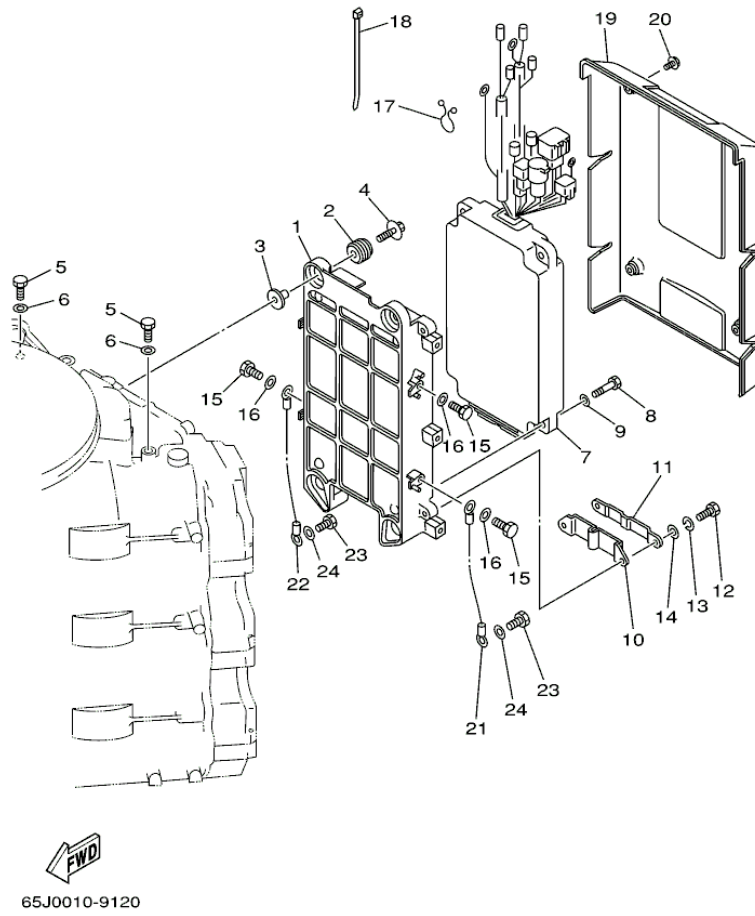

SX225TXRZ 2001 / ELECTRICAL 1

©2013 Yamaha Motor Corporation, U.S.A. All rights reserved.

Part List

SX225TXRZ 2001 / ELECTRICAL 1

REF - NO	PART NUMBER	PART NAME	QUANTITY	REMARKS
1	61A-85542-01-94	BRACKET	1	
2	90480-09M12-00	GROMMET	4	
3	90387-06M03-00	COLLAR	4	
4	90119-06M28-00	BOLT, WITH WASHER	4	
5	97013-06016-00	BOLT	2	
6	92903-06600-00	WASHER, PLATE	2	
7	65L-85540-02-00	C.D.I. UNIT ASSY	1	UR SX250,LX250
7	65J-85540-02-00	C.D.I. UNIT ASSY	1	UR SX225,LX225
8	97013-06025-00	BOLT	4	
9	92903-06600-00	WASHER, PLATE	4	
10	61A-85548-00-00	HOLDER	1	
11	61A-85525-00-00	COVER	1	
12	97095-06016-00	BOLT	2	
13	92995-06100-00	WASHER, SPRING	2	
14	92995-06600-00	WASHER	2	
15	97013-06014-00	BOLT	4	
16	92903-06600-00	WASHER, PLATE	4	
17	90464-15M11-00	CLAMP	1	
18	90465-11M52-00	CLAMP	1	
19	61A-85537-00-00	COVER	1	
20	90159-06M03-00	SCREW, WITH WASHER	4	
21	61A-82519-00-00	WIRE, EARTH LEAD	1	
22	6G0-82519-00-00	WIRE, EARTH LEAD	1	
23	97095-06012-00	BOLT	2	
24	92995-06600-00	WASHER	2	

Part Notes

SX225TXRZ 2001 / ELECTRICAL 1

PART NUMBER	NOTE TEXT
92995-06100-00	OEM: This part number is among the Top 100 Most Popular Marine Maintenance Parts as of August 2013.

©2013 Yamaha Motor Corporation, U.S.A. All rights reserved.