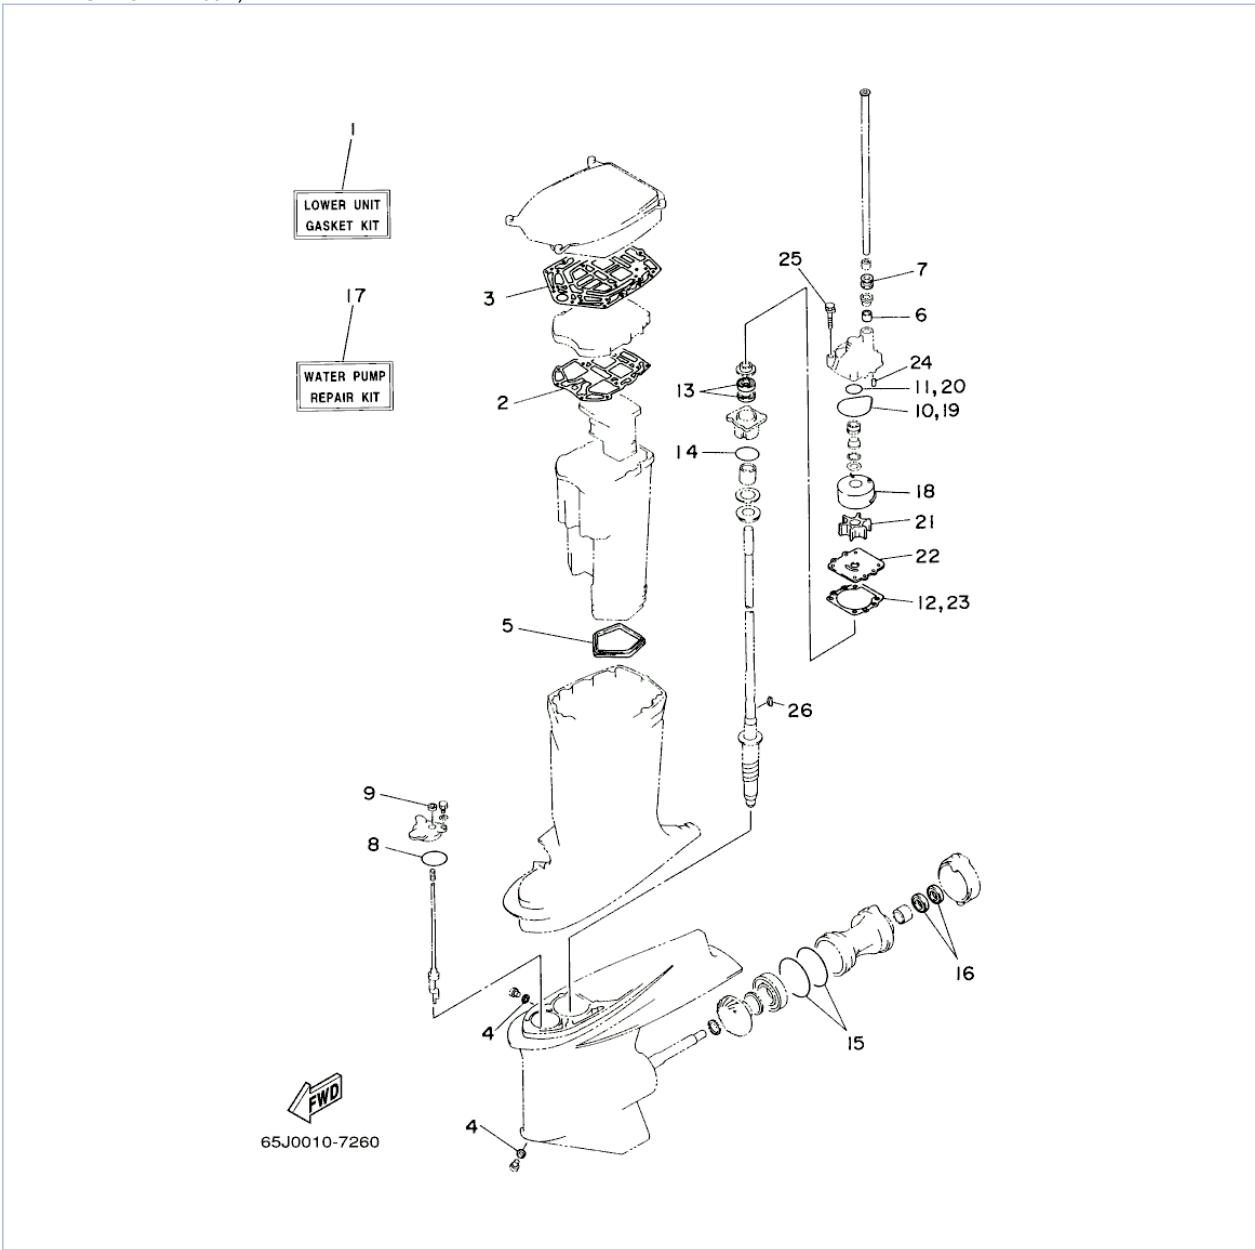

SX225TXRZ 2001 / REPAIR KIT 2

©2013 Yamaha Motor Corporation, U.S.A. All rights reserved.

Part List

SX225TXRZ 2001 / REPAIR KIT 2

REF - NO	PART NUMBER	PART NAME	QUANTITY	REMARKS
1	65L-W0001-C0-00	LOWER UNIT GASKET KIT	1	
2	61A-41134-A0-00	.GASKET, EXHAUST MANIFOLD	1	
3	61A-45114-A0-00	.GASKET, UPPER CASING	1	
4	90430-08020-00	.GASKET	2	
5	61A-45123-01-00	.GASKET, MUFFLER	1	
6	6E5-44365-00-00	.DAMPER, WATER SEAL 1	1	
7	6E5-44366-00-00	.DAMPER, WATER SEAL 2	1	
8	93210-64488-00	.O-RING	1	
9	93106-09014-00	.OIL SEAL	1	
10	93210-86M38-00	.O-RING	1	
11	93210-37160-00	.O-RING	1	
12	6E5-44315-A0-00	.GASKET, WATER PUMP	1	
13	93101-28M16-00	.OIL SEAL	2	
14	93210-55M14-00	.O-RING	1	
15	93211-04384-00	.O-RING	2	
16	93101-30M17-00	.OIL SEAL	2	
17	65L-W0078-A0-00	WATER PUMP REPAIR KIT	1	
18	61A-44322-02-00	.INSERT, CARTRIDGE	1	
19	93210-86M38-00	.O-RING	1	
20	93210-37160-00	.O-RING	1	
21	6E5-44352-01-00	.IMPELLER	1	
22	6G5-44323-00-00	.OUTER PLATE, CARTRIDGE	1	
23	6E5-44315-A0-00	.GASKET, WATER PUMP	1	
24	93606-12019-00	.PIN, DOWEL	2	
25	90119-08M14-00	.BOLT, WITH WASHER	4	
26	90280-04M05-00	.KEY, WOODRUFF	1	

Part Notes

SX225TXRZ 2001 / REPAIR KIT 2

PART NUMBER	NOTE TEXT
90430-08020-00	OEM: This part number is among the Top 100 Most Popular Marine Maintenance Parts as of August 2013.
93106-09014-00	OEM: This part number is among the Top 100 Most Popular Marine Maintenance Parts as of August 2013.
93210-86M38-00	OEM: This part number is among the Top 100 Most Popular Marine Maintenance Parts as of August 2013.
93101-28M16-00	OEM: This part number is among the Top 100 Most Popular Marine Maintenance Parts as of August 2013.
93101-30M17-00	OEM: This part number is among the Top 100 Most Popular Marine Maintenance Parts as of August 2013.
93210-86M38-00	OEM: This part number is among the Top 100 Most Popular Marine Maintenance Parts as of August 2013.
6E5-44352-01-00	OEM: This part number is among the Top 100 Most Popular Marine Maintenance Parts as of August 2013.

©2013 Yamaha Motor Corporation, U.S.A. All rights reserved.