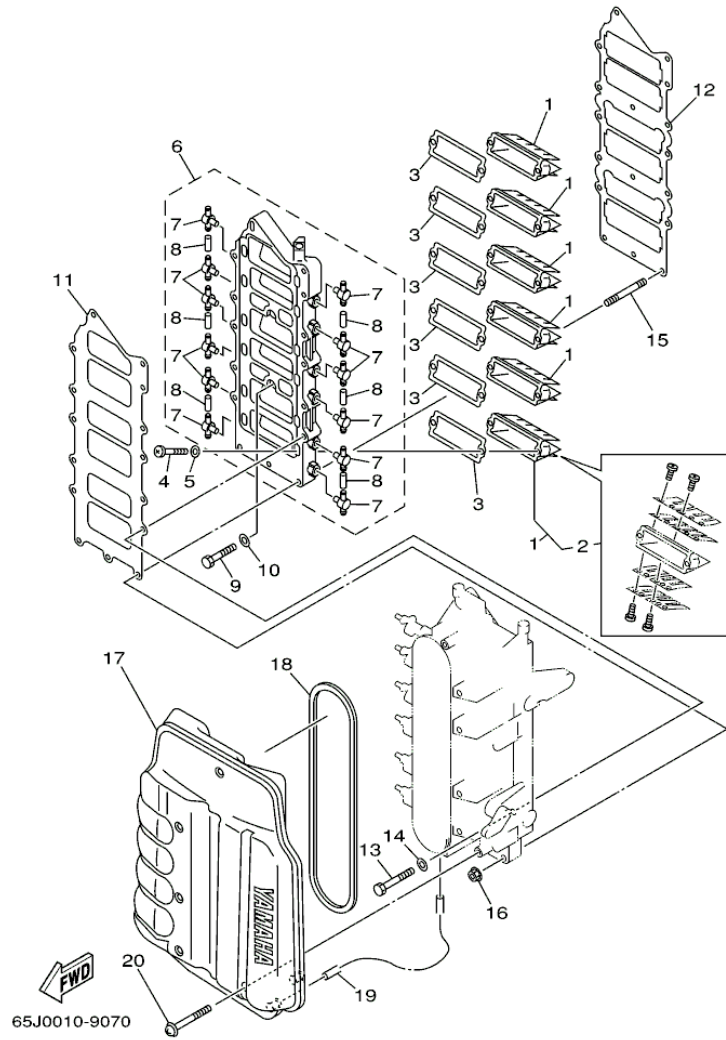

SX225TXRZ 2001 / INTAKE

©2013 Yamaha Motor Corporation, U.S.A. All rights reserved.

Part List

SX225TXRZ 2001 / INTAKE

REF - NO	PART NUMBER	PART NAME	QUANTITY	REMARKS
1	65J-13610-01-00	REED VALVE ASSY	6	UR SX225,LX225
1	65L-13610-01-00	REED VALVE ASSY	6	UR SX250,LX250
2	65J-W0004-01-00	.REED SET	1	
3	61A-13621-A0-00	.GASKET, VALVE SEAT	6	
4	97880-05016-00	SCREW, PAN HEAD	12	
5	92990-05600-00	WASHER, PLATE	12	
6	65L-13624-01-1S	PLATE, REED VALVE	1	
7	6F6-11372-00-00	.NIPPLE, HOSE	12	
8	90445-07M03-00	.HOSE (L34)	6	
9	97013-06030-00	BOLT	2	
10	92903-06600-00	WASHER, PLATE	2	
11	65L-13646-00-00	.GASKET, MANIFOLD 2	1	
12	65L-13645-00-00	.GASKET, MANIFOLD 1	1	
13	97013-06060-00	BOLT	12	
14	92903-06600-00	WASHER, PLATE	12	
15	95670-06655-00	BOLT, STUD	2	
16	90179-06M24-00	NUT	2	
17	65L-14440-00-00	SILENCER ASSY, INTAKE	1	
18	65L-14483-00-00	.GASKET	1	
19	90445-07M44-00	HOSE (L250)	1	
20	90159-06M16-00	SCREW, WITH WASHER	6