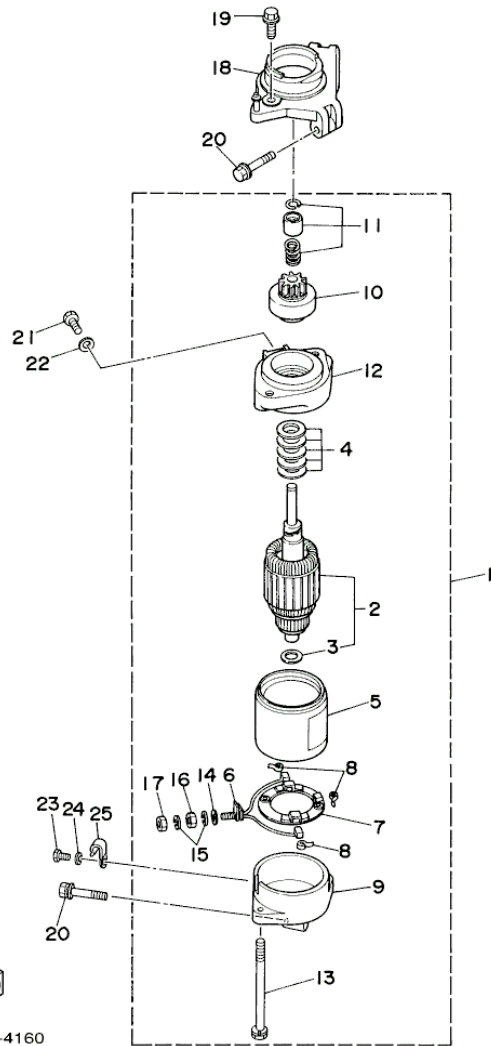

SX225TXRZ 2001 / STARTING MOTOR

©2013 Yamaha Motor Corporation, U.S.A. All rights reserved.

Part List

SX225TXRZ 2001 / STARTING MOTOR

REF - NO	PART NUMBER	PART NAME	QUANTITY	REMARKS
1	61A-81800-01-00	STARTING MOTOR ASSY	1	
2	61A-81850-01-00	.ARMATURE ASSY	1	
3	61A-81824-00-00	..WASHER 2	1	
4	61A-81809-00-00	.WASHER KIT	1	
5	6K7-81810-10-00	.STATOR ASSY	1	
6	6K7-81801-10-00	.BRUSH SET	1	
7	61A-81840-00-00	.BRUSH HOLDER ASSY	1	
8	6E5-81813-10-00	.SPRING, BRUSH	3	
9	61A-81820-00-00	.REAR BRACKET ASSY	1	
10	61A-81807-00-00	.GEAR ASSY, STARTING MOTOR	1	
11	61H-81857-00-00	.RETAINER	1	
12	61A-81830-00-00	.FRONT BRACKET ASSY	1	
13	6K7-81826-10-00	.BOLT	2	
14	6E5-8182E-10-00	.WASHER	1	
15	6E5-8182F-10-00	.WASHER	2	
16	6E5-8182A-10-00	.NUT	1	
17	6E5-8182K-10-00	.NUT	1	
18	61A-81822-00-94	BRACKET, STARTING MOTOR	1	
19	90119-08M76-00	BOLT, WITH WASHER	2	
20	90119-08M77-00	BOLT, WITH WASHER	3	
21	97095-08016-00	BOLT	1	
22	92995-08600-00	WASHER	1	
23	97095-06012-00	BOLT	1	
24	92995-06600-00	WASHER	1	
25	90465-06M86-00	CLAMP	1