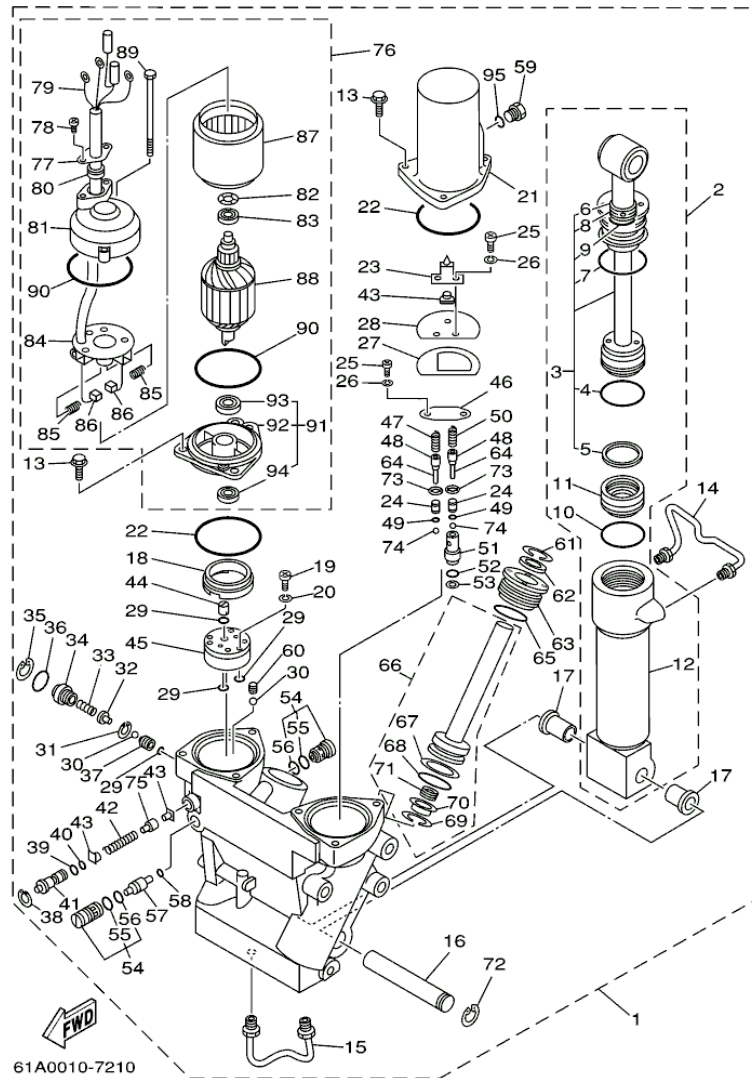

SX225TXRZ 2001 / POWER TRIM TILT ASSY

©2013 Yamaha Motor Corporation, U.S.A. All rights reserved.

Part List

SX225TXRZ 2001 / POWER TRIM TILT ASSY

REF - NO	PART NUMBER	PART NAME	QUANTITY	REMARKS
1	61A-43800-25-4D	POWER TRIM & TILT ASSY	1	
2	61A-43840-01-00	.POWER TILT ASSY	1	
3	61A-43810-00-00	..TILT PISTON SUB ASSY	1	
4	61A-43861-00-00	...O-RING	1	
5	6H1-43871-10-00	...RING, BACK UP	1	
6	93106-19N50-00	...OIL SEAL	1	
7	6H1-43861-00-00	...O-RING	1	
8	6H1-43872-10-00	...RING, BACK UP	1	
9	61A-4389H-00-00	...O-RING	1	
10	61A-43861-00-00	..O-RING	1	
11	6H1-43814-00-00	..PISTON, FREE	1	
12	61A-43813-01-00	..CYLINDER, TILT	1	
13	97595-06420-00	.BOLT, WITH WASHER	6	
14	61A-43835-01-00	.PIPE	1	
15	61A-43833-01-00	.PIPE	1	
16	61A-43818-00-00	.PIN, LOWER SHOCK MOUNT	1	
17	90386-18M14-00	.BUSH	2	
18	6H1-43817-00-00	.FILTER 2	1	
19	98501-04030-00	.SCREW, PAN HEAD	3	
20	92901-04100-00	.WASHER, SPRING	3	
21	61A-43828-00-00	.BODY, RESERVOIR	1	
22	6H1-43869-00-00	.O-RING	2	
23	61A-4384L-00-00	.SPRING, TRIM DOWN	1	
24	6T4-43851-00-00	.SEAT, RELIEF VALVE	2	
25	98501-05010-00	.SCREW, PAN HEAD	4	
26	92901-05100-00	.WASHER, SPRING	4	
27	61A-4384K-00-00	.PLATE, TRIM DOWN	1	
28	61A-4384J-00-00	.SEAL, TRIM DOWN	1	
29	93210-064A5-00	.O-RING	4	
30	93505-32038-00	.BALL	2	
31	61A-43875-00-00	.RING, SNAP	1	
32	61A-43848-00-00	.ROD, MANUAL RELEASE	1	
33	61A-43854-00-00	.SPRING, MANUAL RELEASE	1	
34	61A-43845-00-00	.SCREW, MANUAL RELEASE	1	
35	6H1-43875-00-00	.RING, SNAP	1	
36	93210-18397-00	.O-RING	1	
37	61A-43847-00-00	.SEAT, MANUAL VALVE	1	
38	6T4-43876-00-00	.RING, SNAP	1	
39	93210-07003-00	.O-RING	1	
40	93210-06001-00	.O-RING	1	
41	6T4-43849-00-00	.PIN, VALVE SUPPORT	1	
42	61A-4385H-00-00	.SPRING, SEAL	1	
43	6H1-4384F-10-00	.SEAL, MAIN VALVE	3	
44	6H1-43831-00-00	.CONNECTOR, SHAFT	1	
45	6T4-43830-00-00	.GEAR PUMP ASSY	1	
46	61A-4382K-00-00	.CAP, RELIEF VALVE	1	
47	6H1-43856-10-00	.SPRING, DOWN RELIEF	1	
48	6T4-43844-00-00	.PIN, VALVE SUPPORT	2	
49	6T4-4384G-00-00	.SEAL, RELIEF VALVE	2	
50	6T4-43855-00-00	.SPRING, UP RELIEF	1	
51	6T4-43895-00-00	.SEAT, RELIEF VALVE	1	
52	93210-10M74-00	.O-RING	1	
53	6H1-43816-00-00	.FILTER 1	1