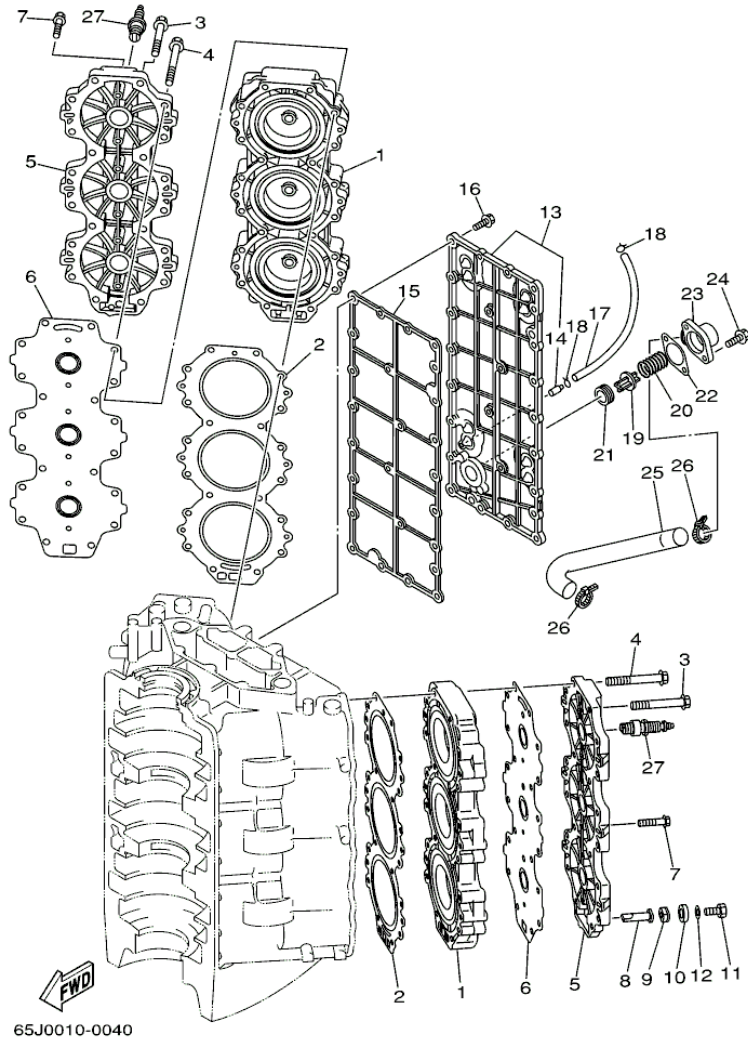

SX225TXRZ 2001 / CYLINDER CRANKCASE 2

©2013 Yamaha Motor Corporation, U.S.A. All rights reserved.

Part List

SX225TXRZ 2001 / CYLINDER CRANKCASE 2

REF - NO	PART NUMBER	PART NAME	QUANTITY	REMARKS
1	62J-11111-01-1S	HEAD, CYLINDER 1	2	
2	61A-11181-A1-00	GASKET, CYLINDER HEAD 1	2	
3	90119-08MA5-00	BOLT, WITH WASHER	3	
4	90119-08M99-00	BOLT, WITH WASHER	37	
5	61A-11191-00-1S	COVER, CYLINDER HEAD 1	2	
6	61A-11193-A1-00	.GASKET, HEAD COVER 1	2	
7	90119-06MA5-00	BOLT, WITH WASHER	12	
8	6J8-11325-00-00	ANODE	2	
9	6H3-11328-00-00	GROMMET, ANODE	2	
10	6H3-11327-00-1S	COVER, ANODE	2	
11	97013-06016-00	BOLT	2	
12	92903-06600-00	WASHER, PLATE	2	
13	61A-41113-00-1S	OUTER COVER, EXHAUST	1	
14	650-24378-00-00	.PIPE, JOINT 4	1	
15	61A-41112-A0-00	.GASKET, EXHAUST INNER COVER	1	
16	90119-06MA3-00	BOLT, WITH WASHER	25	
17	90445-09M25-00	HOSE (L600)	1	
18	90467-08004-00	CLIP	2	
19	6G5-12416-00-00	VALVE, PRESSURE CONTROL	1	
20	90501-16M11-00	SPRING, COMPRESSION	1	
21	90480-20M05-00	GROMMET	1	
22	6G5-11382-A1-00	.GASKET 2	1	
23	6G5-11372-00-1S	COVER, BYPASS 2	1	
24	90119-06MA2-00	BOLT, WITH WASHER	2	
25	61A-12576-00-00	HOSE 1	1	
26	90465-13M18-00	CLAMP	2	
27	NGK-BR9HS-10-00	PLUG, SPARK (NGK BR9HS- 10)	6	

Part Notes

SX225TXRZ 2001 / CYLINDER CRANKCASE 2

PART NUMBER	NOTE TEXT
90480-20M05-00	OEM: This part number is among the Top 100 Most Popular Marine Maintenance Parts as of August 2013.

©2013 Yamaha Motor Corporation, U.S.A. All rights reserved.