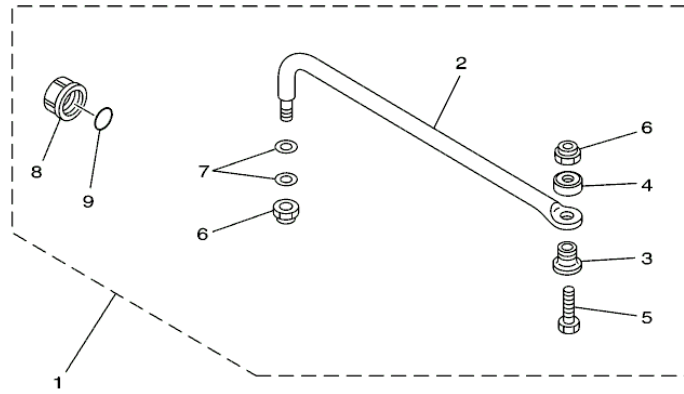

SX225TXRZ 2001 / STEERING GUIDE ATTACHMENT

67H0100-9290

Part List

SX225TXRZ 2001 / STEERING GUIDE ATTACHMENT

REF - NO	PART NUMBER	PART NAME	QUANTITY	REMARKS
1	6E5-61350-02-00	STEERING GUIDE ATTACHMENT KIT	1	AP SX225,SX250 (SX)
2	6E5-61351-01-00	.ROD, STEERING LINK	1	(SX)
3	90387-10M61-00	.COLLAR	1	(SX)
4	90560-12M01-00	.SPACER	1	(SX)
5	6E5-61355-00-00	.BOLT	1	(SX)
6	90185-09M01-00	.NUT, SELF-LOCKING	2	(SX)
7	90201-10M20-00	.WASHER, PLATE	2	(SX)
8	6E5-43145-00-00	.CAP, CLAMP BRACKET	1	(SX)
9	93210-16275-00	.O-RING	1	(SX)