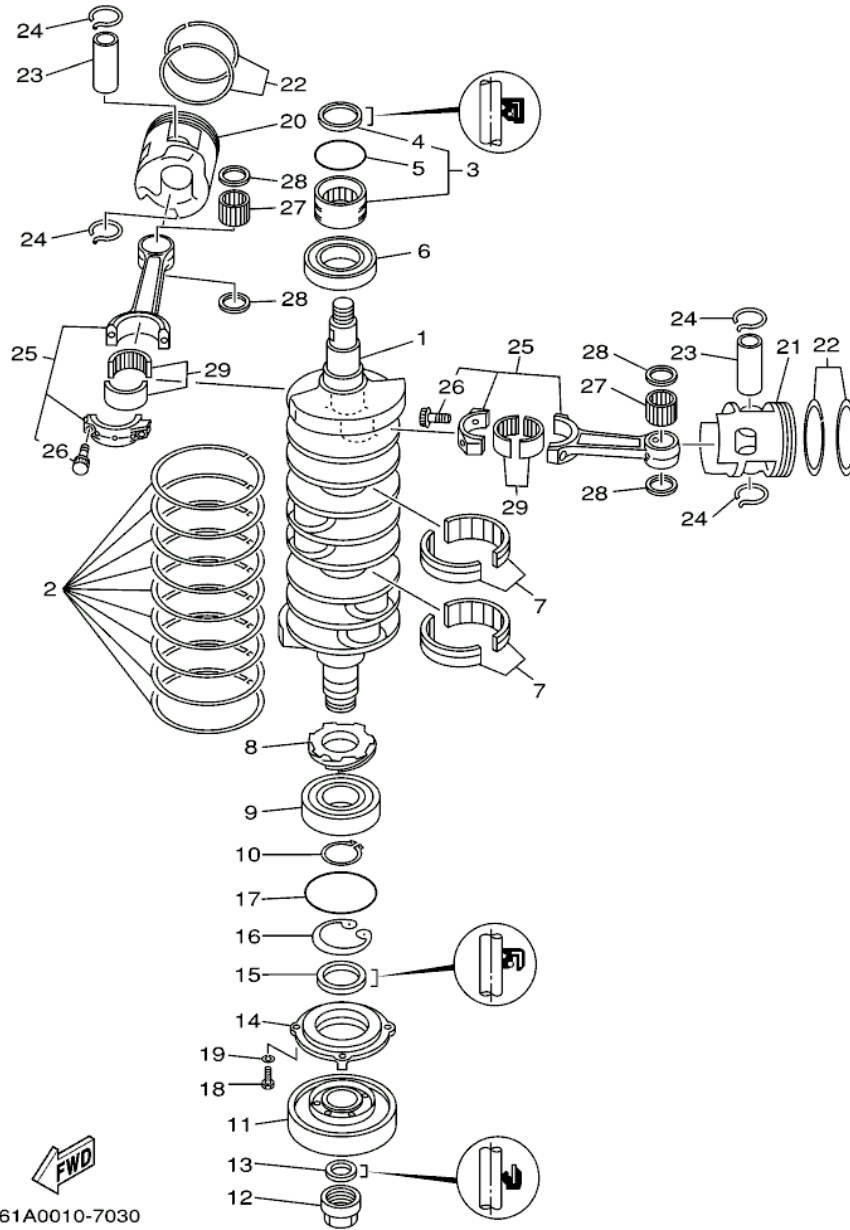

SX225TURA 2002 / CRANKSHAFT PISTON

©2013 Yamaha Motor Corporation, U.S.A. All rights reserved.

Part List

SX225TURA 2002 / CRANKSHAFT PISTON

REF - NO	PART NUMBER	PART NAME	QUANTITY	REMARKS
1	61A-11411-00-00	CRANKSHAFT	1	
2	61A-11447-00-00	SEAL, CRANK	9	
3	93311-940V0-00	BEARING	1	
4	93102-40M38-00	.OIL SEAL	1	
5	93210-54M54-00	O-RING	1	
6	93306-209U1-00	BEARING	1	
7	93310-959U0-00	BEARING	2	
8	61A-11536-00-00	GEAR, DRIVE	1	
9	93306-308U0-00	BEARING	1	
10	93410-40M03-00	CIRCLIP	1	
11	61A-11586-01-00	PULLEY, CRANKSHAFT BALANCE	1	
12	61A-11555-01-00	NUT, CRANKSHAFT 1	1	
13	93104-22M07-00	.OIL SEAL	1	
14	61A-15359-00-94	HOUSING, OIL SEAL	1	
15	93102-40M36-00	.OIL SEAL	1	
16	93420-61M07-00	CIRCLIP	1	
17	93210-81MA6-00	.O-RING	1	
18	97095-06020-00	BOLT	4	
19	92995-06100-00	WASHER, SPRING	4	
20	69L-11631-00-85	PISTON (STD)	3	
20	69L-11636-00-00	PISTON (0.50MM O/S)	3	AP
20	69L-11635-00-00	PISTON (0.25MM O/S)	3	AP
21	69L-11642-00-85	PISTON 2 (STD)	3	
21	69L-11646-00-00	PISTON 2 (0.50MM O/S)	3	AP
21	69L-11645-00-00	PISTON 2 (0.25MM O/S)	3	AP
22	64D-11603-01-00	PISTON RING SET (STD)	6	
22	64D-11605-01-00	PISTON RING SET (0.50MM O/S)	6	AP
22	64D-11604-01-00	PISTON RING SET (0.25MM O/S)	6	AP
23	61A-11633-02-00	PIN, PISTON	6	
24	61A-11634-00-00	CLIP, PISTON PIN	12	
25	61A-11650-00-00	CONNECTING ROD ASSY	6	
26	90109-09001-00	.BOLT	2	
27	93310-326V4-00	BEARING	6	
28	90201-26M03-00	WASHER, PLATE	12	
29	93310-840V8-00	BEARING	6	