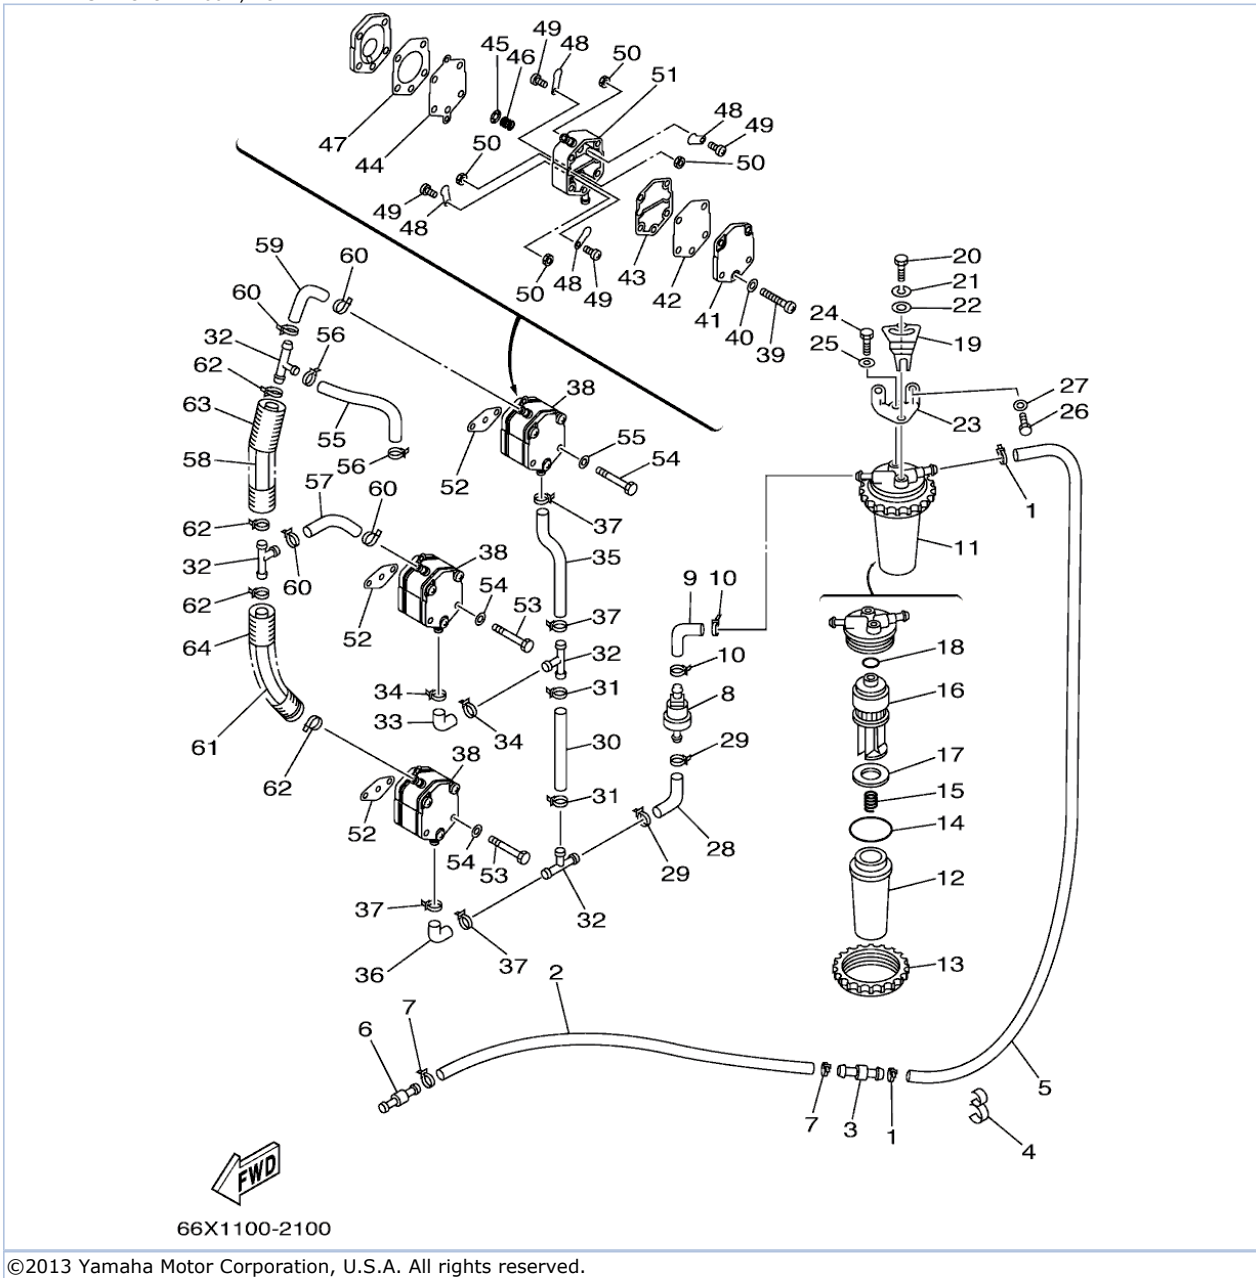

SX225TURA 2002 / FUEL 1

Part List

SX225TURA 2002 / FUEL 1

REF - NO	PART NUMBER	PART NAME	QUANTITY	REMARKS
1	90465-11M10-00	CLAMP	2	
2	90445-13M17-00	HOSE (L2700)	1	
3	6R3-24377-00-00	PIPE, JOINT 2	1	
4	90464-13M34-00	CLAMP	2	
5	61A-24313-00-00	PIPE 3	1	
6	6R3-24377-00-00	PIPE, JOINT 2	1	
7	90465-11M10-00	CLAMP	2	
8	6R5-24408-00-00	FUEL FEED ASSY	1	
9	61A-24311-00-00	PIPE, FUEL 1	1	
10	90465-11M10-00	CLAMP	2	
11	65L-24560-00-00	FILTER ASSY	1	
12	61A-24521-00-00	.CUP, FILTER	1	
13	65L-24531-01-00	.NUT	1	
14	61A-24564-00-00	.O-RING	1	
15	65L-24577-00-00	.SPRING	1	
16	65L-24563-00-00	.ELEMENT, FILTER	1	
17	61A-24469-00-00	.FLOAT, WATER LEVEL	1	
18	65L-24564-00-00	.O-RING	1	
19	65L-24558-00-00	HOLDER, FILTER	1	
20	97095-06016-00	BOLT	1	
21	92995-06100-00	WASHER, SPRING	1	
22	90201-06068-00	WASHER, PLATE	1	
23	61A-24566-00-00	BRACKET, FILTER	1	
24	97095-06014-00	BOLT	1	
25	92995-06600-00	WASHER	1	
26	97095-06016-00	BOLT	2	
27	92995-06600-00	WASHER	2	
28	61A-24311-00-00	PIPE, FUEL 1	1	
29	90465-11M10-00	CLAMP	2	
30	6G5-24317-01-00	PIPE 7	1	
31	90465-11M10-00	CLAMP	2	
32	6E5-24378-00-00	PIPE, JOINT 3	4	
33	6E5-24315-00-00	PIPE 5	1	
34	90465-11M10-00	CLAMP	2	
35	6G5-24315-00-00	PIPE 5	1	
36	6E5-24315-00-00	PIPE 5	1	
37	90465-11M10-00	CLAMP	4	
38	6E5-24410-03-00	FUEL PUMP ASSY	3	
39	98503-05035-00	.SCREW, PAN HEAD	3	
40	92903-05600-00	.WASHER, PLATE	3	
41	6E5-24413-00-00	.BODY 2	1	
42	6E5-24471-00-00	.DIAPHRAGM	1	
43	6E5-24435-00-00	.GASKET, BODY 2	1	
44	6E5-24411-00-00	.DIAPHRAGM	1	
45	648-24424-00-00	.SEAT, SPRING	1	
46	6E5-24423-00-00	.SPRING, DIAPHRAGM	1	
47	6E5-24434-02-00	.GASKET, BODY	1	
48	6A0-24421-01-00	.VALVE, CHECK	4	
49	6A0-14325-00-00	.SCREW, PAN HEAD	4	
50	95380-03600-00	.NUT	4	
51	6E5-24412-10-00	.BODY 1	1	
52	650-24431-A0-00	GASKET, FUEL PUMP 1	3	
53	97095-06050-00	BOLT	6