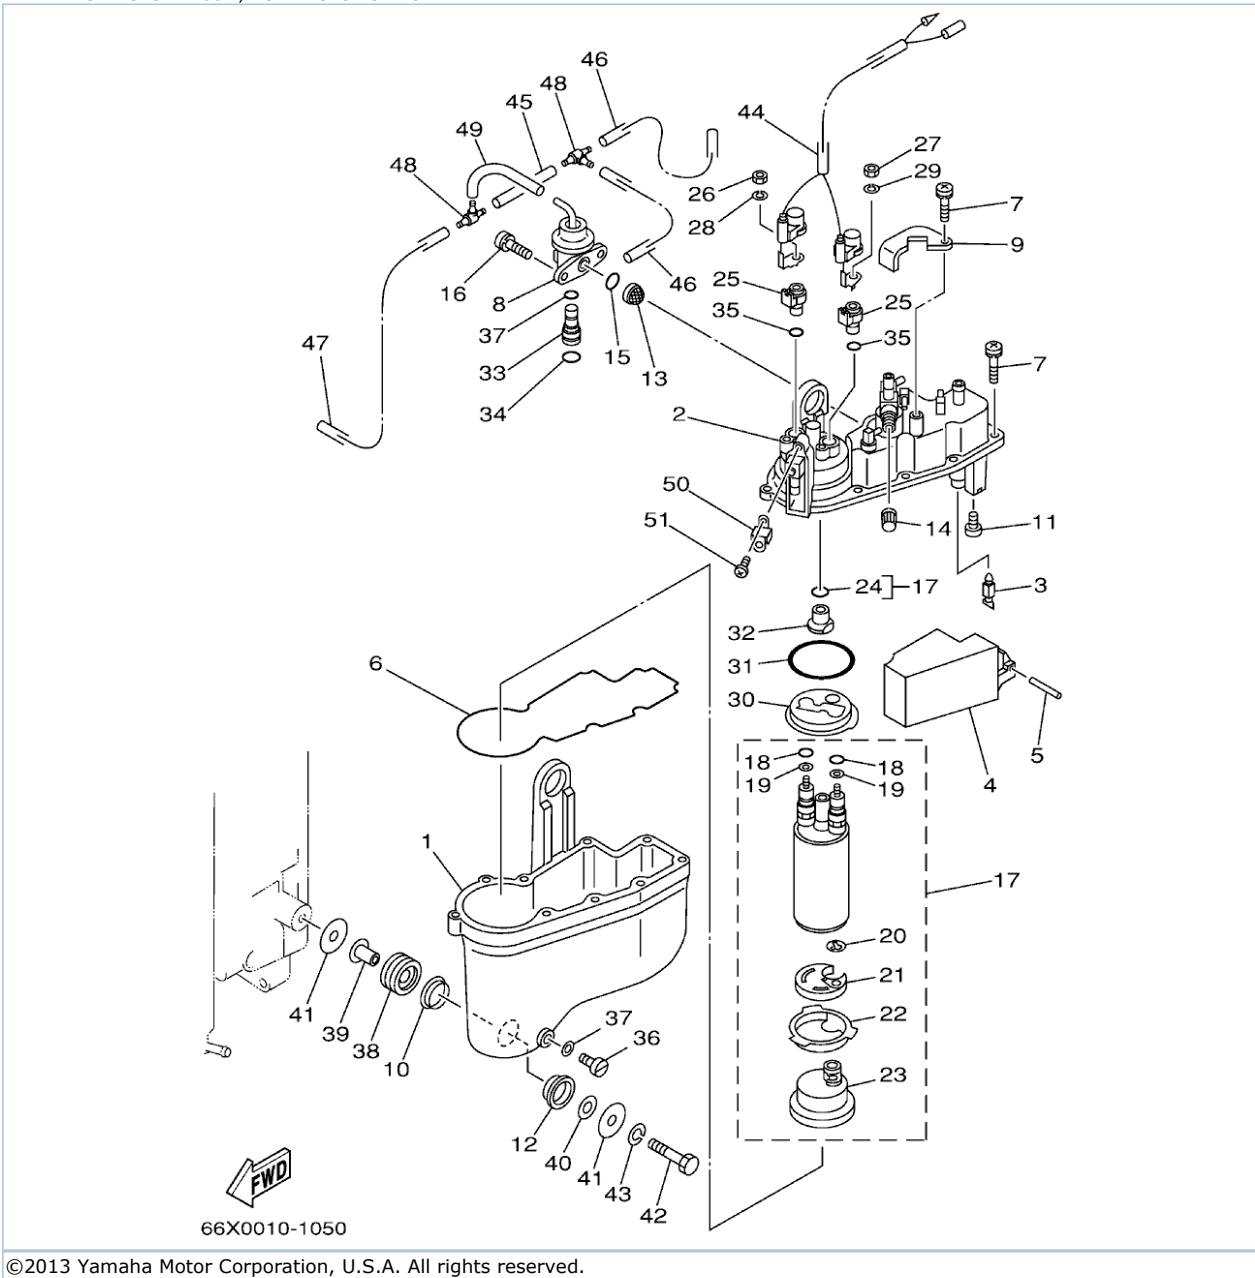

SX225TURA 2002 / FUEL INJECTION PUMP

Part List

SX225TURA 2002 / FUEL INJECTION PUMP

REF - NO	PART NUMBER	PART NAME	QUANTITY	REMARKS
1	66K-14980-00-00	BODY, FLOAT CHAMBER	1	
2	66K-14182-02-00	COVER, FLOAT CHAMBER	1	
3	65L-14546-00-00	VALVE, NEEDLE	1	
4	66K-14985-00-00	FLOAT	1	
5	66K-14548-01-00	PIN, FLOAT ARM	1	
6	66K-14984-00-00	GASKET, FLOAT CHAMBER	1	
7	65L-14125-00-00	SCREW	10	
8	66K-13906-00-00	REGULATOR, PRESSURE	1	
9	66K-14255-00-00	PLATE	1	
10	66K-14239-00-00	SEAL	3	
11	66K-14325-01-00	SCREW, PAN HEAD	2	
12	66K-14163-00-00	SPACER	3	
13	65L-13905-00-00	FILTER COMP	1	
14	65L-14966-00-00	CAP	1	
15	65L-24486-00-00	O-RING	1	
16	66K-14245-00-00	SCREW, GUIDE	2	
17	67H-13907-00-00	FUEL PUMP COMP.	1	
18	65L-14227-00-00	.O-RING	2	
19	65L-14194-00-00	.RING	2	
20	65L-14159-00-00	.CLIP	1	
21	66K-13781-00-00	.DAMPER, PUMP	1	
22	66K-13844-00-00	.PLATE 2	1	
23	66K-13915-00-00	.FILTER	1	
24	65L-1416A-00-00	.O-RING	1	
25	66K-14271-00-00	INSULATOR	2	
26	65L-8182A-00-00	NUT	1	
27	65L-8182K-00-00	NUT	1	
28	65L-8182E-00-00	WASHER	1	
29	65L-8182F-00-00	WASHER	1	
30	66K-13843-00-00	PLATE 1	1	
31	65L-14147-00-00	O-RING	1	
32	65L-14274-00-00	CONNECTOR	1	
33	66K-24376-00-00	PIPE, JOINT 1	1	
34	66K-24489-00-00	O-RING	1	
35	65L-14397-00-00	O-RING	3	
36	65L-14992-00-00	SCREW, DRAIN	1	
37	65L-14997-00-00	SEAL	2	
38	65L-24375-00-00	GROMMET	3	
39	65L-24397-00-00	COLLAR	3	
40	65L-24576-00-00	WASHER	3	
41	66K-24579-00-00	WASHER 2	6	
42	65L-24592-00-00	BOLT	3	
43	65L-24169-00-00	WASHER, LOCK	3	
44	67H-82507-00-00	WIRE, LEAD	1	
45	66K-13542-00-00	HOSE, VACUUM SENSING 1	1	
46	66K-13544-00-00	HOSE, VACUUM SENSING 2	2	
47	66K-13532-00-00	HOSE, VACUUM SENSING 3	1	
48	65L-24461-00-00	PIPE, JOINT	2	
49	66K-13533-00-00	HOSE, VACUUM SENSING 4	1	
50	66K-13898-00-00	HOLDER	1	
51	65L-14565-00-00	SCREW	1	

Part Notes

SX225TURA 2002 / FUEL INJECTION PUMP