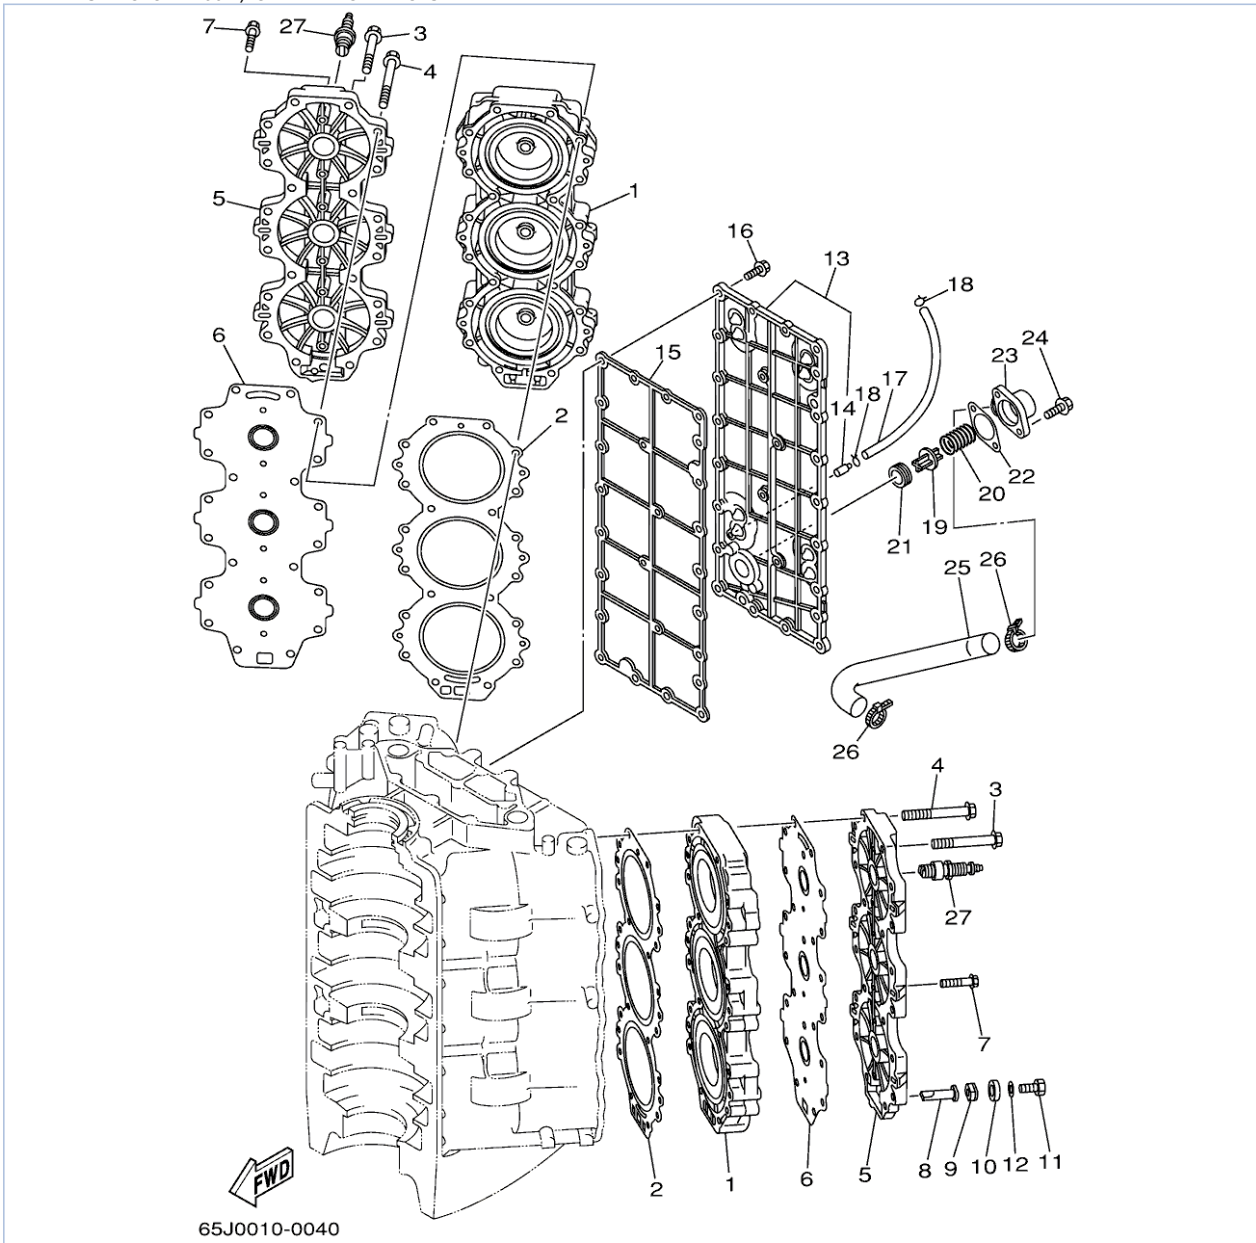

SX225TURA 2002 / CYLINDER CRANKCASE 2

©2013 Yamaha Motor Corporation, U.S.A. All rights reserved.

Part List

SX225TURA 2002 / CYLINDER CRANKCASE 2

REF - NO	PART NUMBER	PART NAME	QUANTITY	REMARKS
1	62J-11111-01-1S	HEAD, CYLINDER 1	2	
2	69L-11181-00-00	.GASKET, CYLINDER HEAD 1	2	
3	90119-08MA5-00	BOLT, WITH WASHER	3	
4	90119-08M99-00	BOLT, WITH WASHER	37	
5	61A-11191-00-1S	COVER, CYLINDER HEAD 1	2	
6	61A-11193-A1-00	.GASKET, HEAD COVER 1	2	
7	90119-06MA5-00	BOLT, WITH WASHER	12	
8	6J8-11325-00-00	ANODE	2	
9	6H3-11328-00-00	GROMMET, ANODE	2	
10	6H3-11327-00-1S	COVER, ANODE	2	
11	97013-06016-00	BOLT	2	
12	92903-06600-00	WASHER, PLATE	2	
13	61A-41113-00-1S	OUTER COVER, EXHAUST	1	
14	650-24378-00-00	.PIPE, JOINT 4	1	
15	61A-41112-A0-00	.GASKET, EXHAUST INNER COVER	1	
16	90119-06MA3-00	BOLT, WITH WASHER	25	
17	90445-09M25-00	HOSE (L600)	1	
18	90467-08004-00	CLIP	2	
19	6G5-12416-00-00	VALVE, PRESSURE CONTROL	1	
20	90501-16M11-00	SPRING, COMPRESSION	1	
21	90480-20M05-00	GROMMET	1	
22	6G5-11382-A1-00	.GASKET 2	1	
23	6G5-11372-00-1S	COVER, BYPASS 2	1	
24	90119-06MA2-00	BOLT, WITH WASHER	2	
25	61A-12576-00-00	HOSE 1	1	
26	90465-13M18-00	CLAMP	2	
27	NGK-BR9HS-10-00	PLUG, SPARK (NGK BR9HS- 10)	6	

Part Notes

SX225TURA 2002 / CYLINDER CRANKCASE 2

PART NUMBER	NOTE TEXT
90480-20M05-00	OEM: This part number is among the Top 100 Most Popular Marine Maintenance Parts as of August 2013.

©2013 Yamaha Motor Corporation, U.S.A. All rights reserved.