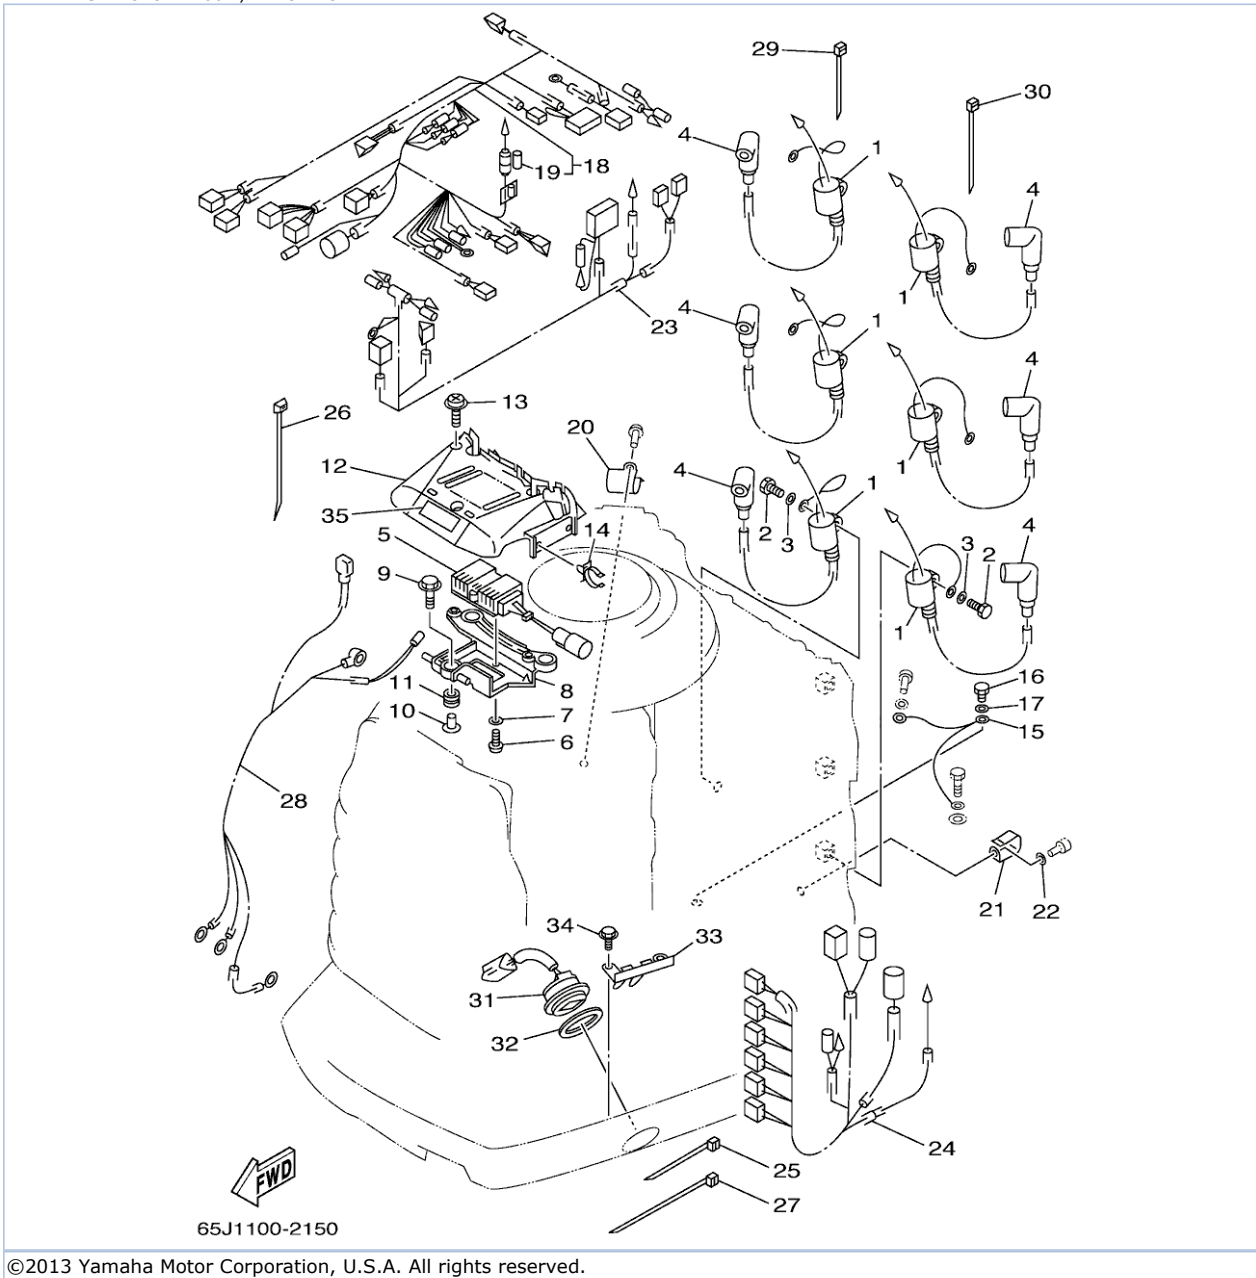

SX225TURA 2002 / ELECTRICAL 2

Part List

SX225TURA 2002 / ELECTRICAL 2

REF - NO	PART NUMBER	PART NAME	QUANTITY	REMARKS
1	61A-85570-00-00	IGNITION COIL ASSY	6	
2	97013-06020-00	BOLT	6	
3	92903-06600-00	WASHER, PLATE	6	
4	6E3-82370-21-00	PLUG CAP ASSY	6	
5	65L-85370-00-00	RESISTOR ASSY	1	
6	97885-05010-00	.SCREW, PAN HEAD	2	
7	92995-05600-00	WASHER	2	
8	65L-81915-00-94	PLATE, REGULATOR FITTING	1	
9	90119-06M65-00	BOLT, WITH WASHER	3	
10	90387-06M60-00	COLLAR	3	
11	90480-10M23-00	GROMMET	3	
12	65L-81916-00-00	COVER, TERMINAL	1	
13	90159-06M03-00	SCREW, WITH WASHER	2	
14	90464-19M45-00	CLAMP	2	
15	61A-82531-00-00	WIRE, LEAD	1	
16	97095-06012-00	BOLT	1	
17	92995-06600-00	WASHER	1	
18	65L-82590-10-00	WIRE HARNESS ASSY	1	
19	65L-82151-00-00	.FUSE	1	
20	90465-08M89-00	CLAMP	1	
21	90465-05M87-00	CLAMP	1	
22	92903-06600-00	WASHER, PLATE	1	
23	65L-8259M-00-00	WIRE HARNESS ASSY 2	1	
24	65L-8259N-01-00	WIRE HARNESS ASSY 3	1	
25	90465-11M10-00	CLAMP	1	
26	90465-11M52-00	CLAMP	1	
27	90465-13M18-00	CLAMP	1	
28	61A-82105-00-00	WIRE HARNESS	1	
29	90465-11M10-00	CLAMP	1	
30	90465-13M18-00	CLAMP	1	
31	61A-82563-00-00	TRIM & TILT SWITCH ASSY	1	
32	6E5-82587-00-00	GASKET	1	
33	61A-83614-00-00	BRACKET	1	
34	97095-06012-00	BOLT	2	
35	65L-83625-40-00	MARK 5	1