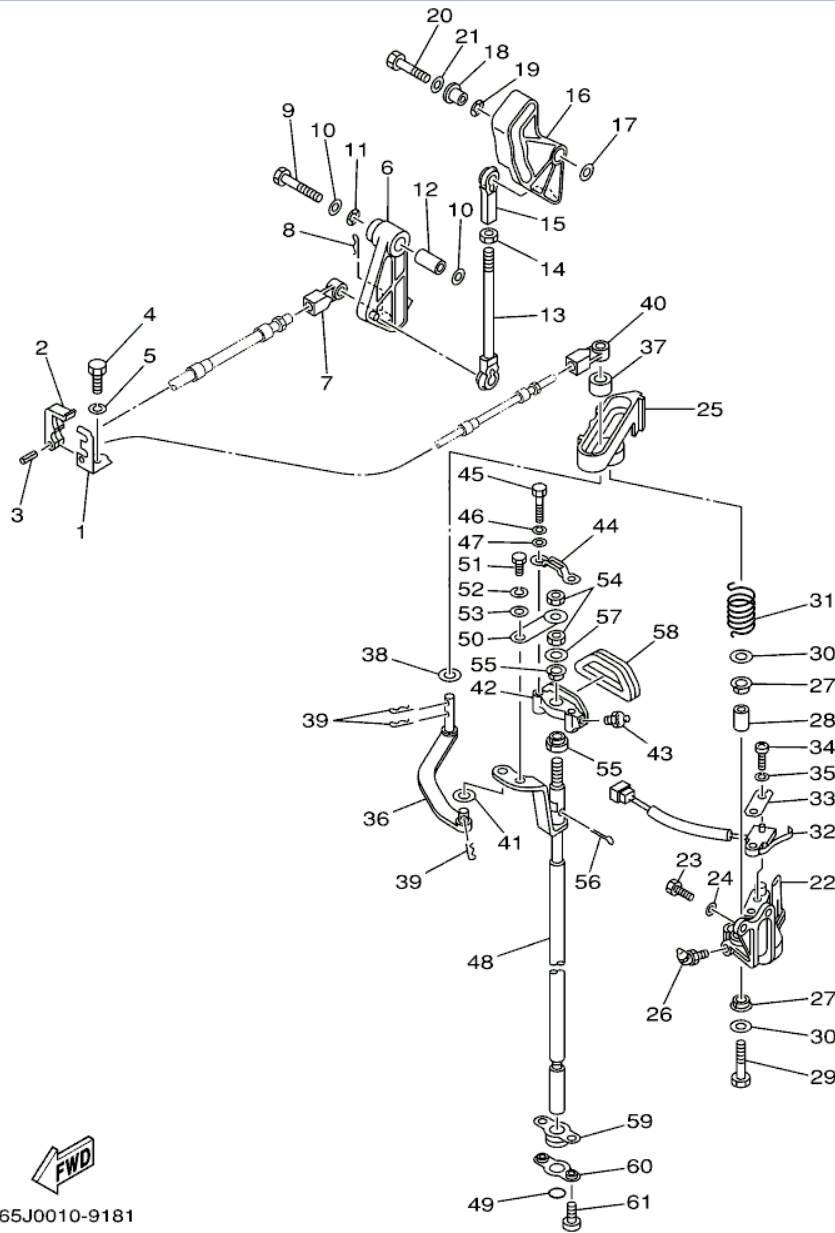

SX225TURA 2002 / CONTROL

65J0010-9181

©2013 Yamaha Motor Corporation, U.S.A. All rights reserved.

Part List

SX225TURA 2002 / CONTROL

REF - NO	PART NUMBER	PART NAME	QUANTITY	REMARKS
1	65L-48531-00-00	BRACKET, REMOTE CONTROL 1	1	
2	663-48538-00-00	CLAMP, CABLE 1	1	
3	91690-30010-00	PIN, SPRING	1	
4	97095-08020-00	BOLT	1	
5	92995-08100-00	WASHER	1	
6	65L-41632-00-00	LEVER, MAGNETO CONTROL	1	
7	6E5-48344-00-00	CABLE END, REMOTE CONTROL	1	
8	90468-18008-00	CLIP	1	
9	97013-08045-00	BOLT	1	
10	92990-08200-00	WASHER, PLAIN	2	
11	90206-12M00-00	WASHER, WAVE	1	
12	90387-08M16-00	COLLAR	1	
13	61A-41237-00-00	JOINT, LINK	1	
14	95380-05600-00	NUT	1	
15	682-41237-00-00	JOINT, LINK	1	
16	65L-41213-00-00	CAM, ACCEL.	1	
17	90201-06M31-00	WASHER, PLATE	1	
18	90387-06M29-00	COLLAR	1	
19	90206-10M04-00	WASHER, WAVE	1	
20	97013-06030-00	BOLT	1	
21	92903-06600-00	WASHER, PLATE	1	
22	61A-44117-01-1S	BRACKET	1	
23	97095-06016-00	BOLT	2	
24	92995-06600-00	WASHER	2	
25	61A-44176-00-1S	BRACKET	1	
26	93700-06M01-00	NIPPLE, GREASE	1	
27	90386-12069-00	BUSH	2	
28	90387-08M09-00	COLLAR	1	
29	97095-08035-00	BOLT	1	
30	92995-08200-00	WASHER	2	
31	90508-20M31-00	SPRING, TORSION	1	
32	61A-8259F-00-00	SWITCH ASSY	1	
33	61A-82588-00-00	PLATE	1	
34	97885-04016-00	SCREW, PAN HEAD	2	
35	92995-04100-00	WASHER	2	
36	61A-44121-00-00	LEVER, SHIFT ROD	1	
37	6E5-44122-00-00	BUSHING, SHIFT ROD LEVER	1	
38	90202-08M20-00	WASHER, PLATE	1	
39	90468-18008-00	CLIP	3	
40	6E5-48344-00-00	CABLE END, REMOTE CONTROL	1	
41	90202-06007-00	WASHER, PLATE	1	
42	61A-44118-00-8D	BRACKET	1	
43	93700-06M03-00	NIPPLE, GREASE	1	
44	61A-44116-00-00	SPRING	1	
45	97095-06030-00	BOLT	2	
46	92995-06100-00	WASHER, SPRING	2	
47	92995-06600-00	WASHER	2	
48	61A-44120-32-00	HANDLE GEAR SHIFT ASSY	1	UR U
48	61A-44120-22-00	HANDLE GEAR SHIFT ASSY	1	UR X
49	93210-09165-00	O-RING	1	
50	61A-44112-00-00	STAY, HANDLE GEAR SHIFT	1