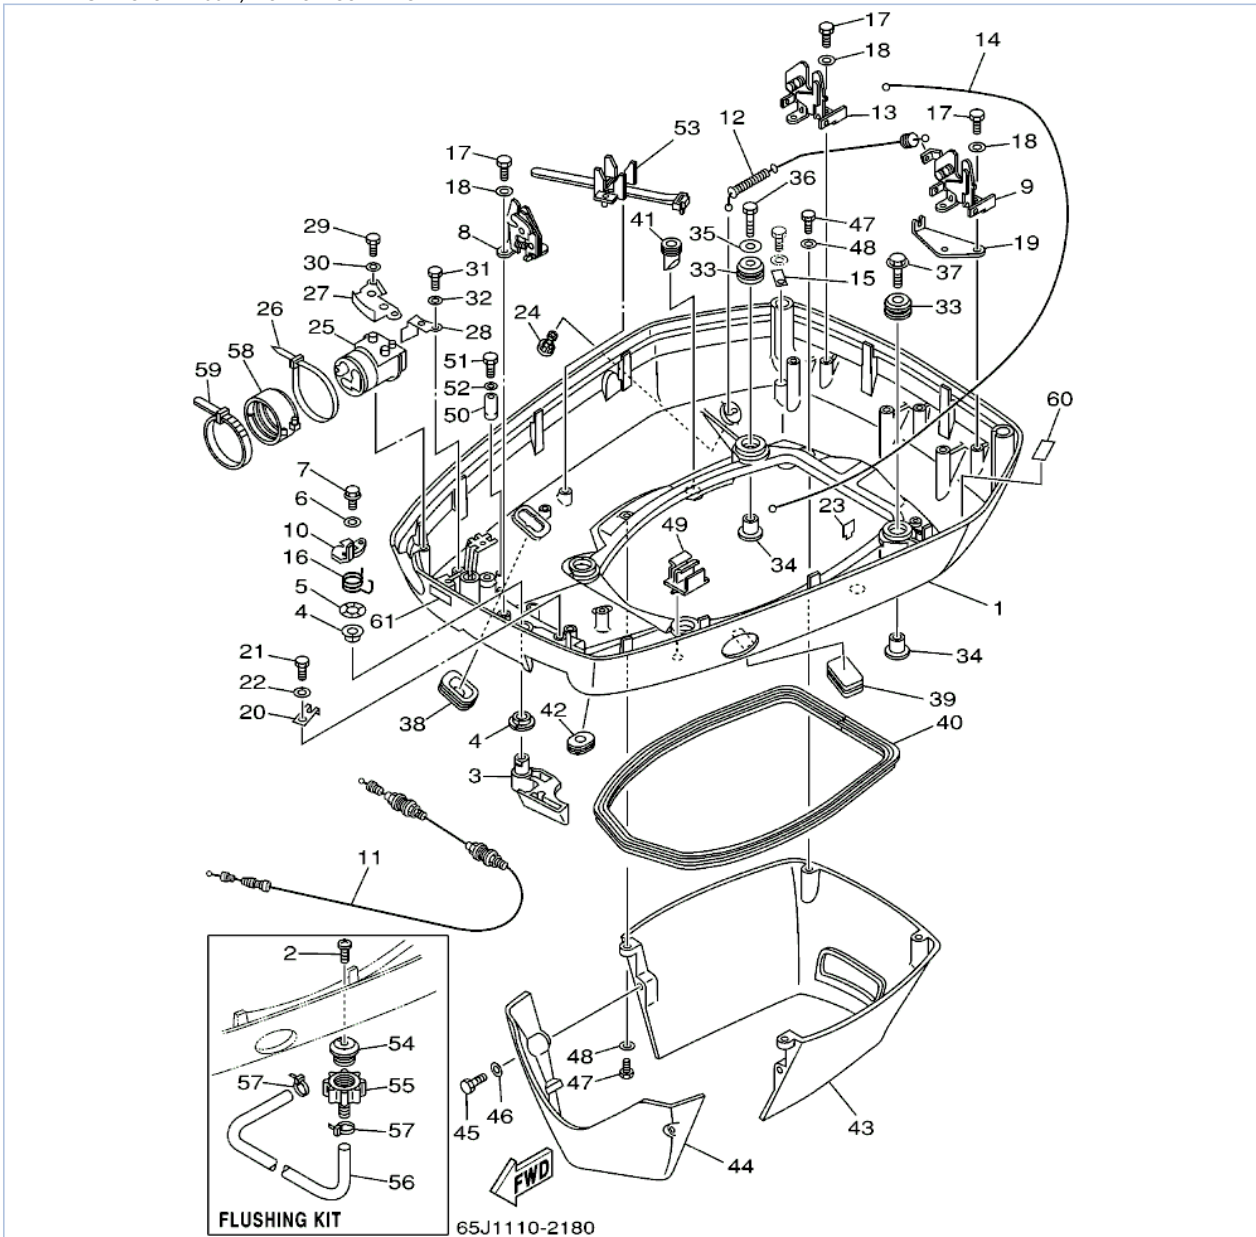

SX225TURA 2002 / BOTTOM COWLING

©2013 Yamaha Motor Corporation, U.S.A. All rights reserved.

Part List

SX225TURA 2002 / BOTTOM COWLING

REF - NO	PART NUMBER	PART NAME	QUANTITY	REMARKS
1	61A-42711-05-8D	COWLING, BOTTOM	1	
2	90169-05M00-00	SCREW, TRUSS HEAD TAPPING	1	FLUSHING KIT
3	61A-42815-01-8D	LEVER, CLAMP	1	
4	90386-13M88-00	BUSH	2	
5	90206-13M10-00	WASHER, WAVE	1	
6	90201-06M30-00	WASHER, PLATE	1	
7	90109-06M50-00	BOLT	1	
8	6R3-42824-00-00	BASE, CLAMP LEVER	1	
9	6R3-42811-01-00	STAY	1	
10	6R3-42816-00-00	LEVER, CLAMP	1	
11	6R3-42850-10-00	WIRE COMPLETE	1	
12	61A-42850-01-00	WIRE COMPLETE	1	
13	6R3-42811-10-00	STAY	1	
14	61A-42850-20-00	WIRE COMPLETE	1	
15	682-44117-00-00	BRACKET	1	
16	6R3-42813-00-00	SPRING, CLAMP LEVER	1	
17	97095-06016-00	BOLT	6	
18	92995-06600-00	WASHER	6	
19	6N7-42828-00-00	PLATE, CLAMP	1	
20	6R3-42828-00-00	PLATE, CLAMP	1	
21	97095-06010-00	BOLT	1	
22	92995-06600-00	WASHER	1	
23	6N7-42841-00-00	MARK, CLAMP	1	
24	6E5-44391-00-00	NIPPLE, HOSE	1	
25	61A-42725-31-00	GROMMET	1	
26	90465-13M30-00	CLAMP	1	
27	61A-42738-02-5B	PLATE, FITTING	1	
28	64D-42738-10-5B	PLATE, FITTING	1	
29	97095-06016-00	BOLT	2	
30	92995-06600-00	WASHER	2	
31	97095-06012-00	BOLT	1	
32	92995-06600-00	WASHER	1	
33	90480-22M81-00	GROMMET	4	
34	90387-08M37-00	COLLAR	4	
35	90201-08M54-00	WASHER, PLATE	1	
36	97075-08035-00	BOLT	1	
37	90119-08M22-00	BOLT, WITH WASHER	3	
38	688-42726-10-00	GROMMET	1	
39	6H4-42726-00-00	GROMMET	1	
40	61A-42716-00-00	RUBBER, SEAL 1	1	
41	61A-42717-00-00	RUBBER, SEAL 2	4	
42	61A-42727-00-00	GROMMET	1	
43	61A-42741-01-8D	APRON	1	
44	61A-42771-01-8D	APRON	1	
45	97095-06030-00	BOLT	2	
46	92995-06600-00	WASHER	2	
47	97095-06020-00	BOLT	4	
48	92995-06600-00	WASHER	4	
49	6E5-82594-00-00	CLAMP	1	
50	6E5-82588-00-00	PLATE	1	
51	97095-06020-00	BOLT	1	
52	92995-06600-00	WASHER	1	
53	688-82594-00-00	CLAMP	1