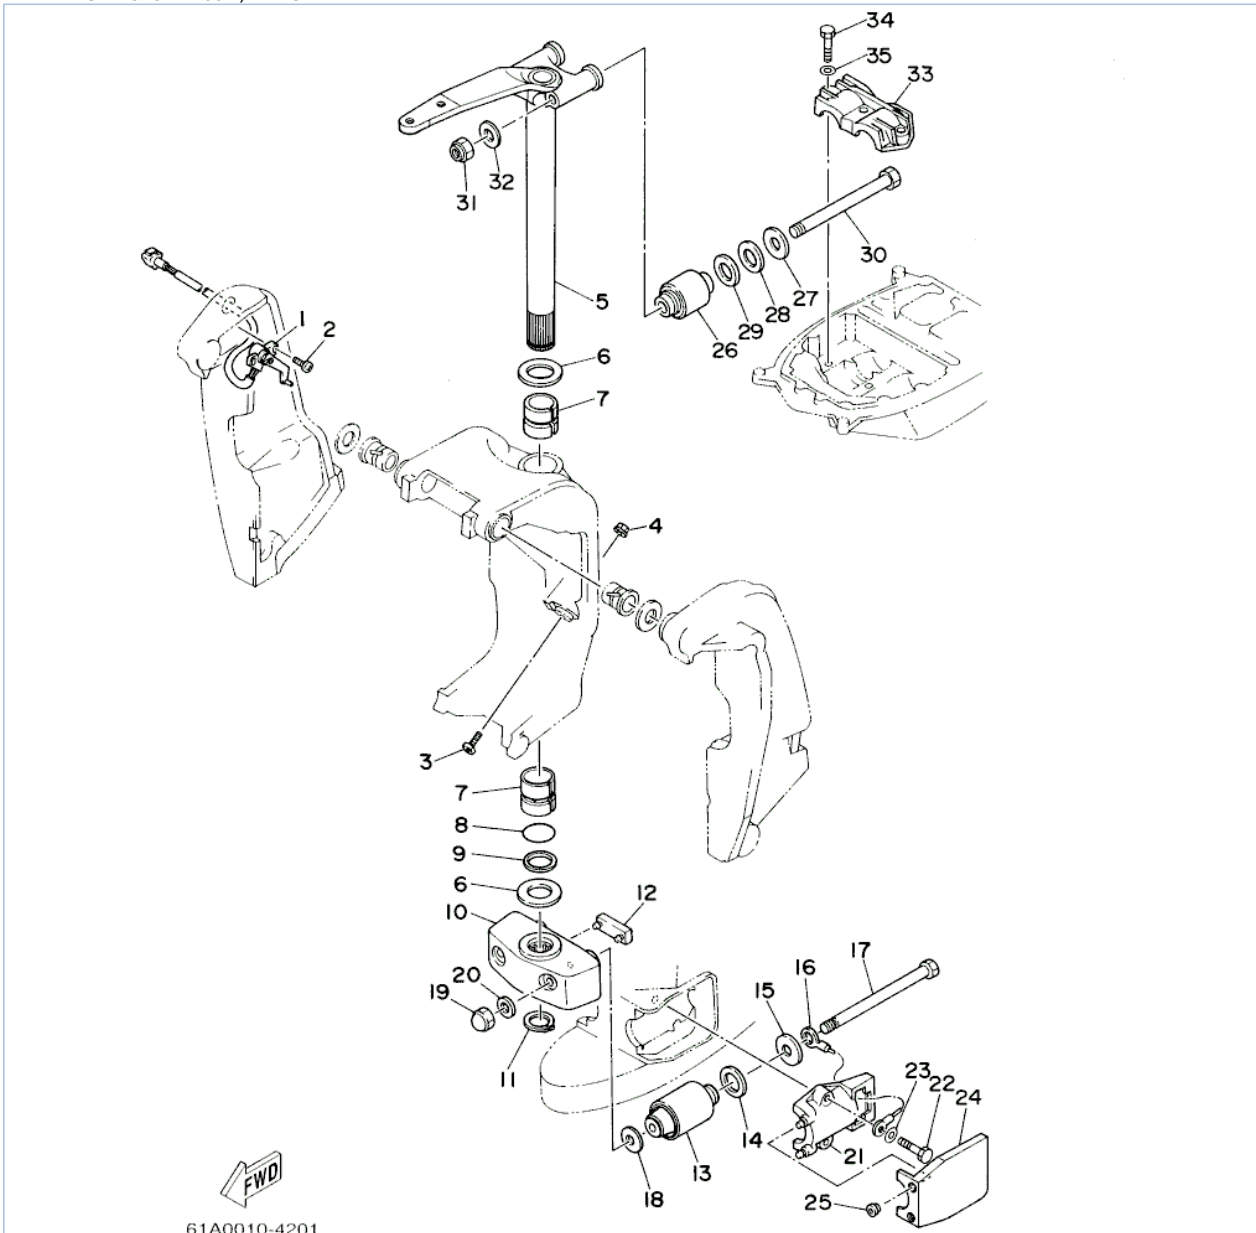

SX225TURA 2002 / BRACKET 2

©2013 Yamaha Motor Corporation, U.S.A. All rights reserved.

Part List

SX225TURA 2002 / BRACKET 2

REF - NO	PART NUMBER	PART NAME	QUANTITY	REMARKS
1	61A-83672-02-00	TRIM SENDER	1	
2	97885-06016-00	SCREW, PAN HEAD	2	
3	61A-43376-00-00	BOLT, THRUST RECEIVER	2	
4	95780-10300-00	NUT, FLANGE	2	
5	61A-42510-31-8D	STEERING BRACKET ASSY	1	UR U
5	61A-42510-21-8D	STEERING BRACKET ASSY	1	UR X
6	90201-40M00-00	WASHER, PLATE	2	
7	90386-39M89-00	BUSH	2	
8	93210-35321-00	O-RING	1	
9	90202-40M47-00	WASHER, PLATE	1	
10	61A-44551-01-8D	HOUSING, LOWER MOUNT RUBBER	1	
11	93410-37M04-00	CIRCLIP	1	
12	61A-44575-00-00	DAMPER, LOWER MOUNT RUBBER	1	
13	61A-44555-01-94	MOUNT DAMPER, LOWER SIDE	2	
14	90202-32M19-00	WASHER, PLATE	2	
15	90201-16M55-00	WASHER, PLATE	2	
16	6E5-82149-00-00	WIRE, LEAD 3	1	
17	90109-14M48-00	BOLT	2	
18	90201-15M58-00	WASHER, PLATE	2	
19	95380-14800-00	NUT	2	
20	92995-14600-00	WASHER	2	
21	61A-44552-01-94	HOUSING, LOWER MOUNT RUBBER	2	
22	97095-10045-00	BOLT	4	
23	92995-10600-00	WASHER	4	
24	61A-44553-00-8D	COVER, LOWER MOUNT	2	
25	6A0-15789-00-00	.DAMPER	4	
26	61A-44514-00-94	MOUNT DAMPER, UPPER SIDE	2	
27	90201-16M01-00	WASHER, PLATE	2	
28	90202-28M46-00	WASHER, PLATE	2	
29	90201-28M01-00	WASHER, PLATE	2	
30	90109-14M10-00	BOLT	2	
31	90185-14M00-00	NUT, SELF-LOCKING	2	
32	92995-14600-00	WASHER	2	
33	61A-44511-00-94	COVER, UPPER MOUNT	1	
34	97095-10045-00	BOLT	3	
35	92995-10600-00	WASHER	3