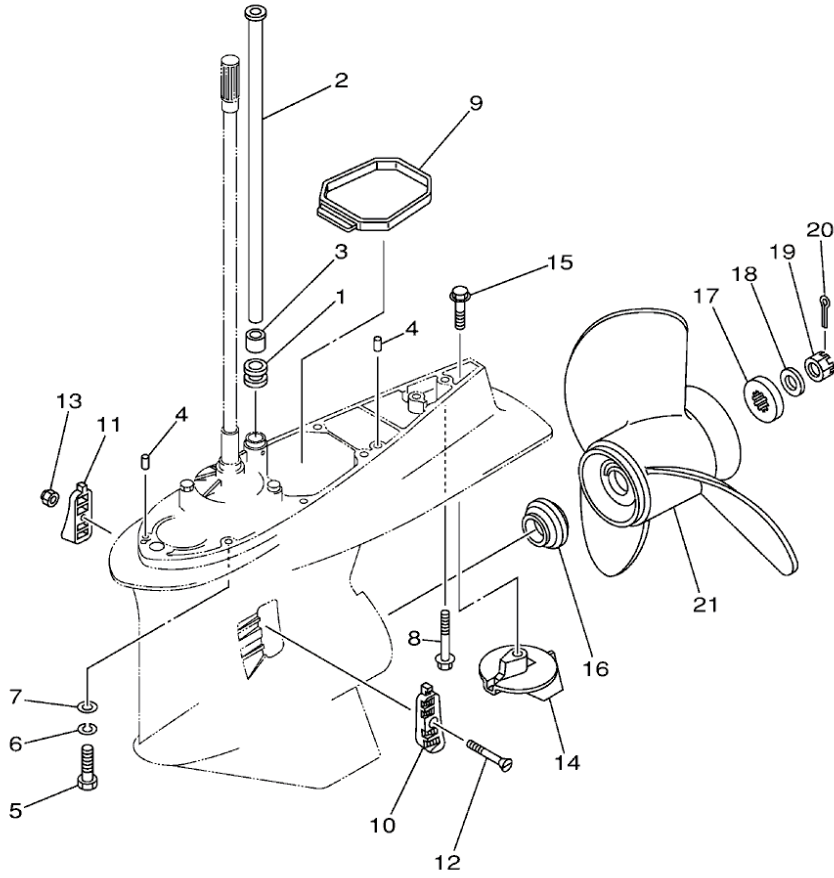

SX225TURA 2002 / LOWER CASING DRIVE 2 225 250

STD

65J0100-1250

©2013 Yamaha Motor Corporation, U.S.A. All rights reserved.

Part List

SX225TURA 2002 / LOWER CASING DRIVE 2 225 250

REF - NO	PART NUMBER	PART NAME	QUANTITY	REMARKS
1	6E5-44366-00-00	DAMPER, WATER SEAL 2	1	(SX)
2	61A-44361-30-00	TUBE, WATER	1	UR U (SX)
2	61A-44361-20-00	TUBE, WATER	1	UR X (SX)
3	6E5-44365-00-00	DAMPER, WATER SEAL 1	1	(SX)
4	93608-12M05-00	PIN, DOWEL	2	(SX)
5	97095-10045-00	BOLT	7	(SX)
6	92995-10100-00	WASHER	7	(SX)
7	92995-10600-00	WASHER	7	(SX)
8	90119-10MA2-00	BOLT, WITH WASHER	1	(SX)
9	61A-45375-00-00	DAMPER, SEAL	1	(SX)
10	61A-45214-00-00	COVER, WATER INLET	1	(SX)
11	61A-45215-00-00	COVER, WATER INLET	1	(SX)
12	90152-05M08-00	SCREW, COUNTERSUNK	1	(SX)
13	90185-05002-00	NUT, NYLON	1	(SX)
14	61A-45371-00-00	TAB-TRIM	1	(SX)
15	90105-10M00-00	BOLT, FLANGE	1	(SX)
16	6E5-45987-01-00	SPACER 1	1	(SX)
17	688-45997-01-00	SPACER 2	1	(SX)
18	92990-18200-00	WASHER	1	(SX)
19	90171-18M04-00	NUT, CASTLE	1	(SX)
20	91490-40030-00	PIN. COTTER	1	(SX)
21	6G5-45972-02-98	PROPELLER (3X13-3/4"X21"-M)	1	UR (SX)
21	6G5-45970-02-98	PROPELLER (3X15-1/4"X15"-M)	1	UR (SX)
21	61A-45974-00-98	PROPELLER (3X14-1/2"X19"-T)	1	UR (SX)
21	6G5-45978-03-98	PROPELLER (3X13-3/4"X17"-M2)	1	UR (SX)
21	61A-45972-00-98	PROPELLER (3X14-1/2"X21"-T)	1	UR (SX)
21	6G5-45974-03-98	PROPELLER (3X13-3/4"X19"-M2)	1	UR (SX)
21	61A-45978-00-98	PROPELLER (3X15"X17"-T)	1	UR (SX)

Part Notes

SX225TURA 2002 / LOWER CASING DRIVE 2 225 250

PART NUMBER	NOTE TEXT
61A-45371-00-00	OEM: This part number is among the Top 100 Most Popular Marine Maintenance Parts as of August 2013.
90105-10M00-00	OEM: This part number is among the Top 100 Most Popular Marine Maintenance Parts as of August 2013.
91490-40030-00	OEM: This part number is among the Top 100 Most Popular Marine Maintenance Parts as of August 2013.

©2013 Yamaha Motor Corporation, U.S.A. All rights reserved.