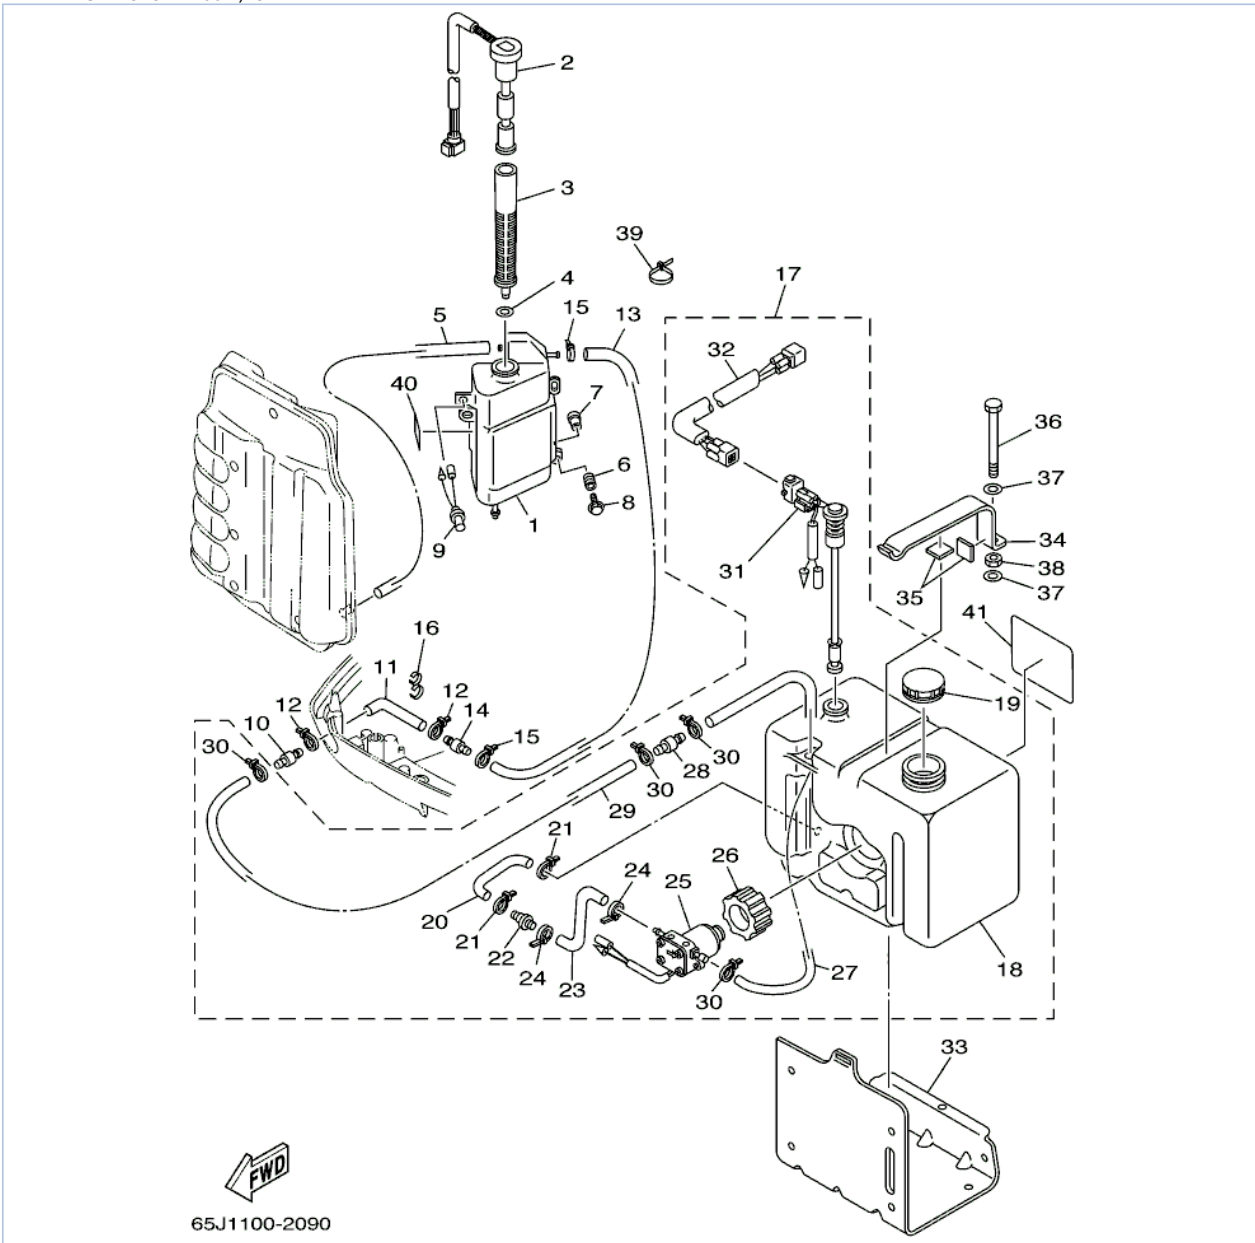

SX225TURA 2002 / OIL TANK

©2013 Yamaha Motor Corporation, U.S.A. All rights reserved.

Part List

SX225TURA 2002 / OIL TANK

REF - NO	PART NUMBER	PART NAME	QUANTITY	REMARKS
1	61A-21750-00-00	OIL TANK ASSY	1	
2	61A-85730-01-00	OIL LEVEL GAUGE ASSY	1	
3	61A-13411-00-00	STRAINER, OIL	1	
4	6E5-13414-00-00	GASKET, STRAINER COVER	1	
5	90445-05M07-00	HOSE (L700)	1	
6	6A0-82317-00-00	DAMPER, IGNITION COIL	3	
7	624-42542-00-00	PIPE	3	
8	90119-06M65-00	BOLT, WITH WASHER	3	
9	6R3-8259E-00-00	SWITCH ASSY	1	
10	6E5-24379-00-00	PIPE, JOINT 4	1	
11	90445-12M04-00	HOSE (L1900)	1	
12	90465-11M10-00	CLAMP	2	
13	6E5-24323-00-00	PIPE 12	1	
14	6E5-24379-00-00	PIPE, JOINT 4	1	
15	90465-11M10-00	CLAMP	2	
16	90464-13M34-00	CLAMP	1	
17	61A-21708-03-00	OIL TANK SUB-ASSY	1	AP
18	6E5-21733-02-00	.SUB TANK, OIL (105L)	1	
19	6E5-21770-03-00	.OIL TANK CAP ASSY	1	
20	6E5-24322-00-00	.PIPE 11	1	
21	90465-11M10-00	.CLAMP	2	
22	646-24251-02-00	.STRAINER 1	1	
23	6E5-24319-01-00	.PIPE, OIL	1	
24	90465-11M10-00	.CLAMP	2	
25	6E5-81900-01-00	.OIL FEED PUMP ASSY	1	
26	6E5-81922-00-00	.GROMMET	1	
27	6E5-24321-01-00	.PIPE 10	1	
28	6E5-24379-00-00	.PIPE, JOINT 4	1	
29	90445-11M26-00	.HOSE (L6500)	1	
30	90465-11M10-00	.CLAMP	4	
31	6E5-85720-04-00	.OIL LEVEL GAUGE ASSY	1	
32	6R3-85721-80-00	.WIRE, LEAD (L=80M)	1	
33	6E5-21734-01-33	HOLDER, OIL SUB TANK	1	AP
34	6E5-21798-01-33	BRACKET, DAMPER	1	AP
35	6E5-21746-00-00	DAMPER	2	AP
36	97080-06100-00	BOLT	1	AP
37	92990-06600-00	WASHER, PLATE	2	AP
38	95380-06600-00	NUT, HEXAGON	1	AP
39	90465-13M11-00	CLAMP	2	AP
40	6E5-85711-40-00	MARK, CAUTION	1	
41	6E5-13437-43-00	MARK, CAUTION	1	
42	656-W2810-02-00	TOOL KIT	1	AP

Part Notes

SX225TURA 2002 / OIL TANK

PART NUMBER	NOTE TEXT
646-24251-02-00	OEM: This part number is among the Top 100 Most Popular Marine Maintenance Parts as of August 2013.
92990-06600-00	OEM: This part number is among the Top 100 Most Popular Marine Maintenance Parts as of August 2013.

©2013 Yamaha Motor Corporation, U.S.A. All rights reserved.