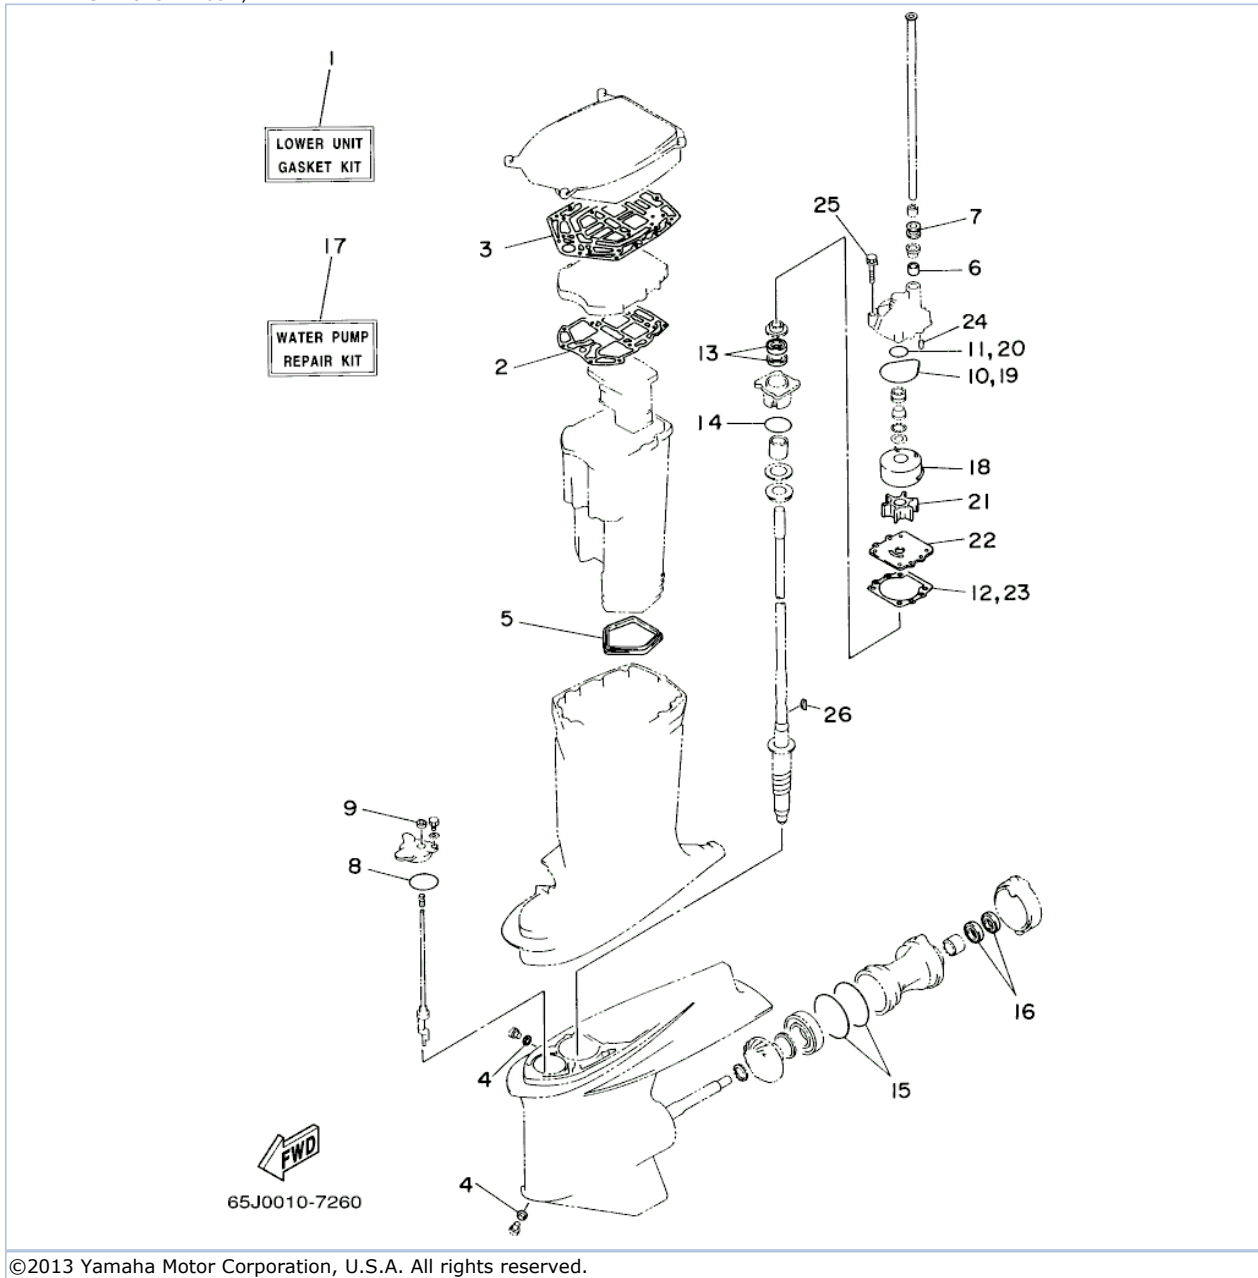

SX225TURA 2002 / REPAIR KIT 2

©2013 Yamaha Motor Corporation, U.S.A. All rights reserved.

Part List

SX225TURA 2002 / REPAIR KIT 2

REF - NO	PART NUMBER	PART NAME	QUANTITY	REMARKS
1	65L-W0001-C0-00	LOWER UNIT GASKET KIT	1	
2	61A-41134-A0-00	.GASKET, EXHAUST MANIFOLD	1	
3	61A-45114-A0-00	.GASKET, UPPER CASING	1	
4	90430-08020-00	.GASKET	2	
5	61A-45123-01-00	.GASKET, MUFFLER	1	
6	6E5-44365-00-00	.DAMPER, WATER SEAL 1	1	
7	6E5-44366-00-00	.DAMPER, WATER SEAL 2	1	
8	93210-64488-00	.O-RING	1	
9	93106-09014-00	.OIL SEAL	1	
10	93210-86M38-00	.O-RING	1	
11	93210-37160-00	.O-RING	1	
12	6E5-44315-A0-00	.GASKET, WATER PUMP	1	
13	93101-28M16-00	.OIL SEAL	2	
14	93210-55M14-00	.O-RING	1	
15	93211-04384-00	.O-RING	2	
16	93101-30M17-00	.OIL SEAL	2	
17	61A-W0078-A3-00	WATER PUMP REPAIR KIT	1	
18	61A-44322-02-00	.INSERT, CARTRIDGE	1	
19	93210-86M38-00	.O-RING	1	
20	93210-37160-00	.O-RING	1	
21	6E5-44352-01-00	.IMPELLER	1	
22	6G5-44323-00-00	.OUTER PLATE, CARTRIDGE	1	
23	6E5-44315-A0-00	.GASKET, WATER PUMP	1	
24	93606-12019-00	.PIN, DOWEL	2	
25	90119-08M14-00	.BOLT, WITH WASHER	4	
26	90280-04M05-00	.KEY, WOODRUFF	1	

Part Notes

SX225TURA 2002 / REPAIR KIT 2

PART NUMBER	NOTE TEXT
90430-08020-00	OEM: This part number is among the Top 100 Most Popular Marine Maintenance Parts as of August 2013.
93106-09014-00	OEM: This part number is among the Top 100 Most Popular Marine Maintenance Parts as of August 2013.
93210-86M38-00	OEM: This part number is among the Top 100 Most Popular Marine Maintenance Parts as of August 2013.
93101-28M16-00	OEM: This part number is among the Top 100 Most Popular Marine Maintenance Parts as of August 2013.
93101-30M17-00	OEM: This part number is among the Top 100 Most Popular Marine Maintenance Parts as of August 2013.
61A-W0078-A3-00	OEM: This part number is among the Top 100 Most Popular Marine Maintenance Parts as of August 2013.
93210-86M38-00	OEM: This part number is among the Top 100 Most Popular Marine Maintenance Parts as of August 2013.
6E5-44352-01-00	OEM: This part number is among the Top 100 Most Popular Marine Maintenance Parts as of August 2013.

©2013 Yamaha Motor Corporation, U.S.A. All rights reserved.

©2013 Yamaha Motor Corporation, U.S.A. All rights reserved.