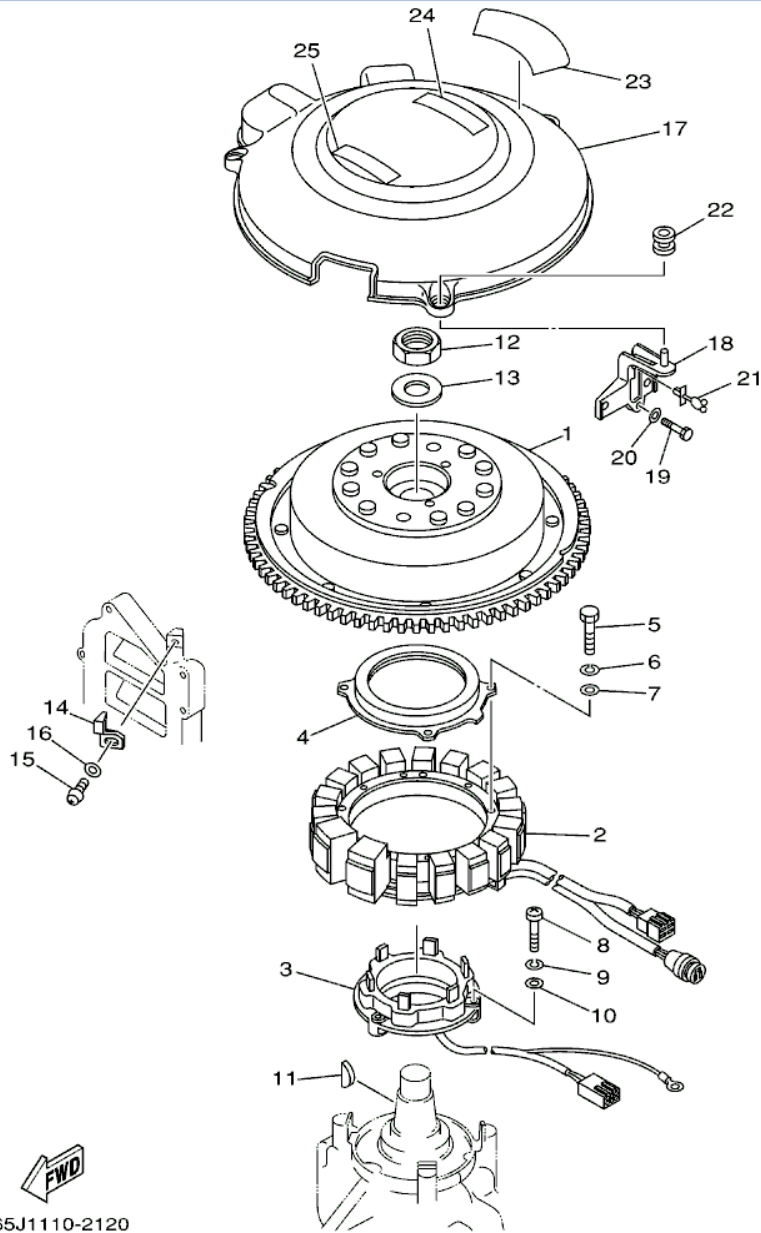

SX225TURA 2002 / GENERATOR

65J1110-2120

©2013 Yamaha Motor Corporation, U.S.A. All rights reserved.

Part List

SX225TURA 2002 / GENERATOR

REF - NO	PART NUMBER	PART NAME	QUANTITY	REMARKS
1	61A-85550-01-00	ROTOR ASSY	1	
2	65L-85510-10-00	STATOR ASSY	1	
3	61A-85580-01-00	COIL, PULSER	1	
4	61A-83721-00-00	COVER	1	
5	97013-06035-00	BOLT	4	
6	92903-06100-00	WASHER, SPRING	4	
7	92903-06600-00	WASHER, PLATE	4	
8	97885-05030-00	SCREW, PAN HEAD	3	
9	92995-05100-00	WASHER	3	
10	92995-05600-00	WASHER	3	
11	90280-05015-00	KEY, WOODRUFF	1	
12	90170-24M22-00	NUT	1	
13	90201-25M02-00	WASHER, PLATE	1	
14	6E5-81332-00-00	PLATE, TIMING	1	
15	97885-06010-00	SCREW, PAN HEAD	1	
16	92995-06600-00	WASHER	1	
17	61A-81337-01-00	COVER, FLYWHEEL	1	
18	65L-81338-00-1S	CLAMP, LEAD	1	
19	97013-06025-00	BOLT	1	
20	92903-06600-00	WASHER, PLATE	1	
21	90464-18M46-00	CLAMP	1	
22	663-82317-01-00	DAMPER, IGNITION COIL	3	
23	65L-14488-00-00	LABEL, CAUTION	1	
24	6A1-83625-41-00	MARK 5	1	
25	6K1-83623-41-00	MARK 3	1	LX225, LX250 (LX)