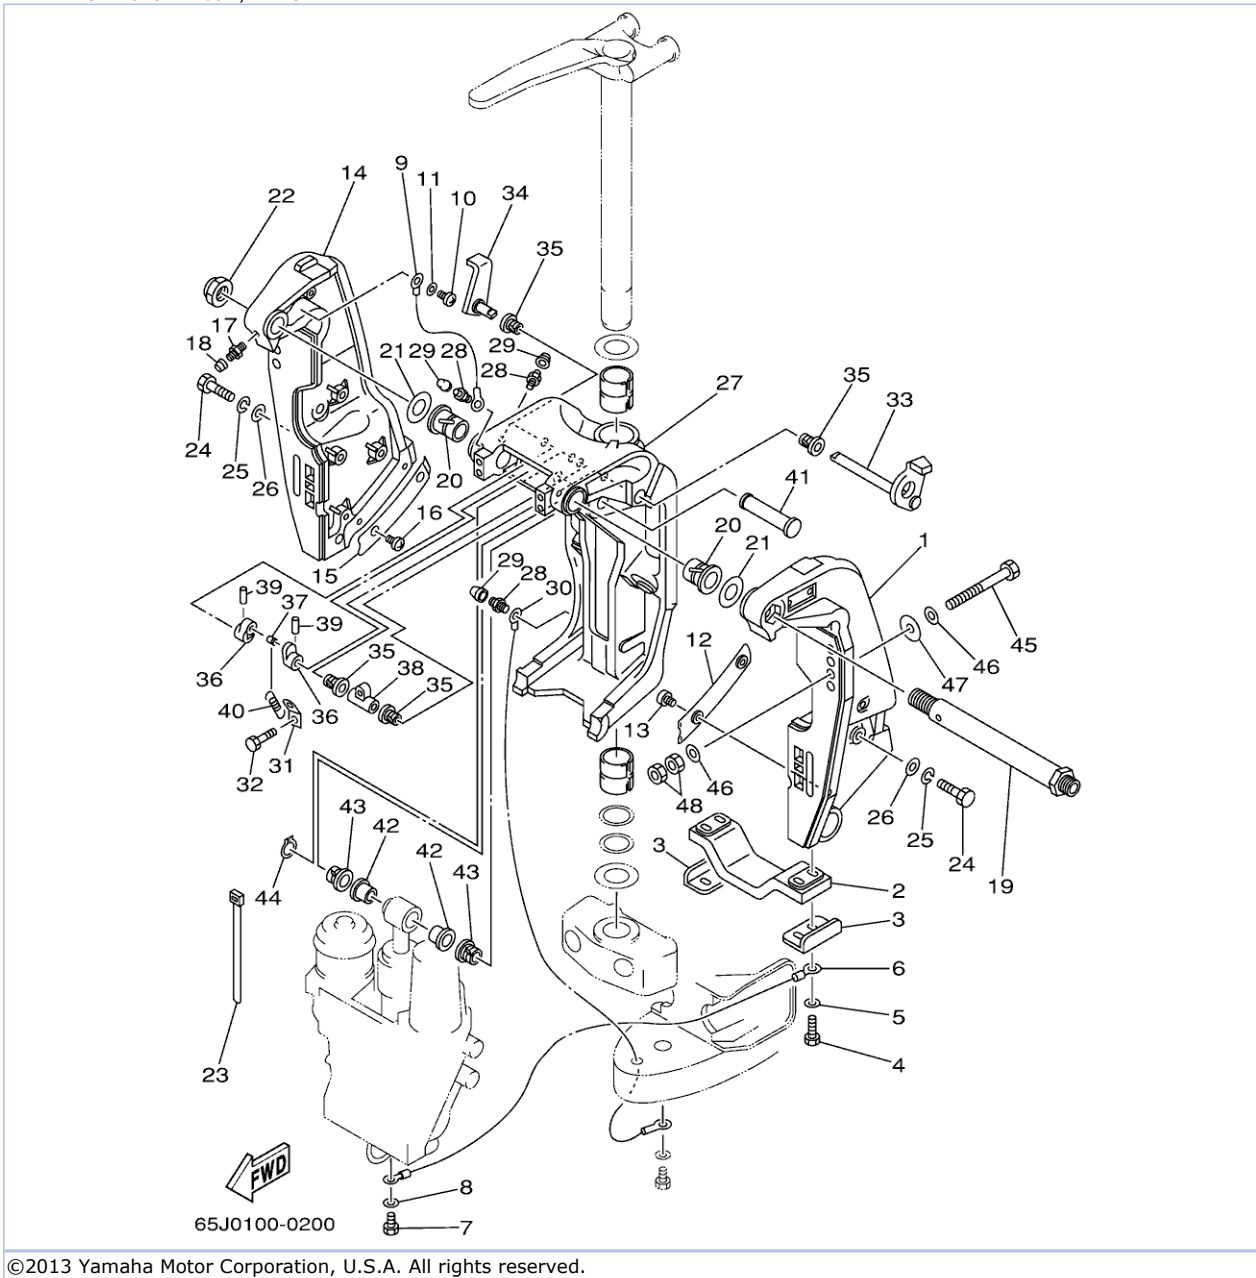

SX225TURA 2002 / BRACKET 1

©2013 Yamaha Motor Corporation, U.S.A. All rights reserved.

Part List

SX225TURA 2002 / BRACKET 1

REF - NO	PART NUMBER	PART NAME	QUANTITY	REMARKS
1	61A-43111-23-8D	BRACKET, CLAMP	1	
2	6G5-45251-01-00	ANODE	1	
3	6G5-44526-00-00	PLATE	2	
4	97095-06025-00	BOLT	4	
5	92995-06600-00	WASHER	4	
6	6H1-82148-00-00	WIRE, LEAD 4	1	
7	97095-06010-00	BOLT	1	
8	92995-06600-00	WASHER	1	
9	6E5-82148-00-00	WIRE, LEAD 4	1	
10	97885-06012-00	SCREW, PAN HEAD	1	
11	92995-06600-00	WASHER	1	
12	61A-43132-00-00	WASHER, FRICTION	1	
13	97885-06010-00	SCREW, PAN HEAD	2	
14	61A-43112-23-8D	BRACKET, CLAMP	1	
15	61A-43133-00-00	WASHER,FRICTION	1	
16	97885-06010-00	SCREW, PAN HEAD	2	
17	93700-06M03-00	NIPPLE, GREASE	1	
18	663-45119-00-00	CAP, GREASE NIPPLE	1	
19	6R3-43131-00-00	BOLT, CLAMP BRACKET	1	
20	90386-25M31-00	BUSH	2	
21	90201-26M59-00	WASHER, PLATE	2	
22	90185-22M11-00	NUT, SELF-LOCKING	1	
23	90465-11M10-00	CLAMP	2	
24	97095-10045-00	BOLT	8	
25	92995-10100-00	WASHER	8	
26	92995-10600-00	WASHER	8	
27	61A-43311-31-8D	BRACKET, SWIVEL 1	1	UR U
27	61A-43311-21-8D	BRACKET, SWIVEL 1	1	UR X
28	93700-06M03-00	NIPPLE, GREASE	5	
29	663-45119-00-00	CAP, GREASE NIPPLE	5	
30	61A-82147-30-00	WIRE, LEAD 4	1	UR U
30	61A-82147-20-00	WIRE, LEAD 4	1	UR X
31	6G5-43144-00-00	HOOK, SPRING	1	
32	97095-06010-00	BOLT	1	
33	61A-43181-01-00	LEVER, TILT STOP 1	1	
34	6G5-43185-02-00	LEVER, TILT STOP 2	1	
35	90386-10M16-00	BUSH	4	
36	6G5-43148-00-00	COLLAR, DISTANCE	2	
37	90249-06M19-00	PIN	1	
38	90387-10M02-00	COLLAR	1	
39	91690-30020-00	PIN, SPRING	2	
40	90506-14M24-00	SPRING, TENSION	1	
41	6E5-43126-02-00	PIN, UPPER SHOCK MOUNT	1	
42	90386-18M63-00	BUSH	2	
43	90386-18M14-00	BUSH	2	
44	93410-18M02-00	CIRCLIP	1	
45	90101-12M77-00	BOLT (L:150MM)	2	UR
45	90101-12M05-00	BOLT (L:130MM)	4	UR
46	90201-13M01-00	WASHER, PLATE	8	
47	90201-12M05-00	WASHER, PLATE	4	
48	95380-12600-00	NUT	8	

Part Notes

SX225TURA 2002 / BRACKET 1