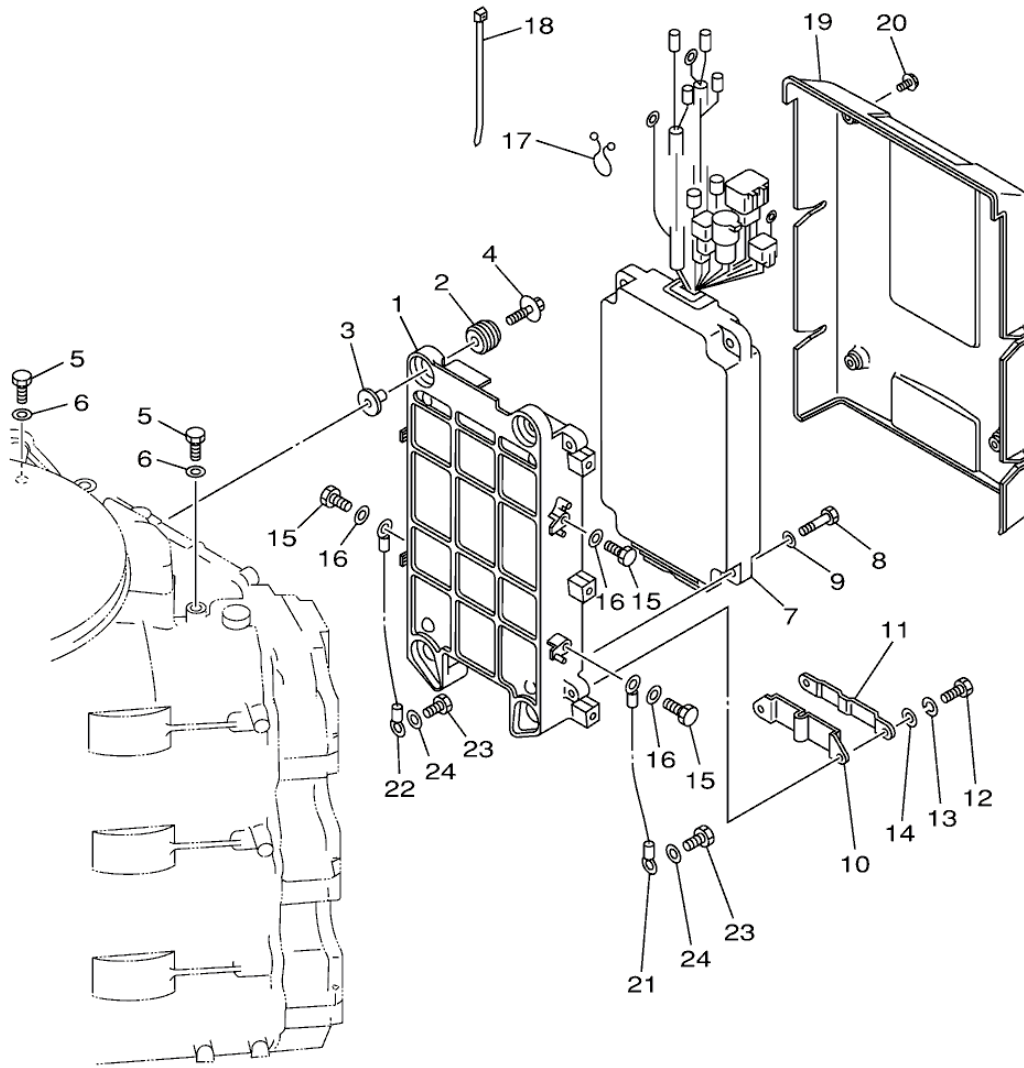

SX225TURA 2002 / ELECTRICAL 1

65J0010-9120

©2013 Yamaha Motor Corporation, U.S.A. All rights reserved.

Part List

SX225TURA 2002 / ELECTRICAL 1

REF - NO	PART NUMBER	PART NAME	QUANTITY	REMARKS
1	61A-85542-01-94	BRACKET	1	
2	90480-09M12-00	GROMMET	4	
3	90387-06M03-00	COLLAR	4	
4	90119-06M28-00	BOLT, WITH WASHER	4	
5	97013-06016-00	BOLT	2	
6	92903-06600-00	WASHER, PLATE	2	
7	65L-85540-02-00	C.D.I. UNIT ASSY	1	UR SX250, LX250
7	65J-85540-02-00	C.D.I. UNIT ASSY	1	UR SX225, LX225
8	97013-06025-00	BOLT	4	
9	92903-06600-00	WASHER, PLATE	4	
10	61A-85548-00-00	HOLDER	1	
11	61A-85525-00-00	COVER	1	
12	97095-06016-00	BOLT	2	
13	92995-06100-00	WASHER, SPRING	2	
14	92995-06600-00	WASHER	2	
15	97013-06014-00	BOLT	4	
16	92903-06600-00	WASHER, PLATE	4	
17	90464-15M11-00	CLAMP	1	
18	90465-11M52-00	CLAMP	1	
19	61A-85537-00-00	COVER	1	
20	90159-06M03-00	SCREW, WITH WASHER	4	
21	61A-82519-00-00	WIRE, EARTH LEAD	1	
22	6G0-82519-00-00	WIRE, EARTH LEAD	1	
23	97095-06012-00	BOLT	2	
24	92995-06600-00	WASHER	2	

Part Notes

SX225TURA 2002 / ELECTRICAL 1

PART NUMBER	NOTE TEXT
92995-06100-00	OEM: This part number is among the Top 100 Most Popular Marine Maintenance Parts as of August 2013.

©2013 Yamaha Motor Corporation, U.S.A. All rights reserved.