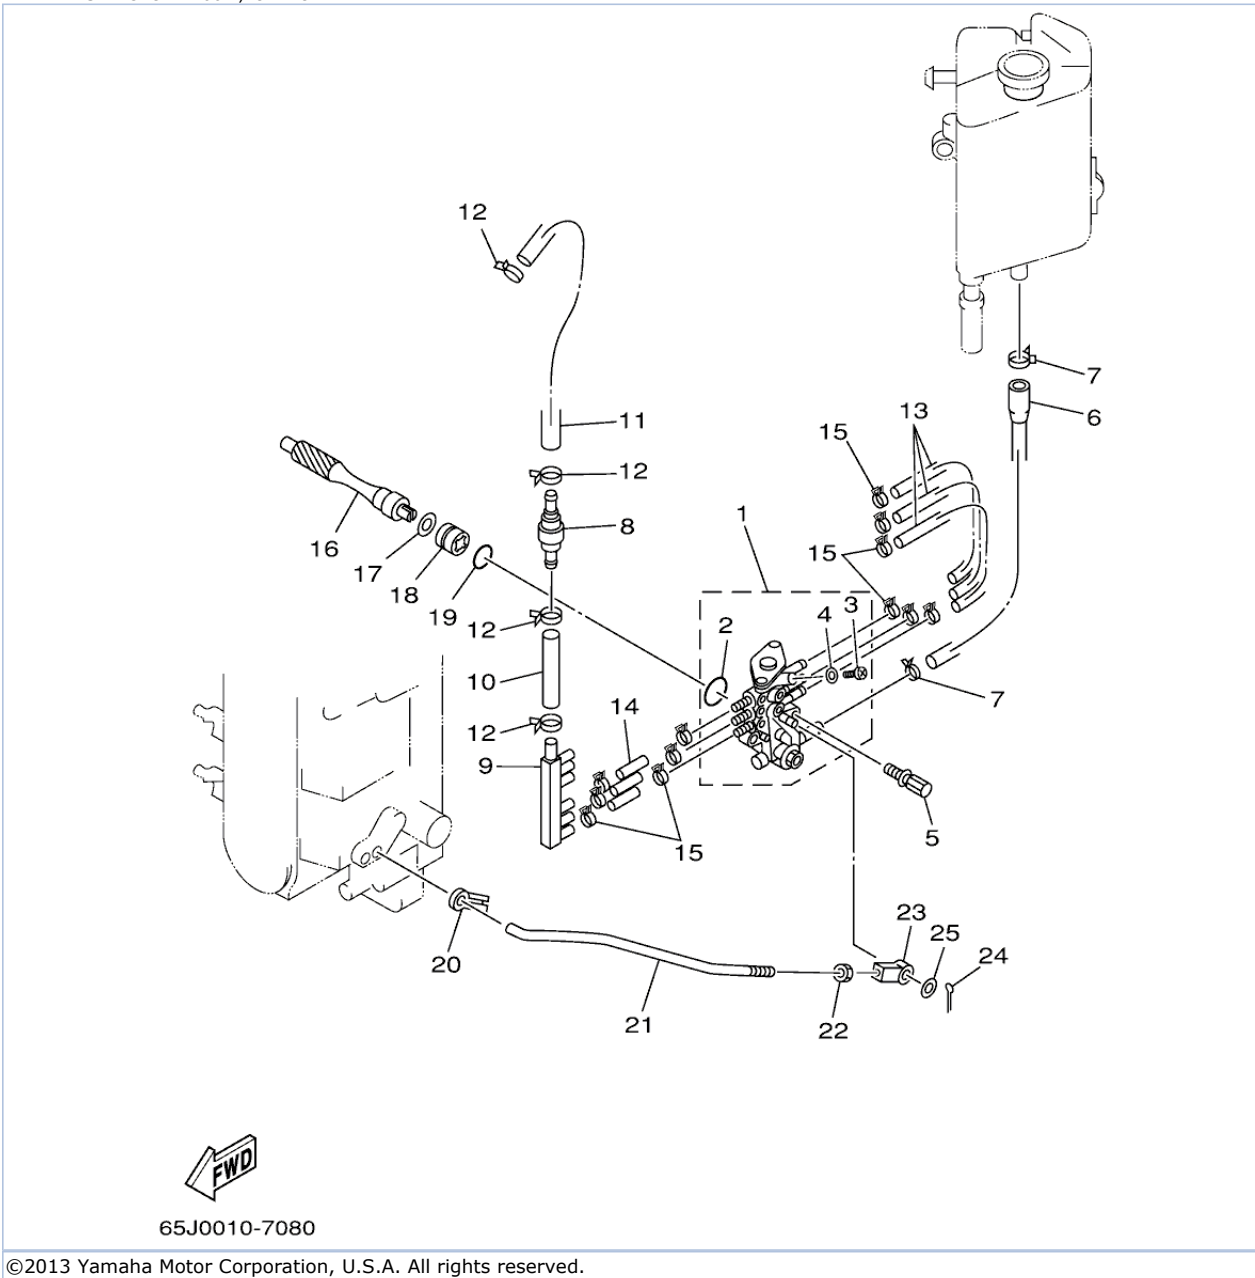

SX225TURA 2002 / OIL PUMP

65J0010-7080

©2013 Yamaha Motor Corporation, U.S.A. All rights reserved.

Part List

SX225TURA 2002 / OIL PUMP

REF - NO	PART NUMBER	PART NAME	QUANTITY	REMARKS
1	65L-13200-00-00	OIL INJECTION PUMP ASSY	1	
2	93210-19M82-00	.O-RING	1	
3	6R3-13471-00-00	.PLUG, DRAIN	1	
4	6L2-13475-00-00	.GASKET	1	
5	90109-06M40-00	BOLT	2	
6	61A-13416-00-00	PIPE, OIL 1	1	
7	90465-11M10-00	CLAMP	2	
8	65L-13183-00-00	VALVE, CHECK	1	
9	65L-24378-00-00	PIPE, JOINT 4	1	
10	90445-09220-00	HOSE (L30)	1	
11	90446-09M69-00	HOSE	1	
12	90465-11M10-00	CLAMP	4	
13	90445-07M02-00	HOSE (L167)	3	
14	90445-07M03-00	.HOSE (L34)	3	
15	90468-07M02-00	CLIP	12	
16	61A-11537-00-00	GEAR, DRIVEN	1	
17	90201-09M01-00	WASHER, PLATE	1	
18	61A-13117-00-00	COLLAR, DISTANCE	1	
19	93210-18MA9-00	.O-RING	1	
20	6R5-41237-00-00	JOINT, LINK	1	
21	65L-41241-00-00	ROD, LINK	1	
22	95380-05600-00	NUT	1	
23	6H1-41237-00-00	JOINT, LINK	1	
24	91490-12012-00	PIN. COTTER	1	
25	90202-05088-00	WASHER, PLATE	1	