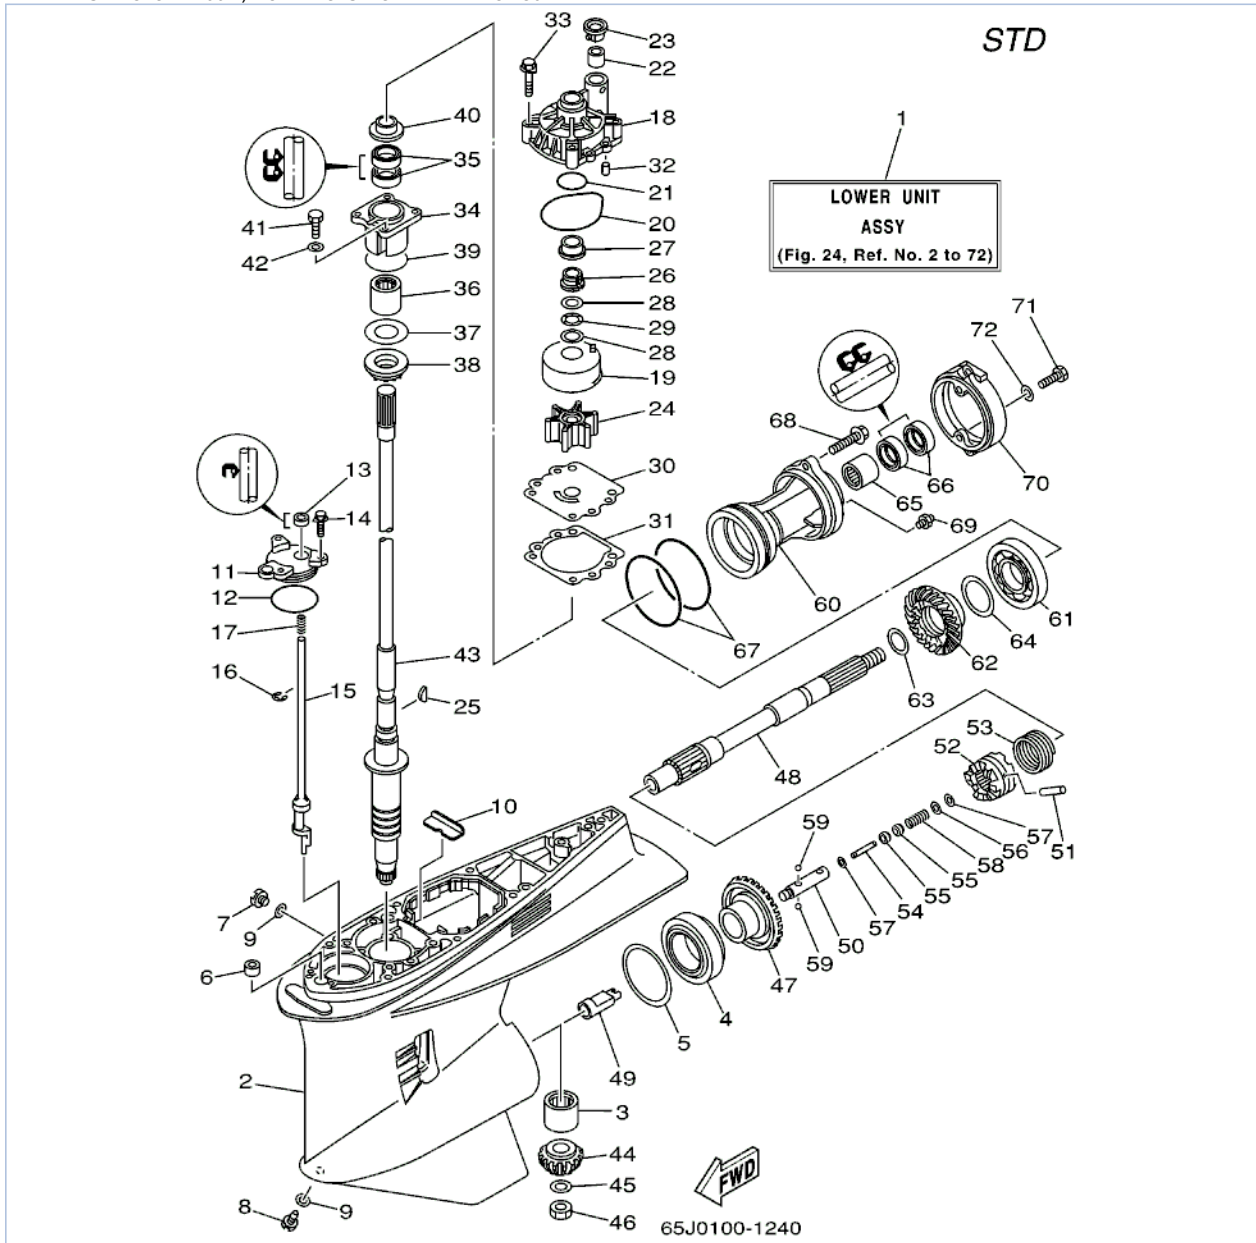

SX225TURA 2002 / LOWER CASING DRIVE 1 225 250

©2013 Yamaha Motor Corporation, U.S.A. All rights reserved.

Part List

SX225TURA 2002 / LOWER CASING DRIVE 1 225 250

REF - NO	PART NUMBER	PART NAME	QUANTITY	REMARKS
1	65J-45300-30-8D	LOWER UNIT ASSY	1	UR U (SX)
1	65J-45300-20-8D	LOWER UNIT ASSY	1	UR X (SX)
2	61A-45301-03-8D	CASING, LOWER	1	(SX)
3	93311-832V2-00	BEARING	1	(SX)
4	93332-000W1-00	BEARING	1	(SX)
5	61A-45567-00-10	SHIM (T:0.10MM)	1	UR (SX)
5	61A-45567-00-12	SHIM (T:0.12MM)	1	UR (SX)
5	61A-45567-00-15	SHIM (T:0.15MM)	1	UR (SX)
5	61A-45567-00-50	SHIM (T:0.50MM)	1	UR (SX)
5	61A-45567-00-30	SHIM (T:0.30MM)	1	UR (SX)
5	61A-45567-00-40	SHIM (T:0.40MM)	1	UR (SX)
5	61A-45567-00-18	SHIM (T:0.18MM)	1	UR (SX)
6	663-44366-00-00	DAMPER, WATER SEAL 2	1	(SX)
7	90340-08M04-00	PLUG, STRAIGHT SCREW	1	(SX)
8	688-45341-00-00	PLUG, DRAIN	1	(SX)
9	90430-08020-00	.GASKET	2	(SX)
10	61A-45376-00-94	GUIDE, SEAL DAMPER	1	(SX)
11	61A-45321-01-00	PLATE	1	(SX)
12	93210-64488-00	.O-RING	1	(SX)
13	93106-09014-00	.OIL SEAL	1	(SX)
14	90119-06M10-00	BOLT, WITH WASHER	3	(SX)
15	61A-44150-01-00	SHIFT CAM ASSY	1	(SX)
16	93430-08006-00	CIRCLIP	1	(SX)
17	90501-11M10-00	SPRING, COMPRESSION	1	(SX)
18	61A-44311-01-00	HOUSING, WATER PUMP	1	(SX)
19	61A-44322-02-00	.INSERT, CARTRIDGE	1	(SX)
20	93210-86M38-00	.O-RING	1	(SX)
21	93210-37160-00	.O-RING	1	(SX)
22	6E5-44365-00-00	DAMPER, WATER SEAL 1	1	(SX)
23	6E5-44312-00-00	COVER, WATER PUMP HOUSING	1	(SX)
24	6E5-44352-01-00	.IMPELLER	1	(SX)
25	90280-04M05-00	.KEY, WOODRUFF	1	(SX)
26	61A-45538-00-00	SPACER 1	1	(SX)
27	61A-45527-00-00	COLLAR, DRIVE SHAFT	1	(SX)
28	90201-22M01-00	WASHER, PLATE	2	(SX)
29	90206-22M19-00	WASHER, WAVE	1	(SX)
30	6G5-44323-00-00	.OUTER PLATE, CARTRIDGE	1	(SX)
31	6E5-44315-A0-00	.GASKET, WATER PUMP	1	(SX)
32	93606-12019-00	.PIN, DOWEL	2	(SX)
33	90119-08M14-00	.BOLT, WITH WASHER	4	(SX)
34	61A-45331-00-94	HOUSING, BEARING	1	(SX)
35	93101-28M16-00	.OIL SEAL	2	(SX)
36	93317-330U2-00	BEARING	1	(SX)
37	61A-45587-00-10	SHIM (T:0.10MM)	1	UR (SX)
37	61A-45587-00-12	SHIM (T:0.12MM)	1	UR (SX)
37	61A-45587-00-15	SHIM (T:0.15MM)	1	UR (SX)
37	61A-45587-00-50	SHIM (T:0.50MM)	1	UR (SX)
37	61A-45587-00-30	SHIM (T:0.30MM)	1	UR (SX)
37	61A-45587-00-40	SHIM (T:0.40MM)	1	UR (SX)
37	61A-45587-00-18	SHIM (T:0.18MM)	1	UR (SX)
38	93341-930U9-00	BEARING	1	(SX)
39	93210-55M14-00	.O-RING	1	(SX)
40	6E5-45344-00-00	COVER, OIL SEAL	1	(SX)