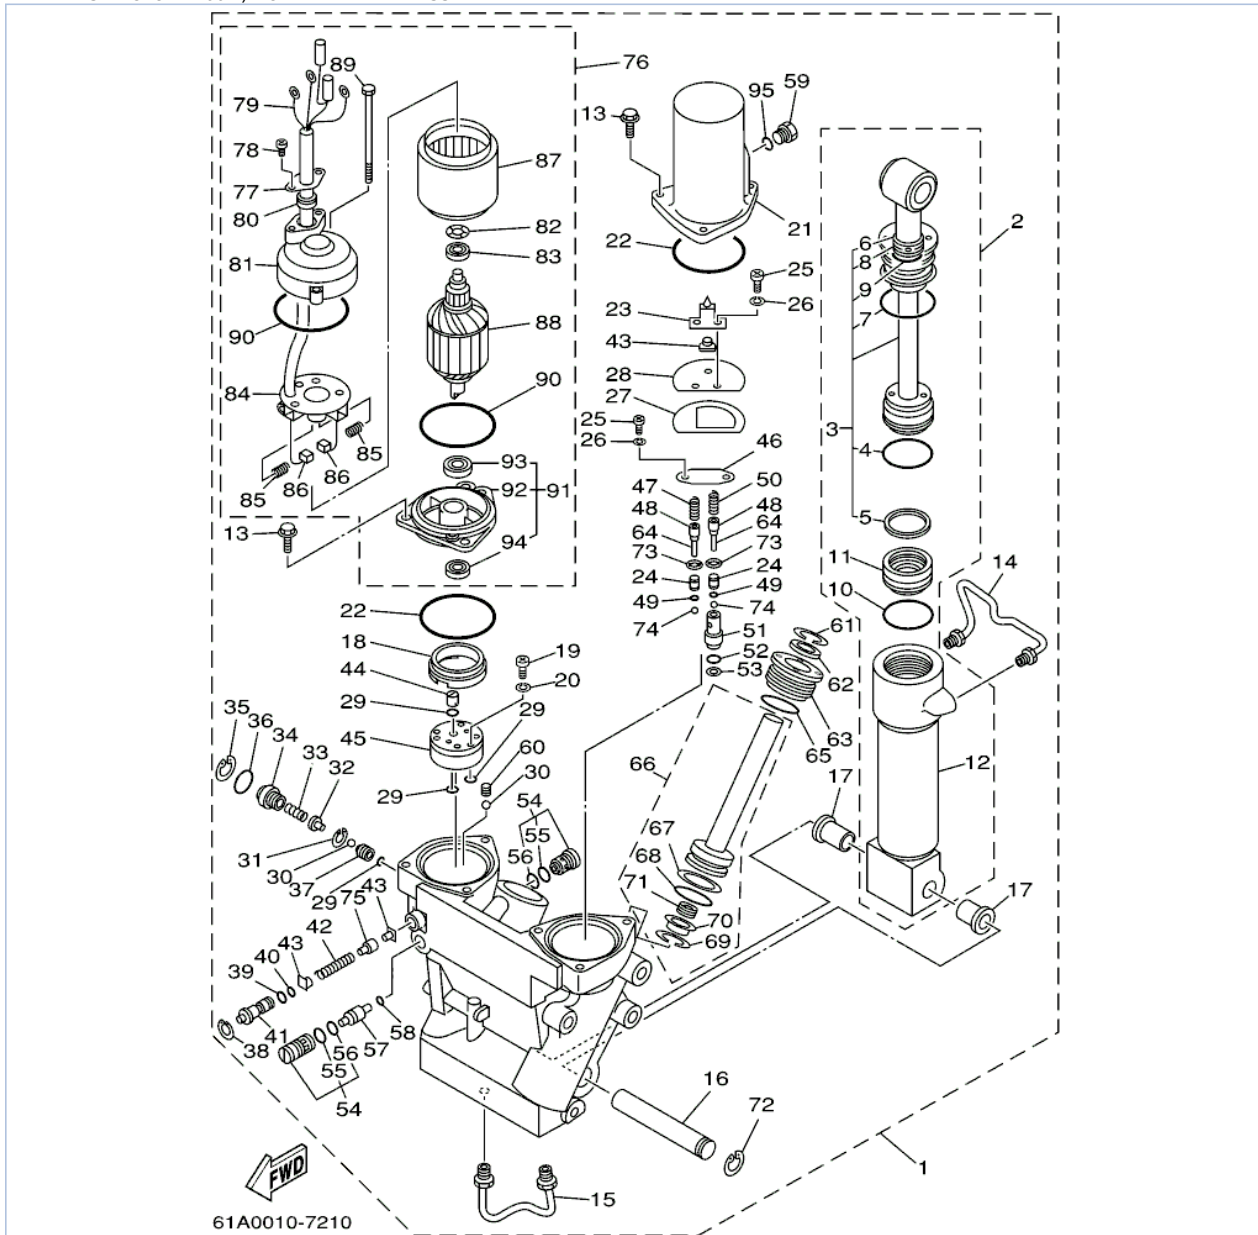

SX225TURA 2002 / POWER TRIM TILT ASSY

©2013 Yamaha Motor Corporation, U.S.A. All rights reserved.

Part List

SX225TURA 2002 / POWER TRIM TILT ASSY

REF - NO	PART NUMBER	PART NAME	QUANTITY	REMARKS
1	61A-43800-25-4D	POWER TRIM & TILT ASSY	1	
2	61A-43840-01-00	.POWER TILT ASSY	1	
3	61A-43810-00-00	..TILT PISTON SUB ASSY	1	
4	61A-43861-00-00	...O-RING	1	
5	61A-43871-00-00	...RING, BACK UP	1	
6	93106-19N50-00	...OIL SEAL	1	
7	6H1-43861-00-00	...O-RING	1	
8	6H1-43872-00-00	...RING, BACK UP	1	
9	61A-4389H-00-00	...O-RING	1	
10	61A-43861-00-00	..O-RING	1	
11	6H1-43814-00-00	..PISTON, FREE	1	
12	61A-43813-01-00	..CYLINDER, TILT	1	
13	97595-06420-00	.BOLT, WITH WASHER	6	
14	61A-43835-01-00	.PIPE	1	
15	61A-43833-01-00	.PIPE	1	
16	61A-43818-00-00	.PIN, LOWER SHOCK MOUNT	1	
17	90386-18M14-00	.BUSH	2	
18	6H1-43817-00-00	.FILTER 2	1	
19	98501-04030-00	.SCREW, PAN HEAD	3	
20	92901-04100-00	.WASHER, SPRING	3	
21	61A-43828-00-00	.BODY, RESERVOIR	1	
22	6H1-43869-00-00	.O-RING	2	
23	61A-4384L-00-00	.SPRING, TRIM DOWN	1	
24	6T4-43851-00-00	.SEAT, RELIEF VALVE	2	
25	98501-05010-00	.SCREW, PAN HEAD	4	
26	92901-05100-00	.WASHER, SPRING	4	
27	61A-4384K-00-00	.PLATE, TRIM DOWN	1	
28	61A-4384J-00-00	.SEAL, TRIM DOWN	1	
29	93210-064A5-00	.O-RING	4	
30	93505-32038-00	.BALL	2	
31	61A-43875-00-00	.RING, SNAP	1	
32	61A-43848-00-00	.ROD, MANUAL RELEASE	1	
33	61A-43854-00-00	.SPRING, MANUAL RELEASE	1	
34	61A-43845-00-00	.SCREW, MANUAL RELEASE	1	
35	6H1-43875-00-00	.RING, SNAP	1	
36	93210-18397-00	.O-RING	1	
37	61A-43847-00-00	.SEAT, MANUAL VALVE	1	
38	6T4-43876-00-00	.RING, SNAP	1	
39	93210-07003-00	.O-RING	1	
40	93210-06001-00	.O-RING	1	
41	6T4-43849-00-00	.PIN, VALVE SUPPORT	1	
42	61A-4385H-00-00	.SPRING, SEAL	1	
43	6H1-4384F-00-00	.SEAL, MAIN VALVE	3	
44	6H1-43831-00-00	.CONNECTOR, SHAFT	1	
45	6T4-43830-00-00	.GEAR PUMP ASSY	1	
46	61A-4382K-00-00	.CAP, RELIEF VALVE	1	
47	6H1-43856-10-00	.SPRING, DOWN RELIEF	1	
48	6T4-43844-00-00	.PIN, VALVE SUPPORT	2	
49	6T4-4384G-00-00	.SEAL, RELIEF VALVE	2	
50	6T4-43855-00-00	.SPRING, UP RELIEF	1	
51	6T4-43895-00-00	.SEAT, RELIEF VALVE	1	
52	93210-10M74-00	.O-RING	1	
53	6H1-43816-00-00	.FILTER 1	1