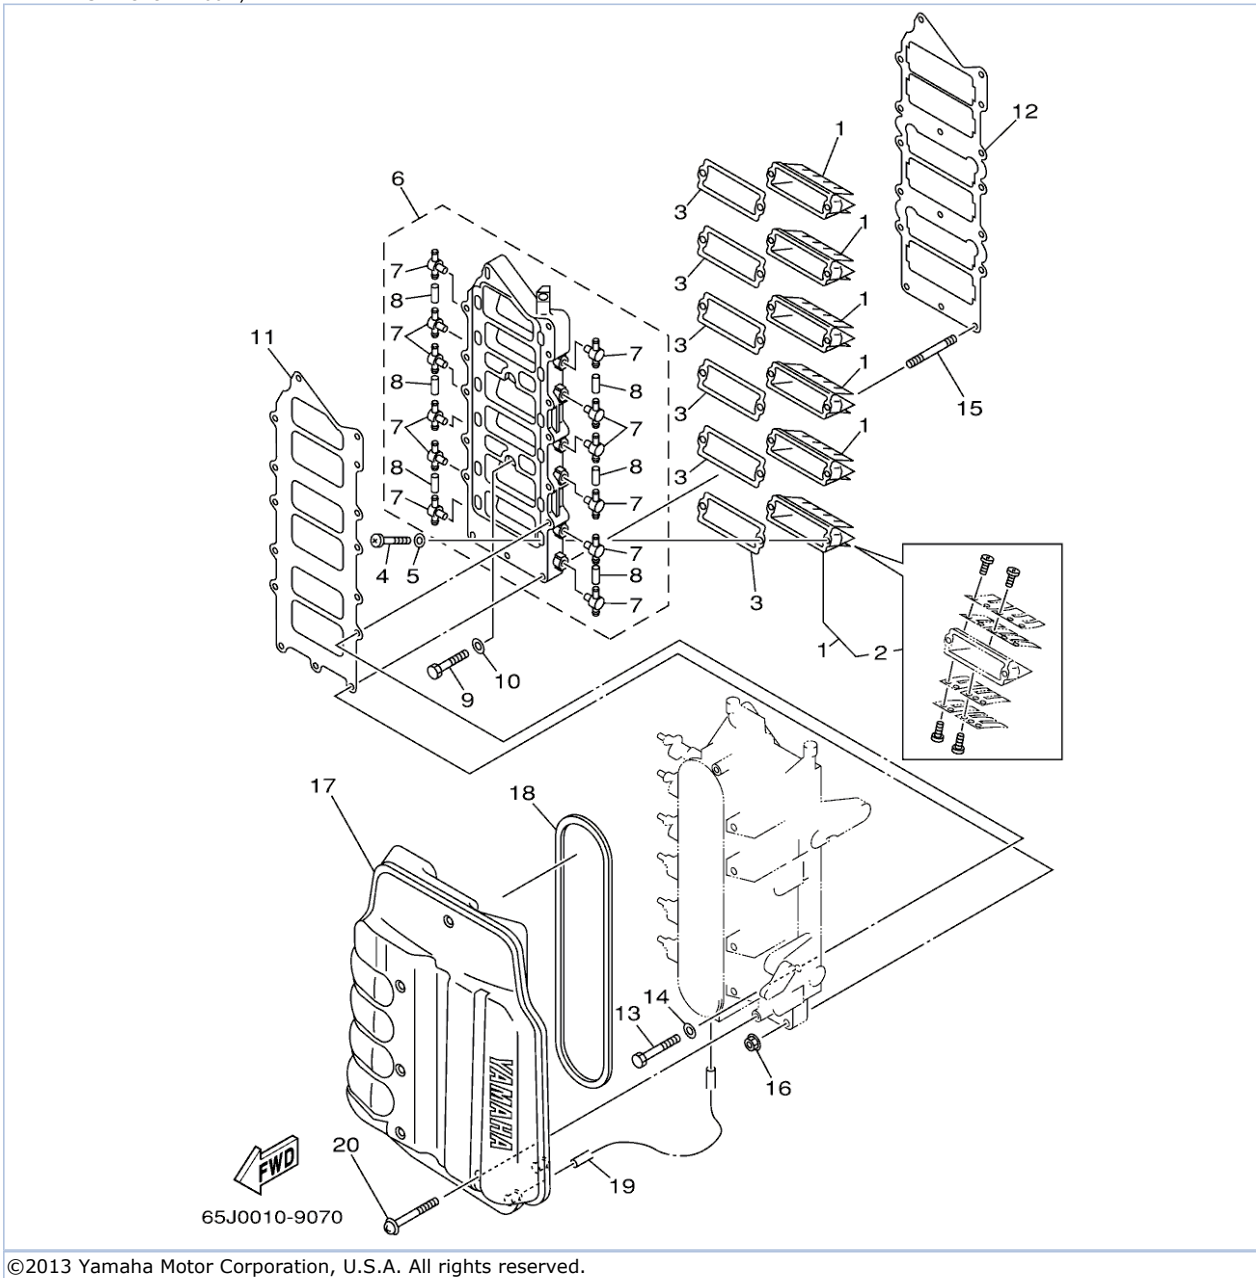

SX225TURA 2002 / INTAKE

Part List

SX225TURA 2002 / INTAKE

REF - NO	PART NUMBER	PART NAME	QUANTITY	REMARKS
1	65J-13610-01-00	REED VALVE ASSY	6	UR SX225, LX225
1	65L-13610-01-00	REED VALVE ASSY	6	UR SX250, LX250
2	65J-W0004-01-00	.REED SET	1	
3	61A-13621-A0-00	.GASKET, VALVE SEAT	6	
4	97880-05016-00	SCREW, PAN HEAD	12	
5	92990-05600-00	WASHER, PLATE	12	
6	65L-13624-01-1S	PLATE, REED VALVE	1	
7	6F6-11372-00-00	.NIPPLE, HOSE	12	
8	90445-07M03-00	.HOSE (L34)	6	
9	97013-06030-00	BOLT	2	
10	92903-06600-00	WASHER, PLATE	2	
11	65L-13646-00-00	.GASKET, MANIFOLD 2	1	
12	65L-13645-00-00	.GASKET, MANIFOLD 1	1	
13	97013-06060-00	BOLT	12	
14	92903-06600-00	WASHER, PLATE	12	
15	95670-06655-00	BOLT, STUD	2	
16	90179-06M24-00	NUT	2	
17	65L-14440-00-00	SILENCER ASSY, INTAKE	1	
18	65L-14483-00-00	.GASKET	1	
19	90445-07M44-00	HOSE (L250)	1	
20	90159-06M16-00	SCREW, WITH WASHER	6