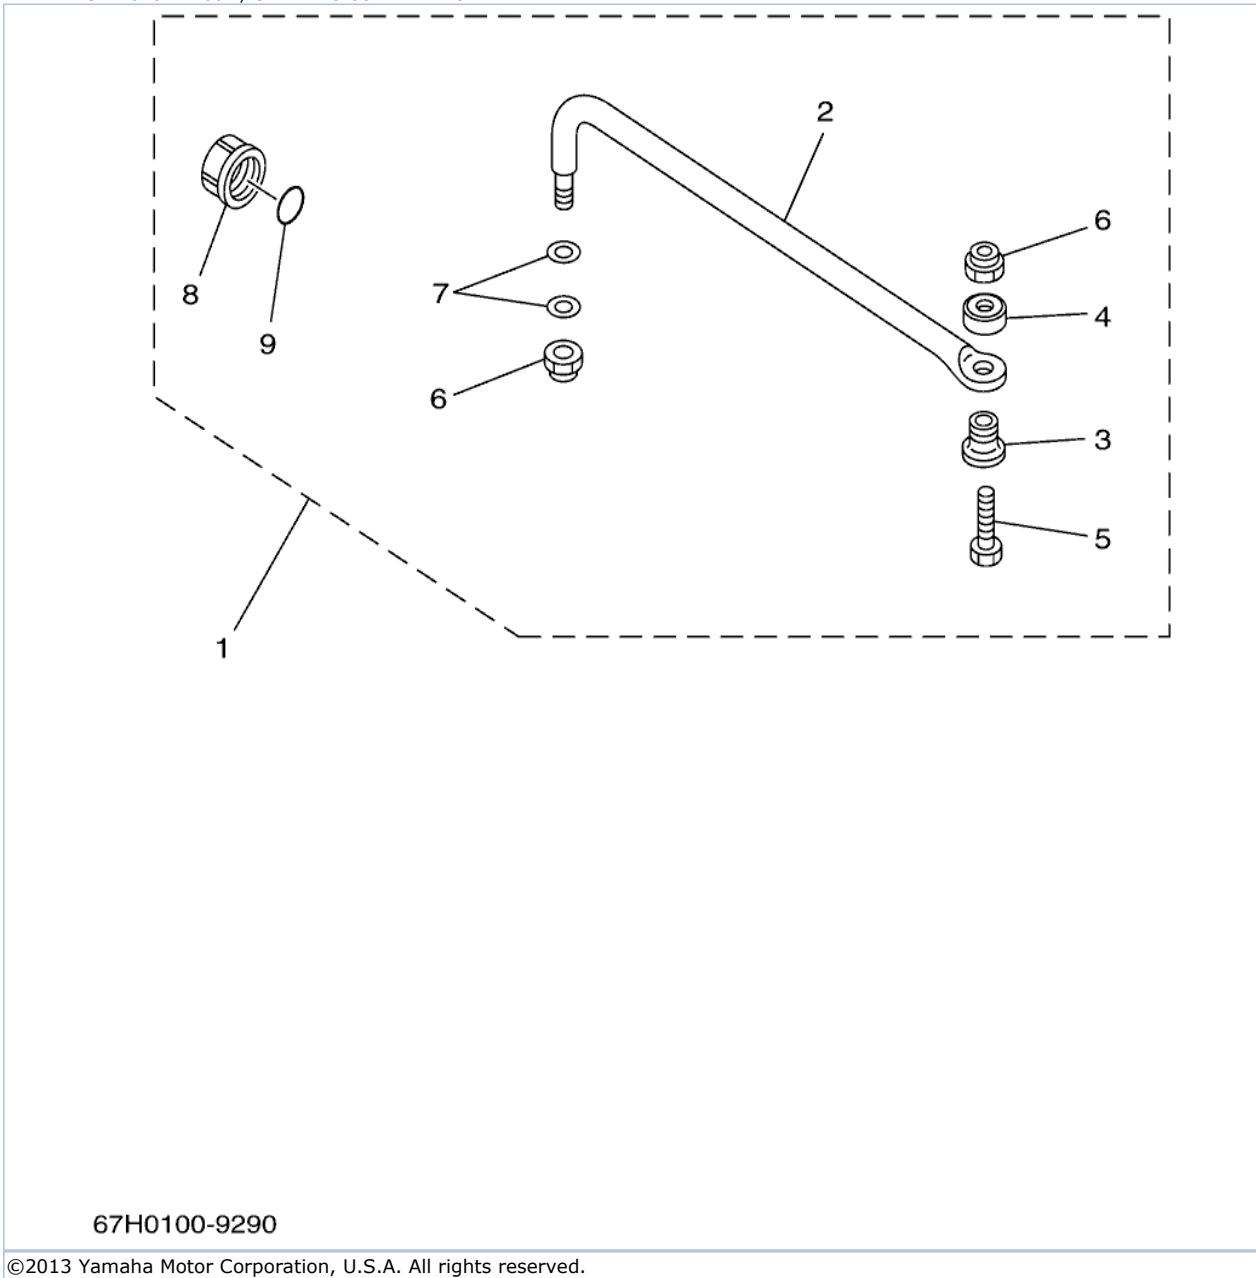

SX225TURA 2002 / STEERING GUIDE ATTACHMENT

67H0100-9290

©2013 Yamaha Motor Corporation, U.S.A. All rights reserved.

Part List

SX225TURA 2002 / STEERING GUIDE ATTACHMENT

REF - NO	PART NUMBER	PART NAME	QUANTITY	REMARKS
1	6E5-61350-02-00	STEERING GUIDE ATTACHMENT KIT	1	AP SX225, SX250 (SX)
2	6E5-61351-01-00	.ROD, STEERING LINK	1	(SX)
3	90387-10M61-00	.COLLAR	1	(SX)
4	90560-12M01-00	.SPACER	1	(SX)
5	6E5-61355-00-00	.BOLT	1	(SX)
6	90185-09M01-00	.NUT, SELF-LOCKING	2	(SX)
7	90201-10M20-00	.WASHER, PLATE	2	(SX)
8	6E5-43145-01-00	.CAP, CLAMP BRACKET	1	(SX)
9	93210-16275-00	.O-RING	1	(SX)