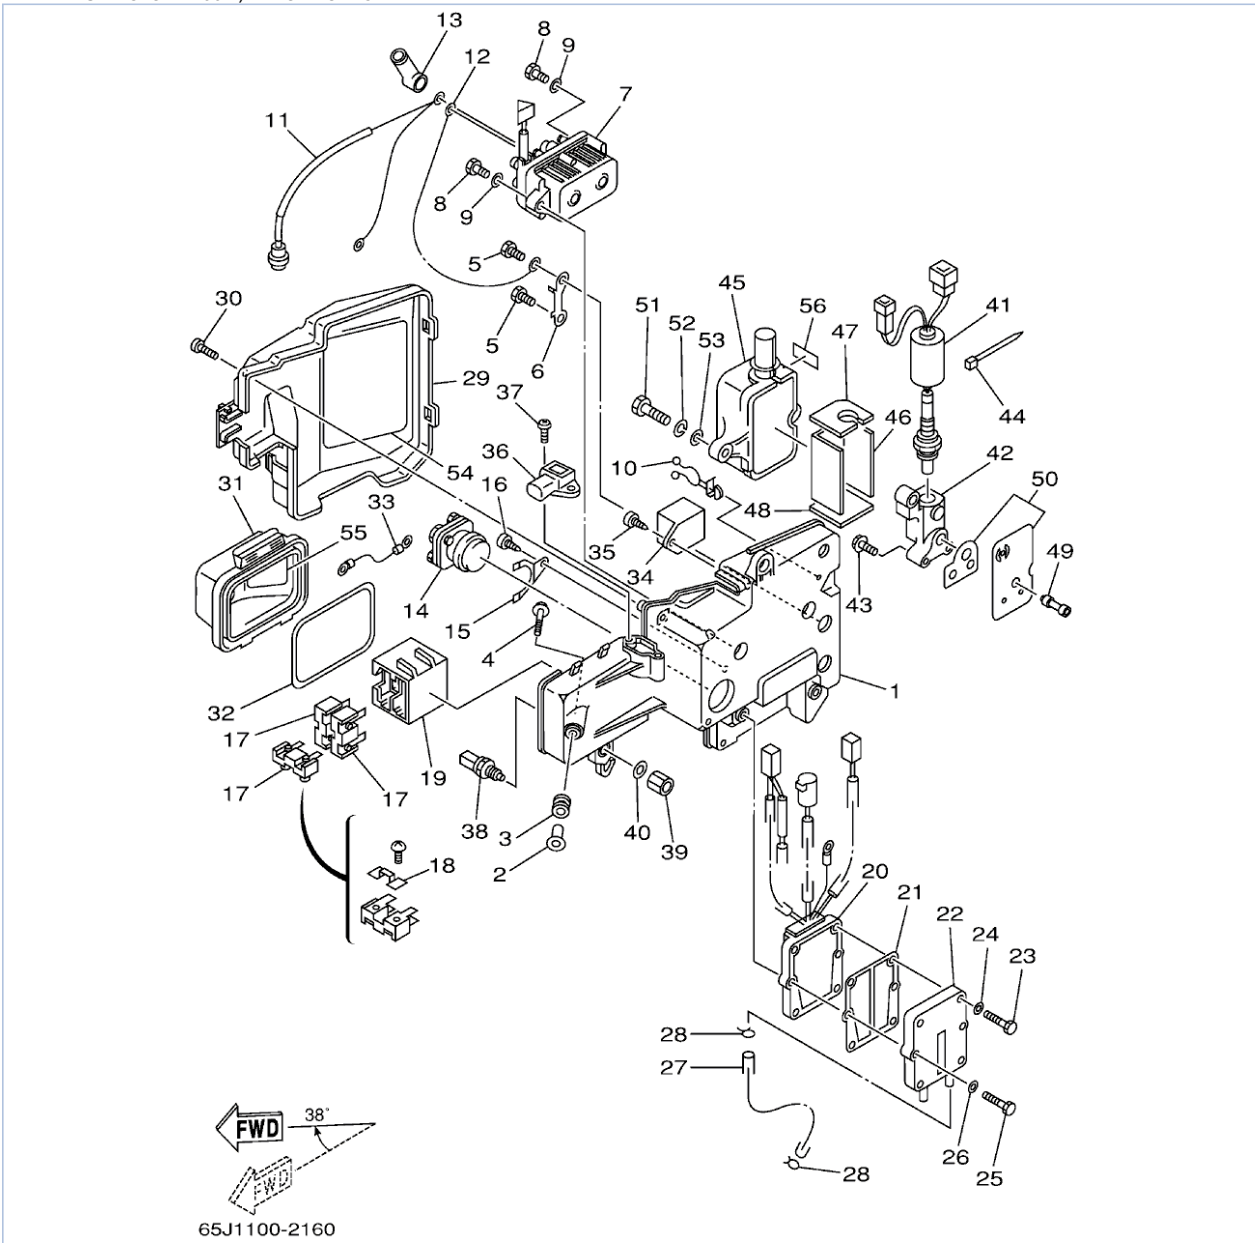

SX225TURA 2002 / ELECTRICAL 3

65J1100-2160

©2013 Yamaha Motor Corporation, U.S.A. All rights reserved.

Part List

SX225TURA 2002 / ELECTRICAL 3

REF - NO	PART NUMBER	PART NAME	QUANTITY	REMARKS
1	65L-81948-00-00	BRACKET	1	
2	624-42542-00-00	PIPE	5	
3	6A0-82317-00-00	DAMPER, IGNITION COIL	5	
4	90119-06M65-00	BOLT, WITH WASHER	5	
5	97013-06014-00	BOLT	2	
6	61A-87149-00-00	CONNECTOR	1	
7	61A-81950-00-00	RELAY ASSY	1	
8	97013-06030-00	BOLT	2	
9	92903-06600-00	WASHER, PLATE	2	
10	90464-18M46-00	CLAMP	1	
11	61A-81949-10-00	WIRE, LEAD	1	
12	61A-81949-00-00	WIRE, LEAD	1	
13	6G5-82119-00-00	COVER, LEAD WIRE	1	
14	61A-81941-00-00	STARTER RELAY ASSY	1	
15	61A-81952-00-00	HOLDER, RELAY	1	
16	97780-50612-00	SCREW, TAPPING	1	
17	61A-82150-00-00	FUSE HOLDER ASSY	3	
18	61A-82151-00-00	.FUSE (12V-80A)	1	
19	61A-82153-00-00	STAY, FUSE HOLDER	1	
20	61A-81960-01-00	RECTIFIER & REGULATOR ASSY	1	
21	61A-81975-A0-00	PLATE, RECTIFIER FITTING	1	
22	61A-81972-00-1S	COVER, RECTIFIER	1	
23	97013-06025-00	BOLT	4	
24	92903-06600-00	WASHER, PLATE	4	
25	97013-06030-00	BOLT	2	
26	92903-06600-00	WASHER, PLATE	2	
27	90445-09224-00	HOSE (L270)	1	
28	90467-08004-00	CLIP	2	
29	65L-81942-00-00	COVER	1	
30	90169-05M00-00	SCREW, TRUSS HEAD TAPPING	2	
31	61A-82154-01-00	CASE	1	
32	61A-82176-00-00	DAMPER	1	
33	61A-82117-00-00	WIRE, LEAD	1	
34	65L-81950-00-00	RELAY ASSY	1	
35	97780-60625-00	SCREW, TAPPING	1	
36	67H-82380-00-00	SENSOR, PRESSURE	1	
37	97780-60625-00	SCREW, TAPPING	2	
38	65L-85886-00-00	THERMOSENSOR	1	
39	90170-12M36-00	NUT	1	
40	90201-12M34-00	.WASHER, PLATE	1	
41	65L-8592A-01-00	SENSOR	1	
42	65L-11395-00-00	HOLDER	1	
43	90119-06M74-00	BOLT, WITH WASHER	3	
44	90465-13M18-00	CLAMP	1	
45	65L-85832-00-00	CASE, UNDER	1	
46	65L-11354-00-00	GASKET	1	
47	65L-1131N-00-00	GASKET, HOLDER	1	
48	65L-11396-00-00	GASKET, HOLDER	1	
49	65L-11353-10-00	JOINT	1	
50	68F-W1135-00-00	SEAL, CYLINDER	1	
51	97095-06030-00	BOLT	2	
52	92995-06100-00	WASHER, SPRING	2