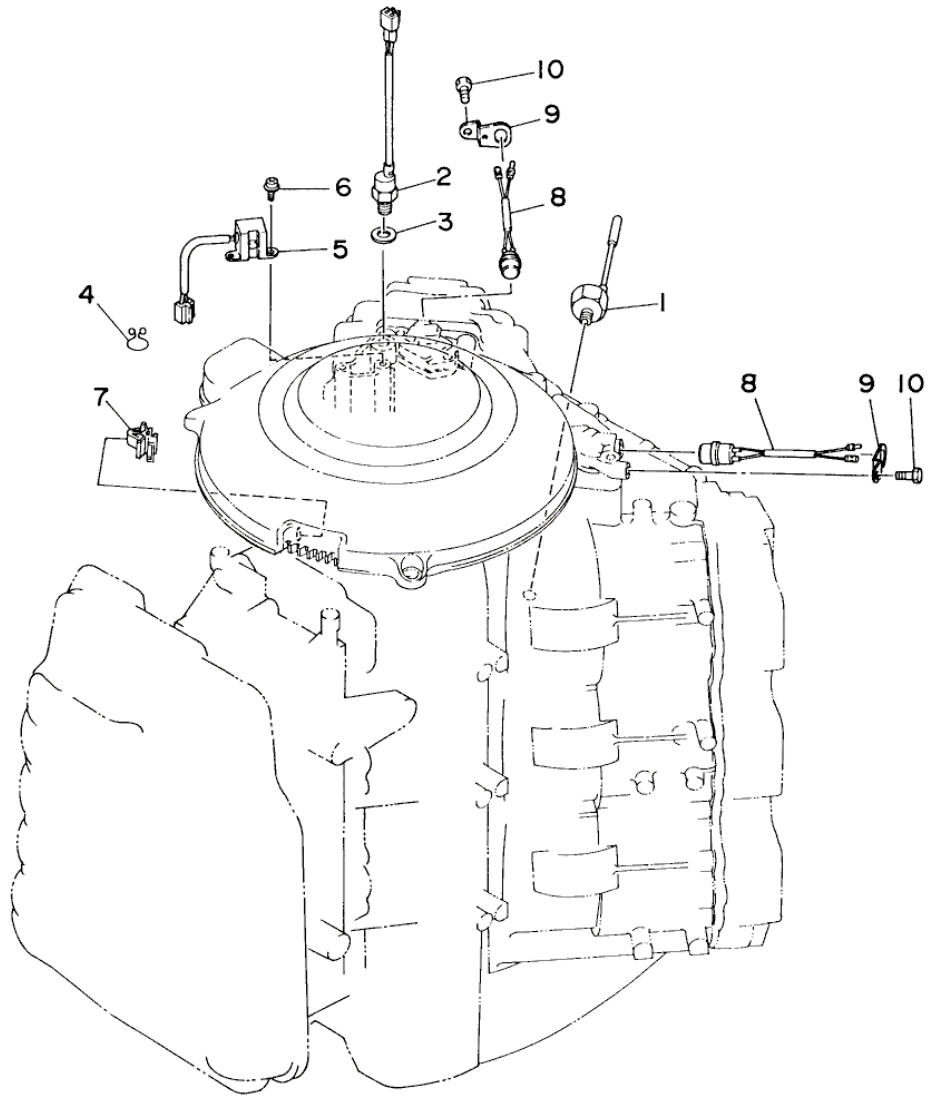

SX225TURA 2002 / ELECTRICAL 4

65J0010-7150

©2013 Yamaha Motor Corporation, U.S.A. All rights reserved.

Part List

SX225TURA 2002 / ELECTRICAL 4

REF - NO	PART NUMBER	PART NAME	QUANTITY	REMARKS
1	61A-85780-00-00	SENSOR, KNOCK	1	
2	61A-85790-00-00	THERMOSENSOR ASSY	1	
3	92990-10600-00	WASHER, PLATE	1	
4	90464-12M48-00	CLAMP	1	
5	61A-85895-00-00	CRANK POSITION SENDER	1	
6	97885-05012-00	SCREW, PAN HEAD	2	
7	90464-09M47-00	CLAMP	1	
8	61A-82560-00-00	THERMO SWITCH ASSY	2	
9	61A-8252U-00-00	COVER	2	
10	97080-06012-00	BOLT	2	

Part Notes

SX225TURA 2002 / ELECTRICAL 4

PART NUMBER	NOTE TEXT
92990-10600-00	OEM: This part number is among the Top 100 Most Popular Marine Maintenance Parts as of August 2013.

©2013 Yamaha Motor Corporation, U.S.A. All rights reserved.