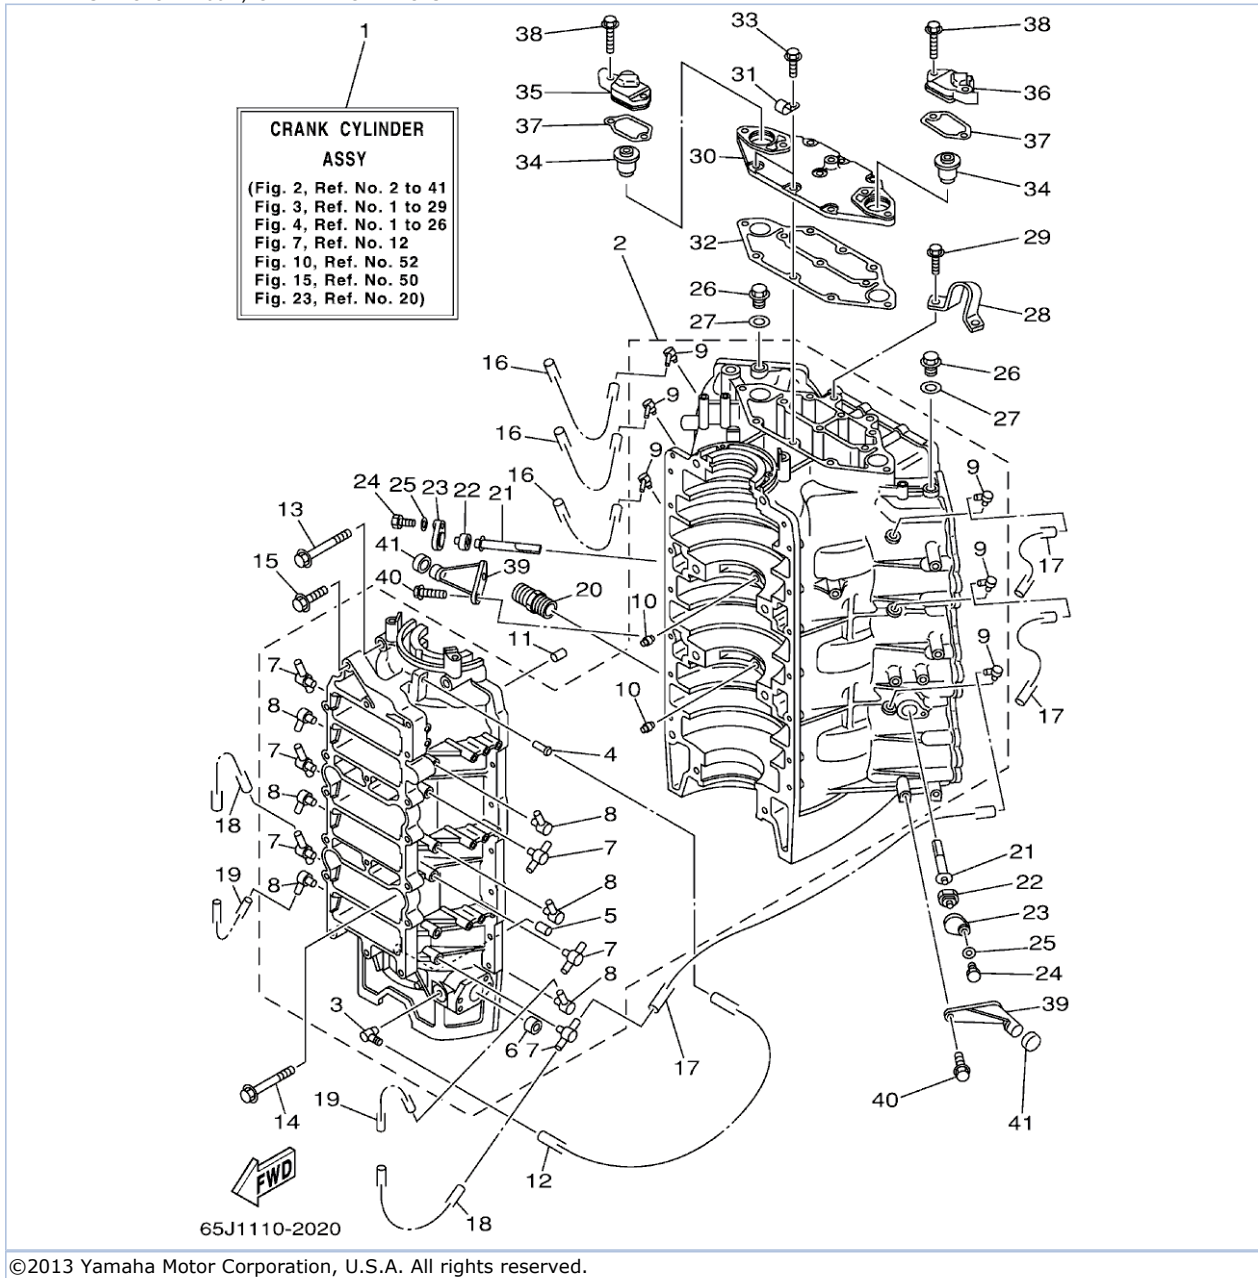

SX225TURA 2002 / CYLINDER CRANKCASE 1

Part List

SX225TURA 2002 / CYLINDER CRANKCASE 1

REF - NO	PART NUMBER	PART NAME	QUANTITY	REMARKS
1	65L-W0090-14-1S	CRANK CYLINDER ASSY	1	UR SX250, LX250
1	65J-W0090-14-1S	CRANK CYLINDER ASSY	1	UR SX225, LX225
2	65L-15100-03-1S	CRANKCASE ASSY	1	UR SX250, LX250
2	65J-15100-03-1S	CRANKCASE ASSY	1	UR SX225, LX225
3	6E5-11372-00-00	.NIPPLE, HOSE	1	
4	624-14485-00-00	.PIPE, JOINT	1	
5	90384-06M07-00	.BUSH, BIMETAL FORMED	1	
6	90383-16M01-00	.BUSH, FORMED	1	
7	6F6-11372-00-00	.NIPPLE, HOSE	6	
8	650-11372-00-00	.NIPPLE, HOSE	6	
9	6E5-11372-00-00	.NIPPLE, HOSE	6	
10	663-11518-01-00	.LOCK, BEARING	2	
11	93608-12063-00	PIN, DOWEL	2	
12	90445-07M11-00	HOSE (L610)	1	
13	90105-10M62-00	BOLT, FLANGE	4	
14	90105-10M75-00	BOLT, FLANGE	4	
15	90119-06M13-00	BOLT, WITH WASHER	14	
16	90445-07M44-00	HOSE (L250)	3	
17	90445-07M40-00	HOSE (L225)	3	
18	90445-07MA6-00	HOSE (L90)	6	
19	90445-07MA6-00	HOSE (L90)	6	
20	6G5-12581-00-00	JOINT, HOSE 1	1	
21	61A-11325-00-00	ANODE	2	
22	6H3-11328-00-00	GROMMET, ANODE	2	
23	6H3-11327-00-1S	COVER, ANODE	2	
24	97013-06016-00	BOLT	2	
25	92903-06600-00	WASHER, PLATE	2	
26	90340-14M00-00	.PLUG, STRAIGHT SCREW	2	
27	90430-14115-00	.GASKET	2	
28	6E5-11119-01-00	HANGER, ENGINE	1	
29	90119-08MA3-00	BOLT, WITH WASHER	2	
30	61A-11371-00-1S	COVER	1	
31	90465-06M86-00	CLAMP	2	
32	61A-11381-A0-00	.GASKET 1	1	
33	90119-06MA2-00	BOLT, WITH WASHER	7	
34	6E5-12411-20-00	THERMOSTAT	2	
35	61A-12413-00-1S	COVER, THERMOSTAT	1	
36	61A-12413-10-1S	COVER, THERMOSTAT	1	
37	61A-12414-A0-00	.GASKET, COVER	2	
38	90119-06MA5-00	BOLT, WITH WASHER	4	
39	6E5-42761-00-1S	STOPPER	2	
40	90119-06MA2-00	BOLT, WITH WASHER	4	
41	68F-44533-00-00	DAMPER, UPPER MOUNT RUBBER	2	

Part Notes

SX225TURA 2002 / CYLINDER CRANKCASE 1

PART NUMBER	NOTE TEXT
61A-12414-A0-00	OEM: This part number is among the Top 100 Most Popular Marine Maintenance Parts as of August 2013.

©2013 Yamaha Motor Corporation, U.S.A. All rights reserved.