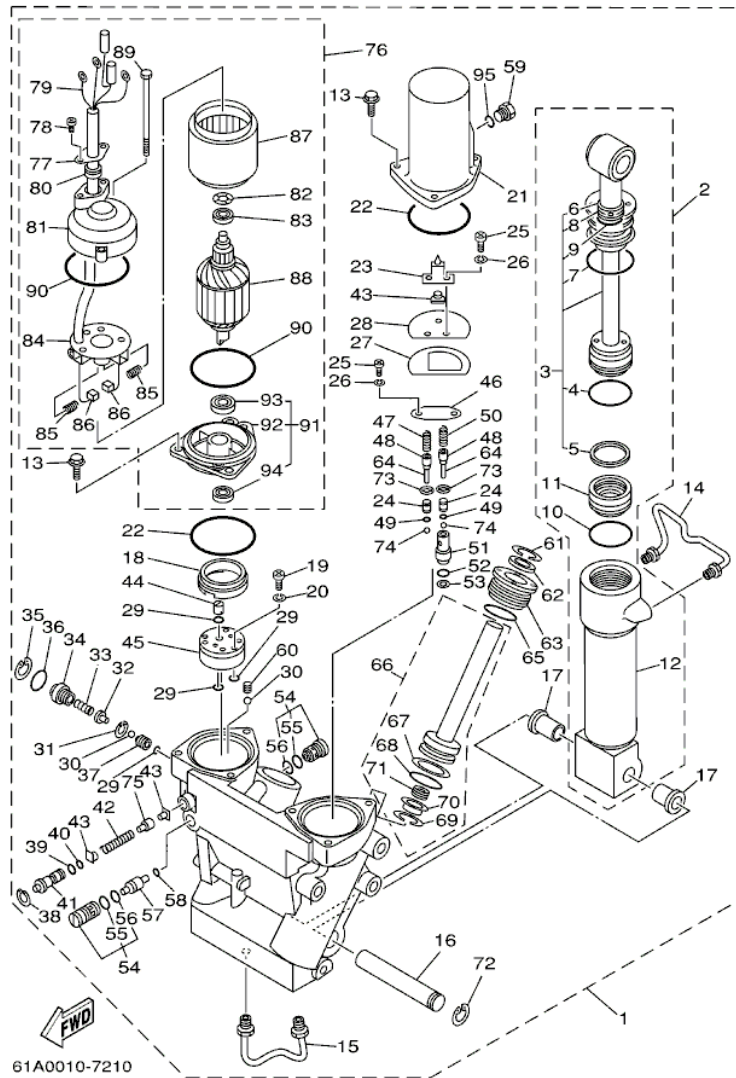

LX225TXRB 2003 / POWER TRIM & TILT ASSY

©2013 Yamaha Motor Corporation, U.S.A. All rights reserved.

Part List

LX225TXRB 2003 / POWER TRIM & TILT ASSY

REF - NO	PART NUMBER	PART NAME	QUANTITY	REMARKS
1	61A-43800-25-4D	POWER TRIM & TILT ASSY	1	
2	61A-43840-01-00	.POWER TILT ASSY	1	
3	61A-43810-00-00	..TILT PISTON SUB ASSY	1	
4	61A-43861-00-00	...O-RING	1	
5	61A-43871-00-00	...RING, BACK UP	1	
6	93106-19N50-00	...OIL SEAL	1	
7	6H1-43861-00-00	...O-RING	1	
8	6H1-43872-00-00	...RING, BACK UP	1	
9	61A-4389H-00-00	...O-RING	1	
10	61A-43861-00-00	..O-RING	1	
11	6H1-43814-00-00	..PISTON, FREE	1	
12	61A-43813-01-00	..CYLINDER, TILT	1	
13	97595-06420-00	.BOLT, WITH WASHER	6	
14	61A-43835-01-00	.PIPE	1	
15	61A-43833-01-00	.PIPE	1	
16	61A-43818-00-00	.PIN, LOWER SHOCK MOUNT	1	
17	90386-18M14-00	.BUSH	2	
18	6H1-43817-00-00	.FILTER 2	1	
19	98501-04030-00	.SCREW, PAN HEAD	3	
20	92901-04100-00	.WASHER, SPRING	3	
21	61A-43828-00-00	.BODY, RESERVOIR	1	
22	6H1-43869-00-00	.O-RING	2	
23	61A-4384L-00-00	.SPRING, TRIM DOWN	1	
24	6T4-43851-00-00	.SEAT, RELIEF VALVE	2	
25	98501-05010-00	.SCREW, PAN HEAD	4	
26	92901-05100-00	.WASHER, SPRING	4	
27	61A-4384K-00-00	.PLATE, TRIM DOWN	1	
28	61A-4384J-00-00	.SEAL, TRIM DOWN	1	
29	93210-064A5-00	.O-RING	4	
30	93505-32038-00	.BALL	2	
31	61A-43875-00-00	.RING, SNAP	1	
32	61A-43848-00-00	.ROD, MANUAL RELEASE	1	
33	61A-43854-00-00	.SPRING, MANUAL RELEASE	1	
34	61A-43845-00-00	.SCREW, MANUAL RELEASE	1	
35	6H1-43875-00-00	.RING, SNAP	1	
36	93210-18397-00	.O-RING	1	
37	61A-43847-00-00	.SEAT, MANUAL VALVE	1	
38	6T4-43876-00-00	.RING, SNAP	1	
39	93210-07003-00	.O-RING	1	
40	93210-06001-00	.O-RING	1	
41	6T4-43849-00-00	.PIN, VALVE SUPPORT	1	
42	61A-4385H-00-00	.SPRING, SEAL	1	
43	6H1-4384F-00-00	.SEAL, MAIN VALVE	3	
44	6H1-43831-00-00	.CONNECTOR, SHAFT	1	
45	6T4-43830-00-00	.GEAR PUMP ASSY	1	
46	61A-4382K-00-00	.CAP, RELIEF VALVE	1	
47	6H1-43856-10-00	.SPRING, DOWN RELIEF	1	
48	6T4-43844-00-00	.PIN, VALVE SUPPORT	2	
49	6T4-4384G-00-00	.SEAL, RELIEF VALVE	2	
50	6T4-43855-00-00	.SPRING, UP RELIEF	1	
51	6T4-43895-00-00	.SEAT, RELIEF VALVE	1	
52	93210-10M74-00	.O-RING	1	
53	6H1-43816-00-00	.FILTER 1	1