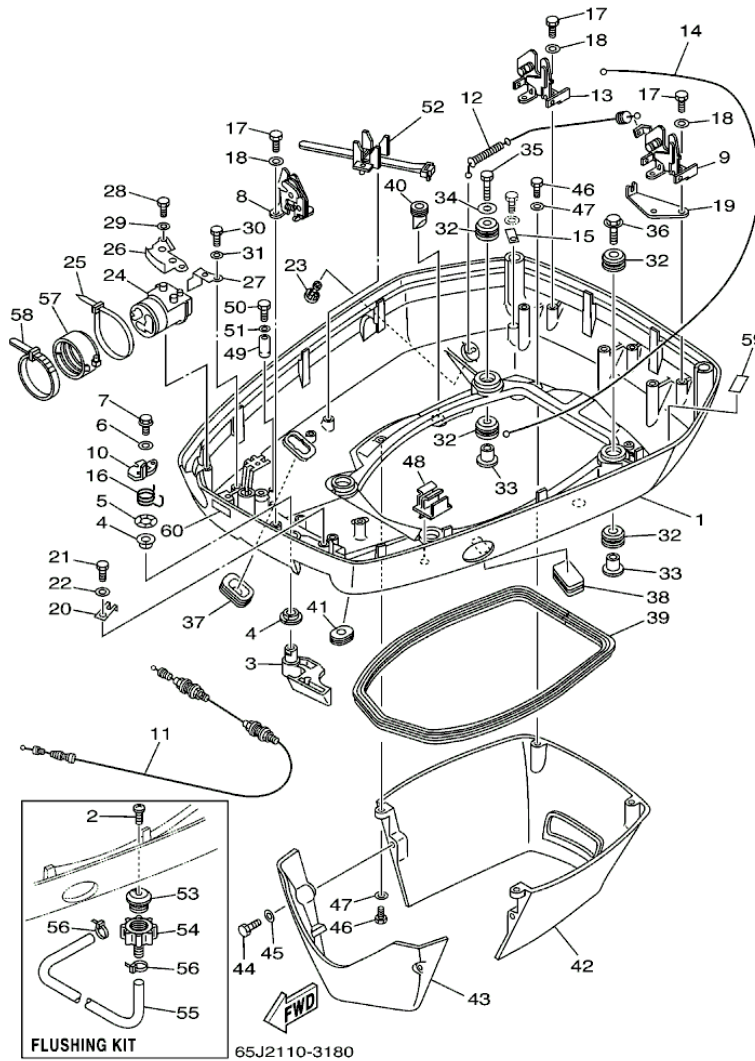

LX225TXRB 2003 / BOTTOM COWLING

©2013 Yamaha Motor Corporation, U.S.A. All rights reserved.

Part List

LX225TXRB 2003 / BOTTOM COWLING

REF - NO	PART NUMBER	PART NAME	QUANTITY	REMARKS
1	61A-42711-05-8D	COWLING, BOTTOM	1	
2	90169-05M00-00	SCREW, TRUSS HEAD TAPPING	1	FLUSHING KIT
3	61A-42815-01-8D	LEVER, CLAMP	1	
4	90386-13M88-00	BUSH	2	
5	90206-13M10-00	WASHER, WAVE	1	
6	90201-06M30-00	WASHER, PLATE	1	
7	90109-06M50-00	BOLT	1	
8	6R3-42824-00-00	BASE, CLAMP LEVER	1	
9	6R3-42811-01-00	STAY	1	
10	6R3-42816-00-00	LEVER, CLAMP	1	
11	6R3-42850-10-00	WIRE COMPLETE	1	
12	61A-42850-01-00	WIRE COMPLETE	1	
13	6R3-42811-10-00	STAY	1	
14	61A-42850-20-00	WIRE COMPLETE	1	
15	682-44117-00-00	BRACKET	1	
16	6R3-42813-00-00	SPRING, CLAMP LEVER	1	
17	97095-06016-00	BOLT	6	
18	92995-06600-00	WASHER	6	
19	6N7-42828-00-00	PLATE, CLAMP	1	
20	6R3-42828-00-00	PLATE, CLAMP	1	
21	97095-06010-00	BOLT	1	
22	92995-06600-00	WASHER	1	
23	6E5-44391-00-00	NIPPLE, HOSE	1	
24	61A-42725-31-00	GROMMET	1	
25	90465-13M30-00	CLAMP	1	
26	61A-42738-02-5B	PLATE, FITTING	1	
27	64D-42738-10-5B	PLATE, FITTING	1	
28	97095-06016-00	BOLT	2	
29	92995-06600-00	WASHER	2	
30	97095-06012-00	BOLT	1	
31	92995-06600-00	WASHER	1	
32	90480-22M81-00	GROMMET	8	
33	90387-08M37-00	COLLAR	4	
34	90201-08M54-00	WASHER, PLATE	1	
35	97075-08035-00	BOLT	1	
36	90119-08M22-00	BOLT, WITH WASHER	3	
37	688-42726-10-00	GROMMET	1	
38	6H4-42726-00-00	GROMMET	1	
39	61A-42716-00-00	RUBBER, SEAL 1	1	
40	61A-42717-00-00	RUBBER, SEAL 2	4	
41	61A-42727-00-00	GROMMET	1	
42	61A-42741-01-8D	APRON	1	
43	61A-42771-01-8D	APRON	1	
44	97095-06030-00	BOLT	2	
45	92995-06600-00	WASHER	2	
46	97095-06020-00	BOLT	4	
47	92995-06600-00	WASHER	4	
48	6E5-82594-00-00	CLAMP	1	
49	6E5-82588-00-00	PLATE	1	
50	97095-06020-00	BOLT	1	
51	92995-06600-00	WASHER	1	
52	688-82594-00-00	CLAMP	1	
53	6R3-12572-00-00	.ADAPTER	1	FLUSHING KIT