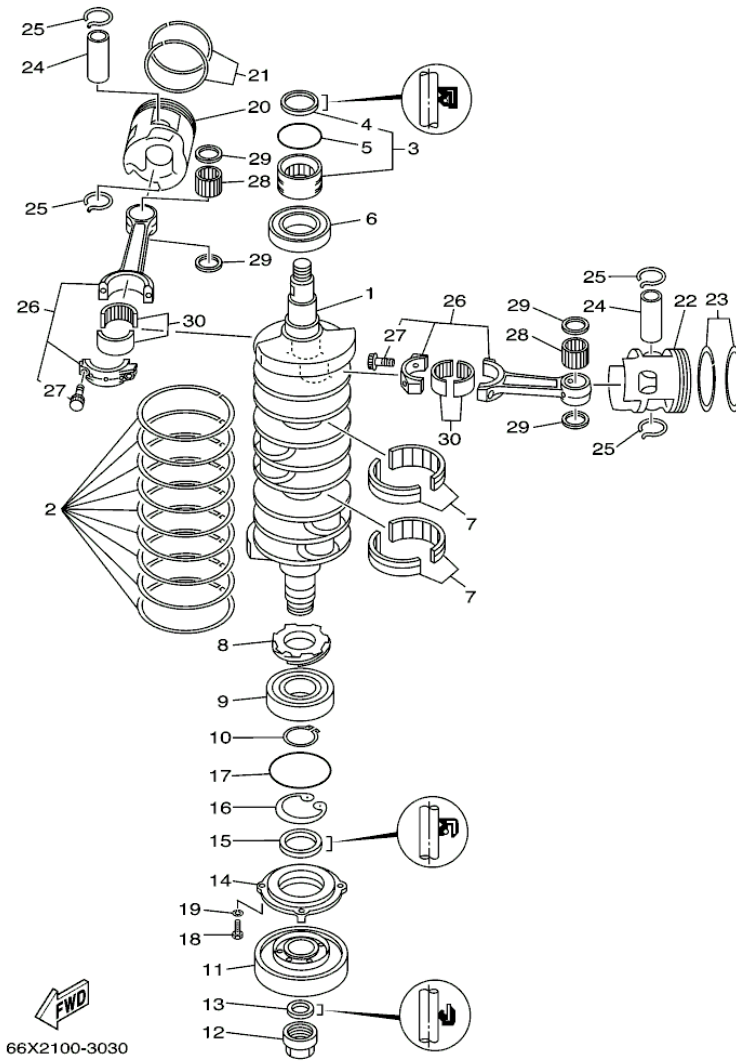

LX225TXRB 2003 / CRANKSHAFT PISTON

©2013 Yamaha Motor Corporation, U.S.A. All rights reserved.

Part List

LX225TXRB 2003 / CRANKSHAFT PISTON

REF - NO	PART NUMBER	PART NAME	QUANTITY	REMARKS
1	61A-11411-00-00	CRANKSHAFT	1	
2	61A-11447-00-00	SEAL, CRANK	9	
3	93311-940V0-00	BEARING	1	
4	93102-40M38-00	.OIL SEAL	1	
5	93210-54M54-00	O-RING	1	
6	93306-209U1-00	BEARING	1	
7	93310-959U0-00	BEARING	2	
8	61A-11536-00-00	GEAR, DRIVE	1	
9	93306-308U0-00	BEARING	1	
10	93410-40M03-00	CIRCLIP	1	
11	61A-11586-01-00	PULLEY, CRANKSHAFT BALANCE	1	
12	61A-11555-01-00	NUT, CRANKSHAFT 1	1	
13	93104-22M07-00	.OIL SEAL	1	
14	61A-15359-00-94	HOUSING, OIL SEAL	1	
15	93102-40M36-00	.OIL SEAL	1	
16	93420-61M07-00	CIRCLIP	1	
17	93210-81MA6-00	.O-RING	1	
18	97095-06020-00	BOLT	4	
19	92995-06100-00	WASHER, SPRING	4	
20	69L-11631-00-85	PISTON (STD)	3	
20	69L-11636-00-00	PISTON (0.50MM O/S)	3	AP
20	69L-11635-00-00	PISTON (0.25MM O/S)	3	AP
21	64D-11603-01-00	PISTON RING SET (STD)	3	
21	64D-11605-01-00	PISTON RING SET (0.50MM O/S)	3	AP
21	64D-11604-01-00	PISTON RING SET (0.25MM O/S)	3	AP
22	69L-11642-00-85	PISTON 2 (STD)	3	
22	69L-11646-00-00	PISTON 2 (0.50MM O/S)	3	AP
22	69L-11645-00-00	PISTON 2 (0.25MM O/S)	3	AP
23	64D-11603-01-00	PISTON RING SET (STD)	3	
23	64D-11605-01-00	PISTON RING SET (0.50MM O/S)	3	AP
23	64D-11604-01-00	PISTON RING SET (0.25MM O/S)	3	AP
24	61A-11633-02-00	PIN, PISTON	6	
25	61A-11634-00-00	CLIP, PISTON PIN	12	
26	61A-11650-10-00	CONNECTING ROD ASSY	6	
27	90109-09001-00	.BOLT	2	
28	93310-326V4-00	BEARING	6	
29	90201-26M03-00	WASHER, PLATE	12	
30	93310-840V8-00	BEARING	6	

Part Notes

LX225TXRB 2003 / CRANKSHAFT PISTON

PART NUMBER	NOTE TEXT
92995-06100-00	OEM: This part number is among the Top 100 Most Popular Marine Maintenance Parts as of August 2013.

©2013 Yamaha Motor Corporation, U.S.A. All rights reserved.