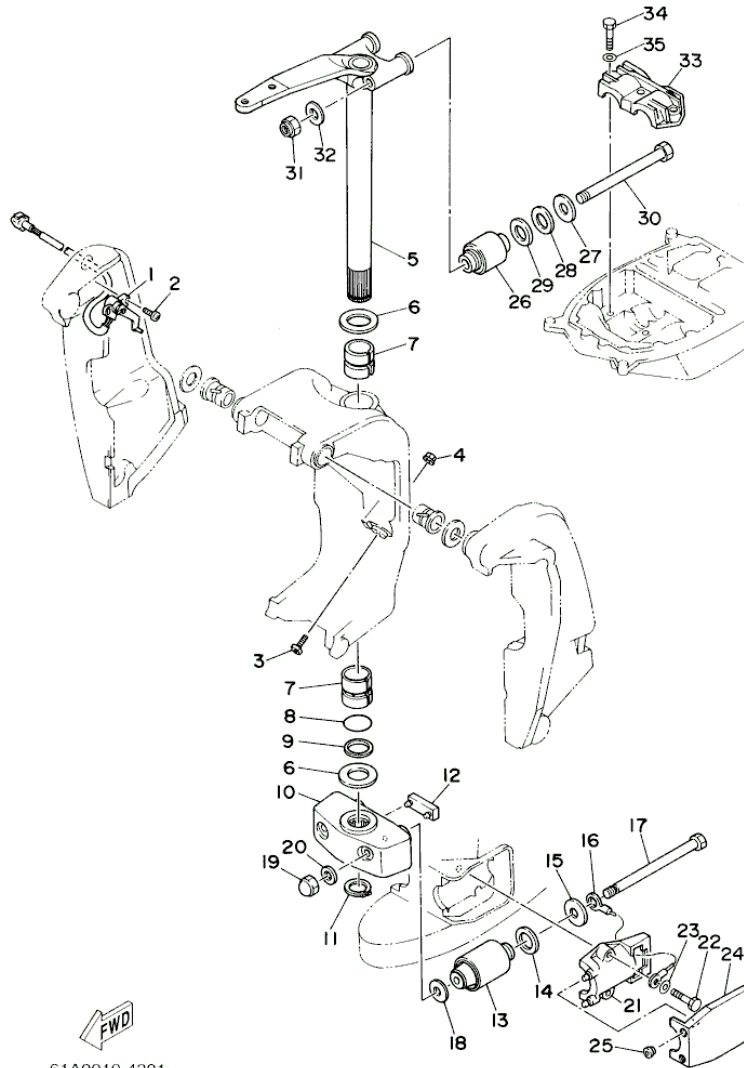

LX225TXRB 2003 / BRACKET 2

61A0010-4201

©2013 Yamaha Motor Corporation, U.S.A. All rights reserved.

Part List

LX225TXRB 2003 / BRACKET 2

REF - NO	PART NUMBER	PART NAME	QUANTITY	REMARKS
1	61A-83672-02-00	TRIM SENDER	1	
2	97885-06016-00	SCREW, PAN HEAD	2	
3	61A-43376-00-00	BOLT, THRUST RECEIVER	2	
4	95780-10300-00	NUT, FLANGE	2	
5	69J-42510-00-8D	STEERING BRACKET ASSY	1	UR X
5	61A-42510-31-8D	STEERING BRACKET ASSY	1	UR U
6	90201-40M00-00	WASHER, PLATE	2	
7	90386-39M89-00	BUSH	2	
8	93210-35321-00	O-RING	1	
9	90202-40M47-00	WASHER, PLATE	1	
10	61A-44551-01-8D	HOUSING, LOWER MOUNT RUBBER	1	
11	93410-37M04-00	CIRCLIP	1	
12	61A-44575-00-00	DAMPER, LOWER MOUNT RUBBER	1	
13	61A-44555-01-94	MOUNT DAMPER, LOWER SIDE	2	
14	90202-32M19-00	WASHER, PLATE	2	
15	90201-16M55-00	WASHER, PLATE	2	
16	6E5-82149-00-00	WIRE, LEAD 3	1	
17	90109-14M48-00	BOLT	2	
18	90201-15M58-00	WASHER, PLATE	2	
19	95380-14800-00	NUT	2	
20	92995-14600-00	WASHER	2	
21	61A-44552-01-94	HOUSING, LOWER MOUNT RUBBER	2	
22	97095-10045-00	BOLT	4	
23	92995-10600-00	WASHER	4	
24	61A-44553-00-8D	COVER, LOWER MOUNT	2	
25	6A0-15789-00-00	.DAMPER	4	
26	61A-44514-00-94	MOUNT DAMPER, UPPER SIDE	2	
27	90201-16M01-00	WASHER, PLATE	2	
28	90202-28M46-00	WASHER, PLATE	2	
29	90201-28M01-00	WASHER, PLATE	2	
30	90109-14M10-00	BOLT	2	
31	90185-14M00-00	NUT, SELF-LOCKING	2	
32	92995-14600-00	WASHER	2	
33	61A-44511-00-94	COVER, UPPER MOUNT	1	
34	97095-10045-00	BOLT	3	
35	92995-10600-00	WASHER	3