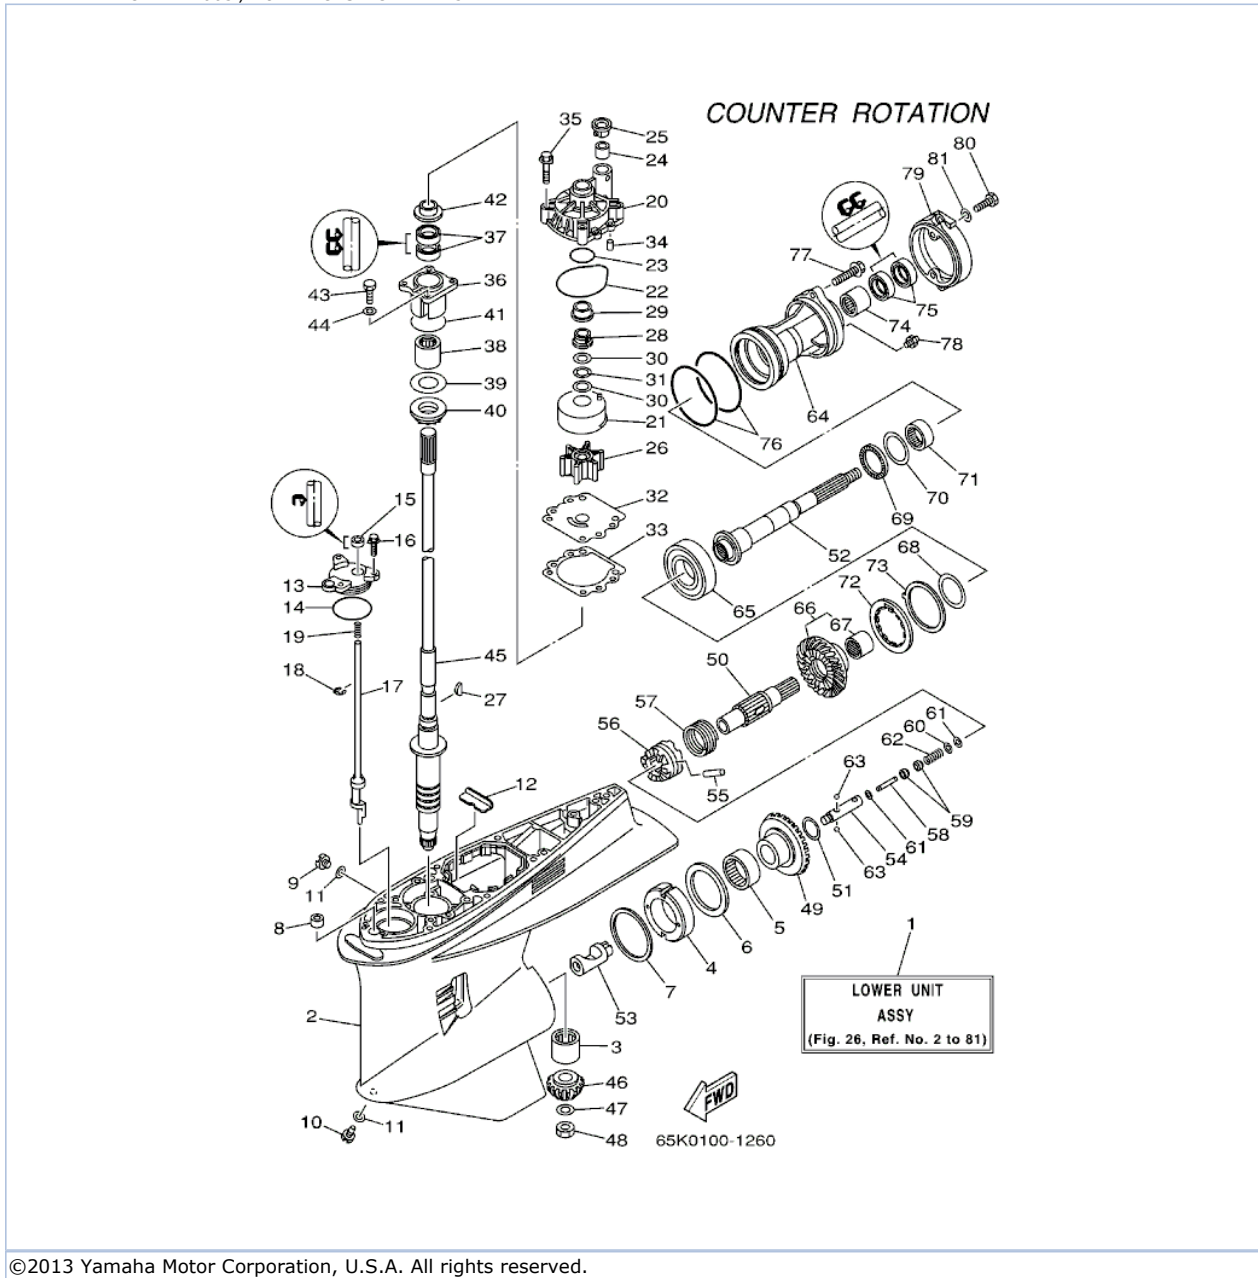

LX225TXRB 2003 / LOWER CASING DRIVE 3 LX

©2013 Yamaha Motor Corporation, U.S.A. All rights reserved.

Part List

LX225TXRB 2003 / LOWER CASING DRIVE 3 LX

REF - NO	PART NUMBER	PART NAME	QUANTITY	REMARKS
1	65K-45300-21-8D	LOWER UNIT ASSY	1	X
2	61A-45301-10-8D	CASING, LOWER	1	
3	93311-832V2-00	BEARING	1	
4	61B-45538-01-00	SPACER 1	1	
5	93315-660W3-00	BEARING	1	
6	93341-670V0-00	BEARING	1	
7	61A-45567-00-10	SHIM (T:0.10MM)	1	UR
7	61A-45567-00-12	SHIM (T:0.12MM)	1	UR
7	61A-45567-00-15	SHIM (T:0.15MM)	1	UR
7	61A-45567-00-50	SHIM (T:0.50MM)	1	UR
7	61A-45567-00-30	SHIM (T:0.30MM)	1	UR
7	61A-45567-00-40	SHIM (T:0.40MM)	1	UR
7	61A-45567-00-18	SHIM (T:0.18MM)	1	UR
8	663-44366-00-00	DAMPER, WATER SEAL 2	1	
9	90340-08002-00	PLUG, STRAIGHT SCREW	1	
10	688-45341-10-00	PLUG, DRAIN	1	
11	90430-08020-00	.GASKET	2	
12	61A-45376-00-94	GUIDE, SEAL DAMPER	1	
13	61A-45321-01-00	PLATE	1	
14	93210-64488-00	.O-RING	1	
15	93106-09014-00	.OIL SEAL	1	
16	90119-06M10-00	BOLT, WITH WASHER	3	
17	60W-44150-00-00	SHIFT CAM ASSY	1	
18	99001-08600-00	CIRCLIP	1	
19	90501-11M10-00	SPRING, COMPRESSION	1	
20	61A-44311-01-00	HOUSING, WATER PUMP	1	
21	61A-44322-02-00	.INSERT, CARTRIDGE	1	
22	93210-86M38-00	.O-RING	1	
23	93210-37160-00	.O-RING	1	
24	6E5-44365-00-00	DAMPER, WATER SEAL 1	1	
25	6E5-44312-00-00	COVER, WATER PUMP HOUSING	1	
26	6E5-44352-01-00	.IMPELLER	1	
27	90280-04M05-00	.KEY, WOODRUFF	1	
28	61A-45538-00-00	SPACER 1	1	
29	61A-45527-00-00	COLLAR, DRIVE SHAFT	1	
30	90201-22M01-00	WASHER, PLATE	2	
31	90206-22M19-00	WASHER, WAVE	1	
32	6G5-44323-00-00	.OUTER PLATE, CARTRIDGE	1	
33	6E5-44315-A0-00	.GASKET, WATER PUMP	1	
34	93606-12019-00	.PIN, DOWEL	2	
35	90119-08M14-00	.BOLT, WITH WASHER	4	
36	61A-45331-00-94	HOUSING, BEARING	1	
37	93101-28M16-00	.OIL SEAL	2	
38	93317-330U2-00	BEARING	1	
39	61A-45587-00-10	SHIM (T:0.10MM)	1	UR
39	61A-45587-00-12	SHIM (T:0.12MM)	1	UR
39	61A-45587-00-15	SHIM (T:0.15MM)	1	UR
39	61A-45587-00-50	SHIM (T:0.50MM)	1	UR
39	61A-45587-00-30	SHIM (T:0.30MM)	1	UR
39	61A-45587-00-40	SHIM (T:0.40MM)	1	UR
39	61A-45587-00-18	SHIM (T:0.18MM)	1	UR
40	93341-930U9-00	BEARING	1	
41	93210-55M14-00	.O-RING	1