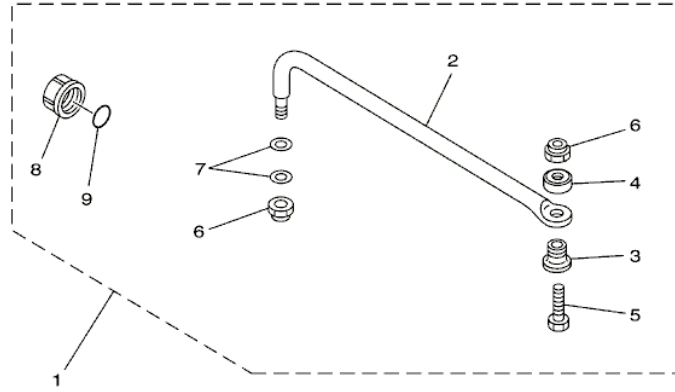

LX225TXRB 2003 / STEERING GUIDE ATTACHMENT 1

67H0100-9290

Part List

LX225TXRB 2003 / STEERING GUIDE ATTACHMENT 1

REF - NO	PART NUMBER	PART NAME	QUANTITY	REMARKS
1	6E5-61350-02-00	STEERING GUIDE ATTACHMENT KIT	1	AP SX225, SX250
2	6E5-61351-01-00	.ROD, STEERING LINK	1	
3	90387-10M61-00	.COLLAR	1	
4	90560-12M01-00	.SPACER	1	
5	6E5-61355-00-00	.BOLT	1	
6	90185-09M01-00	.NUT, SELF-LOCKING	2	
7	90201-10M20-00	.WASHER, PLATE	2	
8	6E5-43145-01-00	.CAP, CLAMP BRACKET	1	
9	93210-16275-00	.O-RING	1