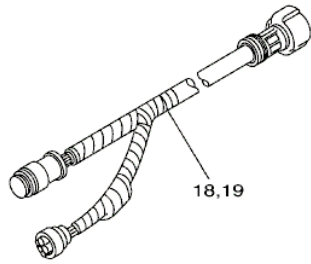

64D1100-2330