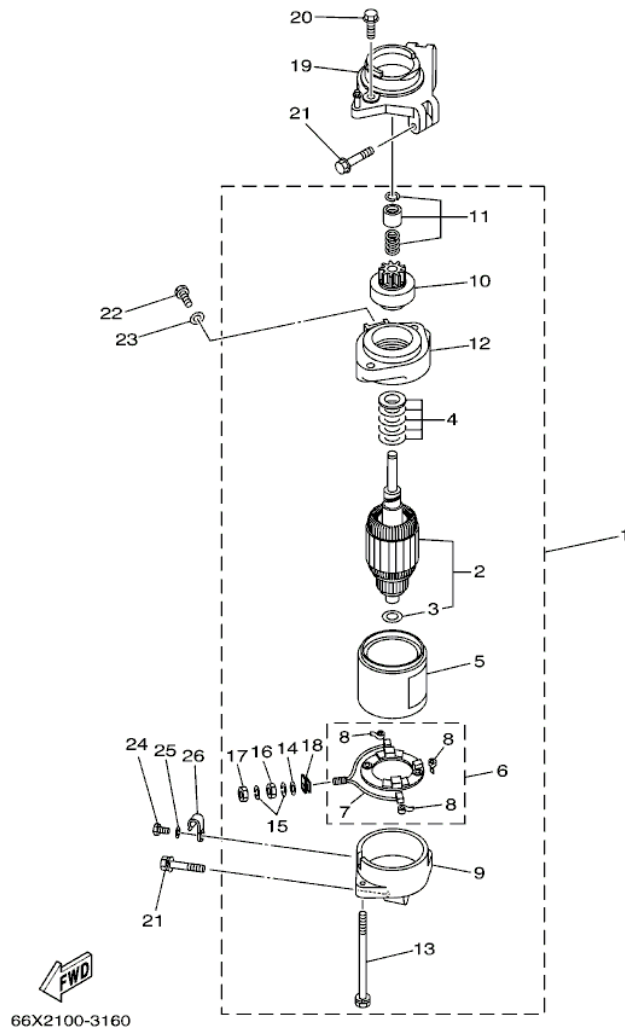

LX225TXRB 2003 / STARTING MOTOR

©2013 Yamaha Motor Corporation, U.S.A. All rights reserved.

Part List

LX225TXRB 2003 / STARTING MOTOR

REF - NO	PART NUMBER	PART NAME	QUANTITY	REMARKS
1	61A-81800-01-00	STARTING MOTOR ASSY	1	
2	61A-81850-01-00	.ARMATURE ASSY	1	
3	61A-81824-00-00	..WASHER 2	1	
4	61A-81809-00-00	.WASHER KIT	1	
5	6K7-81810-00-00	.STATOR ASSY	1	
6	61A-81840-00-00	.BRUSH HOLDER ASSY	1	
7	6K7-81801-10-00	..BRUSH SET	1	
8	6E5-81813-10-00	..SPRING, BRUSH	3	
9	61A-81820-00-00	.REAR BRACKET ASSY	1	
10	61A-81807-00-00	.GEAR ASSY, STARTING MOTOR	1	
11	61H-81857-00-00	.RETAINER	1	
12	61A-81830-00-00	.FRONT BRACKET ASSY	1	
13	6K7-81826-10-00	.BOLT	2	
14	6E5-8182E-10-00	.WASHER	1	
15	6E5-8182F-10-00	.WASHER	2	
16	6E5-8182A-10-00	.NUT	1	
17	6E5-8182K-10-00	.NUT	1	
18	6K7-8182G-10-00	.BUSH, TERMINAL	1	
19	61A-81822-00-94	BRACKET, STARTING MOTOR	1	
20	90119-08M76-00	BOLT, WITH WASHER	2	
21	90119-08M77-00	BOLT, WITH WASHER	3	
22	97095-08016-00	BOLT	1	
23	92995-08600-00	WASHER	1	
24	97095-06012-00	BOLT	1	
25	92995-06600-00	WASHER	1	
26	90465-06M86-00	CLAMP	1