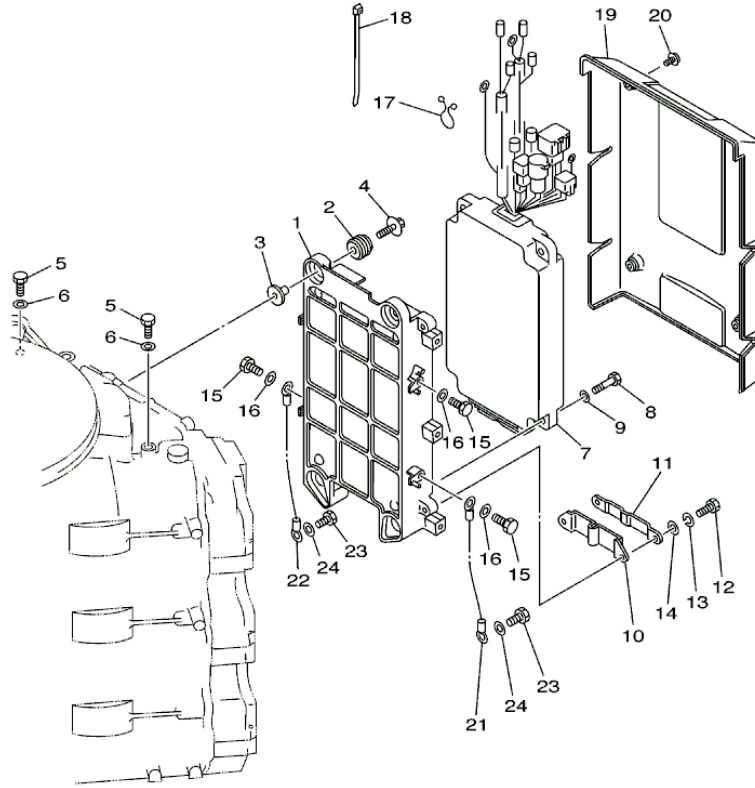

LX225TXRB 2003 / ELECTRICAL 1

65J0010-9121

Part List

LX225TXRB 2003 / ELECTRICAL 1

REF - NO	PART NUMBER	PART NAME	QUANTITY	REMARKS
1	61A-85542-01-94	BRACKET	1	
2	90480-09M12-00	GROMMET	4	
3	90387-06M03-00	COLLAR	4	
4	90119-06M28-00	BOLT, WITH WASHER	4	
5	97013-06016-00	BOLT	2	
6	92903-06600-00	WASHER, PLATE	2	
7	65L-85540-02-00	C.D.I. UNIT ASSY	1	UR LX225, LX250
7	65J-85540-02-00	C.D.I. UNIT ASSY	1	UR SX225, SX250
8	97013-06025-00	BOLT	4	
9	92903-06600-00	WASHER, PLATE	4	
10	61A-85548-00-00	HOLDER	1	
11	61A-85525-00-00	COVER	1	
12	97095-06016-00	BOLT	2	
13	92995-06100-00	WASHER, SPRING	2	
14	92995-06600-00	WASHER	2	
15	97013-06014-00	BOLT	4	
16	92903-06600-00	WASHER, PLATE	4	
17	90464-15M11-00	CLAMP	1	
18	90465-11M52-00	CLAMP	1	
19	61A-85537-00-00	COVER	1	
20	90159-06M03-00	SCREW, WITH WASHER	4	
21	61A-82519-00-00	WIRE, EARTH LEAD	1	
22	6G0-82519-00-00	WIRE, EARTH LEAD	1	
23	97095-06012-00	BOLT	2	
24	92995-06600-00	WASHER	2	

Part Notes

LX225TXRB 2003 / ELECTRICAL 1

PART NUMBER	NOTE TEXT
92995-06100-00	OEM: This part number is among the Top 100 Most Popular Marine Maintenance Parts as of August 2013.

©2013 Yamaha Motor Corporation, U.S.A. All rights reserved.