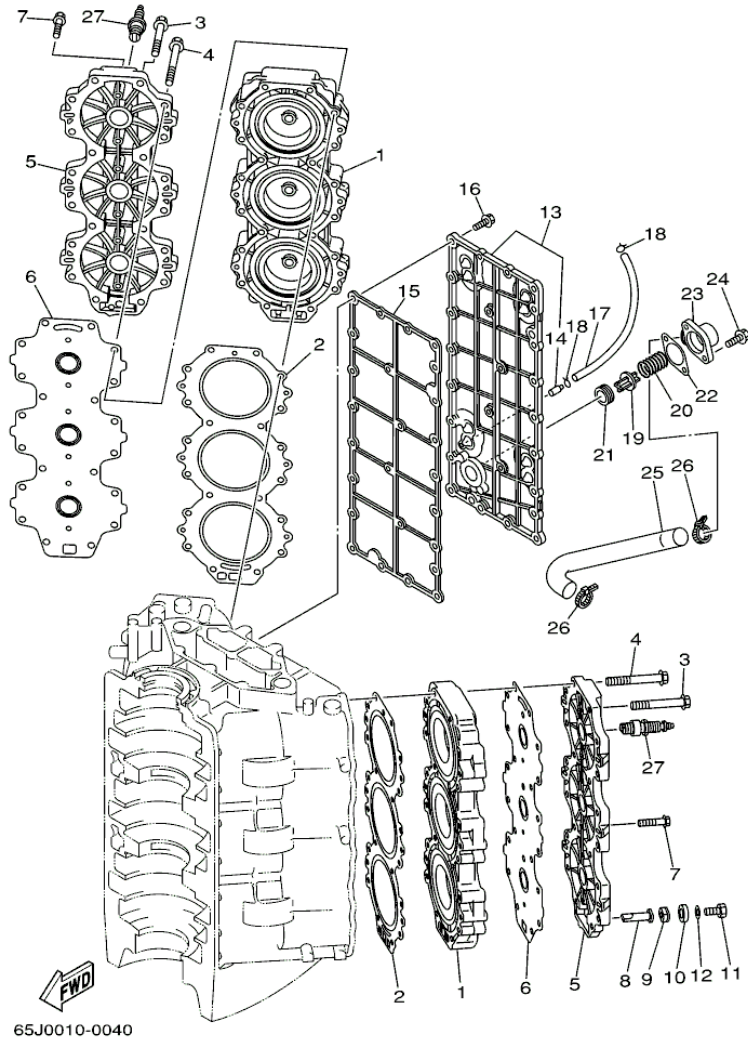

LX225TXRB 2003 / CYLINDER CRANKCASE 2

©2013 Yamaha Motor Corporation, U.S.A. All rights reserved.

Part List

LX225TXRB 2003 / CYLINDER CRANKCASE 2

REF - NO	PART NUMBER	PART NAME	QUANTITY	REMARKS
1	62J-11111-01-1S	HEAD, CYLINDER 1	2	
2	69L-11181-00-00	.GASKET, CYLINDER HEAD 1	2	
3	90119-08MA5-00	BOLT, WITH WASHER	3	
4	90119-08M99-00	BOLT, WITH WASHER	37	
5	61A-11191-00-1S	COVER, CYLINDER HEAD 1	2	
6	61A-11193-A1-00	.GASKET, HEAD COVER 1	2	
7	90119-06MA5-00	BOLT, WITH WASHER	12	
8	6J8-11325-00-00	ANODE	2	
9	6H3-11328-00-00	GROMMET, ANODE	2	
10	6H3-11327-00-1S	COVER, ANODE	2	
11	97013-06016-00	BOLT	2	
12	92903-06600-00	WASHER, PLATE	2	
13	61A-41113-00-1S	OUTER COVER, EXHAUST	1	
14	650-24378-00-00	.PIPE, JOINT 4	1	
15	61A-41112-A0-00	.GASKET, EXHAUST INNER COVER	1	
16	90119-06MA3-00	BOLT, WITH WASHER	25	
17	90445-09M25-00	HOSE (L600)	1	
18	90467-08004-00	CLIP	2	
19	6G5-12416-00-00	VALVE, PRESSURE CONTROL	1	
20	90501-16M11-00	SPRING, COMPRESSION	1	
21	90480-20M05-00	GROMMET	1	
22	6G5-11382-A1-00	.GASKET 2	1	
23	6G5-11372-00-1S	COVER, BYPASS 2	1	
24	90119-06MA2-00	BOLT, WITH WASHER	2	
25	61A-12576-00-00	HOSE 1	1	
26	90465-13M18-00	CLAMP	2	
27	94702-00309-00	PLUG, SPARK (NGK BR9HS- 10)	6	

Part Notes

LX225TXRB 2003 / CYLINDER CRANKCASE 2

PART NUMBER	NOTE TEXT
90480-20M05-00	OEM: This part number is among the Top 100 Most Popular Marine Maintenance Parts as of August 2013.

©2013 Yamaha Motor Corporation, U.S.A. All rights reserved.