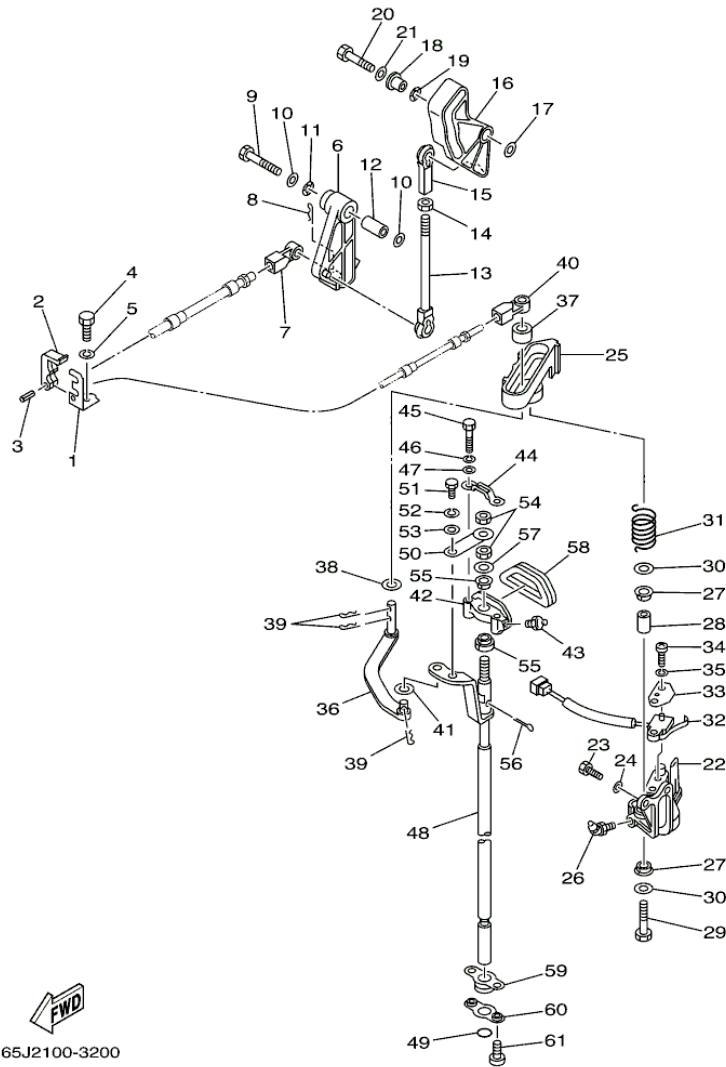

LX225TXRB 2003 / CONTROL

©2013 Yamaha Motor Corporation, U.S.A. All rights reserved.

Part List

LX225TXRB 2003 / CONTROL

REF - NO	PART NUMBER	PART NAME	QUANTITY	REMARKS
1	65L-48531-00-00	BRACKET, REMOTE CONTROL 1	1	
2	663-48538-00-00	CLAMP, CABLE 1	1	
3	91690-30010-00	PIN, SPRING	1	
4	97095-08020-00	BOLT	1	
5	92995-08100-00	WASHER	1	
6	65L-41632-01-00	LEVER, MAGNETO CONTROL	1	
7	6E5-48344-00-00	CABLE END, REMOTE CONTROL	1	
8	90468-18008-00	CLIP	1	
9	97013-08045-00	BOLT	1	
10	92990-08200-00	WASHER, PLAIN	2	
11	90206-12M00-00	WASHER, WAVE	1	
12	90387-08M16-00	COLLAR	1	
13	61A-41237-00-00	JOINT, LINK	1	
14	95380-05600-00	NUT	1	
15	682-41237-00-00	JOINT, LINK	1	
16	65L-41213-00-00	CAM, ACCEL.	1	
17	90201-06M31-00	WASHER, PLATE	1	
18	90387-06M29-00	COLLAR	1	
19	90206-10M04-00	WASHER, WAVE	1	
20	97013-06030-00	BOLT	1	
21	92903-06600-00	WASHER, PLATE	1	
22	61A-44117-01-1S	BRACKET	1	
23	97095-06016-00	BOLT	2	
24	92995-06600-00	WASHER	2	
25	61A-44176-00-1S	BRACKET	1	
26	93700-06M01-00	NIPPLE, GREASE	1	
27	90386-12069-00	BUSH	2	
28	90387-08M09-00	COLLAR	1	
29	97095-08035-00	BOLT	1	
30	92995-08200-00	WASHER	2	
31	90508-20M31-00	SPRING, TORSION	1	
32	61A-8259F-00-00	SWITCH ASSY	1	
33	61A-82588-01-00	PLATE	1	
34	97885-04016-00	SCREW, PAN HEAD	2	
35	92995-04100-00	WASHER	2	
36	61A-44121-00-00	LEVER, SHIFT ROD	1	
37	6E5-44122-00-00	BUSHING, SHIFT ROD LEVER	1	
38	90202-08M20-00	WASHER, PLATE	1	
39	90468-18008-00	CLIP	3	
40	6E5-48344-00-00	CABLE END, REMOTE CONTROL	1	
41	90202-06007-00	WASHER, PLATE	1	
42	61A-44118-00-8D	BRACKET	1	
43	93700-06M03-00	NIPPLE, GREASE	1	
44	61A-44116-00-00	SPRING	1	
45	97095-06030-00	BOLT	2	
46	92995-06100-00	WASHER, SPRING	2	
47	92995-06600-00	WASHER	2	
48	61A-44120-32-00	HANDLE GEAR SHIFT ASSY	1	UR U
48	61A-44120-22-00	HANDLE GEAR SHIFT ASSY	1	UR X
49	93210-09165-00	O-RING	1	
50	61A-44112-00-00	STAY, HANDLE GEAR SHIFT	1