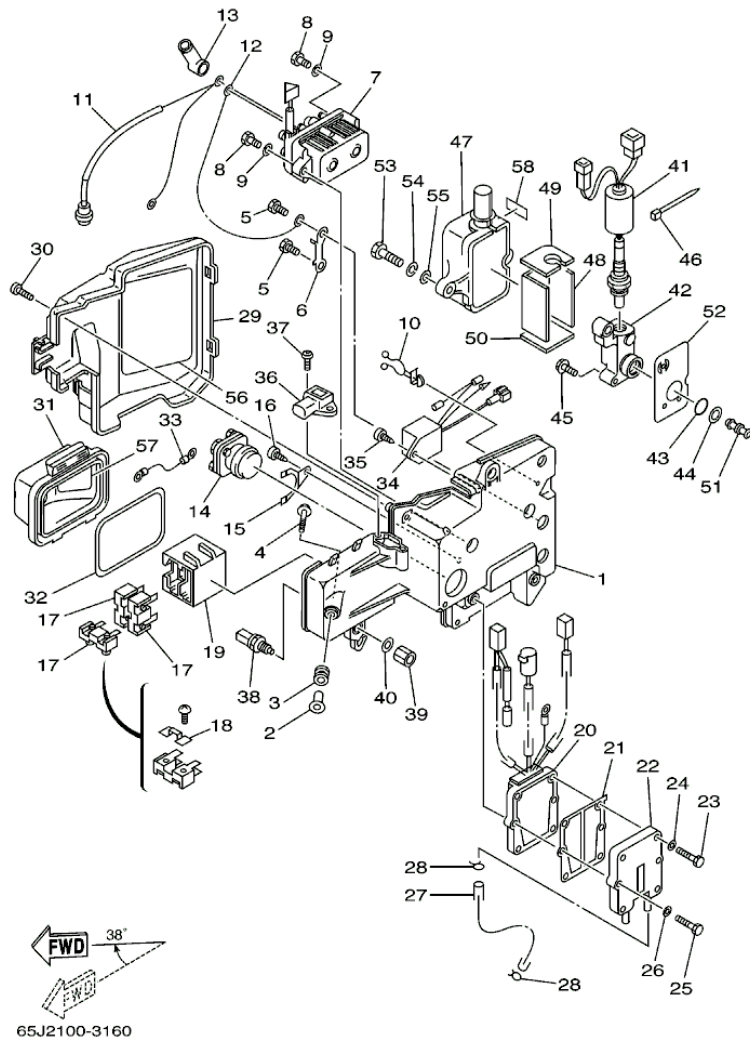

LX225TXRB 2003 / ELECTRICAL 3

©2013 Yamaha Motor Corporation, U.S.A. All rights reserved.

Part List

LX225TXRB 2003 / ELECTRICAL 3

REF - NO	PART NUMBER	PART NAME	QUANTITY	REMARKS
1	65L-81948-00-00	BRACKET	1	
2	624-42542-00-00	PIPE	5	
3	6A0-82317-00-00	DAMPER, IGNITION COIL	5	
4	90119-06M65-00	BOLT, WITH WASHER	5	
5	97013-06014-00	BOLT	2	
6	61A-87149-00-00	CONNECTOR	1	
7	61A-81950-00-00	RELAY ASSY	1	
8	97013-06030-00	BOLT	2	
9	92903-06600-00	WASHER, PLATE	2	
10	90464-18M46-00	CLAMP	1	
11	61A-81949-10-00	WIRE, LEAD	1	
12	61A-81949-00-00	WIRE, LEAD	1	
13	6G5-82119-00-00	COVER, LEAD WIRE	1	
14	61A-81941-00-00	STARTER RELAY ASSY	1	
15	61A-81952-00-00	HOLDER, RELAY	1	
16	97780-50612-00	SCREW, TAPPING	1	
17	61A-82150-00-00	FUSE HOLDER ASSY	3	
18	61A-82151-00-00	.FUSE (12V-80A)	1	
19	61A-82153-00-00	STAY, FUSE HOLDER	1	
20	61A-81960-02-00	RECTIFIER & REGULATOR ASSY	1	
21	69J-81975-A0-00	PLATE, RECTIFIER FITTING	1	
22	69J-81972-01-1S	COVER, RECTIFIER	1	
23	97013-06025-00	BOLT	4	
24	92903-06600-00	WASHER, PLATE	4	
25	97013-06030-00	BOLT	2	
26	92903-06600-00	WASHER, PLATE	2	
27	90445-09224-00	HOSE (L270)	1	
28	90467-08004-00	CLIP	2	
29	65L-81942-00-00	COVER	1	
30	90169-05M00-00	SCREW, TRUSS HEAD TAPPING	2	
31	61A-82154-01-00	CASE	1	
32	61A-82176-00-00	DAMPER	1	
33	61A-82117-00-00	WIRE, LEAD	1	
34	65L-81950-01-00	RELAY ASSY	1	
35	97780-60625-00	SCREW, TAPPING	1	
36	67H-82380-00-00	SENSOR, PRESSURE	1	
37	97780-60625-00	SCREW, TAPPING	2	
38	65L-85886-00-00	THERMOSENSOR	1	
39	90170-12M36-00	NUT	1	
40	90201-12M34-00	.WASHER, PLATE	1	
41	65L-8592A-01-00	SENSOR	1	
42	69L-11395-00-00	HOLDER	1	
43	93210-17003-00	O-RING	1	
44	69L-11397-00-00	GASKET	1	
45	90119-06M74-00	BOLT, WITH WASHER	3	
46	90465-13M18-00	CLAMP	1	
47	65L-85832-00-00	CASE, UNDER	1	
48	65L-11354-00-00	GASKET	1	
49	65L-1131N-00-00	GASKET, HOLDER	1	
50	65L-11396-00-00	GASKET, HOLDER	1	
51	65L-11353-11-00	JOINT	1	
52	69L-11357-00-00	SEAL, CYLINDER 3	1