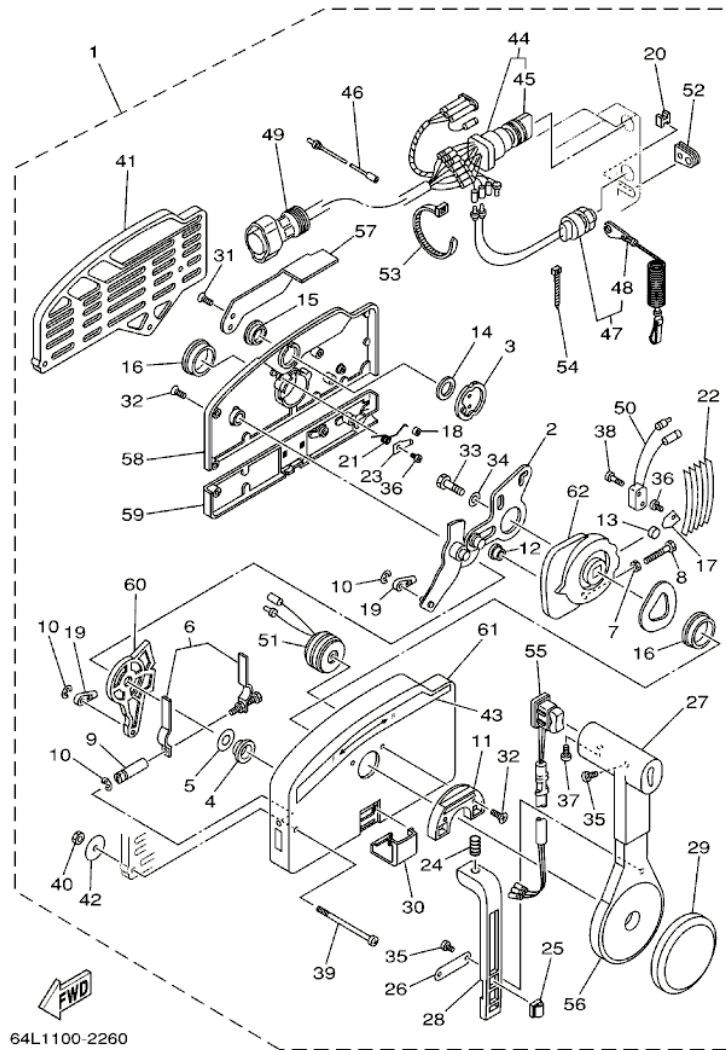

LX225TXRB 2003 / REMOTE CONTROL ASSY 1

©2013 Yamaha Motor Corporation, U.S.A. All rights reserved.

Part List

LX225TXRB 2003 / REMOTE CONTROL ASSY 1

REF - NO	PART NUMBER	PART NAME	QUANTITY	REMARKS
1	703-48205-17-00	REMOTE CONTROL ASSY (10P)	1	AP SX225, SX250 WITH PT/T SW.
2	703-48261-01-00	.ARM, THROTTLE	1	
3	703-48153-00-00	.SHAFT, FREE ACCEL	1	
4	703-48235-00-00	.BUSHING	1	
5	703-48268-00-00	.SPACER	1	
6	703-48264-00-00	.FRICTION, THROTTLE	1	
7	95380-05600-00	.NUT	1	
8	97380-05025-00	.BOLT	1	
9	703-48265-00-00	.SHAFT, FRICTION	1	
10	93430-06024-00	.CIRCLIP	3	
11	703-48245-00-00	.PLATE, LOCK	1	
12	703-48252-00-00	.ROLLER, CAM	1	
13	701-48248-00-00	.ROLLER, FREE ACCEL	1	
14	703-48198-00-00	.WASHER, WAVE	1	
15	703-48243-00-00	.BUSHING	1	
16	703-48236-00-00	.BUSHING 1	2	
17	703-48189-00-00	.RETAINER	1	
18	703-48234-00-00	.ROLLER, DETENT	1	
19	703-48345-01-00	.CABLE END, REMOTE CONTROL 2	2	
20	703-48358-00-00	.ANCHOR, CABLE	1	
21	703-48244-00-00	.SPRING, FREE ACCEL	1	
22	703-48238-00-00	.SPRING, DETENT	5	
23	703-48246-00-00	.SPACER	1	
24	703-48227-00-00	.SPRING, NEUTRAL LOCK	1	
25	703-82594-00-00	.CLAMP	1	WITH PT/T SW.
26	703-48226-00-00	.PLATE, STOPPER	1	
27	703-48222-00-00	.GRIP, CONTROL LEVER	1	SINGLE
28	703-48223-00-00	.LOCK, NEUTRAL	1	
29	703-48225-00-00	.COVER	1	
30	703-48219-00-00	.COVER, LEAD	1	
31	703-48281-00-00	.SCREW	2	
32	703-48282-00-00	.SCREW	7	
33	97380-08030-00	.BOLT	1	
34	92990-08600-00	.WASHER, PLATE	1	
35	98580-04010-00	.SCREW, PAN HEAD	3	
36	98580-04006-00	.SCREW, PAN HEAD	2	
37	98580-05010-00	.SCREW, PAN HEAD	1	
38	98580-03015-00	.SCREW, PAN HEAD	2	
39	703-48291-10-00	.SCREW (M6)	3	
40	95380-06600-00	.NUT, HEXAGON	3	
41	703-48293-10-00	.SPACER, REMOTE CONTROL	1	SINGLE
42	701-48287-00-00	.WASHER	3	
43	703-48215-00-00	.GRAPHIC	1	
44	703-82510-43-00	.MAIN SWITCH ASSY	1	
45	703-82577-00-00	..CAP, KEY	1	
46	703-82531-00-00	.WIRE, LEAD (L70)	1	
47	688-82575-01-00	.ENGINE STOP SWITCH ASSY	1	
48	682-82556-00-00	..LANYARD, STOP SWITCH	1	
49	688-8258A-20-00	.EXTENSION, WIRE HARNESS (49M)	1	L:5M (10P)
50	703-82540-00-00	.NEUTRAL SWITCH ASSY	1	
51	703-83383-02-00	.BUZZER	1