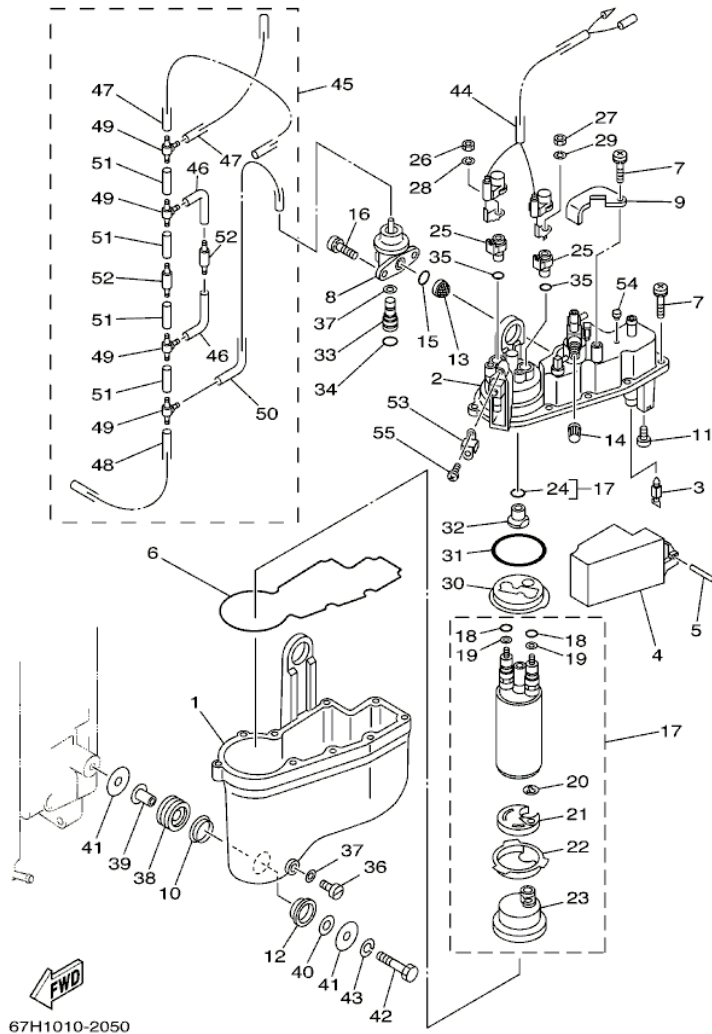

LX225TXRB 2003 / FUEL INJECTION PUMP

©2013 Yamaha Motor Corporation, U.S.A. All rights reserved.

Part List

LX225TXRB 2003 / FUEL INJECTION PUMP

REF - NO	PART NUMBER	PART NAME	QUANTITY	REMARKS
1	66K-14980-00-00	BODY, FLOAT CHAMBER	1	
2	67H-14182-00-00	COVER, FLOAT CHAMBER	1	
3	65L-14546-00-00	VALVE, NEEDLE	1	
4	66K-14985-00-00	FLOAT	1	
5	66K-14548-01-00	PIN, FLOAT ARM	1	
6	66K-14984-00-00	GASKET, FLOAT CHAMBER	1	
7	65L-14125-00-00	SCREW	10	
8	66K-13906-00-00	REGULATOR, PRESSURE	1	
9	66K-14255-00-00	PLATE	1	
10	66K-14239-00-00	SEAL	3	
11	66K-14325-01-00	SCREW, PAN HEAD	2	
12	66K-14163-00-00	SPACER	3	
13	65L-13905-00-00	FILTER COMP	1	
14	65L-14966-00-00	CAP	1	
15	65L-24486-00-00	O-RING	1	
16	66K-14245-00-00	SCREW, GUIDE	2	
17	67H-13907-00-00	FUEL PUMP COMP.	1	
18	65L-14227-00-00	.O-RING	2	
19	65L-14194-00-00	.RING	2	
20	65L-14159-00-00	.CLIP	1	
21	66K-13781-00-00	.DAMPER, PUMP	1	
22	66K-13844-00-00	.PLATE 2	1	
23	66K-13915-00-00	.FILTER	1	
24	65L-1416A-00-00	.O-RING	1	
25	66K-14271-00-00	INSULATOR	2	
26	65L-8182A-00-00	NUT	1	
27	65L-8182K-00-00	NUT	1	
28	65L-8182E-00-00	WASHER	1	
29	65L-8182F-00-00	WASHER	1	
30	66K-13843-00-00	PLATE 1	1	
31	65L-14147-00-00	O-RING	1	
32	65L-14274-00-00	CONNECTOR	1	
33	66K-24376-00-00	PIPE, JOINT 1	1	
34	66K-24489-00-00	O-RING	1	
35	65L-14397-00-00	O-RING	3	
36	65L-14992-00-00	SCREW, DRAIN	1	
37	65L-14997-00-00	SEAL	2	
38	65L-24375-00-00	GROMMET	3	
39	65L-24397-00-00	COLLAR	3	
40	65L-24576-00-00	WASHER	3	
41	66K-24579-00-00	WASHER 2	6	
42	65L-24592-00-00	BOLT	3	
43	65L-24169-00-00	WASHER, LOCK	3	
44	67H-82507-00-00	WIRE, LEAD	1	
45	67H-13490-00-00	RELIEF VALVE ASSY	1	
46	66K-13542-00-00	.HOSE, VACUUM SENSING 1	2	
47	67H-13544-00-00	.HOSE, VACUUM SENSING 2	2	
48	67H-13532-00-00	.HOSE, VACUUM SENSING 3	1	
49	65L-24461-00-00	.PIPE, JOINT	4	
50	67H-13533-00-00	.HOSE, VACUUM SENSING 4	1	
51	67H-13534-00-00	.HOSE, VACUUM SENSING 5	4	
52	67H-13183-00-00	.VALVE, CHECK	2	
53	66K-13898-00-00	HOLDER	1