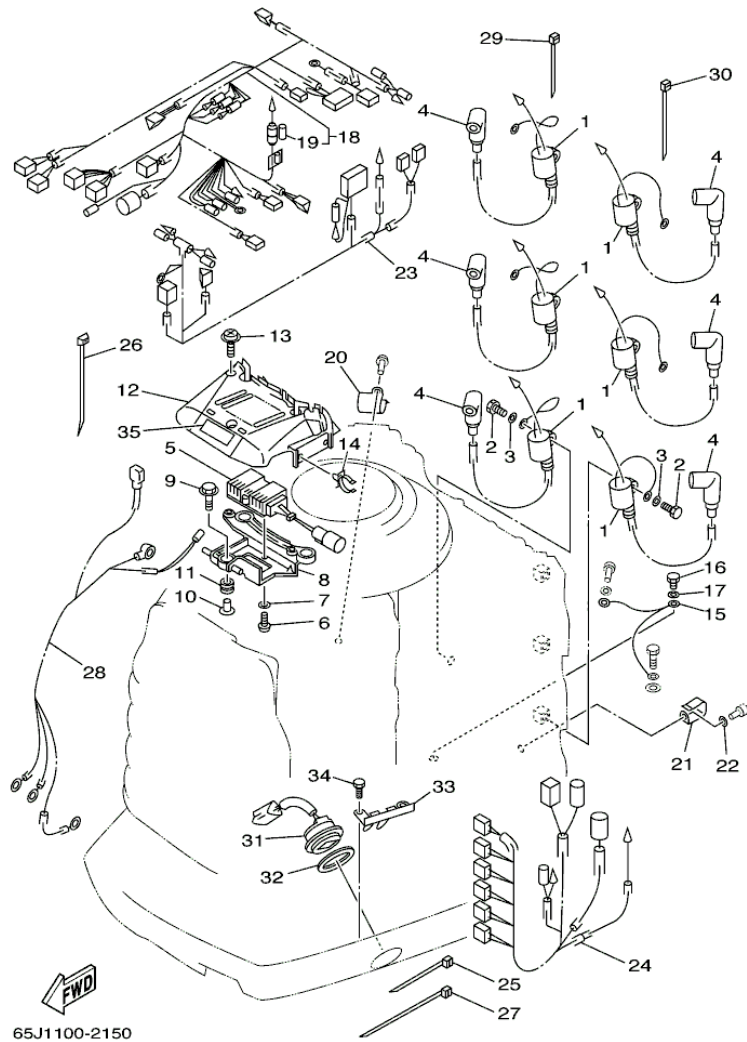

LX225TXRB 2003 / ELECTRICAL 2

©2013 Yamaha Motor Corporation, U.S.A. All rights reserved.

Part List

LX225TXRB 2003 / ELECTRICAL 2

REF - NO	PART NUMBER	PART NAME	QUANTITY	REMARKS
1	61A-85570-00-00	IGNITION COIL ASSY	6	
2	97013-06020-00	BOLT	6	
3	92903-06600-00	WASHER, PLATE	6	
4	6E3-82370-21-00	PLUG CAP ASSY	6	
5	65L-85370-00-00	RESISTOR ASSY	1	
6	97885-05010-00	.SCREW, PAN HEAD	2	
7	92995-05600-00	WASHER	2	
8	65L-81915-00-94	PLATE, REGULATOR FITTING	1	
9	90119-06M65-00	BOLT, WITH WASHER	3	
10	90387-06M60-00	COLLAR	3	
11	90480-10M23-00	GROMMET	3	
12	65L-81916-00-00	COVER, TERMINAL	1	
13	90159-06M03-00	SCREW, WITH WASHER	2	
14	90464-19M45-00	CLAMP	2	
15	61A-82531-00-00	WIRE, LEAD	1	
16	97095-06012-00	BOLT	1	
17	92995-06600-00	WASHER	1	
18	65L-82590-10-00	WIRE HARNESS ASSY	1	
19	705-82151-00-00	.FUSE (30A)	1	
20	90465-08M89-00	CLAMP	1	
21	90465-05M87-00	CLAMP	1	
22	92903-06600-00	WASHER, PLATE	1	
23	65L-8259M-00-00	WIRE HARNESS ASSY 2	1	
24	65L-8259N-01-00	WIRE HARNESS ASSY 3	1	
25	90465-11M10-00	CLAMP	1	
26	90465-11M52-00	CLAMP	1	
27	90465-13M18-00	CLAMP	1	
28	61A-82105-00-00	WIRE HARNESS	1	
29	90465-11M10-00	CLAMP	1	
30	90465-13M18-00	CLAMP	1	
31	61A-82563-00-00	TRIM & TILT SWITCH ASSY	1	
32	6E5-82587-00-00	GASKET	1	
33	61A-83614-00-00	BRACKET	1	
34	97095-06012-00	BOLT	2	
35	65L-83625-40-00	MARK 5	1