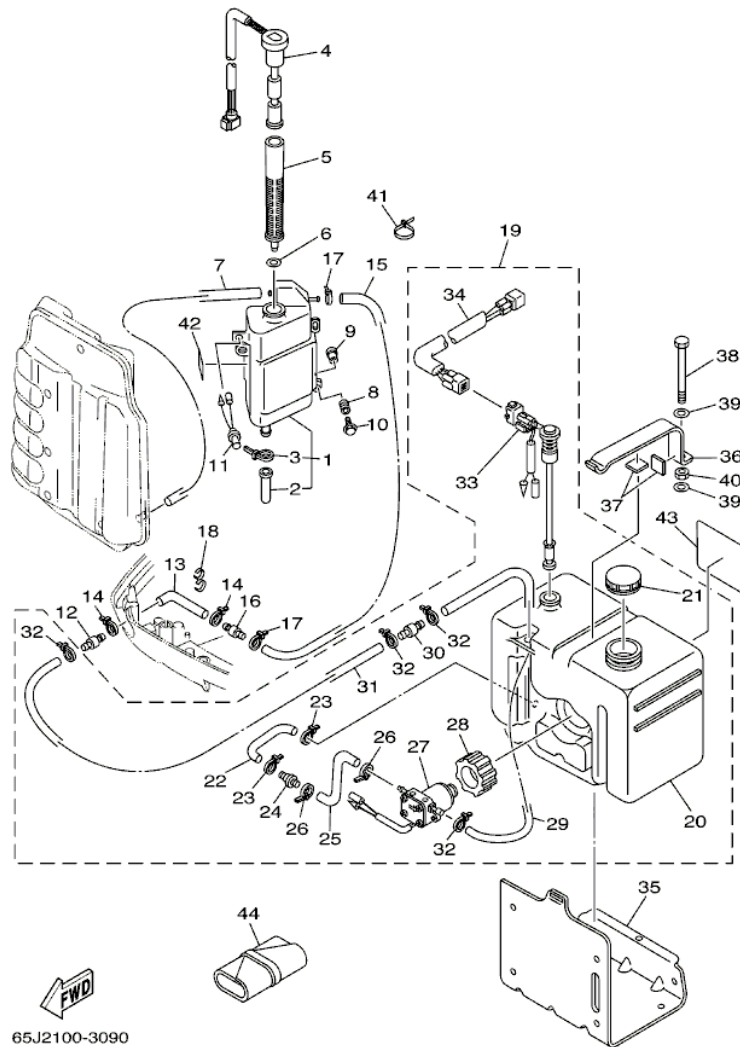

LX225TXRB 2003 / OIL TANK

©2013 Yamaha Motor Corporation, U.S.A. All rights reserved.

Part List

LX225TXRB 2003 / OIL TANK

REF - NO	PART NUMBER	PART NAME	QUANTITY	REMARKS
1	61A-21750-00-00	OIL TANK ASSY	1	
2	6E5-13448-00-00	.CAP	1	
3	90465-13M11-00	.CLAMP	1	
4	61A-85730-01-00	OIL LEVEL GAUGE ASSY	1	
5	61A-13411-00-00	STRAINER, OIL	1	
6	6E5-13414-00-00	GASKET, STRAINER COVER	1	
7	90445-05M07-00	HOSE (L700)	1	
8	6A0-82317-00-00	DAMPER, IGNITION COIL	3	
9	624-42542-00-00	PIPE	3	
10	90119-06M65-00	BOLT, WITH WASHER	3	
11	6R3-8259E-00-00	SWITCH ASSY	1	
12	6E5-24379-00-00	PIPE, JOINT 4	1	
13	90445-12M04-00	HOSE (L1900)	1	
14	90465-11M10-00	CLAMP	2	
15	6E5-24323-00-00	PIPE 12	1	
16	6E5-24379-00-00	PIPE, JOINT 4	1	
17	90465-11M10-00	CLAMP	2	
18	90464-13M34-00	CLAMP	1	
19	61A-21708-20-00	SUB OIL TANK ASSY	1	AP
20	6E5-21733-20-00	.SUB TANK, OIL (105L)	1	
21	6E5-21770-03-00	.OIL TANK CAP ASSY	1	
22	6E5-24322-00-00	.PIPE 11	1	
23	90465-11M10-00	.CLAMP	2	
24	646-24251-02-00	.STRAINER 1	1	
25	6E5-24319-01-00	.PIPE, OIL	1	
26	90465-11M10-00	.CLAMP	2	
27	6E5-81900-01-00	.OIL FEED PUMP ASSY	1	
28	6E5-81922-00-00	.GROMMET	1	
29	6E5-24321-01-00	.PIPE 10	1	
30	6E5-24379-00-00	.PIPE, JOINT 4	1	
31	90445-11M26-00	.HOSE (L6500)	1	
32	90465-11M10-00	.CLAMP	4	
33	6E5-85720-04-00	.OIL LEVEL GAUGE ASSY	1	
34	6R3-85721-80-00	.WIRE, LEAD (L=80M)	1	
35	6E5-21734-01-33	HOLDER, OIL SUB TANK	1	AP
36	6E5-21798-01-33	BRACKET, DAMPER	1	AP
37	6E5-21746-00-00	DAMPER	2	AP
38	97080-06100-00	BOLT	1	AP
39	92990-06600-00	WASHER, PLATE	2	AP
40	95380-06600-00	NUT, HEXAGON	1	AP
41	90465-13M11-00	CLAMP	2	AP
42	6E5-85711-40-00	MARK, CAUTION	1	
43	6E5-13437-43-00	MARK, CAUTION	1	
44	656-W2810-02-00	TOOL KIT	1	AP

Part Notes

LX225TXRB 2003 / OIL TANK

PART NUMBER		NOTE TEXT
646-24251-02-00		OEM: This part number is among the Top 100 Most Popular Marine Maintenance Parts as of August 2013.
92990-06600-00		OEM: This part number is among the Top 100 Most Popular Marine Maintenance Parts as of August 2013.

©2013 Yamaha Motor Corporation, U.S.A. All rights reserved.