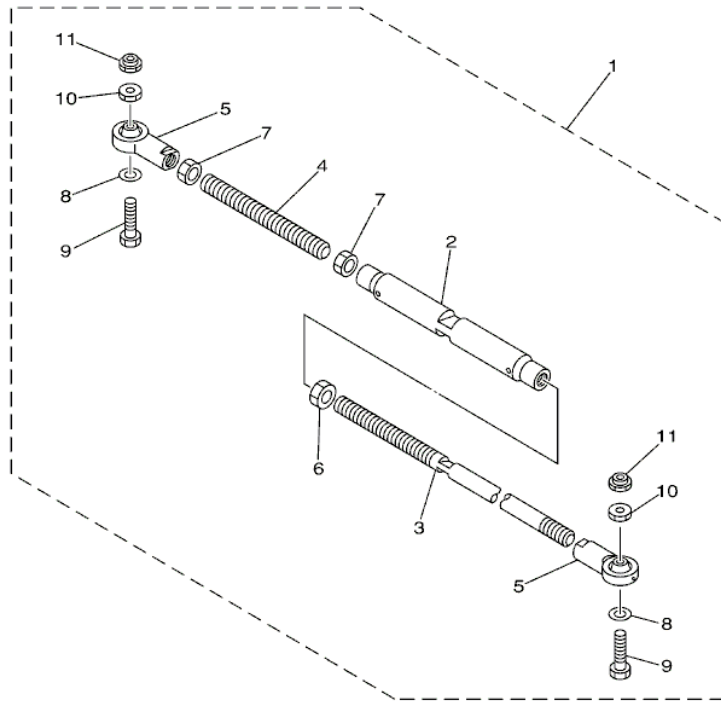

LX225TXRB 2003 / STEERING GUIDE ATTACHMENT 2

67H0100-0300

Part List

LX225TXRB 2003 / STEERING GUIDE ATTACHMENT 2

REF - NO	PART NUMBER	PART NAME	QUANTITY	REMARKS
1	6E5-61301-01-00	TWIN KIT (L:600-800MM)	1	AP LX225, LX250
2	6E5-61313-00-00	.ADJUSTER	1	
3	6E5-61311-11-00	.TIE BAR	1	
4	6E5-61315-00-00	.TIE BAR	1	
5	6E5-61303-00-00	.STEERING AXLE COMP	2	
6	90170-14M06-00	.NUT	1	
7	95380-14700-00	.NUT	2	
8	90201-10M76-00	.WASHER, PLATE	2	
9	90101-09M70-00	.BOLT	2	
10	90170-09M05-00	.NUT	2	
11	90185-09M01-00	.NUT, SELF-LOCKING	2