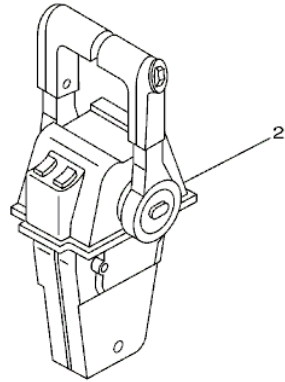

LX225TXRB 2003 / REMOTE CONTROL BOX

67H0100-9310

Part List

LX225TXRB 2003 / REMOTE CONTROL BOX

REF - NO	PART NUMBER	PART NAME	QUANTITY	REMARKS
1	703-48205-17-00	REMOTE CONTROL ASSY (10P)	1	AP SX225, SX250 WITH PT/T SW.
2	704-48207-23-00	REMOTE CONTROL ASSY	1	AP LX225, LX250 WITH PT/T SW.