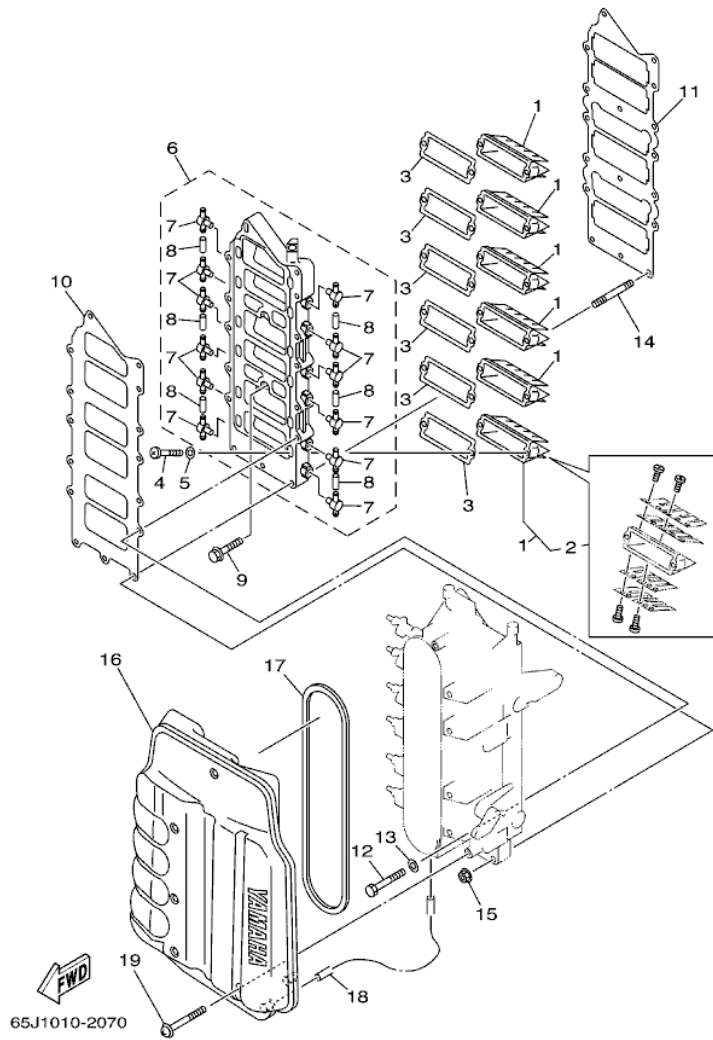

LX225TXRB 2003 / INTAKE

©2013 Yamaha Motor Corporation, U.S.A. All rights reserved.

Part List

LX225TXRB 2003 / INTAKE

REF - NO	PART NUMBER	PART NAME	QUANTITY	REMARKS
1	65J-13610-01-00	REED VALVE ASSY	6	UR SX225, LX225
1	65L-13610-01-00	REED VALVE ASSY	6	UR SX250, LX250
2	65J-W0004-01-00	.REED SET	1	
3	61A-13621-A0-00	.GASKET, VALVE SEAT	6	
4	97880-05016-00	SCREW, PAN HEAD	12	
5	92990-05600-00	WASHER, PLATE	12	
6	65L-13624-01-1S	PLATE, REED VALVE	1	
7	6F6-11372-00-00	.NIPPLE, HOSE	12	
8	90445-07M03-00	.HOSE (L34)	6	
9	90105-06028-00	BOLT, FLANGE	2	
10	65L-13646-00-00	.GASKET, MANIFOLD 2	1	
11	65L-13645-00-00	.GASKET, MANIFOLD 1	1	
12	97013-06060-00	BOLT	12	
13	92903-06600-00	WASHER, PLATE	12	
14	95670-06655-00	BOLT, STUD	2	
15	90179-06M24-00	NUT	2	
16	65L-14440-00-00	SILENCER ASSY, INTAKE	1	
17	65L-14483-00-00	.GASKET	1	
18	90445-07M44-00	HOSE (L250)	1	
19	90159-06M16-00	SCREW, WITH WASHER	6