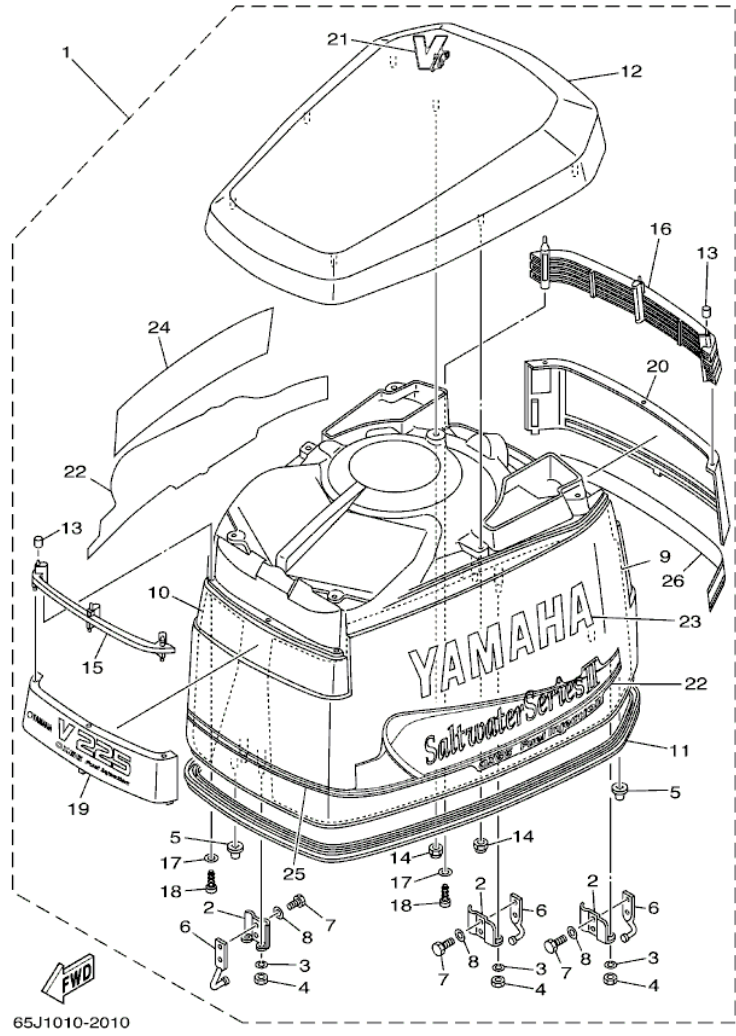

LX225TXRB 2003 / TOP COWLING

©2013 Yamaha Motor Corporation, U.S.A. All rights reserved.

Part List

LX225TXRB 2003 / TOP COWLING

REF - NO	PART NUMBER	PART NAME	QUANTITY	REMARKS
1	65L-42610-00-4D	TOP COWLING ASSY	1	UR SX250, LX250
1	65J-42610-00-4D	TOP COWLING ASSY	1	UR SX225, LX225
2	6R3-42647-00-00	.HOLDER, CLAMP BAND	3	
3	92990-06100-00	.WASHER, SPRING	6	
4	95380-06600-00	.NUT, HEXAGON	6	
5	6R3-42662-00-00	.DAMPER	3	
6	6R3-42814-00-00	.HOOK, CLAMP	3	
7	97095-06012-00	.BOLT	6	
8	92995-06600-00	.WASHER	6	
9	61A-42619-02-00	.DAMPER, FORM	1	
10	61A-42627-02-00	.DAMPER, FORM	1	
11	61A-42615-01-00	.SEAL	1	
12	61A-42613-01-4D	.MOLDING, AIR DUCT	1	
13	90385-04M05-00	.BUSH	6	
14	90179-06M24-00	.NUT	7	
15	61A-42626-00-00	.LOUVER, 1	1	
16	61A-42636-00-00	.LOUVER 2	1	
17	92990-04600-00	.WASHER, PLATE	6	
18	97780-40520-00	.SCREW, TAPPING	6	
19	65L-42686-00-00	.EMBLEM, FRONT	1	UR SX250, LX250
19	65J-42686-00-00	.EMBLEM, FRONT	1	UR SX225, LX225
20	65J-42687-V0-00	.EMBLEM, REAR	1	UR SX225, LX225
20	65L-42687-V0-00	.EMBLEM, REAR	1	UR SX250, LX250
21	65J-42683-S0-00	.MARK, COWLING	1	UR SX225, LX225
21	65L-42683-S0-00	.MARK, COWLING	1	UR SX250, LX250
22	65L-W0070-V0-00	.GRAPHIC SET	1	
23	62J-42681-S1-00	.MARK, COWLING	1	UR SX225, LX225
23	61A-42681-S1-00	.MARK, COWLING	1	UR SX250, LX250
24	62J-42682-S1-00	.MARK, COWLING	1	UR SX225, LX225
24	61A-42682-S1-00	.MARK, COWLING	1	UR SX250, LX250
25	61A-42677-S1-00	.GRAPHIC, FRONT	1	
26	61A-4267A-S1-00	.GRAPHIC, REAR 2	1