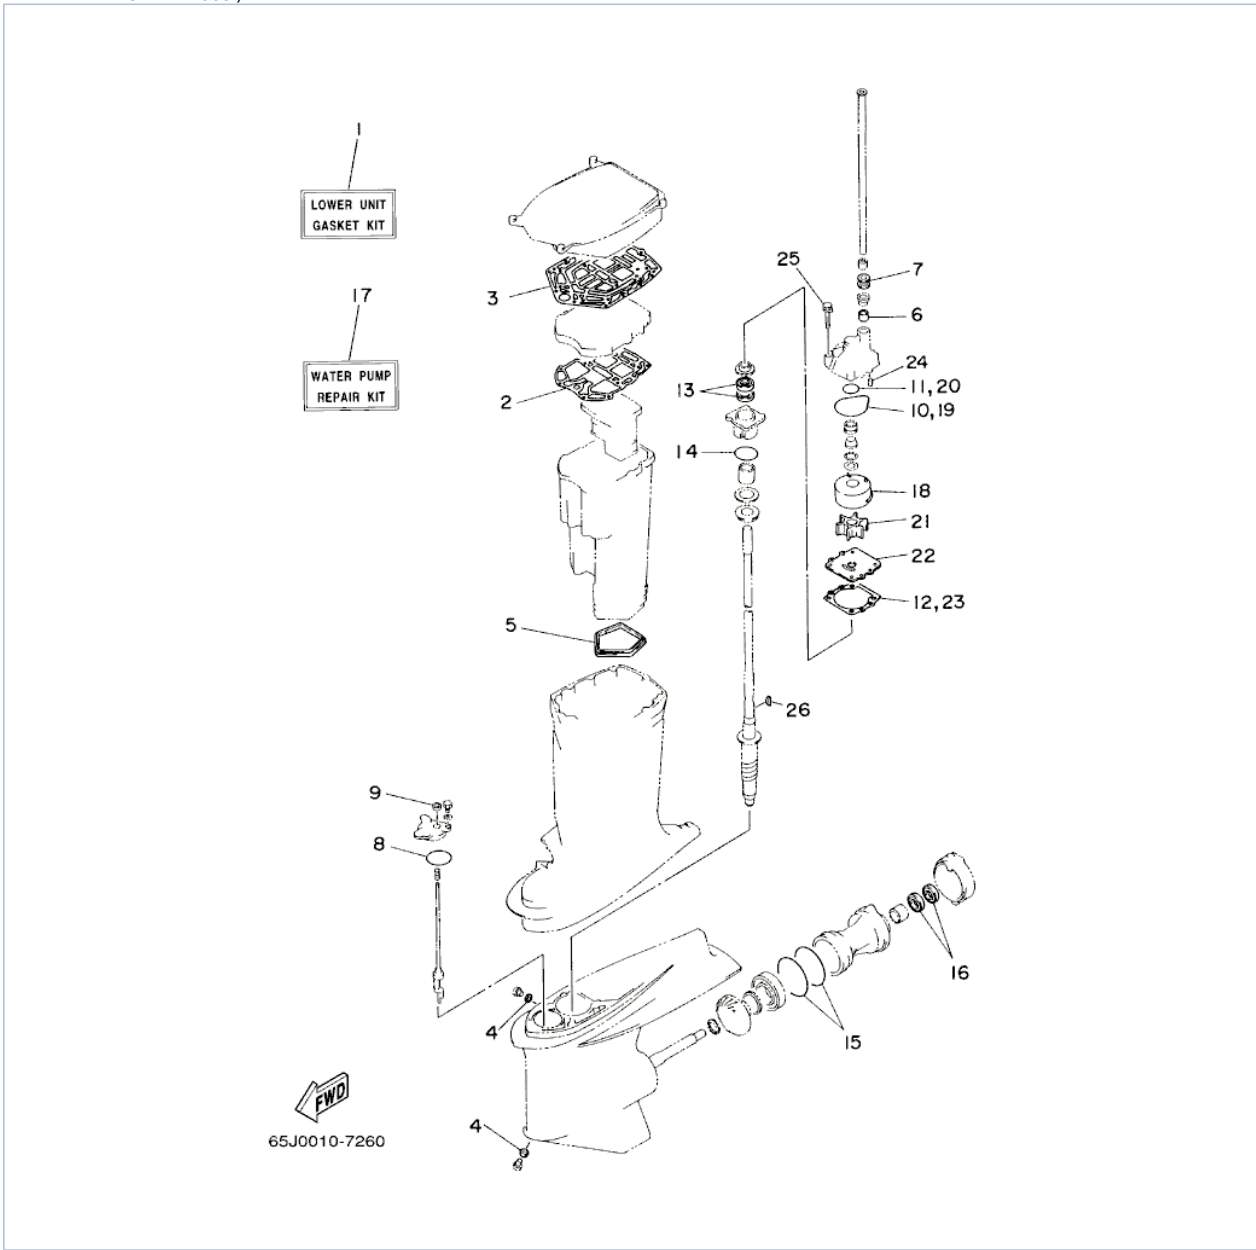

LX225TXRB 2003 / REPAIR KIT 2

©2013 Yamaha Motor Corporation, U.S.A. All rights reserved.

Part List

LX225TXRB 2003 / REPAIR KIT 2

REF - NO	PART NUMBER	PART NAME	QUANTITY	REMARKS
1	65L-W0001-C0-00	LOWER UNIT GASKET KIT	1	
2	61A-41134-A0-00	.GASKET, EXHAUST MANIFOLD	1	
3	61A-45114-A0-00	.GASKET, UPPER CASING	1	
4	90430-08020-00	.GASKET	2	
5	61A-45123-01-00	.GASKET, MUFFLER	1	
6	6E5-44365-00-00	.DAMPER, WATER SEAL 1	1	
7	6E5-44366-00-00	.DAMPER, WATER SEAL 2	1	
8	93210-64488-00	.O-RING	1	
9	93106-09014-00	.OIL SEAL	1	
10	93210-86M38-00	.O-RING	1	
11	93210-37160-00	.O-RING	1	
12	6E5-44315-A0-00	.GASKET, WATER PUMP	1	
13	93101-28M16-00	.OIL SEAL	2	
14	93210-55M14-00	.O-RING	1	
15	93211-04384-00	.O-RING	2	
16	93101-30M17-00	.OIL SEAL	2	
17	61A-W0078-A3-00	WATER PUMP REPAIR KIT	1	
18	61A-44322-02-00	.INSERT, CARTRIDGE	1	
19	93210-86M38-00	.O-RING	1	
20	93210-37160-00	.O-RING	1	
21	6E5-44352-01-00	.IMPELLER	1	
22	6G5-44323-00-00	.OUTER PLATE, CARTRIDGE	1	
23	6E5-44315-A0-00	.GASKET, WATER PUMP	1	
24	93606-12019-00	.PIN, DOWEL	2	
25	90119-08M14-00	.BOLT, WITH WASHER	4	
26	90280-04M05-00	.KEY, WOODRUFF	1	

Part Notes

LX225TXRB 2003 / REPAIR KIT 2

PART NUMBER	NOTE TEXT
90430-08020-00	OEM: This part number is among the Top 100 Most Popular Marine Maintenance Parts as of August 2013.
93106-09014-00	OEM: This part number is among the Top 100 Most Popular Marine Maintenance Parts as of August 2013.
93210-86M38-00	OEM: This part number is among the Top 100 Most Popular Marine Maintenance Parts as of August 2013.
93101-28M16-00	OEM: This part number is among the Top 100 Most Popular Marine Maintenance Parts as of August 2013.
93101-30M17-00	OEM: This part number is among the Top 100 Most Popular Marine Maintenance Parts as of August 2013.
61A-W0078-A3-00	OEM: This part number is among the Top 100 Most Popular Marine Maintenance Parts as of August 2013.
93210-86M38-00	OEM: This part number is among the Top 100 Most Popular Marine Maintenance Parts as of August 2013.
6E5-44352-01-00	OEM: This part number is among the Top 100 Most Popular Marine Maintenance Parts as of August 2013.

©2013 Yamaha Motor Corporation, U.S.A. All rights reserved.