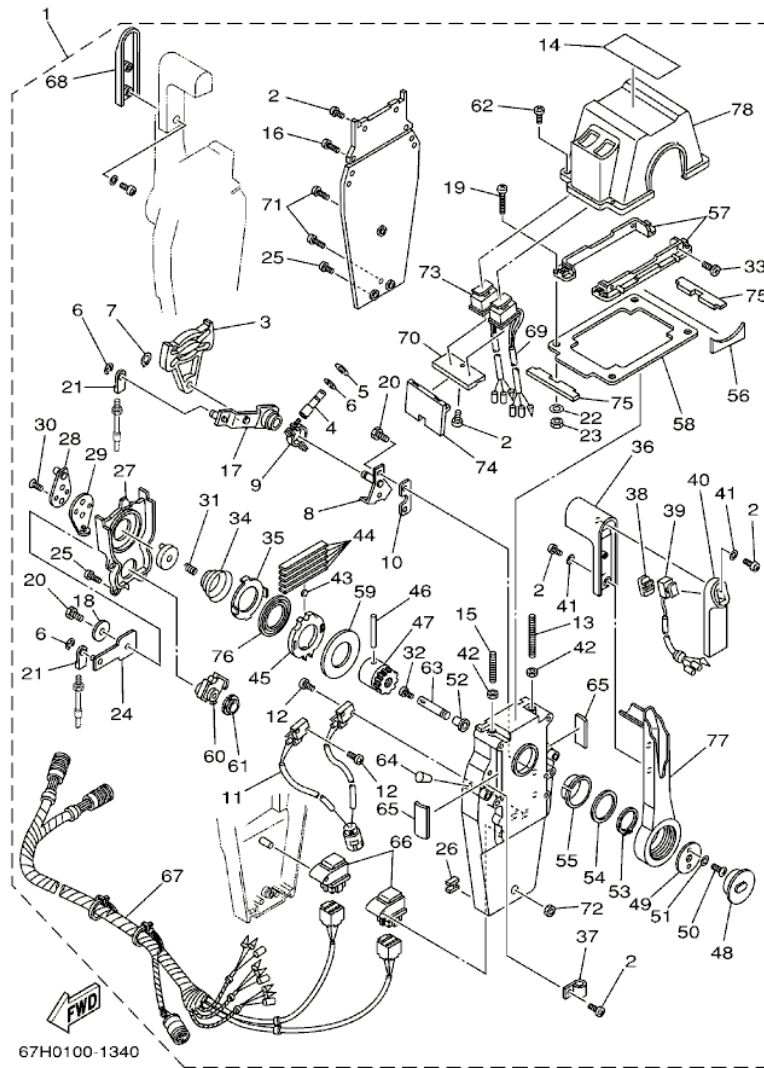

LX225TXRB 2003 / REMOTE CONTROL ASSY 2

©2013 Yamaha Motor Corporation, U.S.A. All rights reserved.

Part List

LX225TXRB 2003 / REMOTE CONTROL ASSY 2

REF - NO	PART NUMBER	PART NAME	QUANTITY	REMARKS
1	704-48207-23-00	REMOTE CONTROL ASSY	1	AP LX225, LX250 WITH PT/T SW.
2	97890-05016-00	.SCREW, PAN HEAD	12	
3	EL8-48251-00-00	.PLATE, CAM	2	
4	704-48265-00-00	.SHAFT, FRICTION	2	
5	701-48246-00-00	.SPACER	2	
6	93430-06024-00	.CIRCLIP	8	
7	EL8-48259-00-00	.CIRCLIP 1	2	
8	704-48262-00-00	.SHAFT, THROTTLE	2	
9	704-48264-00-00	.THROTTLE, FRICTION	2	
10	704-48266-00-00	.SPACER	2	
11	704-82540-10-00	.NEUTRAL SWITCH ASSY	1	
12	6A5-48129-10-00	.SCREW 3	4	
13	EL8-48281-00-00	.SCREW	2	
14	704-48215-10-00	.GRAPHIC	1	
15	704-48281-00-00	.SCREW	2	
16	97890-05025-00	.SCREW, PAN HEAD	4	
17	704-48261-00-00	.ARM, THROTTLE	2	
18	EL8-48191-00-00	.WASHER 1	2	
19	704-48283-00-00	.SCREW	4	
20	97380-06018-00	.BOLT	6	
21	703-48345-01-00	.CABLE END, REMOTE CONTROL 2	4	
22	704-48287-00-00	.WASHER	4	
23	95380-05600-00	.NUT	4	
24	EL8-48271-00-00	.ARM, SHIFT	2	
25	EL8-48127-00-00	.SCREW 1	16	
26	703-48358-00-00	.ANCHOR, CABLE	2	
27	EL8-48231-00-00	.HOUSING, GEAR	2	
28	EL8-48241-00-00	.ARM, DRIVE	2	
29	EL8-48254-00-00	.STOPPER, THROTTLE ADJUSTING	2	
30	92780-06020-00	.SCREW, FLAT HEAD	4	
31	EL8-48158-00-00	.SPRING 1	2	
32	98580-04006-00	.SCREW, PAN HEAD	2	
33	98780-05018-00	.SCREW, FLAT HEAD	4	
34	EL8-48244-00-00	.SPRING, FREE ACCEL	2	
35	EL8-48245-00-00	.PLATE, LOCK	2	
36	704-48222-00-00	.GRIP, CONTROL LEVER	2	
37	704-82594-00-00	.CLAMP	1	
38	704-48228-00-00	.HOLDER, SWITCH	1	
39	704-82563-31-00	.TRIM & TILT SWITCH ASSY	1	
40	704-48229-00-00	.GRIP, CONTROL LEVER	1	
41	92990-05300-00	.WASHER, INTERNAL TOOTH	6	
42	95380-06600-00	.NUT, HEXAGON	4	
43	701-48248-00-00	.ROLLER, FREE ACCEL	2	
44	703-48238-00-00	.SPRING, DETENT	10	
45	EL8-48232-00-00	.GEAR 1	2	
46	EL8-48164-00-00	.PIN 2	2	
47	704-48242-00-00	.SHAFT, DRIVE	2	
48	704-48225-00-00	.COVER	2	
49	704-48192-00-00	.WASHER 2	2	
50	97890-06018-00	.SCREW, PAN HEAD	4	
51	92990-06300-00	.WASHER, INTERNAL TOOTH	4	
52	702-48263-00-00	.BUSHING	2