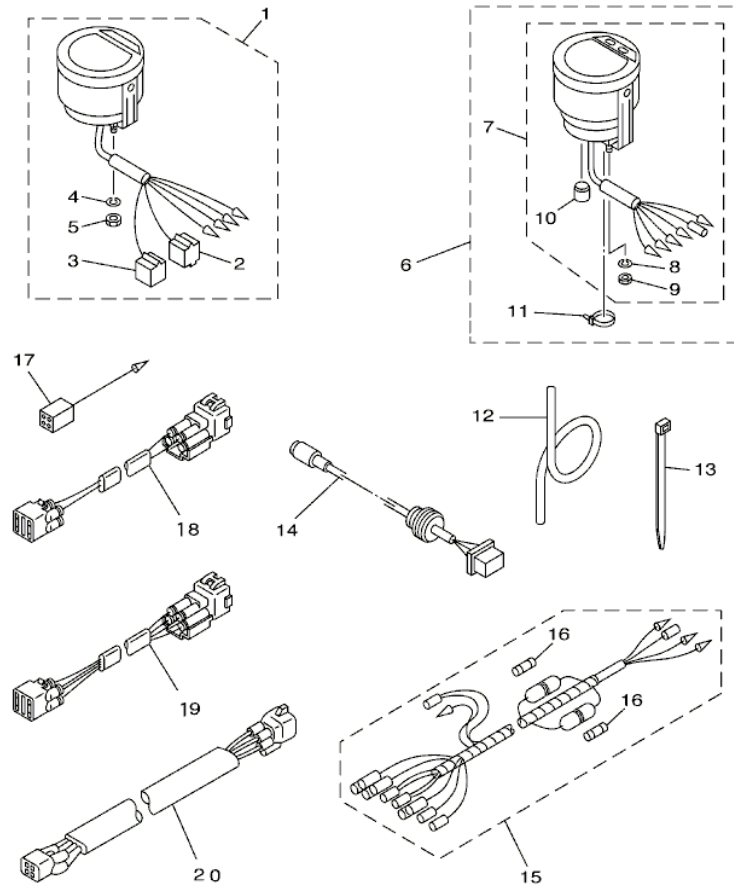

LX225TXRB 2003 / METER

61A1700-2290

©2013 Yamaha Motor Corporation, U.S.A. All rights reserved.

Part List

LX225TXRB 2003 / METER

REF - NO	PART NUMBER	PART NAME	QUANTITY	REMARKS
1	6Y5-8350T-01-00	DIGITAL TACHOMETER ASSY	1	AP
2	9E450-04433-00	.CONNECTOR	1	M-4-W
3	9E450-04533-00	.CONNECTOR	1	F-4-W
4	92990-04100-00	.WASHER, SPRING	2	
5	95380-04600-00	.NUT	2	
6	6Y5-83500-S5-00	DIGITAL SPEEDOMETER ASSY	1	AP SX225, SX250
7	6Y5-83570-S5-00	.SPEEDOMETER ASSY	1	
8	92990-04100-00	..WASHER, SPRING	2	
9	95380-04600-00	..NUT	2	
10	6Y5-83533-T2-00	..GROMMET	1	
11	90465-11M10-00	.CLAMP	1	
12	6Y5-83557-00-00	TUBE (6M)	1	AP SX225, SX250
13	90465-11M10-00	CLAMP	2	AP SX225, SX250
14	6Y5-87122-S0-00	..CORD ASSY 1	1	AP SX225, SX250
15	6Y5-83553-M0-00	WIRE, LEAD (L=2.5M)	1	AP SX225, SX250
15	6Y5-83553-00-00	WIRE, LEAD (L=2.5M)	1	AP LX225, LX250
16	1E6-82151-00-00	.FUSE (10A)	2	FOR 6Y5-83553-M0
16	1E6-82151-00-00	.FUSE (10A)	1	FOR 6Y5-83553-00
17	6Y5-82117-00-00	WIRE, LEAD (BLACK) (L300)	1	AP SX225, SX250
18	6R3-82521-80-00	WIRE, LEAD	1	AP LX225, LX250 8M
18	6R3-82521-70-00	WIRE, LEAD	1	AP SX225, SX250 7M
19	6R3-82553-70-00	EXTENSION, WIRE LEAD (L=7.0M)	1	AP SX225, SX250 4P, 7M
19	6R3-82553-80-00	EXTENSION, WIRE LEAD (L=8.0M)	1	AP LX225, LX250 4P, 8M
20	6R3-82553-30-00	EXTENSION, WIRE LEAD (L=3.0M)	2	AP LX225, LX250