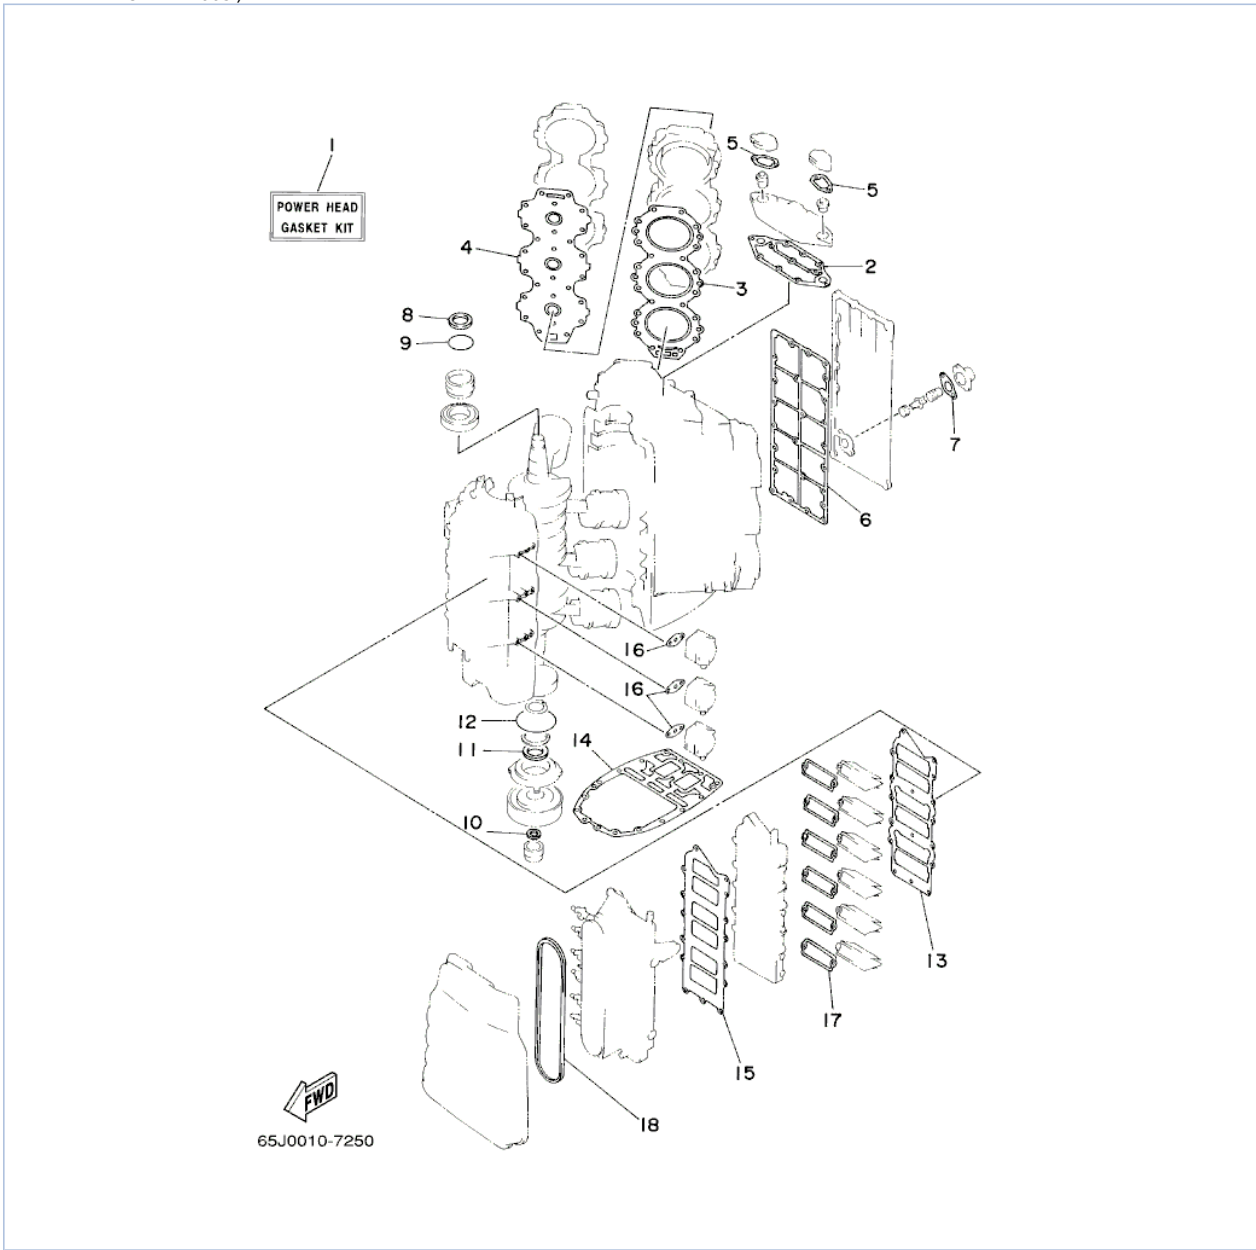

LX225TXRB 2003 / REPAIR KIT 1

©2013 Yamaha Motor Corporation, U.S.A. All rights reserved.

Part List

LX225TXRB 2003 / REPAIR KIT 1

REF - NO	PART NUMBER	PART NAME	QUANTITY	REMARKS
1	65L-W0001-02-00	POWER HEAD GASKET KIT	1	
2	61A-11381-A0-00	.GASKET 1	1	
3	69L-11181-00-00	.GASKET, CYLINDER HEAD 1	2	
4	61A-11193-A1-00	.GASKET, HEAD COVER 1	2	
5	61A-12414-A0-00	.GASKET, COVER	2	
6	61A-41112-A0-00	.GASKET, EXHAUST INNER COVER	1	
7	6G5-11382-A1-00	.GASKET 2	1	
8	93102-40M38-00	.OIL SEAL	1	
9	93210-54M54-00	.O-RING	1	
10	93104-22M07-00	.OIL SEAL	1	
11	93102-40M36-00	.OIL SEAL	1	
12	93210-81MA6-00	.O-RING	1	
13	65L-13645-00-00	.GASKET, MANIFOLD 1	1	
14	61A-45113-A0-00	.GASKET, UPPER CASING	1	
15	65L-13646-00-00	.GASKET, MANIFOLD 2	1	
16	650-24431-A0-00	.GASKET, FUEL PUMP 1	3	
17	61A-13621-A0-00	.GASKET, VALVE SEAT	6	
18	65L-14483-00-00	.GASKET	1	

Part Notes

LX225TXRB 2003 / REPAIR KIT 1

PART NUMBER		NOTE TEXT
61A-12414-A0-00		OEM: This part number is among the Top 100 Most Popular Marine Maintenance Parts as of August 2013.
650-24431-A0-00		OEM: This part number is among the Top 100 Most Popular Marine Maintenance Parts as of August 2013.

©2013 Yamaha Motor Corporation, U.S.A. All rights reserved.