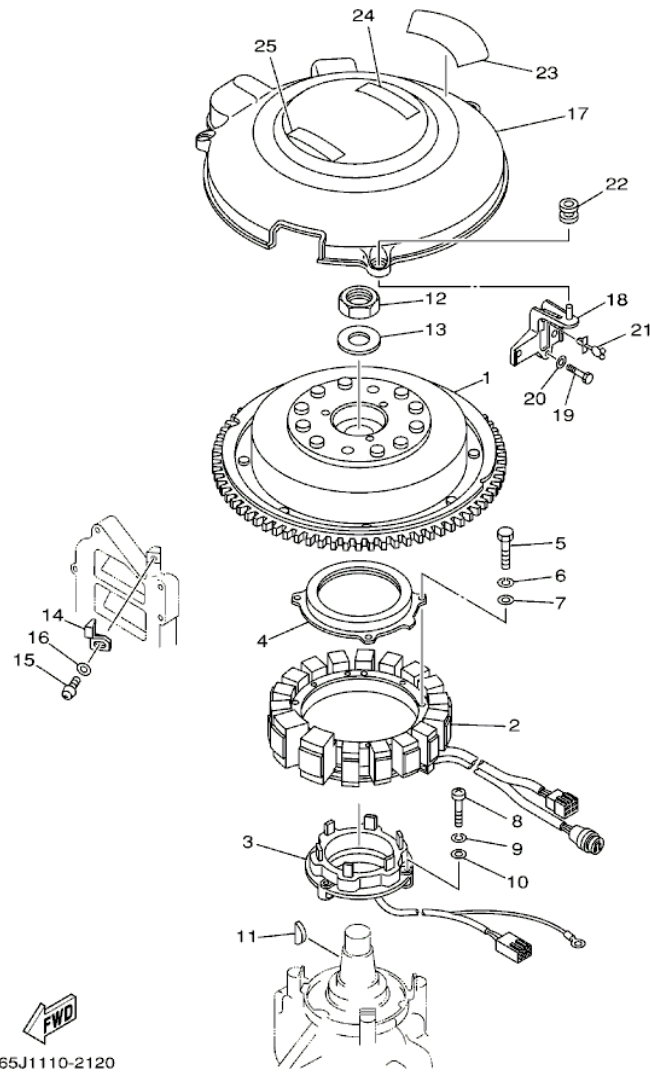

©2013 Yamaha Motor Corporation, U.S.A. All rights reserved.

LX225TXRB 2003 / FUEL 2

61A0200-0110

©2013 Yamaha Motor Corporation, U.S.A. All rights reserved.

Part List

LX225TXRB 2003 / FUEL 2

REF - NO	PART NUMBER	PART NAME	QUANTITY	REMARKS
1	6Y2-24307-41-00	FUEL PIPE COMP. 2	1	AP
2	90445-13M01-00	.HOSE (L2050)	1	
3	6E5-24351-51-00	.BAND 1	1	
4	90480-06M19-00	.GROMMET	1	
5	6Y2-24360-52-00	.PRIMER PUMP ASSY	1	
6	90450-10M07-00	HOSE CLAMP ASSY	1	AP

LX225TXRB 2003 / GENERATOR

65J1110-2120

Part List

LX225TXRB 2003 / GENERATOR

REF - NO	PART NUMBER	PART NAME	QUANTITY	REMARKS
1	61A-85550-01-00	ROTOR ASSY	1	
2	65L-85510-10-00	STATOR ASSY	1	
3	61A-85580-01-00	COIL, PULSER	1	
4	61A-83721-00-00	COVER	1	
5	97013-06035-00	BOLT	4	
6	92903-06100-00	WASHER, SPRING	4	
7	92903-06600-00	WASHER, PLATE	4	
8	97885-05030-00	SCREW, PAN HEAD	3	
9	92995-05100-00	WASHER	3	
10	92995-05600-00	WASHER	3	
11	90280-05015-00	KEY, WOODRUFF	1	
12	90170-24M22-00	NUT	1	
13	90201-25M02-00	WASHER, PLATE	1	
14	6E5-81332-00-00	PLATE, TIMING	1	
15	97885-06010-00	SCREW, PAN HEAD	1	
16	92995-06600-00	WASHER	1	
17	61A-81337-01-00	COVER, FLYWHEEL	1	
18	65L-81338-00-1S	CLAMP, LEAD	1	
19	97013-06025-00	BOLT	1	
20	92903-06600-00	WASHER, PLATE	1	
21	90464-18M46-00	CLAMP	1	
22	663-82317-01-00	DAMPER, IGNITION COIL	3	
23	65L-14488-00-00	LABEL, CAUTION	1	
24	6A1-83625-41-00	MARK 5	1	
25	6K1-83623-41-00	MARK 3	1	LX225, LX250