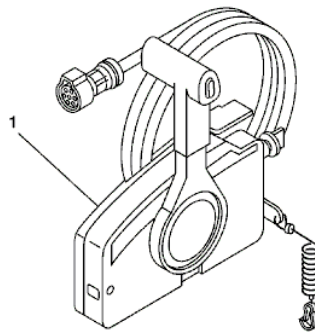

LX225TXRB 2003 / REMOTE CONTROL BOX

67H0100-9310

Part List

LX225TXRB 2003 / REMOTE CONTROL BOX

REF - NO	PART NUMBER	PART NAME	QUANTITY	REMARKS
1	703-48205-17-00	REMOTE CONTROL ASSY (10P)	1	AP SX225, SX250 WITH PT/T SW.
2	704-48207-23-00	REMOTE CONTROL ASSY	1	AP LX225, LX250 WITH PT/T SW.