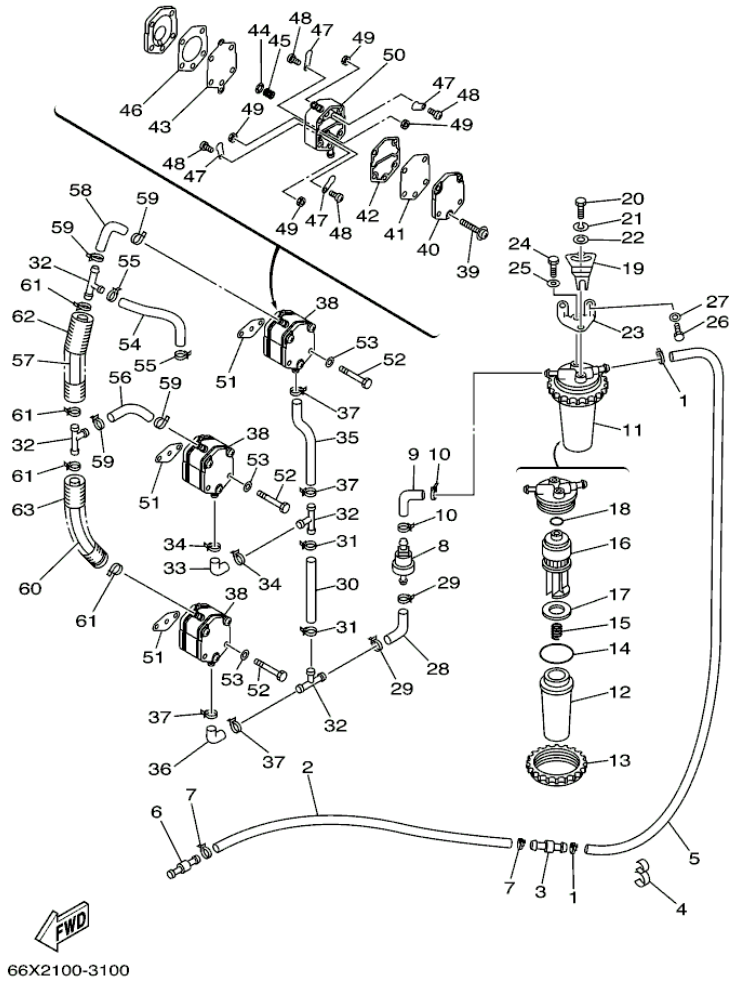

LX225TXRB 2003 / FUEL 1

66X2100-3100

©2013 Yamaha Motor Corporation, U.S.A. All rights reserved.

Part List

LX225TXRB 2003 / FUEL 1

REF - NO	PART NUMBER	PART NAME	QUANTITY	REMARKS
1	90465-11M10-00	CLAMP	2	
2	90445-13M17-00	HOSE (L2700)	1	
3	6R3-24377-00-00	PIPE, JOINT 2	1	
4	90464-13M34-00	CLAMP	2	
5	61A-24313-00-00	PIPE 3	1	
6	6R3-24377-10-00	PIPE, JOINT 2	1	
7	90465-11M10-00	CLAMP	2	
8	6R5-24408-00-00	FUEL FEED ASSY	1	
9	61A-24311-00-00	PIPE, FUEL 1	1	
10	90465-11M10-00	CLAMP	2	
11	65L-24560-00-00	FILTER ASSY	1	
12	61A-24521-00-00	.CUP, FILTER	1	
13	65L-24531-01-00	.NUT	1	
14	61A-24564-00-00	.O-RING	1	
15	65L-24577-00-00	.SPRING	1	
16	65L-24563-00-00	.ELEMENT, FILTER	1	
17	61A-24469-00-00	.FLOAT, WATER LEVEL	1	
18	65L-24564-00-00	.O-RING	1	
19	65L-24558-00-00	HOLDER, FILTER	1	
20	97095-06016-00	BOLT	1	
21	92995-06100-00	WASHER, SPRING	1	
22	90201-06068-00	WASHER, PLATE	1	
23	61A-24566-00-00	BRACKET, FILTER	1	
24	97095-06014-00	BOLT	1	
25	92995-06600-00	WASHER	1	
26	97095-06016-00	BOLT	2	
27	92995-06600-00	WASHER	2	
28	61A-24311-00-00	PIPE, FUEL 1	1	
29	90465-11M10-00	CLAMP	2	
30	6G5-24317-01-00	PIPE 7	1	
31	90465-11M10-00	CLAMP	2	
32	6E5-24378-00-00	PIPE, JOINT 3	4	
33	6E5-24315-00-00	PIPE 5	1	
34	90465-11M10-00	CLAMP	2	
35	6G5-24315-00-00	PIPE 5	1	
36	6E5-24315-00-00	PIPE 5	1	
37	90465-11M10-00	CLAMP	4	
38	6E5-24410-03-00	FUEL PUMP ASSY	3	
39	6E5-24444-00-00	.SCREW	3	
40	6E5-24413-00-00	.BODY 2	1	
41	6E5-24471-00-00	.DIAPHRAGM	1	
42	6E5-24435-00-00	.GASKET, BODY 2	1	
43	6E5-24411-00-00	.DIAPHRAGM	1	
44	648-24424-00-00	.SEAT, SPRING	1	
45	6E5-24423-00-00	.SPRING, DIAPHRAGM	1	
46	6E5-24434-02-00	.GASKET, BODY	1	
47	6A0-24421-01-00	.VALVE, CHECK	4	
48	6A0-14325-00-00	.SCREW, PAN HEAD	4	
49	95380-03600-00	.NUT	4	
50	6E5-24412-10-00	.BODY 1	1	
51	650-24431-A0-00	GASKET, FUEL PUMP 1	3	
52	97095-06050-00	BOLT	6	
53	92995-06600-00	WASHER	6