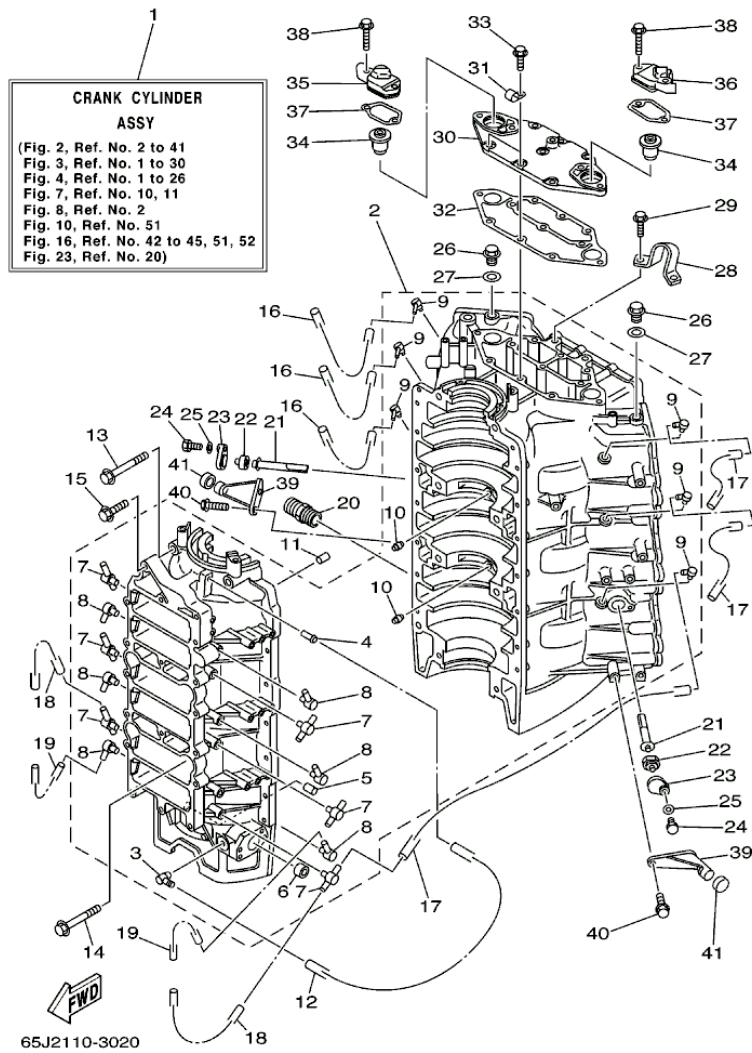

LX225TXRB 2003 / CYLINDER CRANKCASE 1

©2013 Yamaha Motor Corporation, U.S.A. All rights reserved.

Part List

LX225TXRB 2003 / CYLINDER CRANKCASE 1

REF - NO	PART NUMBER	PART NAME	QUANTITY	REMARKS
1	65L-W0090-13-1S	CRANK CYLINDER ASSY	1	UR SX250, LX250
1	65J-W0090-13-1S	CRANK CYLINDER ASSY	1	UR SX225, LX225
2	65L-15100-02-1S	CRANKCASE ASSY	1	UR SX250, LX250
2	65J-15100-02-1S	CRANKCASE ASSY	1	UR SX225, LX225
3	6E5-11372-01-00	.NIPPLE, HOSE	1	
4	624-14485-00-00	.PIPE, JOINT	1	
5	90384-06M07-00	.BUSH, BIMETAL FORMED	1	
6	90383-16M01-00	.BUSH, FORMED	1	
7	6F6-11372-00-00	.NIPPLE, HOSE	6	
8	650-11372-00-00	.NIPPLE, HOSE	6	
9	6E5-11372-01-00	.NIPPLE, HOSE	6	
10	663-11518-01-00	.LOCK, BEARING	2	
11	93608-12063-00	PIN, DOWEL	2	
12	90445-07M11-00	HOSE (L610)	1	
13	90105-10M62-00	BOLT, FLANGE	4	
14	90105-10M75-00	BOLT, FLANGE	4	
15	90119-06M13-00	BOLT, WITH WASHER	14	
16	90445-07M44-00	HOSE (L250)	3	
17	90445-07M40-00	HOSE (L225)	3	
18	90445-07MA6-00	HOSE (L90)	6	
19	90445-07MA6-00	HOSE (L90)	6	
20	6G5-12581-00-00	JOINT, HOSE 1	1	
21	61A-11325-00-00	ANODE	2	
22	6H3-11328-00-00	GROMMET, ANODE	2	
23	6H3-11327-00-1S	COVER, ANODE	2	
24	97013-06016-00	BOLT	2	
25	92903-06600-00	WASHER, PLATE	2	
26	90340-14M00-00	.PLUG, STRAIGHT SCREW	2	
27	90430-14115-00	.GASKET	2	
28	6E5-11119-01-00	HANGER, ENGINE	1	
29	90119-08MA3-00	BOLT, WITH WASHER	2	
30	61A-11371-00-1S	COVER	1	
31	90465-06M86-00	CLAMP	2	
32	61A-11381-A0-00	.GASKET 1	1	
33	90119-06MA2-00	BOLT, WITH WASHER	7	
34	6E5-12411-30-00	THERMOSTAT	2	
35	61A-12413-00-1S	COVER, THERMOSTAT	1	
36	61A-12413-10-1S	COVER, THERMOSTAT	1	
37	61A-12414-A0-00	.GASKET, COVER	2	
38	90119-06MA5-00	BOLT, WITH WASHER	4	
39	6E5-42761-00-1S	STOPPER	2	
40	90119-06MA2-00	BOLT, WITH WASHER	4	
41	68F-44533-00-00	DAMPER, UPPER MOUNT RUBBER	2	

Part Notes

LX225TXRB 2003 / CYLINDER CRANKCASE 1

PART NUMBER	NOTE TEXT
6E5-12411-30-00	OEM: This part number is among the Top 100 Most Popular Marine Maintenance Parts as of August 2013.
61A-12414-A0-00	OEM: This part number is among the Top 100 Most Popular Marine Maintenance Parts as of August 2013.

©2013 Yamaha Motor Corporation, U.S.A. All rights reserved.