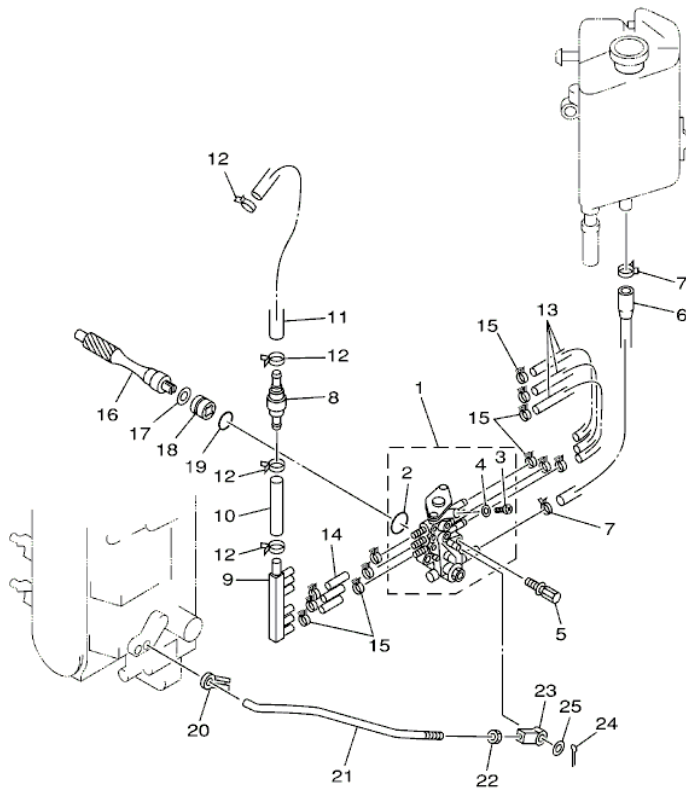

LX225TXRB 2003 / OIL PUMP

65J0010-7080

Part List

LX225TXRB 2003 / OIL PUMP

REF - NO	PART NUMBER	PART NAME	QUANTITY	REMARKS
1	65L-13200-00-00	OIL INJECTION PUMP ASSY	1	
2	93210-19M82-00	.O-RING	1	
3	6R3-13471-00-00	.PLUG, DRAIN	1	
4	6L2-13475-00-00	.GASKET	1	
5	90109-06M40-00	BOLT	2	
6	61A-13416-00-00	PIPE, OIL 1	1	
7	90465-11M10-00	CLAMP	2	
8	65L-13183-00-00	VALVE, CHECK	1	
9	65L-24378-00-00	PIPE, JOINT 4	1	
10	90445-09220-00	HOSE (L30)	1	
11	90446-09M69-00	HOSE	1	
12	90465-11M10-00	CLAMP	4	
13	90445-07M02-00	HOSE (L167)	3	
14	90445-07M03-00	.HOSE (L34)	3	
15	90468-07M02-00	CLIP	12	
16	61A-11537-00-00	GEAR, DRIVEN	1	
17	90201-09M01-00	WASHER, PLATE	1	
18	61A-13117-00-00	COLLAR, DISTANCE	1	
19	93210-18MA9-00	.O-RING	1	
20	6R5-41237-00-00	JOINT, LINK	1	
21	65L-41241-00-00	ROD, LINK	1	
22	95380-05600-00	NUT	1	
23	6H1-41237-00-00	JOINT, LINK	1	
24	91490-12012-00	PIN. COTTER	1	
25	90202-05088-00	WASHER, PLATE	1	