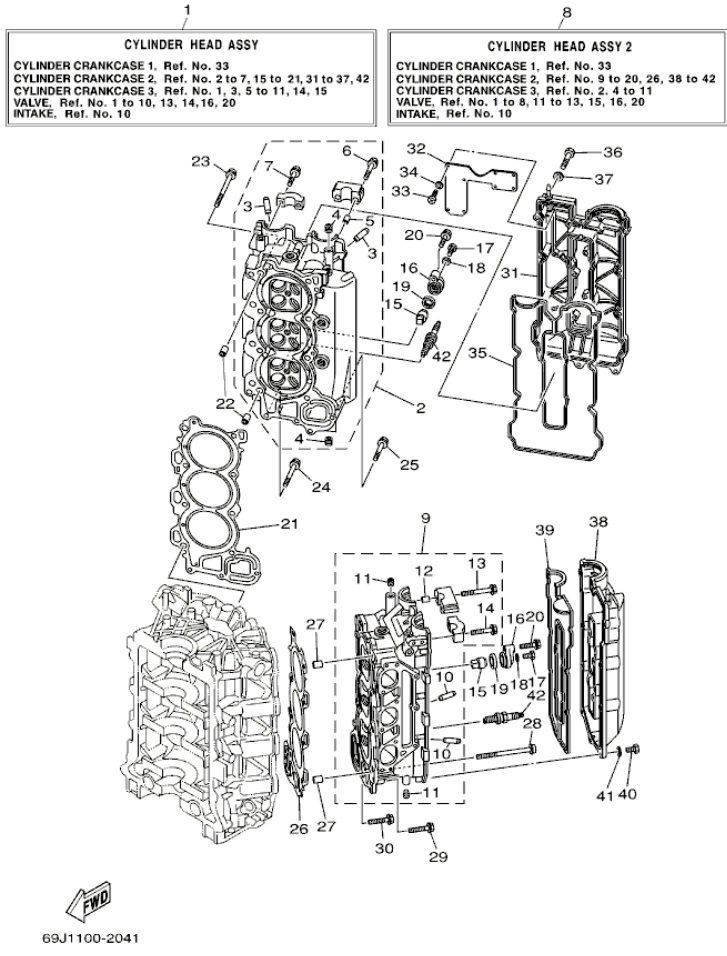

F225TURA 2002 / CYLINDER CRANKCASE 2

©2013 Yamaha Motor Corporation, U.S.A. All rights reserved.

Part List

F225TURA 2002 / CYLINDER CRANKCASE 2

REF - NO	PART NUMBER	PART NAME	QUANTITY	REMARKS
1	69J-W009A-01-1S	CYLINDER HEAD COMPLETE	1	STBD
2	69J-11110-00-94	CYLINDER HEAD (BARE)	1	STBD
3	69J-11133-10-00	.GUIDE, VALVE 1	12	
4	90344-51019-00	.PLUG, TAPER SCREW	5	
5	91809-08006-00	.PIN, DOWEL	2	
6	90119-07235-00	.BOLT/WASHER-CAM CAPS	2	
7	90119-07234-00	.BOLT, WITH WASHER	18	
8	69J-W009C-01-1S	CYLINDER HEAD 2 COMPLETE	1	PORT
9	69J-11120-00-94	CYLINDER HEAD (BARE)	1	PORT
10	69J-11133-10-00	.GUIDE, VALVE 1	12	
11	90344-51019-00	.PLUG, TAPER SCREW	5	
12	91809-08006-00	.PIN, DOWEL	2	
13	90119-07235-00	.BOLT/WASHER-CAM CAPS	2	
14	90119-07234-00	.BOLT, WITH WASHER	14	
15	67F-11325-00-00	TAB, TRIM	4	
16	69J-11327-00-94	COVER, ANODE	4	
17	97075-06020-00	BOLT	4	
18	92995-06600-00	WASHER	4	
19	67F-11328-00-00	.GROMMET, ANODE	4	
20	97575-08540-00	BOLT, WITH WASHER	4	
21	69J-11181-01-00	.GASKET, CYLINDER HEAD 1	1	
22	90387-10M08-00	COLLAR	2	
23	90155-10001-00	SCREW, FLAT FILLISTER	8	
24	90119-08M91-00	BOLT, WITH WASHER	2	
25	90119-08021-00	BOLT, WITH WASHER	1	
26	69J-11182-01-00	.GASKET, CYLINDER HEAD 2	1	
27	90387-10M08-00	COLLAR	2	
28	90155-10001-00	SCREW, FLAT FILLISTER	8	
29	90119-08M91-00	BOLT, WITH WASHER	2	
30	90119-08021-00	BOLT, WITH WASHER	1	
31	69J-11191-00-1S	COVER, CYLINDER HEAD 1	1	
32	69J-11135-00-00	PLATE, BREATHER 3	1	
33	98507-04008-00	..SCREW, PAN HEAD	8	
34	92907-04600-00	.WASHER	8	
35	69J-11193-00-00	.GASKET, HEAD COVER 1	1	
36	97095-06030-00	BOLT	14	
37	92995-06600-00	WASHER	14	
38	69J-11192-00-1S	COVER, CYLINDER HEAD 2	1	
39	69J-11194-00-00	.GASKET, HEAD COVER 2	1	
40	97095-06030-00	BOLT	14	
41	92995-06600-00	WASHER	14	
42	94702-00391-00	PLUG, SPARK (NGK LFR5A-11)	6	

Part Notes

F225TURA 2002 / CYLINDER CRANKCASE 2

PART NUMBER	NOTE TEXT
67F-11328-00-00	OEM: This part number is among the Top 100 Most Popular Marine Maintenance Parts as of August 2013.

©2013 Yamaha Motor Corporation, U.S.A. All rights reserved.