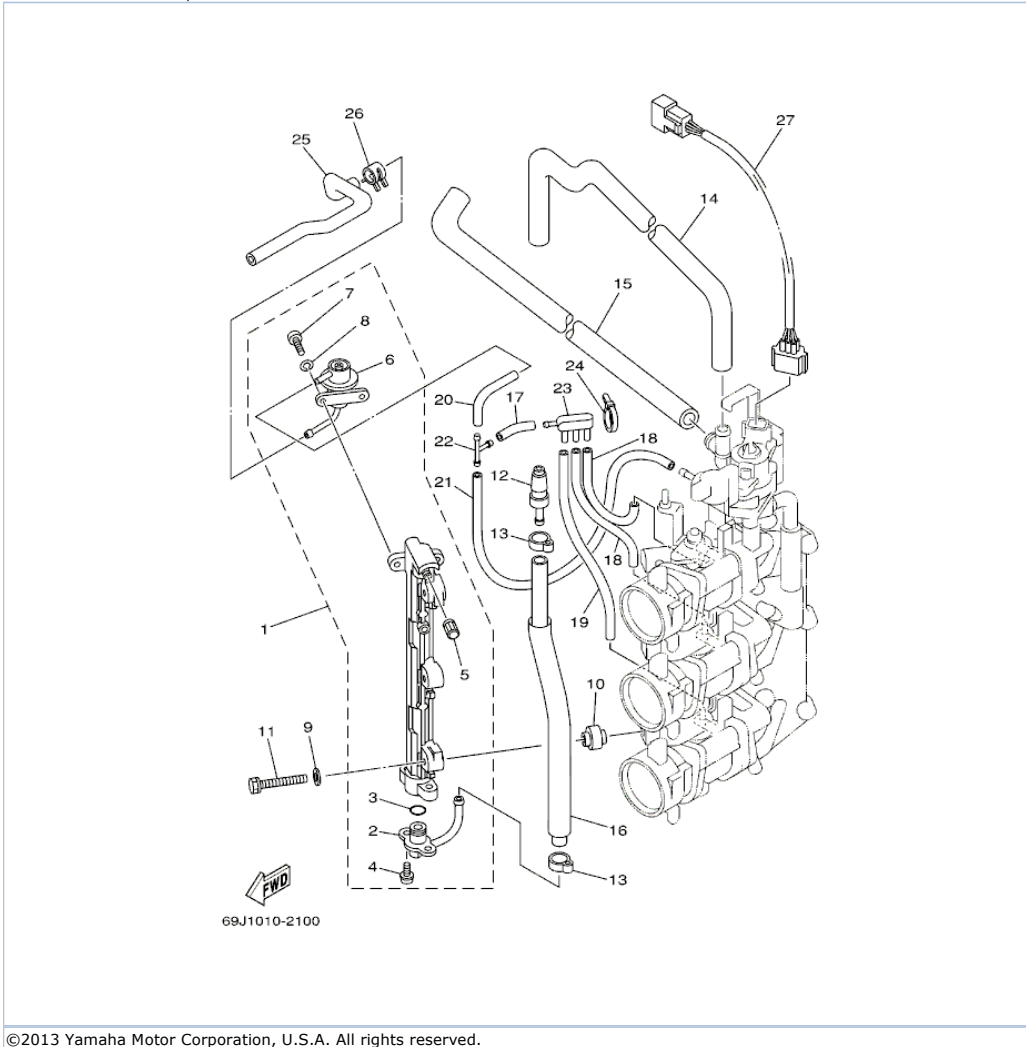

F225TURA 2002 / THROTTLE BODY ASSY 3

©2013 Yamaha Motor Corporation, U.S.A. All rights reserved.

Part List

F225TURA 2002 / THROTTLE BODY ASSY 3

REF - NO	PART NUMBER	PART NAME	QUANTITY	REMARKS
1	69J-13170-00-00	DELIVERY PIPE ASSY 2	1	
2	69J-13435-00-00	.NIPPLE	1	
3	68V-14397-00-00	.O-RING	1	
4	68V-81147-00-00	.SCREW 3	2	
5	68V-14225-00-00	.CAP	1	
6	69J-13906-00-00	.REGULATOR, PRESSURE	1	
7	68V-14565-00-00	.SCREW	2	
8	68V-14356-00-00	.WASHER, SPRING	2	
9	68V-14475-00-00	WASHER	3	
10	68V-14264-00-00	COLLAR	3	
11	68V-14428-00-00	BOLT	3	
12	68F-24300-00-00	FUEL PIPE JOINT	1	
13	68V-24387-00-00	.CLIP	2	
14	69J-13546-00-00	HOSE 2	1	
15	69J-13545-00-00	HOSE 1	1	
16	69J-13974-00-00	PIPE, FUEL 4	1	
17	68V-13544-00-00	HOSE, VACUUM SENSING 2	1	
18	5JW-14349-00-00	.PIPE	2	
19	69J-13542-00-00	HOSE, VACUUM SENSING 1	1	
20	69J-13532-00-00	.HOSE, VACUUM SENSING 3	1	
21	69J-13533-00-00	HOSE, VACUUM SENSING 4	1	
22	68V-24377-00-00	PIPE, JOINT 2	1	
23	69J-13595-00-00	JOINT	1	
24	69J-14139-00-00	CLIP, PIPE	1	
25	69J-13975-00-00	PIPE, FUEL 5	1	
26	68V-24519-00-00	CLIP	1	
27	69J-8259L-00-00	WIRE HARNESS ASSY 1	1