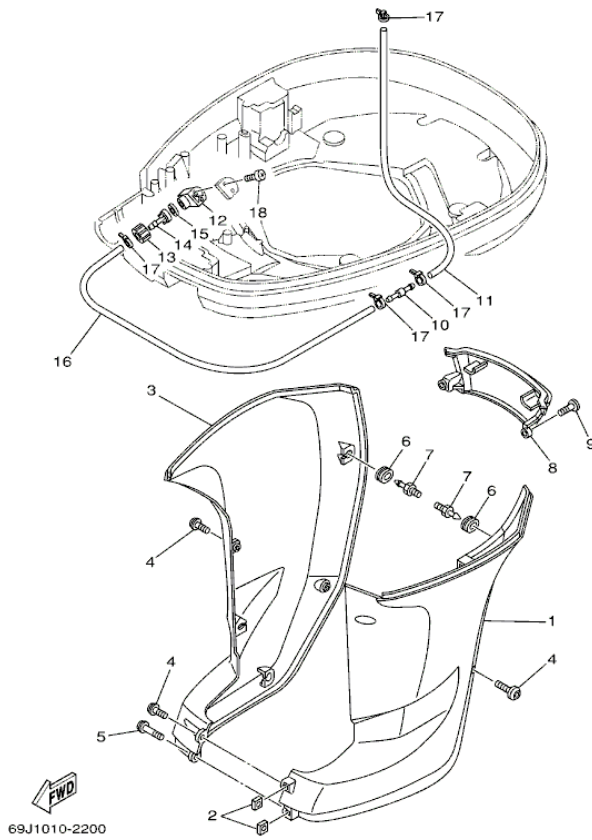

F225TURA 2002 / BOTTOM COWLING 2

©2013 Yamaha Motor Corporation, U.S.A. All rights reserved.

Part List

F225TURA 2002 / BOTTOM COWLING 2

REF - NO	PART NUMBER	PART NAME	QUANTITY	REMARKS
1	69J-42741-00-8D	APRON	1	
2	90173-06001-00	NUT, SQUARE	2	
3	69J-42771-00-8D	APRON	1	
4	90111-06025-00	BOLT,HEX. SOCKET BUTTON	5	
5	90111-06026-00	BOLT,HEX. SOCKET BUTTON	1	
6	90480-14M17-00	GROMMET	6	
7	69J-42774-00-00	STAY, APRON 1	6	
8	69J-45151-00-8D	COVER, UPPER CASING	1	
9	90111-06025-00	BOLT,HEX. SOCKET BUTTON	2	
10	6E5-24379-00-00	PIPE, JOINT 4	1	
11	90445-11024-00	HOSE	1	
12	68T-12572-00-00	ADAPTER	1	
13	6R3-12581-00-00	JOINT, HOSE 1	1	
14	6R3-12582-00-00	JOINT, HOSE 2	1	
15	6R3-12583-00-00	GASKET, HOSE JOINT	1	
16	90445-11023-00	HOSE	1	
17	90465-11M10-00	CLAMP	4	
18	97780-60520-00	SCREW, TAPPING	2	

Part Notes

F225TURA 2002 / BOTTOM COWLING 2

PART NUMBER	NOTE TEXT
90173-06001-00	OEM: This part number is among the Top 100 Most Popular Marine Maintenance Parts as of August 2013.

©2013 Yamaha Motor Corporation, U.S.A. All rights reserved.