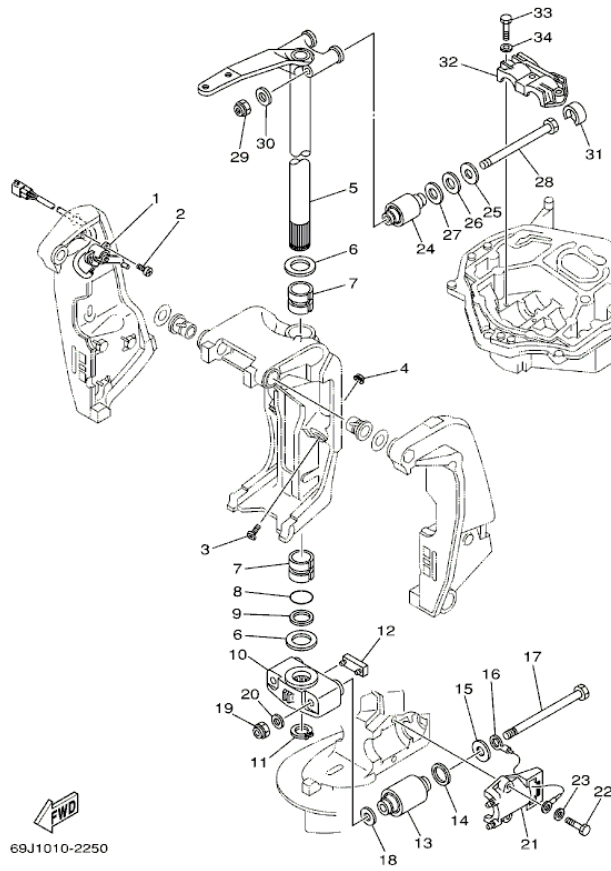

F225TURA 2002 / BRACKET 2

©2013 Yamaha Motor Corporation, U.S.A. All rights reserved.

Part List

F225TURA 2002 / BRACKET 2

REF - NO	PART NUMBER	PART NAME	QUANTITY	REMARKS
1	69J-83672-00-00	TRIM SENDER	1	
2	97885-06016-00	SCREW, PAN HEAD	2	
3	61A-43376-00-00	BOLT, THRUST RECEIVER	2	
4	95780-10300-00	NUT, FLANGE	2	
5	69J-42510-00-8D	STEERING BRACKET ASSY	1	
6	90201-40M00-00	WASHER, PLATE	2	
7	90386-39M89-00	BUSH	2	
8	93210-35321-00	O-RING	1	
9	90202-40M47-00	WASHER, PLATE	1	
10	69J-44551-00-8D	HOUSING, LOWER MOUNT RUBBER 1	1	
11	93410-37M04-00	CIRCLIP	1	
12	61A-44575-00-00	DAMPER, LOWER MOUNT RUBBER	1	
13	66K-44555-00-94	MOUNT DAMPER, LOWER SIDE	2	
14	90202-32M19-00	WASHER, PLATE	2	
15	90201-16M55-00	WASHER, PLATE	2	
16	6E5-82149-00-00	WIRE, LEAD 3	1	
17	90109-14M48-00	BOLT	2	
18	90201-15M58-00	WASHER, PLATE	2	
19	90185-14M00-00	NUT, SELF-LOCKING	2	
20	92995-14600-00	WASHER	2	
21	61A-44552-01-94	HOUSING, LOWER MOUNT RUBBER	2	
22	97095-10045-00	BOLT	4	
23	92995-10600-00	WASHER	4	
24	66K-44514-00-94	MOUNT DAMPER, UPPER SIDE	2	
25	90201-16M01-00	WASHER, PLATE	2	
26	90202-28M46-00	WASHER, PLATE	2	
27	90201-28M01-00	WASHER, PLATE	2	
28	90109-14M10-00	BOLT	2	
29	90185-14M00-00	NUT, SELF-LOCKING	2	
30	92995-14600-00	WASHER	2	
31	69J-44533-00-00	DAMPER, UPPER MOUNT RUBBER	2	
32	61A-44511-00-94	COVER, UPPER MOUNT	1	
33	97095-10045-00	BOLT	3	
34	92995-10600-00	WASHER	3