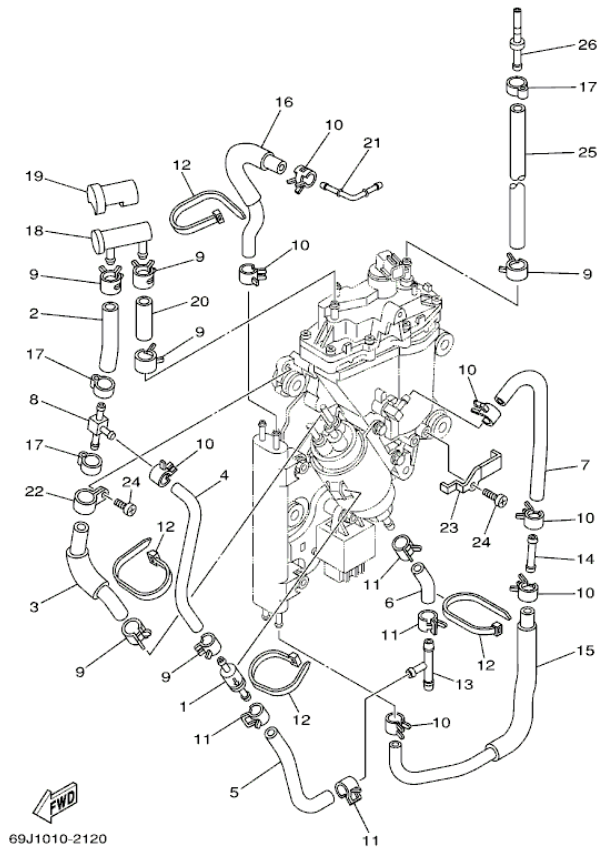

F225TURA 2002 / FUEL INJECTION PUMP 2

69J1010-2120

Part List

F225TURA 2002 / FUEL INJECTION PUMP 2

REF - NO	PART NUMBER	PART NAME	QUANTITY	REMARKS
1	69J-24460-00-00	RELIEF VALVE ASSY	1	
2	69J-24324-00-00	PIPE 13	1	
3	69J-24321-00-00	PIPE 10	1	
4	69J-24322-00-00	PIPE 11	1	
5	69J-24323-00-00	PIPE 12	1	
6	69J-24317-00-00	PIPE 7	1	
7	69J-24316-00-00	PIPE 6	1	
8	69J-24537-00-00	NIPPLE	1	
9	68V-13577-00-00	CLIP	6	
10	68V-24519-00-00	CLIP	7	
11	69J-14137-00-00	CLIP	4	
12	68V-2481H-00-00	CLAMP	4	
13	6E5-24378-00-00	PIPE, JOINT 3	1	
14	69J-24461-00-00	PIPE, JOINT	1	
15	69J-24315-00-00	PIPE 5	1	
16	69J-13976-00-00	PIPE, FUEL 6	1	
17	68V-24387-00-00	.CLIP	3	
18	69J-24501-00-00	FILTER, FUEL	1	
19	69J-24599-00-00	CAP	1	
20	69J-24325-00-00	PIPE 14	1	
21	69J-1410F-00-00	NIPPLE 1	1	
22	69J-24366-00-00	CLAMP, FUEL PIPE 1	1	
23	69J-24367-00-00	CLAMP, FUEL PIPE 2	1	
24	98582-05008-00	SCREW, PAN HEAD	2	
25	69J-13974-00-00	PIPE, FUEL 4	1	
26	69J-24381-00-00	SET BAR, FUEL JOINT	1	

Part Notes

F225TURA 2002 / FUEL INJECTION PUMP 2

PART NUMBER	NOTE TEXT
69J-24501-00-00	OEM: This part number is among the Top 100 Most Popular Marine Maintenance Parts as of August 2013.

©2013 Yamaha Motor Corporation, U.S.A. All rights reserved.