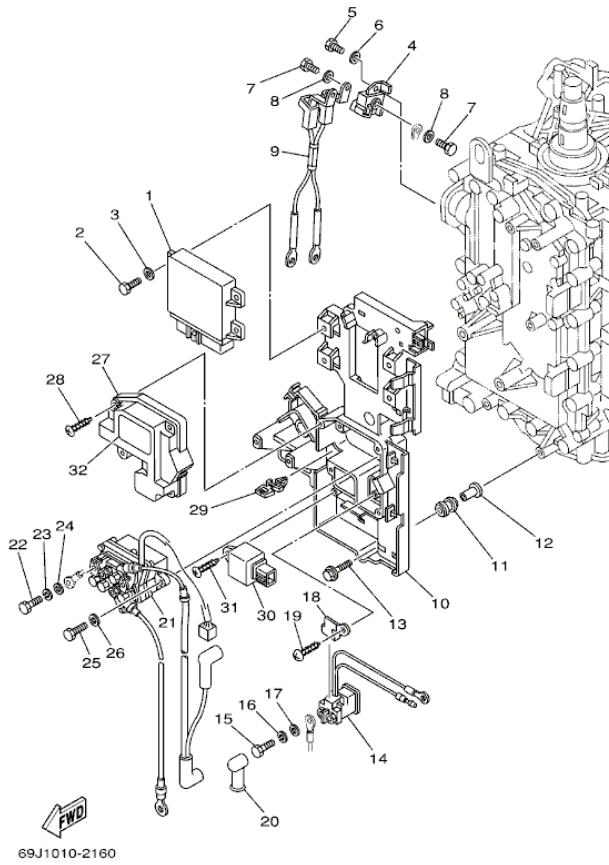

F225TURA 2002 / ELECTRICAL 2

©2013 Yamaha Motor Corporation, U.S.A. All rights reserved.

Part List

F225TURA 2002 / ELECTRICAL 2

REF - NO	PART NUMBER	PART NAME	QUANTITY	REMARKS
1	69J-8591A-00-00	ENGINE CONTROL UNIT ASSY	1	UR F225/LF225
2	97095-06016-00	BOLT	4	
3	92995-06600-00	WASHER	4	
4	69J-81925-00-00	TERMINAL	1	
5	97095-08020-00	BOLT	2	
6	92995-08600-00	WASHER	2	
7	97095-06014-00	BOLT	2	
8	92995-06600-00	WASHER	2	
9	69J-82105-00-00	WIRE HARNESS	1	
10	69J-81948-00-00	BRACKET	1	
11	6A0-82317-00-00	DAMPER, IGNITION COIL	6	
12	624-42542-00-00	PIPE	6	
13	90119-06M59-00	BOLT, WITH WASHER	6	
14	68V-8194A-00-00	RELAY	1	
15	97095-06010-00	BOLT	2	
16	92995-06100-00	WASHER, SPRING	2	
17	92995-06600-00	WASHER	2	
18	68V-81953-00-00	STAY, RELAY	1	
19	97780-60620-00	SCREW, TAPPING	1	
20	6G5-82119-00-00	COVER, LEAD WIRE	1	
21	69J-81950-00-00	RELAY ASSY	1	
22	97095-06010-00	BOLT	2	
23	92995-06100-00	WASHER, SPRING	2	
24	92995-06600-00	WASHER	2	
25	97013-06025-00	BOLT	2	
26	92903-06600-00	WASHER, PLATE	2	
27	69J-81942-00-00	COVER	1	
28	90169-05M00-00	SCREW, TRUSS HEAD TAPPING	4	
29	90464-07M56-00	CLAMP	2	
30	68V-81950-00-00	RELAY ASSY	1	
31	97780-60625-00	SCREW, TAPPING	1	
32	69J-81919-00-00	GRAPHIC, REGULATOR	1	

Part Notes

F225TURA 2002 / ELECTRICAL 2

PART NUMBER	NOTE TEXT
92995-06100-00	OEM: This part number is among the Top 100 Most Popular Marine Maintenance Parts as of August 2013.
92995-06100-00	OEM: This part number is among the Top 100 Most Popular Marine Maintenance Parts as of August 2013.

©2013 Yamaha Motor Corporation, U.S.A. All rights reserved.