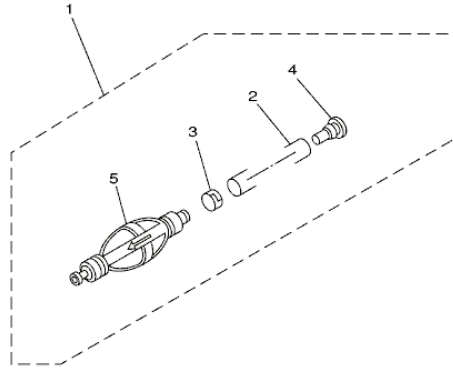

F225TURA 2002 / FUEL 2

©2013 Yamaha Motor Corporation, U.S.A. All rights reserved.

Part List

F225TURA 2002 / FUEL 2

REF - NO	PART NUMBER	PART NAME	QUANTITY	REMARKS
1	6Y2-24307-41-00	FUEL PIPE COMP. 2	1	AP
2	90445-13M01-00	.HOSE (L2050)	1	
3	6E5-24351-51-00	.BAND 1	1	
4	90480-06M19-00	.GROMMET	1	
5	6Y2-24360-52-00	.PRIMER PUMP ASSY	1