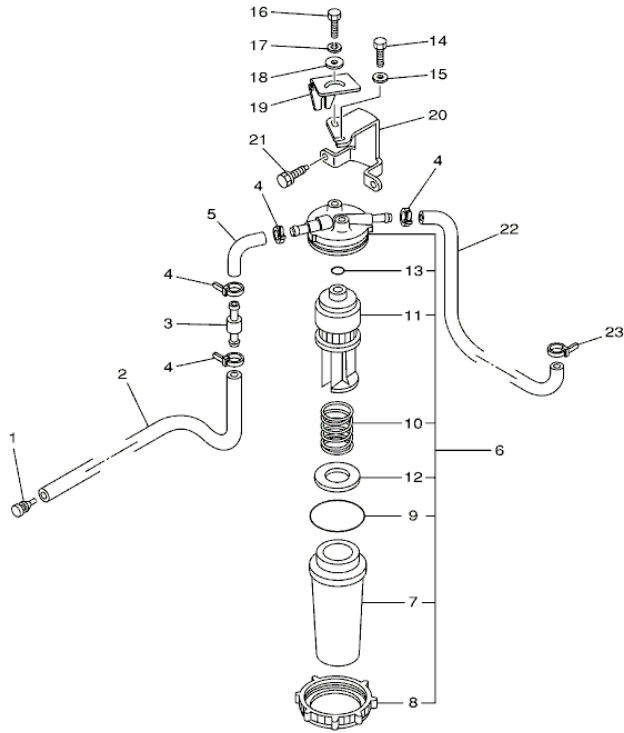

F225TURA 2002 / FUEL 1

69J1010-2130

©2013 Yamaha Motor Corporation, U.S.A. All rights reserved.

Part List

F225TURA 2002 / FUEL 1

REF - NO	PART NUMBER	PART NAME	QUANTITY	REMARKS
1	689-85547-00-00	DAMPER	1	
2	90445-13004-00	HOSE (L2360)	1	
3	6R3-24377-00-00	PIPE, JOINT 2	1	
4	90465-11M10-00	CLAMP	4	
5	61A-24311-00-00	PIPE, FUEL 1	1	
6	65L-24560-00-00	FILTER ASSY	1	
7	61A-24521-00-00	.CUP, FILTER	1	
8	65L-24531-01-00	.NUT	1	
9	61A-24564-00-00	.O-RING	1	
10	65L-24577-00-00	.SPRING	1	
11	65L-24563-00-00	.ELEMENT, FILTER	1	
12	61A-24469-00-00	.FLOAT, WATER LEVEL	1	
13	65L-24564-00-00	.O-RING	1	
14	97095-06014-00	BOLT	1	
15	92995-06600-00	WASHER	1	
16	97095-06016-00	BOLT	1	
17	92995-06100-00	WASHER, SPRING	1	
18	90201-06068-00	WASHER, PLATE	1	
19	65L-24558-00-00	HOLDER, FILTER	1	
20	69J-24566-00-00	BRACKET, FILTER	1	
21	90119-06037-00	BOLT, WITH WASHER	2	
22	69J-24313-00-00	PIPE 3	1	
23	90465-11M10-00	CLAMP	1	

Part Notes

F225TURA 2002 / FUEL 1

PART NUMBER		NOTE TEXT
61A-24564-00-00		OEM: This part number is among the Top 100 Most Popular Marine Maintenance Parts as of August 2013.
65L-24563-00-00		OEM: This part number is among the Top 100 Most Popular Marine Maintenance Parts as of August 2013.
65L-24564-00-00		OEM: This part number is among the Top 100 Most Popular Marine Maintenance Parts as of August 2013.
92995-06100-00		OEM: This part number is among the Top 100 Most Popular Marine Maintenance Parts as of August 2013.

©2013 Yamaha Motor Corporation, U.S.A. All rights reserved.