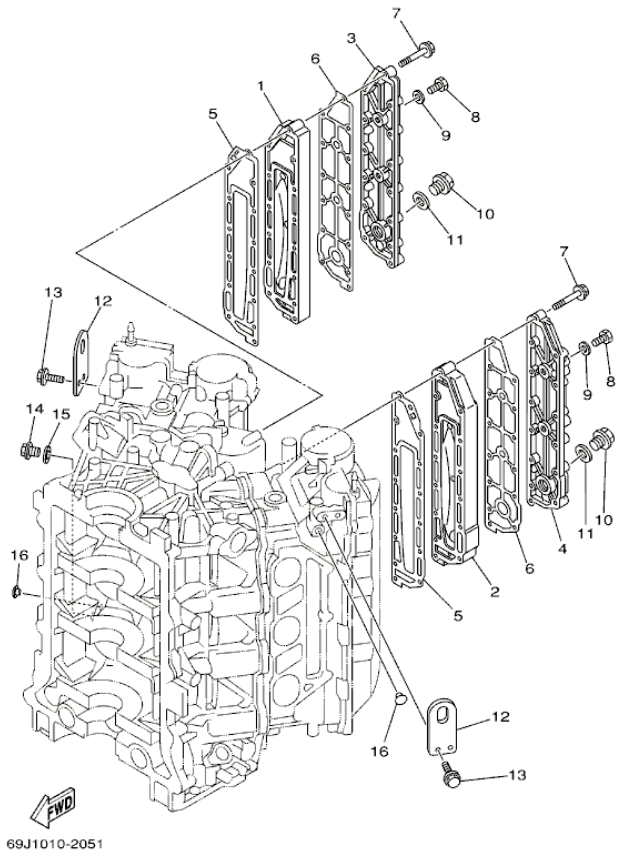

F225TURA 2002 / CYLINDER CRANKCASE 3

©2013 Yamaha Motor Corporation, U.S.A. All rights reserved.

Part List

F225TURA 2002 / CYLINDER CRANKCASE 3

REF - NO	PART NUMBER	PART NAME	QUANTITY	REMARKS
1	69J-41111-00-1S	INNER COVER, EXHAUST	1	
2	69J-41121-00-1S	INNER COVER, EXHAUST	1	
3	69J-41113-00-1S	OUTER COVER, EXHAUST	1	
4	69J-41123-00-1S	OUTER COVER, EXHAUST	1	
5	69J-41112-00-00	.GASKET, EXHAUST INNER COVER	2	
6	69J-41114-00-00	.GASKET, EXHAUST OUTER COVER	2	
7	90119-06027-00	BOLT, WITH WASHER	28	
8	97095-08014-00	BOLT	4	
9	90430-08143-00	GASKET	4	
10	90340-18M09-00	PLUG, STRAIGHT SCREW	2	
11	90430-18130-00	.GASKET	2	
12	69J-1111E-00-00	HANGER, ENGINE 2	2	
13	90119-06MA2-00	BOLT, WITH WASHER	4	
14	90340-14M06-00	PLUG, STRAIGHT SCREW	1	
15	90430-14115-00	.GASKET	1	
16	90338-06162-00	PLUG	2	

Part Notes

F225TURA 2002 / CYLINDER CRANKCASE 3

PART NUMBER	NOTE TEXT
69J-41111-00-1S	OEM: 69J41111001S is discontinued and does not supersede to 69J41111019S. You may use 69J41111019S as a substitute for 69J41111001S, but you have to change/add the following parts as well. 6P2113250000 qty 1 ANODE 9015106M0200 qty1 SCREW, COUNTERSUNK 6E5113250000 qty1 ANODE 987800401500 qty1 SCREW, FLAT HEAD 69J411120100 qty1 GSKT INNER COVER, EXT 69J41113029S qty1 OUTER COVER, EXHAUST 916904001000 qty1 PIN, SPRING 69J411140100 qty1 GSKT OUTER COVER, EXT
69J-41121-00-1S	OEM: 69J41121001S is discontinued and does not supersede to 69J41121019S. You may use 69J41121019S as a substitute for 69J41121001S, but you have to change/add the following parts as well. 6P2113250000 qty 1 ANODE 9015106M0200 qty1 SCREW, COUNTERSUNK 6E5113250000 qty1 ANODE 987800401500 qty1 SCREW, FLAT HEAD 69J411120100 qty1 GSKT INNER COVER, EXT 69J41123029S qty1 OUTER COVER, EXHAUST 916904001000 qty1 PIN, SPRING 69J411140100 qty1 GSKT OUTER COVER, EXT
69J-41113-00-1S	OEM: 69J41113001S is discontinued and does not supersede to 69J41113011S. When you use 69J41113011S as a substitute for 69J41113001S, you have to change the following parts as well. 69J41111019S qty 1 INNER COVER, EXHAUST 63P113251100 qty 1 ANODE 9015106M0200 qty1 SCREW, COUNTERSUNK 6E5113250000 qty1 ANODE 987800401500 qty1 SCREW, FLAT HEAD(+) 69J411120100 qty1 GSKT INNER COVER, EXT 69J41113019S qty1 OUTER COVER, EXHAUST 916904001000 qty1 PIN, SPRING 69J411140100 qty1 GSKT OUTER COVER, EXT

©2013 Yamaha Motor Corporation, U.S.A. All rights reserved.