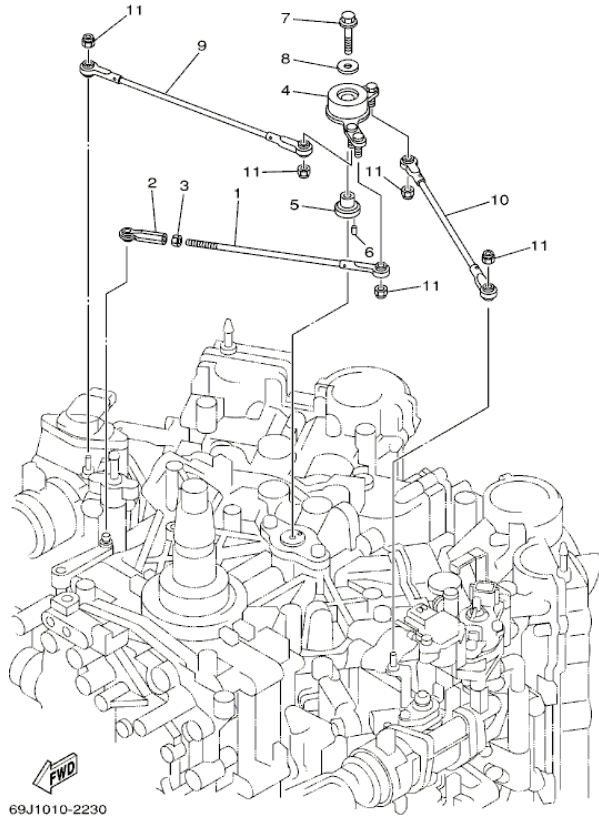

F225TURA 2002 / CONTROL 3

69J1010-2230

©2013 Yamaha Motor Corporation, U.S.A. All rights reserved.

Part List

F225TURA 2002 / CONTROL 3

REF - NO	PART NUMBER	PART NAME	QUANTITY	REMARKS
1	69J-41241-00-00	ROD, LINK	1	
2	682-41237-00-00	JOINT, LINK	1	
3	95380-05600-00	NUT	1	
4	69J-41210-00-00	ACCEL. ARM ASSY	1	
5	69J-41635-00-00	SHAFT, LINK CONNECTING	1	
6	91690-30008-00	.PIN, SPRING	1	
7	95895-06030-00	BOLT, FLANGE	1	
8	90201-06M31-00	WASHER, PLATE	1	
9	69J-41211-00-00	LINK, ACCEL.	1	
10	69J-41636-00-00	ROD, MAGNETO CONTROL	1	
11	95680-05100-00	NUT, U	5