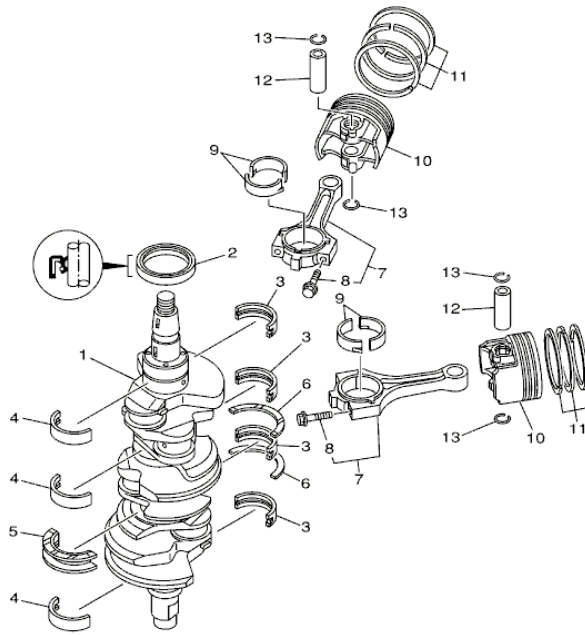

F225TURA 2002 / CRANKSHAFT PISTON

69J1010-2030

Part List

F225TURA 2002 / CRANKSHAFT PISTON

REF - NO	PART NUMBER	PART NAME	QUANTITY	REMARKS
1	69J-11411-00-00	CRANKSHAFT	1	
2	93102-63004-00	OIL SEAL	1	
3	69J-11416-00-00	PLANE BEARING, CRANKSHAFT 1	4	UR #1
3	69J-11416-20-00	PLANE BEARING, CRANKSHAFT 1	4	UR #3
3	69J-11416-10-00	PLANE BEARING, CRANKSHAFT 1	4	UR #2
4	69J-11417-00-00	PLANE BEARING, CRANKSHAFT 2	3	UR #1
4	69J-11417-20-00	PLANE BEARING, CRANKSHAFT 2	3	UR #3
4	69J-11417-10-00	PLANE BEARING, CRANKSHAFT 2	3	UR #2
5	69J-11426-00-00	BEARING, THRUST 1	1	UR #1
5	69J-11426-20-00	PLANE BEARING, CRANKSHAFT 1	1	UR #3
5	69J-11426-10-00	PLANE BEARING, CRANKSHAFT 1	1	UR #2
6	69J-11427-00-00	BEARING, THRUST 2	2	
7	69J-W1165-00-00	CONNECTING ROD ASSY	6	
8	69J-11654-00-00	.BOLT, CONNECTING ROD	2	
9	69J-11656-00-00	PLANE BEARING, CONNECTING ROD	12	UR YELLOW
9	69J-11656-20-00	PLANE BEARING, CONNECTING ROD	12	UR BLUE
9	69J-11656-10-00	PLANE BEARING, CONNECTING	12	UR GREEN
10	69J-11631-00-B0	PISTON (STD)	6	
11	69J-11603-00-00	PISTON RING SET (STD)	6	
12	69J-11633-00-00	PIN, PISTON	6	
13	69J-11634-00-00	CLIP, PISTON PIN	12