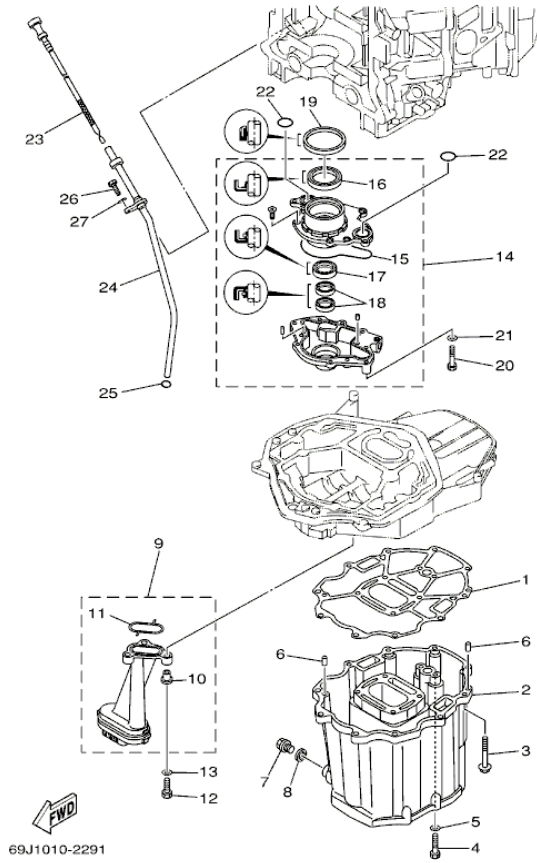

F225TURA 2002 / OIL PAN

©2013 Yamaha Motor Corporation, U.S.A. All rights reserved.

Part List

F225TURA 2002 / OIL PAN

REF - NO	PART NUMBER	PART NAME	QUANTITY	REMARKS
1	69J-15312-00-00	.GASKET, OIL PAN	1	
2	69J-15311-00-5B	OIL PAN	1	
3	97575-08560-00	BOLT, WITH WASHER	10	
4	97095-08035-00	BOLT	2	
5	92995-08600-00	WASHER	2	
6	93608-16M16-00	PIN, DOWEL	2	
7	90340-14M06-00	PLUG, STRAIGHT SCREW	1	
8	90430-14M09-00	.GASKET	1	
9	69J-13411-00-00	STRAINER, OIL	1	
10	90387-06M64-00	.COLLAR	3	
11	69J-13415-00-00	.SEAL, OIL STRAINER	1	
12	97027-06025-00	BOLT, HEXAGON	3	
13	92907-06600-00	WASHER, PLATE	3	
14	69J-13300-00-00	OIL PUMP ASSY	1	
15	69J-13329-00-00	.GASKET, PUMP COVER	1	
16	69J-13338-00-00	.OIL SEAL	1	
17	69J-13119-00-00	.OIL SEAL	1	
18	69J-13631-00-00	.OIL SEAL	2	
19	69J-11355-00-00	.SEAL, CYLINDER 1	1	
20	97095-06040-00	.BOLT	4	
21	92995-06600-00	WASHER	4	
22	93210-25552-00	O-RING	2	
23	69J-15362-00-00	PLUG, OIL LEVEL	1	
24	69J-15377-00-00	GUIDE, INLET	1	
25	93210-19MJ3-00	.O-RING	1	
26	97095-06020-00	BOLT	1	
27	92995-06600-00	WASHER	1	

Part Notes

F225TURA 2002 / OIL PAN

PART NUMBER	NOTE TEXT
90430-14M09-00	OEM: This part number is among the Top 100 Most Popular Marine Maintenance Parts as of August 2013.
69J-13411-00-00	OEM: If you are replacing damaged exhaust components on a 3.1L V6 Fourstroke, two kits have been developed to make choosing and ordering the correct parts easier. Ordering either MAR-EXHKT-03-00 (EXH KIT F200-225 for 2002-2003 models) or MAR-EXHKT-04-00 (EXH KIT F200-250 2004 models and up) will get you everything needed to rebuild the entire exhaust system.

©2013 Yamaha Motor Corporation, U.S.A. All rights reserved.