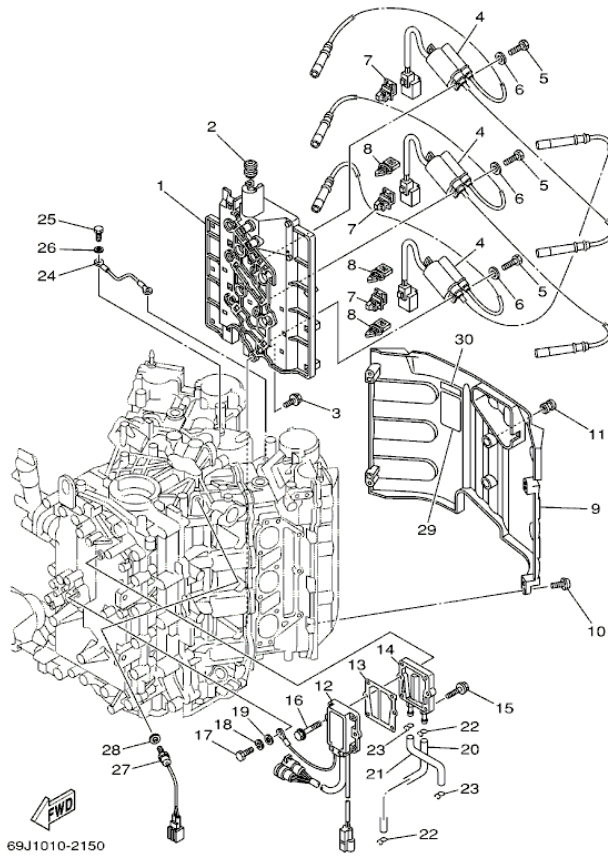

F225TURA 2002 / ELECTRICAL 1

©2013 Yamaha Motor Corporation, U.S.A. All rights reserved.

Part List

F225TURA 2002 / ELECTRICAL 1

REF - NO	PART NUMBER	PART NAME	QUANTITY	REMARKS
1	69J-82316-00-00	BRACKET, IGNITION COIL	1	
2	90480-09M21-00	GROMMET	1	
3	90119-06041-00	BOLT, WITH WASHER	6	
4	69J-82310-00-00	IGNITION COIL ASSY	3	
5	97095-06020-00	BOLT	6	
6	92995-06600-00	WASHER	6	
7	90464-12002-00	.CLAMP	3	
8	90464-07M56-00	CLAMP	3	
9	69J-82314-00-00	COVER, IGNITION COIL	1	
10	90110-06038-00	BOLT, HEXAGON SOCKET HEAD	4	
11	663-82317-01-00	DAMPER, IGNITION COIL	2	
12	69J-81960-01-00	RECTIFIER & REGULATOR ASSY	1	
13	69J-81975-A0-00	PLATE, RECTIFIER FITTING	1	
14	69J-81972-01-1S	COVER, RECTIFIER	1	
15	90119-06MA3-00	BOLT, WITH WASHER	4	
16	90119-06MA5-00	BOLT, WITH WASHER	2	
17	97095-06020-00	BOLT	1	
18	92995-06100-00	WASHER, SPRING	1	
19	92995-06600-00	WASHER	1	
20	69J-12482-00-00	PIPE 2	1	
21	69J-12481-00-00	PIPE 1	1	
22	90467-09M03-00	CLIP	2	
23	90467-08M18-00	CLIP	2	
24	69J-82519-00-00	WIRE, EARTH LEAD	1	
25	97095-06012-00	BOLT	2	
26	92995-06600-00	WASHER	2	
27	61A-85790-00-00	THERMOSENSOR ASSY	1	
28	92990-10600-00	WASHER, PLATE	1	
29	69J-83626-00-00	MARK 6	1	
30	67F-12138-40-00	MARK, CAUTION	1	

Part Notes

F225TURA 2002 / ELECTRICAL 1

PART NUMBER		NOTE TEXT
92995-06100-00		OEM: This part number is among the Top 100 Most Popular Marine Maintenance Parts as of August 2013.
92990-10600-00		OEM: This part number is among the Top 100 Most Popular Marine Maintenance Parts as of August 2013.

©2013 Yamaha Motor Corporation, U.S.A. All rights reserved.