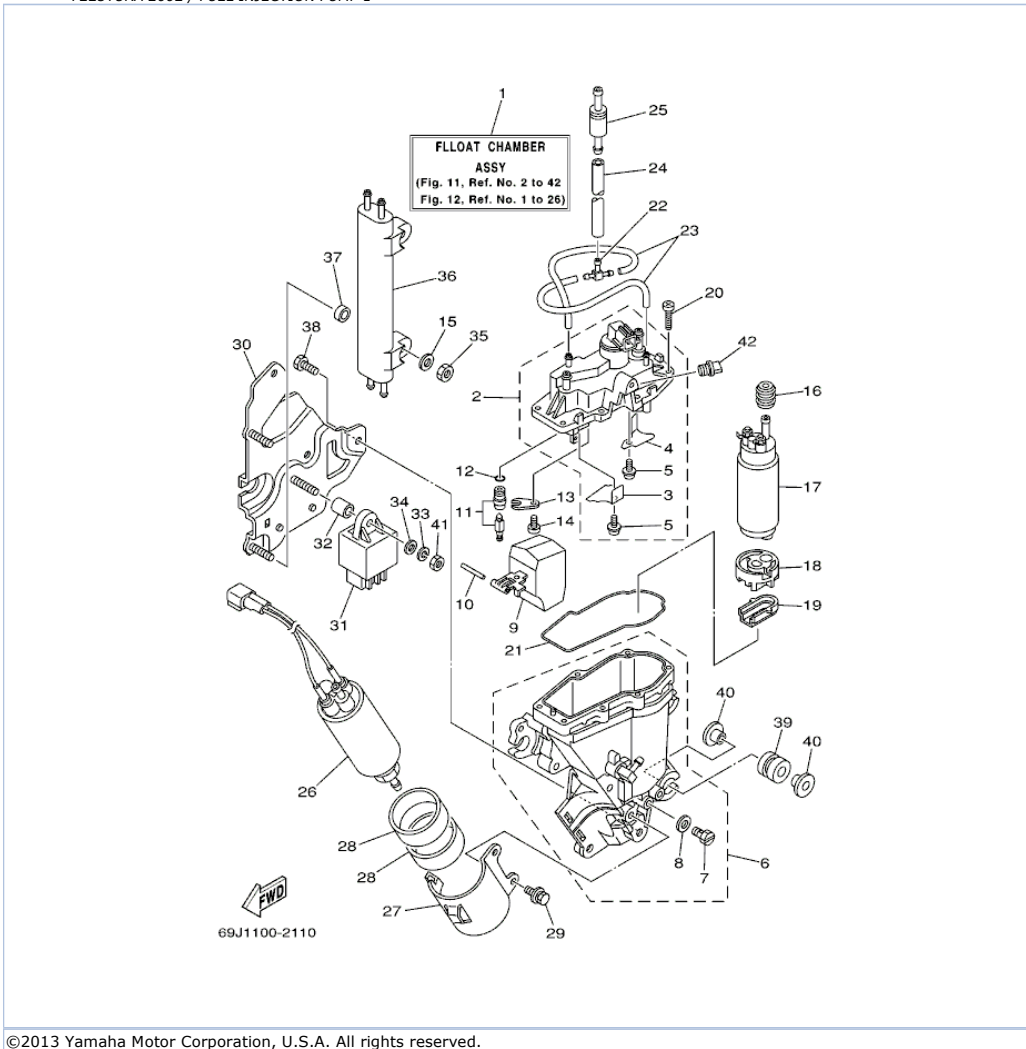

F225TURA 2002 / FUEL INJECTION PUMP 1

©2013 Yamaha Motor Corporation, U.S.A. All rights reserved.

Part List

F225TURA 2002 / FUEL INJECTION PUMP 1

REF - NO	PART NUMBER	PART NAME	QUANTITY	REMARKS
1	69J-14180-00-00	FLOAT CHAMBER ASSY	1	
2	69J-14182-00-00	COVER, FLOAT CHAMBER	1	
3	69J-2411R-00-00	.PLATE 1	1	
4	69J-2411T-00-00	.PLATE 2	1	
5	4SV-24453-00-00	.SCREW	2	
6	69J-14181-00-00	BODY, FLOAT CHAMBER 1	1	
7	266-14191-00-00	.PLUG, DRAIN	1	
8	59V-14962-00-00	.WASHER	1	
9	69J-14985-00-00	FLOAT	1	
10	68V-14386-00-00	.PIN, FLOAT	1	
11	69J-14546-00-00	VALVE, NEEDLE	1	
12	68V-13769-00-00	O-RING	1	
13	68V-14255-00-00	PLATE	1	
14	98507-04008-00	..SCREW, PAN HEAD	1	
15	68V-14357-00-00	WASHER, PLAIN	2	
16	68V-13781-00-00	.DAMPER, PUMP	1	
17	69J-13907-00-00	FUEL PUMP COMP.	1	
18	68V-13915-00-00	FILTER	1	
19	68V-13784-00-00	COVER, PUMP	1	
20	68V-14567-00-00	SCREW	7	
21	68V-14984-00-00	GASKET, FLOAT CHAMBER	1	
22	69J-24379-00-00	.PIPE, JOINT 4	1	
23	69J-14148-00-00	PIPE	2	
24	69J-14197-00-00	PIPE	1	
25	69J-13490-00-00	RELIEF VALVE ASSY	1	
26	69J-24410-00-00	FUEL PUMP ASSY	1	
27	69J-24491-00-00	BRACKET, FUEL PUMP	1	
28	69J-24492-00-00	BUSH, FUEL PUMP	2	
29	69J-24592-00-00	BOLT	2	
30	69J-24422-00-00	PLATE	1	
31	68V-81950-00-00	RELAY ASSY	1	
32	69J-14241-00-00	BUSH	1	
33	68V-14356-00-00	WASHER, SPRING	1	
34	69J-14243-00-00	PLATE	1	
35	69J-14164-00-00	NUT, HOLDING	2	
36	69J-21841-00-00	COOLER	1	
37	68V-14265-00-00	COLLAR	2	
38	69J-14446-00-00	BOLT	3	
39	69J-13593-00-00	DAMPER	4	
40	69J-13716-00-00	.COLLAR	8	
41	95382-06700-00	NUT	1	
42	69J-14225-00-00	CAP	1	

Part Notes

F225TURA 2002 / FUEL INJECTION PUMP 1

PART NUMBER	NOTE TEXT
68V-14984-00-00	OEM: This part number is among the Top 100 Most Popular Marine Maintenance Parts as of August 2013.

©2013 Yamaha Motor Corporation, U.S.A. All rights reserved.