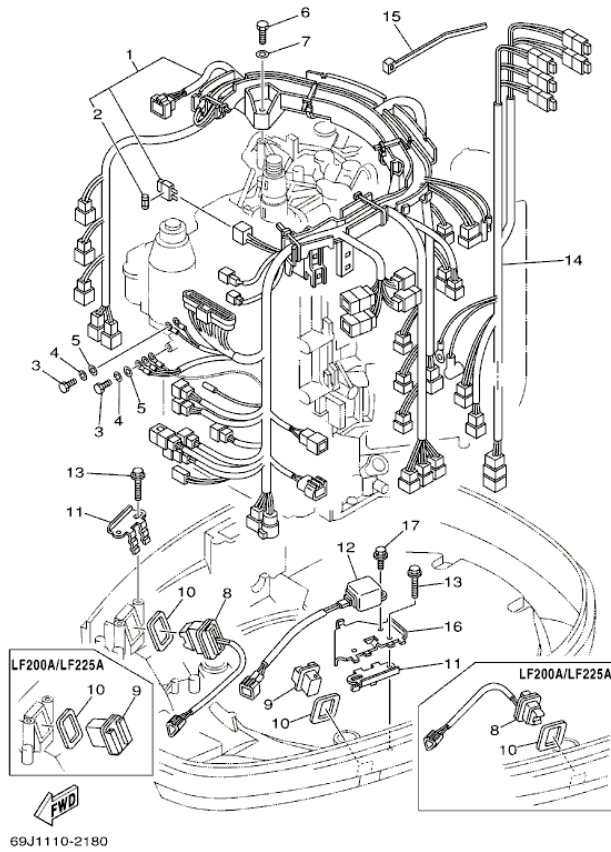

F225TURA 2002 / ELECTRICAL 3

©2013 Yamaha Motor Corporation, U.S.A. All rights reserved.

Part List

F225TURA 2002 / ELECTRICAL 3

REF - NO	PART NUMBER	PART NAME	QUANTITY	REMARKS
1	69J-82590-10-00	WIRE HARNESS ASSY	1	
2	67F-82151-20-00	.FUSE (5A)	2	
3	97095-06020-00	BOLT	2	
4	92995-06100-00	WASHER, SPRING	2	
5	92995-06600-00	WASHER	2	
6	97095-06035-00	BOLT	3	
7	92995-06600-00	WASHER	3	
8	69J-82563-00-00	TRIM & TILT SWITCH ASSY	1	
9	69J-42723-00-8D	COVER, BOTTOM	1	
10	69J-82587-00-00	GASKET	2	
11	69J-83614-00-00	BRACKET	2	
12	69J-86550-00-00	DRIVE ASSY	1	
13	90109-06M86-00	BOLT	4	
14	69J-8259N-00-00	WIRE HARNESS ASSY 3	1	
15	90465-13M18-00	CLAMP	6	
16	69J-86552-00-00	HOLDER, SWITCH	1	
17	90119-06M19-00	BOLT, WITH WASHER	1	

Part Notes

F225TURA 2002 / ELECTRICAL 3

PART NUMBER	NOTE TEXT
92995-06100-00	OEM: This part number is among the Top 100 Most Popular Marine Maintenance Parts as of August 2013.

©2013 Yamaha Motor Corporation, U.S.A. All rights reserved.