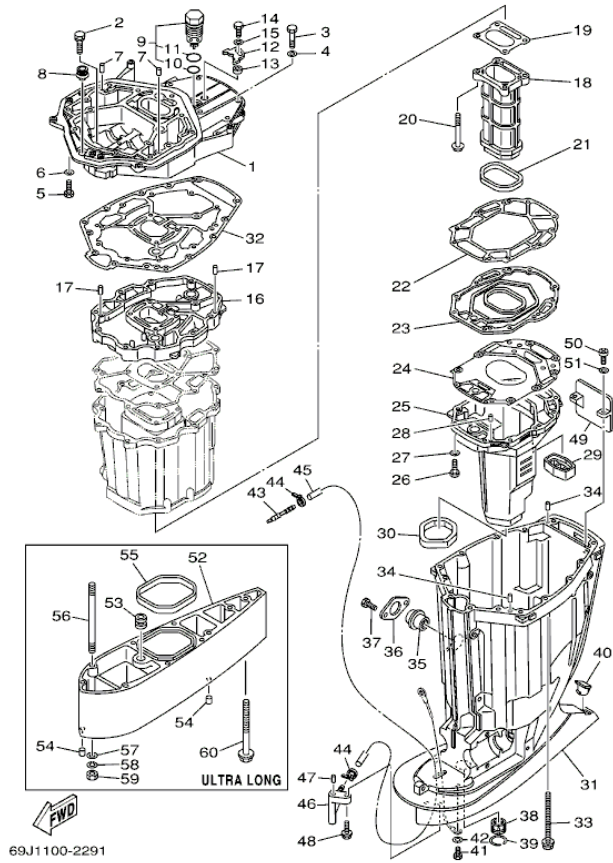

F225TURA 2002 / UPPER CASING

©2013 Yamaha Motor Corporation, U.S.A. All rights reserved.

Part List

F225TURA 2002 / UPPER CASING

REF - NO	PART NUMBER	PART NAME	QUANTITY	REMARKS
1	69J-41137-00-94	GUIDE, EXHAUST	1	
2	90119-08M79-00	BOLT, WITH WASHER	2	
3	97075-10045-00	BOLT	7	
4	92995-10600-00	WASHER	7	
5	97075-10035-00	BOLT	7	
6	92995-10600-00	WASHER	7	
7	93608-16M16-00	PIN, DOWEL	2	
8	6E5-42724-00-00	GROMMET	1	
9	69J-11371-00-00	PRESSURE CONTROL VALVE ASSY	1	
10	93210-28543-00	.O-RING	1	
11	93210-33MG4-00	.O-RING	1	
12	69J-12233-00-00	PLATE, GUIDE STOPPER 1	1	
13	90387-06037-00	COLLAR	1	
14	97095-06020-00	BOLT	1	
15	92995-06600-00	WASHER	1	
16	69J-41131-00-94	MANIFOLD, EXT. 1	1	
17	93608-16M16-00	PIN, DOWEL	2	
18	69J-41132-00-5B	MANIFOLD, EXHAUST	1	
19	69J-41134-A0-00	.GASKET, EXHAUST MANIFOLD	1	
20	97575-08590-00	BOLT, WITH WASHER	4	
21	69J-41138-00-00	.SEAL, EXT. 1	1	
22	69J-41135-A0-00	.GASKET, EXHAUST MANIFOLD	1	
23	69J-45181-00-5B	PLATE	1	
24	69J-41136-A0-00	.GASKET, EXHAUST MANIFOLD 4	1	
25	69J-14711-00-5B	MUFFLER 1	1	
26	97075-08035-00	BOLT	10	
27	92995-08600-00	WASHER	10	
28	93606-19M23-00	PIN, DOWEL	2	
29	69J-45127-00-00	.SEAL	1	
30	69J-45123-00-00	.GASKET, MUFFLER	1	
31	69J-45111-00-8D	CASING, UPPER	1	
32	69J-45113-00-00	.GASKET, UPPER CASING	1	
33	90119-10007-00	BOLT, WITH WASHER	6	
34	93608-16M16-00	PIN, DOWEL	2	
35	69J-15316-00-00	DAMPER 1	1	
36	69J-45152-00-8D	COVER, UPPER CASING 2	1	
37	97095-06014-00	BOLT	2	
38	69J-45318-00-00	BUSHING, DRIVE SHAFT	1	
39	93420-36M01-00	CIRCLIP	1	
40	61A-45155-00-00	CAP	1	
41	97095-06010-00	BOLT	1	
42	92995-06600-00	WASHER	1	
43	6E5-83558-00-00	END, NIPPLE	1	
44	90465-11M10-00	CLAMP	2	
45	90445-07012-00	HOSE (L1457)	1	UR U
45	90445-07010-00	HOSE (L1330)	1	UR X
46	61A-45378-00-00	NIPPLE, HOSE	1	
47	93606-12019-00	.PIN, DOWEL	1	
48	90119-06M17-00	BOLT, WITH WASHER	1	
49	69J-14624-00-00	COVER, EXHAUST	1	
50	97880-06016-00	SCREW, PAN HEAD	2	
51	92990-06600-00	WASHER, PLATE	2	
52	69J-45211-01-8D	EXTENSION	1	U
53	6E5-44366-00-00	DAMPER, WATER SEAL 2	1	U
54	93608-12M05-00	PIN, DOWEL	2	U
55	69J-45159-00-00	DAMPER	1	U
56	90116-10012-00	BOLT, STUD	6	U
57	92990-10600-00	WASHER, PLATE	6	U
58	92990-10100-00	WASHER, SPRING	6	U
59	95380-10600-00	NUT	6	U
60	90119-10008-00	BOLT, WITH WASHER	1	U

Part Notes

F225TURA 2002 / UPPER CASING