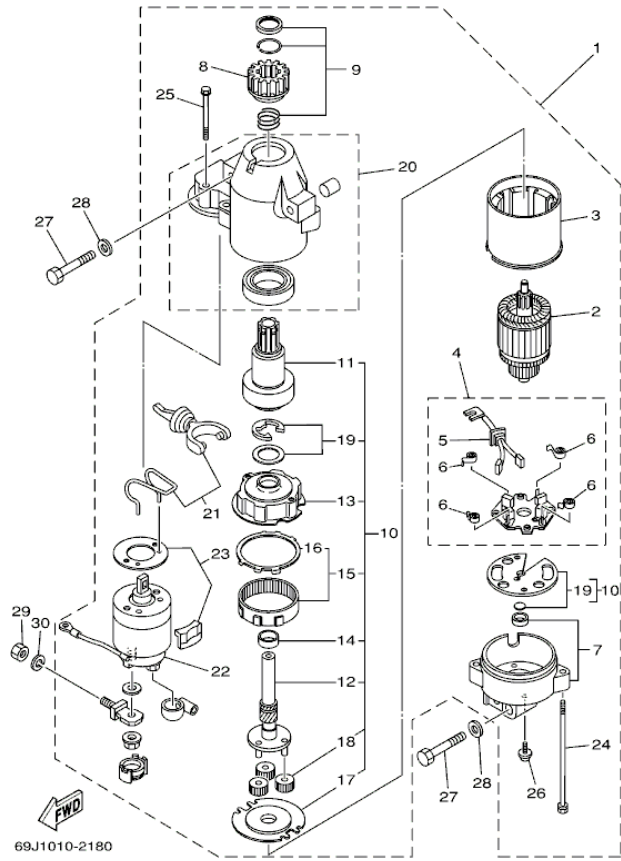

F225TURA 2002 / STARTING MOTOR

©2013 Yamaha Motor Corporation, U.S.A. All rights reserved.

Part List

F225TURA 2002 / STARTING MOTOR

REF - NO	PART NUMBER	PART NAME	QUANTITY	REMARKS
1	69J-81800-00-00	STARTING MOTOR ASSY	1	
2	67F-81850-00-00	.ARMATURE ASSY	1	
3	67F-81810-00-00	.STATOR ASSY	1	
4	69J-81840-00-00	.BRUSH HOLDER ASSY	1	
5	69J-81801-00-00	..BRUSH SET	1	
6	67F-81813-00-00	..SPRING, BRUSH	4	
7	68F-81820-00-00	.REAR BRACKET ASSY	1	
8	67F-81808-00-00	.PINION ASSY	1	
9	67F-81857-00-00	.PINION STOPPER SET	1	
10	67F-81807-00-00	.GEAR ASSY, STARTING MOTOR	1	
11	67F-81832-00-00	..CLUTCH, OVER RUN	1	
12	67F-81836-00-00	..SHAFT, PINION	1	
13	67F-81821-00-00	..BRACKET, CENTER 1	1	
14	67F-81841-00-00	..BEARING	1	
15	67F-81891-00-00	..GEAR, RING	1	
16	67F-8183R-00-00	...GASKET	1	
17	67F-81830-00-00	..BRACKET, CENTER 2	1	
18	67F-8183T-00-00	.GEAR, IDLER	3	
19	67F-81809-00-00	..WASHER KIT	1	
20	69J-81842-00-00	.COVER	1	
21	69J-81839-00-00	.LEVER ASSY	1	
22	69J-81941-00-00	.STARTER RELAY ASSY	1	
23	69J-81869-00-00	.COVER, DUST	1	
24	6K7-81826-10-00	.BOLT	2	
25	69J-81828-00-00	.SCREW 2	2	
26	67F-81846-00-00	.SCREW	2	
27	97013-08045-00	BOLT	3	
28	92903-08600-00	WASHER, PLATE	3	
29	95333-08600-00	NUT	1	
30	92903-08100-00	WASHER, SPRING	1