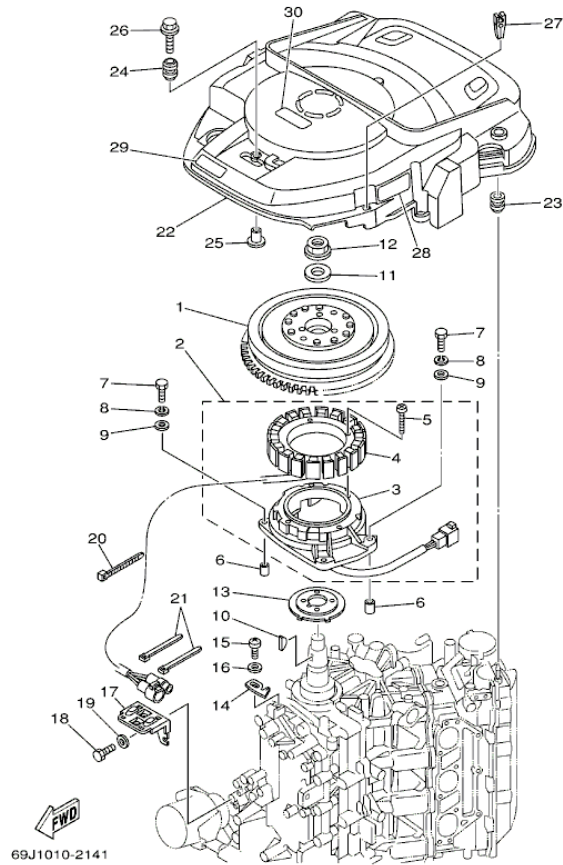

F225TURA 2002 / GENERATOR

©2013 Yamaha Motor Corporation, U.S.A. All rights reserved.

Part List

F225TURA 2002 / GENERATOR

REF - NO	PART NUMBER	PART NAME	QUANTITY	REMARKS
1	69J-81450-01-00	ROTOR ASSY	1	
2	69J-81460-00-00	BASE ASSY	1	
3	69J-85580-00-00	.COIL, PULSER	1	
4	69J-81410-00-00	.STATOR ASSY	1	
5	63D-81345-20-00	.SCREW, WITH WASHER (M6X30)	4	
6	99530-08012-00	PIN, DOWEL	2	
7	97095-06035-00	BOLT	4	
8	92995-06100-00	WASHER, SPRING	4	
9	92995-06600-00	WASHER	4	
10	90280-05015-00	KEY, WOODRUFF	1	
11	90201-24014-00	WASHER, PLATE	1	
12	90179-24002-00	NUT	1	
13	69J-81673-00-00	ROTOR	1	
14	67F-81332-00-00	PLATE, TIMING	1	
15	97885-06010-00	SCREW, PAN HEAD	1	
16	92995-06600-00	WASHER	1	
17	69J-8132G-00-00	PLATE	1	
18	97095-06016-00	BOLT	1	
19	92995-06600-00	WASHER	1	
20	90465-13M18-00	CLAMP	1	
21	90465-14M66-00	CLAMP	2	
22	69J-81337-00-00	COVER, FLYWHEEL	1	
23	663-82317-01-00	DAMPER, IGNITION COIL	2	
24	6A0-82317-00-00	DAMPER, IGNITION COIL	3	
25	624-42542-00-00	PIPE	3	
26	90119-06M59-00	BOLT, WITH WASHER	3	
27	67F-2812A-00-00	.PULLER, FUSE	1	
28	69J-81919-10-00	GRAPHIC, REGULATOR	1	
29	69J-13437-40-00	MARK, CAUTION	1	
30	6A1-83625-41-00	MARK 5	1	

Part Notes

F225TURA 2002 / GENERATOR

PART NUMBER	NOTE TEXT
92995-06100-00	OEM: This part number is among the Top 100 Most Popular Marine Maintenance Parts as of August 2013.

©2013 Yamaha Motor Corporation, U.S.A. All rights reserved.