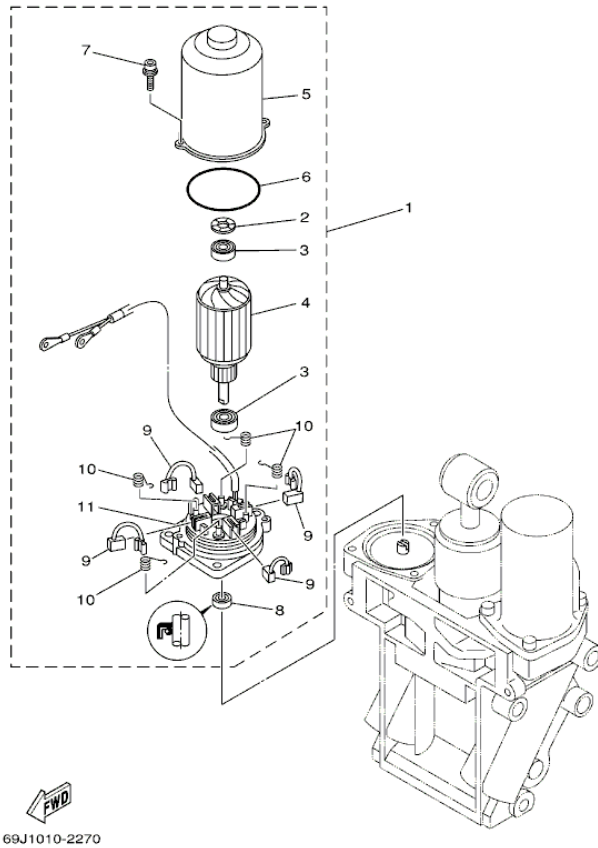

F225TURA 2002 / POWER TRIM TILT ASSY 2

Part List

F225TURA 2002 / POWER TRIM TILT ASSY 2

REF - NO	PART NUMBER	PART NAME	QUANTITY	REMARKS
1	69J-43880-00-00	MOTOR ASSY	1	
2	90206-14N50-00	.WASHER, WAVE	1	
3	93399-999T6-00	.BEARING	2	
4	69J-43805-00-00	.ARMATURE ASSY	1	
5	69J-43804-00-00	.STATOR ASSY	1	
6	69J-43861-00-00	.O-RING	1	
7	69J-43886-00-00	.BOLT	2	
8	69J-43882-00-00	.OIL SEAL	1	
9	69J-43891-00-00	.BRUSH 1	4	
10	69J-4386K-00-00	.SPRING, BRUSH	4	
11	69J-43881-00-00	.FRAME, END	1