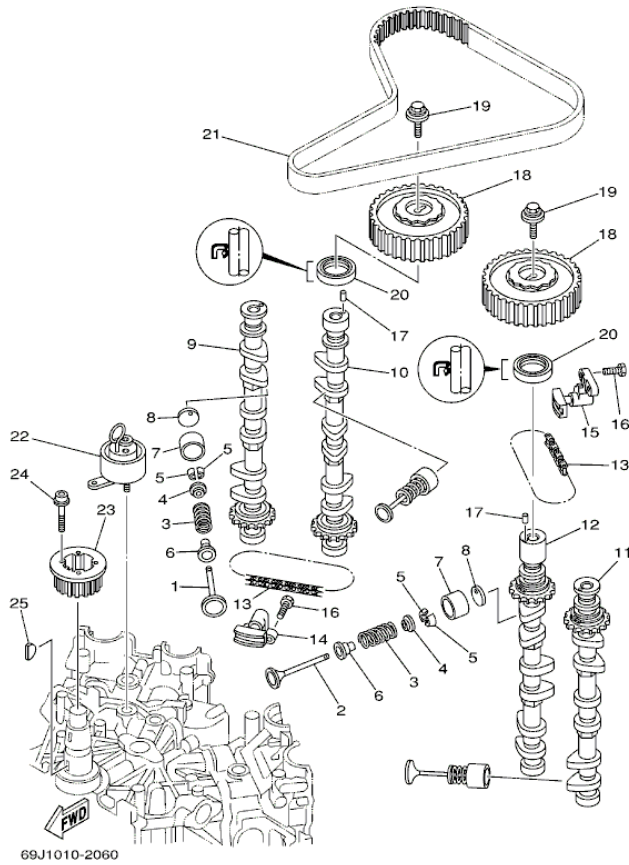

F225TURA 2002 / VALVE

©2013 Yamaha Motor Corporation, U.S.A. All rights reserved.

Part List

F225TURA 2002 / VALVE

REF - NO	PART NUMBER	PART NAME	QUANTITY	REMARKS
1	69J-12111-00-00	VALVE, INTAKE	12	
2	69J-12121-00-00	VALVE, EXHAUST	12	
3	69J-12113-00-00	SPRING, VALVE INNER	24	
4	69J-12117-00-00	RETAINER, VALVE SPRING	24	
5	69J-12118-00-00	COTTER, VALVE	48	
6	69J-12119-00-00	SEAL, VALVE STEM	24	
7	69J-12153-00-00	LIFTER, VALVE	24	
8	69J-12168-00-00	PAD, ADJUSTING (2.320)	24	UR
8	69J-12169-00-00	PAD, ADJUSTING (2.960)	24	UR
8	69J-12168-20-00	PAD, ADJUSTING (2.360)	24	UR
8	69J-12168-30-00	PAD, ADJUSTING (2.380)	24	UR
8	69J-12168-40-00	PAD, ADJUSTING (2.400)	24	UR
8	69J-12168-50-00	PAD, ADJUSTING (2.420)	24	UR
8	69J-12168-60-00	PAD, ADJUSTING (2.440)	24	UR
8	69J-12168-70-00	PAD, ADJUSTING (2.460)	24	UR
8	69J-12168-80-00	PAD, ADJUSTING (2.480)	24	UR
8	69J-12168-90-00	PAD, ADJUSTING (2.500)	24	UR
8	69J-12168-A0-00	PAD, ADJUSTING (2.520)	24	UR
8	69J-12168-B0-00	PAD, ADJUSTING (2.540)	24	UR
8	69J-12168-C0-00	PAD, ADJUSTING (2.560)	24	UR
8	69J-12168-D0-00	PAD, ADJUSTING (2.580)	24	UR
8	69J-12168-E0-00	PAD, ADJUSTING (2.600)	24	UR
8	69J-12168-F0-00	PAD, ADJUSTING (2.620)	24	UR
8	69J-12168-G0-00	PAD, ADJUSTING (2.640)	24	UR
8	69J-12168-H0-00	PAD, ADJUSTING (2.660)	24	UR
8	69J-12168-J0-00	PAD, ADJUSTING (2.680)	24	UR
8	69J-12168-K0-00	PAD, ADJUSTING (2.700)	24	UR
8	69J-12168-L0-00	PAD, ADJUSTING (2.720)	24	UR
8	69J-12168-M0-00	PAD, ADJUSTING (2.740)	24	UR
8	69J-12168-N0-00	PAD, ADJUSTING (2.760)	24	UR
8	69J-12168-P0-00	PAD, ADJUSTING (2.780)	24	UR
8	69J-12168-R0-00	PAD, ADJUSTING (2.800)	24	UR
8	69J-12168-S0-00	PAD, ADJUSTING (2.820)	24	UR
8	69J-12168-T0-00	PAD, ADJUSTING (2.840)	24	UR
8	69J-12168-U0-00	PAD, ADJUSTING (2.860)	24	UR
8	69J-12168-V0-00	PAD, ADJUSTING (2.880)	24	UR
8	69J-12168-W0-00	PAD, ADJUSTING (2.900)	24	UR
8	69J-12168-X0-00	PAD, ADJUSTING (2.920)	24	UR
8	69J-12168-Y0-00	PAD, ADJUSTING (2.940)	24	UR
8	69J-12168-10-00	PAD, ADJUSTING (2.340)	24	UR
9	69J-12171-00-00	CAMSHAFT 1	1	
10	69J-12181-00-00	CAMSHAFT 2	1	
11	69J-12172-00-00	CAMSHAFT 3	1	
12	69J-12182-00-00	CAMSHAFT 4	1	
13	94581-99044-00	CHAIN	2	
14	69J-12210-00-00	TENSIONER ASSY, CAM CHAIN	1	
15	69J-12230-00-00	TENSIONER ASSY, CAM CHAIN 2	1	
16	97013-06025-00	BOLT	4	
17	93605-10108-00	PIN, DOWEL	2	
18	69J-11537-00-00	GEAR, DRIVEN	2	
19	90119-10M06-00	BOLT, WITH WASHER	2	
20	93102-38M59-00	.OIL SEAL	2	
21	69J-46241-00-00	BELT	1	
22	69J-11590-00-00	TENSIONER ASSY	1	
23	69J-11536-00-00	GEAR, DRIVE	1	
24	90110-05010-00	BOLT, HEXAGON SOCKET HEAD	4	
25	90280-04008-00	KEY, WOODRUFF	1	

Part Notes

F225TURA 2002 / VALVE

PART NUMBER	NOTE TEXT
69J-12119-00-00	OEM: This part number is among the Top 100 Most Popular Marine Maintenance Parts as of August 2013.

©2013 Yamaha Motor Corporation, U.S.A. All rights reserved.