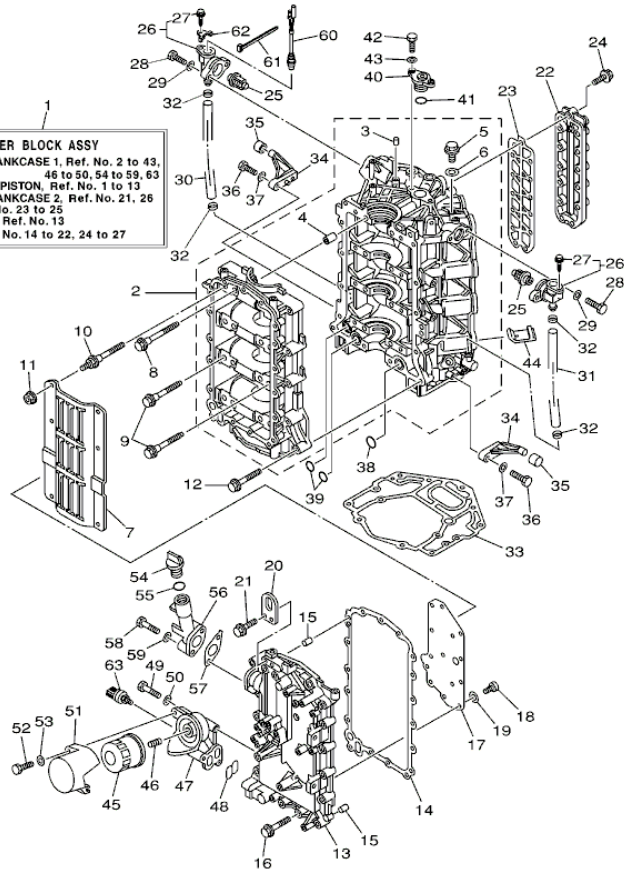

F225TURA 2002 / CYLINDER CRANKCASE 1

**CYLINDER BLOCK ASSY**  
 CYLINDER CRANKCASE 1, Ref. No. 2 to 43,  
 46 to 50, 54 to 59, 63  
 CRANKSHAFT PISTON, Ref. No. 1 to 13  
 CYLINDER CRANKCASE 2, Ref. No. 21, 26  
 VALVE, Ref. No. 23 to 25  
 GENERATOR, Ref. No. 13  
 OIL PAN, Ref. No. 14 to 22, 24 to 27