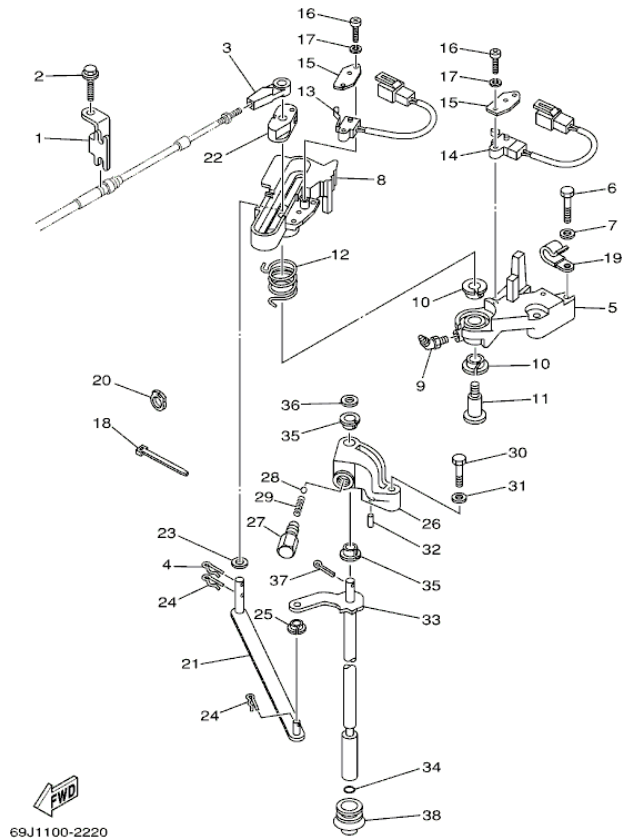

F225TURA 2002 / CONTROL 1

©2013 Yamaha Motor Corporation, U.S.A. All rights reserved.

Part List

F225TURA 2002 / CONTROL 1

REF - NO	PART NUMBER	PART NAME	QUANTITY	REMARKS
1	69J-48531-00-00	BRACKET, REMOTE CONTROL 1	1	
2	90109-06M86-00	BOLT	1	
3	6E5-48344-00-00	CABLE END, REMOTE CONTROL	1	
4	90468-18008-00	CLIP	1	
5	69J-44117-00-1S	BRACKET	1	
6	97095-06035-00	BOLT	2	
7	92995-06600-00	WASHER	2	
8	69J-44176-00-1S	BRACKET	1	
9	93700-06M01-00	NIPPLE, GREASE	1	
10	90386-12069-00	BUSH	2	
11	90109-08019-00	BOLT	1	
12	90508-20020-00	SPRING, TORSION	1	
13	68F-8259F-00-00	SWITCH ASSY	1	
14	69J-8259F-00-00	SWITCH ASSY	1	
15	61A-82588-00-00	PLATE	2	
16	97885-04016-00	SCREW, PAN HEAD	4	
17	92995-04100-00	WASHER	4	
18	90465-11M10-00	CLAMP	1	
19	90465-06M86-00	CLAMP	1	
20	90464-09010-00	CLAMP	1	
21	69J-44121-00-00	LEVER, SHIFT ROD	1	
22	69J-44122-00-00	BUSHING, SHIFT ROD LEVER	1	
23	90202-08M20-00	WASHER, PLATE	1	
24	90468-18008-00	CLIP	2	
25	90386-06M12-00	BUSH	1	
26	69J-44118-00-00	BRACKET	1	
27	648-42715-00-00	BUSHING	1	
28	93501-04M02-00	BALL	1	
29	90501-12082-00	SPRING, COMPRESSION	1	
30	97075-06030-00	BOLT	1	
31	92995-06600-00	WASHER	1	
32	91690-30010-00	PIN, SPRING	1	
33	69J-44120-10-00	HANDLE GEAR SHIFT ASSY	1	UR U
33	69J-44120-00-00	HANDLE GEAR SHIFT ASSY	1	UR X
34	93210-09165-00	O-RING	1	
35	90386-90M90-00	BUSH	2	
36	90201-09M02-00	WASHER, PLATE	1	
37	91490-20015-00	PIN. COTTER	1	
38	6E5-42724-00-00	GROMMET	1