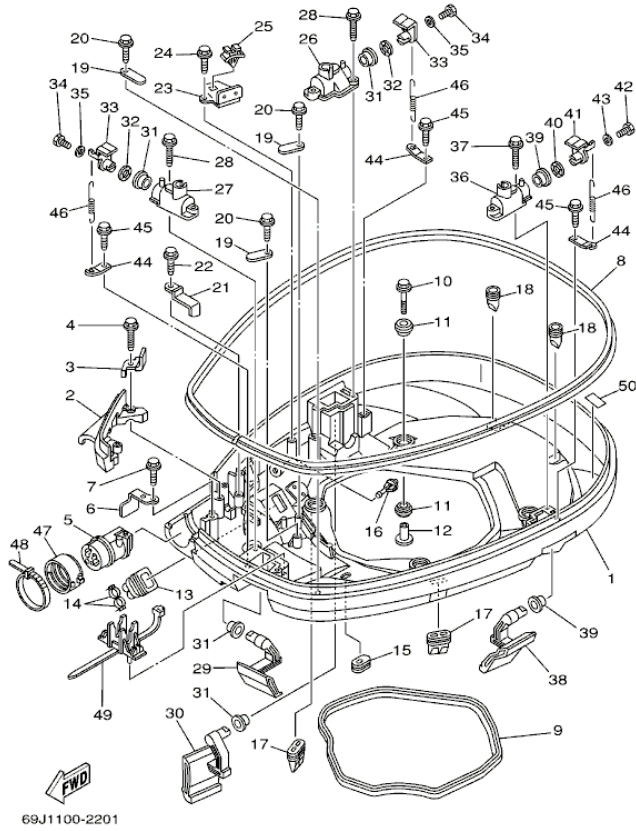

F225TURA 2002 / BOTTOM COWLING 1

©2013 Yamaha Motor Corporation, U.S.A. All rights reserved.

Part List

F225TURA 2002 / BOTTOM COWLING 1

REF - NO	PART NUMBER	PART NAME	QUANTITY	REMARKS
1	69J-42711-00-8D	COWLING, BOTTOM	1	
2	69J-42738-00-5B	PLATE, FITTING	1	
3	69J-42744-00-00	STAY	1	
4	90109-06M82-00	BOLT	2	
5	69J-42725-00-00	GROMMET	1	
6	64D-42738-10-5B	PLATE, FITTING	1	
7	90109-06M86-00	BOLT	1	
8	69J-42615-00-00	SEAL	1	
9	69J-42716-00-00	RUBBER, SEAL 1	1	
10	90119-08M22-00	BOLT, WITH WASHER	4	
11	90480-22M81-00	GROMMET	8	
12	90387-08M37-00	COLLAR	4	
13	6H1-42726-20-00	GROMMET	1	
14	90465-11M10-00	CLAMP	2	
15	61A-42727-00-00	GROMMET	1	
16	69J-44391-00-00	NIPPLE, HOSE	1	
17	69J-42717-00-00	RUBBER, SEAL 2	2	
18	61A-42717-00-00	RUBBER, SEAL 2	2	
19	6E5-82588-00-00	PLATE	3	
20	90109-06M81-00	BOLT	3	
21	90462-20001-00	CLAMP	1	
22	90109-06M86-00	BOLT	1	
23	69J-82554-00-00	STAY, NEUTRAL SWITCH	1	
24	90109-06M86-00	BOLT	1	
25	90464-09M47-00	CLAMP	1	
26	68F-42828-00-5B	PLATE, CLAMP	1	
27	69J-42828-00-5B	PLATE, CLAMP	1	
28	90109-06M82-00	BOLT	4	
29	69J-42815-00-8D	LEVER, CLAMP	1	
30	69J-42817-00-8D	LEVER, CLAMP	1	
31	90386-15M73-00	BUSH	4	
32	90206-15M18-00	WASHER, WAVE	2	
33	68F-42818-00-00	LEVER, CLAMP	2	
34	97095-06020-00	BOLT	2	
35	90201-06068-00	WASHER, PLATE	2	
36	68F-42828-10-5B	PLATE, CLAMP	1	
37	90109-06M82-00	BOLT	2	
38	69J-42816-00-8D	LEVER, CLAMP	1	
39	90386-15M73-00	BUSH	2	
40	90206-15M18-00	WASHER, WAVE	1	
41	67F-42818-00-00	LEVER, CLAMP	1	
42	97095-06020-00	BOLT	1	
43	90201-06068-00	WASHER, PLATE	1	
44	64D-43144-00-00	HOOK, SPRING	3	
45	90109-06M86-00	BOLT	3	
46	90506-16M34-00	SPRING, TENSION	3	
47	68F-42753-00-00	FASTNER	1	AP
48	90464-20258-00	CLAMP	1	AP
49	68V-82594-00-00	CLAMP	1	
50	67F-82377-00-00	LABEL	1