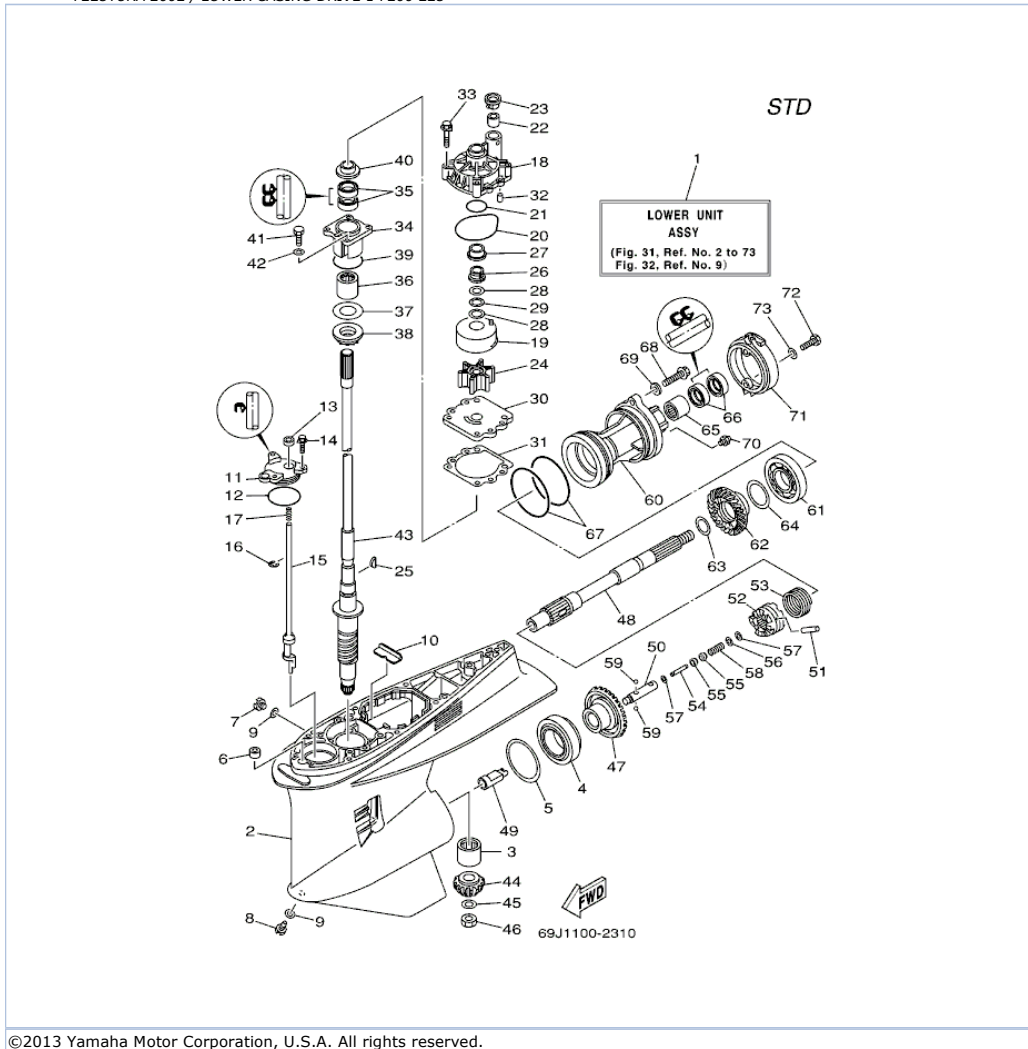

F225TURA 2002 / LOWER CASING DRIVE 1 F200 225

©2013 Yamaha Motor Corporation, U.S.A. All rights reserved.

Part List

F225TURA 2002 / LOWER CASING DRIVE 1 F200 225

REF - NO	PART NUMBER	PART NAME	QUANTITY	REMARKS
1	69J-45300-30-8D	LOWER UNIT ASSY	1	UR U
1	69J-45300-20-8D	LOWER UNIT ASSY	1	UR X
2	61A-45301-03-8D	CASING, LOWER	1	
3	93311-832V2-00	BEARING	1	
4	93332-000W1-00	BEARING	1	
5	61A-45567-00-10	SHIM (T:0.10MM)	1	UR
5	61A-45567-00-12	SHIM (T:0.12MM)	1	UR
5	61A-45567-00-15	SHIM (T:0.15MM)	1	UR
5	61A-45567-00-50	SHIM (T:0.50MM)	1	UR
5	61A-45567-00-30	SHIM (T:0.30MM)	1	UR
5	61A-45567-00-40	SHIM (T:0.40MM)	1	UR
5	61A-45567-00-18	SHIM (T:0.18MM)	1	UR
6	663-44366-00-00	DAMPER, WATER SEAL 2	1	
7	90340-08002-00	PLUG, STRAIGHT SCREW	1	
8	688-45341-10-00	PLUG, DRAIN	1	
9	90430-08020-00	.GASKET	2	
10	61A-45376-00-94	GUIDE, SEAL DAMPER	1	
11	61A-45321-01-00	PLATE	1	
12	93210-64488-00	.O-RING	1	
13	93106-09014-00	.OIL SEAL	1	
14	90119-06M10-00	BOLT, WITH WASHER	3	
15	69J-44150-00-00	SHIFT CAM ASSY	1	
16	99001-08600-00	CIRCLIP	1	
17	90501-11M10-00	SPRING, COMPRESSION	1	
18	61A-44311-01-00	HOUSING, WATER PUMP	1	
19	61A-44322-02-00	.INSERT, CARTRIDGE	1	
20	93210-86M38-00	.O-RING	1	
21	93210-37160-00	.O-RING	1	
22	6E5-44365-00-00	DAMPER, WATER SEAL 1	1	
23	6E5-44312-00-00	COVER, WATER PUMP HOUSING	1	
24	6E5-44352-01-00	.IMPELLER	1	
25	90280-04M05-00	.KEY, WOODRUFF	1	
26	61A-45538-00-00	SPACER 1	1	
27	61A-45527-00-00	COLLAR, DRIVE SHAFT	1	
28	90201-22M01-00	WASHER, PLATE	2	
29	90206-22M19-00	WASHER, WAVE	1	
30	6G5-44323-00-00	.OUTER PLATE, CARTRIDGE	1	
31	6E5-44315-A0-00	.GASKET, WATER PUMP	1	
32	93606-12019-00	.PIN, DOWEL	2	
33	90119-08M14-00	.BOLT, WITH WASHER	4	
34	61A-45331-00-94	HOUSING, BEARING	1	
35	93101-28M16-00	.OIL SEAL	2	
36	93317-330U2-00	BEARING	1	
37	61A-45587-00-10	SHIM (T:0.10MM)	1	UR
37	61A-45587-00-12	SHIM (T:0.12MM)	1	UR
37	61A-45587-00-15	SHIM (T:0.15MM)	1	UR
37	61A-45587-00-50	SHIM (T:0.50MM)	1	UR
37	61A-45587-00-30	SHIM (T:0.30MM)	1	UR
37	61A-45587-00-40	SHIM (T:0.40MM)	1	UR
37	61A-45587-00-18	SHIM (T:0.18MM)	1	UR
38	93341-930U9-00	BEARING	1	
39	93210-55M14-00	.O-RING	1	
40	6E5-45344-00-00	COVER, OIL SEAL	1	
41	97095-08025-00	BOLT	4	
42	92995-08600-00	WASHER	4	
43	69J-45501-00-00	DRIVE SHAFT COMP.	1	UR X
43	61A-45501-30-00	DRIVE SHAFT COMP.	1	UR U
44	69J-45551-00-00	PINION (15T)	1	
45	90201-16M00-00	WASHER, PLATE	1	
46	90170-16M19-00	NUT	1	
47	69J-45560-00-00	GEAR 1 (30T)	1	
48	69J-45611-00-00	SHAFT, PROPELLER	1	
49	69J-45641-00-00	SHIFTER	1	
50	61A-45634-01-00	SLIDE, SHIFT	1	
51	61A-45632-00-00	PIN, CROSS	1	
52	69J-45631-00-00	CLUTCH, DOG	1