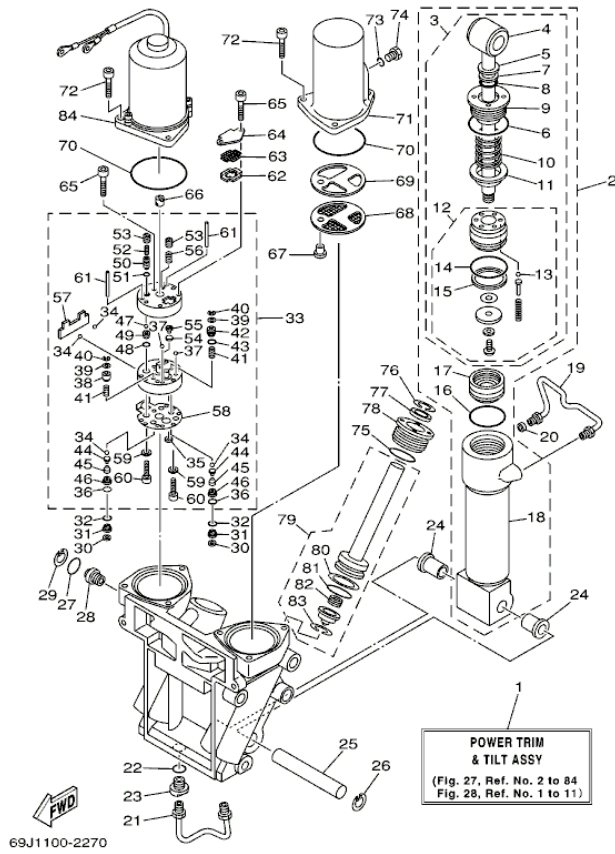

F225TURA 2002 / POWER TRIM TILT ASSY 1

©2013 Yamaha Motor Corporation, U.S.A. All rights reserved.

Part List

F225TURA 2002 / POWER TRIM TILT ASSY 1

REF - NO	PART NUMBER	PART NAME	QUANTITY	REMARKS
1	69J-43800-00-4D	POWER TRIM & TILT ASSY	1	
2	69J-43840-00-00	POWER TILT ASSY	1	
3	69J-43810-00-00	.TILT PISTON SUB ASSY	1	
4	69J-43801-00-00	..ROD	1	
5	93106-19N50-00	..OIL SEAL	1	
6	6H1-43861-00-00	..O-RING	1	
7	6H1-43872-00-00	..RING, BACK UP	1	
8	61A-4389H-00-00	..O-RING	1	
9	61A-43811-00-00	..SCREW, CYLINDER END	1	
10	69J-4384H-00-00	..SPRING	1	
11	69J-4382E-00-00	..ADAPTOR 2	1	
12	69J-4380P-00-00	..PISTON SUB ASSY	1	
13	93505-32038-00	...BALL	5	
14	61A-43861-00-00	...O-RING	1	
15	61A-43871-00-00	...RING, BACK UP	1	
16	61A-43861-00-00	.O-RING	1	
17	6H1-43814-00-00	.PISTON, FREE	1	
18	61A-43813-01-00	.CYLINDER, TILT	1	
19	61A-43835-01-00	PIPE	1	
20	69J-4388J-00-00	PLUG 2	1	
21	69J-43833-00-00	PIPE	1	
22	93210-17239-00	O-RING	1	
23	69J-4388E-00-00	BOLT ,SCREW	1	
24	90386-18M14-00	BUSH	2	
25	61A-43818-00-00	PIN, LOWER SHOCK MOUNT	1	
26	61A-43876-00-00	RING, SNAP	1	
27	93210-18397-00	O-RING	1	
28	69J-43845-00-00	SCREW, MANUAL RELEASE	1	
29	6H1-43875-00-00	RING, SNAP	1	
30	69J-4381C-00-00	.FILTER 3	2	
31	69J-43899-00-00	PLATE STOPPER	2	
32	69J-4389J-00-00	.O-RING	2	
33	69J-43830-00-00	GEAR PUMP ASSY	1	
34	93505-32038-00	.BALL	4	
35	69J-4381C-00-00	.FILTER 3	1	
36	69J-4389J-00-00	.O-RING	2	
37	93503-16003-00	.BALL	2	
38	69J-4384M-00-00	.PISTON, SHUTTLE 2	1	
39	69A-4384F-00-00	.SEAL, MAIN VALVE	2	
40	99001-03600-00	.CIRCLIP	2	
41	69J-43894-00-00	.SPRING, SHUTTLE RETURN	2	
42	69J-43841-00-00	.PISTON, SHUTTLE	1	
43	6H1-43883-00-00	.O-RING	1	
44	65W-4386A-00-00	.PIN, ABSORBER VALVE	2	
45	69J-43853-00-00	.SPRING, MAIN VALVE	2	
46	69J-43893-00-00	.WASHER	2	
47	93501-08001-00	.BALL	2	
48	93210-08391-00	.O-RING	1	
49	69J-43851-00-00	.SEAT, RELIEF VALVE	1	
50	69J-43844-00-00	.PIN, VALVE SUPPORT	1	
51	93210-064A5-00	.O-RING	1	
52	69J-43855-00-00	.SPRING, UP RELIEF	1	
53	69J-43843-00-00	.SCREW, VALVE LOCK	2	
54	6H1-4384G-11-00	.SEAL, RELIEF VALVE	1	
55	6H1-43844-10-00	.PIN, VALVE SUPPORT	1	
56	6H1-43856-10-00	.SPRING, DOWN RELIEF	1	
57	69J-43854-00-00	.SPRING, MANUAL RELEASE	1	
58	69J-4384G-00-00	.SEAL, RELIEF VALVE	1	
59	CS3-4387G-00-00	.WASHER	2	
60	91318-05025-00	.BOLT	2	
61	93604-35236-00	.PIN, DOWEL	2	
62	69J-43871-00-00	RING, BACK UP	1	
63	69J-43816-00-00	FILTER 1	1	
64	69J-4381J-00-00	PLATE	1	
65	91318-05040-00	BOLT	3	
66	69J-43831-00-00	CONNECTOR, SHAFT	1