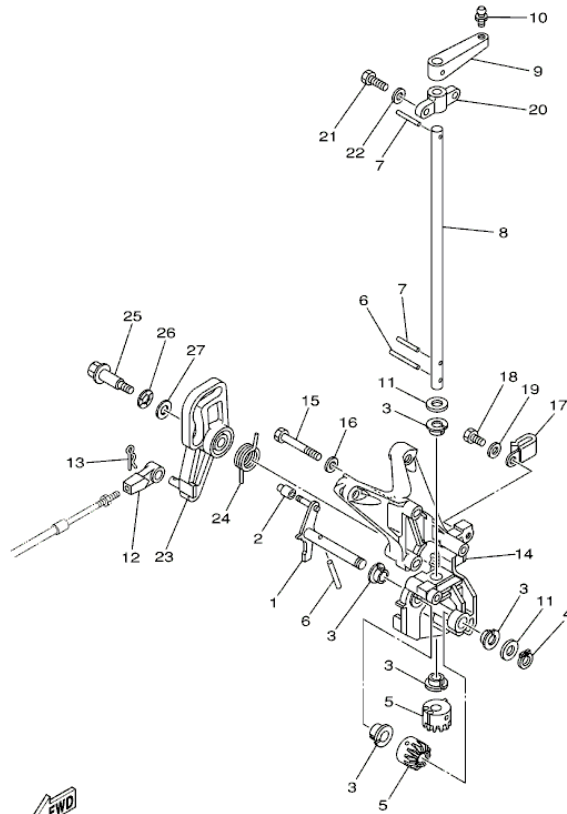

F225TURA 2002 / CONTROL 2

69J1100-2230

©2013 Yamaha Motor Corporation, U.S.A. All rights reserved.

Part List

F225TURA 2002 / CONTROL 2

REF - NO	PART NUMBER	PART NAME	QUANTITY	REMARKS
1	69J-42154-00-00	LEVER, THROTTLE CONTROL	1	
2	68V-42171-00-00	BUSHING	1	
3	90386-10025-00	BUSH	5	
4	93410-10082-00	CIRCLIP	1	
5	69J-42152-00-94	GEAR	2	
6	91690-30025-00	PIN, SPRING	2	
7	91690-30018-00	PIN, SPRING	2	
8	69J-42153-00-00	SHAFT, THROTTLE CONTROL	1	
9	69J-41632-00-94	LEVER, MAGNETO CONTROL	1	
10	663-85518-00-00	JOINT, BALL	1	
11	90201-10M02-00	WASHER, PLATE	2	
12	6E5-48344-00-00	CABLE END, REMOTE CONTROL	1	
13	90468-18008-00	CLIP	1	
14	69J-41661-00-94	BRACKET 1	1	
15	97095-06045-00	.BOLT	5	
16	92995-06600-00	WASHER	5	
17	90465-06M67-00	CLAMP	2	
18	97095-06014-00	BOLT	2	
19	92995-06600-00	WASHER	2	
20	676-41662-00-00	BRACKET 2	1	
21	97095-06020-00	BOLT	2	
22	92995-06600-00	WASHER	2	
23	69J-41213-00-00	CAM, ACCEL.	1	
24	69J-44135-00-00	SPRING	1	
25	90109-06040-00	BOLT	1	
26	90206-10M04-00	WASHER, WAVE	1	
27	90201-10M02-00	WASHER, PLATE	1