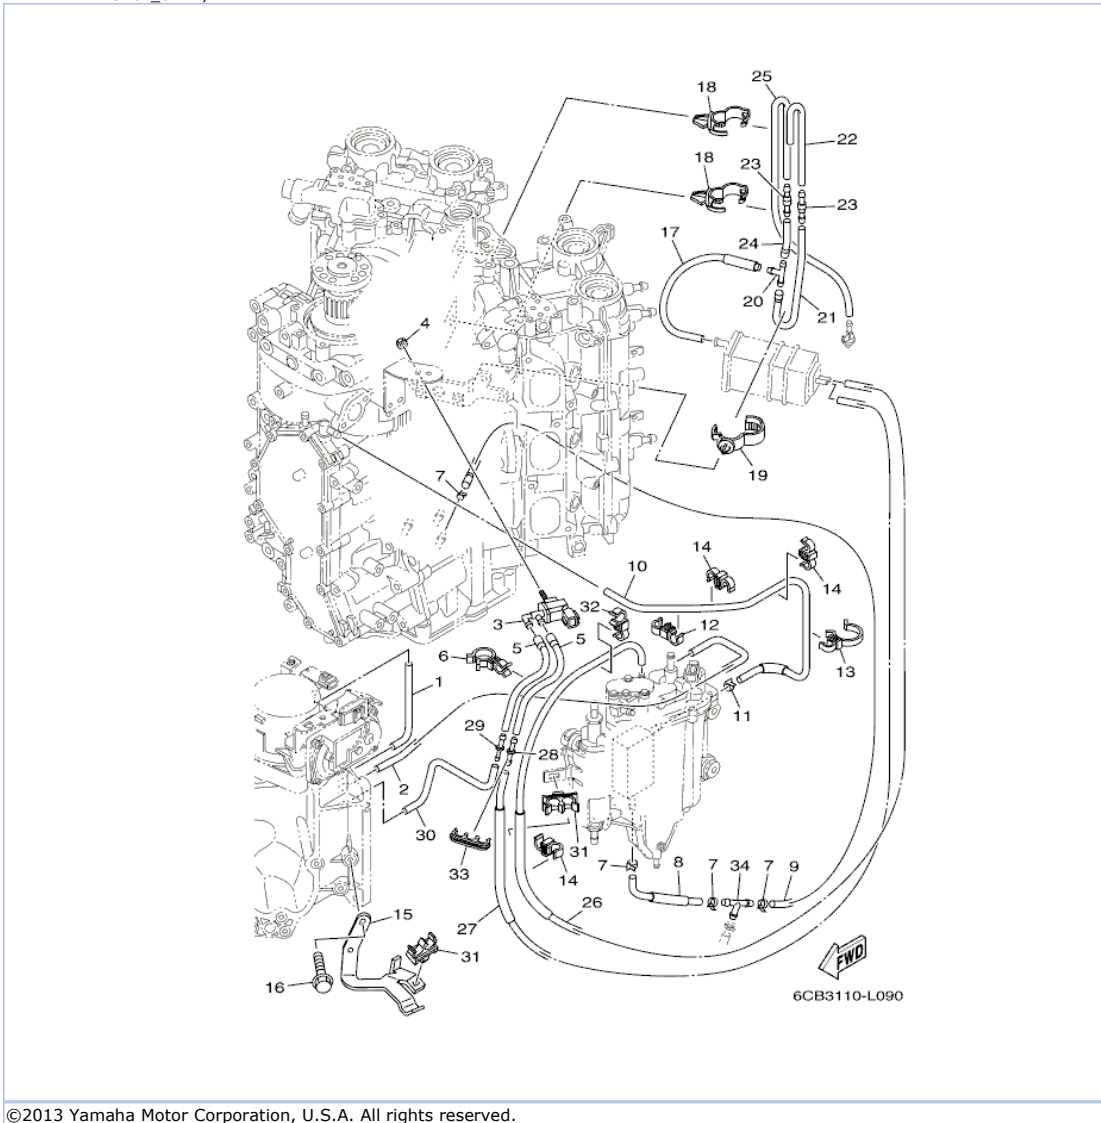

LF225XCA_0411 / INTAKE 2

©2013 Yamaha Motor Corporation, U.S.A. All rights reserved.

Part List

LF225XCA_0411 / INTAKE 2

REF - NO	PART NUMBER	PART NAME	QUANTITY	REMARKS
1	6CB-13533-00-00	HOSE, VACUUM SENSING 4	1	
2	6CB-13532-00-00	HOSE, VACUUM SENSING 3	1	
3	6C5-86120-00-00	SOLENOID VALVE ASSY	1	
4	95380-06600-00	NUT, HEXAGON	1	
5	6CB-2416A-00-00	HOSE	2	
6	90464-23001-00	CLAMP	2	
7	90465-11M10-00	CLAMP	4	
8	6CE-12482-10-00	PIPE 2	1	
9	90445-097F7-00	HOSE (L780)	1	
10	6CB-12484-00-00	PIPE 4	1	
11	90465-11M10-00	CLAMP	1	
12	90464-12010-00	CLAMP	1	
13	90464-26002-00	CLAMP	1	
14	90464-09013-00	CLAMP	3	
15	6CB-13782-00-00	STAY	1	
16	95895-06016-00	BOLT, FLANGE	2	
17	6CB-13545-00-00	HOSE 1	1	
18	90464-20181-00	CLAMP	2	
19	90464-07209-00	CLAMP	1	
20	688-24378-00-00	PIPE, JOINT 3	1	
21	6CB-13546-00-00	HOSE 2	1	
22	6CB-13547-00-00	HOSE 3	1	
23	6E5-21744-00-00	BREATHER	2	
24	6CB-13548-00-00	HOSE, AIR 4	1	
25	6CB-12483-00-00	PIPE 3	1	
26	6CB-1475A-00-00	PIPE 1	1	
27	6CB-1475F-00-00	PIPE 3	1	
28	6G8-24376-00-00	PIPE, JOINT 1	1	
29	6CB-14989-00-00	ORIFICE, AIR VENT	1	
30	6CB-1475G-00-00	PIPE 4	1	
31	90464-11012-00	CLAMP	2	
32	90464-12010-00	CLAMP	1	
33	90464-10011-00	CLAMP	1	
34	688-24378-00-00	PIPE, JOINT 3	1