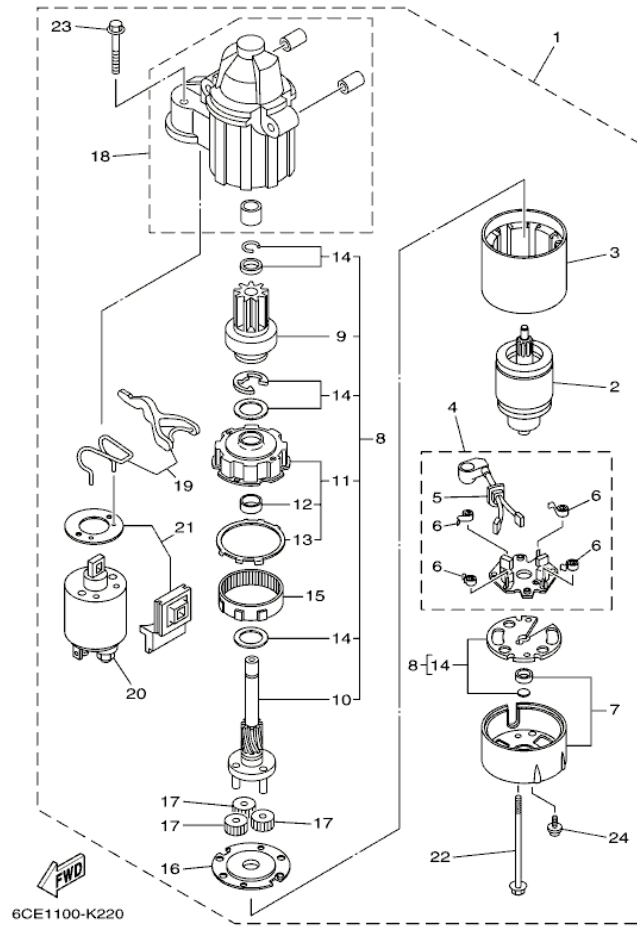

LF225XCA_0411 / STARTING MOTOR

©2013 Yamaha Motor Corporation, U.S.A. All rights reserved.

Part List

LF225XCA_0411 / STARTING MOTOR

REF - NO	PART NUMBER	PART NAME	QUANTITY	REMARKS
1	6CE-81800-00-00	STARTING MOTOR ASSY	1	
2	6CE-81850-00-00	.ARMATURE ASSY	1	
3	6CE-81810-00-00	.STATOR ASSY	1	
4	6CE-81840-00-00	.BRUSH HOLDER ASSY	1	
5	6CE-81801-00-00	..BRUSH SET	1	
6	67F-81813-00-00	..SPRING, BRUSH	4	
7	6CE-81820-00-00	.REAR BRACKET ASSY	1	
8	6CE-81807-00-00	.GEAR ASSY, STARTING MOTOR	1	
9	6CB-81832-00-00	..CLUTCH, OVER RUN	1	
10	6CB-81836-00-00	..SHAFT, PINION	1	
11	6CE-81821-00-00	..BRACKET, CENTER 1	1	
12	67F-81841-00-00	...BEARING	1	
13	67F-8183R-00-00	...GASKET	1	
14	6CB-81809-00-00	..WASHER KIT	1	
15	67F-81891-00-00	.GEAR, RING	1	
16	6CE-81830-00-00	.BRACKET, CENTER 2	1	
17	60V-8183T-00-00	.GEAR, IDLER	3	
18	6CE-81842-00-00	.COVER	1	
19	6CE-81839-00-00	.LEVER ASSY	1	
20	6C5-81941-00-00	.STARTER RELAY ASSY	1	
21	6CE-81869-00-00	.COVER, DUST	1	
22	6CB-81826-00-00	.BOLT	2	
23	69J-81828-00-00	.SCREW 2	2	
24	67F-81846-00-00	.SCREW	2