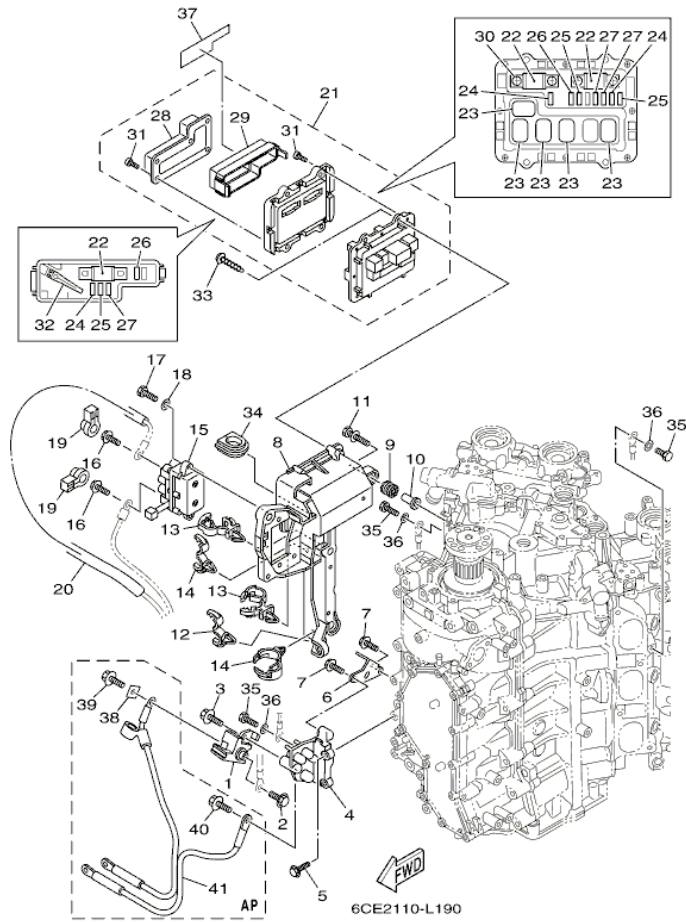

LF225XCA_0411 / ELECTRICAL 3

©2013 Yamaha Motor Corporation, U.S.A. All rights reserved.

Part List

LF225XCA_0411 / ELECTRICAL 3

REF - NO	PART NUMBER	PART NAME	QUANTITY	REMARKS
1	6P2-81925-01-00	TERMINAL	1	
2	95895-08016-00	BOLT, FLANGE	1	
3	95814-08020-00	BOLT, FLANGE	1	
4	6CB-81929-00-00	BRACKET, TERMINAL	1	
5	95895-06020-00	BOLT, FLANGE	2	
6	6CE-82588-00-00	PLATE	1	
7	95895-06016-00	BOLT, FLANGE	2	
8	6CB-81948-01-00	BRACKET	1	
9	64J-85516-00-00	SPACER	5	
10	69M-42758-01-00	COLLAR	5	
11	90119-06M56-00	BOLT, WITH WASHER	5	
12	90464-13249-00	CLAMP	1	
13	90464-12183-00	CLAMP	2	
14	90464-20181-00	CLAMP	2	
15	6AW-81950-00-00	RELAY ASSY	1	
16	97595-06610-00	BOLT, WITH WASHER	2	
17	97013-06020-00	BOLT	2	
18	92903-06600-00	WASHER, PLATE	2	
19	6P2-8183X-00-00	CAP, TERMINAL	2	
20	90446-15003-00	HOSE (L100)	1	
21	6CE-82170-00-00	FUSE BOX ASSY	1	
22	6CE-82151-00-00	.FUSE (100A)	3	
23	68F-8195A-00-00	.RELAY ASSY	5	
24	67F-82151-40-00	.FUSE (10A)	3	
25	67F-82151-50-00	.FUSE (15A)	3	
26	67F-82151-00-00	.FUSE (20A)	2	
27	67F-82151-10-00	.FUSE (30A)	3	
28	6CB-81639-00-00	.COVER	1	
29	6CB-85544-00-00	.CASE	1	
30	68F-82846-00-00	.SCREW, PAN HEAD (M5)	4	
31	6P2-82113-00-00	.SCREW	13	
32	67F-2812A-00-00	.PULLER, FUSE	1	
33	97780-50620-00	SCREW, TAPPING	4	
34	6P2-81336-00-00	GROMMET	1	
35	97095-06016-00	BOLT	5	
36	92995-06600-00	WASHER	5	
37	6CE-81919-20-00	GRAPHIC, REGULATOR	1	
38	6CB-81923-00-00	WASHER	1	AP
39	95895-08016-00	BOLT, FLANGE	1	AP
40	95895-08016-00	BOLT, FLANGE	1	AP
41	6CB-82105-00-00	BATTERY CABLE	1	AP