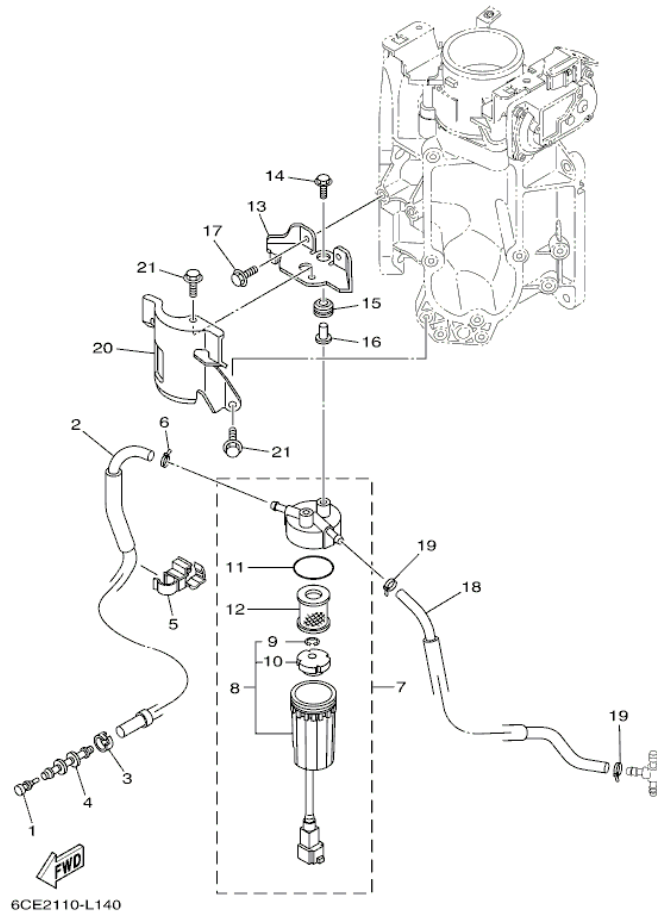

LF225XCA_0411 / FUEL 1

©2013 Yamaha Motor Corporation, U.S.A. All rights reserved.

Part List

LF225XCA_0411 / FUEL 1

REF - NO	PART NUMBER	PART NAME	QUANTITY	REMARKS
1	689-85547-00-00	DAMPER	1	
2	6CB-24314-11-00	PIPE 4	1	
3	6E5-24351-51-00	BAND 1	1	
4	6AW-24377-01-00	PIPE, JOINT 2	1	
5	90464-12012-00	CLAMP	1	
6	90465-11M10-00	CLAMP	1	
7	6P3-24560-22-00	FILTER ASSY	1	
8	6P3-24562-21-00	.CUP, FILTER	1	
9	6P3-24519-00-00	..CLIP	1	
10	6P3-24469-00-00	..FLOAT, WATER LEVEL	1	
11	6P3-24564-00-00	.GASKET	1	
12	6P3-24563-01-00	.ELEMENT, FILTER	1	
13	6CB-24566-00-00	BRACKET, FILTER	1	
14	90119-06M17-00	BOLT, WITH WASHER	2	
15	90480-10M23-00	GROMMET	2	
16	90387-06M60-00	COLLAR	2	
17	95895-06016-00	BOLT, FLANGE	2	
18	6CB-24313-10-00	PIPE 3	1	
19	90465-11M10-00	CLAMP	2	
20	6CB-24596-01-00	COVER	1	
21	95895-06014-00	BOLT, FLANGE	2	

Part Notes

LF225XCA_0411 / FUEL 1

PART NUMBER	NOTE TEXT
6P3-24564-00-00	OEM: This part number is among the Top 100 Most Popular Marine Maintenance Parts as of August 2013.

©2013 Yamaha Motor Corporation, U.S.A. All rights reserved.