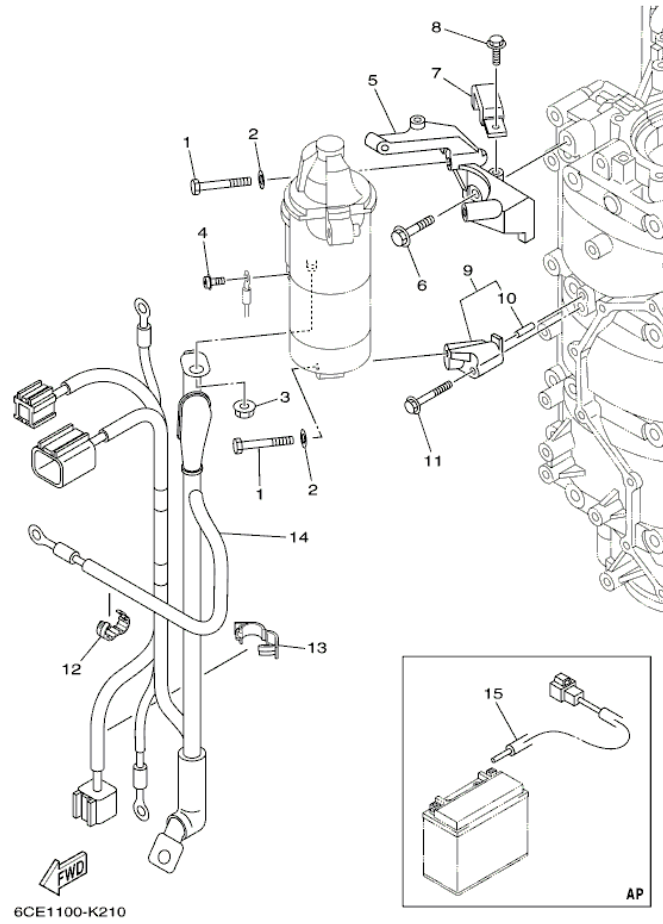

LF225XCA_0411 / ELECTRICAL 5

©2013 Yamaha Motor Corporation, U.S.A. All rights reserved.

Part List

LF225XCA_0411 / ELECTRICAL 5

REF - NO	PART NUMBER	PART NAME	QUANTITY	REMARKS
1	97013-08045-00	BOLT	3	
2	92903-08600-00	WASHER, PLATE	3	
3	90179-08003-00	NUT	1	
4	90159-04005-00	SCREW, WITH WASHER	1	
5	6CB-81822-01-00	BRACKET, STARTING MOTOR	1	
6	90105-08M87-00	BOLT, FLANGE	2	
7	6CB-81443-00-00	CLAMP, LEAD 1	1	
8	95895-06016-00	BOLT, FLANGE	1	
9	6CB-81823-00-00	STAY, STARTING MOTOR	1	
10	93606-12019-00	.PIN, DOWEL	1	
11	90105-06151-00	BOLT, FLANGE	1	
12	90464-13227-00	CLAMP	1	
13	90464-18004-00	CLAMP	1	
14	6CE-8259M-00-00	WIRE HARNESS ASSY 2	1	
15	6CE-81949-00-00	WIRE, LEAD (ISOLATOR CABLE)	1	AP