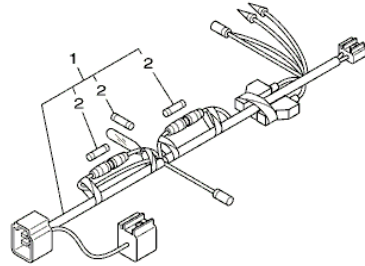

LF225XCA_0411 / OPTIONAL PARTS

6AX4110-K350

©2013 Yamaha Motor Corporation, U.S.A. All rights reserved.

Part List

LF225XCA_0411 / OPTIONAL PARTS

REF - NO	PART NUMBER	PART NAME	QUANTITY	REMARKS
1	6Y8-81315-00-00	LEAD WIRE ASSY	1	
2	6TA-82151-00-00	.FUSE(5A)	3