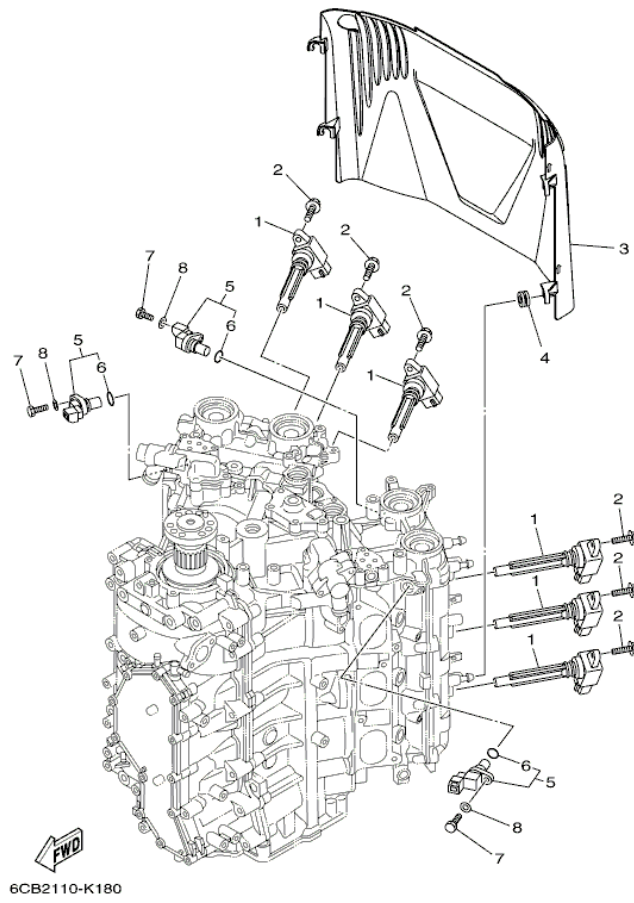

LF225XCA_0411 / ELECTRICAL 2

6CB2110-K180

©2013 Yamaha Motor Corporation, U.S.A. All rights reserved.

Part List

LF225XCA_0411 / ELECTRICAL 2

REF - NO	PART NUMBER	PART NAME	QUANTITY	REMARKS
1	6CB-82310-00-00	IGNITION COIL ASSY	6	
2	95895-06025-00	BOLT, FLANGE	6	
3	6CB-82314-00-00	COVER, IGNITION COIL	1	
4	90480-12314-00	GROMMET	4	
5	6P2-85896-00-00	SENSOR, CAM POSITION	3	
6	6P2-85075-00-00	.O-RING	1	
7	97095-06020-00	BOLT	3	
8	92995-06600-00	WASHER	3	

Part Notes

LF225XCA_0411 / ELECTRICAL 2

PART NUMBER	NOTE TEXT
90480-12314-00	OEM: GROMMET used on F115TLR and F/LF115TXR 0510 Production and Later

©2013 Yamaha Motor Corporation, U.S.A. All rights reserved.