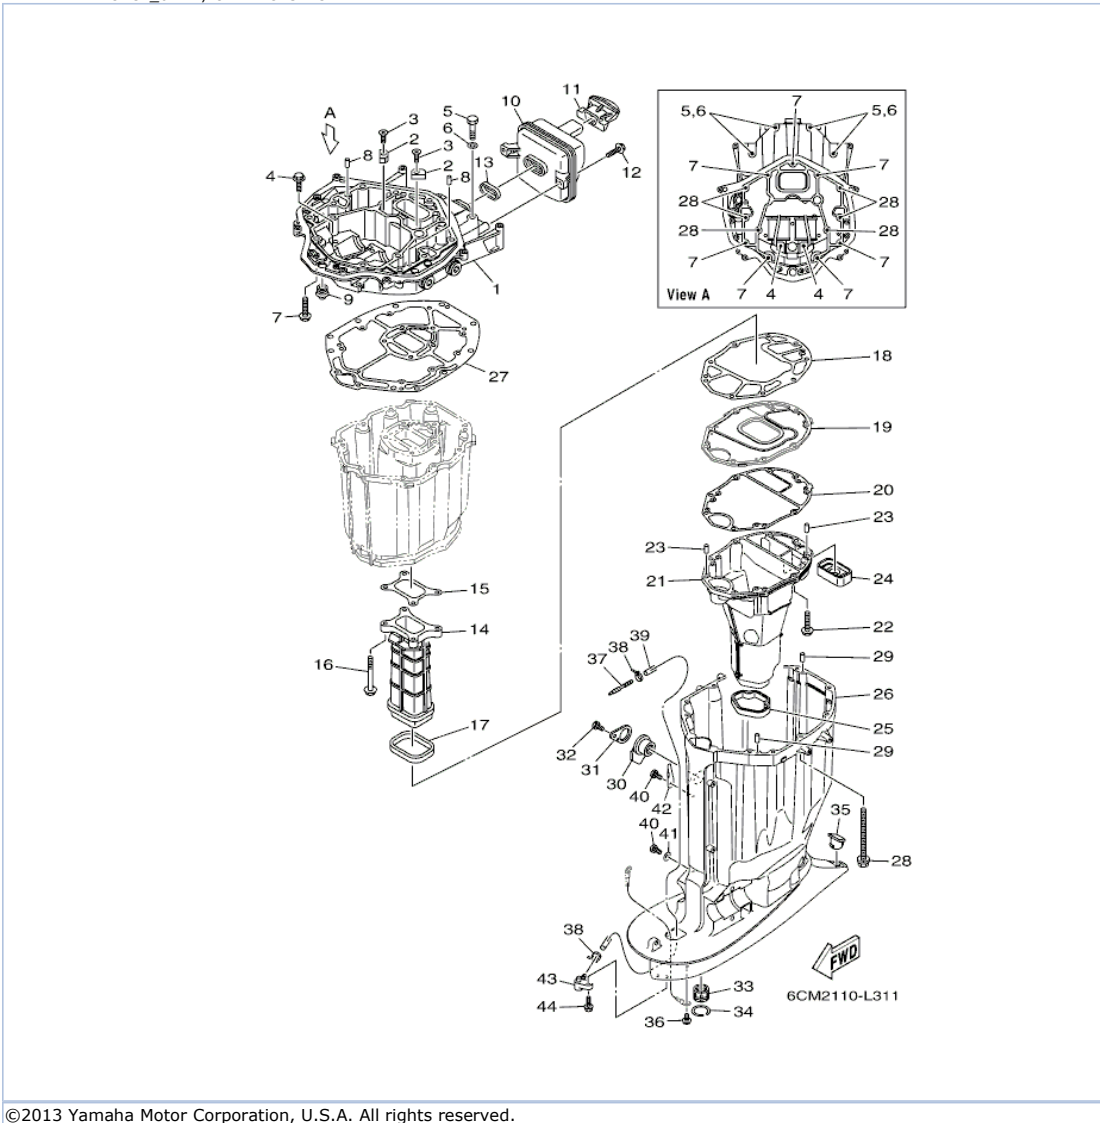

LF225XCA_0411 / UPPER CASING

©2013 Yamaha Motor Corporation, U.S.A. All rights reserved.

Part List

LF225XCA_0411 / UPPER CASING

REF - NO	PART NUMBER	PART NAME	QUANTITY	REMARKS
1	6CE-41137-00-CA	GUIDE, EXHAUST	1	
2	63P-11325-11-00	ANODE	2	
3	90151-06M02-00	SCREW, COUNTERSUNK	2	
4	90119-08102-00	BOLT, WITH WASHER	2	
5	97075-10045-00	BOLT	4	
6	92995-10600-00	WASHER	4	
7	97575-10535-00	BOLT, WITH WASHER	7	
8	93608-16M16-00	PIN, DOWEL	2	
9	6E5-42724-00-00	GROMMET	1	
10	6CB-14750-00-00	SILENCER ASSY	1	UR 6CM:1000310-
11	6CB-42769-01-00	SEAL, RUBBER	1	UR 6CM:1000310-
12	95875-06020-00	BOLT, FLANGE	2	
13	6CB-14755-00-00	.GASKET, SILENCER	1	
14	6CB-41132-00-9S	MANIFOLD, EXHAUST	1	
15	6CB-41134-00-00	.GASKET, EXHAUST MANIFOLD	1	
16	97575-08560-00	BOLT, WITH WASHER	4	
17	6CB-41138-00-00	.SEAL, EXT. 1	1	
18	6CB-41135-00-00	.GASKET, EXHAUST MANIFOLD	1	
19	6CE-45181-00-9S	PLATE	1	
20	6CE-41136-00-00	.GASKET, EXHAUST MANIFOLD 4	1	
21	6CE-14711-00-9S	MUFFLER 1	1	
22	97575-08535-00	BOLT, WITH WASHER	9	
23	93606-19M23-00	PIN, DOWEL	2	
24	6CE-45127-00-00	.SEAL	1	
25	6CE-45123-00-00	.GASKET, MUFFLER	1	
26	6CE-45111-00-8D	CASING, UPPER	1	
27	6CB-45113-00-00	.GASKET, UPPER CASING	1	
28	90119-10007-00	BOLT, WITH WASHER	6	
29	93608-16M16-00	PIN, DOWEL	2	
30	6BB-15316-00-00	DAMPER 1	1	
31	6BB-45152-01-00	COVER, UPPER CASING 2	1	
32	97095-06014-00	BOLT	1	
33	69J-45318-01-00	BUSHING, DRIVE SHAFT	1	
34	93420-36M01-00	CIRCLIP	1	
35	61A-45155-00-00	CAP	1	
36	95895-06010-00	BOLT, FLANGE	1	
37	6E5-83558-00-00	END, NIPPLE	1	
38	90465-11M10-00	CLAMP	2	
39	90445-07032-00	HOSE (L1920)	1	X(25.3")
40	97095-06010-00	BOLT	2	
41	90201-06M02-00	WASHER, PLATE	1	
42	90462-10061-00	CLAMP	1	
43	63P-45379-00-00	NIPPLE, HOSE	1	
44	90119-06M18-00	BOLT, WITH WASHER	1