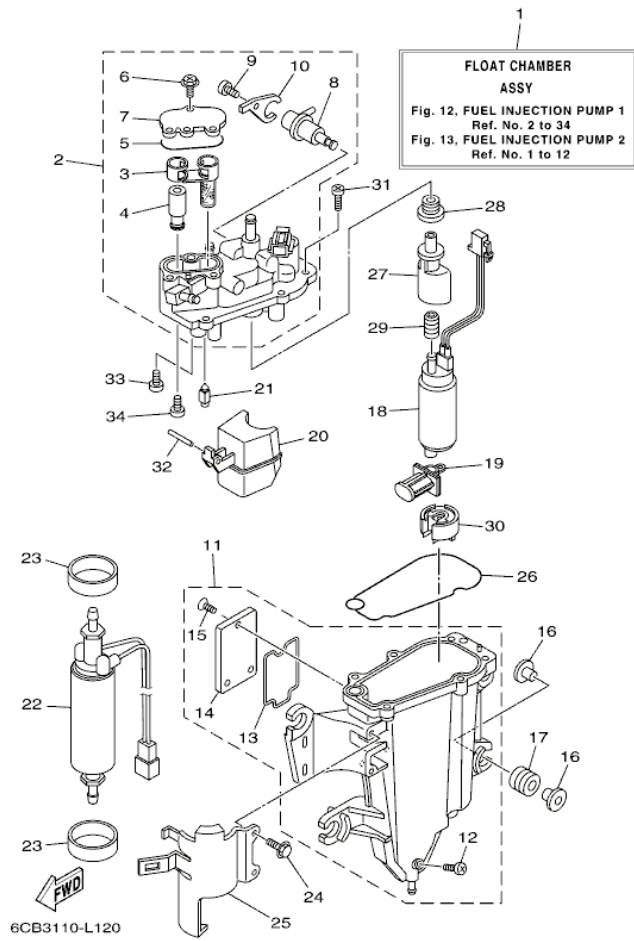

LF225XCA_0411 / FUEL INJECTION PUMP 1

©2013 Yamaha Motor Corporation, U.S.A. All rights reserved.

Part List

LF225XCA_0411 / FUEL INJECTION PUMP 1

REF - NO	PART NUMBER	PART NAME	QUANTITY	REMARKS
1	6CB-14180-03-00	FLOAT CHAMBER ASSY	1	
2	6CB-14182-01-00	COVER, FLOAT CHAMBER	1	
3	6CB-24501-01-00	.FILTER, FUEL	1	
4	6CB-24460-00-00	.RELIEF VALVE ASSY	1	
5	6CB-13016-00-00	.O-RING	1	
6	6CB-14216-00-00	.SCREW	3	
7	6CB-24217-00-00	.COVER	1	
8	6CB-13906-01-00	.REGULATOR, PRESSURE	1	
9	6CB-14564-00-00	.SCREW	1	
10	6CB-14146-00-00	.PLATE	1	
11	6CB-14181-00-00	BODY, FLOAT CHAMBER 1	1	
12	6P2-14191-00-00	.PLUG, DRAIN	1	
13	6CB-14239-00-00	.SEAL	1	
14	6CB-24452-00-00	.COVER	1	
15	6CB-14429-00-00	.SCREW	3	
16	69J-13716-00-00	.COLLAR	8	
17	6CB-13593-00-00	.DAMPER	4	
18	6CB-13907-10-00	FUEL PUMP COMP.	1	
19	63P-13915-00-00	FILTER	1	
20	6CB-14985-00-00	FLOAT	1	
21	6CB-14546-00-00	VALVE, NEEDLE	1	
22	6CB-24410-00-00	FUEL PUMP ASSY	1	
23	6CB-24492-00-00	BUSH, FUEL PUMP	2	
24	6CB-24592-00-00	BOLT	2	
25	6CB-24491-00-00	BRACKET, FUEL PUMP	1	
26	6CB-14984-00-00	GASKET, FLOAT CHAMBER	1	
27	6AW-13132-00-00	JOINT	1	
28	6CB-1447B-00-00	BUSH 1	1	
29	6AW-13781-00-00	DAMPER, PUMP	1	
30	6AW-13784-00-00	COVER, PUMP	1	
31	63P-14567-00-00	SCREW	6	
32	6P2-14386-00-00	PIN, FLOAT	1	
33	4SV-24453-00-00	SCREW	1	
34	98507-04008-00	..SCREW, PAN HEAD	1	

Part Notes

LF225XCA_0411 / FUEL INJECTION PUMP 1

PART NUMBER	NOTE TEXT
63P-13915-00-00	OEM: This part number is among the Top 100 Most Popular Marine Maintenance Parts as of August 2013.

©2013 Yamaha Motor Corporation, U.S.A. All rights reserved.