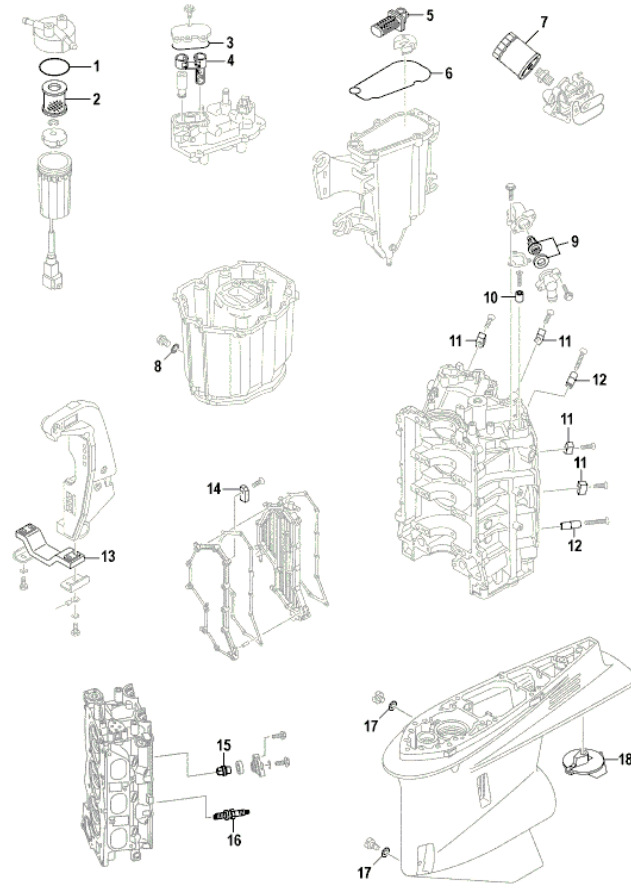

LF225XCA\_0411 / SCHEDULED SERVICE PARTS

©2013 Yamaha Motor Corporation, U.S.A. All rights reserved.

Part List

LF225XCA\_0411 / SCHEDULED SERVICE PARTS

REF - NO	PART NUMBER	PART NAME	QUANTITY	REMARKS
1	6P3-24564-00-00	.GASKET	1	FUEL 1 (REF 11)
2	6P3-24563-01-00	ELEMENT, FILTER	1	FUEL 1 (REF 12)
3	6CB-13016-00-00	.O-RING	1	FUEL INJECTION PUMP 1 (REF 5)
4	6CB-24501-01-00	.FILTER, FUEL	1	FUEL INJECTION PUMP 1 (REF 3)
5	63P-13915-00-00	FILTER	1	FUEL INJECTION PUMP 1 (REF 19)
6	6CB-14984-00-00	GASKET, FLOAT CHAMBER	1	FUEL INJECTION PUMP 1 (REF 26)
7	N26-13440-00-00	ELEMENT ASSY, OIL CLEANER	1	CYLINDER CRANKCASE 1 (REF 36)
8	90430-14M09-00	.GASKET	1	OIL PAN (REF 5)
9	6CE-12411-00-00	THERMOSTAT	2	CYLINDER CRANKCASE 1 (REF 21)
10	68T-11325-00-00	ANODE	2	CYLINDER CRANKCASE 1 (REF 32)
11	6AW-1132P-00-00	ANODE 5	4	CYLINDER CRANKCASE 1 (REF 30)
12	6AW-1132N-01-00	ANODE 4	2	CYLINDER CRANKCASE 1 (REF 34)
13	6G5-45251-02-00	ANODE	1	BRACKET 1 (REF 2)
14	63P-11325-01-00	ANODE	2	CYLINDER CRANKCASE 1 (REF 19)
15	67F-11325-01-00	.ANODE	8	CYLINDER CRANKCASE 2 (REF 20)
16	LFR-6A110-00-00	PLUG, SPARK (NGK LFR6A-11)	6	CYLINDER CRANKCASE 2 (REF 46)
17	90430-08020-00	.GASKET	2	LOWER CASING DRIVE 3 (REF 6)
18	61A-45371-00-00	TAB-TRIM	1	LOWER CASING DRIVE 4 (REF 15)