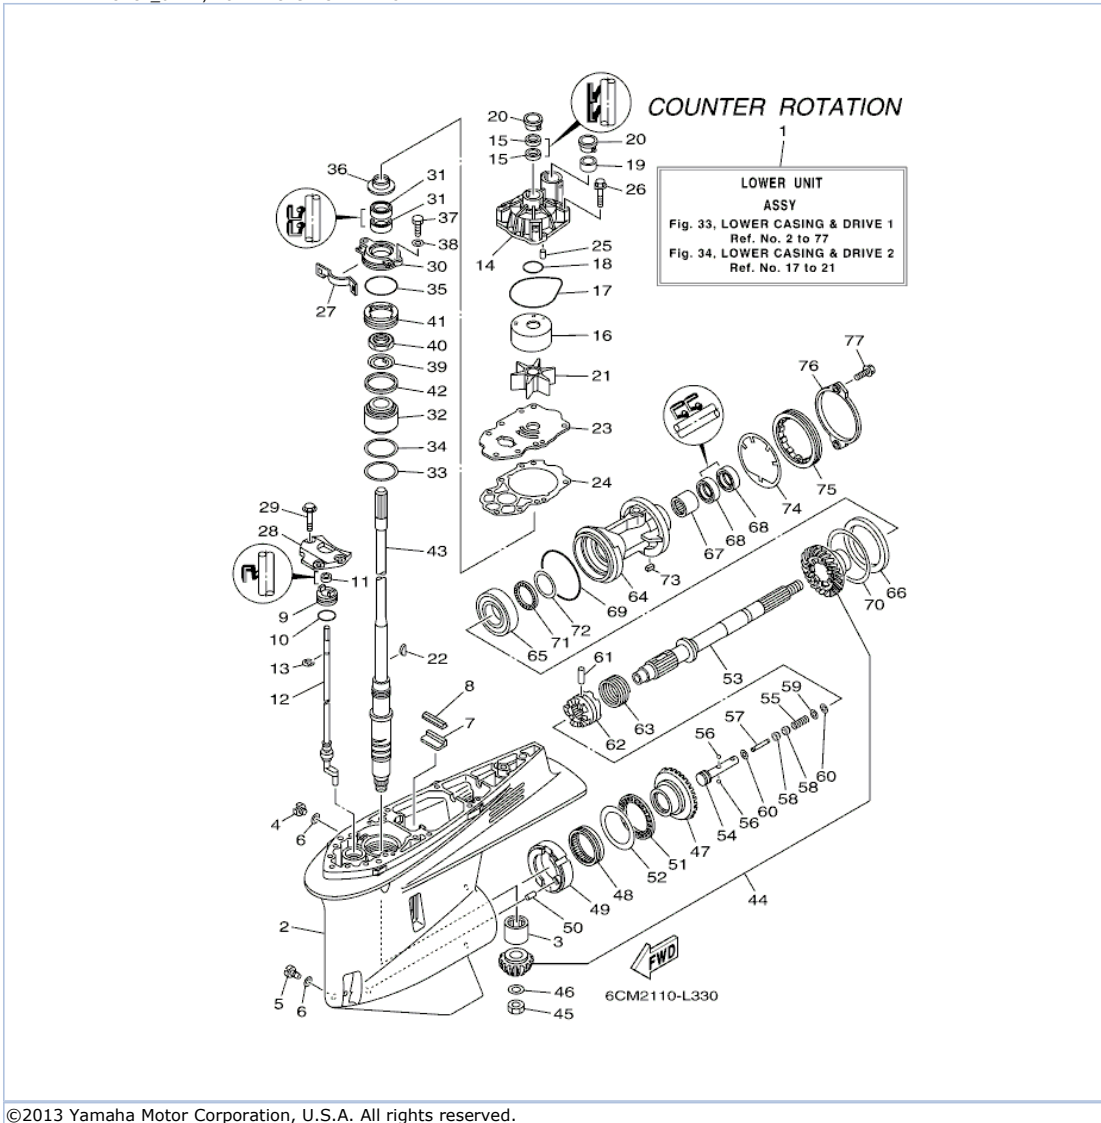

LF225XCA_0411 / LOWER CASING DRIVE 3

©2013 Yamaha Motor Corporation, U.S.A. All rights reserved.

Part List

LF225XCA_0411 / LOWER CASING DRIVE 3

REF - NO	PART NUMBER	PART NAME	QUANTITY	REMARKS
1	6CF-45300-00-8D	LOWER UNIT ASSY	1	X(25.3")
2	6CE-45301-00-8D	CASING, LOWER	1	
3	93311-83280-00	BEARING	1	
4	90340-08002-00	PLUG, STRAIGHT SCREW	1	
5	688-45341-10-00	PLUG, DRAIN	1	
6	90430-08020-00	.GASKET	2	
7	663-45376-00-00	GUIDE, SEAL DAMPER	1	
8	6CE-45375-00-00	DAMPER, SEAL	1	
9	65N-45321-00-00	PLATE	1	
10	93210-33M49-00	.O-RING	1	
11	93106-09014-00	.OIL SEAL	1	
12	6CF-44150-00-00	SHIFT CAM ASSY	1	
13	99001-08600-00	CIRCLIP	1	
14	6CE-44311-00-00	HOUSING, WATER PUMP	1	
15	93104-22M07-00	.OIL SEAL	2	
16	6AW-44322-00-00	.INSERT, CARTRIDGE	1	
17	93210-94003-00	.O-RING	1	
18	93210-37160-00	.O-RING	1	
19	6AW-44365-00-00	.DAMPER, WATER SEAL 1	1	
20	6AW-44312-00-00	COVER, WATER PUMP HOUSING	2	
21	6CE-44352-00-00	.IMPELLER	1	
22	90280-04002-00	.KEY, WOODRUFF	1	
23	6CE-44323-00-00	.OUTER PLATE, CARTRIDGE	1	
24	6CE-44315-00-00	.GASKET, WATER PUMP	1	
25	93606-12019-00	.PIN, DOWEL	2	
26	90119-08M14-00	.BOLT, WITH WASHER	4	
27	6AW-45723-00-00	PLATE, SEAL	1	
28	6CB-44312-00-00	COVER, WATER PUMP HOUSING	1	
29	90119-08M32-00	BOLT, WITH WASHER	3	
30	6CE-45335-00-9S	HOUSING, OIL SEAL	1	
31	93101-28M16-00	.OIL SEAL	2	
32	93399-99966-00	BEARING	1	
33	90201-62008-00	WASHER, PLATE	1	
34	6CE-45587-00-00	SHIM (T:0.10MM)	1	UR
34	6CE-45587-10-00	SHIM (T:0.12MM)	1	UR
34	6CE-45587-20-00	SHIM (T:0.15MM)	1	UR
34	6CE-45587-30-00	SHIM (T:0.18MM)	1	UR
34	6CE-45587-40-00	SHIM (T:0.30MM)	1	UR
34	6CE-45587-50-00	SHIM (T:0.40MM)	1	UR
34	6CE-45587-60-00	SHIM (T:0.50MM)	1	UR
35	93210-64488-00	.O-RING	1	
36	6AW-45344-00-00	COVER, OIL SEAL	1	
37	97095-08020-00	BOLT	2	
38	92995-08600-00	WASHER	2	
39	90214-30003-00	WASHER, CLAW	1	
40	90170-30M18-00	NUT	1	
41	6CE-45244-00-00	NUT	1	
42	6CE-45539-00-00	SPACER 2	1	
43	6CE-45501-00-00	DRIVE SHAFT COMP.	1	X(25.3")
44	6CF-45550-00-00	GEAR SET	1	
45	90170-16M19-00	NUT	1	
46	90201-16M00-00	WASHER, PLATE	1	
47	6CF-45560-00-00	GEAR 1 (21T)	1	
48	93311-85894-00	BEARING	1	
49	6CB-45824-00-00	ADAPTER	1	
50	93608-16M16-00	PIN, DOWEL	1	
51	93340-67011-00	BEARING	1	
52	6CB-45567-00-00	SHIM (T:2.00MM)	1	UR
52	6CB-45567-10-00	SHIM (T:2.03MM)	1	UR
52	6CB-45567-20-00	SHIM (T:2.06MM)	1	UR