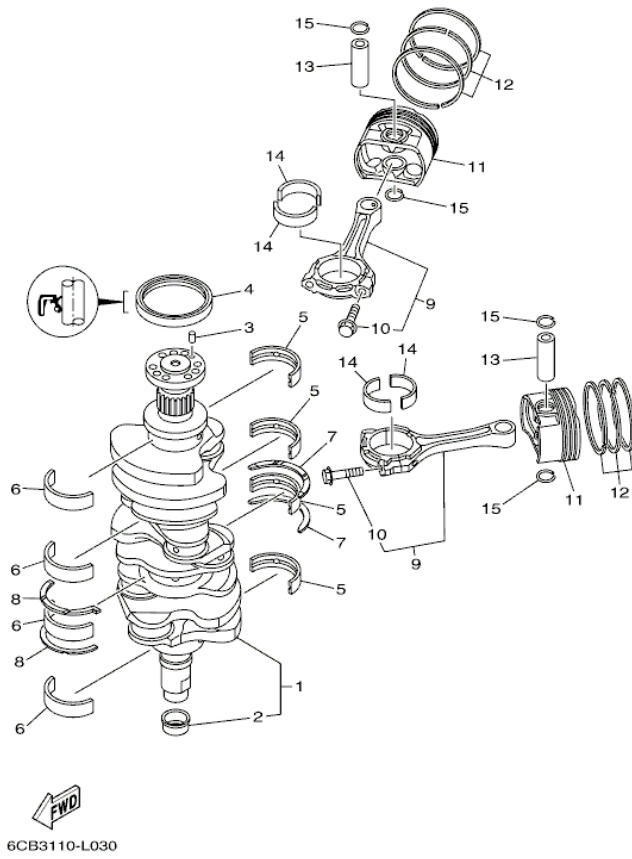

LF225XCA_0411 / CRANKSHAFT PISTON

©2013 Yamaha Motor Corporation, U.S.A. All rights reserved.

Part List

LF225XCA_0411 / CRANKSHAFT PISTON

REF - NO	PART NUMBER	PART NAME	QUANTITY	REMARKS
1	6CB-11410-00-00	CRANKSHAFT	1	
2	6CB-11478-00-00	.COLLAR	1	
3	93606-12019-00	.PIN, DOWEL	1	
4	93102-85008-00	.OIL SEAL	1	
5	6CB-11416-40-00	PLANE BEARING, CRANKSHAFT 1	4	UR BROWN
5	6CB-11416-10-00	PLANE BEARING, CRANKSHAFT 1	4	UR YELLOW
5	6CB-11416-00-00	PLANE BEARING, CRANKSHAFT 1	4	UR PURPLE
5	6CB-11416-30-00	PLANE BEARING, CRANKSHAFT 1	4	UR GREEN
5	6CB-11416-20-00	PLANE BEARING, CRANKSHAFT 1	4	UR RED
6	6CB-11417-30-00	PLANE BEARING, CRANKSHAFT 2	4	UR GREEN
6	6CB-11417-40-00	PLANE BEARING, CRANKSHAFT 2	4	UR BROWN
6	6CB-11417-00-00	PLANE BEARING, CRANKSHAFT 2	4	UR PURPLE
6	6CB-11417-10-00	PLANE BEARING, CRANKSHAFT 2	4	UR YELLOW
6	6CB-11417-20-00	PLANE BEARING, CRANKSHAFT 2	4	UR RED
7	6CB-11426-01-00	BEARING, THRUST 1	2	
8	6CB-11427-00-00	BEARING, THRUST 2	2	
9	6CB-W1165-00-00	CONNECTING ROD ASSY	6	
10	6CB-11654-00-00	.BOLT, CONNECTING ROD	2	
11	6CE-11631-00-00	PISTON (STD)	6	
12	6CB-11603-00-00	PISTON RING SET (STD)	6	
13	6CB-11633-00-00	PIN, PISTON	6	
14	6CB-11656-00-00	PLANE BEARING, CONNECTING ROD	12	UR YELLOW
14	6CB-11656-10-00	PLANE BEARING, CONNECTING ROD	12	UR GREEN
14	6CB-11656-20-00	PLANE BEARING, CONNECTING ROD	12	UR BLUE
15	K0F-A3233-00-00	RING,HOLE SNAP	12