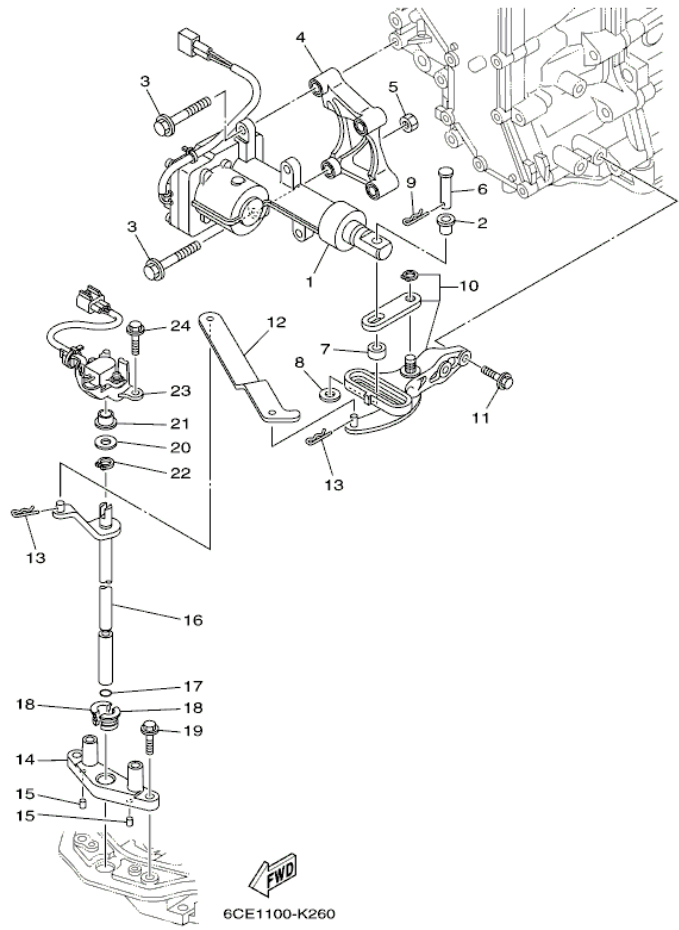

LF225XCA_0411 / CONTROL

©2013 Yamaha Motor Corporation, U.S.A. All rights reserved.

Part List

LF225XCA_0411 / CONTROL

REF - NO	PART NUMBER	PART NAME	QUANTITY	REMARKS
1	6CE-4820A-01-00	ACTUATOR UNIT	1	
2	90386-08008-00	BUSH	1	
3	97575-08555-00	BOLT, WITH WASHER	4	
4	6CE-44142-10-00	JOINT	1	
5	95380-08600-00	NUT	1	
6	6CE-42195-00-00	PIN, JOINT 1	1	
7	6CE-44122-00-00	BUSHING, SHIFT ROD LEVER	1	
8	90201-08M09-00	WASHER, PLATE	1	
9	90468-18008-00	CLIP	1	
10	6CE-44100-00-00	SHIFT LINK ASSY	1	
11	97575-06525-00	BOLT, WITH WASHER	2	
12	6CE-44121-00-00	LEVER, SHIFT ROD	1	
13	90468-18008-00	CLIP	2	
14	6CE-44118-00-94	BRACKET	1	
15	93604-07M13-00	PIN, DOWEL	2	
16	6CE-44120-00-00	HANDLE GEAR SHIFT ASSY	1	X(25.3")
17	93210-09165-00	O-RING	1	
18	90386-11001-00	BUSH	2	
19	95875-06025-00	BOLT, FLANGE	2	
20	90201-11008-00	WASHER, PLATE	1	
21	90386-10001-00	BUSH	1	
22	93410-10082-00	CIRCLIP	1	
23	6CE-68303-00-00	SENSOR ASSY	1	
24	95875-06025-00	BOLT, FLANGE	2