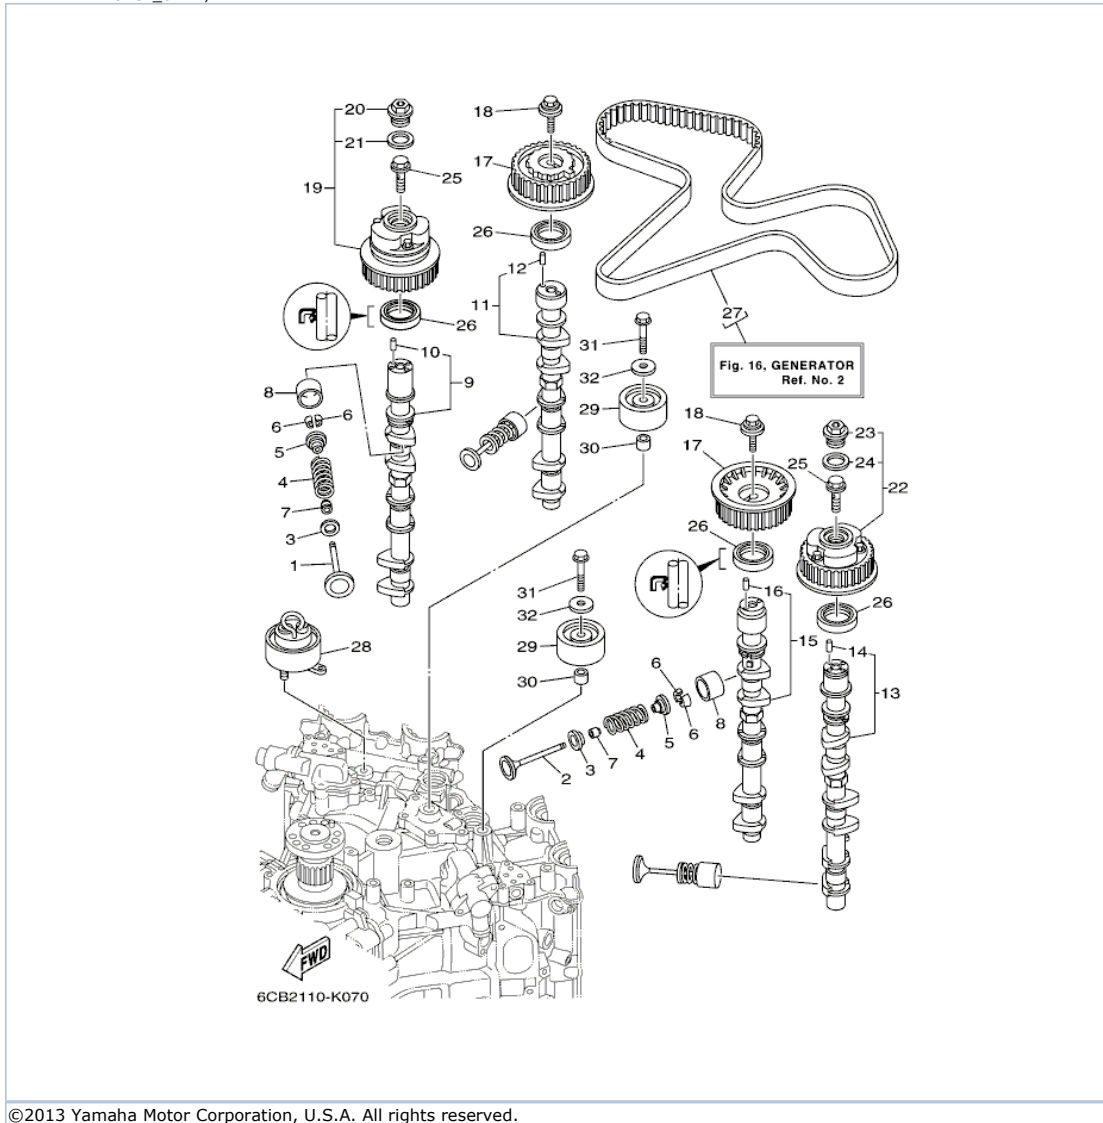

LF225XCA_0411 / VALVE

©2013 Yamaha Motor Corporation, U.S.A. All rights reserved.

Part List

LF225XCA_0411 / VALVE

REF - NO	PART NUMBER	PART NAME	QUANTITY	REMARKS
1	6CB-12111-00-00	VALVE, INTAKE	12	
2	6CB-12121-00-00	VALVE, EXHAUST	12	
3	K0F-A3743-00-00	SEAT, VALVE SPRING	24	
4	6CB-12113-00-00	SPRING, VALVE INNER	24	
5	K0F-A3741-00-00	RETAINER, VALVE SPRING	24	
6	K0F-A3742-00-00	LOCK, VALVE SPRING RETAINER	48	
7	51Y-12119-00-00	SEAL, VALVE STEM	24	
8	K0F-A3751-00-00	LIFTER, VALVE (3.000)	24	UR
8	K0F-A3751-10-00	LIFTER, VALVE (3.025)	24	UR
8	K0F-A3751-20-00	LIFTER, VALVE (3.050)	24	UR
8	K0F-A3751-30-00	LIFTER, VALVE (3.075)	24	UR
8	K0F-A3751-40-00	LIFTER, VALVE (3.100)	24	UR
8	K0F-A3751-50-00	LIFTER, VALVE (3.122)	24	UR
8	K0F-A3751-60-00	LIFTER, VALVE (3.142)	24	UR
8	K0F-A3751-70-00	LIFTER, VALVE (3.162)	24	UR
8	K0F-A3751-80-00	LIFTER, VALVE (3.182)	24	UR
8	K0F-A3751-90-00	LIFTER, VALVE (3.202)	24	UR
8	K0F-A3751-A0-00	LIFTER, VALVE (3.222)	24	UR
8	K0F-A3751-B0-00	LIFTER, VALVE (3.242)	24	UR
8	K0F-A3751-C0-00	LIFTER, VALVE (3.262)	24	UR
8	K0F-A3751-D0-00	LIFTER, VALVE (3.282)	24	UR
8	K0F-A3751-E0-00	LIFTER, VALVE (3.302)	24	UR
8	K0F-A3751-F0-00	LIFTER, VALVE (3.322)	24	UR
8	K0F-A3751-G0-00	LIFTER, VALVE (3.342)	24	UR
8	K0F-A3751-H0-00	LIFTER, VALVE (3.362)	24	UR
8	K0F-A3751-J0-00	LIFTER, VALVE ((3.382)	24	UR
8	K0F-A3751-K0-00	LIFTER, VALVE (3.402)	24	UR
8	K0F-A3751-L0-00	LIFTER, VALVE (3.422)	24	UR
8	K0F-A3751-M0-00	LIFTER, VALVE (3.442)	24	UR
8	K0F-A3751-N0-00	LIFTER, VALVE (3.462)	24	UR
8	K0F-A3751-P0-00	LIFTER, VALVE (3.482)	24	UR
8	K0F-A3751-R0-00	LIFTER, VALVE (3.502)	24	UR
8	K0F-A3751-S0-00	LIFTER, VALVE (3.522)	24	UR
8	K0F-A3751-T0-00	LIFTER, VALVE (3.542)	24	UR
8	K0F-A3753-00-00	LIFTER, VALVE (3.562)	24	UR
8	K0F-A3753-10-00	LIFTER, VALVE (3.582)	24	UR
8	K0F-A3753-20-00	LIFTER, VALVE (3.602)	24	UR
8	K0F-A3753-30-00	LIFTER, VALVE (3.625)	24	UR
8	K0F-A3753-40-00	LIFTER, VALVE (3.650)	24	UR
8	K0F-A3753-50-00	LIFTER, VALVE (3.675)	24	UR
8	K0F-A3753-60-00	LIFTER, VALVE (3.700)	24	UR
8	K0F-A3753-70-00	LIFTER, VALVE (3.725)	24	UR
9	6CB-12171-00-00	CAMSHAFT 1	1	
10	93605-10108-00	.PIN, DOWEL	1	
11	6CB-12181-00-00	CAMSHAFT 2	1	
12	93605-10108-00	.PIN, DOWEL	1	
13	6CB-12172-00-00	CAMSHAFT 3	1	
14	93605-10108-00	.PIN, DOWEL	1	
15	6CB-12182-00-00	CAMSHAFT 4	1	
16	93605-10108-00	.PIN, DOWEL	1	
17	6CB-11567-00-00	GEAR, DRIVEN 2	2	
18	90119-10050-00	BOLT, WITH WASHER	2	
19	6CB-12645-01-00	PULLEY ASSY 1	1	
20	6P2-12623-00-00	.BOLT	1	
21	6P2-12663-00-00	.GASKET	1	
22	6CB-1264A-01-00	PULLEY ASSY 2	1	
23	6P2-12623-00-00	.BOLT	1	
24	6P2-12663-00-00	.GASKET	1	
25	6P2-12615-00-00	BOLT	2	
26	93102-38008-00	.OIL SEAL	4	
27	6CB-W4624-00-00	BELT (WITH ROTOR BOLTS)	1