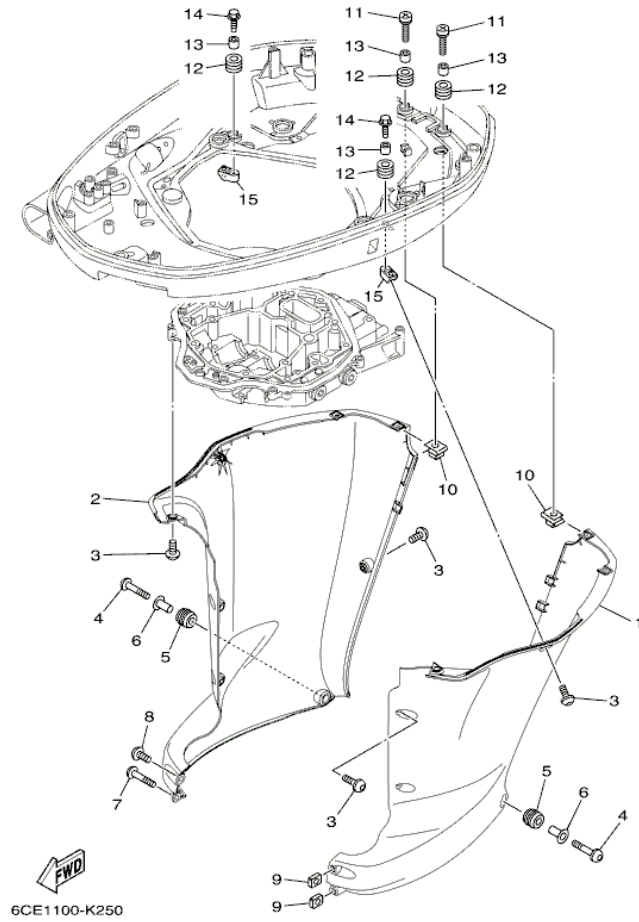

LF225XCA_0411 / BOTTOM COWLING 3

©2013 Yamaha Motor Corporation, U.S.A. All rights reserved.

Part List

LF225XCA_0411 / BOTTOM COWLING 3

REF - NO	PART NUMBER	PART NAME	QUANTITY	REMARKS
1	6CE-42741-00-8D	APRON	1	
1	6CE-42741-01-8D	APRON	1	UR 6CM:1000200- (REPLACE AS A SET)
2	6CE-42771-00-8D	APRON	1	
2	6CE-42771-01-8D	APRON	1	UR 6CM:1000200- (REPLACE AS A SET)
3	90111-06111-00	BOLT,HEX. SOCKET BUTTON	10	
4	90111-06113-00	BOLT,HEX. SOCKET BUTTON	2	
5	90480-16009-00	GROMMET	2	
6	90387-07028-00	COLLAR	2	
7	90111-06113-00	BOLT,HEX. SOCKET BUTTON	1	
8	90111-06111-00	BOLT,HEX. SOCKET BUTTON	1	
9	90173-06001-00	NUT, SQUARE	2	
10	90183-061A6-00	NUT, SPRING	4	
11	90159-06053-00	SCREW, WITH WASHER	4	
12	90480-13M24-00	GROMMET	6	
13	90387-06M43-00	COLLAR	6	
14	90109-06M80-00	BOLT	2	
15	6CE-42774-00-00	STAY, APRON 1	2	

Part Notes

LF225XCA_0411 / BOTTOM COWLING 3

PART NUMBER	NOTE TEXT
6CE-42741-00-8D	OEM: This part is discontinued and does not supersede to 6CE-42741-01-8D. You have to order 6CE-42741-01-8D and 6CE-42771-01-8D to replace as a set.
6CE-42771-00-8D	OEM: This part is discontinued and does not supersede to 6CE-42771-01-8D. You have to order 6CE-42741-01-8D and 6CE-42771-01-8D to replace as a set.
90173-06001-00	OEM: This part number is among the Top 100 Most Popular Marine Maintenance Parts as of August 2013.

©2013 Yamaha Motor Corporation, U.S.A. All rights reserved.