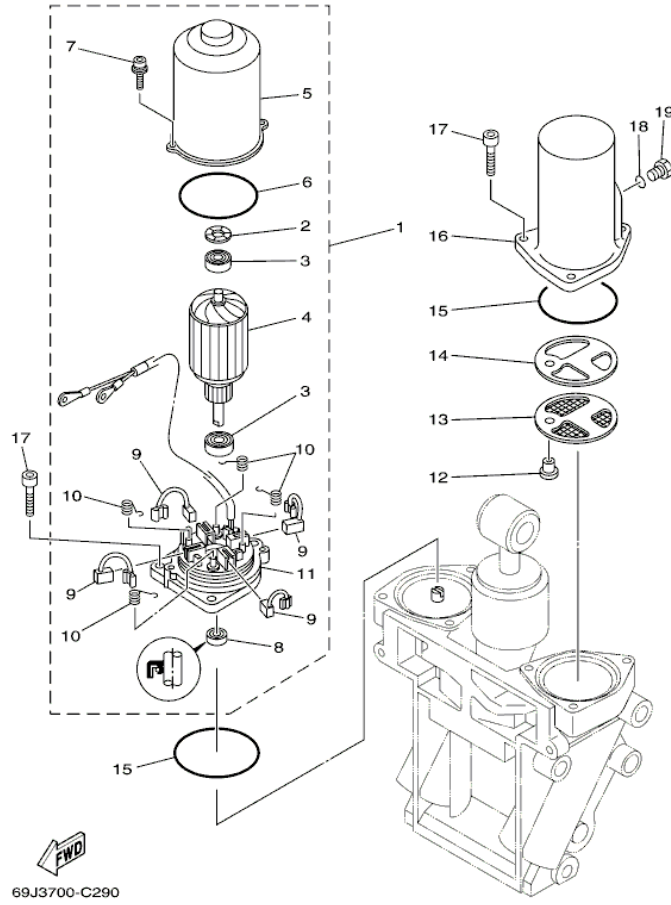

LF225XCA_0411 / POWER TRIM TILT ASSY 2

©2013 Yamaha Motor Corporation, U.S.A. All rights reserved.

Part List

LF225XCA_0411 / POWER TRIM TILT ASSY 2

REF - NO	PART NUMBER	PART NAME	QUANTITY	REMARKS
1	69J-43880-01-00	MOTOR ASSY	1	
2	90206-14N50-00	.WASHER, WAVE	1	
3	93399-999T6-00	.BEARING	2	
4	69J-43805-00-00	.ARMATURE ASSY	1	
5	69J-43804-00-00	.STATOR ASSY	1	
6	69J-43861-00-00	.O-RING	1	
7	69J-43886-00-00	.BOLT	2	
8	69J-43882-00-00	.OIL SEAL	1	
9	69J-43891-00-00	.BRUSH 1	4	
10	69J-4386K-00-00	.SPRING, BRUSH	4	
11	69J-43881-01-00	.FRAME, END	1	
12	69J-4388H-00-00	PLUG	1	
13	69J-43817-00-00	FILTER 2	1	
14	69J-4388F-00-00	SPACER	1	
15	6H1-43869-00-00	O-RING	2	
16	69J-43828-00-00	BODY, RESERVOIR	1	
17	69J-43888-00-00	BOLT, SOCKET	6	
18	93210-09165-00	O-RING	1	
19	6H1-43829-00-00	PLUG, RESERVOIR	1