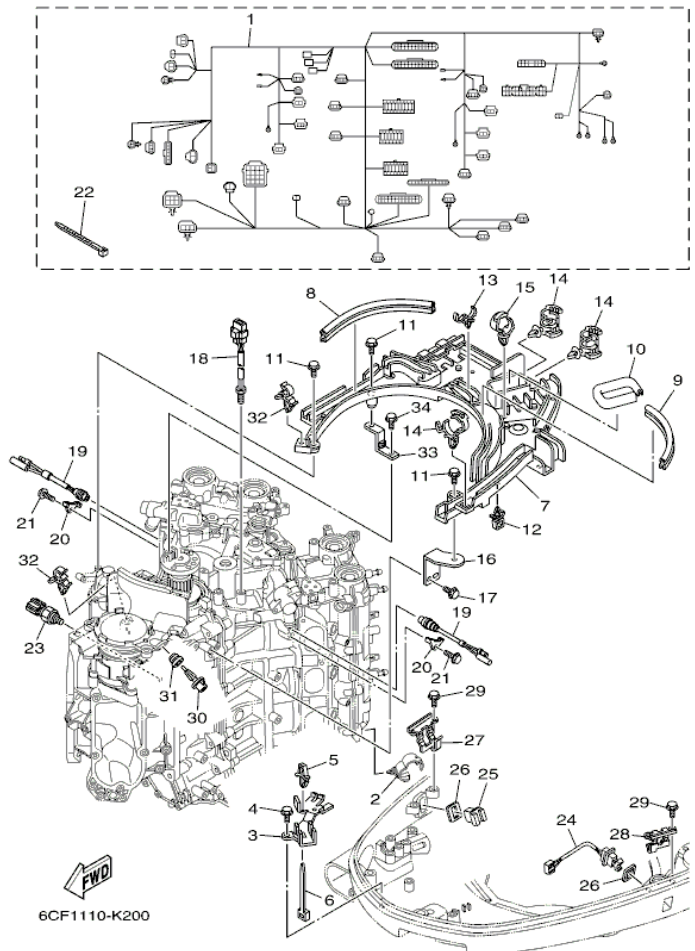

LF225XCA_0411 / ELECTRICAL 4

©2013 Yamaha Motor Corporation, U.S.A. All rights reserved.

Part List

LF225XCA_0411 / ELECTRICAL 4

REF - NO	PART NUMBER	PART NAME	QUANTITY	REMARKS
1	6CE-82590-01-00	WIRE HARNESS ASSY	1	
2	90464-20181-00	CLAMP	4	
3	6CB-82594-00-00	CLAMP	1	
4	95895-06012-00	BOLT, FLANGE	2	
5	90464-06001-00	CLAMP	1	
6	90465-13M24-00	CLAMP	1	
7	6CB-82589-00-00	PROTECTOR, WIRE HARNESS	1	
8	6BG-42617-00-00	DAMPER, FORM	1	
9	6CB-42617-00-00	DAMPER, FORM	1	
10	6CB-42629-00-00	SEAL	1	
11	95895-06020-00	BOLT, FLANGE	5	
12	90464-11121-00	CLAMP	1	
13	90464-18246-00	.CLAMP	1	
14	90464-12183-00	CLAMP	4	
15	90464-20181-00	CLAMP	2	
16	6CB-82388-00-00	PLATE	1	
17	95895-06016-00	BOLT, FLANGE	2	
18	6CB-85790-00-00	THERMOSENSOR ASSY	1	
19	6P2-82560-01-00	THERMO SWITCH ASSY	2	
20	6E9-82588-00-00	PLATE	2	
21	95895-06012-00	BOLT, FLANGE	2	
22	90465-14M66-00	CLAMP	1	
23	6AW-83651-00-00	SENDER, OIL PRESSURE	1	
24	6BR-82563-00-00	TRIM & TILT SWITCH ASSY	1	
25	69J-42723-01-00	COVER, BOTTOM	1	
26	69J-82587-00-00	GASKET	2	
27	63P-83614-01-00	BRACKET	1	
28	63P-83614-01-00	BRACKET	1	
29	95895-06012-00	BOLT, FLANGE	4	
30	63P-85886-00-00	SENSOR, AIR TEMPERATURE	1	
31	63P-14435-00-00	GROMMET	1	
32	90464-09129-00	CLAMP	2	
33	6CB-81952-00-00	HOLDER, RELAY	1	
34	95895-06016-00	BOLT, FLANGE	1