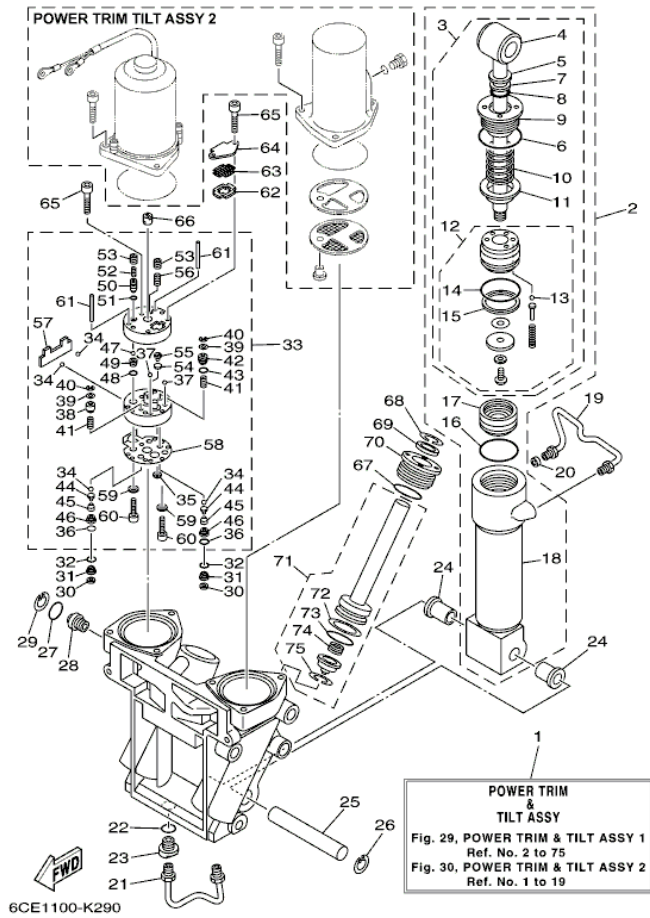

LF225XCA_0411 / POWER TRIM TILT ASSY 1

©2013 Yamaha Motor Corporation, U.S.A. All rights reserved.

Part List

LF225XCA_0411 / POWER TRIM TILT ASSY 1

REF - NO	PART NUMBER	PART NAME	QUANTITY	REMARKS
1	69J-43800-04-8D	POWER TRIM & TILT ASSY	1	
2	6CE-43840-00-00	POWER TILT ASSY	1	
3	6CE-43810-00-00	.TILT PISTON SUB ASSY	1	
4	69J-43801-01-00	..ROD	1	
5	93106-19N50-00	..OIL SEAL	1	
6	6H1-43861-00-00	..O-RING	1	
7	6H1-43872-00-00	..RING, BACK UP	1	
8	61A-4389H-01-00	..O-RING	1	
9	61A-43811-00-00	..SCREW, CYLINDER END	1	
10	69J-4384H-00-00	..SPRING	1	
11	69J-4382E-00-00	..ADAPTOR 2	1	
12	6CE-4380P-00-00	..PISTON SUB ASSY	1	
13	93505-32038-00	...BALL	5	
14	61A-43861-00-00	...O-RING	1	
15	61A-43871-00-00	...RING, BACK UP	1	
16	61A-43861-00-00	.O-RING	1	
17	6H1-43814-00-00	.PISTON, FREE	1	
18	61A-43813-01-00	.CYLINDER, TILT	1	
19	61A-43835-01-00	PIPE	1	
20	69J-4388J-00-00	PLUG 2	1	
21	69J-43833-00-00	PIPE	1	
22	93210-17239-00	O-RING	1	
23	69J-4388E-01-00	BOLT ,SCREW	1	
24	90386-18M14-00	BUSH	2	
25	61A-43818-00-00	PIN, LOWER SHOCK MOUNT	1	
26	61A-43876-00-00	RING, SNAP	1	
27	6D8-43863-00-00	O-RING	1	
28	69J-43845-00-00	SCREW, MANUAL RELEASE	1	
29	6H1-43875-00-00	RING, SNAP	1	
30	69J-4381C-00-00	.FILTER 3	2	
31	69J-43899-01-00	PLATE STOPPER	2	
32	69J-4389J-00-00	.O-RING	2	
33	69J-43830-01-00	GEAR PUMP ASSY	1	
34	93505-32038-00	.BALL	4	
35	69J-4381C-00-00	.FILTER 3	1	
36	69J-4389J-00-00	.O-RING	2	
37	93503-16003-00	.BALL	2	
38	6CJ-4384M-00-00	.PISTON, SHUTTLE 2	1	
39	69A-4384F-00-00	.SEAL, MAIN VALVE	2	
40	99002-03600-00	.CLIP	2	
41	69J-43894-00-00	.SPRING, SHUTTLE RETURN	2	
42	6CJ-43841-00-00	.PISTON, SHUTTLE	1	
43	6H1-43883-00-00	.O-RING	1	
44	60V-4386A-00-00	.PIN, ABSORBER VALVE	2	
45	69J-43853-00-00	.SPRING, MAIN VALVE	2	
46	6CJ-43893-00-00	.WASHER	2	
47	93501-08001-00	.BALL	2	
48	93210-08391-00	.O-RING	1	
49	69J-43851-00-00	.SEAT, RELIEF VALVE	1	
50	6CJ-43844-00-00	.PIN, VALVE SUPPORT	1	
51	93210-064A5-00	.O-RING	1	
52	69J-43855-00-00	.SPRING, UP RELIEF	1	
53	6CJ-43843-00-00	.SCREW, VALVE LOCK	2	
54	6H1-4384G-11-00	.SEAL, RELIEF VALVE	1	
55	6H1-43844-10-00	.PIN, VALVE SUPPORT	1	
56	6H1-43856-10-00	.SPRING, DOWN RELIEF	1	
57	69J-43854-00-00	.SPRING, MANUAL RELEASE	1	
58	69J-4384G-00-00	.SEAL, RELIEF VALVE	1	
59	CS3-4387G-00-00	.WASHER	2	
60	91318-05025-00	.BOLT	2	
61	93604-35236-00	.PIN, DOWEL	2