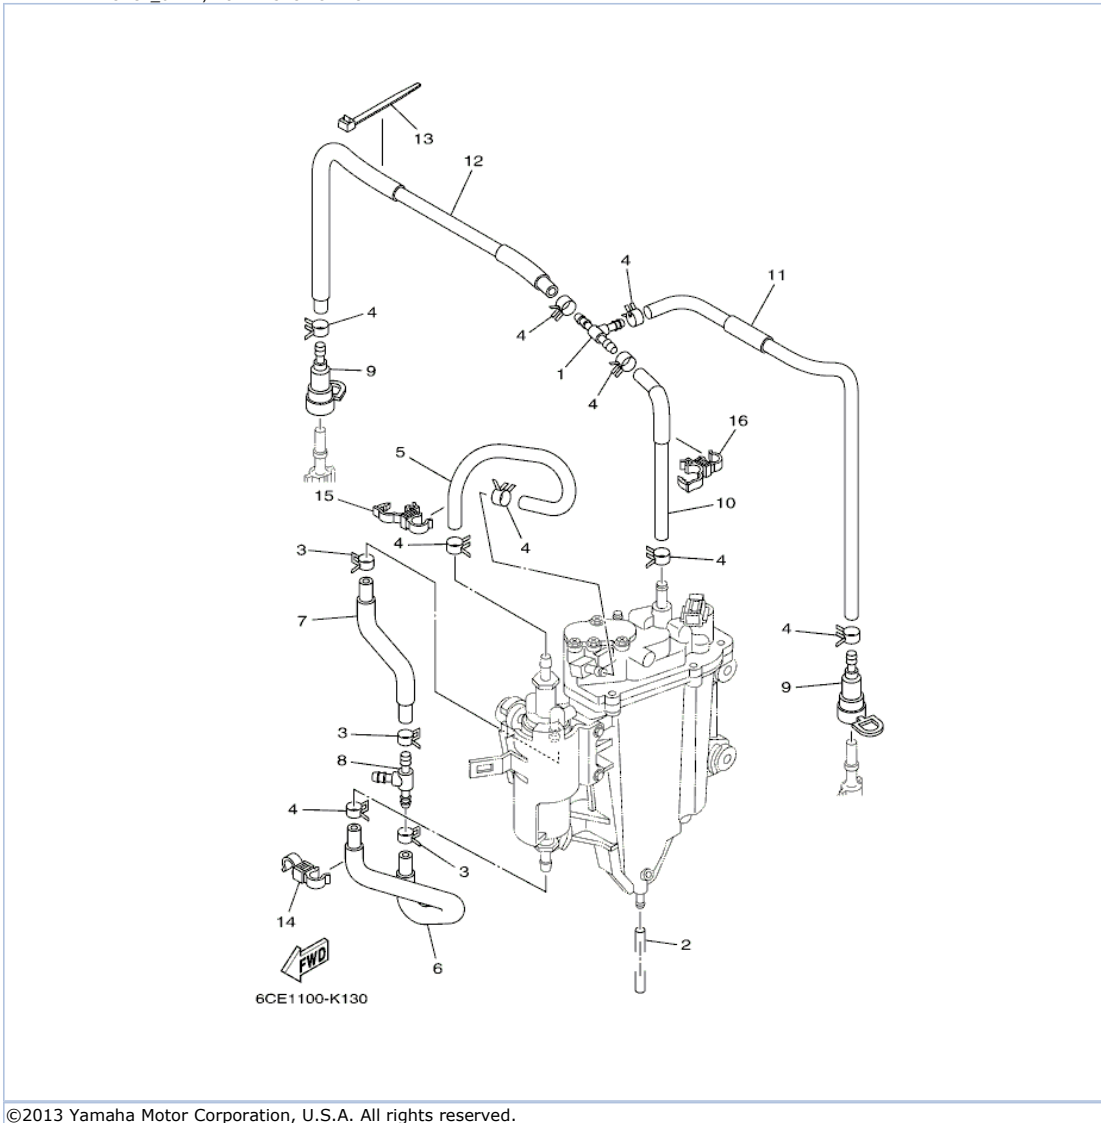

LF225XCA_0411 / FUEL INJECTION PUMP 2

©2013 Yamaha Motor Corporation, U.S.A. All rights reserved.

Part List

LF225XCA_0411 / FUEL INJECTION PUMP 2

REF - NO	PART NUMBER	PART NAME	QUANTITY	REMARKS
1	6CB-24461-00-00	PIPE, JOINT	1	
2	6P2-14149-00-00	PIPE	1	
3	69J-14137-00-00	CLIP	3	
4	68V-13577-00-00	CLIP	9	
5	6CB-24324-00-00	PIPE 13	1	
6	6CB-24317-00-00	PIPE 7	1	
7	6CB-24323-00-00	PIPE 12	1	
8	6E5-24378-00-00	PIPE, JOINT 3	1	
9	60E-24300-01-00	FUEL PIPE JOINT	2	
10	6CB-13971-01-00	PIPE, FUEL 1	1	
11	6CB-13974-00-00	PIPE, FUEL 4	1	
12	6CB-13972-00-00	PIPE, FUEL 2	1	
13	90465-14M66-00	CLAMP	1	
14	90464-12009-00	CLAMP	1	
15	90464-12012-00	CLAMP	1	
16	90464-12012-00	CLAMP	1