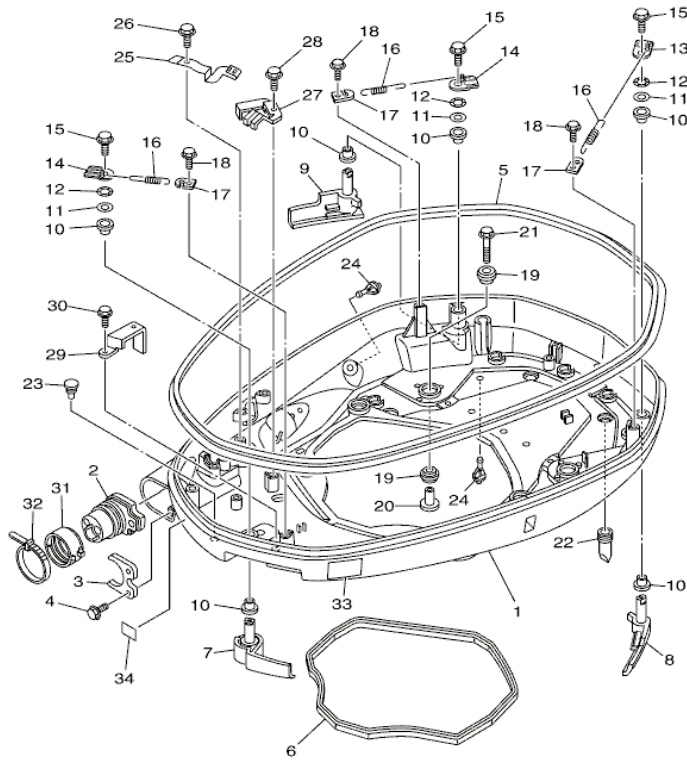

LF225XCA_0411 / BOTTOM COWLING 1

FWD
6CE2110-L230

©2013 Yamaha Motor Corporation, U.S.A. All rights reserved.

Part List

LF225XCA_0411 / BOTTOM COWLING 1

REF - NO	PART NUMBER	PART NAME	QUANTITY	REMARKS
1	6CB-42711-01-8D	COWLING, BOTTOM 1	1	
2	6CE-42725-01-00	GROMMET	1	
3	6CB-42761-00-00	STOPPER	1	
4	95895-06014-00	BOLT, FLANGE	2	
5	6CB-42615-00-00	SEAL	1	
6	6CB-42716-00-00	RUBBER, SEAL 1	1	
7	6CB-42815-01-8D	LEVER, CLAMP	1	
8	6CB-42816-01-8D	LEVER, CLAMP	1	
9	6CB-42817-01-8D	LEVER, CLAMP	1	
10	90386-15M73-00	BUSH	6	
11	90201-156J2-00	WASHER, PLATE	3	
12	90206-15M18-00	WASHER, WAVE	3	
13	6CB-42818-00-00	LEVER, CLAMP	1	
14	6CB-42819-00-00	LEVER, CLAMP	2	
15	95880-08012-00	BOLT, FLANGE	3	
16	90506-22001-00	SPRING, TENSION	3	
17	66T-43144-00-00	HOOK, SPRING	3	
18	95895-06012-00	BOLT, FLANGE	3	
19	90480-22M81-00	GROMMET	12	
20	90387-08M37-00	COLLAR	6	
21	90119-08M22-00	BOLT, WITH WASHER	6	
22	6D0-42717-00-00	RUBBER, SEAL 2	2	
23	6H4-42748-00-00	GROMMET	1	
24	6P2-44391-00-00	NIPPLE, HOSE	2	
25	6CB-42743-00-00	BRACKET	1	
26	95895-06012-00	BOLT, FLANGE	1	
27	6CB-42766-00-00	BRACKET 2	1	
28	95895-06012-00	BOLT, FLANGE	1	
29	6CB-42756-00-00	STAY, CLAMP	1	
30	95895-06012-00	BOLT, FLANGE	1	
31	68F-42753-00-00	FASTNER	1	AP
32	90464-20258-00	CLAMP	1	AP
33	6AH-42794-40-00	LABEL, WARNING (GENERAL)	1	
34	6AH-81996-00-00	MARK	1