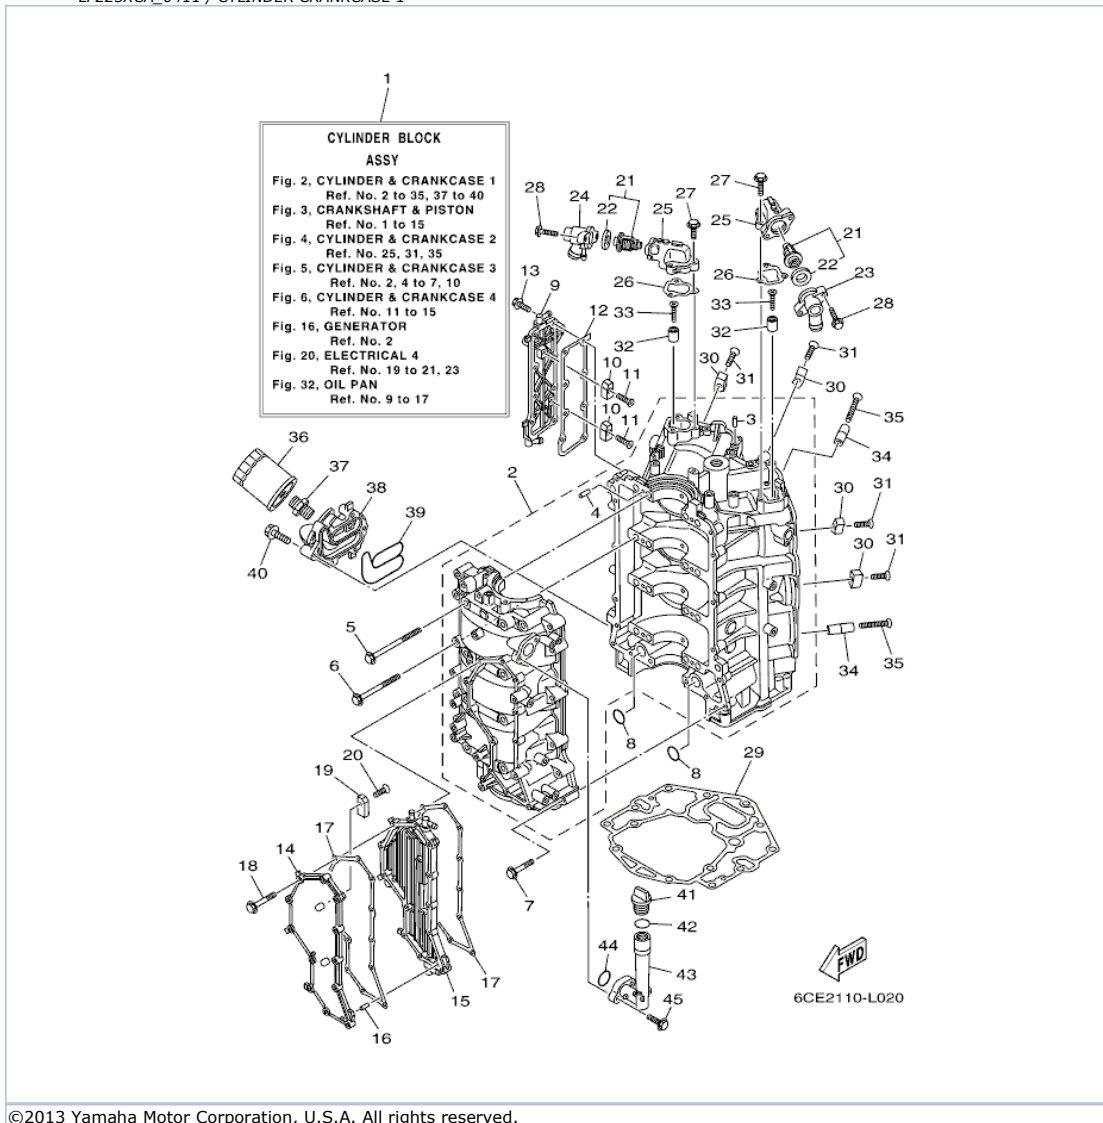

LF225XCA_0411 / CYLINDER CRANKCASE 1

©2013 Yamaha Motor Corporation, U.S.A. All rights reserved.

Part List

LF225XCA_0411 / CYLINDER CRANKCASE 1

REF - NO	PART NUMBER	PART NAME	QUANTITY	REMARKS
1	6CE-W009B-03-9S	CYLINDER BLOCK ASSY	1	
2	6CE-15100-10-00	CRANKCASE ASSY	1	
3	93606-12019-00	.PIN, DOWEL	3	
4	93606-12019-00	.PIN, DOWEL	8	
5	6CB-15187-00-00	BOLT	8	
6	6CB-15481-00-00	BOLT 1	8	
7	90105-08175-00	BOLT, FLANGE	16	
8	93210-26658-00	.O-RING	2	
9	6CE-1131C-00-9S	COVER, JOINT	1	
10	63P-11325-01-00	ANODE	2	
11	90151-06M02-00	SCREW, COUNTERSUNK	2	
12	6CB-1131B-00-00	.GASKET, COVER	1	
13	90105-06M07-00	.BOLT, FLANGE	8	
14	6CE-15411-00-9S	COVER, CRANKCASE 1	1	
15	6CE-15421-10-9S	COVER, CRANKCASE 2	1	
16	91690-40010-00	PIN, SPRING	1	
17	6CB-15451-00-00	.GASKET, CRANKCASE COVER 1	2	
18	90105-06151-00	BOLT, FLANGE	12	
19	63P-11325-01-00	ANODE	2	
20	90151-06M02-00	SCREW, COUNTERSUNK	2	
21	6CE-12411-00-00	THERMOSTAT	2	
22	67F-12412-00-00	.SEAL, THERMOSTAT	1	
23	6CE-12413-10-9S	COVER, THERMOSTAT	1	
24	6CE-12413-00-9S	COVER, THERMOSTAT	1	
25	6CB-12422-10-9S	COVER, HOUSING	2	
26	6CB-12427-10-00	.GASKET, HOUSING COVER 1	2	
27	95027-06025-00	BOLT, FLANGE	6	
28	90105-06037-00	BOLT, FLANGE	4	
29	6CB-11351-00-00	.GASKET, CYLINDER	1	
30	6AW-1132P-00-00	ANODE 5	4	
31	98780-06530-00	SCREW, FLAT HEAD	4	
32	68T-11325-00-00	ANODE	2	
33	90151-05M05-00	SCREW, COUNTERSUNK	2	
34	6AW-1132N-01-00	ANODE 4	2	
35	98780-06550-00	SCREW, FLAT HEAD	2	
36	N26-13440-00-00	ELEMENT ASSY, OIL CLEANER	1	
37	90401-19001-00	BOLT, UNION	1	
38	6CE-13446-10-9S	CONNECTOR	1	
39	6CB-13477-00-00	.GASKET	1	
40	90105-06151-00	BOLT, FLANGE	5	
41	6G8-15363-00-00	PLUG, OIL	1	
42	93210-24M79-00	.O-RING	1	
43	6CB-15319-00-00	JOINT	1	
44	93210-27370-00	O-RING	1	
45	90105-06037-00	BOLT, FLANGE	2	

Part Notes

LF225XCA_0411 / CYLINDER CRANKCASE 1

PART NUMBER	NOTE TEXT
N26-13440-00-00	OEM: This part number is among the Top 100 Most Popular Marine Maintenance Parts as of August 2013.

©2013 Yamaha Motor Corporation, U.S.A. All rights reserved.