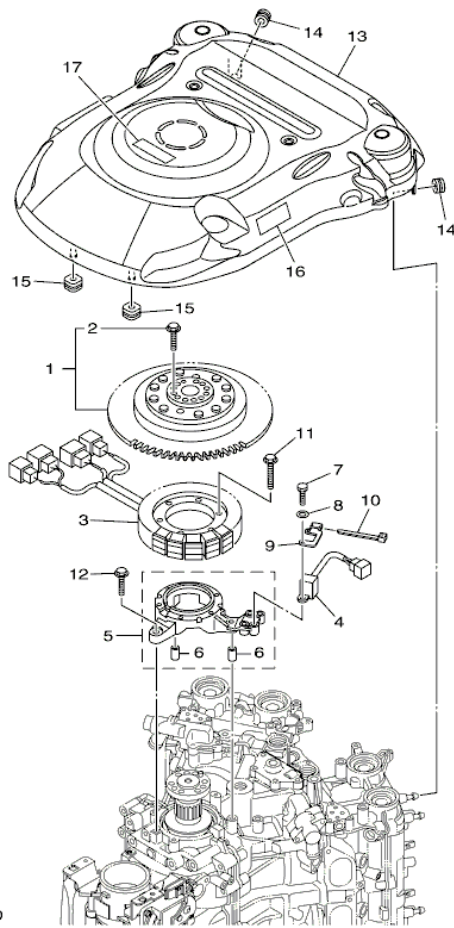

LF225XCA_0411 / GENERATOR

FWD
6CE1110-K160

©2013 Yamaha Motor Corporation, U.S.A. All rights reserved.

Part List *LF225XCA_0411 / GENERATOR*

REF - NO	PART NUMBER	PART NAME	QUANTITY	REMARKS
1	6CE-W8145-01-00	ROTOR ASSY WITH BOLTS	1	
2	6AW-W9011-00-00	.BOLT SET (FOR ROTOR ASSY)	1	
3	6CE-81410-00-00	STATOR ASSY	1	
4	6CB-85580-00-00	COIL, PULSER	1	
5	6CB-85561-00-00	BASE, MAGNETO	1	
6	99530-08012-00	.PIN, DOWEL	2	
7	97095-05020-00	BOLT	2	
8	92995-05600-00	WASHER	2	
9	6CE-85592-00-00	STAY, PULSER	1	
10	90465-11M10-00	CLAMP	1	
11	95022-06035-00	BOLT, FLANGE	6	
12	95895-06030-00	BOLT, FLANGE	4	
13	6CB-81337-00-00	COVER, FLYWHEEL	1	
14	90480-12314-00	GROMMET	2	
15	6CB-85516-00-00	SPACER	2	
16	6CE-13437-40-00	MARK, CAUTION	1	
17	6AH-81994-40-00	LABEL, SAFETY	1	

Part Notes *LF225XCA_0411 / GENERATOR*

PART NUMBER	NOTE TEXT
90480-12314-00	OEM: GROMMET used on F115TLR and F/LF115TXR 0510 Production and Later

©2013 Yamaha Motor Corporation, U.S.A. All rights reserved.