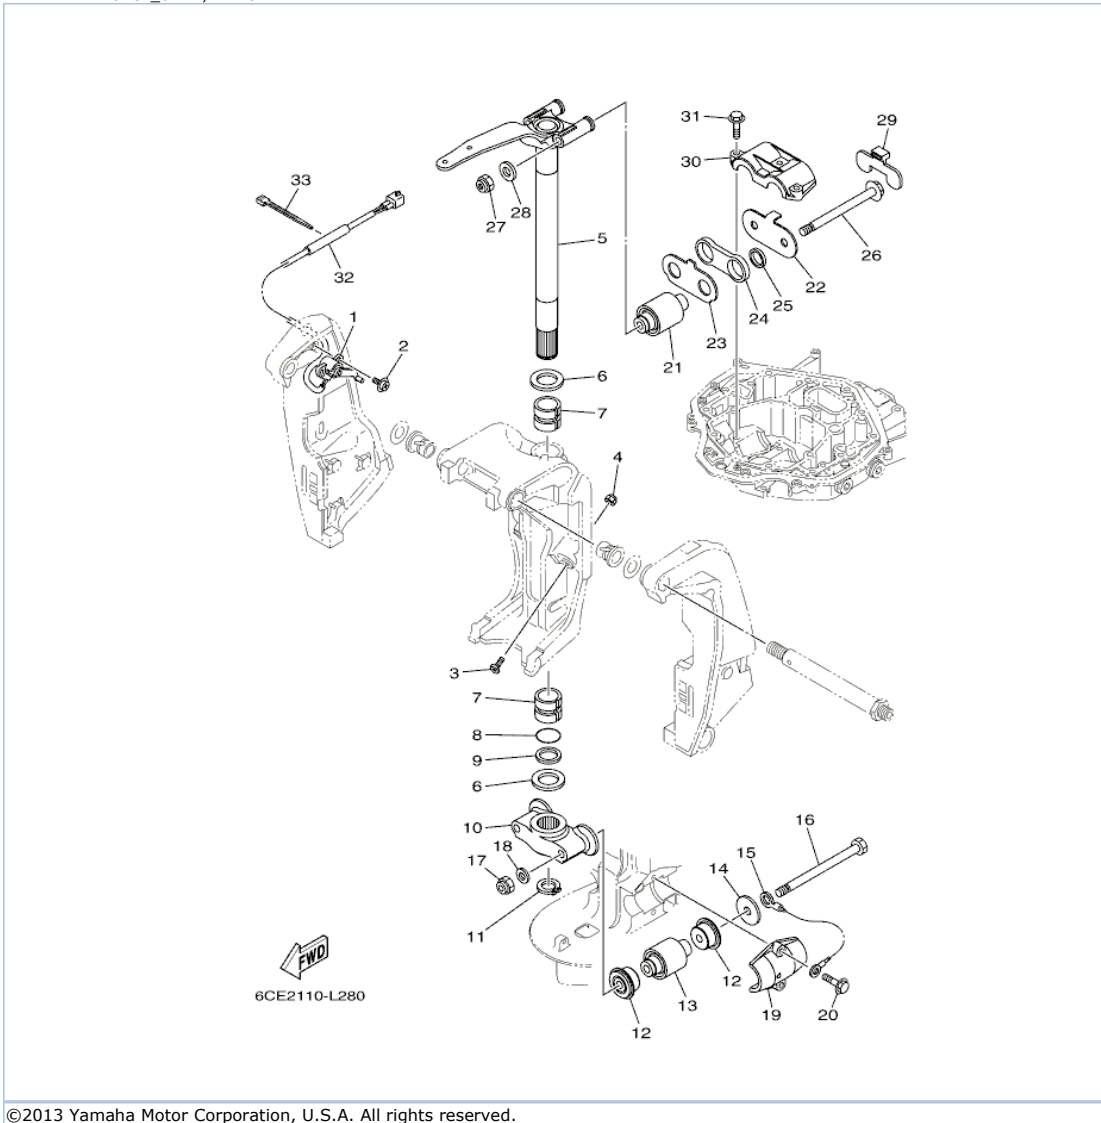

LF225XCA_0411 / BRACKET 2

©2013 Yamaha Motor Corporation, U.S.A. All rights reserved.

Part List

LF225XCA_0411 / BRACKET 2

REF - NO	PART NUMBER	PART NAME	QUANTITY	REMARKS
1	69J-83672-11-00	TRIM SENDER	1	
2	97985-06216-00	SCREW, WITH WASHER	2	
3	61A-43376-00-00	BOLT, THRUST RECEIVER	2	
4	95780-10300-00	NUT, FLANGE	2	
5	6CE-42510-00-8D	STEERING BRACKET ASSY	1	
6	90201-40M00-00	WASHER, PLATE	2	
7	90386-39M89-00	BUSH	2	
8	93210-35321-00	O-RING	1	
9	90202-40M47-00	WASHER, PLATE	1	
10	6CE-44551-00-8D	HOUSING, LOWER MOUNT RUBBER 1	1	
11	93410-37M04-00	CIRCLIP	1	
12	6CE-44575-00-94	DAMPER, LOWER MOUNT RUBBER	4	
13	6CE-44555-00-94	MOUNT DAMPER, LOWER SIDE	2	
14	90201-16032-00	WASHER, PLATE	2	
15	6AW-82149-00-00	WIRE, LEAD 3	1	
16	90101-14004-00	BOLT	2	
17	90185-14M00-00	NUT, SELF-LOCKING	2	
18	92995-14600-00	WASHER	2	
19	6CE-44552-00-CA	HOUSING, LOWER MOUNT RUBBER 2	2	
20	90119-10024-00	BOLT, WITH WASHER	4	
21	6CE-44514-00-94	MOUNT DAMPER, UPPER SIDE	2	
22	6CE-44526-00-00	PLATE	1	
23	6CE-44536-00-00	PLATE 2	1	
24	6CE-44532-00-00	STOPPER, UPPER MOUNT	1	
25	90387-28013-00	COLLAR	2	
26	90105-14005-00	BOLT, FLANGE	2	
27	90185-14M00-00	NUT, SELF-LOCKING	2	
28	92995-14600-00	WASHER	2	
29	6CE-44533-00-00	DAMPER, UPPER MOUNT RUBBER	1	
30	6CE-44511-00-94	COVER, UPPER MOUNT	1	
31	90119-10024-00	BOLT, WITH WASHER	3	
32	90446-15003-00	HOSE (L100)	1	
33	90465-11M10-00	CLAMP	1