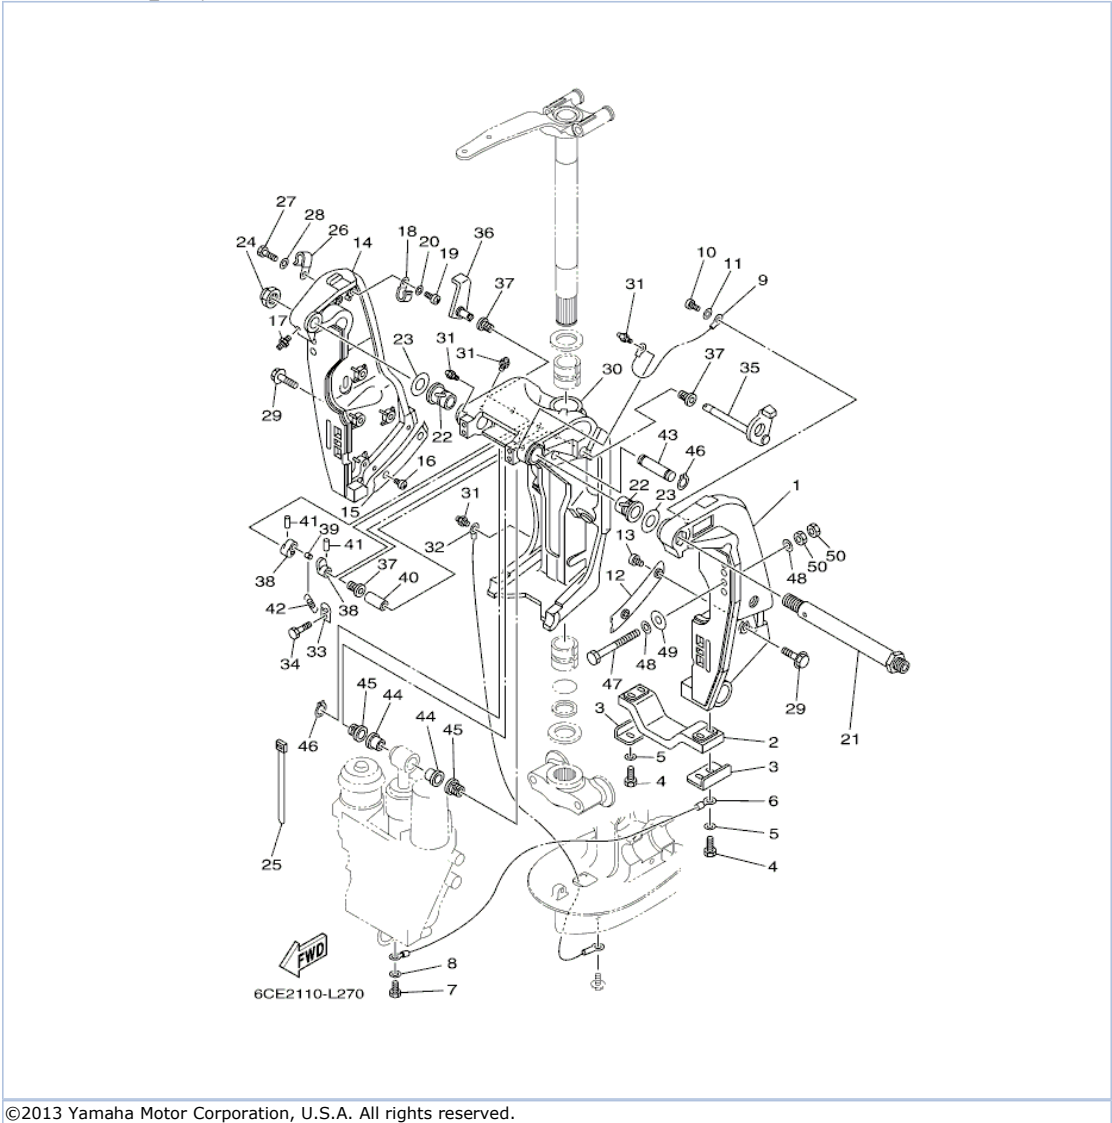

LF225XCA_0411 / BRACKET 1

Part List

LF225XCA_0411 / BRACKET 1

REF - NO	PART NUMBER	PART NAME	QUANTITY	REMARKS
1	69J-43111-01-8D	BRACKET, CLAMP 1	1	
2	6G5-45251-02-00	ANODE	1	
3	6G5-44526-00-00	PLATE	2	
4	97095-06025-00	BOLT	4	
5	92995-06600-00	WASHER	4	
6	6H1-82148-00-00	WIRE, LEAD 4	1	
7	97095-06010-00	BOLT	1	
8	92995-06600-00	WASHER	1	
9	6E5-82148-00-00	WIRE, LEAD 4	1	
10	97885-06012-00	SCREW, PAN HEAD	1	
11	92995-06600-00	WASHER	1	
12	61A-43132-00-00	WASHER, FRICTION	1	
13	97885-06010-00	SCREW, PAN HEAD	2	
14	69J-43112-01-8D	BRACKET, CLAMP 2	1	
15	61A-43133-00-00	WASHER,FRICTION	1	
16	97885-06010-00	SCREW, PAN HEAD	2	
17	93700-06M03-00	NIPPLE, GREASE	1	
18	90465-08M83-00	CLAMP	1	
19	97885-06012-00	SCREW, PAN HEAD	1	
20	92995-06600-00	WASHER	1	
21	6R3-43131-00-00	BOLT, CLAMP BRACKET	1	
22	90386-25M31-00	BUSH	2	
23	90201-26M59-00	WASHER, PLATE	2	
24	90185-22M11-00	NUT, SELF-LOCKING	1	
25	90465-11M10-00	CLAMP	4	
26	90465-08M83-00	CLAMP	1	
27	97095-06014-00	BOLT	1	
28	92995-06600-00	WASHER	1	
29	90119-10024-00	BOLT, WITH WASHER	8	
30	61A-43311-21-8D	BRACKET, SWIVEL 1	1	
31	93700-06M03-00	NIPPLE, GREASE	5	
32	69J-82147-00-00	WIRE, LEAD 5	1	
33	6G5-43144-00-00	HOOK, SPRING	1	
34	97095-06010-00	BOLT	1	
35	61A-43181-01-00	LEVER, TILT STOP 1	1	
36	6G5-43185-02-00	LEVER, TILT STOP 2	1	
37	90386-10M16-00	BUSH	3	
38	6G5-43148-00-00	COLLAR, DISTANCE	2	
39	90249-06M19-00	PIN	1	
40	90387-10M05-00	COLLAR	1	
41	91690-30020-00	PIN, SPRING	2	
42	90506-16003-00	SPRING, TENSION	1	
43	6E5-43126-10-00	PIN, UPPER SHOCK MOUNT	1	
44	90386-18M63-00	BUSH	2	
45	90386-18M14-00	BUSH	2	
46	93410-18M05-00	CIRCLIP	2	
47	90101-12M05-00	BOLT (L:130MM)	4	UR
47	90101-12M77-00	BOLT (L:150MM)	2	UR
48	90201-13M01-00	WASHER, PLATE	8	
49	90201-12426-00	WASHER, PLATE	4	
50	95380-12600-00	NUT	8	

Part Notes

LF225XCA_0411 / BRACKET 1

PART NUMBER	NOTE TEXT
6G5-45251-02-00	OEM: This part number is among the Top 100 Most Popular Marine Maintenance Parts as of August 2013.
93700-06M03-00	OEM: This part number is among the Top 100 Most Popular Marine Maintenance Parts as of August 2013.
93700-06M03-00	OEM: This part number is among the Top 100 Most Popular Marine Maintenance Parts as of August 2013.

©2013 Yamaha Motor Corporation, U.S.A. All rights reserved.