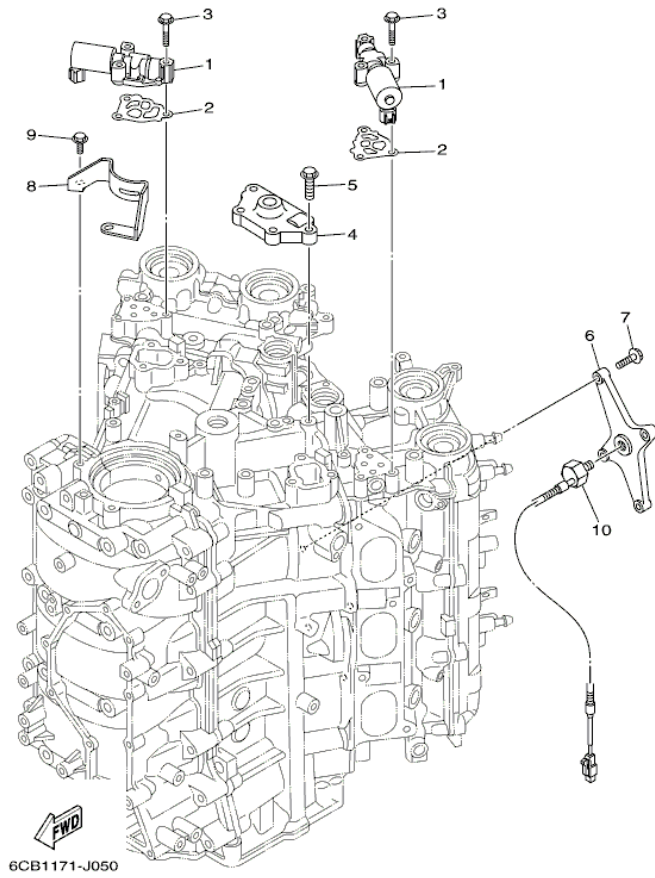

LF225XCA_0411 / CYLINDER CRANKCASE 3

©2013 Yamaha Motor Corporation, U.S.A. All rights reserved.

Part List

LF225XCA_0411 / CYLINDER CRANKCASE 3

REF - NO	PART NUMBER	PART NAME	QUANTITY	REMARKS
1	6CB-86120-00-00	SOLENOID VALVE ASSY	2	
2	6CB-1242F-00-00	.GASKET, FILTER	2	
3	90105-06035-00	BOLT, FLANGE	6	
4	6CB-15544-00-00	STAY 1	1	
5	90105-08178-00	BOLT, FLANGE	4	
6	6CB-1135A-00-00	BRACKET	1	
7	90105-06037-00	BOLT, FLANGE	4	
8	6CB-15142-00-00	GUIDE 1	1	
9	95885-06014-00	BOLT, FLANGE	2	
10	6P2-85780-00-00	SENSOR, KNOCK	1