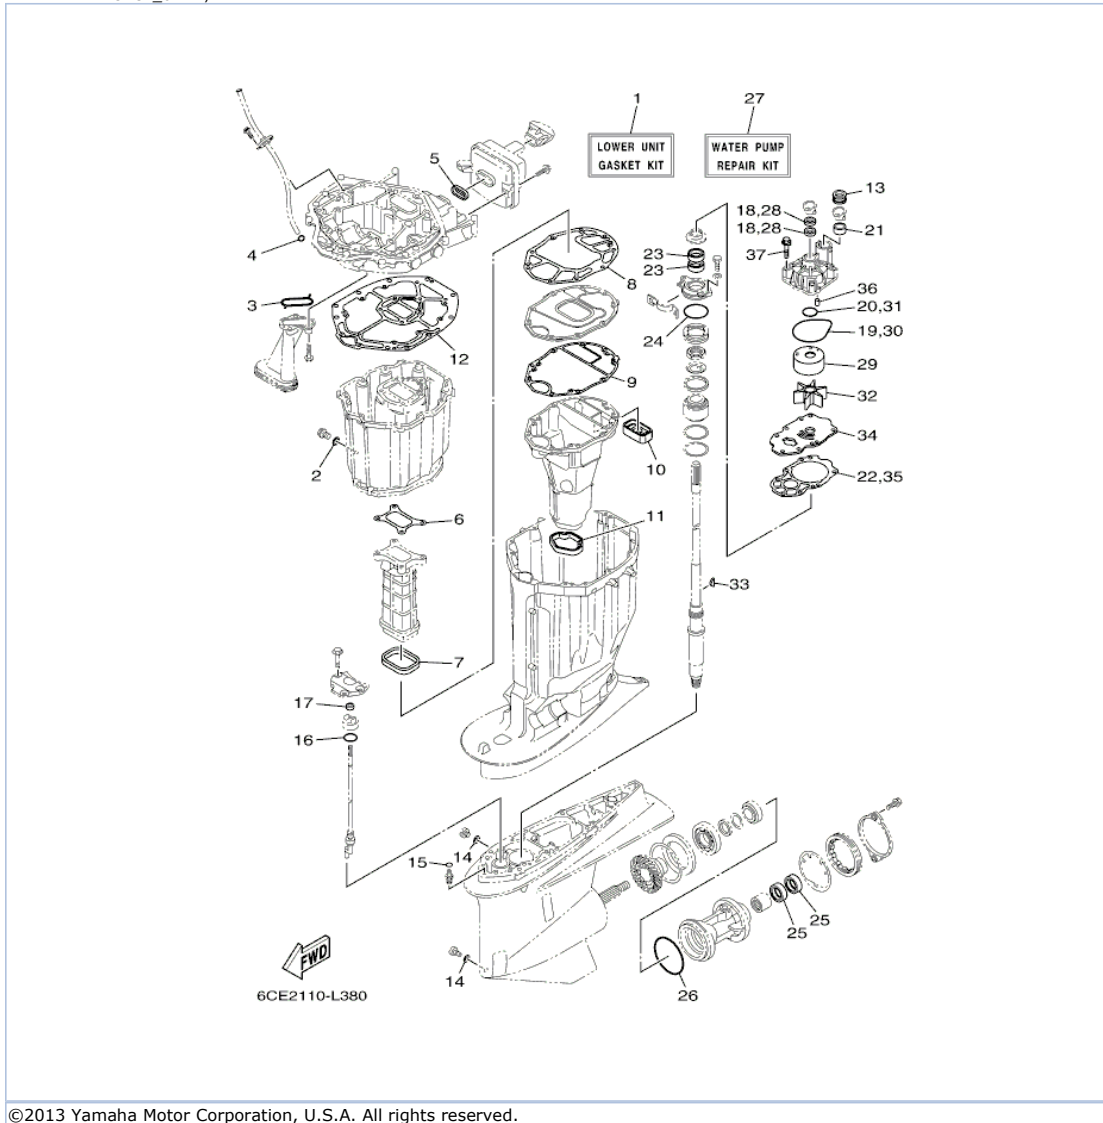

LF225XCA_0411 / REPAIR KIT 2

Part List

LF225XCA_0411 / REPAIR KIT 2

REF - NO	PART NUMBER	PART NAME	QUANTITY	REMARKS
1	6CE-W0001-20-00	LOWER UNIT GASKET KIT	1	
2	90430-14M09-00	.GASKET	1	
3	6AW-13415-00-00	.SEAL, OIL STRAINER	1	
4	93210-19MJ3-00	.O-RING	1	
5	6CB-14755-00-00	.GASKET, SILENCER	1	
6	6CB-41134-00-00	.GASKET, EXHAUST MANIFOLD	1	
7	6CB-41138-00-00	.SEAL, EXT 1	1	
8	6CB-41135-00-00	.GASKET, EXHAUST MANIFOLD	1	
9	6CE-41136-00-00	.GASKET, EXHAUST MANIFOLD 4	1	
10	6CE-45127-00-00	.SEAL	1	
11	6CE-45123-00-00	.GASKET, MUFFLER	1	
12	6CB-45113-00-00	.GASKET, UPPER CASING	1	
13	6AW-44366-00-00	.DAMPER, WATER SEAL 2	1	
14	90430-08020-00	.GASKET	2	
15	93210-07003-00	.O-RING	1	
16	93210-33M49-00	.O-RING	1	
17	93106-09014-00	.OIL SEAL	1	
18	93104-22M07-00	.OIL SEAL	2	
19	93210-94003-00	.O-RING	1	
20	93210-37160-00	.O-RING	1	
21	6AW-44365-00-00	.DAMPER, WATER SEAL 1	1	
22	6CE-44315-00-00	.GASKET, WATER PUMP	1	
23	93101-28M16-00	.OIL SEAL	2	
24	93210-64488-00	.O-RING	1	
25	93101-30M17-00	.OIL SEAL	2	
26	93211-02001-00	.O-RING	1	
27	6CE-W0078-00-00	WATER PUMP REPAIR KIT	1	
28	93104-22M07-00	.OIL SEAL	2	
29	6AW-44322-00-00	.INSERT, CARTRIDGE	1	
30	93210-94003-00	.O-RING	1	
31	93210-37160-00	.O-RING	1	
32	6CE-44352-00-00	.IMPELLER	1	
33	90280-04002-00	.KEY, WOODRUFF	1	
34	6CE-44323-00-00	.OUTER PLATE, CARTRIDGE	1	
35	6CE-44315-00-00	.GASKET, WATER PUMP	1	
36	93606-12019-00	.PIN, DOWEL	2	
37	90119-08M14-00	.BOLT, WITH WASHER	4	

Part Notes

LF225XCA_0411 / REPAIR KIT 2

PART NUMBER	NOTE TEXT
90430-14M09-00	OEM: This part number is among the Top 100 Most Popular Marine Maintenance Parts as of August 2013.
90430-08020-00	OEM: This part number is among the Top 100 Most Popular Marine Maintenance Parts as of August 2013.
93106-09014-00	OEM: This part number is among the Top 100 Most Popular Marine Maintenance Parts as of August 2013.
93101-28M16-00	OEM: This part number is among the Top 100 Most Popular Marine Maintenance Parts as of August 2013.
93101-30M17-00	OEM: This part number is among the Top 100 Most Popular Marine Maintenance Parts as of August 2013.

©2013 Yamaha Motor Corporation, U.S.A. All rights reserved.

©2013 Yamaha Motor Corporation, U.S.A. All rights reserved.