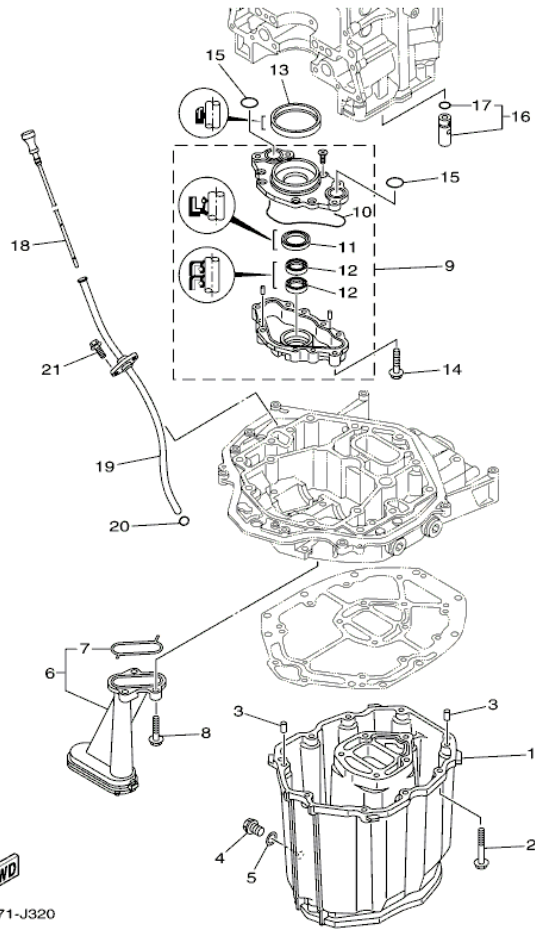

LF225XCA_0411 / OIL PAN

©2013 Yamaha Motor Corporation, U.S.A. All rights reserved.

Part List

LF225XCA_0411 / OIL PAN

REF - NO	PART NUMBER	PART NAME	QUANTITY	REMARKS
1	6CB-15311-00-CA	OIL PAN	1	
2	97575-08535-00	BOLT, WITH WASHER	10	
3	93608-16M16-00	PIN, DOWEL	2	
4	90340-14M06-00	PLUG, STRAIGHT SCREW	1	
5	90430-14M09-00	.GASKET	1	
6	6CB-13411-00-00	STRAINER, OIL	1	
7	6AW-13415-00-00	.SEAL, OIL STRAINER	1	
8	95812-06025-00	BOLT, FLANGE	3	
9	6CB-13300-00-00	OIL PUMP ASSY	1	
10	6CB-13329-00-00	.GASKET, PUMP COVER	1	
11	6AW-13119-00-00	.OIL SEAL	1	
12	69J-13631-00-00	.OIL SEAL	2	
13	6CB-11355-00-00	.SEAL, CYLINDER 1	1	
14	95875-06040-00	BOLT, FLANGE	4	
15	93210-26658-00	.O-RING	2	
16	6CB-13490-00-00	RELIEF VALVE ASSY	1	
17	6CB-13473-00-00	.O-RING	1	
18	6CB-15362-00-00	PLUG, OIL LEVEL	1	
19	6CB-15377-00-00	GUIDE, INLET	1	
20	93210-19M13-00	.O-RING	1	
21	95875-06016-00	BOLT, FLANGE	2	

Part Notes

LF225XCA_0411 / OIL PAN

PART NUMBER	NOTE TEXT
90430-14M09-00	OEM: This part number is among the Top 100 Most Popular Marine Maintenance Parts as of August 2013.

©2013 Yamaha Motor Corporation, U.S.A. All rights reserved.