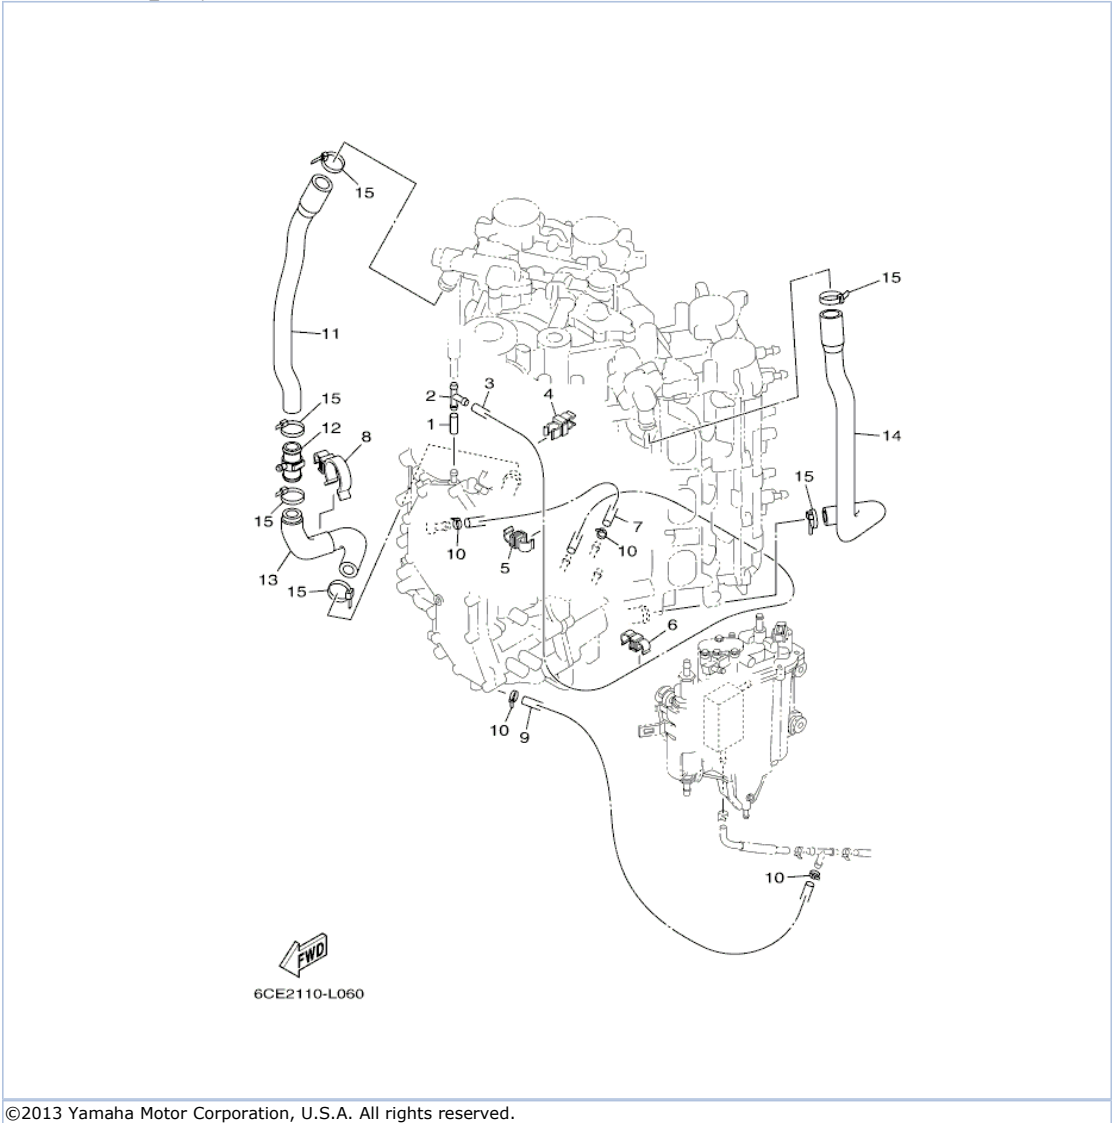

LF225XCA_0411 / CYLINDER CRANKCASE 4

©2013 Yamaha Motor Corporation, U.S.A. All rights reserved.

Part List

LF225XCA_0411 / CYLINDER CRANKCASE 4

REF - NO	PART NUMBER	PART NAME	QUANTITY	REMARKS
1	90445-09220-00	HOSE (L30)	1	
2	688-24378-00-00	PIPE, JOINT 3	1	
3	6CB-12576-10-00	HOSE 1	1	
4	90464-10M59-00	CLAMP	1	
5	90464-09013-00	CLAMP	1	
6	90464-12010-00	CLAMP	1	
7	6CB-12577-00-00	HOSE 2	1	
8	90464-26002-00	CLAMP	1	
9	90445-096H2-00	HOSE (L280)	1	
10	90465-11M10-00	CLAMP	4	
11	6CE-1244G-00-00	HOSE, 4	1	
12	6CE-24378-00-00	PIPE, JOINT 3	1	
13	6CE-1244H-00-00	HOSE 5	1	
14	6CB-1243E-00-00	HOSE 2	1	
15	90465-11M59-00	CLAMP	6