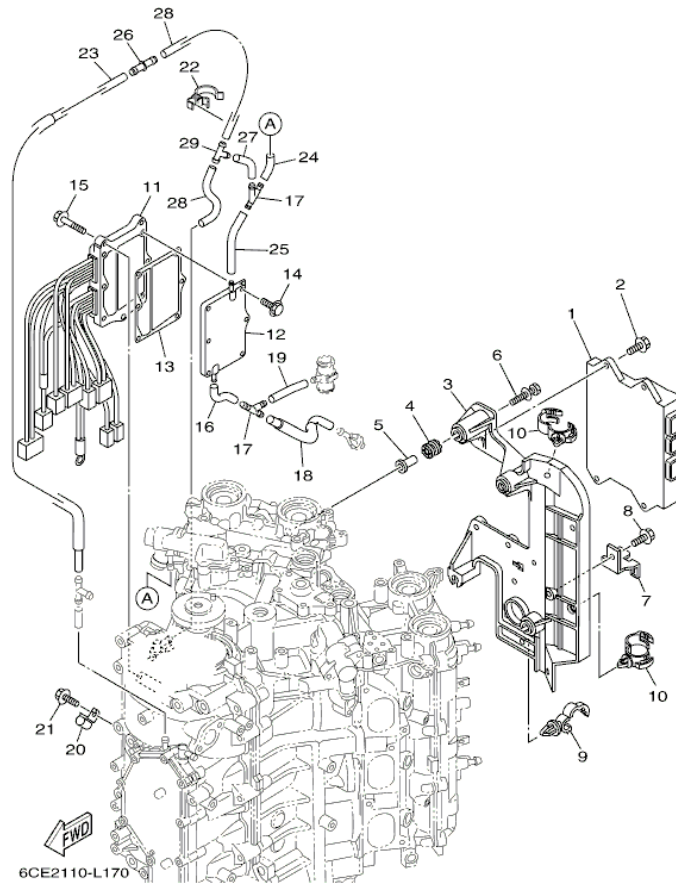

LF225XCA_0411 / ELECTRICAL 1

©2013 Yamaha Motor Corporation, U.S.A. All rights reserved.

Part List

LF225XCA_0411 / ELECTRICAL 1

REF - NO	PART NUMBER	PART NAME	QUANTITY	REMARKS
1	6CL-8591A-00-00	ENGINE CONTROL UNIT ASSY	1	
2	95895-06020-00	BOLT, FLANGE	4	
3	6CB-82316-01-00	BRACKET, IGNITION COIL	1	
4	64J-85516-00-00	SPACER	4	
5	69M-42758-01-00	COLLAR	4	
6	90119-06M56-00	BOLT, WITH WASHER	4	
7	6BR-81845-00-00	PLATE	1	
8	95895-06012-00	BOLT, FLANGE	1	
9	90464-13249-00	CLAMP	1	
10	90464-20181-00	CLAMP	2	
11	6CE-81960-00-00	RECTIFIER & REGULATOR ASSY	1	
12	6CE-81972-00-9S	COVER, RECTIFIER	1	
13	6CE-81975-00-00	PLATE, RECTIFIER FITTING	1	
14	90119-06MA3-00	BOLT, WITH WASHER	6	
15	95895-06025-00	BOLT, FLANGE	3	
16	6CE-1248A-00-00	PIPE 8	1	
17	6CE-24377-00-00	PIPE, JOINT 2	2	
18	6CE-12483-00-00	PIPE 3	1	
19	90445-107A5-00	HOSE (L30)	1	
20	90462-06013-00	CLAMP	1	
21	95023-06012-00	BOLT	1	
22	90464-26002-00	CLAMP	1	
23	6CE-12481-10-00	PIPE 1	1	
24	6CE-14872-00-00	PIPE 2	1	
25	6CE-12485-00-00	PIPE 5	1	
26	6CE-24376-00-00	PIPE, JOINT 1	1	
27	6CE-14872-00-00	PIPE 2	1	
28	90445-09068-00	HOSE (L110)	2	
29	688-24378-00-00	PIPE, JOINT 3	1