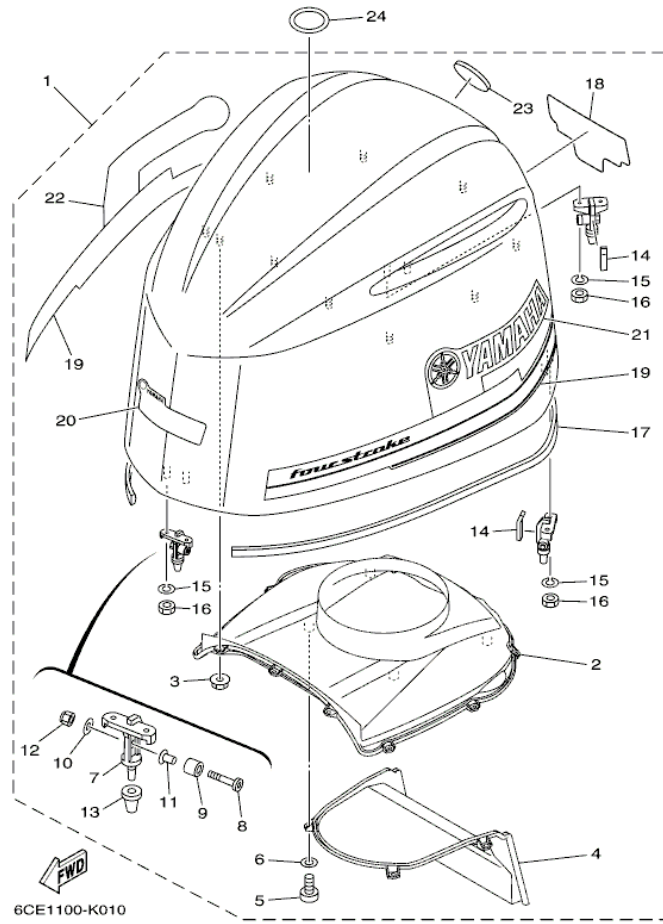

LF225XCA_0411 / TOP COWLING

©2013 Yamaha Motor Corporation, U.S.A. All rights reserved.

Part List

LF225XCA_0411 / TOP COWLING

REF - NO	PART NUMBER	PART NAME	QUANTITY	REMARKS
1	6CL-42610-00-00	TOP COWLING ASSY	1	
2	6CE-42613-00-00	.MOLDING, AIR DUCT	1	
3	90179-06M28-00	.NUT	10	
4	6CE-42635-00-00	.DUCT, WATER SEPARATOR	1	
5	97780-60516-00	.SCREW, TAPPING	4	
6	92990-06200-00	.WASHER, PLAIN	4	
7	6CB-42647-00-00	.HOLDER, CLAMP BAND	3	
8	90111-08078-00	.BOLT, HEX SOCKET BUTTON	3	
9	90387-10094-00	.COLLAR	3	
10	92990-08600-00	.WASHER, PLATE	3	
11	90387-08M45-00	.COLLAR	3	
12	95780-08300-00	.NUT, FLANGE	3	
13	6AW-42663-00-00	.DAMPER	3	
14	6CB-42134-00-00	.COVER	2	
15	92990-06100-00	.WASHER, SPRING	6	
16	95380-06600-00	.NUT, HEXAGON	6	
17	6CB-42628-00-00	.SEAL	1	
18	6CL-42678-00-00	.GRAPHIC, REAR	1	
19	6CE-W0070-00-00	.GRAPHIC SET	1	
20	6CL-42677-00-00	.GRAPHIC, FRONT	1	
21	6CE-42681-01-00	.MARK, COWLING	1	
22	6CE-42682-01-00	.MARK, COWLING	1	
23	6AW-42697-10-00	.TUNING FORK MARK	1	
24	67F-13434-20-00	LABEL, CAUTION	1