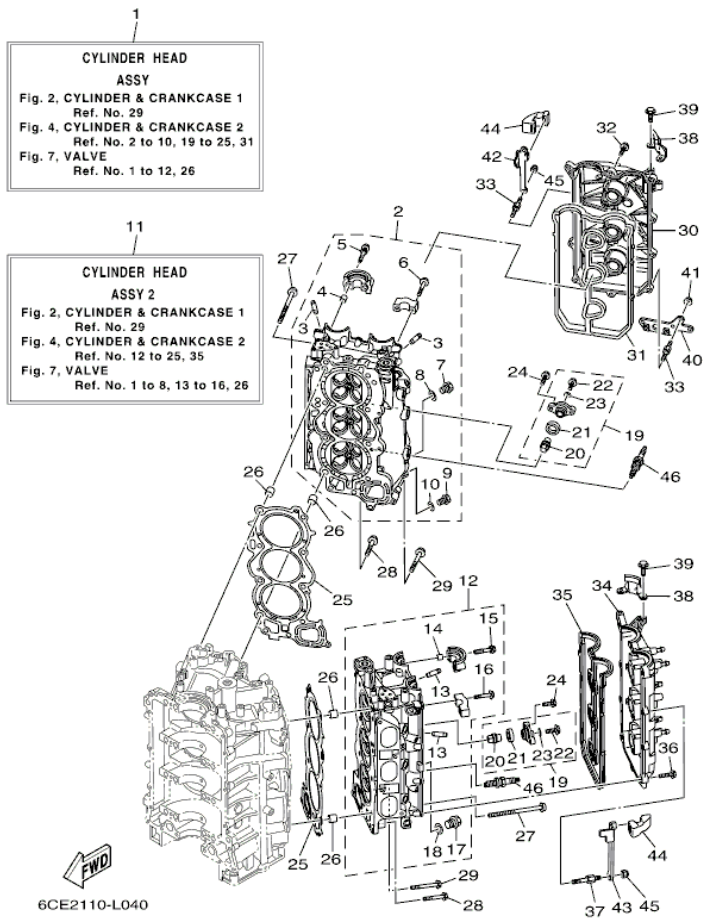

LF225XCA_0411 / CYLINDER CRANKCASE 2

©2013 Yamaha Motor Corporation, U.S.A. All rights reserved.

Part List

LF225XCA_0411 / CYLINDER CRANKCASE 2

REF - NO	PART NUMBER	PART NAME	QUANTITY	REMARKS
1	6CE-W009A-00-9S	CYLINDER HEAD COMPLETE	1	
2	6CE-11110-00-9S	CYLINDER HEAD ASSY	1	
3	6S5-11133-10-00	.GUIDE, VALVE 1	12	
4	91809-08006-00	.PIN, DOWEL	4	
5	90119-07001-00	.BOLT, WITH WASHER	4	
6	90119-07234-00	.BOLT, WITH WASHER	12	
7	90340-18M09-00	.PLUG, STRAIGHT SCREW	1	
8	90430-18130-00	.GASKET	1	
9	90340-14M06-00	.PLUG, STRAIGHT SCREW	1	
10	90430-14115-00	.GASKET	1	
11	6CE-W009C-00-9S	CYLINDER HEAD 2 COMPLETE	1	
12	6CE-11120-00-9S	CYLINDER HEAD ASSY 2	1	
13	6S5-11133-10-00	.GUIDE, VALVE 1	12	
14	91809-08006-00	.PIN, DOWEL	4	
15	90119-07001-00	.BOLT, WITH WASHER	4	
16	90119-07234-00	.BOLT, WITH WASHER	12	
17	90340-18M09-00	.PLUG, STRAIGHT SCREW	1	
18	90430-18130-00	.GASKET	1	
19	67F-11301-00-00	ANODE COVER ASSY	8	
20	67F-11325-01-00	.ANODE	1	
21	67F-11328-00-00	.GROMMET, ANODE	1	
22	90105-06M07-00	.BOLT, FLANGE	1	
23	90430-06M03-00	.GASKET	1	
24	95885-08025-00	BOLT, FLANGE	16	
25	6CB-11181-00-00	.GASKET, CYLINDER HEAD 1	2	
26	90387-11005-00	COLLAR	4	
27	90155-11002-00	SCREW, FLAT FILLISTER	16	
28	90105-08175-00	BOLT, FLANGE	4	
29	90105-08220-00	BOLT, FLANGE	2	
30	6CB-11191-02-00	COVER, CYLINDER HEAD 1	1	
31	6CB-11193-00-00	.GASKET, HEAD COVER 1	1	
32	95895-06030-00	BOLT, FLANGE	9	
33	90109-06277-00	BOLT	4	
34	6CB-11192-02-00	COVER, CYLINDER HEAD 2	1	
35	6CB-11194-00-00	.GASKET, HEAD COVER 2	1	
36	95895-06030-00	BOLT, FLANGE	11	
37	90109-06277-00	BOLT	2	
38	6AW-15142-00-00	GUIDE 1	2	
39	95885-06014-00	BOLT, FLANGE	4	
40	6CB-2134V-00-00	BRACKET	1	
41	90179-06M28-00	NUT	2	
42	6CB-11998-00-00	BRACKET 1	1	
43	6CB-11999-00-00	BRACKET 2	1	
44	6CB-42662-00-00	DAMPER	2	
45	90185-06M07-00	NUT, SELF-LOCKING	4	
46	LFR-6A110-00-00	PLUG, SPARK (NGK LFR6A-11)	6	

Part Notes

LF225XCA_0411 / CYLINDER CRANKCASE 2

PART NUMBER	NOTE TEXT
67F-11325-01-00	OEM: This part number is among the Top 100 Most Popular Marine Maintenance Parts as of August 2013.
67F-11328-00-00	OEM: This part number is among the Top 100 Most Popular Marine Maintenance Parts as of August 2013.
LFR-6A110-00-00	OEM: This part number is among the Top 100 Most Popular Marine Maintenance Parts as of August 2013.

©2013 Yamaha Motor Corporation, U.S.A. All rights reserved.