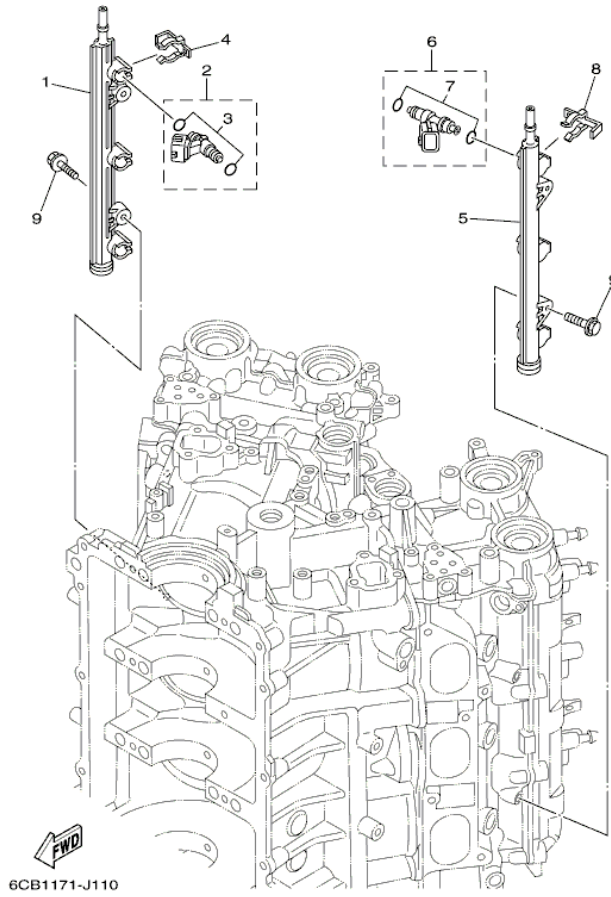

LF225XCA_0411 / THROTTLE BODY ASSY 2

6CB1171-J110

©2013 Yamaha Motor Corporation, U.S.A. All rights reserved.

Part List

LF225XCA_0411 / THROTTLE BODY ASSY 2

REF - NO	PART NUMBER	PART NAME	QUANTITY	REMARKS
1	6CB-13161-00-00	PIPE, DELIVERY 1	1	
2	6AW-13761-00-00	INJECTOR	3	
3	6AW-1410B-00-00	.PACKING KIT	1	
4	6CB-13577-00-00	CLIP	3	
5	6CB-13171-00-00	PIPE, DELIVERY 2	1	
6	6AW-13761-00-00	INJECTOR	3	
7	6AW-1410B-00-00	.PACKING KIT	1	
8	6CB-13577-00-00	CLIP	3	
9	90105-06M08-00	BOLT, FLANGE	4