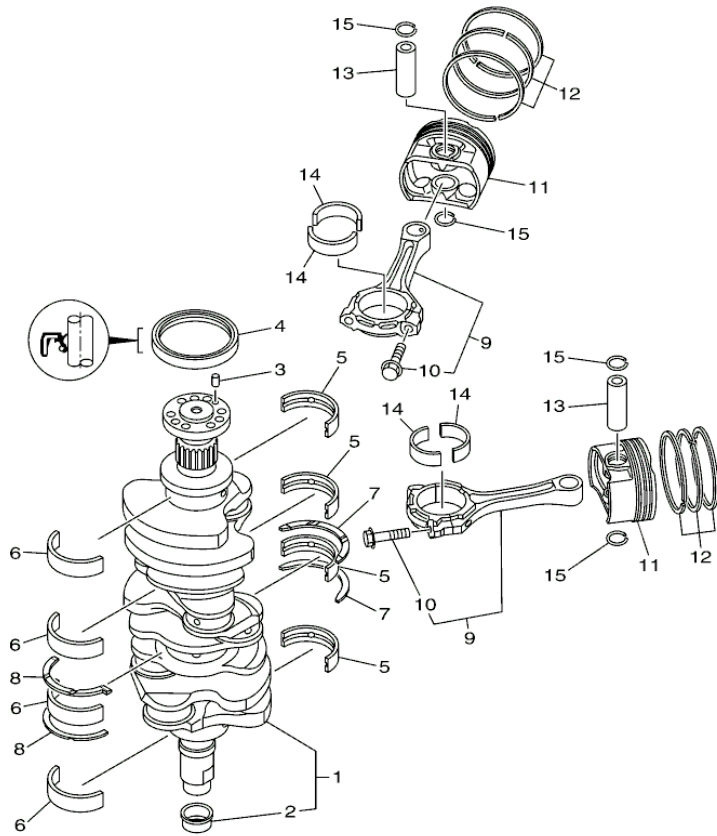

LF225XCA 0113 / CRANKSHAFT PISTON

6CB3110-L030

©2013 Yamaha Motor Corporation, U.S.A. All rights reserved.

Part List

LF225XCA 0113 / CRANKSHAFT PISTON

REF - NO	PART NUMBER	PART NAME	QUANTITY	REMARKS
1	6CB-11410-00-00	CRANKSHAFT	1	
2	6CB-11478-00-00	.COLLAR	1	
3	93606-12019-00	.PIN, DOWEL	1	
4	93102-85008-00	.OIL SEAL	1	
5	6CB-11416-40-00	PLANE BEARING, CRANKSHAFT 1	4	UR BROWN
5	6CB-11416-10-00	PLANE BEARING, CRANKSHAFT 1	4	UR YELLOW
5	6CB-11416-00-00	PLANE BEARING, CRANKSHAFT 1	4	UR PURPLE
5	6CB-11416-30-00	PLANE BEARING, CRANKSHAFT 1	4	UR GREEN
5	6CB-11416-20-00	PLANE BEARING, CRANKSHAFT 1	4	UR RED
6	6CB-11417-30-00	PLANE BEARING, CRANKSHAFT 2	4	UR GREEN
6	6CB-11417-40-00	PLANE BEARING, CRANKSHAFT 2	4	UR BROWN
6	6CB-11417-00-00	PLANE BEARING, CRANKSHAFT 2	4	UR PURPLE
6	6CB-11417-10-00	PLANE BEARING, CRANKSHAFT 2	4	UR YELLOW
6	6CB-11417-20-00	PLANE BEARING, CRANKSHAFT 2	4	UR RED
7	6CB-11426-01-00	BEARING, THRUST 1	2	
8	6CB-11427-00-00	BEARING, THRUST 2	2	
9	6CB-W1165-00-00	CONNECTING ROD ASSY	6	
10	6CB-11654-00-00	.BOLT, CONNECTING ROD	2	
11	6CE-11631-00-00	PISTON (STD)	6	
12	6CB-11603-00-00	PISTON RING SET (STD)	6	
13	6CB-11633-00-00	PIN, PISTON	6	
14	6CB-11656-00-00	PLANE BEARING, CONNECTING ROD	12	UR YELLOW
14	6CB-11656-10-00	PLANE BEARING, CONNECTING ROD	12	UR GREEN
14	6CB-11656-20-00	PLANE BEARING, CONNECTING ROD	12	UR BLUE
15	K0F-A3233-00-00	RING,HOLE SNAP	12