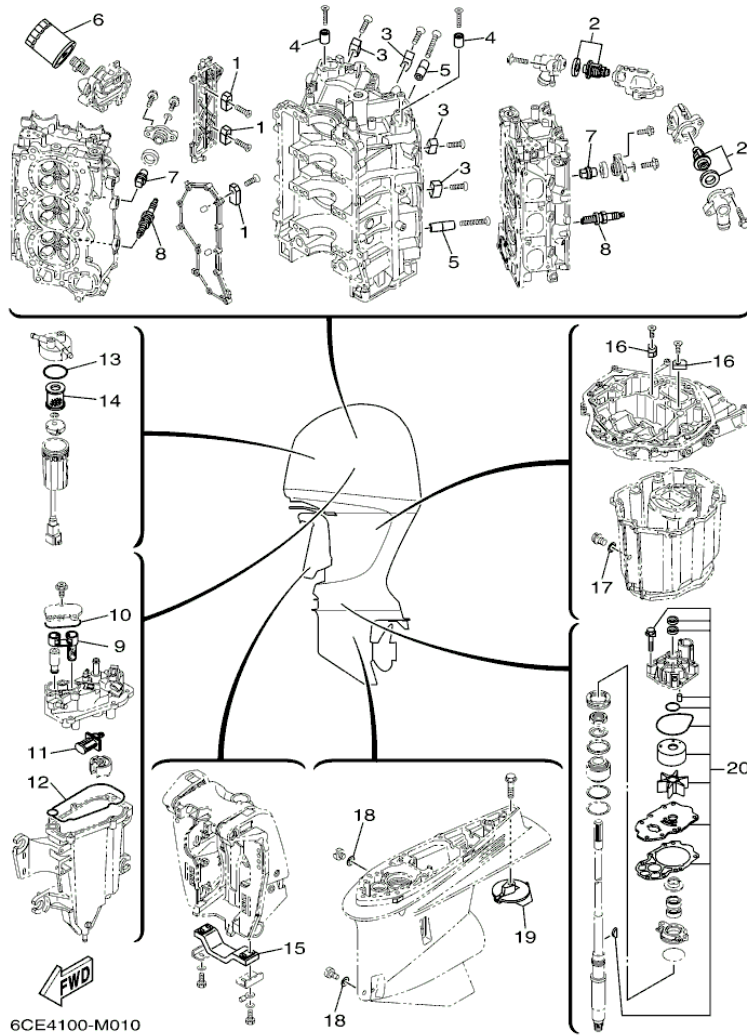

LF225XCA 0113 / SCHEDULED SERVICE PARTS

©2013 Yamaha Motor Corporation, U.S.A. All rights reserved.

Part List

LF225XCA 0113 / SCHEDULED SERVICE PARTS

REF - NO	PART NUMBER	PART NAME	QUANTITY	REMARKS
1	63P-11325-01-00	ANODE	4	
2	6CE-12411-00-00	THERMOSTAT	2	
3	6AW-1132P-00-00	ANODE 5	4	
4	68T-11325-00-00	ANODE	2	
5	6AW-1132N-01-00	ANODE 4	2	
6	N26-13440-00-00	ELEMENT ASSY, OIL CLEANER	1	
7	67F-11325-01-00	.ANODE	8	
8	LFR-6A110-00-00	PLUG, SPARK (NGK LFR6A- 11)	6	
9	6CB-24501-01-00	.FILTER, FUEL	1	
10	6CB-13016-00-00	.O-RING	1	
11	63P-13915-00-00	FILTER	1	
12	6CB-14984-00-00	GASKET, FLOAT CHAMBER	1	
13	6P3-24564-00-00	GASKET	1	
14	6P3-24563-01-00	ELEMENT, FILTER	1	
15	6G5-45251-02-00	ANODE	1	
16	63P-11325-11-00	ANODE	2	
17	90430-14M09-00	.GASKET	1	
18	90430-08020-00	.GASKET	2	
19	61A-45371-00-00	TAB-TRIM	1	
20	6CE-W0078-00-00	WATER PUMP REPAIR KIT	1	