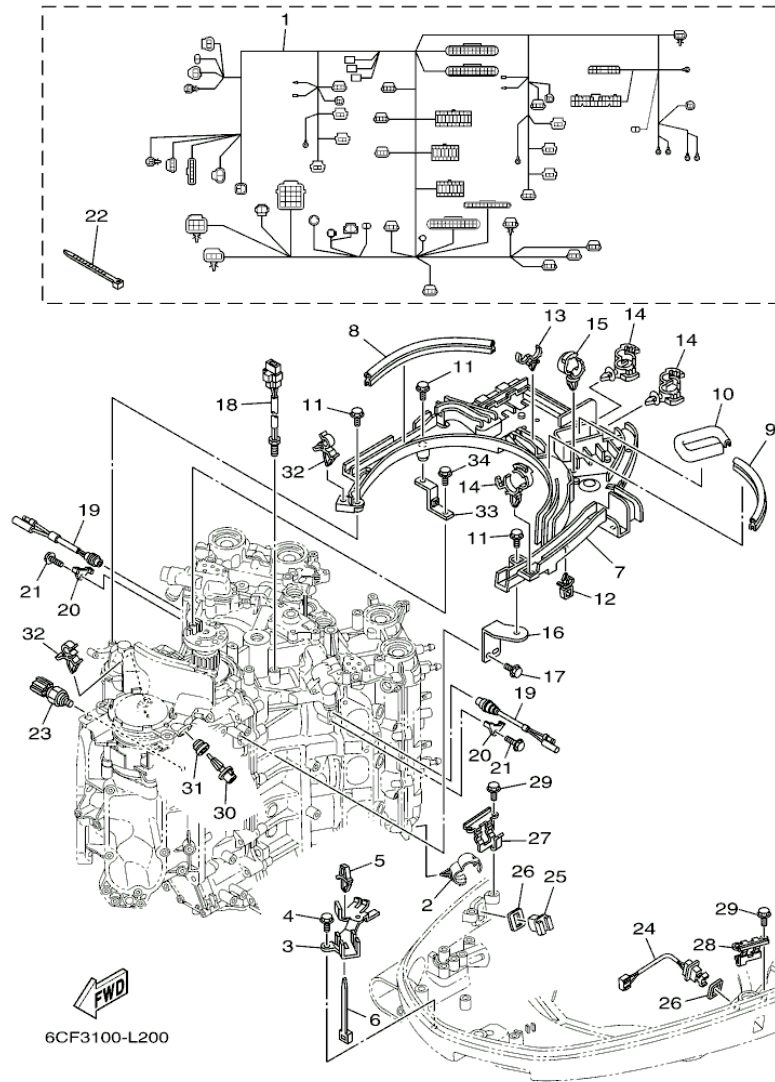

LF225XCA 0113 / ELECTRICAL 4

©2013 Yamaha Motor Corporation, U.S.A. All rights reserved.

Part List

LF225XCA 0113 / ELECTRICAL 4

REF - NO	PART NUMBER	PART NAME	QUANTITY	REMARKS
1	6CE-82590-10-00	WIRE HARNESS ASSY	1	FOR TILT LIMIT
2	90464-20181-00	CLAMP	4	
3	6CB-82594-00-00	CLAMP	1	
4	95895-06012-00	BOLT, FLANGE	2	
5	90464-06001-00	CLAMP	1	
6	90465-13M24-00	CLAMP	1	
7	6CB-82589-01-00	PROTECTOR, WIRE HARNESS	1	
8	6BG-42617-00-00	DAMPER, FORM	1	
9	6CB-42617-00-00	DAMPER, FORM	1	
10	6CB-42629-00-00	SEAL	1	
11	95895-06020-00	BOLT, FLANGE	5	
12	90464-11121-00	CLAMP	1	
13	90464-18246-00	.CLAMP	1	
14	90464-12183-00	CLAMP	4	
15	90464-20181-00	CLAMP	2	
16	6CB-82388-00-00	PLATE	1	
17	95895-06016-00	BOLT, FLANGE	2	
18	6CB-85790-00-00	THERMOSENSOR ASSY	1	
19	6P2-82560-01-00	THERMO SWITCH ASSY	2	
20	6E9-82588-00-00	PLATE	2	
21	95895-06012-00	BOLT, FLANGE	2	
22	90465-14M66-00	CLAMP	1	
23	6AW-83651-00-00	SENDER, OIL PRESSURE	1	
24	6BR-82563-00-00	TRIM & TILT SWITCH ASSY	1	
25	69J-42723-01-00	COVER, BOTTOM	1	
26	69J-82587-00-00	GASKET	2	
27	63P-83614-01-00	BRACKET	1	
28	63P-83614-01-00	BRACKET	1	
29	95895-06012-00	BOLT, FLANGE	4	
30	63P-85886-00-00	SENSOR, AIR TEMPERATURE	1	
31	63P-14435-00-00	GROMMET	1	
32	90464-09129-00	CLAMP	2	
33	6CB-81952-00-00	HOLDER, RELAY	1	
34	95895-06016-00	BOLT, FLANGE	1	