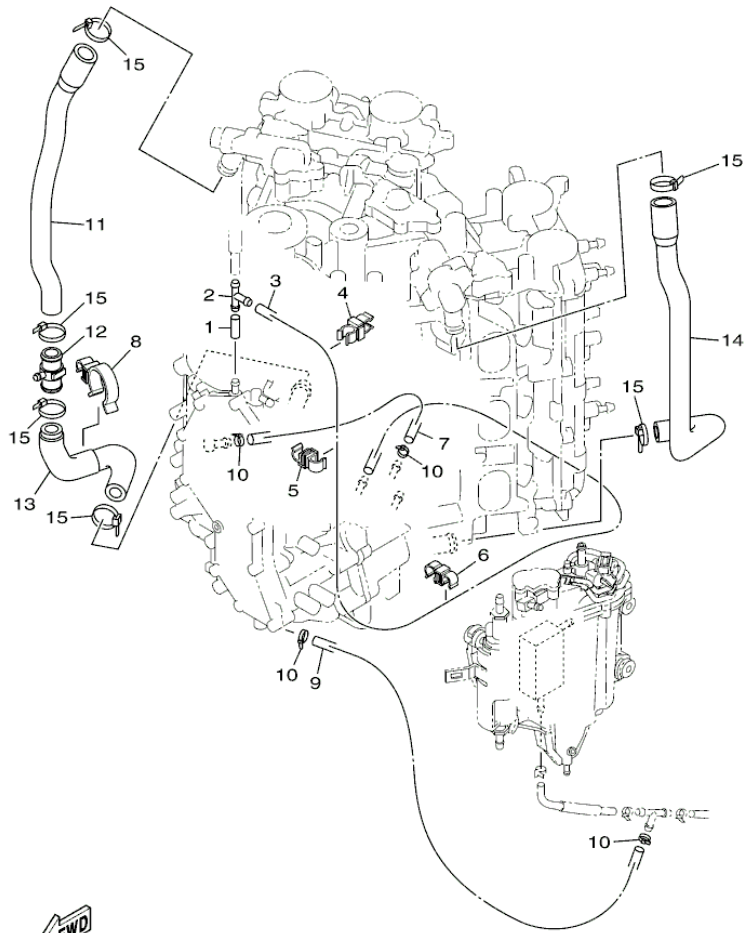

LF225XCA 0113 / CYLINDER CRANKCASE 4

6CE4100-M070

©2013 Yamaha Motor Corporation, U.S.A. All rights reserved.

Part List

LF225XCA 0113 / CYLINDER CRANKCASE 4

REF - NO	PART NUMBER	PART NAME	QUANTITY	REMARKS
1	90445-09220-00	HOSE (L30)	1	
2	688-24378-00-00	PIPE, JOINT 3	1	
3	6CB-12576-10-00	HOSE 1	1	
4	90464-10M59-00	CLAMP	1	
5	90464-09013-00	CLAMP	1	
6	90464-12010-00	CLAMP	1	
7	6CB-12577-00-00	HOSE 2	1	
8	90464-26002-00	CLAMP	1	
9	90445-096H2-00	HOSE (L280)	1	
10	90465-11M10-00	CLAMP	4	
11	6CE-1244G-00-00	HOSE, 4	1	
12	6CE-24378-00-00	PIPE, JOINT 3	1	
13	6CE-1244H-00-00	HOSE 5	1	
14	6CB-1243E-00-00	HOSE 2	1	
15	90465-11M59-00	CLAMP	6