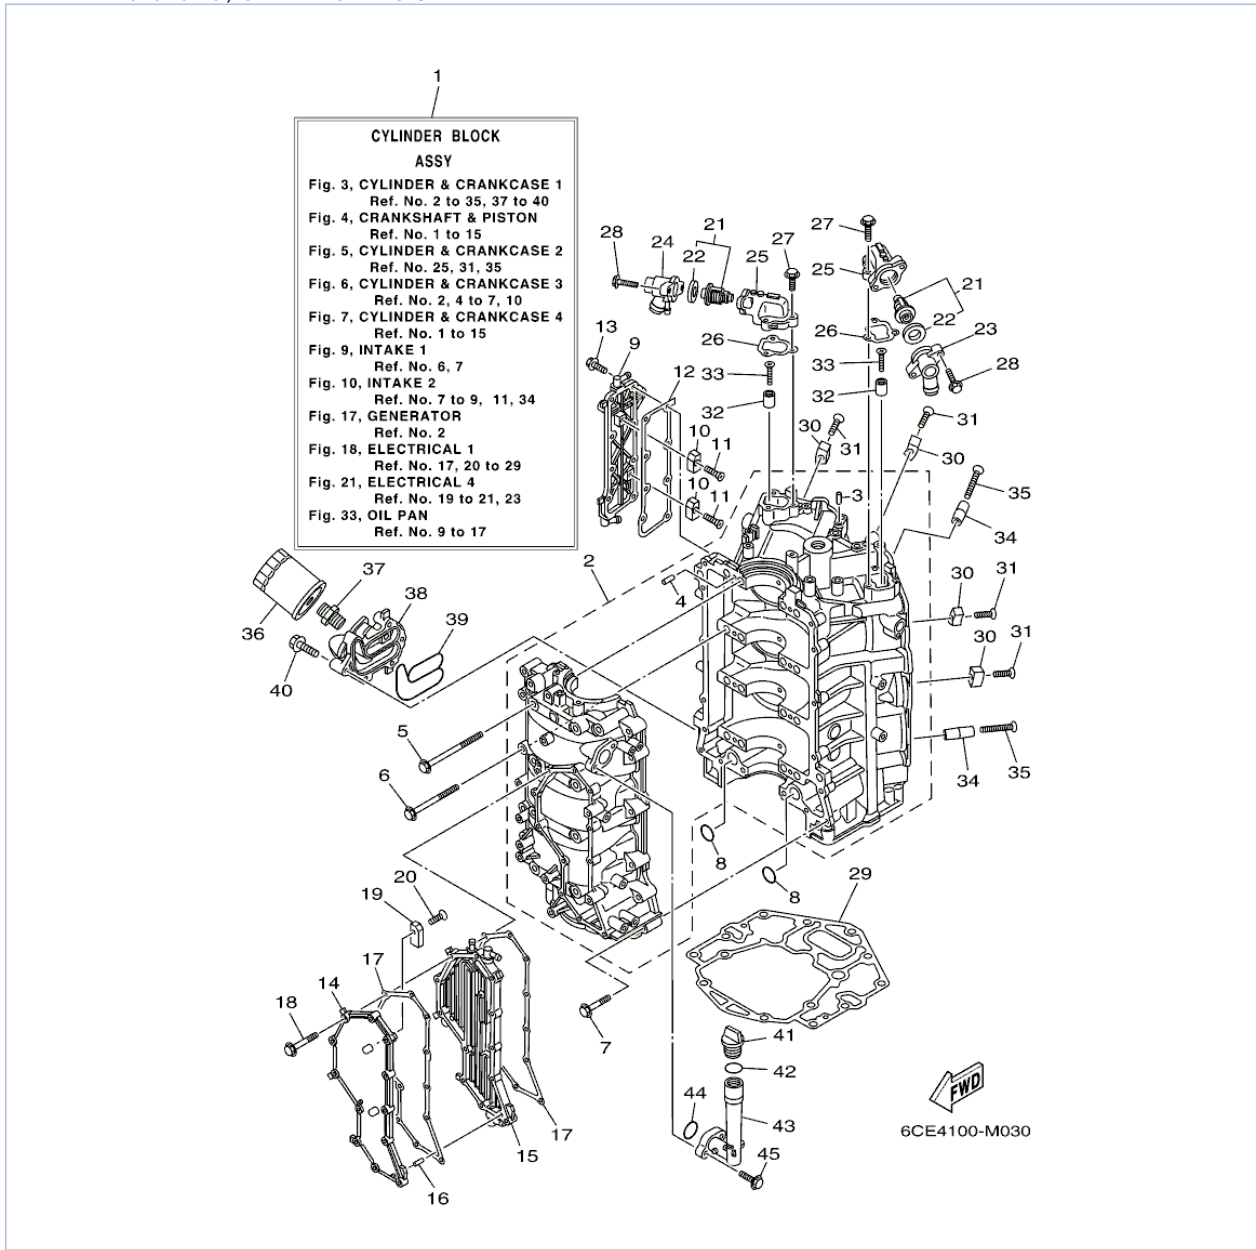

LF225XCA 0113 / CYLINDER CRANKCASE 1

©2013 Yamaha Motor Corporation, U.S.A. All rights reserved.

Part List

LF225XCA 0113 / CYLINDER CRANKCASE 1

REF - NO	PART NUMBER	PART NAME	QUANTITY	REMARKS
1	6CE-W009B-04-9S	CYLINDER BLOCK ASSY	1	
2	6CE-15100-10-00	CRANKCASE ASSY	1	
3	93606-12019-00	.PIN, DOWEL	3	
4	93606-12019-00	.PIN, DOWEL	8	
5	6CB-15187-00-00	BOLT	8	
6	6CB-15481-00-00	BOLT 1	8	
7	90105-08175-00	BOLT, FLANGE	16	
8	93210-26658-00	.O-RING	2	
9	6CE-1131C-00-9S	COVER, JOINT	1	
10	63P-11325-01-00	ANODE	2	
11	90151-06M02-00	SCREW, COUNTERSUNK	2	
12	6CB-1131B-00-00	.GASKET, COVER	1	
13	90105-06M07-00	.BOLT, FLANGE	8	
14	6CE-15411-00-9S	COVER, CRANKCASE 1	1	
15	6CE-15421-10-9S	COVER, CRANKCASE 2	1	
16	91690-40010-00	PIN, SPRING	1	
17	6CB-15451-00-00	.GASKET, CRANKCASE COVER 1	2	
18	90105-06151-00	BOLT, FLANGE	12	
19	63P-11325-01-00	ANODE	2	
20	90151-06M02-00	SCREW, COUNTERSUNK	2	
21	6CE-12411-00-00	THERMOSTAT	2	
22	67F-12412-00-00	.SEAL, THERMOSTAT	1	
23	6CE-12413-10-9S	COVER, THERMOSTAT	1	
24	6CE-12413-00-9S	COVER, THERMOSTAT	1	
25	6CB-12422-10-9S	COVER, HOUSING	2	
26	6CB-12427-10-00	.GASKET, HOUSING COVER 1	2	
27	95027-06025-00	BOLT, FLANGE	6	
28	90105-06037-00	BOLT, FLANGE	4	
29	6CB-11351-00-00	.GASKET, CYLINDER	1	
30	6AW-1132P-00-00	ANODE 5	4	
31	98780-06530-00	SCREW, FLAT HEAD	4	
32	68T-11325-00-00	ANODE	2	
33	90151-05M05-00	SCREW, COUNTERSUNK	2	
34	6AW-1132N-01-00	ANODE 4	2	
35	98780-06550-00	SCREW, FLAT HEAD	2	
36	N26-13440-00-00	ELEMENT ASSY, OIL CLEANER	1	
37	90401-19001-00	BOLT, UNION	1	
38	6CE-13446-10-9S	CONNECTOR	1	
39	6CB-13477-00-00	.GASKET	1	
40	90105-06151-00	BOLT, FLANGE	5	
41	6G8-15363-00-00	PLUG, OIL	1	
42	93210-24M79-00	.O-RING	1	
43	6CB-15319-00-00	JOINT	1	
44	93210-27370-00	O-RING	1	
45	90105-06037-00	BOLT, FLANGE	2	