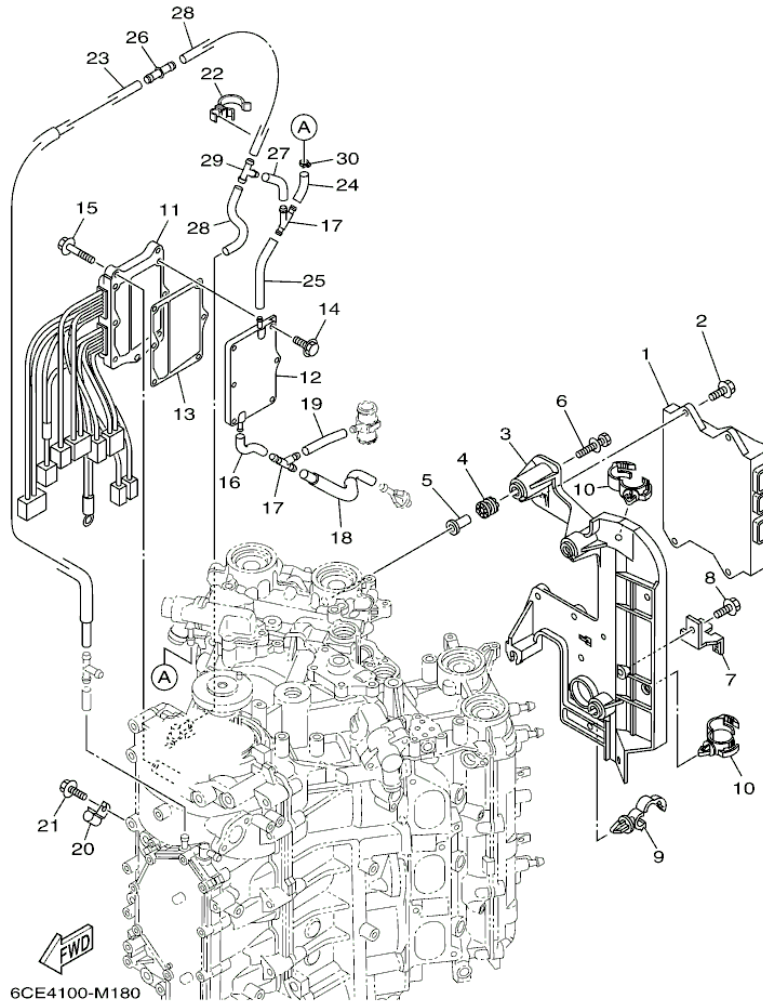

LF225XCA 0113 / ELECTRICAL 1

©2013 Yamaha Motor Corporation, U.S.A. All rights reserved.

Part List

LF225XCA 0113 / ELECTRICAL 1

REF - NO	PART NUMBER	PART NAME	QUANTITY	REMARKS
1	6CL-8591A-02-00	ENGINE CONTROL UNIT ASSY	1	
2	95895-06020-00	BOLT, FLANGE	4	
3	6CB-82316-01-00	BRACKET, IGNITION COIL	1	
4	64J-85516-00-00	SPACER	4	
5	69M-42758-01-00	COLLAR	4	
6	90119-06M56-00	BOLT, WITH WASHER	4	
7	6BR-81845-00-00	PLATE	1	
8	95895-06012-00	BOLT, FLANGE	1	
9	90464-13249-00	CLAMP	1	
10	90464-20181-00	CLAMP	2	
11	6CE-81960-00-00	RECTIFIER & REGULATOR ASSY	1	
12	6CE-81972-00-9S	COVER, RECTIFIER	1	
13	6CE-81975-00-00	PLATE, RECTIFIER FITTING	1	
14	90119-06MA3-00	BOLT, WITH WASHER	6	
15	95895-06025-00	BOLT, FLANGE	3	
16	6CE-1248A-00-00	PIPE 8	1	
17	6CE-24377-00-00	PIPE, JOINT 2	2	
18	6CE-12483-00-00	PIPE 3	1	
19	90445-107A5-00	HOSE (L30)	1	
20	90462-06013-00	CLAMP	1	
21	95023-06012-00	BOLT	1	
22	90464-26002-00	CLAMP	1	
23	6CE-12481-10-00	PIPE 1	1	
24	6CE-14872-00-00	PIPE 2	1	
25	6CE-12485-00-00	PIPE 5	1	
26	6CE-24376-00-00	PIPE, JOINT 1	1	
27	6CE-14872-00-00	PIPE 2	1	
28	90445-09068-00	HOSE (L110)	2	
29	688-24378-00-00	PIPE, JOINT 3	1	
30	90465-11M10-00	CLAMP	1