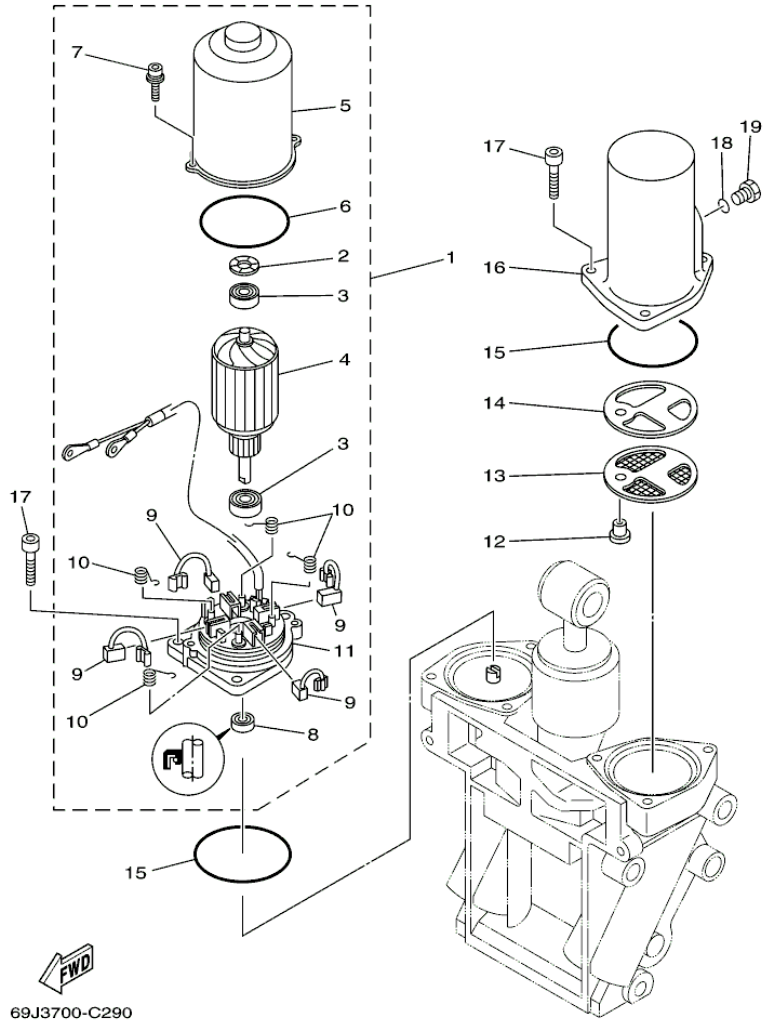

LF225XCA 0113 / POWER TRIM TILT ASSY 2

©2013 Yamaha Motor Corporation, U.S.A. All rights reserved.

Part List

LF225XCA 0113 / POWER TRIM TILT ASSY 2

REF - NO	PART NUMBER	PART NAME	QUANTITY	REMARKS
1	69J-43880-01-00	MOTOR ASSY	1	
2	90206-14N50-00	.WASHER, WAVE	1	
3	93399-999T6-00	.BEARING	2	
4	69J-43805-00-00	.ARMATURE ASSY	1	
5	69J-43804-00-00	.STATOR ASSY	1	
6	69J-43861-00-00	.O-RING	1	
7	69J-43886-00-00	.BOLT	2	
8	69J-43882-00-00	.OIL SEAL	1	
9	69J-43891-00-00	.BRUSH 1	4	
10	69J-4386K-00-00	.SPRING, BRUSH	4	
11	69J-43881-01-00	.FRAME, END	1	
12	69J-4388H-00-00	PLUG	1	
13	69J-43817-00-00	FILTER 2	1	
14	69J-4388F-00-00	SPACER	1	
15	93210-66001-00	O-RING	2	
16	69J-43828-00-00	BODY, RESERVOIR	1	
17	69J-43888-00-00	BOLT, SOCKET	6	
18	93210-09165-00	O-RING	1	
19	6H1-43829-00-00	PLUG, RESERVOIR	1