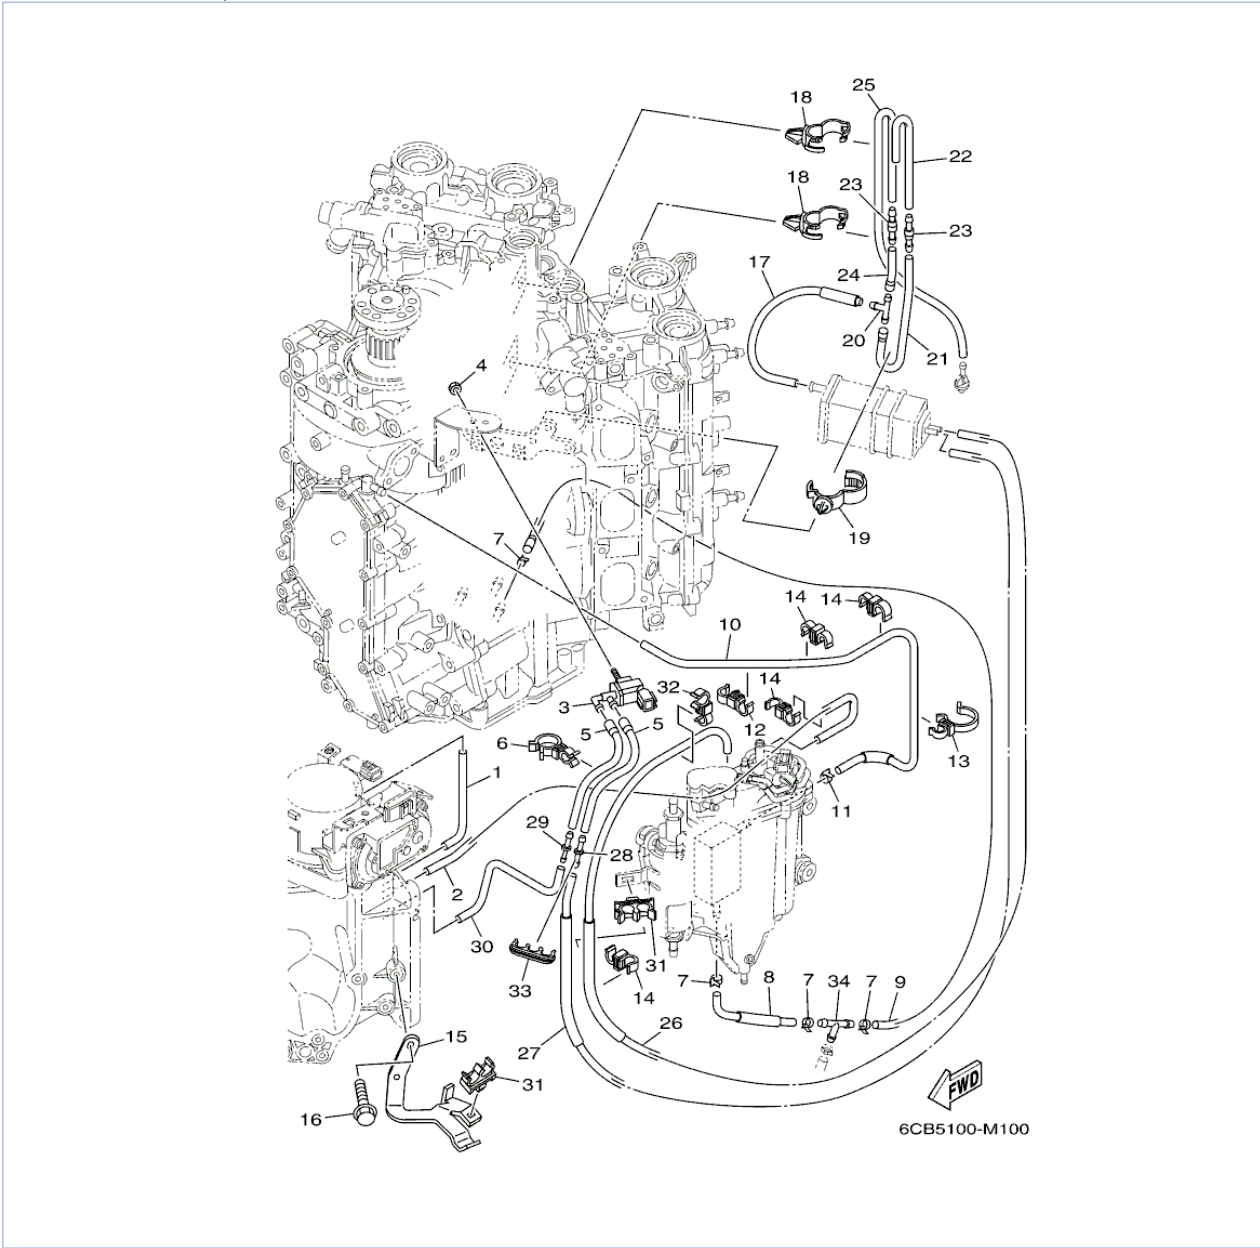

LF225XCA 0113 / INTAKE 2

©2013 Yamaha Motor Corporation, U.S.A. All rights reserved.

Part List

LF225XCA 0113 / INTAKE 2

REF - NO	PART NUMBER	PART NAME	QUANTITY	REMARKS
1	6CB-13533-00-00	HOSE, VACUUM SENSING 4	1	
2	6CB-13532-10-00	HOSE, VACUUM SENSING 3	1	
3	6C5-86120-00-00	SOLENOID VALVE ASSY	1	
4	95380-06600-00	NUT, HEXAGON	1	
5	6CB-2416A-00-00	HOSE	2	
6	90464-23001-00	CLAMP	2	
7	90465-11M10-00	CLAMP	4	
8	6CE-12482-10-00	PIPE 2	1	
9	90445-097F7-00	HOSE (L780)	1	
10	6CB-12484-00-00	PIPE 4	1	
11	90465-11M10-00	CLAMP	1	
12	90464-12010-00	CLAMP	1	
13	90464-26002-00	CLAMP	1	
14	90464-09013-00	CLAMP	4	
15	6CB-13782-00-00	STAY	1	
16	95895-06016-00	BOLT, FLANGE	2	
17	6CB-13545-00-00	HOSE 1	1	
18	90464-20181-00	CLAMP	2	
19	90464-07209-00	CLAMP	1	
20	688-24378-00-00	PIPE, JOINT 3	1	
21	6CB-13546-00-00	HOSE 2	1	
22	6CB-13547-00-00	HOSE 3	1	
23	6E5-21744-00-00	BREATHER	2	
24	6CB-13548-00-00	HOSE, AIR 4	1	
25	6CB-12483-00-00	PIPE 3	1	
26	6CB-1475A-00-00	PIPE 1	1	
27	6CB-1475F-00-00	PIPE 3	1	
28	6G8-24376-00-00	PIPE, JOINT 1	1	
29	6CB-14989-00-00	ORIFICE, AIR VENT	1	
30	6CB-1475G-00-00	PIPE 4	1	
31	90464-11012-00	CLAMP	2	
32	90464-12010-00	CLAMP	1	
33	90464-10011-00	CLAMP	1	
34	688-24378-00-00	PIPE, JOINT 3	1