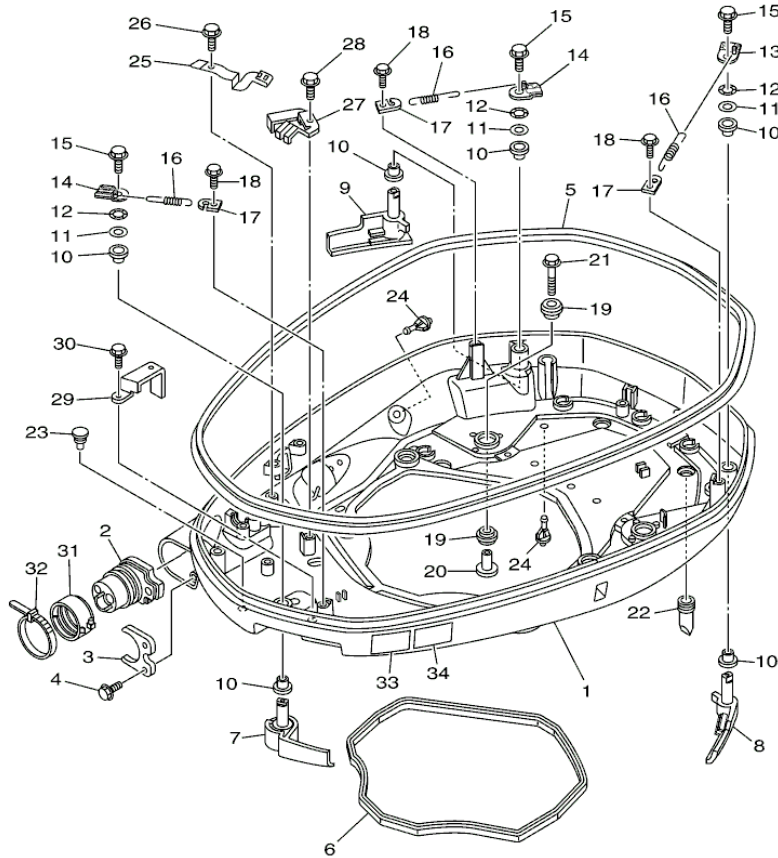

LF225XCA 0113 / BOTTOM COWLING 1

6CL3100-L230

©2013 Yamaha Motor Corporation, U.S.A. All rights reserved.

Part List

LF225XCA 0113 / BOTTOM COWLING 1

REF - NO	PART NUMBER	PART NAME	QUANTITY	REMARKS
1	6CB-42711-01-8D	COWLING, BOTTOM 1	1	
2	6CE-42725-02-00	GROMMET	1	
3	6CB-42761-00-00	STOPPER	1	
4	95895-06014-00	BOLT, FLANGE	2	
5	6CB-42615-00-00	SEAL	1	
6	6CB-42716-00-00	RUBBER, SEAL 1	1	
7	6CB-42815-01-8D	LEVER, CLAMP	1	
8	6CB-42816-01-8D	LEVER, CLAMP	1	
9	6CB-42817-01-8D	LEVER, CLAMP	1	
10	90386-15M73-00	BUSH	6	
11	90201-156J2-00	WASHER, PLATE	3	
12	90206-15M18-00	WASHER, WAVE	3	
13	6CB-42818-00-00	LEVER, CLAMP	1	
14	6CB-42819-00-00	LEVER, CLAMP	2	
15	95880-08012-00	BOLT, FLANGE	3	
16	90506-22001-00	SPRING, TENSION	3	
17	66T-43144-00-00	HOOK, SPRING	3	
18	95895-06012-00	BOLT, FLANGE	3	
19	90480-22M81-00	GROMMET	12	
20	90387-08M37-00	COLLAR	6	
21	90119-08M22-00	BOLT, WITH WASHER	6	
22	6D0-42717-00-00	RUBBER, SEAL 2	2	
23	6H4-42748-00-00	GROMMET	1	
24	6P2-44391-00-00	NIPPLE, HOSE	2	
25	6CB-42743-00-00	BRACKET	1	
26	95895-06012-00	BOLT, FLANGE	1	
27	6CB-42766-00-00	BRACKET 2	1	
28	95895-06012-00	BOLT, FLANGE	1	
29	6CB-42756-00-00	STAY, CLAMP	1	
30	95895-06012-00	BOLT, FLANGE	1	
31	68F-42753-00-00	FASTNER	1	AP
32	90464-20258-00	CLAMP	1	AP
33	6AH-42794-40-00	LABEL, WARNING (GENERAL)	1	
34	6AH-42794-50-00	LABEL, WARNING (GENERAL)	1