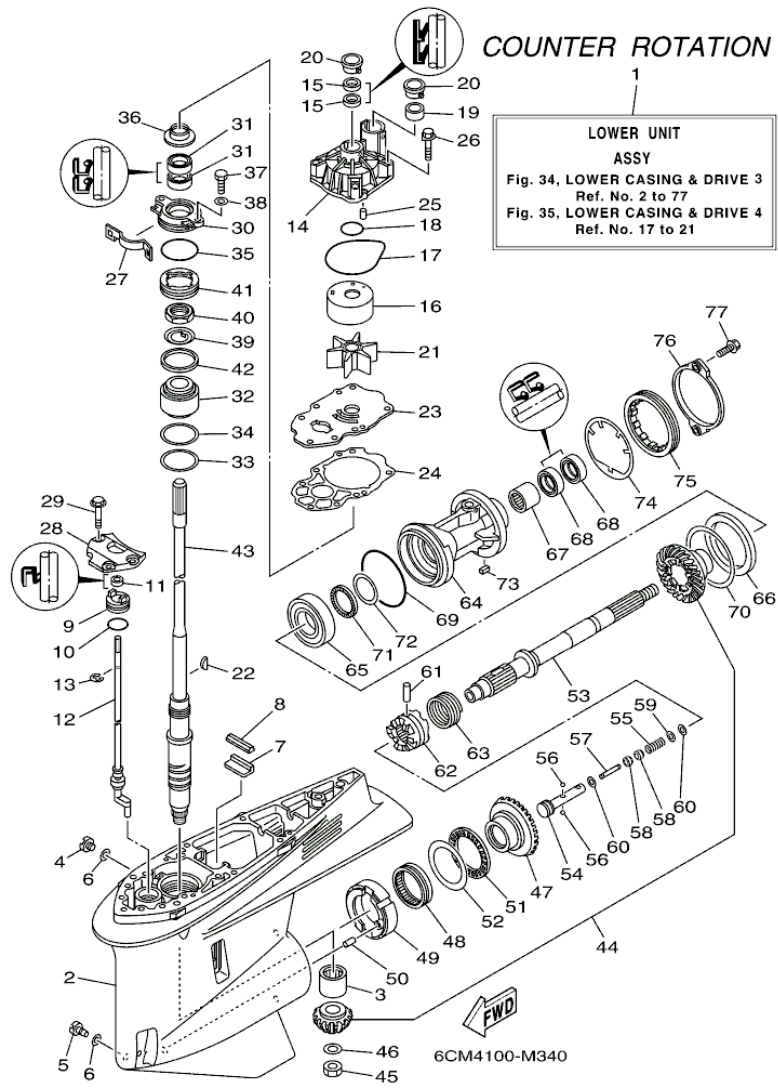

LF225XCA 0113 / LOWER CASING DRIVE 3

©2013 Yamaha Motor Corporation, U.S.A. All rights reserved.

Part List

LF225XCA 0113 / LOWER CASING DRIVE 3

REF - NO	PART NUMBER	PART NAME	QUANTITY	REMARKS
1	6CF-45300-00-8D	LOWER UNIT ASSY	1	X(25.3")
2	6CE-45301-00-8D	CASING, LOWER	1	
3	93311-83280-00	BEARING	1	
4	90340-08002-00	PLUG, STRAIGHT SCREW	1	
5	688-45341-10-00	PLUG, DRAIN	1	
6	90430-08020-00	.GASKET	2	
7	663-45376-00-00	GUIDE, SEAL DAMPER	1	
8	6CE-45375-00-00	DAMPER, SEAL	1	
9	65N-45321-00-00	PLATE	1	
10	93210-33M49-00	.O-RING	1	
11	93106-09014-00	.OIL SEAL	1	
12	6CF-44150-00-00	SHIFT CAM ASSY	1	
13	99001-08600-00	CIRCLIP	1	
14	6CE-44311-01-00	HOUSING, WATER PUMP	1	
15	93104-22M07-00	.OIL SEAL	2	
16	6AW-44322-00-00	.INSERT, CARTRIDGE	1	
17	93210-94003-00	.O-RING	1	
18	93210-37160-00	.O-RING	1	
19	6AW-44365-00-00	.DAMPER, WATER SEAL 1	1	
20	6AW-44312-00-00	COVER, WATER PUMP HOUSING	2	
21	6CE-44352-00-00	.IMPELLER	1	
22	90280-04002-00	.KEY, WOODRUFF	1	
23	6CE-44323-00-00	.OUTER PLATE, CARTRIDGE	1	
24	6CE-44315-00-00	.GASKET, WATER PUMP	1	
25	93606-12019-00	.PIN, DOWEL	2	
26	90119-08M14-00	.BOLT, WITH WASHER	4	
27	6AW-45723-00-00	PLATE, SEAL	1	
28	6CB-44312-00-00	COVER, WATER PUMP HOUSING	1	
29	90119-08M32-00	BOLT, WITH WASHER	3	
30	6CE-45335-00-9S	HOUSING, OIL SEAL	1	
31	93101-28M16-00	.OIL SEAL	2	
32	93399-99966-00	BEARING	1	
33	90201-62008-00	WASHER, PLATE	1	
34	6CE-45587-00-00	SHIM (T:0.10MM)	1	UR
34	6CE-45587-10-00	SHIM (T:0.12MM)	1	UR
34	6CE-45587-20-00	SHIM (T:0.15MM)	1	UR
34	6CE-45587-30-00	SHIM (T:0.18MM)	1	UR
34	6CE-45587-40-00	SHIM (T:0.30MM)	1	UR
34	6CE-45587-50-00	SHIM (T:0.40MM)	1	UR
34	6CE-45587-60-00	SHIM (T:0.50MM)	1	UR
35	93210-64488-00	.O-RING	1	
36	6AW-45344-00-00	COVER, OIL SEAL	1	
37	97095-08020-00	BOLT	2	
38	92995-08600-00	WASHER	2	
39	90214-30003-00	WASHER, CLAW	1	
40	90170-30M18-00	NUT	1	
41	6CE-45244-00-00	NUT	1	
42	6CE-45539-00-00	SPACER 2	1	
43	6CE-45501-00-00	DRIVE SHAFT COMP.	1	X(25.3")
44	6CF-45550-00-00	GEAR SET	1	
45	90170-16M19-00	NUT	1	
46	90201-16M00-00	WASHER, PLATE	1