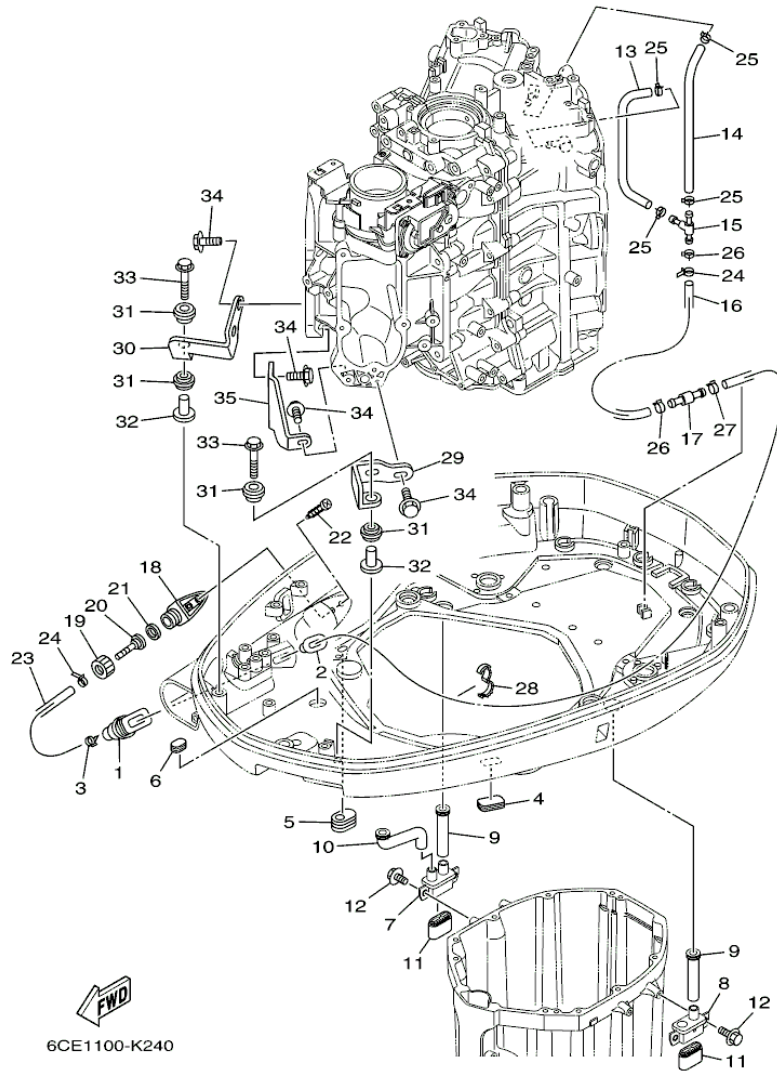

LF225XCA 0113 / BOTTOM COWLING 2

©2013 Yamaha Motor Corporation, U.S.A. All rights reserved.

Part List

LF225XCA 0113 / BOTTOM COWLING 2

REF - NO	PART NUMBER	PART NAME	QUANTITY	REMARKS
1	6H1-42726-21-00	GROMMET	1	
2	6BG-42384-00-00	SEAL, CAP	1	
3	90465-11M10-00	CLAMP	2	
4	6H4-42726-00-00	GROMMET	1	
5	61A-42727-00-00	GROMMET	1	
6	64G-42727-00-00	GROMMET	1	
7	6CE-42733-00-00	BOX, DRAIN	1	
8	6CE-42734-00-00	BOX, DRAIN 2	1	
9	6CE-42786-00-00	HOSE, DRAIN 1	2	
10	6CE-42787-00-00	HOSE, DRAIN 2	1	
11	69J-42717-00-00	RUBBER, SEAL 2	2	
12	95895-06016-00	BOLT, FLANGE	4	
13	6CB-24315-00-00	PIPE 5	1	
14	90445-14021-00	HOSE (L185)	1	
15	6AW-42169-00-00	JOINT	1	
16	90445-16015-00	HOSE (L300)	1	
17	6AW-42785-00-00	PIPE	1	
18	6AW-12572-00-00	ADAPTER	1	
19	6R3-12581-00-00	JOINT, HOSE 1	1	
20	6AW-12582-00-00	JOINT, HOSE 2	1	
21	6R3-12583-00-00	GASKET, HOSE JOINT	1	
22	97780-60520-00	SCREW, TAPPING	2	
23	90445-14019-00	HOSE (L1460)	1	
24	90465-11M10-00	CLAMP	2	
25	90467-130A5-00	CLIP	4	
26	90467-140A8-00	CLIP	2	
27	90467-140A9-00	CLIP	1	
28	90464-16001-00	CLAMP	1	
29	6CB-42643-00-00	PLATE, CLAMP	1	
30	6CB-42644-00-00	PLATE, CLAMP 2	1	
31	90480-14029-00	GROMMET	4	
32	90387-06M03-00	COLLAR	2	
33	90119-06M61-00	BOLT, WITH WASHER	2	
34	90105-06039-00	BOLT, FLANGE	6	
35	6CB-42744-00-00	STAY	1