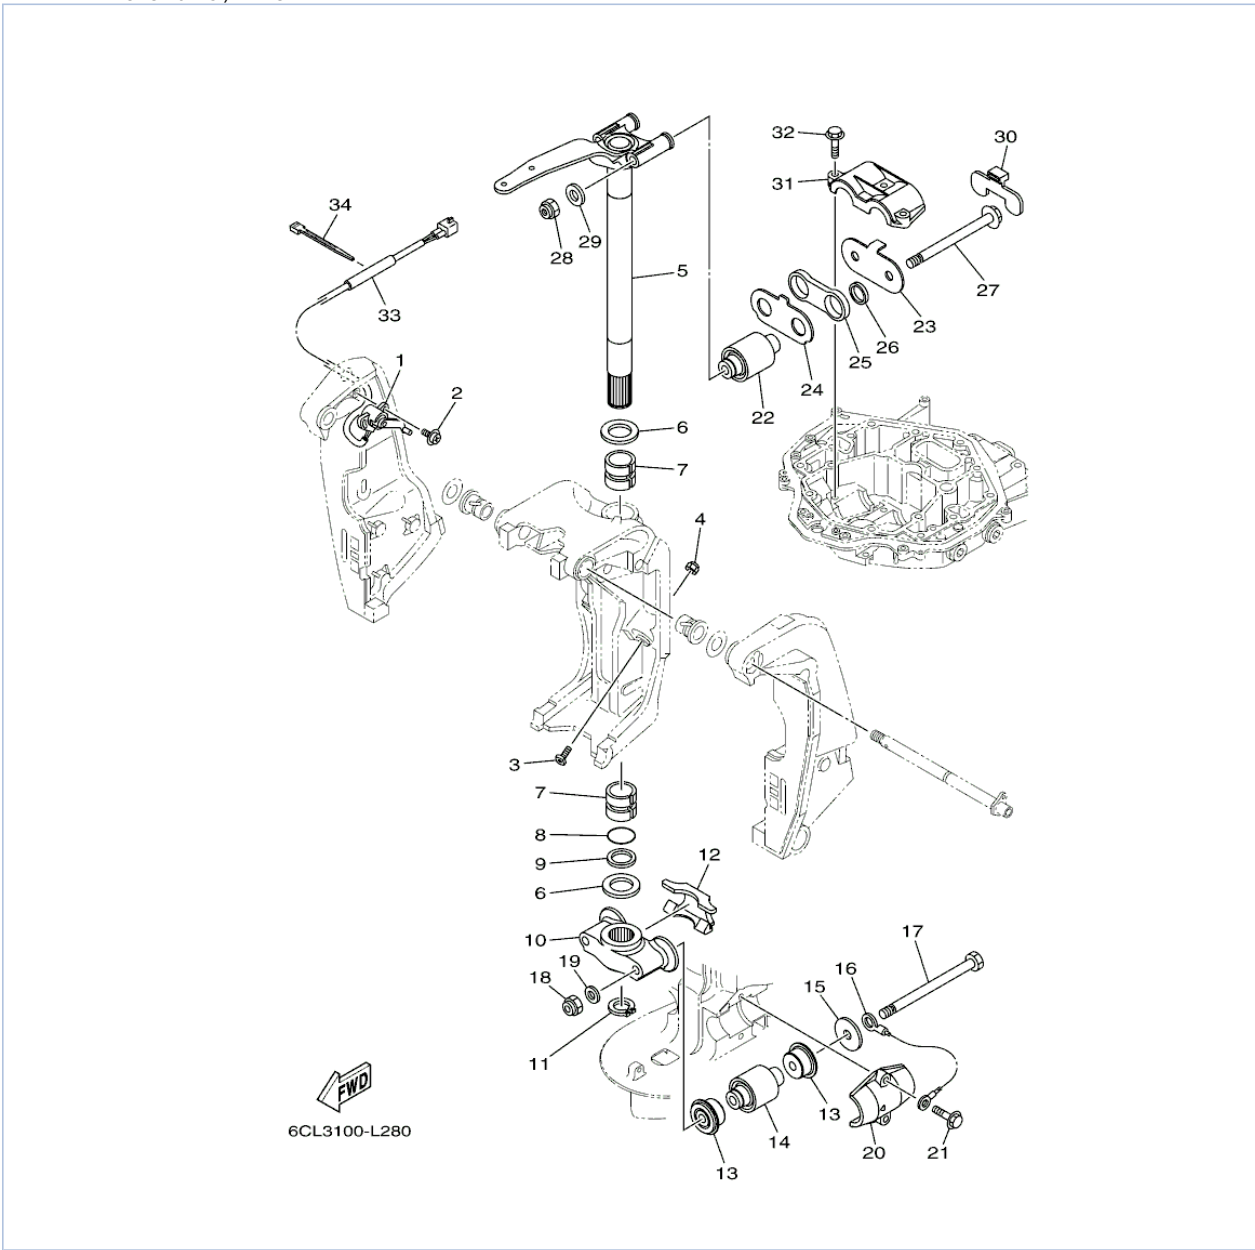

LF225XCA 0113 / BRACKET 2

©2013 Yamaha Motor Corporation, U.S.A. All rights reserved.

Part List

LF225XCA 0113 / BRACKET 2

REF - NO	PART NUMBER	PART NAME	QUANTITY	REMARKS
1	69J-83672-11-00	TRIM SENDER	1	
2	97985-06216-00	SCREW, WITH WASHER	2	
3	61A-43376-00-00	BOLT, THRUST RECEIVER	2	
4	95780-10300-00	NUT, FLANGE	2	
5	6CE-42510-00-8D	STEERING BRACKET ASSY	1	
6	90201-40M00-00	WASHER, PLATE	2	
7	90386-39M89-00	BUSH	2	
8	93210-35321-00	O-RING	1	
9	90202-40M47-00	WASHER, PLATE	1	
10	6CE-44551-00-CA	HOUSING, LOWER MOUNT RUBBER 1	1	
11	93410-37M04-00	CIRCLIP	1	
12	6CE-44574-00-00	STOPPER, LOWER MOUNT RUBBER	1	
13	6CE-44575-00-94	DAMPER, LOWER MOUNT RUBBER	4	
14	6CE-44555-00-94	MOUNT DAMPER, LOWER SIDE	2	
15	90201-16032-00	WASHER, PLATE	2	
16	6AW-82149-00-00	WIRE, LEAD 3	1	
17	90101-14004-00	BOLT	2	
18	90185-14M00-00	NUT, SELF-LOCKING	2	
19	92995-14600-00	WASHER	2	
20	6CE-44552-00-CA	HOUSING, LOWER MOUNT RUBBER 2	2	
21	90119-10024-00	BOLT, WITH WASHER	4	
22	6CE-44514-00-94	MOUNT DAMPER, UPPER SIDE	2	
23	6CE-44526-00-00	PLATE	1	
24	6CE-44536-00-00	PLATE 2	1	
25	6CE-44532-00-00	STOPPER, UPPER MOUNT	1	
26	90387-28013-00	COLLAR	2	
27	90105-14005-00	BOLT, FLANGE	2	
28	90185-14M00-00	NUT, SELF-LOCKING	2	
29	92995-14600-00	WASHER	2	
30	6CE-44533-00-00	DAMPER, UPPER MOUNT RUBBER	1	
31	6CE-44511-00-94	COVER, UPPER MOUNT	1	
32	90119-10024-00	BOLT, WITH WASHER	3	
33	90446-15003-00	HOSE (L100)	1	
34	90465-11M10-00	CLAMP	1