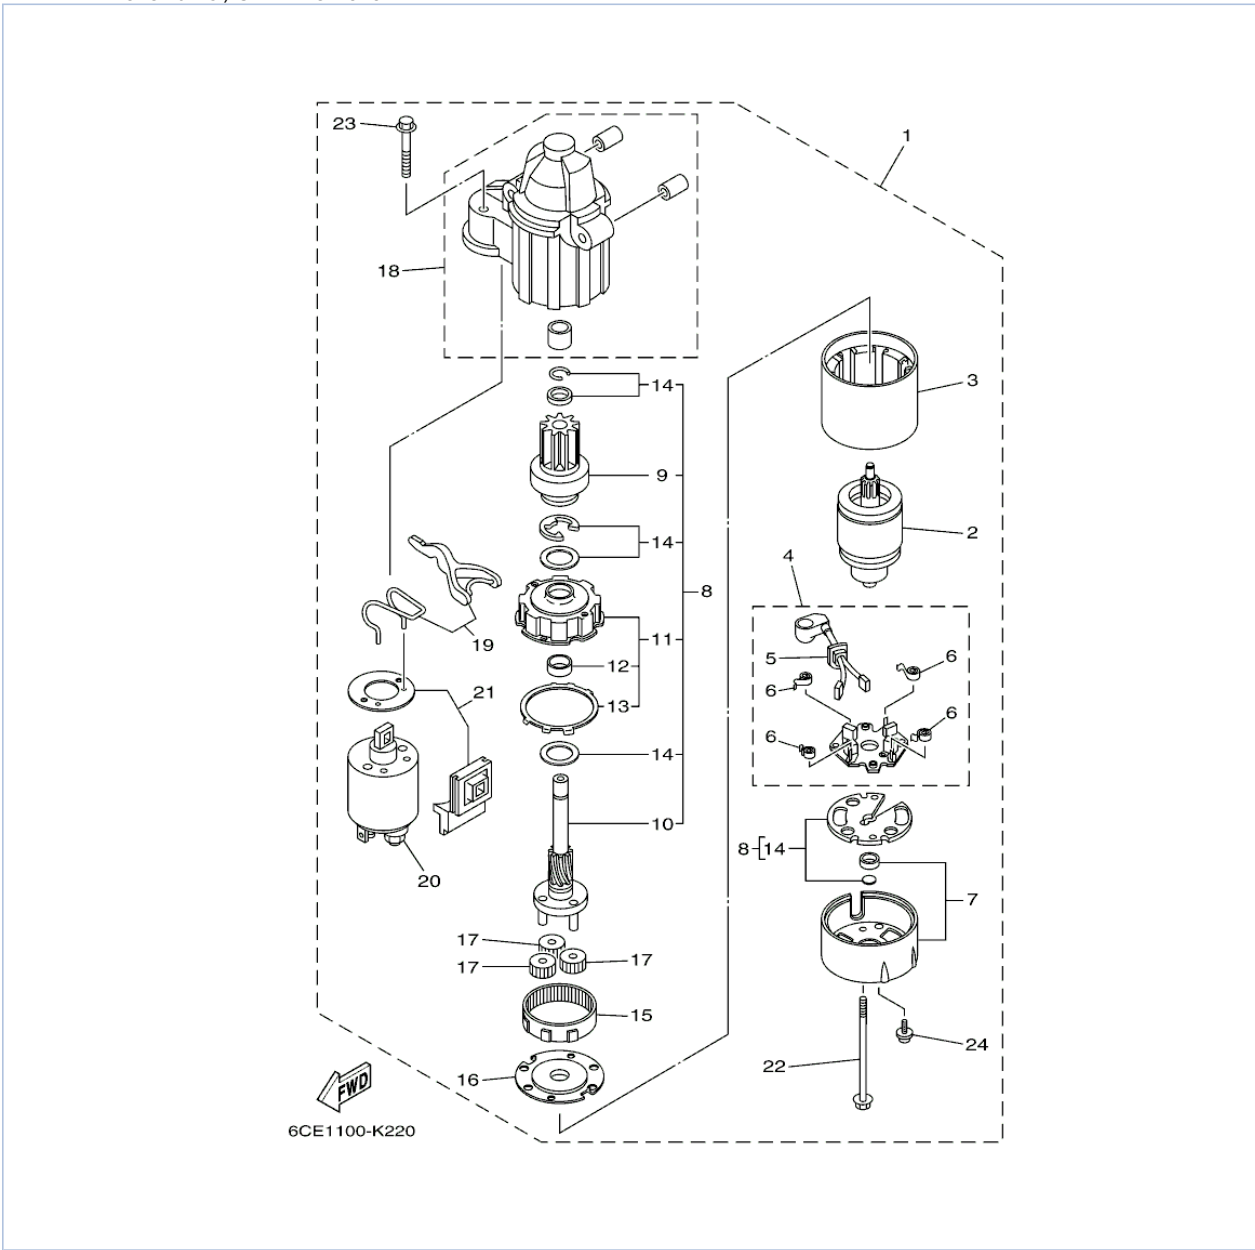

LF225XCA 0113 / STARTING MOTOR

©2013 Yamaha Motor Corporation, U.S.A. All rights reserved.

Part List

LF225XCA 0113 / STARTING MOTOR

REF - NO	PART NUMBER	PART NAME	QUANTITY	REMARKS
1	6CE-81800-00-00	STARTING MOTOR ASSY	1	
2	6CE-81850-00-00	.ARMATURE ASSY	1	
3	6CE-81810-00-00	.STATOR ASSY	1	
4	6CE-81840-00-00	.BRUSH HOLDER ASSY	1	
5	6CE-81801-00-00	..BRUSH SET	1	
6	67F-81813-00-00	..SPRING, BRUSH	4	
7	6CE-81820-00-00	.REAR BRACKET ASSY	1	
8	6CE-81807-00-00	.GEAR ASSY, STARTING MOTOR	1	
9	6CB-81832-00-00	..CLUTCH, OVER RUN	1	
10	6CB-81836-00-00	..SHAFT, PINION	1	
11	6CE-81821-00-00	..BRACKET, CENTER 1	1	
12	67F-81841-00-00	...BEARING	1	
13	67F-8183R-00-00	...GASKET	1	
14	6CB-81809-00-00	..WASHER KIT	1	
15	67F-81891-00-00	.GEAR, RING	1	WITH 67F-8183R-00
16	6CE-81830-00-00	.BRACKET, CENTER 2	1	
17	60V-8183T-00-00	.GEAR, IDLER	3	
18	6CE-81842-00-00	.COVER	1	
19	6CE-81839-00-00	..LEVER ASSY	1	
20	6C5-81941-00-00	.STARTER RELAY ASSY	1	
21	6CE-81869-00-00	.COVER, DUST	1	
22	6CB-81826-00-00	.BOLT	2	
23	69J-81828-00-00	.SCREW 2	2	
24	67F-81846-00-00	.SCREW	2