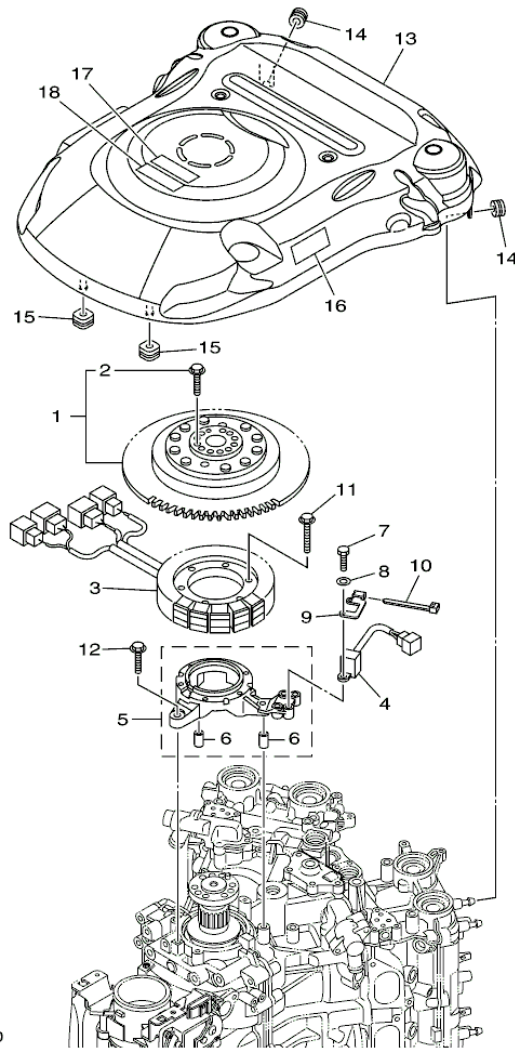

LF225XCA 0113 / GENERATOR

©2013 Yamaha Motor Corporation, U.S.A. All rights reserved.

Part List

LF225XCA 0113 / GENERATOR

REF - NO	PART NUMBER	PART NAME	QUANTITY	REMARKS
1	6CE-W8145-01-00	ROTOR ASSY WITH BOLTS	1	
2	6AW-W9011-00-00	.BOLT SET (FOR ROTOR ASSY)	1	
3	6CE-81410-00-00	STATOR ASSY	1	
4	6CB-85580-00-00	COIL, PULSER	1	
5	6CB-85561-00-00	BASE, MAGNETO	1	
6	99530-08012-00	.PIN, DOWEL	2	
7	97095-05020-00	BOLT	2	
8	92995-05600-00	WASHER	2	
9	6CE-85592-00-00	STAY, PULSER	1	
10	90465-11M10-00	CLAMP	1	
11	95022-06035-00	BOLT, FLANGE	6	
12	95895-06030-00	BOLT, FLANGE	4	
13	6CB-81337-00-00	COVER, FLYWHEEL	1	
14	90480-12314-00	GROMMET	2	
15	6CB-85516-00-00	SPACER	2	
16	6CE-13437-50-00	MARK, CAUTION	1	
17	6AH-81994-40-00	LABEL, SAFETY	1	
18	6AH-81994-50-00	LABEL, SAFETY	1	

Part Notes

LF225XCA 0113 / GENERATOR

PART NUMBER	NOTE TEXT
90480-12314-00	OEM: GROMMET used on F115TLR and F/LF115TXR 0510 Production and Later

©2013 Yamaha Motor Corporation, U.S.A. All rights reserved.