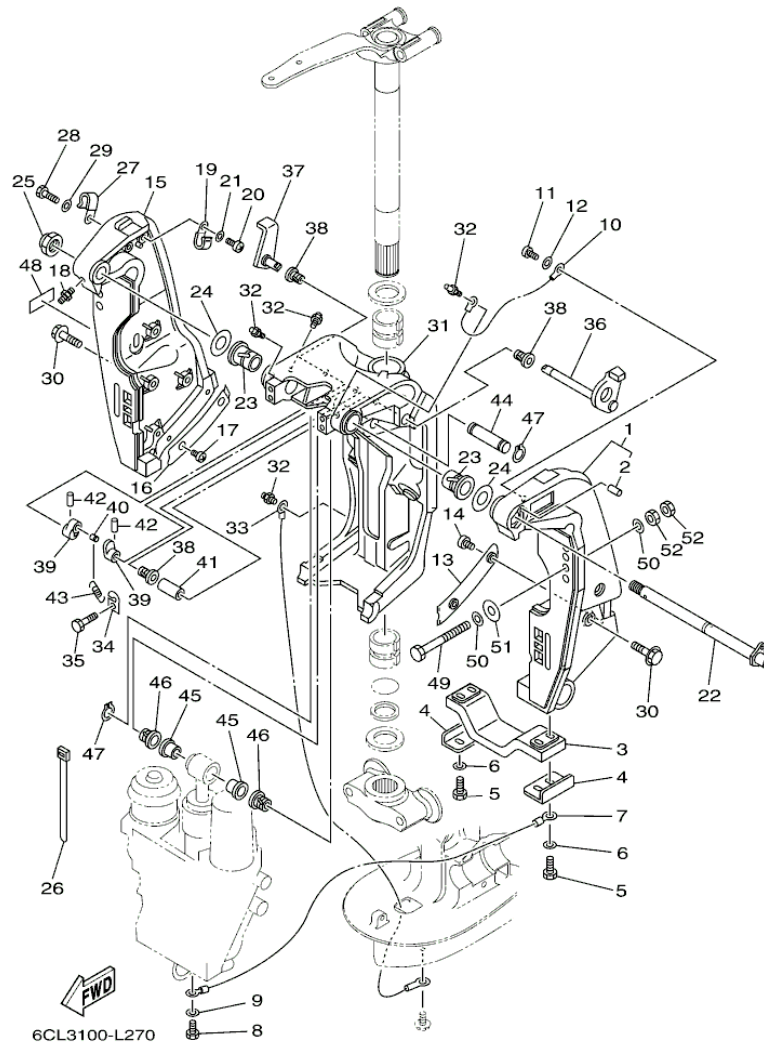

LF225XCA 0113 / BRACKET 1

©2013 Yamaha Motor Corporation, U.S.A. All rights reserved.

Part List

LF225XCA 0113 / BRACKET 1

REF - NO	PART NUMBER	PART NAME	QUANTITY	REMARKS
1	69J-43111-10-8D	BRACKET, CLAMP 1	1	FOR TILT LIMIT
2	93606-19002-00	.PIN, DOWEL	1	
3	6G5-45251-02-00	ANODE	1	
4	6G5-44526-00-00	PLATE	2	
5	97095-06025-00	BOLT	4	
6	92995-06600-00	WASHER	4	
7	6H1-82148-00-00	WIRE, LEAD 4	1	
8	97095-06010-00	BOLT	1	
9	92995-06600-00	WASHER	1	
10	6E5-82148-00-00	WIRE, LEAD 4	1	
11	97885-06012-00	SCREW, PAN HEAD	1	
12	92995-06600-00	WASHER	1	
13	61A-43132-00-00	WASHER, FRICTION	1	
14	97885-06010-00	SCREW, PAN HEAD	2	
15	69J-43112-01-8D	BRACKET, CLAMP 2	1	
16	61A-43133-00-00	WASHER,FRICTION	1	
17	97885-06010-00	SCREW, PAN HEAD	2	
18	93700-06M03-00	NIPPLE, GREASE	1	
19	90465-08M83-00	CLAMP	1	
20	97885-06012-00	SCREW, PAN HEAD	1	
21	92995-06600-00	WASHER	1	
22	6R3-43131-30-00	BOLT, CLAMP BRACKET	1	FOR TILT LIMIT
23	90386-25M31-00	BUSH	2	
24	90201-26M59-00	WASHER, PLATE	2	
25	90185-22M11-00	NUT, SELF-LOCKING	1	
26	90465-11M10-00	CLAMP	4	
27	90465-08M83-00	CLAMP	1	
28	97095-06014-00	BOLT	1	
29	92995-06600-00	WASHER	1	
30	90119-10024-00	BOLT, WITH WASHER	8	
31	61A-43311-22-8D	BRACKET, SWIVEL 1	1	
32	93700-06M03-00	NIPPLE, GREASE	5	
33	69J-82147-00-00	WIRE, LEAD 5	1	
34	6G5-43144-00-00	HOOK, SPRING	1	
35	97095-06010-00	BOLT	1	
36	61A-43181-01-00	LEVER, TILT STOP 1	1	
37	6G5-43185-02-00	LEVER, TILT STOP 2	1	
38	90386-10M16-00	BUSH	3	
39	6G5-43148-00-00	COLLAR, DISTANCE	2	
40	90249-06M19-00	PIN	1	
41	90387-10M05-00	COLLAR	1	
42	91690-30020-00	PIN, SPRING	2	
43	90506-16003-00	SPRING, TENSION	1	
44	6E5-43126-10-00	PIN, UPPER SHOCK MOUNT	1	
45	90386-18M63-00	BUSH	2	
46	90386-18M14-00	BUSH	2	
47	93410-18M05-00	CIRCLIP	2	
48	63V-82377-50-00	LABEL (SPARK,IGNITION)	1	
49	90101-12M05-00	BOLT (L:130MM)	2	UR
49	90101-12047-00	BOLT (L:150MM)	2	UR
50	90201-13M01-00	WASHER, PLATE	8	
51	90201-12426-00	WASHER, PLATE	4	
52	95380-12600-00	NUT	8