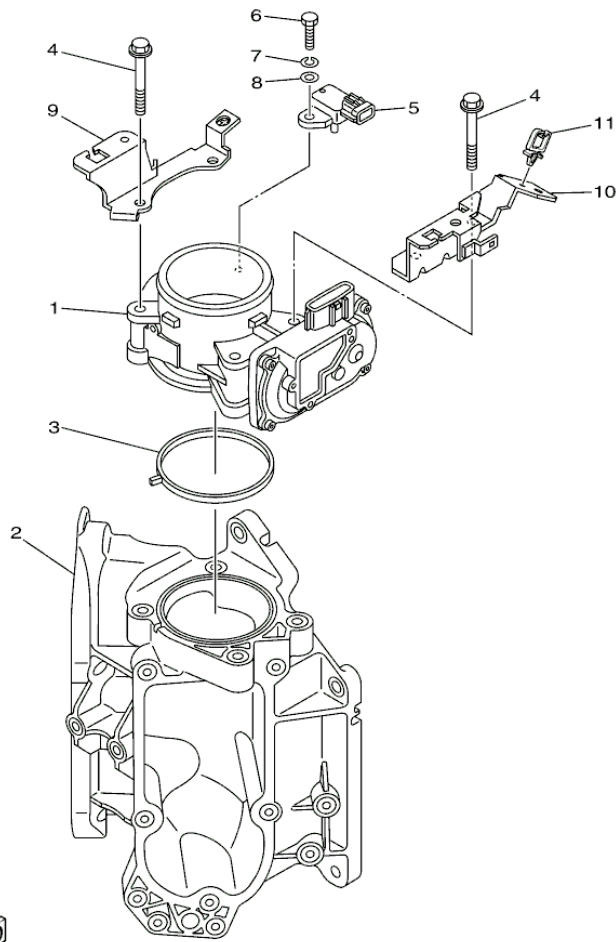

LF225XCA 0113 / INTAKE 2

©2013 Yamaha Motor Corporation, U.S.A. All rights reserved.

Part List

LF225XCA 0113 / INTAKE 2

REF - NO	PART NUMBER	PART NAME	QUANTITY	REMARKS
1	6CB-13533-00-00	HOSE, VACUUM SENSING 4	1	
2	6CB-13532-10-00	HOSE, VACUUM SENSING 3	1	
3	6C5-86120-00-00	SOLENOID VALVE ASSY	1	
4	95380-06600-00	NUT, HEXAGON	1	
5	6CB-2416A-00-00	HOSE	2	
6	90464-23001-00	CLAMP	2	
7	90465-11M10-00	CLAMP	4	
8	6CE-12482-10-00	PIPE 2	1	
9	90445-097F7-00	HOSE (L780)	1	
10	6CB-12484-00-00	PIPE 4	1	
11	90465-11M10-00	CLAMP	1	
12	90464-12010-00	CLAMP	1	
13	90464-26002-00	CLAMP	1	
14	90464-09013-00	CLAMP	4	
15	6CB-13782-00-00	STAY	1	
16	95895-06016-00	BOLT, FLANGE	2	
17	6CB-13545-00-00	HOSE 1	1	
18	90464-20181-00	CLAMP	2	
19	90464-07209-00	CLAMP	1	
20	688-24378-00-00	PIPE, JOINT 3	1	
21	6CB-13546-00-00	HOSE 2	1	
22	6CB-13547-00-00	HOSE 3	1	
23	6E5-21744-00-00	BREATHER	2	
24	6CB-13548-00-00	HOSE, AIR 4	1	
25	6CB-12483-00-00	PIPE 3	1	
26	6CB-1475A-00-00	PIPE 1	1	
27	6CB-1475F-00-00	PIPE 3	1	
28	6G8-24376-00-00	PIPE, JOINT 1	1	
29	6CB-14989-00-00	ORIFICE, AIR VENT	1	
30	6CB-1475G-00-00	PIPE 4	1	
31	90464-11012-00	CLAMP	2	
32	90464-12010-00	CLAMP	1	
33	90464-10011-00	CLAMP	1	
34	688-24378-00-00	PIPE, JOINT 3	1	

LF225XCA 0113 / THROTTLE BODY ASSY 1

6CB3110-L100

©2013 Yamaha Motor Corporation, U.S.A. All rights reserved.

Part List

LF225XCA 0113 / THROTTLE BODY ASSY 1

REF - NO	PART NUMBER	PART NAME	QUANTITY	REMARKS
1	6CB-13751-00-00	BODY, THROTTLE 1	1	
2	6CB-13711-00-00	MIXING BODY	1	
3	6CB-13556-00-00	.GASKET, MANIFOLD	1	
4	95875-08060-00	BOLT, FLANGE	4	
5	6P2-82380-00-00	SENSOR, PRESSURE	1	
6	97075-06020-00	BOLT	1	
7	92995-06100-00	WASHER, SPRING	1	
8	92995-06600-00	WASHER	1	
9	6CB-13898-00-00	HOLDER	1	
10	6CB-13898-10-00	HOLDER	1	
11	90464-08004-00	CLAMP	1	