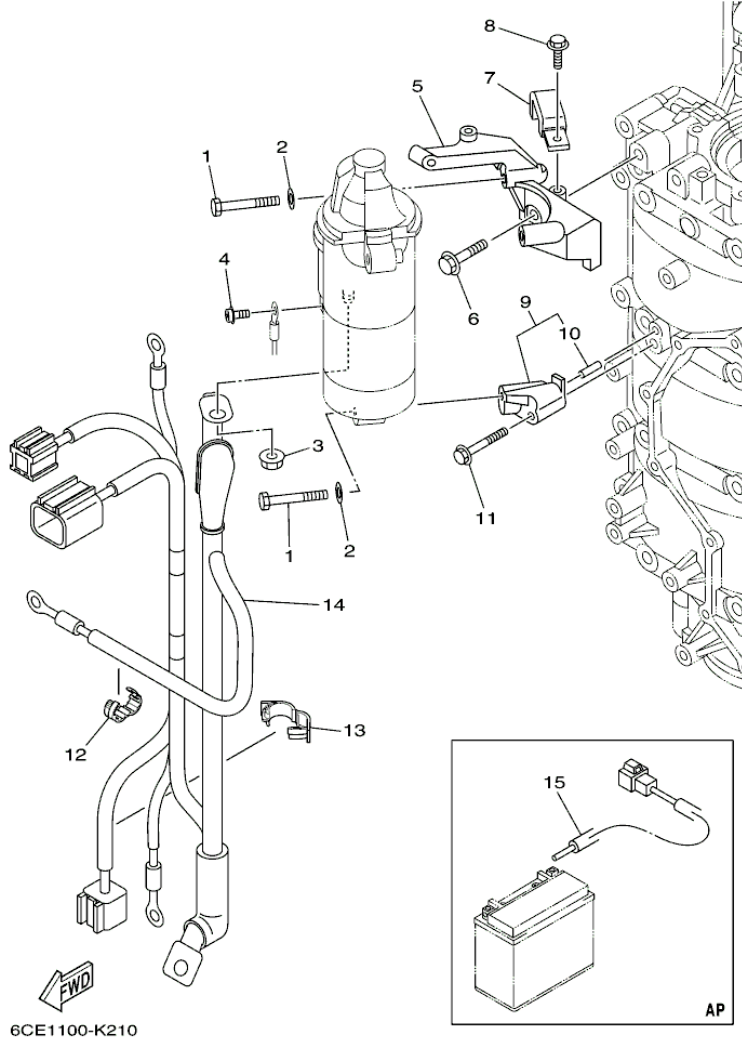

LF225XCA 0113 / ELECTRICAL 5

©2013 Yamaha Motor Corporation, U.S.A. All rights reserved.

Part List

LF225XCA 0113 / ELECTRICAL 5

REF - NO	PART NUMBER	PART NAME	QUANTITY	REMARKS
1	97013-08045-00	BOLT	3	
2	92903-08600-00	WASHER, PLATE	3	
3	90179-08003-00	NUT	1	
4	90159-04005-00	SCREW, WITH WASHER	1	
5	6CB-81822-02-00	BRACKET, STARTING MOTOR	1	
6	90105-08M87-00	BOLT, FLANGE	2	
7	6CB-81443-00-00	CLAMP, LEAD 1	1	
8	95895-06016-00	BOLT, FLANGE	1	
9	6CB-81823-00-00	STAY, STARTING MOTOR	1	
10	93606-12019-00	.PIN, DOWEL	1	
11	90105-06151-00	BOLT, FLANGE	1	
12	90464-13227-00	CLAMP	1	
13	90464-18004-00	CLAMP	1	
14	6CE-8259M-00-00	WIRE HARNESS ASSY 2	1	
15	6CE-81949-00-00	WIRE, LEAD (ISOLATOR CABLE)	1	AP