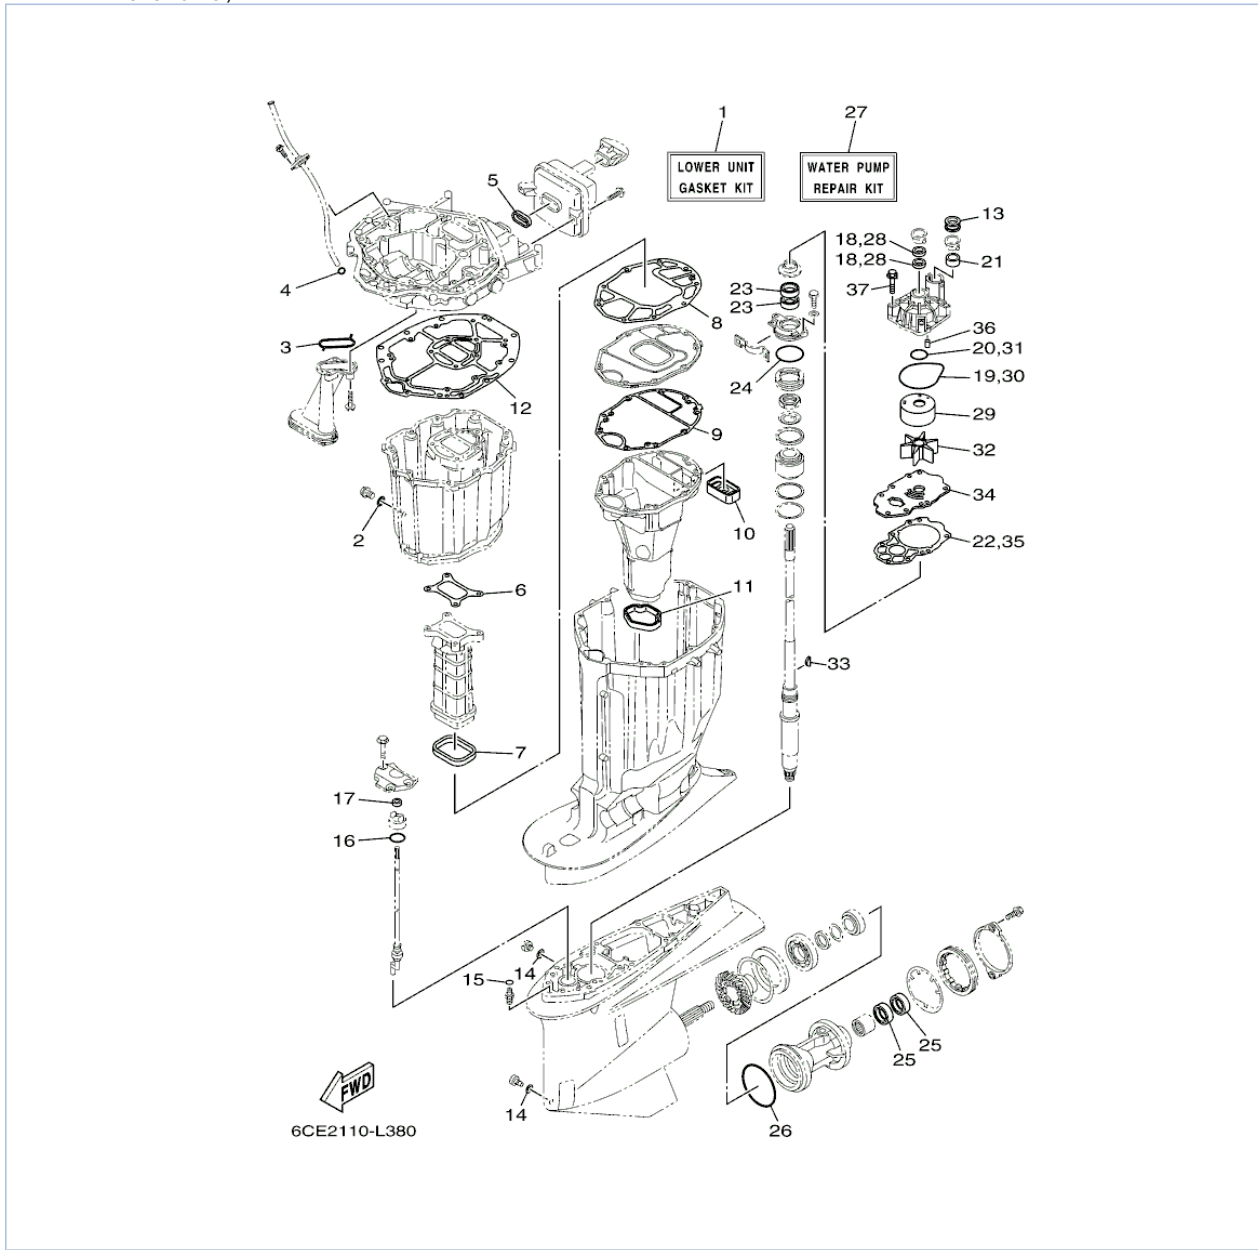

LF225XCA 0113 / REPAIR KIT 2

©2013 Yamaha Motor Corporation, U.S.A. All rights reserved.

Part List

LF225XCA 0113 / REPAIR KIT 2

REF - NO	PART NUMBER	PART NAME	QUANTITY	REMARKS
1	6CE-W0001-20-00	LOWER UNIT GASKET KIT	1	
2	90430-14M09-00	.GASKET	1	
3	6AW-13415-00-00	.SEAL, OIL STRAINER	1	
4	93210-19MJ3-00	.O-RING	1	
5	6CB-14755-00-00	.GASKET, SILENCER	1	
6	6CB-41134-00-00	.GASKET, EXHAUST MANIFOLD	1	
7	6CB-41138-00-00	.SEAL, EXT 1	1	
8	6CB-41135-00-00	.GASKET, EXHAUST MANIFOLD	1	
9	6CE-41136-00-00	.GASKET, EXHAUST MANIFOLD 4	1	
10	6CE-45127-00-00	.SEAL	1	
11	6CE-45123-00-00	.GASKET, MUFFLER	1	
12	6CB-45113-00-00	.GASKET, UPPER CASING	1	
13	6AW-44366-00-00	.DAMPER, WATER SEAL 2	1	
14	90430-08020-00	.GASKET	2	
15	93210-07003-00	.O-RING	1	
16	93210-33M49-00	.O-RING	1	
17	93106-09014-00	.OIL SEAL	1	
18	93104-22M07-00	.OIL SEAL	2	
19	93210-94003-00	.O-RING	1	
20	93210-37160-00	.O-RING	1	
21	6AW-44365-00-00	.DAMPER, WATER SEAL 1	1	
22	6CE-44315-00-00	.GASKET, WATER PUMP	1	
23	93101-28M16-00	.OIL SEAL	2	
24	93210-64488-00	.O-RING	1	
25	93101-30M17-00	.OIL SEAL	2	
26	93211-02001-00	.O-RING	1	
27	6CE-W0078-00-00	WATER PUMP REPAIR KIT	1	
28	93104-22M07-00	.OIL SEAL	2	
29	6AW-44322-00-00	.INSERT, CARTRIDGE	1	
30	93210-94003-00	.O-RING	1	
31	93210-37160-00	.O-RING	1	
32	6CE-44352-00-00	.IMPELLER	1	
33	90280-04002-00	.KEY, WOODRUFF	1	
34	6CE-44323-00-00	.OUTER PLATE, CARTRIDGE	1	
35	6CE-44315-00-00	.GASKET, WATER PUMP	1	
36	93606-12019-00	.PIN, DOWEL	2	
37	90119-08M14-00	.BOLT, WITH WASHER	4	

Part Notes

LF225XCA 0113 / REPAIR KIT 2

PART NUMBER	NOTE TEXT
90430-14M09-00	OEM: This part number is among the Top 100 Most Popular Marine Maintenance Parts as of August 2013.
90430-08020-00	OEM: This part number is among the Top 100 Most Popular Marine Maintenance Parts as of August 2013.
93106-09014-00	OEM: This part number is among the Top 100 Most Popular Marine Maintenance Parts as of August 2013.
93101-28M16-00	OEM: This part number is among the Top 100 Most Popular Marine Maintenance Parts as of August 2013.
93101-30M17-00	OEM: This part number is among the Top 100 Most Popular Marine Maintenance Parts as of August 2013.

©2013 Yamaha Motor Corporation, U.S.A. All rights reserved.