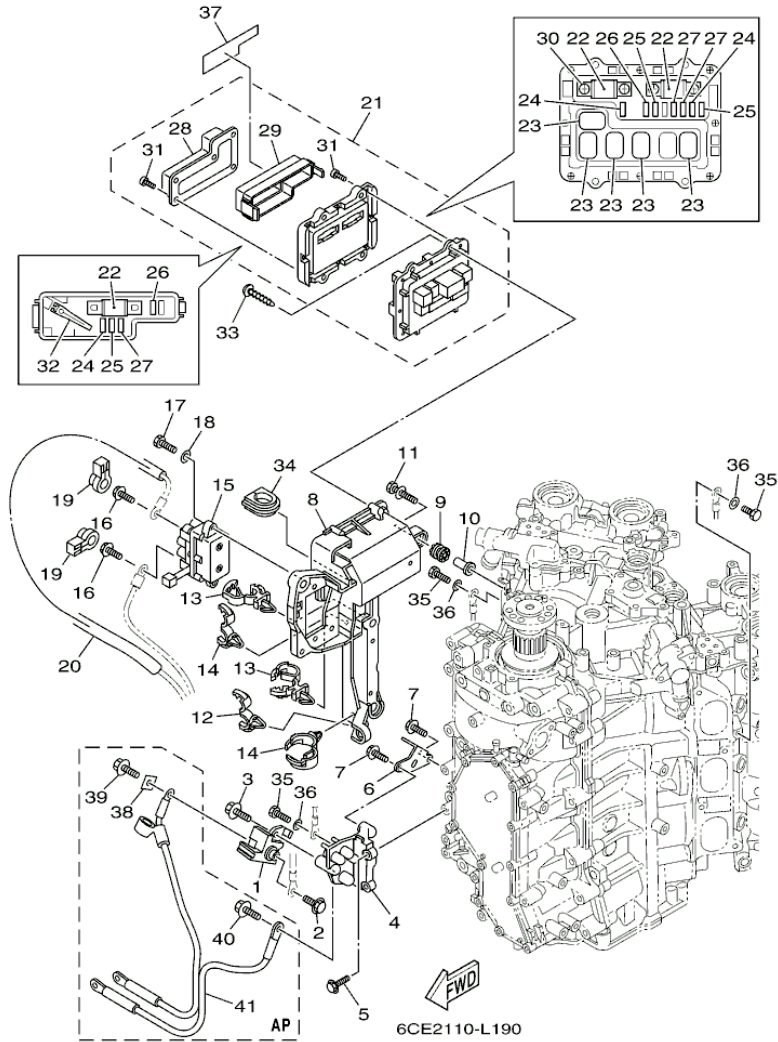

LF225XCA 0113 / ELECTRICAL 3

©2013 Yamaha Motor Corporation, U.S.A. All rights reserved.

Part List

LF225XCA 0113 / ELECTRICAL 3

REF - NO	PART NUMBER	PART NAME	QUANTITY	REMARKS
1	6P2-81925-01-00	TERMINAL	1	
2	95895-08016-00	BOLT, FLANGE	1	
3	95814-08020-00	BOLT, FLANGE	1	
4	6CB-81929-00-00	BRACKET, TERMINAL	1	
5	95895-06020-00	BOLT, FLANGE	2	
6	6CE-82588-00-00	PLATE	1	
7	95895-06016-00	BOLT, FLANGE	2	
8	6CB-81948-01-00	BRACKET	1	
9	64J-85516-00-00	SPACER	5	
10	69M-42758-01-00	COLLAR	5	
11	90119-06M56-00	BOLT, WITH WASHER	5	
12	90464-13249-00	CLAMP	1	
13	90464-12183-00	CLAMP	2	
14	90464-20181-00	CLAMP	2	
15	6AW-81950-00-00	RELAY ASSY	1	
16	97595-06610-00	BOLT, WITH WASHER	2	
17	97013-06020-00	BOLT	2	
18	92903-06600-00	WASHER, PLATE	2	
19	6P2-8183X-00-00	CAP, TERMINAL	2	
20	90446-15003-00	HOSE (L100)	1	
21	6CE-82170-00-00	FUSE BOX ASSY	1	
22	6CE-82151-00-00	.FUSE (100A)	3	
23	68F-8195A-00-00	.RELAY ASSY	5	
24	67F-82151-40-00	.FUSE (10A)	3	
25	67F-82151-50-00	.FUSE (15A)	3	
26	67F-82151-00-00	.FUSE (20A)	2	
27	67F-82151-10-00	.FUSE (30A)	3	
28	6CB-81639-00-00	.COVER	1	
29	6CB-85544-00-00	.CASE	1	
30	68F-82846-00-00	.SCREW, PAN HEAD (M5)	4	
31	6P2-82113-00-00	.SCREW	13	
32	67F-2812A-00-00	.PULLER, FUSE	1	
33	97780-50620-00	SCREW, TAPPING	4	
34	6P2-81336-00-00	GROMMET	1	
35	97095-06016-00	BOLT	5	
36	92995-06600-00	WASHER	5	
37	6CE-81919-20-00	GRAPHIC, REGULATOR	1	
38	6CB-81923-00-00	WASHER	1	AP
39	95895-08016-00	BOLT, FLANGE	1	AP
40	95895-08016-00	BOLT, FLANGE	1	AP
41	6CB-82105-00-00	BATTERY CABLE	1	AP