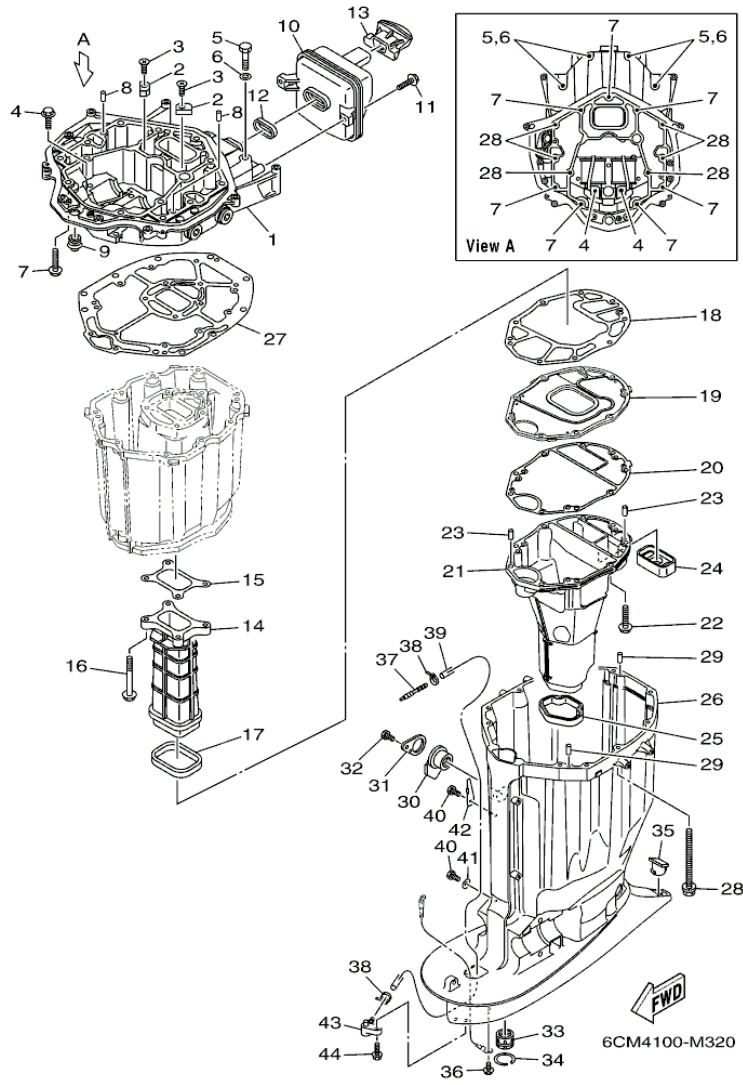

LF225XCA 0113 / UPPER CASING

©2013 Yamaha Motor Corporation, U.S.A. All rights reserved.

Part List

LF225XCA 0113 / UPPER CASING

REF - NO	PART NUMBER	PART NAME	QUANTITY	REMARKS
1	6CE-41137-00-CA	GUIDE, EXHAUST	1	
2	63P-11325-11-00	ANODE	2	
3	90151-06M02-00	SCREW, COUNTERSUNK	2	
4	90119-08102-00	BOLT, WITH WASHER	2	
5	97075-10045-00	BOLT	4	
6	92995-10600-00	WASHER	4	
7	97575-10535-00	BOLT, WITH WASHER	7	
8	93608-16M16-00	PIN, DOWEL	2	
9	6E5-42724-00-00	GROMMET	1	
10	6CB-14750-00-00	SILENCER ASSY	1	
11	95875-06020-00	BOLT, FLANGE	2	
12	6CB-14755-00-00	.GASKET, SILENCER	1	
13	6CB-42769-01-00	SEAL, RUBBER	1	
14	6CB-41132-00-9S	MANIFOLD, EXHAUST	1	
15	6CB-41134-00-00	.GASKET, EXHAUST MANIFOLD	1	
16	97575-08560-00	BOLT, WITH WASHER	4	
17	6CB-41138-00-00	.SEAL, EXT. 1	1	
18	6CB-41135-00-00	.GASKET, EXHAUST MANIFOLD	1	
19	6CE-45181-00-9S	PLATE	1	
20	6CE-41136-00-00	.GASKET, EXHAUST MANIFOLD 4	1	
21	6CE-14711-00-9S	MUFFLER 1	1	
22	97575-08535-00	BOLT, WITH WASHER	9	
23	93606-19M23-00	PIN, DOWEL	2	
24	6CE-45127-00-00	.SEAL	1	
25	6CE-45123-00-00	.GASKET, MUFFLER	1	
26	6CE-45111-00-8D	CASING, UPPER	1	
27	6CB-45113-00-00	.GASKET, UPPER CASING	1	
28	90119-10007-00	BOLT, WITH WASHER	6	
29	93608-16M16-00	PIN, DOWEL	2	
30	6BB-15316-00-00	DAMPER 1	1	
31	6BB-45152-01-00	COVER, UPPER CASING 2	1	
32	97095-06012-00	BOLT	1	
33	69J-45318-01-00	BUSHING, DRIVE SHAFT	1	
34	93420-36M01-00	CIRCLIP	1	
35	61A-45155-00-00	CAP	1	
36	95895-06010-00	BOLT, FLANGE	1	
37	6E5-83558-00-00	END, NIPPLE	1	
38	90465-11M10-00	CLAMP	2	
39	90445-07032-00	HOSE (L1920)	1	X(25.3")
40	97095-06010-00	BOLT	2	
41	90201-06M02-00	WASHER, PLATE	1	
42	90462-10061-00	CLAMP	1	
43	63P-45379-00-00	NIPPLE, HOSE	1	
44	90119-06M18-00	BOLT, WITH WASHER	1