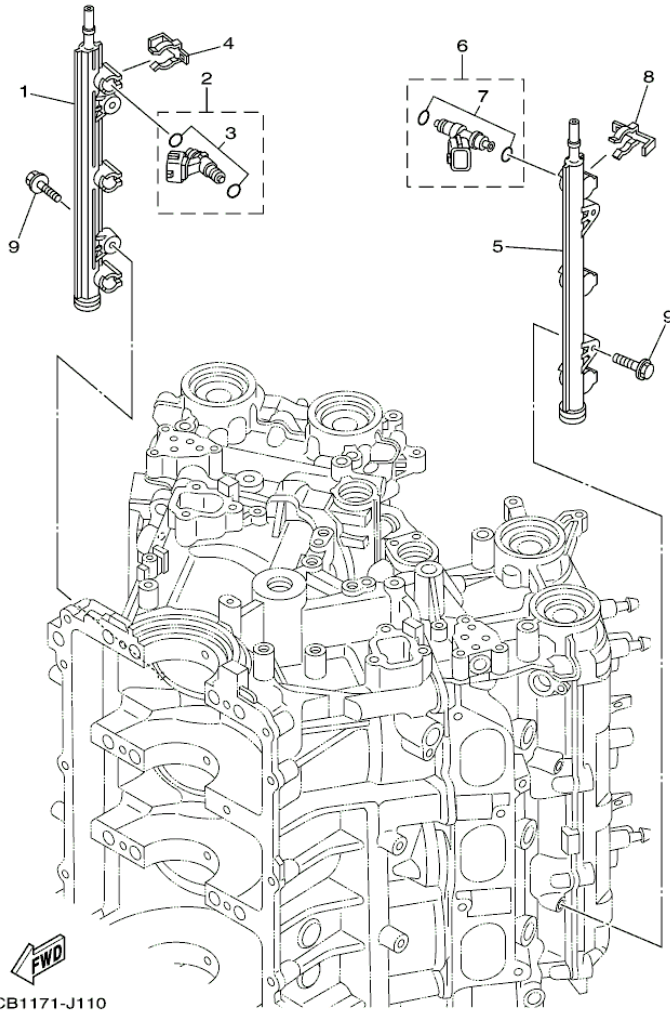

LF225XCA 0113 / THROTTLE BODY ASSY 2

©2013 Yamaha Motor Corporation, U.S.A. All rights reserved.

Part List

LF225XCA 0113 / THROTTLE BODY ASSY 2

REF - NO	PART NUMBER	PART NAME	QUANTITY	REMARKS
1	6CB-13161-00-00	PIPE, DELIVERY 1	1	
2	6AW-13761-00-00	INJECTOR	3	
3	6AW-1410B-00-00	.PACKING KIT	1	
4	6CB-13577-00-00	CLIP	3	
5	6CB-13171-00-00	PIPE, DELIVERY 2	1	
6	6AW-13761-00-00	INJECTOR	3	
7	6AW-1410B-00-00	.PACKING KIT	1	
8	6CB-13577-00-00	CLIP	3	
9	90105-06M08-00	BOLT, FLANGE	4