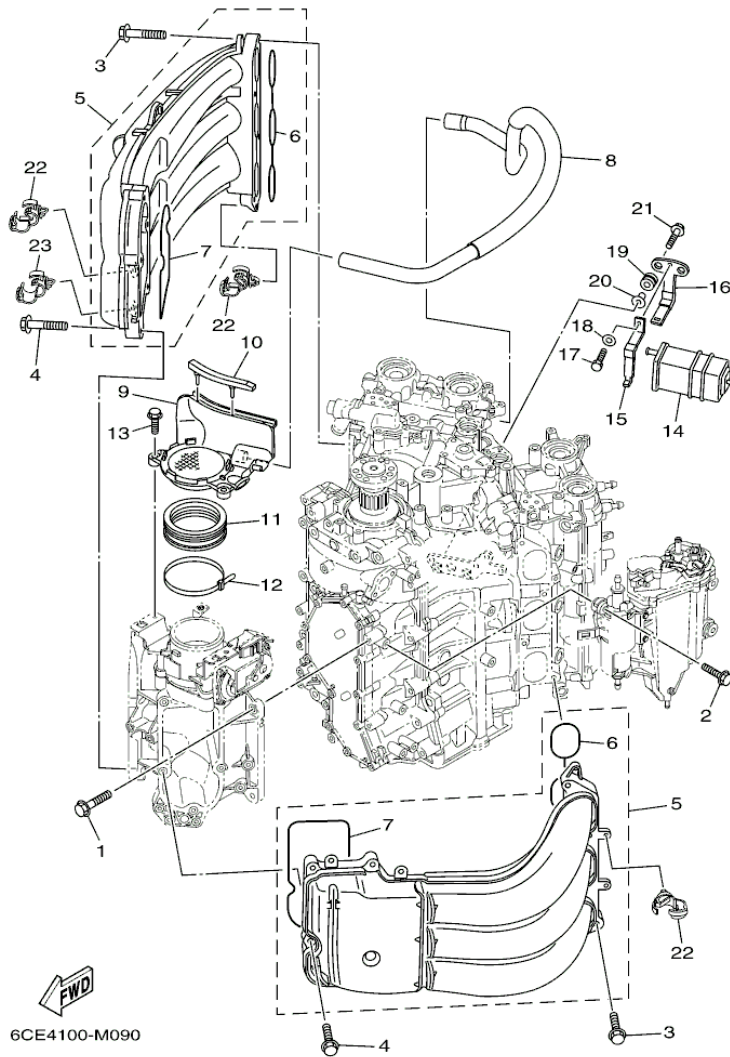

LF225XCA 0113 / INTAKE 1

©2013 Yamaha Motor Corporation, U.S.A. All rights reserved.

Part List

LF225XCA 0113 / INTAKE 1

REF - NO	PART NUMBER	PART NAME	QUANTITY	REMARKS
1	95875-08030-00	BOLT, FLANGE	4	
2	90119-06M24-00	BOLT, WITH WASHER	4	
3	90119-08020-00	BOLT, WITH WASHER	8	
4	90105-06035-00	BOLT, FLANGE	10	
5	6CE-13641-00-00	MANIFOLD, INTAKE 1	2	
6	6CB-13645-00-00	.GASKET, MANIFOLD 1	1	
7	6CB-13646-00-00	.GASKET, MANIFOLD 2	1	
8	6CB-15373-00-00	PIPE, BREATHER	1	
9	6CB-14440-01-00	SILENCER ASSY, INTAKE	1	
10	6CB-85547-00-00	DAMPER	1	
11	6AW-1441J-00-00	PIPE, SILENCER	1	
12	90464-99004-00	CLAMP	1	
13	95895-06020-00	BOLT, FLANGE	2	
14	69J-24170-00-00	CANISTER ASSY	1	
15	69J-2419A-01-00	HOLDER	1	
16	69J-2134X-00-00	BRACKET, CANISTER	1	
17	97095-06016-00	BOLT	1	
18	92995-06600-00	WASHER	1	
19	90480-10M23-00	GROMMET	2	
20	90387-06M60-00	COLLAR	2	
21	90119-06M17-00	BOLT, WITH WASHER	2	
22	90464-13249-00	CLAMP	8	
23	90464-20181-00	CLAMP	1