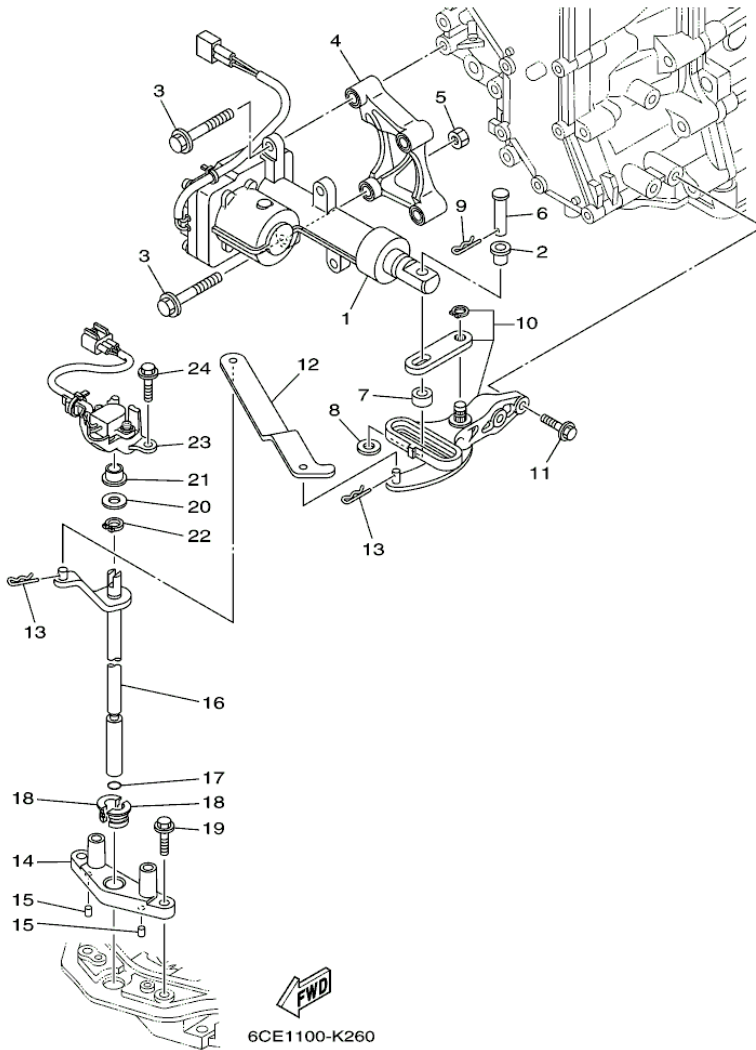

LF225XCA 0113 / CONTROL

©2013 Yamaha Motor Corporation, U.S.A. All rights reserved.

Part List

LF225XCA 0113 / CONTROL

REF - NO	PART NUMBER	PART NAME	QUANTITY	REMARKS
1	6CE-4820A-01-00	ACTUATOR UNIT	1	
2	90386-08008-00	BUSH	1	
3	97575-08555-00	BOLT, WITH WASHER	4	
4	6CE-44142-10-00	JOINT	1	
5	95380-08600-00	NUT	1	
6	6CE-42195-00-00	PIN, JOINT 1	1	
7	6CE-44122-00-00	BUSHING, SHIFT ROD LEVER	1	
8	90201-08M09-00	WASHER, PLATE	1	
9	90468-18008-00	CLIP	1	
10	6CE-44100-00-00	SHIFT LINK ASSY	1	
11	97575-06525-00	BOLT, WITH WASHER	2	
12	6CE-44121-00-00	LEVER, SHIFT ROD	1	
13	90468-18008-00	CLIP	2	
14	6CE-44118-00-94	BRACKET	1	
15	93604-07M13-00	PIN, DOWEL	2	
16	6CE-44120-00-00	HANDLE GEAR SHIFT ASSY	1	X(25.3")
17	93210-09165-00	O-RING	1	
18	90386-11001-00	BUSH	2	
19	95875-06025-00	BOLT, FLANGE	2	
20	90201-11008-00	WASHER, PLATE	1	
21	90386-10001-00	BUSH	1	
22	93410-10082-00	CIRCLIP	1	
23	6CE-68303-00-00	SENSOR ASSY	1	
24	95875-06025-00	BOLT, FLANGE	2