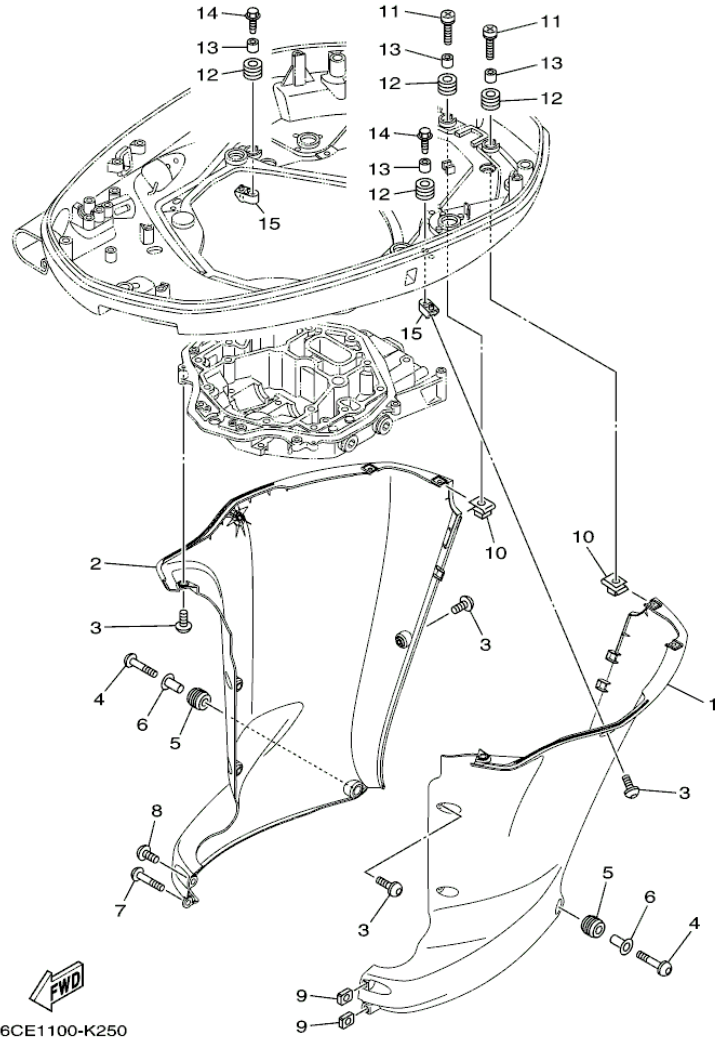

LF225XCA 0113 / BOTTOM COWLING 3

©2013 Yamaha Motor Corporation, U.S.A. All rights reserved.

Part List

LF225XCA 0113 / BOTTOM COWLING 3

REF - NO	PART NUMBER	PART NAME	QUANTITY	REMARKS
1	6CE-42741-01-8D	APRON	1	
2	6CE-42771-01-8D	APRON	1	
3	90111-06144-00	BOLT,HEX. SOCKET BUTTON	10	
4	90111-06142-00	BOLT,HEX. SOCKET BUTTON	2	
5	90480-16009-00	GROMMET	2	
6	90387-07028-00	COLLAR	2	
7	90111-06142-00	BOLT,HEX. SOCKET BUTTON	1	
8	90111-06144-00	BOLT,HEX. SOCKET BUTTON	1	
9	90173-06001-00	NUT, SQUARE	2	
10	90183-061A6-00	NUT, SPRING	4	
11	90159-06053-00	SCREW, WITH WASHER	4	
12	90480-13M24-00	GROMMET	6	
13	90387-06M43-00	COLLAR	6	
14	90109-06M80-00	BOLT	2	
15	6CE-42774-00-00	STAY, APRON 1	2	

Part Notes

LF225XCA 0113 / BOTTOM COWLING 3

PART NUMBER	NOTE TEXT
90173-06001-00	OEM: This part number is among the Top 100 Most Popular Marine Maintenance Parts as of August 2013.

©2013 Yamaha Motor Corporation, U.S.A. All rights reserved.