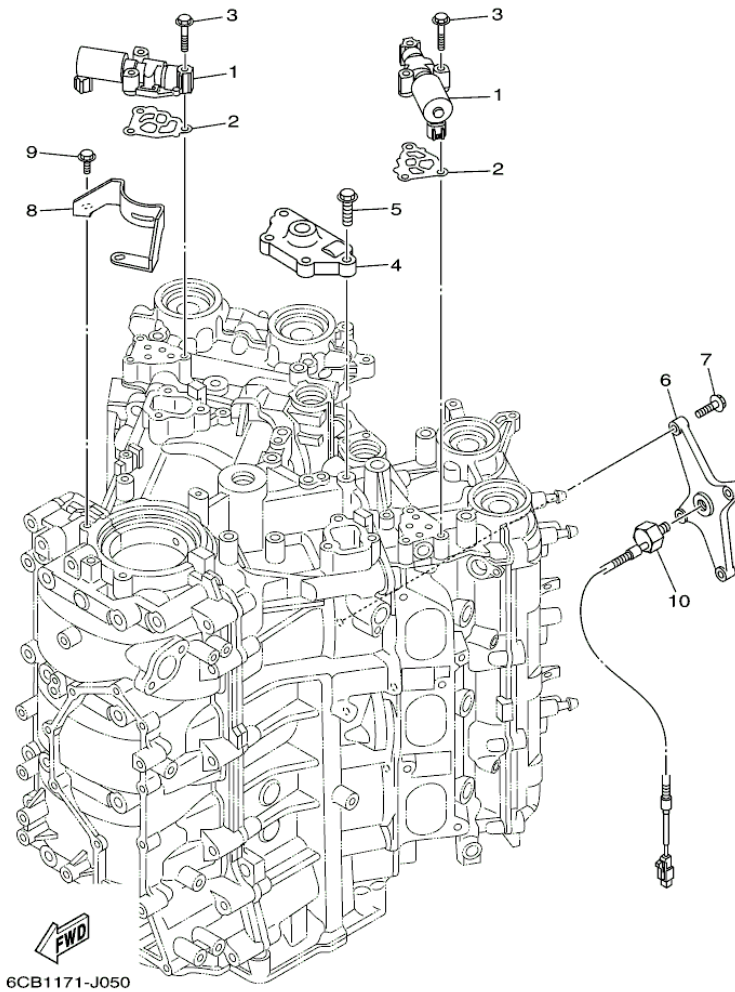

LF225XCA 0113 / CYLINDER CRANKCASE 3

©2013 Yamaha Motor Corporation, U.S.A. All rights reserved.

Part List

LF225XCA 0113 / CYLINDER CRANKCASE 3

REF - NO	PART NUMBER	PART NAME	QUANTITY	REMARKS
1	6CB-86120-00-00	SOLENOID VALVE ASSY	2	
2	6CB-1242F-00-00	.GASKET, FILTER	2	
3	90105-06035-00	BOLT, FLANGE	6	
4	6CB-15544-00-00	STAY 1	1	
5	90105-08178-00	BOLT, FLANGE	4	
6	6CB-1135A-00-00	BRACKET	1	
7	90105-06037-00	BOLT, FLANGE	4	
8	6CB-15142-00-00	GUIDE 1	1	
9	95885-06014-00	BOLT, FLANGE	2	
10	6P2-85780-00-00	SENSOR, KNOCK	1