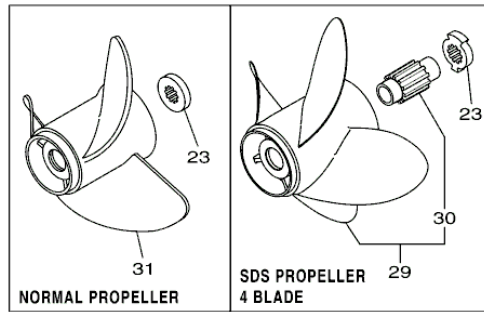

LF225XCA 0113 / LOWER CASING DRIVE 4

COUNTER ROTATION