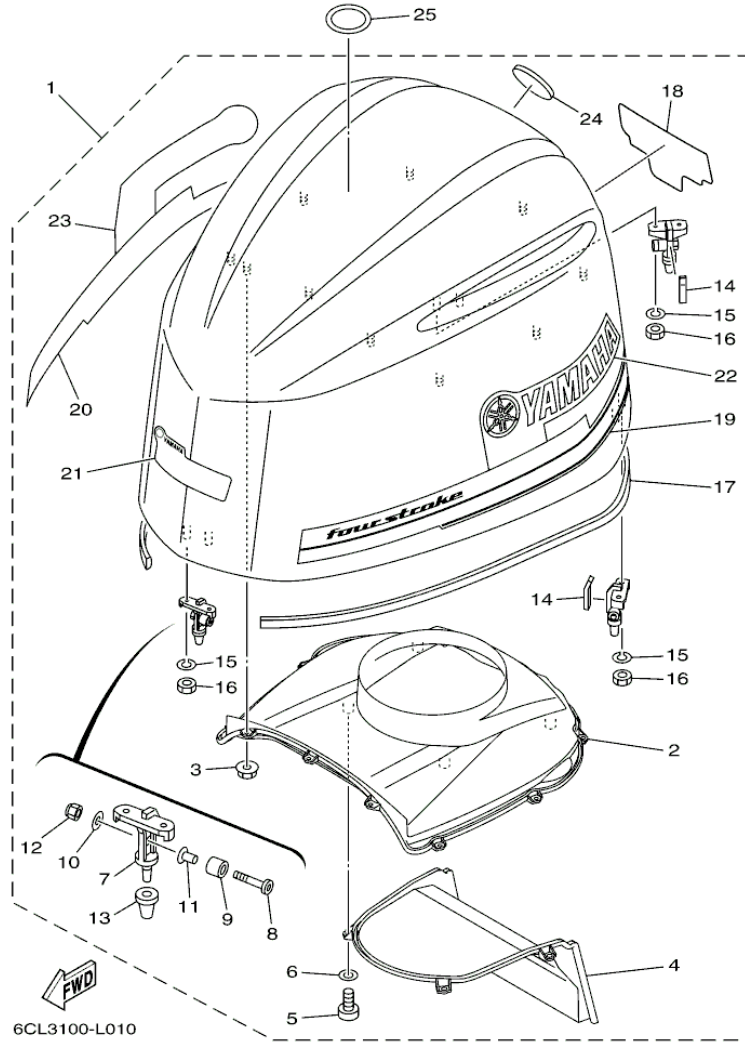

LF225XCA 0113 / TOP COWLING

©2013 Yamaha Motor Corporation, U.S.A. All rights reserved.

Part List

LF225XCA 0113 / TOP COWLING

REF - NO	PART NUMBER	PART NAME	QUANTITY	REMARKS
1	6CL-42610-00-00	TOP COWLING ASSY	1	
2	6CE-42613-00-00	.MOLDING, AIR DUCT	1	
3	90179-06M28-00	.NUT	10	
4	6CE-42635-00-00	.DUCT, WATER SEPARATOR	1	
5	97780-60516-00	.SCREW, TAPPING	4	
6	92990-06200-00	.WASHER, PLAIN	4	
7	6CB-42647-00-00	.HOLDER, CLAMP BAND	3	
8	90111-08078-00	.BOLT,HEX SOCKET BUTTON	3	
9	90387-10094-00	.COLLAR	3	
10	92990-08600-00	.WASHER, PLATE	3	
11	90387-08M45-00	.COLLAR	3	
12	95780-08300-00	.NUT, FLANGE	3	
13	6AW-42663-00-00	.DAMPER	3	
14	6CB-42134-00-00	.COVER	2	
15	92990-06100-00	.WASHER, SPRING	6	
16	95380-06600-00	.NUT, HEXAGON	6	
17	6CB-42628-00-00	.SEAL	1	
18	6CL-42678-00-00	.GRAPHIC, REAR	1	
19	6CE-42675-01-00	.GRAPHIC, SIDE 1	1	
20	6CE-42676-01-00	.GRAPHIC, SIDE 2	1	
21	6CL-42677-00-00	.GRAPHIC, FRONT	1	
22	6CE-42681-01-00	.MARK, COWLING	1	
23	6CE-42682-01-00	.MARK, COWLING	1	
24	6AW-42697-10-00	.TUNING FORK MARK	1	
25	67F-13434-20-00	LABEL, CAUTION	1