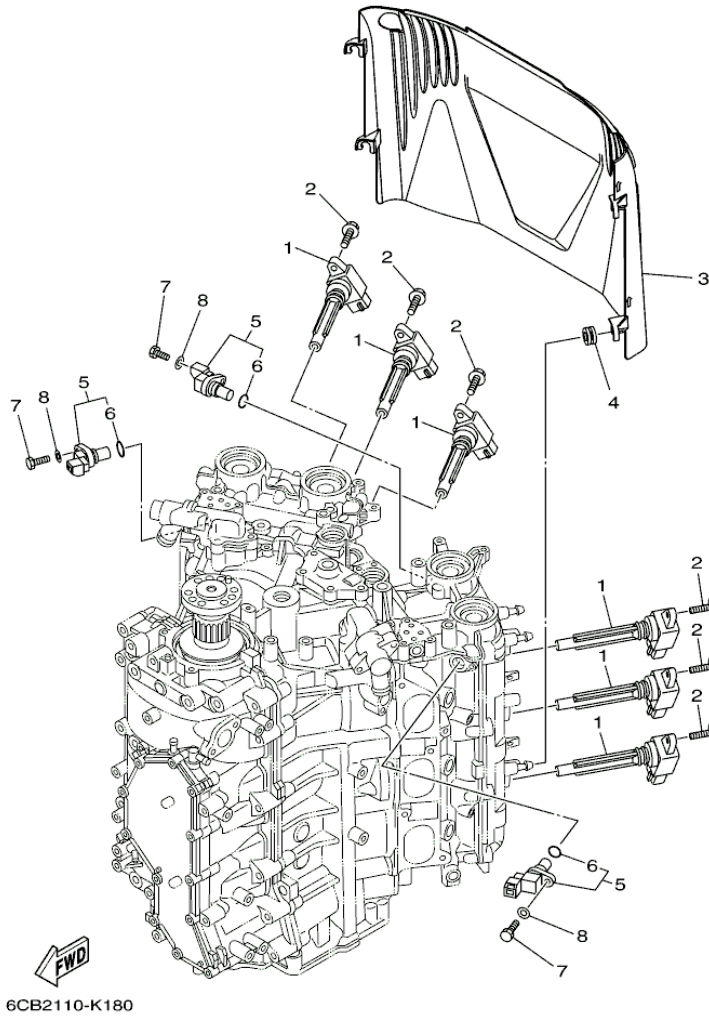

LF225XCA 0113 / ELECTRICAL 2

6CB2110-K180

©2013 Yamaha Motor Corporation, U.S.A. All rights reserved.

Part List

LF225XCA 0113 / ELECTRICAL 2

REF - NO	PART NUMBER	PART NAME	QUANTITY	REMARKS
1	6CB-82310-00-00	IGNITION COIL ASSY	6	
2	95895-06025-00	BOLT, FLANGE	6	
3	6CB-82314-00-00	COVER, IGNITION COIL	1	
4	90480-12314-00	GROMMET	4	
5	6P2-85896-00-00	SENSOR, CAM POSITION	3	
6	6P2-85075-00-00	.O-RING	1	
7	97095-06020-00	BOLT	3	
8	92995-06600-00	WASHER	3	

Part Notes

LF225XCA 0113 / ELECTRICAL 2

PART NUMBER	NOTE TEXT
90480-12314-00	OEM: GROMMET used on F115TLR and F/LF115TXR 0510 Production and Later

©2013 Yamaha Motor Corporation, U.S.A. All rights reserved.