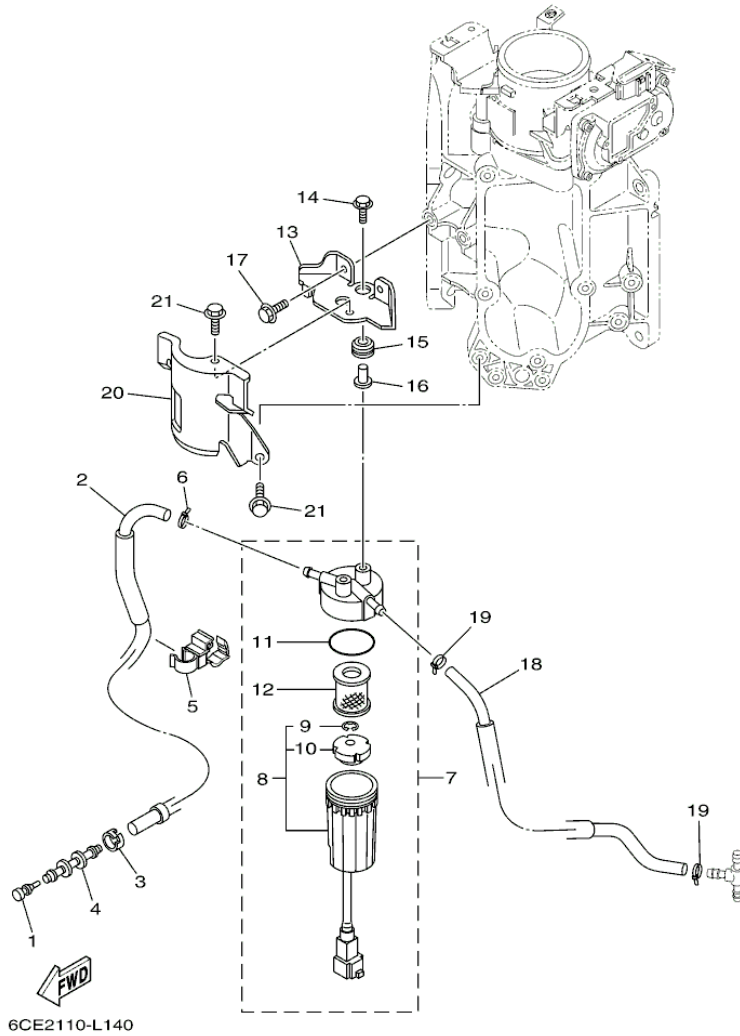

LF225XCA 0113 / FUEL 1

©2013 Yamaha Motor Corporation, U.S.A. All rights reserved.

Part List

LF225XCA 0113 / FUEL 1

REF - NO	PART NUMBER	PART NAME	QUANTITY	REMARKS
1	689-85547-00-00	DAMPER	1	
2	6CB-24314-11-00	PIPE 4	1	
3	6E5-24351-51-00	BAND 1	1	
4	6AW-24377-01-00	PIPE, JOINT 2	1	
5	90464-12012-00	CLAMP	1	
6	90465-11M10-00	CLAMP	1	
7	6P3-24560-22-00	FILTER ASSY	1	
8	6P3-24562-21-00	.CUP, FILTER	1	
9	6P3-24519-00-00	..CLIP	1	
10	6P3-24469-00-00	..FLOAT, WATER LEVEL	1	
11	6P3-24564-00-00	.GASKET	1	
12	6P3-24563-01-00	.ELEMENT, FILTER	1	
13	6CB-24566-00-00	BRACKET, FILTER	1	
14	90119-06M17-00	BOLT, WITH WASHER	2	
15	90480-10M23-00	GROMMET	2	
16	90387-06M60-00	COLLAR	2	
17	95895-06016-00	BOLT, FLANGE	2	
18	6CB-24313-10-00	PIPE 3	1	
19	90465-11M10-00	CLAMP	2	
20	6CB-24596-01-00	COVER	1	
21	95895-06014-00	BOLT, FLANGE	2	

Part Notes

LF225XCA 0113 / FUEL 1

PART NUMBER	NOTE TEXT
6P3-24564-00-00	OEM: This part number is among the Top 100 Most Popular Marine Maintenance Parts as of August 2013.

©2013 Yamaha Motor Corporation, U.S.A. All rights reserved.