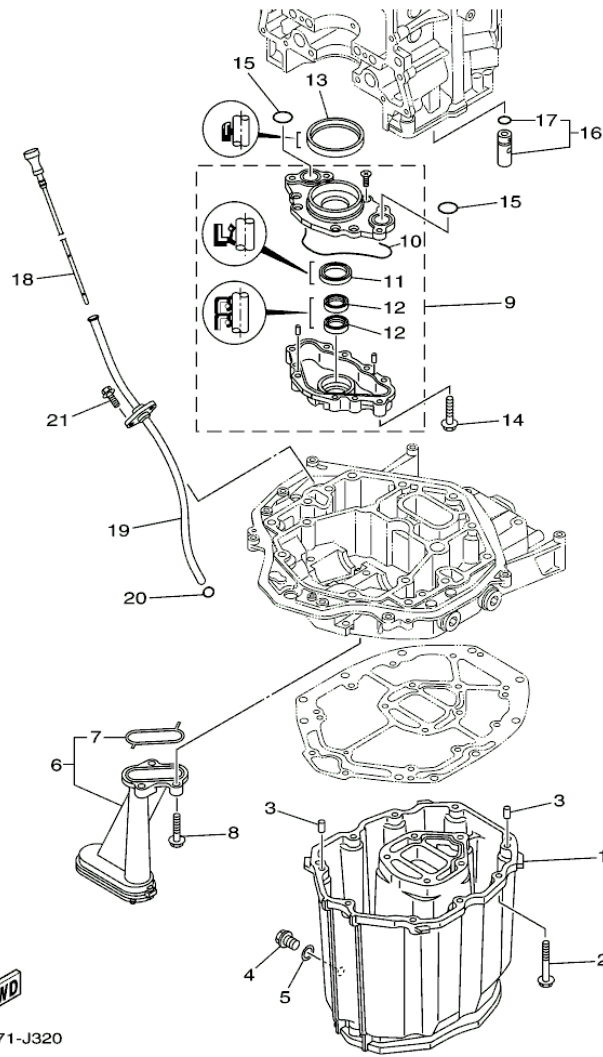

LF225XCA 0113 / OIL PAN

©2013 Yamaha Motor Corporation, U.S.A. All rights reserved.

Part List

LF225XCA 0113 / OIL PAN

REF - NO	PART NUMBER	PART NAME	QUANTITY	REMARKS
1	6CB-15311-00-CA	OIL PAN	1	
2	97575-08535-00	BOLT, WITH WASHER	10	
3	93608-16M16-00	PIN, DOWEL	2	
4	90340-14M06-00	PLUG, STRAIGHT SCREW	1	
5	90430-14M09-00	.GASKET	1	
6	6CB-13411-00-00	STRAINER, OIL	1	
7	6AW-13415-00-00	.SEAL, OIL STRAINER	1	
8	95812-06025-00	BOLT, FLANGE	3	
9	6CB-13300-00-00	OIL PUMP ASSY	1	
10	6CB-13329-00-00	.GASKET, PUMP COVER	1	
11	6AW-13119-00-00	.OIL SEAL	1	
12	69J-13631-00-00	.OIL SEAL	2	
13	6CB-11355-00-00	.SEAL, CYLINDER 1	1	
14	95875-06040-00	BOLT, FLANGE	4	
15	93210-26658-00	.O-RING	2	
16	6CB-13490-00-00	RELIEF VALVE ASSY	1	
17	6CB-13473-00-00	.O-RING	1	
18	6CB-15362-00-00	PLUG, OIL LEVEL	1	
19	6CB-15377-00-00	GUIDE, INLET	1	
20	93210-19MJ3-00	.O-RING	1	
21	95875-06016-00	BOLT, FLANGE	2	

Part Notes

LF225XCA 0113 / OIL PAN

PART NUMBER	NOTE TEXT
90430-14M09-00	OEM: This part number is among the Top 100 Most Popular Marine Maintenance Parts as of August 2013.

©2013 Yamaha Motor Corporation, U.S.A. All rights reserved.