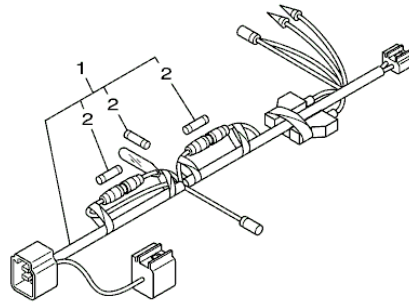

LF225XCA 0113 / OPTIONAL PARTS 1

6AX4110-K350

©2013 Yamaha Motor Corporation, U.S.A. All rights reserved.

Part List

LF225XCA 0113 / OPTIONAL PARTS 1

REF - NO	PART NUMBER	PART NAME	QUANTITY	REMARKS
1	6Y8-81315-00-00	LEAD WIRE ASSY	1	
2	6TA-82151-00-00	.FUSE(5A)	3