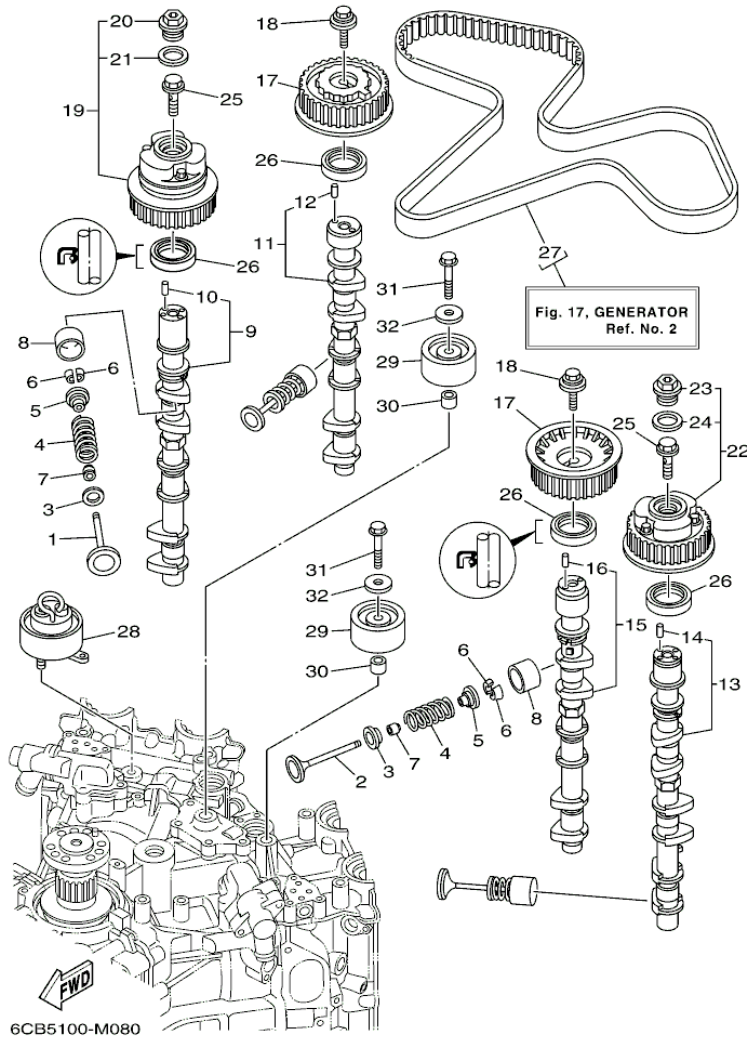

LF225XCA 0113 / VALVE

©2013 Yamaha Motor Corporation, U.S.A. All rights reserved.

Part List

LF225XCA 0113 / VALVE

REF - NO	PART NUMBER	PART NAME	QUANTITY	REMARKS
1	6CB-12111-00-00	VALVE, INTAKE	12	
2	6CB-12121-00-00	VALVE, EXHAUST	12	
3	K0F-A3743-00-00	SEAT, VALVE SPRING	24	
4	6CB-12113-00-00	SPRING, VALVE INNER	24	
5	K0F-A3741-00-00	RETAINER, VALVE SPRING	24	
6	K0F-A3742-00-00	LOCK, VALVE SPRING RETAINER	48	
7	51Y-12119-00-00	SEAL, VALVE STEM	24	
8	K0F-A3751-00-00	LIFTER, VALVE (3.000)	24	UR
8	K0F-A3751-10-00	LIFTER, VALVE (3.025)	24	UR
8	K0F-A3751-20-00	LIFTER, VALVE (3.050)	24	UR
8	K0F-A3751-30-00	LIFTER, VALVE (3.075)	24	UR
8	K0F-A3751-40-00	LIFTER, VALVE (3.100)	24	UR
8	K0F-A3751-50-00	LIFTER, VALVE (3.122)	24	UR
8	K0F-A3751-60-00	LIFTER, VALVE (3.142)	24	UR
8	K0F-A3751-70-00	LIFTER, VALVE (3.162)	24	UR
8	K0F-A3751-80-00	LIFTER, VALVE (3.182)	24	UR
8	K0F-A3751-90-00	LIFTER, VALVE (3.202)	24	UR
8	K0F-A3751-A0-00	LIFTER, VALVE (3.222)	24	UR
8	K0F-A3751-B0-00	LIFTER, VALVE (3.242)	24	UR
8	K0F-A3751-C0-00	LIFTER, VALVE (3.262)	24	UR
8	K0F-A3751-D0-00	LIFTER, VALVE (3.282)	24	UR
8	K0F-A3751-E0-00	LIFTER, VALVE (3.302)	24	UR
8	K0F-A3751-F0-00	LIFTER, VALVE (3.322)	24	UR
8	K0F-A3751-G0-00	LIFTER, VALVE (3.342)	24	UR
8	K0F-A3751-H0-00	LIFTER, VALVE (3.362)	24	UR
8	K0F-A3751-J0-00	LIFTER, VALVE ((3.382)	24	UR
8	K0F-A3751-K0-00	LIFTER, VALVE (3.402)	24	UR
8	K0F-A3751-L0-00	LIFTER, VALVE (3.422)	24	UR
8	K0F-A3751-M0-00	LIFTER, VALVE (3.442)	24	UR
8	K0F-A3751-N0-00	LIFTER, VALVE (3.462)	24	UR
8	K0F-A3751-P0-00	LIFTER, VALVE (3.482)	24	UR
8	K0F-A3751-R0-00	LIFTER, VALVE (3.502)	24	UR
8	K0F-A3751-S0-00	LIFTER, VALVE (3.522)	24	UR
8	K0F-A3751-T0-00	LIFTER, VALVE (3.542)	24	UR
8	K0F-A3753-00-00	LIFTER, VALVE (3.562)	24	UR
8	K0F-A3753-10-00	LIFTER, VALVE (3.582)	24	UR
8	K0F-A3753-20-00	LIFTER, VALVE (3.602)	24	UR
8	K0F-A3753-30-00	LIFTER, VALVE (3.625)	24	UR
8	K0F-A3753-40-00	LIFTER, VALVE (3.650)	24	UR
8	K0F-A3753-50-00	LIFTER, VALVE (3.675)	24	UR
8	K0F-A3753-60-00	LIFTER, VALVE (3.700)	24	UR
8	K0F-A3753-70-00	LIFTER, VALVE (3.725)	24	UR
9	6CB-12171-00-00	CAMSHAFT 1	1	
10	93605-10108-00	.PIN, DOWEL	1	
11	6CB-12181-00-00	CAMSHAFT 2	1	
12	93605-10108-00	.PIN, DOWEL	1	
13	6CB-12172-00-00	CAMSHAFT 3	1	
14	93605-10108-00	.PIN, DOWEL	1	
15	6CB-12182-00-00	CAMSHAFT 4	1	
16	93605-10108-00	.PIN, DOWEL	1	
17	6CB-11567-00-00	GEAR, DRIVEN 2	2	
18	90119-10050-00	BOLT, WITH WASHER	2	
19	6CB-12645-01-00	PULLEY ASSY 1	1	