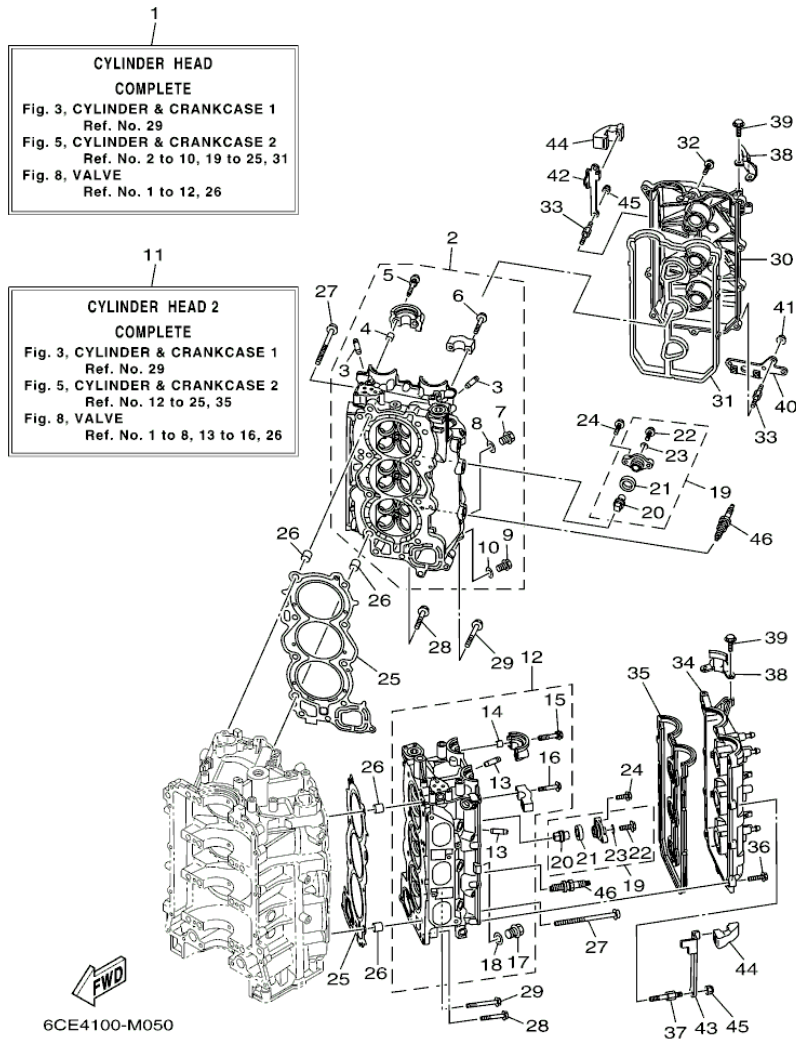

LF225XCA 0113 / CYLINDER CRANKCASE 2

©2013 Yamaha Motor Corporation, U.S.A. All rights reserved.

Part List

LF225XCA 0113 / CYLINDER CRANKCASE 2

REF - NO	PART NUMBER	PART NAME	QUANTITY	REMARKS
1	6CE-W009A-00-9S	CYLINDER HEAD COMPLETE	1	
2	6CE-11110-00-9S	CYLINDER HEAD ASSY	1	
3	6S5-11133-10-00	.GUIDE, VALVE 1	12	
4	91809-08006-00	.PIN, DOWEL	4	
5	90119-07001-00	.BOLT, WITH WASHER	4	
6	90119-07234-00	.BOLT, WITH WASHER	12	
7	90340-18M09-00	.PLUG, STRAIGHT SCREW	1	
8	90430-18130-00	.GASKET	1	
9	90340-14M06-00	.PLUG, STRAIGHT SCREW	1	
10	90430-14115-00	.GASKET	1	
11	6CE-W009C-00-9S	CYLINDER HEAD 2 COMPLETE	1	
12	6CE-11120-00-9S	CYLINDER HEAD ASSY 2	1	
13	6S5-11133-10-00	.GUIDE, VALVE 1	12	
14	91809-08006-00	.PIN, DOWEL	4	
15	90119-07001-00	.BOLT, WITH WASHER	4	
16	90119-07234-00	.BOLT, WITH WASHER	12	
17	90340-18M09-00	.PLUG, STRAIGHT SCREW	1	
18	90430-18130-00	.GASKET	1	
19	67F-11301-00-00	ANODE COVER ASSY	8	
20	67F-11325-01-00	.ANODE	1	
21	67F-11328-00-00	.GROMMET, ANODE	1	
22	90105-06M07-00	.BOLT, FLANGE	1	
23	90430-06M03-00	.GASKET	1	
24	95885-08025-00	BOLT, FLANGE	16	
25	6CB-11181-00-00	.GASKET, CYLINDER HEAD 1	2	
26	90387-11005-00	COLLAR	4	
27	90155-11002-00	SCREW, FLAT FILLISTER	16	
28	90105-08175-00	BOLT, FLANGE	4	
29	90105-08220-00	BOLT, FLANGE	2	
30	6CB-11191-02-00	COVER, CYLINDER HEAD 1	1	
31	6CB-11193-00-00	.GASKET, HEAD COVER 1	1	
32	95895-06030-00	BOLT, FLANGE	9	
33	90109-06277-00	BOLT	4	
34	6CB-11192-02-00	COVER, CYLINDER HEAD 2	1	
35	6CB-11194-00-00	.GASKET, HEAD COVER 2	1	
36	95895-06030-00	BOLT, FLANGE	11	
37	90109-06277-00	BOLT	2	
38	6AW-15142-00-00	GUIDE 1	2	
39	95885-06014-00	BOLT, FLANGE	4	
40	6CB-2134V-00-00	BRACKET	1	
41	90179-06M28-00	NUT	2	
42	6CB-11998-00-00	BRACKET 1	1	
43	6CB-11999-00-00	BRACKET 2	1	
44	6CB-42662-00-00	DAMPER	2	
45	90185-06M07-00	NUT, SELF-LOCKING	4	
46	LFR-6A110-00-00	PLUG, SPARK (NGK LFR6A-11)	6	

Part Notes

LF225XCA 0113 / CYLINDER CRANKCASE 2

PART NUMBER	NOTE TEXT
67F-11325-01-00	OEM: This part number is among the Top 100 Most Popular Marine Maintenance Parts as of August 2013.