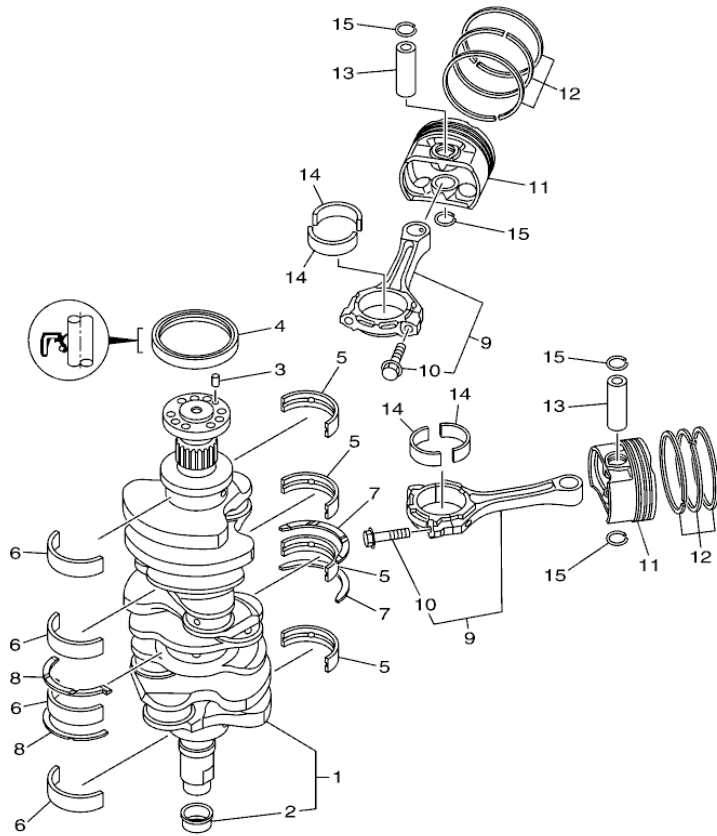

LF225XCA_0112 / CRANKSHAFT PISTON

6CB3110-L030

©2013 Yamaha Motor Corporation, U.S.A. All rights reserved.

Part List

LF225XCA_0112 / CRANKSHAFT PISTON

REF - NO	PART NUMBER	PART NAME	QUANTITY	REMARKS
1	6CB-11410-00-00	CRANKSHAFT	1	
2	6CB-11478-00-00	.COLLAR	1	
3	93606-12019-00	.PIN, DOWEL	1	
4	93102-85008-00	.OIL SEAL	1	
5	6CB-11416-40-00	PLANE BEARING, CRANKSHAFT 1	4	UR BROWN
5	6CB-11416-10-00	PLANE BEARING, CRANKSHAFT 1	4	UR YELLOW
5	6CB-11416-00-00	PLANE BEARING, CRANKSHAFT 1	4	UR PURPLE
5	6CB-11416-30-00	PLANE BEARING, CRANKSHAFT 1	4	UR GREEN
5	6CB-11416-20-00	PLANE BEARING, CRANKSHAFT 1	4	UR RED
6	6CB-11417-30-00	PLANE BEARING, CRANKSHAFT 2	4	UR GREEN
6	6CB-11417-40-00	PLANE BEARING, CRANKSHAFT 2	4	UR BROWN
6	6CB-11417-00-00	PLANE BEARING, CRANKSHAFT 2	4	UR PURPLE
6	6CB-11417-10-00	PLANE BEARING, CRANKSHAFT 2	4	UR YELLOW
6	6CB-11417-20-00	PLANE BEARING, CRANKSHAFT 2	4	UR RED
7	6CB-11426-01-00	BEARING, THRUST 1	2	
8	6CB-11427-00-00	BEARING, THRUST 2	2	
9	6CB-W1165-00-00	CONNECTING ROD ASSY	6	
10	6CB-11654-00-00	.BOLT, CONNECTING ROD	2	
11	6CE-11631-00-00	PISTON (STD)	6	
12	6CB-11603-00-00	PISTON RING SET (STD)	6	
13	6CB-11633-00-00	PIN, PISTON	6	
14	6CB-11656-00-00	PLANE BEARING, CONNECTING ROD	12	UR YELLOW
14	6CB-11656-10-00	PLANE BEARING, CONNECTING ROD	12	UR GREEN
14	6CB-11656-20-00	PLANE BEARING, CONNECTING ROD	12	UR BLUE
15	K0F-A3233-00-00	RING,HOLE SNAP	12