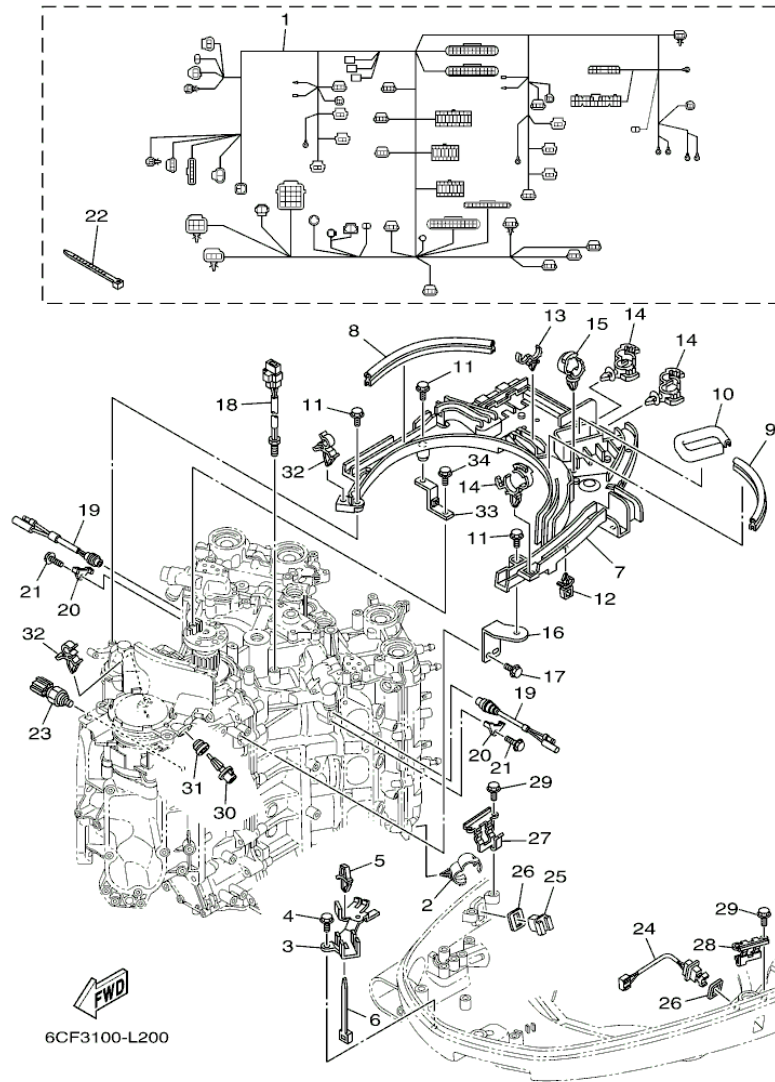

LF225XCA_0112 / ELECTRICAL 4

©2013 Yamaha Motor Corporation, U.S.A. All rights reserved.

Part List

LF225XCA_0112 / ELECTRICAL 4

REF - NO	PART NUMBER	PART NAME	QUANTITY	REMARKS
1	6CE-82590-10-00	WIRE HARNESS ASSY	1	FOR TILT LIMIT
2	90464-20181-00	CLAMP	4	
3	6CB-82594-00-00	CLAMP	1	
4	95895-06012-00	BOLT, FLANGE	2	
5	90464-06001-00	CLAMP	1	
6	90465-13M24-00	CLAMP	1	
7	6CB-82589-01-00	PROTECTOR, WIRE HARNESS	1	UR 6CM:1000276 -
7	6CB-82589-00-00	PROTECTOR, WIRE HARNESS	1	
8	6BG-42617-00-00	DAMPER, FORM	1	
9	6CB-42617-00-00	DAMPER, FORM	1	
10	6CB-42629-00-00	SEAL	1	
11	95895-06020-00	BOLT, FLANGE	5	
12	90464-11121-00	CLAMP	1	
13	90464-18246-00	.CLAMP	1	
14	90464-12183-00	CLAMP	4	
15	90464-20181-00	CLAMP	2	
16	6CB-82388-00-00	PLATE	1	
17	95895-06016-00	BOLT, FLANGE	2	
18	6CB-85790-00-00	THERMOSENSOR ASSY	1	
19	6P2-82560-01-00	THERMO SWITCH ASSY	2	
20	6E9-82588-00-00	PLATE	2	
21	95895-06012-00	BOLT, FLANGE	2	
22	90465-14M66-00	CLAMP	1	
23	6AW-83651-00-00	SENDER, OIL PRESSURE	1	
24	6BR-82563-00-00	TRIM & TILT SWITCH ASSY	1	
25	69J-42723-01-00	COVER, BOTTOM	1	
26	69J-82587-00-00	GASKET	2	
27	63P-83614-01-00	BRACKET	1	
28	63P-83614-01-00	BRACKET	1	
29	95895-06012-00	BOLT, FLANGE	4	
30	63P-85886-00-00	SENSOR, AIR TEMPERATURE	1	
31	63P-14435-00-00	GROMMET	1	
32	90464-09129-00	CLAMP	2	
33	6CB-81952-00-00	HOLDER, RELAY	1	
34	95895-06016-00	BOLT, FLANGE	1