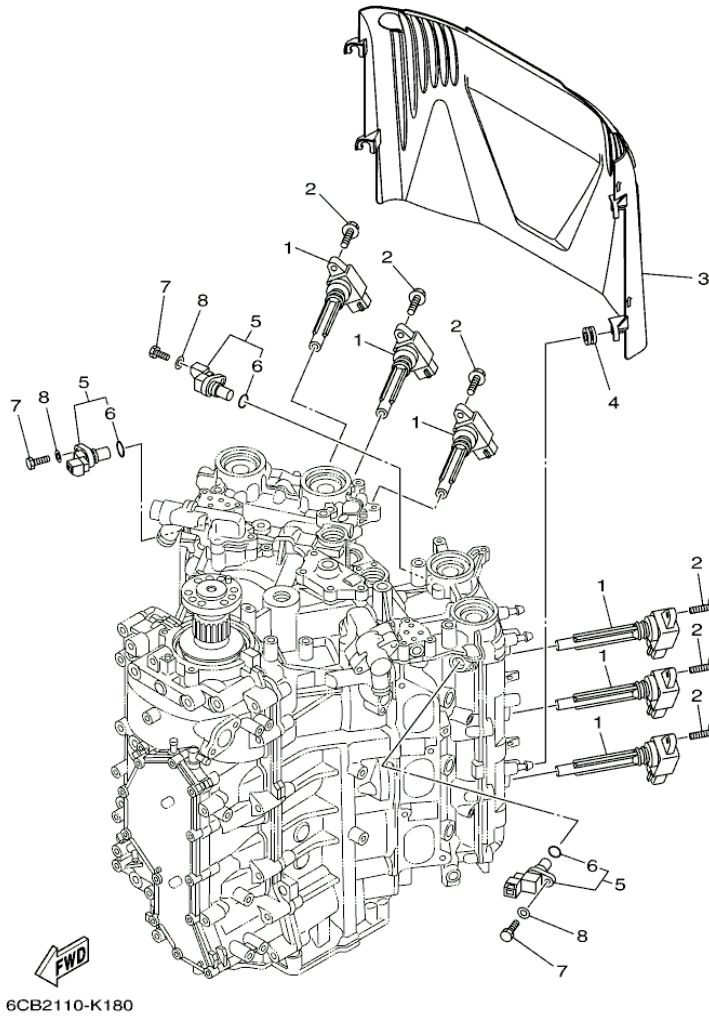

LF225XCA_0112 / ELECTRICAL 2

6CB2110-K180

©2013 Yamaha Motor Corporation, U.S.A. All rights reserved.

Part List

LF225XCA_0112 / ELECTRICAL 2

REF - NO	PART NUMBER	PART NAME	QUANTITY	REMARKS
1	6CB-82310-00-00	IGNITION COIL ASSY	6	
2	95895-06025-00	BOLT, FLANGE	6	
3	6CB-82314-00-00	COVER, IGNITION COIL	1	
4	90480-12314-00	GROMMET	4	
5	6P2-85896-00-00	SENSOR, CAM POSITION	3	
6	6P2-85075-00-00	.O-RING	1	
7	97095-06020-00	BOLT	3	
8	92995-06600-00	WASHER	3	

Part Notes

LF225XCA_0112 / ELECTRICAL 2

PART NUMBER	NOTE TEXT
90480-12314-00	OEM: GROMMET used on F115TLR and F/LF115TXR 0510 Production and Later

©2013 Yamaha Motor Corporation, U.S.A. All rights reserved.