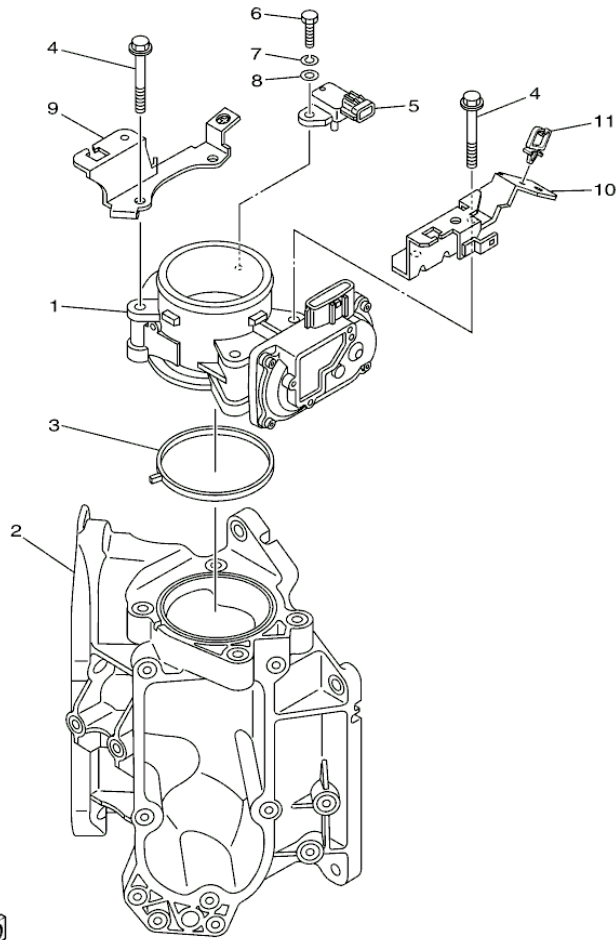

LF225XCA_0112 / INTAKE 2

©2013 Yamaha Motor Corporation, U.S.A. All rights reserved.

Part List

LF225XCA_0112 / INTAKE 2

REF - NO	PART NUMBER	PART NAME	QUANTITY	REMARKS
1	6CB-13533-00-00	HOSE, VACUUM SENSING 4	1	
2	6CB-13532-00-00	HOSE, VACUUM SENSING 3	1	
3	6C5-86120-00-00	SOLENOID VALVE ASSY	1	
4	95380-06600-00	NUT, HEXAGON	1	
5	6CB-2416A-00-00	HOSE	2	
6	90464-23001-00	CLAMP	2	
7	90465-11M10-00	CLAMP	4	
8	6CE-12482-10-00	PIPE 2	1	
9	90445-097F7-00	HOSE (L780)	1	
10	6CB-12484-00-00	PIPE 4	1	
11	90465-11M10-00	CLAMP	1	
12	90464-12010-00	CLAMP	1	
13	90464-26002-00	CLAMP	1	
14	90464-09013-00	CLAMP	3	
15	6CB-13782-00-00	STAY	1	
16	95895-06016-00	BOLT, FLANGE	2	
17	6CB-13545-00-00	HOSE 1	1	
18	90464-20181-00	CLAMP	2	
19	90464-07209-00	CLAMP	1	
20	688-24378-00-00	PIPE, JOINT 3	1	
21	6CB-13546-00-00	HOSE 2	1	
22	6CB-13547-00-00	HOSE 3	1	
23	6E5-21744-00-00	BREATHER	2	
24	6CB-13548-00-00	HOSE, AIR 4	1	
25	6CB-12483-00-00	PIPE 3	1	
26	6CB-1475A-00-00	PIPE 1	1	
27	6CB-1475F-00-00	PIPE 3	1	
28	6G8-24376-00-00	PIPE, JOINT 1	1	
29	6CB-14989-00-00	ORIFICE, AIR VENT	1	
30	6CB-1475G-00-00	PIPE 4	1	
31	90464-11012-00	CLAMP	2	
32	90464-12010-00	CLAMP	1	
33	90464-10011-00	CLAMP	1	
34	688-24378-00-00	PIPE, JOINT 3	1	

LF225XCA_0112 / THROTTLE BODY ASSY 1

6CB3110-L100

©2013 Yamaha Motor Corporation, U.S.A. All rights reserved.

Part List

LF225XCA_0112 / THROTTLE BODY ASSY 1

REF - NO	PART NUMBER	PART NAME	QUANTITY	REMARKS
1	6CB-13751-00-00	BODY, THROTTLE 1	1	
2	6CB-13711-00-00	MIXING BODY	1	
3	6CB-13556-00-00	.GASKET, MANIFOLD	1	
4	95875-08060-00	BOLT, FLANGE	4	
5	6P2-82380-00-00	SENSOR, PRESSURE	1	
6	97075-06020-00	BOLT	1	
7	92995-06100-00	WASHER, SPRING	1	
8	92995-06600-00	WASHER	1	
9	6CB-13898-00-00	HOLDER	1	
10	6CB-13898-10-00	HOLDER	1	
11	90464-08004-00	CLAMP	1	