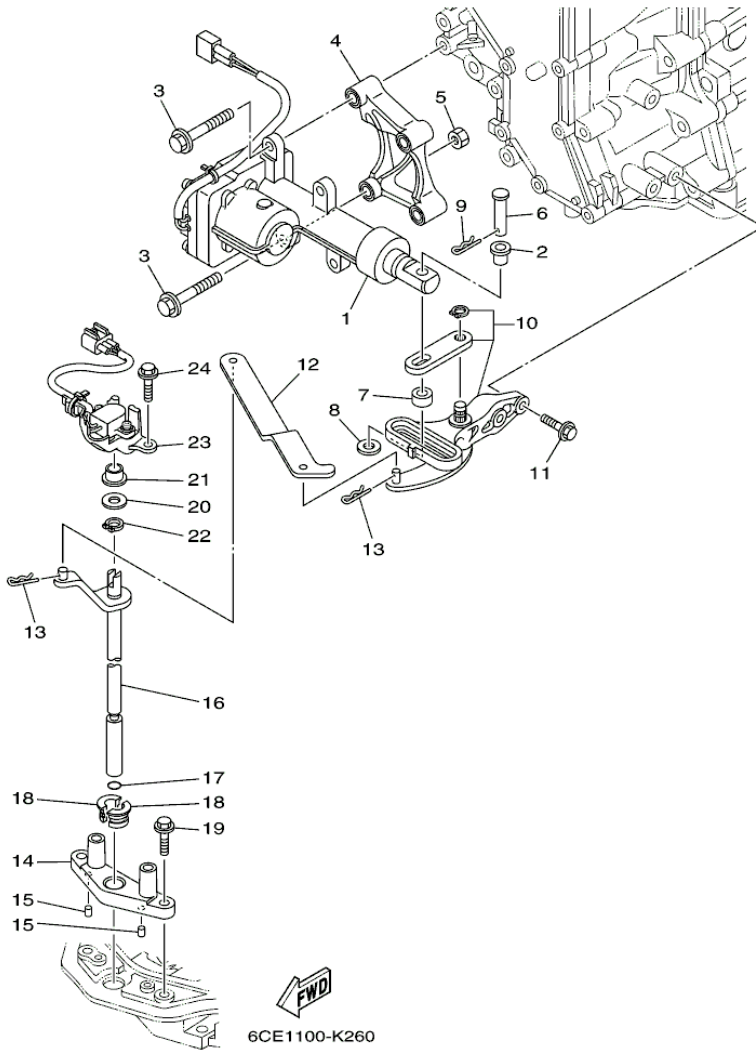

LF225XCA_0112 / CONTROL

©2013 Yamaha Motor Corporation, U.S.A. All rights reserved.

Part List

LF225XCA_0112 / CONTROL

REF - NO	PART NUMBER	PART NAME	QUANTITY	REMARKS
1	6CE-4820A-01-00	ACTUATOR UNIT	1	
2	90386-08008-00	BUSH	1	
3	97575-08555-00	BOLT, WITH WASHER	4	
4	6CE-44142-10-00	JOINT	1	
5	95380-08600-00	NUT	1	
6	6CE-42195-00-00	PIN, JOINT 1	1	
7	6CE-44122-00-00	BUSHING, SHIFT ROD LEVER	1	
8	90201-08M09-00	WASHER, PLATE	1	
9	90468-18008-00	CLIP	1	
10	6CE-44100-00-00	SHIFT LINK ASSY	1	
11	97575-06525-00	BOLT, WITH WASHER	2	
12	6CE-44121-00-00	LEVER, SHIFT ROD	1	
13	90468-18008-00	CLIP	2	
14	6CE-44118-00-94	BRACKET	1	
15	93604-07M13-00	PIN, DOWEL	2	
16	6CE-44120-00-00	HANDLE GEAR SHIFT ASSY	1	X(25.3")
17	93210-09165-00	O-RING	1	
18	90386-11001-00	BUSH	2	
19	95875-06025-00	BOLT, FLANGE	2	
20	90201-11008-00	WASHER, PLATE	1	
21	90386-10001-00	BUSH	1	
22	93410-10082-00	CIRCLIP	1	
23	6CE-68303-00-00	SENSOR ASSY	1	
24	95875-06025-00	BOLT, FLANGE	2