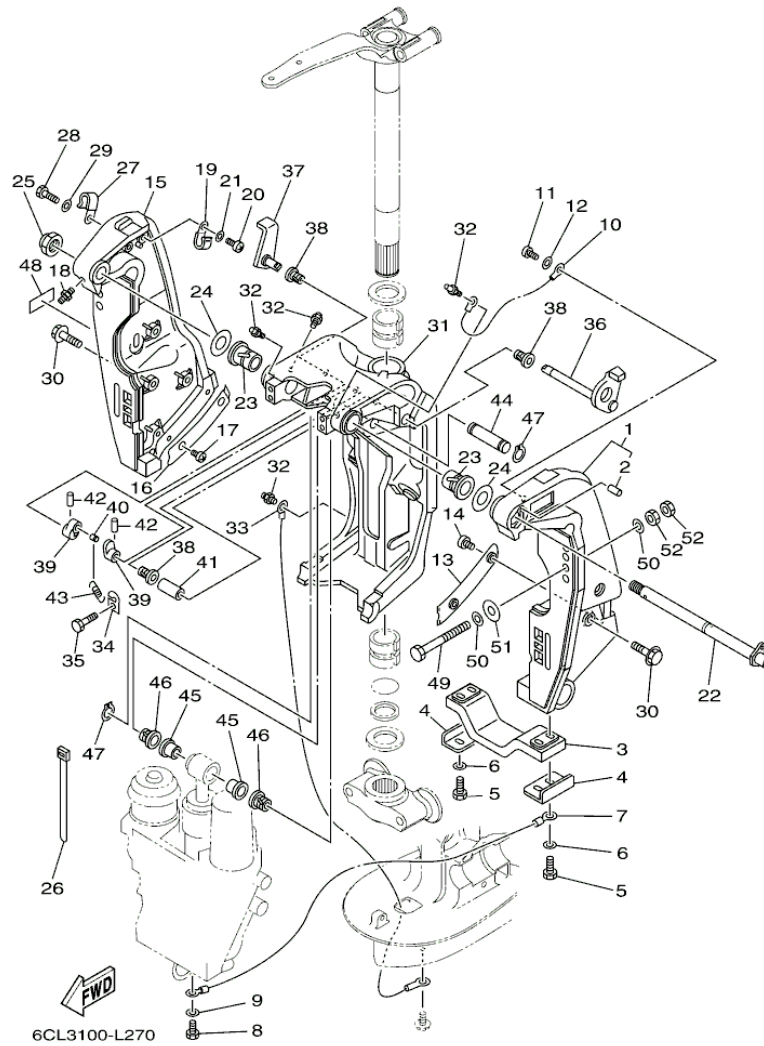

LF225XCA_0112 / BRACKET 1

©2013 Yamaha Motor Corporation, U.S.A. All rights reserved.

Part List

LF225XCA_0112 / BRACKET 1

REF - NO	PART NUMBER	PART NAME	QUANTITY	REMARKS
1	69J-43111-10-8D	BRACKET, CLAMP 1	1	FOR TILT LIMIT
2	93606-19002-00	.PIN, DOWEL	1	
3	6G5-45251-02-00	ANODE	1	
4	6G5-44526-00-00	PLATE	2	
5	97095-06025-00	BOLT	4	
6	92995-06600-00	WASHER	4	
7	6H1-82148-00-00	WIRE, LEAD 4	1	
8	97095-06010-00	BOLT	1	
9	92995-06600-00	WASHER	1	
10	6E5-82148-00-00	WIRE, LEAD 4	1	
11	97885-06012-00	SCREW, PAN HEAD	1	
12	92995-06600-00	WASHER	1	
13	61A-43132-00-00	WASHER, FRICTION	1	
14	97885-06010-00	SCREW, PAN HEAD	2	
15	69J-43112-01-8D	BRACKET, CLAMP 2	1	
16	61A-43133-00-00	WASHER,FRICTION	1	
17	97885-06010-00	SCREW, PAN HEAD	2	
18	93700-06M03-00	NIPPLE, GREASE	1	
19	90465-08M83-00	CLAMP	1	
20	97885-06012-00	SCREW, PAN HEAD	1	
21	92995-06600-00	WASHER	1	
22	6R3-43131-30-00	BOLT, CLAMP BRACKET	1	FOR TILT LIMIT
23	90386-25M31-00	BUSH	2	
24	90201-26M59-00	WASHER, PLATE	2	
25	90185-22M11-00	NUT, SELF-LOCKING	1	
26	90465-11M10-00	CLAMP	4	
27	90465-08M83-00	CLAMP	1	
28	97095-06014-00	BOLT	1	
29	92995-06600-00	WASHER	1	
30	90119-10024-00	BOLT, WITH WASHER	8	
31	61A-43311-40-8D	BRACKET, SWIVEL 1	1	
32	93700-06M03-00	NIPPLE, GREASE	5	
33	69J-82147-00-00	WIRE, LEAD 5	1	
34	6G5-43144-00-00	HOOK, SPRING	1	
35	97095-06010-00	BOLT	1	
36	61A-43181-01-00	LEVER, TILT STOP 1	1	
37	6G5-43185-02-00	LEVER, TILT STOP 2	1	
38	90386-10M16-00	BUSH	3	
39	6G5-43148-00-00	COLLAR, DISTANCE	2	
40	90249-06M19-00	PIN	1	
41	90387-10M05-00	COLLAR	1	
42	91690-30020-00	PIN, SPRING	2	
43	90506-16003-00	SPRING, TENSION	1	
44	6E5-43126-10-00	PIN, UPPER SHOCK MOUNT	1	
45	90386-18M63-00	BUSH	2	
46	90386-18M14-00	BUSH	2	
47	93410-18M05-00	CIRCLIP	2	
48	63V-82377-50-00	LABEL (SPARK,IGNITION)	1	
49	90101-12M05-00	BOLT (L:130MM)	4	UR
49	90101-12M77-00	BOLT (L:150MM)	2	UR
50	90201-13M01-00	WASHER, PLATE	8	
51	90201-12426-00	WASHER, PLATE	4	
52	95380-12600-00	NUT	8