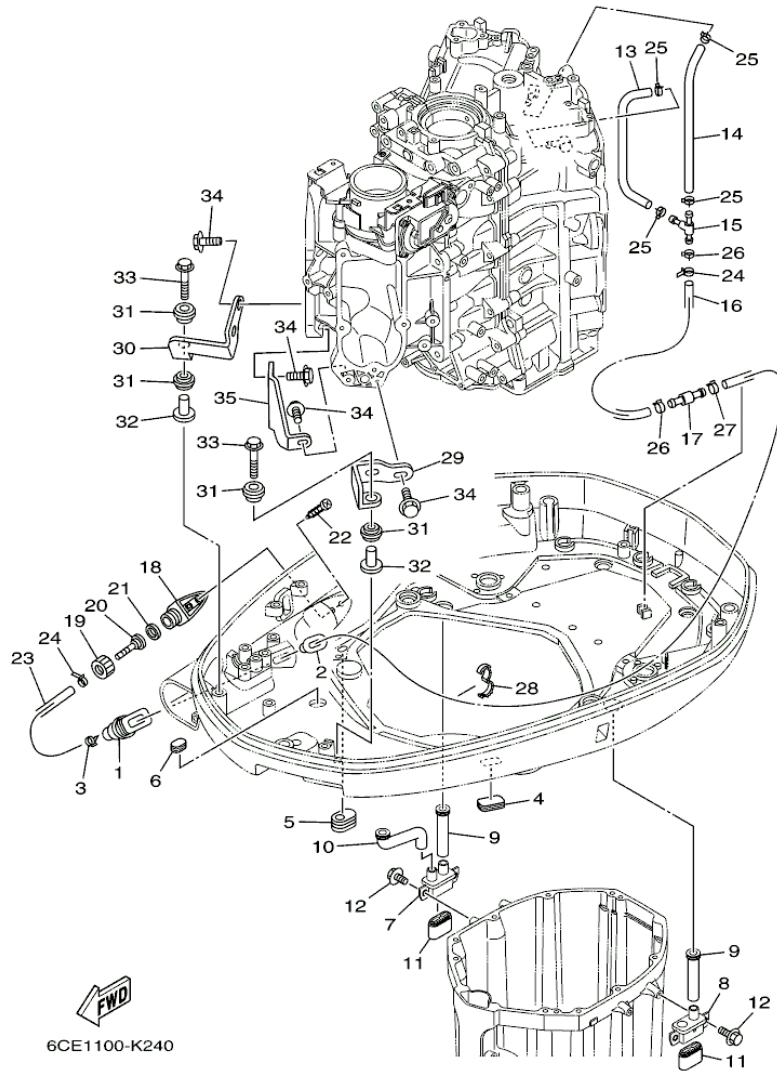

LF225XCA_0112 / BOTTOM COWLING 2

©2013 Yamaha Motor Corporation, U.S.A. All rights reserved.

Part List

LF225XCA_0112 / BOTTOM COWLING 2

REF - NO	PART NUMBER	PART NAME	QUANTITY	REMARKS
1	6H1-42726-21-00	GROMMET	1	
2	6BG-42384-00-00	SEAL, CAP	1	
3	90465-11M10-00	CLAMP	2	
4	6H4-42726-00-00	GROMMET	1	
5	61A-42727-00-00	GROMMET	1	
6	64G-42727-00-00	GROMMET	1	
7	6CE-42733-00-00	BOX, DRAIN	1	
8	6CE-42734-00-00	BOX, DRAIN 2	1	
9	6CE-42786-00-00	HOSE, DRAIN 1	2	
10	6CE-42787-00-00	HOSE, DRAIN 2	1	
11	69J-42717-00-00	RUBBER, SEAL 2	2	
12	95895-06016-00	BOLT, FLANGE	4	
13	6CB-24315-00-00	PIPE 5	1	
14	90445-14021-00	HOSE (L185)	1	
15	6AW-42169-00-00	JOINT	1	
16	90445-16015-00	HOSE (L300)	1	
17	6AW-42785-00-00	PIPE	1	
18	6AW-12572-00-00	ADAPTER	1	
19	6R3-12581-00-00	JOINT, HOSE 1	1	
20	6AW-12582-00-00	JOINT, HOSE 2	1	
21	6R3-12583-00-00	GASKET, HOSE JOINT	1	
22	97780-60520-00	SCREW, TAPPING	2	
23	90445-14019-00	HOSE (L1460)	1	
24	90465-11M10-00	CLAMP	2	
25	90467-130A5-00	CLIP	4	
26	90467-140A8-00	CLIP	2	
27	90467-140A9-00	CLIP	1	
28	90464-16001-00	CLAMP	1	
29	6CB-42643-00-00	PLATE, CLAMP	1	
30	6CB-42644-00-00	PLATE, CLAMP 2	1	
31	90480-14029-00	GROMMET	4	
32	90387-06M03-00	COLLAR	2	
33	90119-06M61-00	BOLT, WITH WASHER	2	
34	90105-06039-00	BOLT, FLANGE	6	
35	6CB-42744-00-00	STAY	1