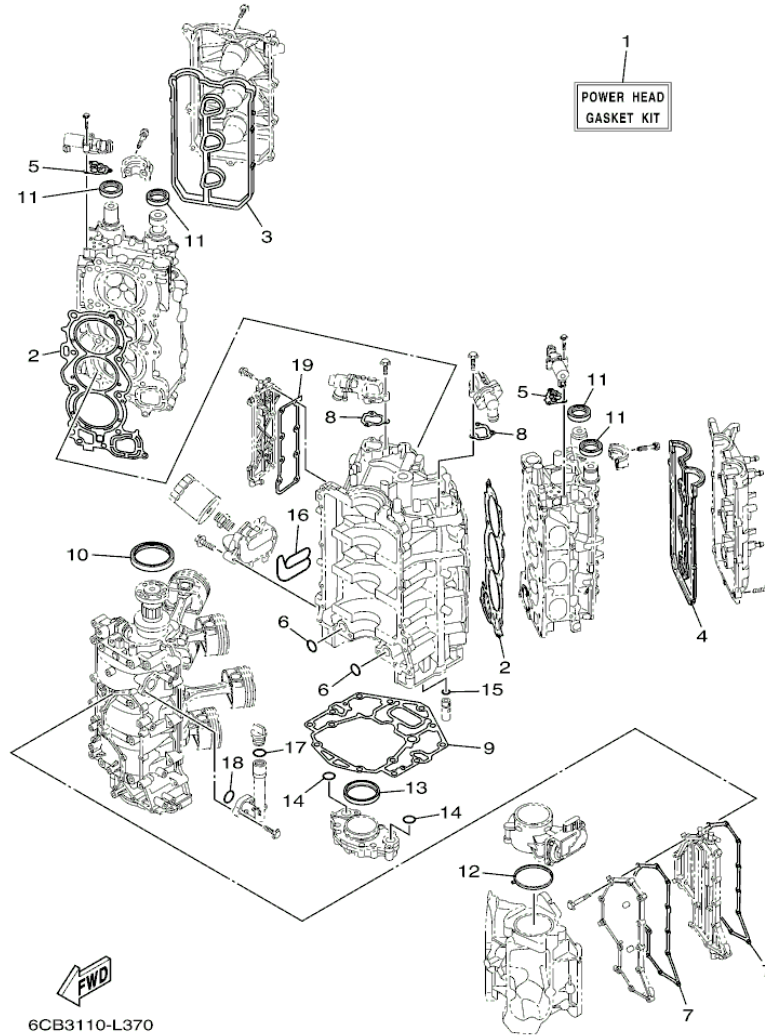

LF225XCA_0112 / REPAIR KIT 1

©2013 Yamaha Motor Corporation, U.S.A. All rights reserved.

Part List

LF225XCA_0112 / REPAIR KIT 1

REF - NO	PART NUMBER	PART NAME	QUANTITY	REMARKS
1	6CB-W0001-02-00	POWER HEAD GASKET KIT	1	
2	6CB-11181-00-00	.GASKET, CYLINDER HEAD 1	2	
3	6CB-11193-00-00	.GASKET, HEAD COVER 1	1	
4	6CB-11194-00-00	.GASKET, HEAD COVER 2	1	
5	6CB-1242F-00-00	.GASKET, FILTER	2	
6	93210-26658-00	.O-RING	2	
7	6CB-15451-00-00	.GASKET, CRANKCASE COVER 1	2	
8	6CB-12427-10-00	.GASKET, HOUSING COVER 1	2	
9	6CB-11351-00-00	.GASKET, CYLINDER	1	
10	93102-85008-00	.OIL SEAL	1	
11	93102-38008-00	.OIL SEAL	4	
12	6CB-13556-00-00	.GASKET, MANIFOLD	1	
13	6CB-11355-00-00	.SEAL, CYLINDER 1	1	
14	93210-26658-00	.O-RING	2	
15	6CB-13473-00-00	.O-RING	1	
16	6CB-13477-00-00	.GASKET	1	
17	93210-24M79-00	.O-RING	1	
18	93210-27370-00	.O-RING	1	
19	6CB-1131B-00-00	.GASKET, COVER	1