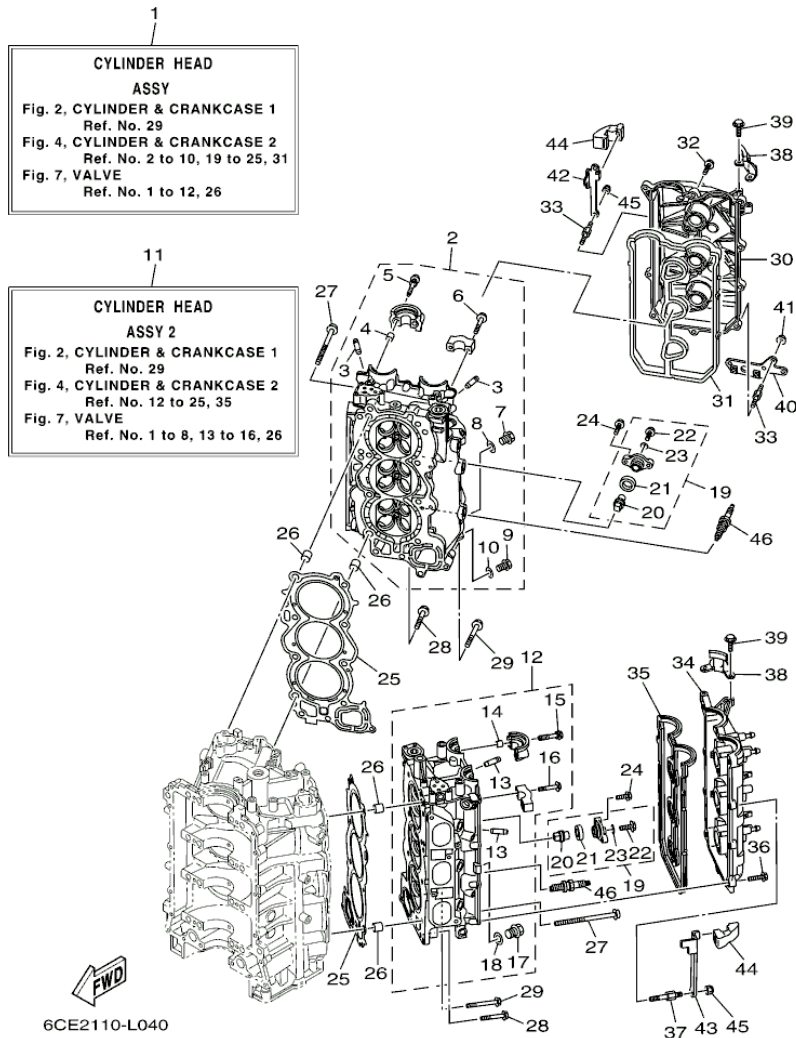

LF225XCA_0112 / CYLINDER CRANKCASE 2

©2013 Yamaha Motor Corporation, U.S.A. All rights reserved.

Part List

LF225XCA_0112 / CYLINDER CRANKCASE 2

REF - NO	PART NUMBER	PART NAME	QUANTITY	REMARKS
1	6CE-W009A-00-9S	CYLINDER HEAD COMPLETE	1	
2	6CE-11110-00-9S	CYLINDER HEAD ASSY	1	
3	6S5-11133-10-00	.GUIDE, VALVE 1	12	
4	91809-08006-00	.PIN, DOWEL	4	
5	90119-07001-00	.BOLT, WITH WASHER	4	
6	90119-07234-00	.BOLT, WITH WASHER	12	
7	90340-18M09-00	.PLUG, STRAIGHT SCREW	1	
8	90430-18130-00	.GASKET	1	
9	90340-14M06-00	.PLUG, STRAIGHT SCREW	1	
10	90430-14115-00	.GASKET	1	
11	6CE-W009C-00-9S	CYLINDER HEAD 2 COMPLETE	1	
12	6CE-11120-00-9S	CYLINDER HEAD ASSY 2	1	
13	6S5-11133-10-00	.GUIDE, VALVE 1	12	
14	91809-08006-00	.PIN, DOWEL	4	
15	90119-07001-00	.BOLT, WITH WASHER	4	
16	90119-07234-00	.BOLT, WITH WASHER	12	
17	90340-18M09-00	.PLUG, STRAIGHT SCREW	1	
18	90430-18130-00	.GASKET	1	
19	67F-11301-00-00	ANODE COVER ASSY	8	
20	67F-11325-01-00	.ANODE	1	
21	67F-11328-00-00	.GROMMET, ANODE	1	
22	90105-06M07-00	.BOLT, FLANGE	1	
23	90430-06M03-00	.GASKET	1	
24	95885-08025-00	BOLT, FLANGE	16	
25	6CB-11181-00-00	.GASKET, CYLINDER HEAD 1	2	
26	90387-11005-00	COLLAR	4	
27	90155-11002-00	SCREW, FLAT FILLISTER	16	
28	90105-08175-00	BOLT, FLANGE	4	
29	90105-08220-00	BOLT, FLANGE	2	
30	6CB-11191-02-00	COVER, CYLINDER HEAD 1	1	
31	6CB-11193-00-00	.GASKET, HEAD COVER 1	1	
32	95895-06030-00	BOLT, FLANGE	9	
33	90109-06277-00	BOLT	4	
34	6CB-11192-02-00	COVER, CYLINDER HEAD 2	1	
35	6CB-11194-00-00	.GASKET, HEAD COVER 2	1	
36	95895-06030-00	BOLT, FLANGE	11	
37	90109-06277-00	BOLT	2	
38	6AW-15142-00-00	GUIDE 1	2	
39	95885-06014-00	BOLT, FLANGE	4	
40	6CB-2134V-00-00	BRACKET	1	
41	90179-06M28-00	NUT	2	
42	6CB-11998-00-00	BRACKET 1	1	
43	6CB-11999-00-00	BRACKET 2	1	
44	6CB-42662-00-00	DAMPER	2	
45	90185-06M07-00	NUT, SELF-LOCKING	4	
46	LFR-6A110-00-00	PLUG, SPARK (NGK LFR6A-11)	6	

Part Notes

LF225XCA_0112 / CYLINDER CRANKCASE 2

PART NUMBER	NOTE TEXT
67F-11325-01-00	OEM: This part number is among the Top 100 Most Popular Marine Maintenance Parts as of August 2013.