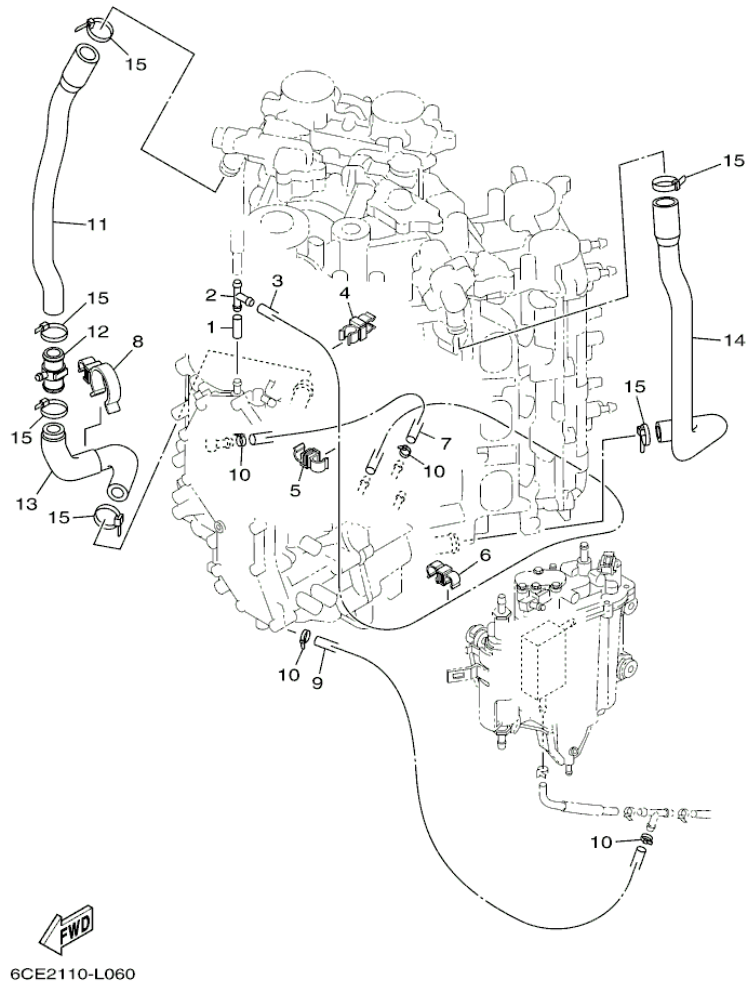

LF225XCA_0112 / CYLINDER CRANKCASE 4

6CE2110-L060

©2013 Yamaha Motor Corporation, U.S.A. All rights reserved.

Part List

LF225XCA_0112 / CYLINDER CRANKCASE 4

REF - NO	PART NUMBER	PART NAME	QUANTITY	REMARKS
1	90445-09220-00	HOSE (L30)	1	
2	688-24378-00-00	PIPE, JOINT 3	1	
3	6CB-12576-10-00	HOSE 1	1	
4	90464-10M59-00	CLAMP	1	
5	90464-09013-00	CLAMP	1	
6	90464-12010-00	CLAMP	1	
7	6CB-12577-00-00	HOSE 2	1	
8	90464-26002-00	CLAMP	1	
9	90445-096H2-00	HOSE (L280)	1	
10	90465-11M10-00	CLAMP	4	
11	6CE-1244G-00-00	HOSE, 4	1	
12	6CE-24378-00-00	PIPE, JOINT 3	1	
13	6CE-1244H-00-00	HOSE 5	1	
14	6CB-1243E-00-00	HOSE 2	1	
15	90465-11M59-00	CLAMP	6