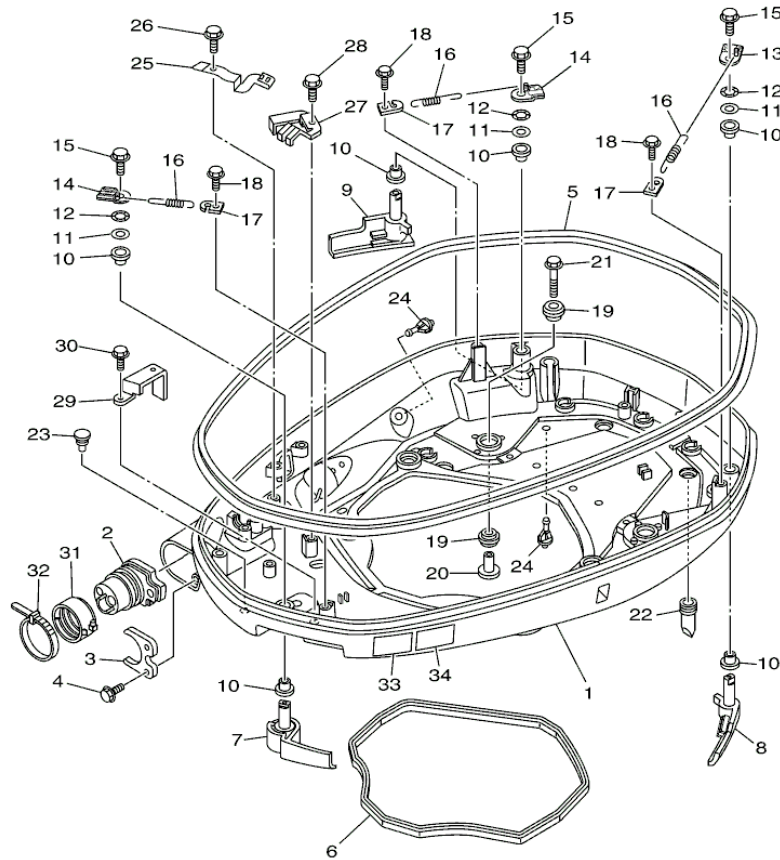

LF225XCA_0112 / BOTTOM COWLING 1

6CL3100-L230

©2013 Yamaha Motor Corporation, U.S.A. All rights reserved.

Part List

LF225XCA_0112 / BOTTOM COWLING 1

REF - NO	PART NUMBER	PART NAME	QUANTITY	REMARKS
1	6CB-42711-01-8D	COWLING, BOTTOM 1	1	
2	6CE-42725-01-00	GROMMET	1	
3	6CB-42761-00-00	STOPPER	1	
4	95895-06014-00	BOLT, FLANGE	2	
5	6CB-42615-00-00	SEAL	1	
6	6CB-42716-00-00	RUBBER, SEAL 1	1	
7	6CB-42815-01-8D	LEVER, CLAMP	1	
8	6CB-42816-01-8D	LEVER, CLAMP	1	
9	6CB-42817-01-8D	LEVER, CLAMP	1	
10	90386-15M73-00	BUSH	6	
11	90201-156J2-00	WASHER, PLATE	3	
12	90206-15M18-00	WASHER, WAVE	3	
13	6CB-42818-00-00	LEVER, CLAMP	1	
14	6CB-42819-00-00	LEVER, CLAMP	2	
15	95880-08012-00	BOLT, FLANGE	3	
16	90506-22001-00	SPRING, TENSION	3	
17	66T-43144-00-00	HOOK, SPRING	3	
18	95895-06012-00	BOLT, FLANGE	3	
19	90480-22M81-00	GROMMET	12	
20	90387-08M37-00	COLLAR	6	
21	90119-08M22-00	BOLT, WITH WASHER	6	
22	6D0-42717-00-00	RUBBER, SEAL 2	2	
23	6H4-42748-00-00	GROMMET	1	
24	6P2-44391-00-00	NIPPLE, HOSE	2	
25	6CB-42743-00-00	BRACKET	1	
26	95895-06012-00	BOLT, FLANGE	1	
27	6CB-42766-00-00	BRACKET 2	1	
28	95895-06012-00	BOLT, FLANGE	1	
29	6CB-42756-00-00	STAY, CLAMP	1	
30	95895-06012-00	BOLT, FLANGE	1	
31	68F-42753-00-00	FASTNER	1	AP
32	90464-20258-00	CLAMP	1	AP
33	6AH-42794-40-00	LABEL, WARNING (GENERAL)	1	
34	6AH-42794-50-00	LABEL, WARNING (GENERAL)	1