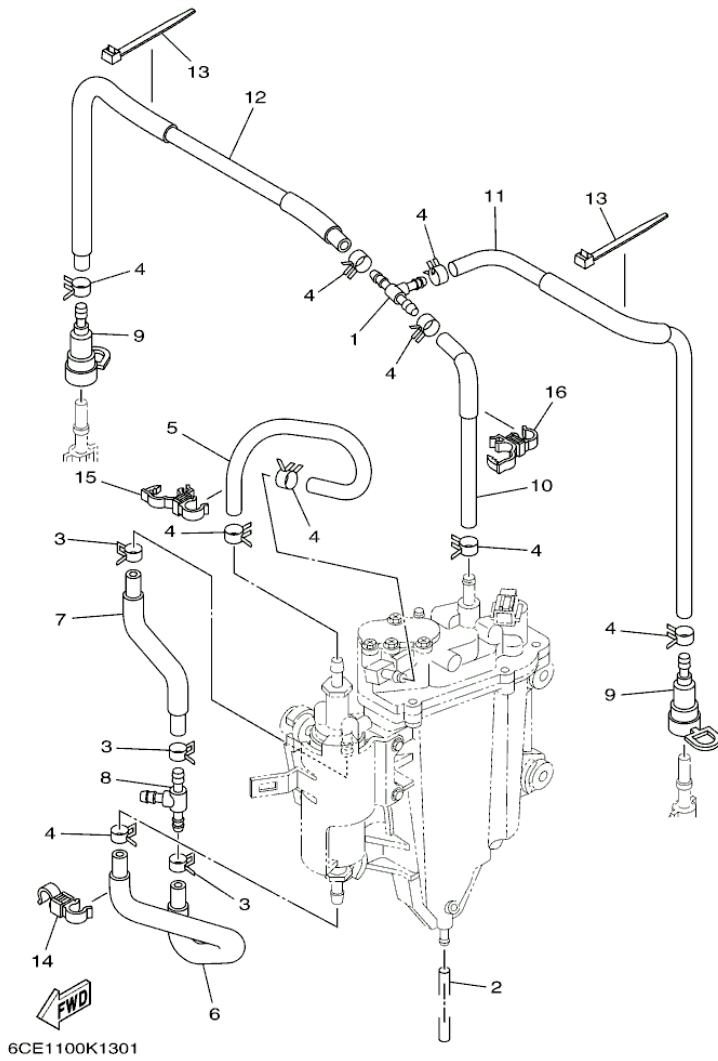

LF225XCA_0112 / FUEL INJECTION PUMP 2

©2013 Yamaha Motor Corporation, U.S.A. All rights reserved.

Part List

LF225XCA_0112 / FUEL INJECTION PUMP 2

REF - NO	PART NUMBER	PART NAME	QUANTITY	REMARKS
1	6CB-24461-00-00	PIPE, JOINT	1	
2	6P2-14149-00-00	PIPE	1	
3	69J-14137-00-00	CLIP	3	
4	68V-13577-00-00	CLIP	9	
5	6CB-24324-00-00	PIPE 13	1	
6	6CB-24317-00-00	PIPE 7	1	
7	6CB-24323-00-00	PIPE 12	1	
8	6E5-24378-00-00	PIPE, JOINT 3	1	
9	60E-24300-01-00	FUEL PIPE JOINT	2	
10	6CB-13971-01-00	PIPE, FUEL 1	1	
11	6CB-13974-01-00	PIPE, FUEL 4	1	UR 6CM:1000276 -
11	6CB-13974-00-00	PIPE, FUEL 4	1	
12	6CB-13972-00-00	PIPE, FUEL 2	1	
13	90465-14M66-00	CLAMP	2	UR 6CM:1000276 -
13	90465-14M66-00	CLAMP	1	
14	90464-12009-00	CLAMP	1	
15	90464-12012-00	CLAMP	1	
16	90464-12012-00	CLAMP	1