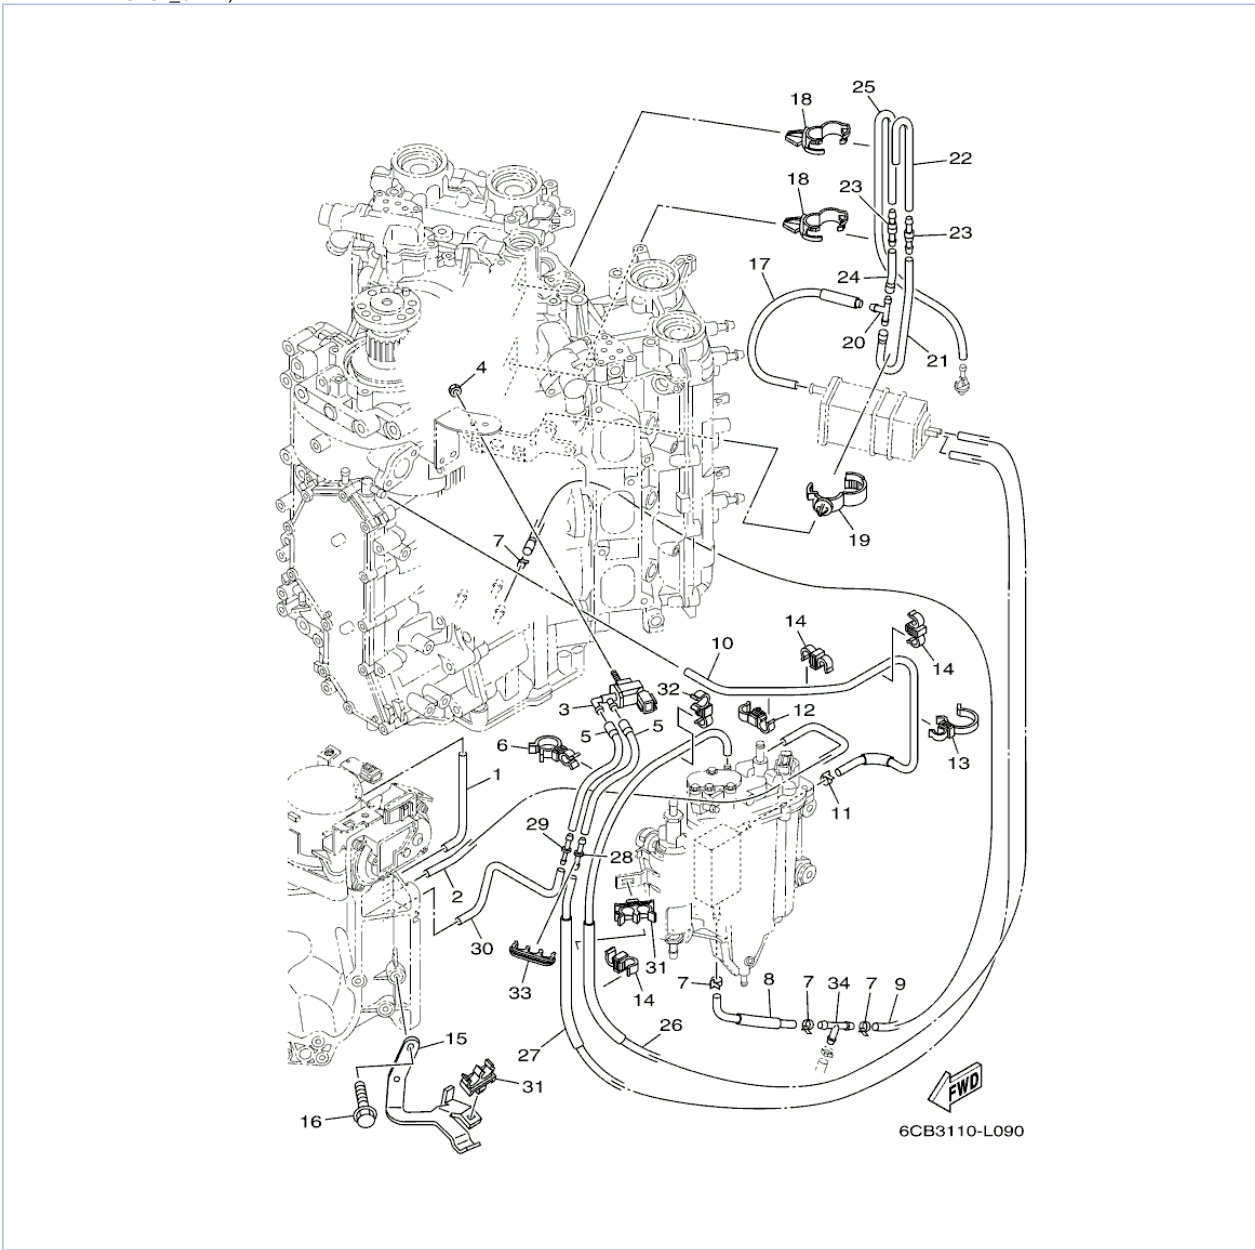

LF225XCA_0112 / INTAKE 2

©2013 Yamaha Motor Corporation, U.S.A. All rights reserved.

Part List

LF225XCA_0112 / INTAKE 2

REF - NO	PART NUMBER	PART NAME	QUANTITY	REMARKS
1	6CB-13533-00-00	HOSE, VACUUM SENSING 4	1	
2	6CB-13532-00-00	HOSE, VACUUM SENSING 3	1	
3	6C5-86120-00-00	SOLENOID VALVE ASSY	1	
4	95380-06600-00	NUT, HEXAGON	1	
5	6CB-2416A-00-00	HOSE	2	
6	90464-23001-00	CLAMP	2	
7	90465-11M10-00	CLAMP	4	
8	6CE-12482-10-00	PIPE 2	1	
9	90445-097F7-00	HOSE (L780)	1	
10	6CB-12484-00-00	PIPE 4	1	
11	90465-11M10-00	CLAMP	1	
12	90464-12010-00	CLAMP	1	
13	90464-26002-00	CLAMP	1	
14	90464-09013-00	CLAMP	3	
15	6CB-13782-00-00	STAY	1	
16	95895-06016-00	BOLT, FLANGE	2	
17	6CB-13545-00-00	HOSE 1	1	
18	90464-20181-00	CLAMP	2	
19	90464-07209-00	CLAMP	1	
20	688-24378-00-00	PIPE, JOINT 3	1	
21	6CB-13546-00-00	HOSE 2	1	
22	6CB-13547-00-00	HOSE 3	1	
23	6E5-21744-00-00	BREATHER	2	
24	6CB-13548-00-00	HOSE, AIR 4	1	
25	6CB-12483-00-00	PIPE 3	1	
26	6CB-1475A-00-00	PIPE 1	1	
27	6CB-1475F-00-00	PIPE 3	1	
28	6G8-24376-00-00	PIPE, JOINT 1	1	
29	6CB-14989-00-00	ORIFICE, AIR VENT	1	
30	6CB-1475G-00-00	PIPE 4	1	
31	90464-11012-00	CLAMP	2	
32	90464-12010-00	CLAMP	1	
33	90464-10011-00	CLAMP	1	
34	688-24378-00-00	PIPE, JOINT 3	1