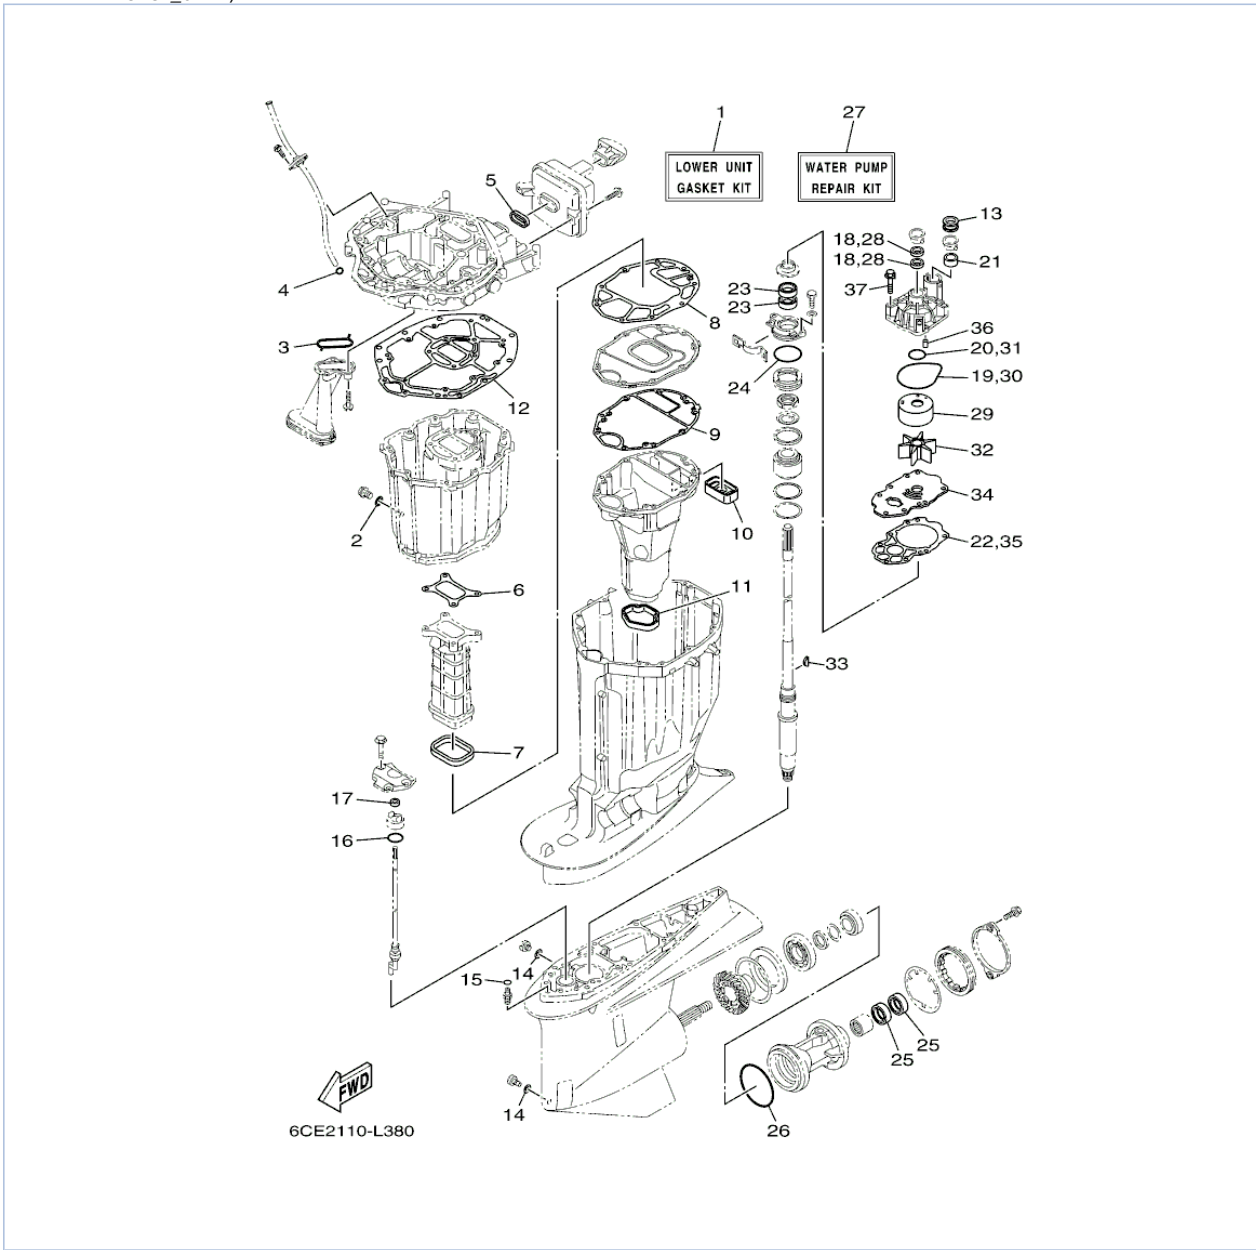

LF225XCA_0112 / REPAIR KIT 2

©2013 Yamaha Motor Corporation, U.S.A. All rights reserved.

Part List

LF225XCA_0112 / REPAIR KIT 2

REF - NO	PART NUMBER	PART NAME	QUANTITY	REMARKS
1	6CE-W0001-20-00	LOWER UNIT GASKET KIT	1	
2	90430-14M09-00	.GASKET	1	
3	6AW-13415-00-00	.SEAL, OIL STRAINER	1	
4	93210-19MJ3-00	.O-RING	1	
5	6CB-14755-00-00	.GASKET, SILENCER	1	
6	6CB-41134-00-00	.GASKET, EXHAUST MANIFOLD	1	
7	6CB-41138-00-00	.SEAL, EXT 1	1	
8	6CB-41135-00-00	.GASKET, EXHAUST MANIFOLD	1	
9	6CE-41136-00-00	.GASKET, EXHAUST MANIFOLD 4	1	
10	6CE-45127-00-00	.SEAL	1	
11	6CE-45123-00-00	.GASKET, MUFFLER	1	
12	6CB-45113-00-00	.GASKET, UPPER CASING	1	
13	6AW-44366-00-00	.DAMPER, WATER SEAL 2	1	
14	90430-08020-00	.GASKET	2	
15	93210-07003-00	.O-RING	1	
16	93210-33M49-00	.O-RING	1	
17	93106-09014-00	.OIL SEAL	1	
18	93104-22M07-00	.OIL SEAL	2	
19	93210-94003-00	.O-RING	1	
20	93210-37160-00	.O-RING	1	
21	6AW-44365-00-00	.DAMPER, WATER SEAL 1	1	
22	6CE-44315-00-00	.GASKET, WATER PUMP	1	
23	93101-28M16-00	.OIL SEAL	2	
24	93210-64488-00	.O-RING	1	
25	93101-30M17-00	.OIL SEAL	2	
26	93211-02001-00	.O-RING	1	
27	6CE-W0078-00-00	WATER PUMP REPAIR KIT	1	
28	93104-22M07-00	.OIL SEAL	2	
29	6AW-44322-00-00	.INSERT, CARTRIDGE	1	
30	93210-94003-00	.O-RING	1	
31	93210-37160-00	.O-RING	1	
32	6CE-44352-00-00	.IMPELLER	1	
33	90280-04002-00	.KEY, WOODRUFF	1	
34	6CE-44323-00-00	.OUTER PLATE, CARTRIDGE	1	
35	6CE-44315-00-00	.GASKET, WATER PUMP	1	
36	93606-12019-00	.PIN, DOWEL	2	
37	90119-08M14-00	.BOLT, WITH WASHER	4	

Part Notes

LF225XCA_0112 / REPAIR KIT 2

PART NUMBER	NOTE TEXT
90430-14M09-00	OEM: This part number is among the Top 100 Most Popular Marine Maintenance Parts as of August 2013.
90430-08020-00	OEM: This part number is among the Top 100 Most Popular Marine Maintenance Parts as of August 2013.
93106-09014-00	OEM: This part number is among the Top 100 Most Popular Marine Maintenance Parts as of August 2013.
93101-28M16-00	OEM: This part number is among the Top 100 Most Popular Marine Maintenance Parts as of August 2013.
93101-30M17-00	OEM: This part number is among the Top 100 Most Popular Marine Maintenance Parts as of August 2013.

©2013 Yamaha Motor Corporation, U.S.A. All rights reserved.