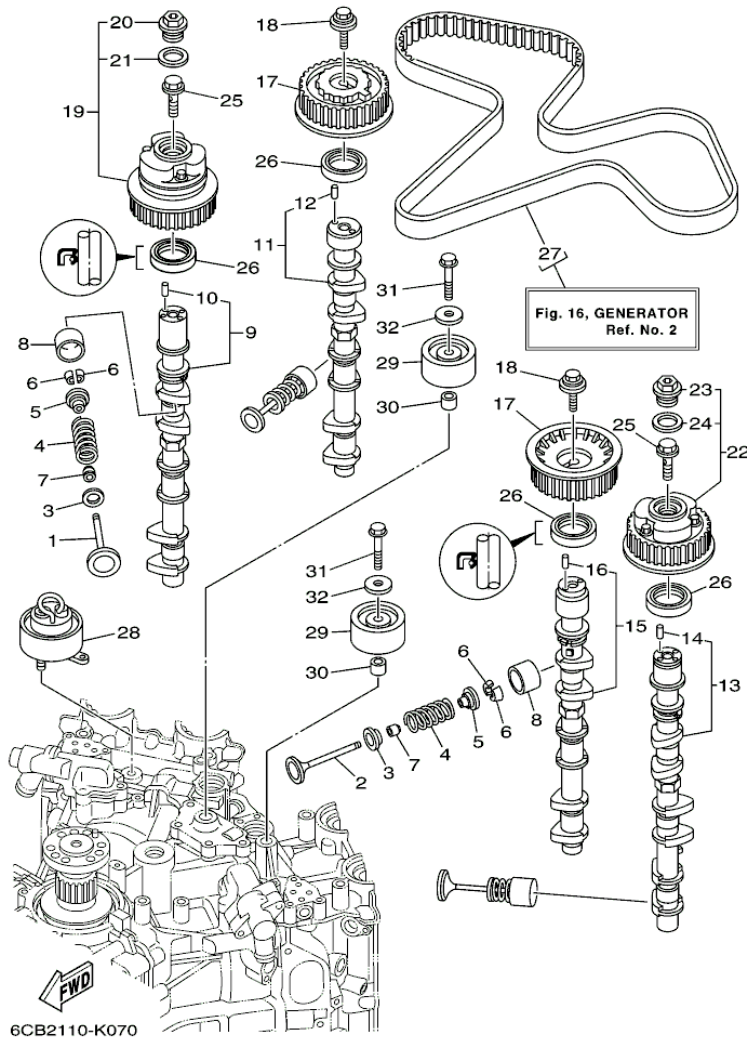

LF225XCA_0112 / VALVE

©2013 Yamaha Motor Corporation, U.S.A. All rights reserved.

Part List

LF225XCA_0112 / VALVE

REF - NO	PART NUMBER	PART NAME	QUANTITY	REMARKS
1	6CB-12111-00-00	VALVE, INTAKE	12	
2	6CB-12121-00-00	VALVE, EXHAUST	12	
3	K0F-A3743-00-00	SEAT, VALVE SPRING	24	
4	6CB-12113-00-00	SPRING, VALVE INNER	24	
5	K0F-A3741-00-00	RETAINER, VALVE SPRING	24	
6	K0F-A3742-00-00	LOCK, VALVE SPRING RETAINER	48	
7	51Y-12119-00-00	SEAL, VALVE STEM	24	
8	K0F-A3751-00-00	LIFTER, VALVE (3.000)	24	UR
8	K0F-A3751-10-00	LIFTER, VALVE (3.025)	24	UR
8	K0F-A3751-20-00	LIFTER, VALVE (3.050)	24	UR
8	K0F-A3751-30-00	LIFTER, VALVE (3.075)	24	UR
8	K0F-A3751-40-00	LIFTER, VALVE (3.100)	24	UR
8	K0F-A3751-50-00	LIFTER, VALVE (3.122)	24	UR
8	K0F-A3751-60-00	LIFTER, VALVE (3.142)	24	UR
8	K0F-A3751-70-00	LIFTER, VALVE (3.162)	24	UR
8	K0F-A3751-80-00	LIFTER, VALVE (3.182)	24	UR
8	K0F-A3751-90-00	LIFTER, VALVE (3.202)	24	UR
8	K0F-A3751-A0-00	LIFTER, VALVE (3.222)	24	UR
8	K0F-A3751-B0-00	LIFTER, VALVE (3.242)	24	UR
8	K0F-A3751-C0-00	LIFTER, VALVE (3.262)	24	UR
8	K0F-A3751-D0-00	LIFTER, VALVE (3.282)	24	UR
8	K0F-A3751-E0-00	LIFTER, VALVE (3.302)	24	UR
8	K0F-A3751-F0-00	LIFTER, VALVE (3.322)	24	UR
8	K0F-A3751-G0-00	LIFTER, VALVE (3.342)	24	UR
8	K0F-A3751-H0-00	LIFTER, VALVE (3.362)	24	UR
8	K0F-A3751-J0-00	LIFTER, VALVE ((3.382)	24	UR
8	K0F-A3751-K0-00	LIFTER, VALVE (3.402)	24	UR
8	K0F-A3751-L0-00	LIFTER, VALVE (3.422)	24	UR
8	K0F-A3751-M0-00	LIFTER, VALVE (3.442)	24	UR
8	K0F-A3751-N0-00	LIFTER, VALVE (3.462)	24	UR
8	K0F-A3751-P0-00	LIFTER, VALVE (3.482)	24	UR
8	K0F-A3751-R0-00	LIFTER, VALVE (3.502)	24	UR
8	K0F-A3751-S0-00	LIFTER, VALVE (3.522)	24	UR
8	K0F-A3751-T0-00	LIFTER, VALVE (3.542)	24	UR
8	K0F-A3753-00-00	LIFTER, VALVE (3.562)	24	UR
8	K0F-A3753-10-00	LIFTER, VALVE (3.582)	24	UR
8	K0F-A3753-20-00	LIFTER, VALVE (3.602)	24	UR
8	K0F-A3753-30-00	LIFTER, VALVE (3.625)	24	UR
8	K0F-A3753-40-00	LIFTER, VALVE (3.650)	24	UR
8	K0F-A3753-50-00	LIFTER, VALVE (3.675)	24	UR
8	K0F-A3753-60-00	LIFTER, VALVE (3.700)	24	UR
8	K0F-A3753-70-00	LIFTER, VALVE (3.725)	24	UR
9	6CB-12171-00-00	CAMSHAFT 1	1	
10	93605-10108-00	.PIN, DOWEL	1	
11	6CB-12181-00-00	CAMSHAFT 2	1	
12	93605-10108-00	.PIN, DOWEL	1	
13	6CB-12172-00-00	CAMSHAFT 3	1	
14	93605-10108-00	.PIN, DOWEL	1	
15	6CB-12182-00-00	CAMSHAFT 4	1	
16	93605-10108-00	.PIN, DOWEL	1	
17	6CB-11567-00-00	GEAR, DRIVEN 2	2	
18	90119-10050-00	BOLT, WITH WASHER	2	
19	6CB-12645-01-00	PULLEY ASSY 1	1	