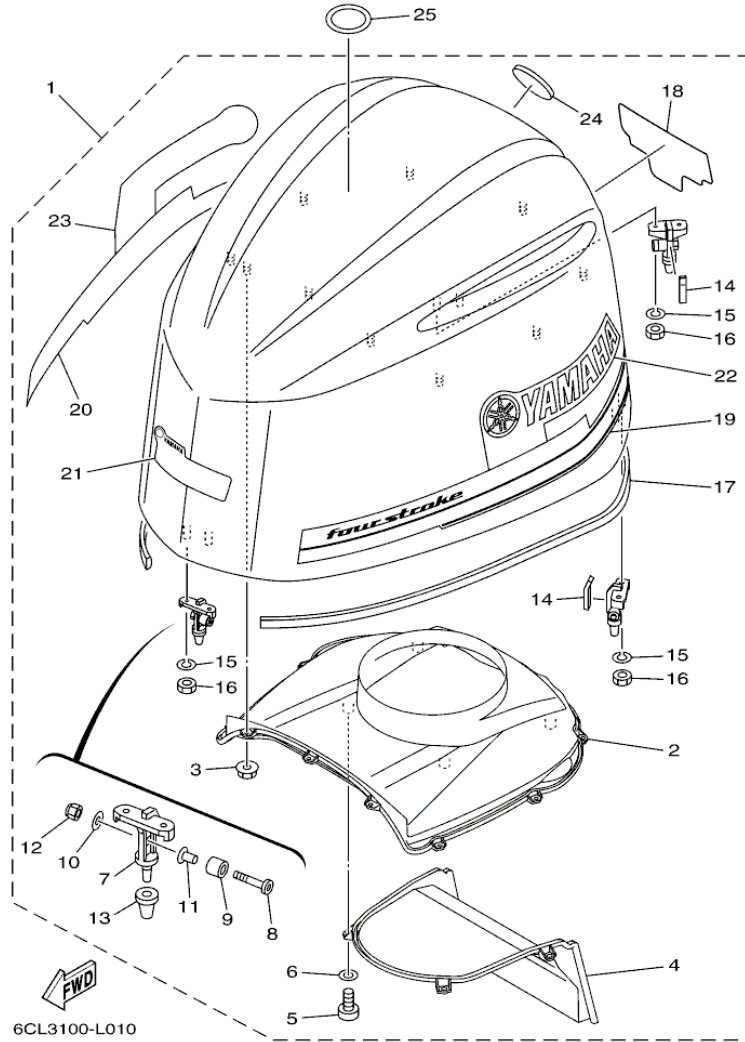

LF225XCA_0112 / TOP COWLING

©2013 Yamaha Motor Corporation, U.S.A. All rights reserved.

Part List

LF225XCA_0112 / TOP COWLING

REF - NO	PART NUMBER	PART NAME	QUANTITY	REMARKS
1	6CL-42610-00-00	TOP COWLING ASSY	1	
2	6CE-42613-00-00	.MOLDING, AIR DUCT	1	
3	90179-06M28-00	.NUT	10	
4	6CE-42635-00-00	.DUCT, WATER SEPARATOR	1	
5	97780-60516-00	.SCREW, TAPPING	4	
6	92990-06200-00	.WASHER, PLAIN	4	
7	6CB-42647-00-00	.HOLDER, CLAMP BAND	3	
8	90111-08078-00	.BOLT,HEX SOCKET BUTTON	3	
9	90387-10094-00	.COLLAR	3	
10	92990-08600-00	.WASHER, PLATE	3	
11	90387-08M45-00	.COLLAR	3	
12	95780-08300-00	.NUT, FLANGE	3	
13	6AW-42663-00-00	.DAMPER	3	
14	6CB-42134-00-00	.COVER	2	
15	92990-06100-00	.WASHER, SPRING	6	
16	95380-06600-00	.NUT, HEXAGON	6	
17	6CB-42628-00-00	.SEAL	1	
18	6CL-42678-00-00	.GRAPHIC, REAR	1	
19	6CE-42675-01-00	.GRAPHIC, SIDE 1	1	
20	6CE-42676-01-00	.GRAPHIC, SIDE 2	1	
21	6CL-42677-00-00	.GRAPHIC, FRONT	1	
22	6CE-42681-01-00	.MARK, COWLING	1	
23	6CE-42682-01-00	.MARK, COWLING	1	
24	6AW-42697-10-00	.TUNING FORK MARK	1	
25	67F-13434-20-00	LABEL, CAUTION	1