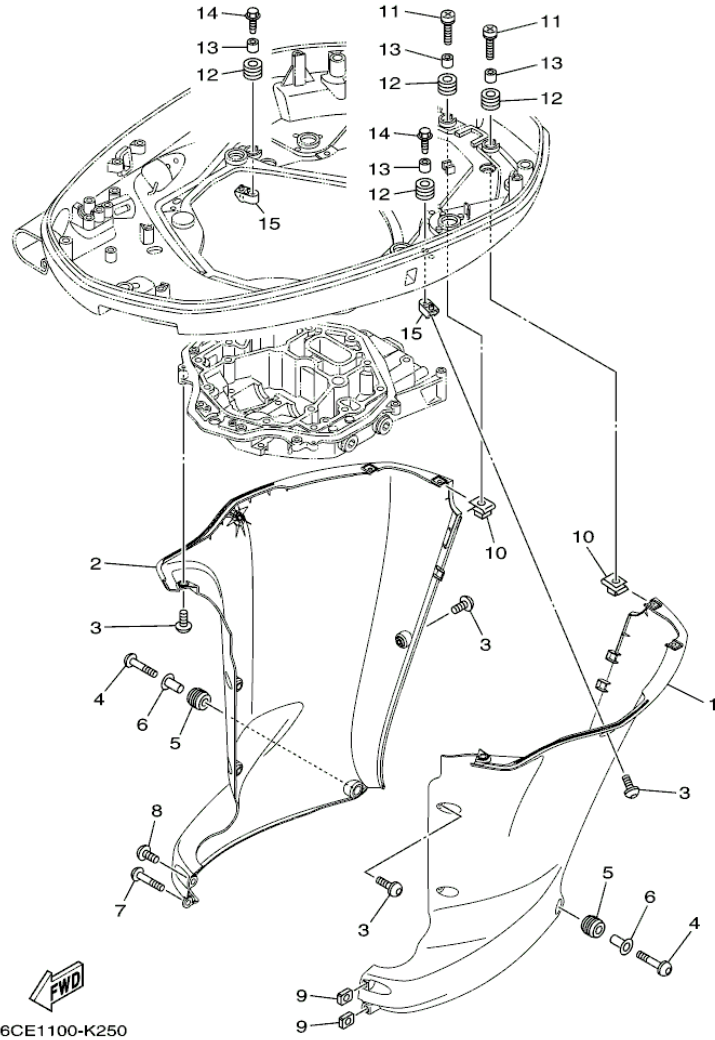

LF225XCA_0112 / BOTTOM COWLING 3

©2013 Yamaha Motor Corporation, U.S.A. All rights reserved.

Part List

LF225XCA_0112 / BOTTOM COWLING 3

REF - NO	PART NUMBER	PART NAME	QUANTITY	REMARKS
1	6CE-42741-01-8D	APRON	1	
2	6CE-42771-01-8D	APRON	1	
3	90111-06111-00	BOLT,HEX. SOCKET BUTTON	10	
4	90111-06113-00	BOLT,HEX. SOCKET BUTTON	2	
5	90480-16009-00	GROMMET	2	
6	90387-07028-00	COLLAR	2	
7	90111-06113-00	BOLT,HEX. SOCKET BUTTON	1	
8	90111-06111-00	BOLT,HEX. SOCKET BUTTON	1	
9	90173-06001-00	NUT, SQUARE	2	
10	90183-061A6-00	NUT, SPRING	4	
11	90159-06053-00	SCREW, WITH WASHER	4	
12	90480-13M24-00	GROMMET	6	
13	90387-06M43-00	COLLAR	6	
14	90109-06M80-00	BOLT	2	
15	6CE-42774-00-00	STAY, APRON 1	2	

Part Notes

LF225XCA_0112 / BOTTOM COWLING 3

PART NUMBER	NOTE TEXT
90173-06001-00	OEM: This part number is among the Top 100 Most Popular Marine Maintenance Parts as of August 2013.

©2013 Yamaha Motor Corporation, U.S.A. All rights reserved.