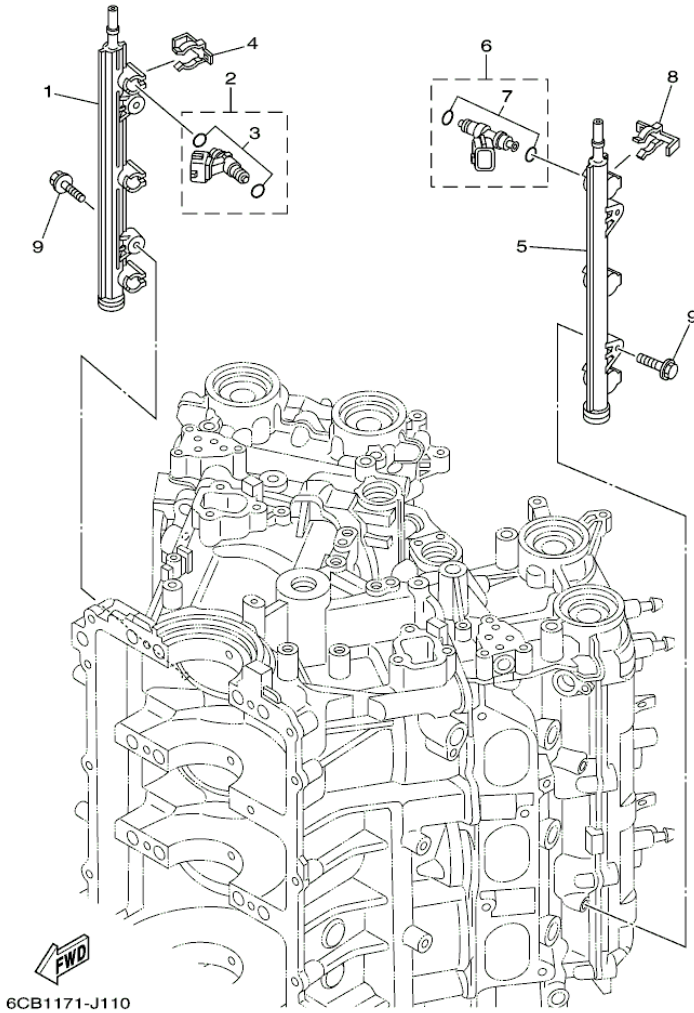

LF225XCA_0112 / THROTTLE BODY ASSY 2

©2013 Yamaha Motor Corporation, U.S.A. All rights reserved.

Part List

LF225XCA_0112 / THROTTLE BODY ASSY 2

REF - NO	PART NUMBER	PART NAME	QUANTITY	REMARKS
1	6CB-13161-00-00	PIPE, DELIVERY 1	1	
2	6AW-13761-00-00	INJECTOR	3	
3	6AW-1410B-00-00	.PACKING KIT	1	
4	6CB-13577-00-00	CLIP	3	
5	6CB-13171-00-00	PIPE, DELIVERY 2	1	
6	6AW-13761-00-00	INJECTOR	3	
7	6AW-1410B-00-00	.PACKING KIT	1	
8	6CB-13577-00-00	CLIP	3	
9	90105-06M08-00	BOLT, FLANGE	4