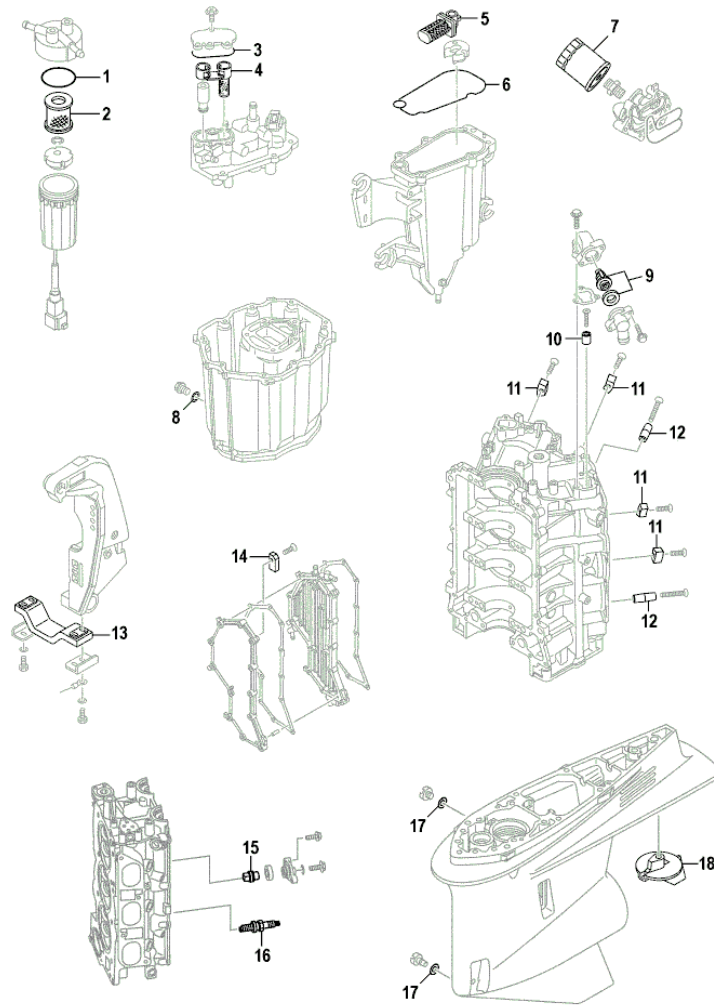

LF225XCA_0112 / SCHEDULED SERVICE PARTS

©2013 Yamaha Motor Corporation, U.S.A. All rights reserved.

Part List

LF225XCA_0112 / SCHEDULED SERVICE PARTS

REF - NO	PART NUMBER	PART NAME	QUANTITY	REMARKS
1	63P-24564-00-00	.GASKET	1	FUEL 1 (REF 11)
2	6P3-24563-01-00	ELEMENT, FILTER	1	FUEL 1 (REF 12)
3	6CB-13016-00-00	.O-RING	1	FUEL INJECTION PUMP 1 (REF 5)
4	6CB-24501-01-00	.FILTER, FUEL	1	FUEL INJECTION PUMP 1 (REF 3)
5	63P-13915-00-00	FILTER	1	FUEL INJECTION PUMP 1 (REF 20)
6	6CB-14984-00-00	GASKET, FLOAT CHAMBER	1	FUEL INJECTION PUMP 1 (REF 27)
7	N26-13440-00-00	ELEMENT ASSY, OIL CLEANER	1	CYLINDER CRANKCASE 1 (REF 36)
8	90430-14M09-00	.GASKET	1	OIL PAN (REF 5)
9	6CE-12411-00-00	THERMOSTAT	2	CYLINDER CRANKCASE 1 (REF 21)
10	68T-11325-00-00	ANODE	2	CYLINDER CRANKCASE 1 (REF 32)
11	6AW-1132P-00-00	ANODE 5	4	CYLINDER CRANKCASE 1 (REF 30)
12	6AW-1132N-01-00	ANODE 4	2	CYLINDER CRANKCASE 1 (REF 34)
13	6G5-45251-02-00	ANODE	1	BRACKET 1 (REF 3)
14	63P-11325-01-00	ANODE	2	CYLINDER CRANKCASE 1 (REF 19)
15	67F-11325-01-00	.ANODE	8	CYLINDER CRANKCASE 2 (REF 20)
16	LFR-6A110-00-00	PLUG, SPARK (NGK LFR6A-11)	6	CYLINDER CRANKCASE 2 (REF 46)
17	90430-08020-00	.GASKET	2	LOWER CASING DRIVE 3 (REF 6)
18	61A-45371-00-00	TAB-TRIM	1	LOWER CASING DRIVE 4 (REF 15)