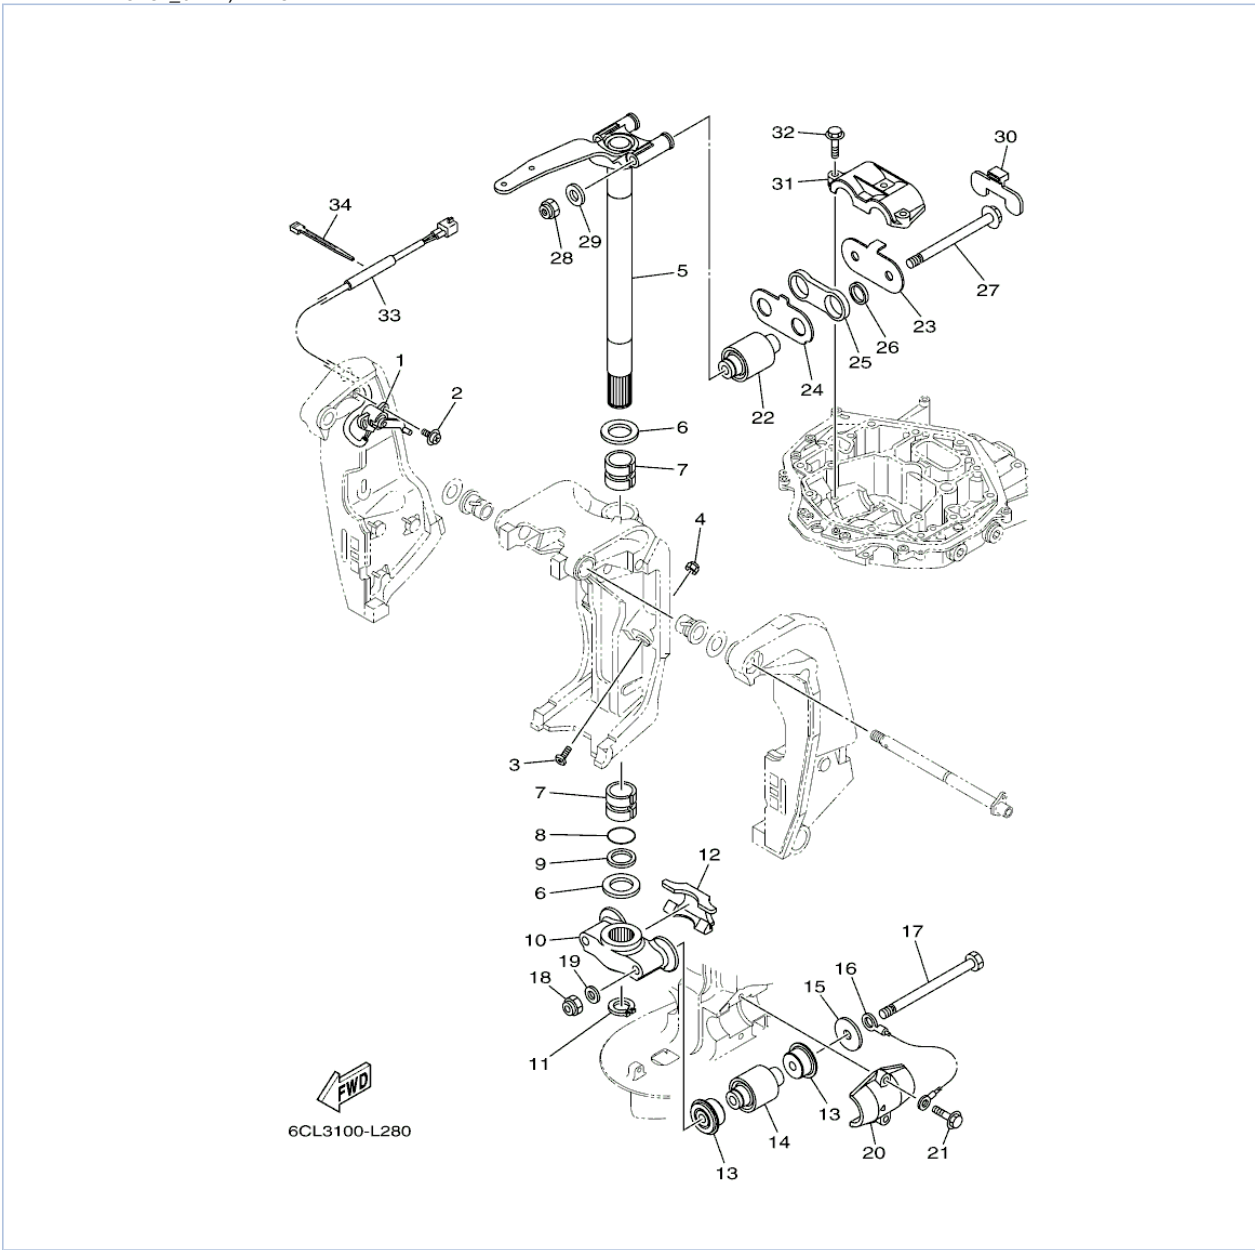

LF225XCA_0112 / BRACKET 2

©2013 Yamaha Motor Corporation, U.S.A. All rights reserved.

Part List

LF225XCA_0112 / BRACKET 2

REF - NO	PART NUMBER	PART NAME	QUANTITY	REMARKS
1	69J-83672-11-00	TRIM SENDER	1	
2	97985-06216-00	SCREW, WITH WASHER	2	
3	61A-43376-00-00	BOLT, THRUST RECEIVER	2	
4	95780-10300-00	NUT, FLANGE	2	
5	6CE-42510-00-8D	STEERING BRACKET ASSY	1	
6	90201-40M00-00	WASHER, PLATE	2	
7	90386-39M89-00	BUSH	2	
8	93210-35321-00	O-RING	1	
9	90202-40M47-00	WASHER, PLATE	1	
10	6CE-44551-00-CA	HOUSING, LOWER MOUNT RUBBER 1	1	
11	93410-37M04-00	CIRCLIP	1	
12	6CE-44574-00-00	STOPPER, LOWER MOUNT RUBBER	1	
13	6CE-44575-00-94	DAMPER, LOWER MOUNT RUBBER	4	
14	6CE-44555-00-94	MOUNT DAMPER, LOWER SIDE	2	
15	90201-16032-00	WASHER, PLATE	2	
16	6AW-82149-00-00	WIRE, LEAD 3	1	
17	90101-14004-00	BOLT	2	
18	90185-14M00-00	NUT, SELF-LOCKING	2	
19	92995-14600-00	WASHER	2	
20	6CE-44552-00-CA	HOUSING, LOWER MOUNT RUBBER 2	2	
21	90119-10024-00	BOLT, WITH WASHER	4	
22	6CE-44514-00-94	MOUNT DAMPER, UPPER SIDE	2	
23	6CE-44526-00-00	PLATE	1	
24	6CE-44536-00-00	PLATE 2	1	
25	6CE-44532-00-00	STOPPER, UPPER MOUNT	1	
26	90387-28013-00	COLLAR	2	
27	90105-14005-00	BOLT, FLANGE	2	
28	90185-14M00-00	NUT, SELF-LOCKING	2	
29	92995-14600-00	WASHER	2	
30	6CE-44533-00-00	DAMPER, UPPER MOUNT RUBBER	1	
31	6CE-44511-00-94	COVER, UPPER MOUNT	1	
32	90119-10024-00	BOLT, WITH WASHER	3	
33	90446-15003-00	HOSE (L100)	1	
34	90465-11M10-00	CLAMP	1