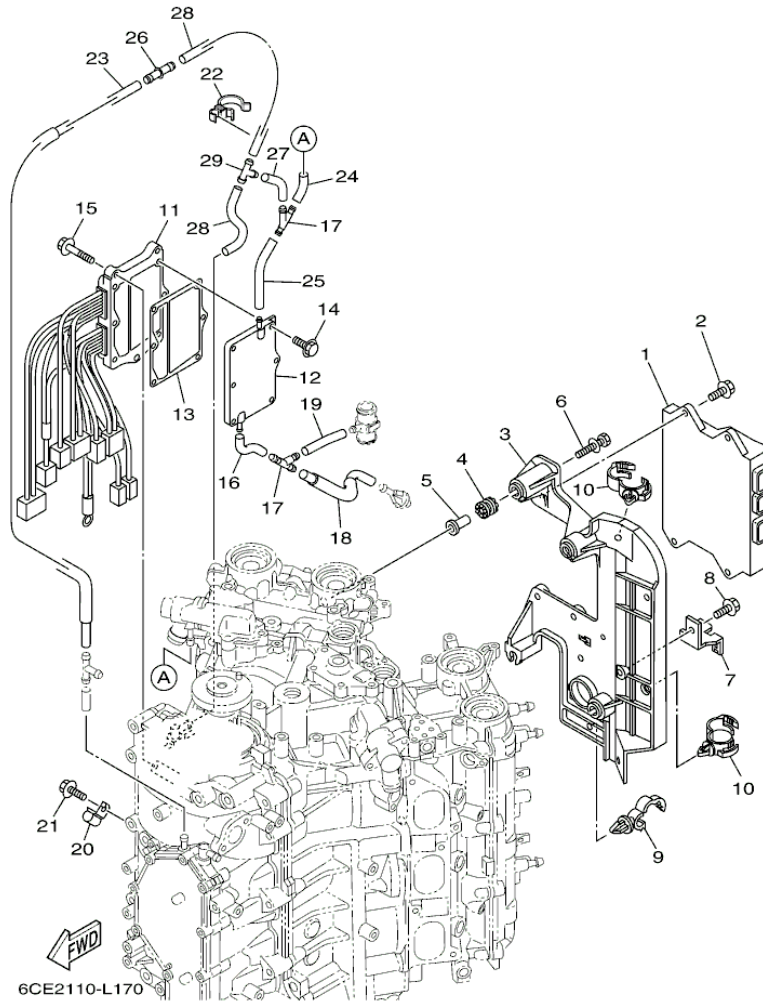

LF225XCA_0112 / ELECTRICAL 1

©2013 Yamaha Motor Corporation, U.S.A. All rights reserved.

Part List

LF225XCA_0112 / ELECTRICAL 1

REF - NO	PART NUMBER	PART NAME	QUANTITY	REMARKS
1	6CL-8591A-01-00	ENGINE CONTROL UNIT ASSY	1	
2	95895-06020-00	BOLT, FLANGE	4	
3	6CB-82316-01-00	BRACKET, IGNITION COIL	1	
4	64J-85516-00-00	SPACER	4	
5	69M-42758-01-00	COLLAR	4	
6	90119-06M56-00	BOLT, WITH WASHER	4	
7	6BR-81845-00-00	PLATE	1	
8	95895-06012-00	BOLT, FLANGE	1	
9	90464-13249-00	CLAMP	1	
10	90464-20181-00	CLAMP	2	
11	6CE-81960-00-00	RECTIFIER & REGULATOR ASSY	1	
12	6CE-81972-00-9S	COVER, RECTIFIER	1	
13	6CE-81975-00-00	PLATE, RECTIFIER FITTING	1	
14	90119-06MA3-00	BOLT, WITH WASHER	6	
15	95895-06025-00	BOLT, FLANGE	3	
16	6CE-1248A-00-00	PIPE 8	1	
17	6CE-24377-00-00	PIPE, JOINT 2	2	
18	6CE-12483-00-00	PIPE 3	1	
19	90445-107A5-00	HOSE (L30)	1	
20	90462-06013-00	CLAMP	1	
21	95023-06012-00	BOLT	1	
22	90464-26002-00	CLAMP	1	
23	6CE-12481-10-00	PIPE 1	1	
24	6CE-14872-00-00	PIPE 2	1	
25	6CE-12485-00-00	PIPE 5	1	
26	6CE-24376-00-00	PIPE, JOINT 1	1	
27	6CE-14872-00-00	PIPE 2	1	
28	90445-09068-00	HOSE (L110)	2	
29	688-24378-00-00	PIPE, JOINT 3	1