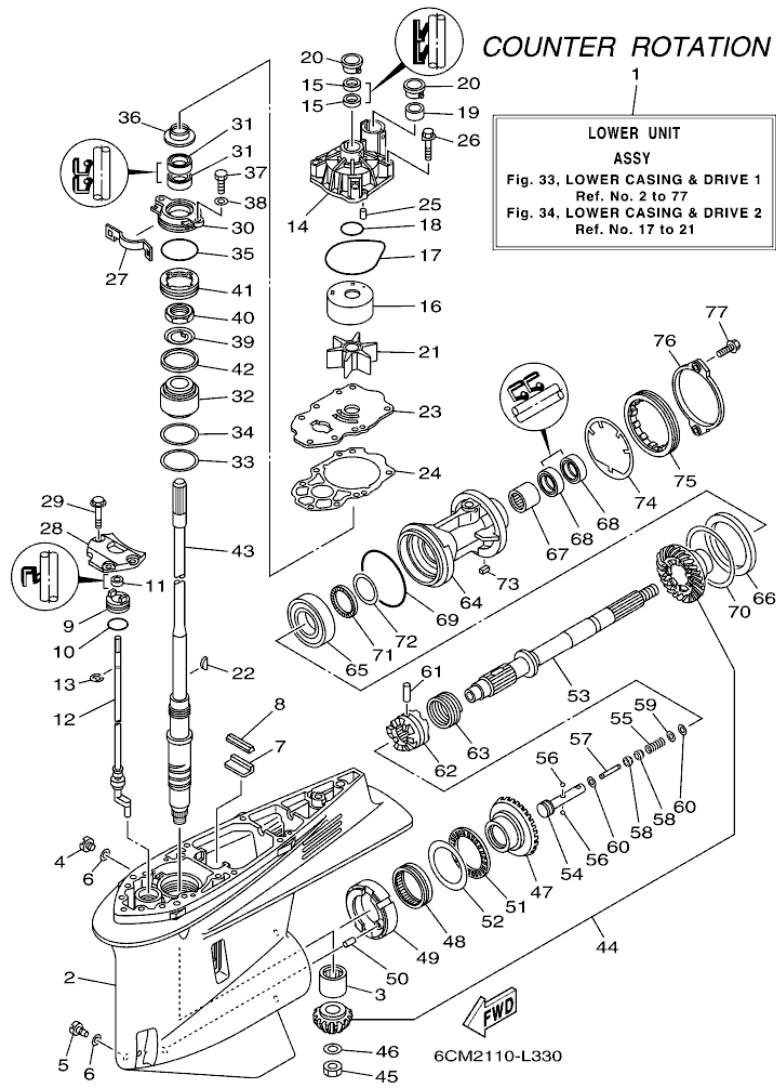

LF225XCA_0112 / LOWER CASING DRIVE 3

©2013 Yamaha Motor Corporation, U.S.A. All rights reserved.

Part List

LF225XCA_0112 / LOWER CASING DRIVE 3

REF - NO	PART NUMBER	PART NAME	QUANTITY	REMARKS
1	6CF-45300-00-8D	LOWER UNIT ASSY	1	X(25.3")
2	6CE-45301-00-8D	CASING, LOWER	1	
3	93311-83280-00	BEARING	1	
4	90340-08002-00	PLUG, STRAIGHT SCREW	1	
5	688-45341-10-00	PLUG, DRAIN	1	
6	90430-08020-00	.GASKET	2	
7	663-45376-00-00	GUIDE, SEAL DAMPER	1	
8	6CE-45375-00-00	DAMPER, SEAL	1	
9	65N-45321-00-00	PLATE	1	
10	93210-33M49-00	.O-RING	1	
11	93106-09014-00	.OIL SEAL	1	
12	6CF-44150-00-00	SHIFT CAM ASSY	1	
13	99001-08600-00	CIRCLIP	1	
14	6CE-44311-00-00	HOUSING, WATER PUMP	1	
15	93104-22M07-00	.OIL SEAL	2	
16	6AW-44322-00-00	.INSERT, CARTRIDGE	1	
17	93210-94003-00	.O-RING	1	
18	93210-37160-00	.O-RING	1	
19	6AW-44365-00-00	.DAMPER, WATER SEAL 1	1	
20	6AW-44312-00-00	COVER, WATER PUMP HOUSING	2	
21	6CE-44352-00-00	.IMPELLER	1	
22	90280-04002-00	.KEY, WOODRUFF	1	
23	6CE-44323-00-00	.OUTER PLATE, CARTRIDGE	1	
24	6CE-44315-00-00	.GASKET, WATER PUMP	1	
25	93606-12019-00	.PIN, DOWEL	2	
26	90119-08M14-00	.BOLT, WITH WASHER	4	
27	6AW-45723-00-00	PLATE, SEAL	1	
28	6CB-44312-00-00	COVER, WATER PUMP HOUSING	1	
29	90119-08M32-00	BOLT, WITH WASHER	3	
30	6CE-45335-00-9S	HOUSING, OIL SEAL	1	
31	93101-28M16-00	.OIL SEAL	2	
32	93399-99966-00	BEARING	1	
33	90201-62008-00	WASHER, PLATE	1	
34	6CE-45587-00-00	SHIM (T:0.10MM)	1	UR
34	6CE-45587-10-00	SHIM (T:0.12MM)	1	UR
34	6CE-45587-20-00	SHIM (T:0.15MM)	1	UR
34	6CE-45587-30-00	SHIM (T:0.18MM)	1	UR
34	6CE-45587-40-00	SHIM (T:0.30MM)	1	UR
34	6CE-45587-50-00	SHIM (T:0.40MM)	1	UR
34	6CE-45587-60-00	SHIM (T:0.50MM)	1	UR
35	93210-64488-00	.O-RING	1	
36	6AW-45344-00-00	COVER, OIL SEAL	1	
37	97095-08020-00	BOLT	2	
38	92995-08600-00	WASHER	2	
39	90214-30003-00	WASHER, CLAW	1	
40	90170-30M18-00	NUT	1	
41	6CE-45244-00-00	NUT	1	
42	6CE-45539-00-00	SPACER 2	1	
43	6CE-45501-00-00	DRIVE SHAFT COMP.	1	X(25.3")
44	6CF-45550-00-00	GEAR SET	1	
45	90170-16M19-00	NUT	1	
46	90201-16M00-00	WASHER, PLATE	1