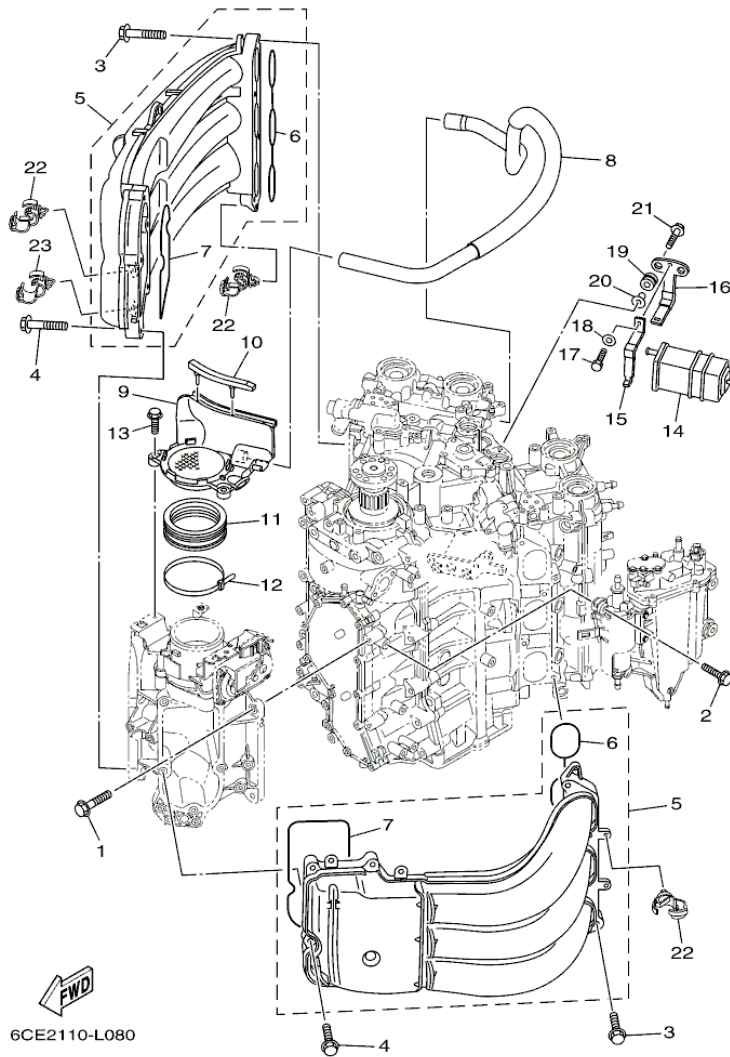

LF225XCA_0112 / INTAKE 1

©2013 Yamaha Motor Corporation, U.S.A. All rights reserved.

Part List

LF225XCA_0112 / INTAKE 1

REF - NO	PART NUMBER	PART NAME	QUANTITY	REMARKS
1	95875-08030-00	BOLT, FLANGE	4	
2	90119-06M24-00	BOLT, WITH WASHER	4	
3	90119-08020-00	BOLT, WITH WASHER	8	
4	90105-06035-00	BOLT, FLANGE	10	
5	6CE-13641-00-00	MANIFOLD, INTAKE 1	2	
6	6CB-13645-00-00	.GASKET, MANIFOLD 1	1	NOTE: 1 PER MANIFOLD
7	6CB-13646-00-00	.GASKET, MANIFOLD 2	1	NOTE: 1 PER MANIFOLD
8	6CB-15373-00-00	PIPE, BREATHER	1	
9	6CB-14440-01-00	SILENCER ASSY, INTAKE	1	
10	6CB-85547-00-00	DAMPER	1	
11	6AW-1441J-00-00	PIPE, SILENCER	1	
12	90464-99004-00	CLAMP	1	
13	95895-06020-00	BOLT, FLANGE	2	
14	69J-24170-00-00	CANISTER ASSY	1	
15	69J-2419A-01-00	HOLDER	1	
16	69J-2134X-00-00	BRACKET, CANISTER	1	
17	97095-06016-00	BOLT	1	
18	92995-06600-00	WASHER	1	
19	90480-10M23-00	GROMMET	2	
20	90387-06M60-00	COLLAR	2	
21	90119-06M17-00	BOLT, WITH WASHER	2	
22	90464-13249-00	CLAMP	8	
23	90464-20181-00	CLAMP	1