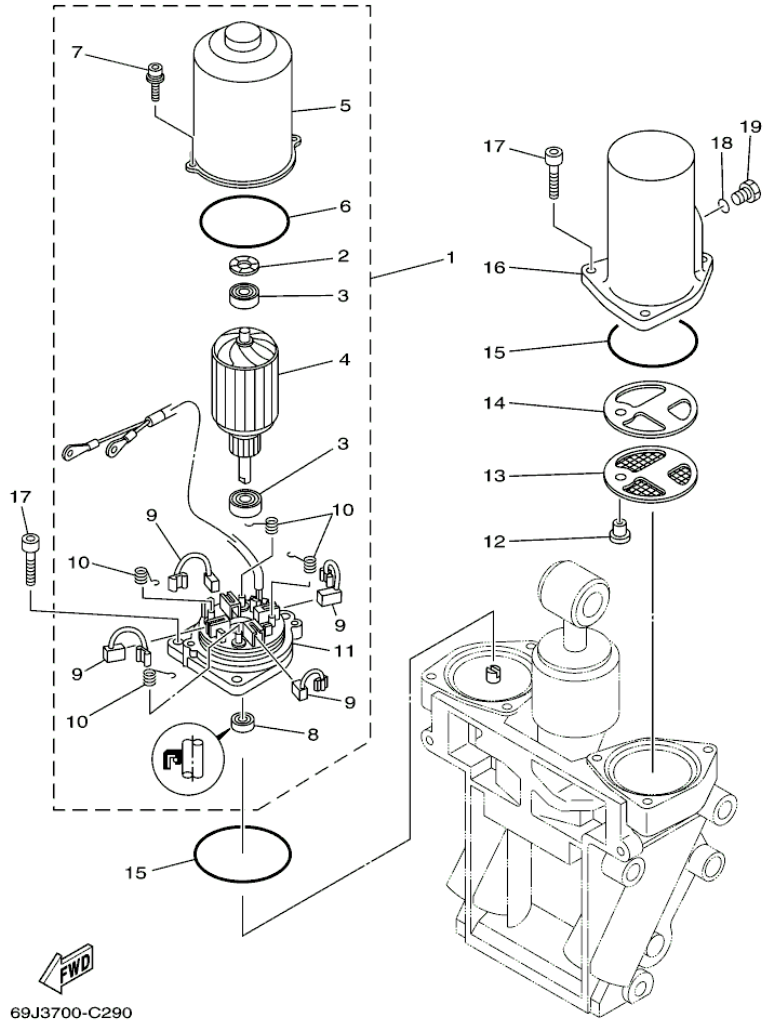

LF225XCA_0112 / POWER TRIM TILT ASSY 2

©2013 Yamaha Motor Corporation, U.S.A. All rights reserved.

Part List

LF225XCA_0112 / POWER TRIM TILT ASSY 2

REF - NO	PART NUMBER	PART NAME	QUANTITY	REMARKS
1	69J-43880-01-00	MOTOR ASSY	1	
2	90206-14N50-00	.WASHER, WAVE	1	
3	93399-999T6-00	.BEARING	2	
4	69J-43805-00-00	.ARMATURE ASSY	1	
5	69J-43804-00-00	.STATOR ASSY	1	
6	69J-43861-00-00	.O-RING	1	
7	69J-43886-00-00	.BOLT	2	
8	69J-43882-00-00	.OIL SEAL	1	
9	69J-43891-00-00	.BRUSH 1	4	
10	69J-4386K-00-00	.SPRING, BRUSH	4	
11	69J-43881-01-00	.FRAME, END	1	
12	69J-4388H-00-00	PLUG	1	
13	69J-43817-00-00	FILTER 2	1	
14	69J-4388F-00-00	SPACER	1	
15	6H1-43869-00-00	O-RING	2	
16	69J-43828-00-00	BODY, RESERVOIR	1	
17	69J-43888-00-00	BOLT, SOCKET	6	
18	93210-09165-00	O-RING	1	
19	6H1-43829-00-00	PLUG, RESERVOIR	1