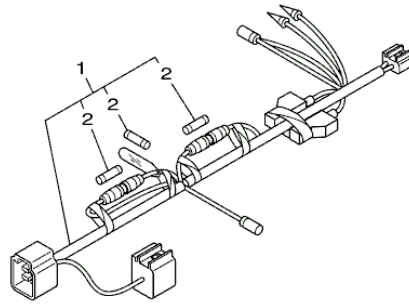

LF225XCA_0112 / OPTIONAL PARTS 1

6AX4110-K350

©2013 Yamaha Motor Corporation, U.S.A. All rights reserved.

Part List

LF225XCA_0112 / OPTIONAL PARTS 1

REF - NO	PART NUMBER	PART NAME	QUANTITY	REMARKS
1	6Y8-81315-00-00	LEAD WIRE ASSY	1	
2	6TA-82151-00-00	.FUSE(5A)	3