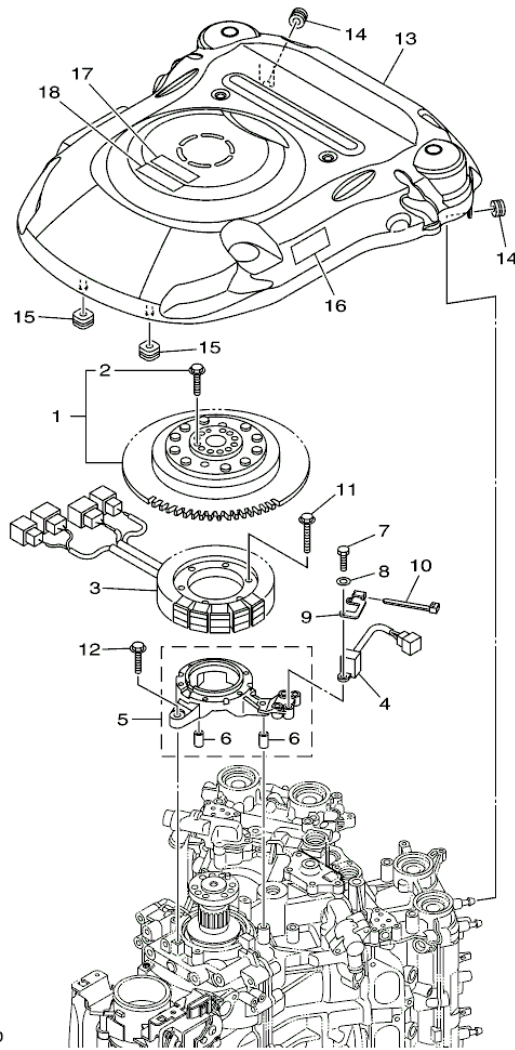

LF225XCA_0112 / GENERATOR

©2013 Yamaha Motor Corporation, U.S.A. All rights reserved.

Part List

LF225XCA_0112 / GENERATOR

REF - NO	PART NUMBER	PART NAME	QUANTITY	REMARKS
1	6CE-W8145-01-00	ROTOR ASSY WITH BOLTS	1	
2	6AW-W9011-00-00	.BOLT SET (FOR ROTOR ASSY)	1	
3	6CE-81410-00-00	STATOR ASSY	1	
4	6CB-85580-00-00	COIL, PULSER	1	
5	6CB-85561-00-00	BASE, MAGNETO	1	
6	99530-08012-00	.PIN, DOWEL	2	
7	97095-05020-00	BOLT	2	
8	92995-05600-00	WASHER	2	
9	6CE-85592-00-00	STAY, PULSER	1	
10	90465-11M10-00	CLAMP	1	
11	95022-06035-00	BOLT, FLANGE	6	
12	95895-06030-00	BOLT, FLANGE	4	
13	6CB-81337-00-00	COVER, FLYWHEEL	1	
14	90480-12314-00	GROMMET	2	
15	6CB-85516-00-00	SPACER	2	
16	6CE-13437-50-00	MARK, CAUTION	1	
17	6AH-81994-40-00	LABEL, SAFETY	1	
18	6AH-81994-50-00	LABEL, SAFETY	1	

Part Notes

LF225XCA_0112 / GENERATOR

PART NUMBER	NOTE TEXT
90480-12314-00	OEM: GROMMET used on F115TLR and F/LF115TXR 0510 Production and Later

©2013 Yamaha Motor Corporation, U.S.A. All rights reserved.