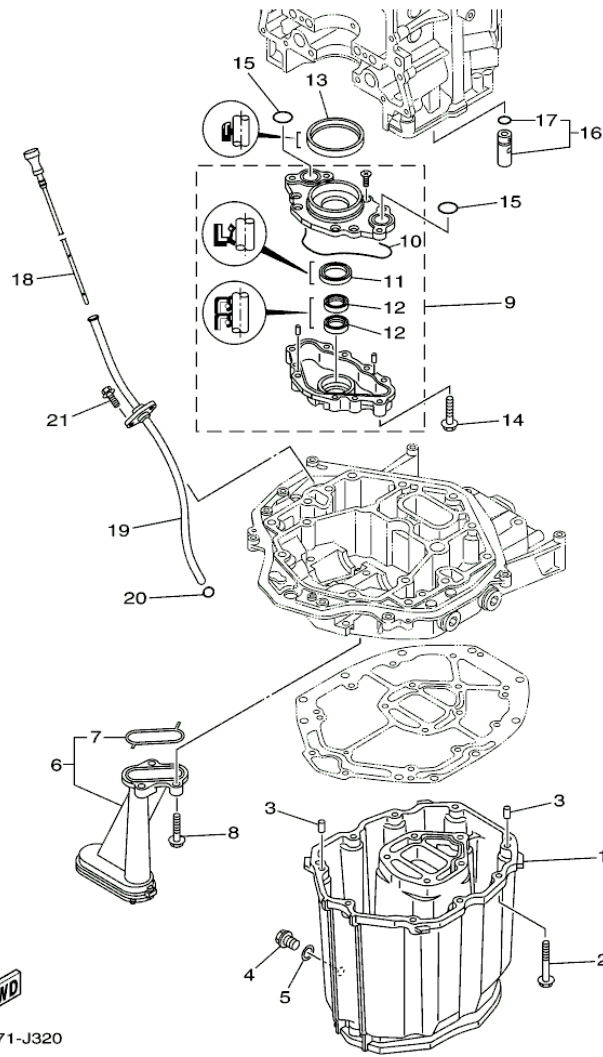

LF225XCA_0112 / OIL PAN

©2013 Yamaha Motor Corporation, U.S.A. All rights reserved.

Part List

LF225XCA_0112 / OIL PAN

REF - NO	PART NUMBER	PART NAME	QUANTITY	REMARKS
1	6CB-15311-00-CA	OIL PAN	1	
2	97575-08535-00	BOLT, WITH WASHER	10	
3	93608-16M16-00	PIN, DOWEL	2	
4	90340-14M06-00	PLUG, STRAIGHT SCREW	1	
5	90430-14M09-00	.GASKET	1	
6	6CB-13411-00-00	STRAINER, OIL	1	
7	6AW-13415-00-00	.SEAL, OIL STRAINER	1	
8	95812-06025-00	BOLT, FLANGE	3	
9	6CB-13300-00-00	OIL PUMP ASSY	1	
10	6CB-13329-00-00	.GASKET, PUMP COVER	1	
11	6AW-13119-00-00	.OIL SEAL	1	
12	69J-13631-00-00	.OIL SEAL	2	
13	6CB-11355-00-00	.SEAL, CYLINDER 1	1	
14	95875-06040-00	BOLT, FLANGE	4	
15	93210-26658-00	.O-RING	2	
16	6CB-13490-00-00	RELIEF VALVE ASSY	1	
17	6CB-13473-00-00	.O-RING	1	
18	6CB-15362-00-00	PLUG, OIL LEVEL	1	
19	6CB-15377-00-00	GUIDE, INLET	1	
20	93210-19MJ3-00	.O-RING	1	
21	95875-06016-00	BOLT, FLANGE	2	