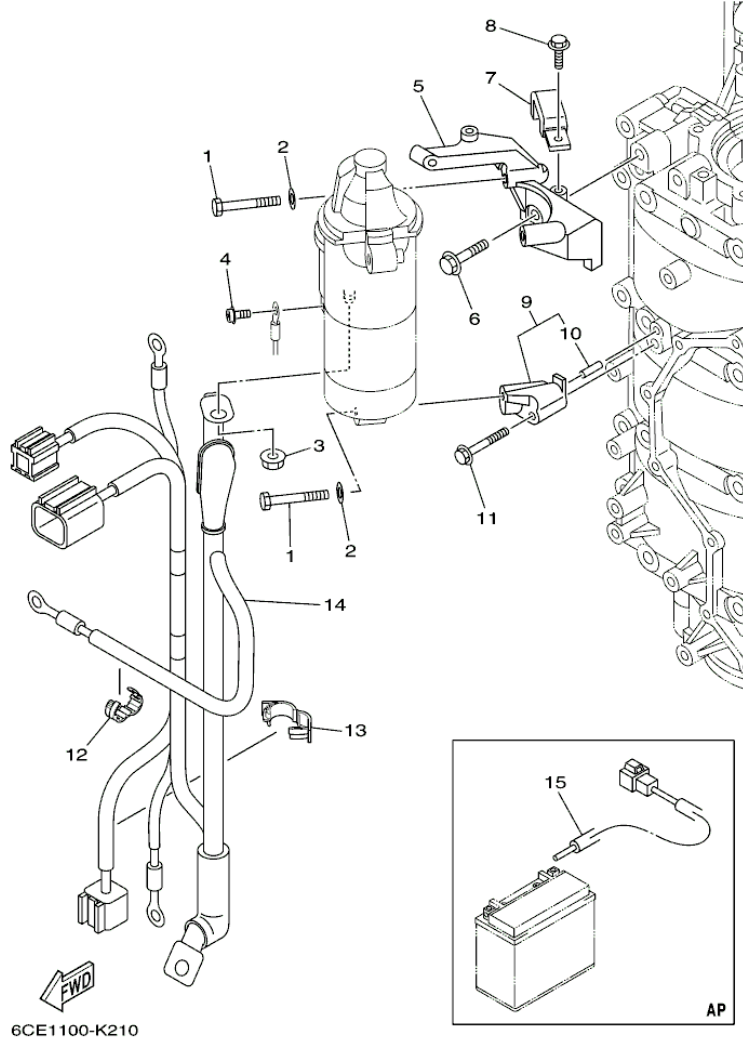

LF225XCA_0112 / ELECTRICAL 5

©2013 Yamaha Motor Corporation, U.S.A. All rights reserved.

Part List

LF225XCA_0112 / ELECTRICAL 5

REF - NO	PART NUMBER	PART NAME	QUANTITY	REMARKS
1	97013-08045-00	BOLT	3	
2	92903-08600-00	WASHER, PLATE	3	
3	90179-08003-00	NUT	1	
4	90159-04005-00	SCREW, WITH WASHER	1	
5	6CB-81822-01-00	BRACKET, STARTING MOTOR	1	
6	90105-08M87-00	BOLT, FLANGE	2	
7	6CB-81443-00-00	CLAMP, LEAD 1	1	
8	95895-06016-00	BOLT, FLANGE	1	
9	6CB-81823-00-00	STAY, STARTING MOTOR	1	
10	93606-12019-00	.PIN, DOWEL	1	
11	90105-06151-00	BOLT, FLANGE	1	
12	90464-13227-00	CLAMP	1	
13	90464-18004-00	CLAMP	1	
14	6CE-8259M-00-00	WIRE HARNESS ASSY 2	1	
15	6CE-81949-00-00	WIRE, LEAD (ISOLATOR CABLE)	1	AP