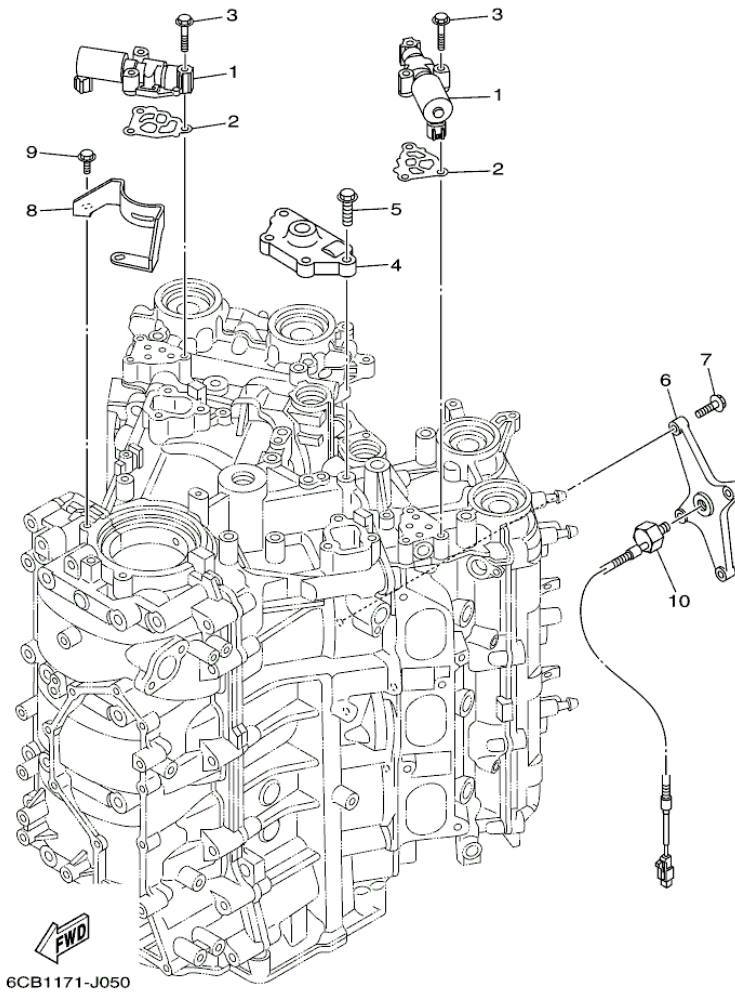

LF225XCA_0112 / CYLINDER CRANKCASE 3

©2013 Yamaha Motor Corporation, U.S.A. All rights reserved.

Part List

LF225XCA_0112 / CYLINDER CRANKCASE 3

REF - NO	PART NUMBER	PART NAME	QUANTITY	REMARKS
1	6CB-86120-00-00	SOLENOID VALVE ASSY	2	
2	6CB-1242F-00-00	.GASKET, FILTER	2	
3	90105-06035-00	BOLT, FLANGE	6	
4	6CB-15544-00-00	STAY 1	1	
5	90105-08178-00	BOLT, FLANGE	4	
6	6CB-1135A-00-00	BRACKET	1	
7	90105-06037-00	BOLT, FLANGE	4	
8	6CB-15142-00-00	GUIDE 1	1	
9	95885-06014-00	BOLT, FLANGE	2	
10	6P2-85780-00-00	SENSOR, KNOCK	1