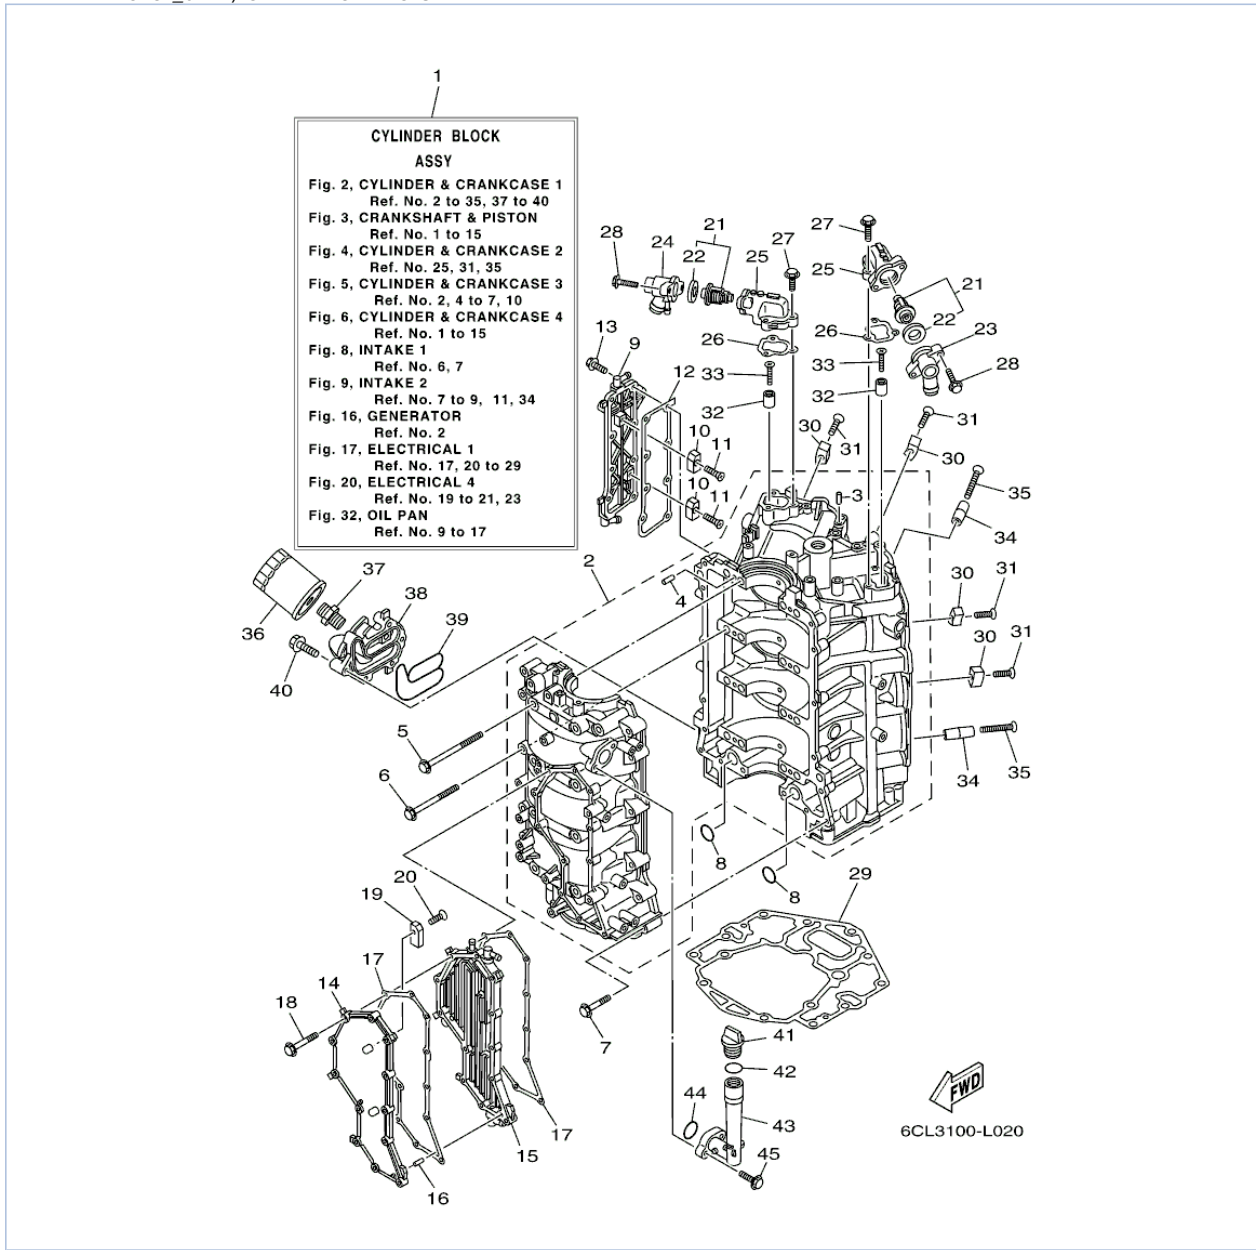

LF225XCA_0112 / CYLINDER CRANKCASE 1

©2013 Yamaha Motor Corporation, U.S.A. All rights reserved.

Part List

LF225XCA_0112 / CYLINDER CRANKCASE 1

REF - NO	PART NUMBER	PART NAME	QUANTITY	REMARKS
1	6CE-W009B-04-9S	CYLINDER BLOCK ASSY	1	
2	6CE-15100-10-00	CRANKCASE ASSY	1	
3	93606-12019-00	.PIN, DOWEL	3	
4	93606-12019-00	.PIN, DOWEL	8	
5	6CB-15187-00-00	BOLT	8	
6	6CB-15481-00-00	BOLT 1	8	
7	90105-08175-00	BOLT, FLANGE	16	
8	93210-26658-00	.O-RING	2	
9	6CE-1131C-00-9S	COVER, JOINT	1	
10	63P-11325-01-00	ANODE	2	
11	90151-06M02-00	SCREW, COUNTERSUNK	2	
12	6CB-1131B-00-00	.GASKET, COVER	1	
13	90105-06M07-00	.BOLT, FLANGE	8	
14	6CE-15411-00-9S	COVER, CRANKCASE 1	1	
15	6CE-15421-10-9S	COVER, CRANKCASE 2	1	
16	91690-40010-00	PIN, SPRING	1	
17	6CB-15451-00-00	.GASKET, CRANKCASE COVER 1	2	
18	90105-06151-00	BOLT, FLANGE	12	
19	63P-11325-01-00	ANODE	2	
20	90151-06M02-00	SCREW, COUNTERSUNK	2	
21	6CE-12411-00-00	THERMOSTAT	2	
22	67F-12412-00-00	.SEAL, THERMOSTAT	1	
23	6CE-12413-10-9S	COVER, THERMOSTAT	1	
24	6CE-12413-00-9S	COVER, THERMOSTAT	1	
25	6CB-12422-10-9S	COVER, HOUSING	2	
26	6CB-12427-10-00	.GASKET, HOUSING COVER 1	2	
27	95027-06025-00	BOLT, FLANGE	6	
28	90105-06037-00	BOLT, FLANGE	4	
29	6CB-11351-00-00	.GASKET, CYLINDER	1	
30	6AW-1132P-00-00	ANODE 5	4	
31	98780-06530-00	SCREW, FLAT HEAD	4	
32	68T-11325-00-00	ANODE	2	
33	90151-05M05-00	SCREW, COUNTERSUNK	2	
34	6AW-1132N-01-00	ANODE 4	2	
35	98780-06550-00	SCREW, FLAT HEAD	2	
36	N26-13440-00-00	ELEMENT ASSY, OIL CLEANER	1	
37	90401-19001-00	BOLT, UNION	1	
38	6CE-13446-10-9S	CONNECTOR	1	
39	6CB-13477-00-00	.GASKET	1	
40	90105-06151-00	BOLT, FLANGE	5	
41	6G8-15363-00-00	PLUG, OIL	1	
42	93210-24M79-00	.O-RING	1	
43	6CB-15319-00-00	JOINT	1	
44	93210-27370-00	O-RING	1	
45	90105-06037-00	BOLT, FLANGE	2	

Part Notes

LF225XCA_0112 / CYLINDER CRANKCASE 1

PART NUMBER	NOTE TEXT
N26-13440-00-00	OEM: This part number is among the Top 100 Most Popular Marine Maintenance Parts as of August 2013.

©2013 Yamaha Motor Corporation, U.S.A. All rights reserved.