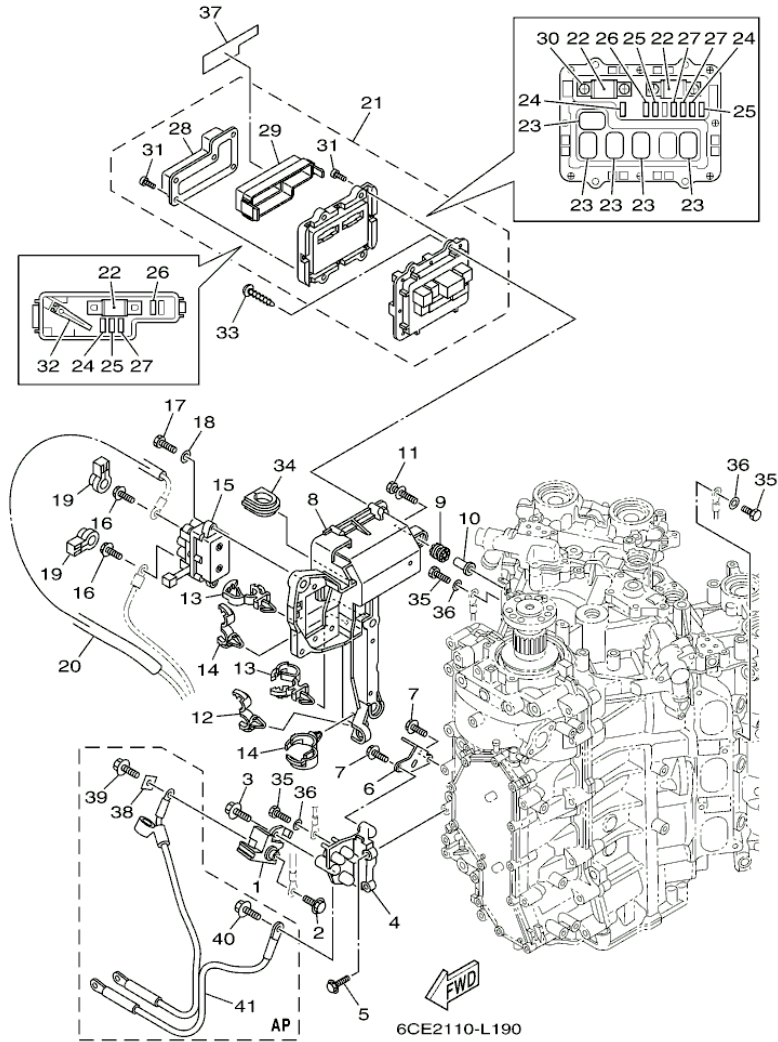

LF225XCA_0112 / ELECTRICAL 3

©2013 Yamaha Motor Corporation, U.S.A. All rights reserved.

Part List

LF225XCA_0112 / ELECTRICAL 3

REF - NO	PART NUMBER	PART NAME	QUANTITY	REMARKS
1	6P2-81925-01-00	TERMINAL	1	
2	95895-08016-00	BOLT, FLANGE	1	
3	95814-08020-00	BOLT, FLANGE	1	
4	6CB-81929-00-00	BRACKET, TERMINAL	1	
5	95895-06020-00	BOLT, FLANGE	2	
6	6CE-82588-00-00	PLATE	1	
7	95895-06016-00	BOLT, FLANGE	2	
8	6CB-81948-01-00	BRACKET	1	
9	64J-85516-00-00	SPACER	5	
10	69M-42758-01-00	COLLAR	5	
11	90119-06M56-00	BOLT, WITH WASHER	5	
12	90464-13249-00	CLAMP	1	
13	90464-12183-00	CLAMP	2	
14	90464-20181-00	CLAMP	2	
15	6AW-81950-00-00	RELAY ASSY	1	
16	97595-06610-00	BOLT, WITH WASHER	2	
17	97013-06020-00	BOLT	2	
18	92903-06600-00	WASHER, PLATE	2	
19	6P2-8183X-00-00	CAP, TERMINAL	2	
20	90446-15003-00	HOSE (L100)	1	
21	6CE-82170-00-00	FUSE BOX ASSY	1	
22	6CE-82151-00-00	.FUSE (100A)	3	
23	68F-8195A-00-00	.RELAY ASSY	5	
24	67F-82151-40-00	.FUSE (10A)	3	
25	67F-82151-50-00	.FUSE (15A)	3	
26	67F-82151-00-00	.FUSE (20A)	2	
27	67F-82151-10-00	.FUSE (30A)	3	
28	6CB-81639-00-00	.COVER	1	
29	6CB-85544-00-00	.CASE	1	
30	68F-82846-00-00	.SCREW, PAN HEAD (M5)	4	
31	6P2-82113-00-00	.SCREW	13	
32	67F-2812A-00-00	.PULLER, FUSE	1	
33	97780-50620-00	SCREW, TAPPING	4	
34	6P2-81336-00-00	GROMMET	1	
35	97095-06016-00	BOLT	5	
36	92995-06600-00	WASHER	5	
37	6CE-81919-20-00	GRAPHIC, REGULATOR	1	
38	6CB-81923-00-00	WASHER	1	AP
39	95895-08016-00	BOLT, FLANGE	1	AP
40	95895-08016-00	BOLT, FLANGE	1	AP
41	6CB-82105-00-00	BATTERY CABLE	1	AP