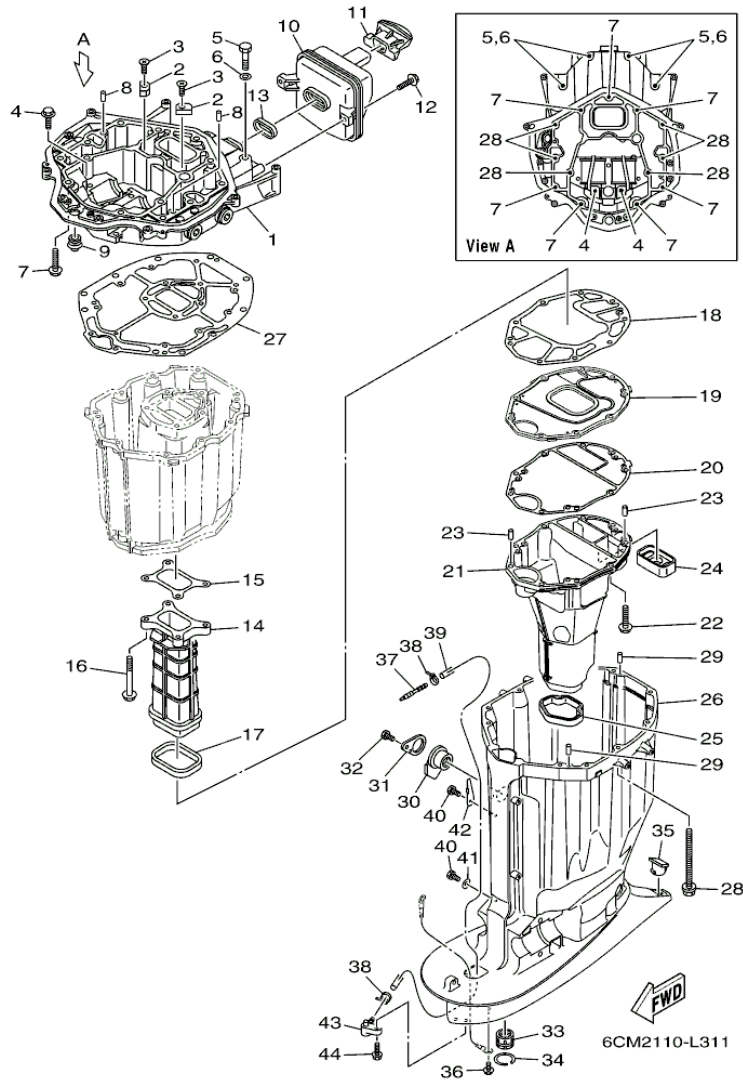

LF225XCA_0112 / UPPER CASING

©2013 Yamaha Motor Corporation, U.S.A. All rights reserved.

Part List

LF225XCA_0112 / UPPER CASING

REF - NO	PART NUMBER	PART NAME	QUANTITY	REMARKS
1	6CE-41137-00-CA	GUIDE, EXHAUST	1	
2	63P-11325-11-00	ANODE	2	
3	90151-06M02-00	SCREW, COUNTERSUNK	2	
4	90119-08102-00	BOLT, WITH WASHER	2	
5	97075-10045-00	BOLT	4	
6	92995-10600-00	WASHER	4	
7	97575-10535-00	BOLT, WITH WASHER	7	
8	93608-16M16-00	PIN, DOWEL	2	
9	6E5-42724-00-00	GROMMET	1	
10	6CB-14750-00-00	SILENCER ASSY	1	UR 6CM:1000310-
11	6CB-42769-01-00	SEAL, RUBBER	1	UR 6CM:1000310
12	95875-06020-00	BOLT, FLANGE	2	
13	6CB-14755-00-00	.GASKET, SILENCER	1	
14	6CB-41132-00-9S	MANIFOLD, EXHAUST	1	
15	6CB-41134-00-00	.GASKET, EXHAUST MANIFOLD	1	
16	97575-08560-00	BOLT, WITH WASHER	4	
17	6CB-41138-00-00	.SEAL, EXT. 1	1	
18	6CB-41135-00-00	.GASKET, EXHAUST MANIFOLD	1	
19	6CE-45181-00-9S	PLATE	1	
20	6CE-41136-00-00	.GASKET, EXHAUST MANIFOLD 4	1	
21	6CE-14711-00-9S	MUFFLER 1	1	
22	97575-08535-00	BOLT, WITH WASHER	9	
23	93606-19M23-00	PIN, DOWEL	2	
24	6CE-45127-00-00	.SEAL	1	
25	6CE-45123-00-00	.GASKET, MUFFLER	1	
26	6CE-45111-00-8D	CASING, UPPER	1	
27	6CB-45113-00-00	.GASKET, UPPER CASING	1	
28	90119-10007-00	BOLT, WITH WASHER	6	
29	93608-16M16-00	PIN, DOWEL	2	
30	6BB-15316-00-00	DAMPER 1	1	
31	6BB-45152-01-00	COVER, UPPER CASING 2	1	
32	97095-06014-00	BOLT	1	
33	69J-45318-01-00	BUSHING, DRIVE SHAFT	1	
34	93420-36M01-00	CIRCLIP	1	
35	61A-45155-00-00	CAP	1	
36	95895-06010-00	BOLT, FLANGE	1	
37	6E5-83558-00-00	END, NIPPLE	1	
38	90465-11M10-00	CLAMP	2	
39	90445-07032-00	HOSE (L1920)	1	X(25.3")
40	97095-06010-00	BOLT	2	
41	90201-06M02-00	WASHER, PLATE	1	
42	90462-10061-00	CLAMP	1	
43	63P-45379-00-00	NIPPLE, HOSE	1	
44	90119-06M18-00	BOLT, WITH WASHER	1