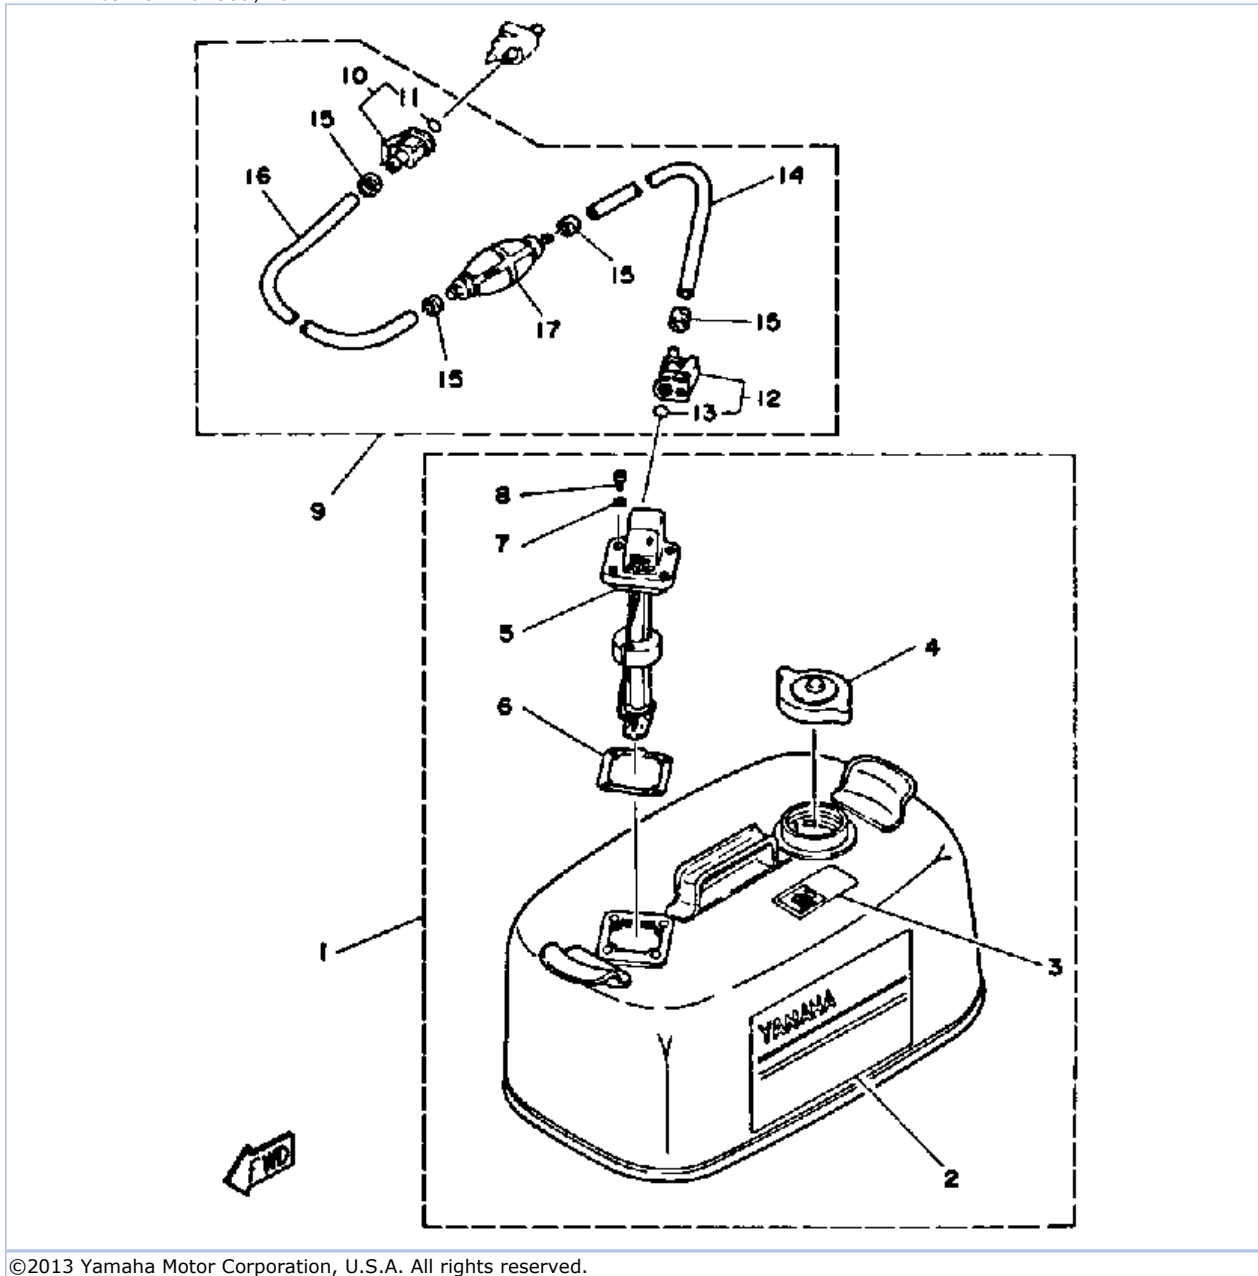

V6SPECIALXJ 1986 / FUEL TANK

©2013 Yamaha Motor Corporation, U.S.A. All rights reserved.

Part List

V6SPECIALXJ 1986 / FUEL TANK

REF - NO	PART NUMBER	PART NAME	QUANTITY	REMARKS
1	6Y1-W2420-42-24	FUEL TANK ASSEMBLY	1	
2	6Y1-24244-20-00	.GRAPHIC, SIDE	1	
3	6Y1-24256-50-00	.GRAPHIC, FUEL TANK	1	
4	6Y1-24610-00-00	.CAP ASSEMBLY	1	
5	6Y1-24260-02-00	.FUEL METER ASSEMBLY	1	
6	6Y1-24268-00-00	.GASKET, FUEL METER	1	
7	6Y1-24329-00-00	.SEAL	4	
8	98586-05016-00	.SCREW, PAN HEAD	4	
9	6Y2-24306-51-00	FUEL PIPE COMP 1	1	
10	6E5-24305-02-00	.FUEL PIPE JOINT COMP 2	1	
11	93210-08287-00	..O-RING	1	
12	6Y2-24305-02-00	.FUEL PIPE JOINT COMP 2	1	
13	93210-08287-00	..O-RING	1	
14	90445-13M33-00	.HOSE (8-13-1900MM)	1	
15	6E5-24351-51-00	.BAND 1	14	
16	90445-13M34-00	.HOSE (8-13-1000MM)	1	
17	6Y2-24360-51-00	.PRIMER PUMP ASSY	1