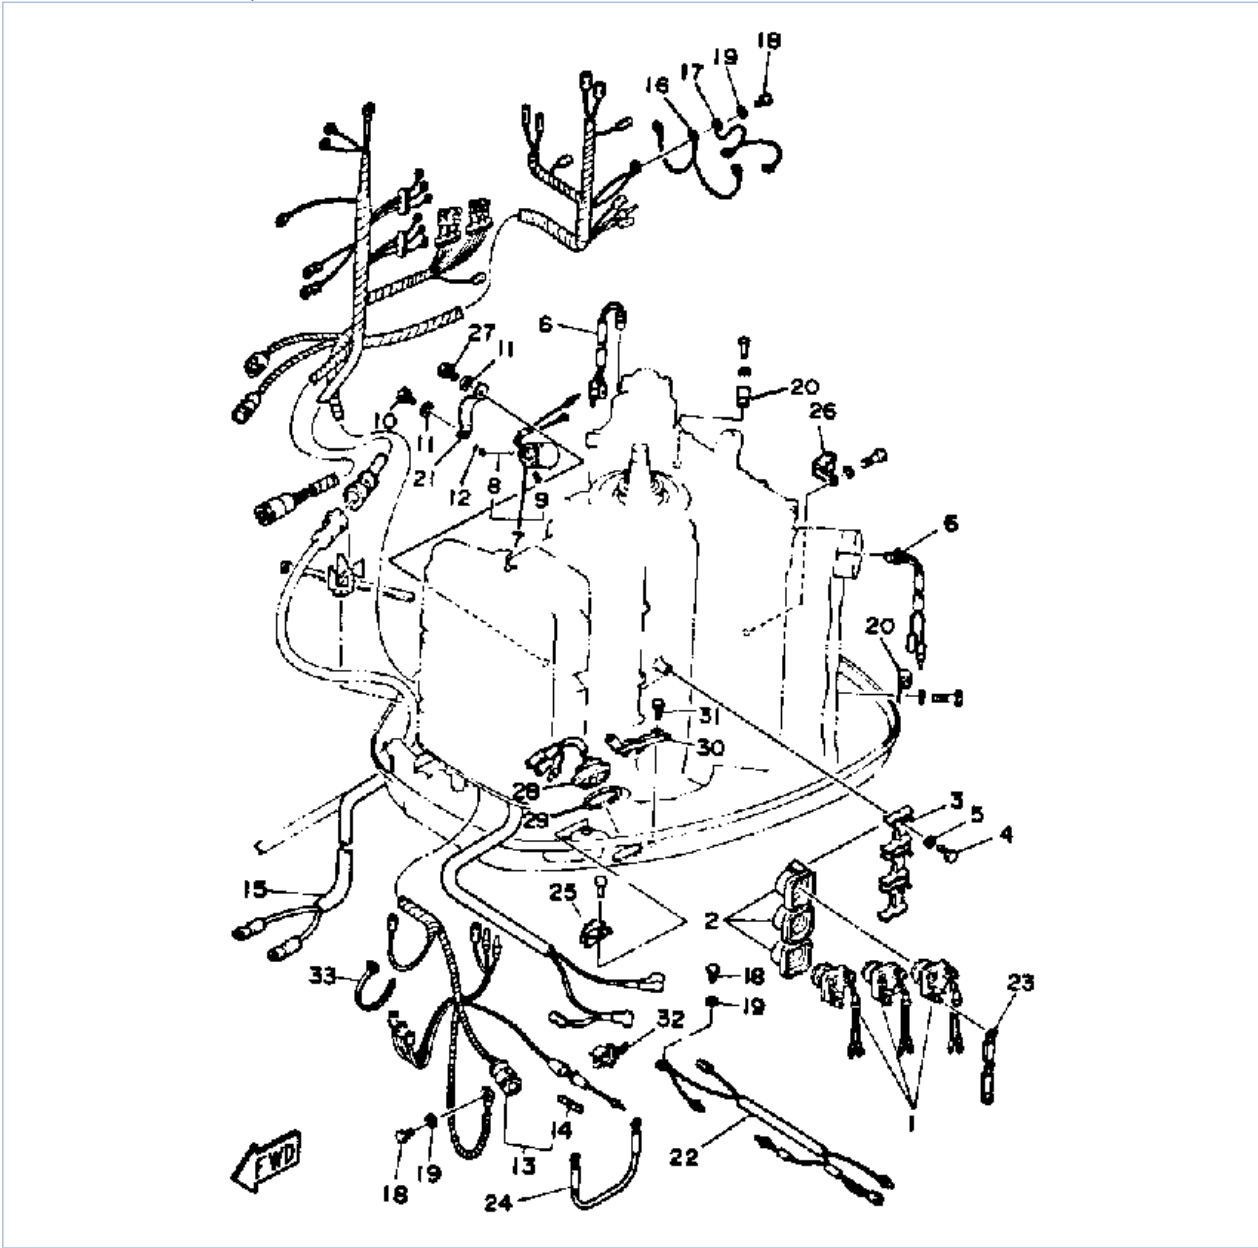

V6SPECIALXJ 1986 / ELECTRIC PARTS 2

©2013 Yamaha Motor Corporation, U.S.A. All rights reserved.

Part List

V6SPECIALXJ 1986 / ELECTRIC PARTS 2

REF - NO	PART NUMBER	PART NAME	QUANTITY	REMARKS
1	6E5-81941-11-00	STARTER RELAY ASSY	3	
2	689-81952-10-00	HOLDER, RELAY	3	
3	6G5-81948-00-00	BRACKET	1	
4	97395-06016-00	BOLT	3	
5	92990-06600-00	WASHER, PLATE	3	
6	688-82560-10-00	THERMO SWITCH ASSY	2	
7	6G5-86110-01-00	SOLENOID	1	
8	6G5-86119-00-00	.WIRE, PULL	1	
9	91690-30010-00	.PIN, SPRING	1	
10	97313-06016-00	BOLT, HEXAGON	1	
11	92990-06600-00	WASHER, PLATE	2	
12	93210-03261-00	O-RING	1	
13	(6G7-82590-03-00)	WIRE HARNESS ASSEMBLY	1	
14	682-82151-00-00	.FUSE (12V-20A)	1	
15	6G5-82105-01-00	BATTERY CABLE	1	
16	6G0-82519-00-00	WIRE, EARTH LEAD	1	
17	6E5-82531-00-00	WIRE, LEAD	1	
18	97395-06012-00	BOLT	4	
19	92990-06600-00	WASHER, PLATE	4	
20	90465-08028-00	CLAMP	6	
21	6G5-86115-00-00	HOLDER, SOLENOID	1	
22	6G5-82553-00-00	EXTENSION, WIRE LEAD	1	
23	6G5-87149-01-00	CONNECTOR	1	
24	6E5-82117-00-00	WIRE, LEAD	1	
25	90465-12M25-00	CLAMP	1	
26	90465-08M08-00	CLAMP	1	
27	97313-06020-00	BOLT, HEXAGON	1	
28	6E5-82563-00-00	TRIM & TILT SWITCH ASSY	1	
29	6E5-82587-00-00	GASKET	1	
30	6E5-83614-00-00	BRACKET	1	
31	97313-06016-00	BOLT, HEXAGON	2	
32	6G5-82152-00-00	HOLDER, FUSE	1	
33	90465-13M36-00	CLAMP	1	

Part Notes

V6SPECIALXJ 1986 / ELECTRIC PARTS 2

PART NUMBER		NOTE TEXT
92990-06600-00		OEM: This part number is among the Top 100 Most Popular Marine Maintenance Parts as of August 2013.
92990-06600-00		OEM: This part number is among the Top 100 Most Popular Marine Maintenance Parts as of August 2013.
92990-06600-00		OEM: This part number is among the Top 100 Most Popular Marine Maintenance Parts as of August 2013.

©2013 Yamaha Motor Corporation, U.S.A. All rights reserved.