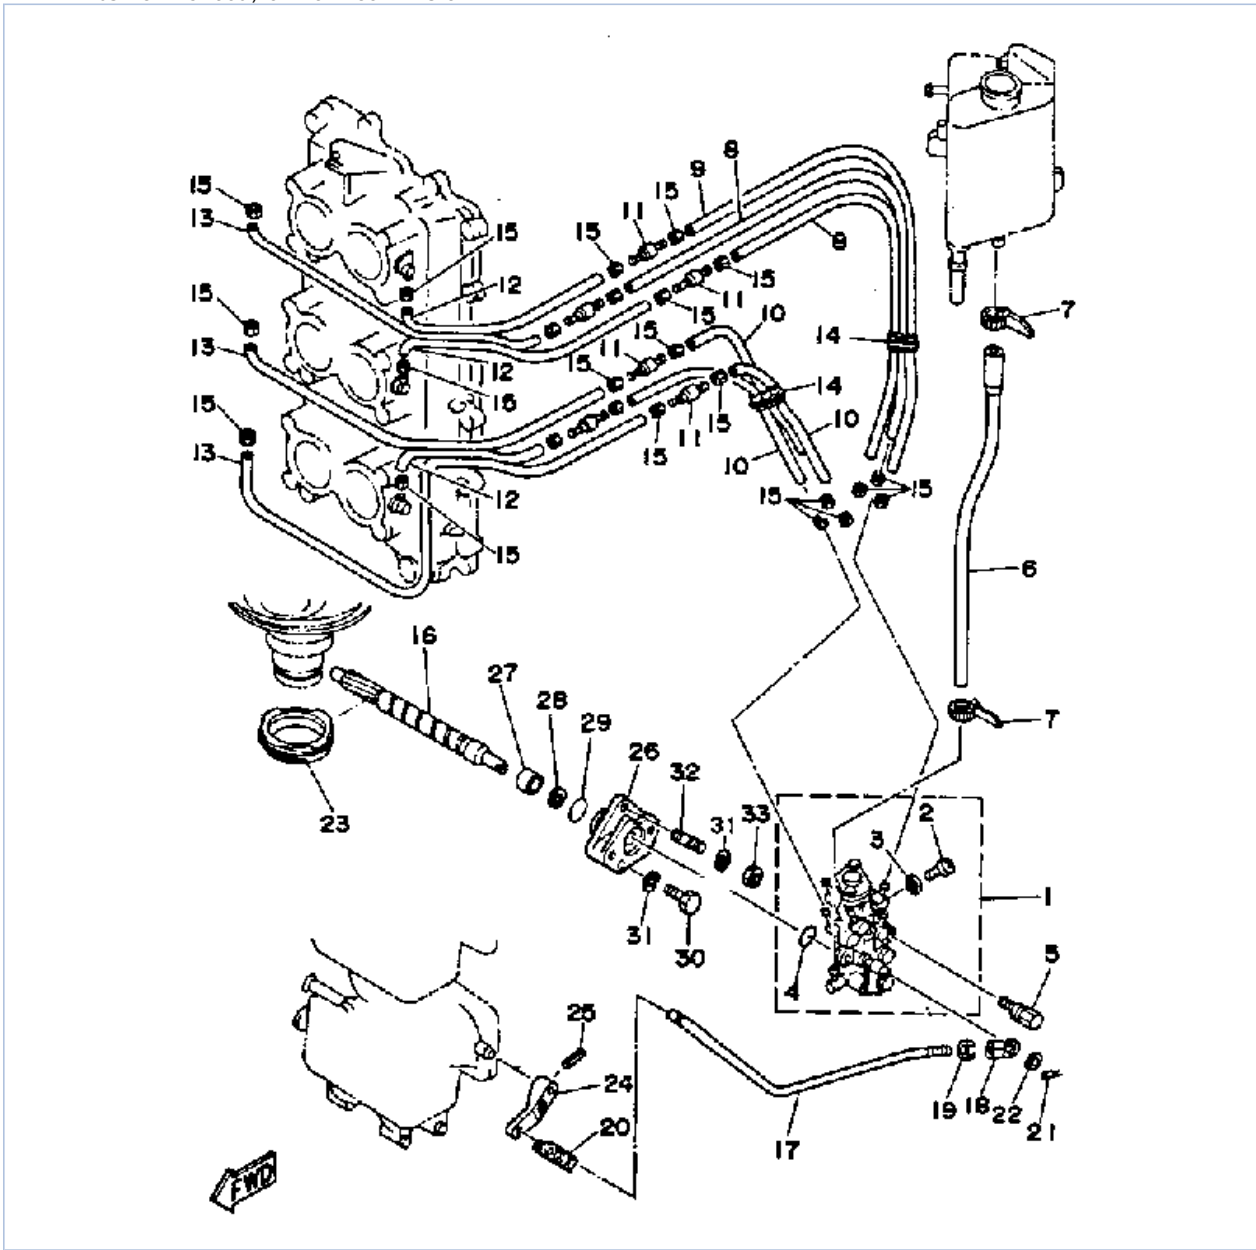

V6SPECIALXJ 1986 / OIL PUMP CONVERSION KIT

©2013 Yamaha Motor Corporation, U.S.A. All rights reserved.

Part List

V6SPECIALXJ 1986 / OIL PUMP CONVERSION KIT

REF - NO	PART NUMBER	PART NAME	QUANTITY	REMARKS
1	6R4-13200-09-00	OIL INJECTION PUMP ASSY	1	U.R. 200 MODEL
2	716-24444-00-00	.PLUG, DRAIN	1	
3	1YU-13187-00-00	.GASKET, BREATHER BOLT	1	
4	93210-19MA7-00	.O-RING	1	
5	90109-06M40-00	BOLT	2	
6	6R3-13416-00-00	PIPE, OIL 1	1	
7	90465-11M10-00	CLAMP	2	
8	90445-07M73-00	HOSE	2	
9	90445-07M85-00	HOSE (L330)	1	
10	90445-07M83-00	HOSE (L150)	3	
11	6R3-13183-00-00	VALVE, CHECK	6	
12	90445-07M87-00	HOSE (L110)	3	
13	90445-07M96-00	HOSE (L310)	3	
14	90464-07M05-00	CLAMP	2	
15	90468-07M02-00	CLIP	24	
16	6R3-11537-09-00	GEAR, DRIVEN	1	
17	6R3-41241-00-00	ROD, LINK	1	
18	6H1-41237-00-00	JOINT, LINK	1	
19	95380-05600-00	NUT	1	
20	6R5-41237-00-00	JOINT, LINK	1	
21	90468-05M03-00	CLIP	1	
22	90202-05088-00	WASHER, PLATE	1	
23	6E5-11536-00-00	GEAR, DRIVEN	1	
24	6E5-14276-01-00	LEVER	1	
25	91690-30016-00	PIN, SPRING	1	
26	6R3-13117-09-00	COLLAR, DISTANCE	1	
27	90384-14M09-00	.BUSH, BIMETAL FORMED	1	
28	90202-08M44-00	WASHER, PLATE	1	
29	93210-18322-00	O-RING	1	
30	97313-06018-00	BOLT	1	
31	92995-06100-00	WASHER, SPRING	2	
32	90116-06M22-00	BOLT, STUD	1	
33	95380-06600-00	NUT, HEXAGON	1	

Part Notes

V6SPECIALXJ 1986 / OIL PUMP CONVERSION KIT

PART NUMBER		NOTE TEXT
6H1-41237-00-00		OEM: This part number is among the Top 100 Most Popular Marine Maintenance Parts as of August 2013.
92995-06100-00		OEM: This part number is among the Top 100 Most Popular Marine Maintenance Parts as of August 2013.

©2013 Yamaha Motor Corporation, U.S.A. All rights reserved.