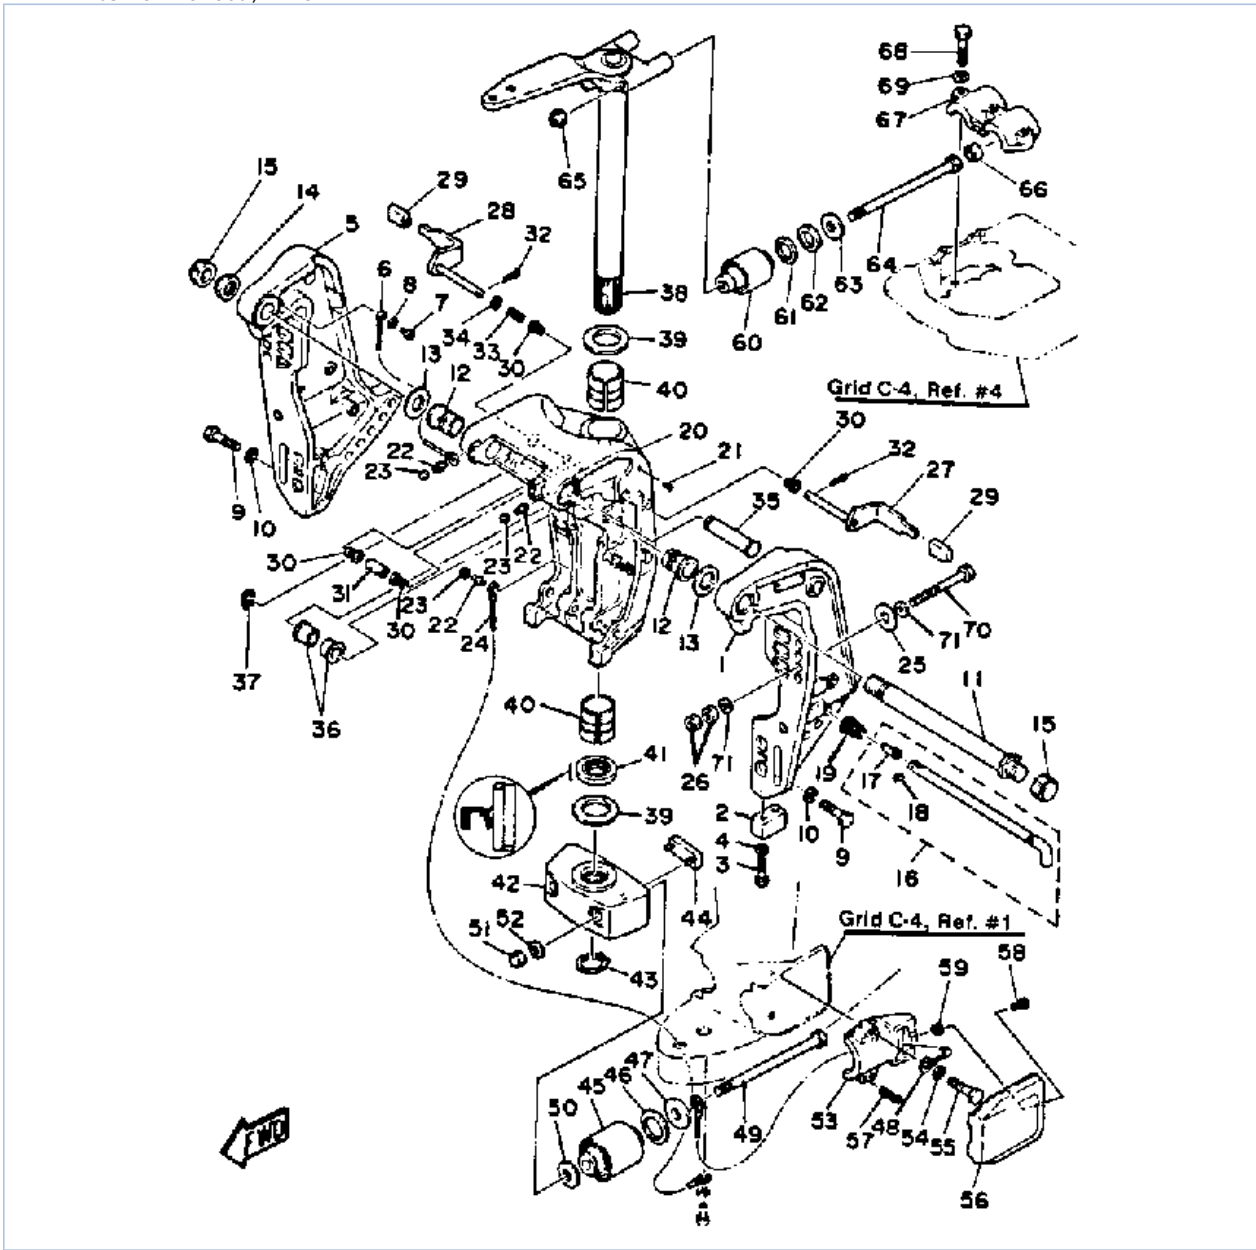

V6SPECIALXJ 1986 / BRACKET

©2013 Yamaha Motor Corporation, U.S.A. All rights reserved.

Part List

V6SPECIALXJ 1986 / BRACKET

REF - NO	PART NUMBER	PART NAME	QUANTITY	REMARKS
1	6E5-43111-01-EK	BRACKET, CLAMP	1	
2	6E5-45251-00-00	ANODE	1	
3	97395-06025-00	BOLT	2	
4	92990-06600-00	WASHER, PLATE	2	
5	6E5-43112-01-EK	BRACKET, CLAMP	1	
6	6E5-82148-00-00	WIRE, LEAD 4	1	
7	97890-06012-00	SCREW, PAN HEAD	1	
8	92990-06600-00	WASHER, PLATE	1	
9	97395-10045-00	BOLT	6	
10	92990-10100-00	WASHER, SPRING	6	
11	6E5-43131-01-00	BOLT, CLAMP BRACKET	1	
12	90386-25M31-00	BUSH	2	
13	90201-26M59-00	WASHER, PLATE	2	
14	90185-22043-00	NUT, SELF-LOCKING	1	
15	6G5-43145-00-00	CAP, CLAMP BRACKET	2	
16	6E5-43160-10-00	TILT ROD ASSEMBLY	1	
17	688-43165-00-00	.PLATE, TILT LOCK	1	
18	91690-30014-00	.PIN, SPRING	1	
19	90502-20M03-00	SPRING, CONICAL	1	
20	6E5-43311-02-EK	BRACKET, SWIVEL	1	U.R. LONG
20	6E5-43311-21-EK	BRACKET, SWIVEL	1	U.R. ULTRA LONG
21	90269-03010-00	RIVET	1	
22	93700-06M03-00	NIPPLE, GREASE	3	
23	663-45119-00-00	CAP, GREASE NIPPLE	3	
24	6E5-82147-00-00	WIRE, LEAD 5	1	U.R. LONG
24	6E5-82147-20-00	WIRE, LEAD 5	1	U.R. ULTRA LONG
25	90201-12426-00	WASHER, PLATE	4	
26	95380-12600-00	NUT	8	
27	6E5-43181-01-00	LEVER, TILT STOP (6E5-43181-00-00)	1	
28	6E5-43185-01-00	LEVER, TILT STOP (6E5-43185-00-00)	1	
29	663-43318-00-00	COVER	2	
30	90386-10M16-00	BUSH	4	
31	90387-10M38-00	COLLAR	1	
32	91490-30030-00	PIN, COTTER	2	
33	90501-10M21-00	SPRING, COMPRESSION	1	
34	92990-10600-00	WASHER, PLATE	1	
35	6E5-43126-02-00	PIN, UPPER SHOCK MOUNT	1	
36	90386-18M44-00	BUSH	2	
37	93410-18M02-00	CIRCLIP	1	
38	6E5-42510-01-EK	STEERING BRACKET ASSY (6E5-42510-00-EK)	1	U.R. LONG
38	6E5-42510-21-EK	STEERING BRACKET ASSY (6E5-42510-20-EK)	1	U.R. ULTRA LONG
39	90201-38M60-00	WASHER, PLATE	2	
40	90386-38M32-00	BUSH	2	
41	93109-38M02-00	OIL SEAL	1	
42	99999-01871-00	HOUSING, LOWER MOUNT (6E5-44551-00-EK)	1	
42	90109-14M34-00	.BOLT	2	
42	6G5-44510-0E-K	.UNAVAILABLE IN PRICE BOOK	1	
43	93410-37M04-00	CIRCLIP	1	
44	6E5-44575-00-00	DAMPER, LOWER MOUNT RUBBER	1