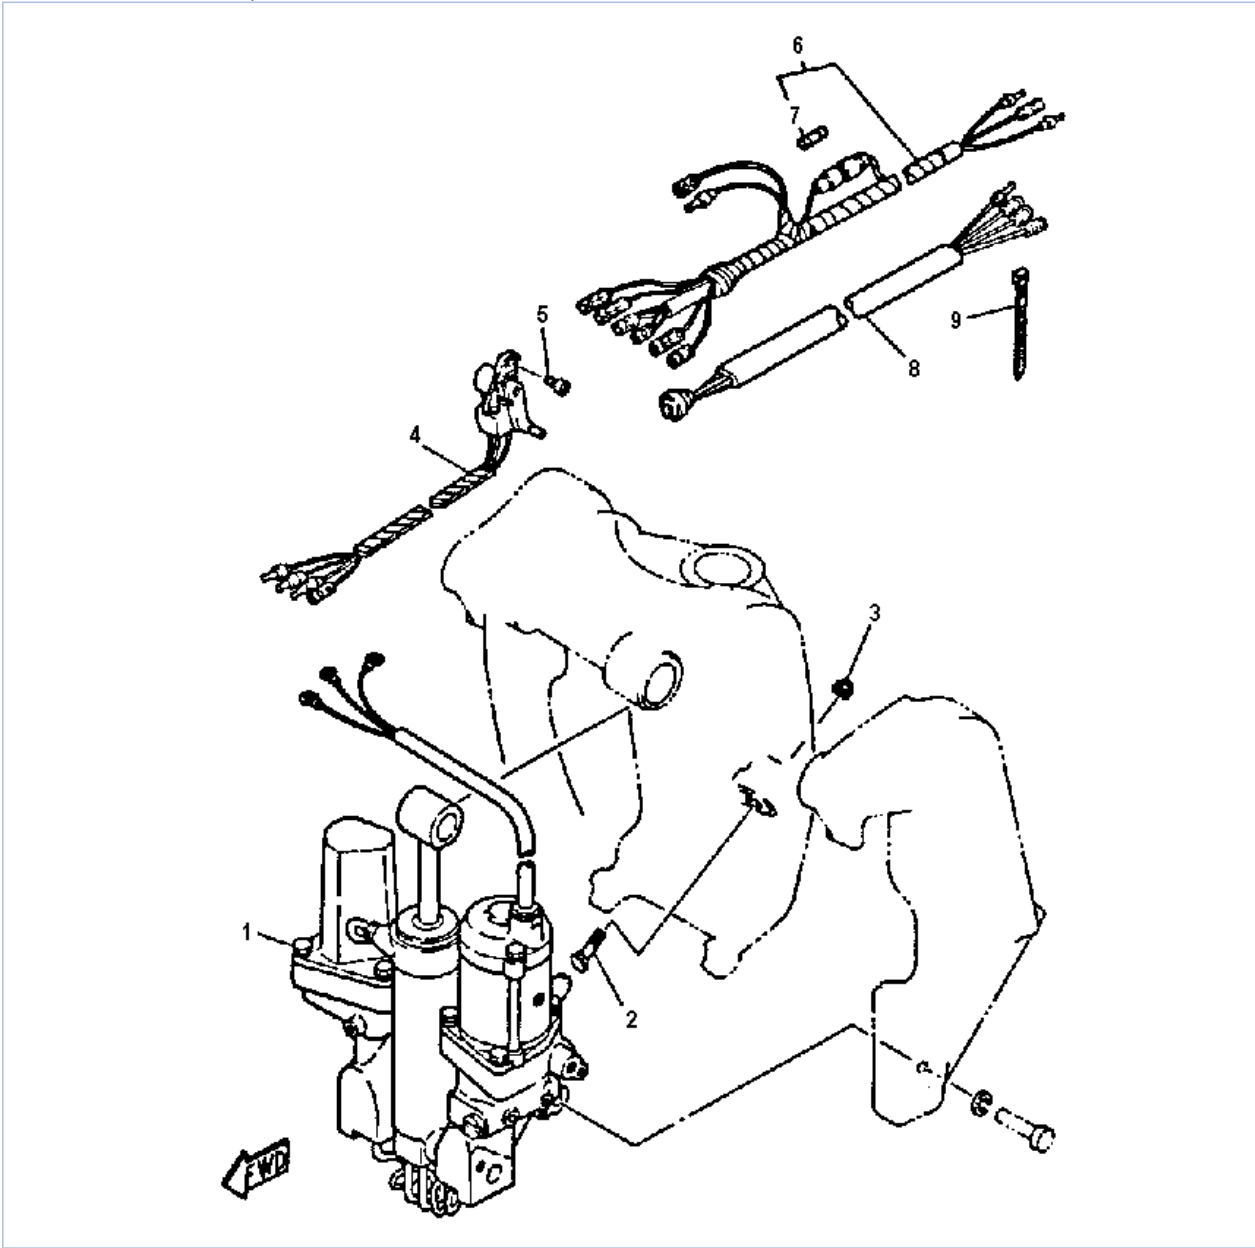

V6SPECIALXJ 1986 / POWER TRIM TILT SENDER

©2013 Yamaha Motor Corporation, U.S.A. All rights reserved.

Part List

V6SPECIALXJ 1986 / POWER TRIM TILT SENDER

REF - NO	PART NUMBER	PART NAME	QUANTITY	REMARKS
1	6E5-43800-06-EK	POWER TRIM & TILT ASSY	1	
2	6E5-43376-01-00	BOLT, THRUST RECEIVER	2	
3	95780-08300-00	.NUT, FLANGE	2	
4	6E5-83672-01-00	TRIM SENDER	1	
5	98580-06016-00	SCREW, PAN HEAD	2	
6	6Y5-83553-00-00	WIRE, LEAD (L=2.5M)	1	
7	1E6-82151-00-00	.FUSE (10A)	1	
8	6E5-82553-10-00	EXTENSION, WIRE HARNESS	1	
9	90465-11M10-00	CLAMP	3