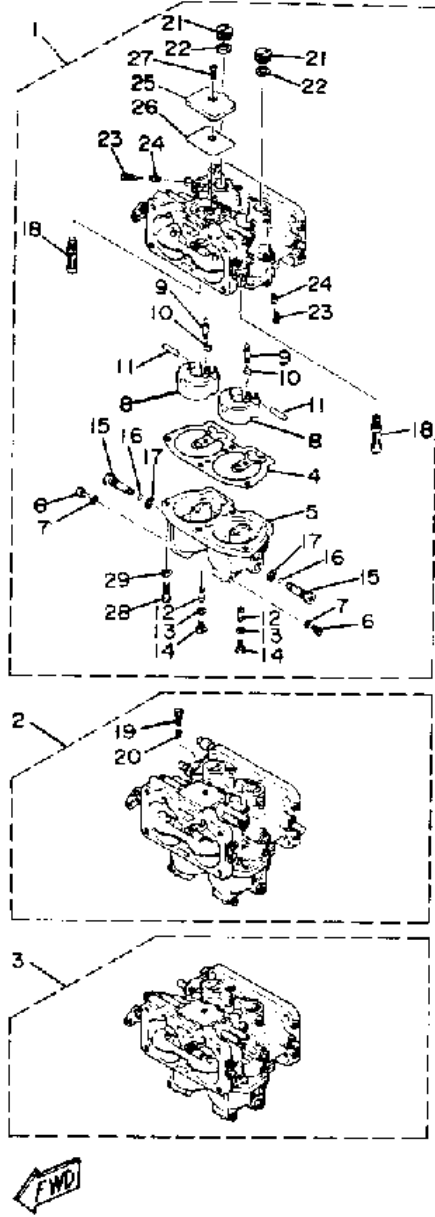

V6SPECIALXJ 1986 / CARBURETOR (LJ:301321_UP XJ:701657_UP)

©2013 Yamaha Motor Corporation, U.S.A. All rights reserved.

Part List

V6SPECIALXJ 1986 / CARBURETOR (LJ:301321_UP XJ:701657_UP)

REF - NO	PART NUMBER	PART NAME	QUANTITY	REMARKS
1	6G7-14301-03-00	CARBURETOR (UPPER) (6G7-14301-02)	1	UPPER
2	6G7-14302-03-00	CARBURETOR (CENTER) (6G7-14302-02)	1	CENTER
3	6G7-14303-03-00	CARBURETOR (LOWER) (6G7-14303-02)	1	LOWER
4	6E5-14384-03-00	.GASKET, FLOAT CHAMBER	3	
5	6E5-14381-03-00	.BODY, FLOAT CHAMBER	3	
6	6E5-14383-01-00	.SCREW, DRAIN	6	
7	6J8-14995-00-00	.GASKET	6	
8	6E5-14385-02-00	.FLOAT	6	
9	6E5-14546-00-00	.VALVE, NEEDLE	6	
10	6E5-14159-00-00	.CLIP	6	
11	6E5-14386-02-00	.PIN, FLOAT	6	
12	6E5-1492F-38-00	.JET, AIR SLOW (#76)	6	
13	6E5-14397-00-00	.O-RING	6	
14	6E5-14394-00-00	.PLUG, SLOW JET	6	
15	6E5-1492E-78-00	.JET, MAIN (#156)	4	UR CENTER/ LOWER
15	6E5-1492E-80-00	.JET, MAIN (#160)	2	UR UPPER
16	6E5-14997-00-00	.O-RING	6	
17	6E5-14398-01-00	.GASKET	6	
18	6G7-1492A-00-00	.NOZZLE, MAIN	6	
19	6E5-14321-00-00	.SCREW, THROTTLE	1	
20	6J8-14334-00-00	.SPRING, THROTTLE	1	
21	6E5-14328-01-00	.PLUG	6	
22	6E5-14979-00-00	.GASKET	6	
23	6E5-14323-03-00	.SCREW, AIR ADJUSTING	6	
24	6E5-14223-00-00	.SPRING, AIR ADJUSTING	6	
25	6E5-14527-00-00	.PLATE	3	
26	6E5-14959-01-00	.GASKET	3	
27	98701-05008-00	.SCREW, FLAT HEAD	3	
28	98580-05016-00	.SCREW, PAN HEAD	12	
29	92990-05100-00	.WASHER, SPRING	12