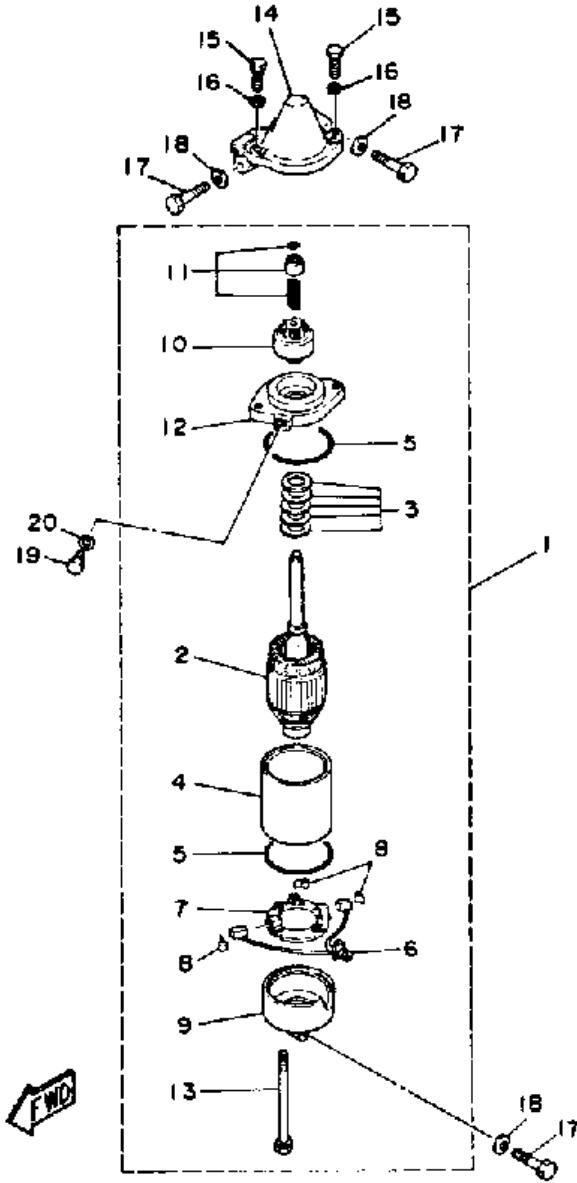

V6SPECIALXJ 1986 / ELECTRIC MOTOR

©2013 Yamaha Motor Corporation, U.S.A. All rights reserved.

Part List

V6SPECIALXJ 1986 / ELECTRIC MOTOR

REF - NO	PART NUMBER	PART NAME	QUANTITY	REMARKS
1	6E5-81800-12-00	STARTER MOTOR ASSY	1	
2	6E5-81850-A9-00	.ARMATURE ASSY (6E5-81850-10-00)	1	
3	6E5-81809-10-00	.WASHER KIT	1	
4	6E5-81810-10-00	.STATOR ASSY	1	
5	6E5-81847-10-00	.O-RING	2	
6	6E5-81801-10-00	.BRUSH SET	1	
7	6E5-81840-10-00	.BRUSH HOLDER ASSY	1	
8	6E5-81813-10-00	.SPRING, BRUSH	3	
9	6E5-81820-11-00	.REAR BRACKET ASSY	1	
10	6E5-81807-11-00	.GEAR ASSY, STARTING MOTOR	1	
11	6E5-81857-10-00	.RETAINER	1	
12	6E5-81830-10-00	.FRONT BRACKET ASSY	1	
13	6E5-81826-10-00	.BOLT	2	
14	6E5-81822-02-98	BRACKET, STARTING MOTOR	1	
15	97013-08025-00	BOLT	2	
16	92990-08600-00	.WASHER, PLATE	2	
17	97313-08045-00	BOLT, HEXAGON	3	
18	92990-08600-00	.WASHER, PLATE	3	
19	97395-08016-00	BOLT	1	
20	92990-08600-00	.WASHER, PLATE	1