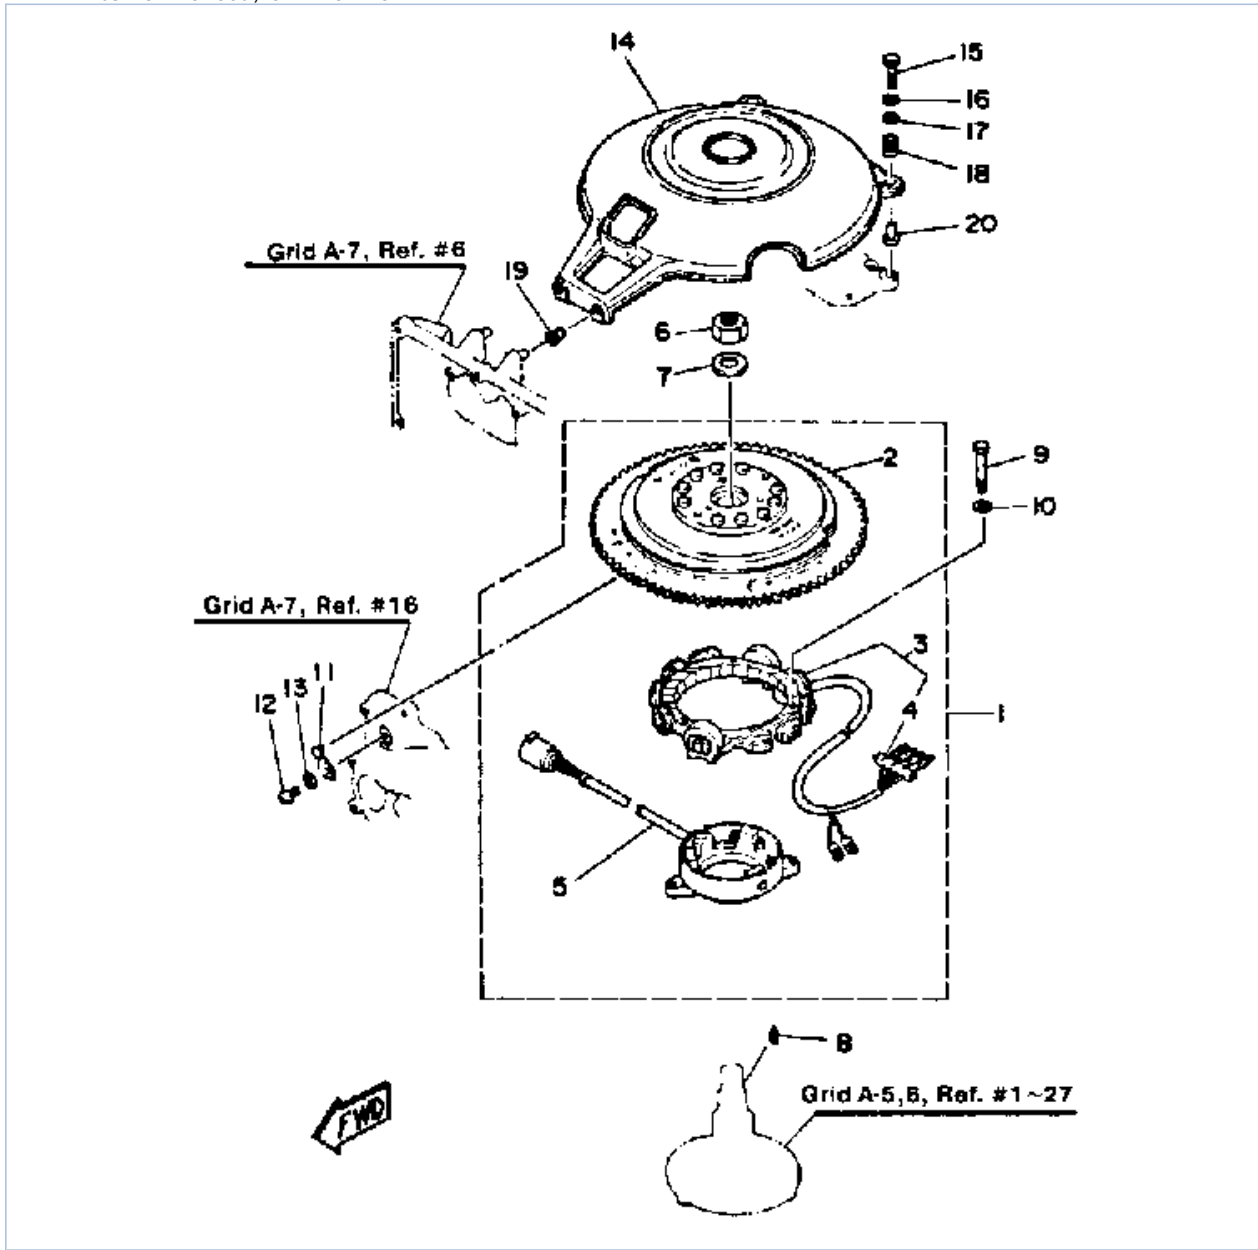

©2013 Yamaha Motor Corporation, U.S.A. All rights reserved.

V6SPECIALXJ 1986 / CDI MAGNETO

©2013 Yamaha Motor Corporation, U.S.A. All rights reserved.

Part List

V6SPECIALXJ 1986 / CDI MAGNETO

REF - NO	PART NUMBER	PART NAME	QUANTITY	REMARKS
1	UNA-VAILA-BL-EI	CARBURETOR ASSEMBLY	1	
2	6G5-85550-12-00	.ROTOR ASSY	1	
3	6G5-85510-11-00	.STATOR ASSY	1	
4	90480-06M16-00	..GROMMET	1	
5	6K7-85580-10-00	.COIL, PULSER	1	
6	90170-20137-00	NUT	1	
7	90201-21M18-00	WASHER, PLATE	1	
8	90280-05049-00	KEY, WOODRUFF	1	
9	97313-06055-00	BOLT, HEXAGON	3	
10	92990-06600-00	WASHER, PLATE	3	
11	6E5-81332-00-00	PLATE, TIMING	1	
12	98580-06010-00	SCREW, PAN HEAD	1	
13	92990-06600-00	WASHER, PLATE	1	
14	6G7-81337-00-00	COVER, FLYWHEEL	1	
15	97313-06030-00	BOLT	2	
16	92995-06100-00	WASHER, SPRING	2	
17	90201-06M62-00	WASHER, PLATE	2	
18	663-82317-00-00	DAMPER, IGNITION COIL	2	
19	6G5-82317-00-00	DAMPER, IGNITION COIL	2	
20	624-42542-00-00	PIPE	2	