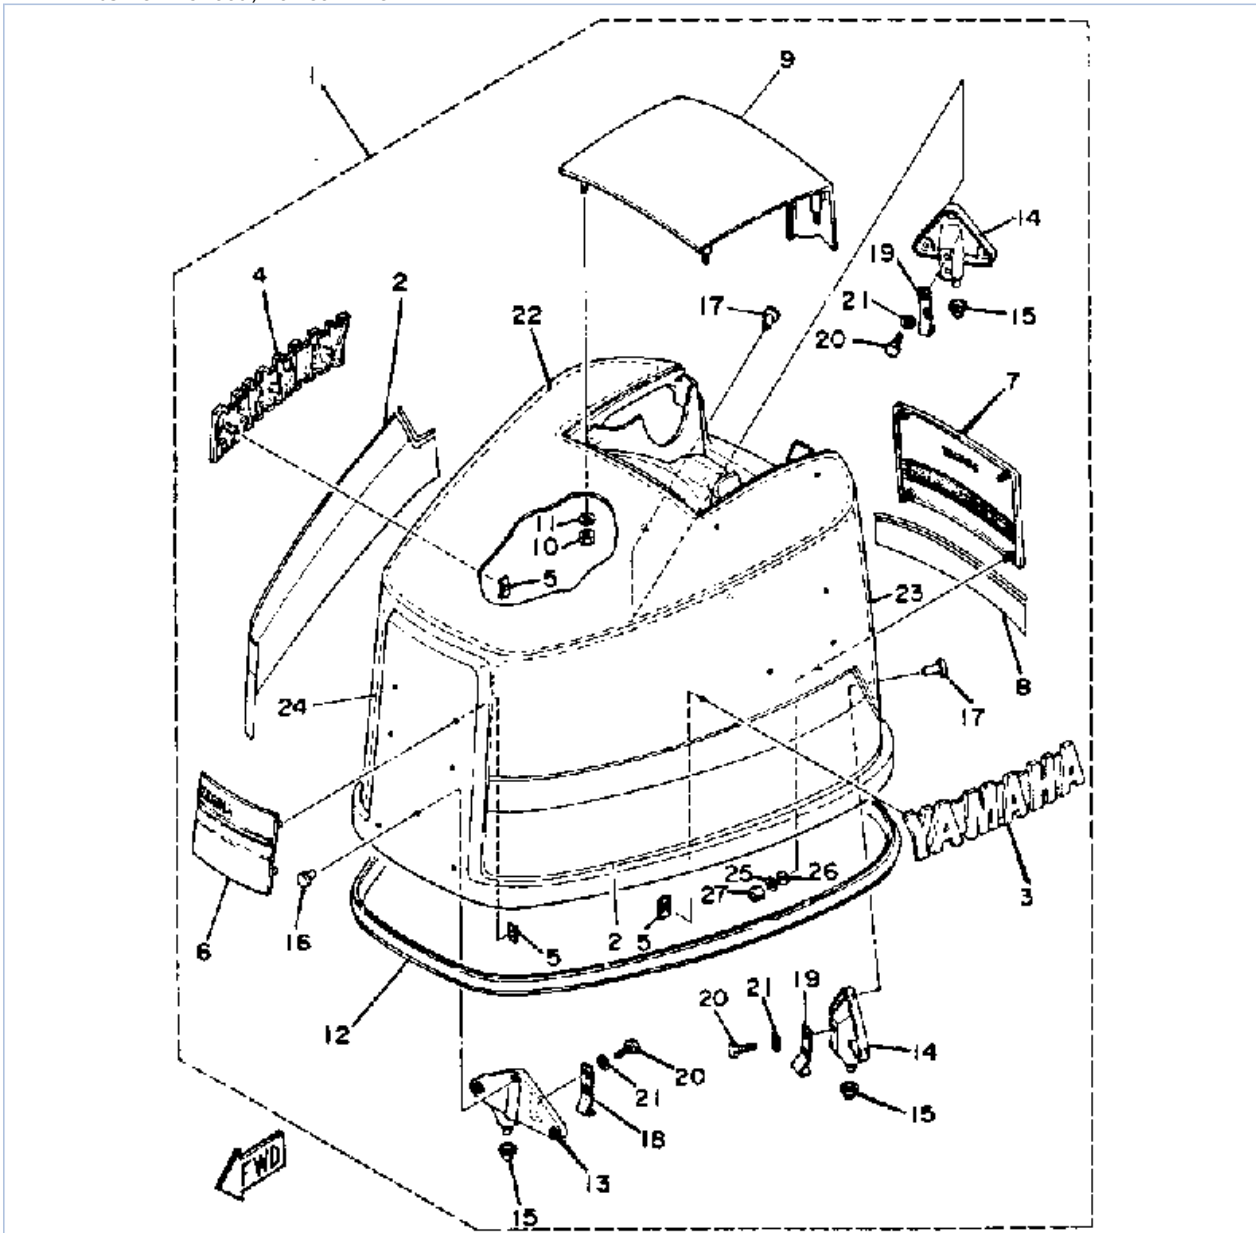

V6SPECIALXJ 1986 / TOP COWLING

©2013 Yamaha Motor Corporation, U.S.A. All rights reserved.

Part List

V6SPECIALXJ 1986 / TOP COWLING

REF - NO	PART NUMBER	PART NAME	QUANTITY	REMARKS
1	6G7-42610-40-EK	TOP COWLING ASSEMBLY	1	
2	6G7-W0070-00-00	.GRAPHIC SET	1	
3	6G7-42681-00-00	.MARK, COWLING 1	1	
4	6G7-42682-00-00	.MARK, COWLING 2	1	
5	90183-05M01-00	.NUT, SPRING	10	
6	6G5-42686-00-00	.EMBLEM, FRONT	1	
7	6G7-42687-40-00	.EMBLEM, REAR	1	
8	6G5-42678-20-00	.GRAPHIC, REAR	1	
9	6G5-42613-00-EK	.MOLDING, AIR DUCT	1	
10	95380-06600-00	.NUT, HEXAGON	4	
11	92990-06600-00	.WASHER, PLATE	4	
12	6E5-42615-00-00	.SEAL	1	
13	6E5-42647-00-94	.HOLDER, CLAMP BAND	1	
14	6E5-42649-01-94	.HOLDER, CLAMP BAND	2	
15	663-42662-00-00	.DAMPER	3	
16	90266-06M02-00	.RIVET	3	
17	90266-06M02-00	.RIVET	6	
18	688-42652-10-00	.HOOK	1	
19	6E5-42652-00-00	.HOOK	2	
20	97395-06016-00	.BOLT	6	
21	92990-06600-00	.WASHER, PLATE	6	
22	6E5-42617-00-00	.DAMPER, FORM	1	
23	689-W4266-50-00	.DAMPER, FORM (6G5-42619-00-00)	1	
24	689-W4266-50-00	.DAMPER, FORM (6G5-42619-00-00)	1	
25	90202-06058-00	.WASHER, PLATE	4	
26	90201-06M02-00	.WASHER, PLATE	4	
27	95380-06600-00	.NUT, HEXAGON	4	

Part Notes

V6SPECIALXJ 1986 / TOP COWLING

PART NUMBER		NOTE TEXT
92990-06600-00		OEM: This part number is among the Top 100 Most Popular Marine Maintenance Parts as of August 2013.
92990-06600-00		OEM: This part number is among the Top 100 Most Popular Marine Maintenance Parts as of August 2013.

©2013 Yamaha Motor Corporation, U.S.A. All rights reserved.