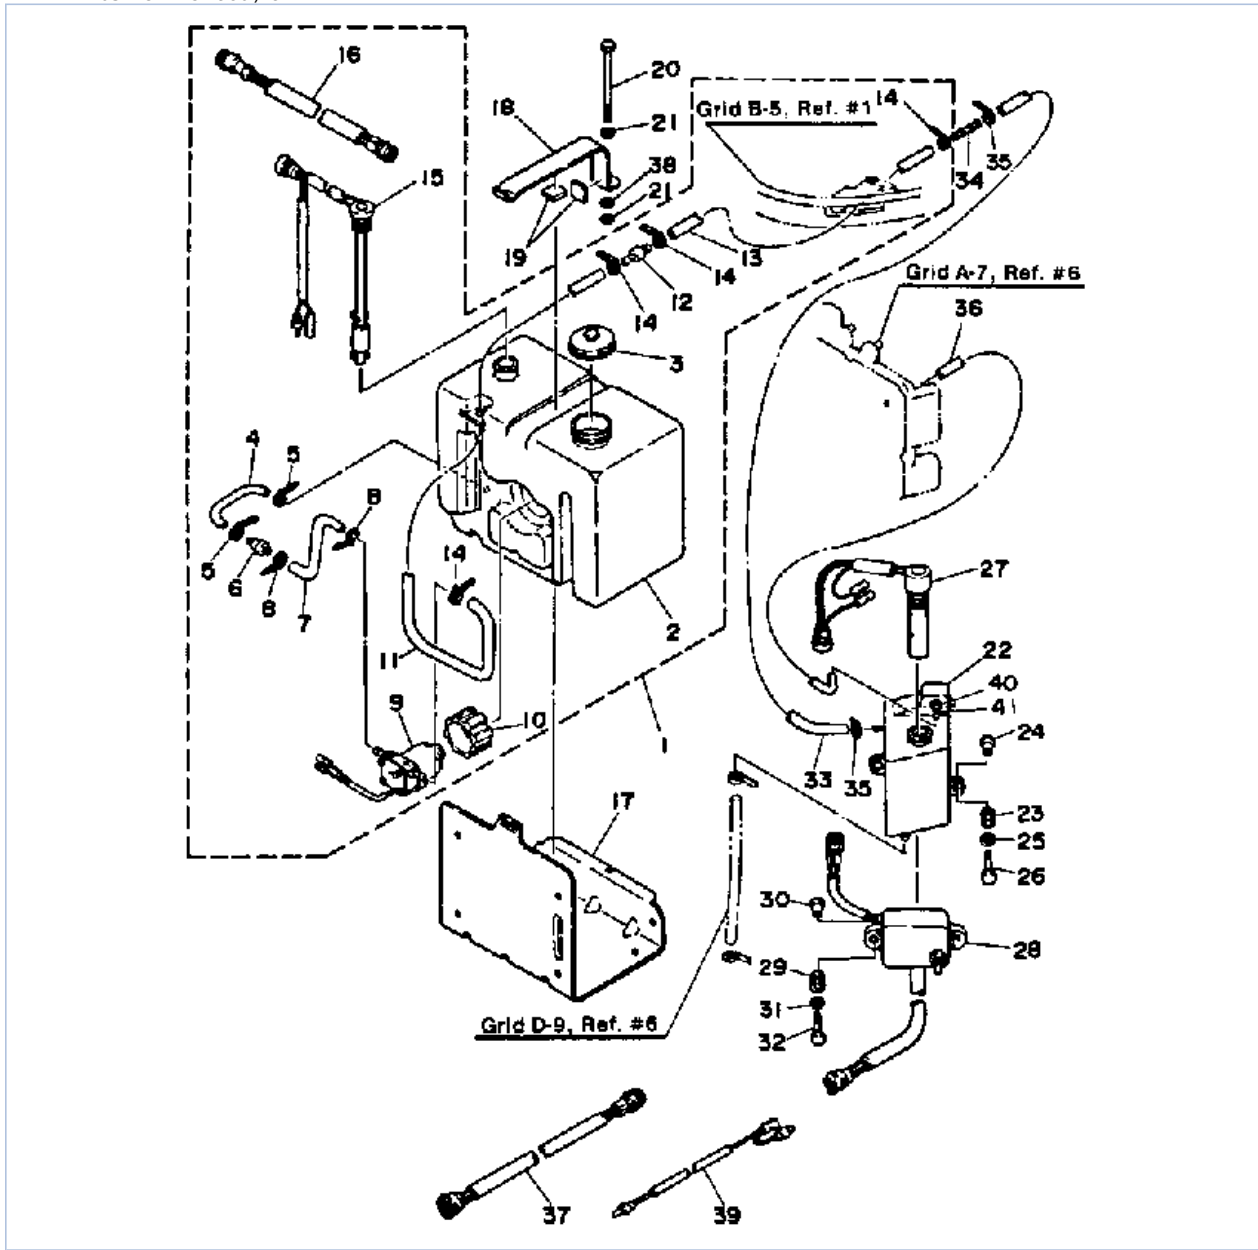

V6SPECIALXJ 1986 / OIL TANK

©2013 Yamaha Motor Corporation, U.S.A. All rights reserved.

Part List

V6SPECIALXJ 1986 / OIL TANK

REF - NO	PART NUMBER	PART NAME	QUANTITY	REMARKS
1	6E5-21708-05-00	OIL TANK SUB-ASSY	1	
2	6E5-21733-02-00	.SUB TANK, OIL (105L)	1	
3	6E5-21770-03-00	.OIL TANK CAP ASSY	1	
4	6E5-24322-00-00	.PIPE 11	1	
5	90465-11M10-00	.CLAMP	2	
6	646-24251-02-00	.STRAINER 1	1	
7	6E5-24319-01-00	.PIPE, OIL	1	
8	90465-11M10-00	.CLAMP	2	
9	6E5-81900-01-00	.OIL FEED PUMP ASSY	1	
10	6E5-81922-00-00	.GROMMET	1	
11	6E5-24321-01-00	.PIPE 10	1	
12	6E5-24379-00-00	.PIPE, JOINT 4	1	
13	90445-11M81-00	.HOSE (L3000)	1	
14	90465-11M10-00	.CLAMP	4	
15	6E5-85720-02-00	.OIL LEVEL GAUGE ASSY	1	
16	6E5-85721-10-00	.WIRE LEAD (6E5-85721-01-00)	1	
17	6E5-21734-01-33	HOLDER, OIL SUB TANK	1	
18	6E5-21798-01-33	BRACKET, DAMPER	1	
19	6E5-21746-00-00	DAMPER	2	
20	97380-06100-00	BOLT, HEXAGON (91201-06100)	1	
21	92990-06600-00	WASHER, PLATE	2	
22	6E5-21750-02-00	OIL TANK ASSEMBLY	1	
23	6A0-82317-00-00	DAMPER, IGNITION COIL	3	
24	624-42542-00-00	PIPE	3	
25	90201-06M62-00	WASHER, PLATE	3	
26	97313-06030-00	BOLT	3	
27	6G7-85730-01-00	OIL LEVEL SENSOR	1	
28	6E5-85740-02-00	CONTROL UNIT ASSY	1	
29	6A0-82317-00-00	DAMPER, IGNITION COIL	2	
30	624-42542-00-00	PIPE	2	
31	90201-06M62-00	WASHER, PLATE	2	
32	97313-06030-00	BOLT	2	
33	6E5-24323-00-00	PIPE 12	1	
34	6E5-24461-00-00	PIPE, JOINT	1	
35	90465-11M10-00	CLAMP	2	
36	90445-05M61-00	HOSE	1	
37	6E5-82521-03-00	WIRE, LEAD	1	
38	95380-06600-00	NUT, HEXAGON	1	
39	6G5-81315-00-00	LEAD WIRE ASSY	1	
40	6E5-21744-00-00	BREATHER	2	
41	90480-11M34-00	GROMMET	2	

Part Notes

V6SPECIALXJ 1986 / OIL TANK

PART NUMBER	NOTE TEXT
646-24251-02-00	OEM: This part number is among the Top 100 Most Popular Marine Maintenance Parts as of August 2013.
92990-06600-00	OEM: This part number is among the Top 100 Most Popular Marine Maintenance Parts as of August 2013.

©2013 Yamaha Motor Corporation, U.S.A. All rights reserved.