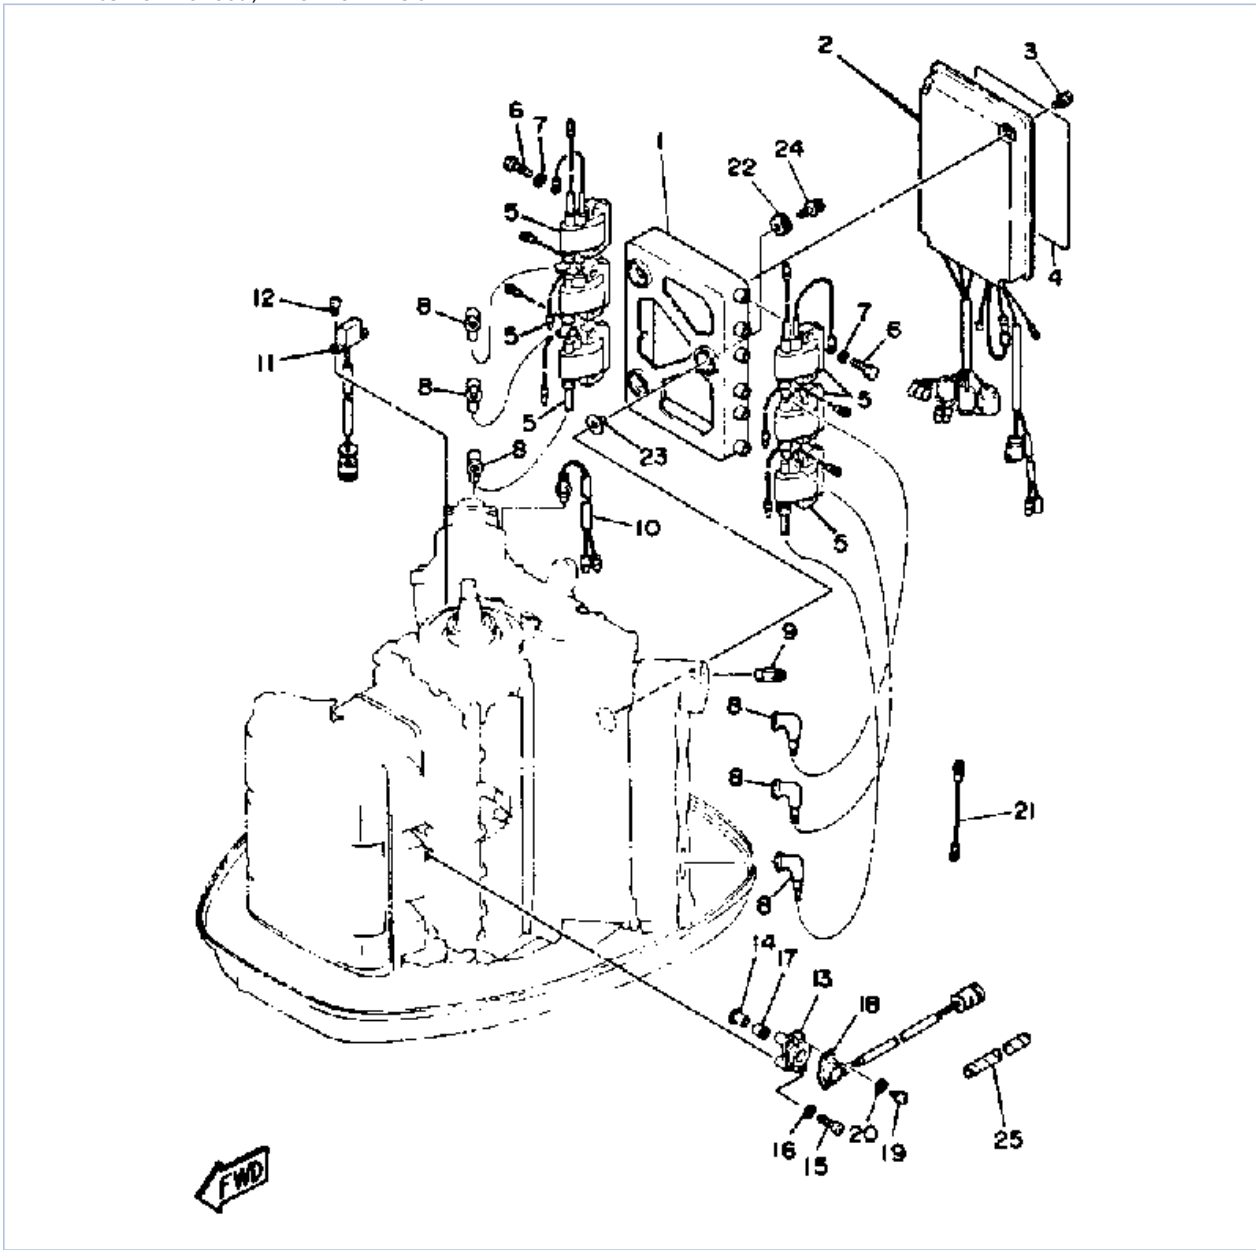

V6SPECIALXJ 1986 / ELECTRIC PARTS 3

©2013 Yamaha Motor Corporation, U.S.A. All rights reserved.

Part List

V6SPECIALXJ 1986 / ELECTRIC PARTS 3

REF - NO	PART NUMBER	PART NAME	QUANTITY	REMARKS
1	6G7-85542-01-EK	BRACKET	1	
2	6G7-85830-13-00	CONTROL UNIT ASSEMBLY (6G7-85830-12)	1	
3	90159-06M04-00	SCREW, WITH WASHER	4	
4	6G7-84341-01-00	EMBLEM	1	
5	6E5-85570-11-00	IGNITION COIL ASSEMBLY	6	
6	97313-06030-00	BOLT	12	
7	92990-06600-00	WASHER, PLATE	12	
8	6E3-82370-20-00	PLUG CAP ASSY	6	
9	6G7-85780-00-00	SENSOR, KNOCK	1	
10	6G7-85790-01-00	THERMOSENSOR ASSEMBLY	1	
11	6G7-85895-00-00	CRANK POSITION SEN	1	
12	98580-05012-00	SCREW, PAN HEAD	2	
13	6G7-85886-00-94	BRACKET	1	
14	90386-10009-00	.BUSH	1	
15	98580-05530-00	SCREW, PAN HEAD	2	
16	92990-05600-00	WASHER, PLATE	2	
17	90387-08M59-00	COLLAR	1	
18	6G7-85885-00-00	THROTTLE SENSR ASSEMBLY	1	
19	98580-05016-00	SCREW, PAN HEAD	2	
20	92990-05600-00	WASHER, PLATE	2	
21	662-82519-00-00	WIRE, EARTH LEAD	1	
22	90480-09M12-00	GROMMET	3	
23	90387-06M03-00	COLLAR	3	
24	90119-06M28-00	BOLT, WITH WASHER	3	
25	90446-10M01-00	HOSE (L60)	1	

Part Notes

V6SPECIALXJ 1986 / ELECTRIC PARTS 3

PART NUMBER	NOTE TEXT
92990-06600-00	OEM: This part number is among the Top 100 Most Popular Marine Maintenance Parts as of August 2013.

©2013 Yamaha Motor Corporation, U.S.A. All rights reserved.