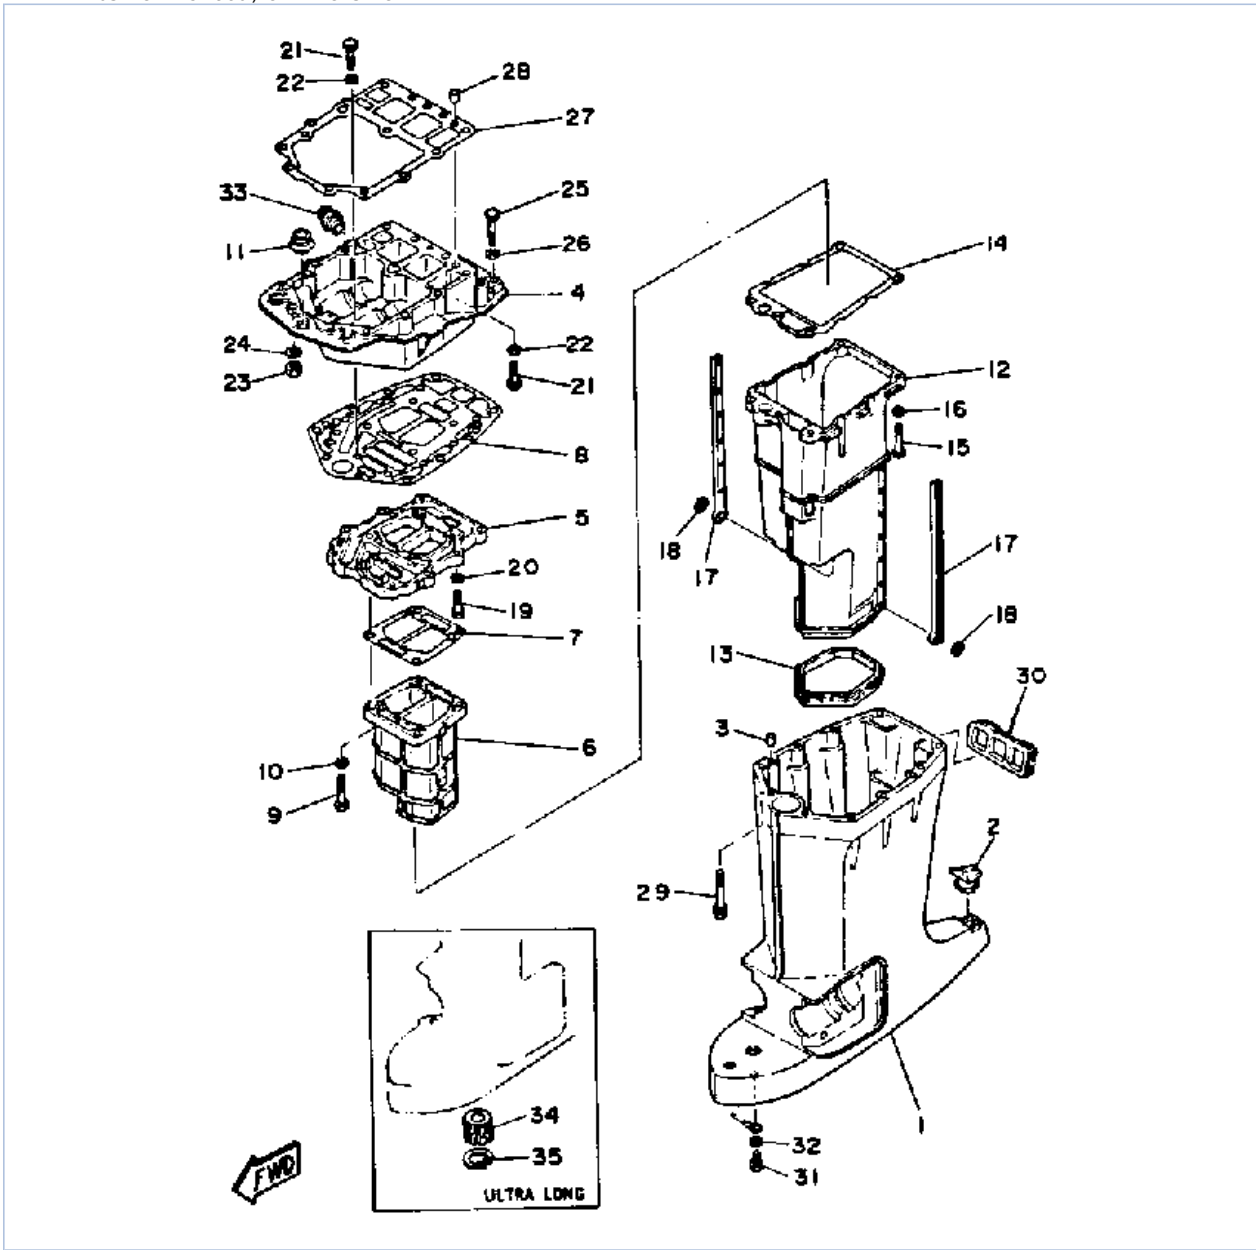

V6SPECIALXJ 1986 / UPPER CASING

©2013 Yamaha Motor Corporation, U.S.A. All rights reserved.

Part List

V6SPECIALXJ 1986 / UPPER CASING

REF - NO	PART NUMBER	PART NAME	QUANTITY	REMARKS
1	6E5-45111-00-EK	CASING, UPPER	1	U.R. LONG
1	6E5-45111-20-EK	CASING, UPPER	1	U.R. ULTRA LONG
2	6E5-45155-00-00	CAP	1	
3	93608-12M05-00	PIN, DOWEL	2	
4	6G5-41137-00-94	GUIDE, EXHAUST	1	
5	6G5-41131-00-5B	MANIFOLD, EXHAUST 1 (6G5-41131-00-9M)	1	
6	6G5-41132-00-5B	MANIFOLD, EXHAUST (6G5- 41132-00-9M)	1	
7	6G5-41134-00-00	GASKET, EXHAUST MANIFOLD	1	
8	6G5-45114-00-00	GASKET, UPPER CASING	1	
9	97395-08045-00	BOLT	4	
10	92990-08600-00	.WASHER, PLATE	4	
11	6E5-42724-00-00	GROMMET	1	
12	6E5-14711-00-5B	MUFFLER 1 (6E5-14711-00- 9M)	1	
13	6E5-45123-00-00	.GASKET, MUFFLER	1	
14	6E5-41135-00-00	GASKET, EXHAUST MANIFOLD	1	
15	97395-08045-00	BOLT	5	
16	92990-08600-00	.WASHER, PLATE	5	
17	6E5-14737-00-00	DAMPER, MUFFLER	2	
18	90183-05M02-00	NUT, SPRING	2	
19	97395-08030-00	BOLT	4	
20	92990-08600-00	.WASHER, PLATE	4	
21	97395-08030-00	BOLT	6	
22	92990-08100-00	WASHER, SPRING	6	
23	95380-08700-00	NUT	2	
24	92990-08100-00	WASHER, SPRING	2	
25	97395-08045-00	BOLT	2	
26	92990-08100-00	WASHER, SPRING	2	
27	6G5-45113-A0-00	GASKET, UPPER CASING	1	
28	93608-12M05-00	PIN, DOWEL	2	
29	90119-08M78-00	BOLT, WITH WASHER	6	
30	6E5-42769-00-00	SEAL, RUBBER	1	
31	97395-06010-00	BOLT	1	
32	92990-06600-00	WASHER, PLATE	1	
33	6G5-12581-00-00	JOINT, HOSE 1	1	
34	6E5-45318-00-00	BUSHING, DRIVE SHAFT	1	ULTRA LONG
35	93420-36M01-00	CIRCLIP	1	ULTRA LONG

Part Notes

V6SPECIALXJ 1986 / UPPER CASING

PART NUMBER	NOTE TEXT
92990-06600-00	OEM: This part number is among the Top 100 Most Popular Marine Maintenance Parts as of August 2013.

©2013 Yamaha Motor Corporation, U.S.A. All rights reserved.