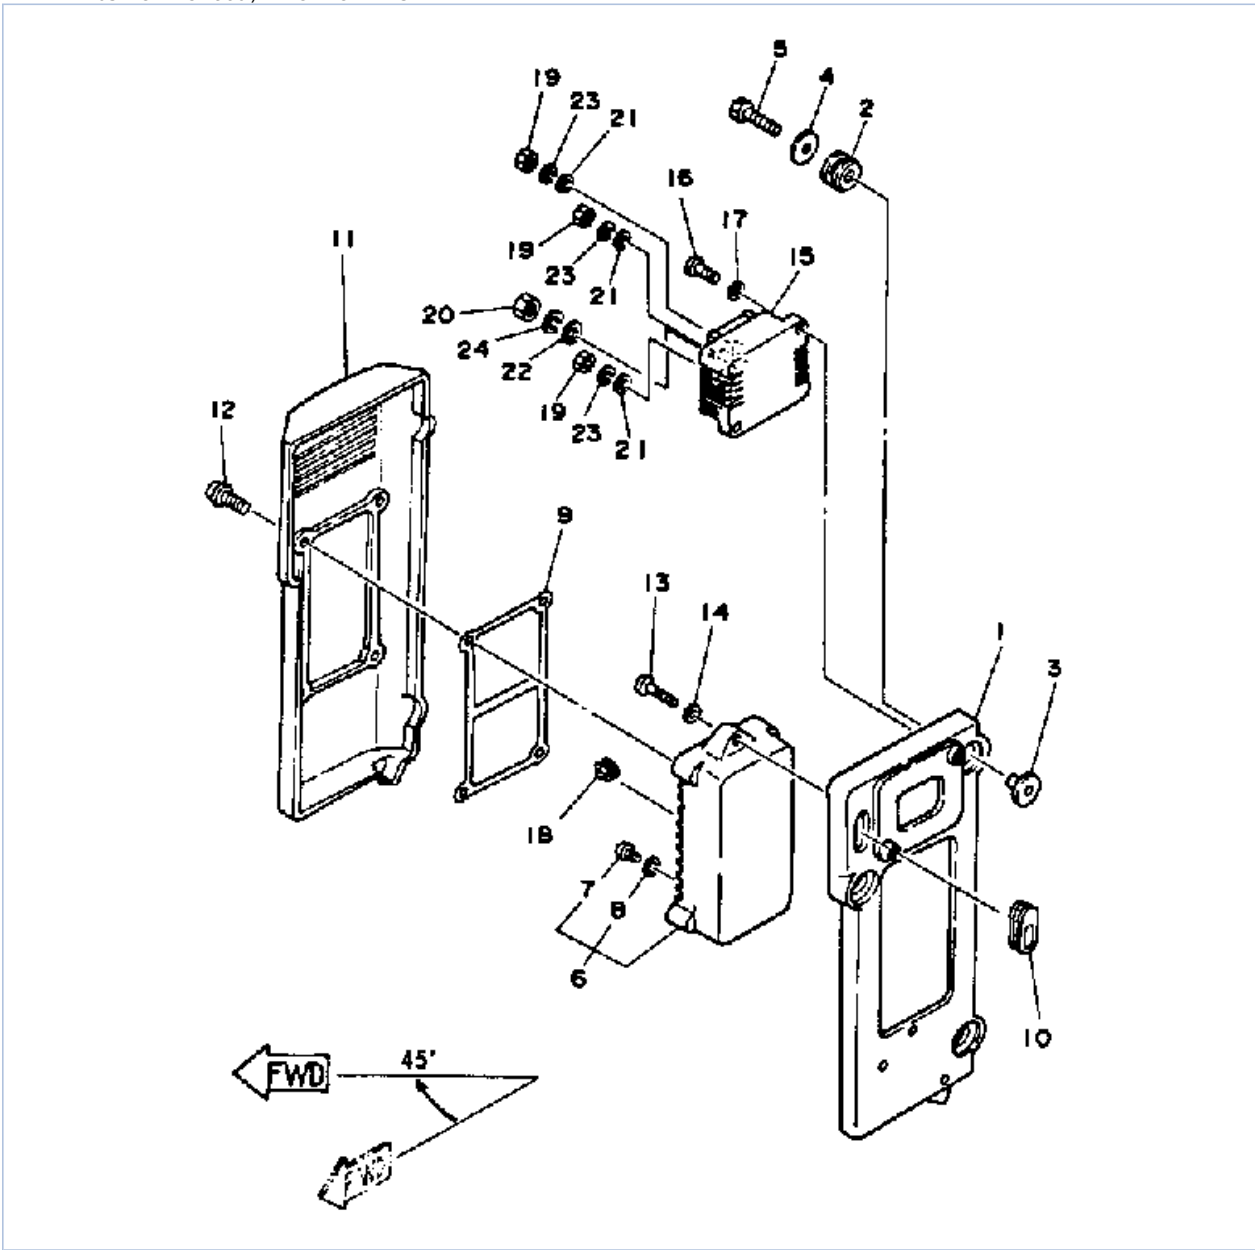

V6SPECIALXJ 1986 / ELECTRIC PARTS 1

©2013 Yamaha Motor Corporation, U.S.A. All rights reserved.

Part List

V6SPECIALXJ 1986 / ELECTRIC PARTS 1

REF - NO	PART NUMBER	PART NAME	QUANTITY	REMARKS
1	6G5-85542-00-94	BRACKET	1	
2	90480-09M12-00	GROMMET	3	
3	90387-06M03-00	COLLAR	3	
4	90201-06416-00	WASHER, PLATE	3	
5	97313-06030-00	BOLT	3	
6	6G5-85540-12-00	CDI UNIT ASSY	1	
7	98580-04008-00	.SCREW, PAN HEAD	20	
8	92990-04200-00	.WASHER	20	
9	6G5-85547-00-00	DAMPER	1	
10	90480-12M32-00	GROMMET	1	
11	6G5-85537-00-00	COVER	1	
12	90159-06M03-00	SCREW, WITH WASHER	4	
13	98580-06030-00	.SCREW, PAN HEAD	2	
14	92990-06600-00	WASHER, PLATE	2	
15	6G5-81960-A0-00	RECTIFIER & REGULATOR ASSY	1	
16	97803-06020-00	SCREW, PAN HEAD (92580-06030-00)	2	
17	92990-06600-00	WASHER, PLATE	2	
18	90480-06157-00	GROMMET	2	
19	95380-05600-00	NUT	3	
20	95380-06600-00	NUT, HEXAGON	1	
21	92990-05200-00	WASHER, PLAIN	3	
22	92990-06200-00	..WASHER, PLAIN	1	
23	92990-05100-00	.WASHER, SPRING	3	
24	92995-06100-00	WASHER, SPRING	1	

Part Notes

V6SPECIALXJ 1986 / ELECTRIC PARTS 1

PART NUMBER		NOTE TEXT
92990-06600-00		OEM: This part number is among the Top 100 Most Popular Marine Maintenance Parts as of August 2013.
92990-06600-00		OEM: This part number is among the Top 100 Most Popular Marine Maintenance Parts as of August 2013.
92995-06100-00		OEM: This part number is among the Top 100 Most Popular Marine Maintenance Parts as of August 2013.

©2013 Yamaha Motor Corporation, U.S.A. All rights reserved.