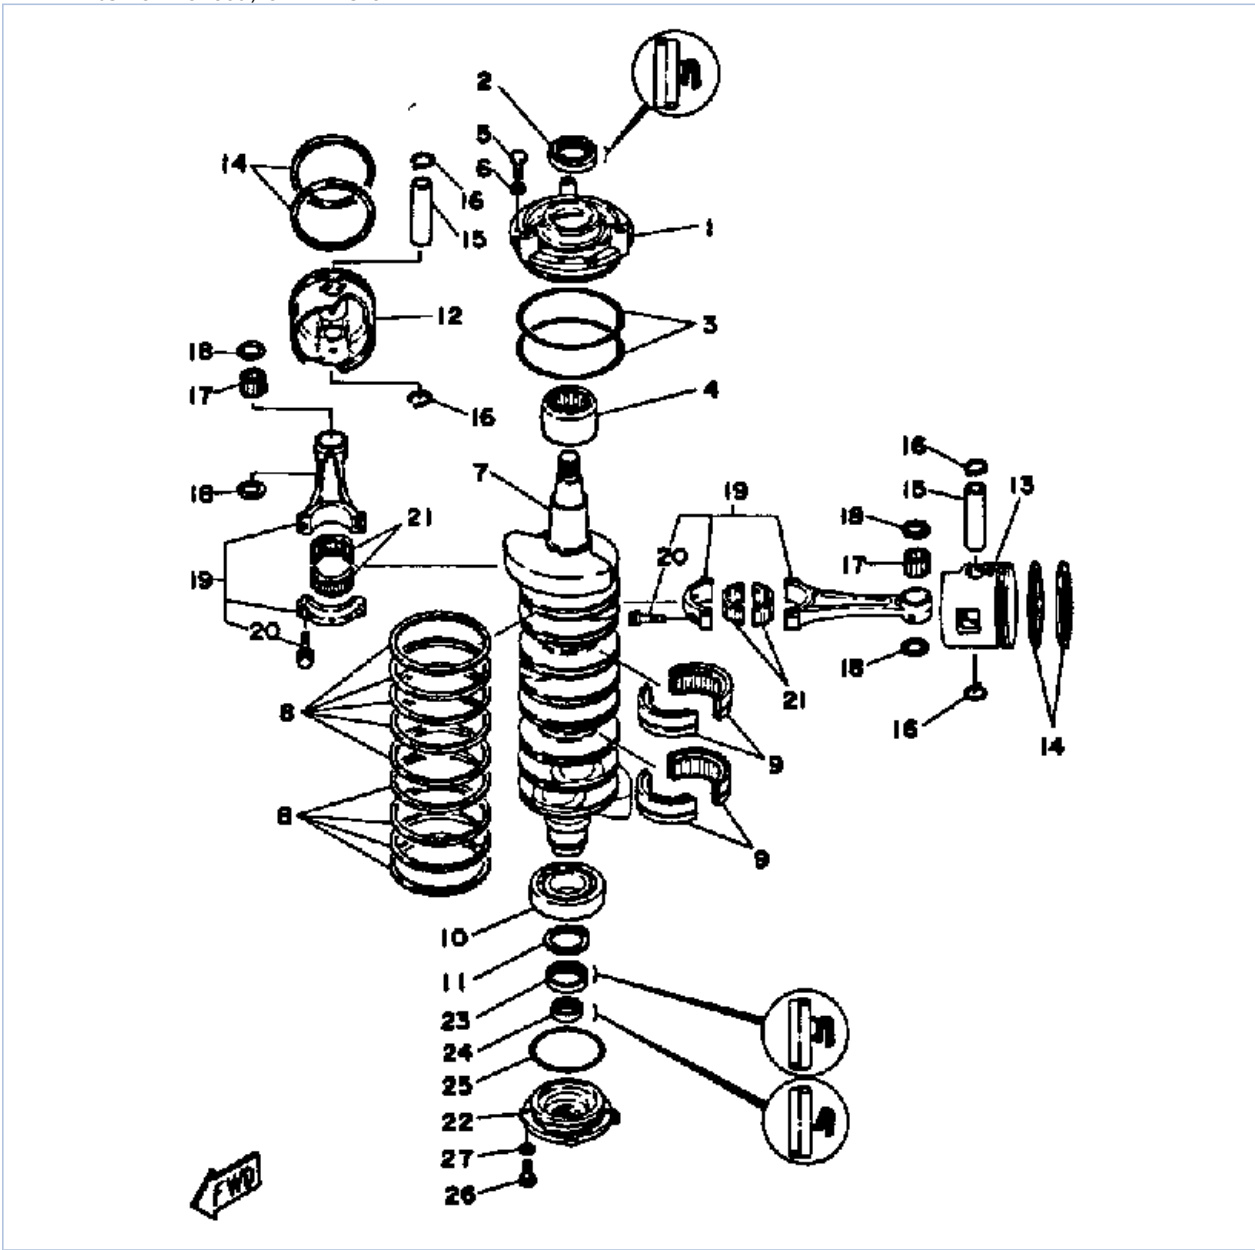

V6SPECIALXJ 1986 / CRANK PISTON

©2013 Yamaha Motor Corporation, U.S.A. All rights reserved.

Part List

V6SPECIALXJ 1986 / CRANK PISTON

REF - NO	PART NUMBER	PART NAME	QUANTITY	REMARKS
1	6E5-15163-00-94	HOUSING, BEARING 1	1	
2	93102-40M38-00	OIL SEAL	1	
3	93211-04384-00	.O-RING	2	
4	93311-940U3-00	BEARING	1	
5	97313-06020-00	BOLT, HEXAGON	4	
6	92990-06600-00	WASHER, PLATE	4	
7	6G5-11411-00-00	CRANKSHAFT	1	
8	6E5-11447-00-00	SEAL, CRANK	9	
9	93310-954V3-00	BEARING, CYLINDRICAL	2	
10	93306-208U0-00	BEARING	1	
11	93410-40M03-00	CIRCLIP	1	
12	6G7-11631-00-93	PISTON STD	3	
12	6G7-11636-00-00	PISTON 2 O/S 0.50	3	ALT. PART
13	6G7-11642-00-93	PISTON STD	3	
13	6G7-11646-00-00	PISTON 2ND	3	ALT. PART
14	6E5-11610-23-00	PISTON RING SET (2ND O/S)	6	ALT. PART
14	6E5-11610-03-00	PISTON RING SET	6	
15	6E5-11633-01-00	PIN, PISTON	6	
16	6E5-11634-00-00	CLIP, PISTON PIN	12	
17	93603-21111-00	PIN, DOWEL	180	
18	90201-21M75-00	WASHER, PLATE	12	
19	6E5-11650-01-00	CONNECTING ROD ASSY	6	
20	90109-08M61-00	.BOLT	2	
21	93310-836V2-00	BEARING	6	
22	6G5-15359-00-94	HOUSING, OIL SEAL	1	
23	93102-35M13-00	OIL SEAL	1	
24	93101-22M15-00	.OIL SEAL	1	
25	93210-74M35-00	.O-RING	1	
26	97395-06020-00	BOLT, HEXAGON	4	
27	92990-06600-00	WASHER, PLATE	4	

Part Notes

V6SPECIALXJ 1986 / CRANK PISTON

PART NUMBER		NOTE TEXT
92990-06600-00		OEM: This part number is among the Top 100 Most Popular Marine Maintenance Parts as of August 2013.
93603-21111-00		OEM: This part number is among the Top 100 Most Popular Marine Maintenance Parts as of August 2013.
92990-06600-00		OEM: This part number is among the Top 100 Most Popular Marine Maintenance Parts as of August 2013.

©2013 Yamaha Motor Corporation, U.S.A. All rights reserved.