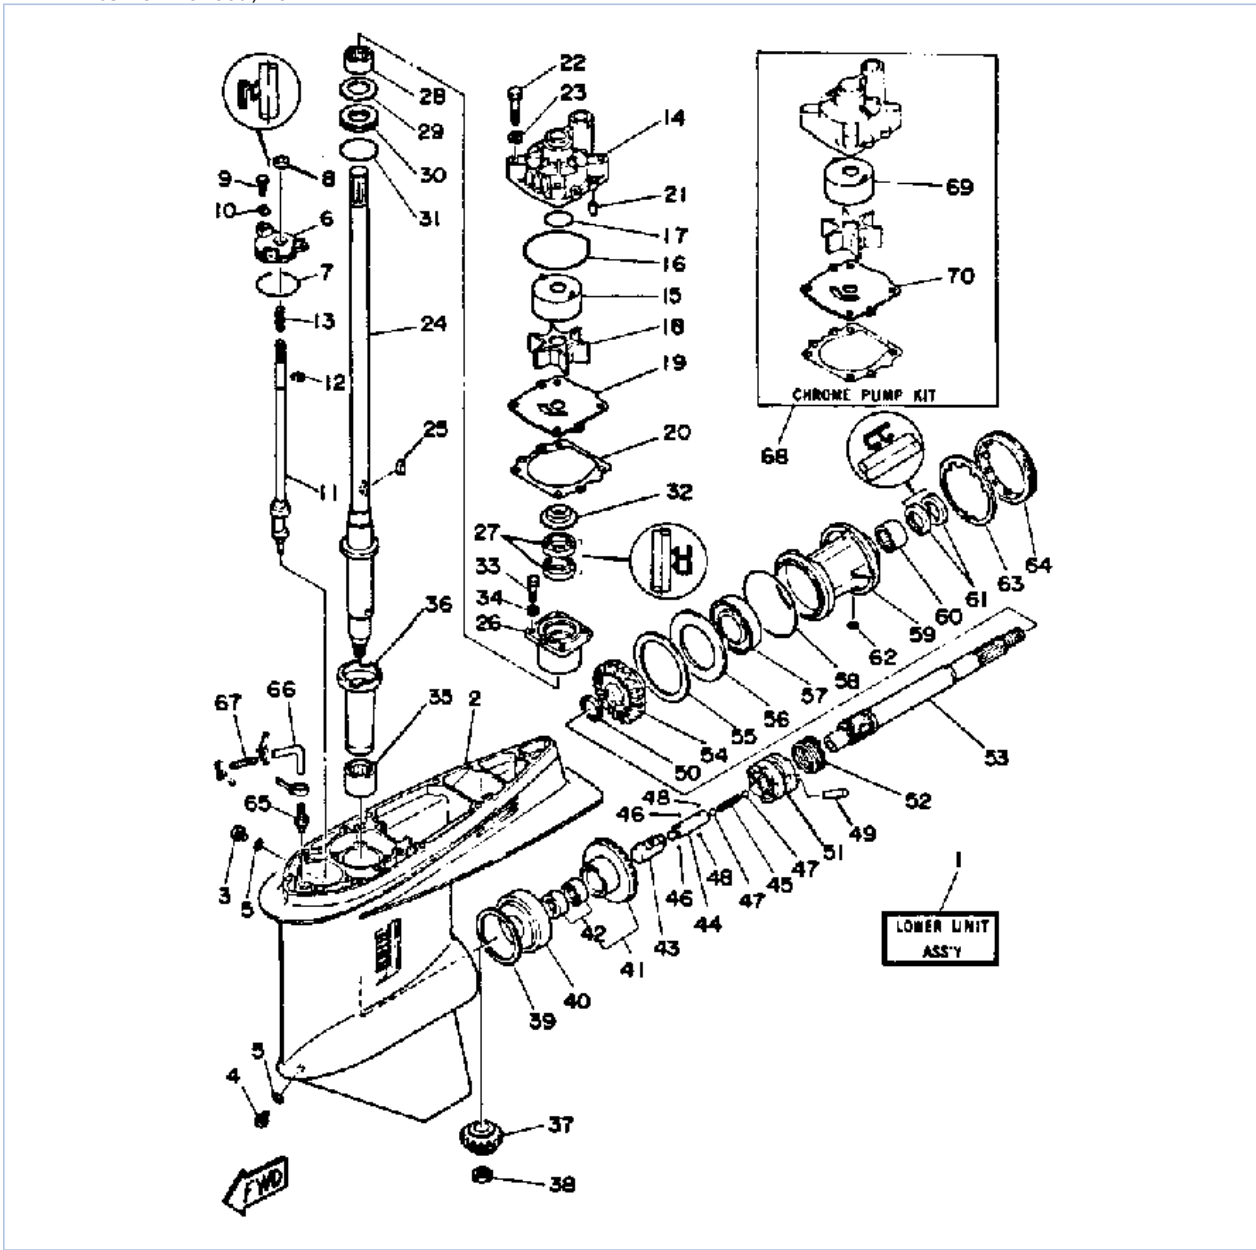

V6SPECIALXJ 1986 / LOWER DRIVE 1

©2013 Yamaha Motor Corporation, U.S.A. All rights reserved.

Part List

V6SPECIALXJ 1986 / LOWER DRIVE 1

REF - NO	PART NUMBER	PART NAME	QUANTITY	REMARKS
1	6G7-45300-10-KT	6G7-LWR UNIT KIT (REF.#2~67) (6G7-45300-10-EK)	1	U.R. LONG
1	6G7-45300-20-KT	6G7-LWR.UNIT KIT (REF.#2~67) (6G7-45300-20-EK)	1	U.R. ULTRA LONG
2	6G5-45301-00-EK	LOWER CASING	1	
3	90340-08M04-00	PLUG, STRAIGHT SCREW	1	
4	688-45341-00-00	PLUG, DRAIN	1	
5	90430-08020-00	.GASKET	2	
6	6E5-45321-00-00	PLATE	1	
7	93210-58677-00	O-RING	1	
8	93106-09014-00	.OIL SEAL	1	
9	97395-06020-00	BOLT, HEXAGON	3	
10	90209-06M04-00	WASHER	3	
11	6G5-44150-01-00	SHIFT CAM ASSY	1	
12	99001-08600-00	CIRCLIP	1	
13	90501-11M10-00	SPRING, COMPRESSION	1	
14	6E5-44311-00-00	HOUSING, WATER PUMP	1	
15	6E5-44322-00-00	INSERT, CARTRIDGE	1	
16	93210-86M38-00	.O-RING	1	
17	93210-37M67-00	O-RING	1	
18	6E5-44352-00-00	IMPELLER	1	
19	6G5-44323-00-00	.OUTER PLATE, CARTRIDGE	1	
20	6E5-44315-00-00	GASKET, WATER PUMP	1	
21	93606-12019-00	.PIN, DOWEL	1	
22	97395-08045-00	BOLT	4	
23	90209-08M02-00	WASHER	4	
24	6G5-45501-01-00	DRIVE SHAFT COMP.	1	U.R. LONG
24	6G5-45501-21-00	DRIVE SHAFT COMP.	1	U.R. ULTRA LONG
25	90280-04M05-00	.KEY, WOODRUFF	1	
26	6E5-45331-00-94	HOUSING, BEARING	1	
27	93101-28M16-00	.OIL SEAL	2	
28	93317-330U2-00	BEARING	1	
29	6E5-45587-00-05	SHIM 3	1	U.R.
29	6E5-45587-00-08	SHIM 3	1	U.R.
29	6E5-45587-01-12	SHIM (T:0.12MM)	1	U.R.
29	6E5-45587-01-30	SHIM (T:0.30MM)	1	U.R.
29	6E5-45587-01-50	SHIM (T:0.50MM)	1	U.R.
30	93341-930U0-00	BEARING, THRUST	1	
31	93210-54534-00	O-RING	1	
32	6E5-45344-00-00	COVER, OIL SEAL	1	
33	97395-08025-00	BOLT	4	
34	92990-08600-00	.WASHER, PLATE	4	
35	93311-928U5-00	BEARING	1	
36	6E5-45536-00-00	SLEEVE, DRIVE SHAFT	1	
37	6G7-45551-00-00	PINION	1	
38	90170-16M01-00	NUT	1	
39	6G5-45567-00-05	SHIM	1	U.R.
39	6G5-45567-00-08	SHIM	1	U.R.
39	6G5-45567-01-12	SHIM (T:0.12MM)	1	U.R.
39	6G5-45567-01-30	SHIM (T:0.30MM)	1	U.R.
39	6G5-45567-01-50	SHIM (T:0.50MM)	1	U.R.
40	93332-000V3-00	BEARING	1	
41	6G7-45560-00-00	GEAR 1 ASSEMBLY	1