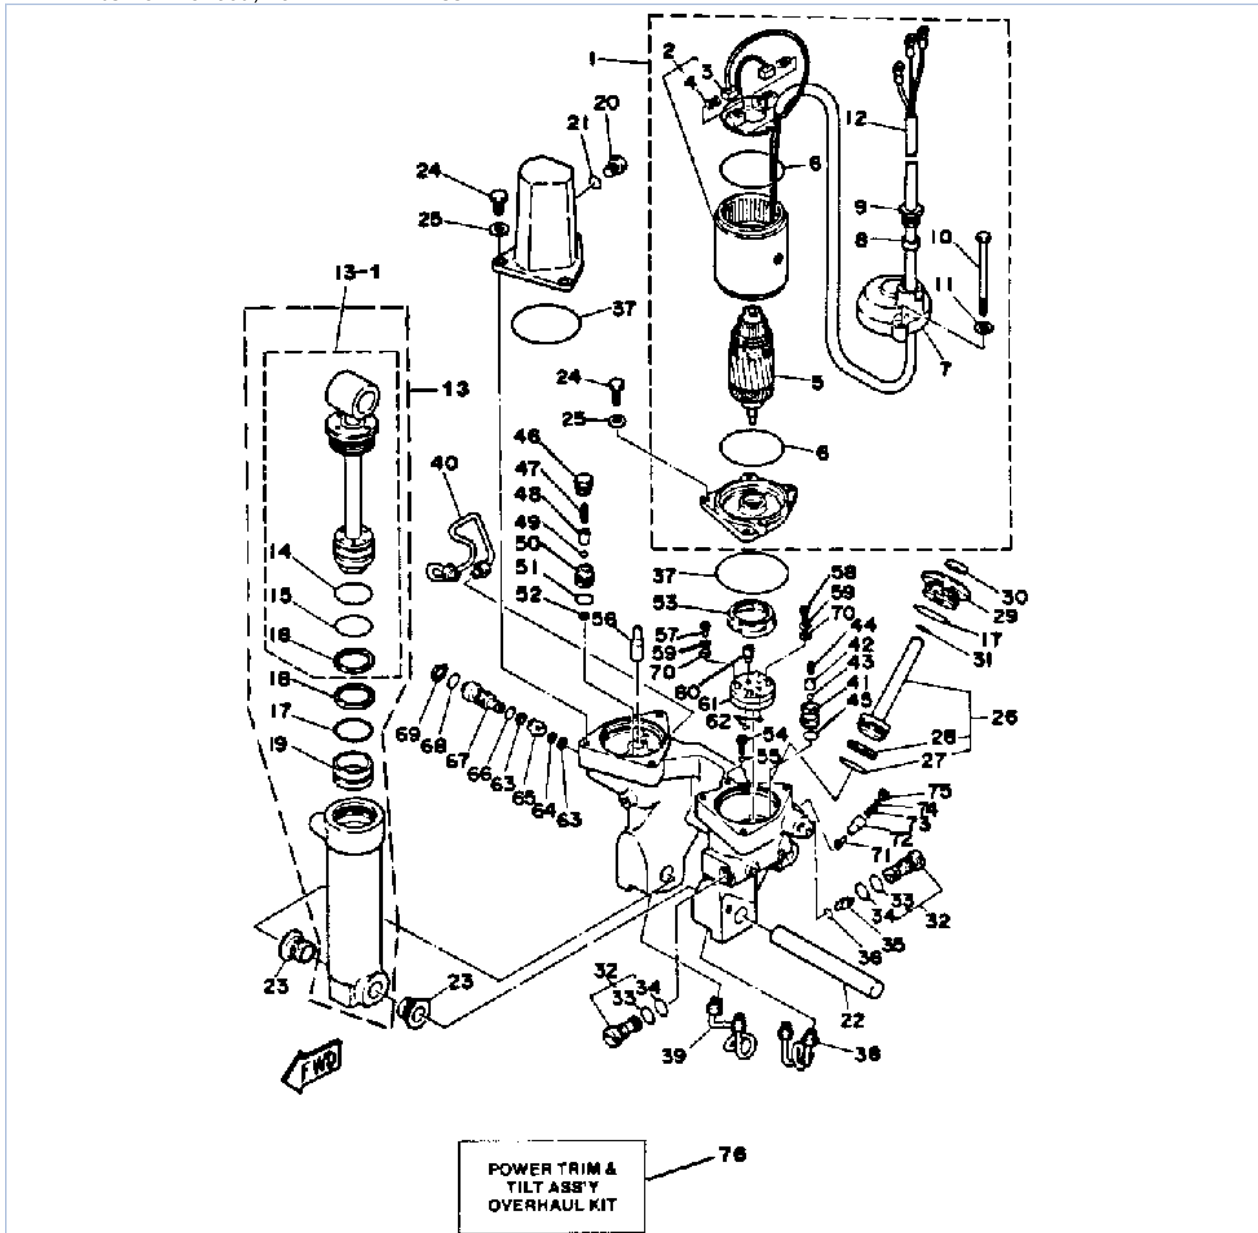

V6SPECIALXJ 1986 / POWER TRIM TILT ASSY

©2013 Yamaha Motor Corporation, U.S.A. All rights reserved.

Part List

V6SPECIALXJ 1986 / POWER TRIM TILT ASSY

REF - NO	PART NUMBER	PART NAME	QUANTITY	REMARKS
1	6E5-43880-01-00	.MOTOR ASSEMBLY	1	
2	6E5-43804-00-00	..STATOR ASSEMBLY	1	
3	6E5-43891-00-00	..BRUSH 1	2	
4	90501-05M54-00	..SPRING	2	
5	6E5-43805-00-00	..ARMATURE ASSEMBLY	1	
6	93210-71M76-00	..O-RING	2	
7	6E5-43884-00-00	..FRAME, COMMUTATOR END	1	
8	6E5-43885-00-00	..GROMMET	1	
9	6E5-43886-00-00	..BOLT	1	
10	6E5-43887-00-00	..BOLT	2	
11	90201-05M01-00	..WASHER	2	
12	6E5-43807-01-00	..WIRE SUB ASSEMBLY	1	
13	6E5-4380E-02-00	.TILT CYLINDER ASSEMBLY (86) (6E5-4380E-00)	1	
13	6E5-43810-03-00	..PISTON SUB-ASSEMBLY (6E5-43810-02)	1	
14	6E5-43861-00-00	..O-RING	1	
15	6E5-43862-00-00	..O-RING	1	
16	6E5-43872-00-00	..RING, BACK UP	1	
17	6E5-43862-00-00	..O-RING	3	
18	6E5-43872-00-00	..RING, BACK UP	1	
19	6E5-43814-01-00	..PISTON, FREE	1	
20	6E5-43800-06-EK	POWER TRIM & TILT ASSY	1	
20	6E5-43829-00-00	.PLUG, RESERVOIR	1	
21	6E5-43863-00-00	.O-RING	1	
22	6E5-43818-00-00	.PIN, LOWER SHOCK MOUNT	1	
23	90386-18M14-00	.BUSH	2	
24	[90-10106-M8-50	.UNAVAILABLE IN PRICE BOOK	6	
25	90209-06M09-00	.WASHER	6	
26	6E5-43820-02-00	.PISTON SUB ASSEMBLY	2	
27	6E5-43864-00-00	..O-RING	1	
28	6E5-43874-01-00	..RING, BACK UP	1	
29	6E5-43821-01-00	.SCREW, TRIM CYLINDER END	2	
30	6E5-43822-01-00	.SEAL, TRIM DUST	2	
31	6E5-43865-00-00	.O-RING	2	
32	6E5-43802-00-00	.VALVE SUB ASSEMBLY	2	
33	6E5-43866-00-00	..O-RING	1	
34	6E5-43867-00-00	..O-RING	1	
35	6E5-43841-01-00	.PISTON, SHUTTLE	1	
36	6E5-43868-00-00	.O-RING	1	
37	6E5-43869-00-00	.O-RING	2	
38	6E5-43833-01-00	.PIPE	1	
39	6E5-43834-01-00	.PIPE	1	
40	6E5-43835-01-00	.PIPE	1	
41	6E5-43851-01-00	.SEAT, RELIEF VALVE	1	
42	6E5-43844-02-00	.PIN, VALVE SUPPORT	1	
43	6E5-43858-00-00	.BALL	1	
44	6E5-43856-00-00	.SPRING, DOWN RELIEF	1	
45	6E5-43883-00-00	.O-RING	1	
46	6E5-43843-00-00	.SCREW, VALVE LOCK	1	
47	6E5-43855-00-00	.SPRING, UP RELIEF	1	
48	6E5-43859-00-00	.PIN, VALVE SUPPORT	1	
49	6E5-43877-01-00	.BALL	1