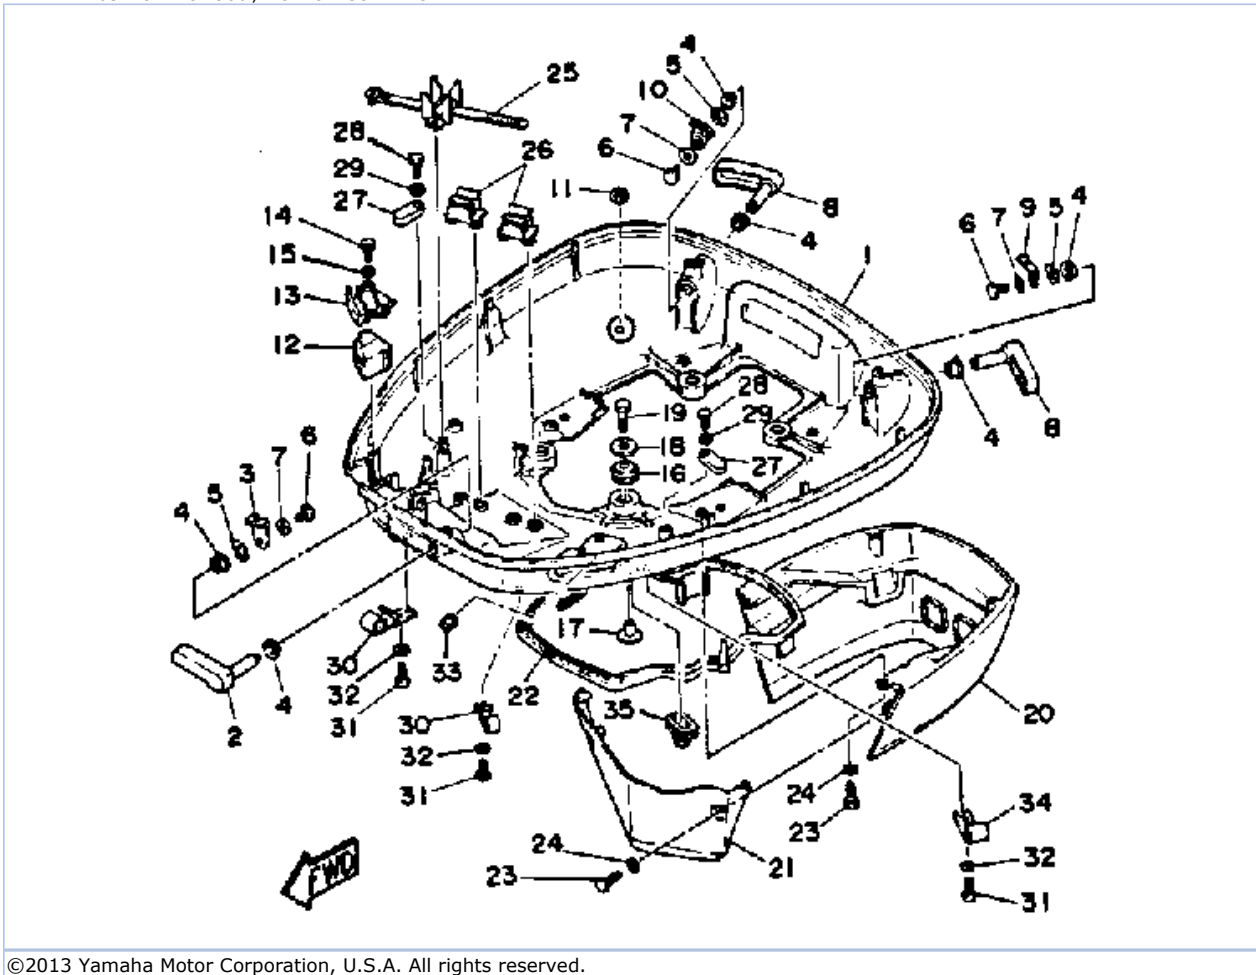

V6SPECIALXJ 1986 / BOTTOM COWLING

©2013 Yamaha Motor Corporation, U.S.A. All rights reserved.

Part List

V6SPECIALXJ 1986 / BOTTOM COWLING

REF - NO	PART NUMBER	PART NAME	QUANTITY	REMARKS
1	6E5-W4271-41-EK	COWLING, BOTTOM	1	
2	688-42815-00-EK	LEVER, CLAMP	1	
3	688-42816-00-00	LEVER, CLAMP	1	
4	90386-13M38-00	BUSH	6	
5	90206-13M10-00	WASHER, WAVE	3	
6	97395-06012-00	BOLT	3	
7	90201-06M02-00	WASHER, PLATE	3	
8	6E5-42817-00-EK	LEVER, CLAMP 3	2	
9	6G5-42816-00-00	LEVER, CLAMP	1	
10	6E5-42816-01-00	LEVER, CLAMP	1	
11	6E5-44391-00-00	NIPPLE, HOSE	1	
12	6E5-42725-11-00	GROMMET	1	
13	6E5-42738-00-5B	PLATE, FITTING	1	
14	97313-06016-00	BOLT, HEXAGON	2	
15	92990-06600-00	WASHER, PLATE	2	
16	90480-22M15-00	GROMMET	4	
17	90387-08M37-00	COLLAR	4	
18	90201-08M54-00	WASHER, PLATE	4	
19	97095-08035-00	BOLT	4	
20	6E5-42741-00-EK	APRON	1	
21	6E5-42771-00-EK	APRON	1	
22	6E5-42716-00-00	RUBBER, SEAL 1	1	
23	97395-06020-00	BOLT, HEXAGON	6	
24	92990-06600-00	WASHER, PLATE	6	
25	688-82594-00-00	CLAMP	1	
26	6E5-82594-00-00	CLAMP	2	
27	6E5-82588-00-00	PLATE	2	
28	97313-06020-00	BOLT, HEXAGON	2	
29	92990-06600-00	WASHER, PLATE	2	
30	6E5-24367-01-00	CLAMP, FUEL PIPE 2	2	
31	90157-06M01-00	SCREW, PAN HEAD	3	
32	92990-06600-00	WASHER, PLATE	3	
33	90480-13M24-00	GROMMET	1	
34	6E5-24367-10-00	CLAMP, FUEL PIPE 2	1	
35	688-42726-10-00	GROMMET	1	

Part Notes

V6SPECIALXJ 1986 / BOTTOM COWLING

PART NUMBER	NOTE TEXT
92990-06600-00	OEM: This part number is among the Top 100 Most Popular Marine Maintenance Parts as of August 2013.
92990-06600-00	OEM: This part number is among the Top 100 Most Popular Marine Maintenance Parts as of August 2013.
92990-06600-00	OEM: This part number is among the Top 100 Most Popular Marine Maintenance Parts as of August 2013.
92990-06600-00	OEM: This part number is among the Top 100 Most Popular Marine Maintenance Parts as of August 2013.

©2013 Yamaha Motor Corporation, U.S.A. All rights reserved.