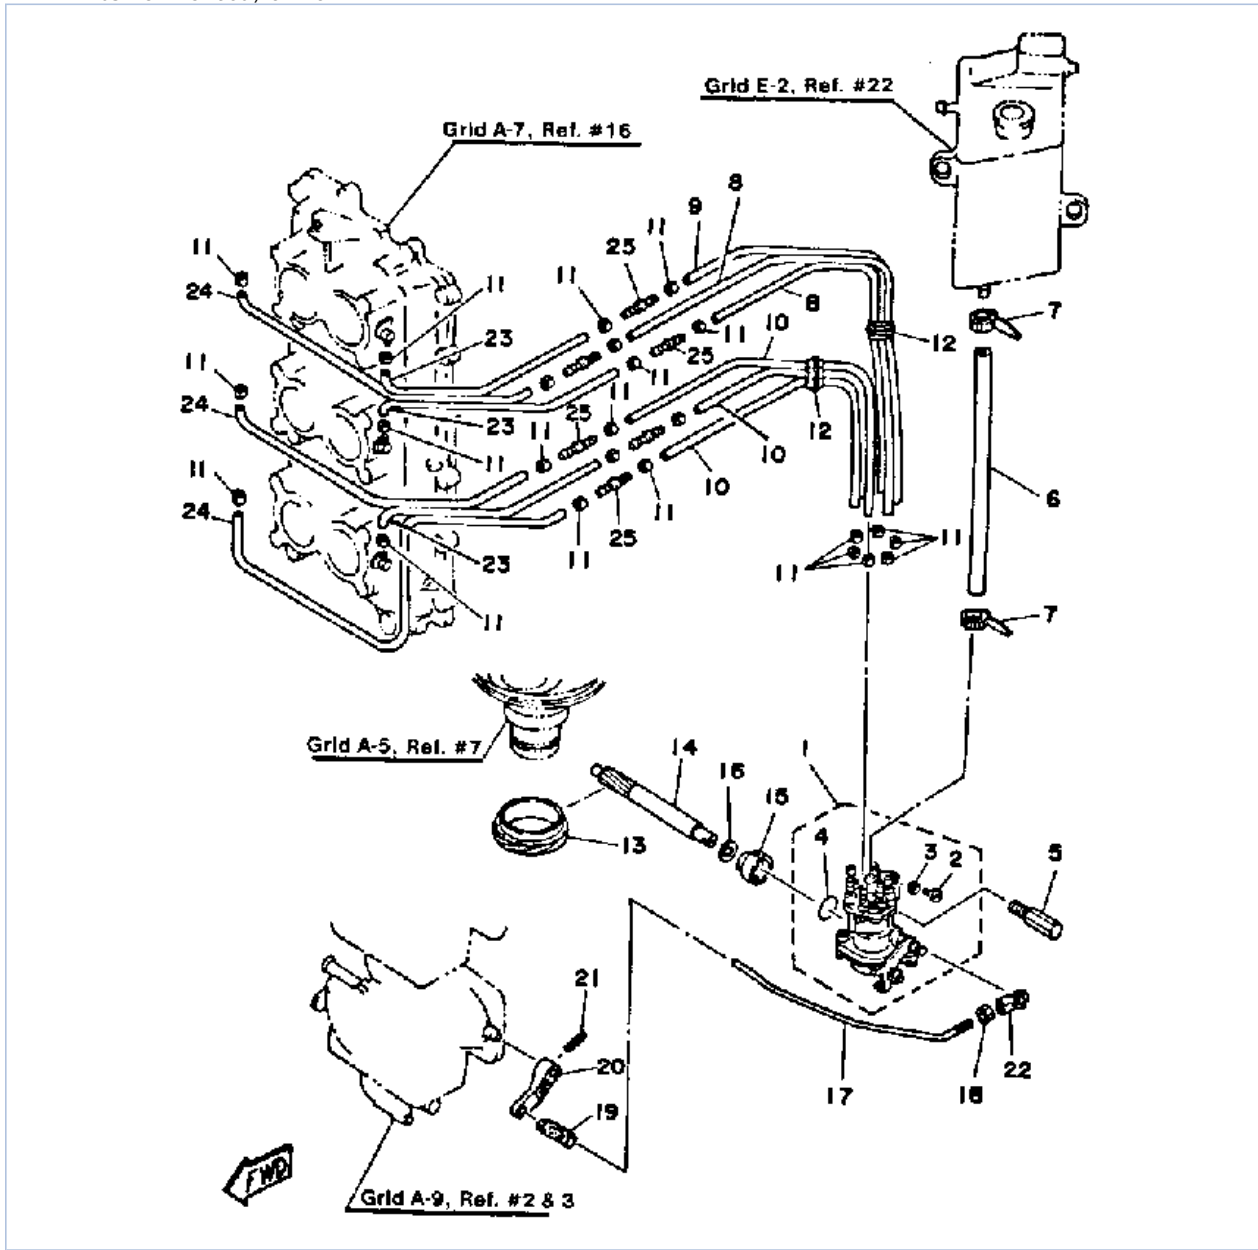

V6SPECIALXJ 1986 / OIL PUMP

©2013 Yamaha Motor Corporation, U.S.A. All rights reserved.

Part List

V6SPECIALXJ 1986 / OIL PUMP

REF - NO	PART NUMBER	PART NAME	QUANTITY	REMARKS
1	6G6-W1320-00-00	OIL INJECTION PUMP ASSY (6G6-13200-01-00)	1	
2	6E5-13471-01-00	.PLUG, DRAIN	1	
3	6E5-13475-00-00	.GASKET	1	
4	6E5-14562-00-00	.O-RING	1	
5	90109-06M23-00	BOLT	2	
6	(90445-12M65-00)	HOSE	1	
7	90465-11M10-00	CLAMP	2	
8	90445-07M73-00	HOSE	2	
9	90445-07M85-00	HOSE (L330)	1	
10	90445-07M83-00	HOSE (L150)	3	
11	90468-07M02-00	CLIP	24	
12	90464-07M05-00	CLAMP	2	
13	6E5-11536-00-00	GEAR, DRIVEN	1	
14	6E5-11537-02-00	GEAR, DRIVEN	1	
15	6E5-13117-01-00	COLLAR, DISTANCE	1	
16	90201-08M93-00	WASHER, PLATE	1	
17	6E5-41241-00-00	ROD, LINK	1	
18	95380-05600-00	NUT	1	
19	6R5-41237-00-00	JOINT, LINK	1	
20	6E5-14276-01-00	LEVER	1	
21	91690-30016-00	PIN, SPRING	1	
22	6H1-41237-00-00	JOINT, LINK	1	
23	90445-07M87-00	HOSE (L110)	3	
24	90445-07M96-00	HOSE (L310)	3	
25	6E5-13132-00-00	JOINT	6	

Part Notes

V6SPECIALXJ 1986 / OIL PUMP

PART NUMBER	NOTE TEXT
6H1-41237-00-00	OEM: This part number is among the Top 100 Most Popular Marine Maintenance Parts as of August 2013.

©2013 Yamaha Motor Corporation, U.S.A. All rights reserved.