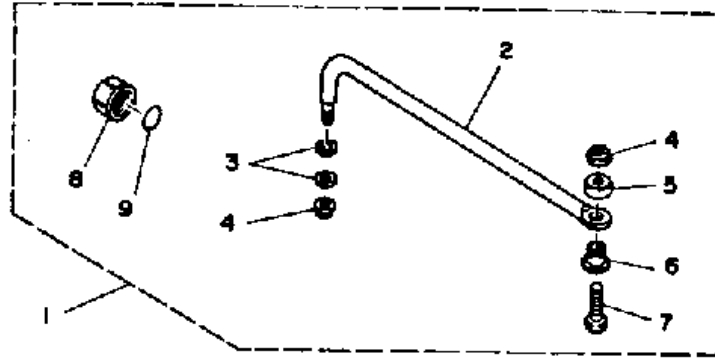

V6SPECIALXJ 1986 / STEERING GUIDE ATTACHMENT

©2013 Yamaha Motor Corporation, U.S.A. All rights reserved.

Part List

V6SPECIALXJ 1986 / STEERING GUIDE ATTACHMENT

REF - NO	PART NUMBER	PART NAME	QUANTITY	REMARKS
1	6E5-61350-01-00	STEERING GUIDE ATTACHMENT KIT	1	
2	6E5-61351-00-00	.ROD, STEERING LINK	1	
3	90201-10M20-00	.WASHER, PLATE	2	
4	90185-09M01-00	.NUT, SELF-LOCKING	2	
5	90560-12M01-00	.SPACER	1	
6	90387-10M61-00	.COLLAR	1	
7	6E5-61355-00-00	.BOLT	1	
8	6E5-43145-00-00	.CAP, CLAMP BRACKET	1	
9	93210-16275-00	.O-RING	1