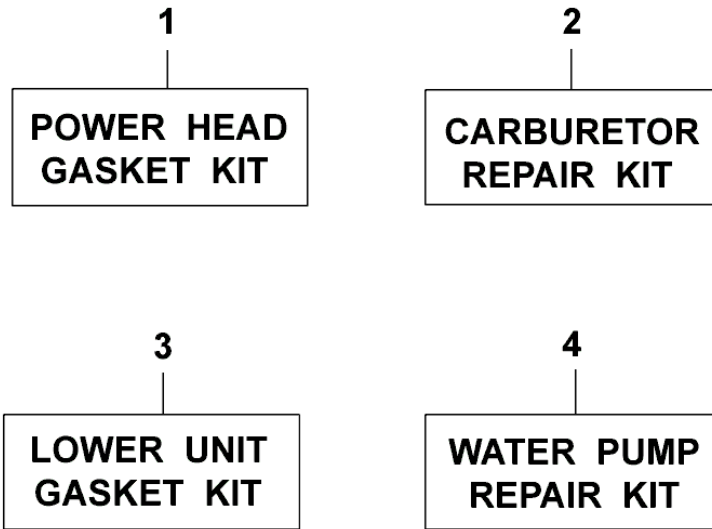

V6SPECIALXJ 1986 / REPAIR KIT

©2013 Yamaha Motor Corporation, U.S.A. All rights reserved.

Part List

V6SPECIALXJ 1986 / REPAIR KIT

REF - NO	PART NUMBER	PART NAME	QUANTITY	REMARKS
1	6G5-W0001-03-00	POWER HEAD GASKET KIT	1	
2	6E5-W0093-06-00	CARBURETOR REPAIR KIT	1	LJ:301321-UP XJ :701657-UP
2	6G5-W0093-02-00	CARBURETOR REPAIR KIT	1	
3	6G5-W0001-21-00	LOWER UNIT GASKET KIT	1	
4	6G5-W0078-01-00	WATER PUMP REPAIR KIT	1	

©2013 Yamaha Motor Corporation, U.S.A. All rights reserved.