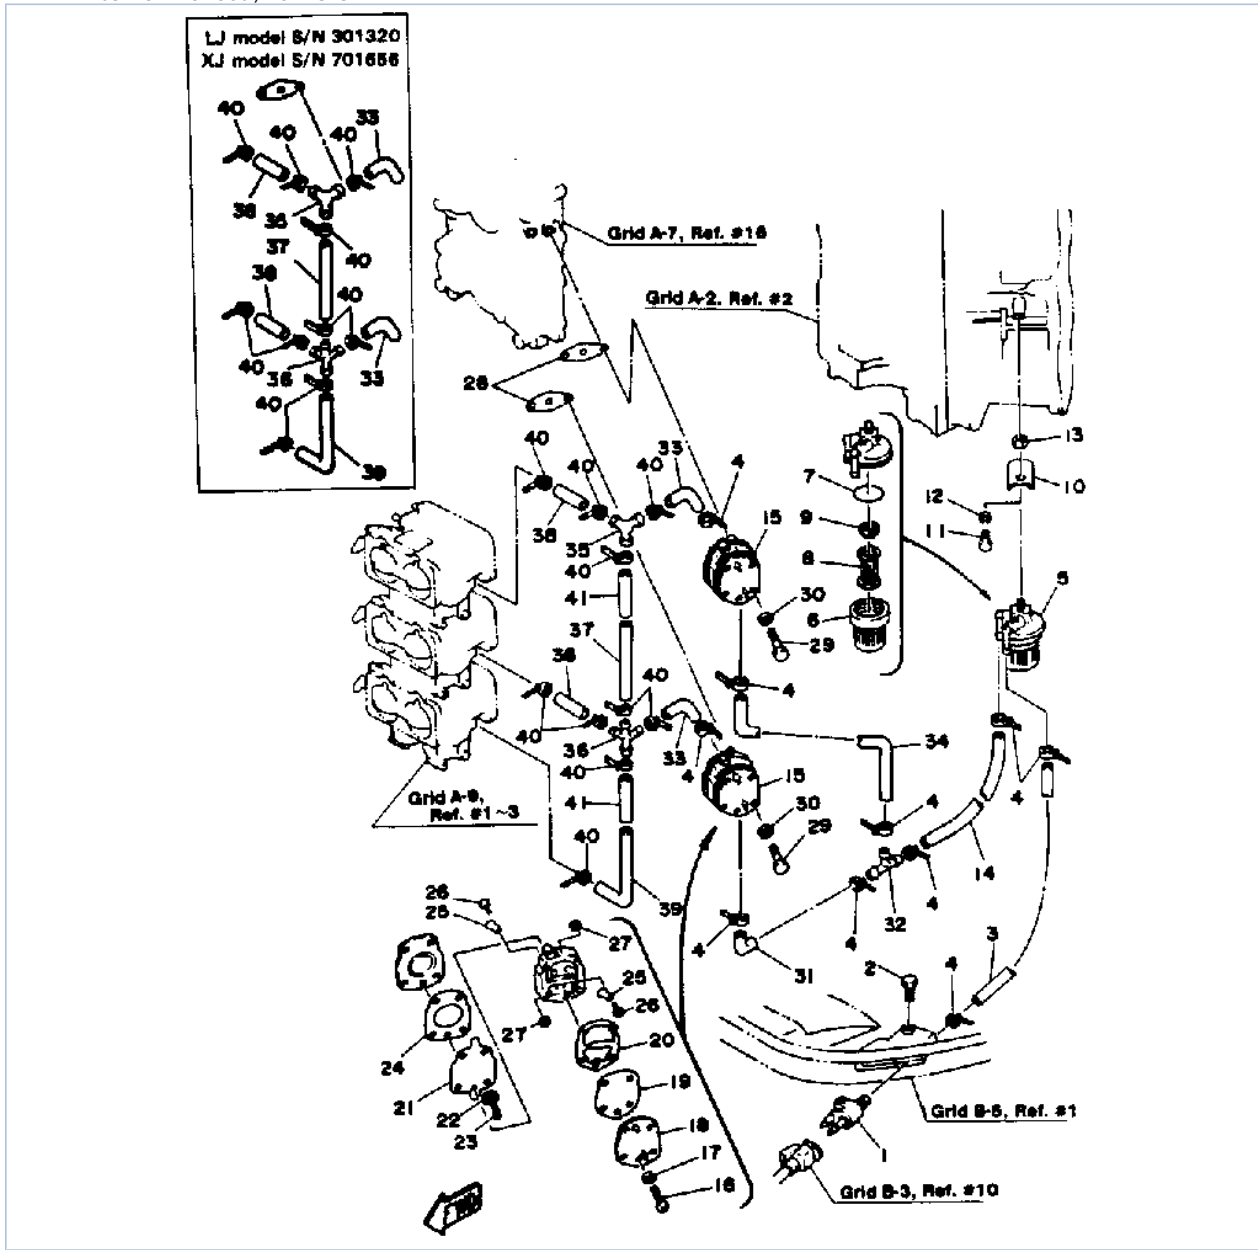

V6SPECIALXJ 1986 / FUEL SYSTEM

©2013 Yamaha Motor Corporation, U.S.A. All rights reserved.

Part List

V6SPECIALXJ 1986 / FUEL SYSTEM

REF - NO	PART NUMBER	PART NAME	QUANTITY	REMARKS
1	6E5-24304-10-00	FUEL PIPE JOINT COMP. 1	1	
2	97313-06020-00	BOLT, HEXAGON	1	
3	6G5-24313-00-00	PIPE 3	1	
4	90465-11M10-00	CLAMP	10	LL
5	6E5-24560-00-00	FILTER ASSY	1	
6	655-24521-01-00	.CUP, FILTER	1	
7	93210-37M25-00	.O-RING	1	
8	6F5-24563-00-00	.ELEMENT, FILTER	1	
9	655-24564-00-00	.GASKET	1	
10	648-24566-01-00	BRACKET, FILTER	1	
11	97313-06014-00	BOLT, HEXAGON	1	
12	92995-06100-00	WASHER, SPRING	1	
13	95333-08600-00	NUT	1	
14	6G5-24314-00-00	PIPE 4	1	
15	6E5-24410-03-00	FUEL PUMP ASSY	2	
16	98580-05035-00	.SCREW, PAN HEAD	3	
17	92990-05600-00	.WASHER, PLATE	3	
18	6E5-24413-00-00	.BODY 2	1	
19	6E5-24471-00-00	.DIAPHRAGM	1	
20	6E5-24435-00-00	.GASKET, BODY 2	1	
21	6E5-24411-00-00	.DIAPHRAGM	1	
22	648-24424-00-00	.SEAT, SPRING	1	
23	6E5-24423-00-00	.SPRING, DIAPHRAGM	1	
24	6E5-24434-02-00	.GASKET, BODY	1	
25	6A0-24421-01-00	.VALVE, CHECK	4	
26	98580-03008-00	.SCREW, PAN HEAD	4	
27	98813-03100-00	.NUT	4	
28	650-24431-A0-00	GASKET, FUEL PUMP 1	2	
29	97313-06050-00	BOLT	4	
30	92990-06600-00	WASHER, PLATE	4	
31	6E5-24315-00-00	PIPE 5	1	
32	6E5-24378-00-00	PIPE, JOINT 3	1	
33	6G5-24316-00-00	PIPE 6	2	
33	6G5-24316-10-00	PIPE 6	2	SEE NOTE
34	6G5-24315-00-00	PIPE 5	1	
35	6G5-24376-00-00	PIPE, JOINT 1	1	
36	6G5-24377-00-00	PIPE, JOINT 2	1	
37	6G5-24317-01-00	PIPE 7	1	
38	6G5-24318-00-00	PIPE, OVERFLOW	2	
38	6G5-24318-10-00	PIPE, OVERFLOW	2	SEE NOTE
39	6G5-24319-10-00	PIPE, OIL	2	SEE NOTE
39	6G5-24319-00-00	PIPE, OIL	1	
40	90465-11M10-00	CLAMP	10	
41	90446-15M07-00	HOSE (L60)	2	SEE NOTE

Part Notes

V6SPECIALXJ 1986 / FUEL SYSTEM

PART NUMBER		NOTE TEXT
92995-06100-00		OEM: This part number is among the Top 100 Most Popular Marine Maintenance Parts as of August 2013.
6E5-24410-03-00		OEM: This part number is among the Top 100 Most Popular Marine Maintenance Parts as of August 2013.
650-24431-A0-00		OEM: This part number is among the Top 100 Most Popular Marine Maintenance Parts as of August 2013.