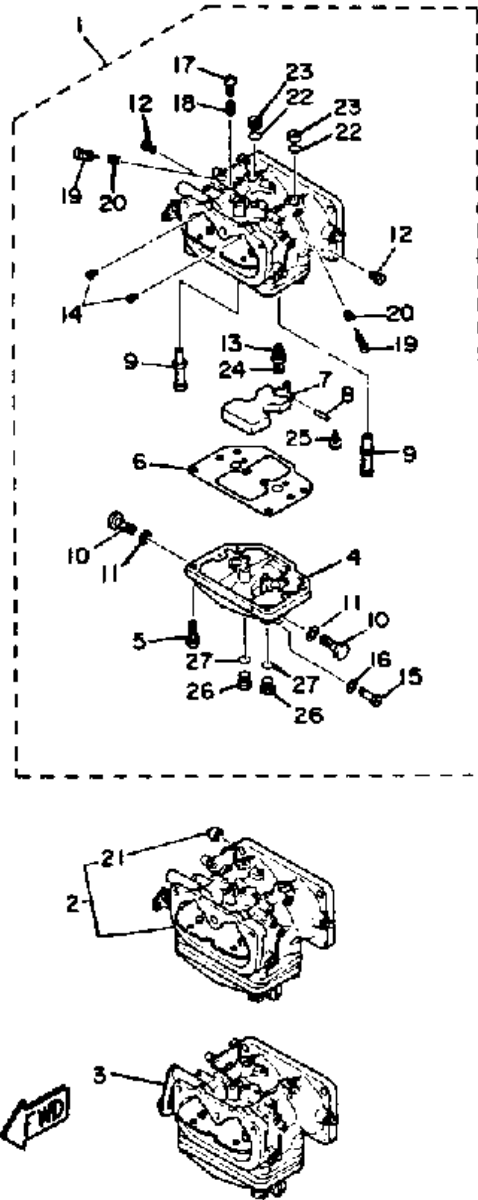

V6SPECIALXJ 1986 / CARBURETOR

©2013 Yamaha Motor Corporation, U.S.A. All rights reserved.

Part List

V6SPECIALXJ 1986 / CARBURETOR

REF - NO	PART NUMBER	PART NAME	QUANTITY	REMARKS
1	6G7-14301-01-00	CARBURETOR (UPPER) (UPPER)	1	
2	6G7-14302-01-00	CARBURETOR (CENTER) (CENTER)	1	
3	6G7-14303-01-00	CARBURETOR (LOWER) (LOWER)	1	
4	6G4-14381-01-00	.BODY, FLOAT CHAMBER	3	
5	98580-05018-00	.SCREW, PAN HEAD	12	
6	6E5-14384-02-00	.GASKET, FLOAT CHAMBER	3	
7	6G4-14385-00-00	.FLOAT ASSEMBLY	3	
8	6E5-14386-01-00	.PIN, FLOAT	3	
9	6G7-14341-01-00	.NOZZLE, MAIN	6	
10	6E5-14343-88-00	.JET, MAIN 175	6	
11	1J2-14398-00-00	.GASKET	6	
12	6G4-14342-45-00	.JET, PILOT 90 (90)	6	
13	6G4-14390-17-00	.VALVE SEAT ASSEMBLY	3	
14	6E5-14347-25-00	.JET, AIR SLOW	6	
15	6E5-14383-00-00	.SCREW, DRAIN	3	
16	6E5-14398-00-00	.GASKET	3	
17	650-14321-00-00	.SCREW, THROTTLE (UPPER)	1	
18	647-14334-00-00	.SPRING	1	
19	6F5-14323-01-00	.SCREW, AIR ADJUSTING	6	
20	650-14223-00-00	.SPRING, DRAIN VALVE	6	
21	682-41291-00-00	.BUSHING	1	
22	617-24565-00-00	.GASKET	6	
23	6G5-14328-00-00	.SCREW, PILOT STOP	6	
24	367-14195-00-00	.GASKET	3	
25	98901-04010-00	.SCREW, BIND	3	
26	6A4-14394-00-00	.DRAIN, SCREW	6	
27	652-14397-00-00	.O-RING	6