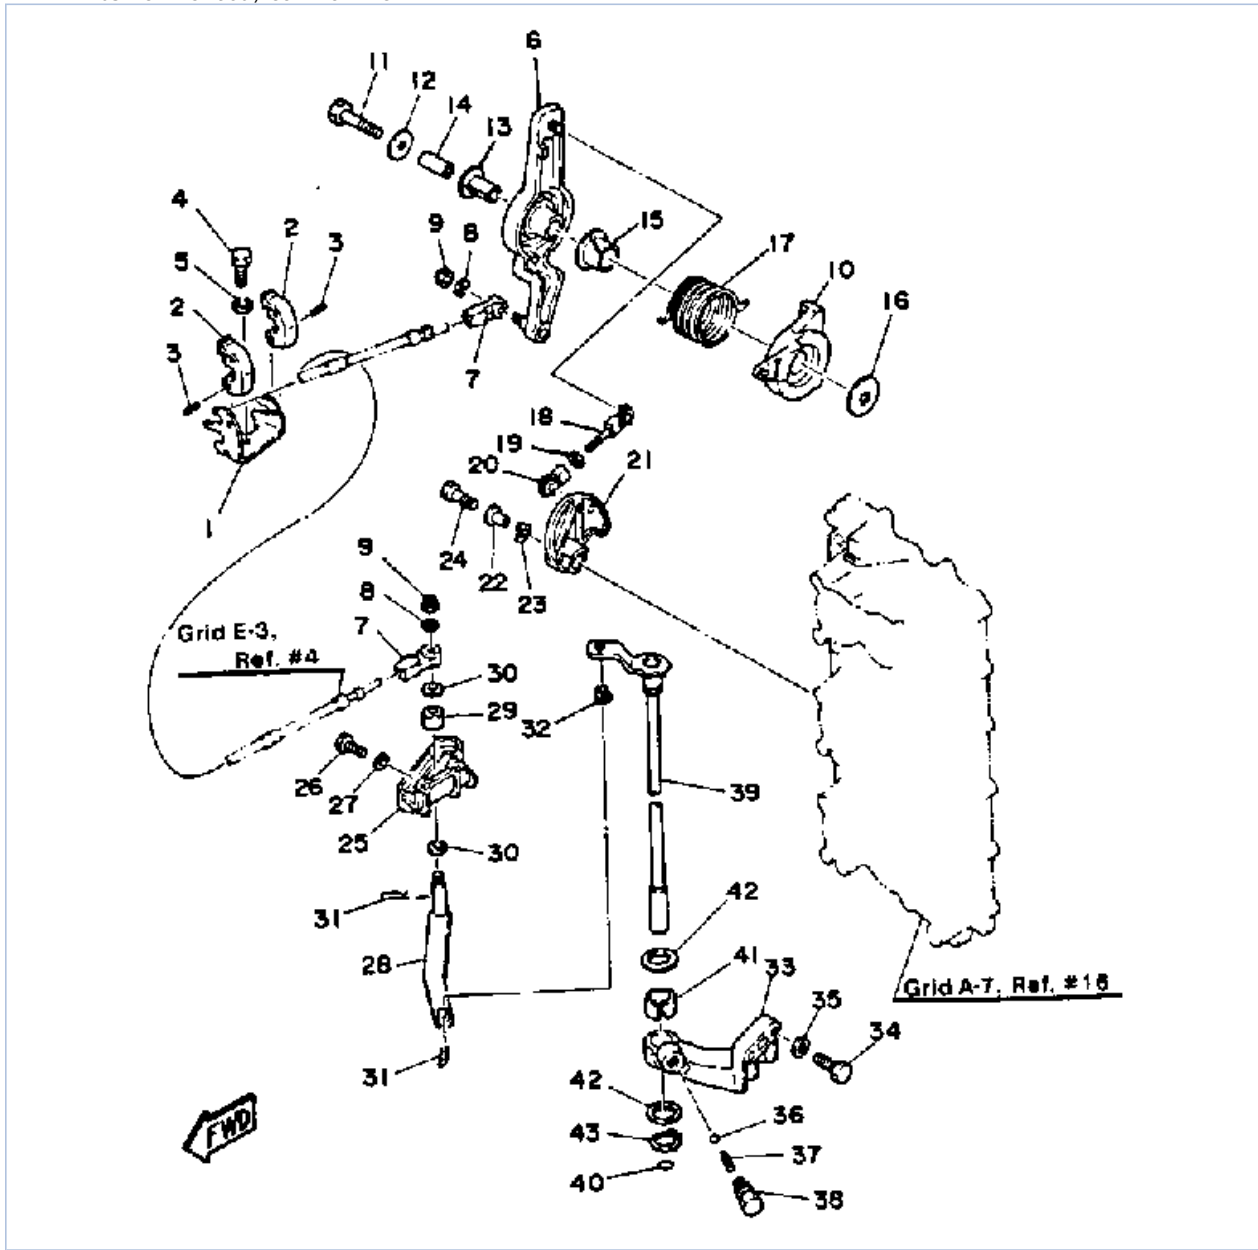

V6SPECIALXJ 1986 / CONTROL ENGINE

©2013 Yamaha Motor Corporation, U.S.A. All rights reserved.

Part List

V6SPECIALXJ 1986 / CONTROL ENGINE

REF - NO	PART NUMBER	PART NAME	QUANTITY	REMARKS
1	6E5-48531-00-00	BRACKET, REMOTE CONTROL 1	1	
2	6E5-48538-00-00	CLAMP, CABLE	2	
3	91690-30012-00	PIN, SPRING	2	
4	97313-08020-00	BOLT, HEXAGON	1	
5	92990-08100-00	WASHER, SPRING	1	
6	61H-41632-00-94	LEVER, MAGNETO CONTROL (6G5-41632-01-94)	1	
7	6E5-48344-00-00	CABLE END, REMOTE CONTROL	2	
8	92990-06200-00	..WASHER, PLAIN	2	
9	90185-06062-00	NUT, SELF-LOCKING	2	
10	6G7-41631-00-94	LEVER, MAGNETO CONT	1	
11	97313-08045-00	BOLT, HEXAGON	1	
12	90201-08M54-00	WASHER, PLATE	1	
13	90386-12089-00	BUSH	1	
14	90387-08M16-00	COLLAR	1	
15	90386-22M13-00	BUSH	1	
16	90201-08M13-00	WASHER, PLATE	1	
17	90508-29M12-00	SPRING, TORSION	1	
18	6G5-41211-01-00	LINK, ACCEL.	1	
19	95380-05600-00	NUT	1	
20	6H1-41237-00-00	JOINT, LINK	1	
21	6G7-41213-00-00	CAM, ACCEL.	1	
22	90387-06M29-00	COLLAR	1	
23	90206-10M04-00	WASHER, WAVE	1	
24	97313-06025-00	BOLT	1	
25	6E5-44117-00-94	BRACKET	1	
26	97313-06020-0	UNAVAILABLE IN PRICE BOOK	2	
27	92990-06600-00	WASHER, PLATE	2	
28	6E5-44121-00-00	LEVER, SHIFT ROD	1	
29	6E5-44122-00-00	BUSHING, SHIFT ROD LEVER	1	
30	90202-08M20-00	WASHER, PLATE	2	
31	90468-18008-00	CLIP	2	
32	90386-06M12-00	BUSH	1	
33	6E5-44118-01-94	BRACKET	1	
34	97313-08030-00	BOLT	2	
35	92990-08600-00	.WASHER, PLATE	2	
36	93501-04M02-00	BALL	1	
37	90501-12082-00	SPRING, COMPRESSION	1	
38	648-42715-00-00	BUSHING	1	
39	6E5-44120-02-00	HANDEL, GEAR SHIFT ASSEMBLY	1	U.R. LONG
39	6E5-44120-22-00	HANDEL, GEAR SHIFT ASSEMBLY	1	U.R. ULTRA LONG
40	93210-09350-00	O-RING	1	
41	90386-16M66-00	BUSH	1	
42	90202-16061-00	WASHER, PLATE	2	
43	99009-16400-00	CIRCLIP	1	

Part Notes

V6SPECIALXJ 1986 / CONTROL ENGINE

PART NUMBER	NOTE TEXT
6H1-41237-00-00	OEM: This part number is among the Top 100 Most Popular Marine Maintenance Parts as of August 2013.