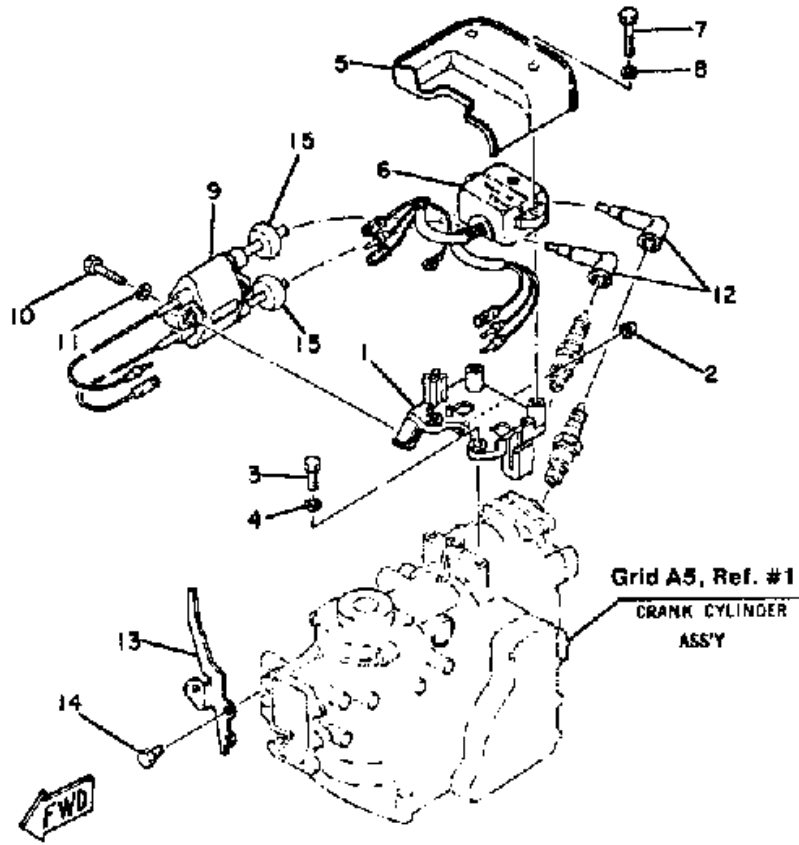

15ELN 1984 / ELECTRIC PARTS

©2014 Yamaha Motor Corporation, U.S.A. All rights reserved.

Part List

15ELN 1984 / ELECTRIC PARTS

REF - NO	PART NUMBER	PART NAME	QUANTITY	REMARKS
1	6E7-85542-00-94	BRACKET	1	
2	6E7-82317-00-00	DAMPER, IGNITION COIL	2	
3	97313-06020-00	BOLT, HEXAGON	2	
4	92990-06600-00	WASHER, PLATE	2	
5	6E7-81916-00-00	COVER, TERMINAL	1	
6	695-85540-11-00	C.D.I. UNIT ASSEMBLY	1	
7	97313-06030-00	BOLT	2	
8	92990-06200-00	WASHER, PLAIN	2	
9	6E7-85570-19-00	IGNITION COIL ASSEMBLY	1	
10	97313-06030-00	BOLT	2	
11	92990-06600-00	WASHER, PLATE	2	
12	663-82370-01-00	PLUG CAP ASSY	2	
13	682-81332-02-00	PLATE, TIMING	1	
14	97313-06014-00	BOLT, HEXAGON	2	
15	90480-25161-00	GROMMET	2	

Part Notes

15ELN 1984 / ELECTRIC PARTS

PART NUMBER	NOTE TEXT
92990-06600-00	OEM: This part number is among the Top 100 Most Popular Marine Maintenance Parts as of March 2014.
92990-06600-00	OEM: This part number is among the Top 100 Most Popular Marine Maintenance Parts as of March 2014.

©2014 Yamaha Motor Corporation, U.S.A. All rights reserved.