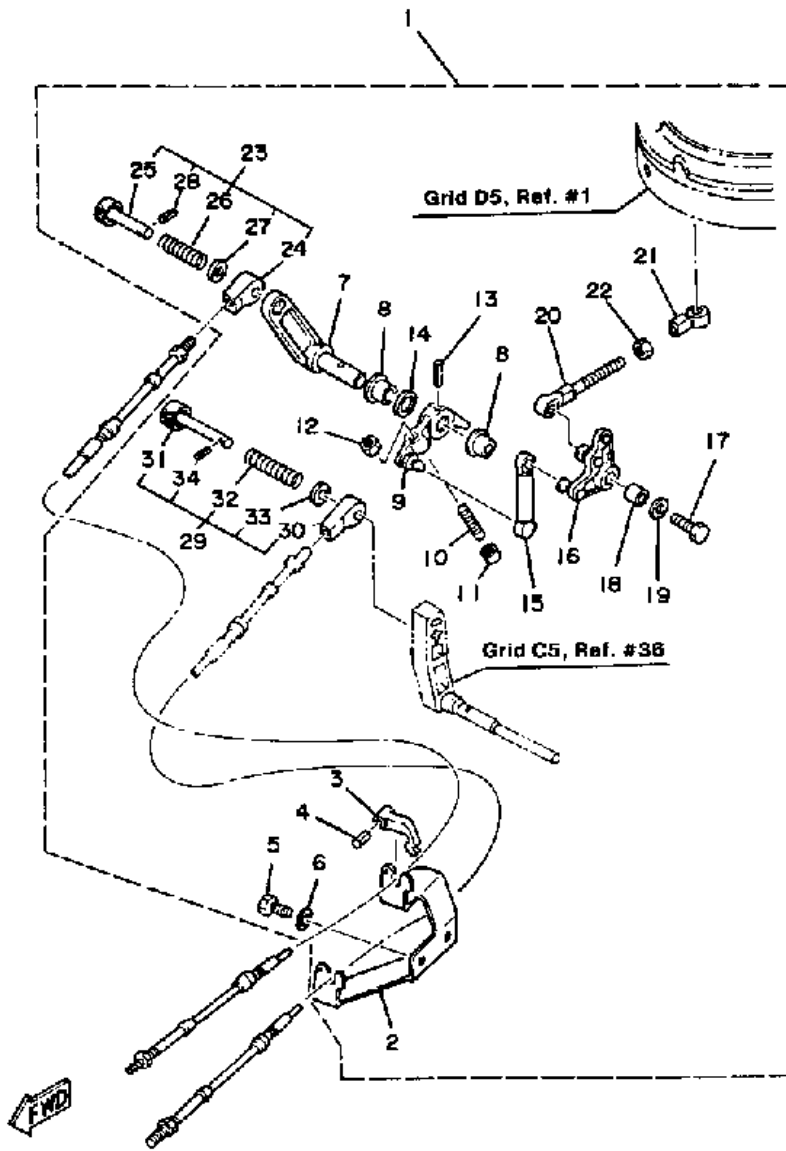

15ELN 1984 / REMOTE CONTROL ATTACHMENT

©2014 Yamaha Motor Corporation, U.S.A. All rights reserved.

Part List

15ELN 1984 / REMOTE CONTROL ATTACHMENT

REF - NO	PART NUMBER	PART NAME	QUANTITY	REMARKS
1	6E7-48501-50-00	ATTACHMENT ASSY	1	
2	682-48531-51-00	.BRACKET, REMOTE CONTROL	1	
3	682-48538-50-00	.CLAMP, CABLE 1	2	
4	91690-30012-00	.PIN, SPRING	2	
5	97395-06016-00	.BOLT, HEX	2	
6	92990-06600-00	.WASHER, PLATE	2	
7	682-41631-50-94	.LEVER, MAGNETO CONTROL 1	1	
8	90386-10009-00	.BUSH	2	
9	682-41632-50-94	.LEVER, MAGNETO CONTROL 2	1	
10	90113-06M01-00	.BOLT	1	
11	663-44194-00-00	.CAP	1	
12	95380-06700-00	.NUT	1	
13	91690-40018-00	.PIN, SPRING	1	
14	90202-10024-00	.WASHER, PLATE	1	
15	682-41238-51-00	.JOINT, LINK 1	1	
16	682-41633-00-94	.LEVER, MAGNETO CONTROL 3	1	
17	97313-06020-00	.BOLT, HEXAGON	1	
18	90387-06M02-00	.COLLAR	1	
19	90387-06298-00	.COLLAR	1	
20	682-41237-50-00	.JOINT, LINK	1	
21	682-41237-00-00	.JOINT, LINK	1	
22	95380-05700-00	.NUT	1	
23	682-48340-50-00	.CABLE END ASSY (THROTTLE)	1	
24	682-48344-50-00	..CABLE END, REMOTE CONTROL 1	1	
25	617-48361-90-00	..HOOK, CABLE	1	
26	90501-10264-00	..SPRING, COMPRESSION	1	
27	92990-08600-00	..WASHER, PLATE	1	
28	91690-30012-00	..PIN, SPRING	1	
29	682-48330-50-00	.CABLE END ASSY (SHIFT)	1	
30	682-48346-50-00	..CABLE END, REMOTE CONTROL 3	1	
31	617-48331-90-00	..HOOK, CABLE	1	
32	90501-10071-00	.SPRING, COMPRESSION	1	
33	92990-08600-00	..WASHER, PLATE	1	
34	91690-30012-00	..PIN, SPRING	1	

Part Notes

15ELN 1984 / REMOTE CONTROL ATTACHMENT

PART NUMBER	NOTE TEXT
92990-06600-00	OEM: This part number is among the Top 100 Most Popular Marine Maintenance Parts as of March 2014.

©2014 Yamaha Motor Corporation, U.S.A. All rights reserved.

©2014 Yamaha Motor Corporation, U.S.A. All rights reserved.