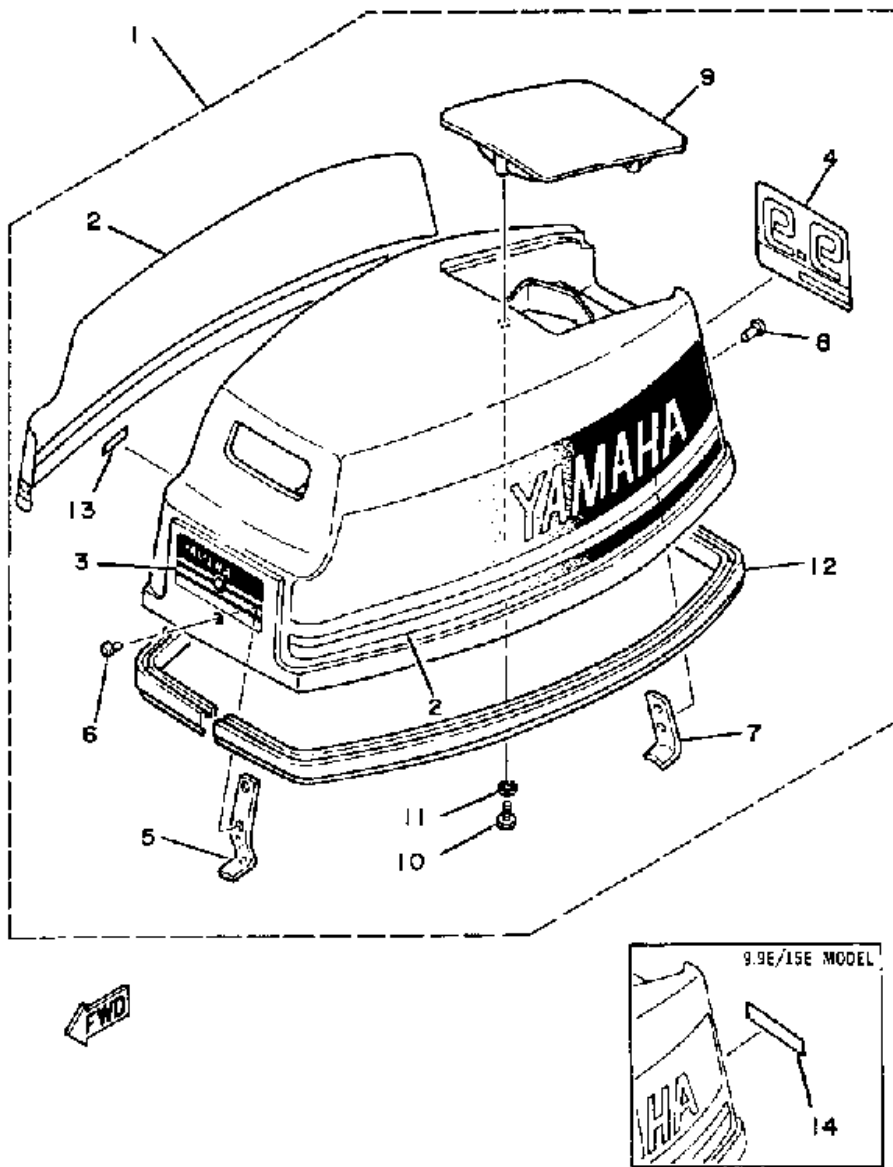

15ELN 1984 / TOP COWLING

©2014 Yamaha Motor Corporation, U.S.A. All rights reserved.

Part List

15ELN 1984 / TOP COWLING

REF - NO	PART NUMBER	PART NAME	QUANTITY	REMARKS
1	6E7-42610-13-EK	TOP COWLING ASSEMBLY	1	U.R. 9.9 MODEL
1	6E8-42610-13-EK	TOP COWLING ASSEMBLY	1	U.R. 15 MODEL(NOT SHOWN)
2	6E7-W0070-23-00	GRAPHIC SET	1	
3	6E7-42677-01-00	GRAPHIC, FRONT	1	
4	6E7-42678-10-00	GRAPHIC, REAR	1	U.R. 9.9 MODEL
4	6E8-42678-10-00	GRAPHIC, REAR	1	U.R. 15 MODEL(NOT SHOWN)
5	6E7-42651-02-00	HOOK	1	
6	90266-04M00-00	.RIVET	2	
7	6E7-42652-00-00	.HOOK	1	
8	90266-04M04-00	.RIVET	2	
9	6E7-42613-00-EK	MOLDING, AIR DUCT	1	
10	97313-06016-00	BOLT, HEXAGON	3	
11	92990-06600-00	WASHER, PLATE	3	
12	682-42615-00-00	SEAL	1	
13	6E0-44191-10-00	INDICATOR, SHIFT	1	
14	6G1-42683-00-00	MARK, COWLING 3	1	9.9E/15E MODEL

Part Notes

15ELN 1984 / TOP COWLING

PART NUMBER	NOTE TEXT
92990-06600-00	OEM: This part number is among the Top 100 Most Popular Marine Maintenance Parts as of March 2014.

©2014 Yamaha Motor Corporation, U.S.A. All rights reserved.