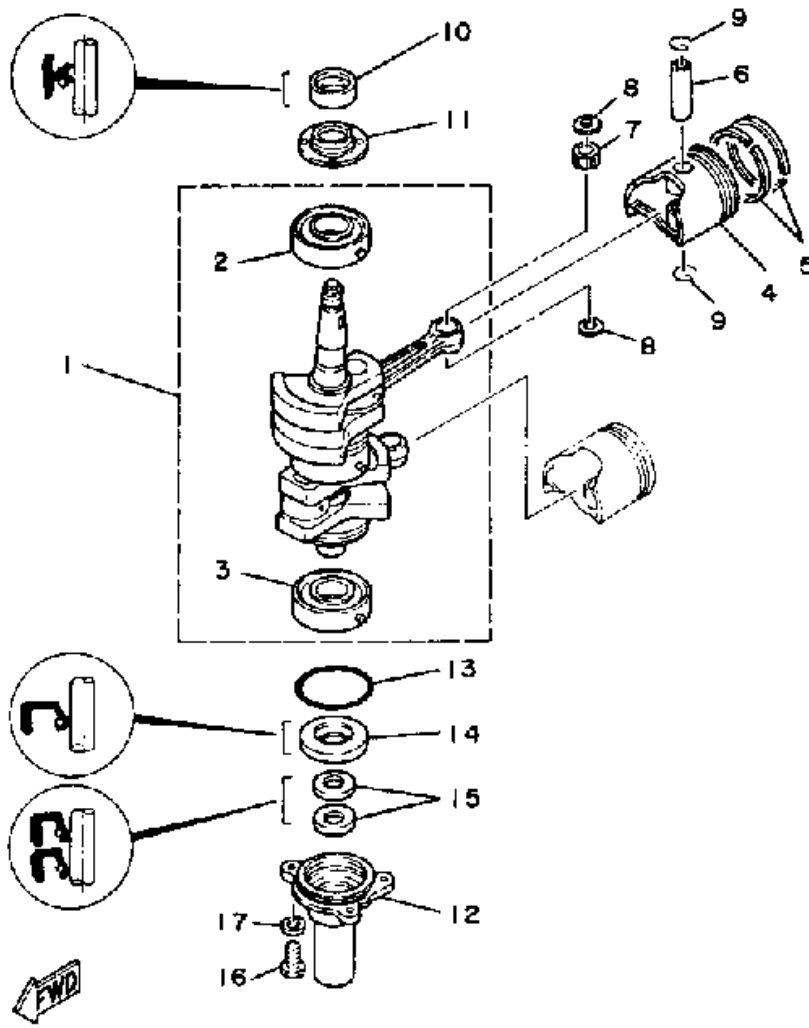

15ELN 1984 / CRANKSHAFT PISTON

©2014 Yamaha Motor Corporation, U.S.A. All rights reserved.

Part List

15ELN 1984 / CRANKSHAFT PISTON

REF - NO	PART NUMBER	PART NAME	QUANTITY	REMARKS
1	682-11400-02-00	CRANKSHAFT ASSEMBLY	1	
2	93306-205U2-00	BEARING	1	
3	93306-304U0-00	BEARING	1	
4	6E7-11636-00-00	PISTON (0.50MM O/S)	2	ALT. PART(NOT SHOWN)
4	6E7-11631-00-97	PISTON (STD)	2	
5	682-11610-21-00	PISTON RING SET (0.50MM O/S)	2	ALT. PART(NOT SHOWN)
5	682-11610-01-00	PISTON RING SET (STD)	2	
6	634-11633-00-00	PIN, PISTON	2	
7	93602-14104-00	PIN, DOWEL	50	
8	90201-14377-00	WASHER, PLATE	4	
9	93450-15023-00	CIRCLIP	4	
10	93110-23M00-00	.OIL SEAL	1	
11	682-11445-00-00	SPACER	1	
12	99999-01927-00	HOUSING, OIL SEAL	1	
13	93210-53679-00	O-RING	1	
14	93101-20M10-00	OIL SEAL, S-TYPE	1	
15	93101-13M11-00	OIL SEAL	2	
16	97395-06016-00	BOLT, HEX	3	
17	92990-06600-00	WASHER, PLATE	3	

Part Notes

15ELN 1984 / CRANKSHAFT PISTON

PART NUMBER	NOTE TEXT
92990-06600-00	OEM: This part number is among the Top 100 Most Popular Marine Maintenance Parts as of March 2014.

©2014 Yamaha Motor Corporation, U.S.A. All rights reserved.