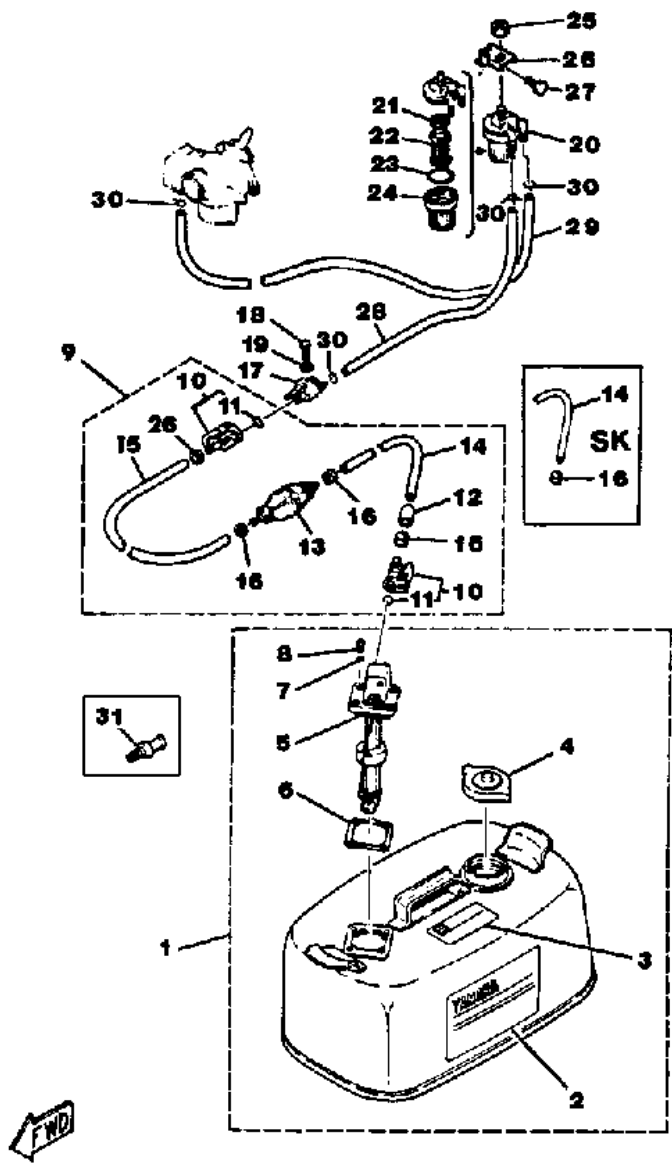

15ELN 1984 / FUEL TANK

©2014 Yamaha Motor Corporation, U.S.A. All rights reserved.

Part List

15ELN 1984 / FUEL TANK

REF - NO	PART NUMBER	PART NAME	QUANTITY	REMARKS
1	6Y1-W2420-42-24	FUEL TANK ASSEMBLY	1	
2	6Y1-24244-20-00	GRAPHIC, SIDE	1	
3	6Y1-24255-40-00	GRAPHIC, FUEL TNK 8	1	
4	6Y1-24610-00-00	CAP ASSEMBLY	1	
5	6Y1-24260-02-00	FUEL METER ASSEMBLY	1	
6	6Y1-24268-00-00	.GASKET, FUEL METER	1	
7	6Y1-24329-00-00	.SEAL	4	
8	98586-05016-00	SCREW, PAN HEAD	4	
9	6Y1-24306-51-00	FUEL PIPE COMP. 1	1	
10	6G1-24305-01-00	FUEL PIPE JOINT COMP. 2	2	
10	6G1-24305-01-00	FUEL PIPE JOINT COMP. 2	1	
11	93210-08287-00	..O-RING	2	
11	93210-08287-00	..O-RING	1	
12	6Y1-24397-40-00	COLLAR	1	
13	6Y1-24360-51-00	PRIMER PUMP ASSY.	1	
14	90445-11M80-00	HOSE	1	
15	(90445-11M78-00)	HOSE	1	
16	650-24351-51-00	.BAND 1	4	
17	6G1-24304-02-00	FUEL PIPE JOINT COMP. 1	1	
18	97313-06020-00	BOLT, HEXAGON	1	
19	92990-06600-00	WASHER, PLATE	1	
20	655-24560-01-00	FILTER ASSEMBLY	1	
21	655-24564-00-00	GASKET	1	
22	6F5-24563-00-00	ELEMENT, FILTER	1	
22	6F5-24563-00-00	ELEMENT, FILTER	1	
23	93210-37M25-00	O-RING	1	
24	655-24521-01-00	CUP, FILTER	1	
25	95303-08700-00	NUT	1	
26	682-24566-00-00	BRACKET, FILTER	1	
27	97313-06010-00	BOLT, HEXAGON	1	
28	90445-09089-00	HOSE	1	
29	90445-09100-00	HOSE (L260)	1	
30	90467-08004-00	CLIP	4	
31	ABB-FLUSH-JD-00	JET DRIVE FLUSH	1	

Part Notes

15ELN 1984 / FUEL TANK

PART NUMBER	NOTE TEXT
92990-06600-00	OEM: This part number is among the Top 100 Most Popular Marine Maintenance Parts as of March 2014.

©2014 Yamaha Motor Corporation, U.S.A. All rights reserved.