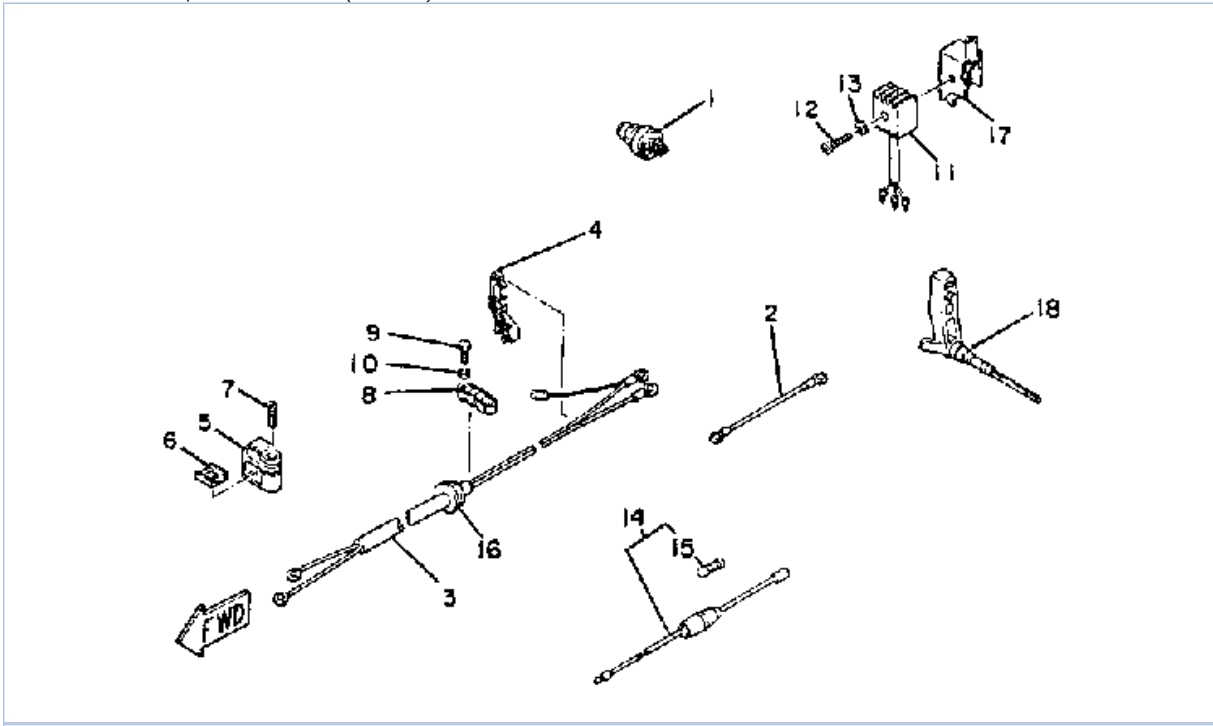

15ELN 1984 / ELECTRIC PARTS (9.9E 15E)

©2014 Yamaha Motor Corporation, U.S.A. All rights reserved.

Part List

15ELN 1984 / ELECTRIC PARTS (9.9E 15E)

REF - NO	PART NUMBER	PART NAME	QUANTITY	REMARKS
1	682-81870-00-00	STARTING SWITCH ASSY	1	
2	682-82117-02-00	WIRE, LEAD	1	
3	682-82105-02-00	BATTERY CABLE	1	
4	682-82594-01-00	CLAMP	1	
5	689-82594-00-00	CLAMP	1	
6	682-42525-00-00	PLATE, FRICTION 1	1	
7	90161-06M00-00	SCREW, TAPPING	1	
8	90464-08M03-00	CLAMP	1	
9	97313-06016-00	BOLT, HEXAGON	2	
10	92990-06600-00	WASHER, PLATE	2	
11	664-81970-60-00	RECTIFIER ASSY	1	
12	97803-05025-00	SCREW, PAN HEAD	1	
13	92990-05600-00	WASHER, PLATE	1	
14	682-82150-01-00	FUSE HOLDER ASSY	1	
15	663-82151-00-00	.FUSE (12V-20A)	1	
16	682-42724-40-00	GROMMET 1	1	
17	6E7-15771-40-94	STAY	1	
18	682-44111-41-94	HANDLE, GEAR SHIFT	1	

Part Notes

15ELN 1984 / ELECTRIC PARTS (9.9E 15E)

PART NUMBER	NOTE TEXT
92990-06600-00	OEM: This part number is among the Top 100 Most Popular Marine Maintenance Parts as of March 2014.

©2014 Yamaha Motor Corporation, U.S.A. All rights reserved.