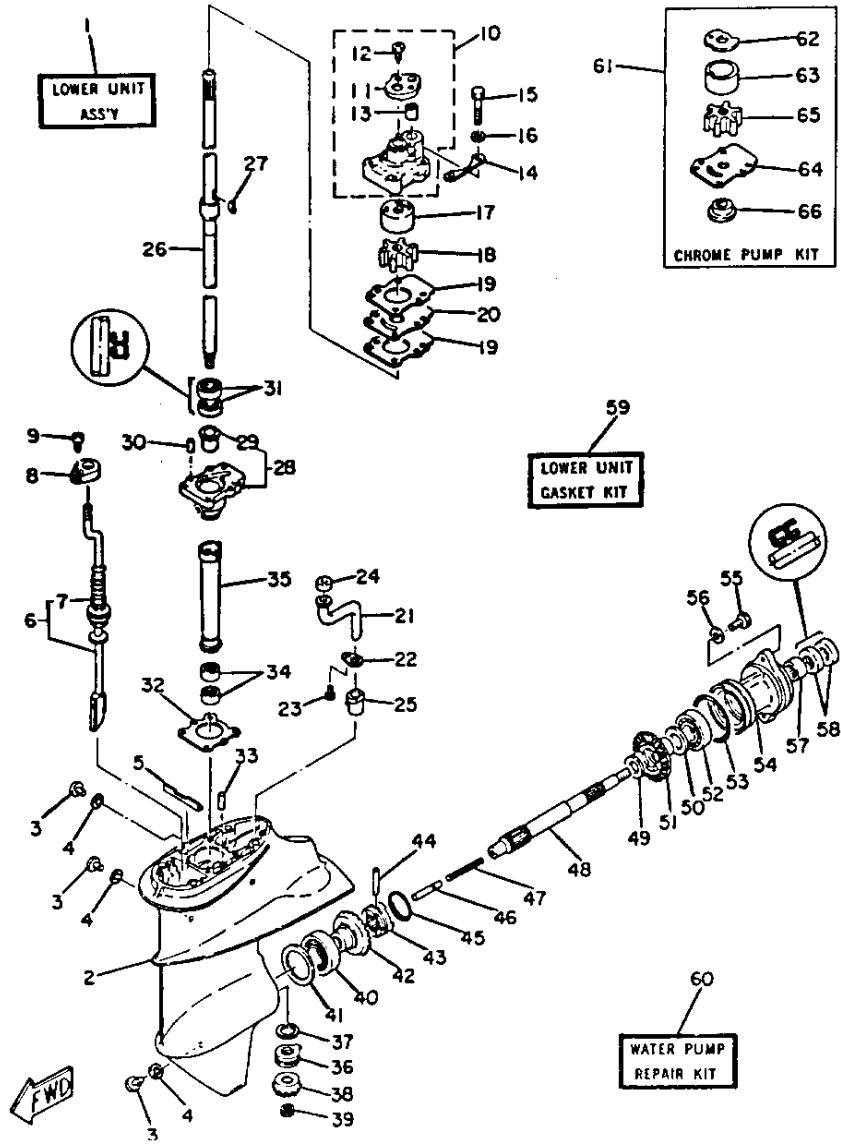

15ELN 1984 / LOWER DRIVE 1

©2014 Yamaha Motor Corporation, U.S.A. All rights reserved.

Part List

15ELN 1984 / LOWER DRIVE 1

REF - NO	PART NUMBER	PART NAME	QUANTITY	REMARKS
1	6E7-45300-02-KT	6E7-02 LWR UNIT KT	1	U.R. SHORT
1	6E7-45300-12-KT	6E7-12 LWR UNIT KT	1	U.R. LONG(NOT SHOWN)
2	6E7-45311-00-EK	CASING, LOWER	1	
3	90340-08M04-00	PLUG, STRAIGHT SCREW	3	
4	90430-08020-00	.GASKET	3	
5	682-45376-01-00	GUIDE, SEAL DAMPER	1	
6	682-44150-00-00	SHIFT CAM ASSEMBLY	1	U.R. SHORT
6	682-44150-10-00	SHIFT CAM ASSEMBLY	1	U.R. LONG(NOT SHOWN)
7	682-44147-00-00	BOOT, SHIFT ROD	1	
8	682-44176-00-00	BRACKET	1	
9	97780-50110-00	SCREW, PAN HEAD	1	
10	682-44300-01-00	HOUSING, WATER PUMP	1	
11	682-44312-00-00	COVER, WATER PUMP HOUSING	1	
12	97780-40112-00	SCREW, TAPPING	2	
13	682-44365-00-00	DAMPER, WATER SEAL	1	
14	682-44328-00-00	PLATE	2	
15	97395-06040-00	BOLT	4	
16	92990-06200-00	WASHER, PLAIN	4	
17	682-44322-00-00	INSERT, CARTRIDGE	1	
18	682-44352-01-00	IMPELLER	1	
19	682-44315-A0-00	GASKET, WATER PUMP	2	
20	682-44323-00-00	OUTER PLATE, CARTRIDGE	1	
21	683-44362-01-00	TUBE, WATER	1	
22	683-44373-00-00	SET PLATE, WATER TUBE	1	
23	97395-06010-00	BOLT	1	
24	683-44365-01-00	DAMPER, WATER SEAL	1	
25	6E7-44366-00-00	DAMPER, WATER SEAL	1	
26	6E7-45501-00-00	DRIVE SHAFT COMP.	1	U.R. SHORT
26	6E7-45501-10-00	DRIVE SHAFT COMP.	1	U.R. LONG(NOT SHOWN)
27	90280-03024-00	.KEY, WOODRUFF	1	
28	6E7-45331-00-5B	HOUSING, BEARING	1	
29	626-45316-09-00	.BUSHING, DRIVE SHAFT	1	
30	93606-12019-00	.PIN, DOWEL	2	
31	93101-20048-00	.OIL SEAL	2	
32	683-45315-A0-00	PACKING, LOWER CASING	1	
33	93604-08062-00	PIN, DOWEL	1	
34	93315-314V0-00	BEARING, CYLINDER.#15	2	
35	6E7-45536-00-00	SLEEVE, DRIVE SHAFT	1	
36	93341-214U1-00	BEARING, FLAT (#41)	1	
37	6E7-45587-00-05	SHIM 3	1	U.R.
37	6E7-45587-00-08	SHIM 3	1	U.R.
37	6E7-45587-01-12	SHIM 3	1	U.R.
37	6E7-45587-01-30	SHIM 3	1	U.R.
37	6E7-45587-01-50	SHIM 3	1	U.R.
38	6E7-45551-00-00	PINION (13T)	1	
39	90179-08M06-00	NUT	1	
40	93332-00005-00	BEARING	1	
41	664-45567-00-05	SHIM	1	U.R.
41	664-45567-00-08	SHIM	1	U.R.
41	664-45567-01-12	SHIM (T:0.12MM)	1	U.R.
41	664-45567-01-30	SHIM (T0.30MM)	1	U.R.
41	664-45567-01-50	SHIM (T:0.50MM)	1	U.R.
42	6E7-45560-00-00	GEAR	1	
43	682-45631-00-00	CLUTCH, DOG	1	
44	90250-05010-00	PIN, STRAIGHT	1	
45	648-45633-00-00	RING, CROSS PIN	1	
46	650-45635-00-00	PLUNGER, SHIFT	1	
47	90501-14M06-00	SPRING, COMPRESSION	1	
48	683-45611-00-00	SHAFT, PROPELLER	1