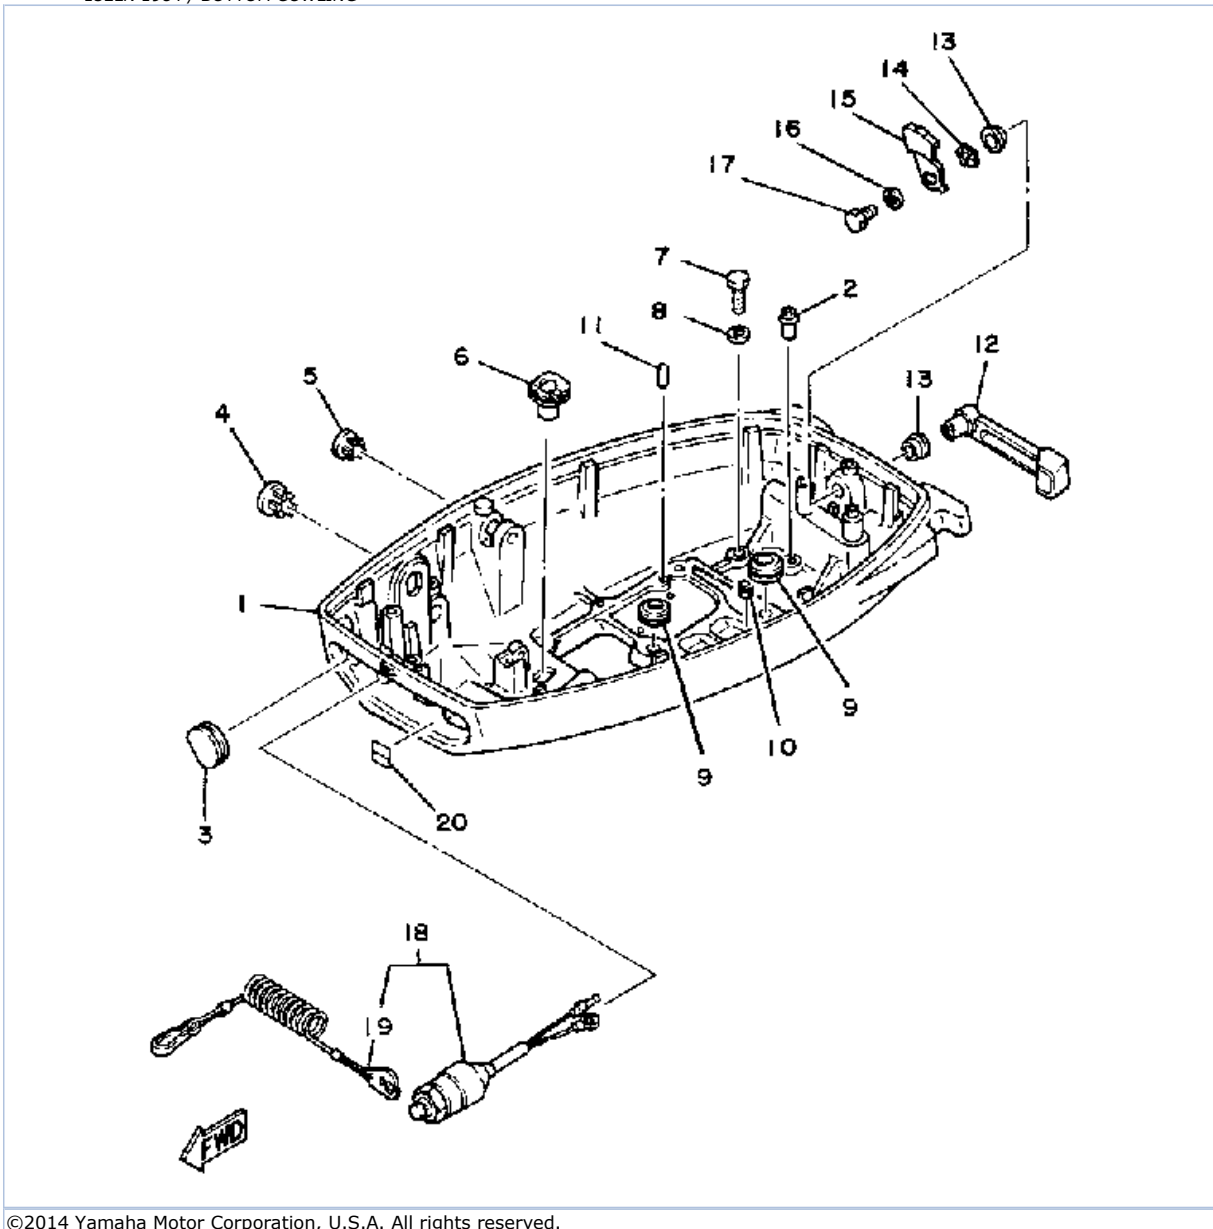

15ELN 1984 / BOTTOM COWLING

©2014 Yamaha Motor Corporation, U.S.A. All rights reserved.

Part List

15ELN 1984 / BOTTOM COWLING

REF - NO	PART NUMBER	PART NAME	QUANTITY	REMARKS
1	682-42711-09-EK	BOTTOM COWLING	1	
2	652-24461-00-00	PIPE, JOINT 4	1	
3	682-42724-00-00	GROMMET	1	
4	682-42725-02-00	GROMMET	1	
5	682-42726-00-00	GROMMET	1	
6	682-42727-00-00	GROMMET	1	
7	97313-06020-00	BOLT, HEXAGON	2	
8	92990-06600-00	WASHER, PLATE	2	
9	682-44367-00-00	DAMPER, WATER SEAL	2	
10	682-44366-00-00	DAMPER, WATER SEAL	1	
11	93606-12019-00	.PIN, DOWEL	2	
12	682-42815-00-EK	LEVER, CLAMP 1	1	
13	90386-12069-00	BUSH	2	
14	90206-12052-00	WASHER, WAVE	1	
15	6E7-42816-00-00	LEVER, CLAMP	1	
16	90201-06M02-00	WASHER, PLATE	1	
17	97313-06010-00	BOLT, HEXAGON	1	
18	6E9-82575-01-00	ENGINE STOP SWITCH ASSEMBLY	1	
19	682-82556-00-00	.LANYARD, STOP SWITCH	1	
20	(6A1-42792-00-00)	MARK 2	1	

Part Notes

15ELN 1984 / BOTTOM COWLING

PART NUMBER		NOTE TEXT
92990-06600-00		OEM: This part number is among the Top 100 Most Popular Marine Maintenance Parts as of March 2014.
682-82556-00-00		OEM: This part number is among the Top 100 Most Popular Marine Maintenance Parts as of March 2014.

©2014 Yamaha Motor Corporation, U.S.A. All rights reserved.