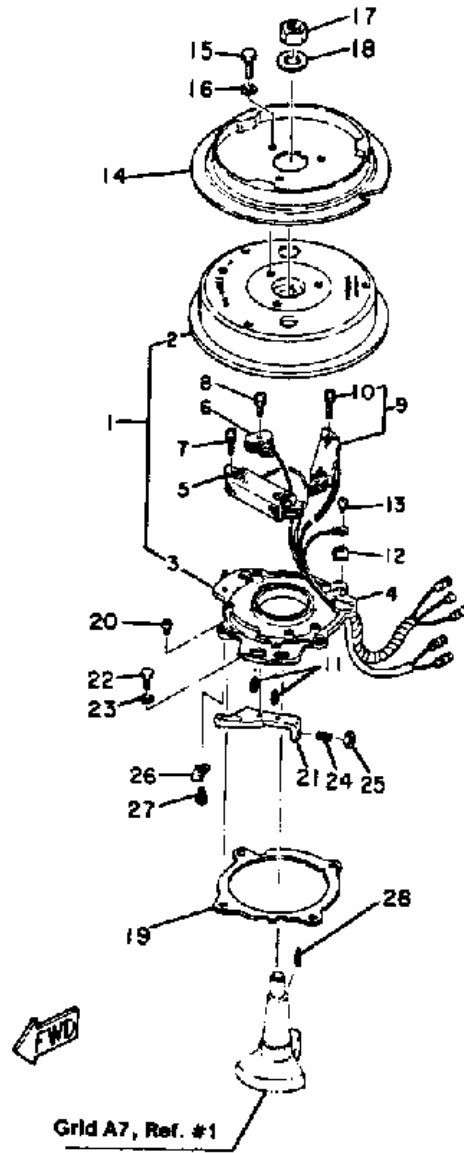

15ELN 1984 / CDI MAGNETO

©2014 Yamaha Motor Corporation, U.S.A. All rights reserved.

Part List

15ELN 1984 / CDI MAGNETO

REF - NO	PART NUMBER	PART NAME	QUANTITY	REMARKS
1	N/A---	UNAVAILABLE IN PRICE BOOK	1	N/A
2	6E7-85550-70-00	ROTOR ASSEMBLY	1	
3	6E7-85560-A0-00	BASE ASSY	1	
4	6E7-85509-70-00	BASE, MAGNETO	1	
5	6E7-85520-70-00	.COIL, CHARGE	1	
6	6E7-85580-70-00	.COIL, PULSER	1	
7	90159-05039-00	SCREW, W/WASHER	2	
8	90159-05038-00	SCREW, WITH WASHER	1	
9	6E7-81303-A0-00	.LIGHTING COIL ASSY	1	
10	90159-05039-00	SCREW, W/WASHER	2	
11	663-85518-00-00	JOINT, BALL	2	
12	6E7-81328-70-00	CLAMP, CORD	1	
13	97802-04006-00	.SCREW, PAN HEAD	1	
14	6E7-15723-00-94	PULLEY, STARTER	1	
15	97013-06012-00	BOLT	3	
16	92990-06600-00	WASHER, PLATE	3	
17	90170-12066-00	NUT	1	
18	90201-12472-00	WASHER, PLATE	1	
19	682-41613-02-00	PLATE, BASE FRICTION	1	
20	(97803-05008-00)	SCREW, PAN HEAD	4	
21	6E8-41213-00-94	CAM, ACCEL.	1	
22	97313-05010-00	BOLT, HEXAGON	2	
23	92990-05600-00	WASHER, PLATE	2	
24	90113-05M04-00	BOLT, SET	1	
25	95380-05700-00	NUT	1	
26	682-41616-00-00	STOPPER, MAGNETO BASE	1	
27	97390-05010-00	BOLT, HEXAGON	1	
28	90280-16053-00	KEY, WOODRUFF	1	

Part Notes

15ELN 1984 / CDI MAGNETO

PART NUMBER	NOTE TEXT
92990-06600-00	OEM: This part number is among the Top 100 Most Popular Marine Maintenance Parts as of March 2014.

©2014 Yamaha Motor Corporation, U.S.A. All rights reserved.