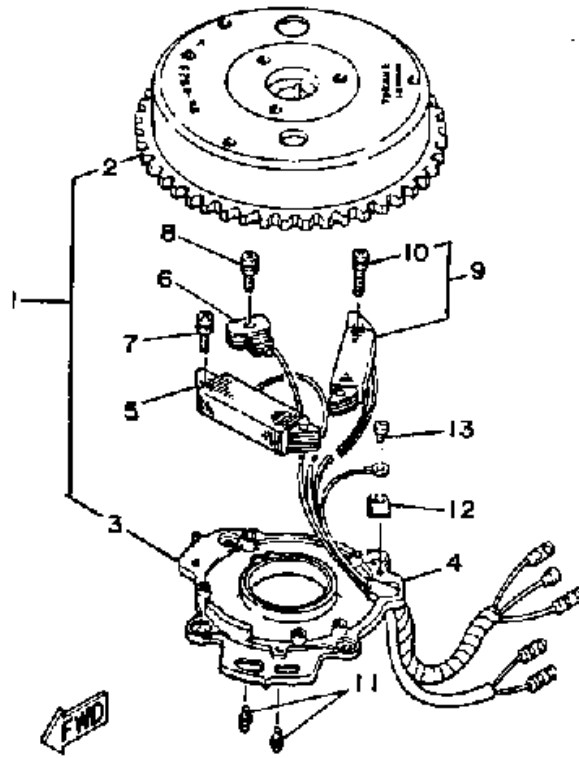

15ELN 1984 / CDI MAGNETO (9.9E 15E)

©2014 Yamaha Motor Corporation, U.S.A. All rights reserved.

Part List

15ELN 1984 / CDI MAGNETO (9.9E 15E)

REF - NO	PART NUMBER	PART NAME	QUANTITY	REMARKS
1	682-81800-12-00	STARTING MOTOR ASSEMBLY	1	
2	6E7-85550-A0-00	..ROTOR ASSY	1	
3	6E7-85560-A0-00	..BASE ASSY	1	
4	6E7-85509-70-00	..BASE, MAGNETO	1	
5	6E7-85520-70-00	..COIL, CHARGE	1	
6	6E7-85580-70-00	..COIL, PULSER	1	
7	90159-05039-00	..SCREW, W/WASHER	2	
8	90159-05038-00	..SCREW, WITH WASHER	1	
9	6E7-81303-A0-00	..LIGHTING COIL ASSY	1	
10	90159-05039-00	...SCREW, W/WASHER	2	
11	663-85518-00-00	..JOINT, BALL	2	
12	6E7-81328-70-00	..CLAMP, CORD	1	
13	97802-04006-00	..SCREW, PAN HEAD	2