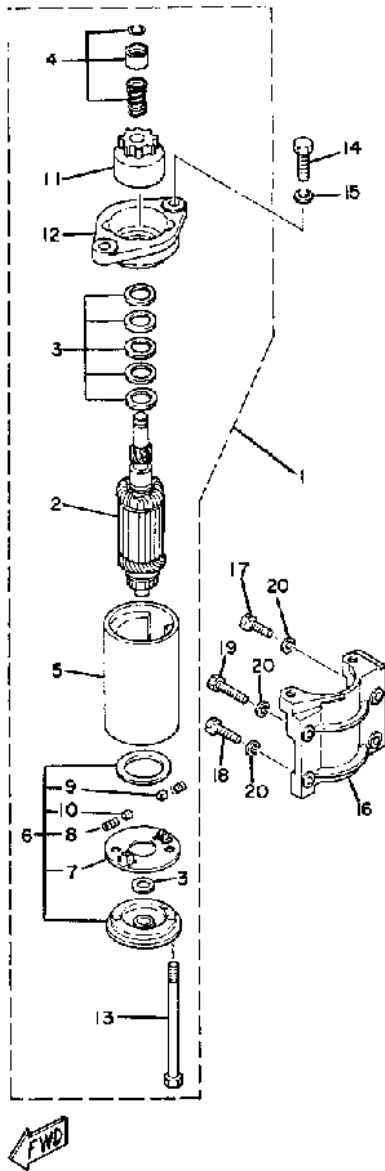

15ELN 1984 / ELECTRIC MOTOR (9.9E 15E)

©2014 Yamaha Motor Corporation, U.S.A. All rights reserved.

Part List

15ELN 1984 / ELECTRIC MOTOR (9.9E 15E)

REF - NO	PART NUMBER	PART NAME	QUANTITY	REMARKS
1	682-81800-11-00	ELECTRIC MOTOR ASSY	1	
2	682-81850-10-00	.ARMATURE ASSY	1	
3	682-81809-10-00	.WASHER KIT	1	
4	682-81833-10-00	.PINION STOPPER SET	1	
5	682-81810-11-00	.STATOR ASSY	1	
6	682-81820-10-00	.REAR COVER ASSY	1	
7	682-81840-10-00	..BRUSH HOLDER ASSY	1	
8	682-81813-10-00	..SPRING, BRUSH	2	
9	682-81811-10-00	..BRUSH 1 (+)	1	
10	682-81812-10-00	..BRUSH 2 (-)	1	
11	682-81832-10-00	.PINION ASSY	1	
12	682-81830-10-00	.FRONT COVER ASSY	1	
13	682-81826-10-00	.BOLT	2	
14	97313-08025-00	BOLT	2	
15	92990-08600-00	..WASHER, PLATE	2	
16	682-81822-43-94	BRACKET, ELECTRIC MOTOR (682-81822-42-94)	1	
17	97313-06025-00	BOLT	1	
18	97313-06020-00	BOLT, HEXAGON	2	
19	97313-06030-00	BOLT	1	
20	92990-06600-00	WASHER, PLATE	4	

Part Notes

15ELN 1984 / ELECTRIC MOTOR (9.9E 15E)

PART NUMBER	NOTE TEXT
92990-06600-00	OEM: This part number is among the Top 100 Most Popular Marine Maintenance Parts as of March 2014.

©2014 Yamaha Motor Corporation, U.S.A. All rights reserved.