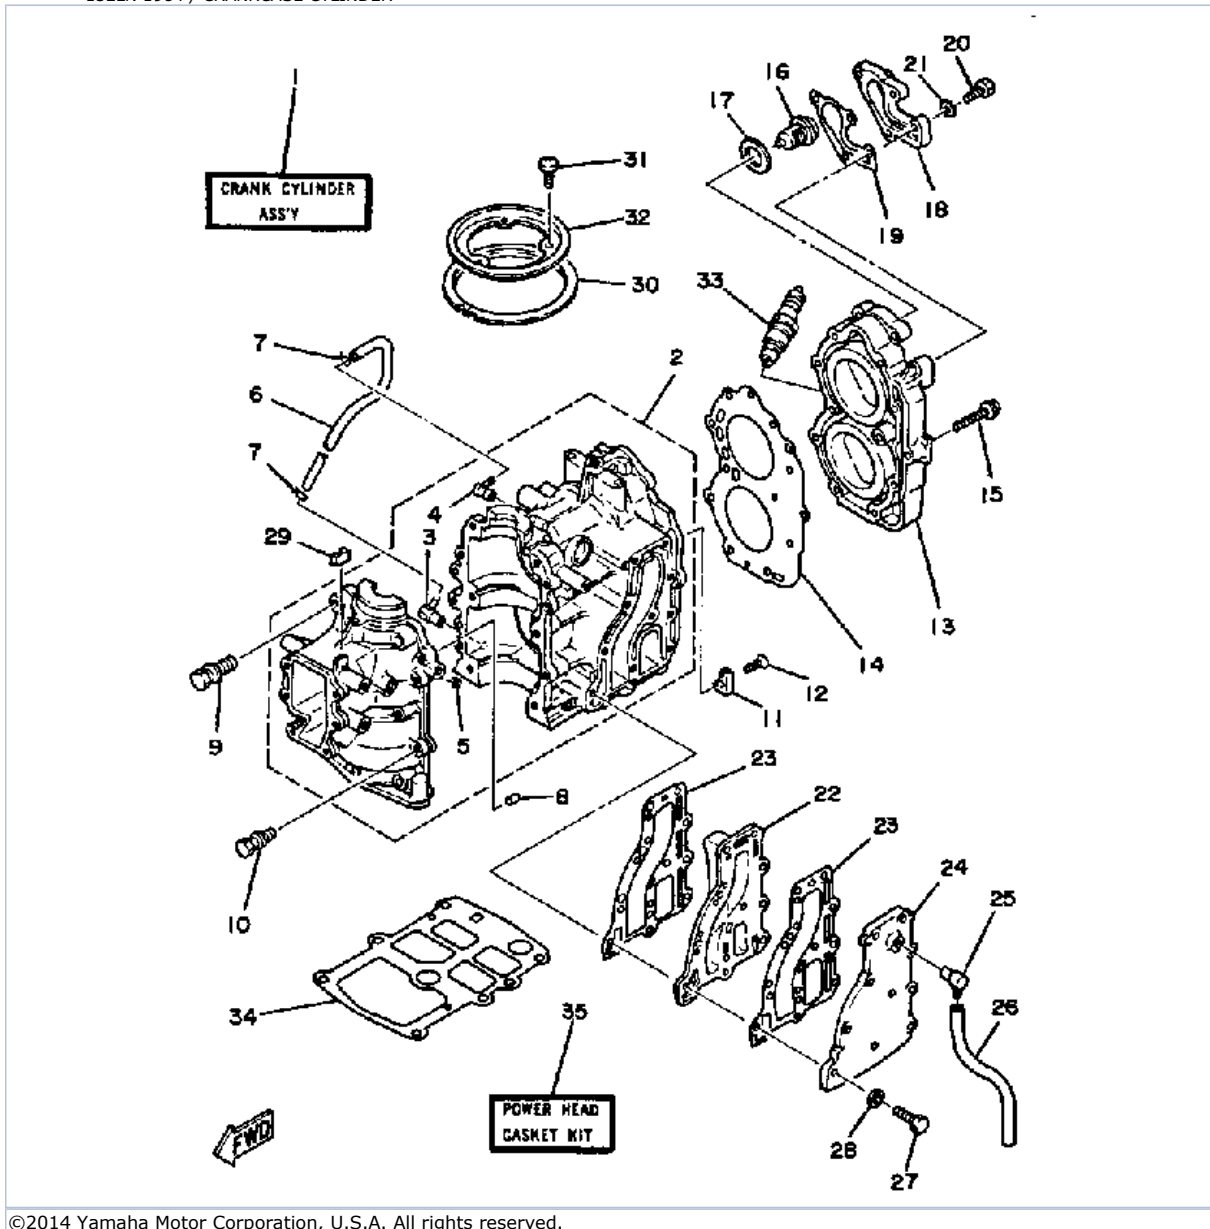

15ELN 1984 / CRANKCASE CYLINDER

©2014 Yamaha Motor Corporation, U.S.A. All rights reserved.

Part List

15ELN 1984 / CRANKCASE CYLINDER

REF - NO	PART NUMBER	PART NAME	QUANTITY	REMARKS
1	6E7-W0090-03-EK	CRANK-CYLINDER.ASSEMBLY.	1	
2	6E7-15100-00-94	CRANKCASE ASSEMBLY	1	
3	650-11370-00-00	CHECK VALVE ASSY	1	
4	650-14485-02-00	PIPE, JOINT	1	
5	624-11379-00-00	.VALVE, CHECK	1	
6	90445-07M08-00	HOSE (L220)	1	
7	90467-06016-00	CLIP	2	
8	93606-12019-00	.PIN, DOWEL	2	
9	90119-08M17-00	BOLT, WITH WASHER	6	
10	90119-06M13-00	BOLT, WITH WASHER	4	
11	682-11325-00-00	ANODE	1	
12	98780-05016-00	.SCREW, FLAT HEAD	1	
13	6E7-11111-00-94	HEAD, CYLINDER 1	1	
14	6E7-11181-A0-00	GASKET, CYLINDER HEAD 1	1	
15	90105-07M05-00	BOLT, FLANGE	11	
16	656-12411-01-00	THERMOSTAT	1	
17	90201-21567-00	WASHER, PLATE	1	
18	682-12430-09-M	UNAVAILABLE IN PRICE BOOK	1	
19	682-12414-A1-00	.GASKET, COVER	1	
20	97313-06020-00	BOLT, HEXAGON	4	
21	92990-06600-00	WASHER, PLATE	4	
22	682-41111-00-9M	INNER COVER, EXHAUST	1	
23	682-41112-A1-00	GASKET, EXHAUST INNER COVER	2	
24	682-41113-00-9M	OUTER COVER, EXHAUST	1	
25	676-11372-00-00	.NIPPLE, HOSE	1	
26	90445-09095-00	HOSE (L215)	1	
27	97395-06025-00	BOLT	10	
28	92990-06600-00	WASHER, PLATE	10	
29	682-41615-00-00	STOPPER, MAGNETO BASE	1	
30	682-41612-01-00	RETAINER, MAGNETO BASE	1	
31	98580-06010-00	SCREW, PAN HEAD	3	
32	682-41611-00-00	RETAINER, MAGNETO BASE	1	
33	NGK-B7HS1-00-00	PLUG, SPARK (NGK B7HS-10)	2	
34	682-11351-A0-00	GASKET, CYLINDER	1	
35	682-W0001-03-00	PWR HEAD GSK KIT	1	SEE NOTE

Part Notes

15ELN 1984 / CRANKCASE CYLINDER

PART NUMBER		NOTE TEXT
92990-06600-00		OEM: This part number is among the Top 100 Most Popular Marine Maintenance Parts as of March 2014.
92990-06600-00		OEM: This part number is among the Top 100 Most Popular Marine Maintenance Parts as of March 2014.

©2014 Yamaha Motor Corporation, U.S.A. All rights reserved.