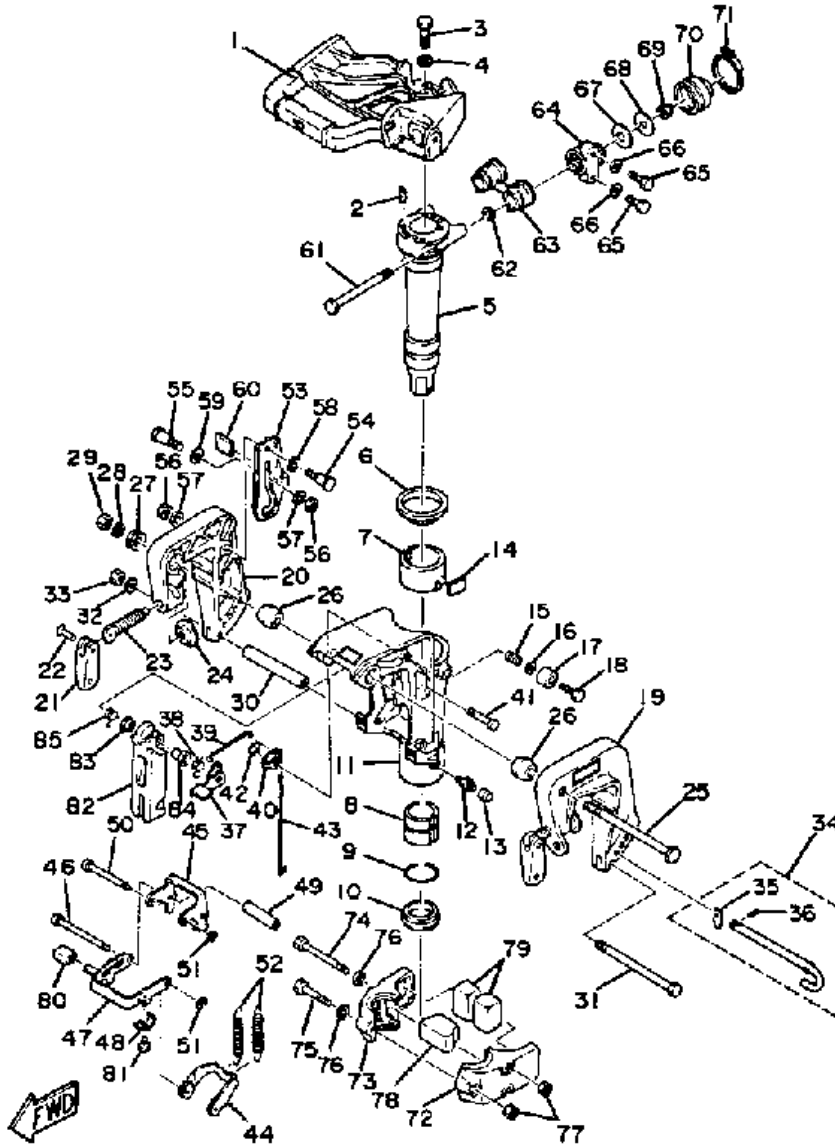

15ELN 1984 / BRACKET

©2014 Yamaha Motor Corporation, U.S.A. All rights reserved.

Part List

15ELN 1984 / BRACKET

REF - NO	PART NUMBER	PART NAME	QUANTITY	REMARKS
1	682-42511-00-EK	BRACKET, STEERING	1	
2	93606-12019-00	.PIN, DOWEL	2	
3	97395-06025-00	BOLT	3	
4	92990-06600-00	WASHER, PLATE	3	
5	682-42521-00-94	SHAFT, STEERING PIVOT	1	
6	90209-52M01-00	WASHER	1	
7	682-42537-00-00	BUSHING, PIVOT SHAFT	1	
8	90386-40M09-00	BUSH	1	
9	93210-40M10-00	O-RING	1	
10	90386-40M08-00	BUSH	1	
11	682-43311-04-EK	BRACKET, SWIVEL 1	1	
12	93700-06M03-00	NIPPLE, GREASE	1	
13	663-45119-00-00	CAP, GREASE NIPPLE	1	
14	648-42528-00-00	PLATE, FRICTION	1	
15	90501-18M00-00	SPRING, COMPRESSION	1	
16	92990-08600-00	..WASHER, PLATE	1	
17	676-43373-00-00	SEAL, DAMPER	1	
18	97395-08025-00	BOLT	1	
19	682-43111-02-EK	BRACKET, CLAMP	1	
20	682-43112-09-EK	BRACKET, CLAMP	1	
21	616-43118-00-EK	HANDLE, TRANSOM CLIP	2	
22	90243-04M00-00	PIN	2	
23	90149-14030-00	SCREW, SPECL SHAPE	2	
24	648-43114-01-00	PAD, TRANSOM CLAMP	2	
25	90101-10M57-00	BOLT	1	
26	626-43136-00-00	PIECE, FRICTION	2	
27	90504-59006-00	SPRING, COMPRESSION	1	
28	92990-10600-00	WASHER, PLATE	1	
29	95380-10700-00	NUT	1	
30	90387-06M13-00	COLLAR	1	
31	90101-06M29-00	BOLT	1	
32	92990-06600-00	WASHER, PLATE	1	
33	95380-06700-00	NUT	1	
34	689-43160-00-00	TILT ROD ASSY	1	
35	689-43165-00-00	.PLATE, TILT LOCK	1	
36	91690-30008-00	.PIN, SPRING	1	
37	682-43631-00-00	LEVER, TILT	1	
38	90508-12M03-00	SPRING, TORSION	1	
39	682-43616-00-00	ROD, TILT LOCK	1	
40	682-43641-00-00	LEVER, TILT	1	
41	90249-06117-00	PIN, SPEC"L SHAPE	1	
42	93430-05027-00	CIRCLIP	1	
43	682-43617-00-00	ROD, TILT LOCK	1	
44	682-43614-00-00	PLATE, TILT LOCK	1	
45	682-43615-01-00	PLATE, TILT LOCK	1	
46	682-43611-01-00	SHAFT, TILT LOCK	1	
47	682-43681-01-00	LEVER, SHALLOW WATER DRIVE	1	
48	682-43643-00-00	SPRING	1	
49	90387-06M20-00	COLLAR	1	
50	682-43659-00-00	SHAFT, REVERSE LOCK	1	
51	93430-05027-00	CIRCLIP	2	
52	90506-26M01-00	SPRING, TENSION	2	U.R.
52	90506-26M07-00	SPRING, TENSION	2	UR (NOT SHOWN)
53	682-43181-02-00	LEVER, TILT STOP	1	
54	90109-06M05-00	BOLT	1	
55	90109-06M03-00	BOLT	1	
56	95380-06700-00	NUT	2	
57	92990-06600-00	WASHER, PLATE	2	
58	90206-10M04-00	WASHER, WAVE	1