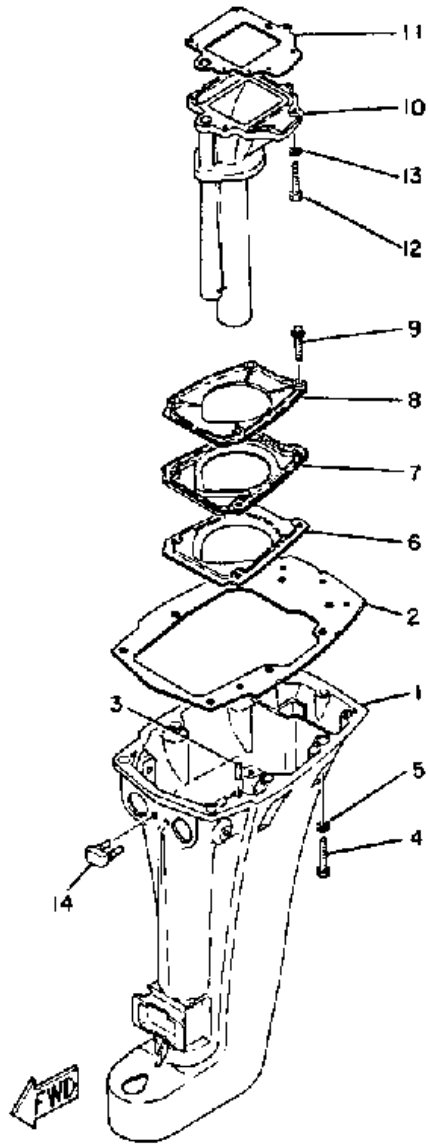

15ELN 1984 / UPPER CASING

©2014 Yamaha Motor Corporation, U.S.A. All rights reserved.

Part List

15ELN 1984 / UPPER CASING

REF - NO	PART NUMBER	PART NAME	QUANTITY	REMARKS
1	682-45111-14-EK	CASING, UPPER	1	U.R. LONG(NOT SHOWN)
1	(682-45111-02-EK)	CASING, UPPER	1	U.R. SHORT
2	682-45113-A1-00	GASKET, UPPER CASING	1	
3	93606-12019-00	.PIN, DOWEL	2	
4	97395-08040-00	BOLT	6	
5	92990-08600-00	..WASHER, PLATE	6	
6	682-45126-00-5B	PLATE, SEAL DAMPER	1	
7	682-45127-00-00	SEAL	1	
8	682-41116-00-5B	PROTECTOR	1	
9	90105-06M01-00	BOLT, WASHER BASED	4	
10	682-41131-01-5B	MANIFOLD, EXT. 1	1	
11	682-41133-01-00	GASKET, EXH. MAN. MANIFOLD 1	1	
12	97395-06020-00	BOLT, HEXAGON	6	
13	92990-06600-00	WASHER, PLATE	6	
14	682-44532-00-00	STOPPER, UPPER MOUNT	1	

Part Notes

15ELN 1984 / UPPER CASING

PART NUMBER	NOTE TEXT
92990-06600-00	OEM: This part number is among the Top 100 Most Popular Marine Maintenance Parts as of March 2014.

©2014 Yamaha Motor Corporation, U.S.A. All rights reserved.