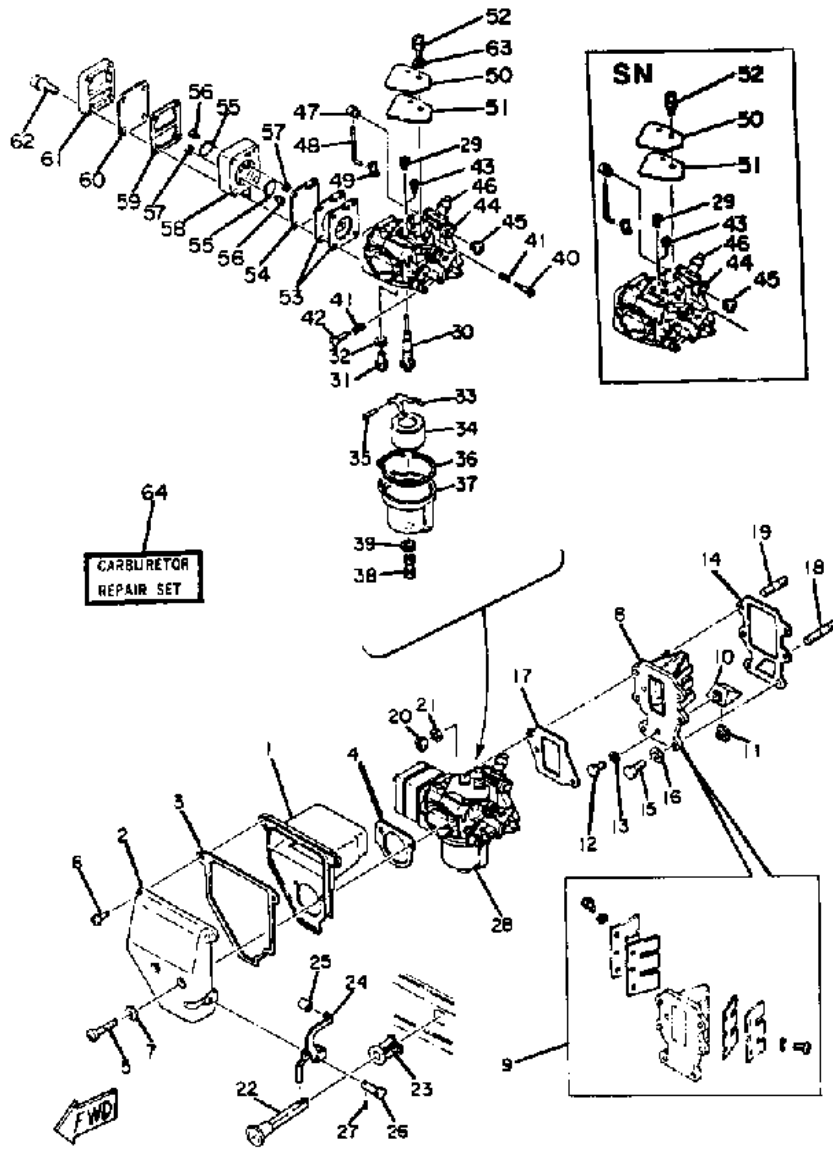

15ELN 1984 / INTAKE

©2014 Yamaha Motor Corporation, U.S.A. All rights reserved.

Part List

15ELN 1984 / INTAKE

REF - NO	PART NUMBER	PART NAME	QUANTITY	REMARKS
1	682-14417-02-00	COVER 1	1	
2	682-14418-01-00	COVER 2	1	
3	682-14416-00-00	GASKET, AIR CLEANER	1	
4	682-14483-A0-00	GASKET	1	
5	98580-05530-00	SCREW, PAN HEAD	2	
6	97780-50514-00	SCREW, TAPPING	1	
7	92990-05600-00	WASHER, PLATE	2	
8	6E7-13610-71-00	REED VALVE ASSEMBLY	1	UR 9.9 MODEL
8	6E8-13610-01-00	REED VALVE ASSEMBLY	1	U.R. 15 MODEL(NOT SHOWN)
9	6E7-W0004-70-00	REED SET	1	UR 9.9 MODEL
9	682-W0004-00-00	.REED SET	1	UR 15 MODEL(NOT SHOWN)
10	6E7-13625-00-00	SPACER, REED VALVE	1	
11	6E7-13588-00-00	NUT	1	
12	97013-06012-00	BOLT	1	
13	92990-06600-00	WASHER, PLATE	1	
14	682-13621-00-00	GASKET, VALVE SEAT (9.9 MODEL)	1	
15	97313-06016-00	BOLT, HEXAGON	4	
16	92990-06600-00	WASHER, PLATE	4	
17	677-14198-00-00	GASKET	1	
18	90116-06M04-00	BOLT, STUD	1	
19	90116-06130-00	BOLT, STUD	1	
20	95380-06700-00	NUT	2	
21	92990-06600-00	WASHER, PLATE	2	
22	682-41271-00-00	KNOB, CHOKE	1	
23	682-41273-00-00	GROMMET	1	
24	682-41252-01-00	LEVER, CHOKE	1	
25	682-41267-00-00	BUSHING, JOINT	1	
26	682-41263-00-00	PIN, CHOKELEVER	1	
27	90468-10005-00	CLIP	1	
28	6E7-14301-74-00	CARBURETOR ASSEMBLY 1	1	U.R. 9.9 MODEL
28	6E8-14301-05-00	CARBURETOR ASSEMBLY 1	1	U.R. 15 MODEL
29	6E7-14342-26-00	JET, PILOT #52 (#52)	1	U.R. 9.9 MODEL
29	6E7-14342-28-00	JET, PILOT (# 56)	1	U.R. 15 MODEL(NOT SHOWN)
30	6E7-14341-70-00	NOZZLE, MAIN	1	U.R. 9.9 MODEL
30	6E8-14341-00-00	NOZZLE, MAIN	1	U.R. 15 MODEL(NOT SHOWN)
31	626-14390-90-00	NEEDLE VALVE ASSEMBLY	1	
32	367-14195-00-00	GASKET	1	
33	626-14387-00-00	ARM, DIAPHRAGM	1	
34	647-14385-00-00	FLOAT	1	
35	647-14386-10-00	PIN, FLOAT	1	
36	677-14384-01-00	GASKET, FLOAT CHAMBER	1	
37	(677-14381-70-00)	BODY, FLOAT CHAMBER	1	
38	677-14343-52-00	JET, MAIN (#104)	1	U.R. 9.9 MODEL
38	677-14343-68-00	JET, MAIN (#136)	1	U.R. 15 MODEL(NOT SHOWN)
39	1J2-14398-00-00	GASKET	1	
40	647-14323-00-00	SCREW, AIR ADJUSTING	1	
41	646-14212-01-00	SPRING, PILOT ADJUSTING	2	
42	98503-04014-00	SCREW, PAN HEAD	1	
43	647-14326-00-00	.SCREW, GUIDE	1	
44	682-41210-00-00	ACCEL. ARM ASSEMBLY	1	
45	677-14327-00-00	SCREW	1	
46	682-41291-00-00	BUSHING	1	
47	677-41226-00-00	END, THROTTLE LEVER	1	
48	682-41219-00-00	ROD	1	
49	661-41262-02-00	JOINT, CHOKE LEVER	1	
50	6E7-14157-00-00	COVER, MIXING	1	
51	6E7-14227-00-00	GASKET	1	
52	98580-04008-00	.SCREW, PAN HEAD	2	
53	677-24434-01-00	GASKET, BODY	2