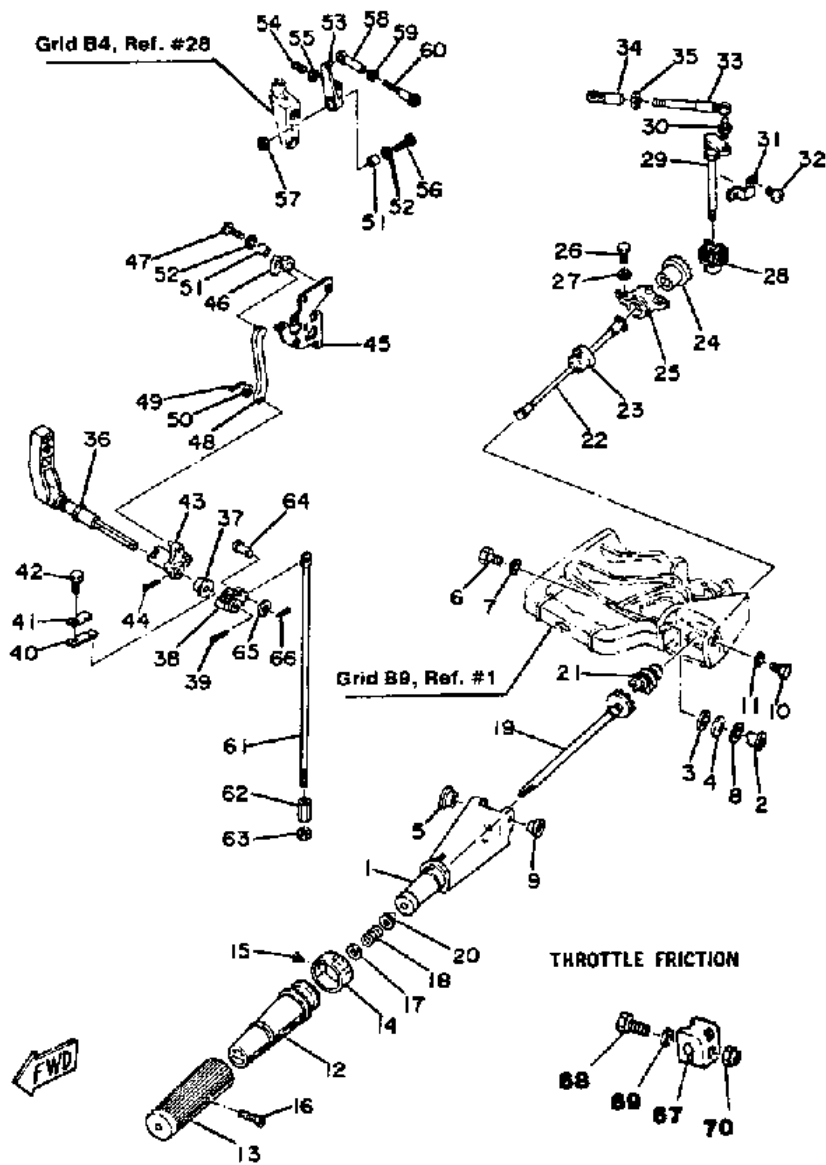

15ELN 1984 / CONTROL ENGINE

©2014 Yamaha Motor Corporation, U.S.A. All rights reserved.

Part List

15ELN 1984 / CONTROL ENGINE

REF - NO	PART NUMBER	PART NAME	QUANTITY	REMARKS
1	682-42111-00-EK	HANDLE, STEERING	1	
2	682-42123-02-00	BOLT, HANDLE JOINT	1	
3	90202-12031-00	WASHER, PLATE	1	
4	90206-12M06-00	WASHER, WAVE	1	
5	90386-12M07-00	BUSH	1	
6	97315-06025-00	BOLT	1	
7	92990-06600-00	WASHER, PLATE	1	
8	90201-12181-00	WASHER, PLATE	1	
9	90386-06M06-00	BUSH	1	
10	90109-08M01-00	BOLT	1	
11	92990-08600-00	..WASHER, PLATE	1	
12	664-42119-00-00	GRIP, STEERING HANDLE	1	
13	6G1-42177-00-00	RUBBER, HANDLE	1	
14	6E8-42137-10-00	INDICATOR, THROTTLE	1	
15	90269-02M09-00	RIVET	1	
16	98680-05525-00	SCREW.OVAL HEAD	1	
17	92990-10600-00	WASHER, PLATE	1	
18	90501-23215-00	SPRING, COMPRESSION	1	
19	682-42141-01-94	GEAR, KNEE 1	1	
20	90386-08032-00	BUSH	1	
21	682-42142-01-00	GEAR, KNEE 2	1	
22	682-42116-00-00	SHAFT, STEERING HANDLE 2	1	
23	682-42716-00-00	RUBBER, SEAL 1	1	
24	682-42151-01-00	PINION	1	
25	682-42171-01-00	BUSHING	1	
26	97313-06016-00	BOLT, HEXAGON	2	
27	92990-06200-00	WASHER, PLAIN	2	
28	682-42152-01-00	GEAR	1	
29	682-41631-00-94	LEVER, MAGNETO CONTROL	1	
30	663-85518-00-00	JOINT, BALL	1	
31	682-41661-00-00	BRACKET	1	
32	98580-06010-00	SCREW, PAN HEAD	2	
33	682-41238-01-00	JOINT, LINK	1	
34	682-41237-00-00	JOINT, LINK	1	
35	95303-05700-00	.NUT	1	
36	682-44111-01-94	HANDLE, GEAR SHIFT	1	
37	682-44132-00-00	BUSHING	1	
38	682-44121-00-00	LEVER, SHIFT ROD	1	
39	91490-25020-00	PIN. COTTER	1	
40	682-44116-00-00	SPRING	1	
41	682-44117-00-00	BRACKET	1	
42	97013-06012-00	BOLT	1	
43	682-44125-01-00	LEVER, SHIFT ROD	1	
44	91490-25020-00	PIN. COTTER	1	
45	682-44118-70-00	BRACKET	2	
46	682-41666-70-00	STOPPER, MAGNETO CONTROL LEVER	1	
47	97313-06020-00	BOLT, HEXAGON	1	
48	682-44124-70-00	LINK, SHIFT ROD	1	
49	91490-20015-00	PIN. COTTER	1	
50	92990-05600-00	WASHER, PLATE	1	
51	90387-06M02-00	COLLAR	2	
52	90201-06M31-00	.WASHER, PLATE	2	
53	682-41634-70-00	LEVER, MAGNETO CONTROL 4	1	
54	90113-05M05-00	BOLT, SET	1	
55	95303-05700-00	.NUT	1	
56	97313-06020-00	BOLT, HEXAGON	1	
57	95380-06700-00	NUT	1	
58	682-41237-00-00	JOINT, LINK	1	
59	95303-05700-00	.NUT	1