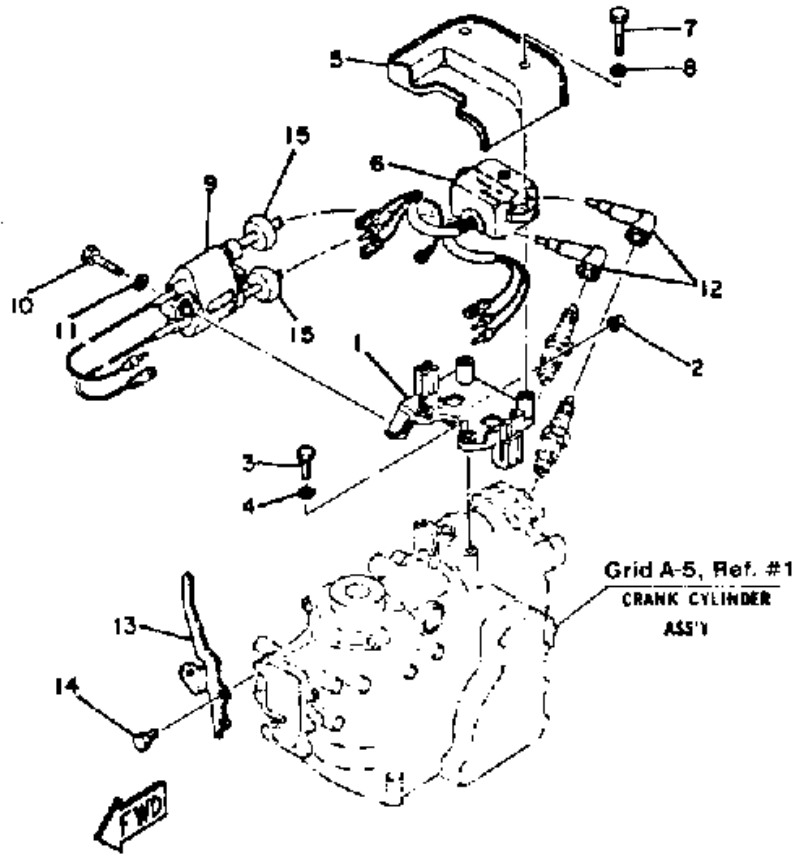

15ELJ 1986 / ELECTRIC PARTS

©2014 Yamaha Motor Corporation, U.S.A. All rights reserved.

Part List

15ELJ 1986 / ELECTRIC PARTS

REF - NO	PART NUMBER	PART NAME	QUANTITY	REMARKS
1	6E7-85542-00-94	BRACKET	1	
2	6E7-82317-00-00	DAMPER, IGNITION COIL	2	
3	97313-06020-00	BOLT, HEXAGON	2	
3	97313-06020-00	BOLT, HEXAGON	2	
4	92990-06600-00	WASHER, PLATE	2	
5	6E7-81916-00-00	COVER, TERMINAL	1	
6	695-85540-11-00	C.D.I. UNIT ASSEMBLY	1	
7	97313-06030-00	BOLT	2	
8	92990-06200-00	WASHER, PLAIN	2	
9	6E7-85570-19-00	IGNITION COIL ASSEMBLY	1	
10	97313-06030-00	BOLT	2	
11	92990-06600-00	WASHER, PLATE	2	
12	663-82370-01-00	PLUG CAP ASSY	2	
13	682-81332-02-00	PLATE, TIMING	1	
14	97313-06014-00	BOLT, HEXAGON	2	
15	90480-25161-00	GROMMET	2	

Part Notes

15ELJ 1986 / ELECTRIC PARTS

PART NUMBER	NOTE TEXT
92990-06600-00	OEM: This part number is among the Top 100 Most Popular Marine Maintenance Parts as of March 2014.
92990-06600-00	OEM: This part number is among the Top 100 Most Popular Marine Maintenance Parts as of March 2014.

©2014 Yamaha Motor Corporation, U.S.A. All rights reserved.