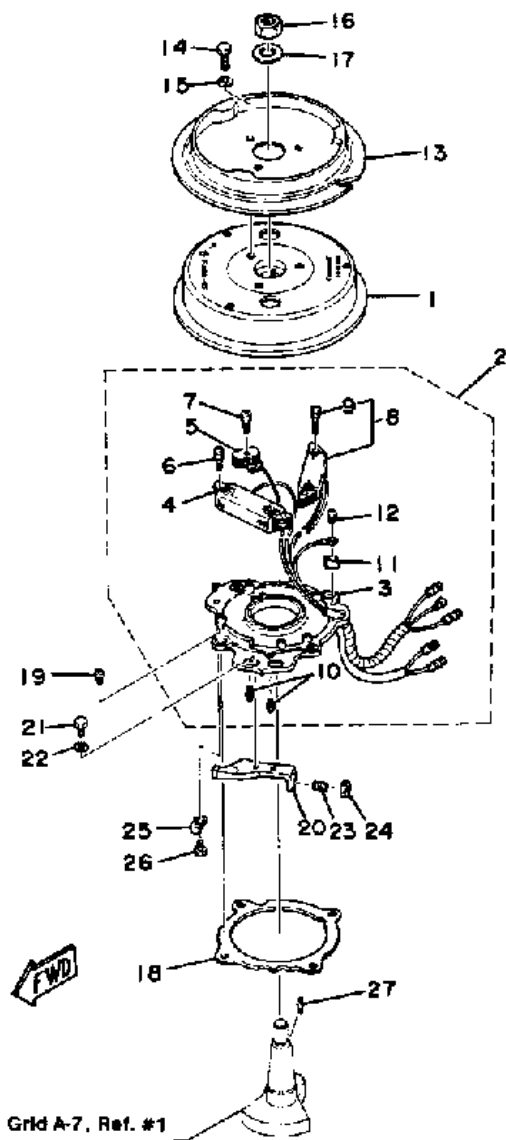

15ELJ 1986 / CDI MAGNETO (9.9H 15H)

©2014 Yamaha Motor Corporation, U.S.A. All rights reserved.

Part List

15ELJ 1986 / CDI MAGNETO (9.9H 15H)

REF - NO	PART NUMBER	PART NAME	QUANTITY	REMARKS
1	6E7-85550-70-00	ROTOR ASSEMBLY	1	
2	6E7-85560-A0-00	BASE ASSY	1	
3	6E7-85509-70-00	BASE, MAGNETO	1	
4	6E7-85520-70-00	.COIL, CHARGE	1	
5	6E7-85580-70-00	.COIL, PULSER	1	
6	90159-05039-00	SCREW, W/WASHER	2	
7	90159-05038-00	SCREW, WITH WASHER	1	
8	6E7-81303-A0-00	.LIGHTING COIL ASSY	1	
9	90159-05039-00	SCREW, W/WASHER	2	
10	663-85518-00-00	JOINT, BALL	2	
11	6E7-81328-70-00	CLAMP, CORD	1	
12	97802-04006-00	.SCREW, PAN HEAD	1	
13	6E7-15723-00-94	PULLEY, STARTER	1	
14	97013-06012-00	BOLT	3	
15	92990-06600-00	WASHER, PLATE	3	
16	90170-12066-00	NUT	1	
17	90201-12472-00	WASHER, PLATE	1	
18	682-41613-02-00	PLATE, BASE FRICTION	1	
19	97803-05008-00	SCREW, PAN HEAD	4	
20	6E8-41213-00-94	CAM, ACCEL.	1	
21	97313-05010-00	BOLT, HEXAGON	2	
22	92990-05600-00	WASHER, PLATE	2	
23	90113-05M04-00	BOLT, SET	1	
24	95380-05700-00	NUT	1	
25	682-41616-00-00	STOPPER, MAGNETO BASE	1	
26	97390-05010-00	BOLT, HEXAGON	1	
27	90280-16053-00	KEY, WOODRUFF	1	

Part Notes

15ELJ 1986 / CDI MAGNETO (9.9H 15H)

PART NUMBER	NOTE TEXT
92990-06600-00	OEM: This part number is among the Top 100 Most Popular Marine Maintenance Parts as of March 2014.

©2014 Yamaha Motor Corporation, U.S.A. All rights reserved.