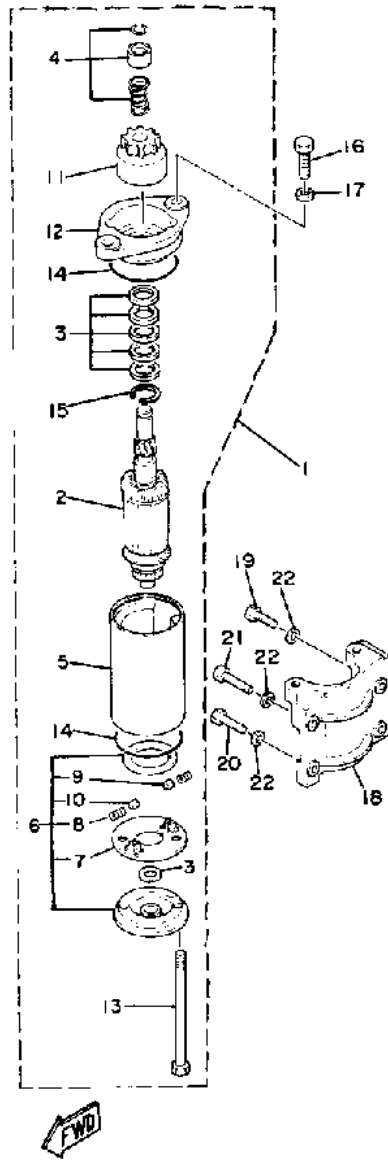

15ELJ 1986 / ELECTRIC MOTOR (9.9EH 15EH)

©2014 Yamaha Motor Corporation, U.S.A. All rights reserved.

Part List

15ELJ 1986 / ELECTRIC MOTOR (9.9EH 15EH)

REF - NO	PART NUMBER	PART NAME	QUANTITY	REMARKS
1	682-81800-12-00	STARTING MOTOR ASSEMBLY	1	
2	682-81850-11-00	ARMATURE ASSEMBLY	1	
3	682-81809-10-00	.WASHER KIT	1	
4	682-81833-10-00	PINION STOPPER SET	1	
5	682-81810-11-00	.STATOR ASSY	1	
6	682-81820-10-00	REAR COVER ASSY	1	
7	682-81840-10-00	BRUSH HOLDER ASSY	1	
8	682-81813-10-00	..SPRING, BRUSH	2	
9	682-81811-10-00	BRUSH 1 (+)	1	
10	682-81812-10-00	BRUSH 2 (-)	1	
11	682-81832-10-00	PINION ASSY	1	
12	682-81830-10-00	FRONT COVER ASSY	1	
13	682-81826-10-00	.BOLT	2	
14	682-81847-10-00	.O-RING	2	
15	682-81834-10-00	.RING	1	
16	97013-08025-00	BOLT	2	
17	92990-08600-00	..WASHER, PLATE	2	
18	682-81822-43-94	BRACKET, ELECTRIC MOTOR (682-81822-42-94)	1	
19	97313-06025-00	BOLT	1	
20	97313-06020-00	BOLT, HEXAGON	2	
21	97313-06030-00	BOLT	1	
22	92990-06600-00	WASHER, PLATE	4	

Part Notes

15ELJ 1986 / ELECTRIC MOTOR (9.9EH 15EH)

PART NUMBER	NOTE TEXT
92990-06600-00	OEM: This part number is among the Top 100 Most Popular Marine Maintenance Parts as of March 2014.

©2014 Yamaha Motor Corporation, U.S.A. All rights reserved.