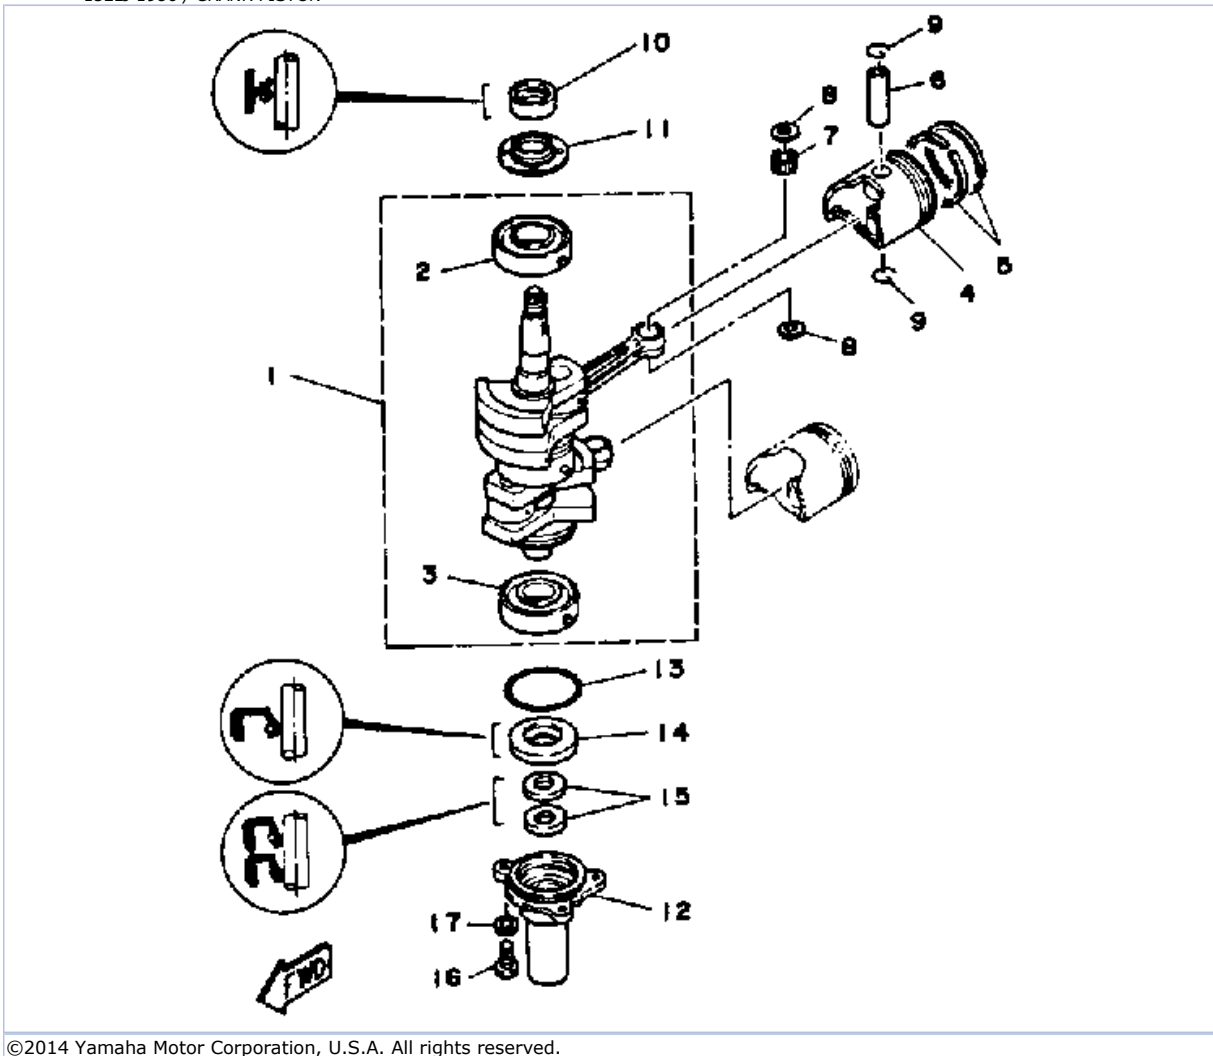

15ELJ 1986 / CRANK PISTON

©2014 Yamaha Motor Corporation, U.S.A. All rights reserved.

Part List

15ELJ 1986 / CRANK PISTON

REF - NO	PART NUMBER	PART NAME	QUANTITY	REMARKS
1	682-11400-02-00	CRANKSHAFT ASSEMBLY	1	
2	93306-205U2-00	BEARING	1	
3	93306-304U0-00	BEARING	1	
4	6E7-11636-00-00	PISTON (0.50MM O/S)	2	ALT. PART
4	6E7-11631-00-97	PISTON (STD)	2	
5	682-11610-21-00	PISTON RING SET (0.50MM O/S)	2	ALT. PART
5	682-11610-01-00	PISTON RING SET (STD)	2	
6	634-11633-00-00	PIN, PISTON	2	
7	93602-14104-00	PIN, DOWEL	50	
8	90201-14377-00	WASHER, PLATE	4	
9	93450-15023-00	CIRCLIP	4	
10	93110-23M00-00	.OIL SEAL	1	
11	682-11445-00-00	SPACER	1	
12	99999-01927-00	HOUSING, OIL SEAL	1	
13	93210-53679-00	O-RING	1	
14	93101-20M10-00	OIL SEAL, S-TYPE	1	
15	93101-13M11-00	OIL SEAL	2	
16	97395-06016-00	BOLT, HEX	3	
17	92990-06600-00	WASHER, PLATE	3	

Part Notes

15ELJ 1986 / CRANK PISTON

PART NUMBER	NOTE TEXT
92990-06600-00	OEM: This part number is among the Top 100 Most Popular Marine Maintenance Parts as of March 2014.

©2014 Yamaha Motor Corporation, U.S.A. All rights reserved.