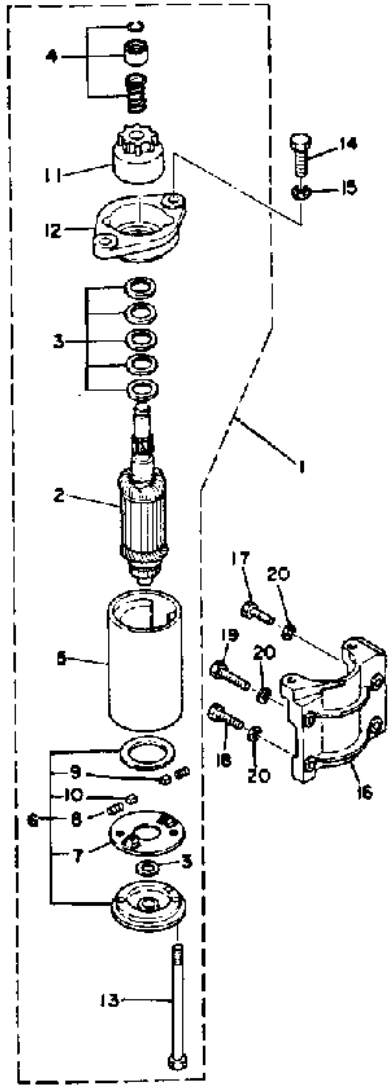

15ELJ 1986 / ELECTRIC MOTOR (9.9EJ 15EJ)

©2014 Yamaha Motor Corporation, U.S.A. All rights reserved.

Part List

15ELJ 1986 / ELECTRIC MOTOR (9.9EJ 15EJ)

REF - NO	PART NUMBER	PART NAME	QUANTITY	REMARKS
1	682-81800-12-00	STARTING MOTOR ASSEMBLY	1	
2	682-81850-11-00	ARMATURE ASSEMBLY	1	
3	682-81809-10-00	WASHER KIT	1	
4	682-81833-10-00	PINION STOPPER SET	1	
5	682-81810-11-00	.STATOR ASSY	1	
6	682-81820-10-00	REAR COVER ASSY	1	
7	682-81840-10-00	BRUSH HOLDER ASSY	1	
8	682-81813-10-00	..SPRING, BRUSH	2	
9	682-81811-10-00	BRUSH 1 (+)	1	
10	682-81812-10-00	BRUSH 2 (-)	1	
11	682-81832-10-00	PINION ASSY	1	
12	682-81830-10-00	FRONT COVER ASSY	1	
13	682-81826-10-00	.BOLT	2	
14	97013-08025-00	BOLT	2	
15	92990-08600-00	..WASHER, PLATE	2	
16	682-81822-43-94	BRACKET, ELECTRIC MOTOR (682-81822-42-94)	1	
17	97313-06025-00	BOLT	1	
18	97313-06020-00	BOLT, HEXAGON	2	
19	97313-06030-00	BOLT	1	
20	92990-06600-00	WASHER, PLATE	4	

Part Notes

15ELJ 1986 / ELECTRIC MOTOR (9.9EJ 15EJ)

PART NUMBER	NOTE TEXT
92990-06600-00	OEM: This part number is among the Top 100 Most Popular Marine Maintenance Parts as of March 2014.

©2014 Yamaha Motor Corporation, U.S.A. All rights reserved.