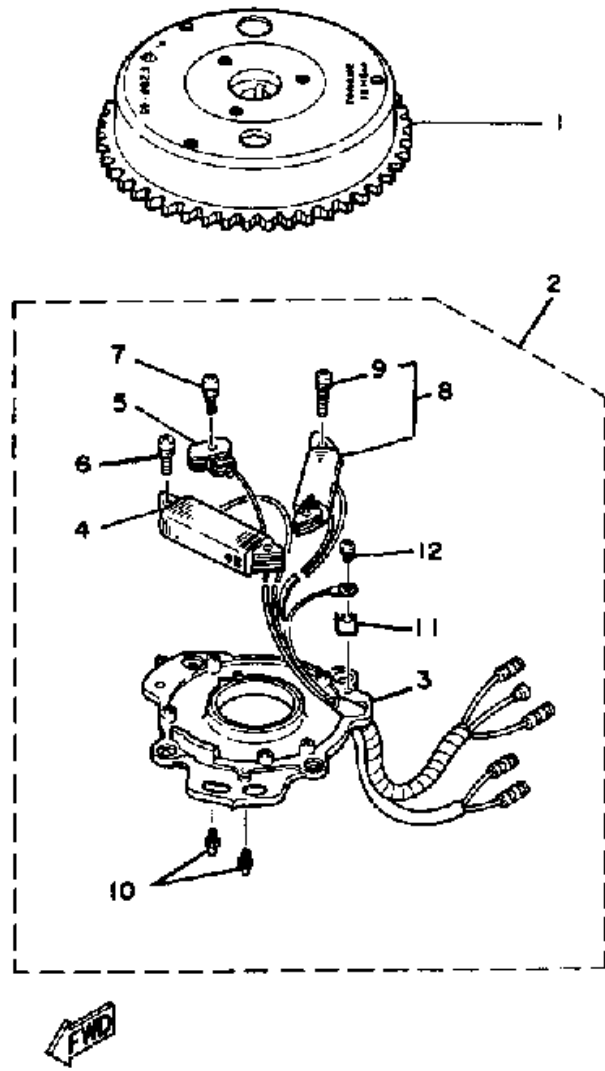

15ELJ 1986 / CDI MAGNETO (9.9EH 15EH)

©2014 Yamaha Motor Corporation, U.S.A. All rights reserved.

Part List

15ELJ 1986 / CDI MAGNETO (9.9EH 15EH)

REF - NO	PART NUMBER	PART NAME	QUANTITY	REMARKS
1	6E7-85550-A0-00	ROTOR ASSY	1	EH
2	6E7-85560-A0-00	BASE ASSY	1	
3	6E7-85509-70-00	BASE, MAGNETO	1	
4	6E7-85520-70-00	.COIL, CHARGE	1	
5	6E7-85580-70-00	.COIL, PULSER	1	
6	90159-05039-00	SCREW, W/WASHER	2	
7	90159-05038-00	SCREW, WITH WASHER	1	
8	6E7-81303-A0-00	.LIGHTING COIL ASSY	1	
9	90159-05039-00	SCREW, W/WASHER	2	
10	663-85518-00-00	JOINT, BALL	2	
11	6E7-81328-70-00	CLAMP, CORD	1	
12	97802-04006-00	.SCREW, PAN HEAD	1