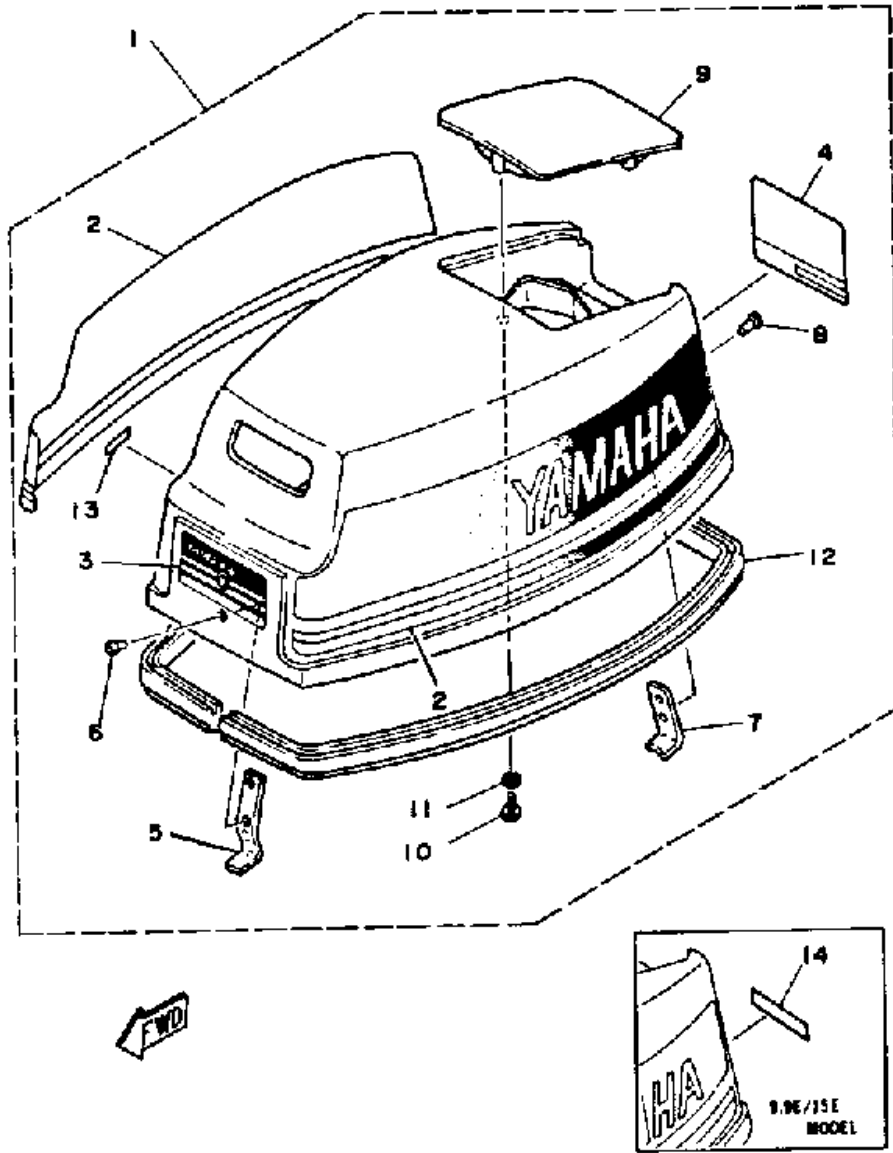

15ELJ 1986 / TOP COWLING (9.9J 15J)

©2014 Yamaha Motor Corporation, U.S.A. All rights reserved.

Part List

15ELJ 1986 / TOP COWLING (9.9J 15J)

REF - NO	PART NUMBER	PART NAME	QUANTITY	REMARKS
1	6E7-42610-13-EK	TOP COWLING ASSEMBLY	1	
1	6E8-42610-13-EK	TOP COWLING ASSEMBLY	1	U.R. 15 MODEL
2	6E7-W0070-23-00	GRAPHIC SET	1	
3	6E7-42677-01-00	GRAPHIC, FRONT	1	
4	6E7-42678-10-00	GRAPHIC, REAR	1	U.R. 9.9 MODEL
4	6E8-42678-10-00	GRAPHIC, REAR	1	U.R. 15 MODEL
5	6E7-42651-02-00	HOOK	1	
6	90266-04M00-00	.RIVET	2	
7	6E7-42652-00-00	.HOOK	1	
8	90266-04M04-00	.RIVET	2	
9	6E7-42613-00-EK	MOLDING, AIR DUCT	1	
10	97313-06016-00	BOLT, HEXAGON	3	
11	92990-06600-00	WASHER, PLATE	3	
12	682-42615-00-00	SEAL	1	
13	6E0-44191-11-00	INDICATOR, SHIFT	1	
14	6G1-42683-00-00	MARK, COWLING 3	1	9.9/15E MODEL

Part Notes

15ELJ 1986 / TOP COWLING (9.9J 15J)

PART NUMBER	NOTE TEXT
92990-06600-00	OEM: This part number is among the Top 100 Most Popular Marine Maintenance Parts as of March 2014.

©2014 Yamaha Motor Corporation, U.S.A. All rights reserved.