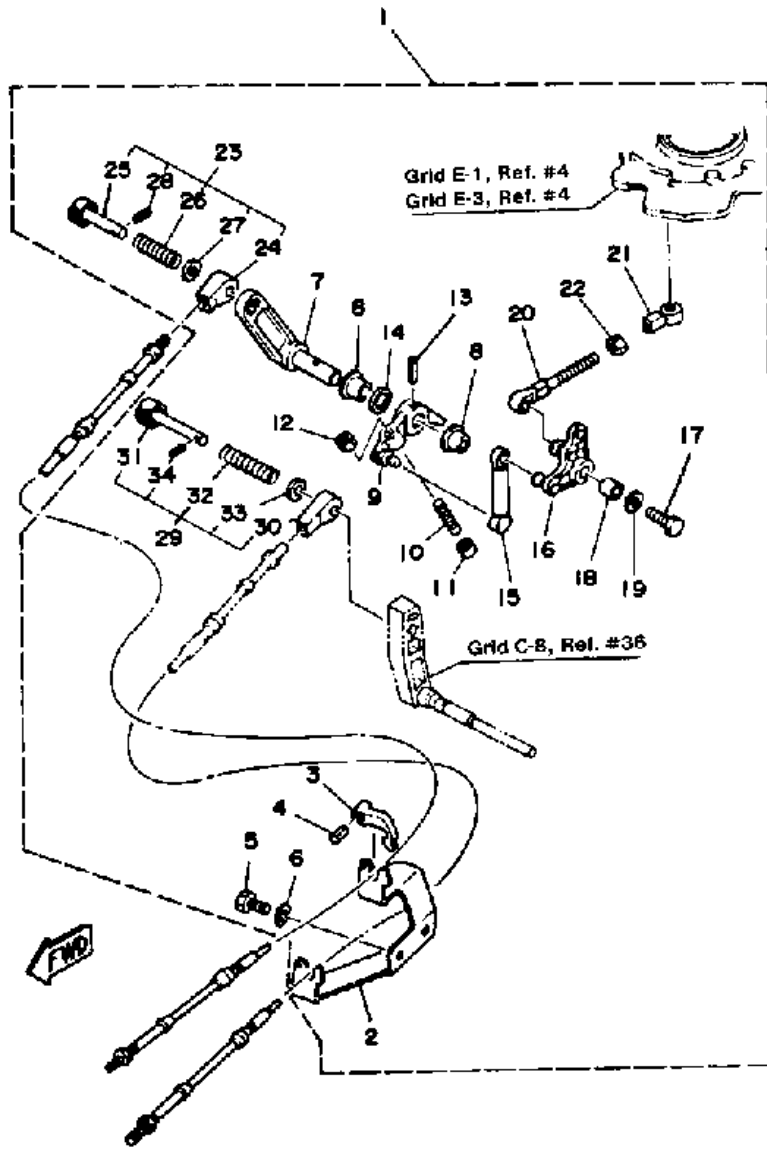

15ELJ 1986 / REMOTE CONTROL ATTACHMENT

©2014 Yamaha Motor Corporation, U.S.A. All rights reserved.

Part List

15ELJ 1986 / REMOTE CONTROL ATTACHMENT

REF - NO	PART NUMBER	PART NAME	QUANTITY	REMARKS
1	6E7-48501-50-00	ATTACHMENT ASSY	1	
2	682-48531-51-00	BRACKET, REMOTE CONTROL	1	
3	682-48538-50-00	.CLAMP, CABLE 1	2	
4	91690-30012-00	.PIN, SPRING	2	
5	97395-06016-00	BOLT, HEX	2	
6	92990-06600-00	WASHER, PLATE	2	
7	682-41631-50-94	LEVER, MAGNETO CONTROL 1	1	
8	90386-10009-00	.BUSH	2	
9	682-41632-50-94	LEVER, MAGNETO CONTROL 2	1	
10	90113-06M01-00	BOLT	1	
11	663-44194-00-00	CAP	1	
12	95380-06700-00	NUT	1	
13	91690-40018-00	.PIN, SPRING	1	
14	90202-10024-00	WASHER, PLATE	1	
15	682-41238-51-00	JOINT, LINK 1	1	
16	682-41633-00-94	LEVER, MAGNETO CONTROL 3	1	
17	97313-06020-00	BOLT, HEXAGON	1	
18	90387-06M02-00	COLLAR	1	
19	90387-06298-00	COLLAR	1	
20	682-41237-50-00	JOINT, LINK	1	
21	682-41237-00-00	JOINT, LINK	1	
22	95380-05700-00	NUT	1	
23	682-48340-50-00	CABLE END ASSY (THROTTLE)	1	
24	682-48344-50-00	CABLE END, REMOTE CONTROL 1	1	
25	617-48361-90-00	HOOK, CABLE	1	
26	90501-10264-00	..SPRING, COMPRESSION	1	
27	92990-08600-00	..WASHER, PLATE	1	
28	91690-30012-00	.PIN, SPRING	1	
29	682-48330-50-00	CABLE END ASSY (SHIFT)	1	
30	682-48346-50-00	CABLE END, REMOTE CONTROL 3	1	
31	617-48331-91-00	..HOOK, CABLE	1	
32	90501-10071-00	..SPRING, COMPRESSION	1	
33	92990-08600-00	..WASHER, PLATE	1	
34	91690-30012-00	.PIN, SPRING	1	

Part Notes

15ELJ 1986 / REMOTE CONTROL ATTACHMENT

PART NUMBER	NOTE TEXT
92990-06600-00	OEM: This part number is among the Top 100 Most Popular Marine Maintenance Parts as of March 2014.

©2014 Yamaha Motor Corporation, U.S.A. All rights reserved.

©2014 Yamaha Motor Corporation, U.S.A. All rights reserved.