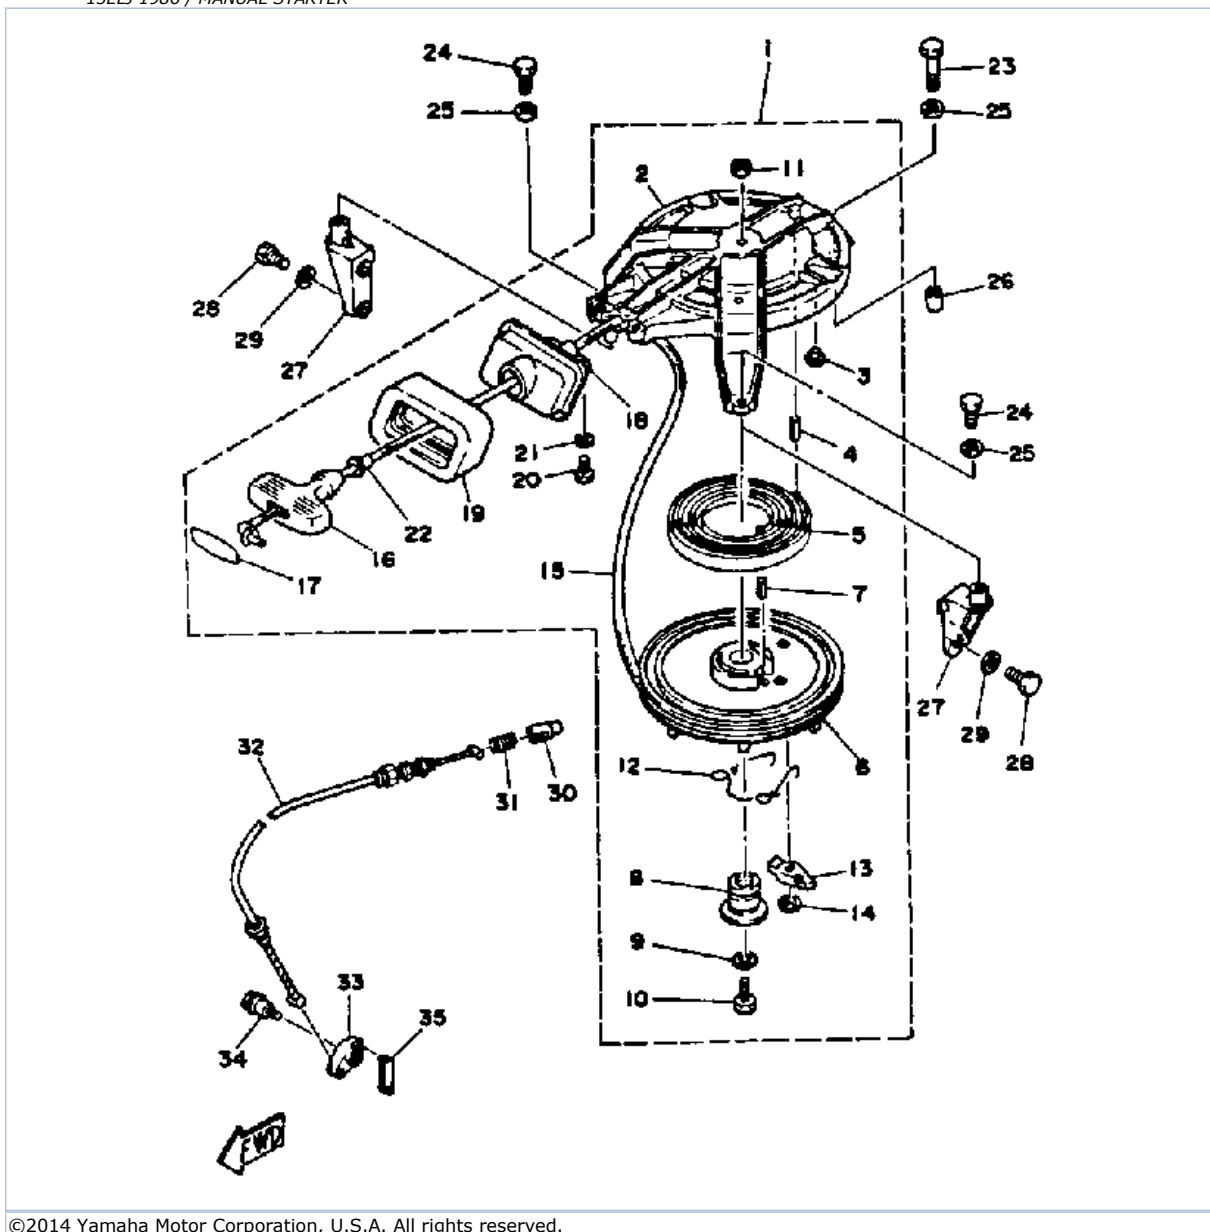

15ELJ 1986 / MANUAL STARTER

©2014 Yamaha Motor Corporation, U.S.A. All rights reserved.

Part List

15ELJ 1986 / MANUAL STARTER

REF - NO	PART NUMBER	PART NAME	QUANTITY	REMARKS
1	6E7-15710-04-94	STARTER ASSEMBLY	1	
2	682-15711-71-94	CASE, STARTER	1	
3	648-15773-00-00	STAY 3	1	
4	91690-40016-00	PIN, SPRING	1	
5	90510-08M04-00	.SPRING, SPIRAL	1	
6	677-15714-00-94	DRUM, SHEAVE	1	
7	91690-40020-00	PIN, SPRING	1	
8	677-15717-01-00	.SHAFT, STARTER	1	
9	90201-065F3-00	WASHER, PLATE	1	
10	97313-06020-00	BOLT, HEXAGON	1	
11	95380-06600-00	NUT, HEXAGON	1	
12	677-15705-02-00	SPRING, DRIVE PAWL	1	
13	677-15741-01-00	.PAWL, DRIVE	1	
14	93430-06M02-00	.CIRCLIP	1	
15	90580-50M01-00	ROPE, STARTER	1	
16	619-15755-01-00	HANDLE, STARTER	1	
17	689-15779-01-00	COVER	1	
18	6E7-15758-00-94	GUIDE, ROPE	1	
19	6E7-15761-00-00	SEAL, RUBBER 1	1	
20	97313-06016-00	BOLT, HEXAGON	2	
21	92990-06600-00	WASHER, PLATE	2	
22	689-15789-00-00	DAMPER	1	
23	97013-06035-00	BOLT	1	
24	97313-06020-00	BOLT, HEXAGON	2	
25	92990-06600-00	WASHER, PLATE	3	
26	99530-10014-00	PIN, DOWEL	1	
27	6E7-15771-01-94	STAY 1	2	
28	97313-06020-00	BOLT, HEXAGON	4	
29	92990-06600-00	WASHER, PLATE	4	
30	656-15748-00-00	PLUNGER, STARTER STOP	1	
31	90501-10227-00	SPRING, COMPRESSION	1	
32	682-15770-00-00	CABLE COMP., STARTER STOP	1	
33	682-15746-00-00	ARM	1	
34	90109-06M04-00	BOLT	1	
35	682-15747-00-00	LINK	1	

Part Notes

15ELJ 1986 / MANUAL STARTER

PART NUMBER	NOTE TEXT
92990-06600-00	OEM: This part number is among the Top 100 Most Popular Marine Maintenance Parts as of March 2014.
92990-06600-00	OEM: This part number is among the Top 100 Most Popular Marine Maintenance Parts as of March 2014.
92990-06600-00	OEM: This part number is among the Top 100 Most Popular Marine Maintenance Parts as of March 2014.

©2014 Yamaha Motor Corporation, U.S.A. All rights reserved.