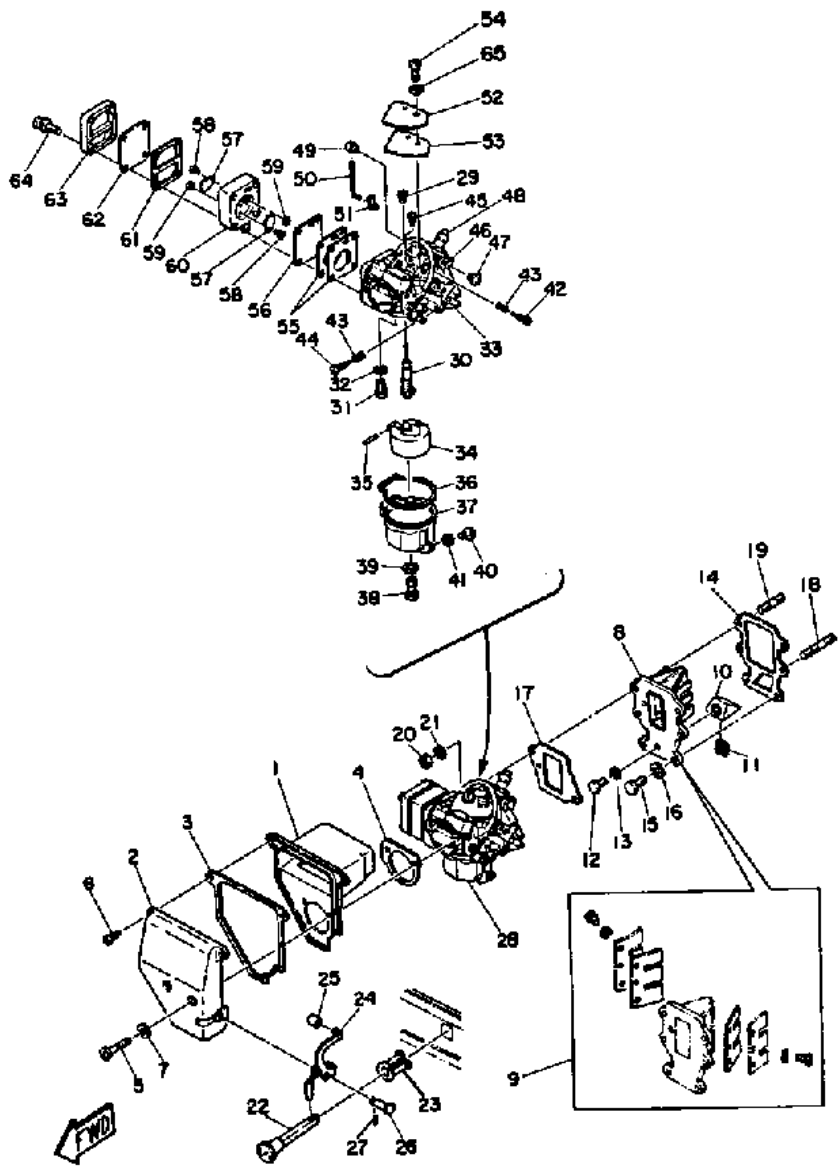

15ELJ 1986 / AIR CLEANER CARBURETOR (9.9J 15J)

©2014 Yamaha Motor Corporation, U.S.A. All rights reserved.

Part List

15ELJ 1986 / AIR CLEANER CARBURETOR (9.9J 15J)

REF - NO	PART NUMBER	PART NAME	QUANTITY	REMARKS
1	682-14417-02-00	COVER 1	1	
2	682-14418-01-00	COVER 2	1	
3	682-14416-00-00	GASKET, AIR CLEANER	1	
4	682-14483-A0-00	GASKET	1	
5	98580-05530-00	SCREW, PAN HEAD	2	
6	97780-50514-00	SCREW, TAPPING	1	
7	92990-05600-00	WASHER, PLATE	2	
8	6E7-13610-71-00	REED VALVE ASSEMBLY	1	U.R. 9.9 MODEL
8	6E8-13610-01-00	REED VALVE ASSEMBLY	1	U.R. 15 MODEL
9	6E7-W0004-70-00	REED SET	1	U.R. 9.9 MODEL
9	682-W0004-00-00	.REED SET	1	U.R. 15 MODEL
10	6E7-13625-00-00	SPACER, REED VALVE	1	
11	6E7-13588-00-00	NUT	1	
12	97013-06012-00	BOLT	1	
13	92990-06600-00	WASHER, PLATE	1	
14	682-13621-00-00	GASKET, VALVE SEAT (9.9 MODEL)	1	
15	97313-06016-00	BOLT, HEXAGON	4	
16	92990-06600-00	WASHER, PLATE	4	
17	677-14198-00-00	GASKET	1	
18	90116-06M04-00	BOLT, STUD	1	
19	90116-06130-00	BOLT, STUD	1	
20	95380-06700-00	NUT	2	
21	92990-06600-00	WASHER, PLATE	2	
22	682-41271-00-00	KNOB, CHOKE	1	
23	682-41273-00-00	GROMMET	1	
24	682-41252-01-00	LEVER, CHOKE	1	
25	682-41267-00-00	BUSHING, JOINT	1	
26	682-41263-00-0	UNAVAILABLE IN PRICE BOOK	1	
27	90468-10005-00	CLIP	1	
28	6E7-14301-74-00	CARBURETOR ASSEMBLY 1	1	U.R. 9.9 MODEL
28	6E8-14301-05-00	CARBURETOR ASSEMBLY 1	1	U.R. 15 MODEL
29	6E7-14342-26-00	JET, PILOT #52 (#52)	1	U.R. 9.9 MODEL
29	6E7-14342-28-00	JET, PILOT (# 56)	1	U.R. 15 MODEL
30	6E7-14341-70-00	NOZZLE, MAIN	1	U.R. 9.9 MODEL
30	6E8-14341-00-00	NOZZLE, MAIN	1	U.R. 15 MODEL
31	6E8-14390-12-00	NEEDLE VALVE ASSEMBLY	1	
32	367-14195-00-00	GASKET	1	
33	367-14396-00-00	PIPE	1	
34	6E7-14385-00-00	FLOAT	1	
35	647-14386-10-00	PIN, FLOAT	1	
36	677-14384-01-00	GASKET, FLOAT CHAMBER	1	
37	6E7-14381-00-00	BODY, FLOAT CHAMBER	1	U.R. 9.9 MODEL
38	677-14343-52-00	JET, MAIN (#104)	1	U.R. 15 MODEL
39	1J2-14398-00-00	GASKET	1	
40	98503-04005-00	SCREW, PAN HEAD	1	
41	655-14398-00-00	GASKET	1	
42	647-14323-00-00	SCREW, AIR ADJUSTING	1	
43	646-14212-01-00	SPRING, PILOT ADJUSTING	2	
44	98503-04014-00	SCREW, PAN HEAD	1	
45	647-14326-00-00	.SCREW, GUIDE	1	
46	682-41210-00-00	ACCEL. ARM ASSEMBLY	1	
47	677-14327-00-00	SCREW	1	
48	682-41291-00-00	BUSHING	1	
49	677-41226-00-00	END, THROTTLE LEVER	1	
50	682-41219-00-00	ROD	1	
51	661-41262-02-00	JOINT, CHOKE LEVER	1	
52	6E7-14157-00-00	COVER, MIXING	1	
53	6E7-14227-00-00	GASKET	1	
54	98580-04008-00	.SCREW, PAN HEAD	2