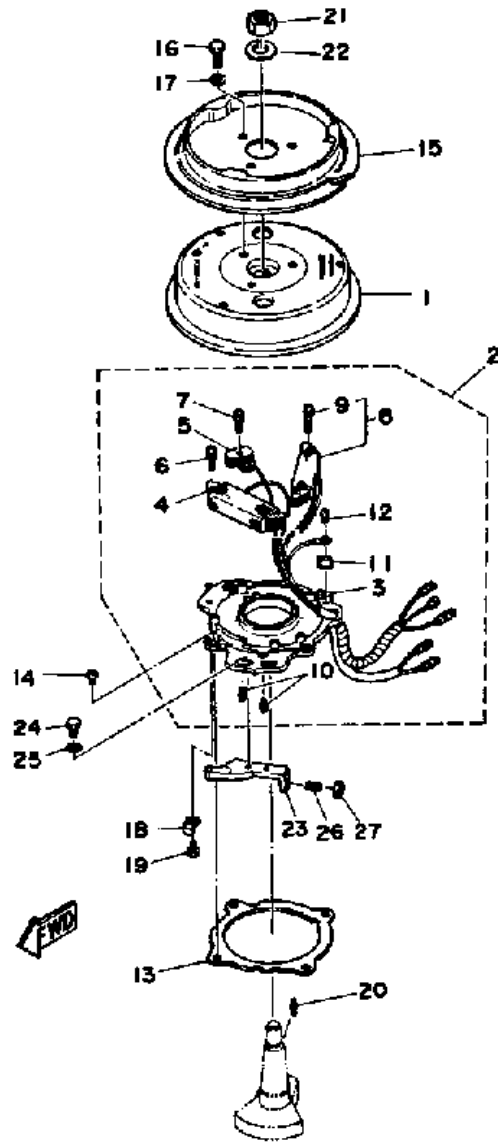

15ELJ 1986 / CDI MAGNETO (9.9J 15J)

©2014 Yamaha Motor Corporation, U.S.A. All rights reserved.

Part List

15ELJ 1986 / CDI MAGNETO (9.9J 15J)

REF - NO	PART NUMBER	PART NAME	QUANTITY	REMARKS
1	6E7-85550-70-00	ROTOR ASSEMBLY	1	
2	6E7-85560-A0-00	BASE ASSY	1	
3	6E7-85509-70-00	BASE, MAGNETO	1	
4	6E7-85520-70-00	.COIL, CHARGE	1	
5	6E7-85580-70-00	.COIL, PULSER	1	
6	90159-05039-00	SCREW, W/WASHER	2	
7	90159-05038-00	.SCREW, WITH WASHER	1	
8	6E7-81303-A0-00	.LIGHTING COIL ASSY	1	
9	90159-05039-00	SCREW, W/WASHER	2	
10	663-85518-00-00	.JOINT, BALL	2	
11	6E7-81328-70-00	CLAMP, CORD	1	
12	97802-04006-00	.SCREW, PAN HEAD	1	
13	6E7-15723-00-94	PULLEY, STARTER	1	
14	97013-06012-00	BOLT	3	
15	92990-06600-00	WASHER, PLATE	3	
16	90170-12066-00	NUT	1	
17	90201-12472-00	WASHER, PLATE	1	
18	682-41613-02-00	PLATE, BASE FRICTION	1	
19	97803-05008-00	SCREW, PAN HEAD	4	
20	6E8-41213-00-94	CAM, ACCEL.	1	
21	97313-05010-00	BOLT, HEXAGON	2	
22	92990-05600-00	WASHER, PLATE	2	
23	90113-05M04-00	BOLT, SET	1	
24	95380-05700-00	NUT	1	
25	682-41616-00-00	STOPPER, MAGNETO BASE	1	
26	97390-05010-00	BOLT, HEXAGON	1	
27	90280-16053-00	KEY, WOODRUFF	1	

Part Notes

15ELJ 1986 / CDI MAGNETO (9.9J 15J)

PART NUMBER	NOTE TEXT
92990-06600-00	OEM: This part number is among the Top 100 Most Popular Marine Maintenance Parts as of March 2014.

©2014 Yamaha Motor Corporation, U.S.A. All rights reserved.