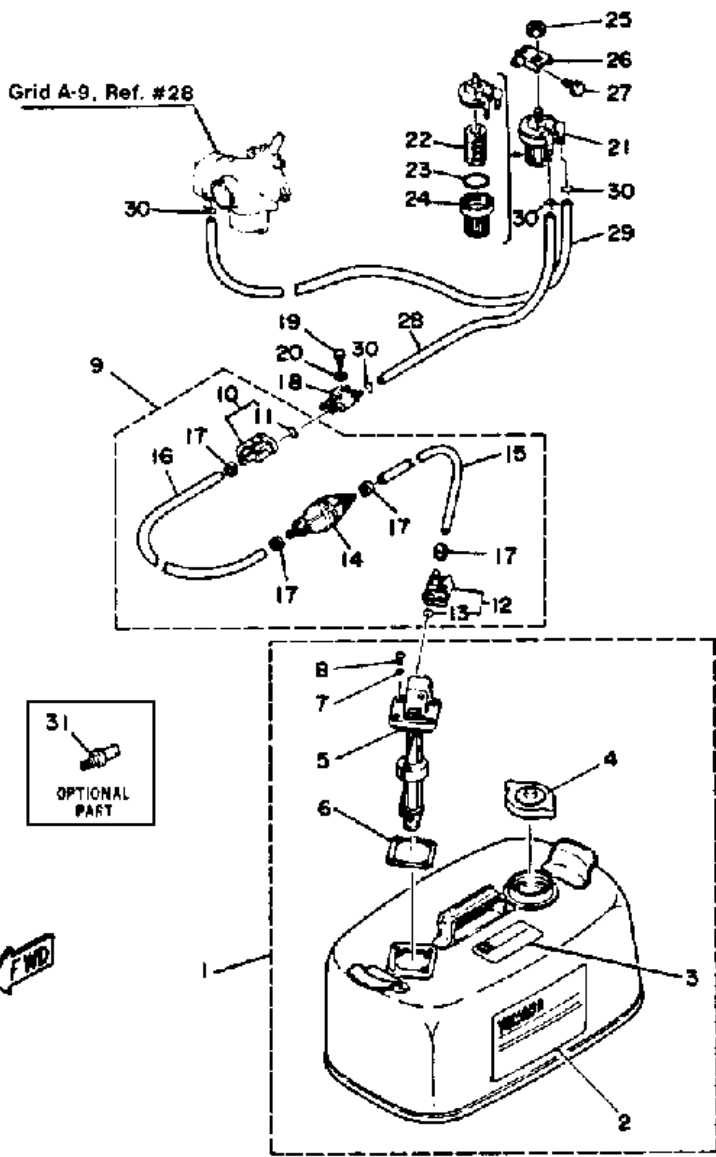

15ELJ 1986 / FUEL TANK

©2014 Yamaha Motor Corporation, U.S.A. All rights reserved.

Part List

15ELJ 1986 / FUEL TANK

REF - NO	PART NUMBER	PART NAME	QUANTITY	REMARKS
1	6Y1-W2420-42-24	FUEL TANK ASSEMBLY	1	
2	6Y1-24244-20-00	GRAPHIC, SIDE	1	
3	6Y1-24255-40-00	GRAPHIC, FUEL TNK 8	1	
4	6Y1-24610-00-00	CAP ASSEMBLY	1	
5	6Y1-24260-02-00	FUEL METER ASSEMBLY	1	
6	6Y1-24268-00-00	.GASKET, FUEL METER	1	
7	6Y1-24329-00-00	.SEAL	4	
8	98586-05016-00	SCREW, PAN HEAD	4	
9	6Y1-24306-51-00	FUEL PIPE COMP. 1	1	
9	6Y1-24306-51-00	FUEL PIPE COMP. 1	1	
10	6G1-24305-01-00	FUEL PIPE JOINT COMP. 2	1	
11	93210-08287-00	..O-RING	1	
12	6Y1-24305-02-00	FUEL PIPE JOINT COMP. 2	1	
13	93210-08287-00	..O-RING	1	
14	6Y1-24360-51-00	PRIMER PUMP ASSY.	1	
14	6Y1-24360-51-00	PRIMER PUMP ASSY.	1	
15	90445-11M80-00	HOSE	1	
15	90445-11M06-00	.HOSE (L2050)	1	
16	90445-11M05-00	.HOSE (L850)	1	
16	90445-11M78-00	HOSE	1	
17	650-24351-51-00	.BAND 1	4	
18	6G1-24304-02-00	FUEL PIPE JOINT COMP. 1	1	
19	97313-06020-00	BOLT, HEXAGON	1	
20	92990-06600-00	WASHER, PLATE	1	
21	655-24560-01-00	FILTER ASSEMBLY	1	
22	6F5-24563-00-00	ELEMENT, FILTER	1	
22	6F5-24563-00-00	ELEMENT, FILTER	11	
23	93210-37M25-00	O-RING	1	
24	655-24521-01-00	CUP, FILTER	1	
25	95333-08600-00	NUT	1	
26	682-24566-00-00	BRACKET, FILTER	1	
27	97313-06010-00	BOLT, HEXAGON	1	
28	90445-09089-00	HOSE	1	
29	90445-09100-00	HOSE (L260)	1	
30	90467-08004-00	CLIP	4	
31	ABB-FLUSH-JD-00	JET DRIVE FLUSH	1	ALT. PART

Part Notes

15ELJ 1986 / FUEL TANK

PART NUMBER	NOTE TEXT
92990-06600-00	OEM: This part number is among the Top 100 Most Popular Marine Maintenance Parts as of March 2014.

©2014 Yamaha Motor Corporation, U.S.A. All rights reserved.