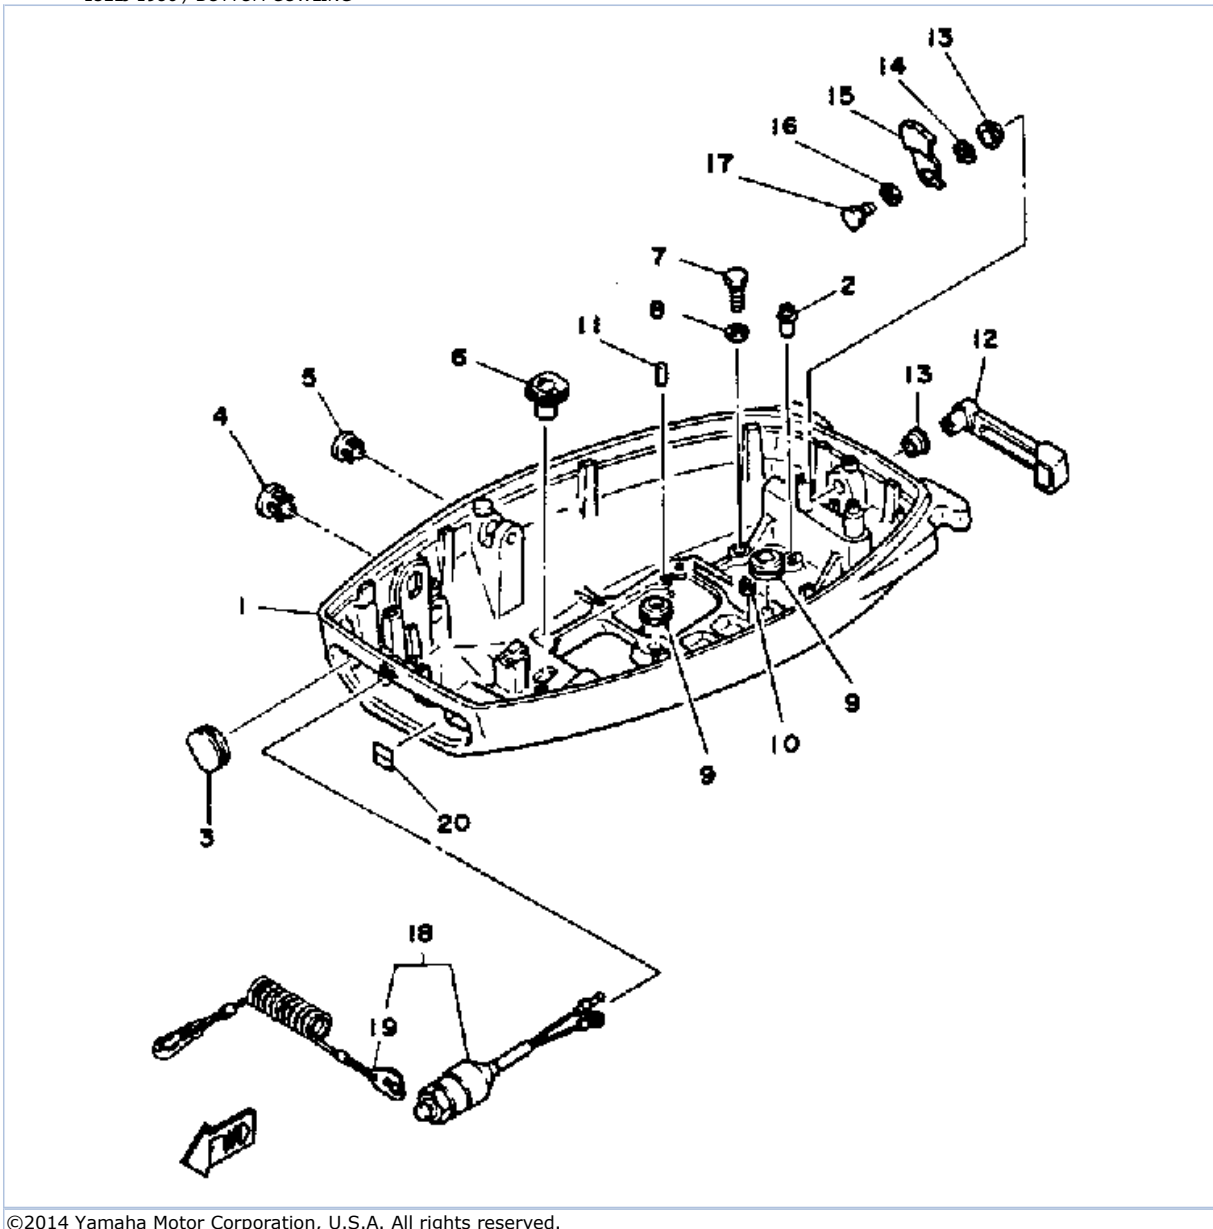

15ELJ 1986 / BOTTOM COWLING

©2014 Yamaha Motor Corporation, U.S.A. All rights reserved.

Part List

15ELJ 1986 / BOTTOM COWLING

REF - NO	PART NUMBER	PART NAME	QUANTITY	REMARKS
1	682-42711-09-EK	BOTTOM COWLING	1	
2	652-24461-00-00	PIPE, JOINT 4	1	
3	682-42724-00-00	GROMMET	1	
4	682-42725-02-00	GROMMET	1	
5	682-42726-00-00	GROMMET	1	
6	682-42727-00-00	GROMMET	1	
7	97313-06020-00	BOLT, HEXAGON	2	
8	92990-06600-00	WASHER, PLATE	2	
9	682-44367-00-00	DAMPER, WATER SEAL	1	
10	682-44366-00-00	DAMPER, WATER SEAL	1	
11	93606-12019-00	.PIN, DOWEL	2	
12	682-42815-00-EK	LEVER, CLAMP 1	1	
13	90386-12069-00	BUSH	2	
14	90206-12052-00	WASHER, WAVE	1	
15	6E7-42816-00-00	LEVER, CLAMP	1	
16	90201-06M02-00	WASHER, PLATE	1	
17	97313-06010-00	BOLT, HEXAGON	1	
18	6E9-82575-01-00	ENGINE STOP SWITCH ASSEMBLY	1	
19	682-82556-00-00	.LANYARD, STOP SWITCH	1	
20	6A1-42792-01-00	MARK (100:1)	1	

Part Notes

15ELJ 1986 / BOTTOM COWLING

PART NUMBER		NOTE TEXT
92990-06600-00		OEM: This part number is among the Top 100 Most Popular Marine Maintenance Parts as of March 2014.
682-82556-00-00		OEM: This part number is among the Top 100 Most Popular Marine Maintenance Parts as of March 2014.

©2014 Yamaha Motor Corporation, U.S.A. All rights reserved.