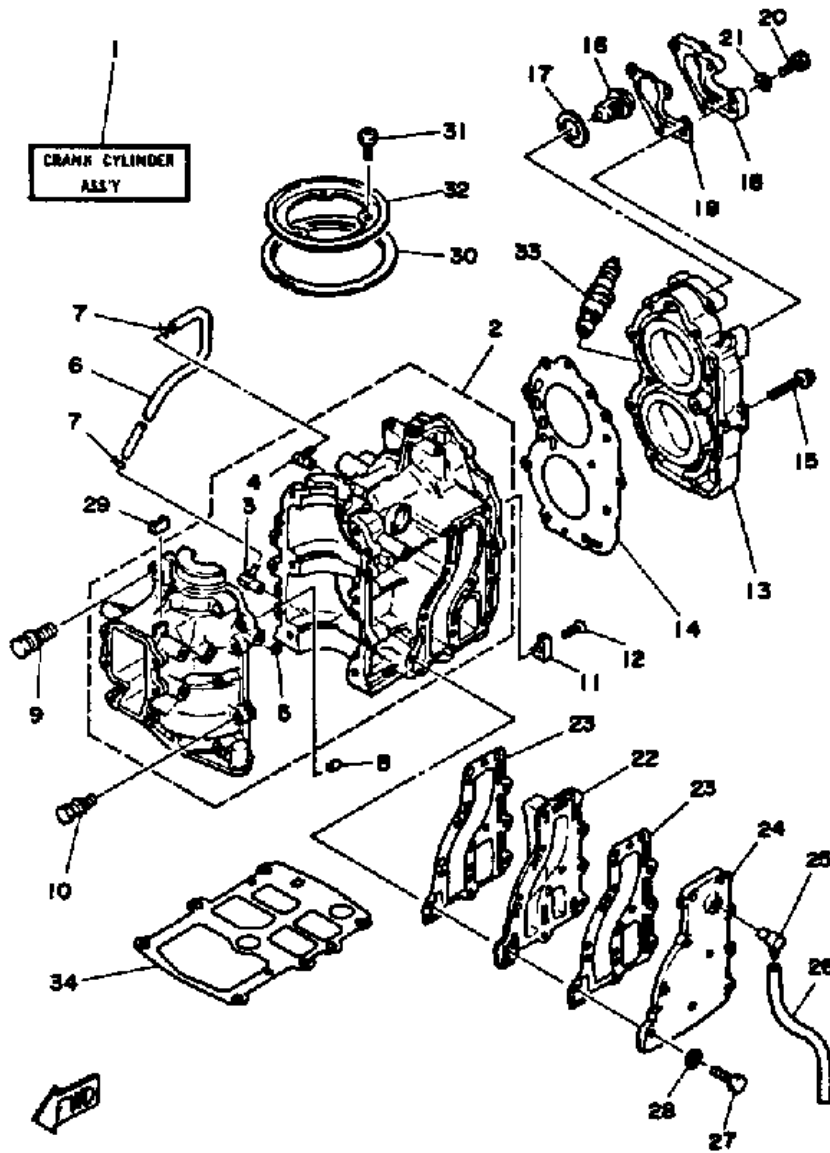

15ELJ 1986 / CRANKCASE CYLINDER

©2014 Yamaha Motor Corporation, U.S.A. All rights reserved.

Part List

15ELJ 1986 / CRANKCASE CYLINDER

REF - NO	PART NUMBER	PART NAME	QUANTITY	REMARKS
1	6E7-W0090-03-EK	CRANK-CYLINDER.ASSEMBLY.	1	
2	6E7-15100-00-94	CRANKCASE ASSEMBLY	1	
3	650-11370-00-00	CHECK VALVE ASSY	1	
4	650-14485-02-00	PIPE, JOINT	1	
5	624-11379-00-00	.VALVE, CHECK	1	
6	90445-07M08-00	HOSE (L220)	1	
7	90467-06016-00	CLIP	2	
8	93606-12019-00	.PIN, DOWEL	2	
9	90119-08M17-00	BOLT, WITH WASHER	6	
10	90119-06M13-00	BOLT, WITH WASHER	4	
11	682-11325-00-00	ANODE	1	
12	98780-05016-00	.SCREW, FLAT HEAD	1	
13	6E7-11111-00-94	HEAD, CYLINDER 1	1	
14	6E7-11181-A0-00	GASKET, CYLINDER HEAD 1	1	
15	90105-07M05-00	BOLT, FLANGE	11	
16	6F5-12411-02-00	THERMOSTAT	1	
17	90201-21567-00	WASHER, PLATE	1	
18	682-12413-00-9M	COVER, THERMOSTAT	1	
18	682-12413-00-9M	COVER, THERMOSTAT	1	
19	682-12414-A1-00	.GASKET, COVER	1	
20	97313-06020-00	BOLT, HEXAGON	4	
21	92990-06600-00	WASHER, PLATE	4	
22	682-41111-00-9M	INNER COVER, EXHAUST	1	
23	682-41112-A1-00	GASKET, EXHAUST INNER COVER	2	
24	682-41113-00-9M	OUTER COVER, EXHAUST	1	
25	676-11372-00-00	.NIPPLE, HOSE	1	
26	90445-09095-00	HOSE (L215)	1	
27	97313-06025-00	BOLT	10	
27	97395-06025-00	BOLT	10	
28	92990-06600-00	WASHER, PLATE	10	
29	682-41615-00-00	STOPPER, MAGNETO BASE	1	
30	682-41612-01-00	RETAINER, MAGNETO BASE	1	
31	98580-06010-00	SCREW, PAN HEAD	3	
32	682-41611-00-00	RETAINER, MAGNETO BASE	1	
33	NGK-B7HS1-00-00	PLUG, SPARK (NGK B7HS-10)	2	
34	682-11351-A0-00	GASKET, CYLINDER	1	

Part Notes

15ELJ 1986 / CRANKCASE CYLINDER

PART NUMBER	NOTE TEXT
92990-06600-00	OEM: This part number is among the Top 100 Most Popular Marine Maintenance Parts as of March 2014.
92990-06600-00	OEM: This part number is among the Top 100 Most Popular Marine Maintenance Parts as of March 2014.

©2014 Yamaha Motor Corporation, U.S.A. All rights reserved.