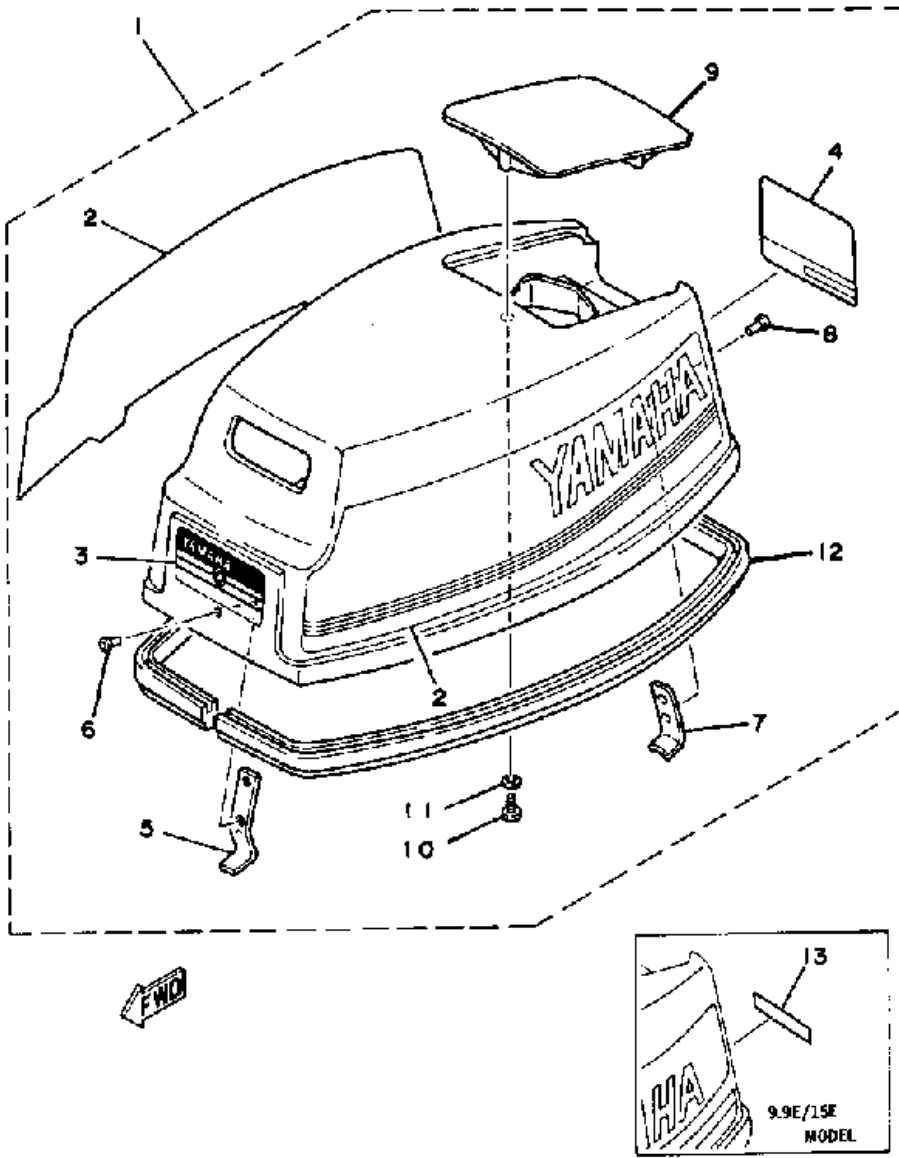

15ELJ 1986 / TOP COWLING (9.9H 15H)

©2014 Yamaha Motor Corporation, U.S.A. All rights reserved.

Part List

15ELJ 1986 / TOP COWLING (9.9H 15H)

REF - NO	PART NUMBER	PART NAME	QUANTITY	REMARKS
1	6E7-42610-13-EK	TOP COWLING ASSEMBLY	1	
1	6E8-42610-13-EK	TOP COWLING ASSEMBLY	1	
2	6E7-W0070-23-00	GRAPHIC SET	1	
3	6E7-42677-01-00	GRAPHIC, FRONT	1	U.R. 9.9 MODEL
4	6E8-42678-10-00	GRAPHIC, REAR	1	U.R. 15 MODEL
4	6E7-42678-10-00	GRAPHIC, REAR	1	U.R. 9.9 MODEL
5	6E7-42651-02-00	HOOK	1	
6	90266-04M00-00	.RIVET	2	
7	6E7-42652-00-00	.HOOK	1	
8	90266-04M04-00	.RIVET	2	
9	6E7-42613-00-EK	MOLDING, AIR DUCT	1	
10	97313-06016-00	BOLT, HEXAGON	3	
11	92990-06600-00	WASHER, PLATE	3	
12	682-42615-00-00	SEAL	1	
13	6G1-42683-00-00	MARK, COWLING 3	1	9.9E/15E MODEL

Part Notes

15ELJ 1986 / TOP COWLING (9.9H 15H)

PART NUMBER	NOTE TEXT
92990-06600-00	OEM: This part number is among the Top 100 Most Popular Marine Maintenance Parts as of March 2014.

©2014 Yamaha Motor Corporation, U.S.A. All rights reserved.