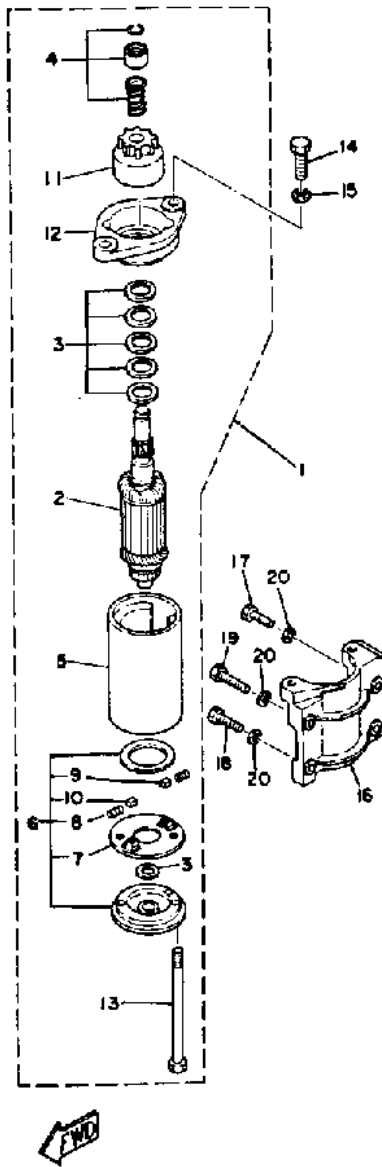

15ELJ 1986 / CDI MAGNETO (9.9EJ 15EJ)

©2014 Yamaha Motor Corporation, U.S.A. All rights reserved.

Part List

15ELJ 1986 / CDI MAGNETO (9.9EJ 15E)

REF - NO	PART NUMBER	PART NAME	QUANTITY	REMARKS
2	6E7-85550-A0-00	ROTOR ASSY	1	
3	6E7-85560-A0-00	BASE ASSY	1	
4	6E7-85509-70-00	BASE, MAGNETO	1	
5	6E7-85520-70-00	.COIL, CHARGE	1	
6	6E7-85580-70-00	.COIL, PULSER	1	
7	90159-05039-00	SCREW, W/WASHER	1	
8	90159-05038-00	SCREW, WITH WASHER	1	
9	6E7-81303-A0-00	.LIGHTING COIL ASSY	1	
10	90159-05039-00	SCREW, W/WASHER	2	
11	663-85518-00-00	JOINT, BALL	2	
12	6E7-81328-70-00	CLAMP, CORD	1	
13	97802-04006-00	.SCREW, PAN HEAD	1