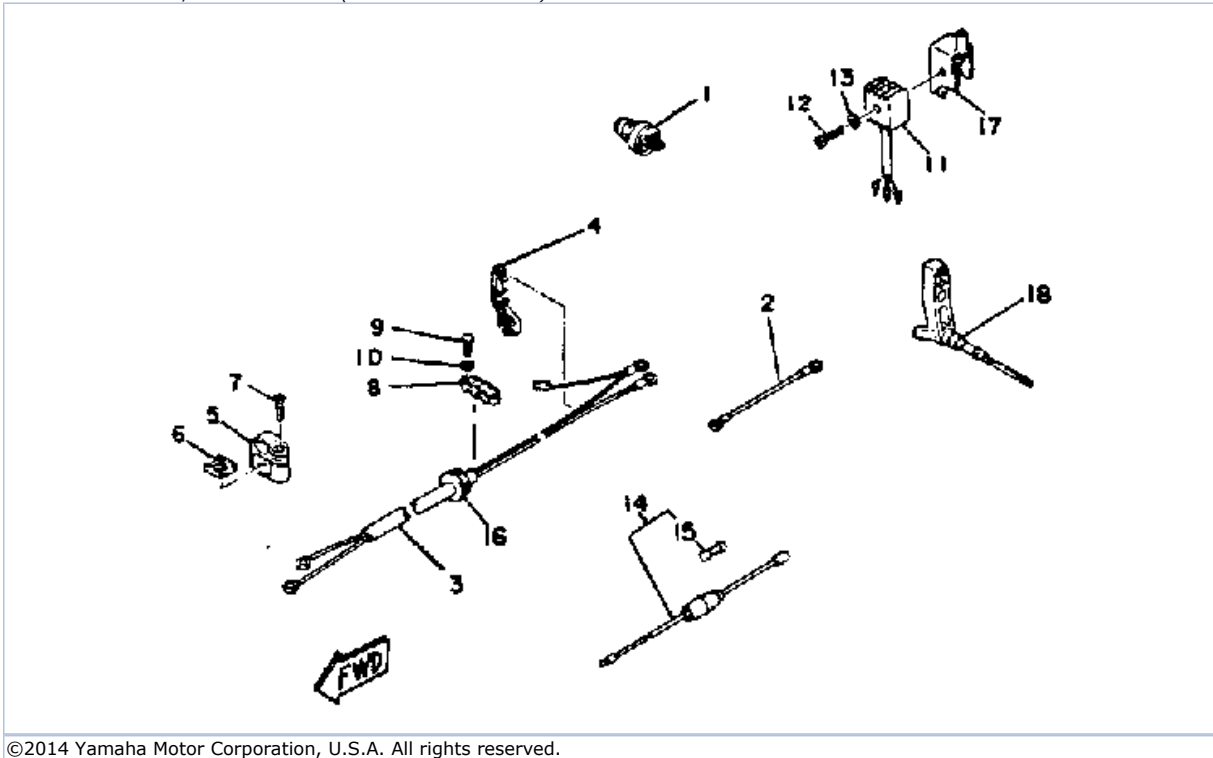

15ELJ 1986 / ELECTRIC PARTS (9.9EJ 9.9EH 15EJ 15EH)

©2014 Yamaha Motor Corporation, U.S.A. All rights reserved.

Part List

15ELJ 1986 / ELECTRIC PARTS (9.9EJ 9.9EH 15EJ 15EH)

REF - NO	PART NUMBER	PART NAME	QUANTITY	REMARKS
1	682-81870-00-00	STARTING SWITCH ASSY	1	
2	682-82117-02-00	WIRE, LEAD	1	
3	682-82105-02-00	BATTERY CABLE	1	
4	682-82594-01-00	CLAMP	1	
5	689-82594-00-00	CLAMP	1	
6	682-42525-00-00	PLATE, FRICTION 1	1	
7	90161-06M03-00	SCREW, TAPPING	1	
8	90464-08M03-00	CLAMP	1	
9	97313-06016-00	BOLT, HEXAGON	2	
10	92990-06600-00	WASHER, PLATE	2	
11	664-81970-61-00	RECTIFIER ASSEMBLY	1	
12	98503-05025-00	SCREW, PAN HEAD	1	
13	92990-05600-00	WASHER, PLATE	1	
14	682-82150-01-00	FUSE HOLDER ASSY	1	
15	682-82151-00-00	FUSE (12V-20A)	1	
16	682-42724-40-00	GROMMET 1	1	
17	6E7-15771-40-94	STAY	1	
18	682-44111-41-94	HANDLE, GEAR SHIFT	1	

Part Notes

15ELJ 1986 / ELECTRIC PARTS (9.9EJ 9.9EH 15EJ 15EH)

PART NUMBER	NOTE TEXT
92990-06600-00	OEM: This part number is among the Top 100 Most Popular Marine Maintenance Parts as of March 2014.

©2014 Yamaha Motor Corporation, U.S.A. All rights reserved.