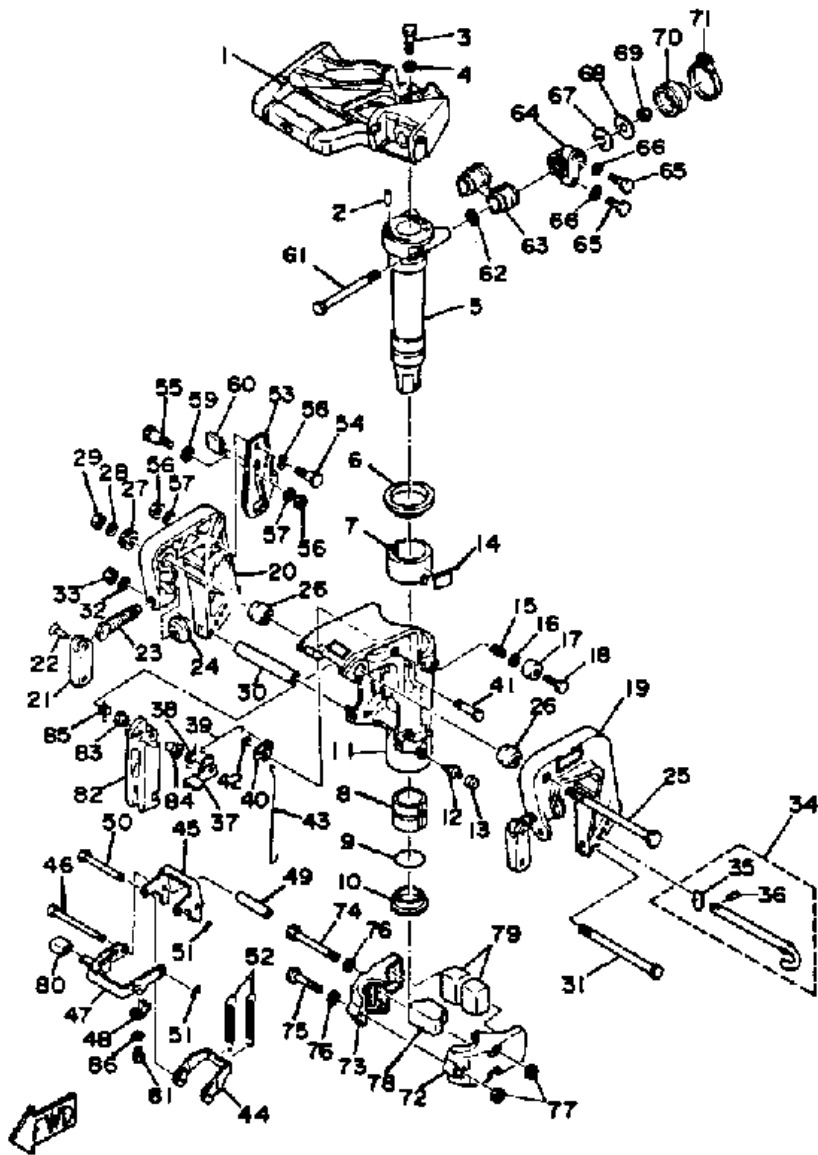

15ELJ 1986 / BRACKET

©2014 Yamaha Motor Corporation, U.S.A. All rights reserved.

Part List

15ELJ 1986 / BRACKET

REF - NO	PART NUMBER	PART NAME	QUANTITY	REMARKS
1	682-42511-00-EK	BRACKET, STEERING	1	
2	93606-12019-00	.PIN, DOWEL	2	
3	97395-06025-00	BOLT	3	
4	92990-06600-00	WASHER, PLATE	3	
5	682-42521-00-94	SHAFT, STEERING PIVOT	1	
6	90209-52M01-00	WASHER	1	
7	682-42537-00-00	BUSHING, PIVOT SHAFT	1	
8	90386-40M09-00	BUSH	1	
9	93210-40M10-00	O-RING	1	
10	90386-40M08-00	BUSH	1	
11	682-43311-04-EK	BRACKET, SWIVEL 1	1	
12	93700-06M03-00	NIPPLE, GREASE	1	
13	663-45119-00-00	CAP, GREASE NIPPLE	1	
14	648-42528-00-00	PLATE, FRICTION	1	
15	90501-18M00-00	SPRING, COMPRESSION	1	
16	92990-08600-00	..WASHER, PLATE	1	
17	676-43373-00-00	SEAL, DAMPER	1	
18	97395-08025-00	BOLT	1	
19	682-43111-02-EK	BRACKET, CLAMP	1	
20	682-43112-09-EK	BRACKET, CLAMP	1	
21	616-43118-00-EK	HANDLE, TRANSOM CLIP	2	
22	90243-04M00-00	PIN	2	
23	90149-14030-00	SCREW, SPECL SHAPE	2	
24	648-43114-01-00	PAD, TRANSOM CLAMP	2	
25	90101-10M57-00	BOLT	1	
26	626-43136-00-00	PIECE, FRICTION	2	
27	90504-59006-00	SPRING, COMPRESSION	1	
28	92990-10600-00	WASHER, PLATE	1	
29	95380-10700-00	NUT	1	
30	90387-06M13-00	COLLAR	1	
31	90101-06M29-00	BOLT	1	
32	92990-06600-00	WASHER, PLATE	1	
33	95380-06700-00	NUT	1	
34	689-43160-00-00	TILT ROD ASSY	1	
35	689-43165-00-00	.PLATE, TILT LOCK	1	
36	91690-30008-00	.PIN, SPRING	1	
37	682-43631-00-00	LEVER, TILT	1	
38	90508-12M03-00	SPRING, TORSION	1	
39	682-43616-00-00	ROD, TILT LOCK	1	
40	682-43641-00-00	LEVER, TILT	1	
41	90249-06117-00	PIN, SPEC"L SHAPE	1	
42	93430-05027-00	CIRCLIP	1	
43	682-43617-00-00	ROD, TILT LOCK	1	
44	682-43614-00-00	PLATE, TILT LOCK	1	
45	682-43615-01-00	PLATE, TILT LOCK	1	
46	682-43659-00-00	SHAFT, REVERSE LOCK	1	
47	682-43681-01-00	LEVER, SHALLOW WATER DRIVE	1	
48	682-43643-00-00	SPRING	1	
49	90387-06M20-00	COLLAR	1	
50	682-43611-01-00	SHAFT, TILT LOCK	1	
51	93430-05027-00	CIRCLIP	2	
52	90506-26M01-00	SPRING, TENSION	2	U.R.
52	90506-26M07-00	SPRING, TENSION	2	U.R.
53	6E7-43181-01-00	LEVER, TILT STOP	1	
54	90109-06M05-00	BOLT	1	
55	90109-06M03-00	BOLT	1	
56	95680-06100-00	NUT, U	2	
57	92990-06600-00	WASHER, PLATE	2	
58	90206-10M15-00	WASHER, WAVE	1