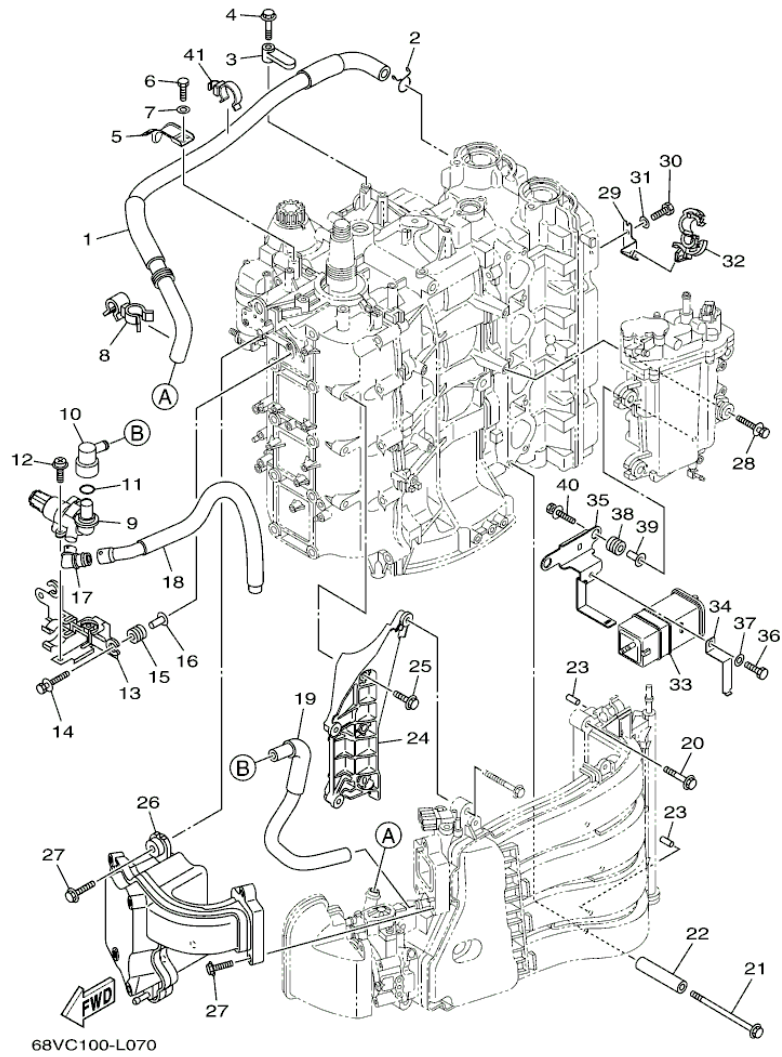

LF115XA_0112 / INTAKE 2

©2013 Yamaha Motor Corporation, U.S.A. All rights reserved.

Part List

LF115XA_0112 / INTAKE 2

REF - NO	PART NUMBER	PART NAME	QUANTITY	REMARKS
1	68V-15373-00-00	PIPE, BREATHER	1	
2	90467-20M15-00	CLIP	1	
3	6D8-82544-00-00	CLAMP	1	
4	95875-06025-00	BOLT, FLANGE	1	
5	68V-82389-00-00	PLATE 2	1	
6	97095-06012-00	BOLT	1	
7	92995-06600-00	WASHER	1	
8	90464-20011-00	CLAMP	1	
9	6C5-13713-00-00	VALVE, IDLE SPEED CONTROL	1	
10	6CJ-11372-00-00	NIPPLE, HOSE	1	
11	93210-33003-00	O-RING	1	
12	97980-05214-00	.SCREW, WITH WASHER	2	
13	68V-13152-00-00	STAY 2	1	
14	90119-06M17-00	BOLT, WITH WASHER	2	
15	90480-10M23-00	GROMMET	2	
16	90387-06M60-00	COLLAR	2	
17	68V-13897-00-00	PIPE, AIR	1	
18	68V-13892-00-00	HOSE, AIR 2	1	
19	68V-13543-10-00	HOSE, AIR	1	
20	90105-08M87-00	BOLT, FLANGE	4	
21	90105-08242-00	BOLT, FLANGE	1	
22	90387-09017-00	COLLAR	1	
23	91690-50014-00	PIN, SPRING	2	
24	68V-14291-10-00	BRACKET 1	1	
25	95895-08020-00	BOLT, FLANGE	3	
26	68V-13642-00-00	MANIFOLD 2	1	
27	95895-06030-00	BOLT, FLANGE	6	
28	90119-06M24-00	BOLT, WITH WASHER	4	
29	68V-21457-00-00	PLATE, PIPE GUIDE	1	
30	97095-06012-00	BOLT	1	
31	92995-06600-00	WASHER	1	
32	90464-18246-00	.CLAMP	1	
33	6P2-24170-00-00	CANISTER ASSY	1	
34	68V-2419A-00-00	HOLDER	1	
35	68V-2134X-00-00	BRACKET, CANISTER	1	
36	97095-06016-00	BOLT	1	
37	92995-06600-00	WASHER	1	
38	90480-10M23-00	GROMMET	2	
39	90387-06M60-00	COLLAR	2	
40	90119-06M17-00	BOLT, WITH WASHER	2	
41	90464-26002-00	CLAMP	1