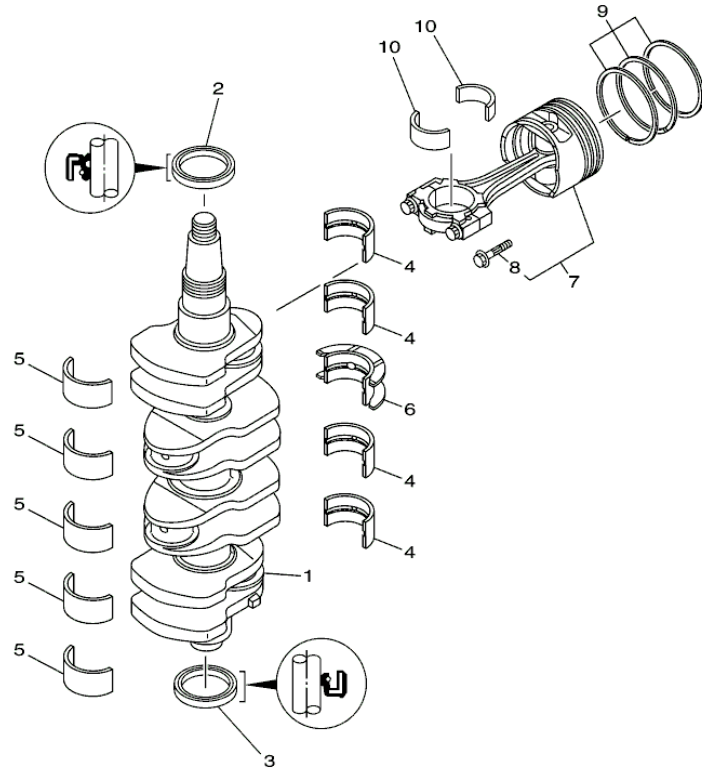

LF115XA_0112 / CRANKSHAFT PISTON

68VA110-K030

©2013 Yamaha Motor Corporation, U.S.A. All rights reserved.

Part List

LF115XA_0112 / CRANKSHAFT PISTON

REF - NO	PART NUMBER	PART NAME	QUANTITY	REMARKS
1	68V-11411-00-00	CRANKSHAFT	1	
1	68V-11411-01-00	CRANKSHAFT	1	UR 68W:1005489-
2	93102-48017-00	.OIL SEAL	1	
3	93101-48002-00	.OIL SEAL	1	
4	6D8-11416-20-00	PLANE BEARING, CRANKSHAFT 1	4	UR RED
4	6D8-11416-10-00	PLANE BEARING, CRANKSHAFT 1	4	UR BLUE
4	6D8-11416-00-00	PLANE BEARING, CRANKSHAFT 1	4	UR GREEN
5	6D8-11417-00-00	PLANE BEARING, CRANKSHAFT 2	5	UR YELLOW
5	6D8-11417-30-00	PLANE BEARING, CRANKSHAFT 2	5	UR RED
5	6D8-11417-20-00	PLANE BEARING, CRANKSHAFT 2	5	UR BLUE
5	6D8-11417-10-00	PLANE BEARING, CRANKSHAFT 2	5	UR GREEN
6	6D8-11418-10-00	PLANE BEARING, CRANKSHAFT 3	1	UR BLUE
6	6D8-11418-20-00	PLANE BEARING, CRANKSHAFT 3	1	UR RED
6	6D8-11418-00-00	PLANE BEARING, CRANKSHAFT 3	1	UR GREEN
7	68V-W1164-02-00	PISTON/CON-ROD ASSY STD	4	
7	68V-W1164-12-00	PISTON/CON-ROD ASSY (0.25MM OS)	4	AP
8	K1C-A3275-00-00	.BOLT, CONNECTING ROD	2	
9	6D8-11604-01-00	PISTON RING SET (0.25MM O/S)	4	AP
9	6D8-11603-01-00	PISTON RING SET (STD)	4	
10	68V-11656-30-00	PLANE BEARING, CONNECTING ROD	8	UR RED
10	68V-11656-20-00	PLANE BEARING, CONNECTING ROD	8	UR BLUE
10	68V-11656-00-00	PLANE BEARING, CONNECTING ROD	8	UR YELLOW
10	68V-11656-10-00	PLANE BEARING, CONNECTING ROD	8	UR GREEN