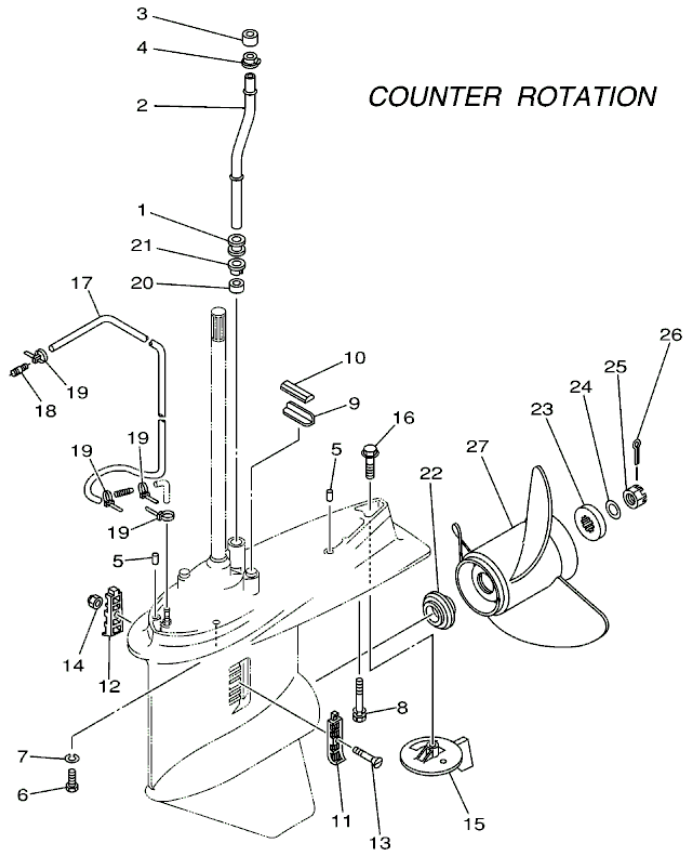

LF115XA_0112 / LOWER CASING DRIVE 4

68W0100-1310

©2013 Yamaha Motor Corporation, U.S.A. All rights reserved.

Part List

LF115XA_0112 / LOWER CASING DRIVE 4

REF - NO	PART NUMBER	PART NAME	QUANTITY	REMARKS
1	6E5-44366-00-00	DAMPER, WATER SEAL 2	1	
2	68V-44361-30-00	TUBE, WATER 1	1	X(25.3")
3	6E5-44365-00-00	DAMPER, WATER SEAL 1	1	
4	6E5-44312-00-00	COVER, WATER PUMP HOUSING	1	
5	93608-12M05-00	PIN, DOWEL	2	
6	97075-10045-00	BOLT	6	
7	92995-10100-00	WASHER	6	
8	90119-10M89-00	BOLT, WITH WASHER	1	
9	663-45376-00-00	GUIDE, SEAL DAMPER	1	
10	688-45375-00-00	DAMPER, SEAL	1	
11	688-45214-02-00	COVER, WATER INLET 1	1	
12	688-45215-02-00	COVER, WATER INLET 2	1	
13	90152-05M07-00	SCREW, COUNTERSUNK	1	
14	90185-05002-00	NUT, NYLON	1	
15	6L6-45371-00-00	TAB-TRIM	1	
16	90105-10M00-00	BOLT, FLANGE	1	
17	90445-076K2-00	HOSE (L1550)	1	
18	6E5-83558-00-00	END, NIPPLE	1	
19	90465-11M10-00	CLAMP	4	
20	6E5-44365-00-00	DAMPER, WATER SEAL 1	1	
21	6E5-44312-00-00	COVER, WATER PUMP HOUSING	1	
22	63P-45987-00-00	SPACER 1	1	
23	688-45997-01-00	SPACER 2	1	
24	92990-18200-00	WASHER	1	
25	90171-18M04-00	NUT, CASTLE	1	
26	91490-40030-00	PIN. COTTER	1	
27	6L6-45972-00-00	PROPELLER (3X13"X21"-KL)	1	UR
27	6L6-45970-00-00	PROPELLER (3X13"X19"-KL)	1	UR
27	6L6-45930-01-00	PROPELLER (3X13"X17"-KL)	1	UR

Part Notes

LF115XA_0112 / LOWER CASING DRIVE 4

PART NUMBER		NOTE TEXT
90105-10M00-00		OEM: This part number is among the Top 100 Most Popular Marine Maintenance Parts as of August 2013.
91490-40030-00		OEM: This part number is among the Top 100 Most Popular Marine Maintenance Parts as of August 2013.

©2013 Yamaha Motor Corporation, U.S.A. All rights reserved.