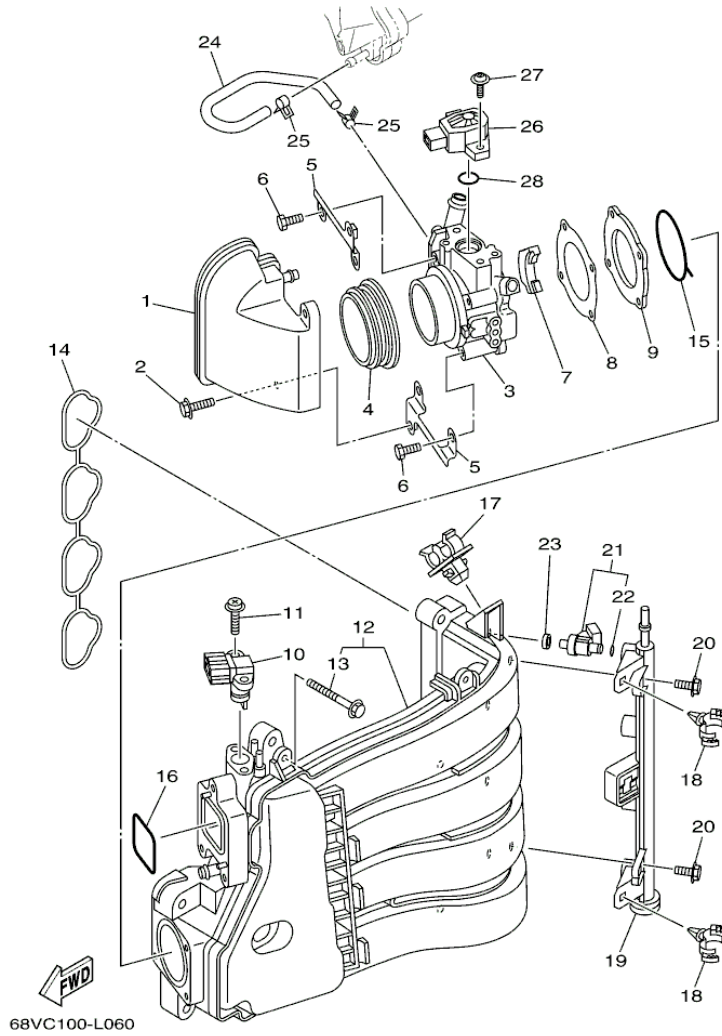

LF115XA_0112 / INTAKE 1

©2013 Yamaha Motor Corporation, U.S.A. All rights reserved.

Part List

LF115XA_0112 / INTAKE 1

REF - NO	PART NUMBER	PART NAME	QUANTITY	REMARKS
1	68V-14440-10-00	SILENCER ASSY, INTAKE	1	
2	95875-06020-00	BOLT, FLANGE	2	
3	68V-13751-20-00	BODY, THROTTLE 1	1	
4	68V-1441J-10-00	PIPE, SILENCER	1	
5	68V-13898-00-00	HOLDER	2	
6	68V-14496-10-00	BOLT	4	
7	68V-14271-00-00	INSULATOR	1	
8	68V-13556-00-00	GASKET, MANIFOLD	1	
9	68V-13635-00-00	JOINT, INTAKE 1	1	
10	68F-83688-10-00	SENSOR ASSY	1	
11	68V-81147-00-00	SCREW 3	2	
12	68V-W1364-10-00	MANIFOLD, INTAKE 1	1	
13	90119-06266-00	.BOLT, WITH WASHER	3	
14	68V-13645-10-00	.GASKET, MANIFOLD 1	1	
15	68V-13646-00-00	.GASKET, MANIFOLD 2	1	
16	68V-13647-00-00	.GASKET, MANIFOLD 3	1	
17	90464-11012-00	CLAMP	1	
18	90464-20181-00	CLAMP	2	
19	68V-13161-10-00	PIPE, DELIVERY 1	1	
20	6P2-14446-00-00	BOLT	2	
21	68V-13761-10-00	INJECTOR	4	
22	68V-1416A-00-00	.O-RING	1	
23	68V-13766-10-00	RUBBER, INJECTOR	4	
24	68V-13584-00-00	PIPE, INTAKE MANIFOLD	1	
25	68V-13577-10-00	CLIP	2	
26	68V-85885-10-00	THROTTLE SENSOR ASSY	1	
27	68V-81145-01-00	SCREW 1	2	
28	68V-8182L-00-00	O-RING 1	1