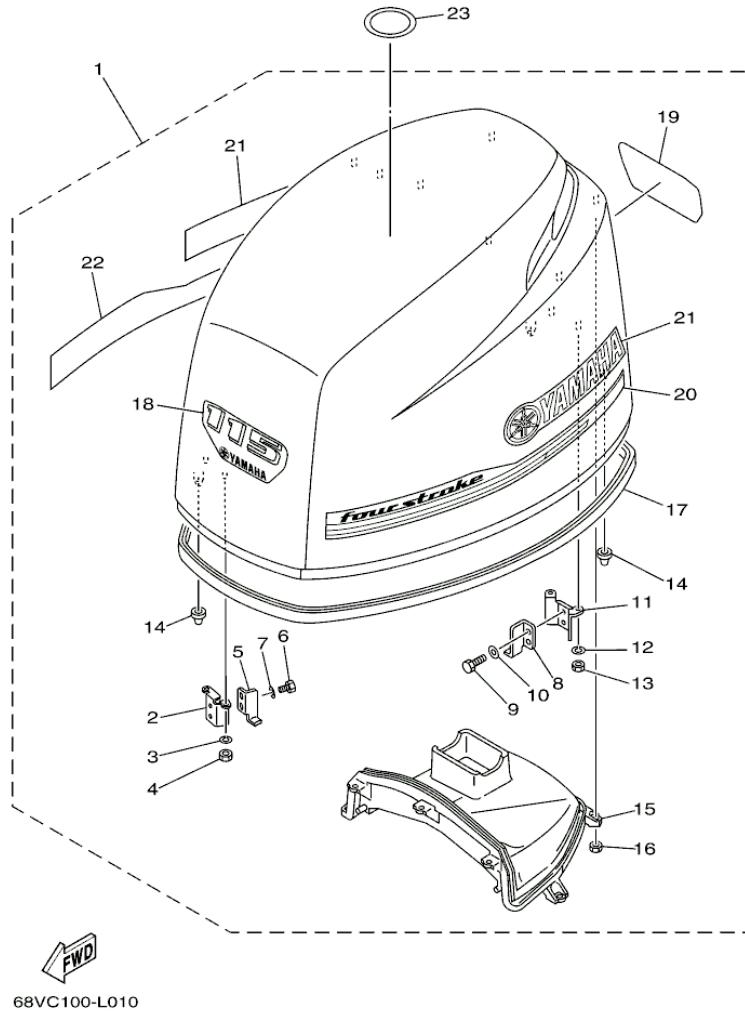

LF115XA_0112 / TOP COWLING

©2013 Yamaha Motor Corporation, U.S.A. All rights reserved.

Part List

LF115XA_0112 / TOP COWLING

REF - NO	PART NUMBER	PART NAME	QUANTITY	REMARKS
1	68V-42610-50-00	TOP COWLING ASSY	1	
2	68V-42647-10-00	.HOLDER, CLAMP BAND	1	
3	92990-06100-00	.WASHER, SPRING	2	
4	95380-06600-00	.NUT, HEXAGON	2	
5	68V-42652-00-00	.HOOK	1	
6	97095-06012-00	.BOLT	2	
7	92995-06600-00	.WASHER	2	
8	68V-42652-00-00	.HOOK	1	
9	97095-06012-00	.BOLT	2	
10	92995-06600-00	.WASHER	2	
11	67F-42649-00-00	.HOLDER, CLAMP BAND	1	
12	92990-06100-00	.WASHER, SPRING	2	
13	95380-06600-00	.NUT, HEXAGON	2	
14	67F-42662-00-00	.DAMPER	3	
15	68V-42613-10-00	.MOLDING, AIR DUCT	1	
16	95380-06600-00	.NUT, HEXAGON	7	
17	68V-42615-00-00	.SEAL	1	
18	68V-42677-30-00	.GRAPHIC, FRONT	1	
19	68V-42678-40-00	.GRAPHIC, REAR	1	
20	6D6-42675-00-00	.GRAPHIC, SIDE 1	1	
21	6D6-42681-00-00	.MARK, COWLING	2	
22	6D6-42676-00-00	.GRAPHIC, SIDE 2	1	
23	67F-13434-20-00	LABEL, CAUTION	1