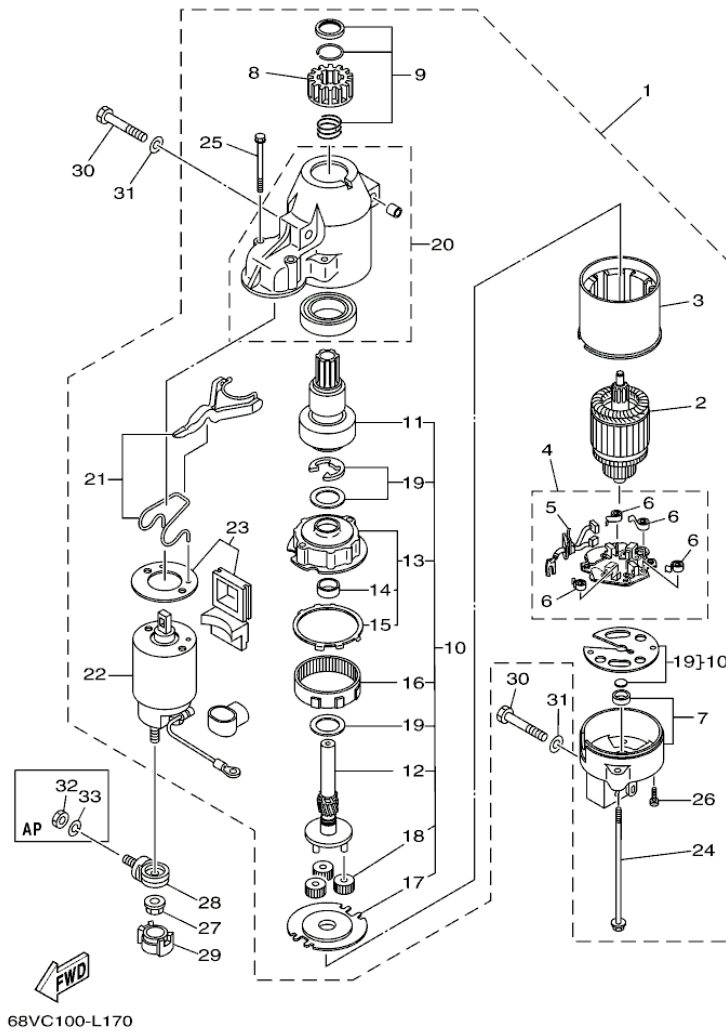

LF115XA_0112 / STARTING MOTOR

©2013 Yamaha Motor Corporation, U.S.A. All rights reserved.

Part List

LF115XA_0112 / STARTING MOTOR

REF - NO	PART NUMBER	PART NAME	QUANTITY	REMARKS
1	68V-81800-02-00	STARTING MOTOR ASSY	1	
2	67F-81850-00-00	.ARMATURE ASSY	1	
3	67F-81810-00-00	.STATOR ASSY	1	
4	69J-81840-00-00	.BRUSH HOLDER ASSY	1	
5	69J-81801-00-00	..BRUSH SET	1	
6	67F-81813-00-00	..SPRING, BRUSH	4	
7	68F-81820-00-00	.REAR BRACKET ASSY	1	
8	67F-81808-00-00	.PINION ASSY	1	
9	67F-81857-00-00	.PINION STOPPER SET	1	
10	67F-81807-00-00	.GEAR ASSY, STARTING MOTOR	1	
11	67F-81832-00-00	..CLUTCH, OVER RUN	1	
12	67F-81836-00-00	..SHAFT, PINION	1	
13	67F-81821-00-00	..BRACKET, CENTER 1	1	
14	67F-81841-00-00	...BEARING	1	
15	67F-8183R-00-00	...GASKET	1	
16	67F-81891-00-00	..GEAR, RING	1	WITH 67F-8183R-00
17	67F-81830-00-00	..BRACKET, CENTER 2	1	
18	60V-8183T-00-00	..GEAR, IDLER	3	
19	67F-81809-00-00	..WASHER KIT	1	
20	60X-81842-00-00	.COVER	1	
21	6C5-81839-00-00	.LEVER ASSY	1	
22	68V-81941-02-00	.STARTER RELAY ASSY	1	
23	6C5-81869-00-00	.COVER, DUST	1	
24	6K7-81826-11-00	.BOLT	2	
25	69J-81828-00-00	.SCREW 2	2	
26	67F-81846-00-00	.SCREW	2	
27	90179-08003-00	NUT	1	
28	60V-81925-00-00	TERMINAL	1	
29	68F-82582-00-00	COVER, WIRE HARNESS	1	
30	97013-08045-00	BOLT	3	
31	92903-08600-00	WASHER, PLATE	3	
32	95333-08600-00	NUT	1	AP
33	92903-08100-00	WASHER, SPRING	1	AP