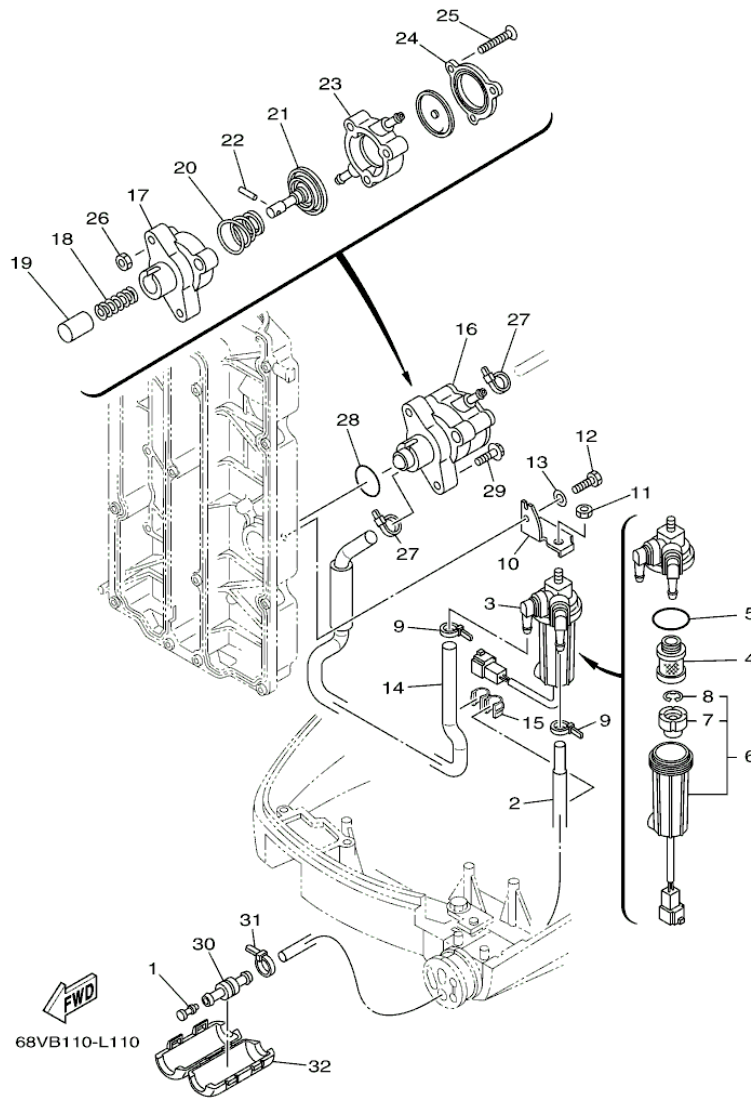

LF115XA_0112 / FUEL 1

©2013 Yamaha Motor Corporation, U.S.A. All rights reserved.

Part List

LF115XA_0112 / FUEL 1

REF - NO	PART NUMBER	PART NAME	QUANTITY	REMARKS
1	689-85547-00-00	DAMPER	1	
2	68V-24314-30-00	PIPE 4	1	
3	6D8-24560-00-00	FILTER ASSY	1	
4	6D8-24563-00-00	.ELEMENT, FILTER	1	
5	6D8-24564-00-00	.GASKET	1	
6	6D8-24562-00-00	.CUP, FILTER	1	
7	6D8-24469-00-00	..FLOAT, WATER LEVEL	1	
8	6D8-24519-00-00	..CLIP	1	
9	90465-11M10-00	CLAMP	2	
10	60C-24566-00-00	BRACKET, FILTER	1	
11	95380-08600-00	NUT	1	
12	97095-06016-00	BOLT	1	
13	92995-06600-00	WASHER	1	
14	68V-24311-20-00	PIPE, FUEL 1	1	
15	90464-12224-00	CLAMP	1	
16	6D8-24410-10-00	FUEL PUMP ASSY	1	
17	68V-24412-00-00	.BODY 1	1	
18	68V-24454-00-00	.SPRING	1	
19	63P-13131-00-00	.PLUNGER	1	
20	68V-24423-00-00	.SPRING, DIAPHRAGM	1	
21	68V-24411-00-00	.DIAPHRAGM	1	
22	68V-24374-00-00	.PIN	1	
23	68V-24413-10-00	.BODY 2	1	
24	6D8-24414-00-00	.BODY 3	1	
25	68V-24444-00-00	.SCREW	3	
26	68V-24149-00-00	.NUT	3	
27	90465-11M10-00	CLAMP	2	
28	93210-30682-00	.O-RING	1	
29	90119-06M83-00	BOLT, WITH WASHER	2	
30	6R3-24377-10-00	PIPE, JOINT 2	1	
31	90465-11M10-00	CLAMP	1	
32	68V-24452-00-00	COVER	1