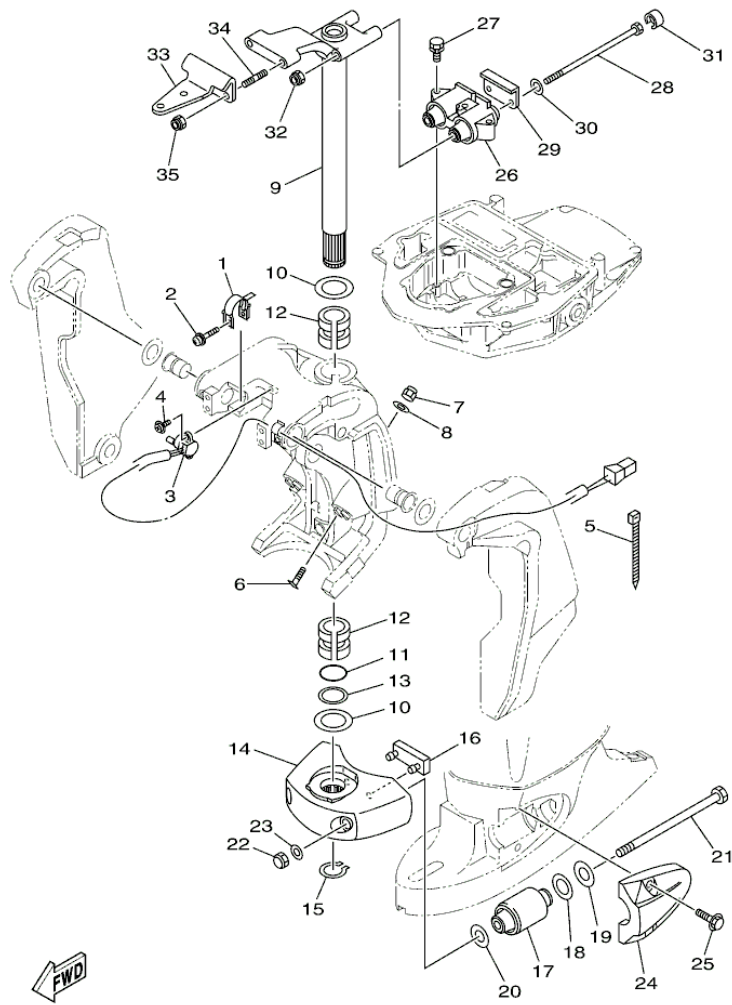

LF115XA_0112 / BRACKET 2

68VC100-L210

©2013 Yamaha Motor Corporation, U.S.A. All rights reserved.

Part List

LF115XA_0112 / BRACKET 2

REF - NO	PART NUMBER	PART NAME	QUANTITY	REMARKS
1	64E-43139-10-00	CAM, TRIM SENDER	1	
2	90159-05059-00	SCREW, WITH WASHER	1	
3	67H-83672-01-00	TRIM SENDER	1	
4	97985-06216-00	SCREW, WITH WASHER	2	
5	90465-11M10-00	CLAMP	3	
6	63P-43376-00-00	BOLT, THRUST RECEIVER	2	
7	95780-10300-00	NUT, FLANGE	2	
8	92995-10600-00	WASHER	2	
9	68V-42510-31-8D	STEERING BRACKET ASSY	1	X(25.3")
10	90201-38M60-00	WASHER, PLATE	2	
11	93210-37MH7-00	O-RING	1	
12	90386-38M32-00	BUSH	2	
13	90202-40M47-00	WASHER, PLATE	1	
14	68V-44551-00-8D	HOUSING, LOWER MOUNT RUBBER 1	1	
15	93410-37M04-00	CIRCLIP	1	
16	61A-44575-00-00	DAMPER, LOWER MOUNT RUBBER	1	
17	61A-44555-01-94	MOUNT DAMPER, LOWER SIDE	2	
18	90202-32M19-00	WASHER, PLATE	2	
19	90201-16M55-00	WASHER, PLATE	2	
20	90201-15M58-00	WASHER, PLATE	2	
21	90109-14007-00	BOLT	2	
22	95380-14600-00	NUT	2	
23	92995-14600-00	WASHER	2	
24	68V-44553-00-8D	COVER, LOWER MOUNT	2	
25	90119-10049-00	BOLT, WITH WASHER	4	
26	67F-44514-01-00	MOUNT DAMPER, UPPER SIDE	1	
27	90119-08091-00	BOLT, WITH WASHER	3	
28	90109-12007-00	BOLT	2	
29	67F-44526-00-00	PLATE	1	
30	90201-12M09-00	WASHER, PLATE	2	
31	67F-44533-00-00	DAMPER, UPPER MOUNT RUBBER	2	
32	90185-12M12-00	NUT, SELF-LOCKING	2	
33	68V-48511-01-00	HOOK, STEERING	1	
34	90116-10175-00	BOLT, STUD	2	
35	90185-10051-00	NUT, SELF-LOCKING	2