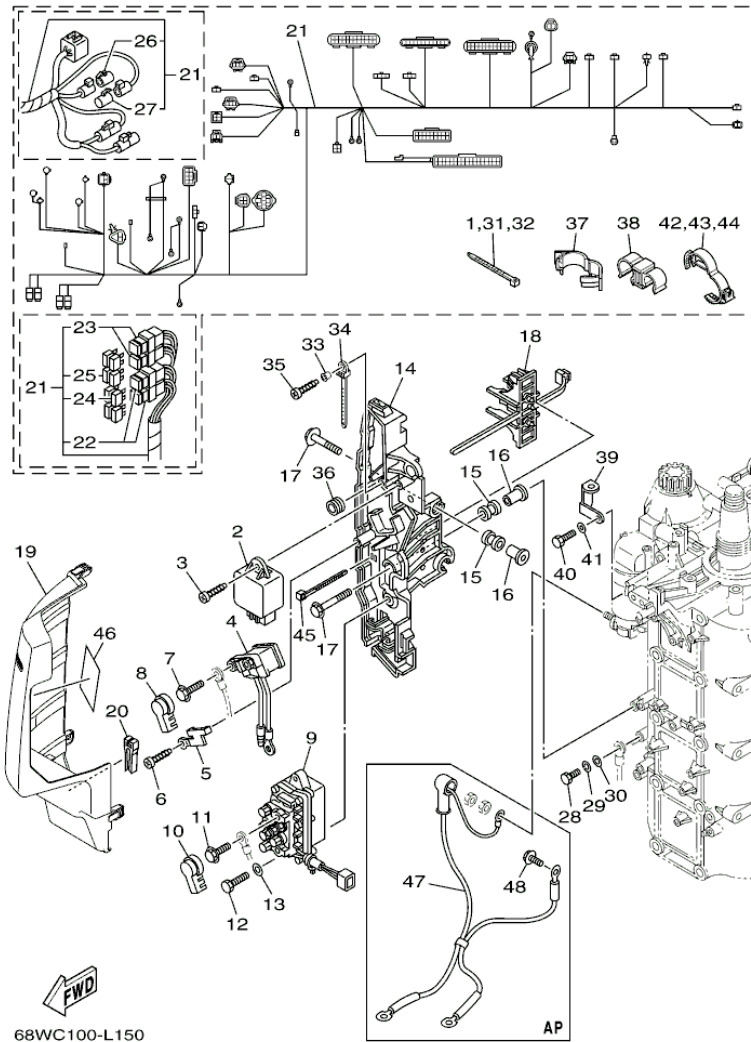

LF115XA_0112 / ELECTRICAL 2

©2013 Yamaha Motor Corporation, U.S.A. All rights reserved.

Part List

LF115XA_0112 / ELECTRICAL 2

REF - NO	PART NUMBER	PART NAME	QUANTITY	REMARKS
1	90465-13M18-00	CLAMP	1	
2	60E-81950-00-00	.RELAY ASSY	1	
3	97780-60625-00	SCREW, TAPPING	1	
4	68V-8194A-00-00	RELAY	1	
5	68F-81953-00-00	STAY, RELAY	1	
6	97780-60620-00	SCREW, TAPPING	1	
7	97595-06610-00	BOLT, WITH WASHER	2	
8	6P2-8183X-00-00	CAP, TERMINAL	2	
9	63P-81950-00-00	RELAY ASSY	1	
10	6P2-8183X-00-00	CAP, TERMINAL	2	
11	97595-06610-00	BOLT, WITH WASHER	2	
12	97095-06020-00	BOLT	2	
13	92995-06600-00	WASHER	2	
14	68V-81948-02-00	BRACKET	1	
15	6A0-82317-00-00	DAMPER, IGNITION COIL	5	
16	90387-06119-00	COLLAR	5	
17	90119-06M59-00	BOLT, WITH WASHER	5	
18	68V-82594-00-00	CLAMP	1	
19	68V-81942-11-00	COVER	1	
20	67F-2812A-00-00	.PULLER, FUSE	1	
21	68V-82590-70-00	WIRE HARNESS ASSY	1	FOR TILT LIMIT
22	67F-8215B-10-00	.CAP (YELLOW)	2	
23	67F-8215B-20-00	.CAP (GREEN)	2	
24	67F-82151-00-00	.FUSE (20A)	4	
25	67F-82151-10-00	.FUSE (30A)	4	
26	6P2-82582-00-00	.CAP 1 (FEMALE)	1	
27	6P2-82582-10-00	.CAP 1 (MALE)	1	
28	97095-06016-00	BOLT	1	
29	92995-06100-00	WASHER, SPRING	1	
30	92995-06600-00	WASHER	1	
31	90465-13M18-00	CLAMP	1	
32	90465-13M18-00	CLAMP	1	
33	90387-06M05-00	COLLAR	1	
34	90465-12M53-00	CLAMP	1	
35	97780-60625-00	SCREW, TAPPING	1	
36	6A0-82317-00-00	DAMPER, IGNITION COIL	1	
37	90464-18004-00	CLAMP	1	
38	90464-12010-00	CLAMP	1	
39	6D8-82581-01-00	STAY, CORD CLAMP	1	
40	97095-06014-00	BOLT	1	
41	92995-06600-00	WASHER	1	
42	90464-30003-00	CLAMP	2	
43	90464-30003-00	CLAMP	1	
44	90464-30003-00	CLAMP	1	
45	90465-13M11-00	CLAMP	2	
46	68V-81919-10-00	GRAPHIC, REGULATOR	1	
47	68V-82105-00-00	BATTERY CABLE	1	AP
48	90105-06M14-00	BOLT FLANGE	1	AP

Part Notes

LF115XA_0112 / ELECTRICAL 2

PART NUMBER	NOTE TEXT
92995-06100-00	OEM: This part number is among the Top 100 Most Popular Marine Maintenance Parts as of August 2013.