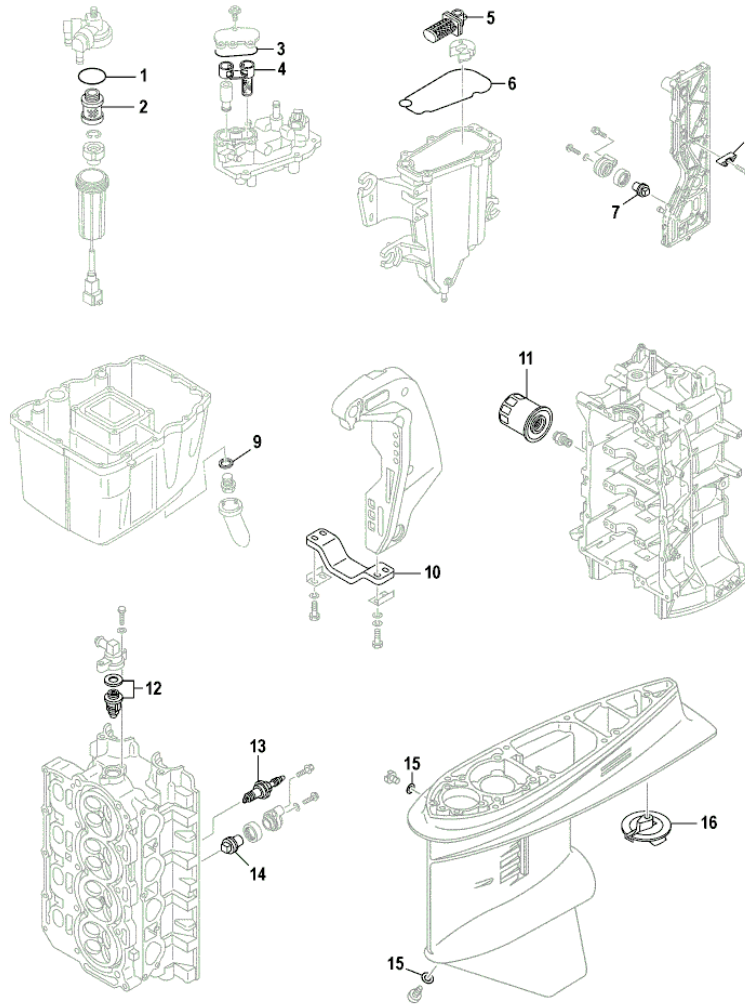

LF115XA_0112 / SCHEDULED SERVICE PARTS

©2013 Yamaha Motor Corporation, U.S.A. All rights reserved.

Part List

LF115XA_0112 / SCHEDULED SERVICE PARTS

REF - NO	PART NUMBER	PART NAME	QUANTITY	REMARKS
1	6D8-24564-00-00	.GASKET	1	FUEL 1 (REF # 5)
2	6D8-24563-00-00	.ELEMENT, FILTER	1	FUEL 1 (REF # 4)
3	6CB-13016-00-00	.O-RING	1	FUEL INJECTION PUMP 1 (REF # 5)
4	6CB-24501-01-00	.FILTER, FUEL	1	FUEL INJECTION PUMP 1 (REF # 3)
5	63P-13915-00-00	FILTER	1	FUEL INJECTION PUMP 1 (REF # 21)
6	6CB-14984-00-00	GASKET, FLOAT CHAMBER	1	FUEL INJECTION PUMP 1 (REF # 27)
7	67F-11325-01-00	.ANODE	1	CYLINDER CRANKCASE 1 (REF # 34)
8	6E5-11325-00-00	ANODE	3	CYLINDER CRANKCASE 1 (REF # 14)
9	90430-14M09-00	.GASKET	1	OIL PAN (REF # 4)
10	6G5-45251-02-00	ANODE	1	BRACKET 1 (REF # 2)
11	5GH-13440-00-00	ELEMENT ASSY, OIL CLEANER	1	CYLINDER CRANKCASE 1 (REF # 43)
12	60V-12411-00-00	THERMOSTAT	1	CYLINDER CRANKCASE 2 (REF # 28)
13	LFR-6A110-00-00	PLUG, SPARK (NGK LFR6A-11)	4	CYLINDER CRANKCASE 2 (REF # 36)
14	67F-11325-01-00	.ANODE	1	CYLINDER CRANKCASE 2 (REF # 9)
15	90430-08020-00	.GASKET	2	LOWER CASING DRIVE 3 (REF # 10)
16	6L6-45371-00-00	TAB-TRIM	1	LOWER CASING DRIVE 4 (REF # 15)