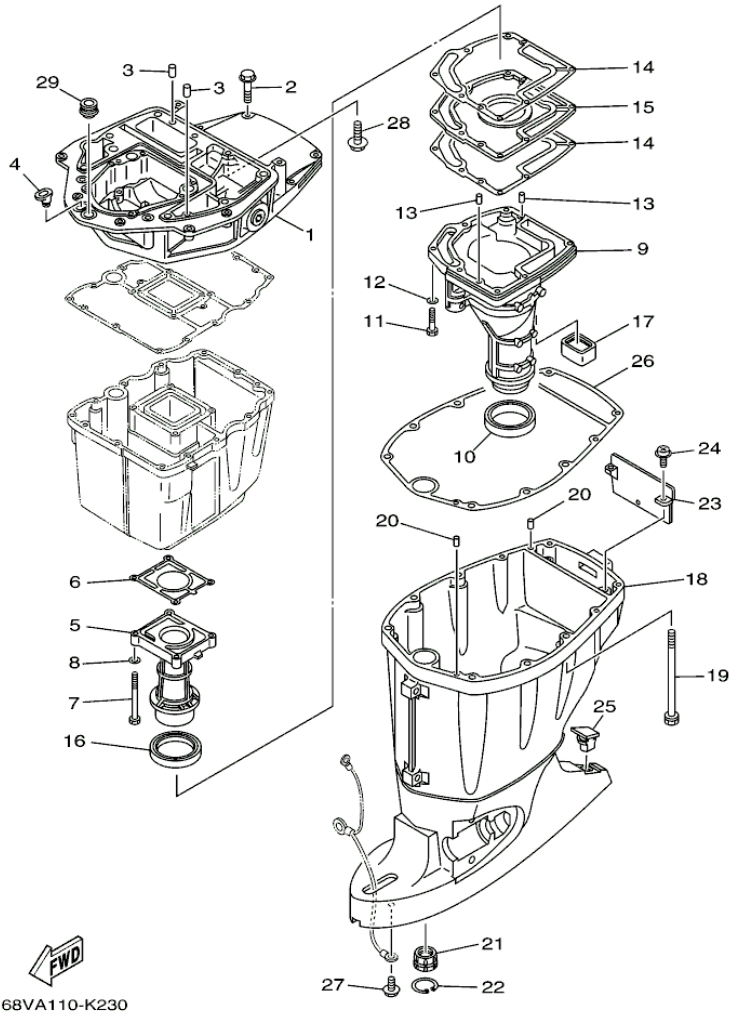

LF115XA_0112 / UPPER CASING

©2013 Yamaha Motor Corporation, U.S.A. All rights reserved.

Part List

LF115XA_0112 / UPPER CASING

REF - NO	PART NUMBER	PART NAME	QUANTITY	REMARKS
1	67F-41137-02-CA	GUIDE, EXHAUST	1	
2	97575-08540-00	BOLT, WITH WASHER	4	
3	93608-16M16-00	PIN, DOWEL	2	
4	6G1-42727-00-00	GROMMET	1	
5	67F-41131-01-CA	MANIFOLD, EXT. 1	1	
6	67F-41133-A1-00	.GASKET, EXHAUST MANIFOLD 1	1	
7	97075-06070-00	BOLT	4	
8	92995-06600-00	WASHER	4	
9	68V-14711-30-CA	MUFFLER 1	1	X(25.3")
10	68V-45123-00-00	.GASKET, MUFFLER	1	
11	97075-06030-00	BOLT	7	
12	92995-06600-00	WASHER	7	
13	93606-19M23-00	PIN, DOWEL	2	
14	67F-41134-A0-00	.GASKET, EXHAUST MANIFOLD	2	
15	67F-45181-00-CA	PLATE	1	
16	67F-41138-00-00	.SEAL, EXT. 1	1	
17	67F-45127-00-00	.SEAL	1	
18	68V-45111-31-8D	CASING, UPPER	1	X(25.3")
19	90119-10M08-00	BOLT, WITH WASHER	6	
20	93608-16M16-00	PIN, DOWEL	2	
21	6E5-45318-00-00	BUSHING, DRIVE SHAFT	1	
22	93420-36M01-00	CIRCLIP	1	
23	67F-45151-00-00	COVER, UPPER CASING	1	
24	97980-06216-00	SCREW, WITH WASHER	2	
25	6C5-45155-00-00	CAP	1	
26	67F-45113-00-00	.GASKET, UPPER CASING	1	
27	95895-06010-00	BOLT, FLANGE	1	
28	90119-08M58-00	BOLT, WITH WASHER	2	
29	67F-42724-00-00	GROMMET	1