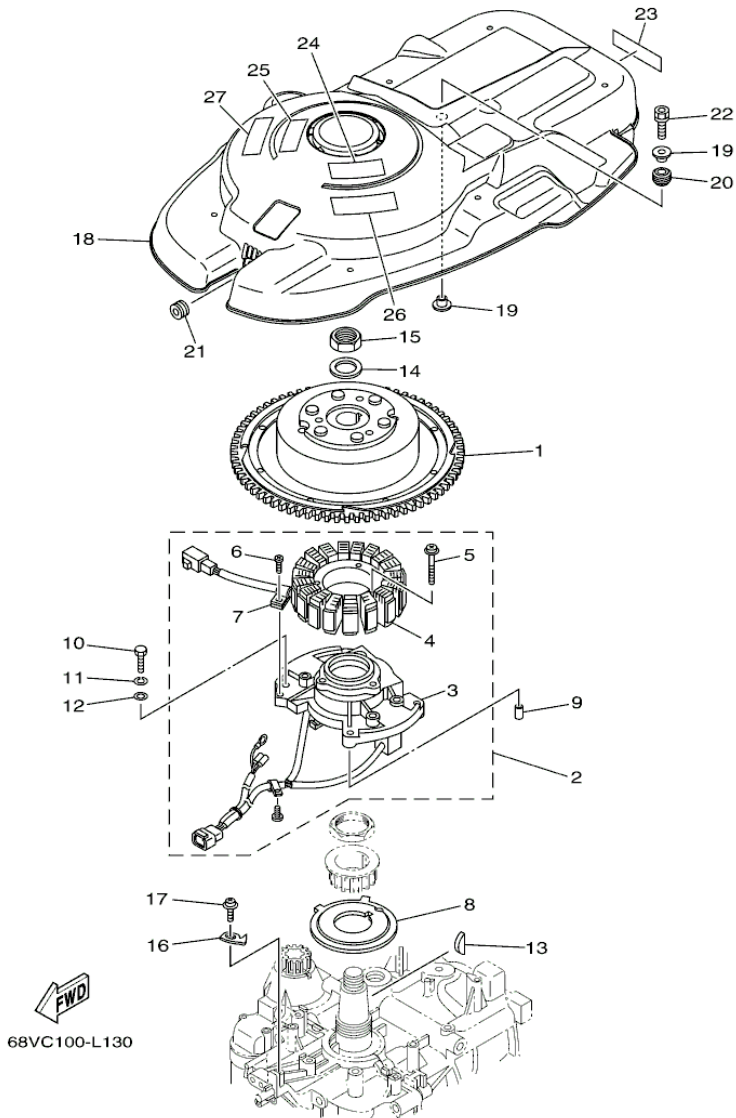

LF115XA_0112 / GENERATOR

©2013 Yamaha Motor Corporation, U.S.A. All rights reserved.

Part List

LF115XA_0112 / GENERATOR

REF - NO	PART NUMBER	PART NAME	QUANTITY	REMARKS
1	68V-81450-00-00	ROTOR ASSY	1	
2	68V-81460-00-00	BASE ASSY	1	
3	68V-85580-00-00	.COIL, PULSER	1	
4	68V-81410-00-00	.STATOR ASSY	1	
5	63D-81345-20-00	.SCREW, WITH WASHER (M6X30)	3	
6	97607-04110-00	.SCREW,WITH WASHER	1	
7	445-81328-20-00	.CLAMP	1	
8	68V-81673-10-00	ROTOR	1	UR 68W:1005489-
8	68V-81673-00-00	ROTOR	1	
9	99530-08012-00	PIN, DOWEL	2	
10	97095-06030-00	BOLT	4	
11	92995-06100-00	WASHER, SPRING	4	
12	92995-06600-00	WASHER	4	
13	90280-04M08-00	KEY, WOODRUFF	1	
14	90201-24014-00	WASHER, PLATE	1	
15	90179-24002-00	NUT	1	
16	6D8-81332-00-00	PLATE, TIMING	1	
17	97985-06210-00	SCREW, WITH WASHER	1	
18	68V-81337-00-00	COVER, FLYWHEEL	1	
19	90387-06M71-00	COLLAR	2	
20	90480-15M31-00	GROMMET	1	
21	90480-12314-00	GROMMET	1	
22	90119-06M92-00	BOLT, WITH WASHER	1	
23	68V-13437-52-00	MARK, CAUTION	1	
24	6AH-81995-40-00	LABEL, WARNING	1	
25	6AH-81995-50-00	LABEL, WARNING	1	
26	6AH-81994-40-00	LABEL, SAFETY	1	
27	6AH-81994-50-00	LABEL, SAFETY	1	

Part Notes

LF115XA_0112 / GENERATOR

PART NUMBER	NOTE TEXT
92995-06100-00	OEM: This part number is among the Top 100 Most Popular Marine Maintenance Parts as of August 2013.
90480-12314-00	OEM: GROMMET used on F115TLR and F/LF115TXR 0510 Production and Later

©2013 Yamaha Motor Corporation, U.S.A. All rights reserved.