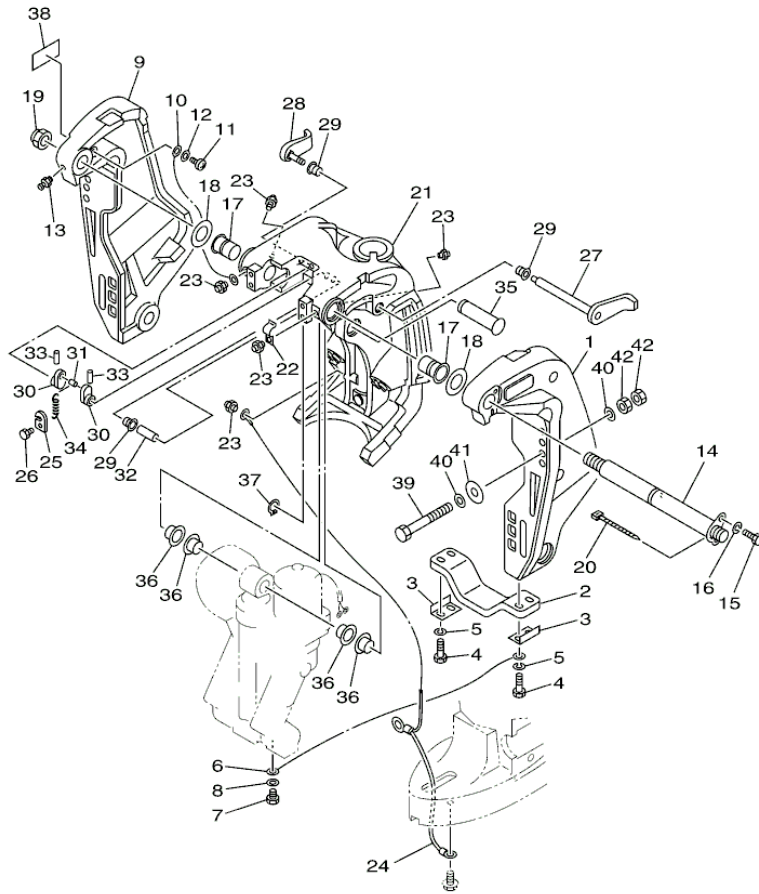

LF115XA_0112 / BRACKET 1

68VB100-L200

©2013 Yamaha Motor Corporation, U.S.A. All rights reserved.

Part List

LF115XA_0112 / BRACKET 1

REF - NO	PART NUMBER	PART NAME	QUANTITY	REMARKS
1	68V-43111-01-8D	BRACKET, CLAMP 1	1	
2	6G5-45251-02-00	ANODE	1	
3	6G5-44526-00-00	PLATE	2	
4	97095-06030-00	BOLT	4	
5	92995-06100-00	WASHER, SPRING	4	
6	6E5-82148-00-00	WIRE, LEAD 4	1	
7	97095-06010-00	BOLT	1	
8	92995-06600-00	WASHER	1	
9	68V-43112-01-8D	BRACKET, CLAMP 2	1	
10	6E5-82148-00-00	WIRE, LEAD 4	1	
11	97885-06012-00	SCREW, PAN HEAD	1	
12	92995-06600-00	WASHER	1	
13	93700-06M03-00	NIPPLE, GREASE	1	
14	64E-43131-20-00	BOLT, CLAMP BRACKET	1	FOR TILT LIMIT
15	97095-08020-00	BOLT	1	
16	92995-08100-00	WASHER	1	
17	90386-25M31-00	BUSH	2	
18	90201-26M59-00	WASHER, PLATE	2	
19	90185-22M11-00	NUT, SELF-LOCKING	1	
20	90465-11M10-00	CLAMP	1	
21	64E-43311-20-8D	BRACKET, SWIVEL 1	1	X(25.3")
22	90465-08M63-00	CLAMP	1	
23	93700-06M03-00	NIPPLE, GREASE	5	
24	68V-82149-30-00	WIRE, LEAD 3	1	X(25.3")
25	66T-43144-00-00	HOOK, SPRING	1	
26	97095-06010-00	BOLT	1	
27	6G5-43181-02-00	LEVER, TILT STOP 1	1	
28	6G5-43185-02-00	LEVER, TILT STOP 2	1	
29	90386-10M16-00	BUSH	3	
30	6G5-43148-00-00	COLLAR, DISTANCE	2	
31	90249-06M19-00	PIN	1	
32	90387-10M05-00	COLLAR	1	
33	91690-30020-00	PIN, SPRING	2	
34	90506-14M24-00	SPRING, TENSION	1	
35	64E-43126-00-00	PIN, UPPER SHOCK MOUNT	1	
36	90386-22M98-00	BUSH	4	
37	93410-22M11-00	CIRCLIP	1	
38	63V-82377-50-00	LABEL (SPARK,IGNITION)	1	
39	90101-12M05-00	BOLT (L:130MM)	4	UR
39	90101-12M77-00	BOLT (L:150MM)	2	UR
40	90201-13M01-00	WASHER, PLATE	8	
41	90201-12426-00	WASHER, PLATE	4	
42	95380-12600-00	NUT	8	

Part Notes

LF115XA_0112 / BRACKET 1

PART NUMBER		NOTE TEXT
6G5-45251-02-00		OEM: This part number is among the Top 100 Most Popular Marine Maintenance Parts as of August 2013.
92995-06100-00		OEM: This part number is among the Top 100 Most Popular Marine Maintenance Parts as of August 2013.
93700-06M03-00		OEM: This part number is among the Top 100 Most Popular Marine Maintenance Parts as of August 2013.
93700-06M03-00		OEM: This part number is among the Top 100 Most Popular Marine Maintenance Parts as of August 2013.