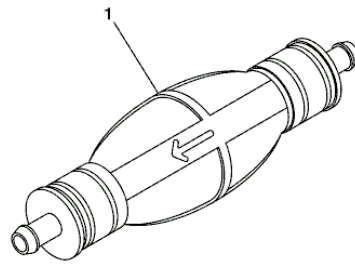

Part List

LF115XA_0112 / FUEL 1

REF - NO	PART NUMBER	PART NAME	QUANTITY	REMARKS
1	689-85547-00-00	DAMPER	1	
2	68V-24314-30-00	PIPE 4	1	
3	6D8-24560-00-00	FILTER ASSY	1	
4	6D8-24563-00-00	.ELEMENT, FILTER	1	
5	6D8-24564-00-00	.GASKET	1	
6	6D8-24562-00-00	.CUP, FILTER	1	
7	6D8-24469-00-00	..FLOAT, WATER LEVEL	1	
8	6D8-24519-00-00	..CLIP	1	
9	90465-11M10-00	CLAMP	2	
10	60C-24566-00-00	BRACKET, FILTER	1	
11	95380-08600-00	NUT	1	
12	97095-06016-00	BOLT	1	
13	92995-06600-00	WASHER	1	
14	68V-24311-20-00	PIPE, FUEL 1	1	
15	90464-12224-00	CLAMP	1	
16	6D8-24410-10-00	FUEL PUMP ASSY	1	
17	68V-24412-00-00	.BODY 1	1	
18	68V-24454-00-00	.SPRING	1	
19	63P-13131-00-00	.PLUNGER	1	
20	68V-24423-00-00	.SPRING, DIAPHRAGM	1	
21	68V-24411-00-00	.DIAPHRAGM	1	
22	68V-24374-00-00	.PIN	1	
23	68V-24413-10-00	.BODY 2	1	
24	6D8-24414-00-00	.BODY 3	1	
25	68V-24444-00-00	.SCREW	3	
26	68V-24149-00-00	.NUT	3	
27	90465-11M10-00	CLAMP	2	
28	93210-30682-00	.O-RING	1	
29	90119-06M83-00	BOLT, WITH WASHER	2	
30	6R3-24377-10-00	PIPE, JOINT 2	1	
31	90465-11M10-00	CLAMP	1	
32	68V-24452-00-00	COVER	1	

LF115XA_0112 / FUEL 2

68VC100-L120