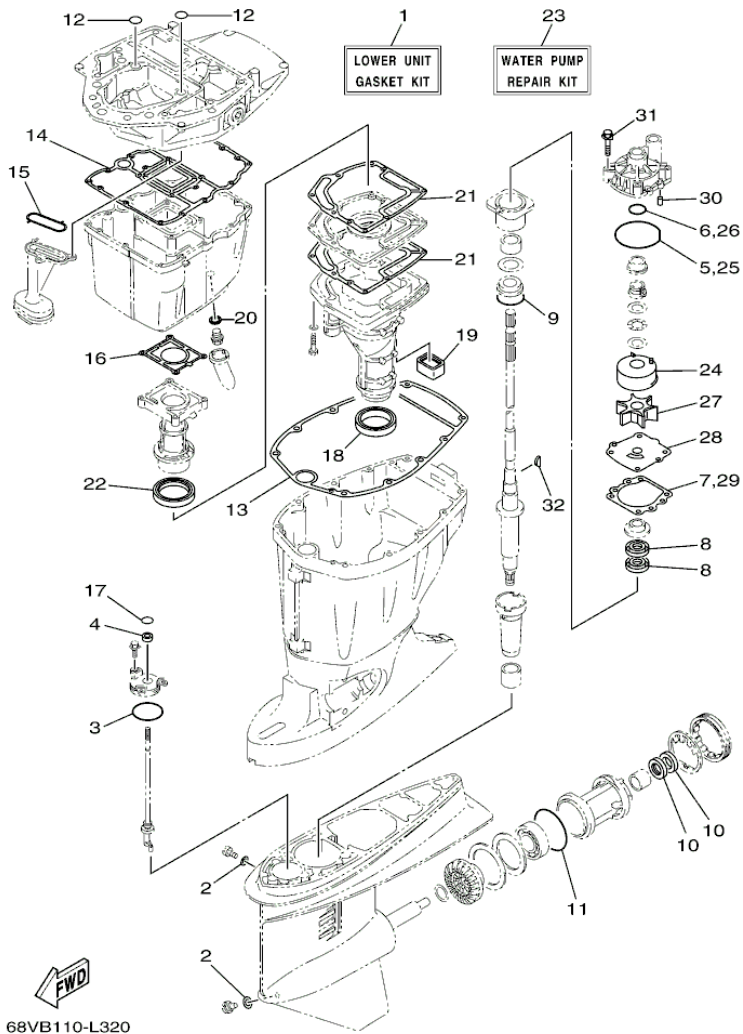

LF115XA_0112 / REPAIR KIT 2

©2013 Yamaha Motor Corporation, U.S.A. All rights reserved.

Part List

LF115XA_0112 / REPAIR KIT 2

REF - NO	PART NUMBER	PART NAME	QUANTITY	REMARKS
1	68V-W0001-21-00	LOWER UNIT GASKET KIT	1	
2	90430-08020-00	.GASKET	2	
3	93210-58144-00	.O-RING	1	
4	93106-09014-00	.OIL SEAL	1	
5	93210-86M38-00	.O-RING	1	
6	93210-37160-00	.O-RING	1	
7	6E5-44315-A0-00	.GASKET, WATER PUMP	1	
8	93101-28M16-00	.OIL SEAL	2	
9	93210-55M14-00	.O-RING	1	
10	93101-30M17-00	.OIL SEAL	2	
11	93210-86M39-00	.O-RING	1	
12	93210-19MJ1-00	.O-RING	2	
13	67F-45113-00-00	.GASKET, UPPER CASING	1	
14	68V-15312-00-00	.GASKET, OIL PAN	1	
15	67F-13415-00-00	.SEAL, OIL STRAINER	1	
16	67F-41133-A1-00	.GASKET, EXHAUST MANIFOLD 1	1	
17	93210-09165-00	.O-RING	1	
18	68V-45123-00-00	.GASKET, MUFFLER	1	
19	67F-45127-00-00	.SEAL	1	
20	90430-14M09-00	.GASKET	1	
21	67F-41134-A0-00	.GASKET, EXHAUST MANIFOLD	2	
22	67F-41138-00-00	.SEAL, EXT 1	1	
23	68V-W0078-00-00	WATER PUMP REPAIR KIT	1	
24	61A-44322-02-00	.INSERT, CARTRIDGE	1	
25	93210-86M38-00	.O-RING	1	
26	93210-37160-00	.O-RING	1	
27	6E5-44352-01-00	.IMPELLER	1	
28	68V-44323-00-00	.OUTER PLATE, CARTRIDGE	1	
29	6E5-44315-A0-00	.GASKET, WATER PUMP	1	
30	93606-12019-00	.PIN, DOWEL	2	
31	90119-08M14-00	.BOLT, WITH WASHER	4	
32	90280-04M05-00	.KEY, WOODRUFF	1	

Part Notes

LF115XA_0112 / REPAIR KIT 2

PART NUMBER	NOTE TEXT
90430-08020-00	OEM: This part number is among the Top 100 Most Popular Marine Maintenance Parts as of August 2013.
93106-09014-00	OEM: This part number is among the Top 100 Most Popular Marine Maintenance Parts as of August 2013.
93210-86M38-00	OEM: This part number is among the Top 100 Most Popular Marine Maintenance Parts as of August 2013.
93101-28M16-00	OEM: This part number is among the Top 100 Most Popular Marine Maintenance Parts as of August 2013.
93101-30M17-00	OEM: This part number is among the Top 100 Most Popular Marine Maintenance Parts as of August 2013.
90430-14M09-00	OEM: This part number is among the Top 100 Most Popular Marine Maintenance Parts as of August 2013.
68V-W0078-00-00	OEM: This part number is among the Top 100 Most Popular Marine Maintenance Parts as of August 2013.
93210-86M38-00	OEM: This part number is among the Top 100 Most Popular Marine Maintenance Parts as of August 2013.
6E5-44352-01-00	OEM: This part number is among the Top 100 Most Popular Marine Maintenance Parts as of August 2013.