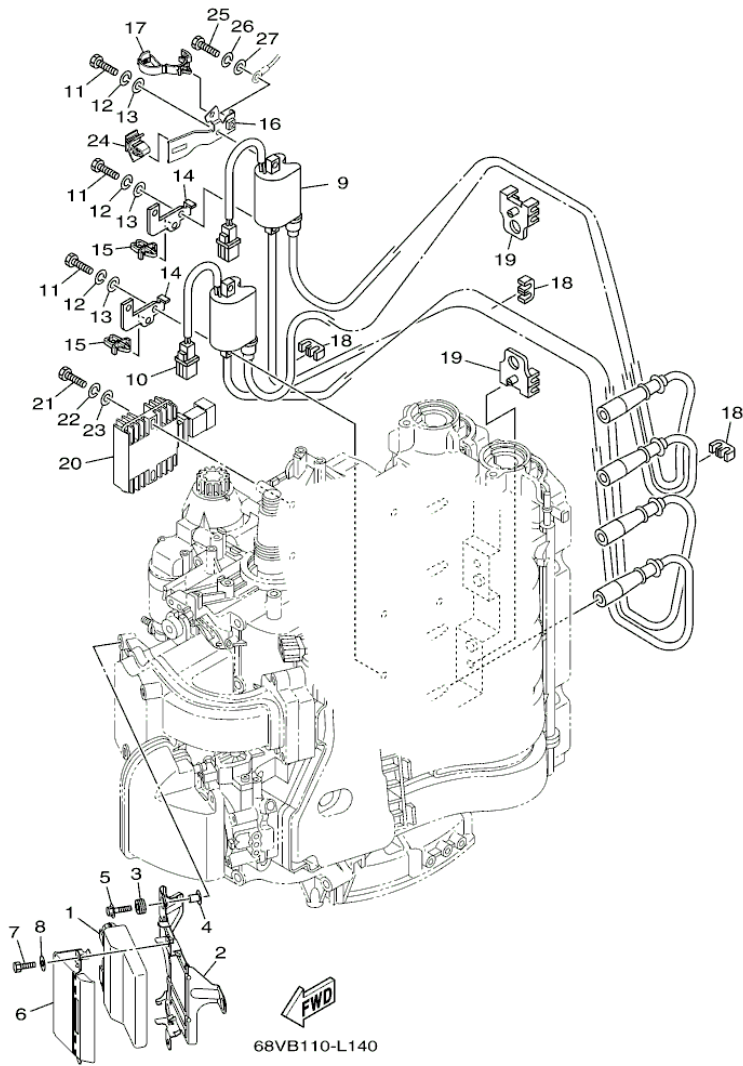

LF115XA_0112 / ELECTRICAL 1

©2013 Yamaha Motor Corporation, U.S.A. All rights reserved.

Part List

LF115XA_0112 / ELECTRICAL 1

REF - NO	PART NUMBER	PART NAME	QUANTITY	REMARKS
1	68V-8591A-71-00	ENGINE CONTROL UNIT ASSY	1	
2	68V-8253B-00-00	PLATE, LOCK	1	
3	60V-85516-00-00	SPACER	3	
4	90387-06M60-00	COLLAR	3	
5	90119-06071-00	BOLT, WITH WASHER	3	
6	68V-8253C-00-00	SPRING, PLATE LOCK	1	
7	97095-06012-00	BOLT	2	
8	92995-06600-00	WASHER	2	
9	68V-82310-00-00	IGNITION COIL ASSY	1	
10	68V-82310-10-00	IGNITION COIL ASSY	1	
11	97095-06025-00	BOLT	4	
12	92995-06100-00	WASHER, SPRING	4	
13	92995-06600-00	WASHER	4	
14	68V-82388-00-00	PLATE	2	
15	90464-06001-00	CLAMP	2	
16	68V-82388-10-00	PLATE	1	
17	90464-12183-00	CLAMP	1	
18	67F-82361-00-00	CLAMP, CORD	3	
19	67F-82362-00-00	CLAMP, CORD 2	2	
20	68V-81960-10-00	RECTIFIER & REGULATOR ASSY	1	
21	97095-06025-00	BOLT	2	
22	92995-06100-00	WASHER, SPRING	2	
23	92995-06600-00	WASHER	2	
24	90464-09M47-00	CLAMP	1	
25	97095-06016-00	BOLT	1	
26	92995-06100-00	WASHER, SPRING	1	
27	92995-06600-00	WASHER	1	

Part Notes

LF115XA_0112 / ELECTRICAL 1

PART NUMBER		NOTE TEXT
92995-06100-00		OEM: This part number is among the Top 100 Most Popular Marine Maintenance Parts as of August 2013.
92995-06100-00		OEM: This part number is among the Top 100 Most Popular Marine Maintenance Parts as of August 2013.
92995-06100-00		OEM: This part number is among the Top 100 Most Popular Marine Maintenance Parts as of August 2013.

©2013 Yamaha Motor Corporation, U.S.A. All rights reserved.