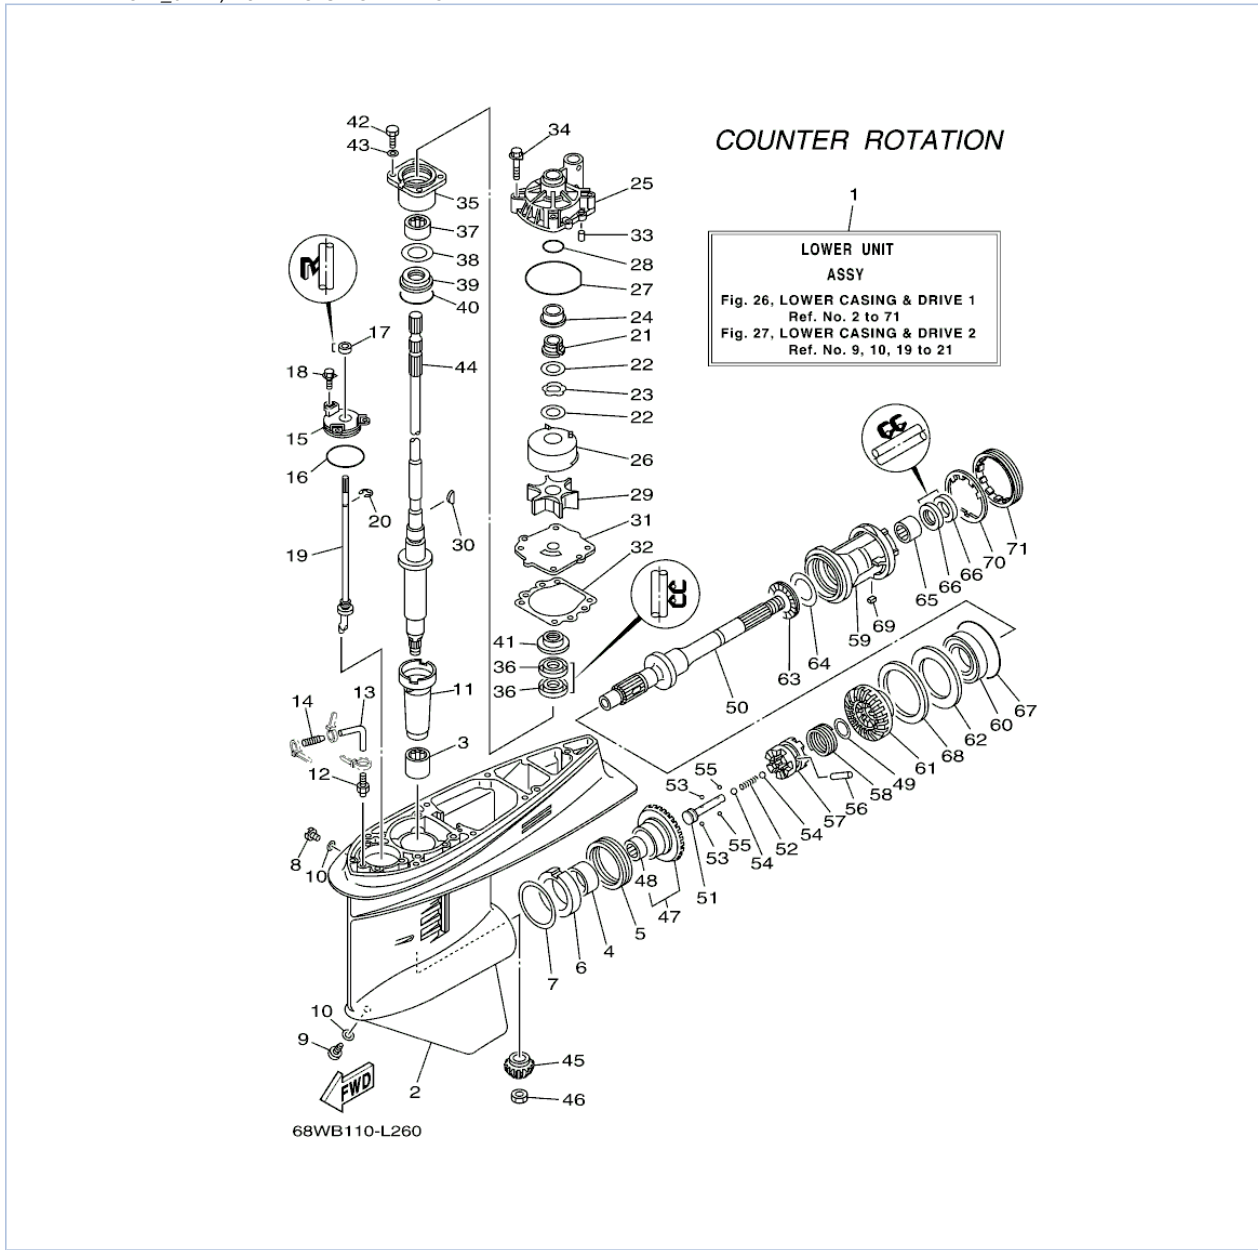

LF115XA_0112 / LOWER CASING DRIVE 3

©2013 Yamaha Motor Corporation, U.S.A. All rights reserved.

Part List

LF115XA_0112 / LOWER CASING DRIVE 3

REF - NO	PART NUMBER	PART NAME	QUANTITY	REMARKS
1	68W-45300-33-8D	LOWER UNIT ASSY	1	X(25.3"),LH
2	6E5-45301-07-8D	CASING, LOWER	1	
3	93315-628U9-00	BEARING	1	
4	93315-345W0-00	BEARING	1	
5	93341-360U8-00	BEARING	1	
6	6L6-45538-00-00	SPACER 1	1	
7	6E5-45567-01-00	SHIM (T:0.10MM)	1	UR
7	6E5-45567-10-00	SHIM (T:0.12MM)	1	UR
7	6E5-45567-20-00	SHIM (T:0.15MM)	1	UR
7	6E5-45567-30-00	SHIM (T:0.18MM)	1	UR
7	6E5-45567-40-00	SHIM (T:0.30MM)	1	UR
7	6E5-45567-50-00	SHIM (T:0.40MM)	1	UR
7	6E5-45567-60-00	SHIM (T:0.50MM)	1	UR
8	90340-08002-00	PLUG, STRAIGHT SCREW	1	
9	688-45341-10-00	PLUG, DRAIN	1	
10	90430-08020-00	.GASKET	2	
11	6E5-45536-00-00	SLEEVE, DRIVE SHAFT	1	
12	6E5-45378-00-00	NIPPLE, HOSE	1	
13	90445-07ME9-00	HOSE (L120)	1	X(25.3")
14	6E5-83558-10-00	END, NIPPLE	1	
15	6E5-45321-00-00	PLATE	1	
16	93210-58144-00	.O-RING	1	
17	93106-09014-00	.OIL SEAL	1	
18	90119-06M10-00	BOLT, WITH WASHER	3	
19	6E5-44150-03-00	SHIFT CAM ASSY	1	
20	99001-08600-00	CIRCLIP	1	
21	61A-45538-00-00	SPACER 1	1	
22	90201-22M01-00	WASHER, PLATE	2	
23	90206-22M19-00	WASHER, WAVE	1	
24	61A-45527-00-00	COLLAR, DRIVE SHAFT	1	
25	61A-44311-01-00	HOUSING, WATER PUMP	1	
26	61A-44322-02-00	.INSERT, CARTRIDGE	1	
27	93210-86M38-00	.O-RING	1	
28	93210-37160-00	.O-RING	1	
29	6E5-44352-01-00	.IMPELLER	1	
30	90280-04M05-00	.KEY, WOODRUFF	1	
31	68V-44323-00-00	.OUTER PLATE, CARTRIDGE	1	
32	6E5-44315-A0-00	.GASKET, WATER PUMP	1	
33	93606-12019-00	.PIN, DOWEL	2	
34	90119-08M14-00	.BOLT, WITH WASHER	4	
35	6E5-45331-00-9S	HOUSING, BEARING	1	
36	93101-28M16-00	.OIL SEAL	2	
37	93317-330U2-00	BEARING	1	
38	6E5-45587-01-00	SHIM (T:0.10MM)	1	UR
38	6E5-45587-10-00	SHIM (T:0.12MM)	1	UR
38	6E5-45587-20-00	SHIM (T:0.15MM)	1	UR
38	6E5-45587-30-00	SHIM (T:0.18MM)	1	UR
38	6E5-45587-40-00	SHIM (T:0.30MM)	1	UR
38	6E5-45587-50-00	SHIM (T:0.40MM)	1	UR
38	6E5-45587-60-00	SHIM (T:0.50MM)	1	UR
39	93341-930V2-00	BEARING	1	
40	93210-55M14-00	.O-RING	1	
41	6E5-45344-00-00	COVER, OIL SEAL	1