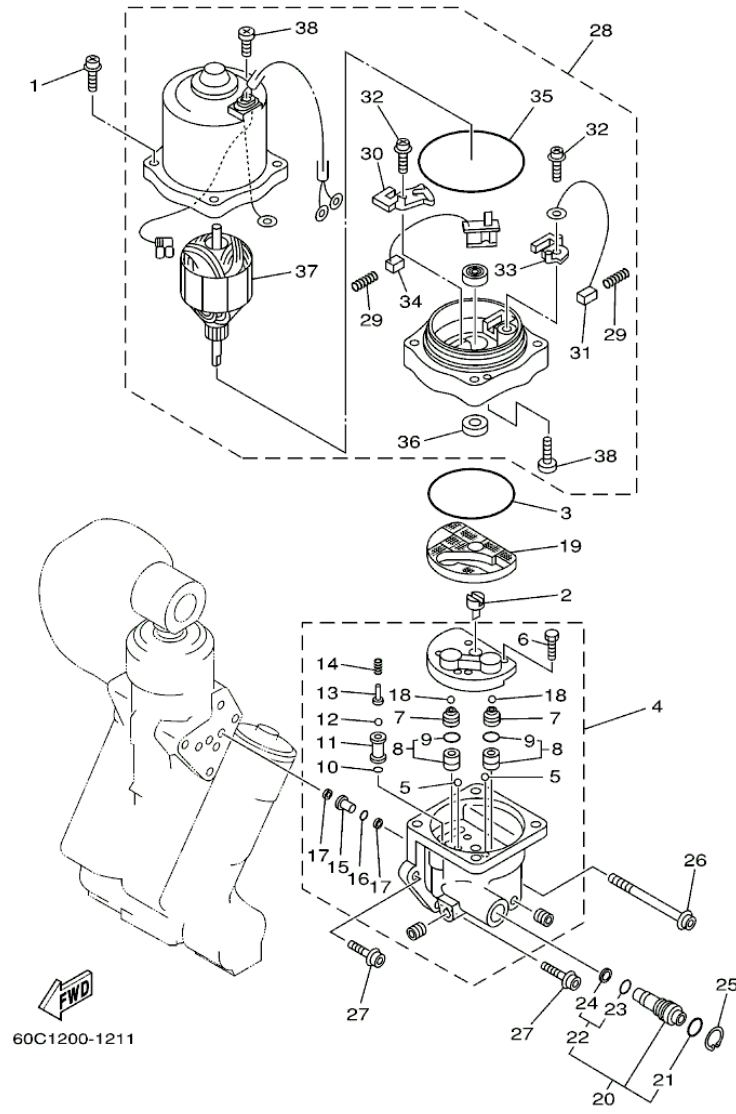

LF115XA_0112 / POWER TRIM TILT ASSY 2

60C1200-1211

©2013 Yamaha Motor Corporation, U.S.A. All rights reserved.

Part List

LF115XA_0112 / POWER TRIM TILT ASSY 2

REF - NO	PART NUMBER	PART NAME	QUANTITY	REMARKS
1	64E-4388E-11-00	BOLT ,SCREW (L:34.7MM)	4	
2	64E-43831-00-00	CONNECTOR, SHAFT	1	
3	64E-43868-00-00	O-RING	1	
4	68V-43830-01-00	GEAR PUMP ASSY	1	
5	72X-43858-00-00	.BALL	2	
6	64E-43843-00-00	.SCREW, VALVE LOCK	4	
7	6AW-43841-00-00	.PISTON, SHUTTLE	2	
8	64E-43802-00-00	.VALVE SUB ASSY	2	
9	6E5-43896-00-00	..O-RING	1	
10	6G5-43863-00-00	.O-RING	1	
11	66Y-43851-00-00	.SEAT, RELIEF VALVE	1	
12	64E-43858-00-00	.BALL	1	
13	64E-43859-00-00	.PIN, VALVE SUPPORT	1	
14	68V-43855-00-00	.SPRING, UP RELIEF	1	
15	64E-43850-00-00	.VALVE SUB ASSY	1	
16	64E-43865-00-00	.O-RING	1	
17	64E-43816-00-00	.FILTER 1	2	
18	6AW-43858-00-00	.BALL	2	
19	64E-43817-11-00	FILTER 2	1	
20	64E-43860-01-00	MANUAL VALVE SUB-ASSY	1	
21	72X-85075-L0-00	.O-RING	1	
22	64E-43827-00-00	.RING SET	1	
23	64E-4387A-00-00	..O-RING	1	
24	64E-43873-00-00	..RING, BACK UP	1	
25	6AW-43875-00-00	RING, SNAP	1	
26	64E-43879-11-00	SCREW, WITH WASHER	1	
27	64E-43879-01-00	SCREW, WITH WASHER	2	
28	68V-43880-04-00	MOTOR ASSY	1	
29	6H1-4386K-10-00	.SPRING, BRUSH	2	
30	64E-4380J-00-00	.HOLDER, BRUSH	1	
31	64E-43891-00-00	.BRUSH 1	1	
32	97607-04310-00	.SCREW,WITH WASHER	2	
33	64E-4380F-00-00	.HOLDER, BRUSH 2	1	
34	64E-43892-00-00	.BREAKER COMP (BRUSH 2)	1	
35	6G5-43865-01-00	.O-RING	1	
36	93102-08M43-00	.OIL SEAL	1	
37	64E-43805-01-00	.ARMATURE ASSY	1	
38	64E-43843-10-00	.SCREW, VALVE LOCK	3