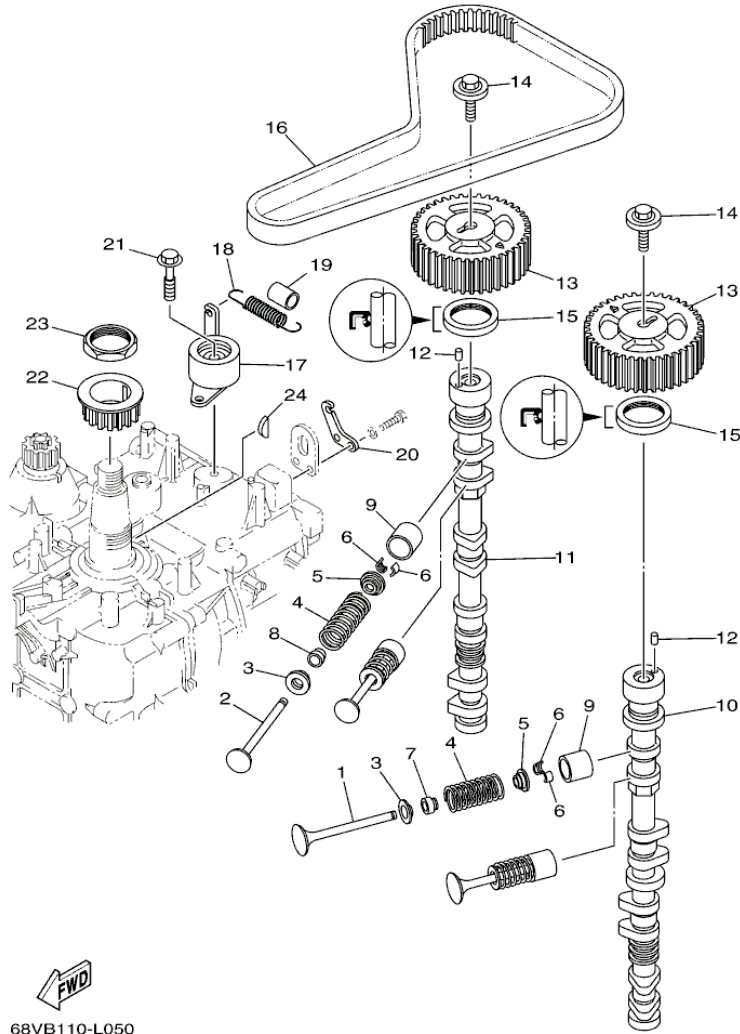

LF115XA_0112 / VALVE

68VB110-L050

©2013 Yamaha Motor Corporation, U.S.A. All rights reserved.

Part List

LF115XA_0112 / VALVE

REF - NO	PART NUMBER	PART NAME	QUANTITY	REMARKS
1	6D8-12111-00-00	VALVE, INTAKE	8	
2	6D8-12121-00-00	VALVE, EXHAUST	8	
3	6D8-12116-00-00	SEAT, VALVE SPRING	16	
4	6D8-12113-00-00	SPRING, VALVE INNER	16	
5	26H-12117-00-00	RETAINER, VALVE SPRING	16	
6	4G0-12118-00-00	LOCK, VALVE SPRING RETAINER	32	
7	K0A-A3721-00-00	SEAL, VALVE STEM	8	
8	K0A-A3722-00-00	SEAL, VALVE STEM 2	8	
9	6D8-12153-20-00	LIFTER, VALVE (16)	16	UR
9	6D8-12153-U0-00	LIFTER, VALVE (66)	16	UR
9	6D8-12153-T0-00	LIFTER, VALVE (64)	16	UR
9	6D8-12153-S0-00	LIFTER, VALVE (62)	16	UR
9	6D8-12153-R0-00	LIFTER, VALVE (60)	16	UR
9	6D8-12153-P0-00	LIFTER, VALVE (58)	16	UR
9	6D8-12153-N0-00	LIFTER, VALVE (56)	16	UR
9	6D8-12153-M0-00	LIFTER, VALVE (54)	16	UR
9	6D8-12153-L0-00	LIFTER, VALVE (52)	16	UR
9	6D8-12153-K0-00	LIFTER, VALVE (50)	16	UR
9	6D8-12153-J0-00	LIFTER, VALVE (48)	16	UR
9	6D8-12153-H0-00	LIFTER, VALVE (46)	16	UR
9	6D8-12153-G0-00	LIFTER, VALVE (44)	16	UR
9	6D8-12153-F0-00	LIFTER, VALVE (42)	16	UR
9	6D8-12153-E0-00	LIFTER, VALVE (40)	16	UR
9	6D8-12153-D0-00	LIFTER, VALVE (38)	16	UR
9	6D8-12153-00-00	LIFTER, VALVE (12)	16	UR
9	6D8-12153-10-00	LIFTER, VALVE (14)	16	UR
9	6D8-12153-V0-00	LIFTER, VALVE (68)	16	UR
9	6D8-12153-30-00	LIFTER, VALVE (18)	16	UR
9	6D8-12153-40-00	LIFTER, VALVE (20)	16	UR
9	6D8-12153-50-00	LIFTER, VALVE (22)	16	UR
9	6D8-12153-60-00	LIFTER, VALVE (24)	16	UR
9	6D8-12153-70-00	LIFTER, VALVE (26)	16	UR
9	6D8-12153-80-00	LIFTER, VALVE (28)	16	UR
9	6D8-12153-90-00	LIFTER, VALVE (30)	16	UR
9	6D8-12153-A0-00	LIFTER, VALVE (32)	16	UR
9	6D8-12153-B0-00	LIFTER, VALVE (34)	16	UR
9	6D8-12153-C0-00	LIFTER, VALVE (36)	16	UR
10	6D9-12171-00-00	CAMSHAFT 1	1	
11	68V-12181-00-00	CAMSHAFT 2	1	
12	93605-10108-00	PIN, DOWEL	2	
13	67F-11537-00-00	GEAR, DRIVEN	2	
14	90119-10050-00	BOLT, WITH WASHER	2	
15	93102-38008-00	.OIL SEAL	2	
16	67F-46241-00-00	BELT	1	
17	67F-11590-00-00	TENSIONER ASSY	1	
18	90506-16M39-00	SPRING, TENSION	1	
19	90445-15M03-00	HOSE (L23)	1	
20	67F-11595-00-00	PLATE, VALVE	1	
21	90119-10M72-00	BOLT, WITH WASHER	1	
22	6D8-11536-00-00	GEAR, DRIVE	1	
22	6D8-11536-01-00	GEAR, DRIVE	1	UR 68W:1005489-
23	90170-40008-00	NUT	1	
24	90280-04008-00	KEY, WOODRUFF	1