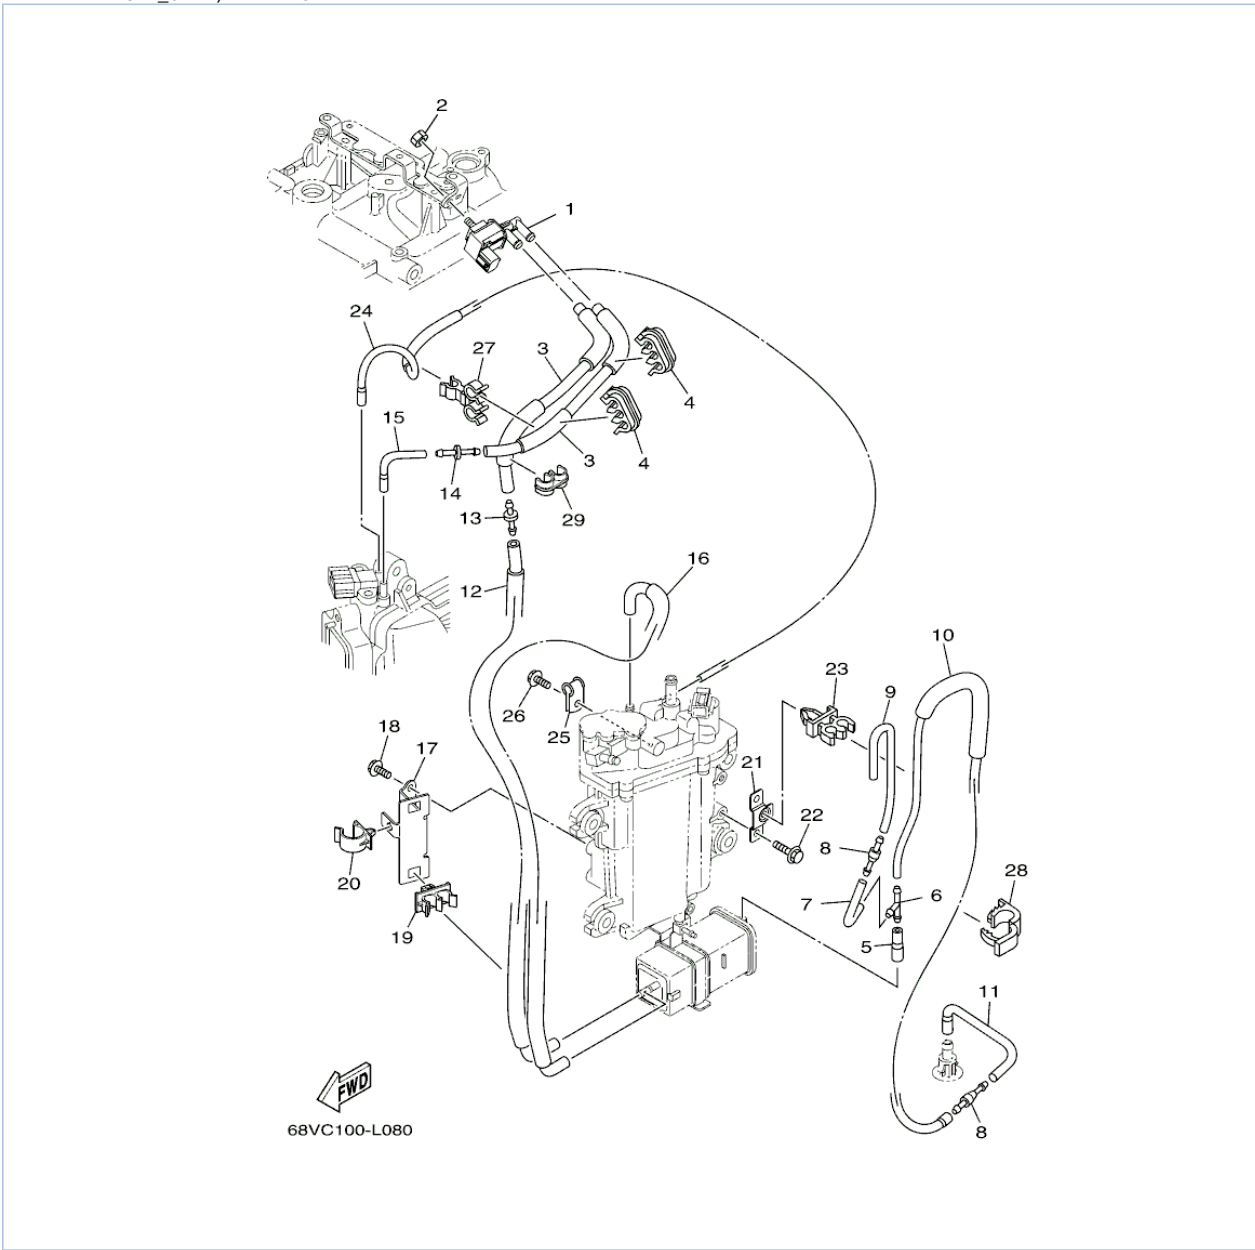

LF115XA_0112 / INTAKE 3

©2013 Yamaha Motor Corporation, U.S.A. All rights reserved.

Part List

LF115XA_0112 / INTAKE 3

REF - NO	PART NUMBER	PART NAME	QUANTITY	REMARKS
1	6C5-86120-00-00	SOLENOID VALVE ASSY	1	
2	95380-06600-00	NUT, HEXAGON	1	
3	68V-2416A-00-00	HOSE	2	
4	90464-10011-00	CLAMP	2	
5	6AW-13545-10-00	HOSE 1	1	
6	688-24378-00-00	PIPE, JOINT 3	1	
7	68V-13546-10-00	HOSE 2	1	
8	6E5-21744-00-00	BREATHER	2	
9	6CB-13547-00-00	HOSE 3	1	
10	68V-13548-00-00	HOSE, AIR 4	1	
11	68V-12483-00-00	PIPE 3	1	
12	68V-1475F-00-00	PIPE 3	1	
13	6G8-24376-00-00	PIPE, JOINT 1	1	
14	6CB-14989-00-00	ORIFICE, AIR VENT	1	
15	68V-1475G-01-00	PIPE 4	1	
16	68V-1475A-00-00	PIPE 1	1	
17	68V-2475H-00-00	BRACKET, SEAT LEVER 1	1	
18	95895-06010-00	BOLT, FLANGE	2	
19	90464-11012-00	CLAMP	2	
20	90464-20006-00	CLAMP	1	
21	68V-2475J-00-00	BRACKET, SEAT LEVER 2	1	
22	95895-06010-00	BOLT, FLANGE	2	
23	90464-07009-00	CLAMP	1	
24	68V-13532-11-00	HOSE, VACUUM SENSING 3	1	
25	90461-04011-00	CLAMP	1	
26	95895-06010-00	BOLT, FLANGE	1	
27	90464-10006-00	CLAMP	1	
28	90464-18004-00	CLAMP	1	
29	90464-12224-00	CLAMP	1