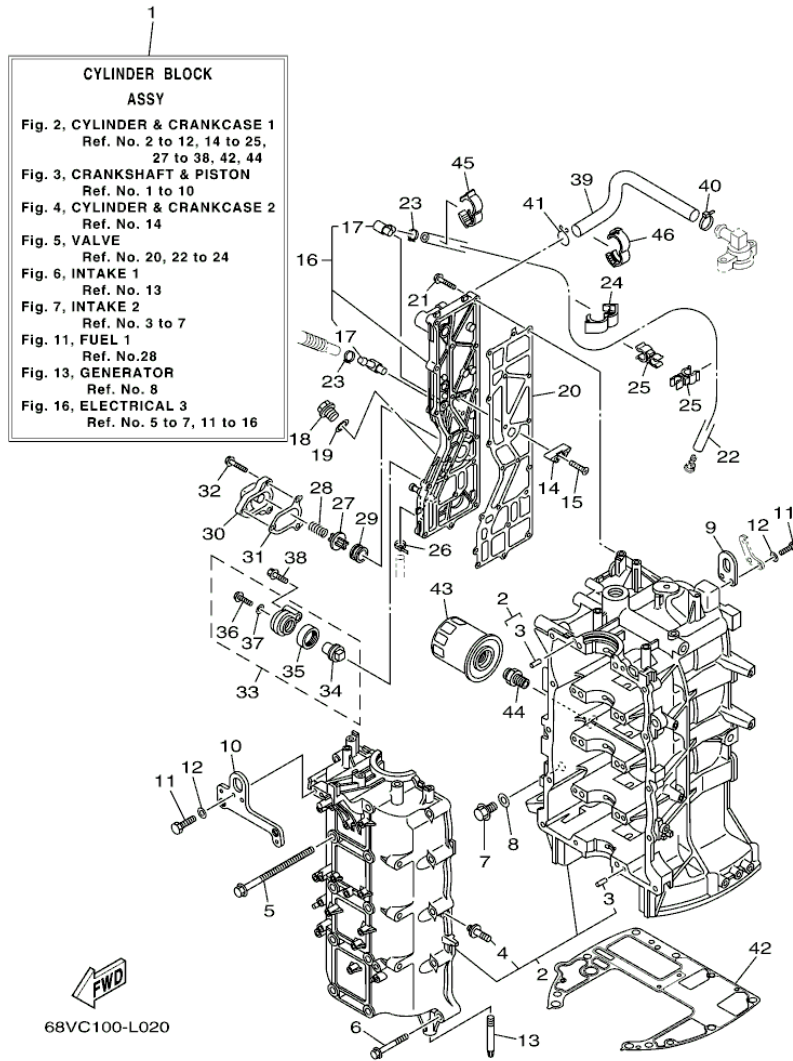

LF115XA_0112 / CYLINDER CRANKCASE 1

©2013 Yamaha Motor Corporation, U.S.A. All rights reserved.

Part List

LF115XA_0112 / CYLINDER CRANKCASE 1

REF - NO	PART NUMBER	PART NAME	QUANTITY	REMARKS
1	68V-W009B-12-9S	CYLINDER BLOCK ASSY	1	
1	68V-W009B-13-9S	CYLINDER BLOCK ASSY	1	UR 68W:1005489-
2	68V-15100-11-00	CRANKCASE ASSY	1	
3	93606-12019-00	.PIN, DOWEL	10	
4	68V-44581-01-00	.BOLT	1	
5	90119-10M88-00	BOLT, WITH WASHER	10	
6	90119-08M66-00	BOLT, WITH WASHER	10	
7	90340-14M06-00	PLUG, STRAIGHT SCREW	1	
8	90430-14115-00	.GASKET	1	
9	62Y-11119-00-00	HANGER, ENGINE	1	
10	68V-11119-00-00	HANGER, ENGINE	1	
11	97095-06020-00	BOLT	4	
12	92995-06600-00	WASHER	4	
13	67F-15142-00-00	GUIDE 1	2	
14	6E5-11325-00-00	ANODE	3	
15	98780-04016-00	SCREW, FLAT HEAD	3	
16	68V-41113-20-9S	OUTER COVER, EXHAUST	1	
17	676-11372-00-00	.NIPPLE, HOSE	2	
18	90340-18M09-00	PLUG, STRAIGHT SCREW	1	
19	90430-18130-00	.GASKET	1	
20	67F-41114-A2-00	.GASKET, EXHAUST OUTER COVER	1	
21	90119-06MA4-00	BOLT, WITH WASHER	18	
22	68V-42541-20-00	PIPE 1	1	
23	90465-11M10-00	CLAMP	2	
24	90464-18004-00	CLAMP	1	
25	90464-10010-00	CLAMP	2	
26	90465-11M10-00	CLAMP	1	
27	6G5-12416-00-00	VALVE, PRESSURE CONTROL	1	
28	90501-16M11-00	SPRING, COMPRESSION	1	
29	90480-20M05-00	GROMMET	1	
30	67F-1246A-01-9S	COVER 1	1	
31	67F-12435-A0-00	.GASKET	1	
32	90119-06MA2-00	BOLT, WITH WASHER	3	
33	69J-11301-00-00	ANODE COVER ASSY	1	
34	67F-11325-01-00	.ANODE	1	
35	67F-11328-00-00	.GROMMET, ANODE	1	
36	90105-06M07-00	.BOLT, FLANGE	1	
37	90430-06M03-00	.GASKET	1	
38	97575-08540-00	BOLT, WITH WASHER	1	
39	67F-1243A-00-00	HOSE 1	1	
40	90465-11M59-00	CLAMP	1	
41	90467-20M15-00	CLIP	1	
42	68V-11351-00-00	.GASKET, CYLINDER	1	
43	5GH-13440-00-00	ELEMENT ASSY, OIL CLEANER	1	
44	90401-20007-00	BOLT, UNION	1	
45	90464-18004-00	CLAMP	1	
46	90464-16001-00	CLAMP	1	

Part Notes

LF115XA_0112 / CYLINDER CRANKCASE 1

PART NUMBER	NOTE TEXT
90480-20M05-00	OEM: This part number is among the Top 100 Most Popular Marine Maintenance Parts as of August 2013.