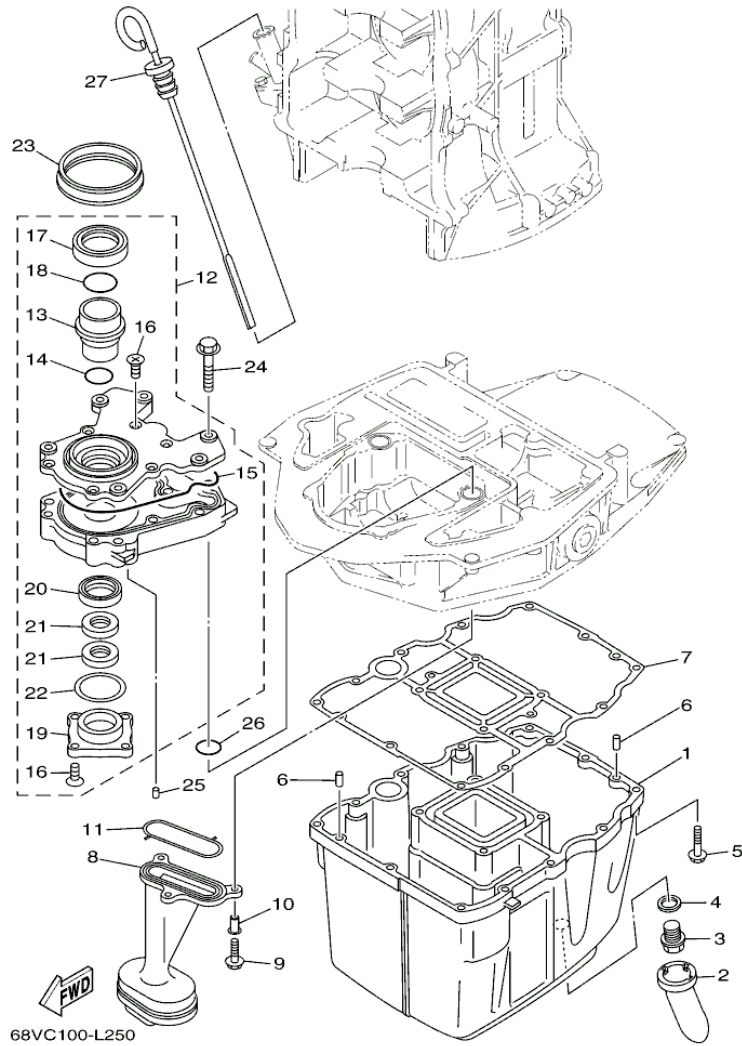

LF115XA_0112 / OIL PAN

©2013 Yamaha Motor Corporation, U.S.A. All rights reserved.

Part List

LF115XA_0112 / OIL PAN

REF - NO	PART NUMBER	PART NAME	QUANTITY	REMARKS
1	68V-15311-00-CA	OIL PAN	1	
2	63P-15316-00-00	DAMPER 1	1	
3	90340-14M06-00	PLUG, STRAIGHT SCREW	1	
4	90430-14M09-00	.GASKET	1	
5	97575-06525-00	BOLT, WITH WASHER	12	
6	93606-12019-00	.PIN, DOWEL	2	
7	68V-15312-00-00	.GASKET, OIL PAN	1	
8	67F-13411-00-00	STRAINER, OIL	1	
9	95812-06025-00	BOLT, FLANGE	3	
10	90387-06263-00	.COLLAR	3	
11	67F-13415-00-00	.SEAL, OIL STRAINER	1	
12	67F-13300-10-00	OIL PUMP ASSY	1	
13	67F-13314-02-00	.SHAFT, PUMP	1	
14	67F-13473-01-00	.O-RING	1	
15	67F-13329-00-00	.GASKET, PUMP COVER	1	
16	67F-13495-00-00	.SCREW	10	
17	67F-13119-01-00	.OIL SEAL	1	
18	67F-13769-00-00	.O-RING	1	
19	67F-13914-00-00	.HOUSING, PUMP	1	
20	67F-13631-03-00	.OIL SEAL	1	
21	67F-13149-00-00	.OIL SEAL	2	
22	67F-13339-00-00	.GASKET, PUMP COVER	1	
23	67F-13338-00-00	SEAL	1	
24	97595-06545-00	BOLT, WITH WASHER	6	
25	93604-12M07-00	PIN, DOWEL	2	
26	93210-19MJ1-00	.O-RING	2	
27	6D8-15362-00-00	PLUG, OIL LEVEL	1	

Part Notes

LF115XA_0112 / OIL PAN

PART NUMBER	NOTE TEXT
90430-14M09-00	OEM: This part number is among the Top 100 Most Popular Marine Maintenance Parts as of August 2013.

©2013 Yamaha Motor Corporation, U.S.A. All rights reserved.