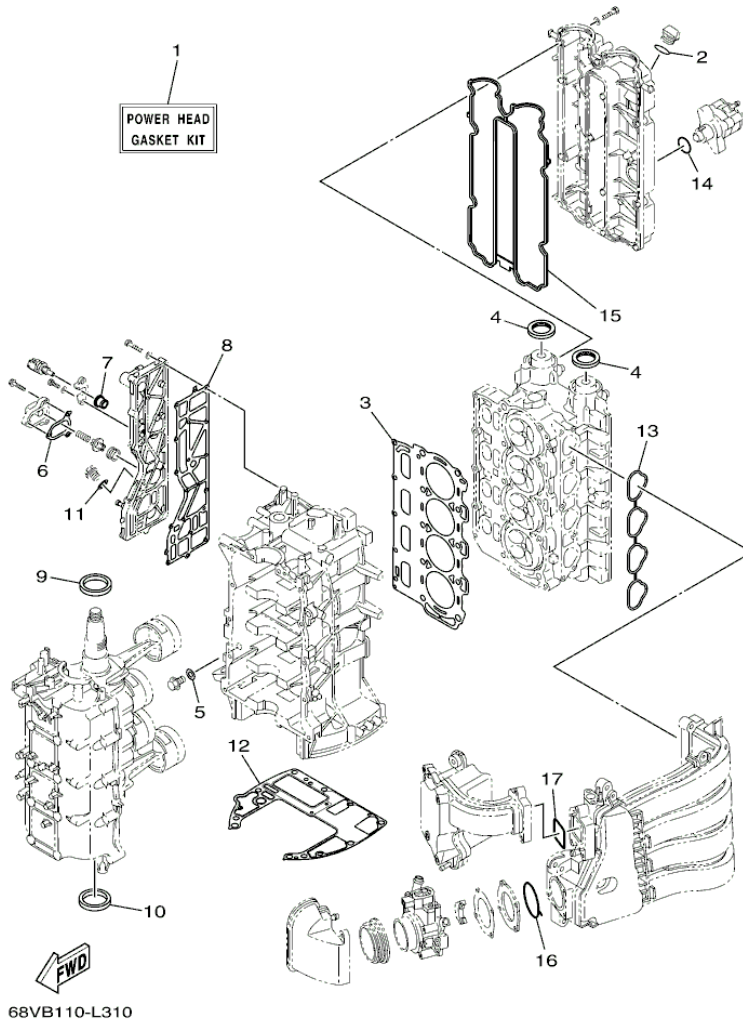

LF115XA_0112 / REPAIR KIT 1

©2013 Yamaha Motor Corporation, U.S.A. All rights reserved.

Part List

LF115XA_0112 / REPAIR KIT 1

REF - NO	PART NUMBER	PART NAME	QUANTITY	REMARKS
1	68V-W0001-06-00	POWER HEAD GASKET KIT	1	
2	93210-24M79-00	.O-RING	1	
3	67F-11181-03-00	.GASKET, CYLINDER HEAD 1	1	
4	93102-38008-00	.OIL SEAL	2	
5	90430-14115-00	.GASKET	1	
6	67F-12435-A0-00	.GASKET	1	
7	68V-85753-00-00	.GASKET, SENDER UNIT	1	
8	67F-41114-A2-00	.GASKET, EXHAUST OUTER COVER	1	
9	93102-48017-00	.OIL SEAL	1	
10	93101-48002-00	.OIL SEAL	1	
11	90430-18130-00	.GASKET	1	
12	68V-11351-00-00	.GASKET, CYLINDER	1	
13	68V-13645-10-00	.GASKET, MANIFOLD 1	1	
14	93210-30682-00	.O-RING	1	
15	6D8-11356-01-00	.SEAL, CYLINDER 2	1	
16	68V-13646-00-00	.GASKET, MANIFOLD 2	1	
17	68V-13647-00-00	.GASKET, MANIFOLD 3	1