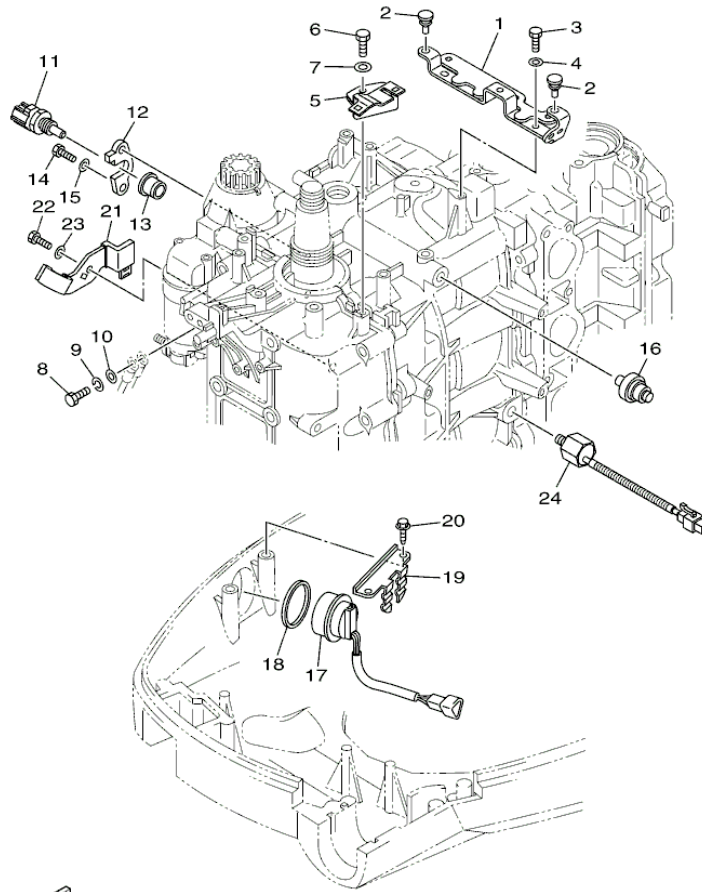

LF115XA_0112 / ELECTRICAL 3

68VB110-L160

©2013 Yamaha Motor Corporation, U.S.A. All rights reserved.

Part List

LF115XA_0112 / ELECTRICAL 3

REF - NO	PART NUMBER	PART NAME	QUANTITY	REMARKS
1	68V-8132G-00-00	PLATE	1	
2	90480-06M19-00	GROMMET	2	
3	97095-06016-00	BOLT	2	
4	92995-06600-00	WASHER	2	
5	68V-82588-20-00	PLATE	1	
6	97095-06012-00	BOLT	1	
7	92995-06600-00	WASHER	1	
8	97095-06016-00	BOLT	1	
9	92995-06100-00	WASHER, SPRING	1	
10	92995-06600-00	WASHER	1	
11	67F-85790-00-00	THERMOSENSOR ASSY	1	
12	67F-85757-00-00	RETAINER	1	
13	68V-85753-00-00	.GASKET, SENDER UNIT	1	
14	97095-06016-00	BOLT	2	
15	92995-06600-00	WASHER	2	
16	68V-82504-00-00	OIL PRESSURE SWITCH ASSY	1	
17	63D-82563-10-00	TRIM & TILT SWITCH ASSY	1	
18	6E5-82587-00-00	GASKET	1	
19	67F-83614-00-00	BRACKET	1	
20	90109-06M86-00	BOLT	2	
21	6D8-8252H-01-00	PLATE, HOLDER	1	
22	97095-06012-00	BOLT	1	
23	92995-06600-00	WASHER	1	
24	6CJ-85780-00-00	SENSOR, KNOCK	1	

Part Notes

LF115XA_0112 / ELECTRICAL 3

PART NUMBER	NOTE TEXT
92995-06100-00	OEM: This part number is among the Top 100 Most Popular Marine Maintenance Parts as of August 2013.

©2013 Yamaha Motor Corporation, U.S.A. All rights reserved.