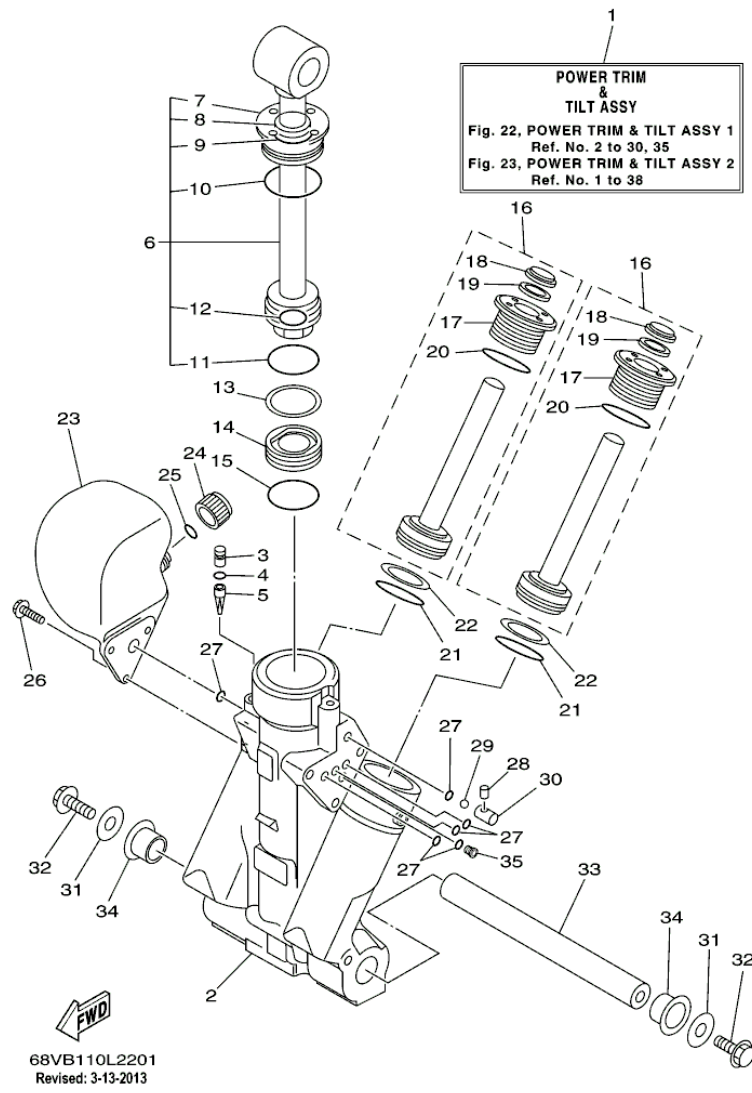

LF115XA_0112 / POWER TRIM TILT ASSY 1

68VB110L2201
Revised: 3-13-2013

©2013 Yamaha Motor Corporation, U.S.A. All rights reserved.

Part List

LF115XA_0112 / POWER TRIM TILT ASSY 1

REF - NO	PART NUMBER	PART NAME	QUANTITY	REMARKS
1	68V-43800-05-00	POWER TRIM & TILT ASSY	1	
2	64E-43825-03-00	HOUSING, TRIM & TILT	1	
3	6AW-4388J-00-00	PLUG 2	1	
4	93210-10M74-00	O-RING	1	
5	64E-43817-00-00	FILTER 2	1	
6	64E-43810-02-00	TILT PISTON SUB ASSY	1	
7	64E-43811-02-00	.SCREW, CYLINDER END	1	
8	64E-43898-00-00	.SEAL, DUST 2	1	
9	64E-43867-00-00	.O-RING	1	
10	64E-43866-00-00	.O-RING	1	
11	6E5-43862-00-00	.O-RING	1	
12	64E-43883-00-00	.O-RING	1	
13	6E5-43872-00-00	RING, BACK UP	1	
14	6E5-43814-02-00	PISTON, FREE	1	
15	6E5-43862-00-00	O-RING	1	
16	64E-43820-02-00	TRIM PISTON SUB ASSY	2	
17	64E-43821-02-00	.SCREW, TRIM CYLINDER END	1	
18	64E-43822-00-00	.SEAL, TRIM DUST	1	
19	64E-4384J-00-00	.SEAL, TRIM DOWN	1	
20	6G5-43864-00-00	.O-RING	1	
21	6E5-43864-00-00	O-RING	2	
22	6E5-43874-01-00	RING, BACK UP	2	
23	64E-43828-01-00	BODY, RESERVOIR	1	
24	64E-43829-01-00	PLUG, RESERVOIR	1	
25	64E-43897-00-00	O-RING	1	
26	64E-4388E-01-00	BOLT ,SCREW (L:14MM)	3	
27	64E-43869-00-00	O-RING	6	
28	64E-4381G-00-00	PIN	1	
29	6E5-43858-00-00	BALL	1	
30	64E-4382G-00-00	VALVE, SEAT	1	
31	90201-10060-00	WASHER, PLATE	2	
32	97575-10530-00	BOLT, WITH WASHER	2	
33	6BC-43818-00-00	PIN, LOWER SHOCK MOUNT	1	
34	90386-22M98-00	BUSH	2	
35	64E-4384N00-00	PLUG, ORIFICE	1	