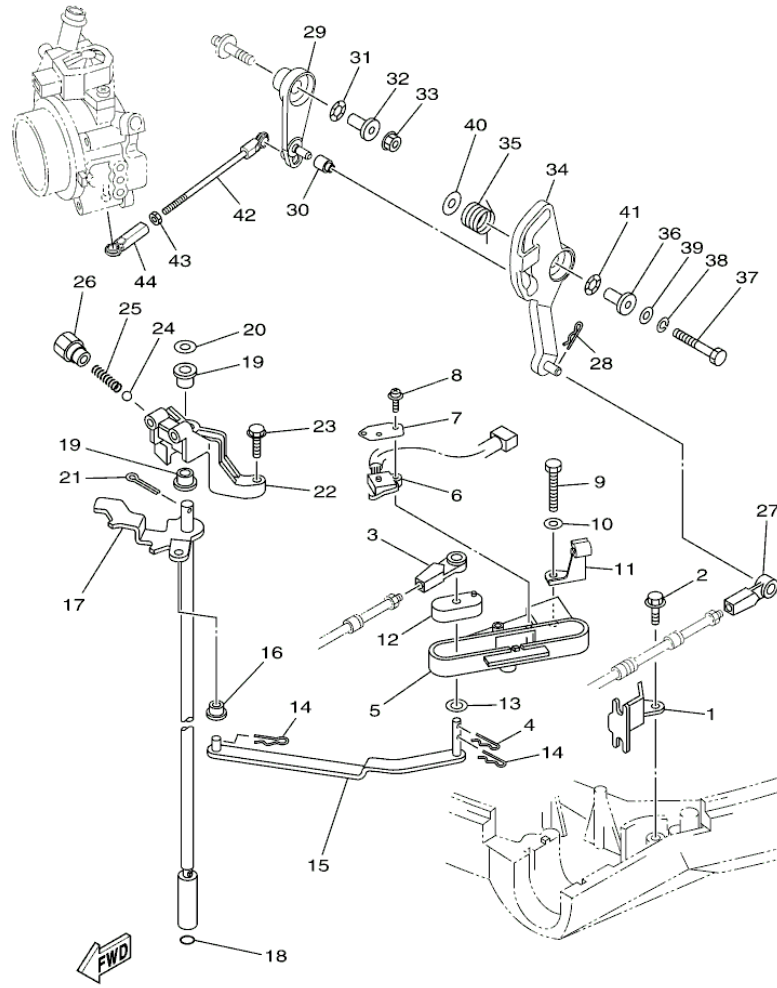

LF115XA_0112 / CONTROL

66VB110-L190

©2013 Yamaha Motor Corporation, U.S.A. All rights reserved.

Part List

LF115XA_0112 / CONTROL

REF - NO	PART NUMBER	PART NAME	QUANTITY	REMARKS
1	67F-48538-00-00	CLAMP, CABLE 1	1	
2	90109-06M86-00	BOLT	1	
3	663-48344-00-00	.CABLE END, REMOTE CONTROL	1	
4	90468-18008-00	CLIP	1	
5	68V-44117-02-00	BRACKET	1	
6	60V-8259F-00-00	SWITCH ASSY	1	
7	61A-82588-01-00	PLATE	1	
8	97985-04116-00	SCREW, WITH WASHER	2	
9	97095-06040-00	.BOLT	2	
10	92995-06600-00	WASHER	2	
11	90462-10027-00	CLAMP	1	
12	68V-44122-01-00	BUSHING, SHIFT ROD LEVER	1	
13	90202-07M07-00	WASHER, PLATE	1	
14	90468-18008-00	CLIP	2	
15	68V-44121-00-00	LEVER, SHIFT ROD	1	
16	90386-06M12-00	BUSH	1	
17	68V-44120-30-00	HANDLE GEAR SHIFT ASSY	1	X(25.3")
18	93210-09165-00	O-RING	1	
19	90386-90M90-00	BUSH	2	
20	90201-09M02-00	WASHER, PLATE	1	
21	91490-20015-00	PIN. COTTER	1	
22	68V-44118-00-94	BRACKET	1	
23	97575-06525-00	BOLT, WITH WASHER	2	
24	93501-04M02-00	BALL	1	
25	90501-12082-00	SPRING, COMPRESSION	1	
26	648-42715-00-00	BUSHING	1	
27	663-48344-00-00	.CABLE END, REMOTE CONTROL	1	
28	90468-18008-00	CLIP	1	
29	68V-42154-10-00	LEVER, THROTTLE CONTROL	1	
30	68V-42171-00-00	BUSHING	1	
31	90206-10M04-00	WASHER, WAVE	1	
32	90387-06M21-00	COLLAR	1	
33	90179-06M28-00	NUT	1	
34	68V-41213-00-00	CAM, ACCEL.	1	
35	67F-44135-00-00	SPRING	1	
36	90387-06M21-00	COLLAR	1	
37	97095-06035-00	BOLT	1	
38	92995-06100-00	WASHER, SPRING	1	
39	92995-06600-00	WASHER	1	
40	90201-06M62-00	WASHER, PLATE	1	
41	90206-10M04-00	WASHER, WAVE	1	
42	688-41211-01-00	LINK, ACCEL.	1	
43	95380-05600-00	NUT	1	
44	682-41237-00-00	JOINT, LINK	1	

Part Notes

LF115XA_0112 / CONTROL

PART NUMBER	NOTE TEXT
92995-06100-00	OEM: This part number is among the Top 100 Most Popular Marine Maintenance Parts as of August 2013.

©2013 Yamaha Motor Corporation, U.S.A. All rights reserved.