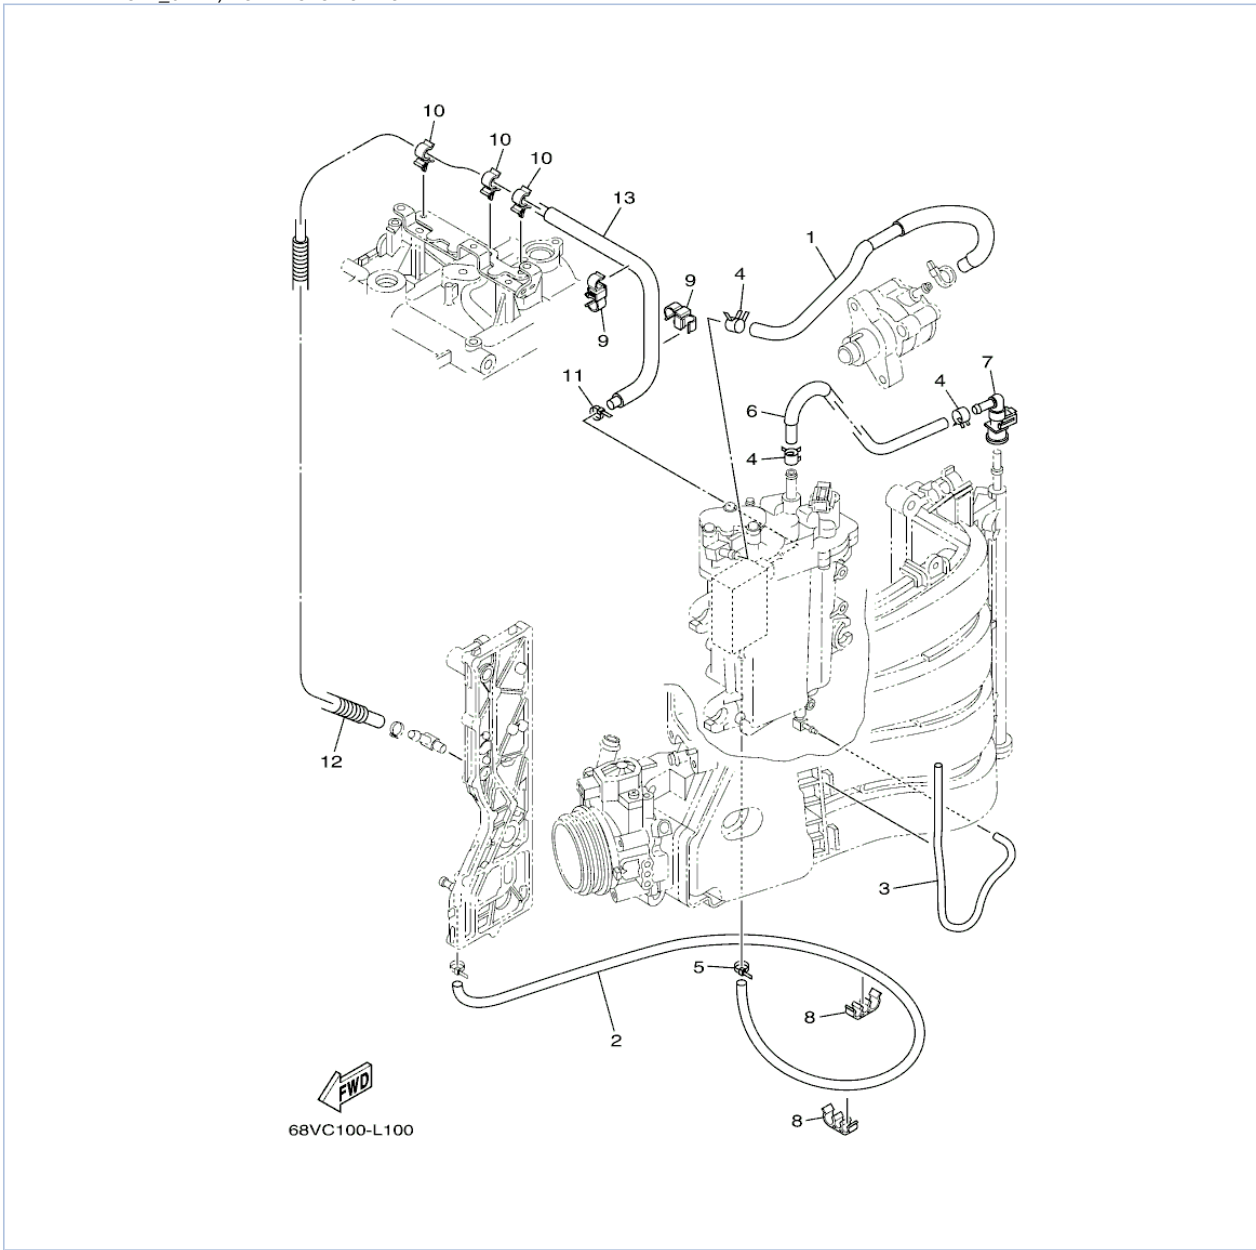

LF115XA_0112 / FUEL INJECTION PUMP 2

©2013 Yamaha Motor Corporation, U.S.A. All rights reserved.

Part List

LF115XA_0112 / FUEL INJECTION PUMP 2

REF - NO	PART NUMBER	PART NAME	QUANTITY	REMARKS
1	68V-24324-10-00	PIPE 13	1	
2	68V-12482-00-00	PIPE 2	1	
3	6AW-14197-00-00	PIPE	1	
4	68V-13577-00-00	CLIP	3	
5	90465-11M10-00	CLAMP	1	
6	68V-13971-30-00	PIPE, FUEL 1	1	
7	6AW-24300-00-00	FUEL PIPE JOINT	1	
8	90464-11008-00	CLAMP	2	
9	90464-12010-00	CLAMP	2	
10	90464-09129-00	CLAMP	3	
11	90465-11M10-00	CLAMP	1	
12	68V-24864-10-00	TUBE	1	
13	68V-12484-21-00	PIPE 4	1