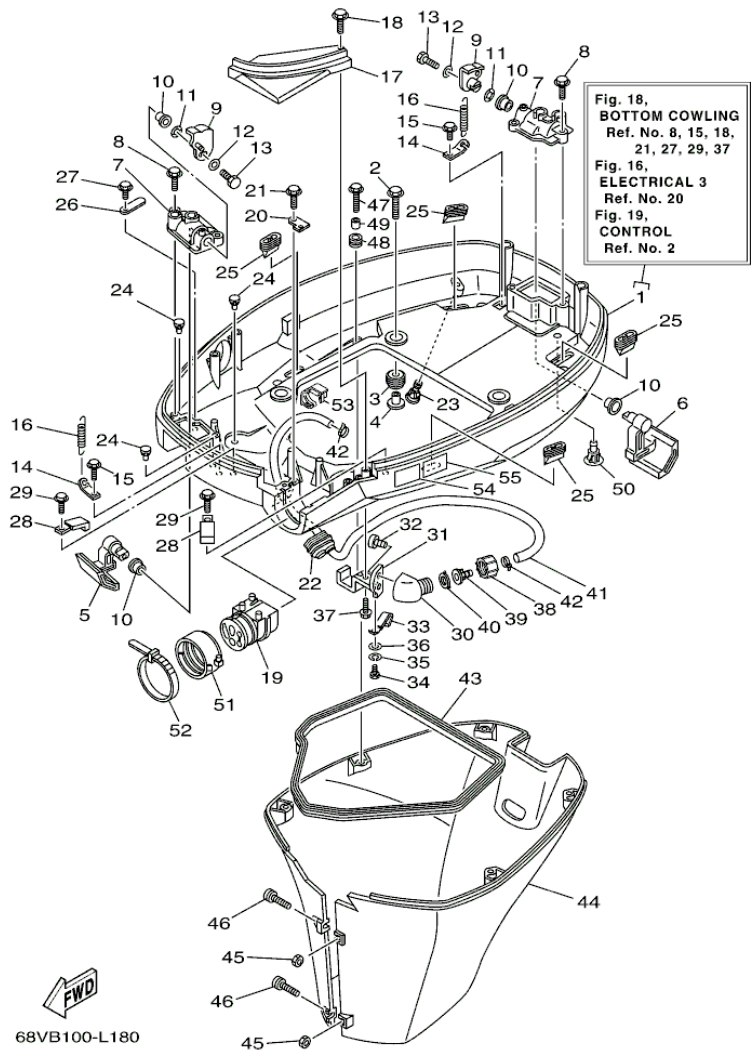

LF115XA_0112 / BOTTOM COWLING

©2013 Yamaha Motor Corporation, U.S.A. All rights reserved.

Part List

LF115XA_0112 / BOTTOM COWLING

REF - NO	PART NUMBER	PART NAME	QUANTITY	REMARKS
1	68V-42710-02-8D	BOTTOM COWLING ASSY	1	
2	90119-08M22-00	BOLT, WITH WASHER	4	
3	90480-22M15-00	GROMMET	4	
4	90387-08M37-00	COLLAR	4	
5	67F-42815-00-8D	LEVER, CLAMP	1	
6	67F-42816-00-8D	LEVER, CLAMP	1	
7	67F-42828-00-9S	PLATE, CLAMP	2	
8	90109-06M82-00	BOLT	4	
9	68V-42818-01-00	LEVER, CLAMP	2	
10	90386-15M73-00	BUSH	4	
11	90206-15M18-00	WASHER, WAVE	2	
12	90201-06068-00	WASHER, PLATE	2	
13	97095-06016-00	BOLT	2	
14	64D-43144-00-00	HOOK, SPRING	2	
15	90109-06M80-00	BOLT	2	
16	90506-16M34-00	SPRING, TENSION	2	
17	68V-42738-00-8D	PLATE, FITTING	1	
18	90109-06M82-00	BOLT	2	
19	68V-42725-00-00	GROMMET	1	
20	67F-42756-01-00	STAY, CLAMP	1	
21	90109-06M86-00	BOLT	1	
22	6H1-42726-21-00	GROMMET	1	FLUSHING KIT
23	6BL-44391-00-00	NIPPLE, HOSE	1	
24	6H4-42748-00-00	GROMMET	3	
25	67F-42717-00-00	RUBBER, SEAL 2	4	
26	6E5-82588-00-00	PLATE	1	
27	90109-06M81-00	BOLT	1	
28	90465-08M23-00	CLAMP	2	
29	90109-06M80-00	BOLT	2	
30	68T-12572-00-00	ADAPTER	1	FLUSHING KIT
31	67F-12535-01-00	PLATE	1	FLUSHING KIT
32	90167-06002-00	SCREW, TAPPING	2	FLUSHING KIT
33	90462-06018-00	CLAMP	1	FLUSHING KIT
34	97095-06008-00	BOLT	1	FLUSHING KIT
35	92995-06100-00	WASHER, SPRING	1	FLUSHING KIT
36	92995-06200-00	.WASHER	1	FLUSHING KIT
37	90109-06M86-00	BOLT	1	FLUSHING KIT
38	6R3-12581-00-00	JOINT, HOSE 1	1	FLUSHING KIT
39	6R3-12582-00-00	JOINT, HOSE 2	1	FLUSHING KIT
40	6R3-12583-00-00	GASKET, HOSE JOINT	1	FLUSHING KIT
41	68V-24312-00-00	PIPE 2	1	FLUSHING KIT
42	90465-11M10-00	CLAMP	2	FLUSHING KIT
43	61A-42716-00-00	RUBBER, SEAL 1	1	
44	67F-42741-01-8D	APRON	1	
45	95380-06600-00	NUT, HEXAGON	2	
46	90159-06M28-00	SCREW, WITH WASHER	2	
47	90109-06M80-00	BOLT	5	
48	90480-13M24-00	GROMMET	5	
49	90387-06M43-00	COLLAR	5	
50	6P2-44391-00-00	NIPPLE, HOSE	1	
51	68F-42753-00-00	FASTNER	1	AP
52	90464-20258-00	CLAMP	1	AP
53	90464-18004-00	CLAMP	1