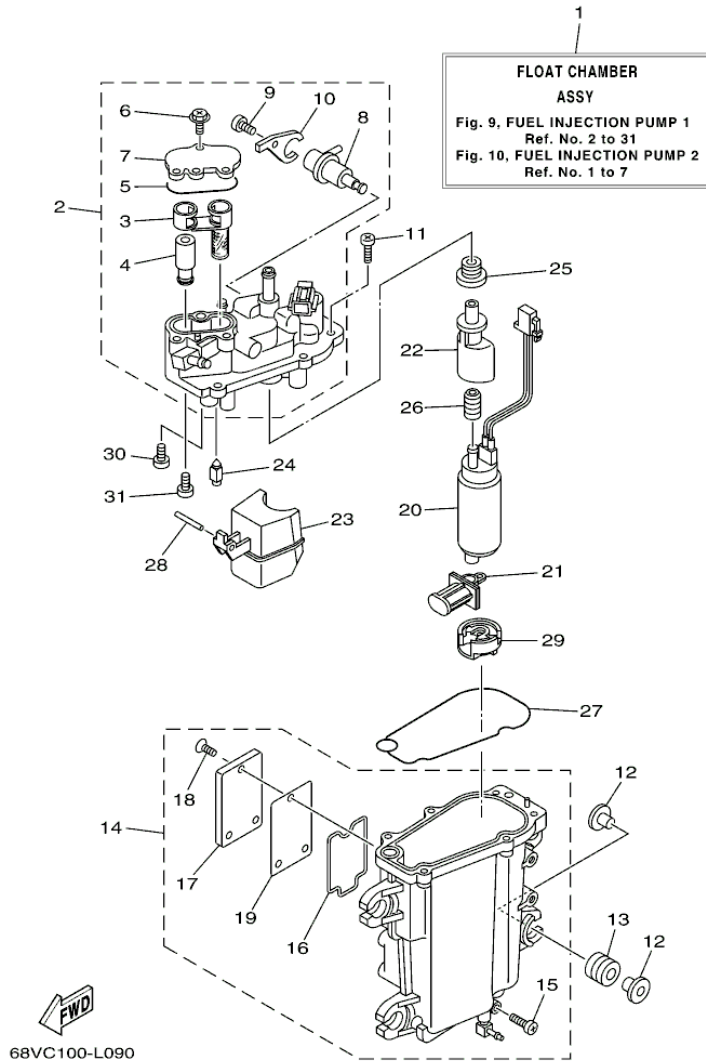

LF115XA_0112 / FUEL INJECTION PUMP 1

©2013 Yamaha Motor Corporation, U.S.A. All rights reserved.

Part List

LF115XA_0112 / FUEL INJECTION PUMP 1

REF - NO	PART NUMBER	PART NAME	QUANTITY	REMARKS
1	68V-14180-41-00	FLOAT CHAMBER ASSY	1	
2	68V-14182-20-00	COVER, FLOAT CHAMBER	1	
3	6CB-24501-01-00	.FILTER, FUEL	1	
4	68V-24481-00-00	.PLUG	1	
5	6CB-13016-00-00	.O-RING	1	
6	6CB-14216-00-00	.SCREW	3	
7	6CB-24217-00-00	.COVER	1	
8	6CB-13906-01-00	.REGULATOR, PRESSURE	1	
9	6CB-14564-00-00	.SCREW	1	
10	6CB-14146-00-00	.PLATE	1	
11	63P-14567-00-00	SCREW	6	
12	69J-13716-00-00	.COLLAR	8	
13	6CB-13593-00-00	.DAMPER	4	
14	68V-14181-21-00	BODY, FLOAT CHAMBER 1	1	
15	6P2-14191-00-00	.PLUG, DRAIN	1	
16	6CB-14239-00-00	.SEAL	1	
17	6CB-24452-10-00	.COVER	1	
18	6CB-14429-01-00	.SCREW	3	
19	6CB-24482-00-00	.GASKET 1	1	
20	68V-13907-20-00	FUEL PUMP COMP.	1	
21	63P-13915-00-00	FILTER	1	
22	6AW-13132-00-00	JOINT	1	
23	6CB-14985-00-00	FLOAT	1	
24	6CB-14546-00-00	VALVE, NEEDLE	1	
25	6CB-1447B-00-00	BUSH 1	1	
26	6AW-13781-00-00	DAMPER, PUMP	1	
27	6CB-14984-00-00	GASKET, FLOAT CHAMBER	1	
28	6P2-14386-00-00	PIN, FLOAT	1	
29	6AW-13784-00-00	COVER, PUMP	1	
30	4SV-24453-00-00	SCREW	1	
31	98507-04008-00	..SCREW, PAN HEAD	1	

Part Notes

LF115XA_0112 / FUEL INJECTION PUMP 1

PART NUMBER	NOTE TEXT
63P-13915-00-00	OEM: This part number is among the Top 100 Most Popular Marine Maintenance Parts as of August 2013.

©2013 Yamaha Motor Corporation, U.S.A. All rights reserved.