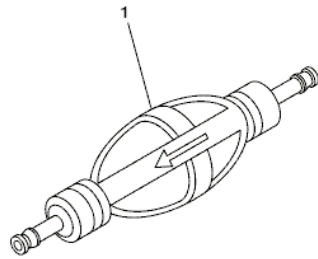

Part List

LF115TXR 0410 / FUEL 1

REF - NO	PART NUMBER	PART NAME	QUANTITY	REMARKS
1	689-85547-00-00	DAMPER	1	
2	90445-13015-00	HOSE (L1300)	1	
3	6D8-24560-00-00	FILTER ASSY	1	
4	6D8-24563-00-00	.ELEMENT, FILTER	1	
5	6D8-24564-00-00	.GASKET	1	
6	6D8-24562-00-00	.CUP, FILTER	1	
7	6D8-24469-00-00	..FLOAT, WATER LEVEL	1	
8	6D8-24519-00-00	..CLIP	1	
9	90465-11M10-00	CLAMP	2	
10	60C-24566-00-00	BRACKET, FILTER	1	
11	95380-08600-00	NUT	1	
12	97095-06016-00	BOLT	1	
13	92995-06600-00	WASHER	1	
14	6D8-24311-00-00	PIPE, FUEL 1	1	
15	6D8-24410-00-00	FUEL PUMP ASSY	1	
16	68V-24412-00-00	.BODY 1	1	
17	68V-24454-00-00	.SPRING	1	
18	63P-13131-00-00	.PLUNGER	1	
19	68V-24423-00-00	.SPRING, DIAPHRAGM	1	
20	68V-24411-00-00	.DIAPHRAGM	1	
21	68V-24374-00-00	.PIN	1	
22	68V-24413-00-00	.BODY 2	1	
23	6D8-24414-00-00	.BODY 3	1	
24	68V-24444-00-00	.SCREW	3	
25	68V-24149-00-00	.NUT	3	
26	90465-11M10-00	CLAMP	2	
27	93210-30682-00	.O-RING	1	
28	90119-06M83-00	BOLT, WITH WASHER	2	
29	6R3-24377-10-00	PIPE, JOINT 2	1	
30	90465-11M10-00	CLAMP	1	
31	68V-24452-00-00	COVER	1	

LF115TXR 0410 / FUEL 2

68V9110-J110

©2013 Yamaha Motor Corporation, U.S.A. All rights reserved.