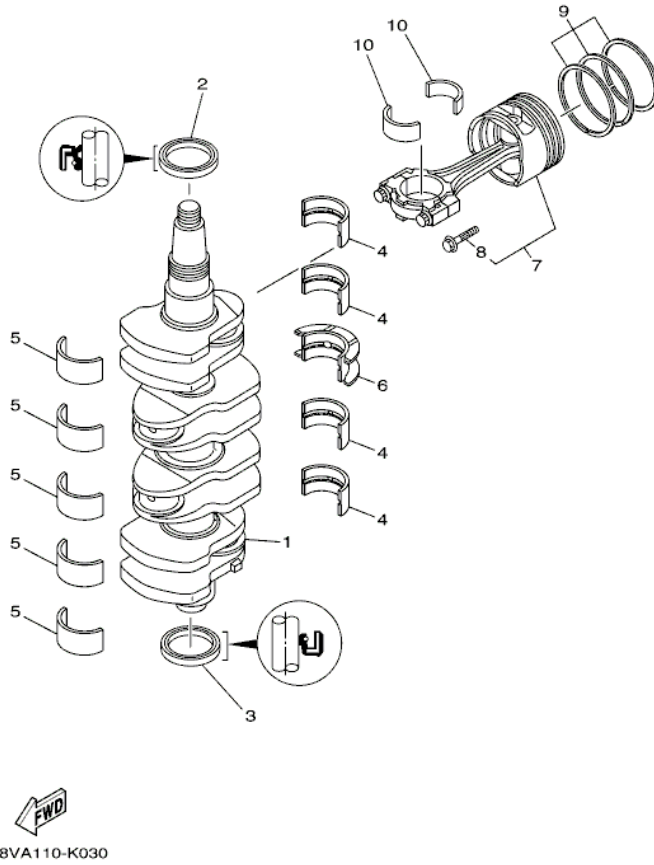

LF115TXR 0410 / CRANKSHAFT PISTON

©2013 Yamaha Motor Corporation, U.S.A. All rights reserved.

Part List

LF115TXR 0410 / CRANKSHAFT PISTON

REF - NO	PART NUMBER	PART NAME	QUANTITY	REMARKS
1	68V-11411-00-00	CRANKSHAFT	1	
2	93102-48009-00	.OIL SEAL	1	
3	93101-48002-00	.OIL SEAL	1	
4	6D8-11416-20-00	PLANE BEARING, CRANKSHAFT 1	4	UR RED
4	6D8-11416-00-00	PLANE BEARING, CRANKSHAFT 1	4	UR GREEN
4	6D8-11416-10-00	PLANE BEARING, CRANKSHAFT 1	4	UR BLUE
5	6D8-11417-20-00	PLANE BEARING, CRANKSHAFT 2	5	UR BLUE
5	6D8-11417-10-00	PLANE BEARING, CRANKSHAFT 2	5	UR GREEN
5	6D8-11417-00-00	PLANE BEARING, CRANKSHAFT 2	5	UR YELLOW
5	6D8-11417-30-00	PLANE BEARING, CRANKSHAFT 2	5	UR RED
6	6D8-11418-20-00	PLANE BEARING, CRANKSHAFT 3	1	UR RED
6	6D8-11418-00-00	PLANE BEARING, CRANKSHAFT 3	1	UR GREEN
6	6D8-11418-10-00	PLANE BEARING, CRANKSHAFT 3	1	UR BLUE
7	68V-W1164-12-00	PISTON/CON-ROD ASSY (0.25MM OS)	4	AP
7	68V-W1164-02-00	PISTON/CON-ROD ASSY STD	4	
8	K1C-A3275-00-00	.BOLT, CONNECTING ROD	2	
9	6D8-11603-01-00	PISTON RING SET (STD)	4	
9	6D8-11604-01-00	PISTON RING SET (0.25MM O/S)	4	AP
10	68V-11656-10-00	PLANE BEARING, CONNECTING ROD	8	UR GREEN
10	68V-11656-00-00	PLANE BEARING, CONNECTING ROD	8	UR YELLOW
10	68V-11656-20-00	PLANE BEARING, CONNECTING ROD	8	UR BLUE
10	68V-11656-30-00	PLANE BEARING, CONNECTING ROD	8	UR RED