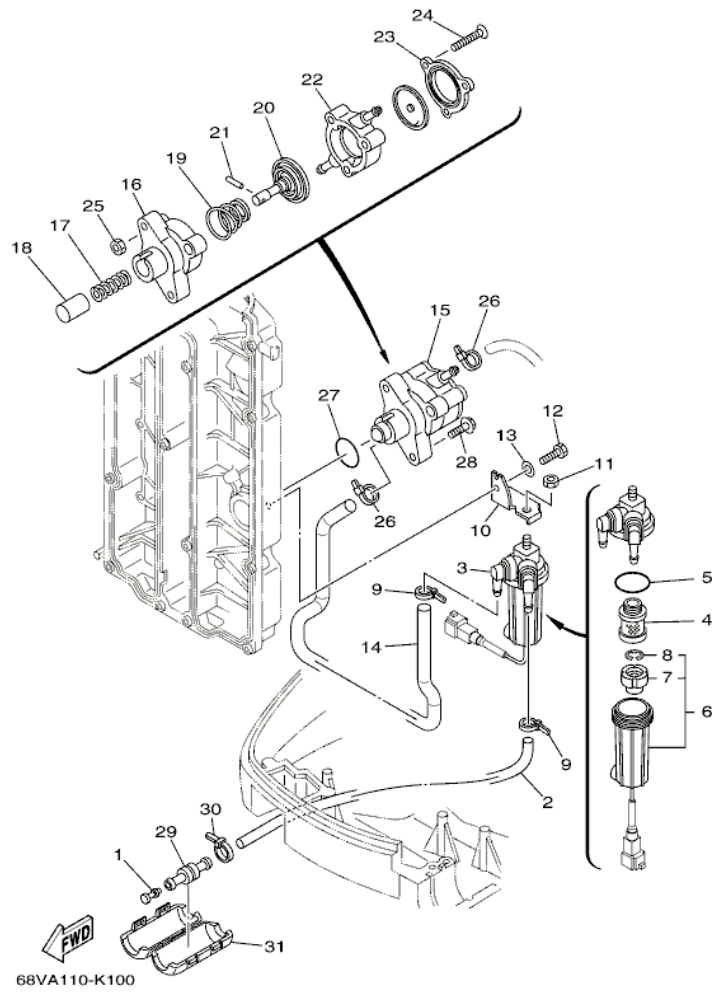

LF115TXR 0410 / FUEL 1

©2013 Yamaha Motor Corporation, U.S.A. All rights reserved.

Part List

LF115TXR 0410 / FUEL 1

REF - NO	PART NUMBER	PART NAME	QUANTITY	REMARKS
1	689-85547-00-00	DAMPER	1	
2	90445-13015-00	HOSE (L1300)	1	
3	6D8-24560-00-00	FILTER ASSY	1	
4	6D8-24563-00-00	.ELEMENT, FILTER	1	
5	6D8-24564-00-00	.GASKET	1	
6	6D8-24562-00-00	.CUP, FILTER	1	
7	6D8-24469-00-00	..FLOAT, WATER LEVEL	1	
8	6D8-24519-00-00	..CLIP	1	
9	90465-11M10-00	CLAMP	2	
10	60C-24566-00-00	BRACKET, FILTER	1	
11	95380-08600-00	NUT	1	
12	97095-06016-00	BOLT	1	
13	92995-06600-00	WASHER	1	
14	6D8-24311-00-00	PIPE, FUEL 1	1	
15	6D8-24410-00-00	FUEL PUMP ASSY	1	
16	68V-24412-00-00	.BODY 1	1	
17	68V-24454-00-00	.SPRING	1	
18	63P-13131-00-00	.PLUNGER	1	
19	68V-24423-00-00	.SPRING, DIAPHRAGM	1	
20	68V-24411-00-00	.DIAPHRAGM	1	
21	68V-24374-00-00	.PIN	1	
22	68V-24413-00-00	.BODY 2	1	
23	6D8-24414-00-00	.BODY 3	1	
24	68V-24444-00-00	.SCREW	3	
25	68V-24149-00-00	.NUT	3	
26	90465-11M10-00	CLAMP	2	
27	93210-30682-00	.O-RING	1	
28	90119-06M83-00	BOLT, WITH WASHER	2	
29	6R3-24377-10-00	PIPE, JOINT 2	1	
30	90465-11M10-00	CLAMP	1	
31	68V-24452-00-00	COVER	1