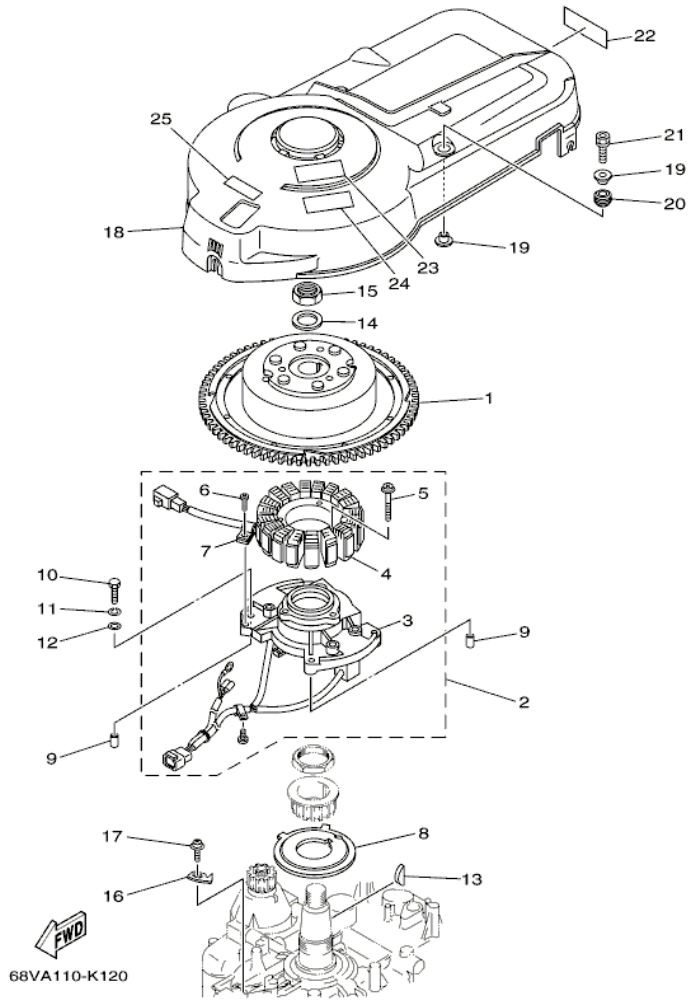

LF115TXR 0410 / FUEL 2

68V9110-J110

©2013 Yamaha Motor Corporation, U.S.A. All rights reserved.

Part List

LF115TXR 0410 / FUEL 2

REF - NO	PART NUMBER	PART NAME	QUANTITY	REMARKS
1	6Y2-24360-70-00	PRIMER PUMP ASSY	1	AP

LF115TXR 0410 / GENERATOR

©2013 Yamaha Motor Corporation, U.S.A. All rights reserved.

Part List

LF115TXR 0410 / GENERATOR

REF - NO	PART NUMBER	PART NAME	QUANTITY	REMARKS
1	68V-81450-00-00	ROTOR ASSY	1	
2	68V-81460-00-00	BASE ASSY	1	
3	68V-85580-00-00	.COIL, PULSER	1	
4	68V-81410-00-00	.STATOR ASSY	1	
5	63D-81345-20-00	.SCREW, WITH WASHER (M6X30)	3	
6	97607-04110-00	.SCREW, WITH WASHER	1	
7	445-81328-20-00	.CLAMP	1	
8	68V-81673-00-00	ROTOR	1	
9	99530-08012-00	PIN, DOWEL	2	
10	97095-06030-00	BOLT	4	
11	92995-06100-00	WASHER, SPRING	4	
12	92995-06600-00	WASHER	4	
13	90280-04M08-00	KEY, WOODRUFF	1	
14	90201-24014-00	WASHER, PLATE	1	
15	90179-24002-00	NUT	1	
16	6D8-81332-00-00	PLATE, TIMING	1	
17	97985-06210-00	SCREW, WITH WASHER	1	
18	67F-81337-01-00	COVER, FLYWHEEL	1	
19	90387-06M71-00	COLLAR	4	
20	90480-15M31-00	GROMMET	2	
21	90119-06M92-00	BOLT, WITH WASHER	2	
22	68V-13437-42-00	MARK, CAUTION	1	
23	6AH-81995-40-00	LABEL, WARNING	1	
24	6AH-81994-40-00	LABEL, SAFETY	1	
25	6AG-81996-00-00	MARK	1	