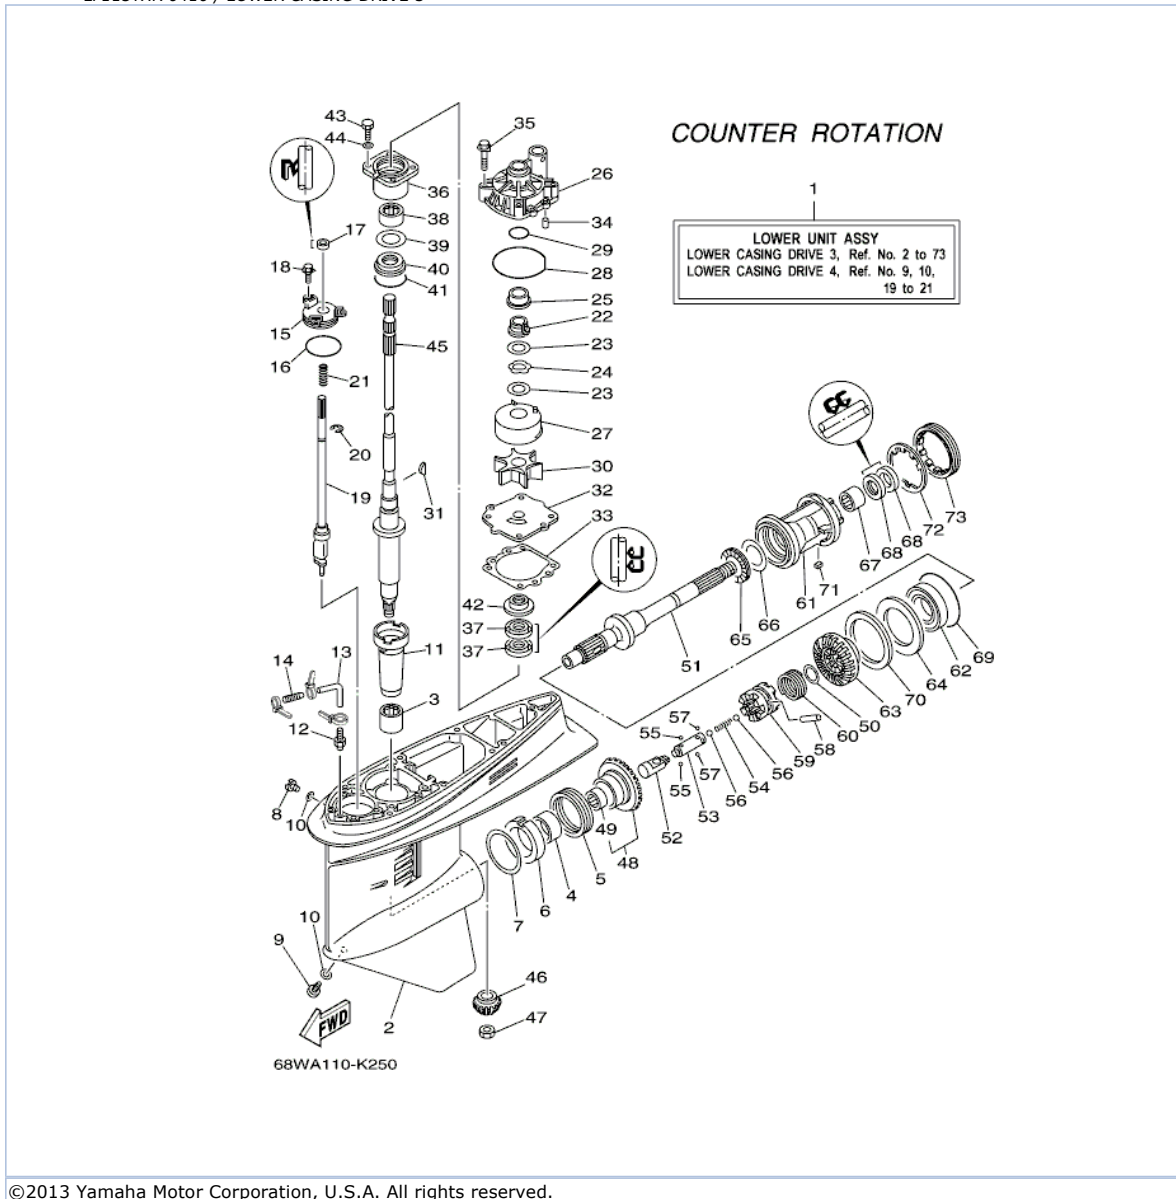

LF115TXR 0410 / LOWER CASING DRIVE 3

©2013 Yamaha Motor Corporation, U.S.A. All rights reserved.

Part List

LF115TXR 0410 / LOWER CASING DRIVE 3

REF - NO	PART NUMBER	PART NAME	QUANTITY	REMARKS
1	68W-45300-32-8D	LOWER UNIT ASSY	1	X(25.3"),LH
2	6E5-45301-05-8D	CASING, LOWER	1	
3	93315-628U9-00	BEARING	1	
4	93315-345W0-00	BEARING	1	
5	93341-360U8-00	BEARING	1	
6	6L6-45538-00-00	SPACER 1	1	
7	6E5-45567-01-00	SHIM (T:0.10MM)	1	UR
7	6E5-45567-10-00	SHIM (T:0.12MM)	1	UR
7	6E5-45567-20-00	SHIM (T:0.15MM)	1	UR
7	6E5-45567-30-00	SHIM (T:0.18MM)	1	UR
7	6E5-45567-40-00	SHIM (T:0.30MM)	1	UR
7	6E5-45567-50-00	SHIM (T:0.40MM)	1	UR
7	6E5-45567-60-00	SHIM (T:0.50MM)	1	UR
8	90340-08002-00	PLUG, STRAIGHT SCREW	1	
9	688-45341-10-00	PLUG, DRAIN	1	
10	90430-08020-00	.GASKET	2	
11	6E5-45536-00-00	SLEEVE, DRIVE SHAFT	1	
12	6E5-45378-00-00	NIPPLE, HOSE	1	
13	90445-07ME9-00	HOSE (L120)	1	X(25.3")
14	6E5-83558-10-00	END, NIPPLE	1	
15	6E5-45321-00-00	PLATE	1	
16	93210-58144-00	.O-RING	1	
17	93106-09014-00	.OIL SEAL	1	
18	90119-06M10-00	BOLT, WITH WASHER	3	
19	6E5-44150-02-00	SHIFT CAM ASSY	1	
20	99001-08600-00	CIRCLIP	1	
21	90501-11M10-00	SPRING, COMPRESSION	1	
22	61A-45538-00-00	SPACER 1	1	
23	90201-22M01-00	WASHER, PLATE	2	
24	90206-22M19-00	WASHER, WAVE	1	
25	61A-45527-00-00	COLLAR, DRIVE SHAFT	1	
26	61A-44311-01-00	HOUSING, WATER PUMP	1	
27	61A-44322-02-00	.INSERT, CARTRIDGE	1	
28	93210-86M38-00	.O-RING	1	
29	93210-37160-00	.O-RING	1	
30	6E5-44352-01-00	.IMPELLER	1	
31	90280-04M05-00	.KEY, WOODRUFF	1	
32	68V-44323-00-00	.OUTER PLATE, CARTRIDGE	1	
33	6E5-44315-A0-00	.GASKET, WATER PUMP	1	
34	93606-12019-00	.PIN, DOWEL	2	
35	90119-08M14-00	.BOLT, WITH WASHER	4	
36	6E5-45331-00-9S	HOUSING, BEARING	1	
37	93101-28M16-00	.OIL SEAL	2	
38	93317-330U2-00	BEARING	1	
39	6E5-45587-01-00	SHIM (T:0.10MM)	1	UR
39	6E5-45587-10-00	SHIM (T:0.12MM)	1	UR
39	6E5-45587-20-00	SHIM (T:0.15MM)	1	UR
39	6E5-45587-30-00	SHIM (T:0.18MM)	1	UR
39	6E5-45587-40-00	SHIM (T:0.30MM)	1	UR
39	6E5-45587-50-00	SHIM (T:0.40MM)	1	UR
39	6E5-45587-60-00	SHIM (T:0.50MM)	1	UR
40	93341-930V2-00	BEARING	1	
41	93210-55M14-00	.O-RING	1	
42	6E5-45344-00-00	COVER, OIL SEAL	1	
43	97095-08025-00	BOLT	4	
44	92995-08600-00	WASHER	4	
45	68V-45501-30-00	DRIVE SHAFT COMP.	1	X(25.3")