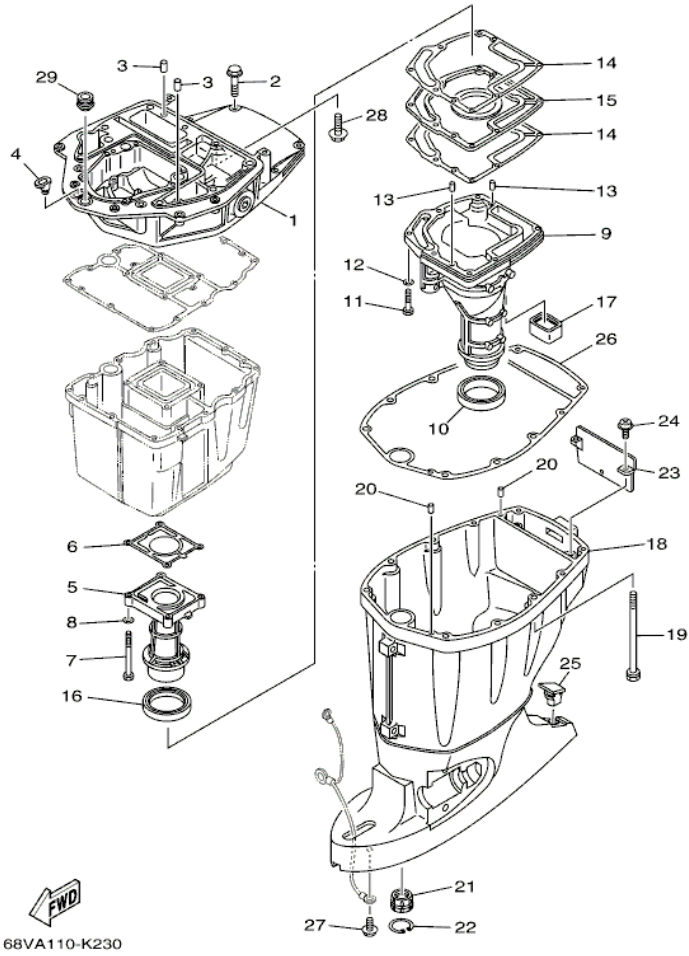

LF115TXR 0410 / UPPER CASING

©2013 Yamaha Motor Corporation, U.S.A. All rights reserved.

Part List

LF115TXR 0410 / UPPER CASING

REF - NO	PART NUMBER	PART NAME	QUANTITY	REMARKS
1	67F-41137-02-CA	GUIDE, EXHAUST	1	
2	97575-08540-00	BOLT, WITH WASHER	4	
3	93608-16M16-00	PIN, DOWEL	2	
4	6G1-42727-00-00	GROMMET	1	
5	67F-41131-01-CA	MANIFOLD, EXT. 1	1	
6	67F-41133-A1-00	.GASKET, EXHAUST MANIFOLD 1	1	
7	97075-06070-00	BOLT	4	
8	92995-06600-00	WASHER	4	
9	68V-14711-30-CA	MUFFLER 1	1	X(25.3")
10	68V-45123-00-00	.GASKET, MUFFLER	1	
11	97075-06030-00	BOLT	7	
12	92995-06600-00	WASHER	7	
13	93606-19M23-00	PIN, DOWEL	2	
14	67F-41134-A0-00	.GASKET, EXHAUST MANIFOLD	2	
15	67F-45181-00-CA	PLATE	1	
16	67F-41138-00-00	.SEAL, EXT. 1	1	
17	67F-45127-00-00	.SEAL	1	
18	68V-45111-31-8D	CASING, UPPER	1	X(25.3")
19	90119-10M08-00	BOLT, WITH WASHER	6	
20	93608-16M16-00	PIN, DOWEL	2	
21	6E5-45318-00-00	BUSHING, DRIVE SHAFT	1	
22	93420-36M01-00	CIRCLIP	1	
23	67F-45151-00-00	COVER, UPPER CASING	1	
24	97980-06216-00	SCREW, WITH WASHER	2	
25	6C5-45155-00-00	CAP	1	
26	67F-45113-00-00	.GASKET, UPPER CASING	1	
27	95895-06010-00	BOLT, FLANGE	1	
28	90119-08M58-00	BOLT, WITH WASHER	2	
29	67F-42724-00-00	GROMMET	1