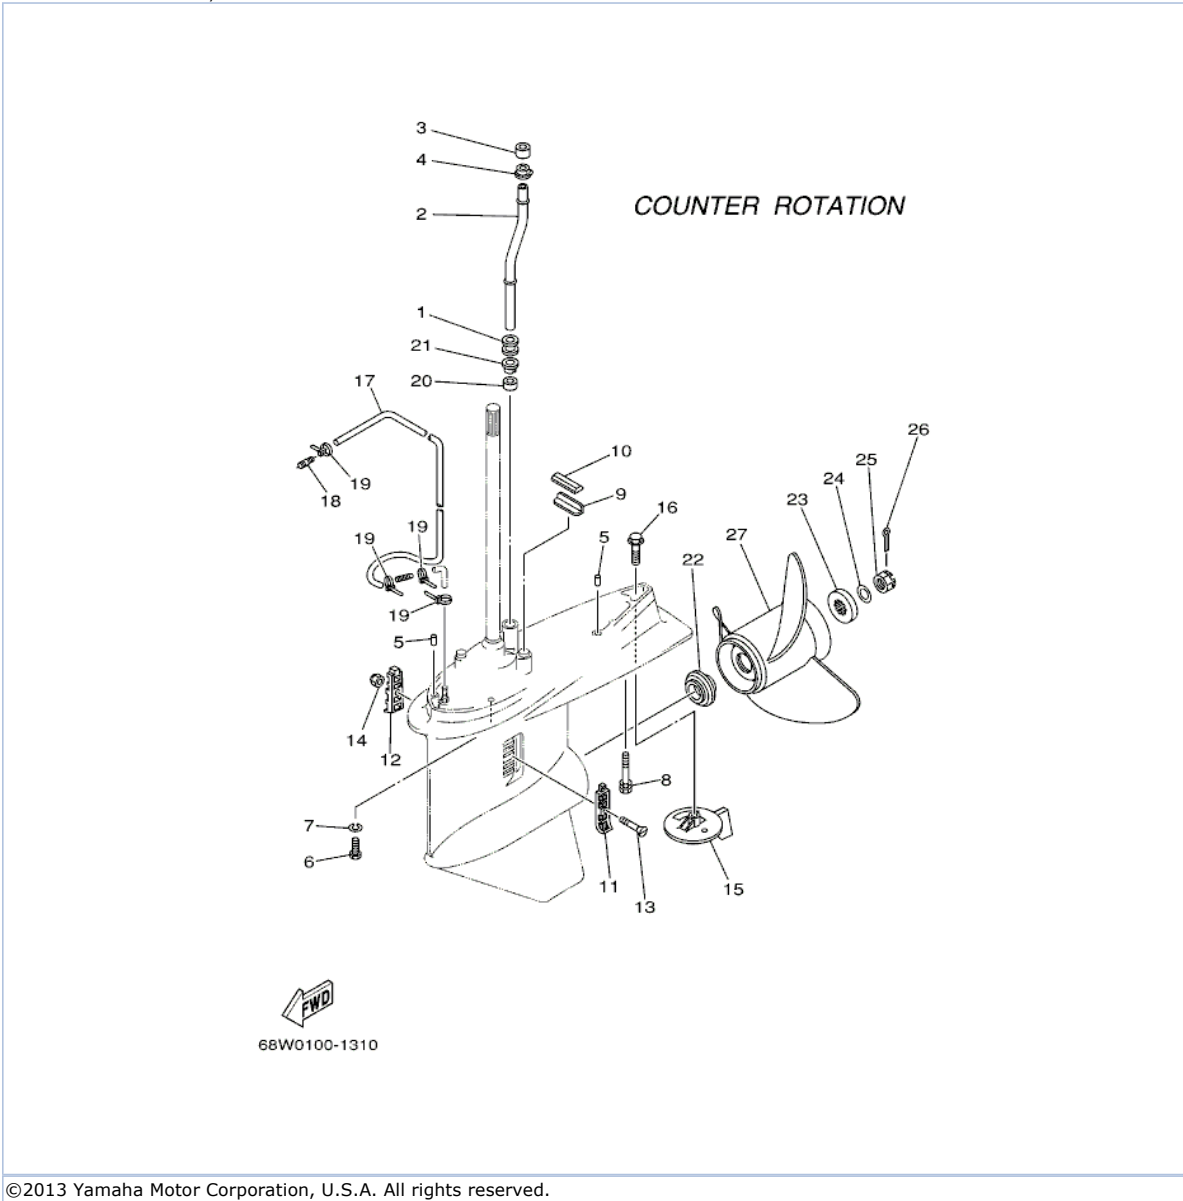

LF115TXR 0410 / LOWER CASING DRIVE 4

©2013 Yamaha Motor Corporation, U.S.A. All rights reserved.

Part List

LF115TXR 0410 / LOWER CASING DRIVE 4

REF - NO	PART NUMBER	PART NAME	QUANTITY	REMARKS
1	6E5-44366-00-00	DAMPER, WATER SEAL 2	1	
2	68V-44361-30-00	TUBE, WATER 1	1	X(25.3")
3	6E5-44365-00-00	DAMPER, WATER SEAL 1	1	
4	6E5-44312-00-00	COVER, WATER PUMP HOUSING	1	
5	93608-12M05-00	PIN, DOWEL	2	
6	97075-10045-00	BOLT	6	
7	92995-10100-00	WASHER	6	
8	90119-10M89-00	BOLT, WITH WASHER	1	
9	663-45376-00-00	GUIDE, SEAL DAMPER	1	
10	688-45375-00-00	DAMPER, SEAL	1	
11	688-45214-02-00	COVER, WATER INLET 1	1	
12	688-45215-02-00	COVER, WATER INLET 2	1	
13	90152-05M07-00	SCREW, COUNTERSUNK	1	
14	90185-05002-00	NUT, NYLON	1	
15	6L6-45371-00-00	TAB-TRIM	1	
16	90105-10M00-00	BOLT, FLANGE	1	
17	90445-076K2-00	HOSE (L1550)	1	
18	6E5-83558-00-00	END, NIPPLE	1	
19	90465-11M10-00	CLAMP	4	
20	6E5-44365-00-00	DAMPER, WATER SEAL 1	1	
21	6E5-44312-00-00	COVER, WATER PUMP HOUSING	1	
22	63P-45987-00-00	SPACER 1	1	
23	688-45997-01-00	SPACER 2	1	
24	92990-18200-00	WASHER	1	
25	90171-18M04-00	NUT, CASTLE	1	
26	91490-40030-00	PIN. COTTER	1	
27	6L6-45930-01-98	PROPELLER (3X13"X17"-KL)	1	UR
27	6L6-45972-00-98	PROPELLER (3X13"X21"-KL)	1	UR
27	6L6-45970-00-98	PROPELLER (3X13"X19"-KL)	1	UR

Part Notes

LF115TXR 0410 / LOWER CASING DRIVE 4

PART NUMBER	NOTE TEXT
90105-10M00-00	OEM: This part number is among the Top 100 Most Popular Marine Maintenance Parts as of August 2013.
91490-40030-00	OEM: This part number is among the Top 100 Most Popular Marine Maintenance Parts as of August 2013.

©2013 Yamaha Motor Corporation, U.S.A. All rights reserved.