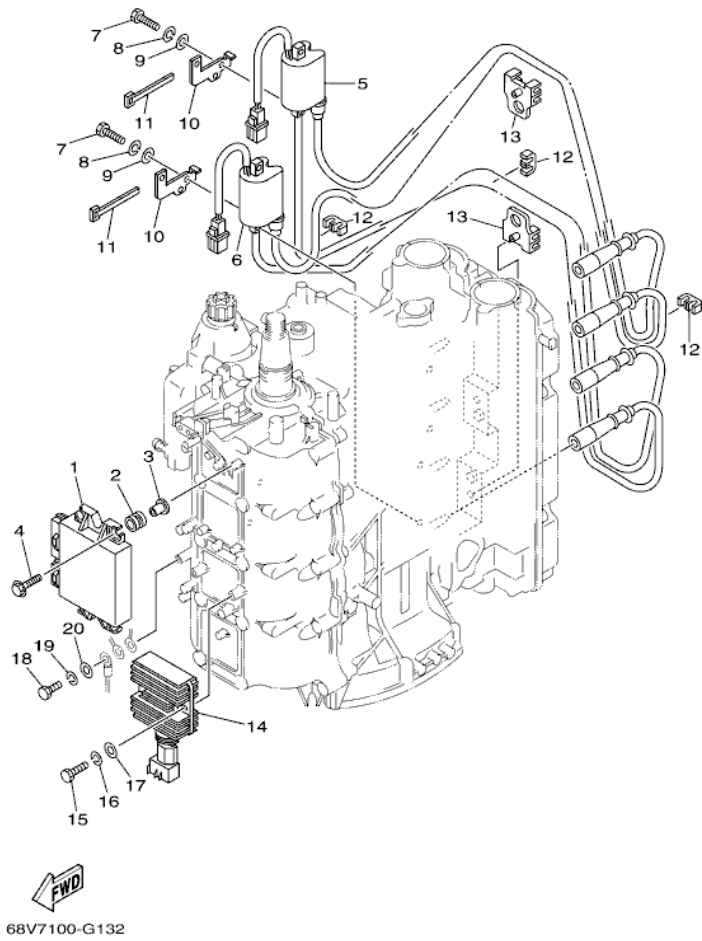

LF115TXR 0410 / ELECTRICAL 1

©2013 Yamaha Motor Corporation, U.S.A. All rights reserved.

Part List

LF115TXR 0410 / ELECTRICAL 1

REF - NO	PART NUMBER	PART NAME	QUANTITY	REMARKS
1	68V-8591A-43-00	ENGINE CONTROL UNIT ASSY	1	
2	68V-82317-00-00	DAMPER, IGNITION COIL	4	
3	90387-06119-00	COLLAR	4	
4	90119-06M59-00	BOLT, WITH WASHER	4	
5	68V-82310-00-00	IGNITION COIL ASSY	1	
6	68V-82310-10-00	IGNITION COIL ASSY	1	
7	97095-06025-00	BOLT	4	
8	92995-06100-00	WASHER, SPRING	4	
9	92995-06600-00	WASHER	4	
10	68V-82388-00-00	PLATE	2	
11	90464-06001-00	CLAMP	2	
12	67F-82361-00-00	CLAMP, CORD	3	
13	67F-82362-00-00	CLAMP, CORD 2	2	
14	68V-81960-10-00	RECTIFIER & REGULATOR ASSY	1	
15	97095-06025-00	BOLT	2	
16	92995-06100-00	WASHER, SPRING	2	
17	92995-06600-00	WASHER	2	
18	97095-06016-00	BOLT	1	
19	92995-06100-00	WASHER, SPRING	1	
20	92995-06600-00	WASHER	1	

Part Notes

LF115TXR 0410 / ELECTRICAL 1

PART NUMBER		NOTE TEXT
92995-06100-00		OEM: This part number is among the Top 100 Most Popular Marine Maintenance Parts as of August 2013.
92995-06100-00		OEM: This part number is among the Top 100 Most Popular Marine Maintenance Parts as of August 2013.
92995-06100-00		OEM: This part number is among the Top 100 Most Popular Marine Maintenance Parts as of August 2013.

©2013 Yamaha Motor Corporation, U.S.A. All rights reserved.