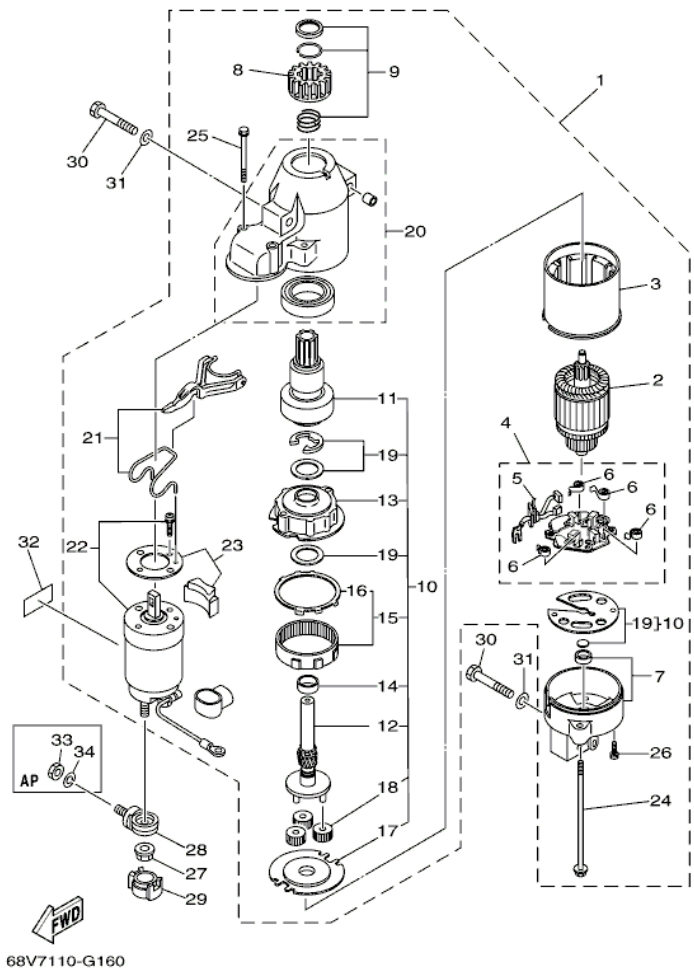

LF115TXR 0410 / STARTING MOTOR

68V7110-G160

©2013 Yamaha Motor Corporation, U.S.A. All rights reserved.

Part List

LF115TXR 0410 / STARTING MOTOR

REF - NO	PART NUMBER	PART NAME	QUANTITY	REMARKS
1	68V-81800-01-00	STARTING MOTOR ASSY	1	
2	67F-81850-00-00	.ARMATURE ASSY	1	
3	67F-81810-00-00	.STATOR ASSY	1	
4	68F-81840-00-00	.BRUSH HOLDER ASSY	1	
5	67F-81801-00-00	..BRUSH SET	1	
6	67F-81813-00-00	..SPRING, BRUSH	4	
7	68F-81820-00-00	.REAR BRACKET ASSY	1	
8	67F-81808-00-00	.PINION ASSY	1	
9	67F-81857-00-00	.PINION STOPPER SET	1	
10	67F-81807-00-00	.GEAR ASSY, STARTING MOTOR	1	
11	67F-81832-00-00	..CLUTCH, OVER RUN	1	
12	67F-81836-00-00	..SHAFT, PINION	1	
13	67F-81821-00-00	..BRACKET, CENTER 1	1	
14	67F-81841-00-00	..BEARING	1	
15	67F-81891-00-00	..GEAR, RING	1	
16	67F-8183R-00-00	...GASKET	1	
17	67F-81830-00-00	..BRACKET, CENTER 2	1	
18	60V-8183T-00-00	..GEAR, IDLER	3	
19	67F-81809-00-00	..WASHER KIT	1	
20	67F-81842-00-00	.COVER	1	
21	67F-81839-00-00	.LEVER ASSY	1	
22	68V-81941-01-00	.STARTER RELAY ASSY	1	
23	67F-81869-00-00	.COVER, DUST	1	
24	6K7-81826-11-00	.BOLT	2	
25	67F-81828-00-00	.SCREW 2	2	
26	67F-81846-00-00	.SCREW	2	
27	90179-08003-00	NUT	1	
28	60V-81925-00-00	TERMINAL	1	
29	68F-82582-00-00	COVER, WIRE HARNESS	1	
30	97013-08045-00	BOLT	3	
31	92903-08600-00	WASHER, PLATE	3	
32	67F-83627-01-00	LABEL, CAUTION 7	1	
33	95333-08600-00	NUT	1	AP
34	92903-08100-00	WASHER, SPRING	1	AP