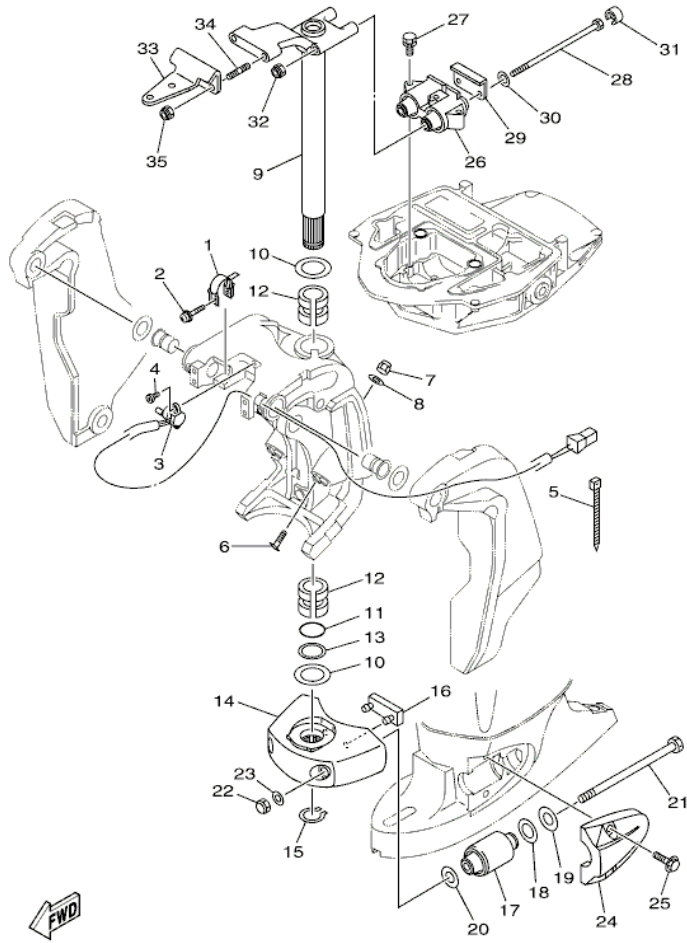

LF115TXR 0410 / BRACKET 2

68V9110-J200

©2013 Yamaha Motor Corporation, U.S.A. All rights reserved.

Part List

LF115TXR 0410 / BRACKET 2

REF - NO	PART NUMBER	PART NAME	QUANTITY	REMARKS
1	64E-43139-10-00	CAM, TRIM SENDER	1	
2	90159-05059-00	SCREW, WITH WASHER	1	
3	67H-83672-01-00	TRIM SENDER	1	
4	97885-06016-00	SCREW, PAN HEAD	2	
5	90465-11M10-00	CLAMP	3	
6	63P-43376-00-00	BOLT, THRUST RECEIVER	2	
7	95780-10300-00	NUT, FLANGE	2	
8	92995-10600-00	WASHER	2	
9	68V-42510-31-8D	STEERING BRACKET ASSY	1	X(25.3")
10	90201-38M60-00	WASHER, PLATE	2	
11	93210-37MH7-00	O-RING	1	
12	90386-38M32-00	BUSH	2	
13	90202-40M47-00	WASHER, PLATE	1	
14	68V-44551-00-8D	HOUSING, LOWER MOUNT RUBBER 1	1	
15	93410-37M04-00	CIRCLIP	1	
16	61A-44575-00-00	DAMPER, LOWER MOUNT RUBBER	1	
17	61A-44555-01-94	MOUNT DAMPER, LOWER SIDE	2	
18	90202-32M19-00	WASHER, PLATE	2	
19	90201-16M55-00	WASHER, PLATE	2	
20	90201-15M58-00	WASHER, PLATE	2	
21	90109-14007-00	BOLT	2	
22	95380-14600-00	NUT	2	
23	92995-14600-00	WASHER	2	
24	68V-44553-00-8D	COVER, LOWER MOUNT	2	
25	90119-10049-00	BOLT, WITH WASHER	4	
26	67F-44514-01-00	MOUNT DAMPER, UPPER SIDE	1	
27	90119-08091-00	BOLT, WITH WASHER	3	
28	90109-12007-00	BOLT	2	
29	67F-44526-00-00	PLATE	1	
30	90201-12M09-00	WASHER, PLATE	2	
31	67F-44533-00-00	DAMPER, UPPER MOUNT RUBBER	2	
32	90185-12M12-00	NUT, SELF-LOCKING	2	
33	68V-48511-10-00	HOOK, STEERING	1	
34	90116-10175-00	BOLT, STUD	2	
35	90185-10051-00	NUT, SELF-LOCKING	2