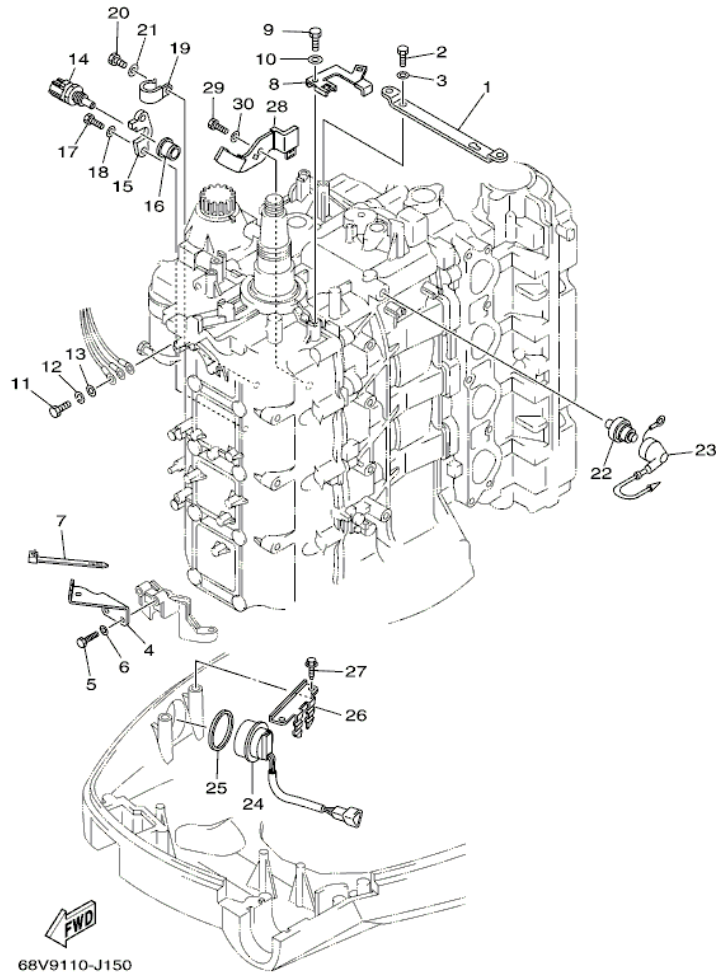

LF115TXR 0410 / ELECTRICAL 3

©2013 Yamaha Motor Corporation, U.S.A. All rights reserved.

Part List

LF115TXR 0410 / ELECTRICAL 3

REF - NO	PART NUMBER	PART NAME	QUANTITY	REMARKS
1	67F-8132G-01-00	PLATE	1	
2	97095-06016-00	BOLT	2	
3	92995-06600-00	WASHER	2	
4	68V-81528-00-00	CLAMP 1	1	
5	97095-06016-00	BOLT	2	
6	92995-06600-00	WASHER	2	
7	90465-13M18-00	CLAMP	1	
8	68V-82588-11-00	PLATE	1	
9	97095-06012-00	BOLT	1	
10	92995-06600-00	WASHER	1	
11	97095-06016-00	BOLT	1	
12	92995-06100-00	WASHER, SPRING	1	
13	92995-06600-00	WASHER	1	
14	67F-85790-00-00	THERMOSENSOR ASSY	1	
15	67F-85757-00-00	RETAINER	1	
16	68V-85753-00-00	.GASKET, SENDER UNIT	1	
17	97095-06016-00	BOLT	2	
18	92995-06600-00	WASHER	2	
19	90465-06M86-00	CLAMP	1	
20	97095-06012-00	BOLT	1	
21	92995-06600-00	WASHER	1	
22	68V-82504-00-00	OIL PRESSURE SWITCH ASSY	1	
23	68V-81315-00-00	LEAD WIRE ASSY	1	
24	63D-82563-10-00	TRIM & TILT SWITCH ASSY	1	
25	6E5-82587-00-00	GASKET	1	
26	67F-83614-00-00	BRACKET	1	
27	90109-06M86-00	BOLT	2	
28	6D8-8252H-01-00	PLATE, HOLDER	1	
29	97095-06012-00	BOLT	1	
30	92995-06600-00	WASHER	1	

Part Notes

LF115TXR 0410 / ELECTRICAL 3

PART NUMBER	NOTE TEXT
92995-06100-00	OEM: This part number is among the Top 100 Most Popular Marine Maintenance Parts as of August 2013.

©2013 Yamaha Motor Corporation, U.S.A. All rights reserved.