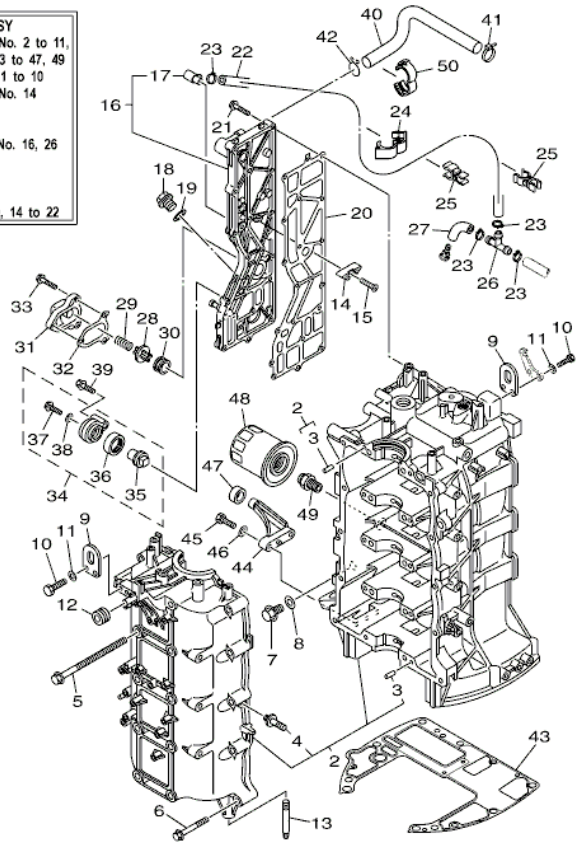

LF115TXR 0410 / TOP COWLING

©2013 Yamaha Motor Corporation, U.S.A. All rights reserved.

Part List

LF115TXR 0410 / TOP COWLING

REF - NO	PART NUMBER	PART NAME	QUANTITY	REMARKS
1	68V-42610-12-00	TOP COWLING ASSY	1	
2	68V-42647-00-00	.HOLDER, CLAMP BAND	1	
3	92990-06100-00	.WASHER, SPRING	2	
4	95380-06600-00	.NUT, HEXAGON	2	
5	68V-42651-00-00	.HOOK	1	
6	97095-06012-00	.BOLT	2	
7	92995-06600-00	.WASHER	2	
8	68V-42652-00-00	.HOOK	1	
9	97095-06012-00	.BOLT	2	
10	92995-06600-00	.WASHER	2	
11	67F-42649-00-00	.HOLDER, CLAMP BAND	1	
12	92990-06100-00	.WASHER, SPRING	2	
13	95380-06600-00	.NUT, HEXAGON	2	
14	67F-42662-00-00	.DAMPER	3	
15	68V-42613-00-00	.MOLDING, AIR DUCT	1	
16	95380-06600-00	.NUT, HEXAGON	7	
17	68V-42612-00-8D	.AIR DUCT, TOP COWLING	1	
18	90179-06M28-00	.NUT	4	
19	68V-42628-00-00	.SEAL	1	
20	68V-42718-00-00	.RUBBER, SEAL 3	1	
21	68V-42615-00-00	.SEAL	1	
22	68V-42632-00-00	.WINDOW	1	
23	92990-05200-00	.WASHER, PLAIN	4	
24	97780-50625-00	.SCREW, TAPPING	4	
25	68V-42677-10-00	.GRAPHIC, FRONT	1	
26	68V-42678-10-00	.GRAPHIC, REAR	1	
27	68V-W0070-10-00	.GRAPHIC SET	1	
28	68V-42681-10-00	.MARK, COWLING	1	
29	68V-42682-10-00	.MARK, COWLING	1	
30	68V-42617-00-00	.DAMPER, FORM	1	
31	68V-42619-00-00	.DAMPER, FORM	2	
32	6BL-44391-00-00	.NIPPLE, HOSE	2	
33	90445-10M18-00	.HOSE (L295)	2	
34	90465-08M63-00	.CLAMP	2	
35	97780-50620-00	.SCREW, TAPPING	2	
36	92990-05200-00	.WASHER, PLAIN	2	
37	67F-13434-20-00	LABEL, CAUTION	1	

LF115TXR 0410 / CYLINDER CRANKCASE 1

- 1
- | | |
|--|--|
| CYLINDER BLOCK ASSY | |
| CYLINDER CRANKCASE 1, Ref. No. 2 to 11, | |
| 14 to 39, 43 to 47, 49 | |
| CRANKSHAFT PISTON, Ref. No. 1 to 10 | |
| CYLINDER CRANKCASE 2, Ref. No. 14 | |
| VAVLE, Ref. No. 20, 22 to 24 | |
| INTAKE 1, Ref. No. 5, 9 to 13 | |
| FUEL INJECTION NOZZLE, Ref. No. 16, 26 | |
| FUEL 1, Ref. No. 27 | |
| GENERATOR, Ref. No. 8 | |
| ELECTRICAL 1, Ref. No. 12 | |
| ELECTRICAL 3, Ref. No. 8 to 10, 14 to 22 | |