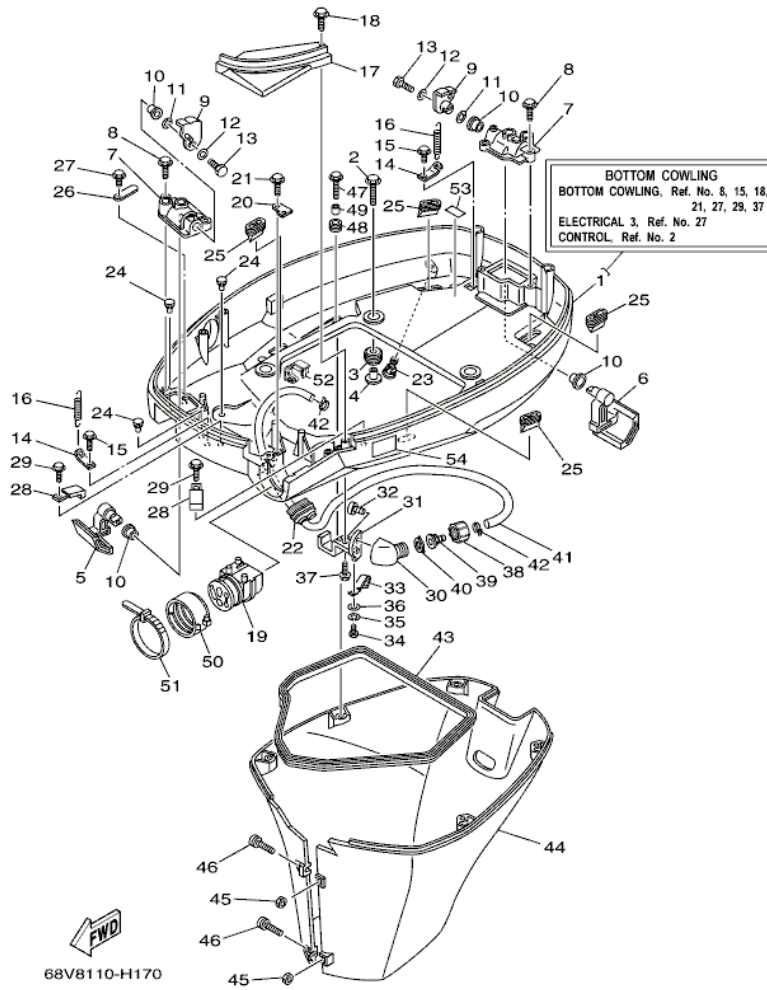

LF115TXR 0410 / BOTTOM COWLING

©2013 Yamaha Motor Corporation, U.S.A. All rights reserved.

Part List

LF115TXR 0410 / BOTTOM COWLING

REF - NO	PART NUMBER	PART NAME	QUANTITY	REMARKS
1	68V-42710-01-8D	BOTTOM COWLING ASSY	1	
2	90119-08M22-00	BOLT, WITH WASHER	4	
3	90480-22M15-00	GROMMET	4	
4	90387-08M37-00	COLLAR	4	
5	67F-42815-00-8D	LEVER, CLAMP	1	
6	67F-42816-00-8D	LEVER, CLAMP	1	
7	67F-42828-00-8D	PLATE, CLAMP	2	
8	90109-06M82-00	BOLT	4	
9	68V-42818-01-00	LEVER, CLAMP	2	
10	90386-15M73-00	BUSH	4	
11	90206-15M18-00	WASHER, WAVE	2	
12	90201-06068-00	WASHER, PLATE	2	
13	97095-06016-00	BOLT	2	
14	64D-43144-00-00	HOOK, SPRING	2	
15	90109-06M80-00	BOLT	2	
16	90506-16M34-00	SPRING, TENSION	2	
17	68V-42738-00-8D	PLATE, FITTING	1	
18	90109-06M82-00	BOLT	2	
19	68V-42725-00-00	GROMMET	1	
20	67F-42756-01-00	STAY, CLAMP	1	
21	90109-06M86-00	BOLT	1	
22	6H1-42726-21-00	GROMMET	1	FLUSHING KIT
23	6BL-44391-00-00	NIPPLE, HOSE	1	
24	6H4-42748-00-00	GROMMET	3	
25	67F-42717-00-00	RUBBER, SEAL 2	4	
26	6E5-82588-00-00	PLATE	1	
27	90109-06M81-00	BOLT	1	
28	90465-08M23-00	CLAMP	2	
29	90109-06M80-00	BOLT	2	
30	68T-12572-00-00	ADAPTER	1	FLUSHING KIT
31	67F-12535-01-00	PLATE	1	FLUSHING KIT
32	90167-06002-00	SCREW, TAPPING	2	FLUSHING KIT
33	90462-06018-00	CLAMP	1	FLUSHING KIT
34	97095-06008-00	BOLT	1	FLUSHING KIT
35	92995-06100-00	WASHER, SPRING	1	FLUSHING KIT
36	92995-06200-00	.WASHER	1	FLUSHING KIT
37	90109-06M86-00	BOLT	1	FLUSHING KIT
38	6R3-12581-00-00	JOINT, HOSE 1	1	FLUSHING KIT
39	6R3-12582-00-00	JOINT, HOSE 2	1	FLUSHING KIT
40	6R3-12583-00-00	GASKET, HOSE JOINT	1	FLUSHING KIT
41	68V-24312-00-00	PIPE 2	1	FLUSHING KIT
42	90465-11M10-00	CLAMP	2	FLUSHING KIT
43	61A-42716-00-00	RUBBER, SEAL 1	1	
44	67F-42741-01-8D	APRON	1	
45	95380-06600-00	NUT, HEXAGON	2	
46	90159-06M28-00	SCREW, WITH WASHER	2	
47	90109-06M80-00	BOLT	5	
48	90480-13M24-00	GROMMET	5	
49	90387-06M43-00	COLLAR	5	
50	68F-42753-00-00	FASTNER	1	AP
51	90464-20258-00	CLAMP	1	AP
52	90464-18004-00	CLAMP	1	
53	68V-82377-00-00	LABEL	1	
54	6AH-42794-40-00	LABEL, WARNING (GENERAL)	1	

Part Notes

LF115TXR 0410 / BOTTOM COWLING