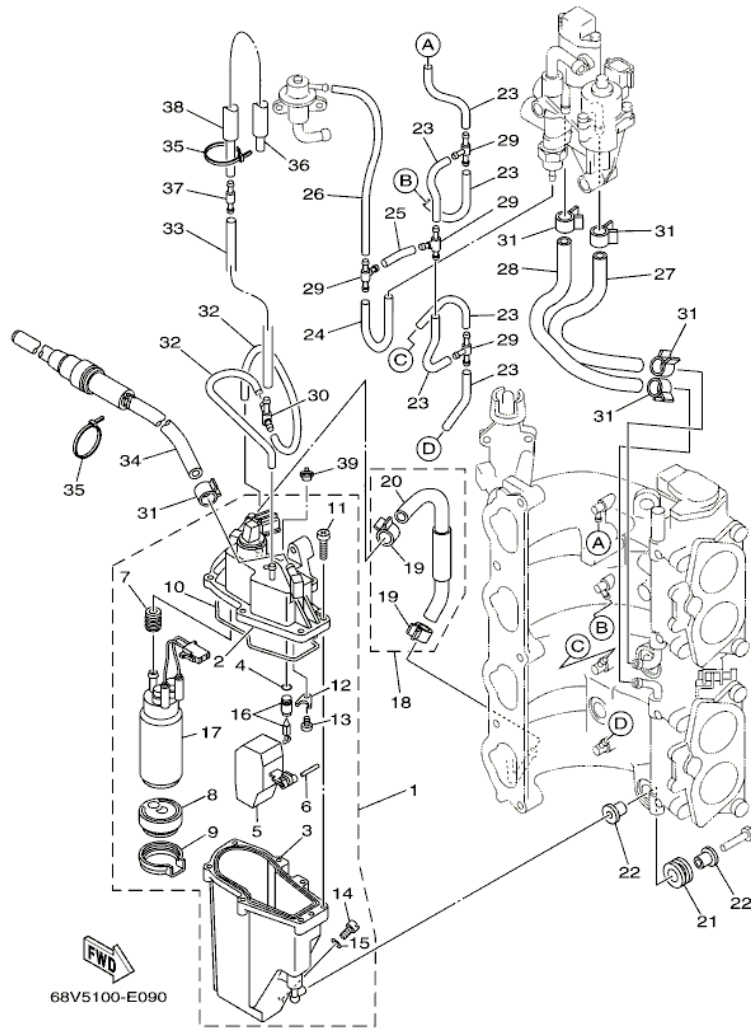

LF115TXR 0410 / FUEL INJECTION PUMP

©2013 Yamaha Motor Corporation, U.S.A. All rights reserved.

Part List

LF115TXR 0410 / FUEL INJECTION PUMP

REF - NO	PART NUMBER	PART NAME	QUANTITY	REMARKS
1	68V-14180-03-00	FLOAT CHAMBER ASSY	1	
2	68V-14182-01-00	.COVER, FLOAT CHAMBER	1	
3	68V-14181-00-00	.BODY, FLOAT CHAMBER 1	1	
4	68V-13769-00-00	.O-RING	1	
5	68V-14985-00-00	.FLOAT	1	
6	68V-14386-00-00	.PIN, FLOAT	1	
7	68V-13781-10-00	.DAMPER, PUMP	1	
8	68V-13915-00-00	.FILTER	1	
9	68V-13784-00-00	.COVER, PUMP	1	
10	68V-14984-00-00	.GASKET, FLOAT CHAMBER	1	
11	68V-14567-00-00	.SCREW	7	
12	68V-14255-00-00	.PLATE	1	
13	68V-14592-00-00	.SCREW	1	
14	68V-14191-00-00	.PLUG, DRAIN	1	
15	68V-14126-00-00	.GASKET	1	
16	68V-14546-00-00	.VALVE, NEEDLE	1	
17	68V-13907-03-00	.FUEL PUMP COMP	1	
18	68V-14807-11-00	HOSE COMP.	1	
19	68V-13577-00-00	.CLIP	2	
20	68V-13973-10-00	.PIPE, FUEL 3	1	
21	68V-13593-00-00	DAMPER	3	
22	68V-13716-00-00	COLLAR	6	
23	68V-13542-00-00	HOSE, VACUUM SENSING 1	6	
24	68V-13533-00-00	.HOSE, VACUUM SENSING 4	1	
25	68V-13544-00-00	HOSE, VACUUM SENSING 2	1	
26	68V-13532-01-00	HOSE, VACUUM SENSING 3	1	
27	68V-13545-00-00	HOSE 1	1	
28	68V-13546-00-00	HOSE 2	1	
29	68V-24377-00-00	PIPE, JOINT 2	4	
30	68V-24379-00-00	PIPE, JOINT 4	1	
31	68V-13577-00-00	CLIP	5	
32	68V-13534-00-00	HOSE, VACUUM SENSING 5	2	
33	68V-13547-01-00	HOSE 3	1	
34	68V-24502-20-00	FILTER, FUEL	1	
35	68V-2481H-00-00	CLAMP	2	
36	68V-13535-00-00	HOSE, VACUUM SENSING 5	1	
37	68V-24460-01-00	RELIEF VALVE ASSY	1	
38	68V-13543-01-00	HOSE, AIR	1	
39	69J-14225-01-00	.CAP	1	

Part Notes

LF115TXR 0410 / FUEL INJECTION PUMP

PART NUMBER	NOTE TEXT
68V-14984-00-00	OEM: This part number is among the Top 100 Most Popular Marine Maintenance Parts as of August 2013.
68V-24502-20-00	OEM: This part is no longer available due to EPA regulations and does not supersede. The only proper substitute is part number 68V-24502-30-00.

©2013 Yamaha Motor Corporation, U.S.A. All rights reserved.