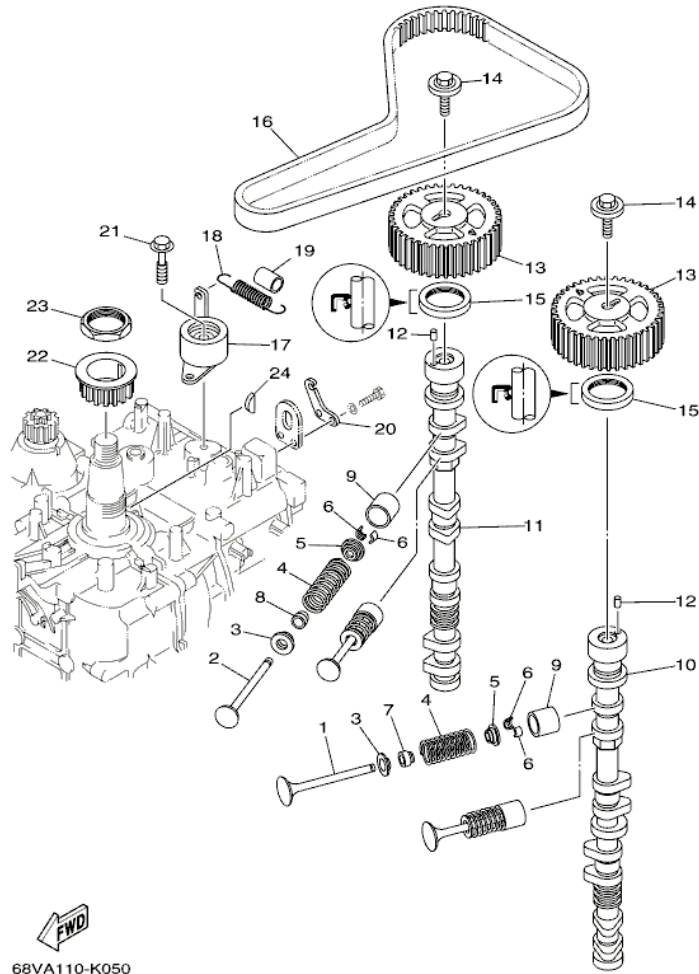

LF115TXR 0410 / VALVE

68VA110-K050

©2013 Yamaha Motor Corporation, U.S.A. All rights reserved.

Part List

LF115TXR 0410 / VALVE

REF - NO	PART NUMBER	PART NAME	QUANTITY	REMARKS
1	6D8-12111-00-00	VALVE, INTAKE	8	
2	6D8-12121-00-00	VALVE, EXHAUST	8	
3	6D8-12116-00-00	SEAT, VALVE SPRING	16	
4	6D8-12113-00-00	SPRING, VALVE INNER	16	
5	26H-12117-00-00	RETAINER, VALVE SPRING	16	
6	4G0-12118-00-00	LOCK, VALVE SPRING RETAINER	32	
7	K0A-A3721-00-00	SEAL, VALVE STEM	8	
8	K0A-A3722-00-00	SEAL, VALVE STEM 2	8	
9	6D8-12153-20-00	LIFTER, VALVE (16)	16	UR
9	6D8-12153-U0-00	LIFTER, VALVE (66)	16	UR
9	6D8-12153-T0-00	LIFTER, VALVE (64)	16	UR
9	6D8-12153-S0-00	LIFTER, VALVE (62)	16	UR
9	6D8-12153-R0-00	LIFTER, VALVE (60)	16	UR
9	6D8-12153-P0-00	LIFTER, VALVE (58)	16	UR
9	6D8-12153-N0-00	LIFTER, VALVE (56)	16	UR
9	6D8-12153-M0-00	LIFTER, VALVE (54)	16	UR
9	6D8-12153-L0-00	LIFTER, VALVE (52)	16	UR
9	6D8-12153-K0-00	LIFTER, VALVE (50)	16	UR
9	6D8-12153-J0-00	LIFTER, VALVE (48)	16	UR
9	6D8-12153-H0-00	LIFTER, VALVE (46)	16	UR
9	6D8-12153-G0-00	LIFTER, VALVE (44)	16	UR
9	6D8-12153-F0-00	LIFTER, VALVE (42)	16	UR
9	6D8-12153-E0-00	LIFTER, VALVE (40)	16	UR
9	6D8-12153-00-00	LIFTER, VALVE (12)	16	UR
9	6D8-12153-10-00	LIFTER, VALVE (14)	16	UR
9	6D8-12153-V0-00	LIFTER, VALVE (68)	16	UR
9	6D8-12153-30-00	LIFTER, VALVE (18)	16	UR
9	6D8-12153-40-00	LIFTER, VALVE (20)	16	UR
9	6D8-12153-50-00	LIFTER, VALVE (22)	16	UR
9	6D8-12153-60-00	LIFTER, VALVE (24)	16	UR
9	6D8-12153-70-00	LIFTER, VALVE (26)	16	UR
9	6D8-12153-80-00	LIFTER, VALVE (28)	16	UR
9	6D8-12153-90-00	LIFTER, VALVE (30)	16	UR
9	6D8-12153-A0-00	LIFTER, VALVE (32)	16	UR
9	6D8-12153-B0-00	LIFTER, VALVE (34)	16	UR
9	6D8-12153-C0-00	LIFTER, VALVE (36)	16	UR
9	6D8-12153-D0-00	LIFTER, VALVE (38)	16	UR
10	6D9-12171-00-00	CAMSHAFT 1	1	
11	6D8-12181-00-00	CAMSHAFT 2	1	
12	93605-10108-00	PIN, DOWEL	2	
13	67F-11537-00-00	GEAR, DRIVEN	2	
14	90119-10050-00	BOLT, WITH WASHER	2	
15	93102-38008-00	.OIL SEAL	2	
16	67F-46241-00-00	BELT	1	
17	67F-11590-00-00	TENSIONER ASSY	1	
18	90506-16M39-00	SPRING, TENSION	1	
19	90445-15M03-00	HOSE (L23)	1	
20	67F-11595-00-00	PLATE,VALVE	1	
21	90119-10M72-00	BOLT, WITH WASHER	1	
22	6D8-11536-00-00	GEAR, DRIVE	1	
23	90170-40008-00	NUT	1	
24	90280-04008-00	KEY, WOODRUFF	1