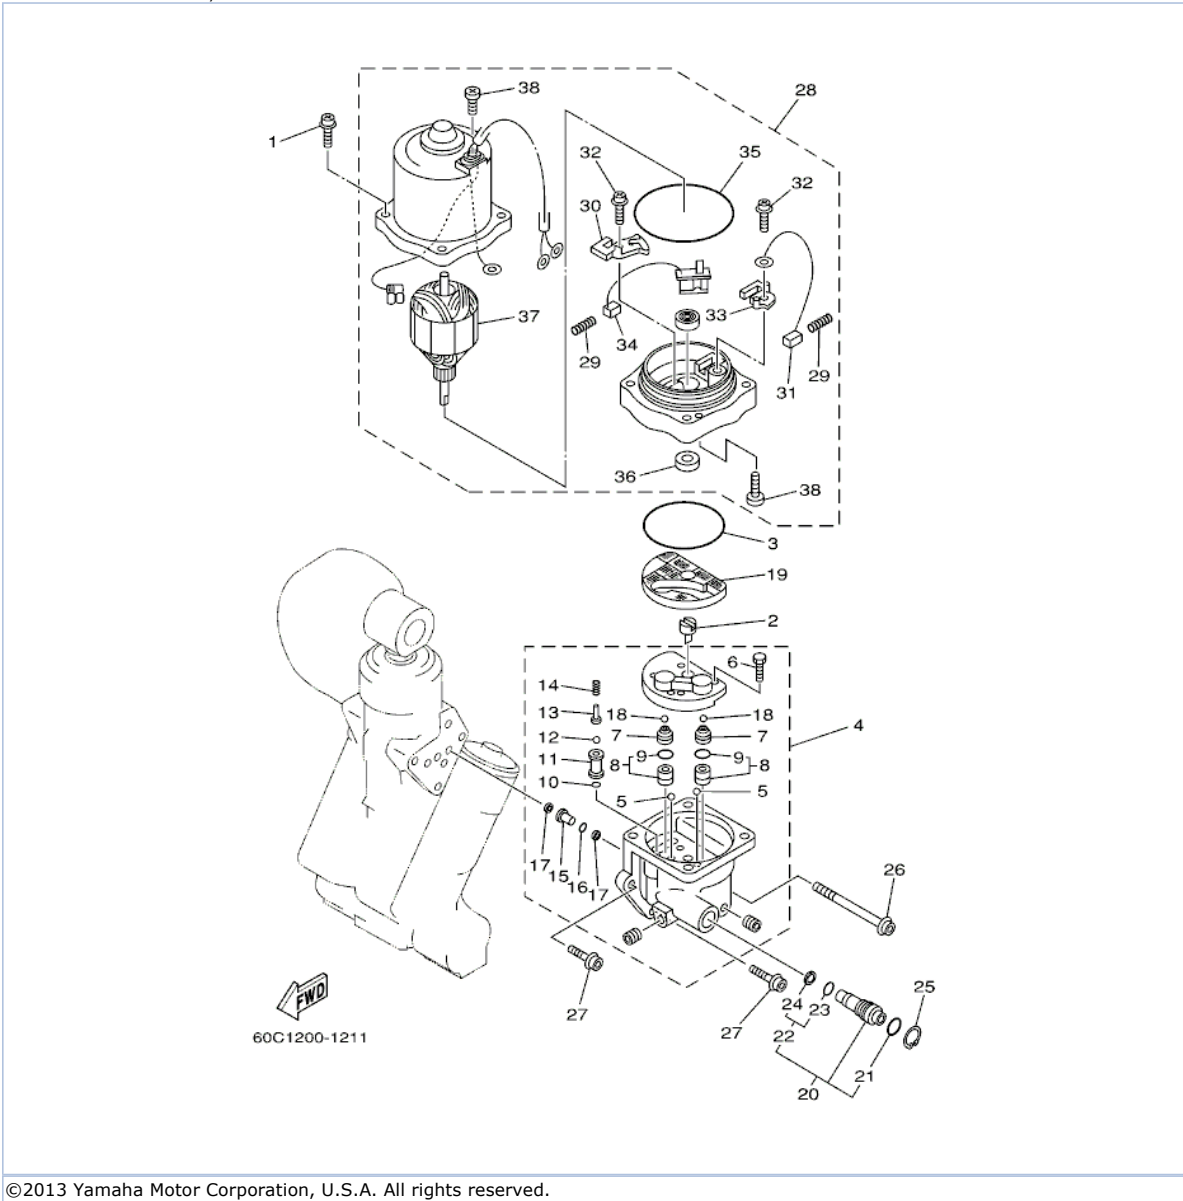

LF115TXR 0410 / POWER TRIM TILT ASSY 2

Part List

LF115TXR 0410 / POWER TRIM TILT ASSY 2

REF - NO	PART NUMBER	PART NAME	QUANTITY	REMARKS
1	64E-4388E-11-00	BOLT ,SCREW (L:34.7MM)	4	
2	64E-43831-00-00	CONNECTOR, SHAFT	1	
3	64E-43868-00-00	O-RING	1	
4	68V-43830-01-00	GEAR PUMP ASSY	1	
5	72X-43858-00-00	.BALL	2	
6	64E-43843-00-00	.SCREW, VALVE LOCK	4	
7	6AW-43841-00-00	.PISTON, SHUTTLE	2	
8	64E-43802-00-00	.VALVE SUB ASSY	2	
9	6E5-43896-00-00	..O-RING	1	
10	6G5-43863-00-00	.O-RING	1	
11	66Y-43851-00-00	.SEAT, RELIEF VALVE	1	
12	64E-43858-00-00	.BALL	1	
13	64E-43859-00-00	.PIN, VALVE SUPPORT	1	
14	68V-43855-00-00	.SPRING, UP RELIEF	1	
15	64E-43850-00-00	.VALVE SUB ASSY	1	
16	64E-43865-00-00	.O-RING	1	
17	64E-43816-00-00	.FILTER 1	2	
18	6AW-43858-00-00	.BALL	2	
19	64E-43817-11-00	FILTER 2	1	
20	64E-43860-01-00	MANUAL VALVE SUB-ASSY	1	
21	72X-85075-L0-00	.O-RING	1	
22	64E-43827-00-00	.RING SET	1	
23	64E-4387A-00-00	..O-RING	1	
24	64E-43873-00-00	..RING, BACK UP	1	
25	6AW-43875-00-00	RING, SNAP	1	
26	64E-43879-11-00	SCREW, WITH WASHER	1	
27	64E-43879-01-00	SCREW, WITH WASHER	2	
28	68V-43880-03-00	MOTOR ASSY	1	
29	6H1-4386K-10-00	.SPRING, BRUSH	2	
30	64E-4380J-00-00	.HOLDER, BRUSH	1	
31	64E-43891-00-00	.BRUSH 1	1	
32	97607-04310-00	.SCREW,WITH WASHER	2	
33	64E-4380F-00-00	.HOLDER, BRUSH 2	1	
34	64E-43892-00-00	.BREAKER COMP (BRUSH 2)	1	
35	6G5-43865-00-00	.O-RING	1	
36	93102-08M43-00	.OIL SEAL	1	
37	64E-43805-00-00	.ARMATURE ASSY	1	
38	64E-43843-10-00	.SCREW, VALVE LOCK	3