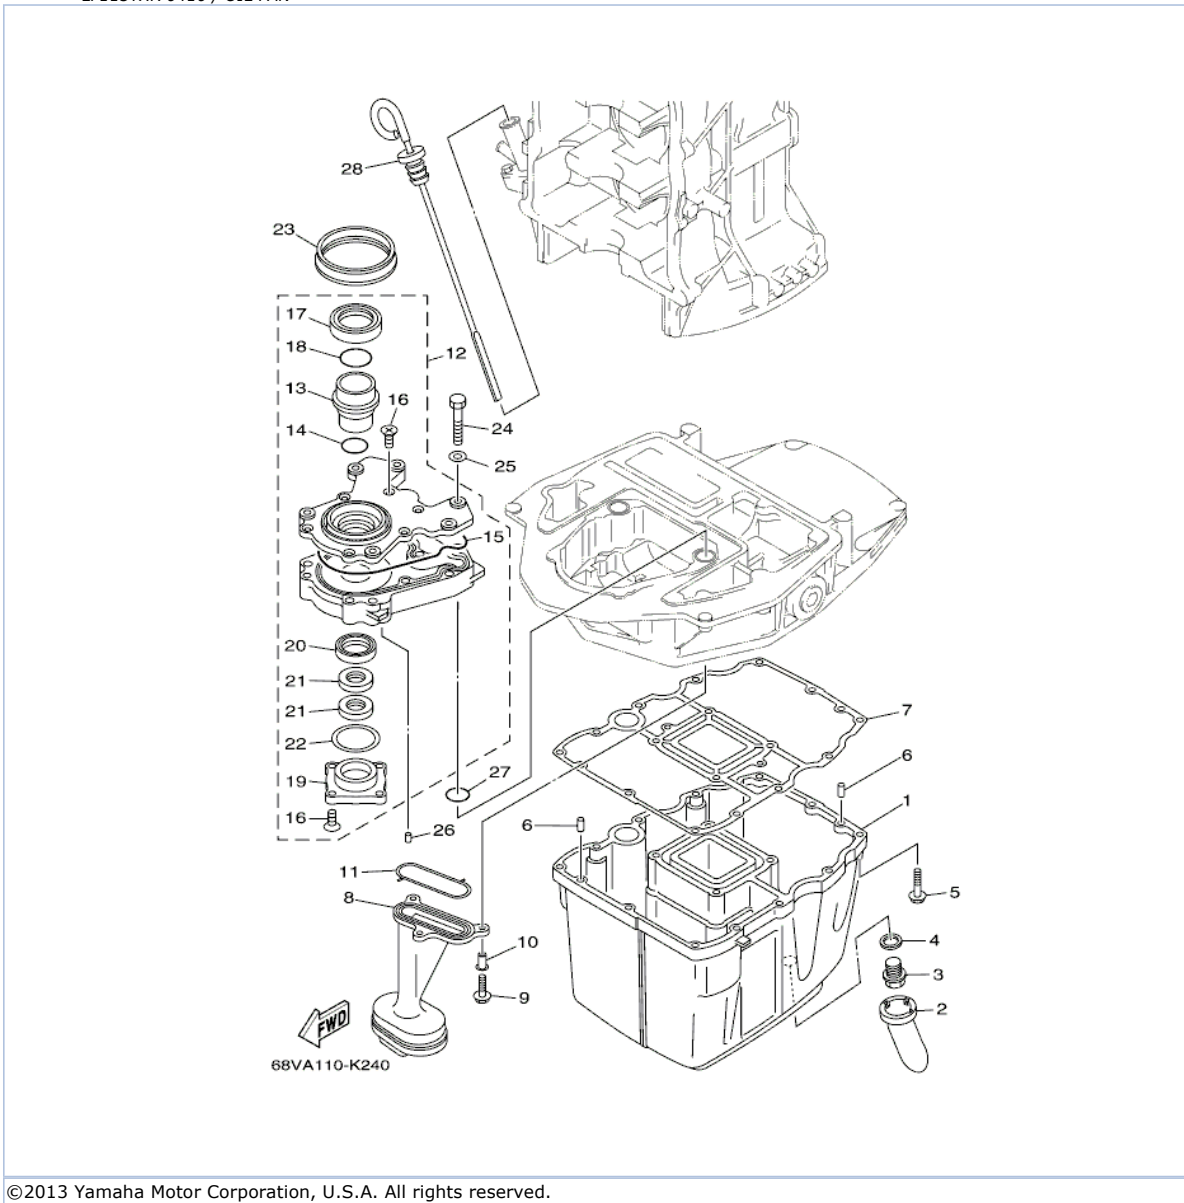

LF115TXR 0410 / OIL PAN

©2013 Yamaha Motor Corporation, U.S.A. All rights reserved.

Part List

LF115TXR 0410 / OIL PAN

REF - NO	PART NUMBER	PART NAME	QUANTITY	REMARKS
1	68V-15311-00-CA	OIL PAN	1	
2	63P-15316-00-00	DAMPER 1	1	
3	90340-14M06-00	PLUG, STRAIGHT SCREW	1	
4	90430-14M09-00	.GASKET	1	
5	97575-06525-00	BOLT, WITH WASHER	12	
6	93606-12019-00	.PIN, DOWEL	2	
7	68V-15312-00-00	.GASKET, OIL PAN	1	
8	67F-13411-00-00	STRAINER, OIL	1	
9	95812-06025-00	BOLT, FLANGE	3	
10	90387-06263-00	.COLLAR	3	
11	67F-13415-00-00	.SEAL, OIL STRAINER	1	
12	67F-13300-10-00	OIL PUMP ASSY	1	
13	67F-13314-02-00	.SHAFT, PUMP	1	
14	67F-13473-01-00	.O-RING	1	
15	67F-13329-00-00	.GASKET, PUMP COVER	1	
16	67F-13495-00-00	.SCREW	10	
17	67F-13119-01-00	.OIL SEAL	1	
18	67F-13769-00-00	.O-RING	1	
19	67F-13914-00-00	.HOUSING, PUMP	1	
20	67F-13631-03-00	.OIL SEAL	1	
21	67F-13149-00-00	.OIL SEAL	2	
22	67F-13339-00-00	.GASKET, PUMP COVER	1	
23	67F-13338-00-00	SEAL	1	
24	97095-06045-00	.BOLT	6	
25	92995-06600-00	WASHER	6	
26	93604-12M07-00	PIN, DOWEL	2	
27	93210-19MJ1-00	.O-RING	2	
28	6D8-15362-00-00	PLUG, OIL LEVEL	1	

Part Notes

LF115TXR 0410 / OIL PAN

PART NUMBER	NOTE TEXT
90430-14M09-00	OEM: This part number is among the Top 100 Most Popular Marine Maintenance Parts as of August 2013.

©2013 Yamaha Motor Corporation, U.S.A. All rights reserved.