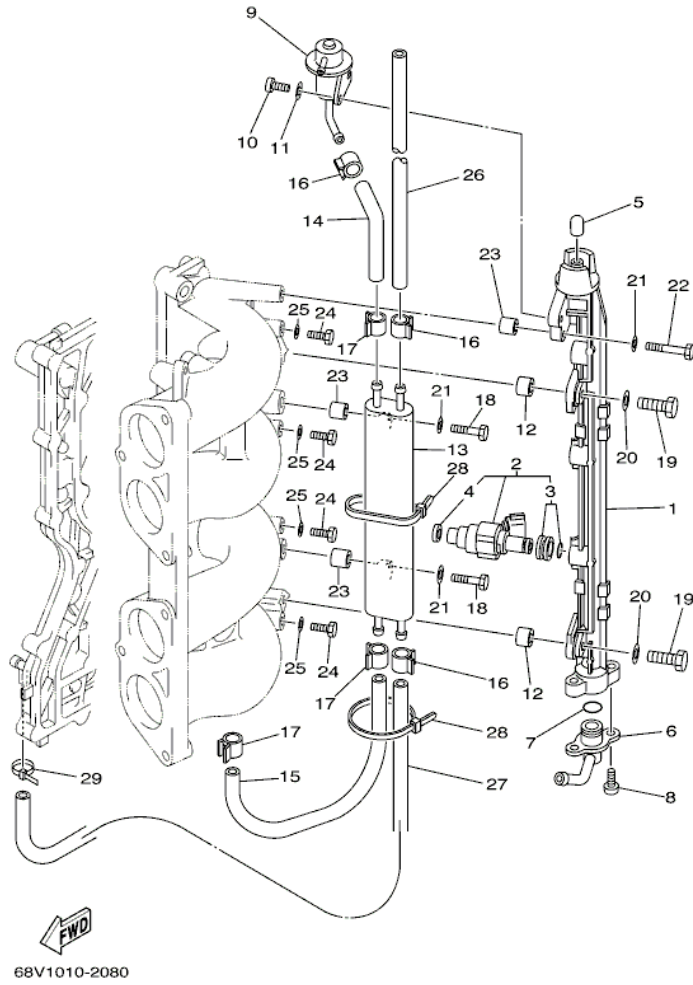

LF115TXR 0410 / FUEL INJECTION NOZZLE

©2013 Yamaha Motor Corporation, U.S.A. All rights reserved.

Part List

LF115TXR 0410 / FUEL INJECTION NOZZLE

REF - NO	PART NUMBER	PART NAME	QUANTITY	REMARKS
1	68V-13160-00-00	DELIVERY PIPE ASSY 1	1	
2	68V-8A360-00-00	INJECTOR UNIT	4	
3	68V-1410B-00-00	.PACKING KIT	1	
4	68V-13766-00-00	.RUBBER, INJECTOR	1	
5	68V-14225-00-00	.CAP	1	
6	68V-13435-00-00	NIPPLE	1	
7	68V-14397-00-00	.O-RING	1	
8	68V-81147-00-00	SCREW 3	2	
9	68V-13906-01-00	REGULATOR, PRESSURE	1	
10	68V-14565-00-00	.SCREW	2	
11	68V-14356-00-00	WASHER, SPRING	2	
12	68V-14264-00-00	COLLAR	2	
13	69J-21841-02-00	COOLER	1	
14	68V-13971-00-00	PIPE, FUEL 1	1	
15	68V-13972-00-00	PIPE, FUEL 2	1	
16	68V-24519-00-00	CLIP	3	
17	68V-2411M-00-00	CLIP	3	
18	68V-14777-00-00	BOLT	2	
19	68V-14428-00-00	BOLT	2	
20	68V-14475-00-00	WASHER	2	
21	68V-14357-00-00	WASHER, PLAIN	3	
22	68V-14446-00-00	BOLT	1	
23	68V-14265-00-00	COLLAR	3	
24	97095-06010-00	BOLT	4	
25	90430-06014-00	GASKET	4	
26	68V-2247A-10-00	HOSE 1	1	
27	68V-2247B-00-00	HOSE 2	1	
28	68V-2481H-00-00	CLAMP	2	
29	90465-11M10-00	CLAMP	1