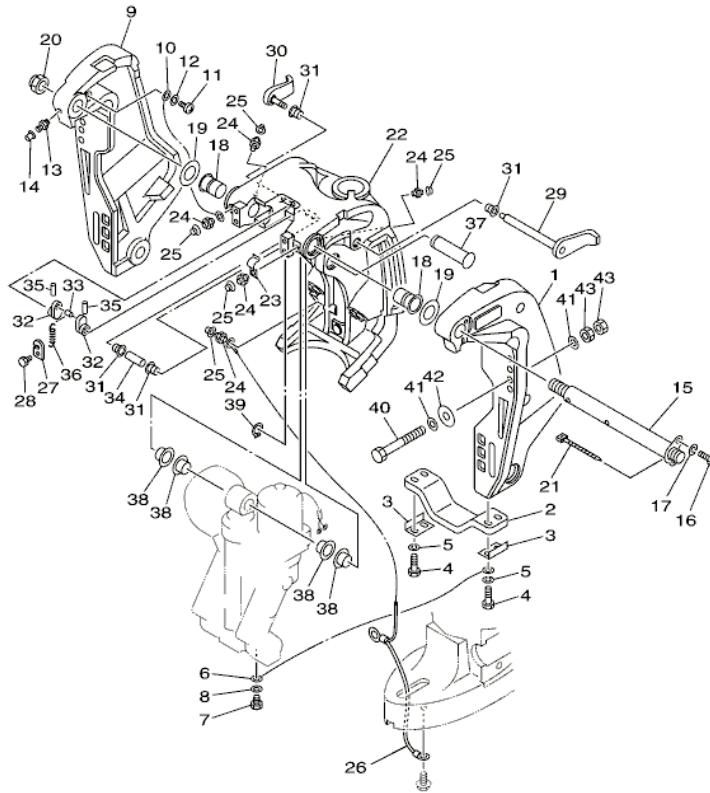

LF115TXR 0410 / BRACKET 1

68VA110-K190

©2013 Yamaha Motor Corporation, U.S.A. All rights reserved.

Part List

LF115TXR 0410 / BRACKET 1

REF - NO	PART NUMBER	PART NAME	QUANTITY	REMARKS
1	68V-43111-01-8D	BRACKET, CLAMP 1	1	
2	6G5-45251-02-00	ANODE	1	
3	6G5-44526-00-00	PLATE	2	
4	97095-06030-00	BOLT	4	
5	92995-06100-00	WASHER, SPRING	4	
6	6E5-82148-00-00	WIRE, LEAD 4	1	
7	97095-06010-00	BOLT	1	
8	92995-06600-00	WASHER	1	
9	68V-43112-01-8D	BRACKET, CLAMP 2	1	
10	6E5-82148-00-00	WIRE, LEAD 4	1	
11	97885-06012-00	SCREW, PAN HEAD	1	
12	92995-06600-00	WASHER	1	
13	93700-06M03-00	NIPPLE, GREASE	1	
14	663-45119-00-00	CAP, GREASE NIPPLE	1	AP
15	64E-43131-01-00	BOLT, CLAMP BRACKET	1	
16	97095-08020-00	BOLT	1	
17	92995-08100-00	WASHER	1	
18	90386-25M31-00	BUSH	2	
19	90201-26M59-00	WASHER, PLATE	2	
20	90185-22M11-00	NUT, SELF-LOCKING	1	
21	90465-11M10-00	CLAMP	1	
22	64E-43311-20-8D	BRACKET, SWIVEL 1	1	X(25.3")
23	90465-08M63-00	CLAMP	1	
24	93700-06M03-00	NIPPLE, GREASE	5	
25	663-45119-00-00	CAP, GREASE NIPPLE	5	AP
26	68V-82149-30-00	WIRE, LEAD 3	1	X(25.3")
27	66T-43144-00-00	HOOK, SPRING	1	
28	97095-06010-00	BOLT	1	
29	6G5-43181-02-00	LEVER, TILT STOP 1	1	
30	6G5-43185-02-00	LEVER, TILT STOP 2	1	
31	90386-10M16-00	BUSH	4	
32	6G5-43148-00-00	COLLAR, DISTANCE	2	
33	90249-06M19-00	PIN	1	
34	90387-10M05-00	COLLAR	1	
35	91690-30020-00	PIN, SPRING	2	
36	90506-14M24-00	SPRING, TENSION	1	
37	64E-43126-00-00	PIN, UPPER SHOCK MOUNT	1	
38	90386-22M98-00	BUSH	4	
39	93410-22M11-00	CIRCLIP	1	
40	90101-12M77-00	BOLT (L:150MM)	2	UR
40	90101-12M05-00	BOLT (L:130MM)	4	UR
41	90201-13M01-00	WASHER, PLATE	8	
42	90201-12M05-00	WASHER, PLATE	4	
43	95380-12600-00	NUT	8	

Part Notes

LF115TXR 0410 / BRACKET 1

PART NUMBER		NOTE TEXT
6G5-45251-02-00		OEM: This part number is among the Top 100 Most Popular Marine Maintenance Parts as of August 2013.
92995-06100-00		OEM: This part number is among the Top 100 Most Popular Marine Maintenance Parts as of August 2013.
93700-06M03-00		OEM: This part number is among the Top 100 Most Popular Marine Maintenance Parts as of August 2013.
93700-06M03-00		OEM: This part number is among the Top 100 Most Popular Marine Maintenance Parts as of August 2013.

©2013 Yamaha Motor Corporation, U.S.A. All rights reserved.