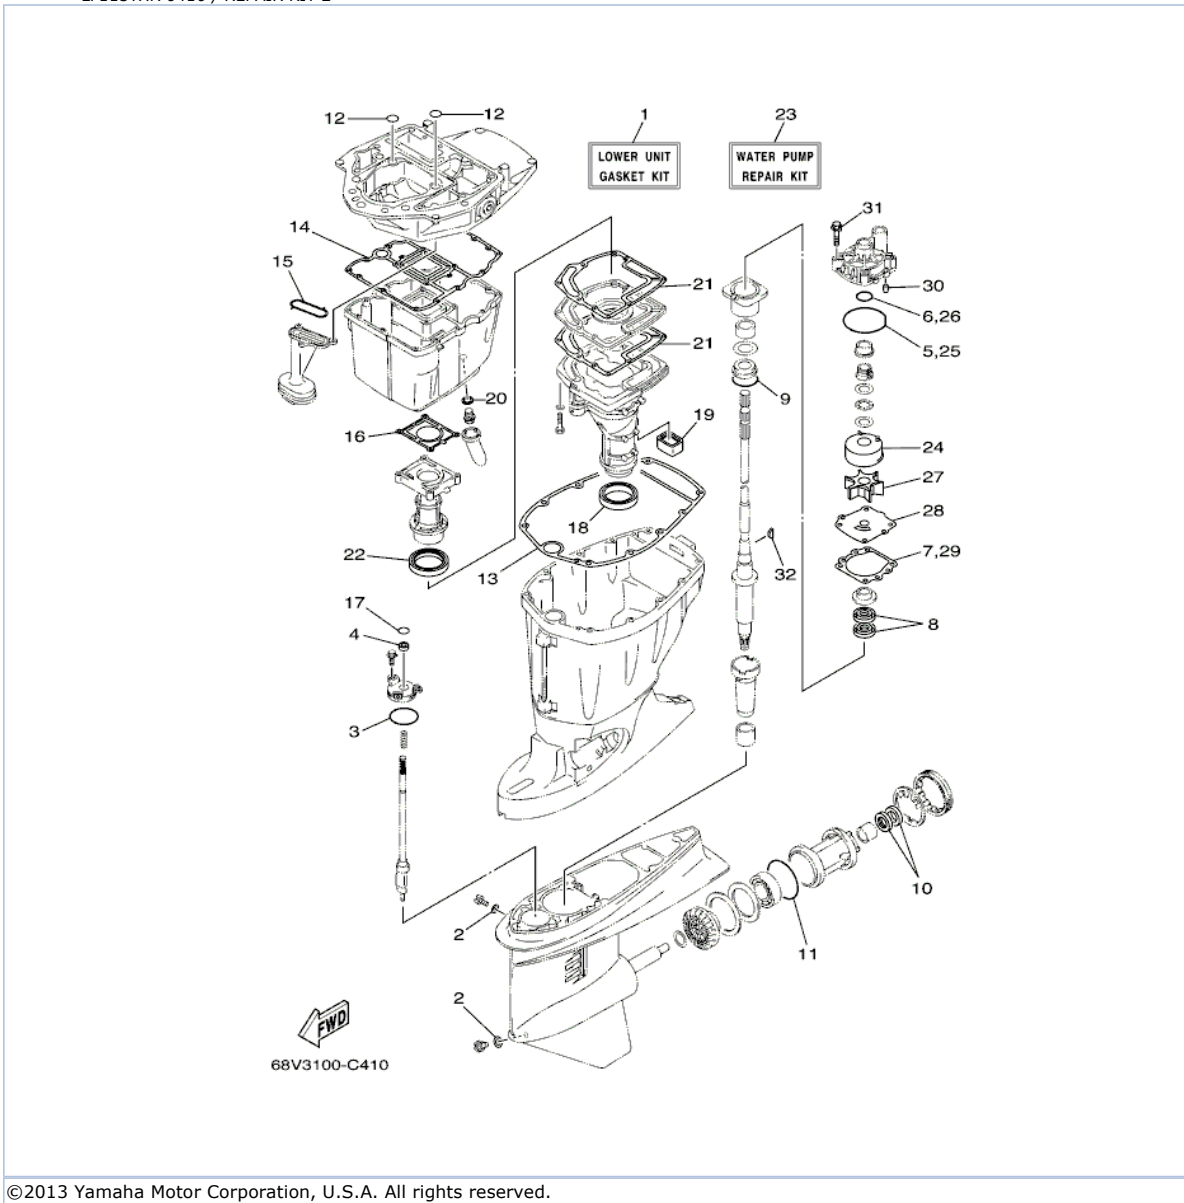

LF115TXR 0410 / REPAIR KIT 2

©2013 Yamaha Motor Corporation, U.S.A. All rights reserved.

Part List

LF115TXR 0410 / REPAIR KIT 2

REF - NO	PART NUMBER	PART NAME	QUANTITY	REMARKS
1	68V-W0001-21-00	LOWER UNIT GASKET KIT	1	
2	90430-08020-00	.GASKET	2	
3	93210-58144-00	.O-RING	1	
4	93106-09014-00	.OIL SEAL	1	
5	93210-86M38-00	.O-RING	1	
6	93210-37160-00	.O-RING	1	
7	6E5-44315-A0-00	.GASKET, WATER PUMP	1	
8	93101-28M16-00	.OIL SEAL	2	
9	93210-55M14-00	.O-RING	1	
10	93101-30M17-00	.OIL SEAL	2	
11	93210-86M39-00	.O-RING	1	
12	93210-19MJ1-00	.O-RING	2	
13	67F-45113-00-00	.GASKET, UPPER CASING	1	
14	68V-15312-00-00	.GASKET, OIL PAN	1	
15	67F-13415-00-00	.SEAL, OIL STRAINER	1	
16	67F-41133-A1-00	.GASKET, EXHAUST MANIFOLD 1	1	
17	93210-09165-00	.O-RING	1	
18	68V-45123-00-00	.GASKET, MUFFLER	1	
19	67F-45127-00-00	.SEAL	1	
20	90430-14M09-00	.GASKET	1	
21	67F-41134-A0-00	.GASKET, EXHAUST MANIFOLD	2	
22	67F-41138-00-00	.SEAL, EXT 1	1	
23	68V-W0078-00-00	WATER PUMP REPAIR KIT	1	
24	61A-44322-02-00	.INSERT, CARTRIDGE	1	
25	93210-86M38-00	.O-RING	1	
26	93210-37160-00	.O-RING	1	
27	6E5-44352-01-00	.IMPELLER	1	
28	68V-44323-00-00	.OUTER PLATE, CARTRIDGE	1	
29	6E5-44315-A0-00	.GASKET, WATER PUMP	1	
30	93606-12019-00	.PIN, DOWEL	2	
31	90119-08M14-00	.BOLT, WITH WASHER	4	
32	90280-04M05-00	.KEY, WOODRUFF	1	

Part Notes

LF115TXR 0410 / REPAIR KIT 2

PART NUMBER	NOTE TEXT
90430-08020-00	OEM: This part number is among the Top 100 Most Popular Marine Maintenance Parts as of August 2013.
93106-09014-00	OEM: This part number is among the Top 100 Most Popular Marine Maintenance Parts as of August 2013.
93210-86M38-00	OEM: This part number is among the Top 100 Most Popular Marine Maintenance Parts as of August 2013.
93101-28M16-00	OEM: This part number is among the Top 100 Most Popular Marine Maintenance Parts as of August 2013.
93101-30M17-00	OEM: This part number is among the Top 100 Most Popular Marine Maintenance Parts as of August 2013.
90430-14M09-00	OEM: This part number is among the Top 100 Most Popular Marine Maintenance Parts as of August 2013.
68V-W0078-00-00	OEM: This part number is among the Top 100 Most Popular Marine Maintenance Parts as of August 2013.
93210-86M38-00	OEM: This part number is among the Top 100 Most Popular Marine Maintenance Parts as of August 2013.
6E5-44352-01-00	OEM: This part number is among the Top 100 Most Popular Marine Maintenance Parts as of August 2013.

©2013 Yamaha Motor Corporation, U.S.A. All rights reserved.

©2013 Yamaha Motor Corporation, U.S.A. All rights reserved.