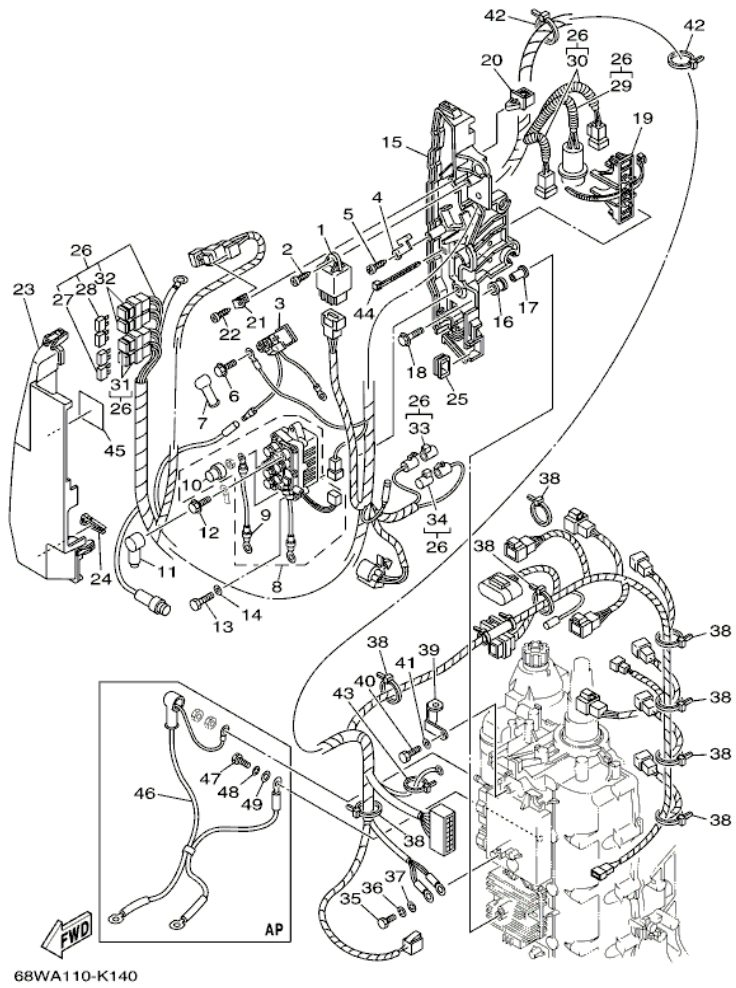

LF115TXR 0410 / ELECTRICAL 2

68WA110-K140

©2013 Yamaha Motor Corporation, U.S.A. All rights reserved.

Part List

LF115TXR 0410 / ELECTRICAL 2

REF - NO	PART NUMBER	PART NAME	QUANTITY	REMARKS
1	68V-81950-00-00	RELAY ASSY	1	
2	97780-60625-00	SCREW, TAPPING	1	
3	68V-8194A-00-00	RELAY	1	
4	68V-81953-00-00	STAY, RELAY	1	
5	97780-60620-00	SCREW, TAPPING	1	
6	97595-06610-00	BOLT, WITH WASHER	2	
7	6G5-82119-00-00	COVER, LEAD WIRE	2	
8	68V-8195B-01-00	RELAY ASSY	1	
9	68V-81949-00-00	.WIRE, LEAD	1	
10	68V-82532-00-00	.CAP	1	
11	682-82119-01-00	COVER, LEAD WIRE	2	
12	97595-06610-00	BOLT, WITH WASHER	2	
13	97013-06020-00	BOLT	2	
14	92903-06600-00	WASHER, PLATE	2	
15	68V-81948-02-00	BRACKET	1	
16	6A0-82317-00-00	DAMPER, IGNITION COIL	5	
17	90387-06119-00	COLLAR	5	
18	90119-06M59-00	BOLT, WITH WASHER	5	
19	68V-82594-00-00	CLAMP	1	
20	90464-12M58-00	CLAMP	1	
21	68V-85548-00-00	HOLDER	1	
22	97780-60620-00	SCREW, TAPPING	1	
23	68V-81942-03-00	COVER	1	
24	67F-2812A-00-00	.PULLER, FUSE	1	
25	6D8-81518-00-00	GROMMET	1	
26	68V-82590-50-00	WIRE HARNESS ASSY	1	
27	67F-82151-00-00	.FUSE (20A)	4	
28	67F-82151-10-00	.FUSE (30A)	4	
29	90447-10003-00	.TUBE	1	
30	90447-07007-00	.TUBE	2	
31	67F-8215B-10-00	.CAP (YELLOW)	2	
32	67F-8215B-20-00	.CAP (GREEN)	2	
33	6P2-82582-00-00	.CAP 1 (FEMALE)	1	
34	6P2-82582-10-00	.CAP 1 (MALE)	1	
35	97095-06016-00	BOLT	1	
36	92995-06100-00	WASHER, SPRING	1	
37	92995-06600-00	WASHER	1	
38	90465-13M18-00	CLAMP	9	
39	6D8-82581-01-00	STAY, CORD CLAMP	1	
40	97095-06014-00	BOLT	1	
41	92995-06600-00	WASHER	1	
42	90465-11M52-00	CLAMP	2	
43	90465-13M18-00	CLAMP	1	
44	90465-13M18-00	CLAMP	2	
45	68V-81919-10-00	GRAPHIC, REGULATOR	1	
46	68V-82105-00-00	BATTERY CABLE	1	AP
47	97013-06020-00	BOLT	1	AP
48	92903-06100-00	WASHER, SPRING	1	AP
49	92903-06600-00	WASHER, PLATE	1	AP

Part Notes

LF115TXR 0410 / ELECTRICAL 2

PART NUMBER	NOTE TEXT
92995-06100-00	OEM: This part number is among the Top 100 Most Popular Marine Maintenance Parts as of August 2013.

©2013 Yamaha Motor Corporation, U.S.A. All rights reserved.