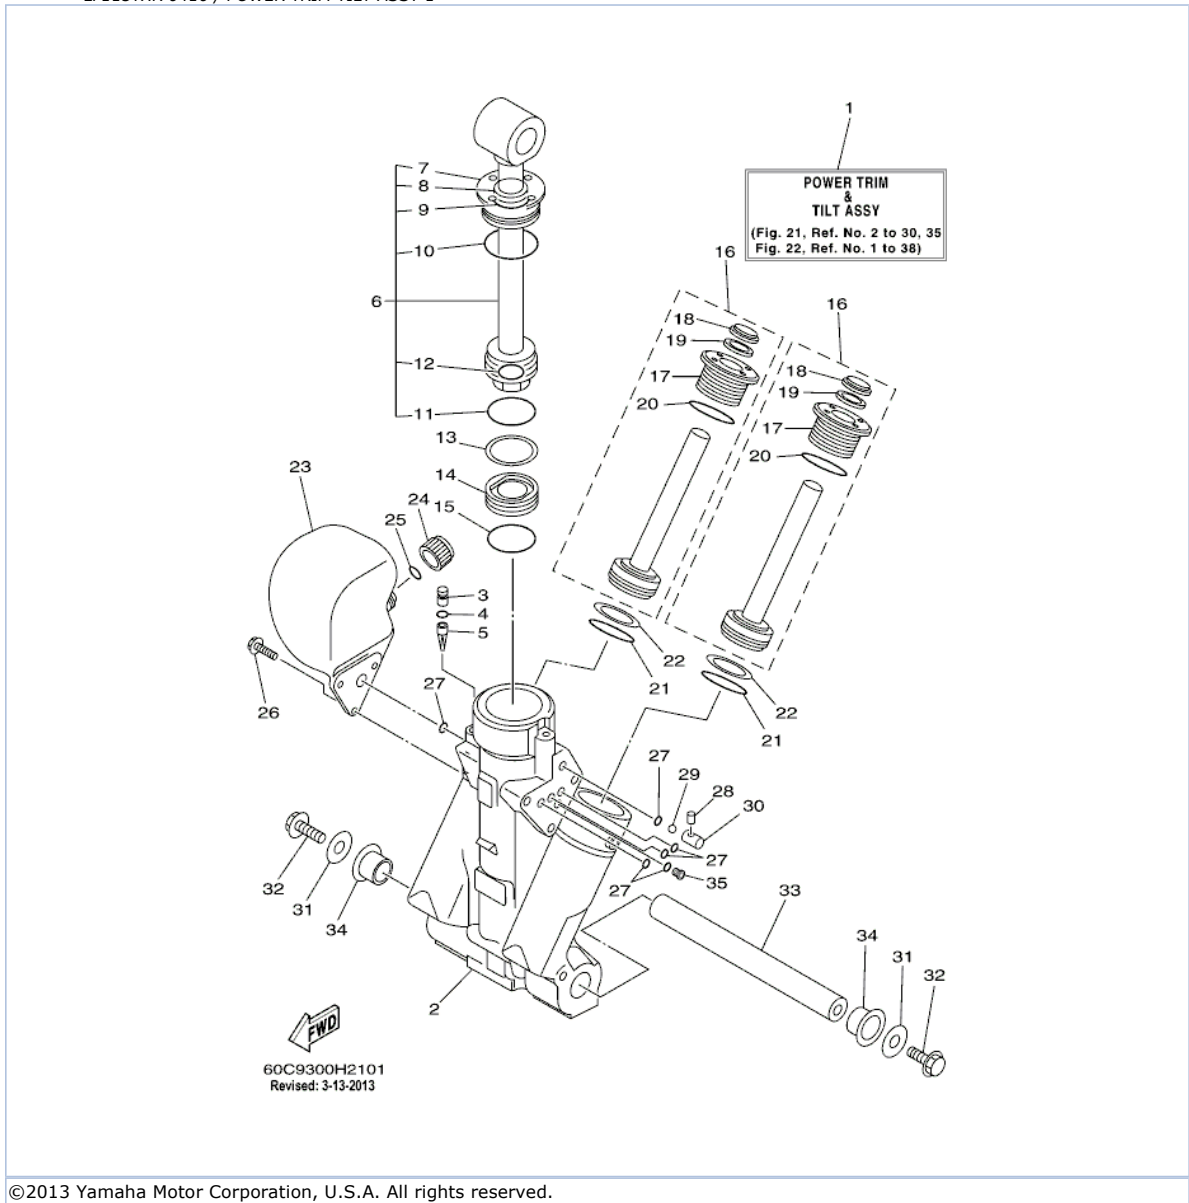

LF115TXR 0410 / POWER TRIM TILT ASSY 1

Part List

LF115TXR 0410 / POWER TRIM TILT ASSY 1

REF - NO	PART NUMBER	PART NAME	QUANTITY	REMARKS
1	68V-43800-04-00	POWER TRIM & TILT ASSY	1	
2	64E-43825-03-00	HOUSING, TRIM & TILT	1	
3	6AW-4388J-00-00	PLUG 2	1	
4	93210-10M74-00	O-RING	1	
5	64E-43817-00-00	FILTER 2	1	
6	64E-43810-02-00	TILT PISTON SUB ASSY	1	
7	64E-43811-02-00	.SCREW, CYLINDER END	1	
8	64E-43898-00-00	.SEAL, DUST 2	1	
9	64E-43867-00-00	.O-RING	1	
10	64E-43866-00-00	.O-RING	1	
11	6E5-43862-00-00	.O-RING	1	
12	64E-43883-00-00	.O-RING	1	
13	6E5-43872-00-00	RING, BACK UP	1	
14	6E5-43814-02-00	PISTON, FREE	1	
15	6E5-43862-00-00	O-RING	1	
16	64E-43820-02-00	TRIM PISTON SUB ASSY	2	
17	64E-43821-02-00	.SCREW, TRIM CYLINDER END	1	
18	64E-43822-00-00	.SEAL, TRIM DUST	1	
19	64E-4384J-00-00	.SEAL, TRIM DOWN	1	
20	6G5-43864-00-00	.O-RING	1	
21	6E5-43864-00-00	O-RING	2	
22	6E5-43874-01-00	RING, BACK UP	2	
23	64E-43828-01-00	BODY, RESERVOIR	1	
24	64E-43829-01-00	PLUG, RESERVOIR	1	
25	64E-43897-00-00	O-RING	1	
26	64E-4388E-01-00	BOLT ,SCREW (L:14MM)	3	
27	64E-43869-00-00	O-RING	6	
28	64E-4381G-00-00	PIN	1	
29	6E5-43858-00-00	BALL	1	
30	64E-4382G-00-00	VALVE, SEAT	1	
31	90201-10060-00	WASHER, PLATE	2	
32	97575-10530-00	BOLT, WITH WASHER	2	
33	6BC-43818-00-00	PIN, LOWER SHOCK MOUNT	1	
34	90386-22M98-00	BUSH	2	
35	64E-4384N-00-00	PLUG, ORIFICE	1	

Part Notes

LF115TXR 0410 / POWER TRIM TILT ASSY 1

PART NUMBER	NOTE TEXT
64E-43822-00-00	OEM: This part number is among the Top 100 Most Popular Marine Maintenance Parts as of August 2013.
64E-4384J-00-00	OEM: This part number is among the Top 100 Most Popular Marine Maintenance Parts as of August 2013.
6G5-43864-00-00	OEM: This part number is among the Top 100 Most Popular Marine Maintenance Parts as of August 2013.
64E-43869-00-00	OEM: This part number is among the Top 100 Most Popular Marine Maintenance Parts as of August 2013.

©2013 Yamaha Motor Corporation, U.S.A. All rights reserved.