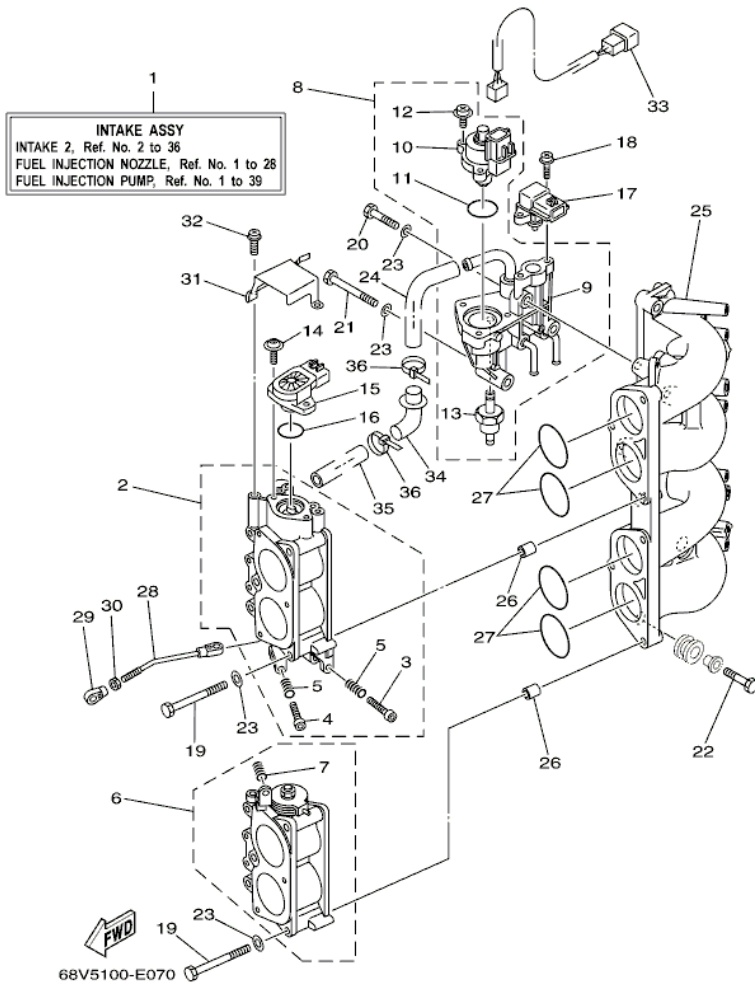

LF115TXR 0410 / INTAKE 2

©2013 Yamaha Motor Corporation, U.S.A. All rights reserved.

Part List

LF115TXR 0410 / INTAKE 2

REF - NO	PART NUMBER	PART NAME	QUANTITY	REMARKS
1	68V-14200-40-00	INTAKE ASSY	1	
2	68V-13751-01-00	BODY, THROTTLE 1	1	
3	68V-14323-00-00	.SCREW, AIR ADJUSTING	1	
4	68V-14321-00-00	.SCREW, THROTTLE	1	
5	68V-14331-00-00	.SPRING, THROTTLE VALVE	2	
6	68V-13752-01-00	BODY, THROTTLE 2	1	
7	68V-14331-00-00	.SPRING, THROTTLE VALVE	1	
8	68V-13105-00-00	CONTROL VALVE ASSY	1	
9	68V-14960-00-00	.BODY ASSY	1	
10	68V-1312A-00-00	.VALVE, CONTROL	1	
11	68V-13473-00-00	.O-RING	1	
12	68V-81146-01-00	.SCREW 2	3	
13	68V-14511-00-00	.FILTER ASSY	1	
14	68V-81145-01-00	SCREW 1	2	
15	68V-85885-00-00	THROTTLE SENSOR ASSY	1	
16	68V-8182L-00-00	O-RING 1	1	
17	68V-82380-00-00	SENSOR, PRESSURE	1	
18	68V-81147-00-00	SCREW 3	2	
19	68V-14496-00-00	BOLT	6	
20	68V-13574-00-00	BOLT 2	1	
21	68V-13573-00-00	BOLT 1	2	
22	68V-14777-00-00	BOLT	3	
23	68V-14475-00-00	WASHER	9	
24	68V-14419-10-00	PIPE	1	
25	68V-13641-00-94	MANIFOLD 1	1	
26	99530-10114-00	PIN, DOWEL	4	
27	93210-48MG8-00	O-RING	4	
28	68V-41237-00-00	JOINT, LINK	1	
29	6H4-41237-00-00	JOINT, LINK	1	
30	95380-05700-00	NUT	1	
31	68V-1441L-00-00	BRACKET 1	1	
32	68V-81145-00-00	SCREW 1	3	
33	68V-8259N-00-00	WIRE HARNESS ASSY 3	1	
34	68V-14453-00-00	JOINT, AIR CLEANER 1	1	
35	68V-1441J-00-00	PIPE, SILENCER	1	
36	68V-2417H-00-00	CLAMP 1	2