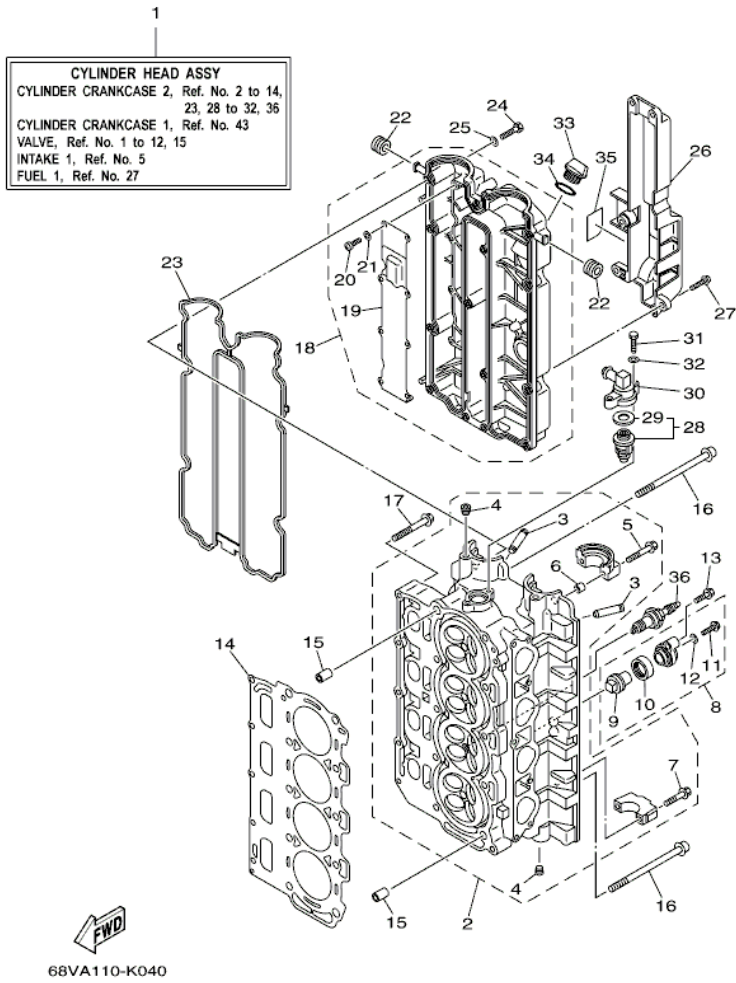

LF115TXR 0410 / CYLINDER CRANKCASE 2

©2013 Yamaha Motor Corporation, U.S.A. All rights reserved.

Part List

LF115TXR 0410 / CYLINDER CRANKCASE 2

REF - NO	PART NUMBER	PART NAME	QUANTITY	REMARKS
1	68V-W009A-06-9S	CYLINDER HEAD COMPLETE	1	
2	68V-11110-20-9S	CYLINDER HEAD ASSY	1	
3	67F-11133-10-00	.GUIDE, VALVE 1	16	
4	90344-51019-00	.PLUG, TAPER SCREW	4	
5	90119-07235-00	.BOLT/WASHER-CAM CAPS	4	
6	91809-08006-00	.PIN, DOWEL	4	
7	90119-07234-00	.BOLT, WITH WASHER	16	
8	69J-11301-00-00	ANODE COVER ASSY	2	
9	67F-11325-01-00	.ANODE	1	
10	67F-11328-00-00	.GROMMET, ANODE	1	
11	90105-06M07-00	.BOLT, FLANGE	1	
12	90430-06M03-00	.GASKET	1	
13	97575-08540-00	BOLT, WITH WASHER	2	
14	67F-11181-03-00	.GASKET, CYLINDER HEAD 1	1	
15	90387-10M08-00	COLLAR	2	
16	90155-10005-00	SCREW, FLAT FILLISTER	10	
17	90119-08M91-00	BOLT, WITH WASHER	5	
18	6D8-11191-01-9S	COVER, CYLINDER HEAD 1	1	
19	67F-11168-00-00	.COVER, BREATHER	1	
20	98507-04008-00	.SCREW, PAN HEAD	8	
21	92907-04600-00	.WASHER	8	
22	90480-12314-00	GROMMET	2	
23	6D8-11356-01-00	.SEAL, CYLINDER 2	1	
24	97095-06030-00	BOLT	14	
25	92995-06600-00	WASHER	14	
26	67F-11192-01-00	COVER, CYLINDER HEAD 2	1	
27	90159-06M29-00	SCREW, WITH WASHER	5	
28	60V-12411-00-00	THERMOSTAT	1	
29	67F-12412-00-00	.SEAL, THERMOSTAT	1	
30	68V-12413-00-9S	COVER, THERMOSTAT	1	
31	97095-06025-00	BOLT	2	
32	92995-06600-00	WASHER	2	
33	6G8-15363-00-00	PLUG, OIL	1	
34	93210-24M79-00	.O-RING	1	
35	68V-83626-00-00	MARK 6	1	
36	LFR-6A110-00-00	PLUG, SPARK (NGK LFR6A-11)	4	

Part Notes

LF115TXR 0410 / CYLINDER CRANKCASE 2

PART NUMBER	NOTE TEXT
68V-W009A-06-9S	OEM: CYLINDER HEAD ASSY used on F115TLR and F/LF115TXR 0510 Production and Later
67F-11325-01-00	OEM: This part number is among the Top 100 Most Popular Marine Maintenance Parts as of August 2013.
67F-11328-00-00	OEM: This part number is among the Top 100 Most Popular Marine Maintenance Parts as of August 2013.
90480-12314-00	OEM: GROMMET used on F115TLR and F/LF115TXR 0510 Production and Later
60V-12411-00-00	OEM: This part number is among the Top 100 Most Popular Marine Maintenance Parts as of August 2013.
LFR-6A110-00-00	OEM: This part number is among the Top 100 Most Popular Marine Maintenance Parts as of August 2013.

©2013 Yamaha Motor Corporation, U.S.A. All rights reserved.