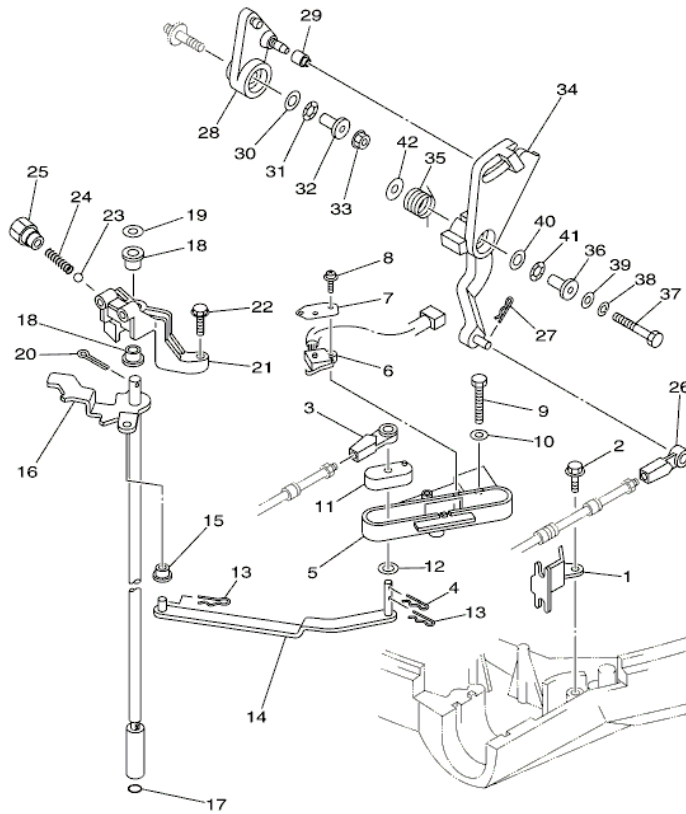

LF115TXR 0410 / CONTROL

68VA110-K180

©2013 Yamaha Motor Corporation, U.S.A. All rights reserved.

Part List

LF115TXR 0410 / CONTROL

REF - NO	PART NUMBER	PART NAME	QUANTITY	REMARKS
1	67F-48538-00-00	CLAMP, CABLE 1	1	
2	90109-06M86-00	BOLT	1	
3	663-48344-00-00	.CABLE END, REMOTE CONTROL	1	
4	90468-18008-00	CLIP	1	
5	68V-44117-01-94	BRACKET	1	
6	60V-8259F-00-00	SWITCH ASSY	1	
7	61A-82588-01-00	PLATE	1	
8	97985-04116-00	SCREW, WITH WASHER	2	
9	97095-06040-00	.BOLT	2	
10	92995-06600-00	WASHER	2	
11	68V-44122-01-00	BUSHING, SHIFT ROD LEVER	1	
12	90202-07M07-00	WASHER, PLATE	1	
13	90468-18008-00	CLIP	2	
14	68V-44121-00-00	LEVER, SHIFT ROD	1	
15	90386-06M12-00	BUSH	1	
16	68V-44120-30-00	HANDLE GEAR SHIFT ASSY	1	X(25.3")
17	93210-09165-00	O-RING	1	
18	90386-90M90-00	BUSH	2	
19	90201-09M02-00	WASHER, PLATE	1	
20	91490-20015-00	PIN. COTTER	1	
21	68V-44118-00-94	BRACKET	1	
22	97575-06525-00	BOLT, WITH WASHER	2	
23	93501-04M02-00	BALL	1	
24	90501-12082-00	SPRING, COMPRESSION	1	
25	648-42715-00-00	BUSHING	1	
26	663-48344-00-00	.CABLE END, REMOTE CONTROL	1	
27	90468-18008-00	CLIP	1	
28	68V-42157-00-00	LEVER, THROTTLE	1	
29	68V-42171-00-00	BUSHING	1	
30	90201-10M02-00	WASHER, PLATE	1	
31	90206-10M04-00	WASHER, WAVE	1	
32	90387-06M21-00	COLLAR	1	
33	90179-06M28-00	NUT	1	
34	68V-42154-00-00	LEVER, THROTTLE CONTROL	1	
35	67F-44135-00-00	SPRING	1	
36	90387-06M21-00	COLLAR	1	
37	97095-06035-00	BOLT	1	
38	92995-06100-00	WASHER, SPRING	1	
39	92995-06600-00	WASHER	1	
40	90201-10M02-00	WASHER, PLATE	1	
41	90206-10M04-00	WASHER, WAVE	1	
42	90201-06M31-00	WASHER, PLATE	1	

Part Notes

LF115TXR 0410 / CONTROL

PART NUMBER	NOTE TEXT
92995-06100-00	OEM: This part number is among the Top 100 Most Popular Marine Maintenance Parts as of August 2013.

©2013 Yamaha Motor Corporation, U.S.A. All rights reserved.