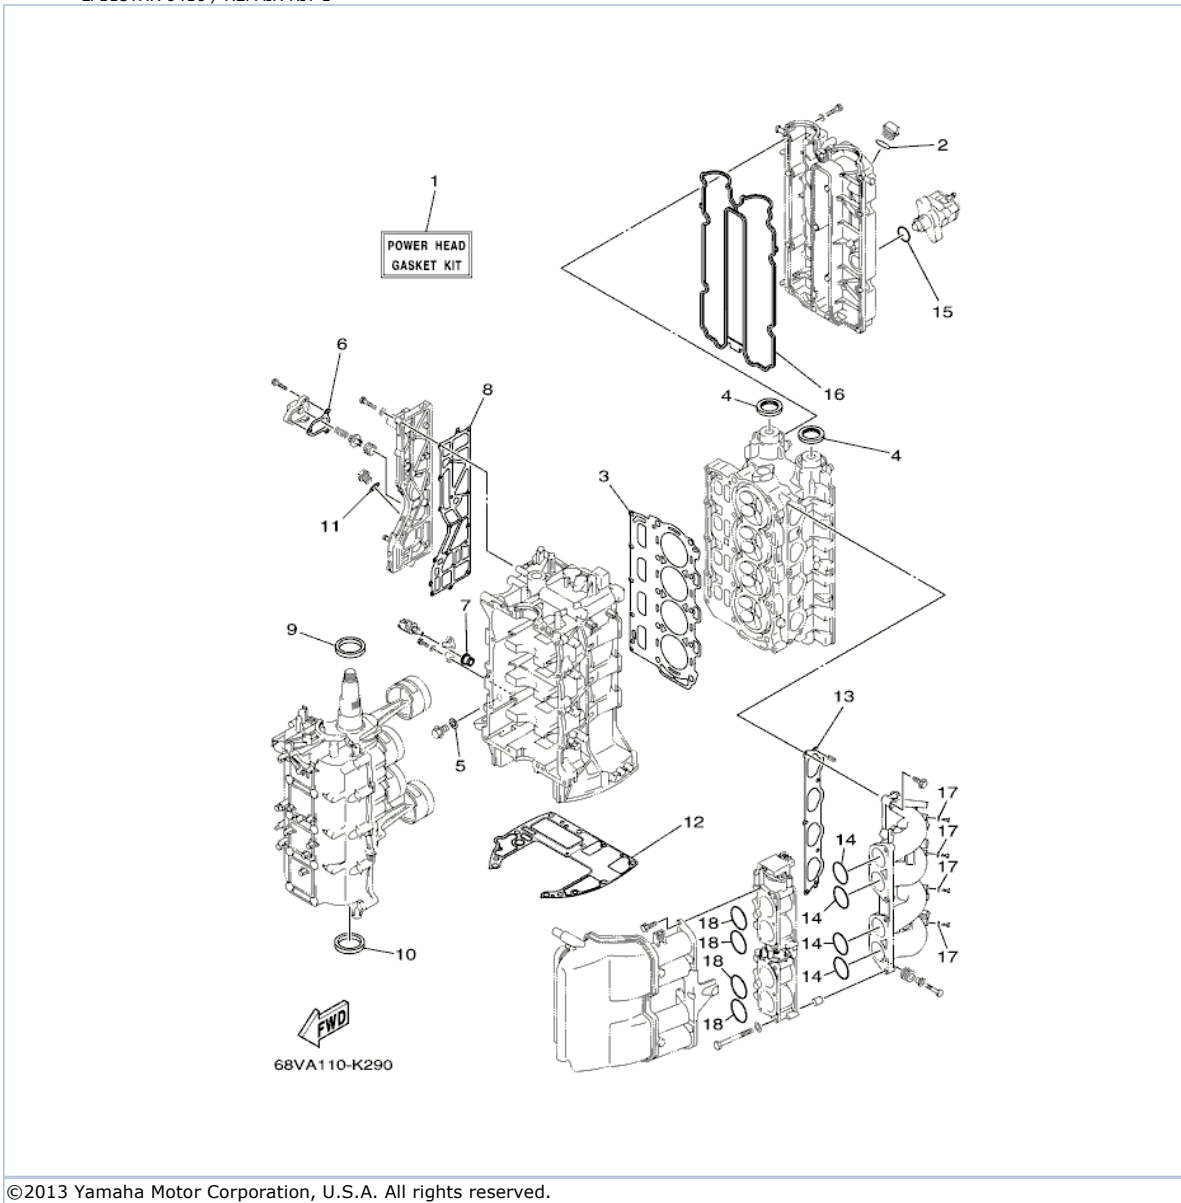

LF115TXR 0410 / REPAIR KIT 1

©2013 Yamaha Motor Corporation, U.S.A. All rights reserved.

Part List

LF115TXR 0410 / REPAIR KIT 1

REF - NO	PART NUMBER	PART NAME	QUANTITY	REMARKS
1	68V-W0001-05-00	POWER HEAD GASKET KIT	1	
2	93210-24M79-00	.O-RING	1	
3	67F-11181-03-00	.GASKET, CYLINDER HEAD 1	1	
4	93102-38008-00	.OIL SEAL	2	
5	90430-14115-00	.GASKET	1	
6	67F-12435-A0-00	.GASKET	1	
7	68V-85753-00-00	.GASKET, SENDER UNIT	1	
8	67F-41114-A2-00	.GASKET, EXHAUST OUTER COVER	1	
9	93102-48009-00	.OIL SEAL	1	
10	93101-48002-00	.OIL SEAL	1	
11	90430-18130-00	.GASKET	1	
12	68V-11351-00-00	.GASKET, CYLINDER	1	
13	68V-13645-00-00	.GASKET, MANIFOLD 1	1	
14	93210-48MG8-00	.O-RING	4	
15	93210-30682-00	.O-RING	1	
16	6D8-11356-01-00	.SEAL, CYLINDER 2	1	
17	90430-06014-00	.GASKET	4	
18	93210-48MJ9-00	.O-RING	4