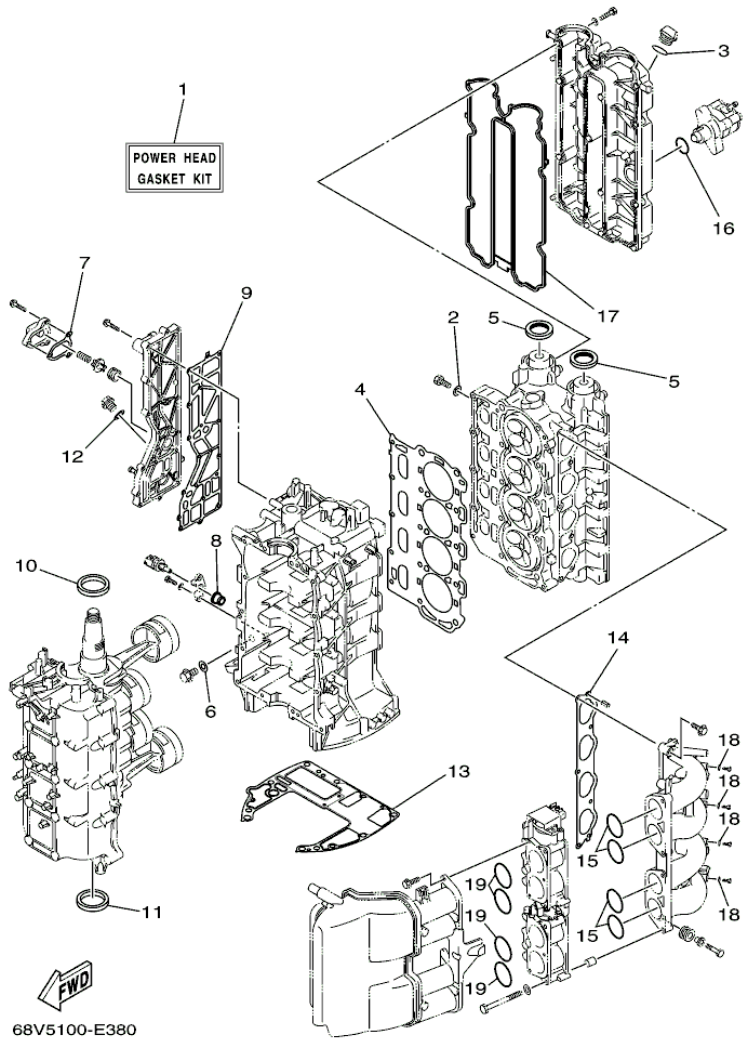

LF115TXR 0405 / REPAIR KIT 1

©2013 Yamaha Motor Corporation, U.S.A. All rights reserved.

Part List

LF115TXR 0405 / REPAIR KIT 1

REF - NO	PART NUMBER	PART NAME	QUANTITY	REMARKS
1	68V-W0001-04-00	POWER HEAD GASKET KIT	1	
2	90430-08143-00	.GASKET	4	
3	93210-24M79-00	.O-RING	1	
4	67F-11181-02-00	.GASKET, CYLINDER HEAD 1	1	
5	93102-38M59-00	.OIL SEAL	2	
6	90430-14115-00	.GASKET	1	
7	67F-12435-A0-00	.GASKET	1	
8	68V-85753-00-00	.GASKET, SENDER UNIT	1	
9	6D8-41114-A0-00	.GASKET, EXHAUST OUTER COVER	1	
10	93102-48009-00	.OIL SEAL	1	
11	93101-48002-00	.OIL SEAL	1	
12	90430-18130-00	.GASKET	1	
13	68V-11351-00-00	.GASKET, CYLINDER	1	
14	68V-13645-00-00	.GASKET, MANIFOLD 1	1	
15	93210-48MG8-00	.O-RING	4	
16	93210-30682-00	.O-RING	1	
17	6D8-11356-00-00	.SEAL, CYLINDER 2	1	
18	90430-06014-00	.GASKET	4	
19	93210-48MJ9-00	.O-RING	4