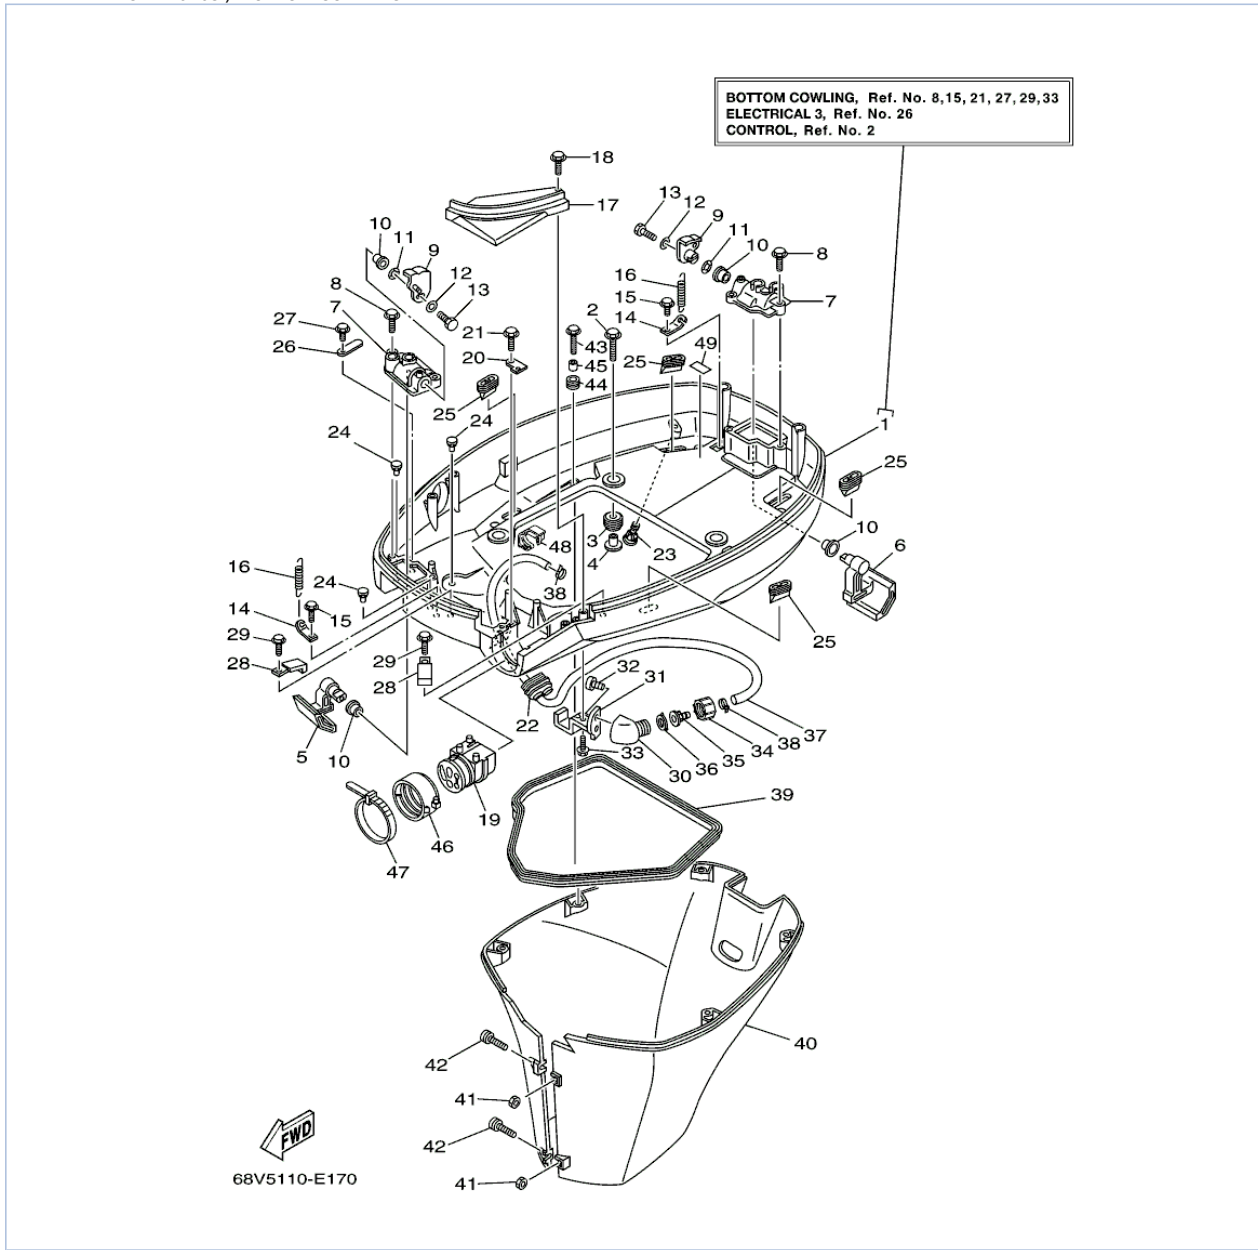

LF115TXR 0405 / BOTTOM COWLING

©2013 Yamaha Motor Corporation, U.S.A. All rights reserved.

Part List

LF115TXR 0405 / BOTTOM COWLING

REF - NO	PART NUMBER	PART NAME	QUANTITY	REMARKS
1	68V-42710-01-8D	BOTTOM COWLING ASSY	1	
2	90119-08M22-00	BOLT, WITH WASHER	4	
3	90480-22M15-00	GROMMET	4	
4	90387-08M37-00	COLLAR	4	
5	67F-42815-00-8D	LEVER, CLAMP	1	
6	67F-42816-00-8D	LEVER, CLAMP	1	
7	67F-42828-00-5B	PLATE, CLAMP	2	
8	90109-06M82-00	BOLT	4	
9	68V-42818-01-00	LEVER, CLAMP	2	
10	90386-15M73-00	BUSH	4	
11	90206-15M18-00	WASHER, WAVE	2	
12	90201-06068-00	WASHER, PLATE	2	
13	97095-06016-00	BOLT	2	
14	64D-43144-00-00	HOOK, SPRING	2	
15	90109-06M80-00	BOLT	2	
16	90506-16M34-00	SPRING, TENSION	2	
17	68V-42738-00-5B	PLATE, FITTING	1	
18	90109-06M82-00	BOLT	2	
19	68V-42725-00-00	GROMMET	1	
20	67F-42756-00-00	STAY, CLAMP	1	
21	90109-06M86-00	BOLT	1	
22	6H1-42726-21-00	GROMMET	1	FLUSHING KIT
23	6H3-44391-01-00	NIPPLE, HOSE	1	
24	6H4-42748-00-00	GROMMET	3	
25	67F-42717-00-00	RUBBER, SEAL 2	4	
26	6E5-82588-00-00	PLATE	1	
27	90109-06M81-00	BOLT	1	
28	90465-08M23-00	CLAMP	2	
29	90109-06M80-00	BOLT	2	
30	68T-12572-00-00	ADAPTER	1	FLUSHING KIT
31	67F-12535-00-00	PLATE	1	FLUSHING KIT
32	90167-06002-00	SCREW, TAPPING	2	FLUSHING KIT
33	90109-06M86-00	BOLT	1	FLUSHING KIT
34	6R3-12581-00-00	JOINT, HOSE 1	1	FLUSHING KIT
35	6R3-12582-00-00	JOINT, HOSE 2	1	FLUSHING KIT
36	6R3-12583-00-00	GASKET, HOSE JOINT	1	FLUSHING KIT
37	68V-24312-00-00	PIPE 2	1	FLUSHING KIT
38	90465-11M10-00	CLAMP	2	FLUSHING KIT
39	61A-42716-00-00	RUBBER, SEAL 1	1	
40	67F-42741-01-8D	APRON	1	
41	95380-06600-00	NUT, HEXAGON	2	
42	90159-06M28-00	SCREW, WITH WASHER	2	
43	90109-06M80-00	BOLT	5	
44	90480-13M24-00	GROMMET	5	
45	90387-06M43-00	COLLAR	5	
46	68F-42753-00-00	FASTNER	1	AP
47	90464-20258-00	CLAMP	1	AP
48	90464-18004-00	CLAMP	1	
49	68V-82377-00-00	LABEL	1