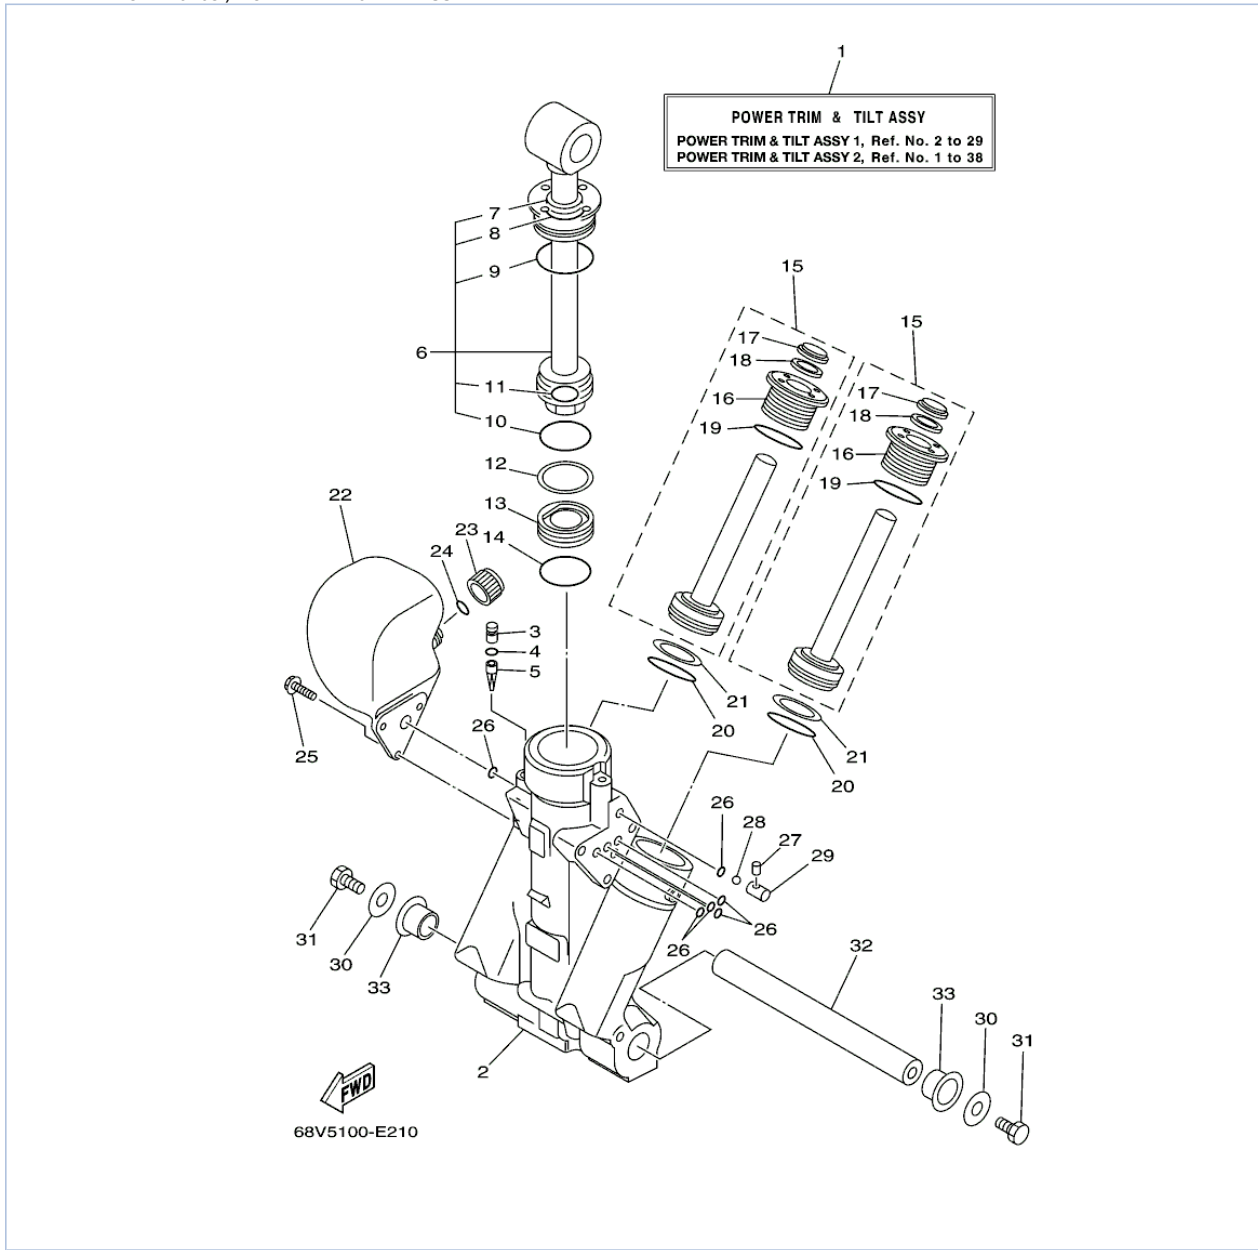

LF115TXR 0405 / POWER TRIM & TILT ASSY 1

©2013 Yamaha Motor Corporation, U.S.A. All rights reserved.

Part List

LF115TXR 0405 / POWER TRIM & TILT ASSY 1

REF - NO	PART NUMBER	PART NAME	QUANTITY	REMARKS
1	68V-43800-01-4D	POWER TRIM & TILT ASSY	1	
2	64E-43825-01-00	HOUSING, TRIM & TILT	1	
3	64E-4388J-00-00	PLUG 2	1	
4	93210-10M74-00	O-RING	1	
5	64E-43817-00-00	FILTER 2	1	
6	64E-43810-00-00	TILT PISTON SUB ASSY	1	
7	64E-43898-00-00	.SEAL, DUST 2	1	
8	64E-43867-00-00	.O-RING	1	
9	64E-43866-00-00	.O-RING	1	
10	6E5-43862-00-00	.O-RING	1	
11	64E-43883-00-00	.O-RING	1	
12	6E5-43872-00-00	RING, BACK UP	1	
13	6E5-43814-02-00	PISTON, FREE	1	
14	6E5-43862-00-00	O-RING	1	
15	64E-43820-00-00	PISTON SUB ASSEMBLY	2	
16	64E-43821-00-00	.SCREW, TRIM CYLINDER END	1	
17	64E-43822-00-00	.SEAL, TRIM DUST	1	
18	64E-4384J-00-00	.SEAL, TRIM DOWN	1	
19	6G5-43864-00-00	.O-RING	1	
20	6E5-43864-00-00	O-RING	2	
21	6E5-43874-01-00	RING, BACK UP	2	
22	64E-43828-00-00	BODY, RESERVOIR	1	
23	64E-43829-00-00	PLUG, RESERVOIR	1	
24	64E-43897-00-00	O-RING	1	
25	64E-4388E-00-00	BOLT ,SCREW (L:14MM)	3	
26	64E-43869-00-00	O-RING	6	
27	64E-4381G-00-00	PIN	1	
28	6E5-43858-00-00	BALL	1	
29	64E-4382G-00-00	VALVE, SEAT	1	
30	90201-08M14-00	WASHER, PLATE	2	
31	97080-08016-00	BOLT	2	
32	64E-43818-01-00	PIN, LOWER SHOCK MOUNT	1	
33	90386-22M98-00	BUSH	2	

Part Notes

LF115TXR 0405 / POWER TRIM & TILT ASSY 1

PART NUMBER		NOTE TEXT
64E-43822-00-00		OEM: This part number is among the Top 100 Most Popular Marine Maintenance Parts as of August 2013.
64E-4384J-00-00		OEM: This part number is among the Top 100 Most Popular Marine Maintenance Parts as of August 2013.
6G5-43864-00-00		OEM: This part number is among the Top 100 Most Popular Marine Maintenance Parts as of August 2013.
64E-43869-00-00		OEM: This part number is among the Top 100 Most Popular Marine Maintenance Parts as of August 2013.

©2013 Yamaha Motor Corporation, U.S.A. All rights reserved.