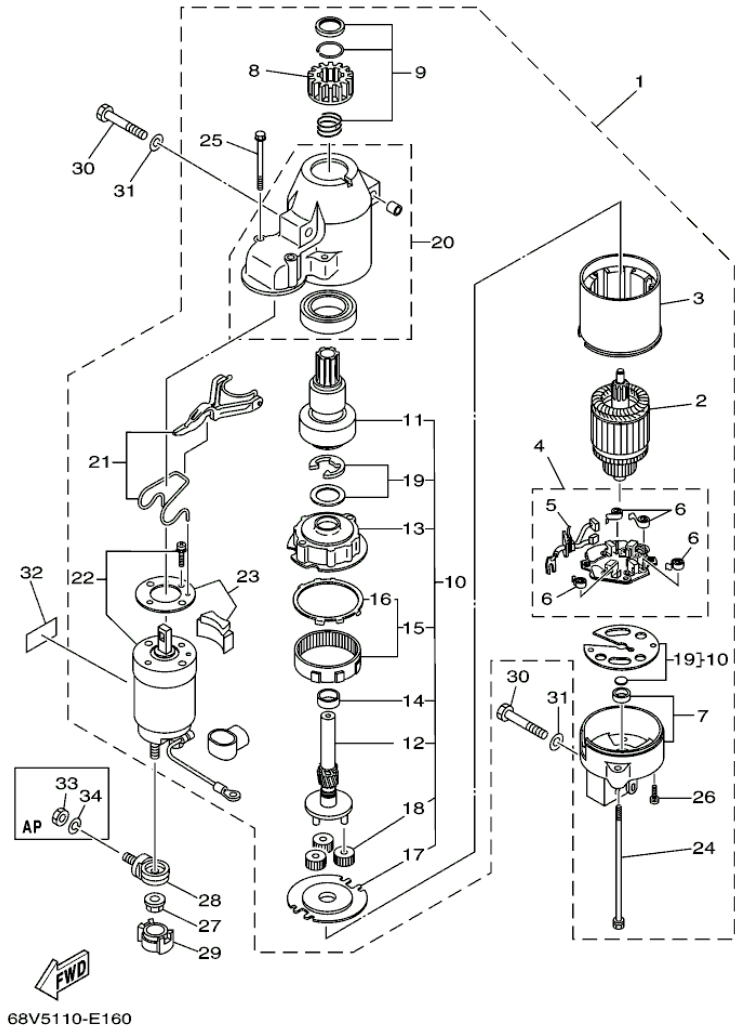

LF115TXR 0405 / STARTING MOTOR

68V5110-E160

©2013 Yamaha Motor Corporation, U.S.A. All rights reserved.

Part List

LF115TXR 0405 / STARTING MOTOR

REF - NO	PART NUMBER	PART NAME	QUANTITY	REMARKS
1	68V-81800-01-00	STARTING MOTOR ASSY	1	
2	67F-81850-00-00	.ARMATURE ASSY	1	
3	67F-81810-00-00	.STATOR ASSY	1	
4	68F-81840-00-00	.BRUSH HOLDER ASSY	1	
5	67F-81801-00-00	..BRUSH SET	1	
6	67F-81813-00-00	..SPRING, BRUSH	4	
7	68F-81820-00-00	.REAR BRACKET ASSY	1	
8	67F-81808-00-00	.PINION ASSY	1	
9	67F-81857-00-00	.PINION STOPPER SET	1	
10	67F-81807-00-00	.GEAR ASSY, STARTING MOTOR	1	
11	67F-81832-00-00	..CLUTCH, OVER RUN	1	
12	67F-81836-00-00	..SHAFT, PINION	1	
13	67F-81821-00-00	..BRACKET, CENTER 1	1	
14	67F-81841-00-00	..BEARING	1	
15	67F-81891-00-00	..GEAR, RING	1	
16	67F-8183R-00-00	...GASKET	1	
17	67F-81830-00-00	..BRACKET, CENTER 2	1	
18	60V-8183T-00-00	..GEAR, IDLER	3	
19	67F-81809-00-00	..WASHER KIT	1	
20	67F-81842-00-00	.COVER	1	
21	67F-81839-00-00	.LEVER ASSY	1	
22	68V-81941-01-00	.STARTER RELAY ASSY	1	
23	67F-81869-00-00	.COVER, DUST	1	
24	6K7-81826-10-00	.BOLT	2	
25	67F-81828-00-00	.SCREW 2	2	
26	67F-81846-00-00	.SCREW	2	
27	90179-08003-00	NUT	1	
28	60V-81925-00-00	TERMINAL	1	
29	68F-82582-00-00	COVER, WIRE HARNESS	1	
30	97013-08045-00	BOLT	3	
31	92903-08600-00	WASHER, PLATE	3	
32	67F-83627-01-00	LABEL, CAUTION 7	1	
33	95333-08600-00	NUT	1	
34	92903-08100-00	WASHER, SPRING	1