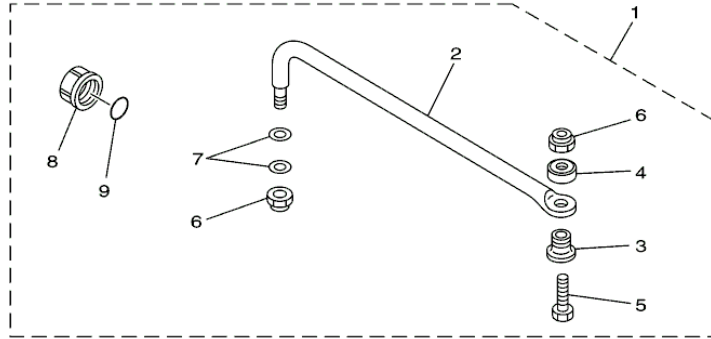

LF115TXR 0405 / STEERING GUIDE

60V2100-C330

Part List

LF115TXR 0405 / STEERING GUIDE

REF - NO	PART NUMBER	PART NAME	QUANTITY	REMARKS
1	6E5-61350-02-00	STEERING GUIDE ATTACHMENT KIT	1	AP F115
2	6E5-61351-01-00	.ROD, STEERING LINK	1	
3	90387-10M61-00	.COLLAR	1	
4	90560-12M01-00	.SPACER	1	
5	6E5-61355-00-00	.BOLT	1	
6	90185-09M01-00	.NUT, SELF-LOCKING	2	
7	90201-10M20-00	.WASHER, PLATE	2	
8	6E5-43145-01-00	.CAP, CLAMP BRACKET	1	
9	93210-16275-00	.O-RING	1