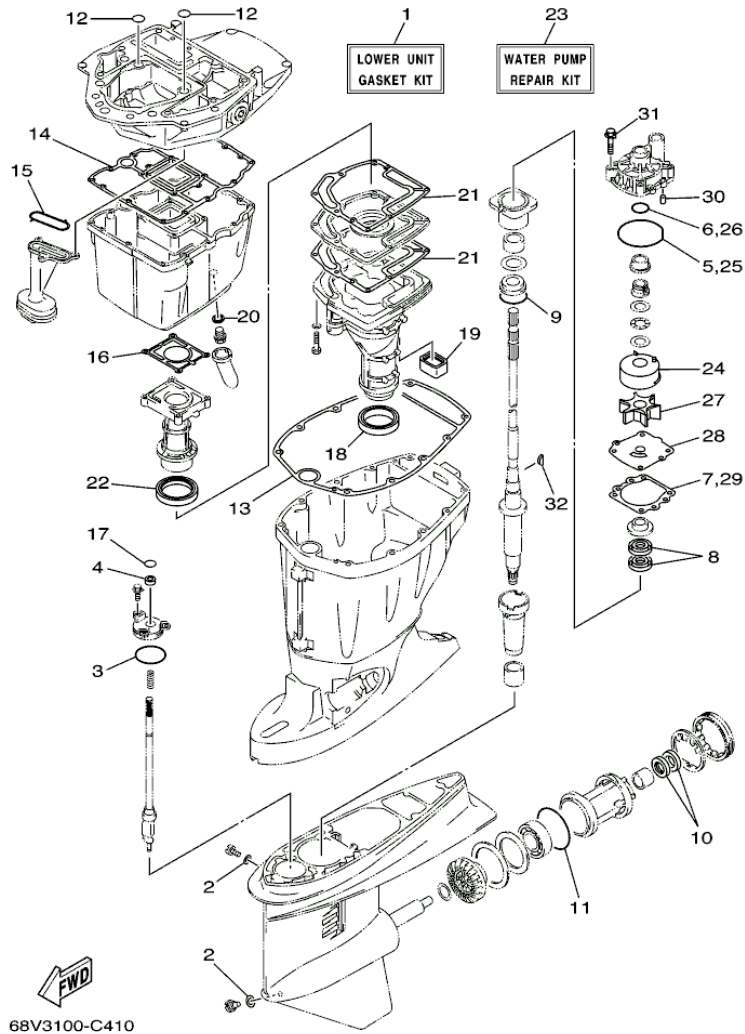

LF115TXR 0405 / REPAIR KIT 2

©2013 Yamaha Motor Corporation, U.S.A. All rights reserved.

Part List

LF115TXR 0405 / REPAIR KIT 2

REF - NO	PART NUMBER	PART NAME	QUANTITY	REMARKS
1	68V-W0001-21-00	LOWER UNIT GASKET KIT	1	
2	90430-08020-00	.GASKET	2	
3	93210-58144-00	.O-RING	1	
4	93106-09014-00	.OIL SEAL	1	
5	93210-86M38-00	.O-RING	1	
6	93210-37160-00	.O-RING	1	
7	6E5-44315-A0-00	.GASKET, WATER PUMP	1	
8	93101-28M16-00	.OIL SEAL	2	
9	93210-55M14-00	.O-RING	1	
10	93101-30M17-00	.OIL SEAL	2	
11	93210-86M39-00	.O-RING	1	
12	93210-19MJ1-00	.O-RING	2	
13	67F-45113-00-00	.GASKET, UPPER CASING	1	
14	68V-15312-00-00	.GASKET, OIL PAN	1	
15	67F-13415-00-00	.SEAL, OIL STRAINER	1	
16	67F-41133-A1-00	.GASKET, EXHAUST MANIFOLD 1	1	
17	93210-09165-00	.O-RING	1	
18	68V-45123-00-00	.GASKET, MUFFLER	1	
19	67F-45127-00-00	.SEAL	1	
20	90430-14M09-00	.GASKET	1	
21	67F-41134-A0-00	.GASKET, EXHAUST MANIFOLD	2	
22	67F-41138-00-00	.SEAL, EXT 1	1	
23	68V-W0078-00-00	WATER PUMP REPAIR KIT	1	
24	61A-44322-02-00	.INSERT, CARTRIDGE	1	
25	93210-86M38-00	.O-RING	1	
26	93210-37160-00	.O-RING	1	
27	6E5-44352-01-00	.IMPELLER	1	
28	68V-44323-00-00	.OUTER PLATE, CARTRIDGE	1	
29	6E5-44315-A0-00	.GASKET, WATER PUMP	1	
30	93606-12019-00	.PIN, DOWEL	2	
31	90119-08M14-00	.BOLT, WITH WASHER	4	
32	90280-04M05-00	.KEY, WOODRUFF	1	

Part Notes

LF115TXR 0405 / REPAIR KIT 2

PART NUMBER	NOTE TEXT
90430-08020-00	OEM: This part number is among the Top 100 Most Popular Marine Maintenance Parts as of August 2013.
93106-09014-00	OEM: This part number is among the Top 100 Most Popular Marine Maintenance Parts as of August 2013.
93210-86M38-00	OEM: This part number is among the Top 100 Most Popular Marine Maintenance Parts as of August 2013.
93101-28M16-00	OEM: This part number is among the Top 100 Most Popular Marine Maintenance Parts as of August 2013.
93101-30M17-00	OEM: This part number is among the Top 100 Most Popular Marine Maintenance Parts as of August 2013.
90430-14M09-00	OEM: This part number is among the Top 100 Most Popular Marine Maintenance Parts as of August 2013.
68V-W0078-00-00	OEM: This part number is among the Top 100 Most Popular Marine Maintenance Parts as of August 2013.
93210-86M38-00	OEM: This part number is among the Top 100 Most Popular Marine Maintenance Parts as of August 2013.
6E5-44352-01-00	OEM: This part number is among the Top 100 Most Popular Marine Maintenance Parts as of August 2013.