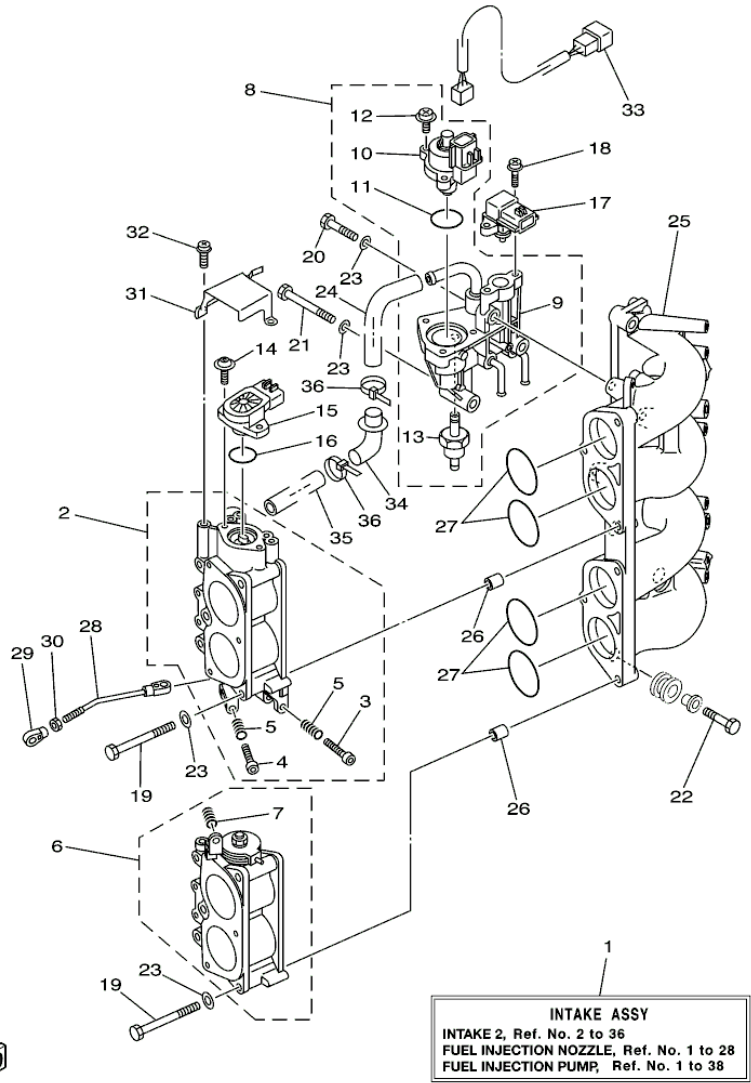

LF115TXR 0405 / INTAKE 2

FWD
68V3100-C071

Part List

LF115TXR 0405 / INTAKE 2

REF - NO	PART NUMBER	PART NAME	QUANTITY	REMARKS
1	68V-14200-04-00	INTAKE ASSY	1	
2	68V-13751-01-00	BODY, THROTTLE 1	1	
3	68V-14323-00-00	.SCREW, AIR ADJUSTING	1	
4	68V-14321-00-00	.SCREW, THROTTLE	1	
5	68V-14331-00-00	.SPRING, THROTTLE VALVE	2	
6	68V-13752-01-00	BODY, THROTTLE 2	1	
7	68V-14331-00-00	.SPRING, THROTTLE VALVE	1	
8	68V-13105-00-00	CONTROL VALVE ASSY	1	
9	68V-14960-00-00	.BODY ASSY	1	
10	68V-1312A-00-00	.VALVE, CONTROL	1	
11	68V-13473-00-00	.O-RING	1	
12	68V-81146-01-00	.SCREW 2	3	
13	68V-14511-00-00	.FILTER ASSY	1	
14	68V-81145-01-00	SCREW 1	2	
15	68V-85885-00-00	THROTTLE SENSOR ASSY	1	
16	68V-8182L-00-00	O-RING 1	1	
17	68V-82380-00-00	SENSOR, PRESSURE	1	
18	68V-81147-00-00	SCREW 3	2	
19	68V-14496-00-00	BOLT	6	
20	68V-13574-00-00	BOLT 2	1	
21	68V-13573-00-00	BOLT 1	2	
22	68V-14777-00-00	BOLT	3	
23	68V-14475-00-00	WASHER	9	
24	68V-14419-10-00	PIPE	1	
25	68V-13641-00-94	MANIFOLD 1	1	
26	99530-10114-00	PIN, DOWEL	4	
27	93210-48MG8-00	O-RING	4	
28	68V-41237-00-00	JOINT, LINK	1	
29	6H4-41237-00-00	JOINT, LINK	1	
30	95380-05700-00	NUT	1	
31	68V-1441L-00-00	BRACKET 1	1	
32	68V-81145-00-00	SCREW 1	3	
33	68V-8259N-00-00	WIRE HARNESS ASSY 3	1	
34	68V-14453-00-00	JOINT, AIR CLEANER 1	1	
35	68V-1441J-00-00	PIPE, SILENCER	1	
36	68V-2417H-00-00	CLAMP 1	2