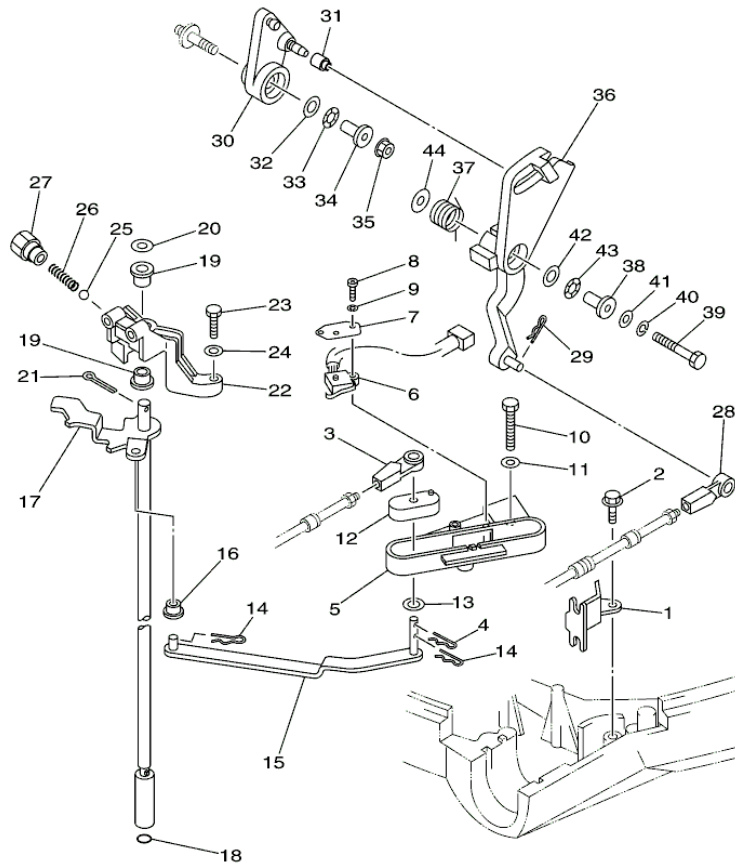

LF115TXR 0405 / CONTROL

68V3100-C210

©2013 Yamaha Motor Corporation, U.S.A. All rights reserved.

Part List

LF115TXR 0405 / CONTROL

REF - NO	PART NUMBER	PART NAME	QUANTITY	REMARKS
1	67F-48538-00-00	CLAMP, CABLE 1	1	
2	90109-06M86-00	BOLT	1	
3	663-48344-00-00	.CABLE END, REMOTE CONTROL	1	
4	90468-18008-00	CLIP	1	
5	68V-44117-00-00	BRACKET	1	
6	60V-8259F-00-00	SWITCH ASSY	1	EXCEPT F115TJR
7	61A-82588-01-00	PLATE	1	EXCEPT F115TJR
8	97885-04016-00	SCREW, PAN HEAD	2	EXCEPT F115TJR
9	92995-04100-00	WASHER	2	EXCEPT F115TJR
10	97095-06040-00	.BOLT	2	
11	92995-06600-00	WASHER	2	
12	68V-44122-01-00	BUSHING, SHIFT ROD LEVER	1	
13	90202-07M07-00	WASHER, PLATE	1	
14	90468-18008-00	CLIP	2	
15	68V-44121-00-00	LEVER, SHIFT ROD	1	
16	90386-06M12-00	BUSH	1	
17	68V-44120-30-00	HANDLE GEAR SHIFT ASSY	1	UR X (25.3")
17	68V-44120-10-00	HANDLE GEAR SHIFT ASSY	1	UR L (20.3")
18	93210-09165-00	O-RING	1	
19	90386-90M90-00	BUSH	2	
20	90201-09M02-00	WASHER, PLATE	1	
21	91490-20015-00	PIN. COTTER	1	
22	68V-44118-00-00	BRACKET	1	
23	97075-06025-00	BOLT	2	
24	92995-06600-00	WASHER	2	
25	93501-04M02-00	BALL	1	
26	90501-12082-00	SPRING, COMPRESSION	1	
27	648-42715-00-00	BUSHING	1	
28	663-48344-00-00	.CABLE END, REMOTE CONTROL	1	
29	90468-18008-00	CLIP	1	
30	68V-42157-00-00	LEVER, THROTTLE	1	
31	68V-42171-00-00	BUSHING	1	
32	90201-10M02-00	WASHER, PLATE	1	
33	90206-10M04-00	WASHER, WAVE	1	
34	90387-06M21-00	COLLAR	1	
35	90179-06M28-00	NUT	1	
36	68V-42154-00-00	LEVER, THROTTLE CONTROL	1	
37	67F-44135-00-00	SPRING	1	
38	90387-06M21-00	COLLAR	1	
39	97095-06035-00	BOLT	1	
40	92995-06100-00	WASHER, SPRING	1	
41	92995-06600-00	WASHER	1	
42	90201-10M02-00	WASHER, PLATE	1	
43	90206-10M04-00	WASHER, WAVE	1	
44	90201-06M31-00	WASHER, PLATE	1	

Part Notes

LF115TXR 0405 / CONTROL

PART NUMBER	NOTE TEXT
92995-06100-00	OEM: This part number is among the Top 100 Most Popular Marine Maintenance Parts as of August 2013.

©2013 Yamaha Motor Corporation, U.S.A. All rights reserved.