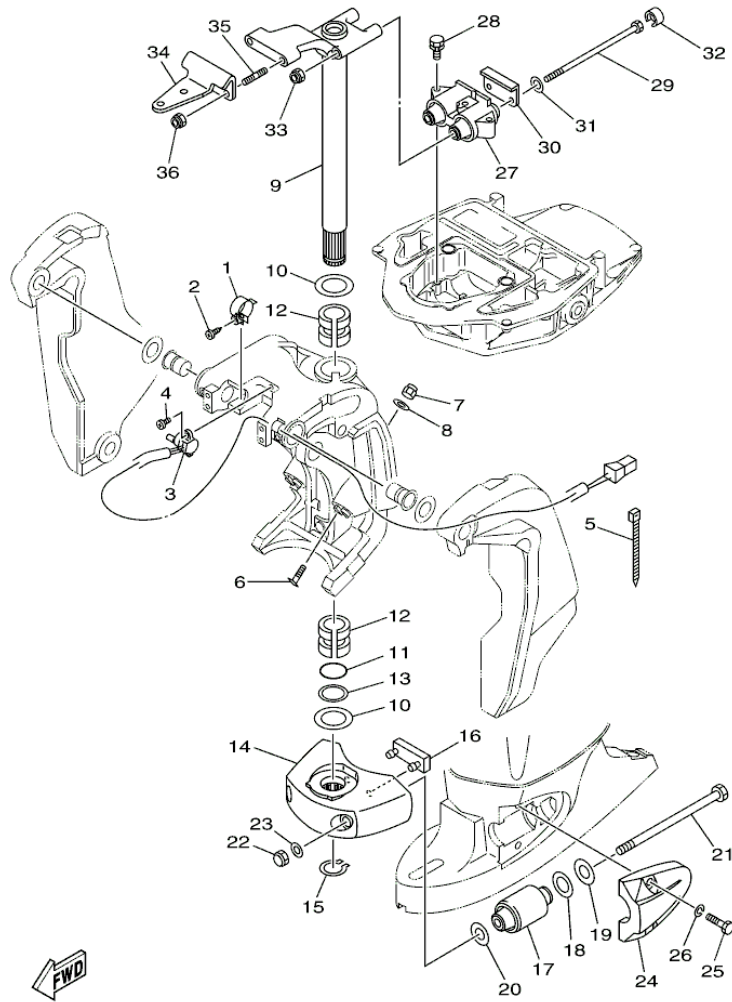

LF115TXR 0405 / BRACKET 2

68V4110-D230

©2013 Yamaha Motor Corporation, U.S.A. All rights reserved.

Part List

LF115TXR 0405 / BRACKET 2

REF - NO	PART NUMBER	PART NAME	QUANTITY	REMARKS
1	64E-43139-02-00	CAM, TRIM SENDER	1	
2	97780-60525-00	SCREW, TAPPING	1	
3	67H-83672-00-00	TRIM SENDER	1	
4	97885-06016-00	SCREW, PAN HEAD	2	
5	90465-11M10-00	CLAMP	3	
6	63P-43376-00-00	BOLT, THRUST RECEIVER	2	
7	95780-10300-00	NUT, FLANGE	2	
8	92995-10600-00	WASHER	2	
9	68V-42510-30-8D	STEERING BRACKET ASSY	1	UR X (25.3")
9	68V-42510-10-8D	STEERING BRACKET ASSY	1	UR L (20.3")
10	90201-38M60-00	WASHER, PLATE	2	
11	93210-37MH7-00	O-RING	1	
12	90386-38M32-00	BUSH	2	
13	90202-40M47-00	WASHER, PLATE	1	
14	68V-44551-00-8D	HOUSING, LOWER MOUNT RUBBER 1	1	
15	93410-37M04-00	CIRCLIP	1	
16	61A-44575-00-00	DAMPER, LOWER MOUNT RUBBER	1	
17	61A-44555-01-94	MOUNT DAMPER, LOWER SIDE	2	
18	90202-32M19-00	WASHER, PLATE	2	
19	90201-16M55-00	WASHER, PLATE	2	
20	90201-15M58-00	WASHER, PLATE	2	
21	90109-14007-00	BOLT	2	
22	95380-14600-00	NUT	2	
23	92995-14600-00	WASHER	2	
24	68V-44553-00-8D	COVER, LOWER MOUNT	2	
25	97075-10040-00	BOLT	4	
26	92995-10100-00	WASHER	4	
27	67F-44514-00-94	MOUNT DAMPER, UPPER SIDE	1	
28	97575-08445-00	BOLT, WITH WASHER	3	
29	90109-12007-00	BOLT	2	
30	67F-44526-00-00	PLATE	1	
31	90201-12M09-00	WASHER, PLATE	2	
32	67F-44533-00-00	DAMPER, UPPER MOUNT RUBBER	2	
33	90185-12M12-00	NUT, SELF-LOCKING	2	
34	68V-48511-00-8D	HOOK, STEERING	1	
35	90116-10175-00	BOLT, STUD	2	
36	90185-10051-00	NUT, SELF-LOCKING	2