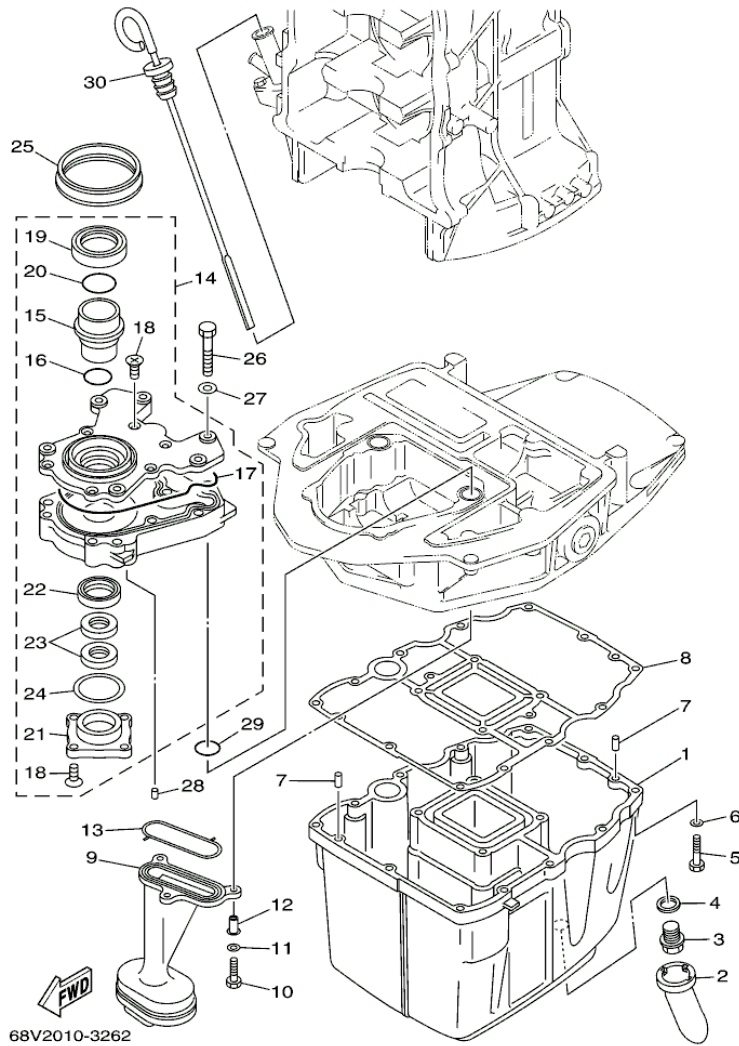

LF115TXR 0405 / OIL PAN

©2013 Yamaha Motor Corporation, U.S.A. All rights reserved.

Part List

LF115TXR 0405 / OIL PAN

REF - NO	PART NUMBER	PART NAME	QUANTITY	REMARKS
1	68V-15311-00-5B	OIL PAN	1	
2	63P-15316-00-00	DAMPER 1	1	
3	90340-14M06-00	PLUG, STRAIGHT SCREW	1	
4	90430-14M09-00	.GASKET	1	
5	97075-06025-00	BOLT	12	
6	92995-06600-00	WASHER	12	
7	93606-12019-00	.PIN, DOWEL	2	
8	68V-15312-00-00	.GASKET, OIL PAN	1	
9	67F-13411-00-00	STRAINER, OIL	1	
10	97027-06025-00	BOLT, HEXAGON	3	
11	92907-06600-00	WASHER, PLATE	3	
12	90387-06M64-00	COLLAR	3	
13	67F-13415-00-00	.SEAL, OIL STRAINER	1	
14	67F-13300-10-00	OIL PUMP ASSY	1	
15	67F-13314-02-00	.SHAFT, PUMP	1	
16	67F-13473-01-00	.O-RING	1	
17	67F-13329-00-00	.GASKET, PUMP COVER	1	
18	67F-13495-00-00	.SCREW	10	
19	67F-13119-01-00	.OIL SEAL	1	
20	67F-13769-00-00	.O-RING	1	
21	67F-13914-00-00	.HOUSING, PUMP	1	
22	67F-13631-03-00	.OIL SEAL	1	
23	67F-13149-00-00	.OIL SEAL	2	
24	67F-13339-00-00	.GASKET, PUMP COVER	1	
25	67F-13338-00-00	SEAL	1	
26	97095-06045-00	.BOLT	6	
27	92995-06600-00	WASHER	6	
28	93604-12M07-00	PIN, DOWEL	2	
29	93210-19M11-00	.O-RING	2	
30	6D8-15362-00-00	PLUG, OIL LEVEL	1	

Part Notes

LF115TXR 0405 / OIL PAN

PART NUMBER	NOTE TEXT
90430-14M09-00	OEM: This part number is among the Top 100 Most Popular Marine Maintenance Parts as of August 2013.

©2013 Yamaha Motor Corporation, U.S.A. All rights reserved.