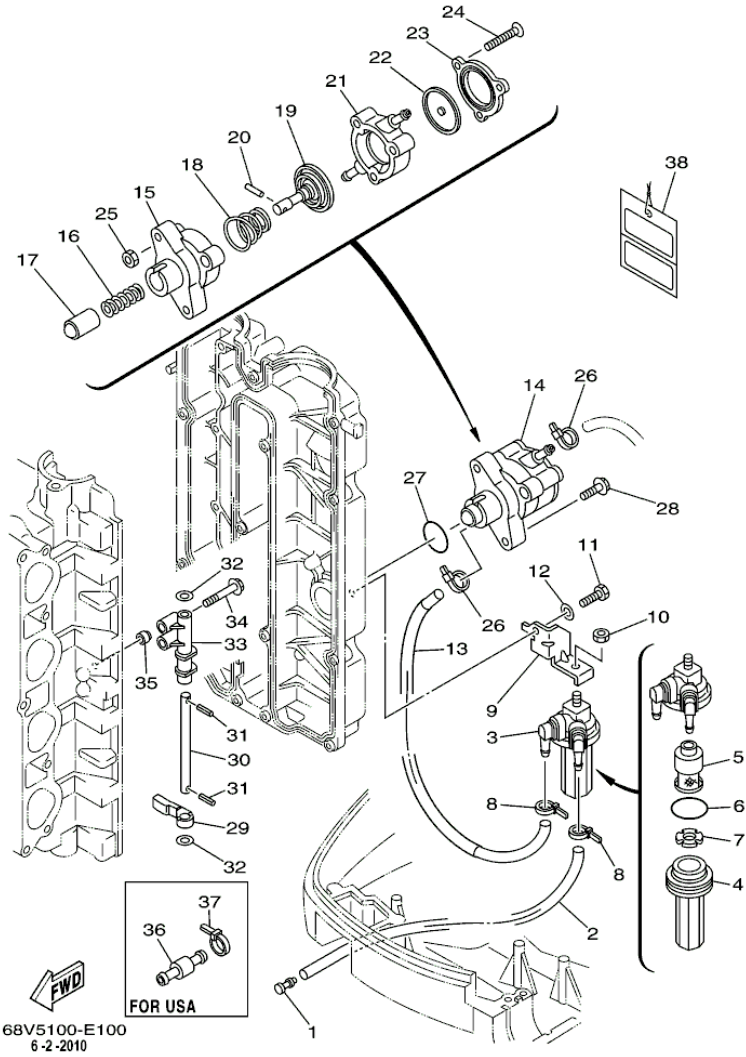

LF115TXR 0405 / FUEL 1

©2013 Yamaha Motor Corporation, U.S.A. All rights reserved.

Part List

LF115TXR 0405 / FUEL 1

REF - NO	PART NUMBER	PART NAME	QUANTITY	REMARKS
1	689-85547-00-00	DAMPER	1	
2	90445-13M37-00	HOSE (L2300)	1	
3	68V-24560-01-00	FILTER ASSY	1	
4	68V-24521-01-00	.CUP, FILTER	1	
5	68V-24563-00-00	.ELEMENT, FILTER	1	
6	93210-32738-00	.O-RING	1	
7	68V-24469-01-00	.FLOAT, WATER LEVEL	1	
8	90465-11M10-00	CLAMP	2	
9	68V-24566-00-00	BRACKET, FILTER	1	
10	95380-08600-00	NUT	1	
11	97095-06016-00	BOLT	1	
12	92995-06600-00	WASHER	1	
13	68V-24311-00-00	PIPE, FUEL 1	1	
14	68V-24410-00-00	FUEL PUMP ASSY	1	
15	68V-24412-00-00	.BODY 1	1	
16	68V-24454-00-00	.SPRING	1	
17	68V-13131-00-00	.PLUNGER	1	
18	68V-24423-00-00	.SPRING, DIAPHRAGM	1	
19	68V-24411-00-00	.DIAPHRAGM	1	
20	68V-24374-00-00	.PIN	1	
21	68V-24413-00-00	.BODY 2	1	
22	68V-24471-00-00	.DIAPHRAGM	1	
23	68V-24414-00-00	.BODY 3	1	
24	68V-24444-00-00	.SCREW	3	
25	68V-24149-00-00	.NUT	3	
26	90465-11M10-00	CLAMP	2	
27	93210-30682-00	.O-RING	1	
28	90119-06M83-00	BOLT, WITH WASHER	2	
29	67F-24575-00-00	LEVER, FUEL CHANGE	1	
30	68V-24495-00-00	SHAFT	1	
31	91609-25014-00	PIN, SPRING	2	
32	90201-08M12-00	.WASHER, PLATE	2	
33	67F-24491-00-00	BRACKET, FUEL PUMP	1	
34	90119-07235-00	.BOLT/WASHER-CAM CAPS	2	
35	91809-08006-00	.PIN, DOWEL	2	
36	6R3-24377-10-00	PIPE, JOINT 2	1	
37	90465-11M10-00	CLAMP	1	
38	61H-2819R-31-00	TAG, WARNING	1	

Part Notes

LF115TXR 0405 / FUEL 1

PART NUMBER	NOTE TEXT
68V-24563-00-00	OEM: This part number is among the Top 100 Most Popular Marine Maintenance Parts as of August 2013.

©2013 Yamaha Motor Corporation, U.S.A. All rights reserved.