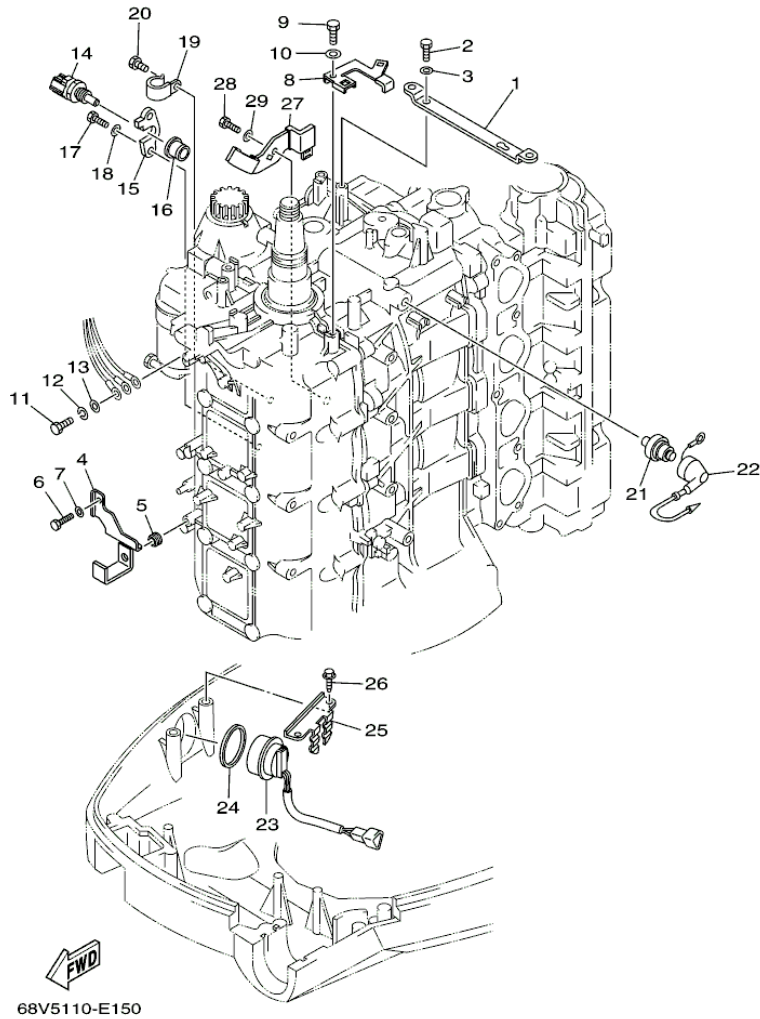

LF115TXR 0405 / ELECTRICAL 3

©2013 Yamaha Motor Corporation, U.S.A. All rights reserved.

Part List

LF115TXR 0405 / ELECTRICAL 3

REF - NO	PART NUMBER	PART NAME	QUANTITY	REMARKS
1	67F-8132G-01-00	PLATE	1	
2	97095-06016-00	BOLT	2	
3	92995-06600-00	WASHER	2	
4	6D8-81528-00-00	CLAMP 1	1	
5	90480-13M24-00	GROMMET	1	
6	97095-06014-00	BOLT	1	
7	92995-06600-00	WASHER	1	
8	68V-82588-10-00	PLATE	1	
9	97095-06012-00	BOLT	1	
10	92995-06600-00	WASHER	1	
11	97095-06020-00	BOLT	1	
12	92995-06100-00	WASHER, SPRING	1	
13	92995-06600-00	WASHER	1	
14	67F-85790-00-00	THERMOSENSOR ASSY	1	
15	67F-85757-00-00	RETAINER	1	
16	68V-85753-00-00	.GASKET, SENDER UNIT	1	
17	97095-06016-00	BOLT	2	
18	92995-06600-00	WASHER	2	
19	90465-06M86-00	CLAMP	1	
20	97095-06010-00	BOLT	1	
21	68V-82504-00-00	OIL PRESSURE SWITCH ASSY	1	
22	68V-81315-00-00	LEAD WIRE ASSY	1	
23	63D-82563-10-00	TRIM & TILT SWITCH ASSY	1	
24	6E5-82587-00-00	GASKET	1	
25	67F-83614-00-00	BRACKET	1	
26	90109-06M86-00	BOLT	2	
27	6D8-8252H-00-00	PLATE, HOLDER	1	
28	97095-06012-00	BOLT	1	
29	92995-06600-00	WASHER	1	

Part Notes

LF115TXR 0405 / ELECTRICAL 3

PART NUMBER	NOTE TEXT
92995-06100-00	OEM: This part number is among the Top 100 Most Popular Marine Maintenance Parts as of August 2013.

©2013 Yamaha Motor Corporation, U.S.A. All rights reserved.