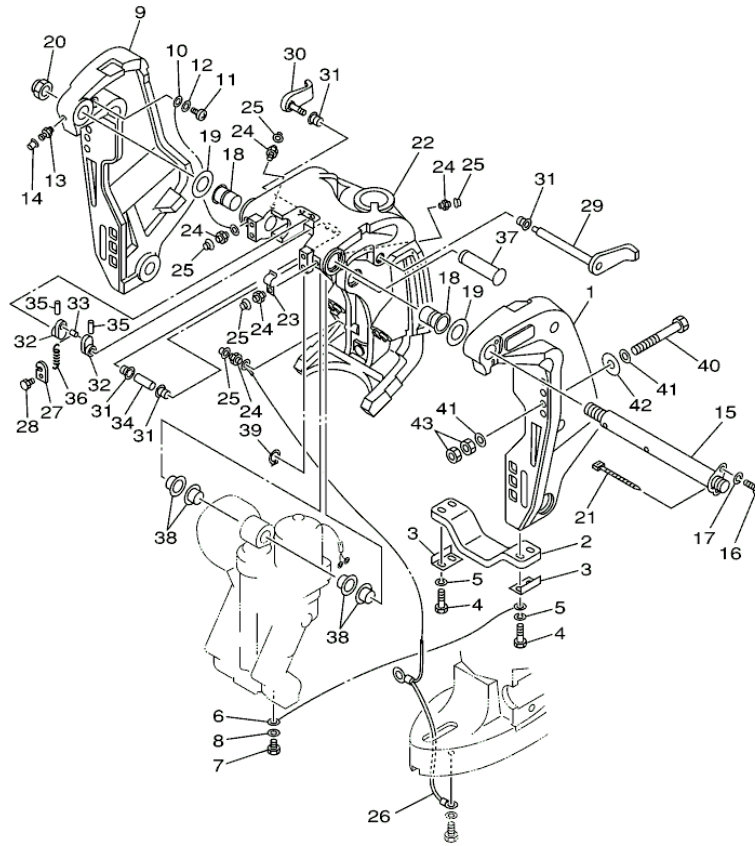

LF115TXR 0405 / BRACKET 1

68V0010-0210

Part List

LF115TXR 0405 / BRACKET 1

REF - NO	PART NUMBER	PART NAME	QUANTITY	REMARKS
1	68V-43111-01-8D	BRACKET, CLAMP 1	1	
2	6G5-45251-02-00	ANODE	1	
3	6G5-44526-00-00	PLATE	2	
4	97095-06030-00	BOLT	4	
5	92995-06100-00	WASHER, SPRING	4	
6	6E5-82148-00-00	WIRE, LEAD 4	1	
7	97095-06010-00	BOLT	1	
8	92995-06600-00	WASHER	1	
9	68V-43112-01-8D	BRACKET, CLAMP 2	1	
10	6E5-82148-00-00	WIRE, LEAD 4	1	
11	97880-06012-00	SCREW, PAN HEAD	1	
12	92990-06600-00	WASHER, PLATE	1	
13	93700-06M03-00	NIPPLE, GREASE	1	
14	663-45119-00-00	CAP, GREASE NIPPLE	1	AP
15	64E-43131-01-00	BOLT, CLAMP BRACKET	1	
16	97095-08020-00	BOLT	1	
17	92995-08100-00	WASHER	1	
18	90386-25M31-00	BUSH	2	
19	90201-26M59-00	WASHER, PLATE	2	
20	90185-22M11-00	NUT, SELF-LOCKING	1	
21	90465-11M10-00	CLAMP	1	
22	64E-43311-20-8D	BRACKET, SWIVEL 1	1	UR X (25.3")
22	64E-43311-10-8D	BRACKET, SWIVEL 1	1	UR L (20.3")
23	90465-08M63-00	CLAMP	1	
24	93700-06M03-00	NIPPLE, GREASE	5	
25	663-45119-00-00	CAP, GREASE NIPPLE	5	AP
26	68V-82149-30-00	WIRE, LEAD 3	1	UR X (25.3")
26	66K-82149-00-00	WIRE, LEAD 3	1	UR L (20.3")
27	66T-43144-00-00	HOOK, SPRING	1	
28	97095-06010-00	BOLT	1	
29	6G5-43181-02-00	LEVER, TILT STOP 1	1	
30	6G5-43185-02-00	LEVER, TILT STOP 2	1	
31	90386-10M16-00	BUSH	4	
32	6G5-43148-00-00	COLLAR, DISTANCE	2	
33	90249-06M19-00	PIN	1	
34	90387-10M05-00	COLLAR	1	
35	91690-30020-00	PIN, SPRING	2	
36	90506-14M24-00	SPRING, TENSION	1	
37	64E-43126-00-00	PIN, UPPER SHOCK MOUNT	1	
38	90386-22M98-00	BUSH	4	
39	93410-22M11-00	CIRCLIP	1	
40	90101-12M77-00	BOLT (L:150MM)	2	UR
40	90101-12M05-00	BOLT (L:130MM)	4	UR
41	90201-13M01-00	WASHER, PLATE	8	
42	90201-12M05-00	WASHER, PLATE	4	
43	95380-12600-00	NUT	8	

Part Notes

LF115TXR 0405 / BRACKET 1

PART NUMBER	NOTE TEXT
6G5-45251-02-00	OEM: This part number is among the Top 100 Most Popular Marine Maintenance Parts as of August 2013.
92995-06100-00	OEM: This part number is among the Top 100 Most Popular Marine Maintenance Parts as of August 2013.