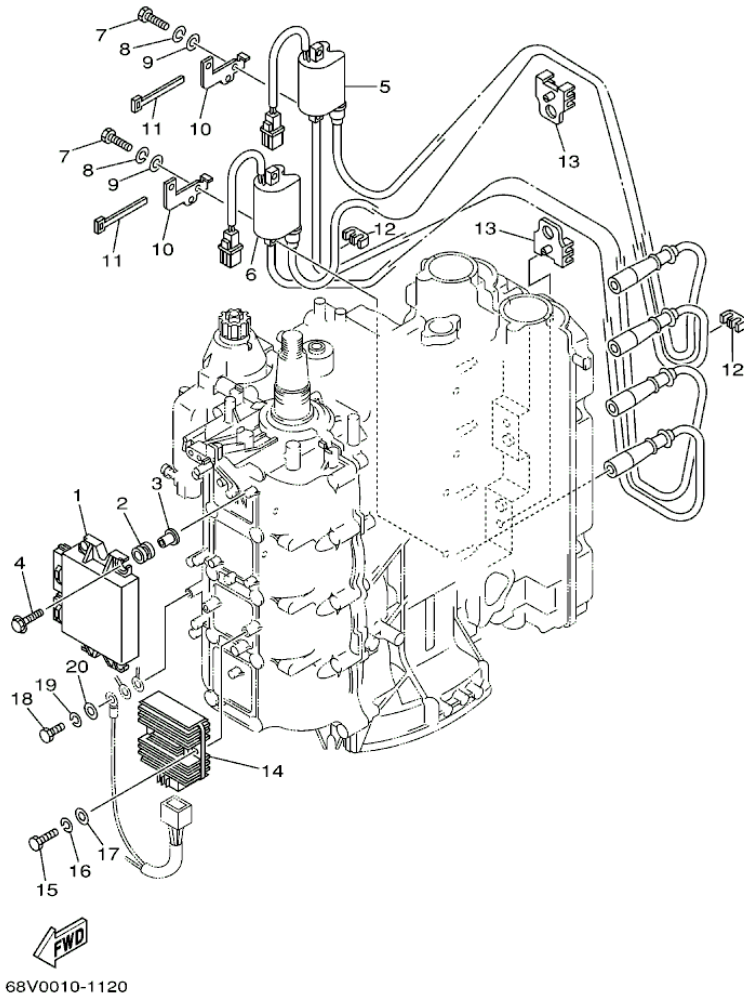

LF115TXR 0405 / ELECTRICAL 1

©2013 Yamaha Motor Corporation, U.S.A. All rights reserved.

Part List

LF115TXR 0405 / ELECTRICAL 1

REF - NO	PART NUMBER	PART NAME	QUANTITY	REMARKS
1	68V-8591A-40-00	ENGINE CONTROL UNIT ASSY	1	
2	68V-82317-00-00	DAMPER, IGNITION COIL	4	
3	90387-06119-00	COLLAR	4	
4	90119-06M59-00	BOLT, WITH WASHER	4	
5	68V-82310-00-00	IGNITION COIL ASSY	1	
6	68V-82310-10-00	IGNITION COIL ASSY	1	
7	97095-06025-00	BOLT	4	
8	92995-06100-00	WASHER, SPRING	4	
9	92995-06600-00	WASHER	4	
10	68V-82388-00-00	PLATE	2	
11	90464-06001-00	CLAMP	2	
12	67F-82361-00-00	CLAMP, CORD	2	
13	67F-82362-00-00	CLAMP, CORD 2	2	
14	68V-81960-00-00	RECTIFIER & REGULATOR ASSY	1	
15	97095-06025-00	BOLT	2	
16	92995-06100-00	WASHER, SPRING	2	
17	92995-06600-00	WASHER	2	
18	97095-06020-00	BOLT	1	
19	92995-06100-00	WASHER, SPRING	1	
20	92995-06600-00	WASHER	1	

Part Notes

LF115TXR 0405 / ELECTRICAL 1

PART NUMBER	NOTE TEXT
92995-06100-00	OEM: This part number is among the Top 100 Most Popular Marine Maintenance Parts as of August 2013.
92995-06100-00	OEM: This part number is among the Top 100 Most Popular Marine Maintenance Parts as of August 2013.
92995-06100-00	OEM: This part number is among the Top 100 Most Popular Marine Maintenance Parts as of August 2013.

©2013 Yamaha Motor Corporation, U.S.A. All rights reserved.