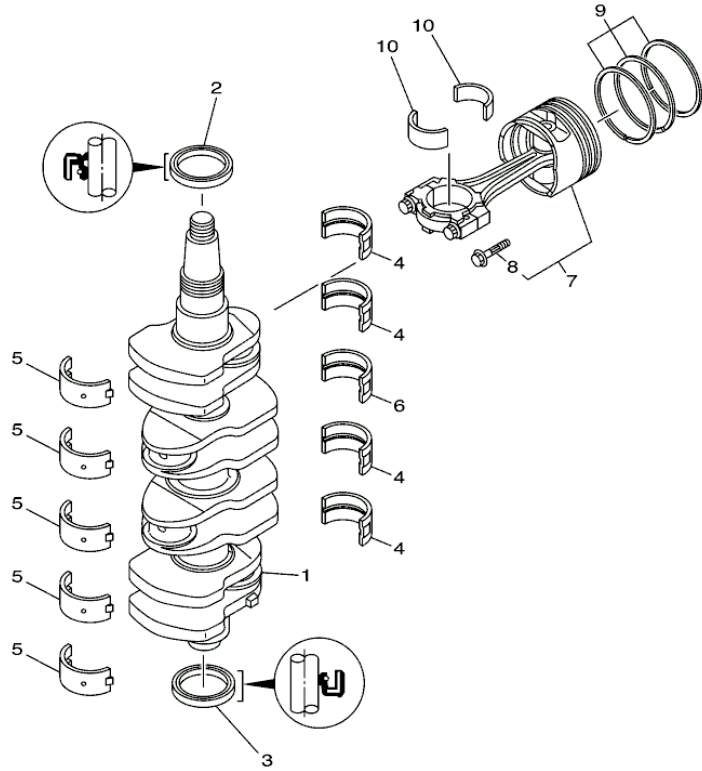

LF115TXR 0405 / CRANKSHAFT PISTON

68V0010-0031

Part List

LF115TXR 0405 / CRANKSHAFT PISTON

REF - NO	PART NUMBER	PART NAME	QUANTITY	REMARKS
1	68V-11411-00-00	CRANKSHAFT	1	
2	93102-48009-00	.OIL SEAL	1	
3	93101-48002-00	.OIL SEAL	1	
4	67F-11416-00-00	PLANE BEARING, CRANKSHAFT 1	4	UR GREEN
4	67F-11416-20-00	PLANE BEARING, CRANKSHAFT 1	4	UR RED
4	67F-11416-10-00	PLANE BEARING, CRANKSHAFT 1	4	UR BLUE
5	67F-11417-00-00	PLANE BEARING, CRANKSHAFT 2	5	UR YELLOW
5	67F-11417-30-00	PLANE BEARING, CRANKSHAFT 2	5	UR RED
5	67F-11417-20-00	PLANE BEARING, CRANKSHAFT 2	5	UR BLUE
5	67F-11417-10-00	PLANE BEARING, CRANKSHAFT 2	5	UR GREEN
6	67F-11418-00-00	PLANE BEARING, CRANKSHAFT 3	1	UR GREEN
6	67F-11418-20-00	PLANE BEARING, CRANKSHAFT 3	1	UR RED
6	67F-11418-10-00	PLANE BEARING, CRANKSHAFT 3	1	UR BLUE
7	68V-W1164-11-00	PISTON/CON-ROD ASSY (0.25MM OS)	4	AP
7	68V-W1164-01-00	PISTON/CON-ROD ASSY (STD)	4	
8	K1C-A3275-00-00	.BOLT, CONNECTING ROD	2	
9	6D8-11604-01-00	PISTON RING SET (0.25MM O/S)	4	AP
9	6D8-11603-01-00	PISTON RING SET (STD)	4	
10	68V-11656-00-00	PLANE BEARING, CONNECTING ROD	8	UR YELLOW
10	68V-11656-30-00	PLANE BEARING, CONNECTING ROD	8	UR RED
10	68V-11656-20-00	PLANE BEARING, CONNECTING ROD	8	UR BLUE
10	68V-11656-10-00	PLANE BEARING, CONNECTING ROD	8	UR GREEN