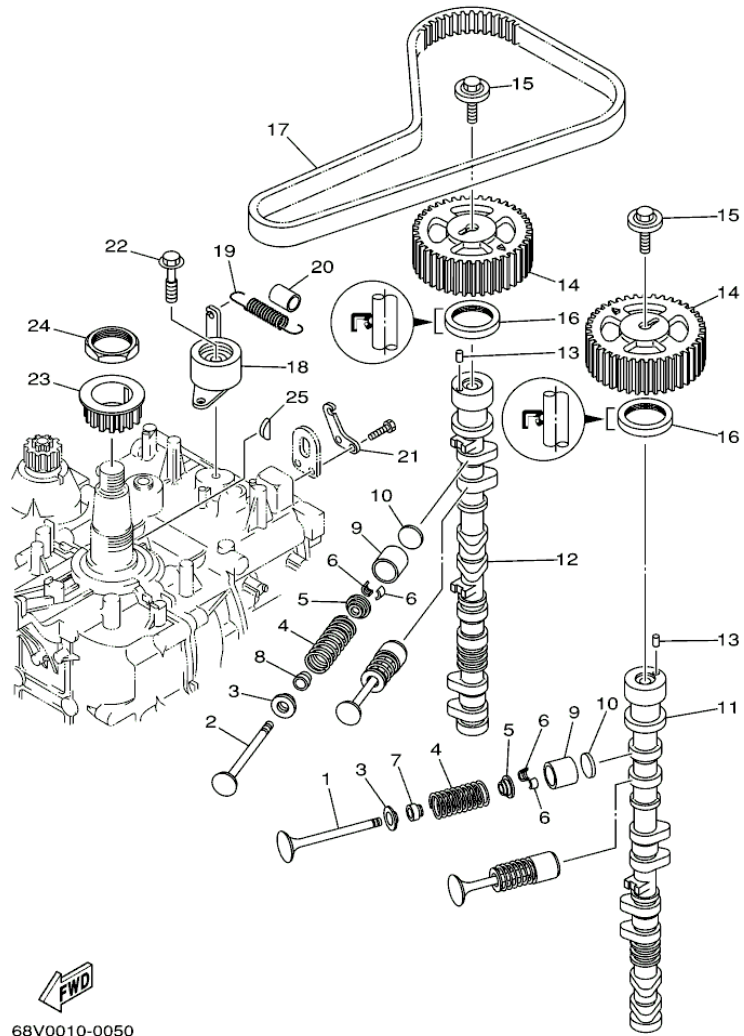

LF115TXR 0405 / VALVE

68V0010-0050

©2013 Yamaha Motor Corporation, U.S.A. All rights reserved.

Part List

LF115TXR 0405 / VALVE

REF - NO	PART NUMBER	PART NAME	QUANTITY	REMARKS
1	68V-12111-00-00	VALVE, INTAKE	8	
2	68V-12121-00-00	VALVE, EXHAUST	8	
3	67F-12116-00-00	SEAT, VALVE SPRING	16	
4	67F-12114-00-00	SPRING, VALVE OUTER	16	
5	67F-12117-00-00	RETAINER, VALVE SPRING	16	
6	67F-12118-00-00	COTTER, VALVE	32	
7	K0A-A3721-00-00	SEAL, VALVE STEM	8	
8	K0A-A3722-00-00	SEAL, VALVE STEM 2	8	
9	67F-12153-00-00	LIFTER, VALVE	16	
10	67F-12168-00-00	PAD, ADJUSTING (2.000)	16	UR
10	67F-12169-N0-00	PAD, ADJUSTING (3.300)	16	UR
10	67F-12168-20-00	PAD, ADJUSTING (2.050)	16	UR
10	67F-12168-30-00	PAD, ADJUSTING (2.075)	16	UR
10	67F-12168-40-00	PAD, ADJUSTING (2.100)	16	UR
10	67F-12168-50-00	PAD, ADJUSTING (2.125)	16	UR
10	67F-12168-60-00	PAD, ADJUSTING (2.150)	16	UR
10	67F-12168-70-00	PAD, ADJUSTING (2.175)	16	UR
10	67F-12168-80-00	PAD, ADJUSTING (2.200)	16	UR
10	67F-12168-A0-00	PAD, ADJUSTING (2.225)	16	UR
10	67F-12168-B0-00	PAD, ADJUSTING (2.250)	16	UR
10	67F-12168-C0-00	PAD, ADJUSTING (2.275)	16	UR
10	67F-12168-D0-00	PAD, ADJUSTING (2.300)	16	UR
10	67F-12168-E0-00	PAD, ADJUSTING (2.325)	16	UR
10	67F-12168-F0-00	PAD, ADJUSTING (2.350)	16	UR
10	67F-12168-G0-00	PAD, ADJUSTING (2.375)	16	UR
10	67F-12168-H0-00	PAD, ADJUSTING (2.400)	16	UR
10	67F-12168-J0-00	PAD, ADJUSTING (2.425)	16	UR
10	67F-12168-K0-00	PAD, ADJUSTING (2.450)	16	UR
10	67F-12168-L0-00	PAD, ADJUSTING (2.475)	16	UR
10	67F-12168-M0-00	PAD, ADJUSTING (2.500)	16	UR
10	67F-12168-N0-00	PAD,ADJUSTING (2.525)	16	UR
10	67F-12168-P0-00	PAD, ADJUSTING (2.550)	16	UR
10	67F-12168-R0-00	PAD, ADJUSTING (2.575)	16	UR
10	67F-12168-S0-00	PAD, ADJUSTING (2.600)	16	UR
10	67F-12168-T0-00	PAD, ADJUSTING (2.625)	16	UR
10	67F-12168-U0-00	PAD, ADJUSTING (2.650)	16	UR
10	67F-12168-V0-00	PAD, ADJUSTING (2.675)	16	UR
10	67F-12168-W0-00	PAD, ADJUSTING (2.700)	16	UR
10	67F-12168-X0-00	PAD, ADJUSTING (2.725)	16	UR
10	67F-12168-Y0-00	PAD, ADJUSTING (2.750)	16	UR
10	67F-12169-00-00	PAD, ADJUSTING (2.775)	16	UR
10	67F-12169-10-00	PAD, ADJUSTING (2.800)	16	UR
10	67F-12169-20-00	PAD, ADJUSTING (2.825)	16	UR
10	67F-12169-30-00	PAD, ADJUSTING (2.850)	16	UR
10	67F-12169-40-00	PAD, ADJUSTING (2.875)	16	UR
10	67F-12169-50-00	PAD, ADJUSTING (2.900)	16	UR
10	67F-12169-60-00	PAD, ADJUSTING (2.925)	16	UR
10	67F-12169-70-00	PAD, ADJUSTING (2.950)	16	UR
10	67F-12169-80-00	PAD, ADJUSTING (2.975)	16	UR
10	67F-12169-A0-00	PAD, ADJUSTING (3.000)	16	UR
10	67F-12169-B0-00	PAD, ADJUSTING (3.025)	16	UR
10	67F-12169-C0-00	PAD, ADJUSTING (3.050)	16	UR
10	67F-12169-D0-00	PAD, ADJUSTING (3.075)	16	UR