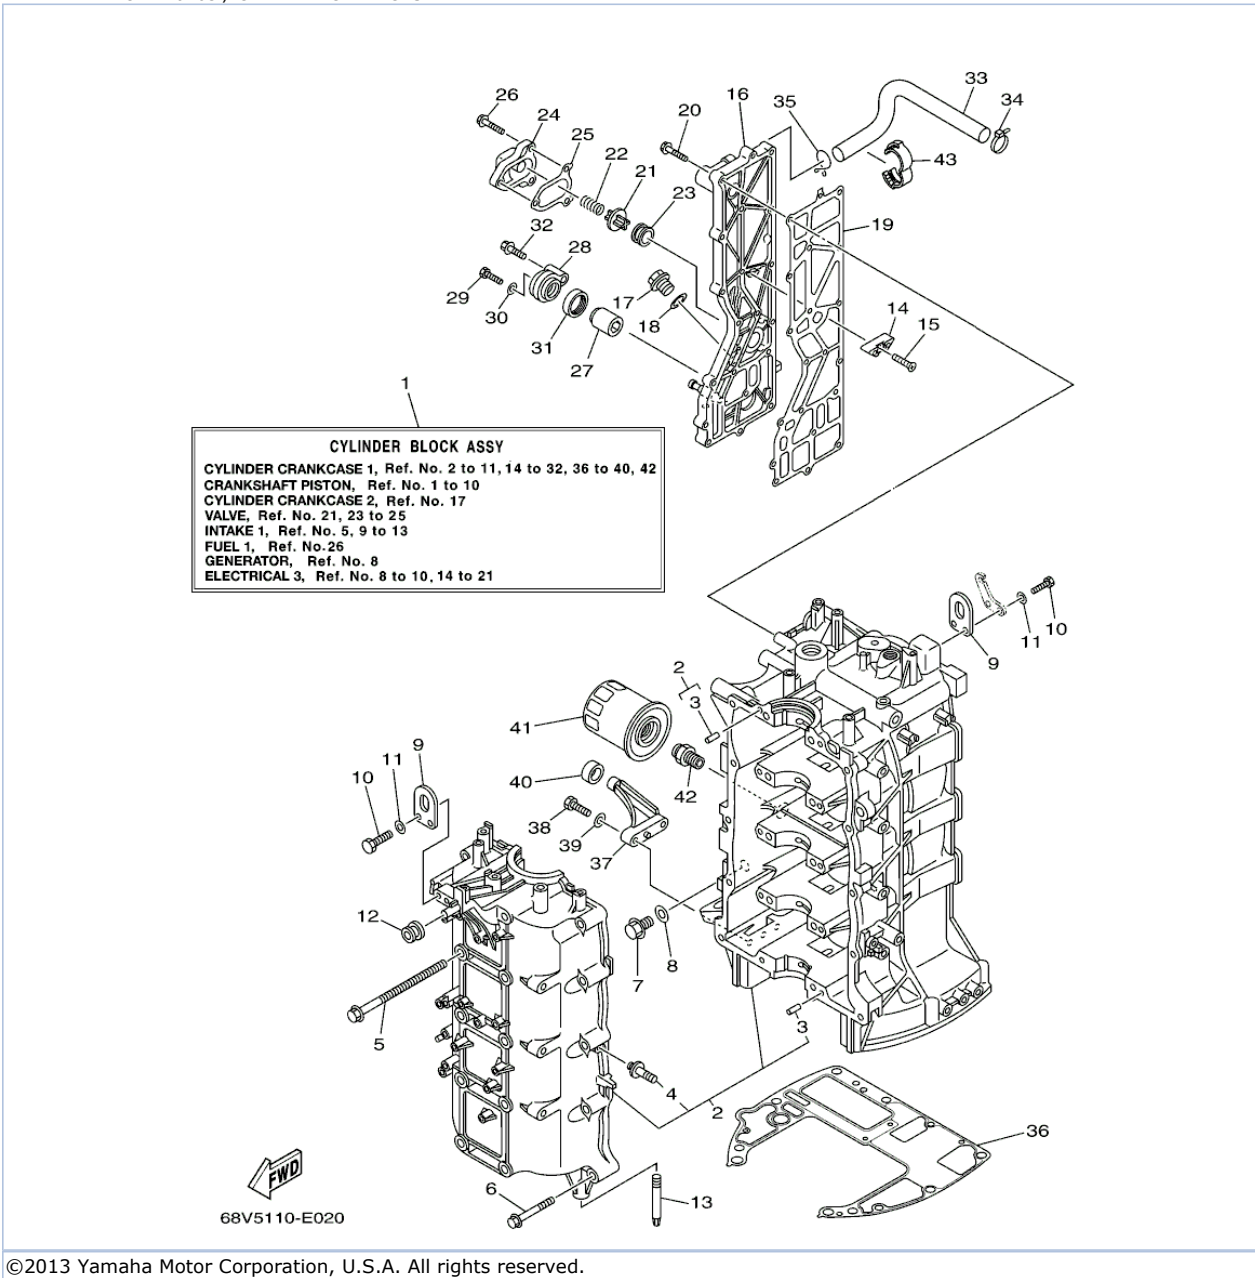

LF115TXR 0405 / CYLINDER CRANKCASE 1

Part List

LF115TXR 0405 / CYLINDER CRANKCASE 1

REF - NO	PART NUMBER	PART NAME	QUANTITY	REMARKS
1	68V-W009B-06-1S	CYLINDER BLOCK ASSY	1	
2	68V-15100-02-1S	CRANKCASE ASSY	1	
3	93606-12019-00	.PIN, DOWEL	10	
4	68V-44581-01-00	.BOLT	1	
5	90119-10M88-00	BOLT, WITH WASHER	10	
6	90119-08M66-00	BOLT, WITH WASHER	10	
7	90340-14M06-00	PLUG, STRAIGHT SCREW	1	
8	90430-14115-00	.GASKET	1	
9	62Y-11119-00-00	HANGER, ENGINE	2	
10	97095-06020-00	BOLT	4	
11	92995-06600-00	WASHER	4	
12	90480-12072-00	GROMMET	1	
13	67F-15142-00-00	GUIDE 1	2	
14	6E5-11325-00-00	ANODE	3	
15	98780-04016-00	SCREW, FLAT HEAD	3	
16	6D8-41113-00-1S	OUTER COVER, EXHAUST	1	
17	90340-18M09-00	PLUG, STRAIGHT SCREW	1	
18	90430-18130-00	.GASKET	1	
19	6D8-41114-A0-00	.GASKET, EXHAUST OUTER COVER	1	
20	90119-06MA4-00	BOLT, WITH WASHER	18	
21	6G5-12416-00-00	VALVE, PRESSURE CONTROL	1	
22	90501-16M11-00	SPRING, COMPRESSION	1	
23	90480-20M05-00	GROMMET	1	
24	67F-1246A-01-1S	COVER 1	1	
25	67F-12435-A0-00	.GASKET	1	
26	90119-06MA2-00	BOLT, WITH WASHER	3	
27	68V-11325-01-00	ANODE	1	
28	69J-11327-00-94	COVER, ANODE	1	
29	97075-06020-00	BOLT	1	
30	92995-06600-00	WASHER	1	
31	67F-11328-00-00	.GROMMET, ANODE	1	
32	97575-08540-00	BOLT, WITH WASHER	1	
33	67F-1243A-00-00	HOSE 1	1	
34	90465-11M10-00	CLAMP	1	
35	90467-20M15-00	CLIP	1	
36	68V-11351-00-00	.GASKET, CYLINDER	1	
37	67F-42761-00-94	STOPPER	2	
38	97095-06025-00	BOLT	4	
39	92995-06600-00	WASHER	4	
40	68F-44533-00-00	DAMPER, UPPER MOUNT RUBBER	2	
41	5GH-13440-00-00	ELEMENT ASSY, OIL CLEANER	1	
42	90401-20145-00	BOLT, UNION	1	
43	90464-16001-00	CLAMP	1	

Part Notes

LF115TXR 0405 / CYLINDER CRANKCASE 1

PART NUMBER		NOTE TEXT
90480-12072-00		OEM: GROMMET used on F115TLR and F/LF115TXR 0410 Production and Earlier
90480-20M05-00		OEM: This part number is among the Top 100 Most Popular Marine Maintenance Parts as of August 2013.