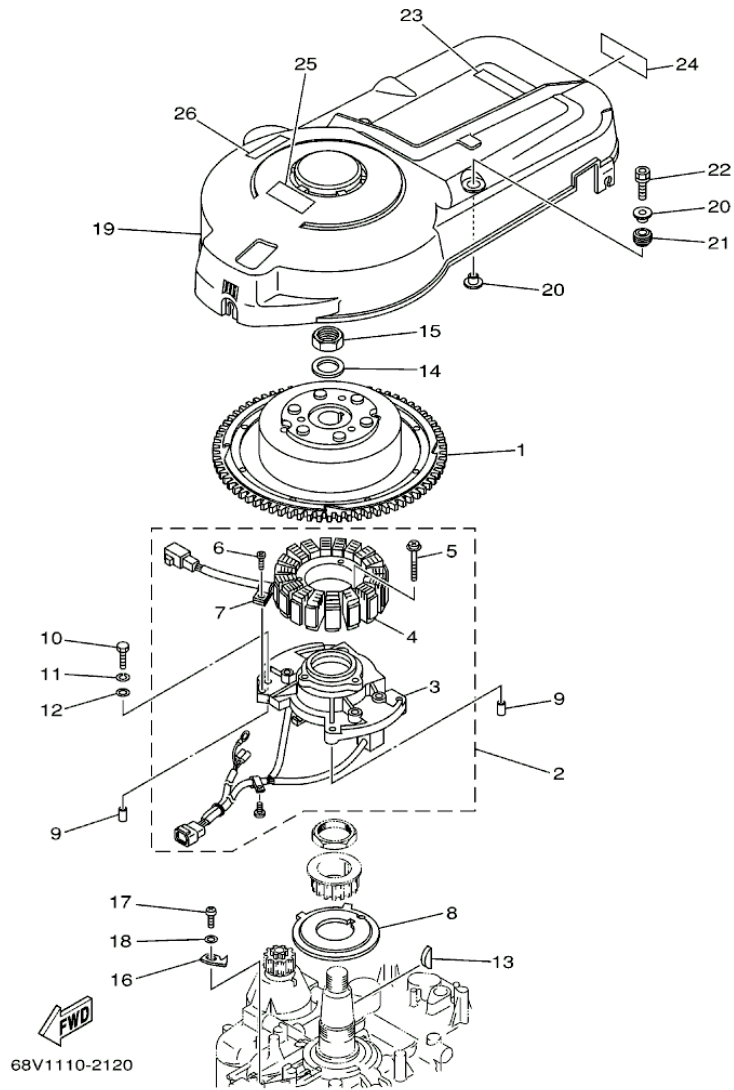

LF115TXR 0405 / GENERATOR

©2013 Yamaha Motor Corporation, U.S.A. All rights reserved.

Part List

LF115TXR 0405 / GENERATOR

REF - NO	PART NUMBER	PART NAME	QUANTITY	REMARKS
1	68V-81450-00-00	ROTOR ASSY	1	
2	68V-81460-00-00	BASE ASSY	1	
3	68V-85580-00-00	.COIL, PULSER	1	
4	68V-81410-00-00	.STATOR ASSY	1	
5	63D-81345-20-00	.SCREW, WITH WASHER (M6X30)	3	
6	97607-04110-00	.SCREW,WITH WASHER	1	
7	445-81328-20-00	.CLAMP	1	
8	68V-81673-00-00	ROTOR	1	
9	99530-08012-00	PIN, DOWEL	2	
10	97095-06030-00	BOLT	4	
11	92995-06100-00	WASHER, SPRING	4	
12	92995-06600-00	WASHER	4	
13	90280-04M08-00	KEY, WOODRUFF	1	
14	90201-24014-00	WASHER, PLATE	1	
15	90179-24002-00	NUT	1	
16	6D8-81332-00-00	PLATE, TIMING	1	
17	97885-06010-00	SCREW, PAN HEAD	1	
18	92995-06600-00	WASHER	1	
19	67F-81337-01-00	COVER, FLYWHEEL	1	
20	90387-06M71-00	COLLAR	4	
21	90480-15M31-00	GROMMET	2	
22	90119-06M92-00	BOLT, WITH WASHER	2	
23	67F-12138-40-00	MARK, CAUTION	1	
24	68V-13437-41-00	MARK, CAUTION	1	
25	6A1-83625-41-00	MARK 5	1	
26	6K1-83623-41-00	MARK 3	1	LF115

Part Notes

LF115TXR 0405 / GENERATOR

PART NUMBER	NOTE TEXT
92995-06100-00	OEM: This part number is among the Top 100 Most Popular Marine Maintenance Parts as of August 2013.

©2013 Yamaha Motor Corporation, U.S.A. All rights reserved.