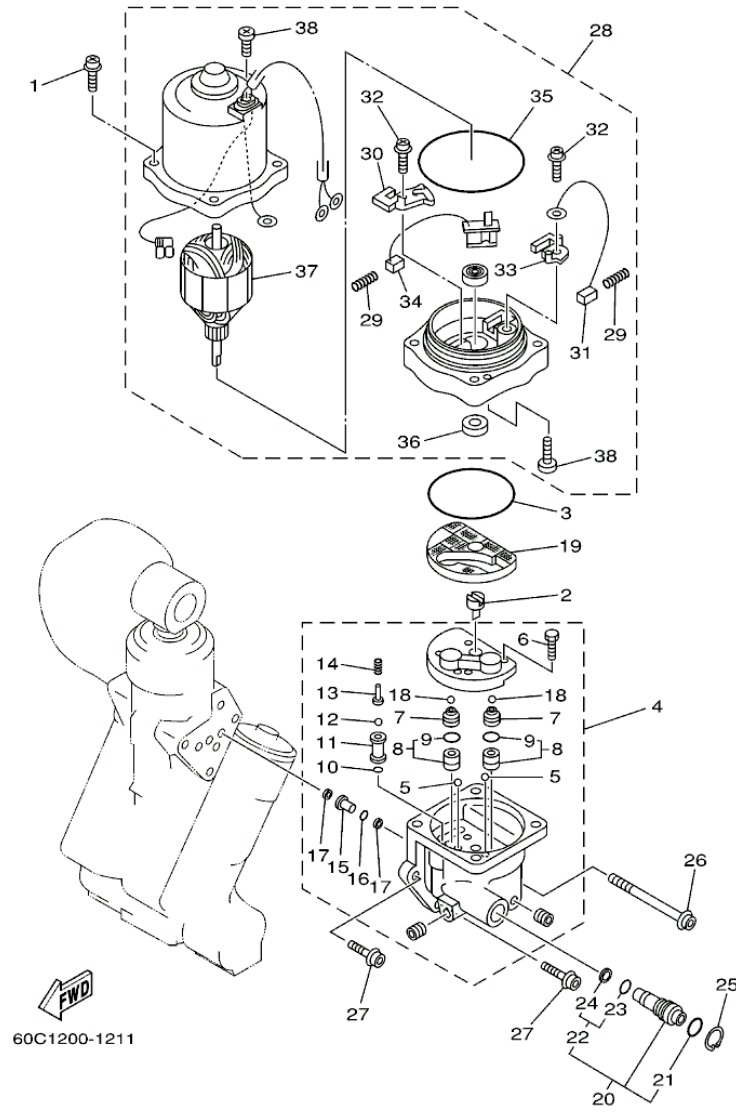

LF115TXR 0405 / POWER TRIM & TILT ASSY 2

©2013 Yamaha Motor Corporation, U.S.A. All rights reserved.

Part List

LF115TXR 0405 / POWER TRIM & TILT ASSY 2

REF - NO	PART NUMBER	PART NAME	QUANTITY	REMARKS
1	64E-4388E-10-00	BOLT ,SCREW (L:14MM)	4	
2	64E-43831-00-00	CONNECTOR, SHAFT	1	
3	64E-43868-00-00	O-RING	1	
4	68V-43830-00-00	GEAR PUMP ASSY	1	
5	72X-43858-00-00	.BALL	2	
6	64E-43843-00-00	.SCREW, VALVE LOCK	4	
7	64E-43841-00-00	.PISTON, SHUTTLE	2	
8	64E-43802-00-00	.VALVE SUB ASSY	2	
9	6E5-43896-00-00	..O-RING	1	
10	6G5-43863-00-00	.O-RING	1	
11	66Y-43851-00-00	.SEAT, RELIEF VALVE	1	
12	64E-43858-00-00	.BALL	1	
13	64E-43859-00-00	.PIN, VALVE SUPPORT	1	
14	68V-43855-00-00	.SPRING, UP RELIEF	1	
15	64E-43850-00-00	.VALVE SUB ASSY	1	
16	64E-43865-00-00	.O-RING	1	
17	64E-43816-00-00	.FILTER 1	2	
18	64E-43858-00-00	.BALL	2	
19	64E-43817-10-00	FILTER 2	1	
20	64E-43860-00-00	MANUAL VALVE SUB-ASSY	1	
21	72X-85075-L0-00	.O-RING	1	
22	64E-43827-00-00	.RING SET	1	
23	64E-4387A-00-00	..O-RING	1	
24	64E-43873-00-00	..RING, BACK UP	1	
25	64E-43875-00-00	RING, SNAP	1	
26	64E-43879-10-00	SCREW, WITH WASHER	1	
27	64E-43879-00-00	SCREW, WITH WASHER	2	
28	68V-43880-01-00	MOTOR ASSY	1	
29	6H1-4386K-10-00	.SPRING, BRUSH	2	
30	64E-4380J-00-00	.HOLDER, BRUSH	1	
31	64E-43891-00-00	.BRUSH 1	1	
32	97607-04310-00	.SCREW,WITH WASHER	2	
33	64E-4380F-00-00	.HOLDER, BRUSH 2	1	
34	64E-43892-00-00	.BREAKER COMP (BRUSH 2)	1	
35	6G5-43865-00-00	.O-RING	1	
36	93102-08M43-00	.OIL SEAL	1	
37	64E-43805-00-00	.ARMATURE ASSY	1	
38	64E-43843-10-00	.SCREW, VALVE LOCK	3