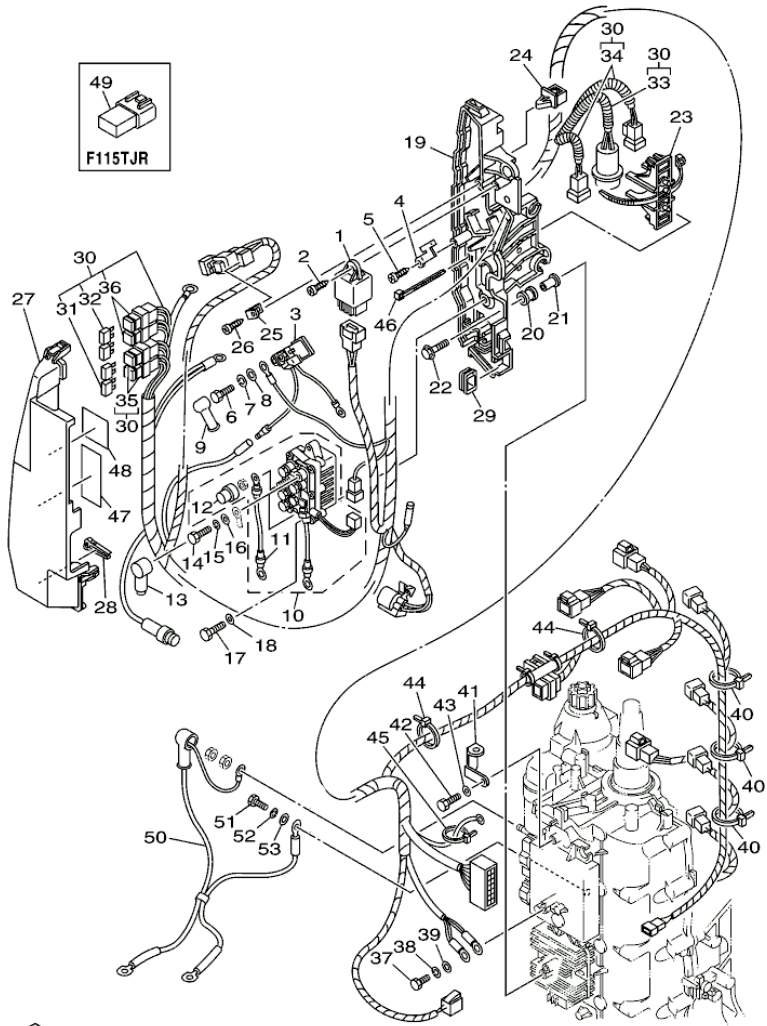

LF115TXR 0405 / ELECTRICAL 2

68V5110-E140

©2013 Yamaha Motor Corporation, U.S.A. All rights reserved.

Part List

LF115TXR 0405 / ELECTRICAL 2

REF - NO	PART NUMBER	PART NAME	QUANTITY	REMARKS
1	68V-81950-00-00	RELAY ASSY	1	
2	97780-60625-00	SCREW, TAPPING	1	
3	68V-8194A-00-00	RELAY	1	
4	68V-81953-00-00	STAY, RELAY	1	
5	97780-60620-00	SCREW, TAPPING	1	
6	97095-06010-00	BOLT	2	
7	92995-06100-00	WASHER, SPRING	2	
8	92995-06600-00	WASHER	2	
9	6G5-82119-00-00	COVER, LEAD WIRE	2	
10	68V-8195B-01-00	RELAY ASSY	1	
11	68V-81949-00-00	.WIRE, LEAD	1	
12	68V-82532-00-00	.CAP	1	
13	682-82119-01-00	COVER, LEAD WIRE	2	
14	97095-06010-00	BOLT	2	
15	92995-06100-00	WASHER, SPRING	2	
16	92995-06600-00	WASHER	2	
17	97013-06020-00	BOLT	2	
18	92903-06600-00	WASHER, PLATE	2	
19	68V-81948-02-00	BRACKET	1	
20	6A0-82317-00-00	DAMPER, IGNITION COIL	5	
21	90387-06119-00	COLLAR	5	
22	90119-06M59-00	BOLT, WITH WASHER	5	
23	68V-82594-00-00	CLAMP	1	
24	90464-12M58-00	CLAMP	1	
25	68V-85548-00-00	HOLDER	1	
26	97780-60620-00	SCREW, TAPPING	1	
27	68V-81942-03-00	COVER	1	
28	67F-2812A-00-00	.PULLER, FUSE	1	
29	6D8-81518-00-00	GROMMET	1	
30	68V-82590-41-00	WIRE HARNESS ASSY	1	
31	67F-82151-00-00	.FUSE (20A)	4	
32	67F-82151-10-00	.FUSE (30A)	4	
33	90447-10003-00	.TUBE	1	
34	90447-07007-00	.TUBE	2	
35	67F-8215B-10-00	.CAP (YELLOW)	2	
36	67F-8215B-20-00	.CAP (GREEN)	2	
37	97095-06020-00	BOLT	1	
38	92995-06100-00	WASHER, SPRING	1	
39	92995-06600-00	WASHER	1	
40	90465-13M18-00	CLAMP	8	
41	6D8-82581-00-00	STAY, CORD CLAMP	1	
42	97095-06014-00	BOLT	1	
43	92995-06600-00	WASHER	1	
44	90465-11M52-00	CLAMP	2	
45	90465-13M18-00	CLAMP	1	
46	90465-13M18-00	CLAMP	2	
47	68V-81919-00-00	GRAPHIC, REGULATOR	1	
48	68V-81919-10-00	GRAPHIC, REGULATOR	1	
49	68V-82582-10-00	COVER, WIRE HARNESS	1	F115TJR
50	68V-82105-00-00	BATTERY CABLE	1	
51	97013-06020-00	BOLT	1	
52	92903-06100-00	WASHER, SPRING	1	
53	92903-06600-00	WASHER, PLATE	1