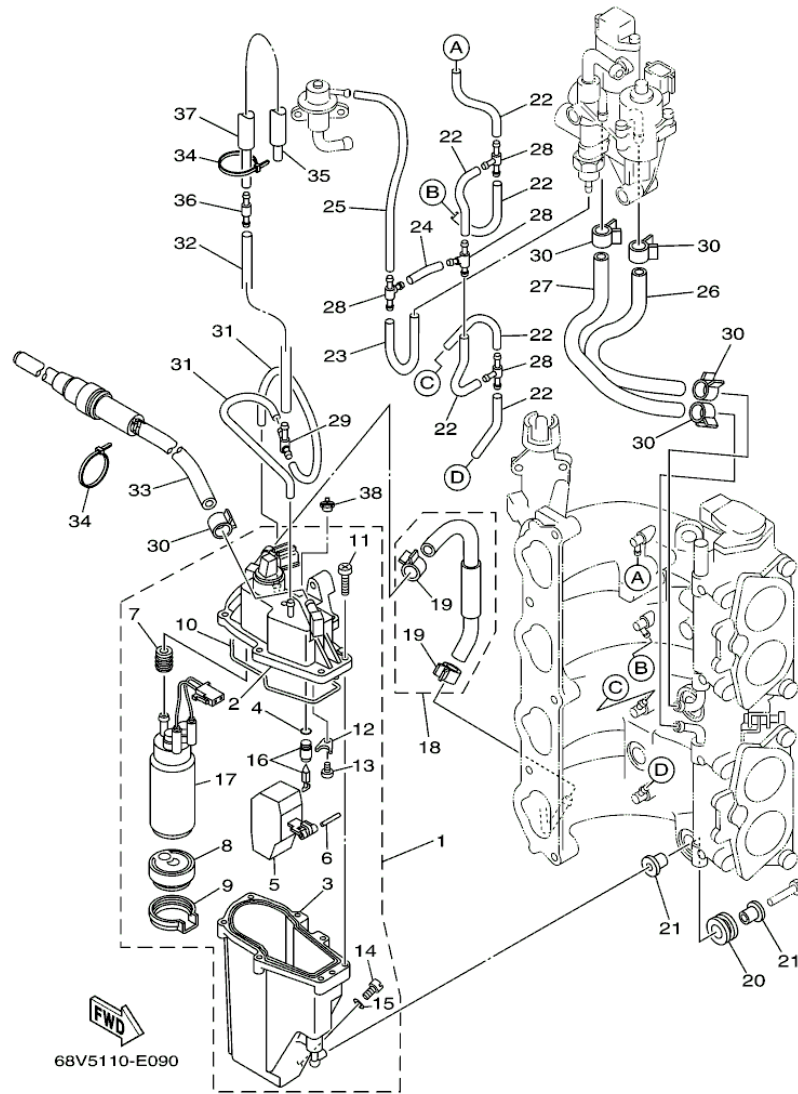

LF115TXR 0405 / FUEL INJECTION PUMP

©2013 Yamaha Motor Corporation, U.S.A. All rights reserved.

Part List

LF115TXR 0405 / FUEL INJECTION PUMP

REF - NO	PART NUMBER	PART NAME	QUANTITY	REMARKS
1	68V-14180-02-00	FLOAT CHAMBER ASSY	1	
2	68V-14182-01-00	.COVER, FLOAT CHAMBER	1	
3	68V-14181-00-00	.BODY, FLOAT CHAMBER 1	1	
4	68V-13769-00-00	.O-RING	1	
5	68V-14985-00-00	.FLOAT	1	
6	68V-14386-00-00	.PIN, FLOAT	1	
7	68V-13781-10-00	.DAMPER, PUMP	1	
8	68V-13915-00-00	.FILTER	1	
9	68V-13784-00-00	.COVER, PUMP	1	
10	68V-14984-00-00	.GASKET, FLOAT CHAMBER	1	
11	68V-14567-00-00	.SCREW	7	
12	68V-14255-00-00	.PLATE	1	
13	68V-14592-00-00	.SCREW	1	
14	68V-14191-00-00	.PLUG, DRAIN	1	
15	68V-14126-00-00	.GASKET	1	
16	68V-14546-00-00	.VALVE, NEEDLE	1	
17	68V-13907-02-00	.FUEL PUMP COMP	1	
18	68V-14807-00-00	HOSE COMP.	1	
19	68V-24387-00-00	.CLIP	2	
20	68V-13593-00-00	DAMPER	3	
21	68V-13716-00-00	COLLAR	6	
22	68V-13542-00-00	HOSE, VACUUM SENSING 1	6	
23	68V-13533-00-00	.HOSE, VACUUM SENSING 4	1	
24	68V-13544-00-00	HOSE, VACUUM SENSING 2	1	
25	68V-13532-00-00	HOSE, VACUUM SENSING 3	1	
26	68V-13545-00-00	HOSE 1	1	
27	68V-13546-00-00	HOSE 2	1	
28	68V-24377-00-00	PIPE, JOINT 2	4	
29	68V-24379-00-00	PIPE, JOINT 4	1	
30	68V-13577-00-00	CLIP	5	
31	68V-13534-00-00	HOSE, VACUUM SENSING 5	2	
32	68V-13547-01-00	HOSE 3	1	
33	68V-24502-01-00	FILTER, FUEL	1	
34	68V-2481H-00-00	CLAMP	2	
35	68V-13535-00-00	HOSE, VACUUM SENSING 5	1	
36	68V-13490-01-00	RELIEF VALVE ASSY	1	
37	68V-13543-01-00	HOSE, AIR	1	
38	69J-14225-00-00	CAP	1	

Part Notes

LF115TXR 0405 / FUEL INJECTION PUMP

PART NUMBER	NOTE TEXT
68V-14984-00-00	OEM: This part number is among the Top 100 Most Popular Marine Maintenance Parts as of August 2013.

©2013 Yamaha Motor Corporation, U.S.A. All rights reserved.