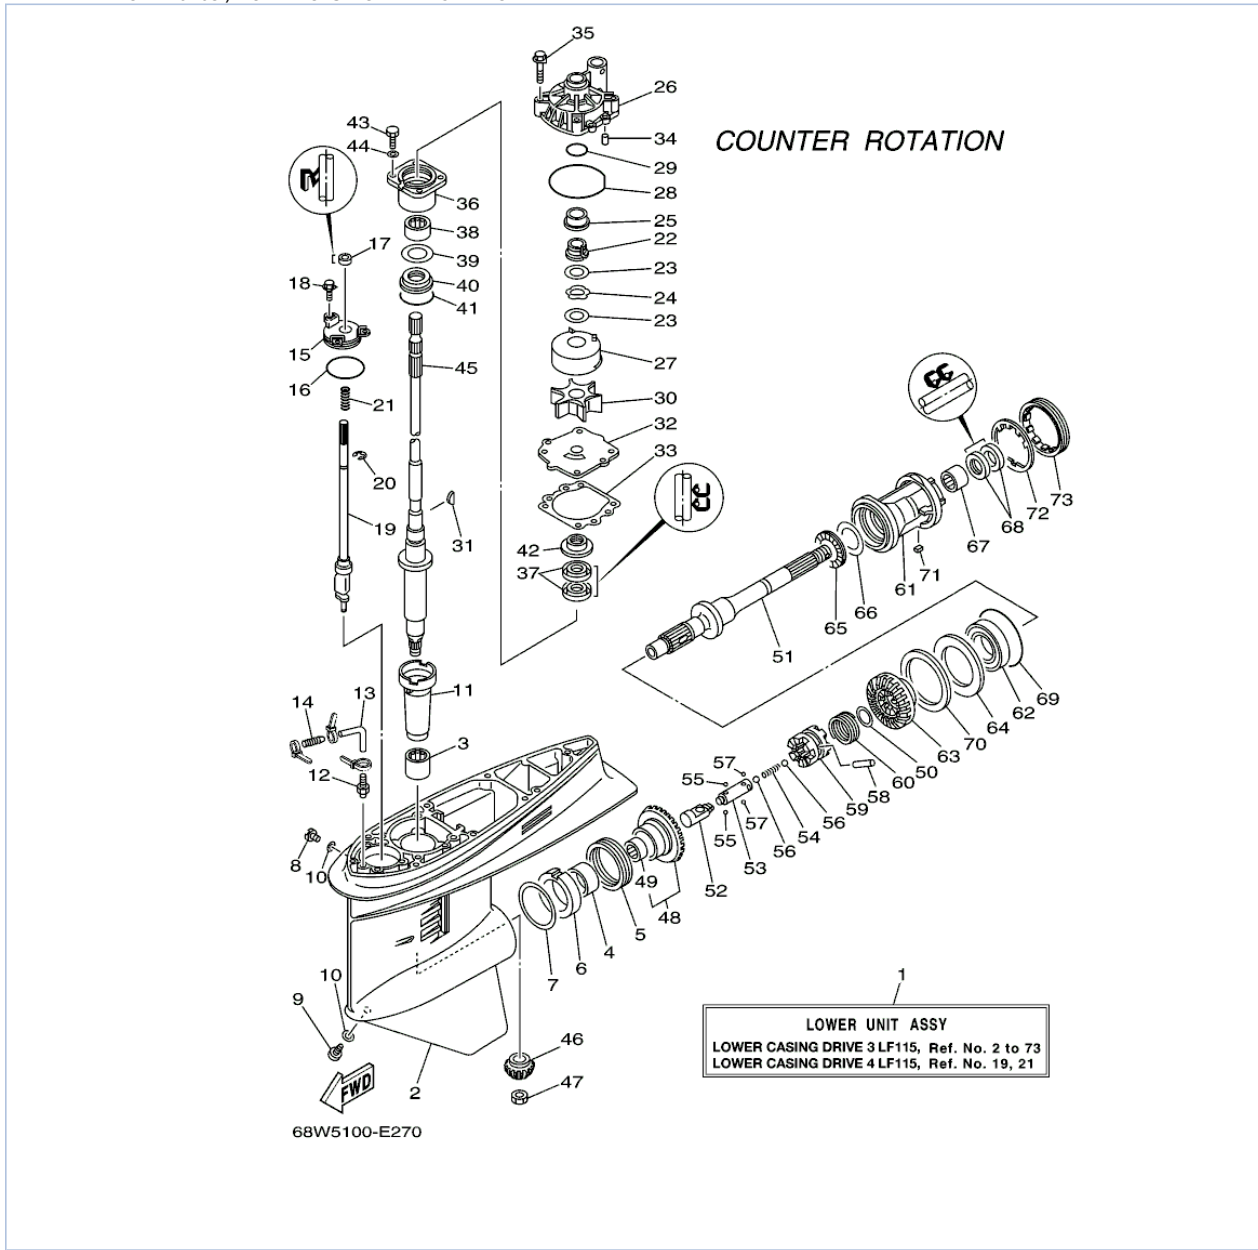

LF115TXR 0405 / LOWER CASING DRIVE 3 LF115

©2013 Yamaha Motor Corporation, U.S.A. All rights reserved.

Part List

LF115TXR 0405 / LOWER CASING DRIVE 3 LF115

REF - NO	PART NUMBER	PART NAME	QUANTITY	REMARKS
1	68W-45300-32-8D	LOWER UNIT ASSY	1	X (25.3"), LH
2	6E5-45301-05-8D	CASING, LOWER	1	
3	93315-628U9-00	BEARING	1	
4	93315-345W0-00	BEARING	1	
5	93341-360U8-00	BEARING	1	
6	6L6-45538-00-00	SPACER 1	1	
7	6E5-45567-01-00	SHIM (T:0.10MM)	1	UR
7	6E5-45567-10-00	SHIM (T:0.12MM)	1	UR
7	6E5-45567-20-00	SHIM (T:0.15MM)	1	UR
7	6E5-45567-60-00	SHIM (T:0.50MM)	1	UR
7	6E5-45567-40-00	SHIM (T:0.30MM)	1	UR
7	6E5-45567-50-00	SHIM (T:0.40MM)	1	UR
7	6E5-45567-30-00	SHIM (T:0.18MM)	1	UR
8	90340-08002-00	PLUG, STRAIGHT SCREW	1	
9	688-45341-10-00	PLUG, DRAIN	1	
10	90430-08020-00	.GASKET	2	
11	6E5-45536-00-00	SLEEVE, DRIVE SHAFT	1	
12	6E5-45378-00-00	NIPPLE, HOSE	1	
13	90445-07ME9-00	HOSE (L120)	1	X (25.3")
14	6E5-83558-10-00	END, NIPPLE	1	
15	6E5-45321-00-00	PLATE	1	
16	93210-58144-00	.O-RING	1	
17	93106-09014-00	.OIL SEAL	1	
18	90119-06M10-00	BOLT, WITH WASHER	3	
19	6E5-44150-02-00	SHIFT CAM ASSY	1	
20	99001-08600-00	CIRCLIP	1	
21	90501-11M10-00	SPRING, COMPRESSION	1	
22	61A-45538-00-00	SPACER 1	1	
23	90201-22M01-00	WASHER, PLATE	2	
24	90206-22M19-00	WASHER, WAVE	1	
25	61A-45527-00-00	COLLAR, DRIVE SHAFT	1	
26	61A-44311-01-00	HOUSING, WATER PUMP	1	
27	61A-44322-02-00	.INSERT, CARTRIDGE	1	
28	93210-86M38-00	.O-RING	1	
29	93210-37160-00	.O-RING	1	
30	6E5-44352-01-00	.IMPELLER	1	
31	90280-04M05-00	.KEY, WOODRUFF	1	
32	68V-44323-00-00	.OUTER PLATE, CARTRIDGE	1	
33	6E5-44315-A0-00	.GASKET, WATER PUMP	1	
34	93606-12019-00	.PIN, DOWEL	2	
35	90119-08M14-00	.BOLT, WITH WASHER	4	
36	6E5-45331-00-94	HOUSING, BEARING	1	
37	93101-28M16-00	.OIL SEAL	2	
38	93317-330U2-00	BEARING	1	
39	6E5-45587-01-00	SHIM (T:0.10MM)	1	UR
39	6E5-45587-10-00	SHIM (T:0.12MM)	1	UR
39	6E5-45587-20-00	SHIM (T:0.15MM)	1	UR
39	6E5-45587-60-00	SHIM (T:0.50MM)	1	UR
39	6E5-45587-40-00	SHIM (T:0.30MM)	1	UR
39	6E5-45587-50-00	SHIM (T:0.40MM)	1	UR
39	6E5-45587-30-00	SHIM (T:0.18MM)	1	UR
40	93341-930V2-00	BEARING	1	
41	93210-55M14-00	.O-RING	1