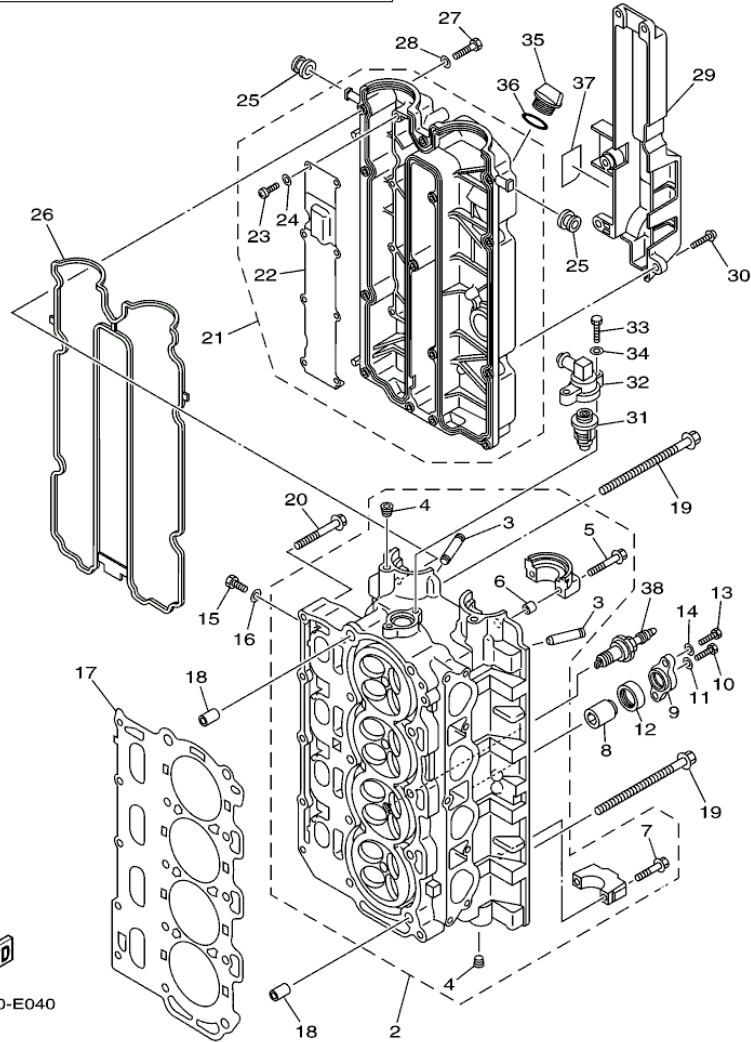

LF115TXR 0405 / CYLINDER CRANKCASE 2

CYLINDER HEAD ASSY
CYLINDER CRANKCASE 2, Ref. No. 2 to 17, 21 to 28, 31 to 36, 38
CYLINDER CRANKCASE 1, Ref. No. 36
VALVE, Ref. No. 1 to 13, 16
INTAKE 1, Ref. No. 5
FUEL 1, Ref. No. 26, 28 to 34

©2013 Yamaha Motor Corporation, U.S.A. All rights reserved.

Part List

LF115TXR 0405 / CYLINDER CRANKCASE 2

REF - NO	PART NUMBER	PART NAME	QUANTITY	REMARKS
1	68V-W009A-04-1S	CYLINDER HEAD COMPLETE	1	
2	68V-11110-03-94	CYLINDER HEAD ASSY	1	
3	67F-11133-10-00	.GUIDE, VALVE 1	16	
4	90344-51019-00	.PLUG, TAPER SCREW	4	
5	90119-07235-00	.BOLT/WASHER-CAM CAPS	4	
6	91809-08006-00	.PIN, DOWEL	4	
7	90119-07234-00	.BOLT, WITH WASHER	16	
8	68V-11325-01-00	ANODE	2	
9	67F-11327-00-94	COVER, ANODE	2	
10	97075-06020-00	BOLT	2	
11	92995-06600-00	WASHER	2	
12	67F-11328-00-00	.GROMMET, ANODE	2	
13	97075-08025-00	BOLT	4	
14	92995-08600-00	WASHER	4	
15	97095-08014-00	BOLT	4	
16	90430-08143-00	GASKET	4	
17	67F-11181-02-00	.GASKET, CYLINDER HEAD 1	1	
18	90387-10M08-00	COLLAR	2	
19	90105-10M89-00	BOLT, FLANGE	10	
20	90119-08M91-00	BOLT, WITH WASHER	5	
21	68V-11191-00-1S	COVER, CYLINDER HEAD 1	1	
22	67F-11168-00-00	.COVER, BREATHER	1	
23	98507-04008-00	.SCREW, PAN HEAD	8	
24	92907-04600-00	.WASHER	8	
25	90480-12072-00	GROMMET	2	
26	6D8-11356-01-00	.SEAL, CYLINDER 2	1	
27	97095-06030-00	BOLT	14	
28	92995-06600-00	WASHER	14	
29	67F-11192-01-00	COVER, CYLINDER HEAD 2	1	
30	90159-06M29-00	SCREW, WITH WASHER	5	
31	60V-12411-00-00	THERMOSTAT	1	
32	68V-12413-00-1S	COVER, THERMOSTAT	1	
33	97095-06025-00	BOLT	2	
34	92995-06600-00	WASHER	2	
35	6G8-15363-00-00	PLUG, OIL	1	
36	93210-24M79-00	.O-RING	1	
37	68V-83626-00-00	MARK 6	1	
38	NGK-LFR6A-11-00	PLUG, SPARK (NGK LFR6A-11)	4	

Part Notes

LF115TXR 0405 / CYLINDER CRANKCASE 2

PART NUMBER		NOTE TEXT
68V-11325-01-00		OEM: This part number is among the Top 100 Most Popular Marine Maintenance Parts as of August 2013.
67F-11328-00-00		OEM: This part number is among the Top 100 Most Popular Marine Maintenance Parts as of August 2013.
90480-12072-00		OEM: GROMMET used on F115TLR and F/LF115TXR 0410 Production and Earlier
60V-12411-00-00		OEM: This part number is among the Top 100 Most Popular Marine Maintenance Parts as of August 2013.

©2013 Yamaha Motor Corporation, U.S.A. All rights reserved.