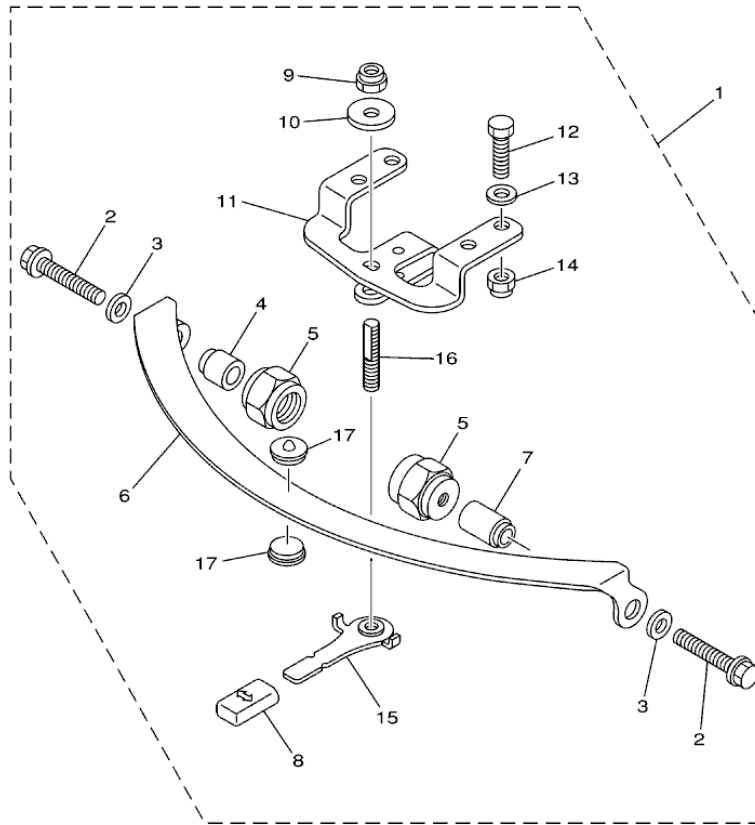

LF115TXRD 2005 / STEERING FRICTION

67F1100-2200

©2013 Yamaha Motor Corporation, U.S.A. All rights reserved.

Part List

LF115TXRD 2005 / STEERING FRICTION

REF - NO	PART NUMBER	PART NAME	QUANTITY	REMARKS
1	67G-42508-00-00	STEERING FRICTION ASSY	1	AP F115
2	90119-08M74-00	.BOLT, WITH WASHER	2	
3	90201-08M01-00	.WASHER, PLATE	2	
4	67G-42541-00-00	.PIPE 1	1	
5	67G-42546-00-00	.NUT	2	
6	63D-42527-00-00	.PLATE, FRICTION	1	
7	67G-42541-10-00	.PIPE 1	1	
8	682-43318-01-00	.COVER	1	
9	90185-10M14-00	.NUT, SELF-LOCKING	1	
10	90201-10M76-00	.WASHER, PLATE	1	
11	67G-42526-00-00	.PLATE, FRICTION	1	
12	97095-08025-00	.BOLT	2	
13	92995-08600-00	.WASHER	2	
14	90185-08057-00	.NUT, SELF-LOCKING	2	
15	67G-42561-00-00	.KNOB, STEERING LOCK	1	
16	67G-42562-00-00	.SHAFT, STEERING LOCK	1	
17	63D-42528-00-00	.PLATE, FRICTION	2