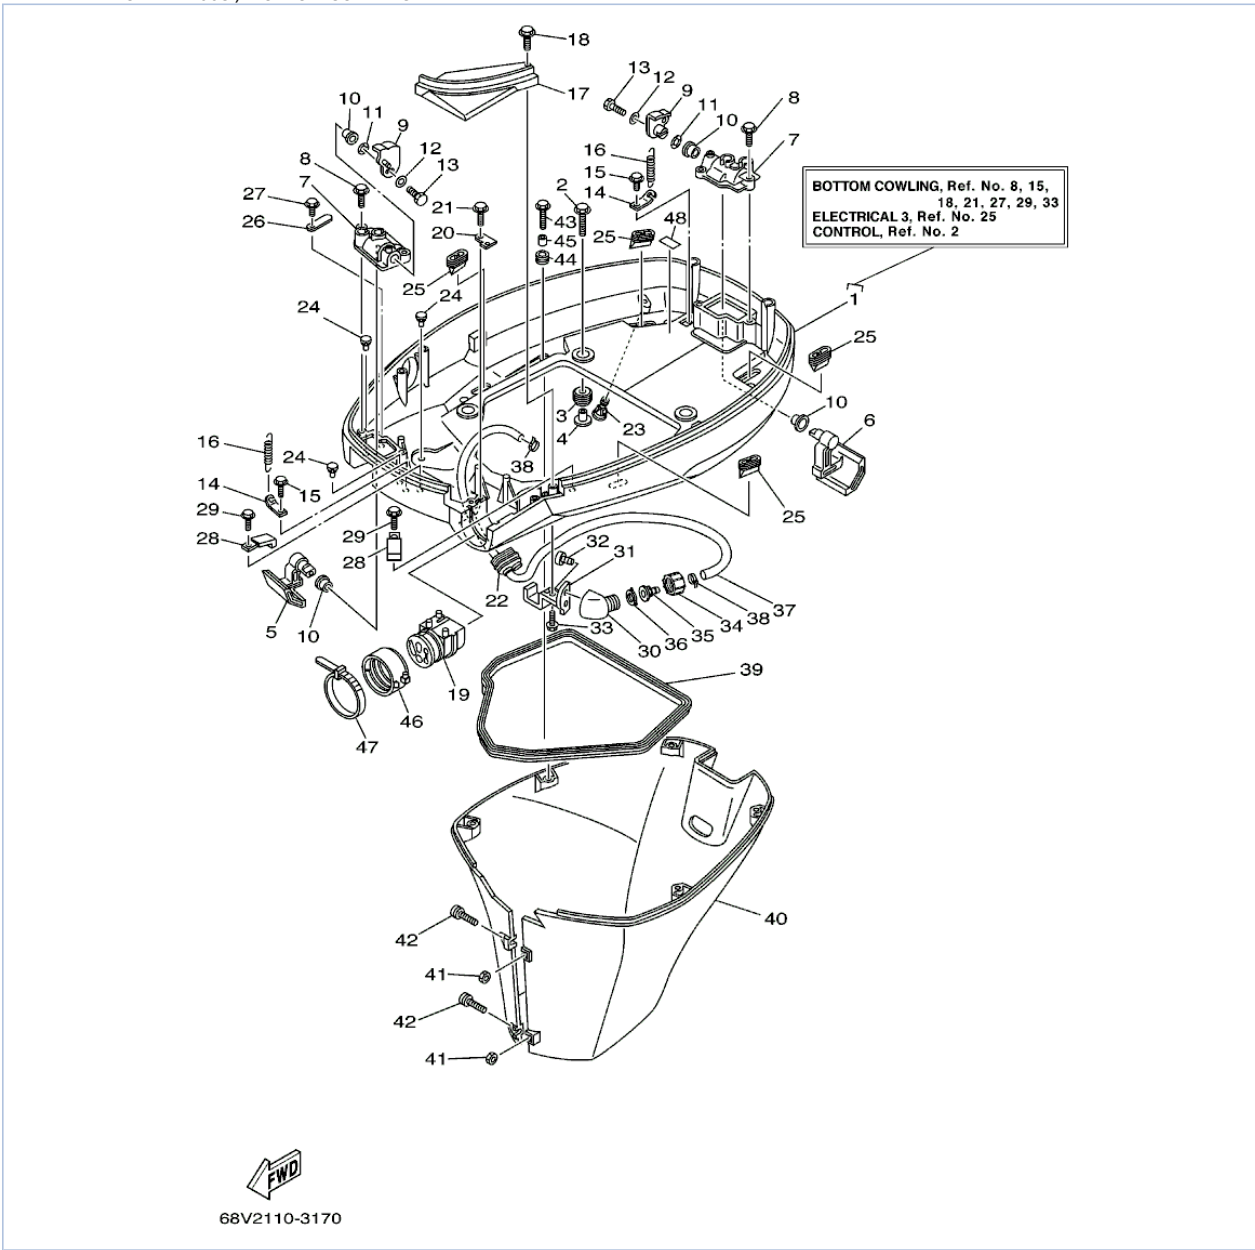

LF115TXRD 2005 / BOTTOM COWLING

©2013 Yamaha Motor Corporation, U.S.A. All rights reserved.

Part List

LF115TXRD 2005 / BOTTOM COWLING

REF - NO	PART NUMBER	PART NAME	QUANTITY	REMARKS
1	68V-42710-01-8D	BOTTOM COWLING ASSY	1	
2	90119-08M22-00	BOLT, WITH WASHER	4	
3	90480-22M15-00	GROMMET	4	
4	90387-08M37-00	COLLAR	4	
5	67F-42815-00-8D	LEVER, CLAMP	1	
6	67F-42816-00-8D	LEVER, CLAMP	1	
7	67F-42828-00-5B	PLATE, CLAMP	2	
8	90109-06M82-00	BOLT	4	
9	68V-42818-01-00	LEVER, CLAMP	2	
10	90386-15M73-00	BUSH	4	
11	90206-15M18-00	WASHER, WAVE	2	
12	90201-06068-00	WASHER, PLATE	2	
13	97095-06016-00	BOLT	2	
14	64D-43144-00-00	HOOK, SPRING	2	
15	90109-06M80-00	BOLT	2	
16	90506-16M34-00	SPRING, TENSION	2	
17	68V-42738-00-5B	PLATE, FITTING	1	
18	90109-06M82-00	BOLT	2	
19	68V-42725-00-00	GROMMET	1	
20	67F-42756-00-00	STAY, CLAMP	1	
21	90109-06M86-00	BOLT	1	
22	6H1-42726-21-00	GROMMET	1	FLUSHING KIT
23	6H3-44391-01-00	NIPPLE, HOSE	1	
24	6H4-42748-00-00	GROMMET	3	
25	67F-42717-00-00	RUBBER, SEAL 2	4	
26	6E5-82588-00-00	PLATE	1	
27	90109-06M81-00	BOLT	1	
28	90465-08M23-00	CLAMP	2	
29	90109-06M80-00	BOLT	2	
30	68T-12572-00-00	ADAPTER	1	FLUSHING KIT
31	67F-12535-00-00	PLATE	1	FLUSHING KIT
32	90167-06002-00	SCREW, TAPPING	2	FLUSHING KIT
33	90109-06M86-00	BOLT	1	FLUSHING KIT
34	6R3-12581-00-00	JOINT, HOSE 1	1	FLUSHING KIT
35	6R3-12582-00-00	JOINT, HOSE 2	1	FLUSHING KIT
36	6R3-12583-00-00	GASKET, HOSE JOINT	1	FLUSHING KIT
37	68V-24312-00-00	PIPE 2	1	FLUSHING KIT
38	90465-11M10-00	CLAMP	2	FLUSHING KIT
39	61A-42716-00-00	RUBBER, SEAL 1	1	
40	67F-42741-00-8D	APRON	1	
41	95380-06600-00	NUT, HEXAGON	2	
42	90159-06M28-00	SCREW, WITH WASHER	2	
43	90109-06M80-00	BOLT	5	
44	90480-13M24-00	GROMMET	5	
45	90387-06M43-00	COLLAR	5	
46	68F-42753-00-00	FASTNER	1	AP
47	90464-20258-00	CLAMP	1	AP
48	68V-82377-00-00	LABEL	1