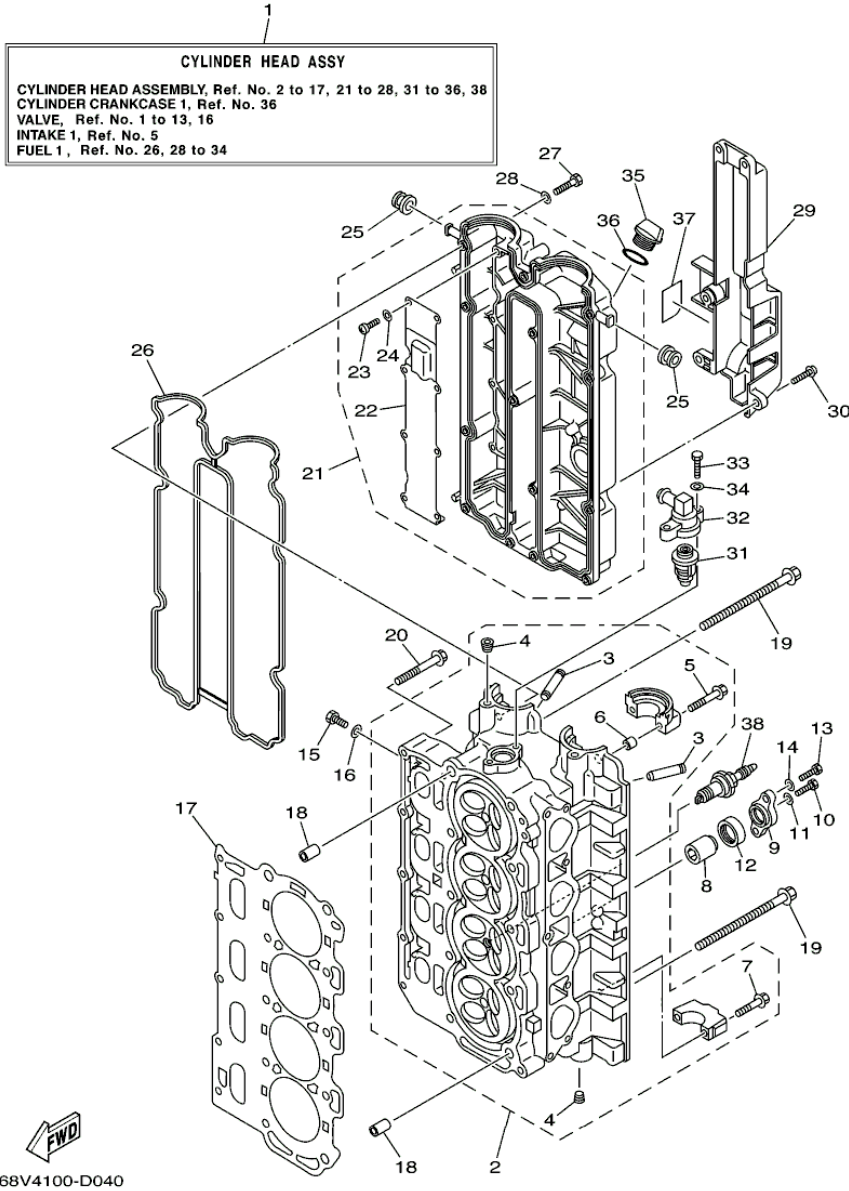

LF115TXRD 2005 / CYLINDER HEAD ASSEMBLY

©2013 Yamaha Motor Corporation, U.S.A. All rights reserved.

Part List

LF115TXRD 2005 / CYLINDER HEAD ASSEMBLY

REF - NO	PART NUMBER	PART NAME	QUANTITY	REMARKS
1	68V-W009A-03-1S	CYLINDER HEAD COMPLETE	1	
2	68V-11110-02-94	CYLINDER HEAD ASSY	1	
3	67F-11133-10-00	.GUIDE, VALVE 1	16	
4	90344-51019-00	.PLUG, TAPER SCREW	4	
5	90119-07235-00	.BOLT/WASHER-CAM CAPS	4	
6	91809-08006-00	.PIN, DOWEL	4	
7	90119-07234-00	.BOLT, WITH WASHER	16	
8	68V-11325-01-00	ANODE	2	
9	67F-11327-00-94	COVER, ANODE	2	
10	97075-06020-00	BOLT	2	
11	92995-06600-00	WASHER	2	
12	67F-11328-00-00	.GROMMET, ANODE	2	
13	97075-08025-00	BOLT	4	
14	92995-08600-00	WASHER	4	
15	97095-08014-00	BOLT	4	
16	90430-08143-00	GASKET	4	
17	67F-11181-02-00	.GASKET, CYLINDER HEAD 1	1	
18	90387-10M08-00	COLLAR	2	
19	90105-10M89-00	BOLT, FLANGE	10	
20	90119-08M91-00	BOLT, WITH WASHER	5	
21	68V-11191-00-1S	COVER, CYLINDER HEAD 1	1	
22	67F-11168-00-00	.COVER, BREATHER	1	
23	98507-04008-00	.SCREW, PAN HEAD	8	
24	92907-04600-00	.WASHER	8	
25	90480-12072-00	GROMMET	2	
26	67F-11356-00-00	.SEAL, CYLINDER 2	1	
27	97095-06030-00	BOLT	14	
28	92995-06600-00	WASHER	14	
29	67F-11192-01-00	COVER, CYLINDER HEAD 2	1	
30	90159-06M29-00	SCREW, WITH WASHER	5	
31	60V-12411-00-00	THERMOSTAT	1	
32	68V-12413-00-1S	COVER, THERMOSTAT	1	
33	97095-06025-00	BOLT	2	
34	92995-06600-00	WASHER	2	
35	6G8-15363-00-00	PLUG, OIL	1	
36	93210-24M79-00	.O-RING	1	
37	68V-83626-00-00	MARK 6	1	
38	94702-00400-00	PLUG, SPARK (NGK LFR6A-11)	4	

Part Notes

LF115TXRD 2005 / CYLINDER HEAD ASSEMBLY

PART NUMBER		NOTE TEXT
68V-11325-01-00		OEM: This part number is among the Top 100 Most Popular Marine Maintenance Parts as of August 2013.
67F-11328-00-00		OEM: This part number is among the Top 100 Most Popular Marine Maintenance Parts as of August 2013.
90480-12072-00		OEM: GROMMET used on F115TLR and F/LF115TXR 0410 Production and Earlier
60V-12411-00-00		OEM: This part number is among the Top 100 Most Popular Marine Maintenance Parts as of August 2013.

©2013 Yamaha Motor Corporation, U.S.A. All rights reserved.