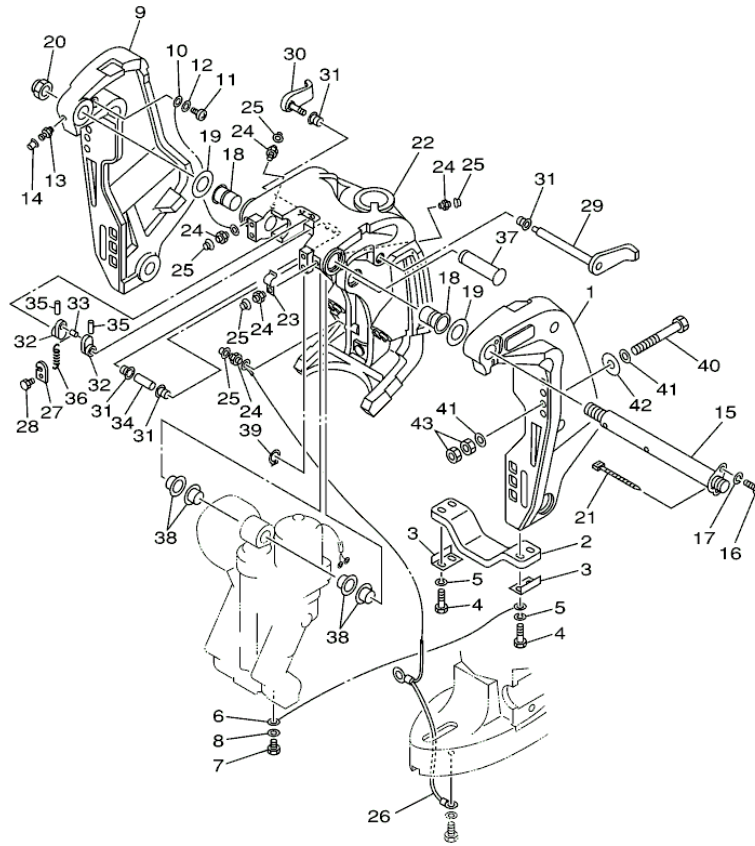

LF115TXRD 2005 / BRACKET 1

68V0010-0210

Part List

LF115TXRD 2005 / BRACKET 1

REF - NO	PART NUMBER	PART NAME	QUANTITY	REMARKS
1	68V-43111-01-8D	BRACKET, CLAMP 1	1	
2	6G5-45251-02-00	ANODE	1	
3	6G5-44526-00-00	PLATE	2	
4	97095-06030-00	BOLT	4	
5	92995-06100-00	WASHER, SPRING	4	
6	6E5-82148-00-00	WIRE, LEAD 4	1	
7	97095-06010-00	BOLT	1	
8	92995-06600-00	WASHER	1	
9	68V-43112-01-8D	BRACKET, CLAMP 2	1	
10	6E5-82148-00-00	WIRE, LEAD 4	1	
11	97880-06012-00	SCREW, PAN HEAD	1	
12	92990-06600-00	WASHER, PLATE	1	
13	93700-06M03-00	NIPPLE, GREASE	1	
14	663-45119-00-00	CAP, GREASE NIPPLE	1	AP
15	64E-43131-01-00	BOLT, CLAMP BRACKET	1	
16	97095-08020-00	BOLT	1	
17	92995-08100-00	WASHER	1	
18	90386-25M31-00	BUSH	2	
19	90201-26M59-00	WASHER, PLATE	2	
20	90185-22M11-00	NUT, SELF-LOCKING	1	
21	90465-11M10-00	CLAMP	1	
22	64E-43311-20-8D	BRACKET, SWIVEL 1	1	UR X
22	64E-43311-10-8D	BRACKET, SWIVEL 1	1	UR L
23	90465-08M63-00	CLAMP	1	
24	93700-06M03-00	NIPPLE, GREASE	5	
25	663-45119-00-00	CAP, GREASE NIPPLE	5	AP
26	68V-82149-30-00	WIRE, LEAD 3	1	UR X
26	66K-82149-00-00	WIRE, LEAD 3	1	UR L
27	66T-43144-00-00	HOOK, SPRING	1	
28	97095-06010-00	BOLT	1	
29	6G5-43181-02-00	LEVER, TILT STOP 1	1	
30	6G5-43185-02-00	LEVER, TILT STOP 2	1	
31	90386-10M16-00	BUSH	4	
32	6G5-43148-00-00	COLLAR, DISTANCE	2	
33	90249-06M19-00	PIN	1	
34	90387-10M05-00	COLLAR	1	
35	91690-30020-00	PIN, SPRING	2	
36	90506-14M24-00	SPRING, TENSION	1	
37	64E-43126-00-00	PIN, UPPER SHOCK MOUNT	1	
38	90386-22M98-00	BUSH	4	
39	93410-22M11-00	CIRCLIP	1	
40	90101-12M77-00	BOLT (L:150MM)	2	UR
40	90101-12M05-00	BOLT (L:130MM)	4	UR
41	90201-13M01-00	WASHER, PLATE	8	
42	90201-12M05-00	WASHER, PLATE	4	
43	95380-12600-00	NUT	8	

Part Notes

LF115TXRD 2005 / BRACKET 1

PART NUMBER	NOTE TEXT
6G5-45251-02-00	OEM: This part number is among the Top 100 Most Popular Marine Maintenance Parts as of August 2013.
92995-06100-00	OEM: This part number is among the Top 100 Most Popular Marine Maintenance Parts as of August 2013.