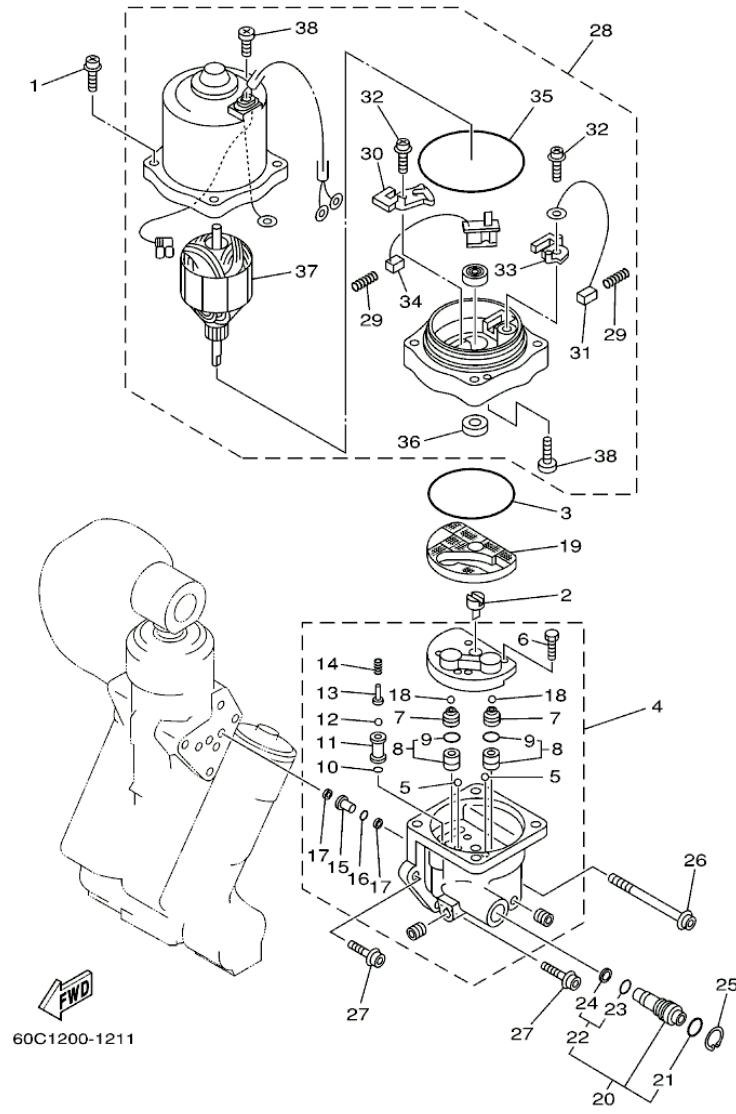

LF115TXRD 2005 / POWER TRIM & TILT ASSEMBLY 2

©2013 Yamaha Motor Corporation, U.S.A. All rights reserved.

Part List

LF115TXRD 2005 / POWER TRIM & TILT ASSEMBLY 2

REF - NO	PART NUMBER	PART NAME	QUANTITY	REMARKS
1	64E-4388E-10-00	BOLT ,SCREW (L:14MM)	4	
2	64E-43831-00-00	CONNECTOR, SHAFT	1	
3	64E-43868-00-00	O-RING	1	
4	68V-43830-00-00	GEAR PUMP ASSY	1	
5	72X-43858-00-00	.BALL	2	
6	64E-43843-00-00	.SCREW, VALVE LOCK	4	
7	64E-43841-00-00	.PISTON, SHUTTLE	2	
8	64E-43802-00-00	.VALVE SUB ASSY	2	
9	6E5-43896-00-00	..O-RING	1	
10	6G5-43863-00-00	.O-RING	1	
11	66Y-43851-00-00	.SEAT, RELIEF VALVE	1	
12	64E-43858-00-00	.BALL	1	
13	64E-43859-00-00	.PIN, VALVE SUPPORT	1	
14	68V-43855-00-00	.SPRING, UP RELIEF	1	
15	64E-43850-00-00	.VALVE SUB ASSY	1	
16	64E-43865-00-00	.O-RING	1	
17	64E-43816-00-00	.FILTER 1	2	
18	64E-43858-00-00	.BALL	2	
19	64E-43817-10-00	FILTER 2	1	
20	64E-43860-00-00	MANUAL VALVE SUB-ASSY	1	
21	72X-85075-L0-00	.O-RING	1	
22	64E-43827-00-00	.RING SET	1	
23	64E-4387A-00-00	..O-RING	1	
24	64E-43873-00-00	..RING, BACK UP	1	
25	64E-43875-00-00	RING, SNAP	1	
26	64E-43879-10-00	SCREW, WITH WASHER	1	
27	64E-43879-00-00	SCREW, WITH WASHER	2	
28	68V-43880-01-00	MOTOR ASSY	1	
29	6H1-4386K-10-00	.SPRING, BRUSH	2	
30	64E-4380J-00-00	.HOLDER, BRUSH	1	
31	64E-43891-00-00	.BRUSH 1	1	
32	97607-04310-00	..SCREW, WITH WASHER	2	
33	64E-4380F-00-00	.HOLDER, BRUSH 2	1	
34	64E-43892-00-00	.BREAKER COMP (BRUSH 2)	1	
35	6G5-43865-00-00	.O-RING	1	
36	93102-08M43-00	.OIL SEAL	1	
37	64E-43805-00-00	.ARMATURE ASSY	1	
38	64E-43843-10-00	.SCREW, VALVE LOCK	3