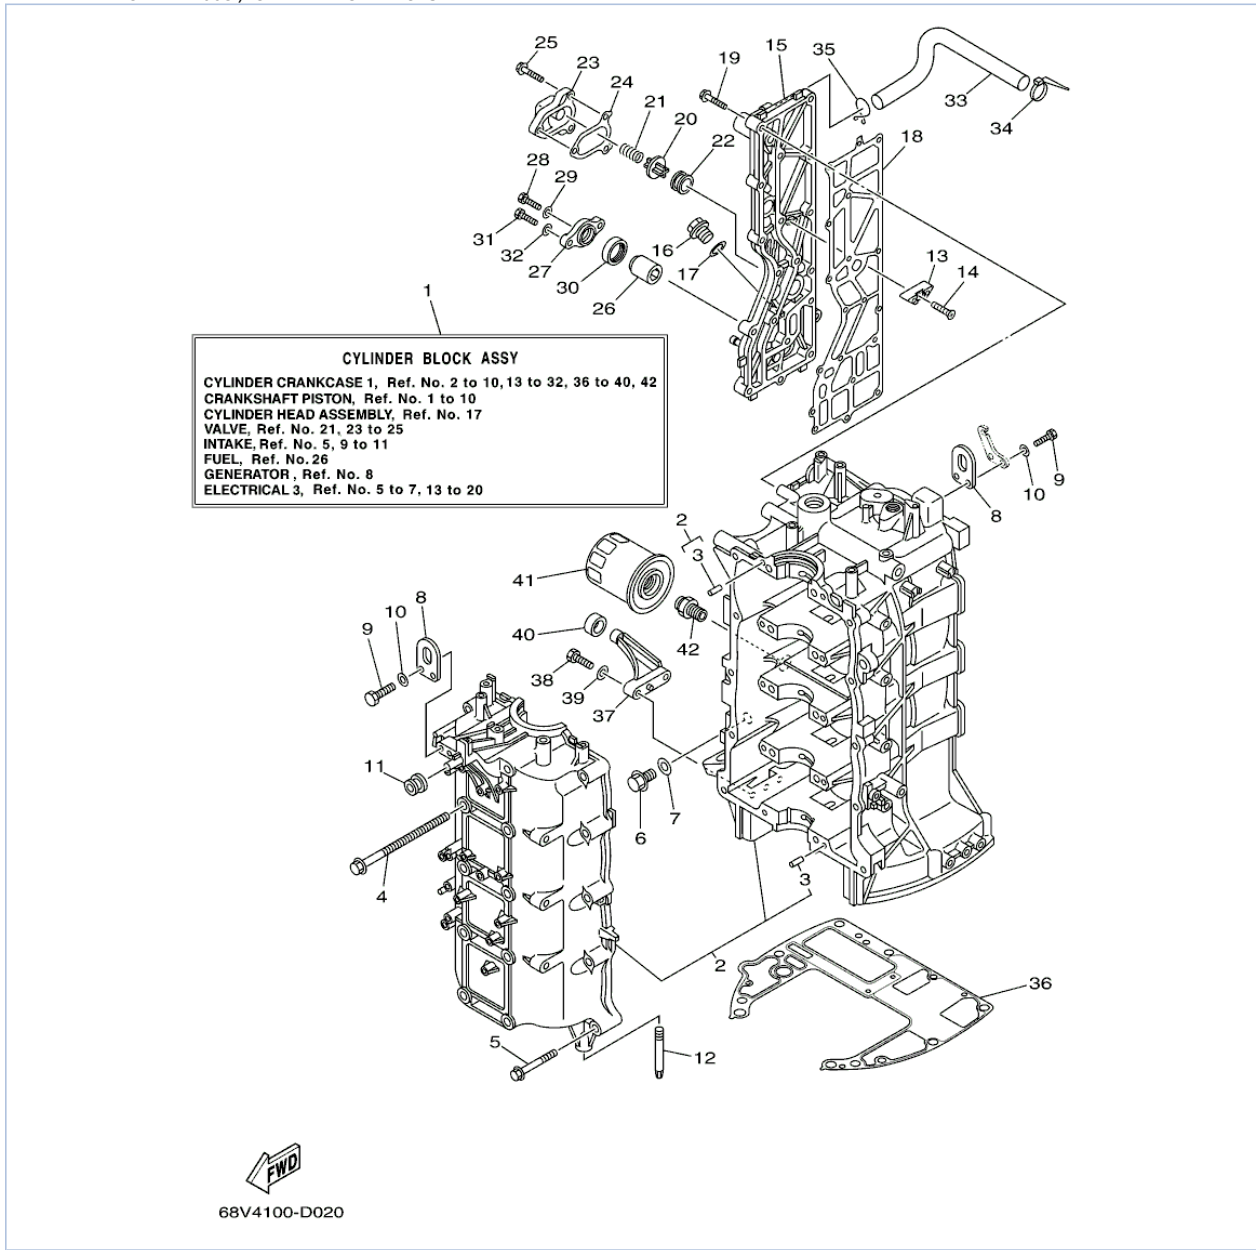

LF115TXRD 2005 / CYLINDER CRANKCASE 1

Part List

LF115TXRD 2005 / CYLINDER CRANKCASE 1

REF - NO	PART NUMBER	PART NAME	QUANTITY	REMARKS
1	68V-W009B-05-1S	CYLINDER BLOCK ASSY	1	
2	68V-15100-01-1S	CRANKCASE ASSY	1	
3	93606-12019-00	.PIN, DOWEL	10	
4	90119-10M88-00	BOLT, WITH WASHER	10	
5	90119-08M66-00	BOLT, WITH WASHER	10	
6	90340-14M06-00	PLUG, STRAIGHT SCREW	1	
7	90430-14115-00	.GASKET	1	
8	62Y-11119-00-00	HANGER, ENGINE	2	
9	97095-06020-00	BOLT	4	
10	92995-06600-00	WASHER	4	
11	90480-12072-00	GROMMET	1	
12	67F-15142-00-00	GUIDE 1	2	
13	6E5-11325-00-00	ANODE	3	
14	98780-04016-00	SCREW, FLAT HEAD	3	
15	68V-41113-02-1S	OUTER COVER, EXHAUST	1	
16	90340-18M09-00	PLUG, STRAIGHT SCREW	1	
17	90430-18130-00	.GASKET	1	
18	67F-41114-A1-00	GASKET, EXHAUST OUTER COVER	1	
19	90119-06MA4-00	BOLT, WITH WASHER	18	
20	6G5-12416-00-00	VALVE, PRESSURE CONTROL	1	
21	90501-16M11-00	SPRING, COMPRESSION	1	
22	90480-20M05-00	GROMMET	1	
23	67F-1246A-00-1S	COVER 1	1	
24	67F-12435-A0-00	.GASKET	1	
25	90119-06MA2-00	BOLT, WITH WASHER	3	
26	68V-11325-01-00	ANODE	1	
27	67F-11327-00-94	COVER, ANODE	1	
28	97075-06020-00	BOLT	1	
29	92995-06600-00	WASHER	1	
30	67F-11328-00-00	.GROMMET, ANODE	1	
31	97075-08025-00	BOLT	2	
32	92995-08600-00	WASHER	2	
33	67F-1243A-00-00	HOSE 1	1	
34	90465-11M10-00	CLAMP	1	
35	90467-20M15-00	CLIP	1	
36	68V-11351-00-00	.GASKET, CYLINDER	1	
37	67F-42761-00-94	STOPPER	2	
38	97095-06025-00	BOLT	4	
39	92995-06600-00	WASHER	4	
40	68F-44533-00-00	DAMPER, UPPER MOUNT RUBBER	2	
41	5GH-13440-00-00	ELEMENT ASSY, OIL CLEANER	1	
42	90401-20145-00	BOLT, UNION	1	

Part Notes

LF115TXRD 2005 / CYLINDER CRANKCASE 1

PART NUMBER		NOTE TEXT
90480-12072-00		OEM: GROMMET used on F115TLR and F/LF115TXR 0410 Production and Earlier
90480-20M05-00		OEM: This part number is among the Top 100 Most Popular Marine Maintenance Parts as of August 2013.
68V-11325-01-00		OEM: This part number is among the Top 100 Most Popular Marine Maintenance Parts as of August 2013.