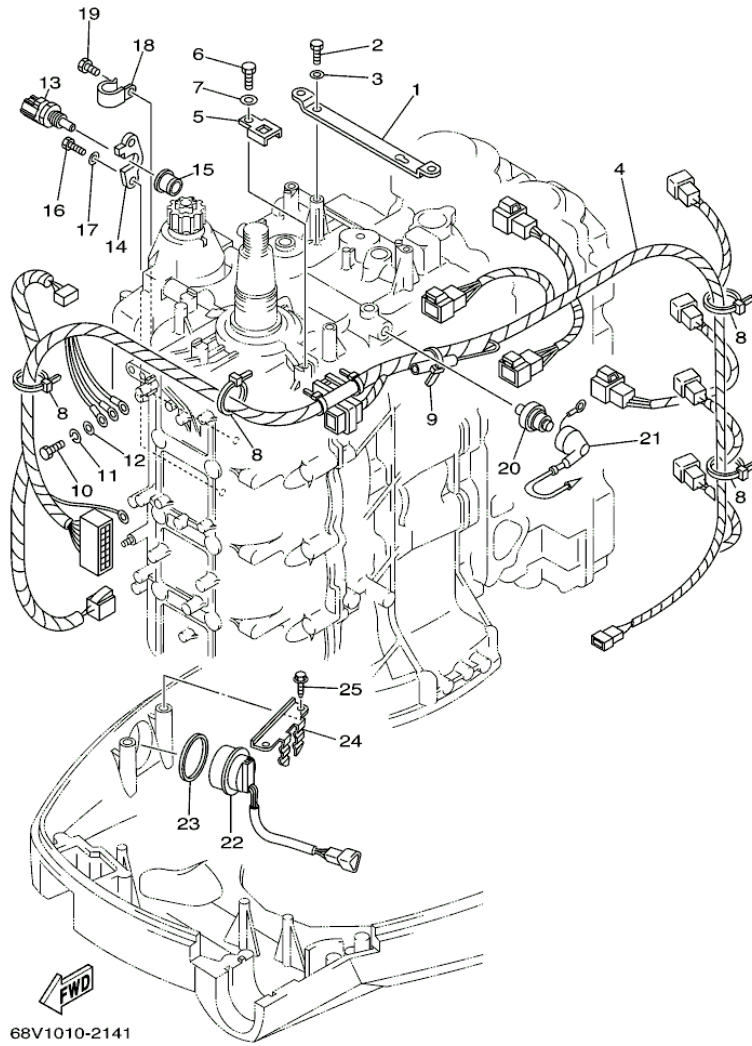

LF115TXRD 2005 / ELECTRICAL 3

©2013 Yamaha Motor Corporation, U.S.A. All rights reserved.

Part List

LF115TXRD 2005 / ELECTRICAL 3

REF - NO	PART NUMBER	PART NAME	QUANTITY	REMARKS
1	67F-8132G-01-00	PLATE	1	
2	97095-06016-00	BOLT	2	
3	92995-06600-00	WASHER	2	
4	68V-8259M-00-00	WIRE HARNESS ASSY 2	1	
5	68V-82588-00-00	PLATE	1	
6	97095-06012-00	BOLT	1	
7	92995-06600-00	WASHER	1	
8	90465-13M18-00	CLAMP	7	
9	90465-11M10-00	CLAMP	1	
10	97095-06020-00	BOLT	1	
11	92995-06100-00	WASHER, SPRING	1	
12	92995-06600-00	WASHER	1	
13	67F-85790-00-00	THERMOSENSOR ASSY	1	
14	67F-85757-00-00	RETAINER	1	
15	68V-85753-00-00	.GASKET, SENDER UNIT	1	
16	97095-06016-00	BOLT	2	
17	92995-06600-00	WASHER	2	
18	90465-06M86-00	CLAMP	1	
19	97095-06010-00	BOLT	1	
20	68V-82504-00-00	OIL PRESSURE SWITCH ASSY	1	
21	68V-81315-00-00	LEAD WIRE ASSY	1	
22	63D-82563-10-00	TRIM & TILT SWITCH ASSY	1	
23	6E5-82587-00-00	GASKET	1	
24	67F-83614-00-00	BRACKET	1	
25	90109-06M86-00	BOLT	2	

Part Notes

LF115TXRD 2005 / ELECTRICAL 3

PART NUMBER	NOTE TEXT
92995-06100-00	OEM: This part number is among the Top 100 Most Popular Marine Maintenance Parts as of August 2013.

©2013 Yamaha Motor Corporation, U.S.A. All rights reserved.