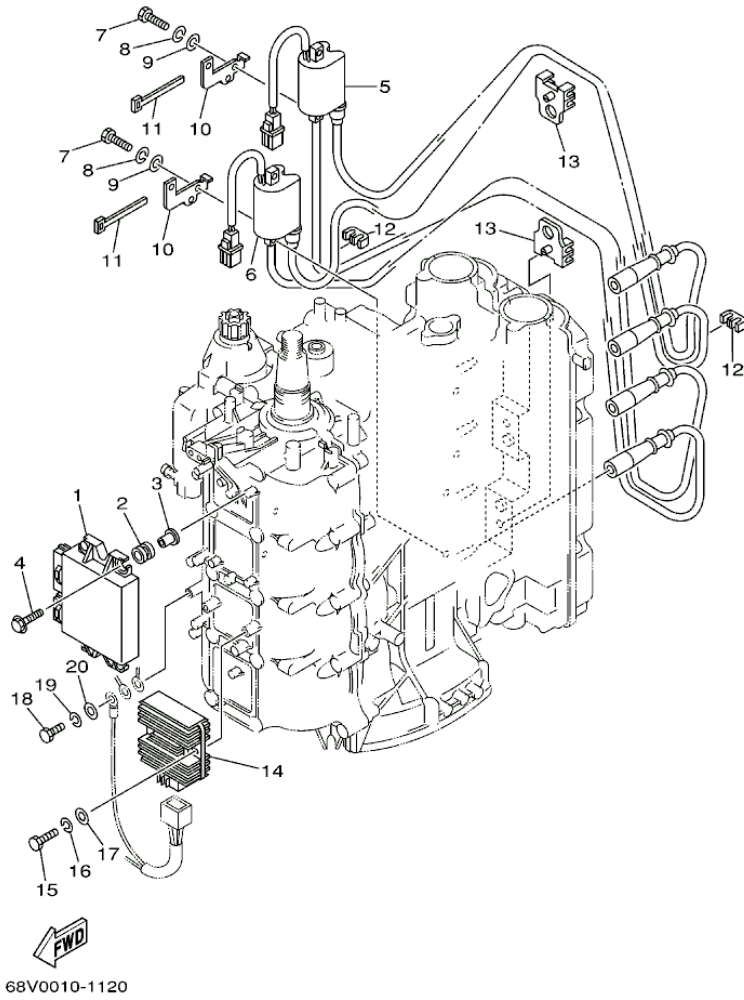

LF115TXRD 2005 / ELECTRICAL 1

©2013 Yamaha Motor Corporation, U.S.A. All rights reserved.

Part List

LF115TXRD 2005 / ELECTRICAL 1

REF - NO	PART NUMBER	PART NAME	QUANTITY	REMARKS
1	68V-8591A-20-00	ENGINE CONTROL UNIT ASSY	1	
2	68V-82317-00-00	DAMPER, IGNITION COIL	4	
3	624-42542-00-00	PIPE	4	
4	90119-06M59-00	BOLT, WITH WASHER	4	
5	68V-82310-00-00	IGNITION COIL ASSY	1	
6	68V-82310-10-00	IGNITION COIL ASSY	1	
7	97095-06025-00	BOLT	4	
8	92995-06100-00	WASHER, SPRING	4	
9	92995-06600-00	WASHER	4	
10	68V-82388-00-00	PLATE	2	
11	90464-06001-00	CLAMP	2	
12	67F-82361-00-00	CLAMP, CORD	2	
13	67F-82362-00-00	CLAMP, CORD 2	2	
14	68V-81960-00-00	RECTIFIER & REGULATOR ASSY	1	
15	97095-06025-00	BOLT	2	
16	92995-06100-00	WASHER, SPRING	2	
17	92995-06600-00	WASHER	2	
18	97095-06020-00	BOLT	1	
19	92995-06100-00	WASHER, SPRING	1	
20	92995-06600-00	WASHER	1	

Part Notes

LF115TXRD 2005 / ELECTRICAL 1

PART NUMBER	NOTE TEXT
92995-06100-00	OEM: This part number is among the Top 100 Most Popular Marine Maintenance Parts as of August 2013.
92995-06100-00	OEM: This part number is among the Top 100 Most Popular Marine Maintenance Parts as of August 2013.
92995-06100-00	OEM: This part number is among the Top 100 Most Popular Marine Maintenance Parts as of August 2013.

©2013 Yamaha Motor Corporation, U.S.A. All rights reserved.