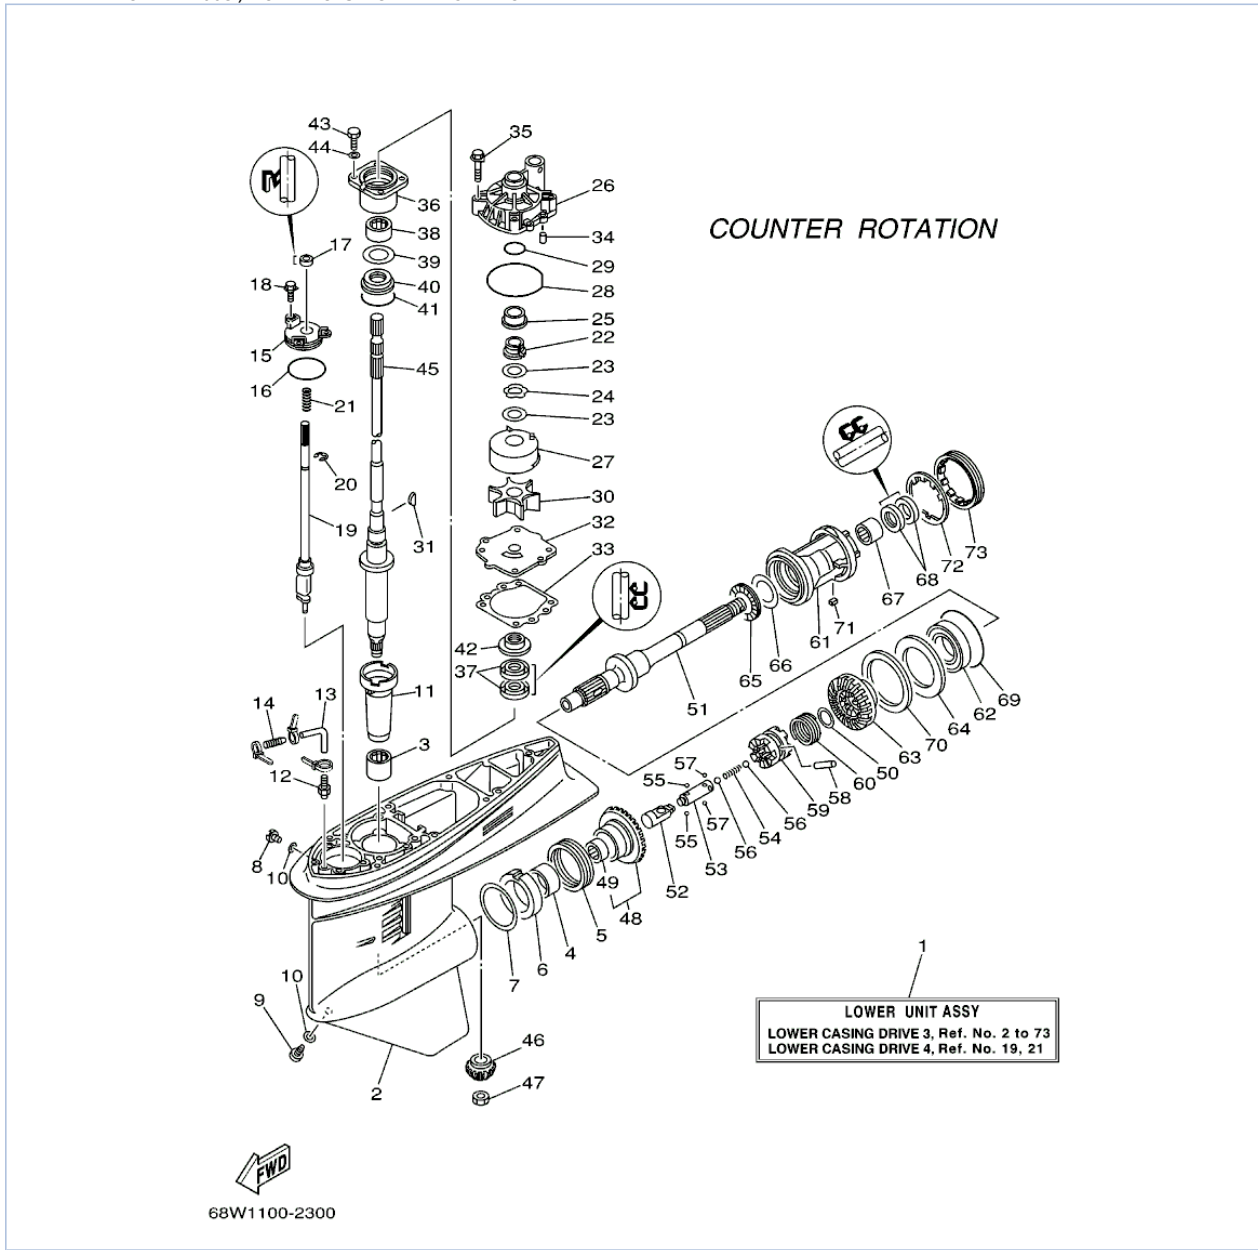

LF115TXRD 2005 / LOWER CASING DRIVE 3 LF115

©2013 Yamaha Motor Corporation, U.S.A. All rights reserved.

Part List

LF115TXRD 2005 / LOWER CASING DRIVE 3 LF115

REF - NO	PART NUMBER	PART NAME	QUANTITY	REMARKS
1	68W-45300-32-8D	LOWER UNIT ASSY	1	X
2	6E5-45301-05-8D	CASING, LOWER	1	
3	93315-628U9-00	BEARING	1	
4	93315-345W0-00	BEARING	1	
5	93341-360U8-00	BEARING	1	
6	6L6-45538-00-00	SPACER 1	1	
7	6E5-45567-01-00	SHIM (T:0.10MM)	1	UR
7	6E5-45567-10-00	SHIM (T:0.12MM)	1	UR
7	6E5-45567-20-00	SHIM (T:0.15MM)	1	UR
7	6E5-45567-60-00	SHIM (T:0.50MM)	1	UR
7	6E5-45567-40-00	SHIM (T:0.30MM)	1	UR
7	6E5-45567-50-00	SHIM (T:0.40MM)	1	UR
7	6E5-45567-30-00	SHIM (T:0.18MM)	1	UR
8	90340-08002-00	PLUG, STRAIGHT SCREW	1	
9	688-45341-10-00	PLUG, DRAIN	1	
10	90430-08020-00	.GASKET	2	
11	6E5-45536-00-00	SLEEVE, DRIVE SHAFT	1	
12	6E5-45378-00-00	NIPPLE, HOSE	1	
13	90445-07ME9-00	HOSE (L120)	1	X
14	6E5-83558-10-00	END, NIPPLE	1	
15	6E5-45321-00-00	PLATE	1	
16	93210-58144-00	.O-RING	1	
17	93106-09014-00	.OIL SEAL	1	
18	90119-06M10-00	BOLT, WITH WASHER	3	
19	6E5-44150-02-00	SHIFT CAM ASSY	1	
20	99001-08600-00	CIRCLIP	1	
21	90501-11M10-00	SPRING, COMPRESSION	1	
22	61A-45538-00-00	SPACER 1	1	
23	90201-22M01-00	WASHER, PLATE	2	
24	90206-22M19-00	WASHER, WAVE	1	
25	61A-45527-00-00	COLLAR, DRIVE SHAFT	1	
26	61A-44311-01-00	HOUSING, WATER PUMP	1	
27	61A-44322-02-00	.INSERT, CARTRIDGE	1	
28	93210-86M38-00	.O-RING	1	
29	93210-37160-00	.O-RING	1	
30	6E5-44352-01-00	.IMPELLER	1	
31	90280-04M05-00	.KEY, WOODRUFF	1	
32	68V-44323-00-00	.OUTER PLATE, CARTRIDGE	1	
33	6E5-44315-A0-00	.GASKET, WATER PUMP	1	
34	93606-12019-00	.PIN, DOWEL	2	
35	90119-08M14-00	.BOLT, WITH WASHER	4	
36	6E5-45331-00-94	HOUSING, BEARING	1	
37	93101-28M16-00	.OIL SEAL	2	
38	93317-330U2-00	BEARING	1	
39	6E5-45587-01-00	SHIM (T:0.10MM)	1	UR
39	6E5-45587-10-00	SHIM (T:0.12MM)	1	UR
39	6E5-45587-20-00	SHIM (T:0.15MM)	1	UR
39	6E5-45587-60-00	SHIM (T:0.50MM)	1	UR
39	6E5-45587-40-00	SHIM (T:0.30MM)	1	UR
39	6E5-45587-50-00	SHIM (T:0.40MM)	1	UR
39	6E5-45587-30-00	SHIM (T:0.18MM)	1	UR
40	93341-930V2-00	BEARING	1	
41	93210-55M14-00	.O-RING	1