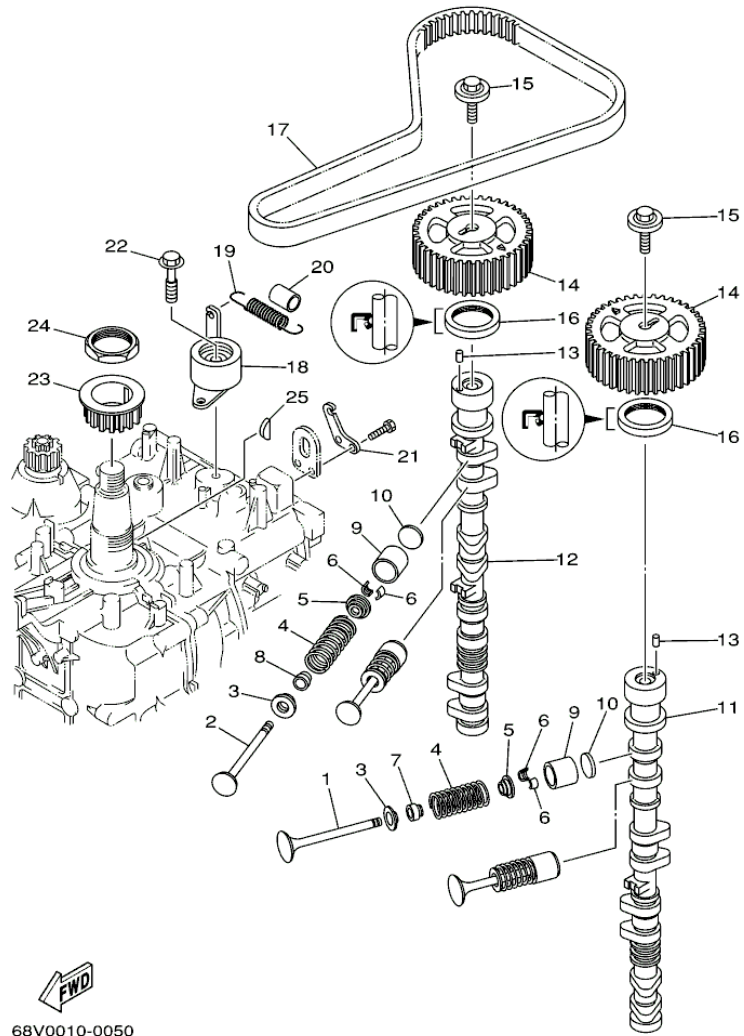

LF115TXRD 2005 / VALVE

68V0010-0050

©2013 Yamaha Motor Corporation, U.S.A. All rights reserved.

Part List

LF115TXRD 2005 / VALVE

REF - NO	PART NUMBER	PART NAME	QUANTITY	REMARKS
1	68V-12111-00-00	VALVE, INTAKE	8	
2	68V-12121-00-00	VALVE, EXHAUST	8	
3	67F-12116-00-00	SEAT, VALVE SPRING	16	
4	67F-12114-00-00	SPRING, VALVE OUTER	16	
5	67F-12117-00-00	RETAINER, VALVE SPRING	16	
6	67F-12118-00-00	COTTER, VALVE	32	
7	K0A-A3721-00-00	SEAL, VALVE STEM	8	
8	K0A-A3722-00-00	SEAL, VALVE STEM 2	8	
9	67F-12153-00-00	LIFTER, VALVE	16	
10	67F-12168-00-00	PAD, ADJUSTING (2.000)	16	UR
10	67F-12169-N0-00	PAD, ADJUSTING (3.300)	16	UR
10	67F-12168-20-00	PAD, ADJUSTING (2.050)	16	UR
10	67F-12168-30-00	PAD, ADJUSTING (2.075)	16	UR
10	67F-12168-40-00	PAD, ADJUSTING (2.100)	16	UR
10	67F-12168-50-00	PAD, ADJUSTING (2.125)	16	UR
10	67F-12168-60-00	PAD, ADJUSTING (2.150)	16	UR
10	67F-12168-70-00	PAD, ADJUSTING (2.175)	16	UR
10	67F-12168-80-00	PAD, ADJUSTING (2.200)	16	UR
10	67F-12168-A0-00	PAD, ADJUSTING (2.225)	16	UR
10	67F-12168-B0-00	PAD, ADJUSTING (2.250)	16	UR
10	67F-12168-C0-00	PAD, ADJUSTING (2.275)	16	UR
10	67F-12168-D0-00	PAD, ADJUSTING (2.300)	16	UR
10	67F-12168-E0-00	PAD, ADJUSTING (2.325)	16	UR
10	67F-12168-F0-00	PAD, ADJUSTING (2.350)	16	UR
10	67F-12168-G0-00	PAD, ADJUSTING (2.375)	16	UR
10	67F-12168-H0-00	PAD, ADJUSTING (2.400)	16	UR
10	67F-12168-J0-00	PAD, ADJUSTING (2.425)	16	UR
10	67F-12168-K0-00	PAD, ADJUSTING (2.450)	16	UR
10	67F-12168-L0-00	PAD, ADJUSTING (2.475)	16	UR
10	67F-12168-M0-00	PAD, ADJUSTING (2.500)	16	UR
10	67F-12168-N0-00	PAD,ADJUSTING (2.525)	16	UR
10	67F-12168-P0-00	PAD, ADJUSTING (2.550)	16	UR
10	67F-12168-R0-00	PAD, ADJUSTING (2.575)	16	UR
10	67F-12168-S0-00	PAD, ADJUSTING (2.600)	16	UR
10	67F-12168-T0-00	PAD, ADJUSTING (2.625)	16	UR
10	67F-12168-U0-00	PAD, ADJUSTING (2.650)	16	UR
10	67F-12168-V0-00	PAD, ADJUSTING (2.675)	16	UR
10	67F-12168-W0-00	PAD, ADJUSTING (2.700)	16	UR
10	67F-12168-X0-00	PAD, ADJUSTING (2.725)	16	UR
10	67F-12168-Y0-00	PAD, ADJUSTING (2.750)	16	UR
10	67F-12169-00-00	PAD, ADJUSTING (2.775)	16	UR
10	67F-12169-10-00	PAD, ADJUSTING (2.800)	16	UR
10	67F-12169-20-00	PAD, ADJUSTING (2.825)	16	UR
10	67F-12169-30-00	PAD, ADJUSTING (2.850)	16	UR
10	67F-12169-40-00	PAD, ADJUSTING (2.875)	16	UR
10	67F-12169-50-00	PAD, ADJUSTING (2.900)	16	UR
10	67F-12169-60-00	PAD, ADJUSTING (2.925)	16	UR
10	67F-12169-70-00	PAD, ADJUSTING (2.950)	16	UR
10	67F-12169-80-00	PAD, ADJUSTING (2.975)	16	UR
10	67F-12169-A0-00	PAD, ADJUSTING (3.000)	16	UR
10	67F-12169-B0-00	PAD, ADJUSTING (3.025)	16	UR
10	67F-12169-C0-00	PAD, ADJUSTING (3.050)	16	UR
10	67F-12169-D0-00	PAD, ADJUSTING (3.075)	16	UR