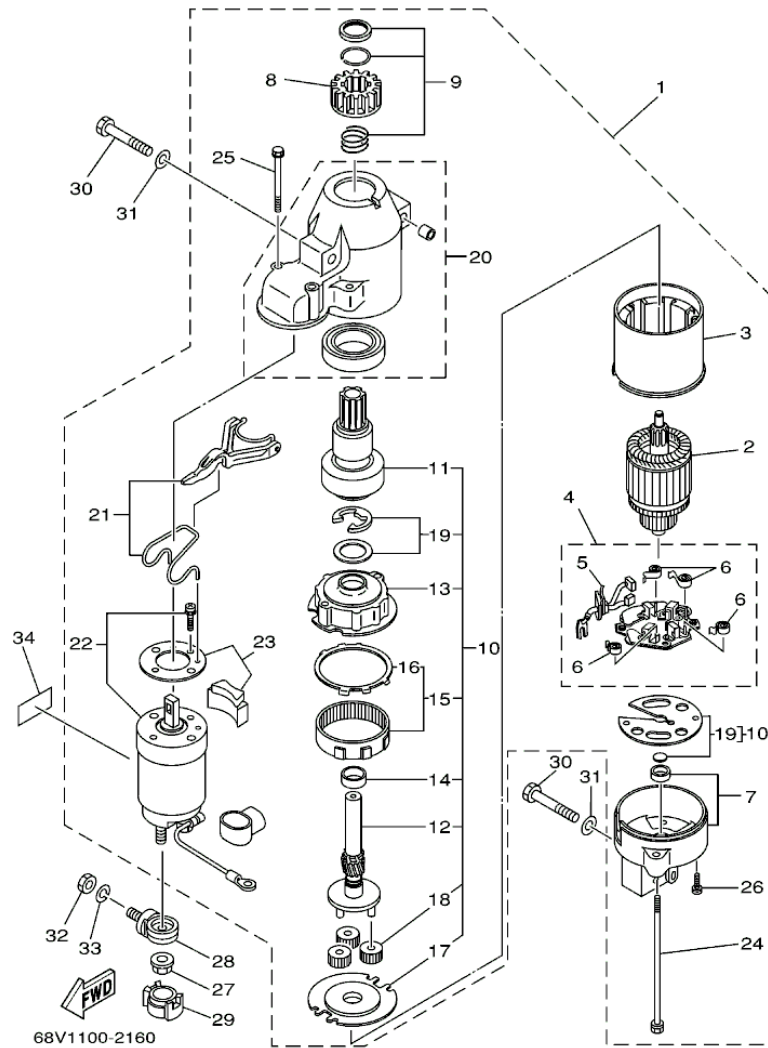

LF115TXRD 2005 / STARTING MOTOR

©2013 Yamaha Motor Corporation, U.S.A. All rights reserved.

Part List

LF115TXRD 2005 / STARTING MOTOR

REF - NO	PART NUMBER	PART NAME	QUANTITY	REMARKS
1	68V-81800-01-00	STARTING MOTOR ASSY	1	
2	67F-81850-00-00	.ARMATURE ASSY	1	
3	67F-81810-00-00	.STATOR ASSY	1	
4	68F-81840-00-00	.BRUSH HOLDER ASSY	1	
5	67F-81801-00-00	..BRUSH SET	1	
6	67F-81813-00-00	..SPRING, BRUSH	4	
7	68F-81820-00-00	.REAR BRACKET ASSY	1	
8	67F-81808-00-00	.PINION ASSY	1	
9	67F-81857-00-00	.PINION STOPPER SET	1	
10	67F-81807-00-00	.GEAR ASSY, STARTING MOTOR	1	
11	67F-81832-00-00	..CLUTCH, OVER RUN	1	
12	67F-81836-00-00	..SHAFT, PINION	1	
13	67F-81821-00-00	..BRACKET, CENTER 1	1	
14	67F-81841-00-00	..BEARING	1	
15	67F-81891-00-00	..GEAR, RING	1	
16	67F-8183R-00-00	...GASKET	1	
17	67F-81830-00-00	..BRACKET, CENTER 2	1	
18	60V-8183T-00-00	..GEAR, IDLER	3	
19	67F-81809-00-00	..WASHER KIT	1	
20	67F-81842-00-00	.COVER	1	
21	67F-81839-00-00	.LEVER ASSY	1	
22	68V-81941-01-00	.STARTER RELAY ASSY	1	
23	67F-81869-00-00	.COVER, DUST	1	
24	6K7-81826-10-00	.BOLT	2	
25	67F-81828-00-00	.SCREW 2	2	
26	67F-81846-00-00	.SCREW	2	
27	90179-08003-00	NUT	1	
28	60V-81925-00-00	TERMINAL	1	
29	68F-82582-00-00	COVER, WIRE HARNESS	1	
30	97013-08045-00	BOLT	3	
31	92903-08600-00	WASHER, PLATE	3	
32	95333-08600-00	NUT	1	
33	92903-08100-00	WASHER, SPRING	1	
34	67F-83627-01-00	LABEL, CAUTION 7	1