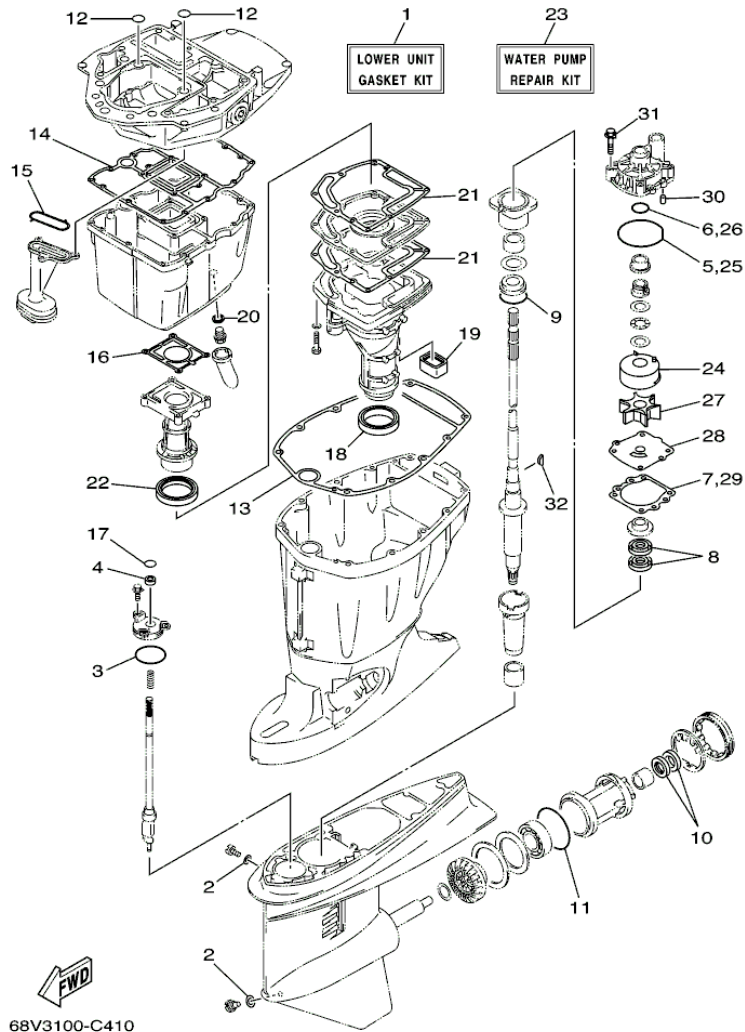

LF115TXRD 2005 / REPAIR KIT 2

©2013 Yamaha Motor Corporation, U.S.A. All rights reserved.

Part List

LF115TXRD 2005 / REPAIR KIT 2

REF - NO	PART NUMBER	PART NAME	QUANTITY	REMARKS
1	68V-W0001-21-00	LOWER UNIT GASKET KIT	1	
2	90430-08020-00	.GASKET	2	
3	93210-58144-00	.O-RING	1	
4	93106-09014-00	.OIL SEAL	1	
5	93210-86M38-00	.O-RING	1	
6	93210-37160-00	.O-RING	1	
7	6E5-44315-A0-00	.GASKET, WATER PUMP	1	
8	93101-28M16-00	.OIL SEAL	2	
9	93210-55M14-00	.O-RING	1	
10	93101-30M17-00	.OIL SEAL	2	
11	93210-86M39-00	.O-RING	1	
12	93210-19MJ1-00	.O-RING	2	
13	67F-45113-00-00	.GASKET, UPPER CASING	1	
14	68V-15312-00-00	.GASKET, OIL PAN	1	
15	67F-13415-00-00	.SEAL, OIL STRAINER	1	
16	67F-41133-A1-00	.GASKET, EXHAUST MANIFOLD 1	1	
17	93210-09165-00	.O-RING	1	
18	68V-45123-00-00	.GASKET, MUFFLER	1	
19	67F-45127-00-00	.SEAL	1	
20	90430-14M09-00	.GASKET	1	
21	67F-41134-A0-00	.GASKET, EXHAUST MANIFOLD	2	
22	67F-41138-00-00	.SEAL, EXT 1	1	
23	68V-W0078-00-00	WATER PUMP REPAIR KIT	1	
24	61A-44322-02-00	.INSERT, CARTRIDGE	1	
25	93210-86M38-00	.O-RING	1	
26	93210-37160-00	.O-RING	1	
27	6E5-44352-01-00	.IMPELLER	1	
28	68V-44323-00-00	.OUTER PLATE, CARTRIDGE	1	
29	6E5-44315-A0-00	.GASKET, WATER PUMP	1	
30	93606-12019-00	.PIN, DOWEL	2	
31	90119-08M14-00	.BOLT, WITH WASHER	4	
32	90280-04M05-00	.KEY, WOODRUFF	1	

Part Notes

LF115TXRD 2005 / REPAIR KIT 2

PART NUMBER		NOTE TEXT
90430-08020-00		OEM: This part number is among the Top 100 Most Popular Marine Maintenance Parts as of August 2013.
93106-09014-00		OEM: This part number is among the Top 100 Most Popular Marine Maintenance Parts as of August 2013.
93210-86M38-00		OEM: This part number is among the Top 100 Most Popular Marine Maintenance Parts as of August 2013.
93101-28M16-00		OEM: This part number is among the Top 100 Most Popular Marine Maintenance Parts as of August 2013.
93101-30M17-00		OEM: This part number is among the Top 100 Most Popular Marine Maintenance Parts as of August 2013.
90430-14M09-00		OEM: This part number is among the Top 100 Most Popular Marine Maintenance Parts as of August 2013.
68V-W0078-00-00		OEM: This part number is among the Top 100 Most Popular Marine Maintenance Parts as of August 2013.
93210-86M38-00		OEM: This part number is among the Top 100 Most Popular Marine Maintenance Parts as of August 2013.
6E5-44352-01-00		OEM: This part number is among the Top 100 Most Popular Marine Maintenance Parts as of August 2013.