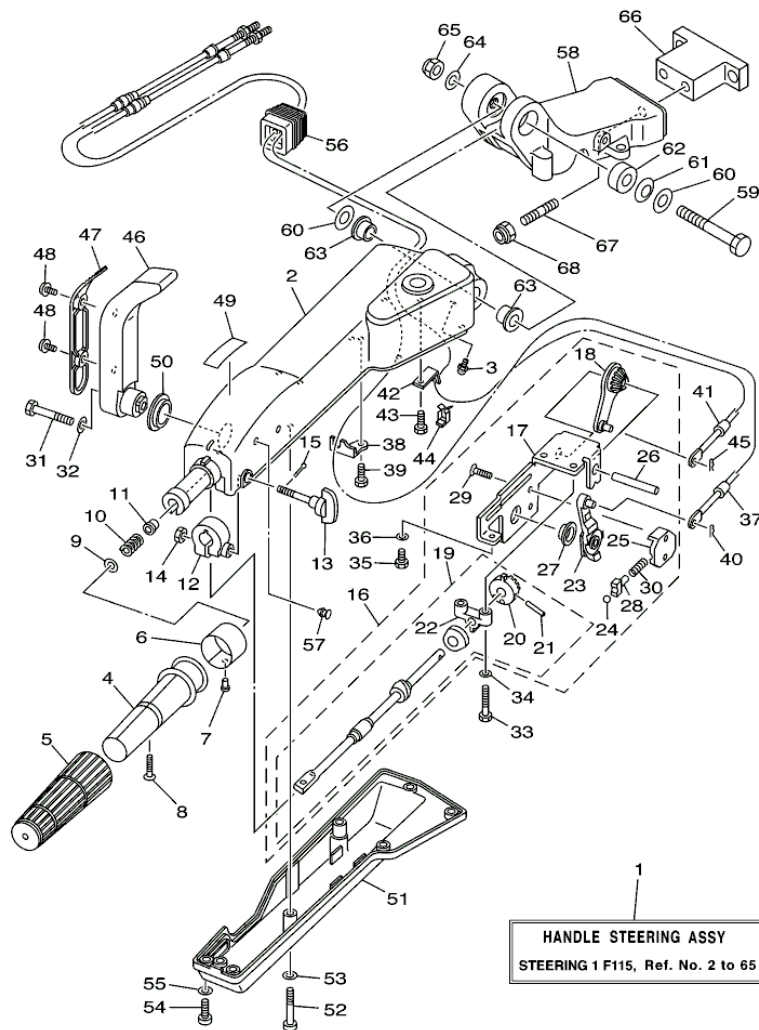

LF115TXRD 2005 / STEERING 1 F115

1
HANDLE STEERING ASSY
STEERING 1 F115, Ref. No. 2 to 65

68V4100-D180

©2013 Yamaha Motor Corporation, U.S.A. All rights reserved.

Part List

LF115TXRD 2005 / STEERING 1 F115

REF - NO	PART NUMBER	PART NAME	QUANTITY	REMARKS
1	67G-W0084-14-4D	HANDLE STEERING ASSY	1	AP
2	67G-42111-02-4D	HANDLE, STEERING	1	
3	93700-06M03-00	NIPPLE, GREASE	1	
4	664-42119-00-00	GRIP, STEERING HANDLE	1	
5	6G1-42177-00-00	RUBBER, HANDLE	1	
6	6H2-42137-00-00	INDICATOR, THROTTLE	1	
7	90269-02M09-00	RIVET	1	
8	90149-05M13-00	SCREW	1	
9	92903-10600-00	WASHER, PLATE	1	
10	90501-23215-00	SPRING, COMPRESSION	1	
11	90386-08032-00	BUSH	1	
12	63D-42126-00-00	FRICTION, STEERING HANDLE GRIP	1	
13	63D-48154-00-00	KNOB, THROTTLE	1	
14	95380-06600-00	NUT, HEXAGON	1	
15	91490-20010-00	PIN. COTTER	1	
16	67G-44100-10-00	SHIFT LINK ASSY	1	
17	67G-44104-00-00	.PLATE COMP	1	
18	67G-48261-00-00	.ARM, THROTTLE	1	
19	67G-42115-10-00	.SHAFT, STEERING HANDLE	1	
20	650-42152-00-94	..GEAR	1	
21	91690-30025-00	..PIN, SPRING	1	
22	67G-42159-00-00	..STAY	1	
23	67G-44113-00-00	.CAM PLATE, HANDLE	1	
24	63D-48236-00-00	.ROLLER, DETENT	1	
25	63D-48119-00-00	.COVER	1	
26	67G-42153-00-00	.SHAFT, THROTTLE CONTROL	1	
27	67G-44132-00-00	.BUSHING	1	
28	63D-48237-00-00	.ADAPTER	1	
29	98785-05014-00	.SCREW, FLAT HEAD	2	
30	63D-48238-00-00	.SPRING, DETENT	1	
31	97095-08040-00	BOLT	1	
32	92995-08600-00	WASHER	1	
33	97095-06030-00	BOLT	2	
34	92995-06600-00	WASHER	2	
35	97095-06014-00	BOLT	1	
36	92995-06600-00	WASHER	1	
37	67G-48321-10-00	CABLE	1	
38	67G-48531-00-00	BRACEKT, REMOTE CONTROL 1	1	
39	97095-06014-00	BOLT	1	
40	90468-10005-00	CLIP	1	
41	67G-26301-10-00	THROTTLE CABLE ASSY	1	
42	66R-48538-00-00	CLAMP, CABLE 1	1	
43	97095-06014-00	BOLT	1	
44	63D-48538-00-00	CLAMP, CABLE 1	1	
45	90468-10005-00	CLIP	1	
46	67G-44159-00-4D	HANDLE, GEAR SHIFT	1	
47	67G-44173-00-00	LEVER, SHIFT CONTROL	1	
48	90159-06M18-00	SCREW, WITH WASHER	2	
49	6G8-44191-00-00	INDICATOR, SHIFT	1	
50	90386-26MA3-00	BUSH	1	
51	67G-42131-00-00	COVER, HANDLE STEERING	1	
52	97885-06040-00	SCREW, PAN HEAD	2