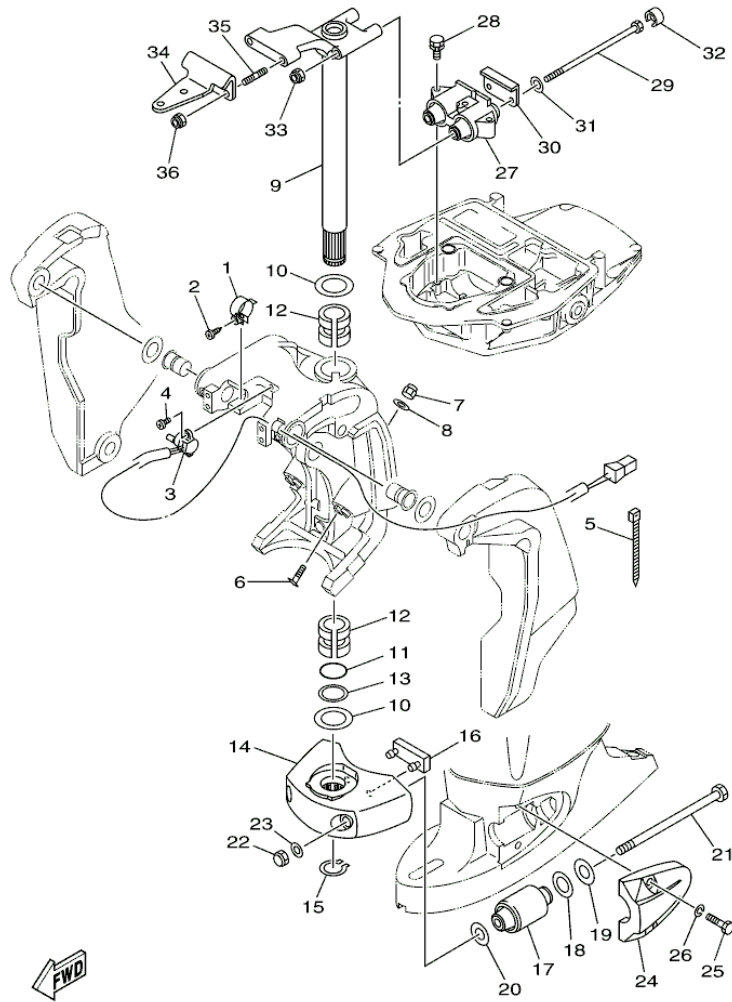

LF115TXRD 2005 / BRACKET 2

68V4110-D230

©2013 Yamaha Motor Corporation, U.S.A. All rights reserved.

Part List

LF115TXRD 2005 / BRACKET 2

REF - NO	PART NUMBER	PART NAME	QUANTITY	REMARKS
1	64E-43139-02-00	CAM, TRIM SENDER	1	
2	97780-60525-00	SCREW, TAPPING	1	
3	67H-83672-00-00	TRIM SENDER	1	
4	97885-06016-00	SCREW, PAN HEAD	2	
5	90465-11M10-00	CLAMP	3	
6	63P-43376-00-00	BOLT, THRUST RECEIVER	2	
7	95780-10300-00	NUT, FLANGE	2	
8	92995-10600-00	WASHER	2	
9	68V-42510-30-8D	STEERING BRACKET ASSY	1	UR X
9	68V-42510-10-8D	STEERING BRACKET ASSY	1	UR L
10	90201-38M60-00	WASHER, PLATE	2	
11	93210-37MH7-00	O-RING	1	
12	90386-38M32-00	BUSH	2	
13	90202-40M47-00	WASHER, PLATE	1	
14	68V-44551-00-8D	HOUSING, LOWER MOUNT RUBBER 1	1	
15	93410-37M04-00	CIRCLIP	1	
16	61A-44575-00-00	DAMPER, LOWER MOUNT RUBBER	1	
17	61A-44555-01-94	MOUNT DAMPER, LOWER SIDE	2	
18	90202-32M19-00	WASHER, PLATE	2	
19	90201-16M55-00	WASHER, PLATE	2	
20	90201-15M58-00	WASHER, PLATE	2	
21	90109-14007-00	BOLT	2	
22	95380-14600-00	NUT	2	
23	92995-14600-00	WASHER	2	
24	68V-44553-00-8D	COVER, LOWER MOUNT	2	
25	97075-10040-00	BOLT	4	
26	92995-10100-00	WASHER	4	
27	67F-44514-00-94	MOUNT DAMPER, UPPER SIDE	1	
28	97575-08445-00	BOLT, WITH WASHER	3	
29	90109-12007-00	BOLT	2	
30	67F-44526-00-00	PLATE	1	
31	90201-12M09-00	WASHER, PLATE	2	
32	67F-44533-00-00	DAMPER, UPPER MOUNT RUBBER	2	
33	90185-12M12-00	NUT, SELF-LOCKING	2	
34	68V-48511-00-8D	HOOK, STEERING	1	
35	90116-10175-00	BOLT, STUD	2	
36	90185-10051-00	NUT, SELF-LOCKING	2