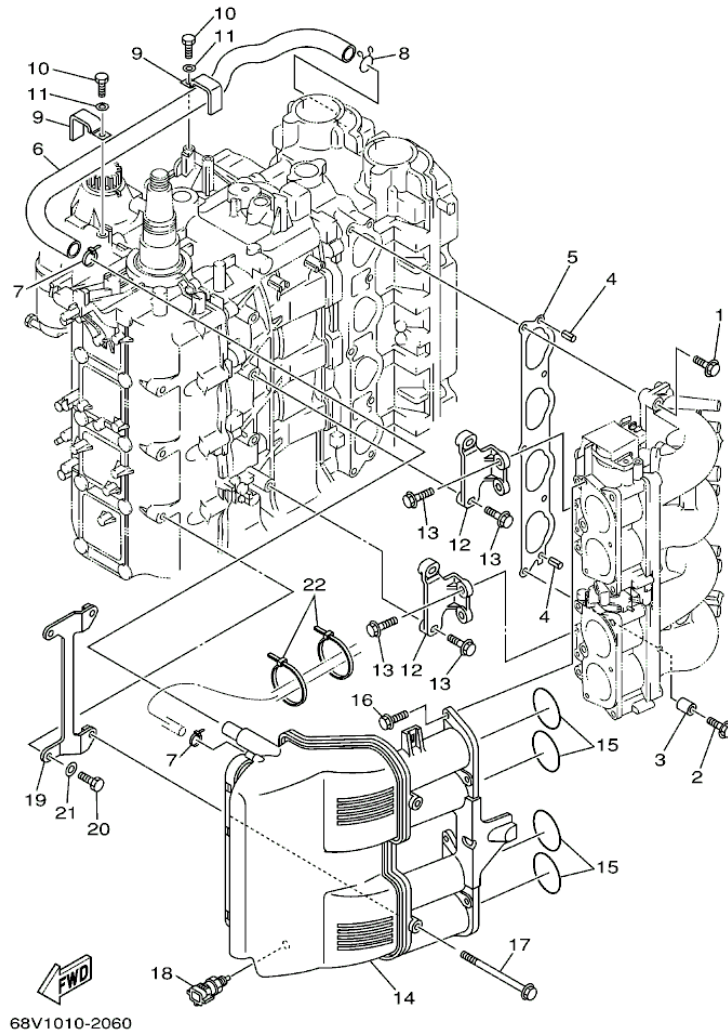

LF115TXRD 2005 / INTAKE 1

©2013 Yamaha Motor Corporation, U.S.A. All rights reserved.

Part List

LF115TXRD 2005 / INTAKE 1

REF - NO	PART NUMBER	PART NAME	QUANTITY	REMARKS
1	97575-08540-00	BOLT, WITH WASHER	4	
2	90119-08M68-00	BOLT, WITH WASHER	1	
3	90387-08M32-00	COLLAR	1	
4	91690-50014-00	PIN, SPRING	2	
5	68V-13645-00-00	.GASKET, MANIFOLD 1	1	
6	67F-15373-00-00	PIPE, BREATHER	1	
7	90465-11M10-00	CLAMP	2	
8	90467-20M15-00	CLIP	1	
9	90465-12M03-00	CLAMP	2	
10	97095-06012-00	BOLT	2	
11	92995-06600-00	WASHER	2	
12	68V-14291-00-94	BRACKET 1	2	
13	90119-06M49-00	BOLT, WITH WASHER	8	
14	68V-14440-00-00	SILENCER ASSY, INTAKE	1	
15	93210-48MJ9-00	.O-RING	4	
16	90119-06M82-00	BOLT, WITH WASHER	6	
17	90119-06ME1-00	BOLT, WITH WASHER	2	
18	65L-85886-00-00	THERMOSENSOR	1	
19	68V-14292-00-00	BRACKET 2	1	
20	97095-08020-00	BOLT	2	
21	92995-08600-00	WASHER	2	
22	90465-13M18-00	CLAMP	2