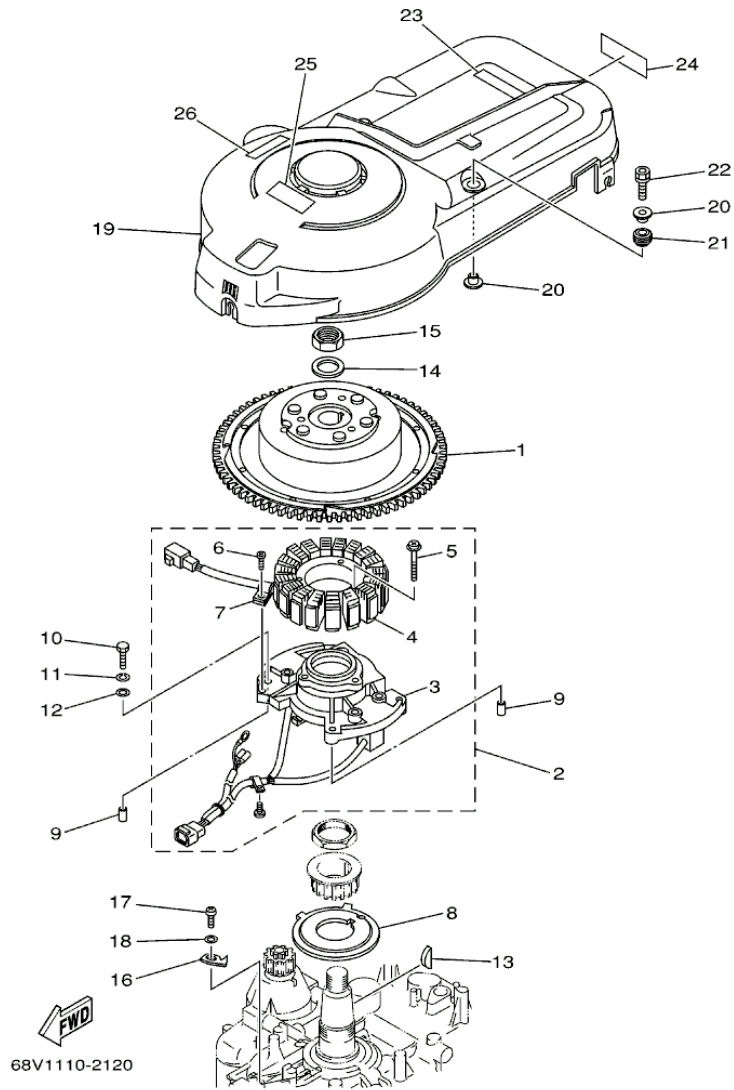

LF115TXRD 2005 / GENERATOR

©2013 Yamaha Motor Corporation, U.S.A. All rights reserved.

Part List

LF115TXRD 2005 / GENERATOR

REF - NO	PART NUMBER	PART NAME	QUANTITY	REMARKS
1	68V-81450-00-00	ROTOR ASSY	1	
2	68V-81460-00-00	BASE ASSY	1	
3	68V-85580-00-00	.COIL, PULSER	1	
4	68V-81410-00-00	.STATOR ASSY	1	
5	63D-81345-20-00	.SCREW, WITH WASHER (M6X30)	3	
6	97607-04110-00	.SCREW,WITH WASHER	1	
7	445-81328-20-00	.CLAMP	1	
8	68V-81673-00-00	ROTOR	1	
9	99530-08012-00	PIN, DOWEL	2	
10	97095-06030-00	BOLT	4	
11	92995-06100-00	WASHER, SPRING	4	
12	92995-06600-00	WASHER	4	
13	90280-04M08-00	KEY, WOODRUFF	1	
14	90201-24014-00	WASHER, PLATE	1	
15	90179-24002-00	NUT	1	
16	6D8-81332-00-00	PLATE, TIMING	1	
17	97885-06010-00	SCREW, PAN HEAD	1	
18	92995-06600-00	WASHER	1	
19	67F-81337-01-00	COVER, FLYWHEEL	1	
20	90387-06M71-00	COLLAR	4	
21	90480-15M31-00	GROMMET	2	
22	90119-06M92-00	BOLT, WITH WASHER	2	
23	67F-12138-40-00	MARK, CAUTION	1	
24	68V-13437-40-00	MARK, CAUTION	1	
25	6A1-83625-41-00	MARK 5	1	
26	6K1-83623-41-00	MARK 3	1	LF115

Part Notes

LF115TXRD 2005 / GENERATOR

PART NUMBER	NOTE TEXT
92995-06100-00	OEM: This part number is among the Top 100 Most Popular Marine Maintenance Parts as of August 2013.

©2013 Yamaha Motor Corporation, U.S.A. All rights reserved.