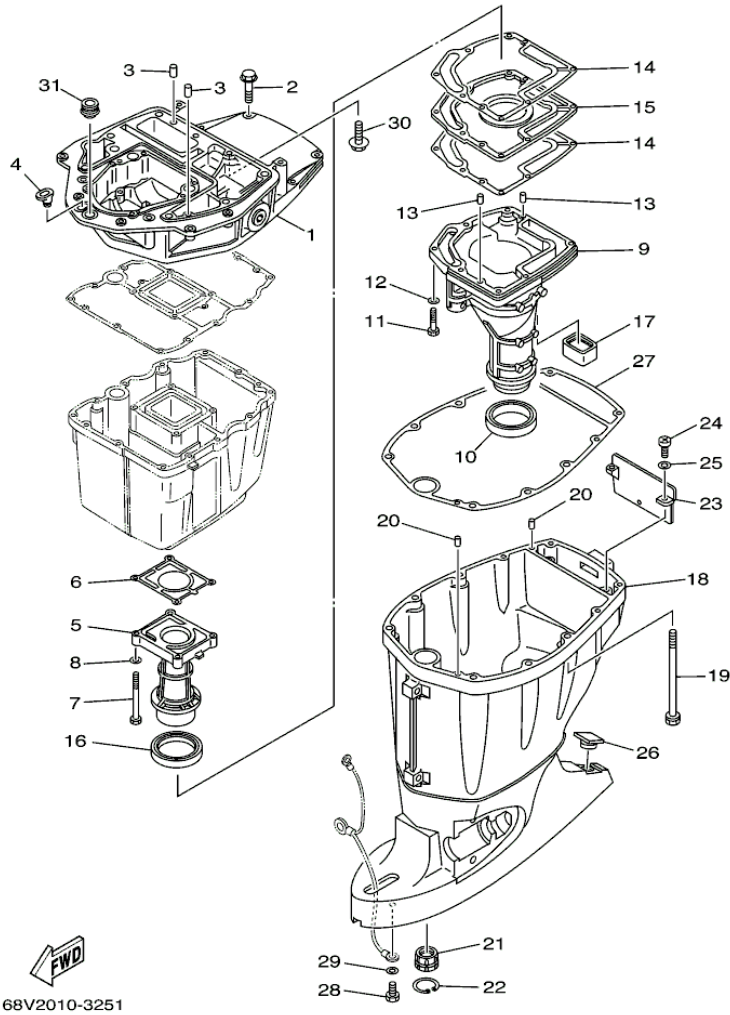

LF115TXRD 2005 / UPPER CASING

©2013 Yamaha Motor Corporation, U.S.A. All rights reserved.

Part List

LF115TXRD 2005 / UPPER CASING

REF - NO	PART NUMBER	PART NAME	QUANTITY	REMARKS
1	67F-41137-02-94	GUIDE, EXHAUST	1	
2	97575-08540-00	BOLT, WITH WASHER	4	
3	93608-16M16-00	PIN, DOWEL	2	
4	6G1-42727-00-00	GROMMET	1	
5	67F-41131-01-5B	MANIFOLD, EXT. 1	1	
6	67F-41133-A1-00	.GASKET, EXHAUST MANIFOLD 1	1	
7	97075-06070-00	BOLT	4	
8	92995-06600-00	WASHER	4	
9	68V-14711-30-5B	MUFFLER 1	1	UR X
9	68V-14711-10-5B	MUFFLER 1	1	
10	68V-45123-00-00	.GASKET, MUFFLER	1	
11	97075-06030-00	BOLT	7	
12	92995-06600-00	WASHER	7	
13	93606-19M23-00	PIN, DOWEL	2	
14	67F-41134-A0-00	.GASKET, EXHAUST MANIFOLD	2	
15	67F-45181-00-5B	PLATE	1	
16	67F-41138-00-00	.SEAL, EXT. 1	1	
17	67F-45127-00-00	.SEAL	1	
18	68V-45111-31-8D	CASING, UPPER	1	UR X
18	68V-45111-11-8D	CASING, UPPER	1	
19	90119-10M08-00	BOLT, WITH WASHER	6	
20	93608-16M16-00	PIN, DOWEL	2	
21	6E5-45318-00-00	BUSHING, DRIVE SHAFT	1	
22	93420-36M01-00	CIRCLIP	1	
23	67F-45151-00-00	COVER, UPPER CASING	1	
24	97880-06016-00	SCREW, PAN HEAD	2	
25	92990-06600-00	WASHER, PLATE	2	
26	6H3-45155-00-00	CAP	1	
27	67F-45113-00-00	.GASKET, UPPER CASING	1	
28	97095-06010-00	BOLT	1	
29	92995-06600-00	WASHER	1	
30	90119-08M58-00	BOLT, WITH WASHER	2	
31	67F-42724-00-00	GROMMET	1	

Part Notes

LF115TXRD 2005 / UPPER CASING

PART NUMBER	NOTE TEXT
92990-06600-00	OEM: This part number is among the Top 100 Most Popular Marine Maintenance Parts as of August 2013.

©2013 Yamaha Motor Corporation, U.S.A. All rights reserved.