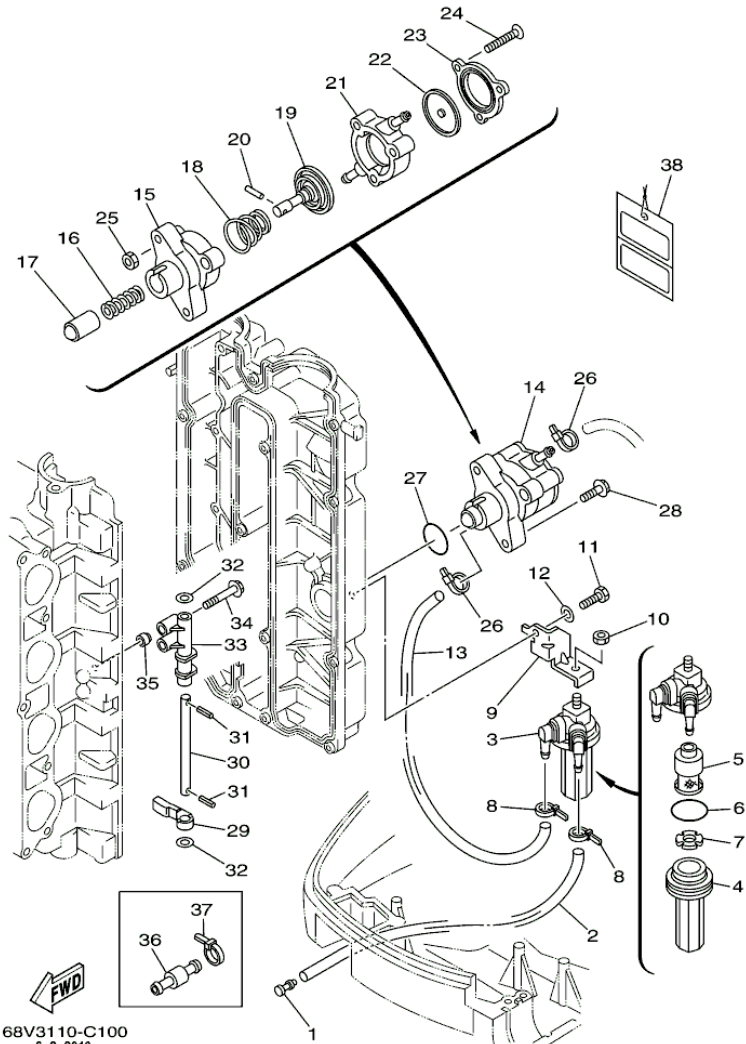

LF115TXRD 2005 / FUEL 1

68V3110-C100
6-2-2010

©2013 Yamaha Motor Corporation, U.S.A. All rights reserved.

Part List

LF115TXRD 2005 / FUEL 1

REF - NO	PART NUMBER	PART NAME	QUANTITY	REMARKS
1	689-85547-00-00	DAMPER	1	
2	90445-13M37-00	HOSE (L2300)	1	
3	68V-24560-01-00	FILTER ASSY	1	
4	68V-24521-01-00	.CUP, FILTER	1	
5	68V-24563-00-00	.ELEMENT, FILTER	1	
6	93210-32738-00	.O-RING	1	
7	68V-24469-01-00	.FLOAT, WATER LEVEL	1	
8	90465-11M10-00	CLAMP	2	
9	68V-24566-00-00	BRACKET, FILTER	1	
10	95380-08600-00	NUT	1	
11	97095-06016-00	BOLT	1	
12	92995-06600-00	WASHER	1	
13	90445-13M11-00	HOSE (L300)	1	
14	68V-24410-00-00	FUEL PUMP ASSY	1	
15	68V-24412-00-00	.BODY 1	1	
16	68V-24454-00-00	.SPRING	1	
17	68V-13131-00-00	.PLUNGER	1	
18	68V-24423-00-00	.SPRING, DIAPHRAGM	1	
19	68V-24411-00-00	.DIAPHRAGM	1	
20	68V-24374-00-00	.PIN	1	
21	68V-24413-00-00	.BODY 2	1	
22	68V-24471-00-00	.DIAPHRAGM	1	
23	68V-24414-00-00	.BODY 3	1	
24	68V-24444-00-00	.SCREW	3	
25	68V-24149-00-00	.NUT	3	
26	90465-11M10-00	CLAMP	2	
27	93210-30682-00	.O-RING	1	
28	90119-06M83-00	BOLT, WITH WASHER	2	
29	67F-24575-00-00	LEVER, FUEL CHANGE	1	
30	68V-24495-00-00	SHAFT	1	
31	91609-25014-00	PIN, SPRING	2	
32	90201-08M12-00	.WASHER, PLATE	2	
33	67F-24491-00-00	BRACKET, FUEL PUMP	1	
34	90119-07235-00	.BOLT/WASHER-CAM CAPS	2	
35	91809-08006-00	.PIN, DOWEL	2	
36	6R3-24377-10-00	PIPE, JOINT 2	1	
37	90465-11M10-00	CLAMP	1	
38	61H-2819R-31-00	TAG, WARNING	1	

Part Notes

LF115TXRD 2005 / FUEL 1

PART NUMBER	NOTE TEXT
68V-24563-00-00	OEM: This part number is among the Top 100 Most Popular Marine Maintenance Parts as of August 2013.

©2013 Yamaha Motor Corporation, U.S.A. All rights reserved.