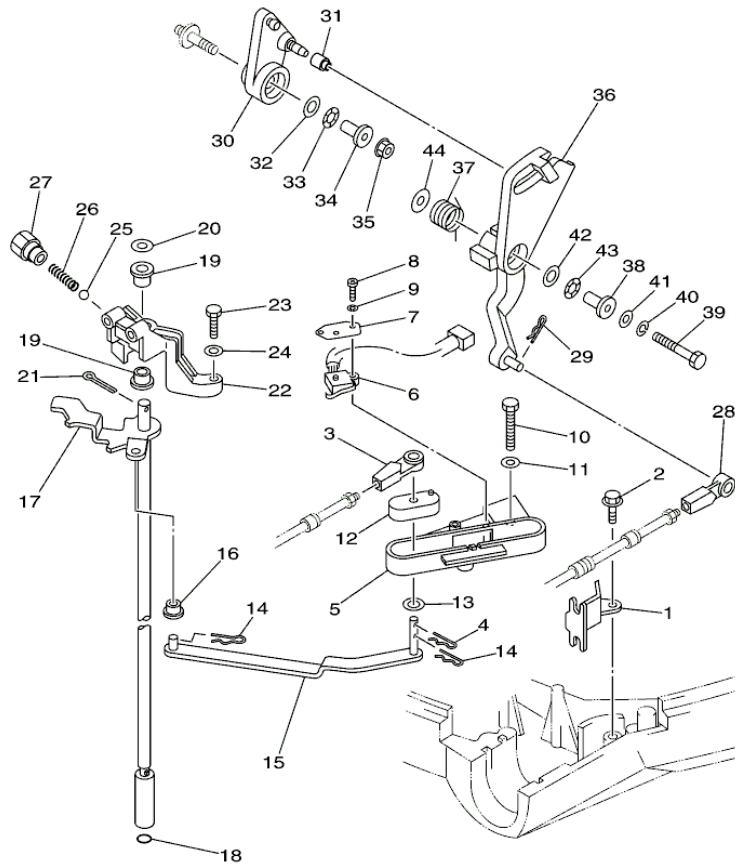

LF115TXRD 2005 / CONTROL

68V3100-C210

©2013 Yamaha Motor Corporation, U.S.A. All rights reserved.

Part List

LF115TXRD 2005 / CONTROL

REF - NO	PART NUMBER	PART NAME	QUANTITY	REMARKS
1	67F-48538-00-00	CLAMP, CABLE 1	1	
2	90109-06M86-00	BOLT	1	
3	663-48344-00-00	.CABLE END, REMOTE CONTROL	1	
4	90468-18008-00	CLIP	1	
5	68V-44117-00-00	BRACKET	1	
6	68F-8259F-00-00	SWITCH ASSY	1	EXCEPT F115TJR
7	61A-82588-01-00	PLATE	1	EXCEPT F115TJR
8	97885-04016-00	SCREW, PAN HEAD	2	EXCEPT F115TJR
9	92995-04100-00	WASHER	2	EXCEPT F115TJR
10	97095-06040-00	.BOLT	2	
11	92995-06600-00	WASHER	2	
12	68V-44122-01-00	BUSHING, SHIFT ROD LEVER	1	
13	90202-07M07-00	WASHER, PLATE	1	
14	90468-18008-00	CLIP	2	
15	68V-44121-00-00	LEVER, SHIFT ROD	1	
16	90386-06M12-00	BUSH	1	
17	68V-44120-30-00	HANDLE GEAR SHIFT ASSY	1	UR X
17	68V-44120-10-00	HANDLE GEAR SHIFT ASSY	1	UR L
18	93210-09165-00	O-RING	1	
19	90386-90M90-00	BUSH	2	
20	90201-09M02-00	WASHER, PLATE	1	
21	91490-20015-00	PIN. COTTER	1	
22	68V-44118-00-00	BRACKET	1	
23	97075-06025-00	BOLT	2	
24	92995-06600-00	WASHER	2	
25	93501-04M02-00	BALL	1	
26	90501-12082-00	SPRING, COMPRESSION	1	
27	648-42715-00-00	BUSHING	1	
28	663-48344-00-00	.CABLE END, REMOTE CONTROL	1	
29	90468-18008-00	CLIP	1	
30	68V-42157-00-00	LEVER, THROTTLE	1	
31	68V-42171-00-00	BUSHING	1	
32	90201-10M02-00	WASHER, PLATE	1	
33	90206-10M04-00	WASHER, WAVE	1	
34	90387-06M21-00	COLLAR	1	
35	90179-06M28-00	NUT	1	
36	68V-42154-00-00	LEVER, THROTTLE CONTROL	1	
37	67F-44135-00-00	SPRING	1	
38	90387-06M21-00	COLLAR	1	
39	97095-06035-00	BOLT	1	
40	92995-06100-00	WASHER, SPRING	1	
41	92995-06600-00	WASHER	1	
42	90201-10M02-00	WASHER, PLATE	1	
43	90206-10M04-00	WASHER, WAVE	1	
44	90201-06M31-00	WASHER, PLATE	1	

Part Notes

LF115TXRD 2005 / CONTROL

PART NUMBER	NOTE TEXT
92995-06100-00	OEM: This part number is among the Top 100 Most Popular Marine Maintenance Parts as of August 2013.

©2013 Yamaha Motor Corporation, U.S.A. All rights reserved.