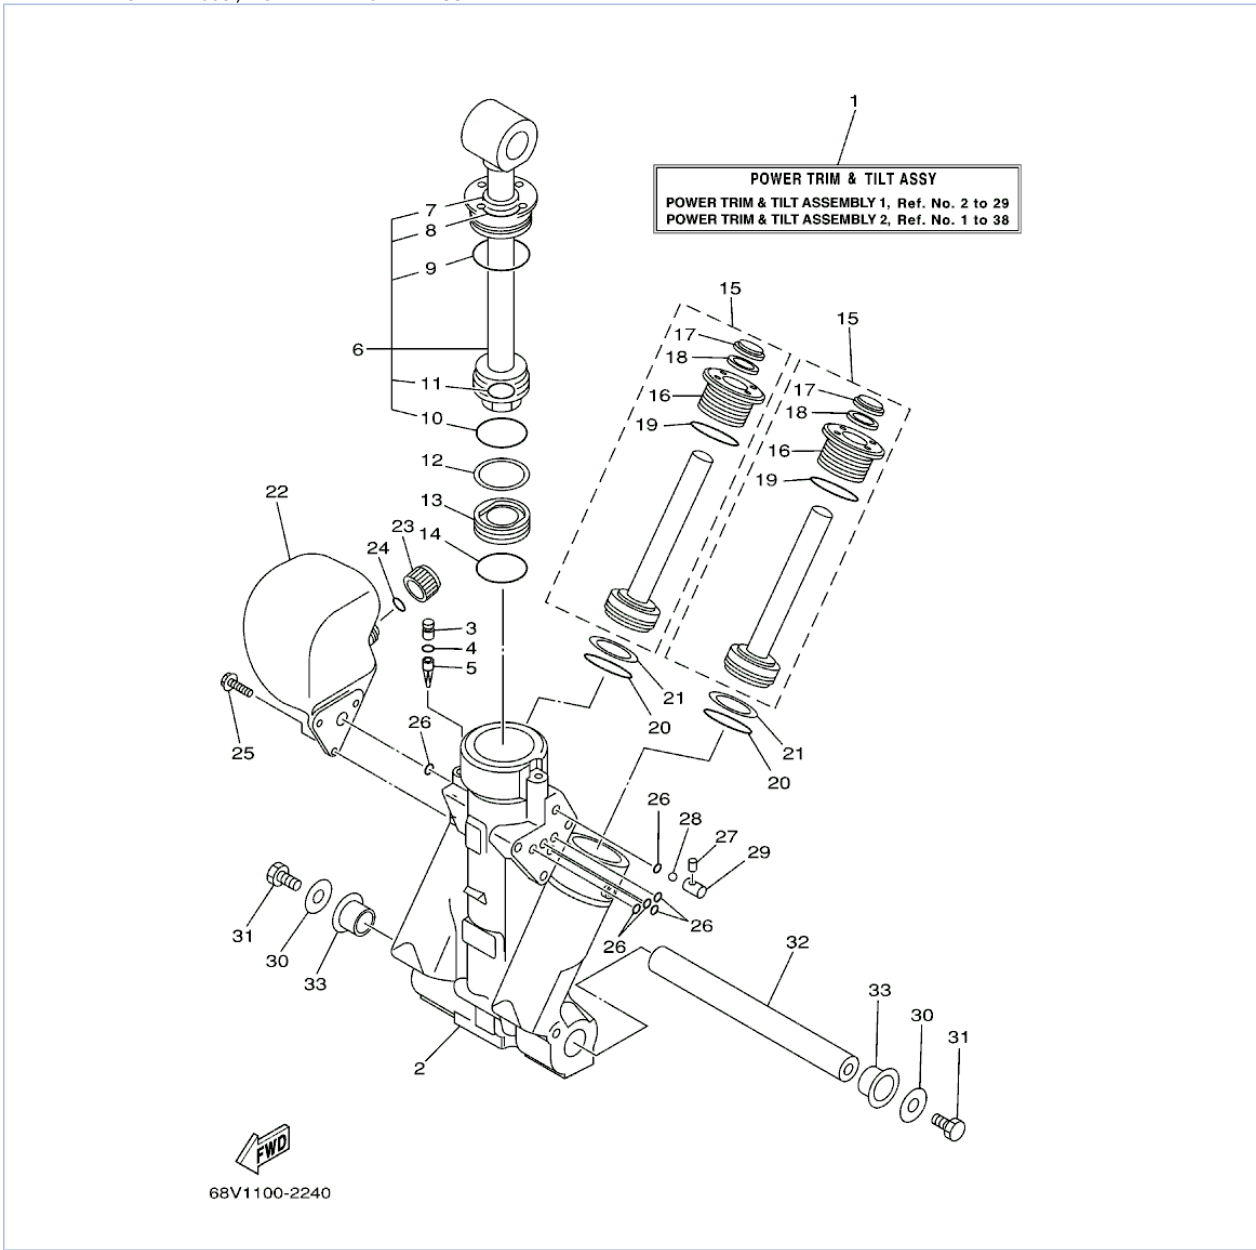

LF115TXRD 2005 / POWER TRIM & TILT ASSEMBLY 1

©2013 Yamaha Motor Corporation, U.S.A. All rights reserved.

Part List

LF115TXRD 2005 / POWER TRIM & TILT ASSEMBLY 1

REF - NO	PART NUMBER	PART NAME	QUANTITY	REMARKS
1	68V-43800-01-4D	POWER TRIM & TILT ASSY	1	
2	64E-43825-01-00	HOUSING, TRIM & TILT	1	
3	64E-4388J-00-00	PLUG 2	1	
4	93210-10M74-00	O-RING	1	
5	64E-43817-00-00	FILTER 2	1	
6	64E-43810-00-00	TILT PISTON SUB ASSY	1	
7	64E-43898-00-00	.SEAL, DUST 2	1	
8	64E-43867-00-00	.O-RING	1	
9	64E-43866-00-00	.O-RING	1	
10	6E5-43862-00-00	.O-RING	1	
11	64E-43883-00-00	.O-RING	1	
12	6E5-43872-00-00	RING, BACK UP	1	
13	6E5-43814-02-00	PISTON, FREE	1	
14	6E5-43862-00-00	O-RING	1	
15	64E-43820-00-00	PISTON SUB ASSEMBLY	2	
16	64E-43821-00-00	.SCREW, TRIM CYLINDER END	1	
17	64E-43822-00-00	.SEAL, TRIM DUST	1	
18	64E-4384J-00-00	.SEAL, TRIM DOWN	1	
19	6G5-43864-00-00	.O-RING	1	
20	6E5-43864-00-00	O-RING	2	
21	6E5-43874-01-00	RING, BACK UP	2	
22	64E-43828-00-00	BODY, RESERVOIR	1	
23	64E-43829-00-00	PLUG, RESERVOIR	1	
24	64E-43897-00-00	O-RING	1	
25	64E-4388E-00-00	BOLT ,SCREW (L:14MM)	3	
26	64E-43869-00-00	O-RING	6	
27	64E-4381G-00-00	PIN	1	
28	6E5-43858-00-00	BALL	1	
29	64E-4382G-00-00	VALVE, SEAT	1	
30	90201-08M14-00	WASHER, PLATE	2	
31	97080-08016-00	BOLT	2	
32	64E-43818-01-00	PIN, LOWER SHOCK MOUNT	1	
33	90386-22M98-00	BUSH	2	

Part Notes

LF115TXRD 2005 / POWER TRIM & TILT ASSEMBLY 1

PART NUMBER		NOTE TEXT
64E-43822-00-00		OEM: This part number is among the Top 100 Most Popular Marine Maintenance Parts as of August 2013.
64E-4384J-00-00		OEM: This part number is among the Top 100 Most Popular Marine Maintenance Parts as of August 2013.
6G5-43864-00-00		OEM: This part number is among the Top 100 Most Popular Marine Maintenance Parts as of August 2013.
64E-43869-00-00		OEM: This part number is among the Top 100 Most Popular Marine Maintenance Parts as of August 2013.

©2013 Yamaha Motor Corporation, U.S.A. All rights reserved.