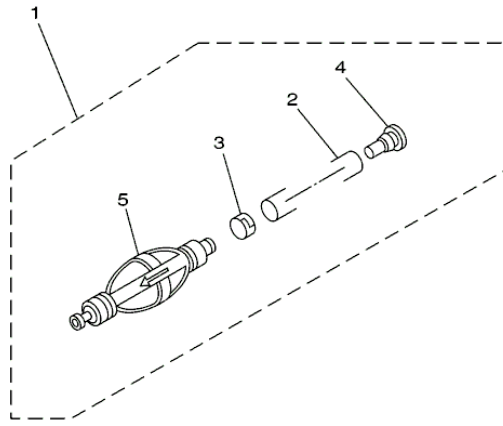

LF115TXRD 2005 / FUEL 2

68V0100-0110

©2013 Yamaha Motor Corporation, U.S.A. All rights reserved.

Part List

LF115TXRD 2005 / FUEL 2

REF - NO	PART NUMBER	PART NAME	QUANTITY	REMARKS
1	6Y2-24307-50-00	FUEL PIPE COMP. 2	1	AP
2	90445-13M01-00	.HOSE (L2050)	1	
3	6E5-24351-51-00	.BAND 1	1	
4	90480-06M19-00	.GROMMET	1	
5	6Y2-24360-60-00	.PRIMER PUMP ASSY	1