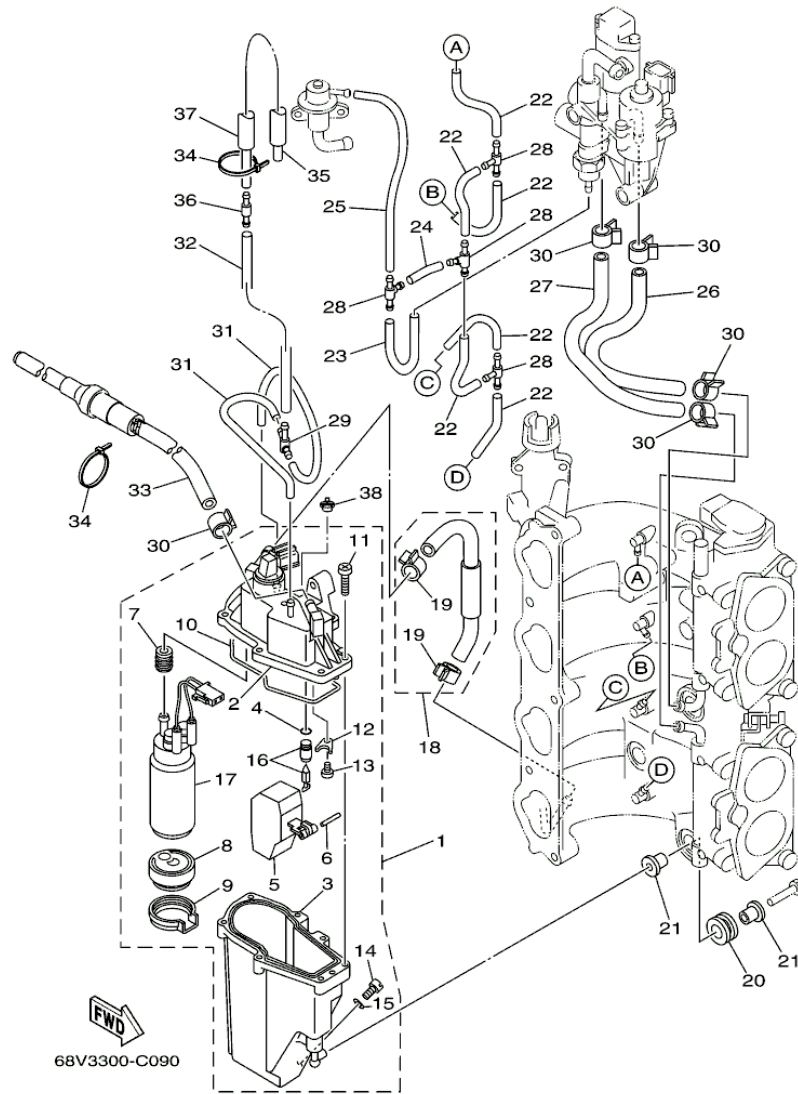

LF115TXRD 2005 / FUEL INJECTION PUMP

©2013 Yamaha Motor Corporation, U.S.A. All rights reserved.

Part List

LF115TXRD 2005 / FUEL INJECTION PUMP

REF - NO	PART NUMBER	PART NAME	QUANTITY	REMARKS
1	68V-14180-02-00	FLOAT CHAMBER ASSY	1	
2	68V-14182-01-00	.COVER, FLOAT CHAMBER	1	
3	68V-14181-00-00	.BODY, FLOAT CHAMBER 1	1	
4	68V-13769-00-00	.O-RING	1	
5	68V-14985-00-00	.FLOAT	1	
6	68V-14386-00-00	.PIN, FLOAT	1	
7	68V-13781-00-00	.DAMPER, PUMP	1	
8	68V-13915-00-00	.FILTER	1	
9	68V-13784-00-00	.COVER, PUMP	1	
10	68V-14984-00-00	.GASKET, FLOAT CHAMBER	1	
11	68V-14567-00-00	.SCREW	7	
12	68V-14255-00-00	.PLATE	1	
13	68V-14592-00-00	.SCREW	1	
14	68V-14191-00-00	.PLUG, DRAIN	1	
15	68V-14126-00-00	.GASKET	1	
16	68V-14546-00-00	.VALVE, NEEDLE	1	
17	68V-13907-02-00	.FUEL PUMP COMP	1	
18	68V-14807-00-00	HOSE COMP.	1	
19	68V-24387-00-00	.CLIP	2	
20	68V-13593-00-00	DAMPER	3	
21	68V-13716-00-00	COLLAR	6	
22	68V-13542-00-00	HOSE, VACUUM SENSING 1	6	
23	68V-13533-00-00	.HOSE, VACUUM SENSING 4	1	
24	68V-13544-00-00	HOSE, VACUUM SENSING 2	1	
25	68V-13532-00-00	HOSE, VACUUM SENSING 3	1	
26	68V-13545-00-00	HOSE 1	1	
27	68V-13546-00-00	HOSE 2	1	
28	68V-24377-00-00	PIPE, JOINT 2	4	
29	68V-24379-00-00	PIPE, JOINT 4	1	
30	68V-13577-00-00	CLIP	5	
31	68V-13534-00-00	HOSE, VACUUM SENSING 5	2	
32	68V-13547-01-00	HOSE 3	1	
33	68V-24502-00-00	FILTER, FUEL	1	
34	68V-2481H-00-00	CLAMP	2	
35	68V-13535-00-00	HOSE, VACUUM SENSING 5	1	
36	68V-13490-01-00	RELIEF VALVE ASSY	1	
37	68V-13543-00-00	HOSE, AIR	1	
38	69J-14225-00-00	CAP	1	

Part Notes

LF115TXRD 2005 / FUEL INJECTION PUMP

PART NUMBER	NOTE TEXT
68V-14984-00-00	OEM: This part number is among the Top 100 Most Popular Marine Maintenance Parts as of August 2013.

©2013 Yamaha Motor Corporation, U.S.A. All rights reserved.