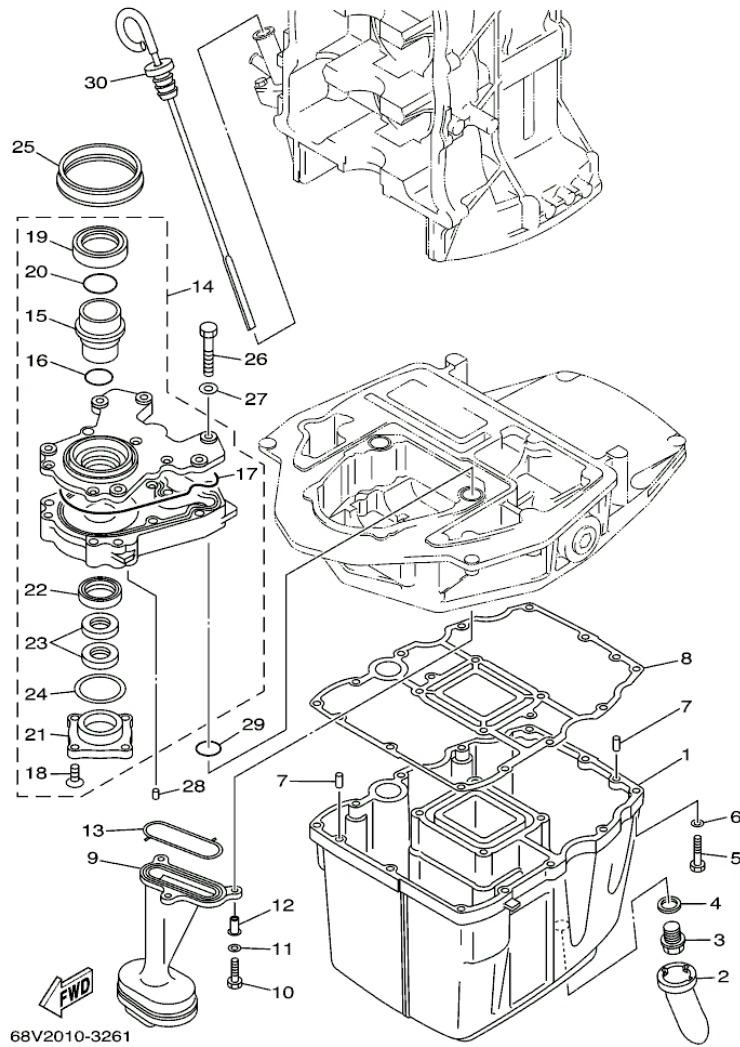

LF115TXRD 2005 / OIL PAN

©2013 Yamaha Motor Corporation, U.S.A. All rights reserved.

Part List

LF115TXRD 2005 / OIL PAN

REF - NO	PART NUMBER	PART NAME	QUANTITY	REMARKS
1	67F-15311-01-5B	OIL PAN	1	
2	67F-15316-00-00	DAMPER 1	1	
3	90340-14M06-00	PLUG, STRAIGHT SCREW	1	
4	90430-14M09-00	.GASKET	1	
5	97075-06025-00	BOLT	12	
6	92995-06600-00	WASHER	12	
7	93606-12019-00	.PIN, DOWEL	2	
8	68V-15312-00-00	.GASKET, OIL PAN	1	
9	67F-13411-00-00	STRAINER, OIL	1	
10	97027-06025-00	BOLT, HEXAGON	3	
11	92907-06600-00	WASHER, PLATE	3	
12	90387-06M64-00	COLLAR	3	
13	67F-13415-00-00	.SEAL, OIL STRAINER	1	
14	67F-13300-10-00	OIL PUMP ASSY	1	
15	67F-13314-02-00	.SHAFT, PUMP	1	
16	67F-13473-01-00	.O-RING	1	
17	67F-13329-00-00	.GASKET, PUMP COVER	1	
18	67F-13495-00-00	.SCREW	10	
19	67F-13119-01-00	.OIL SEAL	1	
20	67F-13769-00-00	.O-RING	1	
21	67F-13914-00-00	.HOUSING, PUMP	1	
22	67F-13631-03-00	.OIL SEAL	1	
23	67F-13149-00-00	.OIL SEAL	2	
24	67F-13339-00-00	.GASKET, PUMP COVER	1	
25	67F-13338-00-00	SEAL	1	
26	97095-06045-00	.BOLT	6	
27	92995-06600-00	WASHER	6	
28	93604-12M07-00	PIN, DOWEL	2	
29	93210-19M11-00	.O-RING	2	
30	68V-15362-10-00	PLUG, OIL LEVEL	1	

Part Notes

LF115TXRD 2005 / OIL PAN

PART NUMBER	NOTE TEXT
90430-14M09-00	OEM: This part number is among the Top 100 Most Popular Marine Maintenance Parts as of August 2013.

©2013 Yamaha Motor Corporation, U.S.A. All rights reserved.