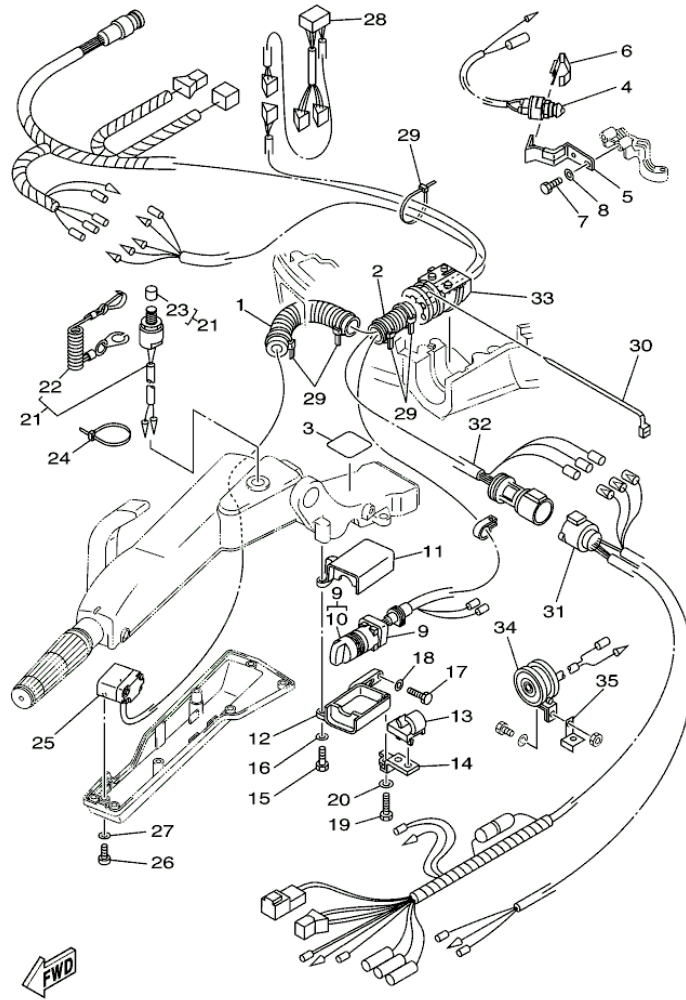

LF115TXRD 2005 / STEERING 2 F115

66V3100-C190

©2013 Yamaha Motor Corporation, U.S.A. All rights reserved.

Part List

LF115TXRD 2005 / STEERING 2 F115

REF - NO	PART NUMBER	PART NAME	QUANTITY	REMARKS
1	90446-24M79-00	HOSE (L230)	1	AP
2	6K3-83557-00-00	TUBE	1	AP
3	67G-42735-00-00	PROTECTOR	1	AP
4	688-82540-11-00	NEUTRAL SWITCH ASSY	1	AP
5	67G-82554-01-00	STAY, NEUTRAL SWITCH	1	AP
6	62Y-82555-00-00	DAMPER, MAIN SWITCH 1	1	AP
7	97095-06014-00	BOLT	2	AP
8	92995-06600-00	WASHER	2	AP
9	67G-82510-50-00	MAIN SWITCH ASSY	1	AP
10	676-82577-00-00	.CAP, KEY	1	
11	63D-8252E-01-4D	COVER, MAIN SWITCH	1	AP
12	63D-8252F-01-4D	COVER, MAIN SWITCH 2	1	AP
13	63D-24367-00-00	CLAMP, FUEL PIPE 2	1	AP
14	63D-24364-00-00	STAY	1	AP
15	97095-06025-00	BOLT	1	AP
16	92995-06600-00	WASHER	1	AP
17	97095-06020-00	BOLT	1	AP
18	92995-06600-00	WASHER	1	AP
19	97095-06030-00	BOLT	1	AP
20	92995-06600-00	WASHER	1	AP
21	69W-82575-00-00	ENGINE STOP SWITCH ASSY	1	AP
22	682-82556-00-00	.LANYARD, STOP SWITCH	1	
23	689-8257Y-00-00	.CAP	1	
24	90465-13M11-00	CLAMP	1	AP
25	67G-82563-00-00	TRIM & TILT SWITCH ASSY	1	AP
26	97885-06016-00	SCREW, PAN HEAD	2	AP
27	92995-06600-00	WASHER	2	AP
28	63D-83728-00-00	CONNECTOR ASSY	1	AP
29	90465-13M24-00	CLAMP	5	AP
30	90465-13M30-00	CLAMP	1	AP
31	6H5-83553-12-00	WIRE, LEAD	1	AP
32	63D-82586-01-00	EXTENSION, WIRE HARNESS	1	AP
33	67G-42725-01-00	GROMMET	1	AP
34	688-83383-11-00	.BUZZER	1	AP
35	6H5-83386-00-00	BUZZER STAY	1	AP

Part Notes

LF115TXRD 2005 / STEERING 2 F115

PART NUMBER	NOTE TEXT
682-82556-00-00	OEM: This part number is among the Top 100 Most Popular Marine Maintenance Parts as of August 2013.

©2013 Yamaha Motor Corporation, U.S.A. All rights reserved.