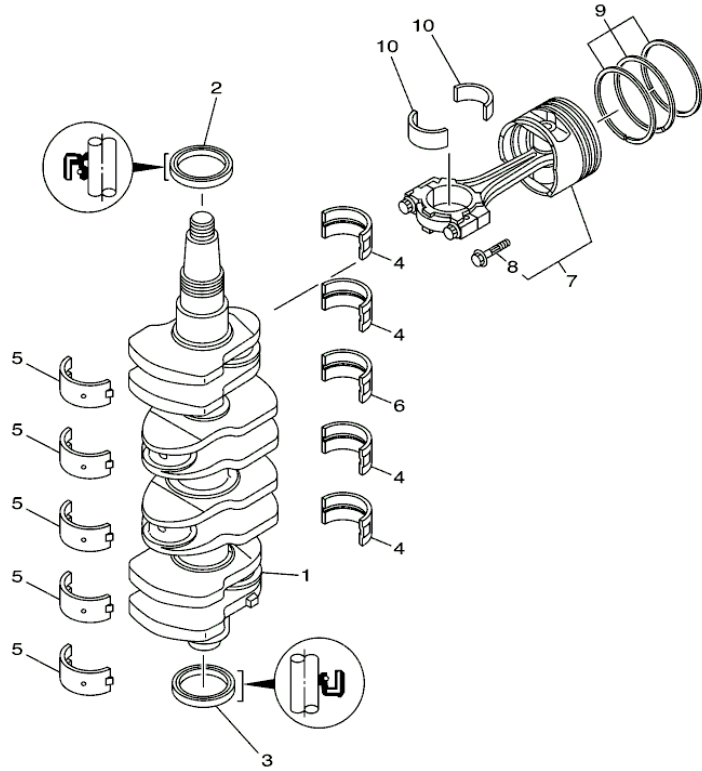

LF115TXRD 2005 / CRANKSHAFT PISTON

68V0010-0031

Part List

LF115TXRD 2005 / CRANKSHAFT PISTON

REF - NO	PART NUMBER	PART NAME	QUANTITY	REMARKS
1	68V-11411-00-00	CRANKSHAFT	1	
2	93102-48009-00	.OIL SEAL	1	
3	93101-48002-00	.OIL SEAL	1	
4	67F-11416-00-00	PLANE BEARING, CRANKSHAFT 1	4	UR GREEN
4	67F-11416-20-00	PLANE BEARING, CRANKSHAFT 1	4	UR RED
4	67F-11416-10-00	PLANE BEARING, CRANKSHAFT 1	4	UR BLUE
5	67F-11417-00-00	PLANE BEARING, CRANKSHAFT 2	5	UR YELLOW
5	67F-11417-30-00	PLANE BEARING, CRANKSHAFT 2	5	UR RED
5	67F-11417-20-00	PLANE BEARING, CRANKSHAFT 2	5	UR BLUE
5	67F-11417-10-00	PLANE BEARING, CRANKSHAFT 2	5	UR GREEN
6	67F-11418-00-00	PLANE BEARING, CRANKSHAFT 3	1	UR GREEN
6	67F-11418-20-00	PLANE BEARING, CRANKSHAFT 3	1	UR RED
6	67F-11418-10-00	PLANE BEARING, CRANKSHAFT 3	1	UR BLUE
7	68V-W1164-10-00	PISTON/CON-ROD ASSY (0.25MM OS)	4	AP
7	68V-W1164-00-00	PISTON/CON-ROD ASSY (STD)	4	
8	K1C-A3275-00-00	.BOLT, CONNECTING ROD	2	
9	67F-11604-01-00	PISTON RING SET (0.25MM O/S)	4	AP
9	67F-11603-01-00	PISTON RING SET (STD)	4	
10	68V-11656-00-00	PLANE BEARING, CONNECTING ROD	8	UR YELLOW
10	68V-11656-30-00	PLANE BEARING, CONNECTING ROD	8	UR RED
10	68V-11656-20-00	PLANE BEARING, CONNECTING ROD	8	UR BLUE
10	68V-11656-10-00	PLANE BEARING, CONNECTING ROD	8	UR GREEN