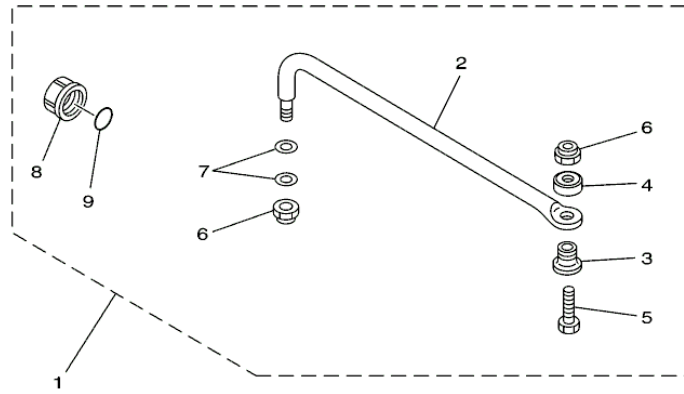

LF115TXRD 2005 / STEERING GUIDE ATTACHMENT 1

67H0100-9290

Part List

LF115TXRD 2005 / STEERING GUIDE ATTACHMENT 1

REF - NO	PART NUMBER	PART NAME	QUANTITY	REMARKS
1	6E5-61350-02-00	STEERING GUIDE ATTACHMENT KIT	1	AP F115
2	6E5-61351-01-00	.ROD, STEERING LINK	1	
3	90387-10M61-00	.COLLAR	1	
4	90560-12M01-00	.SPACER	1	
5	6E5-61355-00-00	.BOLT	1	
6	90185-09M01-00	.NUT, SELF-LOCKING	2	
7	90201-10M20-00	.WASHER, PLATE	2	
8	6E5-43145-01-00	.CAP, CLAMP BRACKET	1	
9	93210-16275-00	.O-RING	1