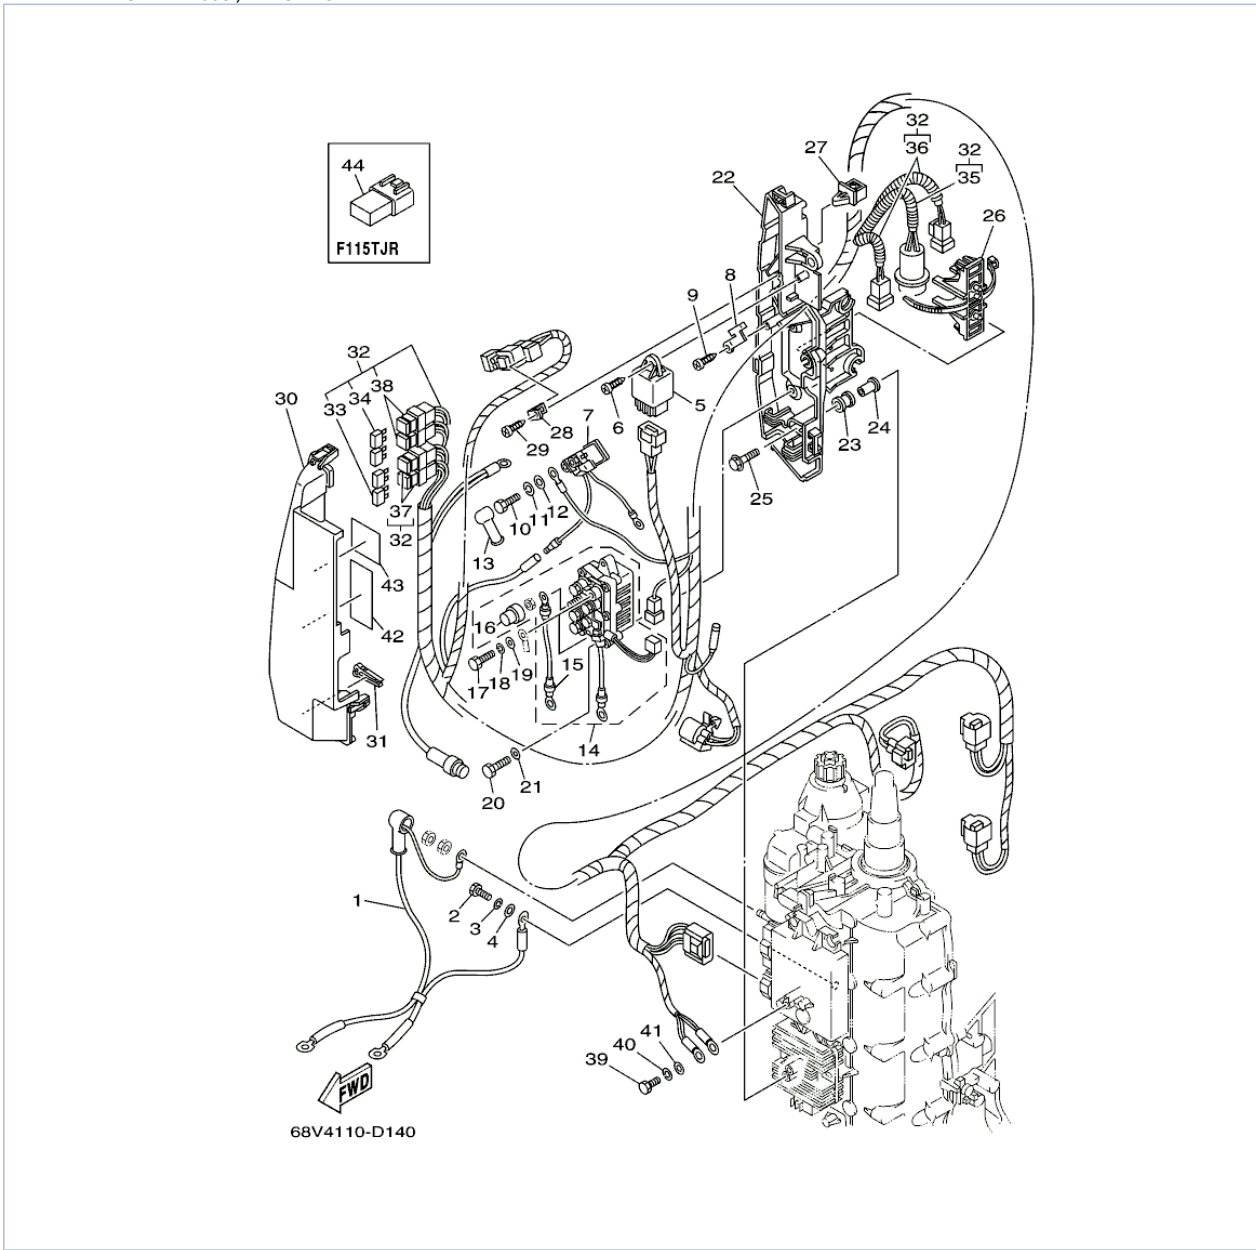

LF115TXRD 2005 / ELECTRICAL 2

©2013 Yamaha Motor Corporation, U.S.A. All rights reserved.

Part List

LF115TXRD 2005 / ELECTRICAL 2

REF - NO	PART NUMBER	PART NAME	QUANTITY	REMARKS
1	68V-82105-00-00	BATTERY CABLE	1	
2	97013-06020-00	BOLT	1	
3	92903-06100-00	WASHER, SPRING	1	
4	92903-06600-00	WASHER, PLATE	1	
5	68V-81950-00-00	RELAY ASSY	1	
6	97780-60625-00	SCREW, TAPPING	1	
7	68V-8194A-00-00	RELAY	1	
8	68V-81953-00-00	STAY, RELAY	1	
9	97780-60620-00	SCREW, TAPPING	1	
10	97095-06010-00	BOLT	2	
11	92995-06100-00	WASHER, SPRING	2	
12	92995-06600-00	WASHER	2	
13	6G5-82119-00-00	COVER, LEAD WIRE	2	
14	68V-8195B-01-00	RELAY ASSY	1	
15	68V-81949-00-00	.WIRE, LEAD	1	
16	68V-82532-00-00	.CAP	1	
17	97095-06010-00	BOLT	2	
18	92995-06100-00	WASHER, SPRING	2	
19	92995-06600-00	WASHER	2	
20	97013-06020-00	BOLT	2	
21	92903-06600-00	WASHER, PLATE	2	
22	68V-81948-01-00	BRACKET	1	
23	6A0-82317-00-00	DAMPER, IGNITION COIL	5	
24	624-42542-00-00	PIPE	5	
25	90119-06M59-00	BOLT, WITH WASHER	5	
26	68V-82594-00-00	CLAMP	1	
27	90464-12M58-00	CLAMP	1	
28	68V-85548-00-00	HOLDER	1	
29	97780-60620-00	SCREW, TAPPING	1	
30	68V-81942-02-00	COVER	1	
31	67F-2812A-00-00	.PULLER, FUSE	1	
32	68V-82590-40-00	WIRE HARNESS ASSY	1	
33	67F-82151-00-00	.FUSE (20A)	4	
34	67F-82151-10-00	.FUSE (30A)	4	
35	90447-10003-00	.TUBE	1	
36	90447-07007-00	.TUBE	2	
37	67F-8215B-10-00	.CAP (YELLOW)	2	
38	67F-8215B-20-00	.CAP (GREEN)	2	
39	97095-06020-00	BOLT	1	
40	92995-06100-00	WASHER, SPRING	1	
41	92995-06600-00	WASHER	1	
42	68V-81919-00-00	GRAPHIC, REGULATOR	1	
43	68V-81919-10-00	GRAPHIC, REGULATOR	1	
44	68V-82582-10-00	COVER, WIRE HARNESS	1	F115TJR

Part Notes

LF115TXRD 2005 / ELECTRICAL 2

PART NUMBER		NOTE TEXT
92995-06100-00		OEM: This part number is among the Top 100 Most Popular Marine Maintenance Parts as of August 2013.
92995-06100-00		OEM: This part number is among the Top 100 Most Popular Marine Maintenance Parts as of August 2013.
92995-06100-00		OEM: This part number is among the Top 100 Most Popular Marine Maintenance Parts as of August 2013.