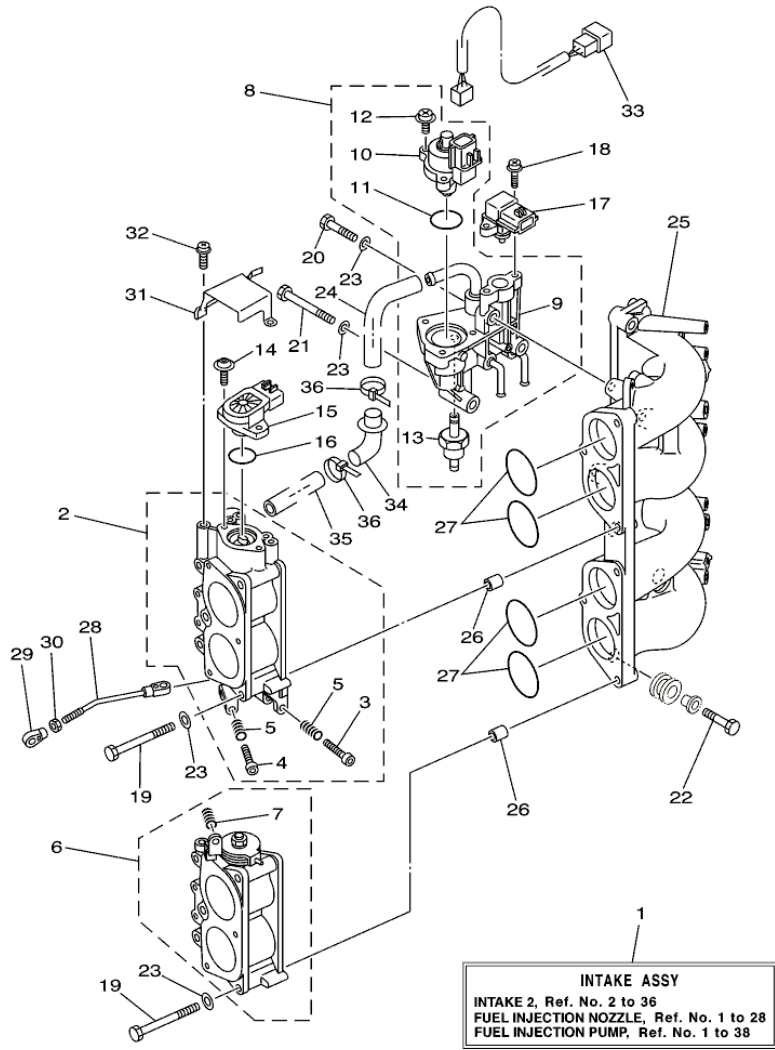

LF115TXRD 2005 / INTAKE 2

68V3100-C071

©2013 Yamaha Motor Corporation, U.S.A. All rights reserved.

Part List

LF115TXRD 2005 / INTAKE 2

REF - NO	PART NUMBER	PART NAME	QUANTITY	REMARKS
1	68V-14200-03-00	INTAKE ASSY	1	
2	68V-13751-01-00	BODY, THROTTLE 1	1	
3	68V-14323-00-00	.SCREW, AIR ADJUSTING	1	
4	68V-14321-00-00	.SCREW, THROTTLE	1	
5	68V-14331-00-00	.SPRING, THROTTLE VALVE	2	
6	68V-13752-01-00	BODY, THROTTLE 2	1	
7	68V-14331-00-00	.SPRING, THROTTLE VALVE	1	
8	68V-13105-00-00	CONTROL VALVE ASSY	1	
9	68V-14960-00-00	.BODY ASSY	1	
10	68V-1312A-00-00	.VALVE, CONTROL	1	
11	68V-13473-00-00	.O-RING	1	
12	68V-81146-01-00	.SCREW 2	3	
13	68V-14511-00-00	.FILTER ASSY	1	
14	68V-81145-01-00	SCREW 1	2	
15	68V-85885-00-00	THROTTLE SENSOR ASSY	1	
16	68V-8182L-00-00	O-RING 1	1	
17	68V-82380-00-00	SENSOR, PRESSURE	1	
18	68V-81147-00-00	SCREW 3	2	
19	68V-14496-00-00	BOLT	6	
20	68V-13574-00-00	BOLT 2	1	
21	68V-13573-00-00	BOLT 1	2	
22	68V-14777-00-00	BOLT	3	
23	68V-14475-00-00	WASHER	9	
24	68V-14419-10-00	PIPE	1	
25	68V-13641-00-94	MANIFOLD 1	1	
26	99530-10114-00	PIN, DOWEL	4	
27	93210-48MG8-00	O-RING	4	
28	68V-41237-00-00	JOINT, LINK	1	
29	6H4-41237-00-00	JOINT, LINK	1	
30	95380-05700-00	NUT	1	
31	68V-1441L-00-00	BRACKET 1	1	
32	68V-81145-00-00	SCREW 1	3	
33	68V-8259N-00-00	WIRE HARNESS ASSY 3	1	
34	68V-14453-00-00	JOINT, AIR CLEANER 1	1	
35	68V-1441J-00-00	PIPE, SILENCER	1	
36	68V-2417H-00-00	CLAMP 1	2