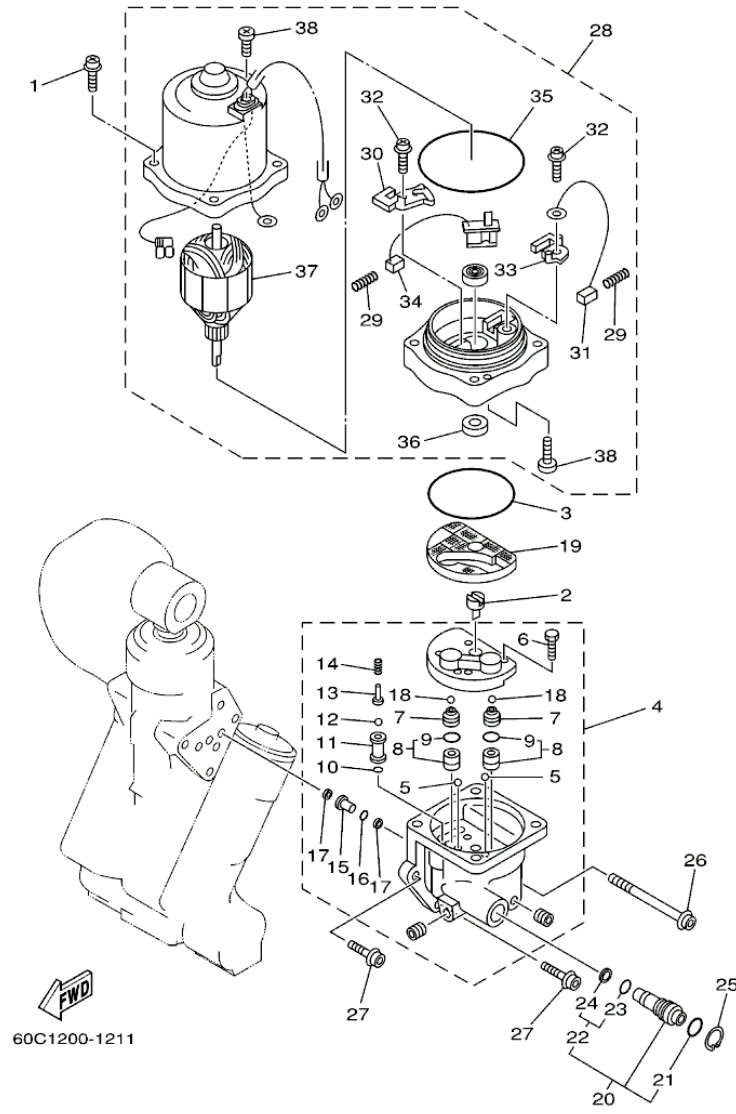

F115JA_0112 / POWER TRIM TILT ASSY 2

©2013 Yamaha Motor Corporation, U.S.A. All rights reserved.

Part List

F115JA_0112 / POWER TRIM TILT ASSY 2

REF - NO	PART NUMBER	PART NAME	QUANTITY	REMARKS
1	64E-4388E-11-00	BOLT ,SCREW (L:34.7MM)	4	
2	64E-43831-00-00	CONNECTOR, SHAFT	1	
3	64E-43868-00-00	O-RING	1	
4	68V-43830-01-00	GEAR PUMP ASSY	1	
5	72X-43858-00-00	.BALL	2	
6	64E-43843-00-00	.SCREW, VALVE LOCK	4	
7	6AW-43841-00-00	.PISTON, SHUTTLE	2	
8	64E-43802-00-00	.VALVE SUB ASSY	2	
9	6E5-43896-00-00	..O-RING	1	
10	6G5-43863-00-00	.O-RING	1	
11	66Y-43851-00-00	.SEAT, RELIEF VALVE	1	
12	64E-43858-00-00	.BALL	1	
13	64E-43859-00-00	.PIN, VALVE SUPPORT	1	
14	68V-43855-00-00	.SPRING, UP RELIEF	1	
15	64E-43850-00-00	.VALVE SUB ASSY	1	
16	64E-43865-00-00	.O-RING	1	
17	64E-43816-00-00	.FILTER 1	2	
18	6AW-43858-00-00	.BALL	2	
19	64E-43817-11-00	FILTER 2	1	
20	64E-43860-01-00	MANUAL VALVE SUB-ASSY	1	
21	72X-85075-L0-00	.O-RING	1	
22	64E-43827-00-00	.RING SET	1	
23	64E-4387A-00-00	..O-RING	1	
24	64E-43873-00-00	..RING, BACK UP	1	
25	6AW-43875-00-00	RING, SNAP	1	
26	64E-43879-11-00	SCREW, WITH WASHER	1	
27	64E-43879-01-00	SCREW, WITH WASHER	2	
28	68V-43880-04-00	MOTOR ASSY	1	
29	6H1-4386K-10-00	.SPRING, BRUSH	2	
30	64E-4380J-00-00	.HOLDER, BRUSH	1	
31	64E-43891-00-00	.BRUSH 1	1	
32	97607-04310-00	.SCREW,WITH WASHER	2	
33	64E-4380F-00-00	.HOLDER, BRUSH 2	1	
34	64E-43892-00-00	.BREAKER COMP (BRUSH 2)	1	
35	6G5-43865-01-00	.O-RING	1	
36	93102-08M43-00	.OIL SEAL	1	
37	64E-43805-01-00	.ARMATURE ASSY	1	
38	64E-43843-10-00	.SCREW, VALVE LOCK	3