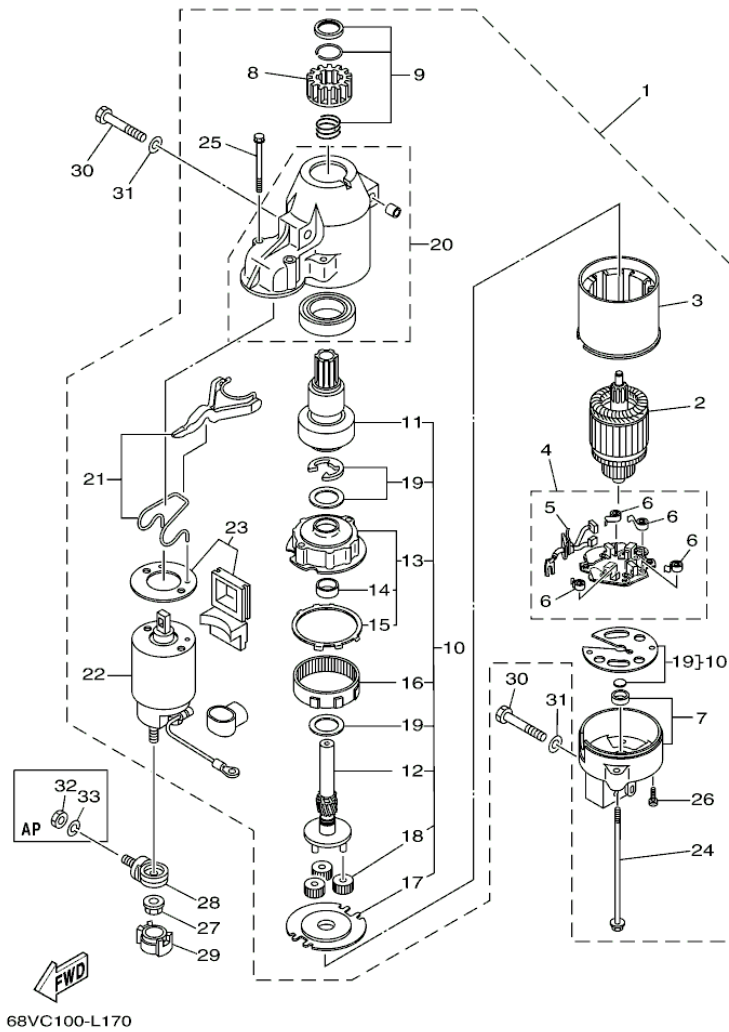

F115JA_0112 / STARTING MOTOR

©2013 Yamaha Motor Corporation, U.S.A. All rights reserved.

Part List

F115JA_0112 / STARTING MOTOR

REF - NO	PART NUMBER	PART NAME	QUANTITY	REMARKS
1	68V-81800-02-00	STARTING MOTOR ASSY	1	
2	67F-81850-00-00	.ARMATURE ASSY	1	
3	67F-81810-00-00	.STATOR ASSY	1	
4	69J-81840-00-00	.BRUSH HOLDER ASSY	1	
5	69J-81801-00-00	..BRUSH SET	1	
6	67F-81813-00-00	..SPRING, BRUSH	4	
7	68F-81820-00-00	.REAR BRACKET ASSY	1	
8	67F-81808-00-00	.PINION ASSY	1	
9	67F-81857-00-00	.PINION STOPPER SET	1	
10	67F-81807-00-00	.GEAR ASSY, STARTING MOTOR	1	
11	67F-81832-00-00	..CLUTCH, OVER RUN	1	
12	67F-81836-00-00	..SHAFT, PINION	1	
13	67F-81821-00-00	..BRACKET, CENTER 1	1	
14	67F-81841-00-00	...BEARING	1	
15	67F-8183R-00-00	...GASKET	1	
16	67F-81891-00-00	..GEAR, RING	1	WITH 67F-8183R-00
17	67F-81830-00-00	..BRACKET, CENTER 2	1	
18	60V-8183T-00-00	..GEAR, IDLER	3	
19	67F-81809-00-00	..WASHER KIT	1	
20	60X-81842-00-00	.COVER	1	
21	6C5-81839-00-00	.LEVER ASSY	1	
22	68V-81941-02-00	.STARTER RELAY ASSY	1	
23	6C5-81869-00-00	.COVER, DUST	1	
24	6K7-81826-11-00	.BOLT	2	
25	69J-81828-00-00	.SCREW 2	2	
26	67F-81846-00-00	.SCREW	2	
27	90179-08003-00	NUT	1	
28	60V-81925-00-00	TERMINAL	1	
29	68F-82582-00-00	COVER, WIRE HARNESS	1	
30	97013-08045-00	BOLT	3	
31	92903-08600-00	WASHER, PLATE	3	
32	95333-08600-00	NUT	1	AP
33	92903-08100-00	WASHER, SPRING	1	AP