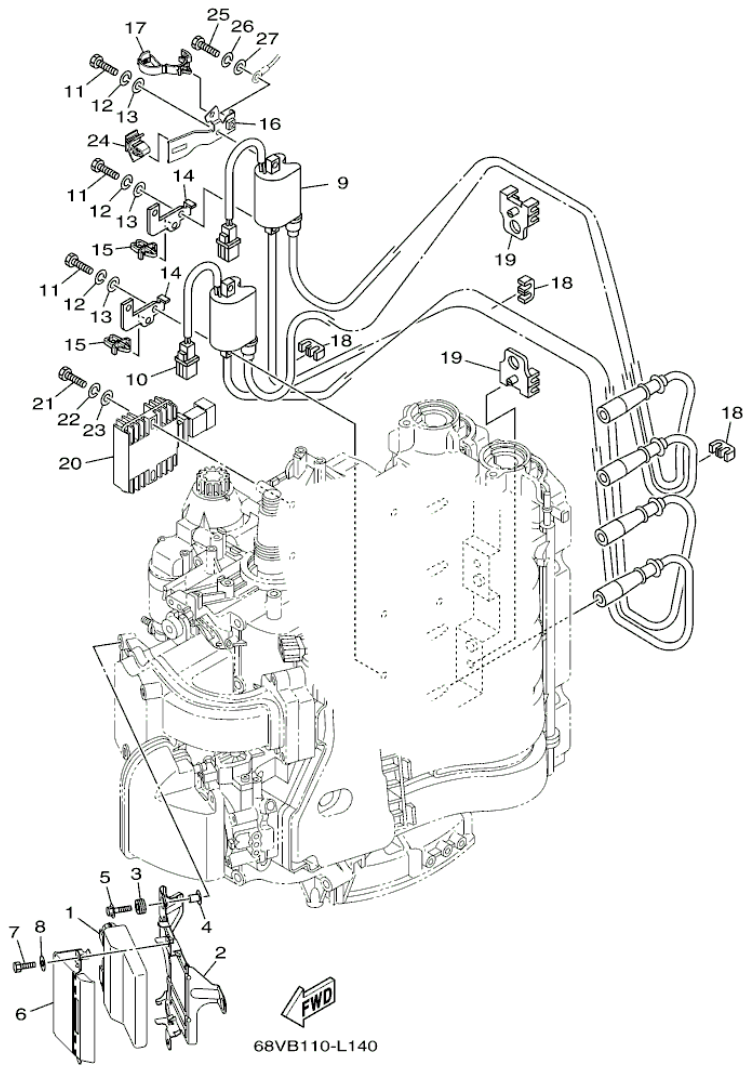

F115JA_0112 / ELECTRICAL 1

©2013 Yamaha Motor Corporation, U.S.A. All rights reserved.

Part List

F115JA_0112 / ELECTRICAL 1

REF - NO	PART NUMBER	PART NAME	QUANTITY	REMARKS
1	68V-8591A-71-00	ENGINE CONTROL UNIT ASSY	1	
2	68V-8253B-00-00	PLATE, LOCK	1	
3	60V-85516-00-00	SPACER	3	
4	90387-06M60-00	COLLAR	3	
5	90119-06071-00	BOLT, WITH WASHER	3	
6	68V-8253C-00-00	SPRING, PLATE LOCK	1	
7	97095-06012-00	BOLT	2	
8	92995-06600-00	WASHER	2	
9	68V-82310-00-00	IGNITION COIL ASSY	1	
10	68V-82310-10-00	IGNITION COIL ASSY	1	
11	97095-06025-00	BOLT	4	
12	92995-06100-00	WASHER, SPRING	4	
13	92995-06600-00	WASHER	4	
14	68V-82388-00-00	PLATE	2	
15	90464-06001-00	CLAMP	2	
16	68V-82388-10-00	PLATE	1	
17	90464-12183-00	CLAMP	1	
18	67F-82361-00-00	CLAMP, CORD	3	
19	67F-82362-00-00	CLAMP, CORD 2	2	
20	68V-81960-10-00	RECTIFIER & REGULATOR ASSY	1	
21	97095-06025-00	BOLT	2	
22	92995-06100-00	WASHER, SPRING	2	
23	92995-06600-00	WASHER	2	
24	90464-09M47-00	CLAMP	1	
25	97095-06016-00	BOLT	1	
26	92995-06100-00	WASHER, SPRING	1	
27	92995-06600-00	WASHER	1	

Part Notes

F115JA_0112 / ELECTRICAL 1

PART NUMBER		NOTE TEXT
92995-06100-00		OEM: This part number is among the Top 100 Most Popular Marine Maintenance Parts as of August 2013.
92995-06100-00		OEM: This part number is among the Top 100 Most Popular Marine Maintenance Parts as of August 2013.
92995-06100-00		OEM: This part number is among the Top 100 Most Popular Marine Maintenance Parts as of August 2013.

©2013 Yamaha Motor Corporation, U.S.A. All rights reserved.