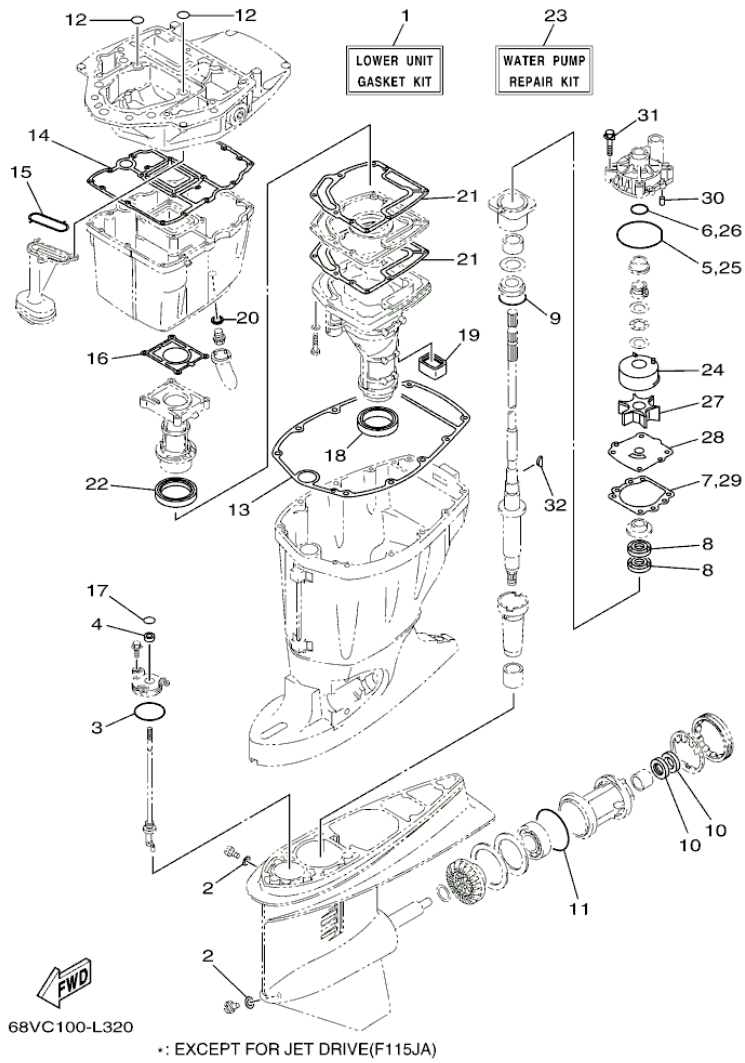

Part List

F115JA_0112 / REPAIR KIT 1

REF - NO	PART NUMBER	PART NAME	QUANTITY	REMARKS
1	68V-W0001-06-00	POWER HEAD GASKET KIT	1	
2	93210-24M79-00	.O-RING	1	
3	67F-11181-03-00	.GASKET, CYLINDER HEAD 1	1	
4	93102-38008-00	.OIL SEAL	2	
5	90430-14115-00	.GASKET	1	
6	67F-12435-A0-00	.GASKET	1	
7	68V-85753-00-00	.GASKET, SENDER UNIT	1	
8	67F-41114-A2-00	.GASKET, EXHAUST OUTER COVER	1	
9	93102-48017-00	.OIL SEAL	1	
10	93101-48002-00	.OIL SEAL	1	
11	90430-18130-00	.GASKET	1	
12	68V-11351-00-00	.GASKET, CYLINDER	1	
13	68V-13645-10-00	.GASKET, MANIFOLD 1	1	
14	93210-30682-00	.O-RING	1	
15	6D8-11356-01-00	.SEAL, CYLINDER 2	1	
16	68V-13646-00-00	.GASKET, MANIFOLD 2	1	
17	68V-13647-00-00	.GASKET, MANIFOLD 3	1	

F115JA_0112 / REPAIR KIT 2

©2013 Yamaha Motor Corporation, U.S.A. All rights reserved.