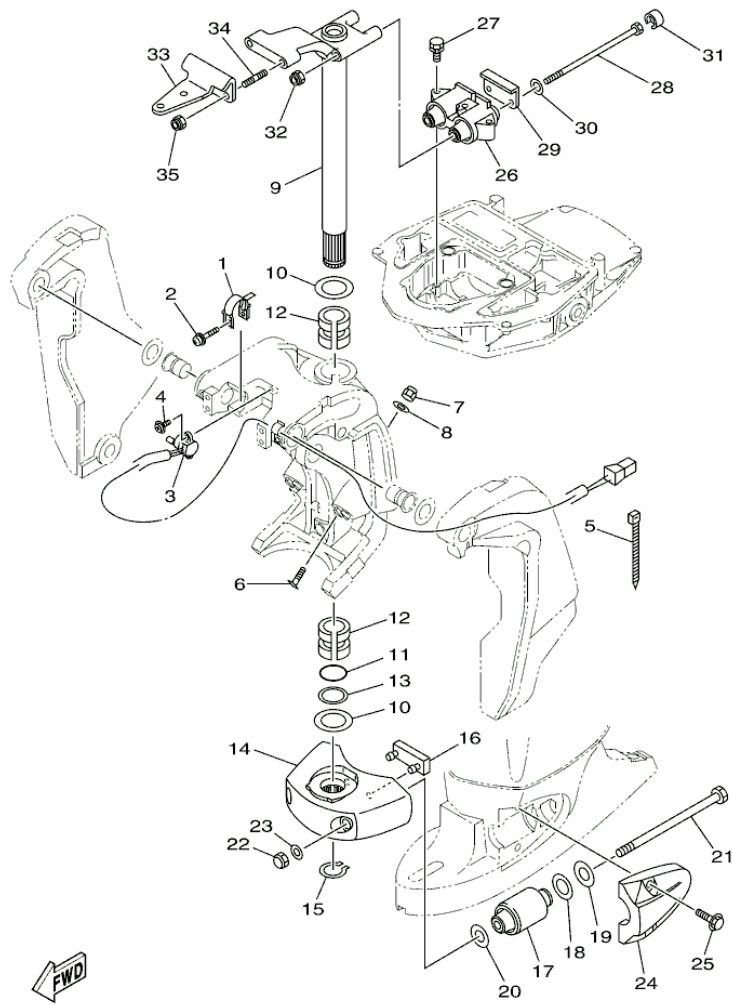

F115JA_0112 / BRACKET 2

68VC100-L210

©2013 Yamaha Motor Corporation, U.S.A. All rights reserved.

Part List

F115JA_0112 / BRACKET 2

REF - NO	PART NUMBER	PART NAME	QUANTITY	REMARKS
1	64E-43139-10-00	CAM, TRIM SENDER	1	
2	90159-05059-00	SCREW, WITH WASHER	1	
3	67H-83672-01-00	TRIM SENDER	1	
4	97985-06216-00	SCREW, WITH WASHER	2	
5	90465-11M10-00	CLAMP	3	
6	63P-43376-00-00	BOLT, THRUST RECEIVER	2	
7	95780-10300-00	NUT, FLANGE	2	
8	92995-10600-00	WASHER	2	
9	68V-42510-11-8D	STEERING BRACKET ASSY	1	L(20.3")
10	90201-38M60-00	WASHER, PLATE	2	
11	93210-37MH7-00	O-RING	1	
12	90386-38M32-00	BUSH	2	
13	90202-40M47-00	WASHER, PLATE	1	
14	68V-44551-00-8D	HOUSING, LOWER MOUNT RUBBER 1	1	
15	93410-37M04-00	CIRCLIP	1	
16	61A-44575-00-00	DAMPER, LOWER MOUNT RUBBER	1	
17	61A-44555-01-94	MOUNT DAMPER, LOWER SIDE	2	
18	90202-32M19-00	WASHER, PLATE	2	
19	90201-16M55-00	WASHER, PLATE	2	
20	90201-15M58-00	WASHER, PLATE	2	
21	90109-14007-00	BOLT	2	
22	95380-14600-00	NUT	2	
23	92995-14600-00	WASHER	2	
24	68V-44553-00-8D	COVER, LOWER MOUNT	2	
25	90119-10049-00	BOLT, WITH WASHER	4	
26	67F-44514-01-00	MOUNT DAMPER, UPPER SIDE	1	
27	90119-08091-00	BOLT, WITH WASHER	3	
28	90109-12007-00	BOLT	2	
29	67F-44526-00-00	PLATE	1	
30	90201-12M09-00	WASHER, PLATE	2	
31	67F-44533-00-00	DAMPER, UPPER MOUNT RUBBER	2	
32	90185-12M12-00	NUT, SELF-LOCKING	2	
33	68V-48511-01-00	HOOK, STEERING	1	
34	90116-10175-00	BOLT, STUD	2	
35	90185-10051-00	NUT, SELF-LOCKING	2