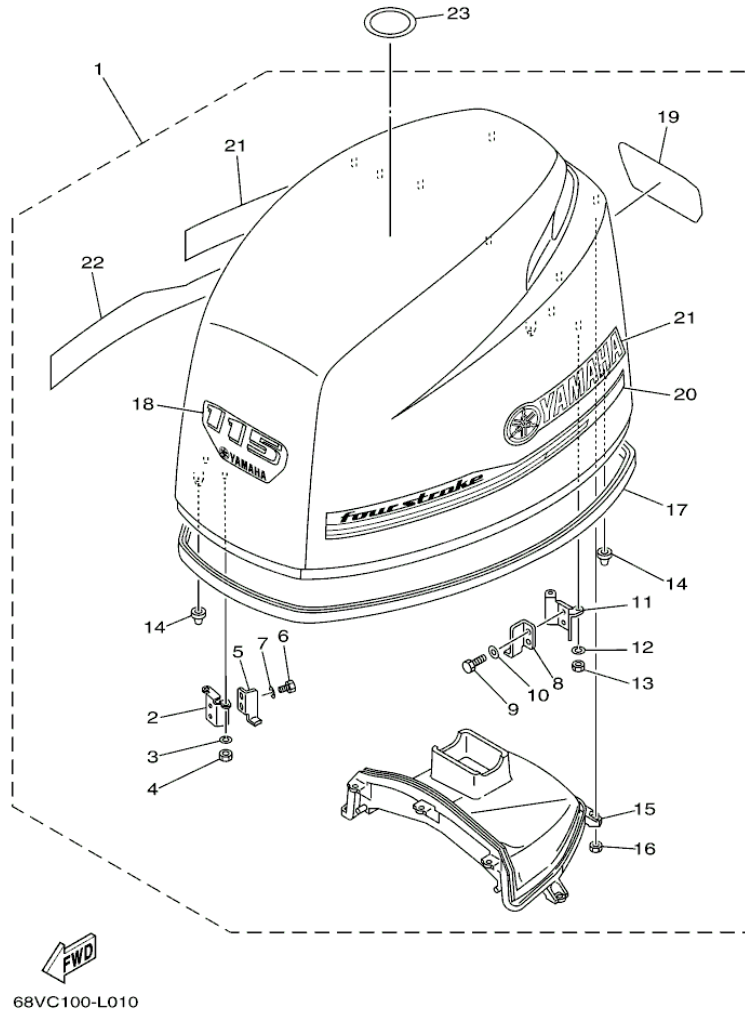

F115JA_0112 / TOP COWLING

©2013 Yamaha Motor Corporation, U.S.A. All rights reserved.

Part List

F115JA_0112 / TOP COWLING

REF - NO	PART NUMBER	PART NAME	QUANTITY	REMARKS
1	68V-42610-C0-00	TOP COWLING ASSY	1	FOR JET-DRIVE
2	68V-42647-10-00	.HOLDER, CLAMP BAND	1	
3	92990-06100-00	.WASHER, SPRING	2	
4	95380-06600-00	.NUT, HEXAGON	2	
5	68V-42652-00-00	.HOOK	1	
6	97095-06012-00	.BOLT	2	
7	92995-06600-00	.WASHER	2	
8	68V-42652-00-00	.HOOK	1	
9	97095-06012-00	.BOLT	2	
10	92995-06600-00	.WASHER	2	
11	67F-42649-00-00	.HOLDER, CLAMP BAND	1	
12	92990-06100-00	.WASHER, SPRING	2	
13	95380-06600-00	.NUT, HEXAGON	2	
14	67F-42662-00-00	.DAMPER	3	
15	68V-42613-10-00	.MOLDING, AIR DUCT	1	
16	95380-06600-00	.NUT, HEXAGON	7	
17	68V-42615-00-00	.SEAL	1	
18	6D7-42677-10-00	.GRAPHIC, FRONT	1	FOR JET-DRIVE
19	68V-42678-50-00	.GRAPHIC, REAR	1	FOR JET-DRIVE
20	6D6-42675-00-00	.GRAPHIC, SIDE 1	1	
21	6D6-42681-00-00	.MARK, COWLING	2	
22	6D6-42676-00-00	.GRAPHIC, SIDE 2	1	
23	67F-13434-20-00	LABEL, CAUTION	1