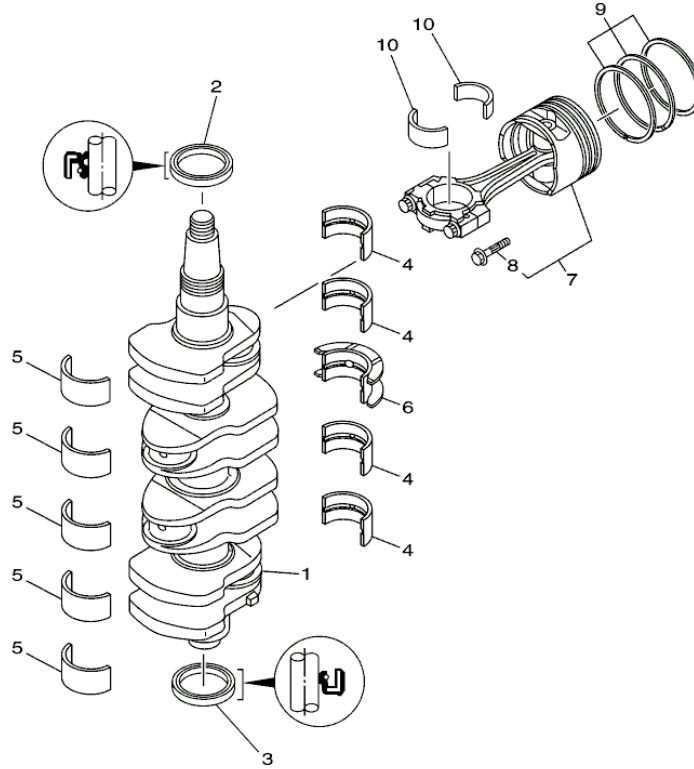

F115JA_0112 / CRANKSHAFT PISTON

68VA110-K030

©2013 Yamaha Motor Corporation, U.S.A. All rights reserved.

Part List

F115JA_0112 / CRANKSHAFT PISTON

REF - NO	PART NUMBER	PART NAME	QUANTITY	REMARKS
1	68V-11411-01-00	CRANKSHAFT	1	UR 68V:1143978-
1	68V-11411-00-00	CRANKSHAFT	1	
2	93102-48017-00	.OIL SEAL	1	
3	93101-48002-00	.OIL SEAL	1	
4	6D8-11416-00-00	PLANE BEARING, CRANKSHAFT 1	4	UR GREEN
4	6D8-11416-20-00	PLANE BEARING, CRANKSHAFT 1	4	UR RED
4	6D8-11416-10-00	PLANE BEARING, CRANKSHAFT 1	4	UR BLUE
5	6D8-11417-00-00	PLANE BEARING, CRANKSHAFT 2	5	UR YELLOW
5	6D8-11417-30-00	PLANE BEARING, CRANKSHAFT 2	5	UR RED
5	6D8-11417-20-00	PLANE BEARING, CRANKSHAFT 2	5	UR BLUE
5	6D8-11417-10-00	PLANE BEARING, CRANKSHAFT 2	5	UR GREEN
6	6D8-11418-00-00	PLANE BEARING, CRANKSHAFT 3	1	UR GREEN
6	6D8-11418-20-00	PLANE BEARING, CRANKSHAFT 3	1	UR RED
6	6D8-11418-10-00	PLANE BEARING, CRANKSHAFT 3	1	UR BLUE
7	68V-W1164-12-00	PISTON/CON-ROD ASSY (0.25MM OS)	4	AP
7	68V-W1164-02-00	PISTON/CON-ROD ASSY STD	4	
8	K1C-A3275-00-00	.BOLT, CONNECTING ROD	2	
9	6D8-11604-01-00	PISTON RING SET (0.25MM O/S)	4	AP
9	6D8-11603-01-00	PISTON RING SET (STD)	4	
10	68V-11656-00-00	PLANE BEARING, CONNECTING ROD	8	UR YELLOW
10	68V-11656-30-00	PLANE BEARING, CONNECTING ROD	8	UR RED
10	68V-11656-20-00	PLANE BEARING, CONNECTING ROD	8	UR BLUE
10	68V-11656-10-00	PLANE BEARING, CONNECTING ROD	8	UR GREEN