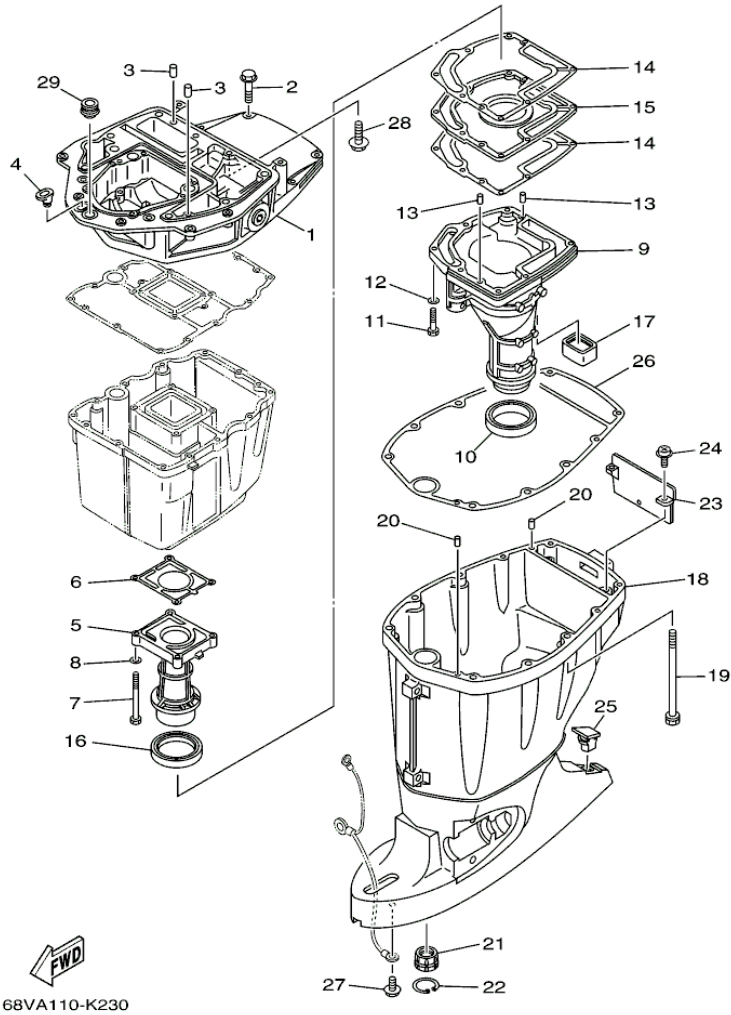

F115JA_0112 / UPPER CASING

©2013 Yamaha Motor Corporation, U.S.A. All rights reserved.

Part List

F115JA_0112 / UPPER CASING

REF - NO	PART NUMBER	PART NAME	QUANTITY	REMARKS
1	67F-41137-02-CA	GUIDE, EXHAUST	1	
2	97575-08540-00	BOLT, WITH WASHER	4	
3	93608-16M16-00	PIN, DOWEL	2	
4	6G1-42727-00-00	GROMMET	1	
5	67F-41131-01-CA	MANIFOLD, EXT. 1	1	
6	67F-41133-A1-00	.GASKET, EXHAUST MANIFOLD 1	1	
7	97075-06070-00	BOLT	4	
8	92995-06600-00	WASHER	4	
9	68V-14711-10-CA	MUFFLER 1	1	L(20.3")
10	68V-45123-00-00	.GASKET, MUFFLER	1	
11	97075-06030-00	BOLT	7	
12	92995-06600-00	WASHER	7	
13	93606-19M23-00	PIN, DOWEL	2	
14	67F-41134-A0-00	.GASKET, EXHAUST MANIFOLD	2	
15	67F-45181-00-CA	PLATE	1	
16	67F-41138-00-00	.SEAL, EXT. 1	1	
17	67F-45127-00-00	.SEAL	1	
18	68V-45111-11-8D	CASING, UPPER	1	L(20.3")
19	90119-10M08-00	BOLT, WITH WASHER	6	
20	93608-16M16-00	PIN, DOWEL	2	
21	6E5-45318-00-00	BUSHING, DRIVE SHAFT	1	
22	93420-36M01-00	CIRCLIP	1	
23	67F-45151-00-00	COVER, UPPER CASING	1	
24	97980-06216-00	SCREW, WITH WASHER	2	
25	6C5-45155-00-00	CAP	1	
26	67F-45113-00-00	.GASKET, UPPER CASING	1	
27	95895-06010-00	BOLT, FLANGE	1	
28	90119-08M58-00	BOLT, WITH WASHER	2	
29	67F-42724-00-00	GROMMET	1