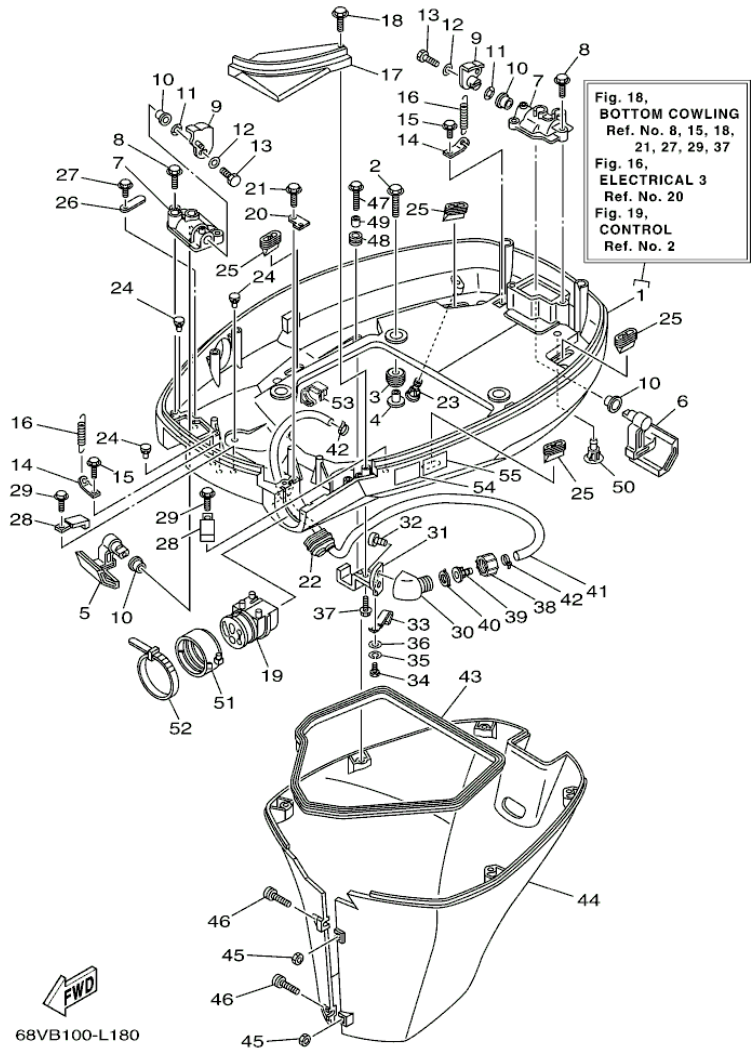

F115JA_0112 / BOTTOM COWLING

©2013 Yamaha Motor Corporation, U.S.A. All rights reserved.

Part List

F115JA_0112 / BOTTOM COWLING

REF - NO	PART NUMBER	PART NAME	QUANTITY	REMARKS
1	68V-42710-02-8D	BOTTOM COWLING ASSY	1	
2	90119-08M22-00	BOLT, WITH WASHER	4	
3	90480-22M15-00	GROMMET	4	
4	90387-08M37-00	COLLAR	4	
5	67F-42815-00-8D	LEVER, CLAMP	1	
6	67F-42816-00-8D	LEVER, CLAMP	1	
7	67F-42828-00-9S	PLATE, CLAMP	2	
8	90109-06M82-00	BOLT	4	
9	68V-42818-01-00	LEVER, CLAMP	2	
10	90386-15M73-00	BUSH	4	
11	90206-15M18-00	WASHER, WAVE	2	
12	90201-06068-00	WASHER, PLATE	2	
13	97095-06016-00	BOLT	2	
14	64D-43144-00-00	HOOK, SPRING	2	
15	90109-06M80-00	BOLT	2	
16	90506-16M34-00	SPRING, TENSION	2	
17	68V-42738-00-8D	PLATE, FITTING	1	
18	90109-06M82-00	BOLT	2	
19	68V-42725-00-00	GROMMET	1	
20	67F-42756-01-00	STAY, CLAMP	1	
21	90109-06M86-00	BOLT	1	
22	6H1-42726-21-00	GROMMET	1	FLUSHING KIT
23	6BL-44391-00-00	NIPPLE, HOSE	1	
24	6H4-42748-00-00	GROMMET	3	
25	67F-42717-00-00	RUBBER, SEAL 2	4	
26	6E5-82588-00-00	PLATE	1	
27	90109-06M81-00	BOLT	1	
28	90465-08M23-00	CLAMP	2	
29	90109-06M80-00	BOLT	2	
30	68T-12572-00-00	ADAPTER	1	FLUSHING KIT
31	67F-12535-01-00	PLATE	1	FLUSHING KIT
32	90167-06002-00	SCREW, TAPPING	2	FLUSHING KIT
33	90462-06018-00	CLAMP	1	FLUSHING KIT
34	97095-06008-00	BOLT	1	FLUSHING KIT
35	92995-06100-00	WASHER, SPRING	1	FLUSHING KIT
36	92995-06200-00	.WASHER	1	FLUSHING KIT
37	90109-06M86-00	BOLT	1	FLUSHING KIT
38	6R3-12581-00-00	JOINT, HOSE 1	1	FLUSHING KIT
39	6R3-12582-00-00	JOINT, HOSE 2	1	FLUSHING KIT
40	6R3-12583-00-00	GASKET, HOSE JOINT	1	FLUSHING KIT
41	68V-24312-00-00	PIPE 2	1	FLUSHING KIT
42	90465-11M10-00	CLAMP	2	FLUSHING KIT
43	61A-42716-00-00	RUBBER, SEAL 1	1	
44	67F-42741-01-8D	APRON	1	
45	95380-06600-00	NUT, HEXAGON	2	
46	90159-06M28-00	SCREW, WITH WASHER	2	
47	90109-06M80-00	BOLT	5	
48	90480-13M24-00	GROMMET	5	
49	90387-06M43-00	COLLAR	5	
50	6P2-44391-00-00	NIPPLE, HOSE	1	
51	68F-42753-00-00	FASTNER	1	AP
52	90464-20258-00	CLAMP	1	AP
53	90464-18004-00	CLAMP	1