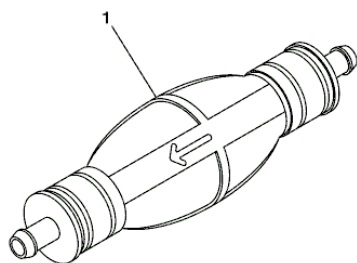

Part List

F115JA_0112 / FUEL 1

REF - NO	PART NUMBER	PART NAME	QUANTITY	REMARKS
1	689-85547-00-00	DAMPER	1	
2	68V-24314-30-00	PIPE 4	1	
3	6D8-24560-00-00	FILTER ASSY	1	
4	6D8-24563-00-00	.ELEMENT, FILTER	1	
5	6D8-24564-00-00	.GASKET	1	
6	6D8-24562-00-00	.CUP, FILTER	1	
7	6D8-24469-00-00	..FLOAT, WATER LEVEL	1	
8	6D8-24519-00-00	..CLIP	1	
9	90465-11M10-00	CLAMP	2	
10	60C-24566-00-00	BRACKET, FILTER	1	
11	95380-08600-00	NUT	1	
12	97095-06016-00	BOLT	1	
13	92995-06600-00	WASHER	1	
14	68V-24311-20-00	PIPE, FUEL 1	1	
15	90464-12224-00	CLAMP	1	
16	6D8-24410-10-00	FUEL PUMP ASSY	1	
17	68V-24412-00-00	.BODY 1	1	
18	68V-24454-00-00	.SPRING	1	
19	63P-13131-00-00	.PLUNGER	1	
20	68V-24423-00-00	.SPRING, DIAPHRAGM	1	
21	68V-24411-00-00	.DIAPHRAGM	1	
22	68V-24374-00-00	.PIN	1	
23	68V-24413-10-00	.BODY 2	1	
24	6D8-24414-00-00	.BODY 3	1	
25	68V-24444-00-00	.SCREW	3	
26	68V-24149-00-00	.NUT	3	
27	90465-11M10-00	CLAMP	2	
28	93210-30682-00	.O-RING	1	
29	90119-06M83-00	BOLT, WITH WASHER	2	
30	6R3-24377-10-00	PIPE, JOINT 2	1	
31	90465-11M10-00	CLAMP	1	
32	68V-24452-00-00	COVER	1	

F115JA_0112 / FUEL 2

68VC100-L120