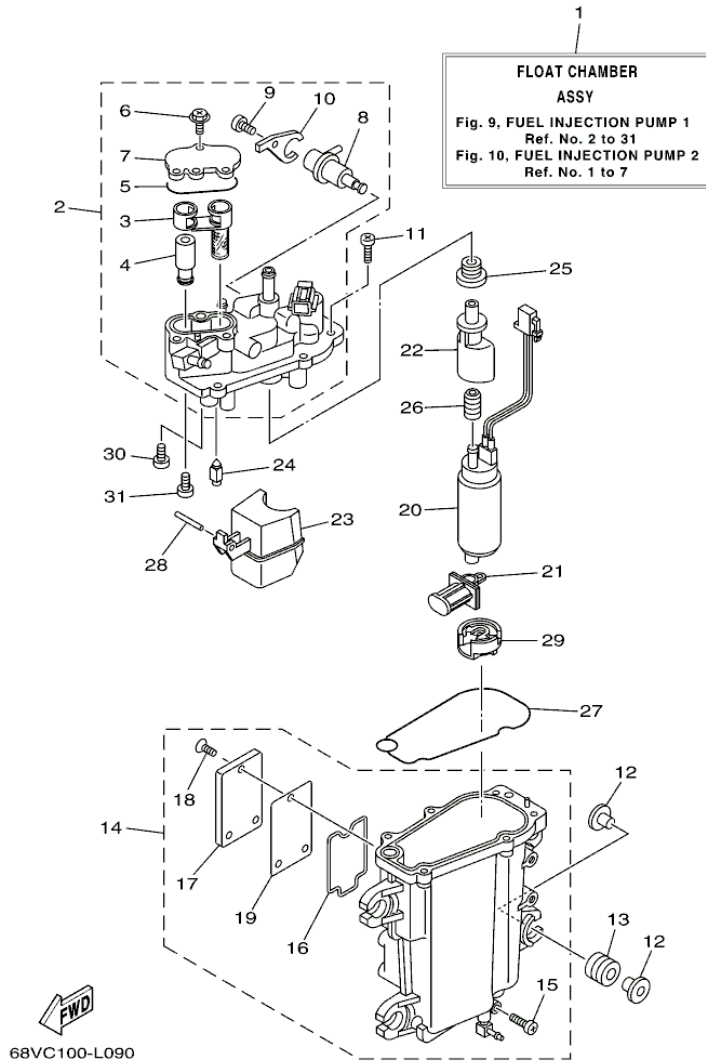

F115JA_0112 / FUEL INJECTION PUMP 1

©2013 Yamaha Motor Corporation, U.S.A. All rights reserved.

Part List

F115JA_0112 / FUEL INJECTION PUMP 1

REF - NO	PART NUMBER	PART NAME	QUANTITY	REMARKS
1	68V-14180-41-00	FLOAT CHAMBER ASSY	1	
2	68V-14182-20-00	COVER, FLOAT CHAMBER	1	
3	6CB-24501-01-00	.FILTER, FUEL	1	
4	68V-24481-00-00	.PLUG	1	
5	6CB-13016-00-00	.O-RING	1	
6	6CB-14216-00-00	.SCREW	3	
7	6CB-24217-00-00	.COVER	1	
8	6CB-13906-01-00	.REGULATOR, PRESSURE	1	
9	6CB-14564-00-00	.SCREW	1	
10	6CB-14146-00-00	.PLATE	1	
11	63P-14567-00-00	SCREW	6	
12	69J-13716-00-00	.COLLAR	8	
13	6CB-13593-00-00	.DAMPER	4	
14	68V-14181-21-00	BODY, FLOAT CHAMBER 1	1	
15	6P2-14191-00-00	.PLUG, DRAIN	1	
16	6CB-14239-00-00	.SEAL	1	
17	6CB-24452-10-00	.COVER	1	
18	6CB-14429-01-00	.SCREW	3	
19	6CB-24482-00-00	.GASKET 1	1	
20	68V-13907-20-00	FUEL PUMP COMP.	1	
21	63P-13915-00-00	FILTER	1	
22	6AW-13132-00-00	JOINT	1	
23	6CB-14985-00-00	FLOAT	1	
24	6CB-14546-00-00	VALVE, NEEDLE	1	
25	6CB-1447B-00-00	BUSH 1	1	
26	6AW-13781-00-00	DAMPER, PUMP	1	
27	6CB-14984-00-00	GASKET, FLOAT CHAMBER	1	
28	6P2-14386-00-00	PIN, FLOAT	1	
29	6AW-13784-00-00	COVER, PUMP	1	
30	4SV-24453-00-00	SCREW	1	
31	98507-04008-00	..SCREW, PAN HEAD	1	

Part Notes

F115JA_0112 / FUEL INJECTION PUMP 1

PART NUMBER	NOTE TEXT
63P-13915-00-00	OEM: This part number is among the Top 100 Most Popular Marine Maintenance Parts as of August 2013.

©2013 Yamaha Motor Corporation, U.S.A. All rights reserved.