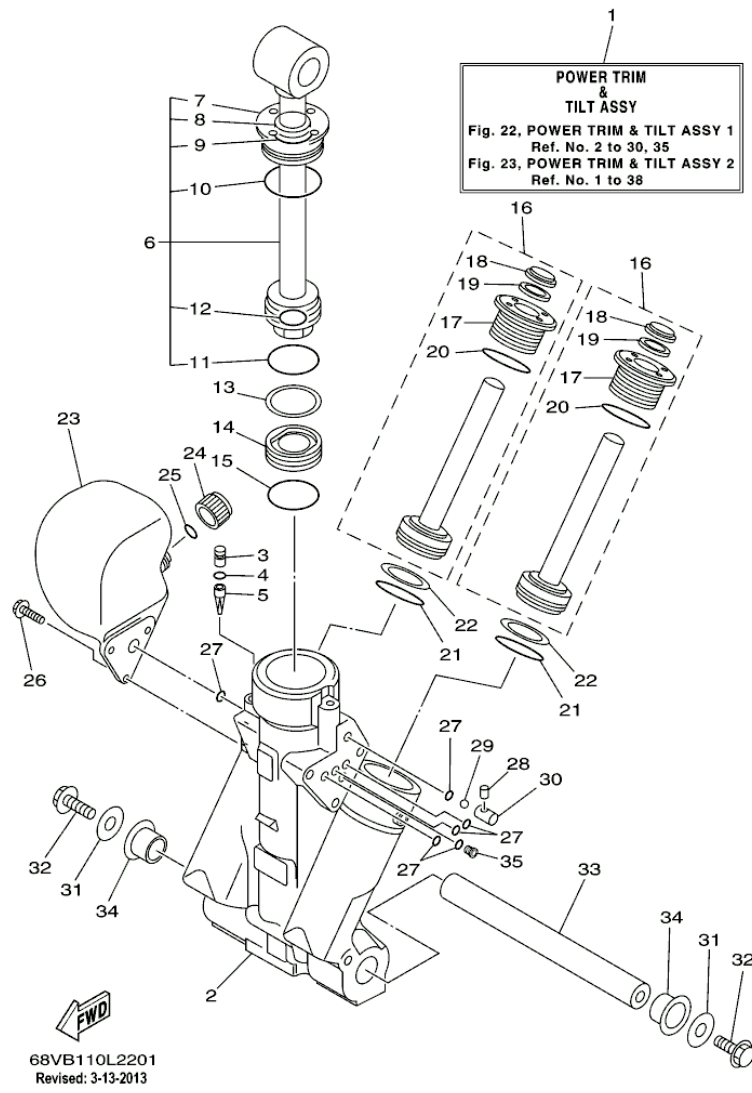

F115JA_0112 / POWER TRIM TILT ASSY 1

©2013 Yamaha Motor Corporation, U.S.A. All rights reserved.

Part List

F115JA_0112 / POWER TRIM TILT ASSY 1

REF - NO	PART NUMBER	PART NAME	QUANTITY	REMARKS
1	68V-43800-05-00	POWER TRIM & TILT ASSY	1	
2	64E-43825-03-00	HOUSING, TRIM & TILT	1	
3	6AW-4388J-00-00	PLUG 2	1	
4	93210-10M74-00	O-RING	1	
5	64E-43817-00-00	FILTER 2	1	
6	64E-43810-02-00	TILT PISTON SUB ASSY	1	
7	64E-43811-02-00	.SCREW, CYLINDER END	1	
8	64E-43898-00-00	.SEAL, DUST 2	1	
9	64E-43867-00-00	.O-RING	1	
10	64E-43866-00-00	.O-RING	1	
11	6E5-43862-00-00	.O-RING	1	
12	64E-43883-00-00	.O-RING	1	
13	6E5-43872-00-00	RING, BACK UP	1	
14	6E5-43814-02-00	PISTON, FREE	1	
15	6E5-43862-00-00	O-RING	1	
16	64E-43820-02-00	TRIM PISTON SUB ASSY	2	
17	64E-43821-02-00	.SCREW, TRIM CYLINDER END	1	
18	64E-43822-00-00	.SEAL, TRIM DUST	1	
19	64E-4384J-00-00	.SEAL, TRIM DOWN	1	
20	6G5-43864-00-00	.O-RING	1	
21	6E5-43864-00-00	O-RING	2	
22	6E5-43874-01-00	RING, BACK UP	2	
23	64E-43828-01-00	BODY, RESERVOIR	1	
24	64E-43829-01-00	PLUG, RESERVOIR	1	
25	64E-43897-00-00	O-RING	1	
26	64E-4388E-01-00	BOLT ,SCREW (L:14MM)	3	
27	64E-43869-00-00	O-RING	6	
28	64E-4381G-00-00	PIN	1	
29	6E5-43858-00-00	BALL	1	
30	64E-4382G-00-00	VALVE, SEAT	1	
31	90201-10060-00	WASHER, PLATE	2	
32	97575-10530-00	BOLT, WITH WASHER	2	
33	6BC-43818-00-00	PIN, LOWER SHOCK MOUNT	1	
34	90386-22M98-00	BUSH	2	
35	64E-4384N-00-00	PLUG, ORIFICE	1	