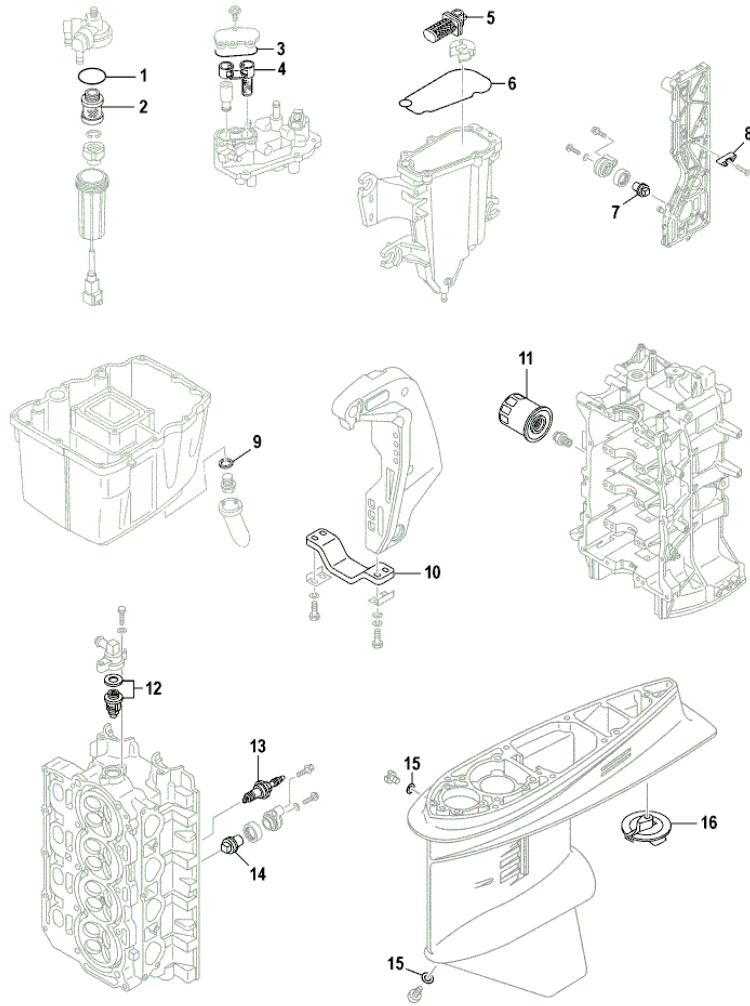

F115JA_0112 / SCHEDULED SERVICE PARTS

©2013 Yamaha Motor Corporation, U.S.A. All rights reserved.

Part List

F115JA_0112 / SCHEDULED SERVICE PARTS

REF - NO	PART NUMBER	PART NAME	QUANTITY	REMARKS
1	6D8-24564-00-00	.GASKET	1	FUEL 1 (REF # 5)
2	6D8-24563-00-00	.ELEMENT, FILTER	1	FUEL 1 (REF # 4)
3	6CB-13016-00-00	.O-RING	1	FUEL INJECTION PUMP 1 (REF # 5)
4	6CB-24501-00-00	.FILTER, FUEL	1	FUEL INJECTION PUMP 1 (REF # 3)
5	63P-13915-00-00	FILTER	1	FUEL INJECTION PUMP 1 (REF # 21)
6	6CB-14984-00-00	GASKET, FLOAT CHAMBER	1	FUEL INJECTION PUMP 1 (REF # 27)
7	67F-11325-01-00	.ANODE	1	CYLINDER CRANKCASE 1 (REF # 34)
8	6E5-11325-00-00	ANODE	3	CYLINDER CRANKCASE 1 (REF # 14)
9	90430-14M09-00	.GASKET	1	OIL PAN (REF # 4)
10	6G5-45251-02-00	ANODE	1	BRACKET 1 (REF # 2)
11	5GH-13440-00-00	ELEMENT ASSY, OIL CLEANER	1	CYLINDER CRANKCASE 1 (REF # 43)
12	60V-12411-00-00	THERMOSTAT	1	CYLINDER CRANKCASE 2 (REF # 28)
13	LFR-6A110-00-00	PLUG, SPARK (NGK LFR6A-11)	4	CYLINDER CRANKCASE 2 (REF # 36)
14	67F-11325-01-00	.ANODE	1	CYLINDER CRANKCASE 2 (REF # 9)