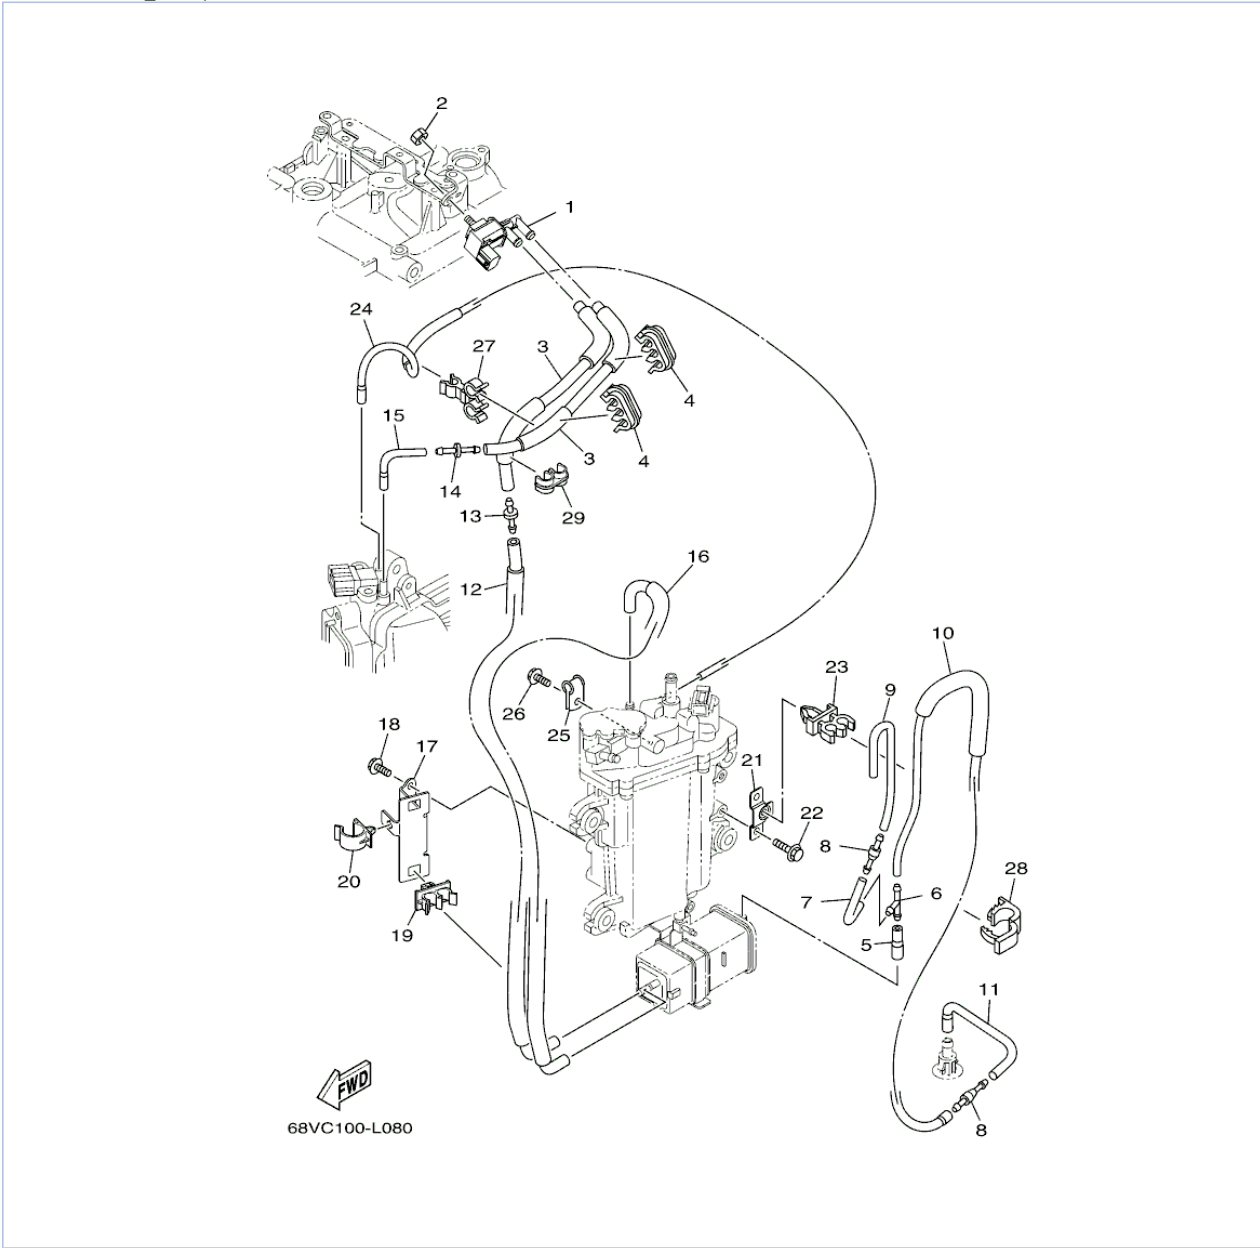

F115JA_0112 / INTAKE 3

©2013 Yamaha Motor Corporation, U.S.A. All rights reserved.

Part List

F115JA_0112 / INTAKE 3

REF - NO	PART NUMBER	PART NAME	QUANTITY	REMARKS
1	6C5-86120-00-00	SOLENOID VALVE ASSY	1	
2	95380-06600-00	NUT, HEXAGON	1	
3	68V-2416A-00-00	HOSE	2	
4	90464-10011-00	CLAMP	2	
5	6AW-13545-10-00	HOSE 1	1	
6	688-24378-00-00	PIPE, JOINT 3	1	
7	68V-13546-10-00	HOSE 2	1	
8	6E5-21744-00-00	BREATHER	2	
9	6CB-13547-00-00	HOSE 3	1	
10	68V-13548-00-00	HOSE, AIR 4	1	
11	68V-12483-00-00	PIPE 3	1	
12	68V-1475F-00-00	PIPE 3	1	
13	6G8-24376-00-00	PIPE, JOINT 1	1	
14	6CB-14989-00-00	ORIFICE, AIR VENT	1	
15	68V-1475G-01-00	PIPE 4	1	
16	68V-1475A-00-00	PIPE 1	1	
17	68V-2475H-00-00	BRACKET, SEAT LEVER 1	1	
18	95895-06010-00	BOLT, FLANGE	2	
19	90464-11012-00	CLAMP	2	
20	90464-20006-00	CLAMP	1	
21	68V-2475J-00-00	BRACKET, SEAT LEVER 2	1	
22	95895-06010-00	BOLT, FLANGE	2	
23	90464-07009-00	CLAMP	1	
24	68V-13532-11-00	HOSE, VACUUM SENSING 3	1	
25	90461-04011-00	CLAMP	1	
26	95895-06010-00	BOLT, FLANGE	1	
27	90464-10006-00	CLAMP	1	
28	90464-18004-00	CLAMP	1	
29	90464-12224-00	CLAMP	1