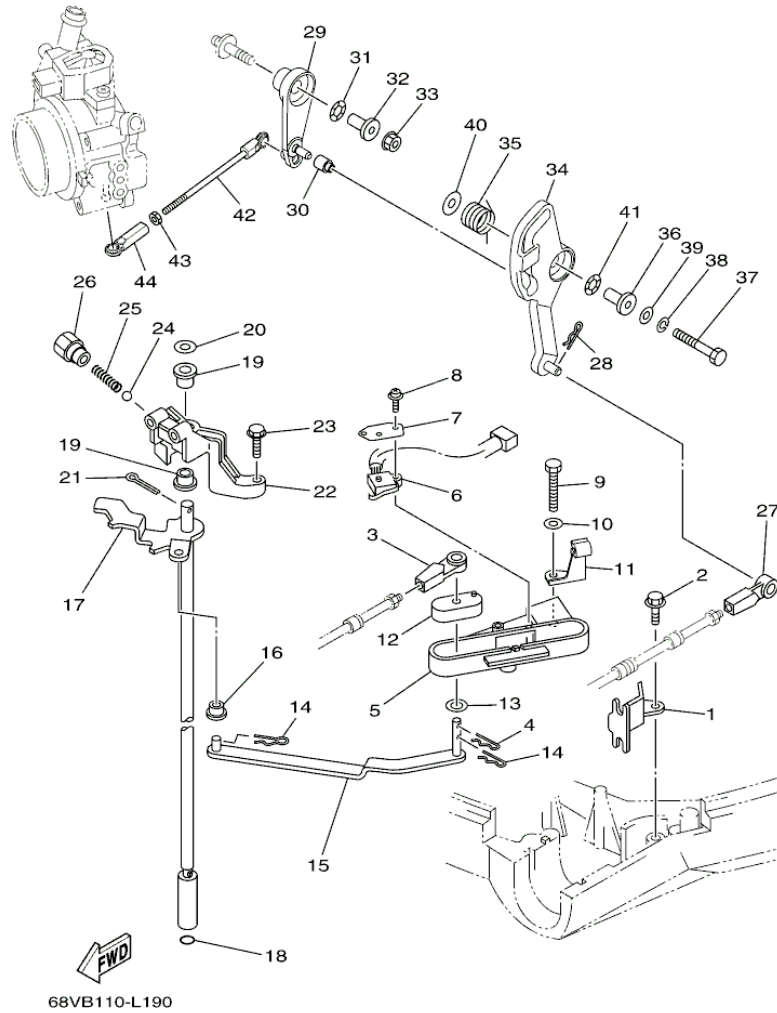

54	6AH-42794-40-00	LABEL, WARNING (GENERAL)	1	
55	6AH-42794-50-00	LABEL, WARNING (GENERAL)	1	

Part Notes

F115JA_0112 / BOTTOM COWLING

PART NUMBER		NOTE TEXT
92995-06100-00		OEM: This part number is among the Top 100 Most Popular Marine Maintenance Parts as of August 2013.

©2013 Yamaha Motor Corporation, U.S.A. All rights reserved.

F115JA_0112 / CONTROL

©2013 Yamaha Motor Corporation, U.S.A. All rights reserved.

Part List

F115JA_0112 / CONTROL

REF - NO	PART NUMBER	PART NAME	QUANTITY	REMARKS
1	67F-48538-00-00	CLAMP, CABLE 1	1	
2	90109-06M86-00	BOLT	1	
3	663-48344-00-00	.CABLE END, REMOTE CONTROL	1	
4	90468-18008-00	CLIP	1	
5	68V-44117-02-00	BRACKET	1	
9	97095-06040-00	.BOLT	2	
10	92995-06600-00	WASHER	2	
11	90462-10027-00	CLAMP	1	
12	68V-44122-01-00	BUSHING, SHIFT ROD LEVER	1	
13	90202-07M07-00	WASHER, PLATE	1	
14	90468-18008-00	CLIP	2	
15	68V-44121-00-00	LEVER, SHIFT ROD	1	
16	90386-06M12-00	BUSH	1	
17	68V-44120-10-00	HANDLE GEAR SHIFT ASSY	1	L(20.3")
18	93210-09165-00	O-RING	1	
19	90386-90M90-00	BUSH	2	
20	90201-09M02-00	WASHER, PLATE	1	
21	91490-20015-00	PIN. COTTER	1	
22	68V-44118-00-94	BRACKET	1	
23	97575-06525-00	BOLT, WITH WASHER	2	
24	93501-04M02-00	BALL	1	
25	90501-12082-00	SPRING, COMPRESSION	1	
26	648-42715-00-00	BUSHING	1	
27	663-48344-00-00	.CABLE END, REMOTE CONTROL	1	
28	90468-18008-00	CLIP	1	
29	68V-42154-10-00	LEVER, THROTTLE CONTROL	1	
30	68V-42171-00-00	BUSHING	1	
31	90206-10M04-00	WASHER, WAVE	1	
32	90387-06M21-00	COLLAR	1	
33	90179-06M28-00	NUT	1	
34	68V-41213-00-00	CAM, ACCEL.	1	
35	67F-44135-00-00	SPRING	1	
36	90387-06M21-00	COLLAR	1	
37	97095-06035-00	BOLT	1	
38	92995-06100-00	WASHER, SPRING	1	
39	92995-06600-00	WASHER	1	
40	90201-06M62-00	WASHER, PLATE	1	
41	90206-10M04-00	WASHER, WAVE	1	
42	688-41211-01-00	LINK, ACCEL.	1	
43	95380-05600-00	NUT	1	
44	682-41237-00-00	JOINT, LINK	1	