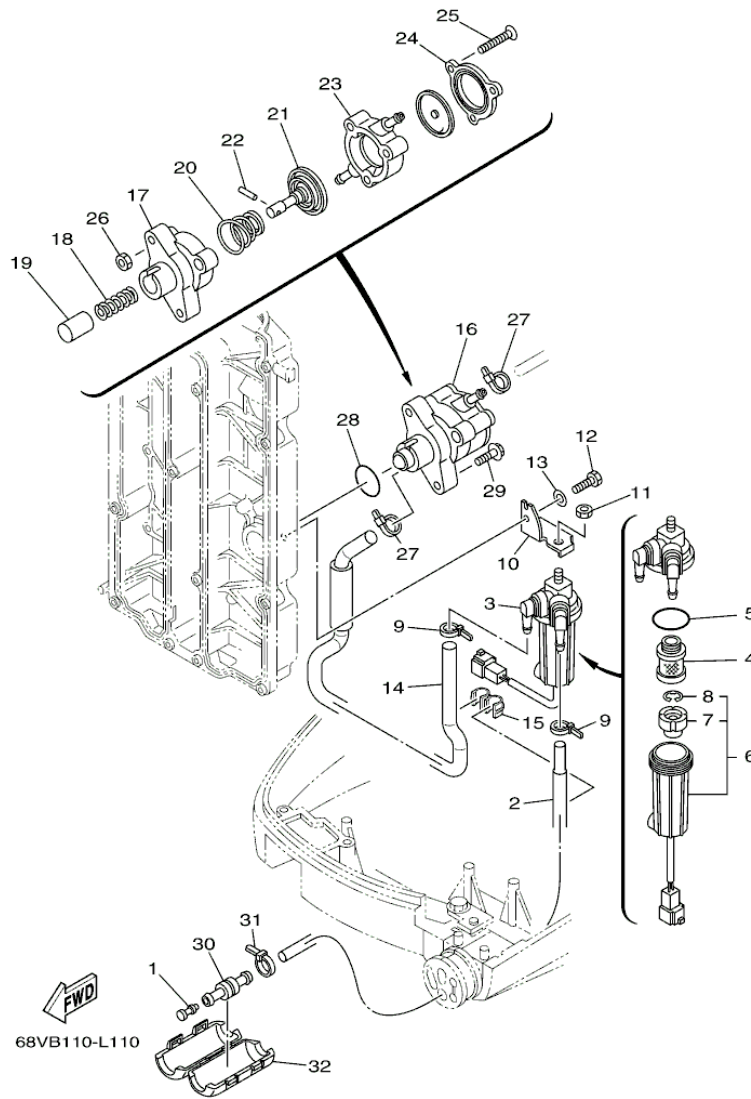

F115JA_0112 / FUEL 1

©2013 Yamaha Motor Corporation, U.S.A. All rights reserved.

Part List

F115JA_0112 / FUEL 1

REF - NO	PART NUMBER	PART NAME	QUANTITY	REMARKS
1	689-85547-00-00	DAMPER	1	
2	68V-24314-30-00	PIPE 4	1	
3	6D8-24560-00-00	FILTER ASSY	1	
4	6D8-24563-00-00	.ELEMENT, FILTER	1	
5	6D8-24564-00-00	.GASKET	1	
6	6D8-24562-00-00	.CUP, FILTER	1	
7	6D8-24469-00-00	..FLOAT, WATER LEVEL	1	
8	6D8-24519-00-00	..CLIP	1	
9	90465-11M10-00	CLAMP	2	
10	60C-24566-00-00	BRACKET, FILTER	1	
11	95380-08600-00	NUT	1	
12	97095-06016-00	BOLT	1	
13	92995-06600-00	WASHER	1	
14	68V-24311-20-00	PIPE, FUEL 1	1	
15	90464-12224-00	CLAMP	1	
16	6D8-24410-10-00	FUEL PUMP ASSY	1	
17	68V-24412-00-00	.BODY 1	1	
18	68V-24454-00-00	.SPRING	1	
19	63P-13131-00-00	.PLUNGER	1	
20	68V-24423-00-00	.SPRING, DIAPHRAGM	1	
21	68V-24411-00-00	.DIAPHRAGM	1	
22	68V-24374-00-00	.PIN	1	
23	68V-24413-10-00	.BODY 2	1	
24	6D8-24414-00-00	.BODY 3	1	
25	68V-24444-00-00	.SCREW	3	
26	68V-24149-00-00	.NUT	3	
27	90465-11M10-00	CLAMP	2	
28	93210-30682-00	.O-RING	1	
29	90119-06M83-00	BOLT, WITH WASHER	2	
30	6R3-24377-10-00	PIPE, JOINT 2	1	
31	90465-11M10-00	CLAMP	1	
32	68V-24452-00-00	COVER	1