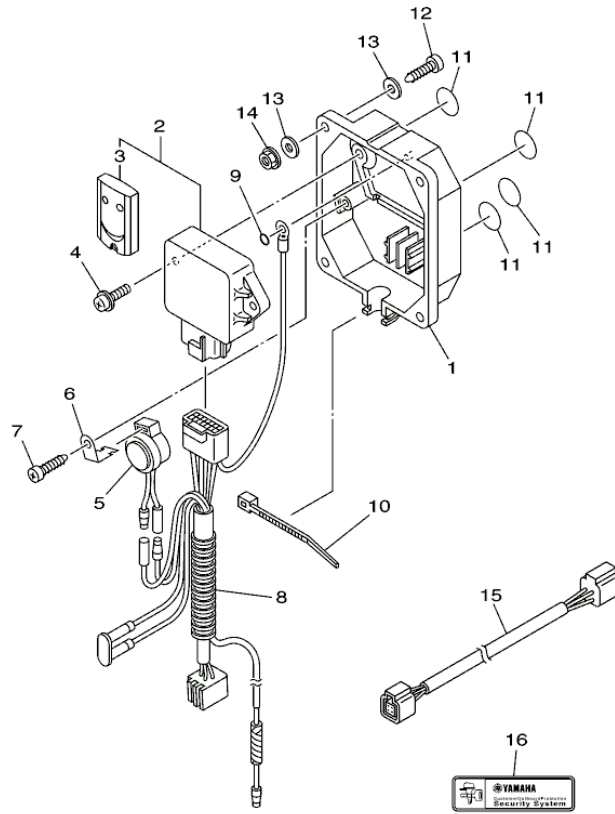

F115JA_0112 / OPTIONAL PARTS 1

6CJ1100-K370

©2013 Yamaha Motor Corporation, U.S.A. All rights reserved.

Part List

F115JA_0112 / OPTIONAL PARTS 1

REF - NO	PART NUMBER	PART NAME	QUANTITY	REMARKS
1	6Y8-86267-00-00	CASE COMPLETE 1	1	
2	6Y8-86260-12-00	REMOTE CONTROL UNIT ASSY	1	
3	6AA-86261-22-00	.TRANSMITTER COMP	2	
4	97980-06216-00	SCREW, WITH WASHER	2	
5	6X4-83383-00-00	BUZZER	1	
6	6X4-83386-00-00	STAY, BUZZER	1	
7	97780-60620-00	SCREW, TAPPING	1	
8	6Y8-82509-10-00	WIRE, SUB LEAD	1	
9	93210-04279-00	O-RING	1	
10	90465-11M10-00	CLAMP	1	
11	6Y8-8454G-00-00	PATCH 1	4	
12	97880-06035-00	SCREW, PAN HEAD	4	UR
12	90167-06M00-00	SCREW, TAPPING	4	UR
13	90201-06M30-00	WASHER, PLATE	8	
14	95780-06300-00	NUT, FLANGE	4	
15	6Y8-82521-11-00	2FT PIGTAIL BUS	1	
16	6Y8-48277-00-00	STICKER 1	4