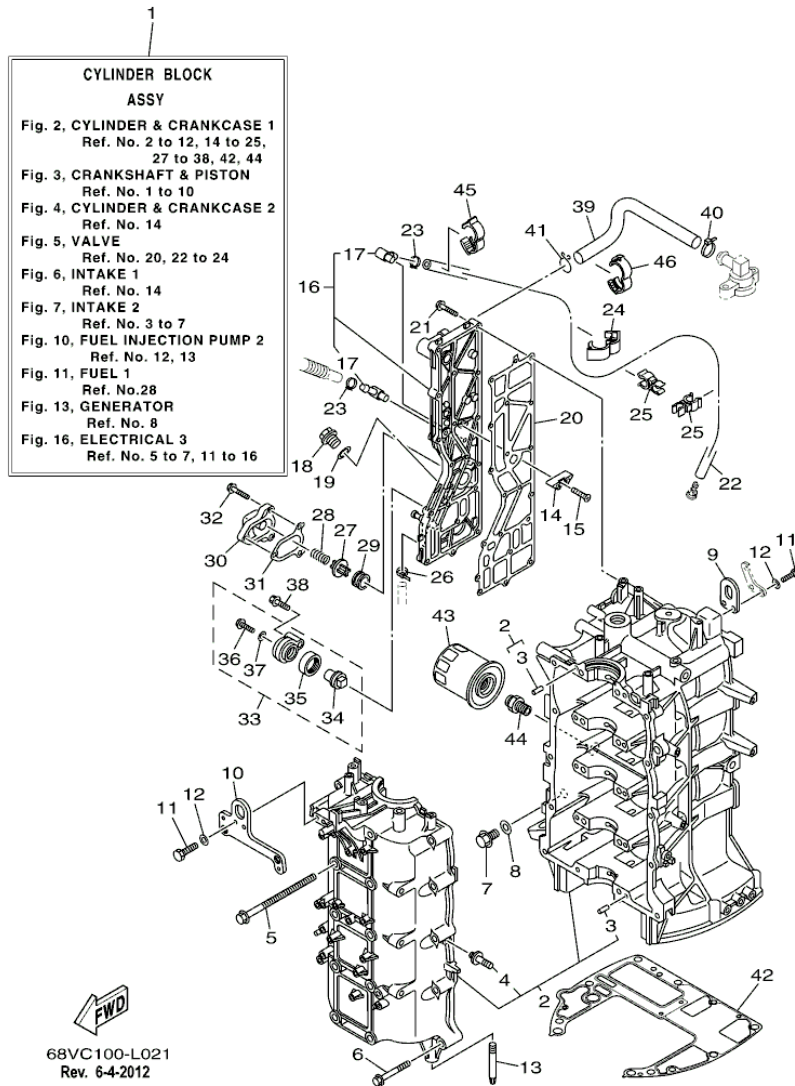

F115JA_0112 / CYLINDER CRANKCASE 1

©2013 Yamaha Motor Corporation, U.S.A. All rights reserved.

Part List

F115JA_0112 / CYLINDER CRANKCASE 1

REF - NO	PART NUMBER	PART NAME	QUANTITY	REMARKS
1	68V-W009B-13-9S	CYLINDER BLOCK ASSY	1	UR 68V:1143978-
1	68V-W009B-12-9S	CYLINDER BLOCK ASSY	1	
2	68V-15100-11-00	CRANKCASE ASSY	1	
3	93606-12019-00	.PIN, DOWEL	10	
4	68V-44581-01-00	.BOLT	1	
5	90119-10M88-00	BOLT, WITH WASHER	10	
6	90119-08M66-00	BOLT, WITH WASHER	10	
7	90340-14M06-00	PLUG, STRAIGHT SCREW	1	
8	90430-14115-00	.GASKET	1	
9	62Y-11119-00-00	HANGER, ENGINE	1	
10	68V-11119-00-00	HANGER, ENGINE	1	
11	97095-06020-00	BOLT	4	
12	92995-06600-00	WASHER	4	
13	67F-15142-00-00	GUIDE 1	2	
14	6E5-11325-00-00	ANODE	3	
15	98780-04016-00	SCREW, FLAT HEAD	3	
16	68V-41113-20-9S	OUTER COVER, EXHAUST	1	
17	676-11372-00-00	.NIPPLE, HOSE	2	
18	90340-18M09-00	PLUG, STRAIGHT SCREW	1	
19	90430-18130-00	.GASKET	1	
20	67F-41114-A2-00	.GASKET, EXHAUST OUTER COVER	1	
21	90119-06MA4-00	BOLT, WITH WASHER	18	
22	68V-42541-20-00	PIPE 1	1	
23	90465-11M10-00	CLAMP	2	
24	90464-18004-00	CLAMP	1	
25	90464-10010-00	CLAMP	2	
26	90465-11M10-00	CLAMP	1	
27	6G5-12416-00-00	VALVE, PRESSURE CONTROL	1	
28	90501-16M11-00	SPRING, COMPRESSION	1	
29	90480-20M05-00	GROMMET	1	
30	67F-1246A-01-9S	COVER 1	1	
31	67F-12435-A0-00	.GASKET	1	
32	90119-06MA2-00	BOLT, WITH WASHER	3	
33	69J-11301-00-00	ANODE COVER ASSY	1	
34	67F-11325-01-00	.ANODE	1	
35	67F-11328-00-00	.GROMMET, ANODE	1	
36	90105-06M07-00	.BOLT, FLANGE	1	
37	90430-06M03-00	.GASKET	1	
38	97575-08540-00	BOLT, WITH WASHER	1	
39	67F-1243A-00-00	HOSE 1	1	
40	90465-11M59-00	CLAMP	1	
41	90467-20M15-00	CLIP	1	
42	68V-11351-00-00	.GASKET, CYLINDER	1	
43	5GH-13440-00-00	ELEMENT ASSY, OIL CLEANER	1	
44	90401-20007-00	BOLT, UNION	1	
45	90464-18004-00	CLAMP	1	
46	90464-16001-00	CLAMP	1	