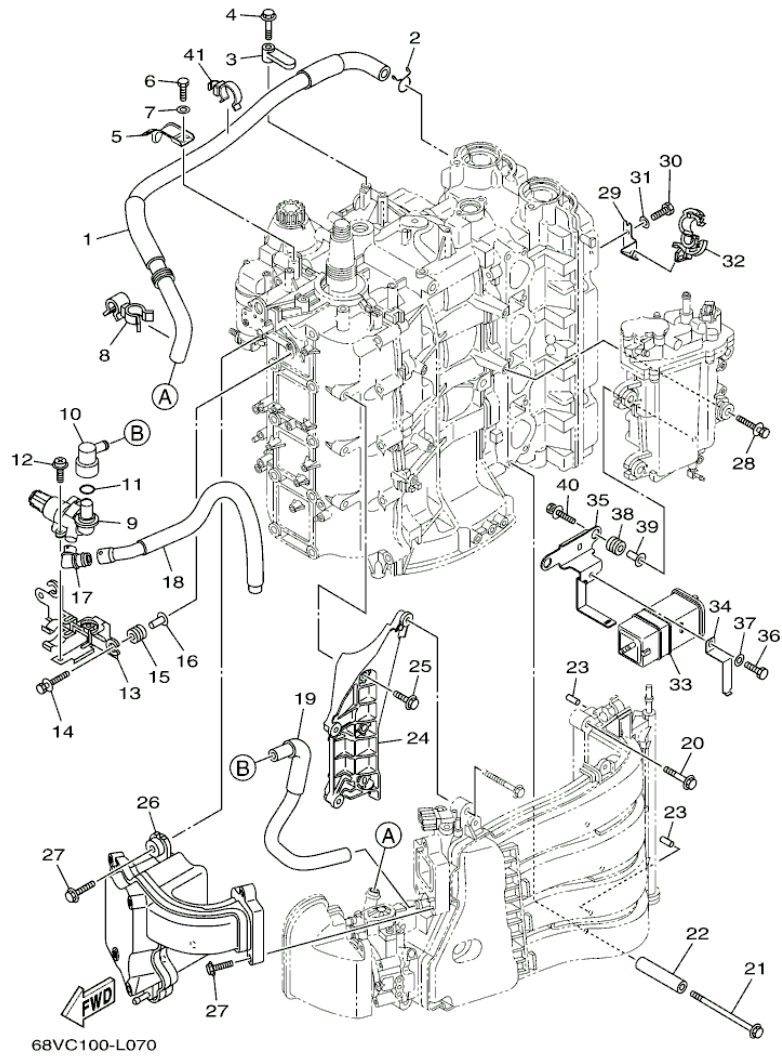

F115JA_0112 / INTAKE 2

©2013 Yamaha Motor Corporation, U.S.A. All rights reserved.

Part List

F115JA_0112 / INTAKE 2

REF - NO	PART NUMBER	PART NAME	QUANTITY	REMARKS
1	68V-15373-00-00	PIPE, BREATHER	1	
2	90467-20M15-00	CLIP	1	
3	6D8-82544-00-00	CLAMP	1	
4	95875-06025-00	BOLT, FLANGE	1	
5	68V-82389-00-00	PLATE 2	1	
6	97095-06012-00	BOLT	1	
7	92995-06600-00	WASHER	1	
8	90464-20011-00	CLAMP	1	
9	6C5-13713-00-00	VALVE, IDLE SPEED CONTROL	1	
10	6CJ-11372-00-00	NIPPLE, HOSE	1	
11	93210-33003-00	O-RING	1	
12	97980-05214-00	.SCREW, WITH WASHER	2	
13	68V-13152-00-00	STAY 2	1	
14	90119-06M17-00	BOLT, WITH WASHER	2	
15	90480-10M23-00	GROMMET	2	
16	90387-06M60-00	COLLAR	2	
17	68V-13897-00-00	PIPE, AIR	1	
18	68V-13892-00-00	HOSE, AIR 2	1	
19	68V-13543-10-00	HOSE, AIR	1	
20	90105-08M87-00	BOLT, FLANGE	4	
21	90105-08242-00	BOLT, FLANGE	1	
22	90387-09017-00	COLLAR	1	
23	91690-50014-00	PIN, SPRING	2	
24	68V-14291-10-00	BRACKET 1	1	
25	95895-08020-00	BOLT, FLANGE	3	
26	68V-13642-00-00	MANIFOLD 2	1	
27	95895-06030-00	BOLT, FLANGE	6	
28	90119-06M24-00	BOLT, WITH WASHER	4	
29	68V-21457-00-00	PLATE, PIPE GUIDE	1	
30	97095-06012-00	BOLT	1	
31	92995-06600-00	WASHER	1	
32	90464-18246-00	.CLAMP	1	
33	6P2-24170-00-00	CANISTER ASSY	1	
34	68V-2419A-00-00	HOLDER	1	
35	68V-2134X-00-00	BRACKET, CANISTER	1	
36	97095-06016-00	BOLT	1	
37	92995-06600-00	WASHER	1	
38	90480-10M23-00	GROMMET	2	
39	90387-06M60-00	COLLAR	2	
40	90119-06M17-00	BOLT, WITH WASHER	2	
41	90464-26002-00	CLAMP	1