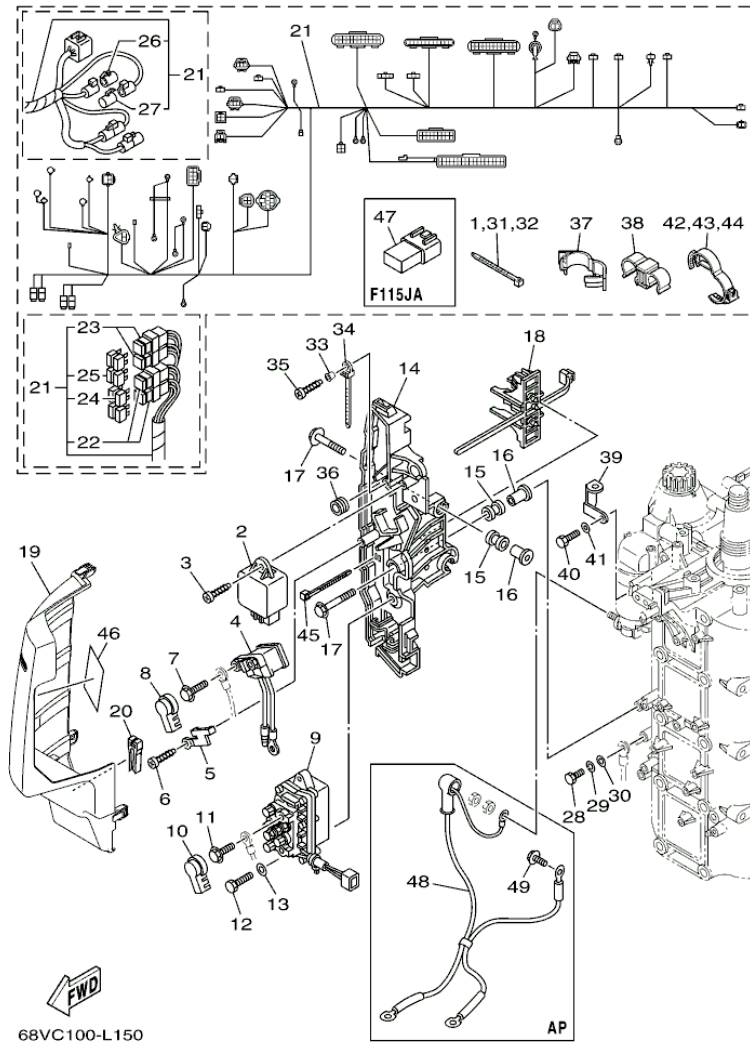

F115JA_0112 / ELECTRICAL 2

©2013 Yamaha Motor Corporation, U.S.A. All rights reserved.

Part List

F115JA_0112 / ELECTRICAL 2

REF - NO	PART NUMBER	PART NAME	QUANTITY	REMARKS
1	90465-13M18-00	CLAMP	1	
2	60E-81950-00-00	.RELAY ASSY	1	
3	97780-60625-00	SCREW, TAPPING	1	
4	68V-8194A-00-00	RELAY	1	
5	68F-81953-00-00	STAY, RELAY	1	
6	97780-60620-00	SCREW, TAPPING	1	
7	97595-06610-00	BOLT, WITH WASHER	2	
8	6P2-8183X-00-00	CAP, TERMINAL	2	
9	63P-81950-00-00	RELAY ASSY	1	
10	6P2-8183X-00-00	CAP, TERMINAL	2	
11	97595-06610-00	BOLT, WITH WASHER	2	
12	97095-06020-00	BOLT	2	
13	92995-06600-00	WASHER	2	
14	68V-81948-02-00	BRACKET	1	
15	6A0-82317-00-00	DAMPER, IGNITION COIL	5	
16	90387-06119-00	COLLAR	5	
17	90119-06M59-00	BOLT, WITH WASHER	5	
18	68V-82594-00-00	CLAMP	1	
19	68V-81942-11-00	COVER	1	
20	67F-2812A-00-00	.PULLER, FUSE	1	
21	68V-82590-70-00	WIRE HARNESS ASSY	1	FOR TILT LIMIT
22	67F-8215B-10-00	.CAP (YELLOW)	2	
23	67F-8215B-20-00	.CAP (GREEN)	2	
24	67F-82151-00-00	.FUSE (20A)	4	
25	67F-82151-10-00	.FUSE (30A)	4	
26	6P2-82582-00-00	.CAP 1 (FEMALE)	1	
27	6P2-82582-10-00	.CAP 1 (MALE)	1	
28	97095-06016-00	BOLT	1	
29	92995-06100-00	WASHER, SPRING	1	
30	92995-06600-00	WASHER	1	
31	90465-13M18-00	CLAMP	1	
32	90465-13M18-00	CLAMP	1	
33	90387-06M05-00	COLLAR	1	
34	90465-12M53-00	CLAMP	1	
35	97780-60625-00	SCREW, TAPPING	1	
36	6A0-82317-00-00	DAMPER, IGNITION COIL	1	
37	90464-18004-00	CLAMP	1	
38	90464-12010-00	CLAMP	1	
39	6D8-82581-01-00	STAY, CORD CLAMP	1	
40	97095-06014-00	BOLT	1	
41	92995-06600-00	WASHER	1	
42	90464-30003-00	CLAMP	2	
43	90464-30003-00	CLAMP	1	
44	90464-30003-00	CLAMP	1	
45	90465-13M11-00	CLAMP	2	
46	68V-81919-10-00	GRAPHIC, REGULATOR	1	
47	68V-82582-10-00	COVER, WIRE HARNESS	1	FOR JET-DRIVE
48	68V-82105-00-00	BATTERY CABLE	1	AP
49	90105-06M14-00	BOLT FLANGE	1	AP

Part Notes

F115JA_0112 / ELECTRICAL 2

PART NUMBER	NOTE TEXT