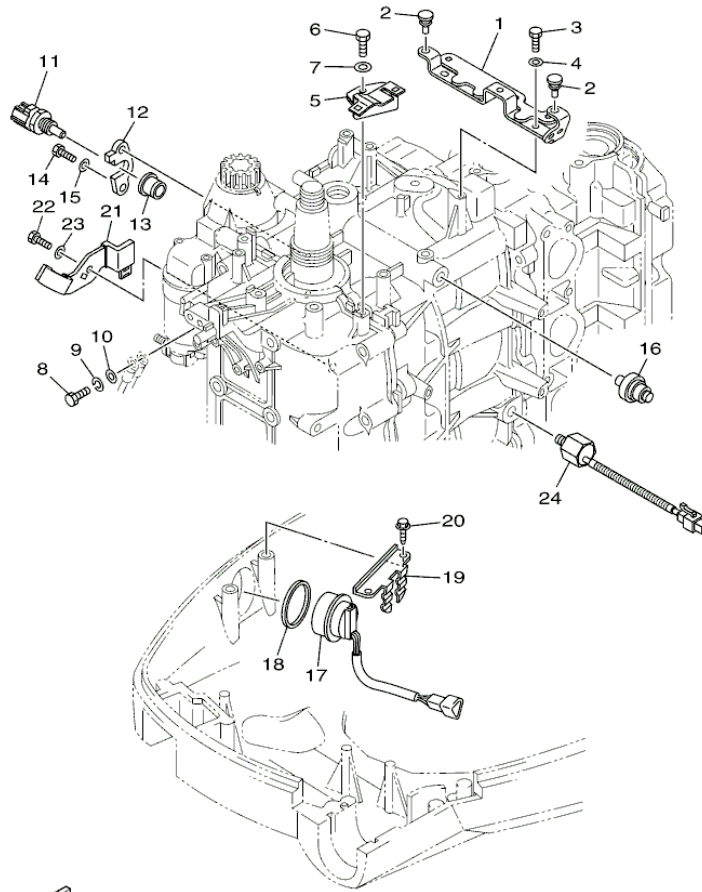

F115JA_0112 / ELECTRICAL 3

68VB110-L160

©2013 Yamaha Motor Corporation, U.S.A. All rights reserved.

Part List

F115JA_0112 / ELECTRICAL 3

REF - NO	PART NUMBER	PART NAME	QUANTITY	REMARKS
1	68V-8132G-00-00	PLATE	1	
2	90480-06M19-00	GROMMET	2	
3	97095-06016-00	BOLT	2	
4	92995-06600-00	WASHER	2	
5	68V-82588-20-00	PLATE	1	
6	97095-06012-00	BOLT	1	
7	92995-06600-00	WASHER	1	
8	97095-06016-00	BOLT	1	
9	92995-06100-00	WASHER, SPRING	1	
10	92995-06600-00	WASHER	1	
11	67F-85790-00-00	THERMOSENSOR ASSY	1	
12	67F-85757-00-00	RETAINER	1	
13	68V-85753-00-00	.GASKET, SENDER UNIT	1	
14	97095-06016-00	BOLT	2	
15	92995-06600-00	WASHER	2	
16	68V-82504-00-00	OIL PRESSURE SWITCH ASSY	1	
17	63D-82563-10-00	TRIM & TILT SWITCH ASSY	1	
18	6E5-82587-00-00	GASKET	1	
19	67F-83614-00-00	BRACKET	1	
20	90109-06M86-00	BOLT	2	
21	6D8-8252H-01-00	PLATE, HOLDER	1	
22	97095-06012-00	BOLT	1	
23	92995-06600-00	WASHER	1	
24	6CJ-85780-00-00	SENSOR, KNOCK	1	

Part Notes

F115JA_0112 / ELECTRICAL 3

PART NUMBER	NOTE TEXT
92995-06100-00	OEM: This part number is among the Top 100 Most Popular Marine Maintenance Parts as of August 2013.

©2013 Yamaha Motor Corporation, U.S.A. All rights reserved.