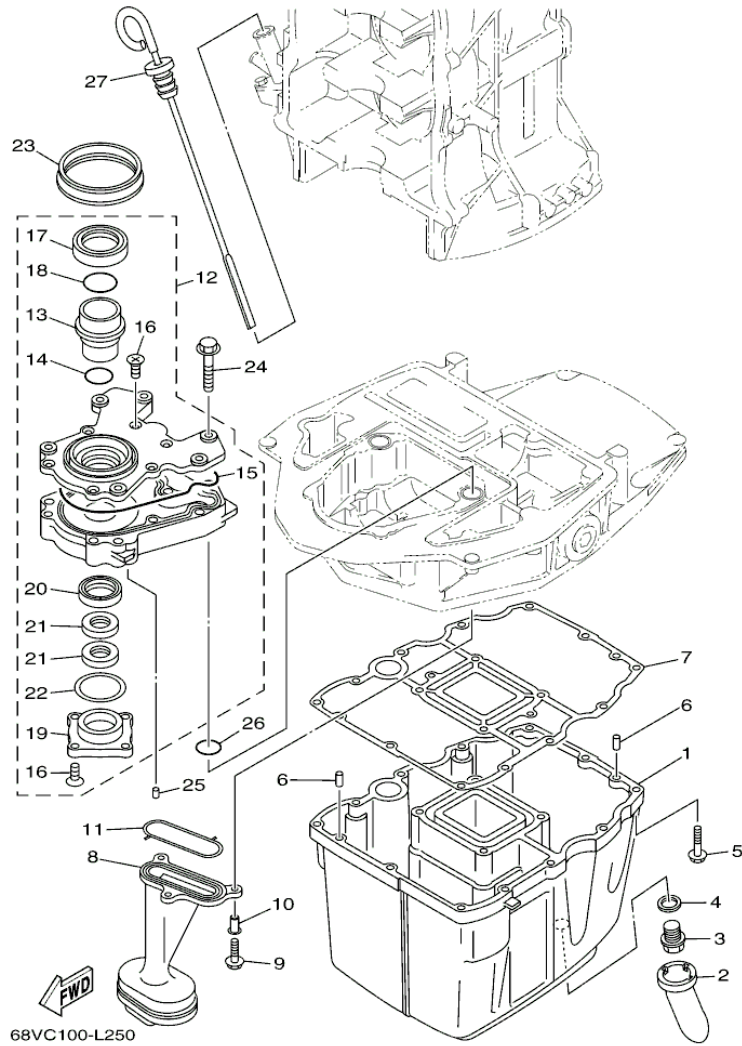

F115JA_0112 / OIL PAN

©2013 Yamaha Motor Corporation, U.S.A. All rights reserved.

Part List

F115JA_0112 / OIL PAN

REF - NO	PART NUMBER	PART NAME	QUANTITY	REMARKS
1	68V-15311-00-CA	OIL PAN	1	
2	63P-15316-00-00	DAMPER 1	1	
3	90340-14M06-00	PLUG, STRAIGHT SCREW	1	
4	90430-14M09-00	.GASKET	1	
5	97575-06525-00	BOLT, WITH WASHER	12	
6	93606-12019-00	.PIN, DOWEL	2	
7	68V-15312-00-00	.GASKET, OIL PAN	1	
8	67F-13411-00-00	STRAINER, OIL	1	
9	95812-06025-00	BOLT, FLANGE	3	
10	90387-06263-00	.COLLAR	3	
11	67F-13415-00-00	.SEAL, OIL STRAINER	1	
12	67F-13300-10-00	OIL PUMP ASSY	1	
13	67F-13314-02-00	.SHAFT, PUMP	1	
14	67F-13473-01-00	.O-RING	1	
15	67F-13329-00-00	.GASKET, PUMP COVER	1	
16	67F-13495-00-00	.SCREW	10	
17	67F-13119-01-00	.OIL SEAL	1	
18	67F-13769-00-00	.O-RING	1	
19	67F-13914-00-00	.HOUSING, PUMP	1	
20	67F-13631-03-00	.OIL SEAL	1	
21	67F-13149-00-00	.OIL SEAL	2	
22	67F-13339-00-00	.GASKET, PUMP COVER	1	
23	67F-13338-00-00	SEAL	1	
24	97595-06545-00	BOLT, WITH WASHER	6	
25	93604-12M07-00	PIN, DOWEL	2	
26	93210-19MJ1-00	.O-RING	2	
27	6D8-15362-00-00	PLUG, OIL LEVEL	1	

Part Notes

F115JA_0112 / OIL PAN

PART NUMBER	NOTE TEXT
90430-14M09-00	OEM: This part number is among the Top 100 Most Popular Marine Maintenance Parts as of August 2013.

©2013 Yamaha Motor Corporation, U.S.A. All rights reserved.