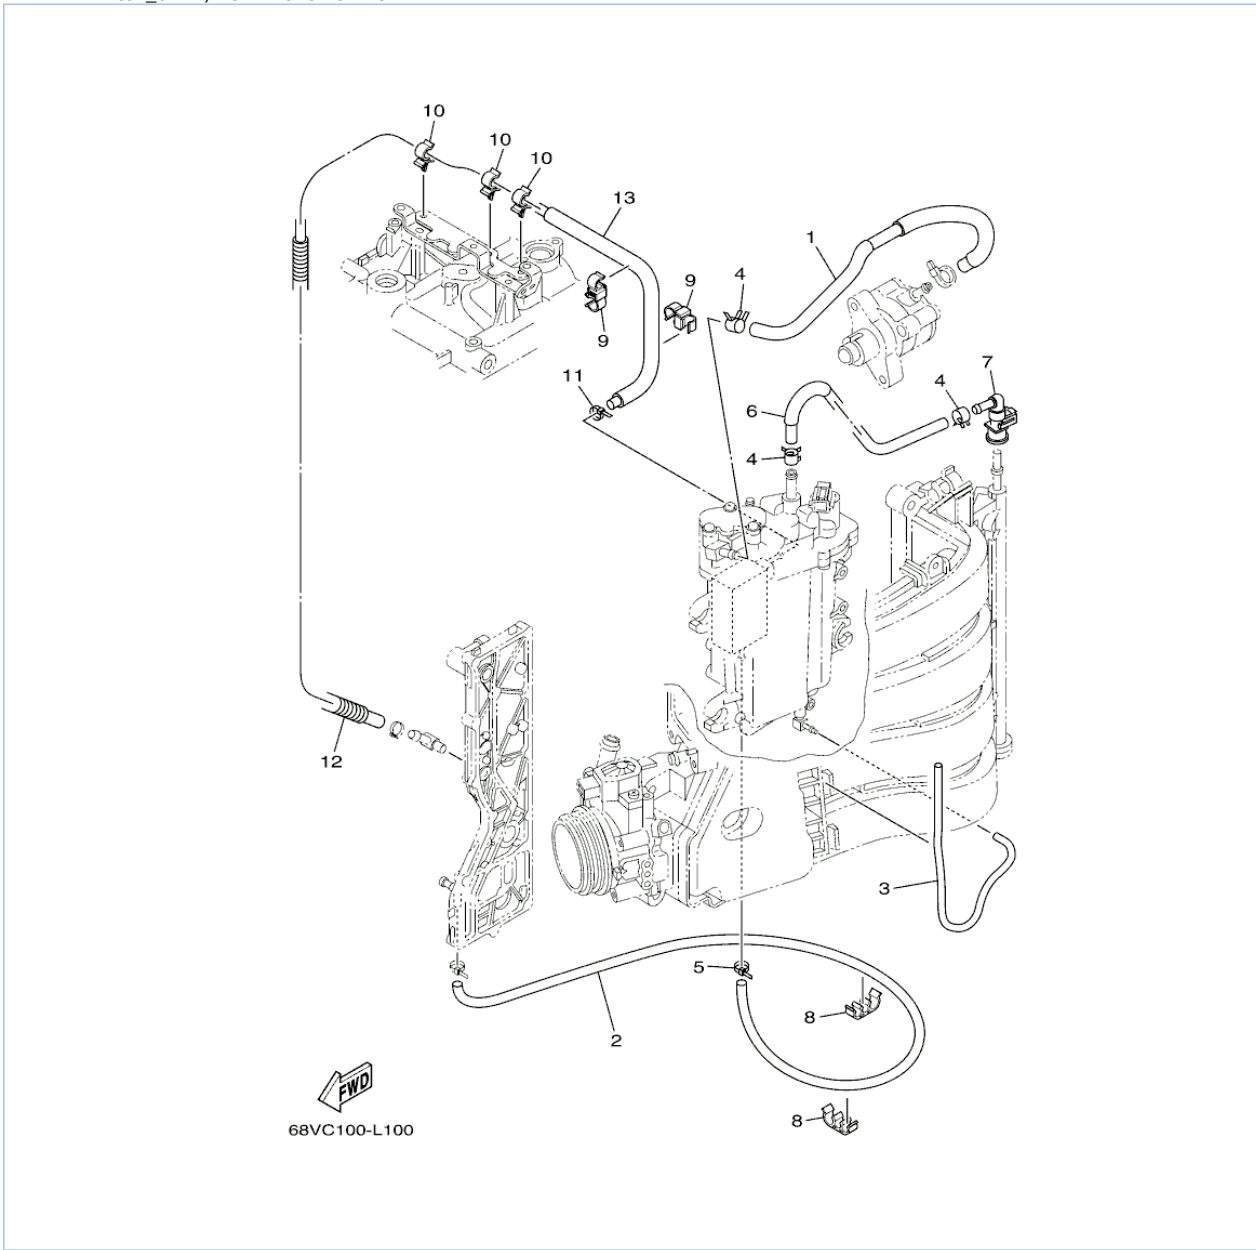

F115JA_0112 / FUEL INJECTION PUMP 2

©2013 Yamaha Motor Corporation, U.S.A. All rights reserved.

Part List

F115JA_0112 / FUEL INJECTION PUMP 2

REF - NO	PART NUMBER	PART NAME	QUANTITY	REMARKS
1	68V-24324-10-00	PIPE 13	1	
2	68V-12482-00-00	PIPE 2	1	
3	6AW-14197-00-00	PIPE	1	
4	68V-13577-00-00	CLIP	3	
5	90465-11M10-00	CLAMP	1	
6	68V-13971-30-00	PIPE, FUEL 1	1	
7	6AW-24300-00-00	FUEL PIPE JOINT	1	
8	90464-11008-00	CLAMP	2	
9	90464-12010-00	CLAMP	2	
10	90464-09129-00	CLAMP	3	
11	90465-11M10-00	CLAMP	1	
12	68V-24864-10-00	TUBE	1	
13	68V-12484-21-00	PIPE 4	1