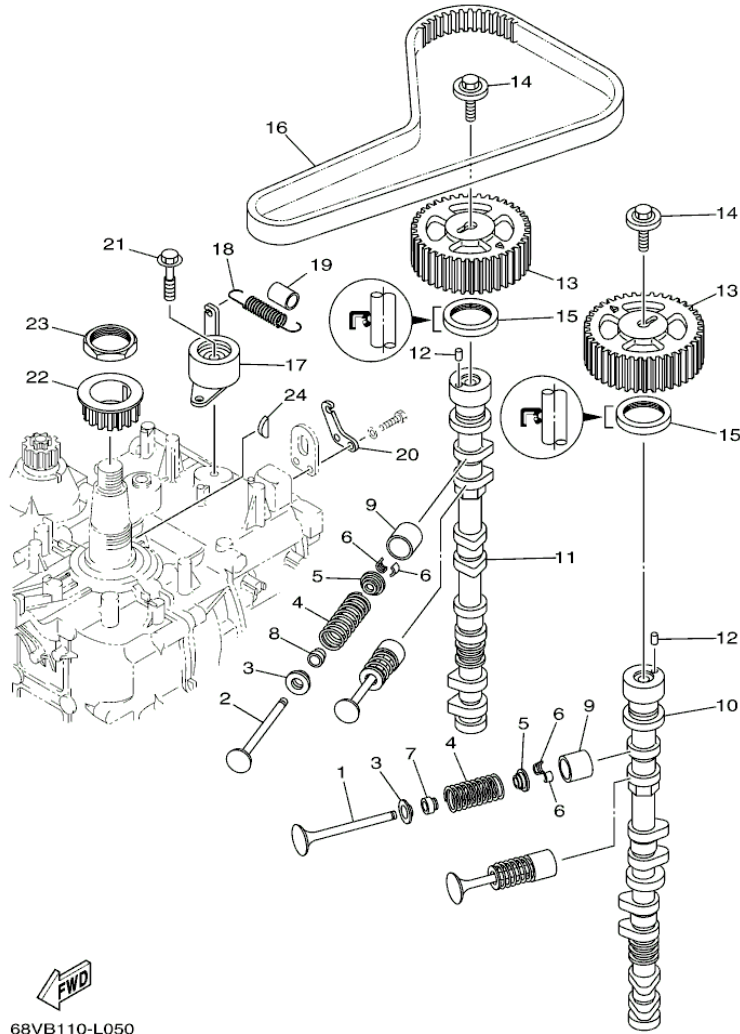

F115JA_0112 / VALVE

68VB110-L050

©2013 Yamaha Motor Corporation, U.S.A. All rights reserved.

Part List

F115JA_0112 / VALVE

REF - NO	PART NUMBER	PART NAME	QUANTITY	REMARKS
1	6D8-12111-00-00	VALVE, INTAKE	8	
2	6D8-12121-00-00	VALVE, EXHAUST	8	
3	6D8-12116-00-00	SEAT, VALVE SPRING	16	
4	6D8-12113-00-00	SPRING, VALVE INNER	16	
5	26H-12117-00-00	RETAINER, VALVE SPRING	16	
6	4G0-12118-00-00	LOCK, VALVE SPRING RETAINER	32	
7	K0A-A3721-00-00	SEAL, VALVE STEM	8	
8	K0A-A3722-00-00	SEAL, VALVE STEM 2	8	
9	6D8-12153-00-00	LIFTER, VALVE (12)	16	UR
9	6D8-12153-V0-00	LIFTER, VALVE (68)	16	UR
9	6D8-12153-20-00	LIFTER, VALVE (16)	16	UR
9	6D8-12153-30-00	LIFTER, VALVE (18)	16	UR
9	6D8-12153-40-00	LIFTER, VALVE (20)	16	UR
9	6D8-12153-50-00	LIFTER, VALVE (22)	16	UR
9	6D8-12153-60-00	LIFTER, VALVE (24)	16	UR
9	6D8-12153-70-00	LIFTER, VALVE (26)	16	UR
9	6D8-12153-80-00	LIFTER, VALVE (28)	16	UR
9	6D8-12153-90-00	LIFTER, VALVE (30)	16	UR
9	6D8-12153-A0-00	LIFTER, VALVE (32)	16	UR
9	6D8-12153-B0-00	LIFTER, VALVE (34)	16	UR
9	6D8-12153-C0-00	LIFTER, VALVE (36)	16	UR
9	6D8-12153-D0-00	LIFTER, VALVE (38)	16	UR
9	6D8-12153-E0-00	LIFTER, VALVE (40)	16	UR
9	6D8-12153-F0-00	LIFTER, VALVE (42)	16	UR
9	6D8-12153-G0-00	LIFTER, VALVE (44)	16	UR
9	6D8-12153-H0-00	LIFTER, VALVE (46)	16	UR
9	6D8-12153-J0-00	LIFTER, VALVE (48)	16	UR
9	6D8-12153-K0-00	LIFTER, VALVE (50)	16	UR
9	6D8-12153-L0-00	LIFTER, VALVE (52)	16	UR
9	6D8-12153-M0-00	LIFTER, VALVE (54)	16	UR
9	6D8-12153-N0-00	LIFTER, VALVE (56)	16	UR
9	6D8-12153-P0-00	LIFTER, VALVE (58)	16	UR
9	6D8-12153-R0-00	LIFTER, VALVE (60)	16	UR
9	6D8-12153-S0-00	LIFTER, VALVE (62)	16	UR
9	6D8-12153-T0-00	LIFTER, VALVE (64)	16	UR
9	6D8-12153-U0-00	LIFTER, VALVE (66)	16	UR
9	6D8-12153-10-00	LIFTER, VALVE (14)	16	UR
10	6D9-12171-00-00	CAMSHAFT 1	1	
11	68V-12181-00-00	CAMSHAFT 2	1	
12	93605-10108-00	PIN, DOWEL	2	
13	67F-11537-00-00	GEAR, DRIVEN	2	
14	90119-10050-00	BOLT, WITH WASHER	2	
15	93102-38008-00	.OIL SEAL	2	
16	67F-46241-00-00	BELT	1	
17	67F-11590-00-00	TENSIONER ASSY	1	
18	90506-16M39-00	SPRING, TENSION	1	
19	90445-15M03-00	HOSE (L23)	1	
20	67F-11595-00-00	PLATE, VALVE	1	
21	90119-10M72-00	BOLT, WITH WASHER	1	
22	6D8-11536-01-00	GEAR, DRIVE	1	UR 68V:1143978-
22	6D8-11536-00-00	GEAR, DRIVE	1	
23	90170-40008-00	NUT	1	
24	90280-04008-00	KEY, WOODRUFF	1