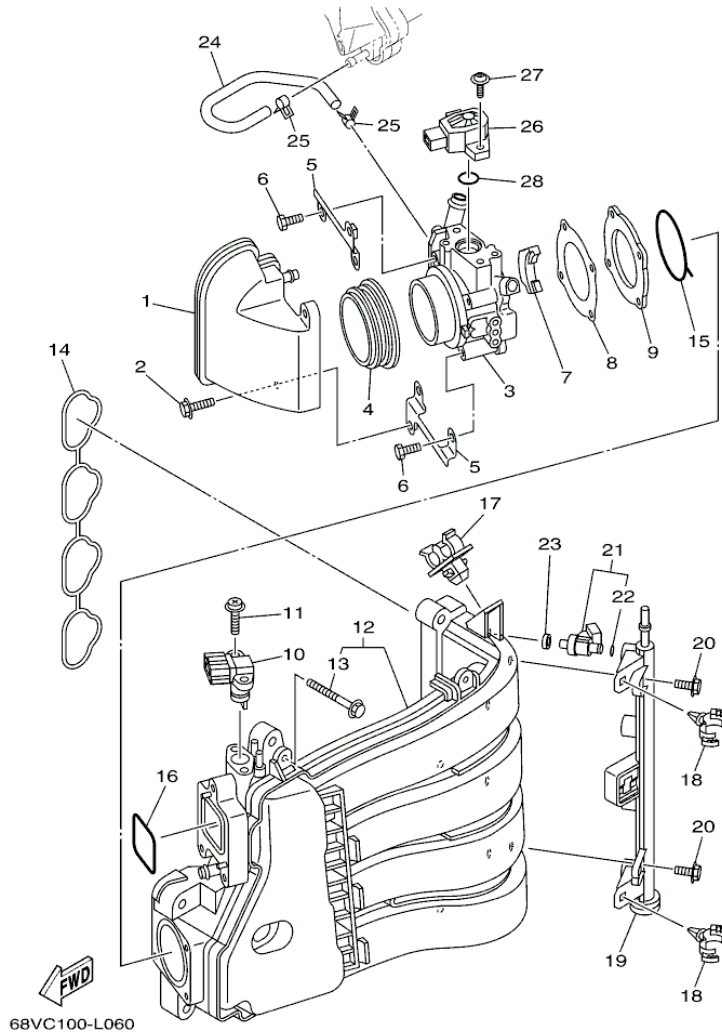

F115JA_0112 / INTAKE 1

©2013 Yamaha Motor Corporation, U.S.A. All rights reserved.

Part List

F115JA_0112 / INTAKE 1

REF - NO	PART NUMBER	PART NAME	QUANTITY	REMARKS
1	68V-14440-10-00	SILENCER ASSY, INTAKE	1	
2	95875-06020-00	BOLT, FLANGE	2	
3	68V-13751-20-00	BODY, THROTTLE 1	1	
4	68V-14411-10-00	PIPE, SILENCER	1	
5	68V-13898-00-00	HOLDER	2	
6	68V-14496-10-00	BOLT	4	
7	68V-14271-00-00	INSULATOR	1	
8	68V-13556-00-00	GASKET, MANIFOLD	1	
9	68V-13635-00-00	JOINT, INTAKE 1	1	
10	68F-83688-10-00	SENSOR ASSY	1	
11	68V-81147-00-00	SCREW 3	2	
12	68V-W1364-10-00	MANIFOLD, INTAKE 1	1	
13	90119-06266-00	.BOLT, WITH WASHER	3	
14	68V-13645-10-00	.GASKET, MANIFOLD 1	1	
15	68V-13646-00-00	.GASKET, MANIFOLD 2	1	
16	68V-13647-00-00	.GASKET, MANIFOLD 3	1	
17	90464-11012-00	CLAMP	1	
18	90464-20181-00	CLAMP	2	
19	68V-13161-10-00	PIPE, DELIVERY 1	1	
20	6P2-14446-00-00	BOLT	2	
21	68V-13761-10-00	INJECTOR	4	
22	68V-1416A-00-00	.O-RING	1	
23	68V-13766-10-00	RUBBER, INJECTOR	4	
24	68V-13584-00-00	PIPE, INTAKE MANIFOLD	1	
25	68V-13577-10-00	CLIP	2	
26	68V-85885-10-00	THROTTLE SENSOR ASSY	1	
27	68V-81145-01-00	SCREW 1	2	
28	68V-8182L-00-00	O-RING 1	1