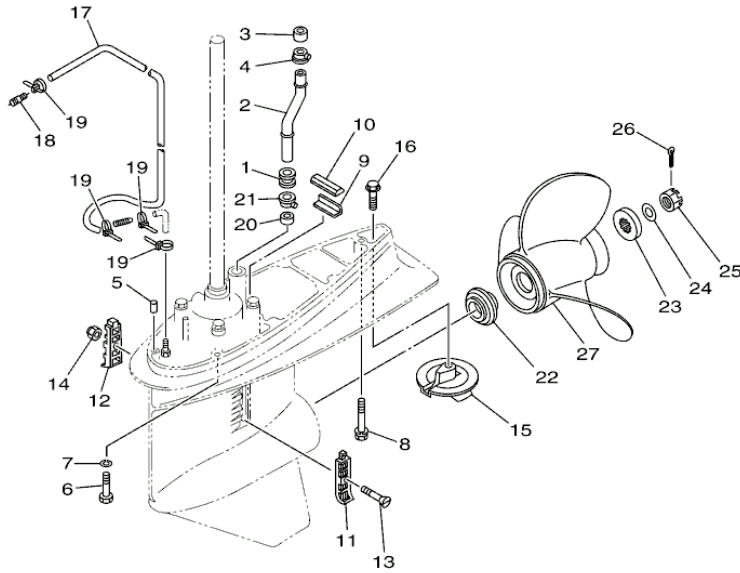

F115JA_0112 / LOWER CASING DRIVE 2

REGULAR ROTATION

68VC100-L270

• FROM REF.NO.5 TO REF.NO.27
EXCEPT FOR JET DRIVE(F115JA)

Part List

F115JA_0112 / LOWER CASING DRIVE 2

REF - NO	PART NUMBER	PART NAME	QUANTITY	REMARKS
1	6E5-44366-00-00	DAMPER, WATER SEAL 2	1	
2	68V-44361-11-00	TUBE, WATER 1	1	L(20.3")
3	6E5-44365-00-00	DAMPER, WATER SEAL 1	1	
4	6E5-44312-00-00	COVER, WATER PUMP HOUSING	1