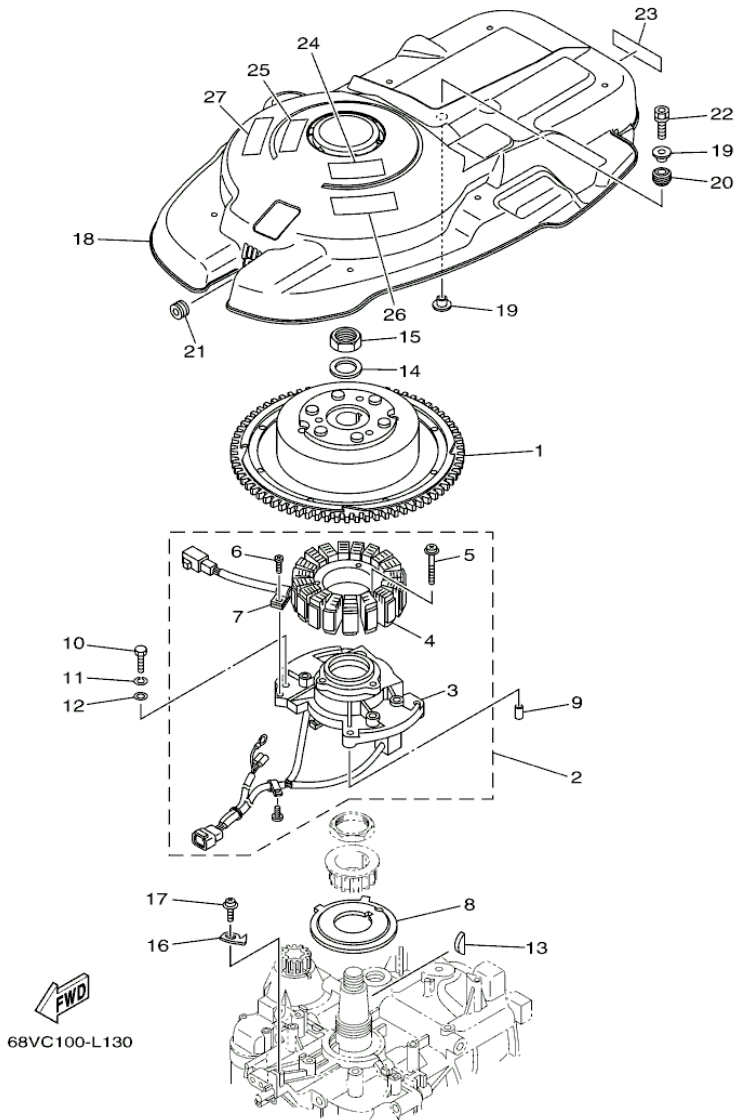

©2013 Yamaha Motor Corporation, U.S.A. All rights reserved.

F115JA_0112 / GENERATOR

©2013 Yamaha Motor Corporation, U.S.A. All rights reserved.

Part List

F115JA_0112 / GENERATOR

REF - NO	PART NUMBER	PART NAME	QUANTITY	REMARKS
1	68V-81450-00-00	ROTOR ASSY	1	
2	68V-81460-00-00	BASE ASSY	1	
3	68V-85580-00-00	.COIL, PULSER	1	
4	68V-81410-00-00	.STATOR ASSY	1	
5	63D-81345-20-00	.SCREW, WITH WASHER (M6X30)	3	
6	97607-04110-00	.SCREW, WITH WASHER	1	
7	445-81328-20-00	.CLAMP	1	
8	68V-81673-10-00	ROTOR	1	UR 68V:1143978-
8	68V-81673-00-00	ROTOR	1	
9	99530-08012-00	PIN, DOWEL	2	
10	97095-06030-00	BOLT	4	
11	92995-06100-00	WASHER, SPRING	4	
12	92995-06600-00	WASHER	4	
13	90280-04M08-00	KEY, WOODRUFF	1	
14	90201-24014-00	WASHER, PLATE	1	
15	90179-24002-00	NUT	1	
16	6D8-81332-00-00	PLATE, TIMING	1	
17	97985-06210-00	SCREW, WITH WASHER	1	
18	68V-81337-00-00	COVER, FLYWHEEL	1	
19	90387-06M71-00	COLLAR	2	
20	90480-15M31-00	GROMMET	1	
21	90480-12314-00	GROMMET	1	
22	90119-06M92-00	BOLT, WITH WASHER	1	
23	68V-13437-52-00	MARK, CAUTION	1	
24	6AH-81995-40-00	LABEL, WARNING	1	
25	6AH-81995-50-00	LABEL, WARNING	1	
26	6AH-81994-40-00	LABEL, SAFETY	1	
27	6AH-81994-50-00	LABEL, SAFETY	1	