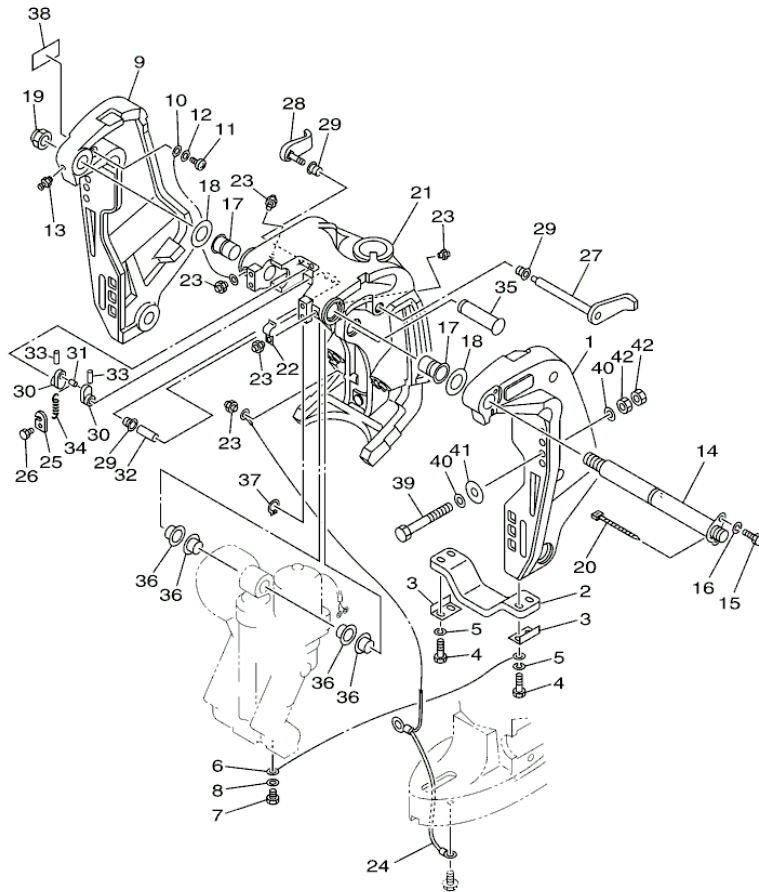

F115JA_0112 / BRACKET 1

68VB100-L200

©2013 Yamaha Motor Corporation, U.S.A. All rights reserved.

Part List

F115JA_0112 / BRACKET 1

REF - NO	PART NUMBER	PART NAME	QUANTITY	REMARKS
1	68V-43111-01-8D	BRACKET, CLAMP 1	1	
2	6G5-45251-02-00	ANODE	1	
3	6G5-44526-00-00	PLATE	2	
4	97095-06030-00	BOLT	4	
5	92995-06100-00	WASHER, SPRING	4	
6	6E5-82148-00-00	WIRE, LEAD 4	1	
7	97095-06010-00	BOLT	1	
8	92995-06600-00	WASHER	1	
9	68V-43112-01-8D	BRACKET, CLAMP 2	1	
10	6E5-82148-00-00	WIRE, LEAD 4	1	
11	97885-06012-00	SCREW, PAN HEAD	1	
12	92995-06600-00	WASHER	1	
13	93700-06M03-00	NIPPLE, GREASE	1	
14	64E-43131-20-00	BOLT, CLAMP BRACKET	1	FOR TILT LIMIT
15	97095-08020-00	BOLT	1	
16	92995-08100-00	WASHER	1	
17	90386-25M31-00	BUSH	2	
18	90201-26M59-00	WASHER, PLATE	2	
19	90185-22M11-00	NUT, SELF-LOCKING	1	
20	90465-11M10-00	CLAMP	1	
21	64E-43311-10-8D	BRACKET, SWIVEL 1	1	L(20.3")
22	90465-08M63-00	CLAMP	1	
23	93700-06M03-00	NIPPLE, GREASE	5	
24	66K-82149-00-00	WIRE, LEAD 3	1	L(20.3")
25	66T-43144-00-00	HOOK, SPRING	1	
26	97095-06010-00	BOLT	1	
27	6G5-43181-02-00	LEVER, TILT STOP 1	1	
28	6G5-43185-02-00	LEVER, TILT STOP 2	1	
29	90386-10M16-00	BUSH	3	
30	6G5-43148-00-00	COLLAR, DISTANCE	2	
31	90249-06M19-00	PIN	1	
32	90387-10M05-00	COLLAR	1	
33	91690-30020-00	PIN, SPRING	2	
34	90506-14M24-00	SPRING, TENSION	1	
35	64E-43126-00-00	PIN, UPPER SHOCK MOUNT	1	
36	90386-22M98-00	BUSH	4	
37	93410-22M11-00	CIRCLIP	1	
38	63V-82377-50-00	LABEL (SPARK,IGNITION)	1	
39	90101-12M05-00	BOLT (L:130MM)	4	UR
40	90201-13M01-00	WASHER, PLATE	8	
41	90201-12426-00	WASHER, PLATE	4	
42	95380-12600-00	NUT	8	

Part Notes

F115JA_0112 / BRACKET 1

PART NUMBER		NOTE TEXT
6G5-45251-02-00		OEM: This part number is among the Top 100 Most Popular Marine Maintenance Parts as of August 2013.
92995-06100-00		OEM: This part number is among the Top 100 Most Popular Marine Maintenance Parts as of August 2013.
93700-06M03-00		OEM: This part number is among the Top 100 Most Popular Marine Maintenance Parts as of August 2013.
93700-06M03-00		OEM: This part number is among the Top 100 Most Popular Marine Maintenance Parts as of August 2013.