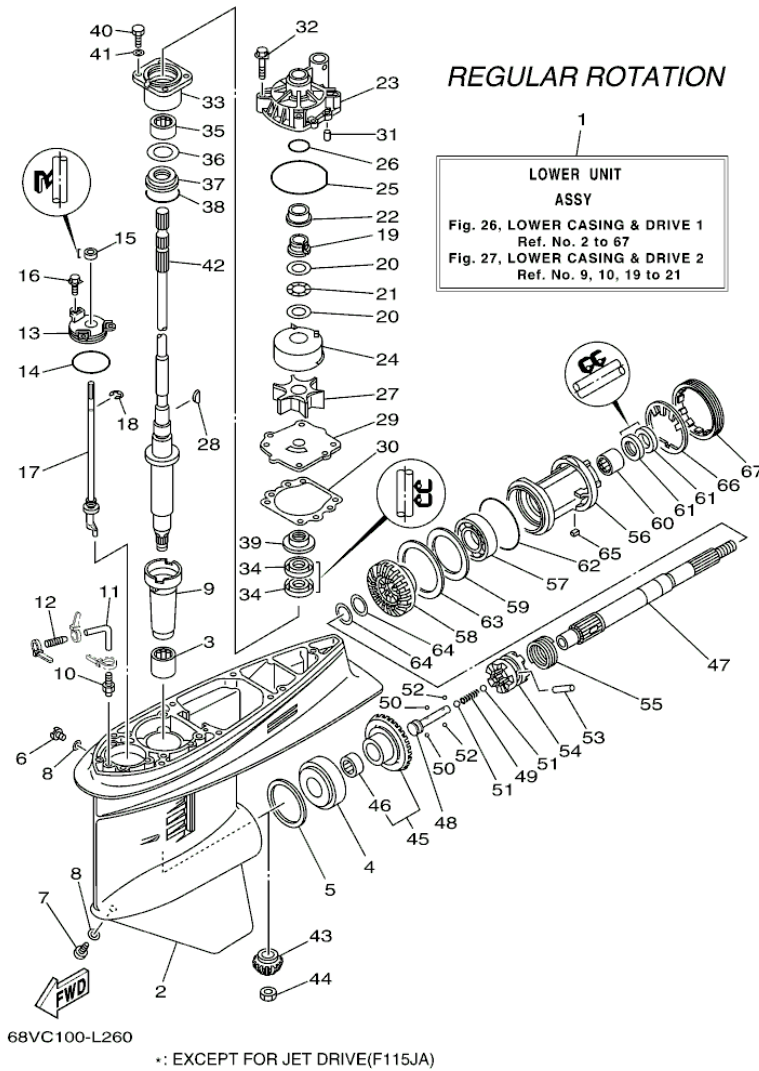

Part List

F115JA_0112 / OIL PAN

REF - NO	PART NUMBER	PART NAME	QUANTITY	REMARKS
1	68V-15311-00-CA	OIL PAN	1	
2	63P-15316-00-00	DAMPER 1	1	
3	90340-14M06-00	PLUG, STRAIGHT SCREW	1	
4	90430-14M09-00	.GASKET	1	
5	97575-06525-00	BOLT, WITH WASHER	12	
6	93606-12019-00	.PIN, DOWEL	2	
7	68V-15312-00-00	.GASKET, OIL PAN	1	
8	67F-13411-00-00	STRAINER, OIL	1	
9	95812-06025-00	BOLT, FLANGE	3	
10	90387-06263-00	.COLLAR	3	
11	67F-13415-00-00	.SEAL, OIL STRAINER	1	
12	67F-13300-10-00	OIL PUMP ASSY	1	
13	67F-13314-02-00	.SHAFT, PUMP	1	
14	67F-13473-01-00	.O-RING	1	
15	67F-13329-00-00	.GASKET, PUMP COVER	1	
16	67F-13495-00-00	.SCREW	10	
17	67F-13119-01-00	.OIL SEAL	1	
18	67F-13769-00-00	.O-RING	1	
19	67F-13914-00-00	.HOUSING, PUMP	1	
20	67F-13631-03-00	.OIL SEAL	1	
21	67F-13149-00-00	.OIL SEAL	2	
22	67F-13339-00-00	.GASKET, PUMP COVER	1	
23	67F-13338-00-00	SEAL	1	
24	97595-06545-00	BOLT, WITH WASHER	6	
25	93604-12M07-00	PIN, DOWEL	2	
26	93210-19MJ1-00	.O-RING	2	
27	6D8-15362-00-00	PLUG, OIL LEVEL	1	

Part Notes

F115JA_0112 / OIL PAN

PART NUMBER	NOTE TEXT
90430-14M09-00	OEM: This part number is among the Top 100 Most Popular Marine Maintenance Parts as of August 2013.

©2013 Yamaha Motor Corporation, U.S.A. All rights reserved.

F115JA_0112 / LOWER CASING DRIVE 1

©2013 Yamaha Motor Corporation, U.S.A. All rights reserved.