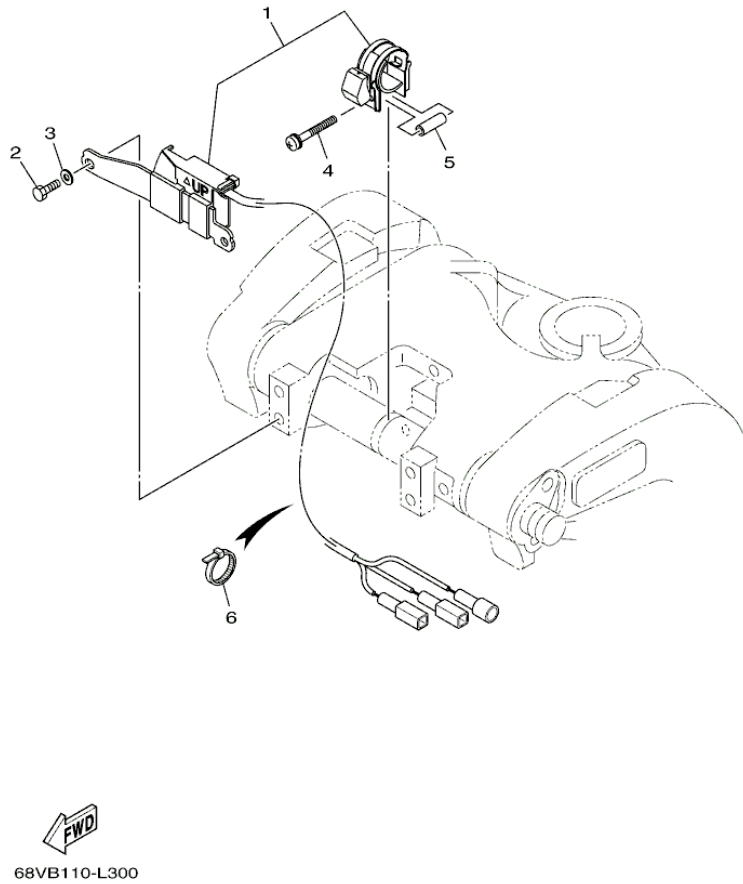

F115JA_0112 / OPTIONAL PARTS 2

©2013 Yamaha Motor Corporation, U.S.A. All rights reserved.

Part List

F115JA_0112 / OPTIONAL PARTS 2

REF - NO	PART NUMBER	PART NAME	QUANTITY	REMARKS
1	63P-825E0-00-00	TILT LIMIT SWITCH ASSY	1	
2	97095-06016-00	BOLT	2	
3	92995-06600-00	WASHER	2	
4	90159-05059-00	SCREW, WITH WASHER	1	
5	90387-05004-00	COLLAR	1	
6	90465-11M10-00	CLAMP	5	