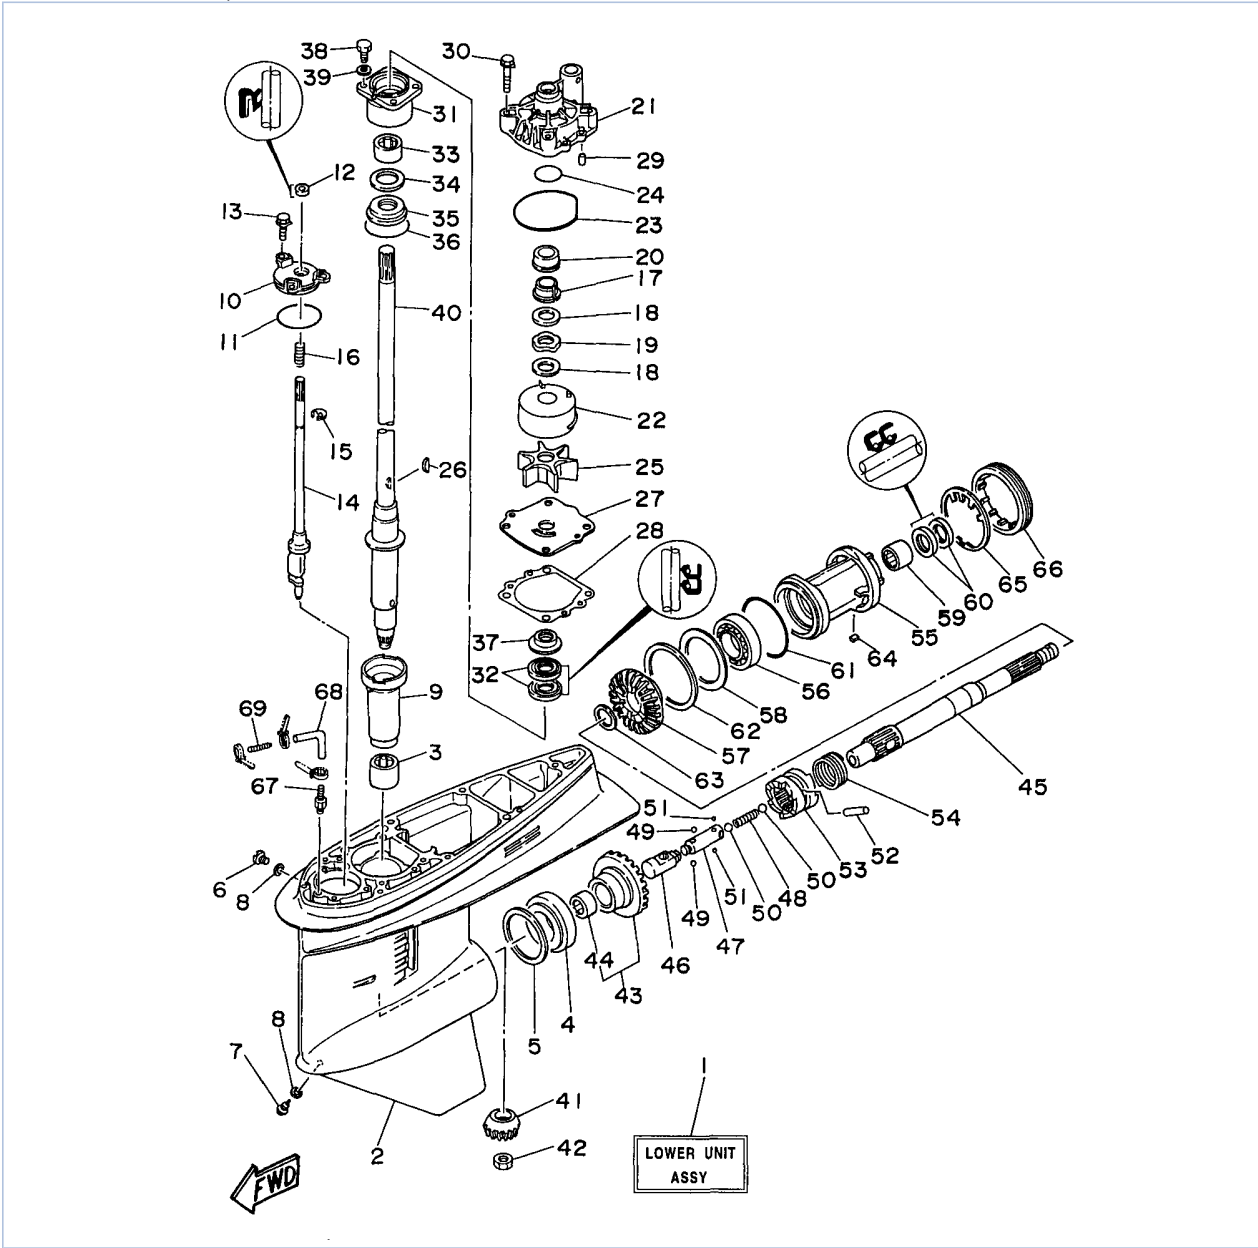

C115TXRV 1997 / LOWER CASING DRIVE 1

©2014 Yamaha Motor Corporation, U.S.A. All rights reserved.

Part List

C115TXRV 1997 / LOWER CASING DRIVE 1

REF - NO	PART NUMBER	PART NAME	QUANTITY	REMARKS
1	6E5-45300-25-8D	LOWER UNIT ASSEMBLY	1	ULTRA LONG
1	6E5-45300-15-8D	LOWER UNIT ASSEMBLY	1	LONG
2	6E5-45301-03-8D	CASING, LOWER	1	
3	93315-628U9-00	BEARING	1	
4	93332-000U7-00	BEARING	1	
5	6E5-45567-01-30	SHIM (T:0.30MM)	1	UR
5	6E5-45567-01-12	SHIM (T:0.12MM)	1	UR
5	6E5-45567-01-50	SHIM (T:0.50MM)	1	UR
5	6E5-45567-01-40	SHIM (T:0.40MM)	1	UR
5	6E5-45567-01-18	SHIM (T:0.18MM)	1	UR
5	6E5-45567-01-10	SHIM (T:0.10MM)	1	UR
5	6E5-45567-01-15	SHIM (T:0.15MM)	1	UR
6	90340-08M04-00	PLUG, STRAIGHT SCREW	1	
7	688-45341-00-00	PLUG, DRAIN	1	
8	90430-08020-00	.GASKET	2	
9	6E5-45536-00-00	SLEEVE, DRIVE SHAFT	1	
10	6E5-45321-00-00	PLATE	1	
11	93210-58677-00	O-RING	1	
12	93106-09014-00	.OIL SEAL	1	
13	90119-06M10-00	BOLT, WITH WASHER	3	
14	6E5-44150-01-00	SHIFT CAM ASSEMBLY	1	
15	99001-08600-00	CIRCLIP	1	
16	90501-11M10-00	SPRING, COMPRESSION	1	
17	61A-45538-00-00	SPACER 1	1	
18	90201-22M01-00	WASHER, PLATE	2	
19	90206-22M19-00	WASHER, WAVE	1	
20	61A-45527-00-00	COLLAR, DRIVE SHAFT	1	
21	61A-44311-01-00	HOUSING, WATER PUMP	1	
22	61A-44322-01-00	INSERT, CARTRIDGE	1	
23	93210-86M38-00	.O-RING	1	
24	93210-37M67-00	O-RING	1	
25	6E5-44352-00-00	IMPELLER	1	
26	90280-04M05-00	.KEY, WOODRUFF	1	
27	6E5-44323-00-00	OUTER PLATE, CARTRIDGE	1	
28	6E5-44315-A0-00	.GASKET, WATER PUMP	1	
29	93606-12019-00	.PIN, DOWEL	2	
30	90119-08M14-00	.BOLT, WITH WASHER	4	
31	6E5-45331-00-94	HOUSING, BEARING	1	
32	93101-28M16-00	.OIL SEAL	2	
33	93315-430V5-00	.BEARING	1	
34	6E5-45587-01-12	SHIM (T:0.12MM)	1	UR
34	6E5-45587-01-30	SHIM (T:0.30MM)	1	UR
34	6E5-45587-01-50	SHIM (T:0.50MM)	1	UR
34	6E5-45587-01-10	SHIM (T:0.10MM)	1	UR
34	6E5-45587-01-15	SHIM (T:0.15MM)	1	UR
34	6E5-45587-01-18	SHIM (T:0.18MM)	1	UR
34	6E5-45587-01-40	SHIM (T:0.40MM)	1	UR
35	93341-930U0-00	BEARING, THRUST	1	
36	93210-54534-00	O-RING	1	
37	6E5-45344-00-00	COVER, OIL SEAL	1	
38	97095-08025-00	BOLT	4	
39	92990-08600-00	..WASHER, PLATE	4	
40	6E5-45501-01-00	DRIVE SHAFT COMP.	1	UR LONG