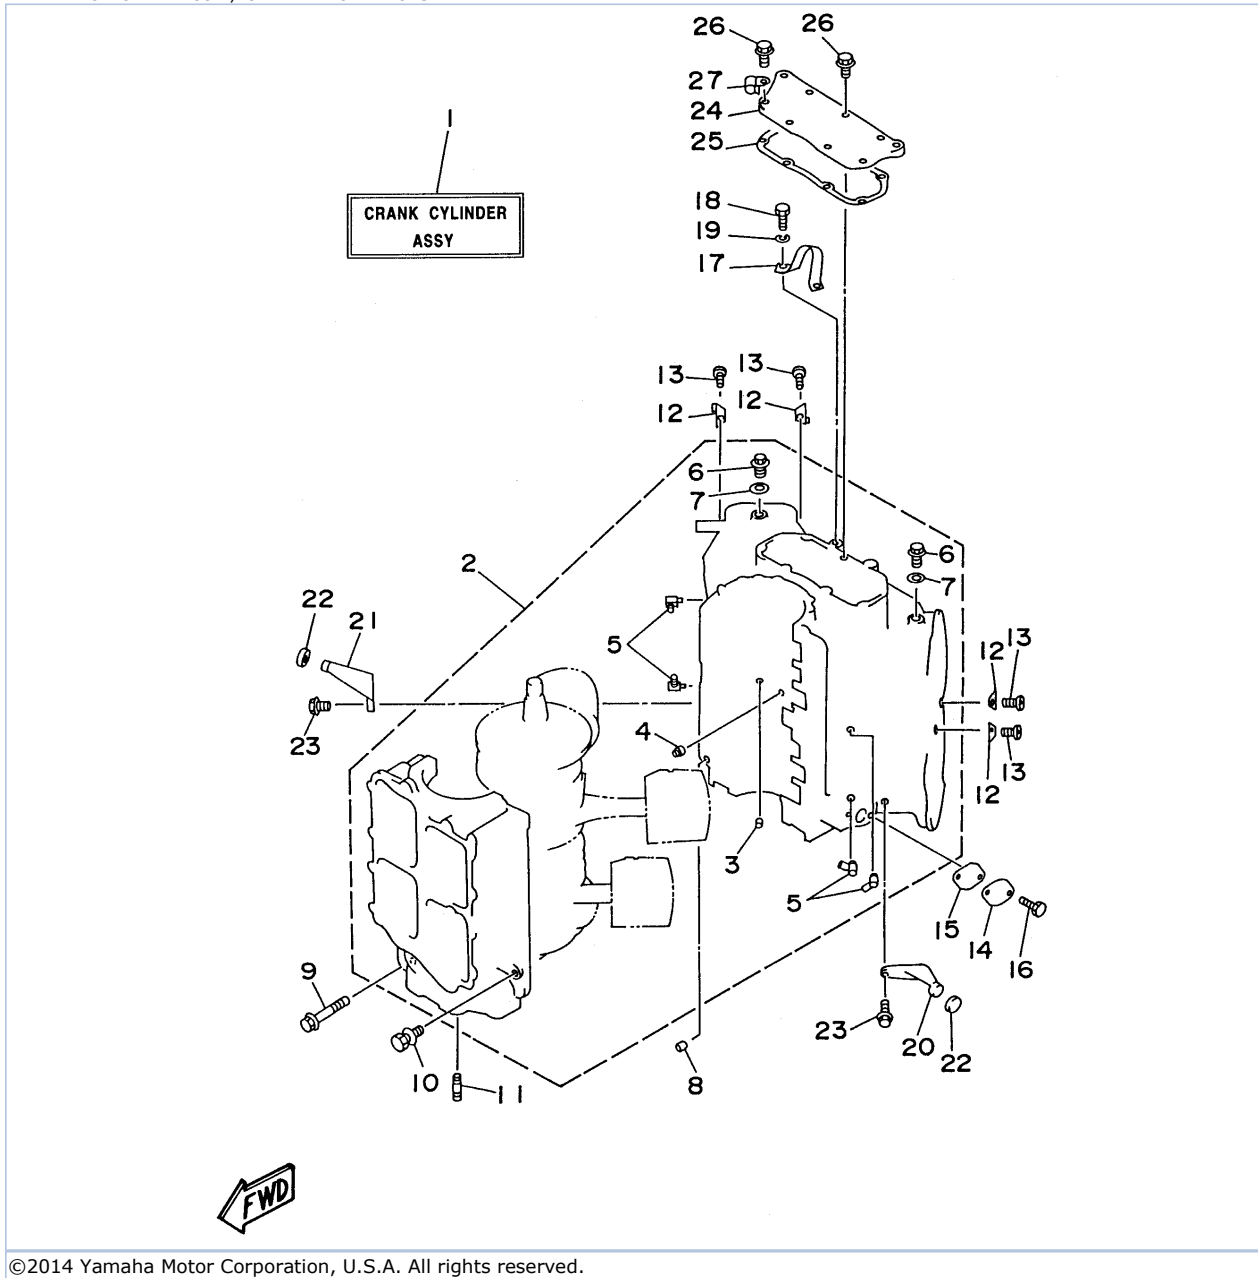

C115TXRV 1997 / CYLINDER CRANKCASE 1

©2014 Yamaha Motor Corporation, U.S.A. All rights reserved.

Part List

C115TXRV 1997 / CYLINDER CRANKCASE 1

REF - NO	PART NUMBER	PART NAME	QUANTITY	REMARKS
1	6E5-W0090-66-4D	CRANK CYLINDER ASSEMBLY	1	
2	6N6-15100-02-94	CRANKCASE ASSEMBLY	1	
3	624-11379-00-00	.VALVE, CHECK	1	
4	663-11518-01-00	.LOCK BEARING	1	
5	6E5-11372-00-00	.NIPPLE, HOSE	4	
6	90340-14M00-00	.PLUG, STRAIGHT SCREW	2	
7	90430-14115-00	.GASKET	2	
8	93608-12063-00	PIN, DOWEL	2	
9	90105-10M20-00	BOLT, FLANGE	6	
10	90119-08M23-00	BOLT, W/WASHER	8	
11	90116-08M45-00	BOLT, STUD	2	
12	6E5-11325-00-00	ANODE	4	
13	98780-04015-00	SCREW, FLAT HEAD	4	
14	6R3-1131M-00-00	COVER	1	
15	6R3-11397-A0-00	GASKET	1	
16	97095-06016-00	BOLT	2	
17	6E5-11119-00-00	HANGER, ENGINE	1	
18	97013-08020-00	BOLT	2	
19	92990-08100-00	WASHER, SPRING	2	
20	6E5-42761-00-94	STOPPER	1	
21	6E5-42762-00-94	STOPPER	1	
22	663-44533-00-00	DAMPER, UPPER MOUNT RUBBER	2	
23	97595-06520-00	BOLT, WITH WASHER	4	
24	6E5-11371-00-9M	COVER	1	
25	6E5-11381-A2-00	.GASKET 1	1	
26	97595-06520-00	BOLT, WITH WASHER	7	
27	90465-08028-00	CLAMP	1	