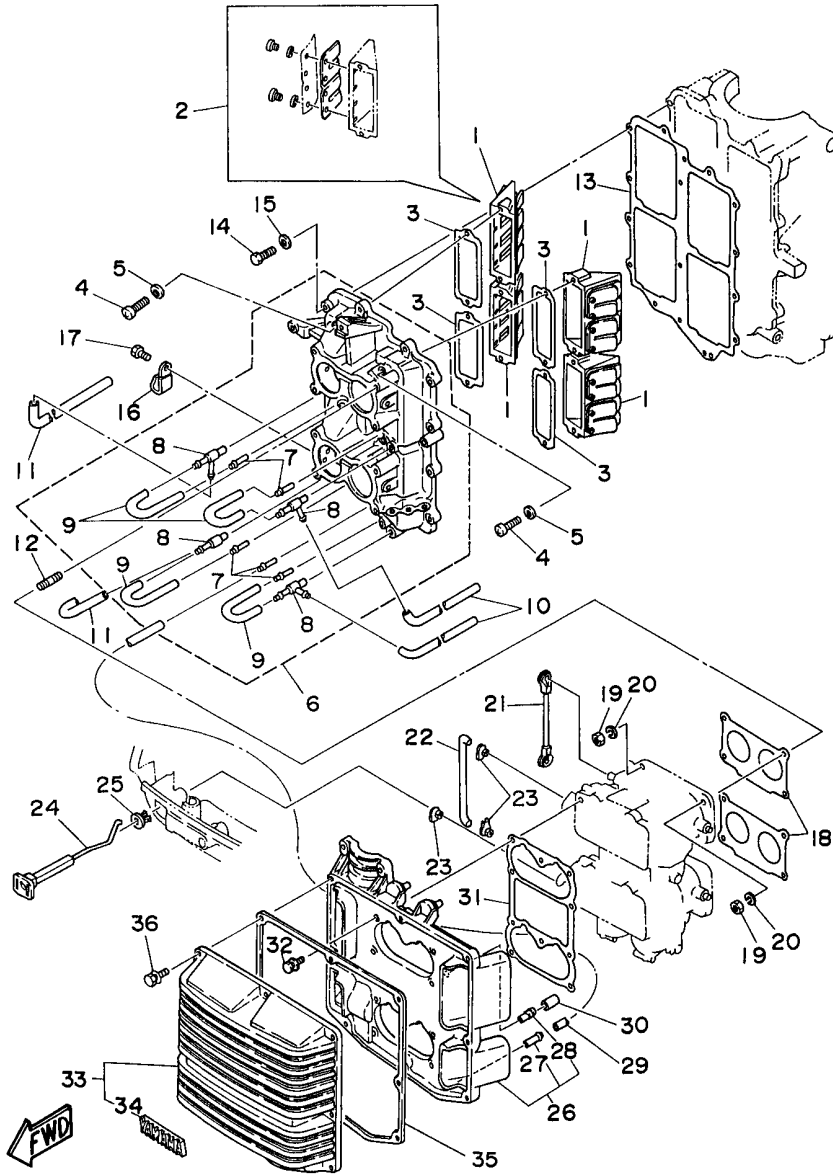

C115TXRV 1997 / INTAKE

©2014 Yamaha Motor Corporation, U.S.A. All rights reserved.

Part List

C115TXRV 1997 / INTAKE

REF - NO	PART NUMBER	PART NAME	QUANTITY	REMARKS
1	6E5-13610-00-00	REED VALVE ASSY	4	
2	6E5-W0004-00-00	.REED SET	1	
3	6E5-13621-A1-00	.GASKET, VALVE SEAT	4	
4	98580-05525-00	SCREW, PAN HEAD	8	
5	92990-05600-00	WASHER, PLATE	8	
6	6E5-13641-03-94	MANIFOLD 1	1	
7	624-14485-00-00	.PIPE, JOINT	5	
8	6E5-11370-00-00	.CHECK VALVE ASSY	4	
9	90445-07M28-00	.HOSE (L70)	4	
10	90445-07M24-00	HOSE (L240)	2	
11	90445-07M46-00	HOSE (L360)	2	
12	90116-06M30-00	BOLT, STUD	8	
13	6E5-13645-A1-00	GASKET, MANIFOLD 1	1	
14	97095-06025-00	BOLT	12	
15	92990-06600-00	WASHER, PLATE	12	
16	90465-08028-00	CLAMP	1	
17	97013-06012-00	BOLT	1	
18	6E5-14198-A2-00	.GASKET	2	
19	95380-06600-00	NUT, HEXAGON	8	
20	92995-06100-00	WASHER, SPRING	8	
21	6E5-41217-01-00	ROD, ACCEL. LEVER	1	
22	6E5-41256-01-00	ROD, CHOKE 1	1	
23	661-41262-02-00	JOINT, CHOKE LEVER	3	
24	6E5-41271-02-00	KNOB, CHOKE	1	
25	689-41273-00-00	GROMMET	1	
26	6E5-14417-10-94	COVER 1	1	
27	624-14485-00-00	.PIPE, JOINT	1	
28	6E5-14485-00-00	.PIPE, JOINT	1	
29	90445-07M23-00	HOSE (L408)	1	
30	647-14395-60-00	CAP, OVERFLOW PIPE	1	
31	6E5-14483-A1-00	GASKET	1	
32	97595-06520-00	BOLT, WITH WASHER	8	
33	6E5-14418-00-00	COVER 2	1	
34	6E5-1441K-00-00	.EMBLEM	1	
35	6E5-14416-A1-00	GASKET, AIR CLEANER	1	
36	90119-06M31-00	BOLT, WITH WASHER	8	

Part Notes

C115TXRV 1997 / INTAKE

PART NUMBER	NOTE TEXT
92990-06600-00	OEM: This part number is among the Top 100 Most Popular Marine Maintenance Parts as of March 2014.

©2014 Yamaha Motor Corporation, U.S.A. All rights reserved.