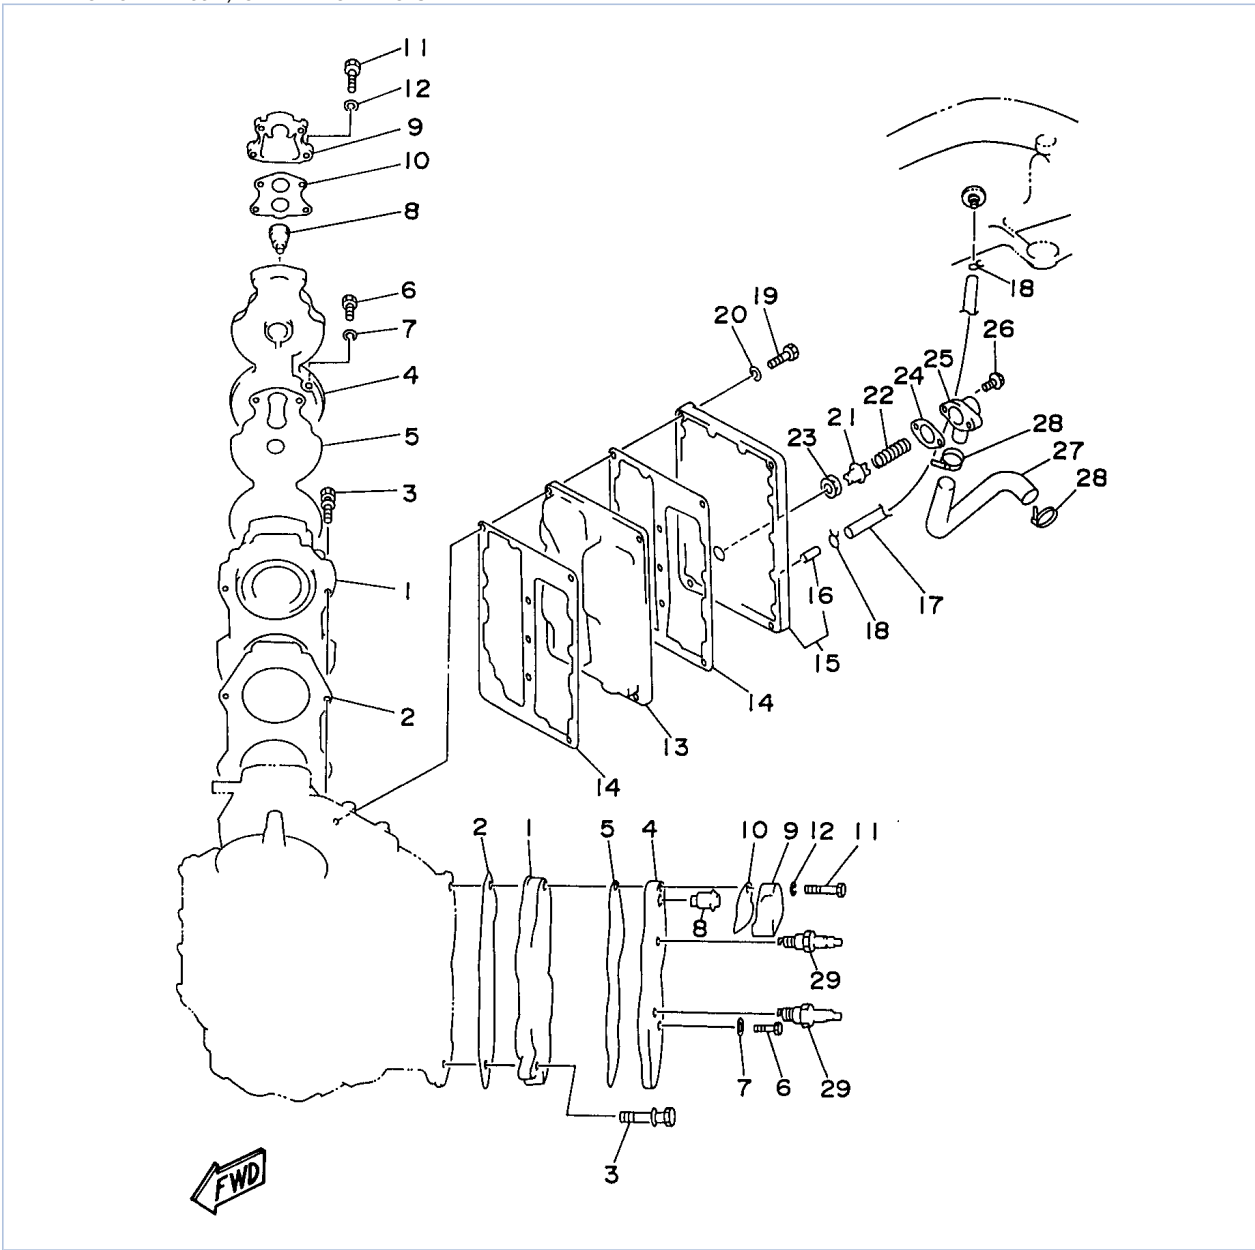

C115TXRV 1997 / CYLINDER CRANKCASE 2

©2014 Yamaha Motor Corporation, U.S.A. All rights reserved.

Part List

C115TXRV 1997 / CYLINDER CRANKCASE 2

REF - NO	PART NUMBER	PART NAME	QUANTITY	REMARKS
1	6E5-11111-10-94	HEAD, CYLINDER 1	2	
2	6E5-11181-A1-00	.GASKET, CYLINDER HEAD 1	2	
3	90119-08M21-00	BOLT, WITH WASHER	20	
4	6E5-11191-01-9M	COVER, CYLINDER HEAD 1	2	
5	6E5-11193-A0-00	.GASKET, HEAD COVER 1	2	
6	97095-06030-00	BOLT	24	
7	92990-06600-00	WASHER, PLATE	24	
8	6E5-12411-20-00	THERMOSTAT	2	
9	6G5-12413-00-9M	COVER, THERMOSTAT	2	
10	688-12414-A1-00	.GASKET, COVER	2	
11	97095-06040-00	.BOLT	8	
12	97090-06600-00	WASHER, PLATE	8	
13	6E5-41111-00-9M	INNER COVER, EXHAUST	1	
14	6E5-41112-A1-00	GASKET, EXHAUST INNER COVER	2	
15	6N7-41113-00-9M	OUTER COVER, EXHAUST	1	
16	652-24461-00-00	.PIPE, JOINT 4	1	
17	6E5-24312-00-00	PIPE 2	1	
18	90467-08004-00	CLIP	2	
19	97014-06035-00	BOLT, HEXAGON	23	
20	92990-06600-00	WASHER, PLATE	23	
21	6G5-12416-00-00	VALVE, PRESSURE CONTROL	1	
22	90501-16M11-00	SPRING, COMPRESSION	1	
23	90480-20M05-00	GROMMET	1	
24	6G5-11382-A1-00	.GASKET 2	1	
25	6G5-11372-00-5B	NIPPLE, HOSE (6G5-11372- 00-9M)	1	
26	97595-06520-00	BOLT, WITH WASHER	2	
27	6E5-12576-00-00	HOSE 1	1	
28	90465-13M36-00	CLAMP	2	
29	NGK-B8HS1-00-00	PLUG, SPARK (NGK B8HS- 10)	4	

Part Notes

C115TXRV 1997 / CYLINDER CRANKCASE 2

PART NUMBER	NOTE TEXT
92990-06600-00	OEM: This part number is among the Top 100 Most Popular Marine Maintenance Parts as of March 2014.
688-12414-A1-00	OEM: This part number is among the Top 100 Most Popular Marine Maintenance Parts as of March 2014.
92990-06600-00	OEM: This part number is among the Top 100 Most Popular Marine Maintenance Parts as of March 2014.
90480-20M05-00	OEM: This part number is among the Top 100 Most Popular Marine Maintenance Parts as of March 2014.

©2014 Yamaha Motor Corporation, U.S.A. All rights reserved.