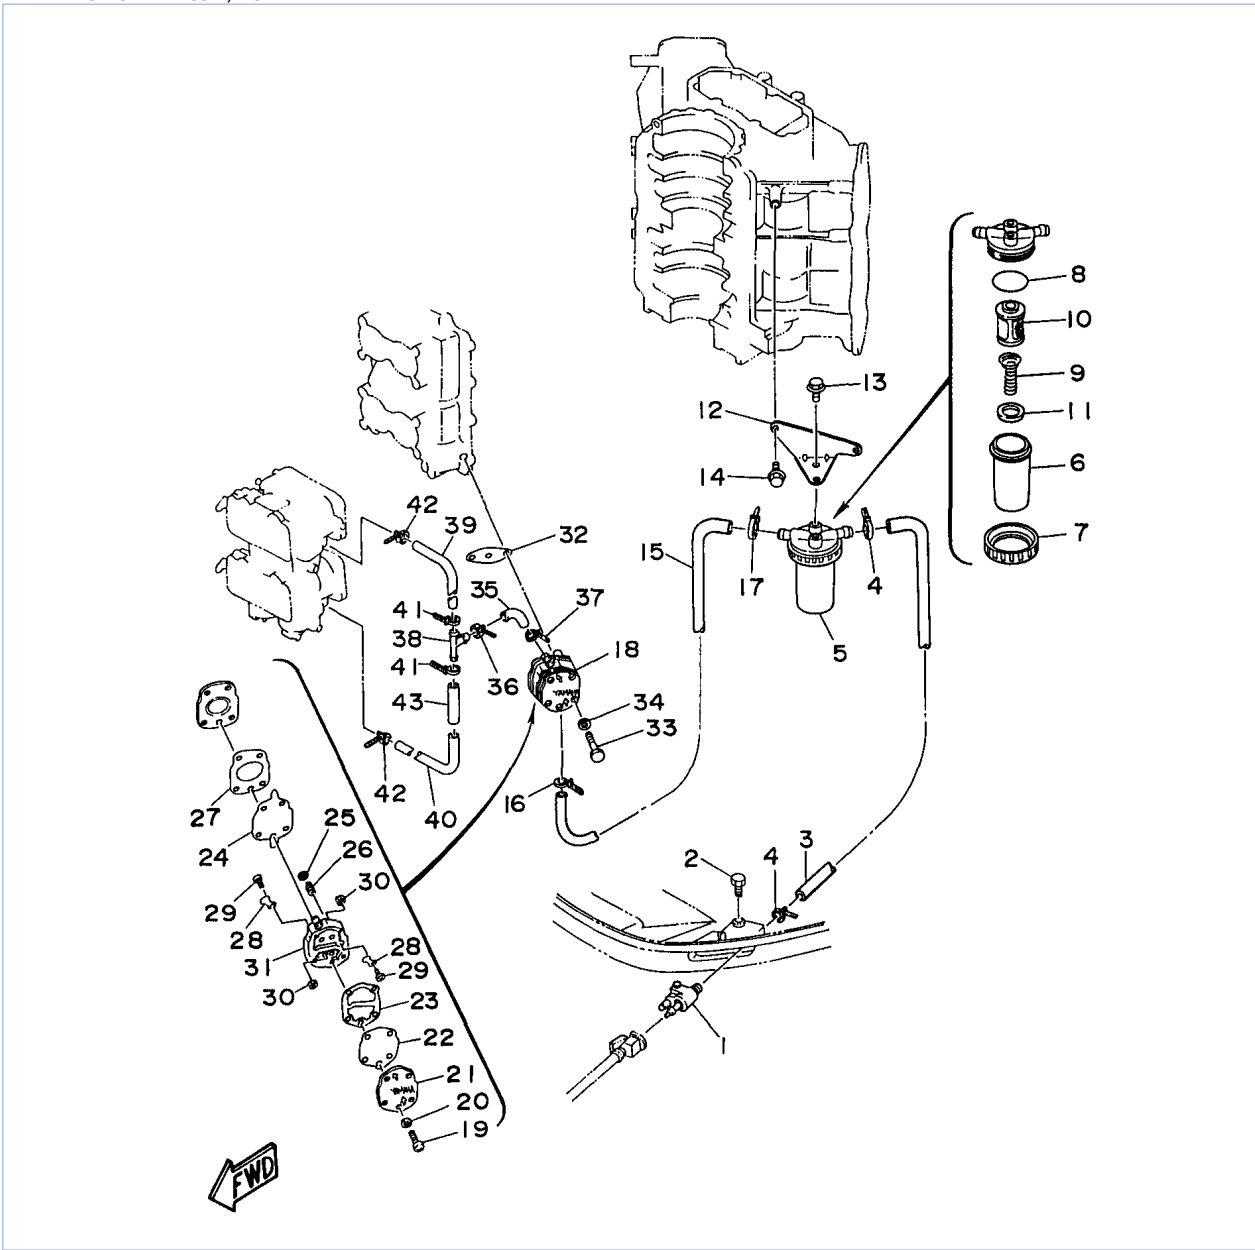

C115TXRV 1997 / FUEL

©2014 Yamaha Motor Corporation, U.S.A. All rights reserved.

Part List

C115TXRV 1997 / FUEL

REF - NO	PART NUMBER	PART NAME	QUANTITY	REMARKS
1	6E5-24304-10-00	FUEL PIPE JOINT COMP 1	1	
2	97095-06028-00	BOLT	1	
3	61U-24313-00-00	PIPE 3	1	
4	90465-11M10-00	CLAMP	2	
5	61A-24560-02-00	FILTER ASSEMBLY	1	
6	61A-24521-00-00	.CUP, FILTER	1	
7	61A-24531-00-00	.NUT	1	
8	61A-24564-00-00	.O-RING	1	
9	61A-24577-01-00	.SPRING	1	
10	61A-24563-00-00	.ELEMENT, FILTER	1	
11	61A-24469-00-00	.FLOAT, WATER LEVEL	1	
12	61U-24566-00-00	BRACKET, FILTER	1	
13	97595-06416-00	BOLT, WITH WASHER	2	
14	97595-06414-00	BOLT, WITH WASHER	2	
15	61U-24314-00-00	PIPE 4	1	
16	90465-11M10-00	CLAMP	1	
17	90465-11M10-00	CLAMP	1	
18	6E5-24410-03-00	FUEL PUMP ASSY	1	
19	98580-05035-00	.SCREW, PAN HEAD	3	
20	92990-05600-00	.WASHER, PLATE	3	
21	6E5-24413-00-00	.BODY 2	1	
22	6E5-24471-00-00	.DIAPHRAGM	1	
23	6E5-24435-00-00	.GASKET, BODY 2	1	
24	6E5-24411-00-00	.DIAPHRAGM	1	
25	648-24424-00-00	.SEAT, SPRING	1	
26	6E5-24423-00-00	.SPRING, DIAPHRAGM	1	
27	6E5-24434-02-00	.GASKET, BODY	1	
28	6A0-24421-01-00	.VALVE, CHECK	4	
29	6A0-14325-00-00	.SCREW, PAN HEAD	4	
30	95380-03600-00	.NUT	4	
31	6E5-24412-02-00	.BODY 1	1	
32	650-24431-A0-00	GASKET, FUEL PUMP 1	1	
33	97095-06050-00	BOLT	2	
34	92990-06600-00	WASHER, PLATE	2	
35	6G5-24316-10-00	PIPE 6	1	
36	90465-11M10-00	CLAMP	1	
37	90465-11M10-00	CLAMP	1	
38	6E5-24376-10-00	PIPE, JOINT 1	1	
39	6G5-24318-10-00	PIPE, OVERFLOW	1	
40	6G5-24319-10-00	PIPE, OIL	1	
41	90465-11M10-00	CLAMP	2	
42	90465-11M10-00	CLAMP	2	
43	90446-15M07-00	HOSE (L60)	1	

Part Notes

C115TXRV 1997 / FUEL

PART NUMBER	NOTE TEXT
61A-24564-00-00	OEM: This part number is among the Top 100 Most Popular Marine Maintenance Parts as of March 2014.
6E5-24410-03-00	OEM: This part number is among the Top 100 Most Popular Marine Maintenance Parts as of March 2014.
650-24431-A0-00	OEM: This part number is among the Top 100 Most Popular Marine Maintenance Parts as of March 2014.
92990-06600-00	OEM: This part number is among the Top 100 Most Popular Marine Maintenance Parts as of March 2014.