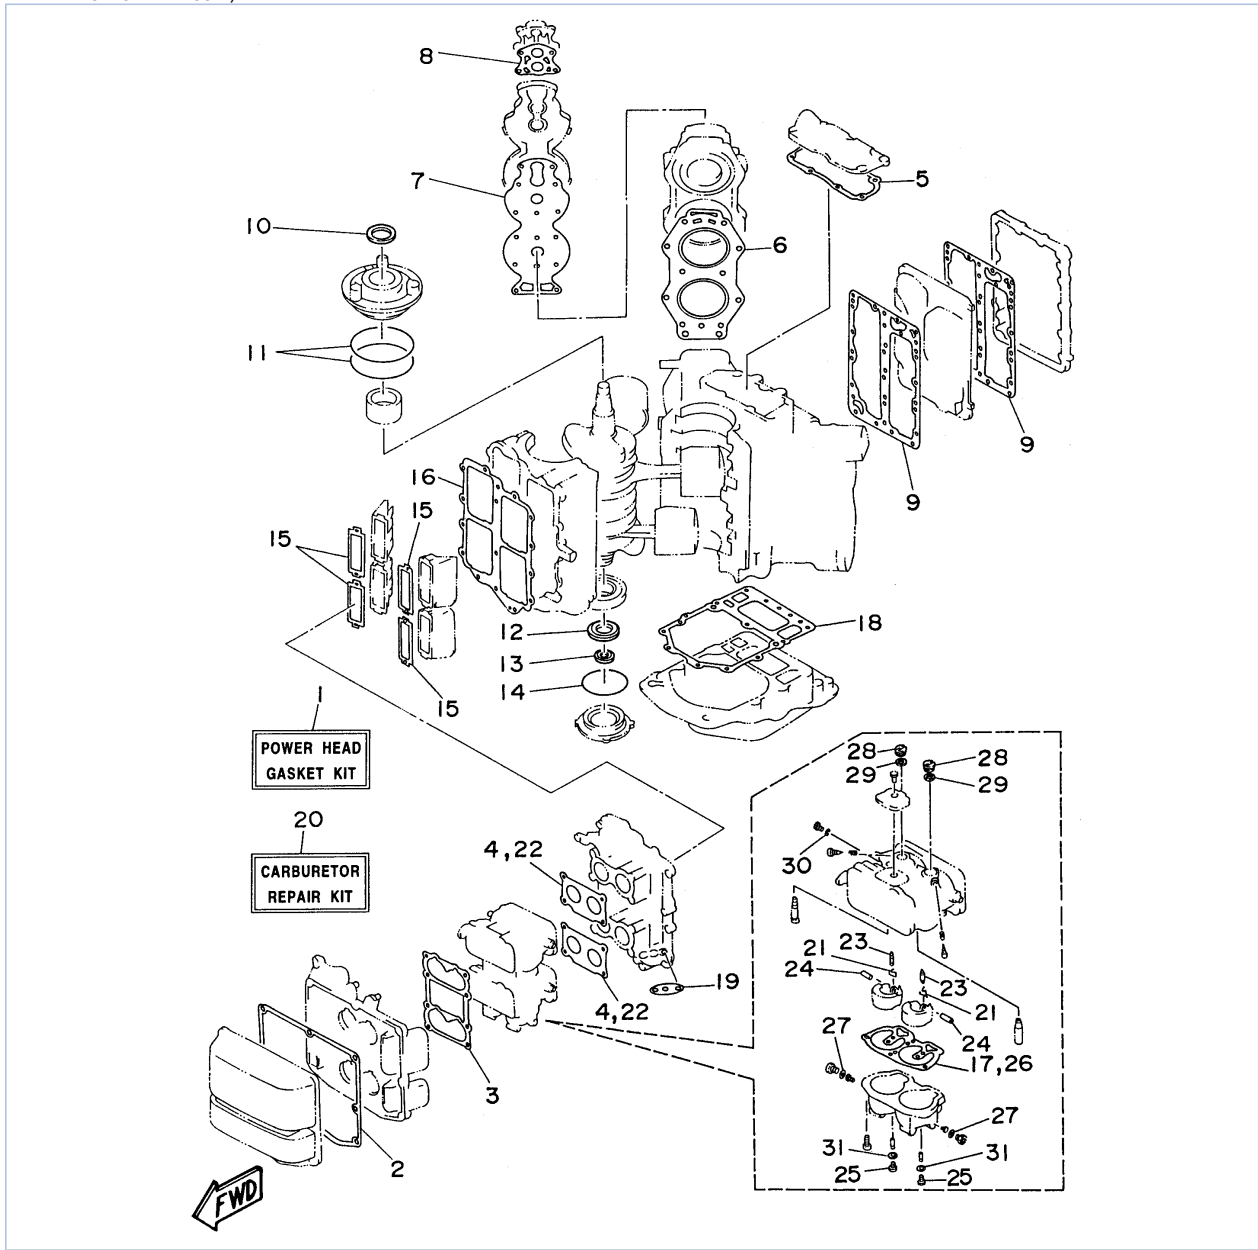

C115TXRV 1997 / REPAIR KIT 1

Part List

C115TXRV 1997 / REPAIR KIT 1

REF - NO	PART NUMBER	PART NAME	QUANTITY	REMARKS
1	6F3-W0001-05-00	POWER HEAD GASKET KIT	1	
2	6E5-14416-A1-00	.GASKET, AIR CLEANER	1	
3	6E5-14483-A1-00	.GASKET	1	
4	6E5-14198-A2-00	.GASKET	2	
5	6E5-11381-A2-00	.GASKET 1	1	
6	6E5-11181-A1-00	.GASKET, CYLINDER HEAD 1	2	
7	6E5-11193-A0-00	.GASKET, HEAD COVER 1	2	
8	688-12414-A1-00	.GASKET, COVER	2	
9	6E5-41112-A1-00	.GASKET, EXHAUST INNER COVER	2	
10	93102-40M38-00	.OIL SEAL	1	
11	93211-04384-00	.O-RING	2	
12	93102-35M13-00	.OIL SEAL	1	
13	93101-22M15-00	.OIL SEAL	1	
14	93210-74M35-00	.O-RING	1	
15	6E5-13621-A1-00	.GASKET, VALVE SEAT	4	
16	6E5-13645-A1-00	.GASKET, MANIFOLD 1	1	
17	64D-14384-00-00	.GASKET, FLOAT CHAMBER	2	
18	6G5-45113-A1-00	.GASKET, UPPER CASING	1	
19	650-24431-A0-00	.GASKET, FUEL PUMP 1	1	
20	6E5-W0093-09-00	CARBURETOR REPAIR KIT	1	
21	6E5-14159-00-00	.CLIP	2	
22	6E5-14198-A2-00	.GASKET	1	
23	6E5-14546-00-00	.VALVE, NEEDLE	2	
24	6E5-14386-02-00	.PIN, FLOAT	2	
25	64D-14394-00-00	.VALVE, DRAIN	2	
26	64D-14384-01-00	..GASKET, FLOAT CHAMBER	1	
27	6E5-14398-00-00	.GASKET	2	
28	6E5-14328-01-00	.PLUG	2	
29	6E5-14979-00-00	.GASKET	2	
30	6J8-14995-00-00	..GASKET	1	
31	61U-14959-00-00	.GASKET	2	

Part Notes

C115TXRV 1997 / REPAIR KIT 1

PART NUMBER		NOTE TEXT
688-12414-A1-00		OEM: This part number is among the Top 100 Most Popular Marine Maintenance Parts as of March 2014.
93211-04384-00		OEM: This part number is among the Top 100 Most Popular Marine Maintenance Parts as of March 2014.
650-24431-A0-00		OEM: This part number is among the Top 100 Most Popular Marine Maintenance Parts as of March 2014.

©2014 Yamaha Motor Corporation, U.S.A. All rights reserved.