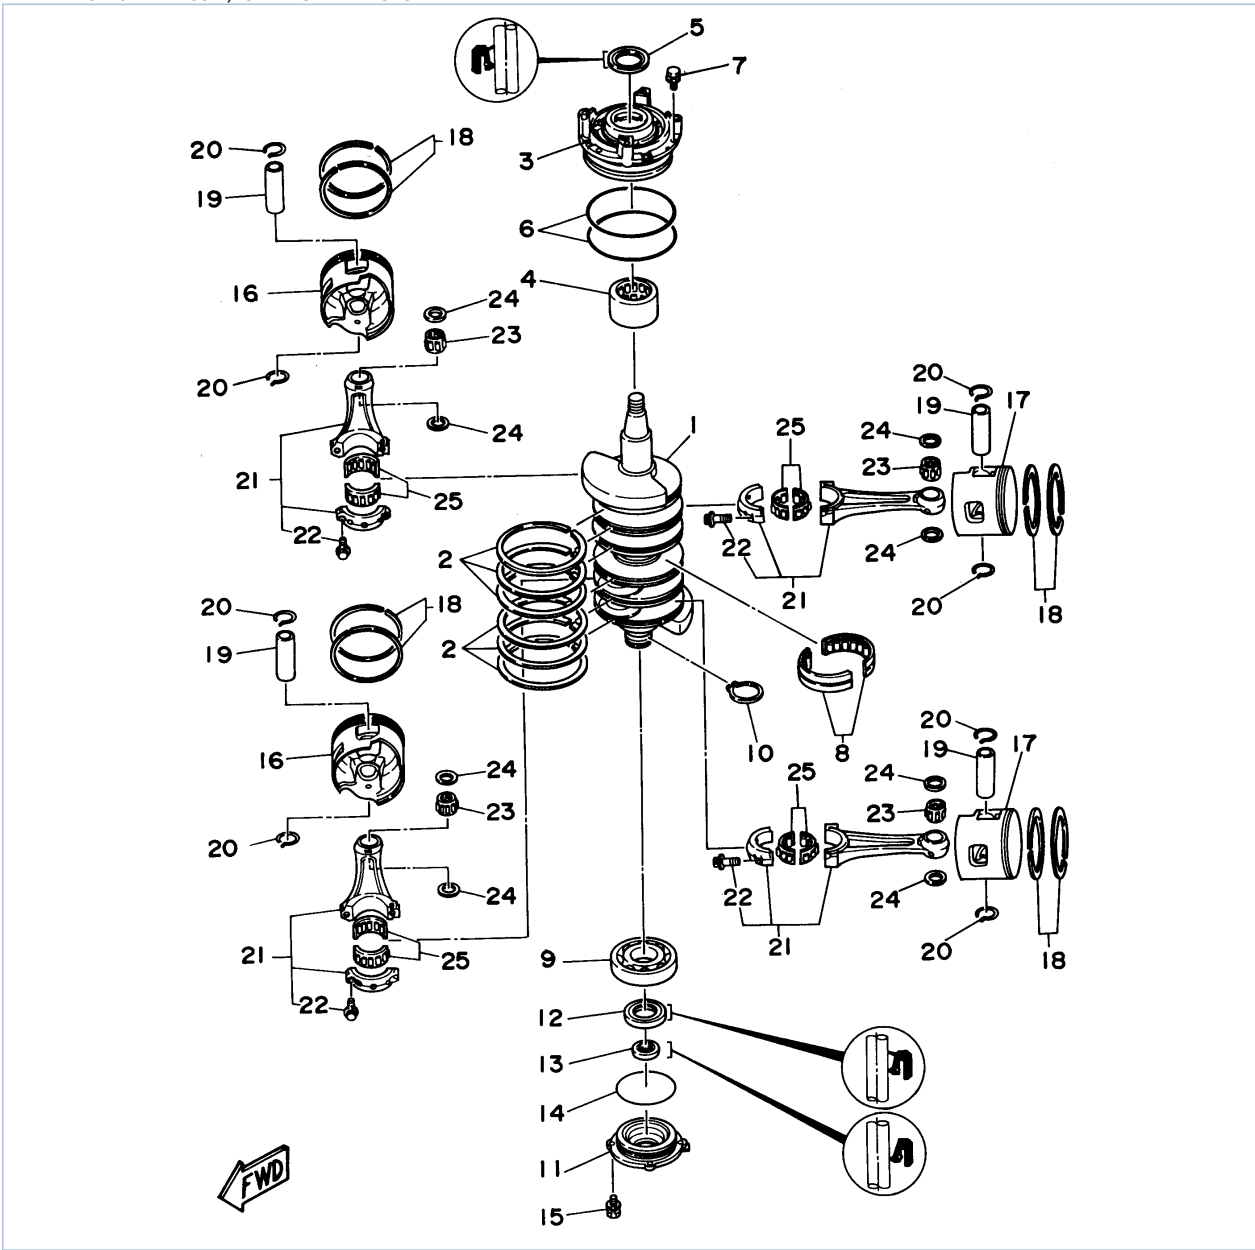

C115TXRV 1997 / CRANKSHAFT PISTON

©2014 Yamaha Motor Corporation, U.S.A. All rights reserved.

Part List

C115TXRV 1997 / CRANKSHAFT PISTON

REF - NO	PART NUMBER	PART NAME	QUANTITY	REMARKS
1	6N7-11411-00-00	CRANKSHAFT	1	
2	6E5-11447-00-00	SEAL, CRANK	6	
3	6E5-15163-00-94	HOUSING, BEARING 1	1	
4	93311-940U3-00	BEARING	1	
5	93102-40M38-00	OIL SEAL	1	
6	93211-04384-00	.O-RING	2	
7	97595-06520-00	BOLT, WITH WASHER	4	
8	93310-954U1-00	BEARING	1	
9	93306-208U0-00	BEARING	1	
10	93410-40M03-00	CIRCLIP	1	
11	6G5-15359-00-94	HOUSING, OIL SEAL	1	
12	93102-35M13-00	OIL SEAL	1	
13	93101-22M15-00	.OIL SEAL	1	
14	93210-74M35-00	.O-RING	1	
15	97595-06520-00	BOLT, WITH WASHER	4	
16	6R5-11631-11-93	PISTON (STD)	2	
16	6R5-11635-11-00	PISTON (0.25MM O/S)	2	AP
16	6R5-11636-11-00	PISTON (0.50MM O/S)	2	AP
17	6R5-11645-11-00	PISTON 2 (0.25MM O/S)	2	AP
17	6R5-11642-11-93	PISTON 2 (STD)	2	
17	6R5-11646-11-00	PISTON 2 (0.50MM O/S)	2	AP
18	64D-11603-01-00	PISTON RING SET (STD)	4	
18	64D-11604-01-00	PISTON RING SET (0.25MM O/S)	4	AP
18	64D-11605-01-00	PISTON RING SET (0.50MM O/S)	4	AP
19	6R5-11633-10-00	PIN, PISTON	4	
20	6R5-11634-10-00	CLIP, PISTON PIN	8	
21	6R5-11650-10-00	CONNECTING ROD ASSY	4	
22	90109-08M71-00	.BOLT	2	
23	93310-323V6-00	BEARING	4	
24	90201-23M01-00	WASHER, PLATE	8	
25	93310-836V2-00	BEARING	4	

Part Notes

C115TXRV 1997 / CRANKSHAFT PISTON

PART NUMBER	NOTE TEXT
93211-04384-00	OEM: This part number is among the Top 100 Most Popular Marine Maintenance Parts as of March 2014.

©2014 Yamaha Motor Corporation, U.S.A. All rights reserved.