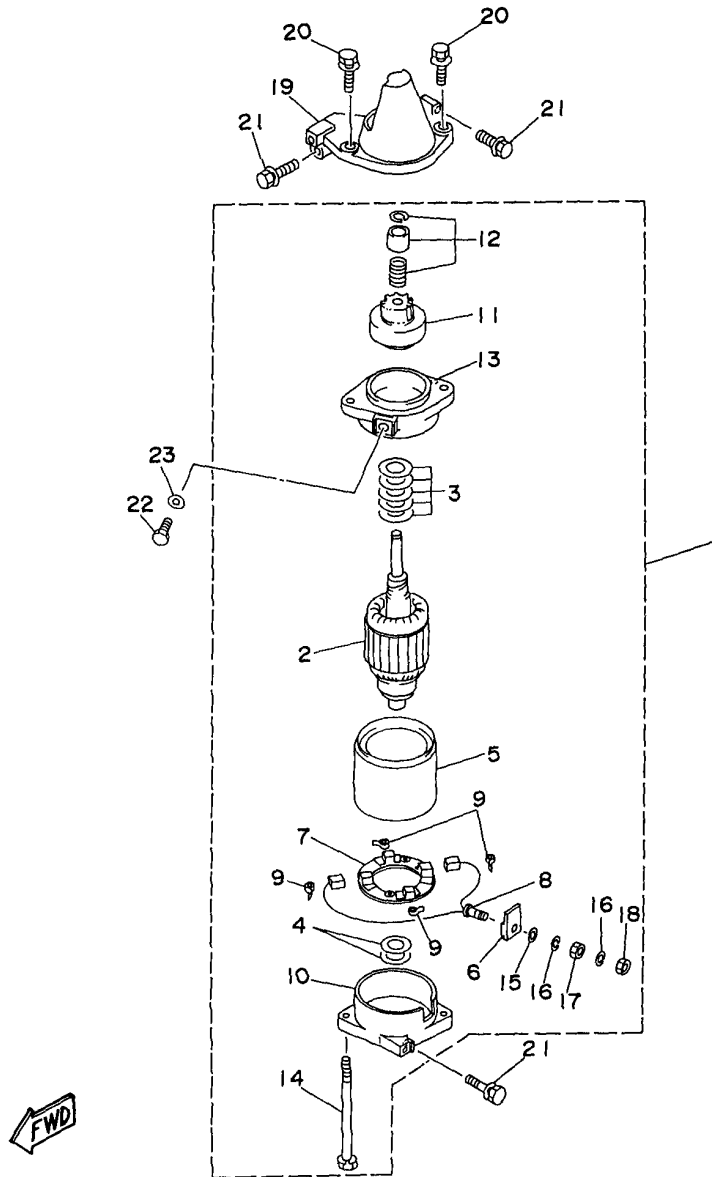

C115TXRV 1997 / STARTING MOTOR

©2014 Yamaha Motor Corporation, U.S.A. All rights reserved.

Part List

C115TXRV 1997 / STARTING MOTOR

REF - NO	PART NUMBER	PART NAME	QUANTITY	REMARKS
1	6N7-81800-00-00	STARTING MOTOR ASSEMBLY	1	
2	6N7-81850-00-00	ARMATURE ASSEMBLY	1	
3	61A-81809-00-00	.WASHER KIT	1	
4	61A-81824-00-00	.WASHER 2	2	
5	6N7-81810-00-00	.STATOR ASSY	1	
6	6K7-8182G-10-00	.BUSH, TERMINAL	1	
7	6N7-81840-00-00	.BRUSH HOLDER ASSY	1	
8	6N7-81801-00-00	.BRUSH SET	1	
9	6N7-81813-00-00	.SPRING, BRUSH	4	
10	6N7-81820-00-00	.REAR BRACKET ASSY	1	
11	61H-81807-00-00	.GEAR ASSEMBLY, STARTING MOTOR	1	
12	61H-81857-00-00	.RETAINER	1	
13	6N7-81830-00-00	.FRONT BRACKET ASSY	1	
14	6K7-81826-10-00	.BOLT	2	
15	6E5-8182E-10-00	.WASHER	1	
16	6E5-8182F-10-00	.WASHER	2	
17	6E5-8182A-10-00	.NUT	1	
18	6E5-8182K-10-00	.NUT	1	
19	6E5-81822-02-98	BRACKET, STARTING MOTOR	1	
20	90119-08M76-00	BOLT, WITH WASHER	2	
21	90119-08M77-00	BOLT, WITH WASHER	3	
22	97095-08016-00	BOLT	1	
23	92990-08600-00	..WASHER, PLATE	1