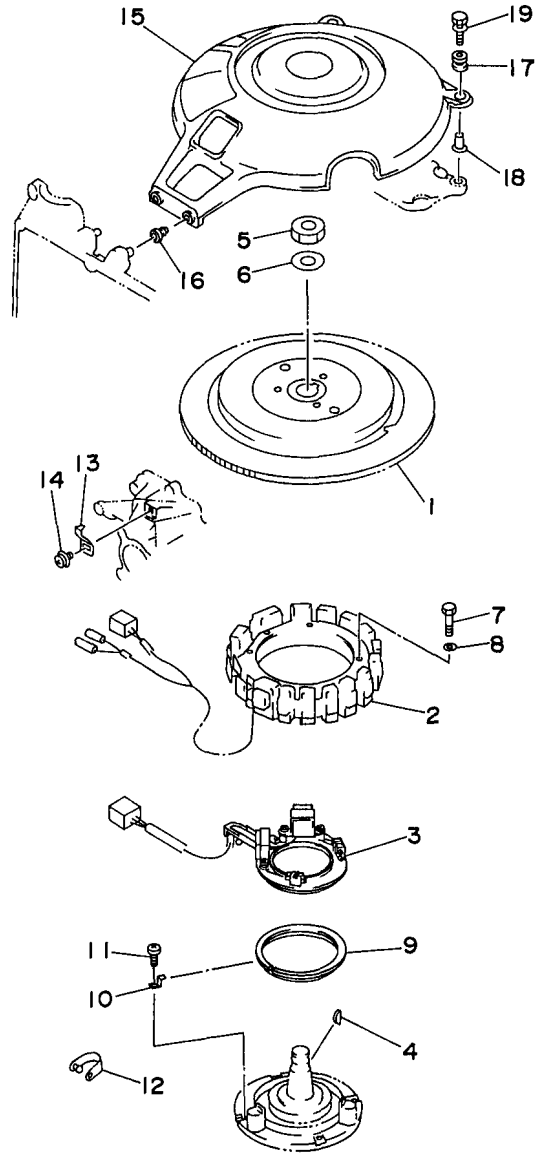

C115TXRV 1997 / MAGNETO

©2014 Yamaha Motor Corporation, U.S.A. All rights reserved.

Part List

C115TXRV 1997 / MAGNETO

REF - NO	PART NUMBER	PART NAME	QUANTITY	REMARKS
1	6E5-85550-00-00	ROTOR ASSEMBLY	1	
2	6E5-85510-00-00	STATOR ASSEMBLY	1	
3	6E5-85580-00-00	COIL, PULSER	1	
4	90280-05049-00	KEY, WOODRUFF	1	
5	90201-21M18-00	WASHER, PLATE	1	
6	90170-20137-00	NUT	1	
7	97013-06060-00	BOLT	3	
8	92990-06600-00	WASHER, PLATE	3	
9	688-41611-00-00	RETAINER, MAGNETO BASE	1	
10	688-41612-00-00	RETAINER, MAGNETO BASE	4	
11	97880-06018-00	SCREW, PAN HEAD	4	
12	90464-12M00-00	CLAMP	1	
13	6E5-81332-00-00	PLATE, TIMING	1	
14	97985-06210-00	SCREW, WITH WASHER	1	
15	6E5-81337-01-00	COVER, FLYWHEEL	1	
16	6G5-82317-00-00	DAMPER, IGNITION COIL	2	
17	6A0-82317-00-00	DAMPER, IGNITION COIL	2	
18	624-42542-00-00	PIPE	2	
19	90119-06M59-00	BOLT, WITH WASHER	2	

Part Notes

C115TXRV 1997 / MAGNETO

PART NUMBER	NOTE TEXT
92990-06600-00	OEM: This part number is among the Top 100 Most Popular Marine Maintenance Parts as of March 2014.

©2014 Yamaha Motor Corporation, U.S.A. All rights reserved.