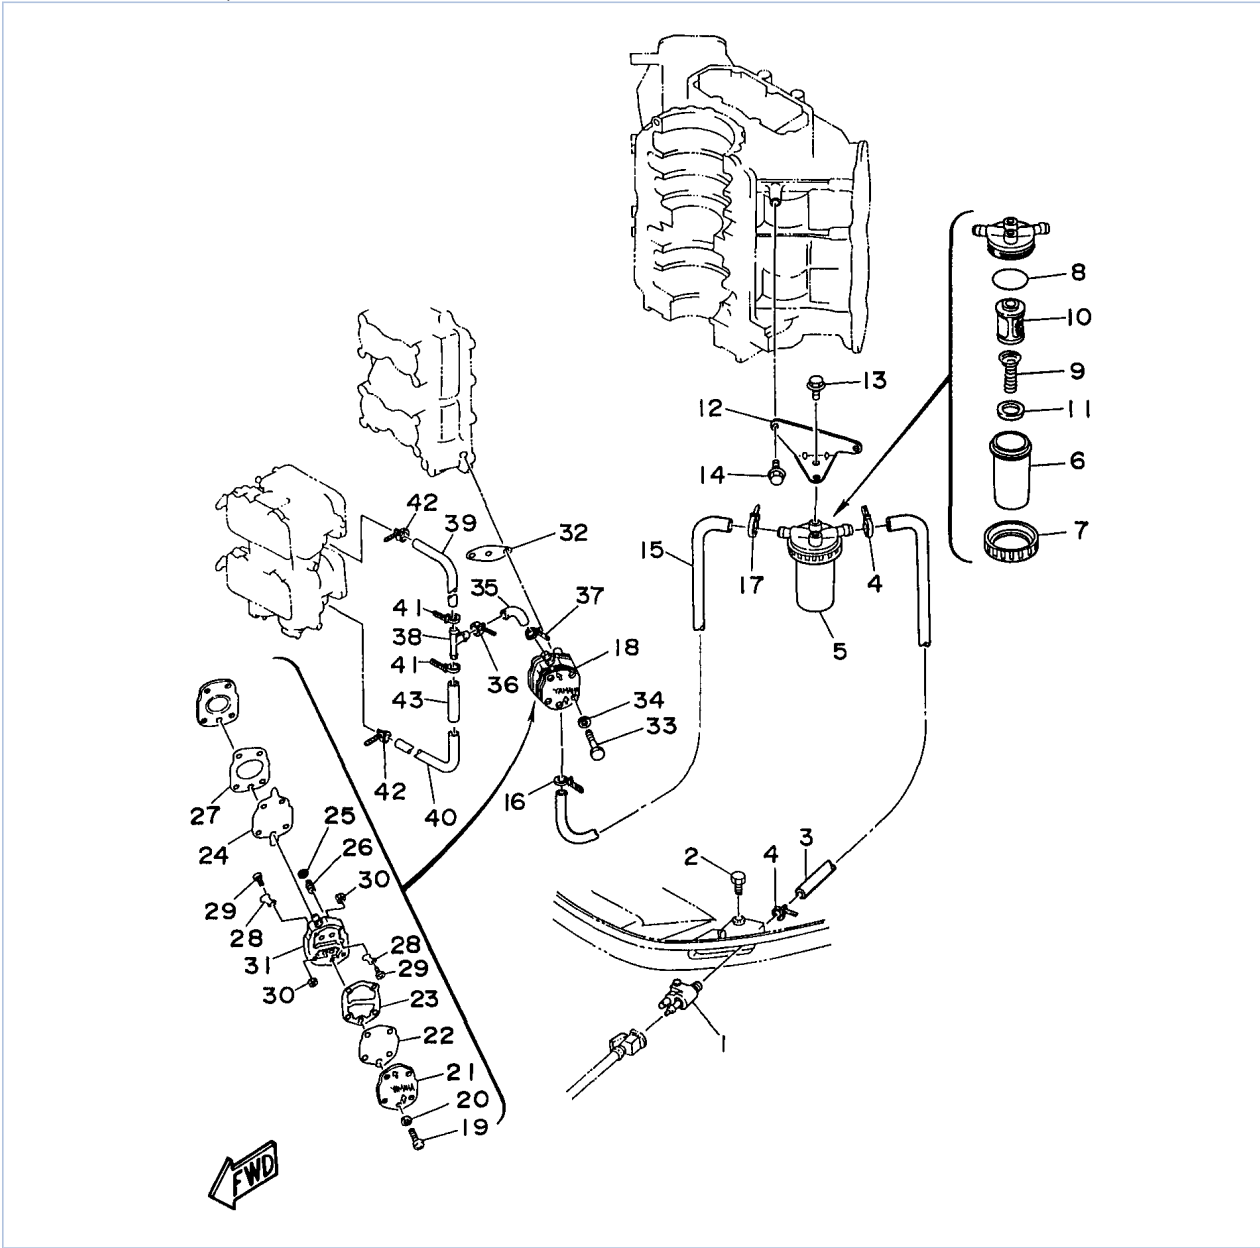

C115TXRV 1997 / FUEL

©2014 Yamaha Motor Corporation, U.S.A. All rights reserved.

Part List

C115TXRV 1997 / FUEL

REF - NO	PART NUMBER	PART NAME	QUANTITY	REMARKS
1	6E5-24304-10-00	FUEL PIPE JOINT COMP 1	1	
2	97095-06028-00	BOLT	1	
3	61U-24313-00-00	PIPE 3	1	
4	90465-11M10-00	CLAMP	2	
5	61A-24560-02-00	FILTER ASSEMBLY	1	
6	61A-24521-00-00	.CUP, FILTER	1	
7	61A-24531-00-00	.NUT	1	
8	61A-24564-00-00	.O-RING	1	
9	61A-24577-01-00	.SPRING	1	
10	61A-24563-00-00	.ELEMENT, FILTER	1	
11	61A-24469-00-00	.FLOAT, WATER LEVEL	1	
12	61U-24566-00-00	BRACKET, FILTER	1	
13	97595-06416-00	BOLT, WITH WASHER	2	
14	97595-06414-00	BOLT, WITH WASHER	2	
15	61U-24314-00-00	PIPE 4	1	
16	90465-11M10-00	CLAMP	1	
17	90465-11M10-00	CLAMP	1	
18	6E5-24410-03-00	FUEL PUMP ASSY	1	
19	98580-05035-00	.SCREW, PAN HEAD	3	
20	92990-05600-00	.WASHER, PLATE	3	
21	6E5-24413-00-00	.BODY 2	1	
22	6E5-24471-00-00	.DIAPHRAGM	1	
23	6E5-24435-00-00	.GASKET, BODY 2	1	
24	6E5-24411-00-00	.DIAPHRAGM	1	
25	648-24424-00-00	.SEAT, SPRING	1	
26	6E5-24423-00-00	.SPRING, DIAPHRAGM	1	
27	6E5-24434-02-00	.GASKET, BODY	1	
28	6A0-24421-01-00	.VALVE, CHECK	4	
29	6A0-14325-00-00	.SCREW, PAN HEAD	4	
30	95380-03600-00	.NUT	4	
31	6E5-24412-02-00	.BODY 1	1	
32	650-24431-A0-00	GASKET, FUEL PUMP 1	1	
33	97095-06050-00	BOLT	2	
34	92990-06600-00	WASHER, PLATE	2	
35	6G5-24316-10-00	PIPE 6	1	
36	90465-11M10-00	CLAMP	1	
37	90465-11M10-00	CLAMP	1	
38	6E5-24376-10-00	PIPE, JOINT 1	1	
39	6G5-24318-10-00	PIPE, OVERFLOW	1	
40	6G5-24319-10-00	PIPE, OIL	1	
41	90465-11M10-00	CLAMP	2	
42	90465-11M10-00	CLAMP	2	
43	90446-15M07-00	HOSE (L60)	1	

Part Notes

C115TXRV 1997 / FUEL

PART NUMBER	NOTE TEXT
61A-24564-00-00	OEM: This part number is among the Top 100 Most Popular Marine Maintenance Parts as of March 2014.
6E5-24410-03-00	OEM: This part number is among the Top 100 Most Popular Marine Maintenance Parts as of March 2014.
650-24431-A0-00	OEM: This part number is among the Top 100 Most Popular Marine Maintenance Parts as of March 2014.
92990-06600-00	OEM: This part number is among the Top 100 Most Popular Marine Maintenance Parts as of March 2014.