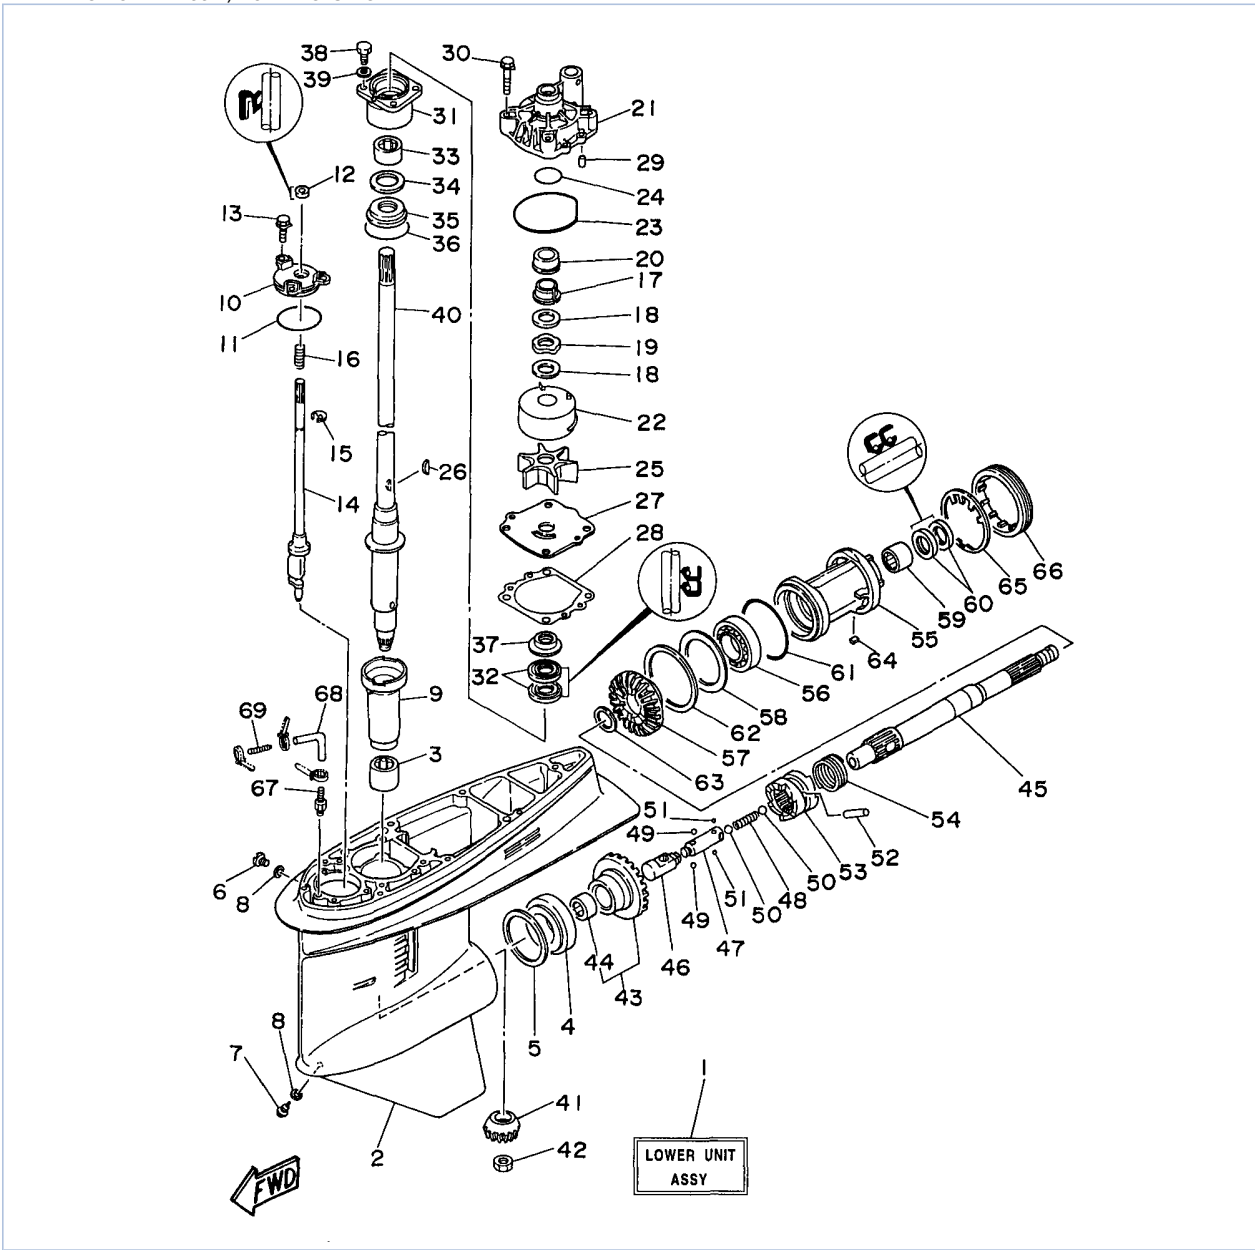

C115TXRV 1997 / LOWER CASING DRIVE 1

©2014 Yamaha Motor Corporation, U.S.A. All rights reserved.

Part List

C115TXRV 1997 / LOWER CASING DRIVE 1

REF - NO	PART NUMBER	PART NAME	QUANTITY	REMARKS
1	6E5-45300-25-8D	LOWER UNIT ASSEMBLY	1	ULTRA LONG
1	6E5-45300-15-8D	LOWER UNIT ASSEMBLY	1	LONG
2	6E5-45301-03-8D	CASING, LOWER	1	
3	93315-628U9-00	BEARING	1	
4	93332-000U7-00	BEARING	1	
5	6E5-45567-01-30	SHIM (T:0.30MM)	1	UR
5	6E5-45567-01-12	SHIM (T:0.12MM)	1	UR
5	6E5-45567-01-50	SHIM (T:0.50MM)	1	UR
5	6E5-45567-01-40	SHIM (T:0.40MM)	1	UR
5	6E5-45567-01-18	SHIM (T:0.18MM)	1	UR
5	6E5-45567-01-10	SHIM (T:0.10MM)	1	UR
5	6E5-45567-01-15	SHIM (T:0.15MM)	1	UR
6	90340-08M04-00	PLUG, STRAIGHT SCREW	1	
7	688-45341-00-00	PLUG, DRAIN	1	
8	90430-08020-00	.GASKET	2	
9	6E5-45536-00-00	SLEEVE, DRIVE SHAFT	1	
10	6E5-45321-00-00	PLATE	1	
11	93210-58677-00	O-RING	1	
12	93106-09014-00	.OIL SEAL	1	
13	90119-06M10-00	BOLT, WITH WASHER	3	
14	6E5-44150-01-00	SHIFT CAM ASSEMBLY	1	
15	99001-08600-00	CIRCLIP	1	
16	90501-11M10-00	SPRING, COMPRESSION	1	
17	61A-45538-00-00	SPACER 1	1	
18	90201-22M01-00	WASHER, PLATE	2	
19	90206-22M19-00	WASHER, WAVE	1	
20	61A-45527-00-00	COLLAR, DRIVE SHAFT	1	
21	61A-44311-01-00	HOUSING, WATER PUMP	1	
22	61A-44322-01-00	INSERT, CARTRIDGE	1	
23	93210-86M38-00	.O-RING	1	
24	93210-37M67-00	O-RING	1	
25	6E5-44352-00-00	IMPELLER	1	
26	90280-04M05-00	.KEY, WOODRUFF	1	
27	6E5-44323-00-00	OUTER PLATE, CARTRIDGE	1	
28	6E5-44315-A0-00	.GASKET, WATER PUMP	1	
29	93606-12019-00	.PIN, DOWEL	2	
30	90119-08M14-00	.BOLT, WITH WASHER	4	
31	6E5-45331-00-94	HOUSING, BEARING	1	
32	93101-28M16-00	.OIL SEAL	2	
33	93315-430V5-00	.BEARING	1	
34	6E5-45587-01-12	SHIM (T:0.12MM)	1	UR
34	6E5-45587-01-30	SHIM (T:0.30MM)	1	UR
34	6E5-45587-01-50	SHIM (T:0.50MM)	1	UR
34	6E5-45587-01-10	SHIM (T:0.10MM)	1	UR
34	6E5-45587-01-15	SHIM (T:0.15MM)	1	UR
34	6E5-45587-01-18	SHIM (T:0.18MM)	1	UR
34	6E5-45587-01-40	SHIM (T:0.40MM)	1	UR
35	93341-930U0-00	BEARING, THRUST	1	
36	93210-54534-00	O-RING	1	
37	6E5-45344-00-00	COVER, OIL SEAL	1	
38	97095-08025-00	BOLT	4	
39	92990-08600-00	..WASHER, PLATE	4	
40	6E5-45501-01-00	DRIVE SHAFT COMP.	1	UR LONG