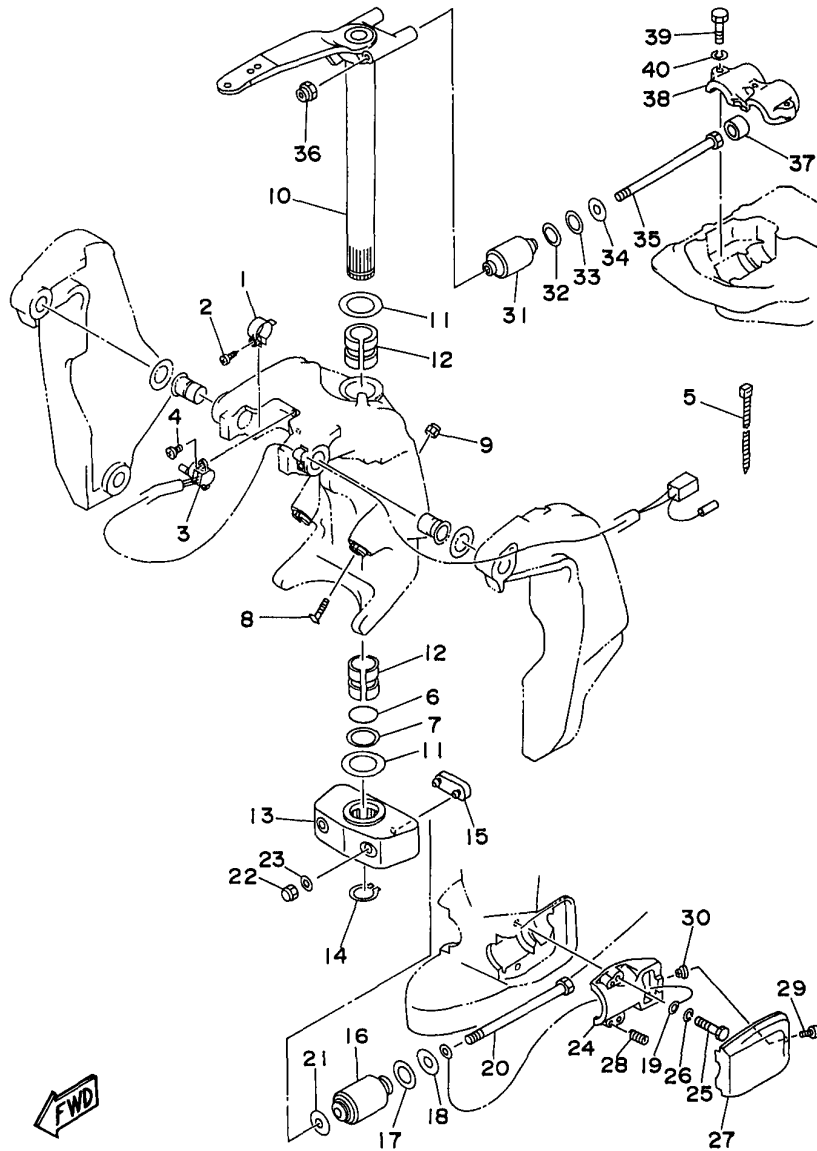

C115TXRV 1997 / BRACKET 2

©2014 Yamaha Motor Corporation, U.S.A. All rights reserved.

Part List

C115TXRV 1997 / BRACKET 2

REF - NO	PART NUMBER	PART NAME	QUANTITY	REMARKS
1	64E-43139-00-00	CAM, TRIM SENDER	1	
2	97780-60525-00	SCREW, TAPPING	1	
3	64E-83672-00-00	TRIM SENDER	1	
4	97885-06016-00	SCREW, PAN HEAD	2	
5	90465-11M10-00	CLAMP	3	
6	93210-37MH7-00	O-RING	1	
7	90202-40M47-00	WASHER, PLATE	1	
8	61A-43376-00-00	BOLT, THRUST RECEIVER	2	
9	95780-10300-00	NUT, FLANGE	2	
10	6E5-42510-25-8D	STEERING BRACKET ASSEMBLY	1	UR ULTRA LONG
10	6E5-42510-05-8D	STEERING BRACKET ASSEMBLY	1	UR LONG
11	90201-38M60-00	WASHER, PLATE	2	
12	90386-38M32-00	BUSH	2	
13	6G5-44551-01-8D	HOUSING, LOWER MOUNT RUBBER	1	
14	93410-37M04-00	CIRCLIP	1	
15	6E5-44575-00-00	DAMPER, LOWER MOUNT RUBBER	1	
16	6E5-44555-00-94	MOUNT DAMPER, LOWER SIDE	2	
17	90202-32M19-00	WASHER, PLATE	2	
18	90201-16M55-00	WASHER, PLATE	2	
19	6E5-82149-00-00	WIRE, LEAD 3	1	
20	90109-14M34-00	BOLT	2	
21	90201-15M58-00	WASHER, PLATE	2	
22	95380-14800-00	NUT	2	
23	92995-14600-00	WASHER	2	
24	6E5-44552-01-94	HOUSING, LOWER MOUNT RUBBER	2	
25	97095-10045-00	BOLT	4	
26	92990-10100-00	WASHER, SPRING	4	
27	6E5-44553-01-8D	COVER, LOWER MOUNT	2	
28	90501-16M28-00	SPRING, COMPRESSION	4	
29	97885-06016-00	SCREW, PAN HEAD	2	
30	90179-06066-00	NUT	2	
31	6E5-44514-00-94	MOUNT DAMPER, UPPER SIDE	2	
32	90201-26M57-00	WASHER, PLATE	2	
33	90202-26M18-00	WASHER, PLATE	2	
34	90201-14M56-00	WASHER, PLATE	2	
35	90109-12M37-00	BOLT	2	
36	90185-12M12-00	NUT, SELF-LOCKING	2	
37	663-44575-00-00	DAMPER, LOWER MOUNT RUBBER	2	
38	6E5-44511-00-5B	COVER, UPPER MOUNT	1	
39	97095-10045-00	BOLT	3	
40	92990-10100-00	WASHER, SPRING	3