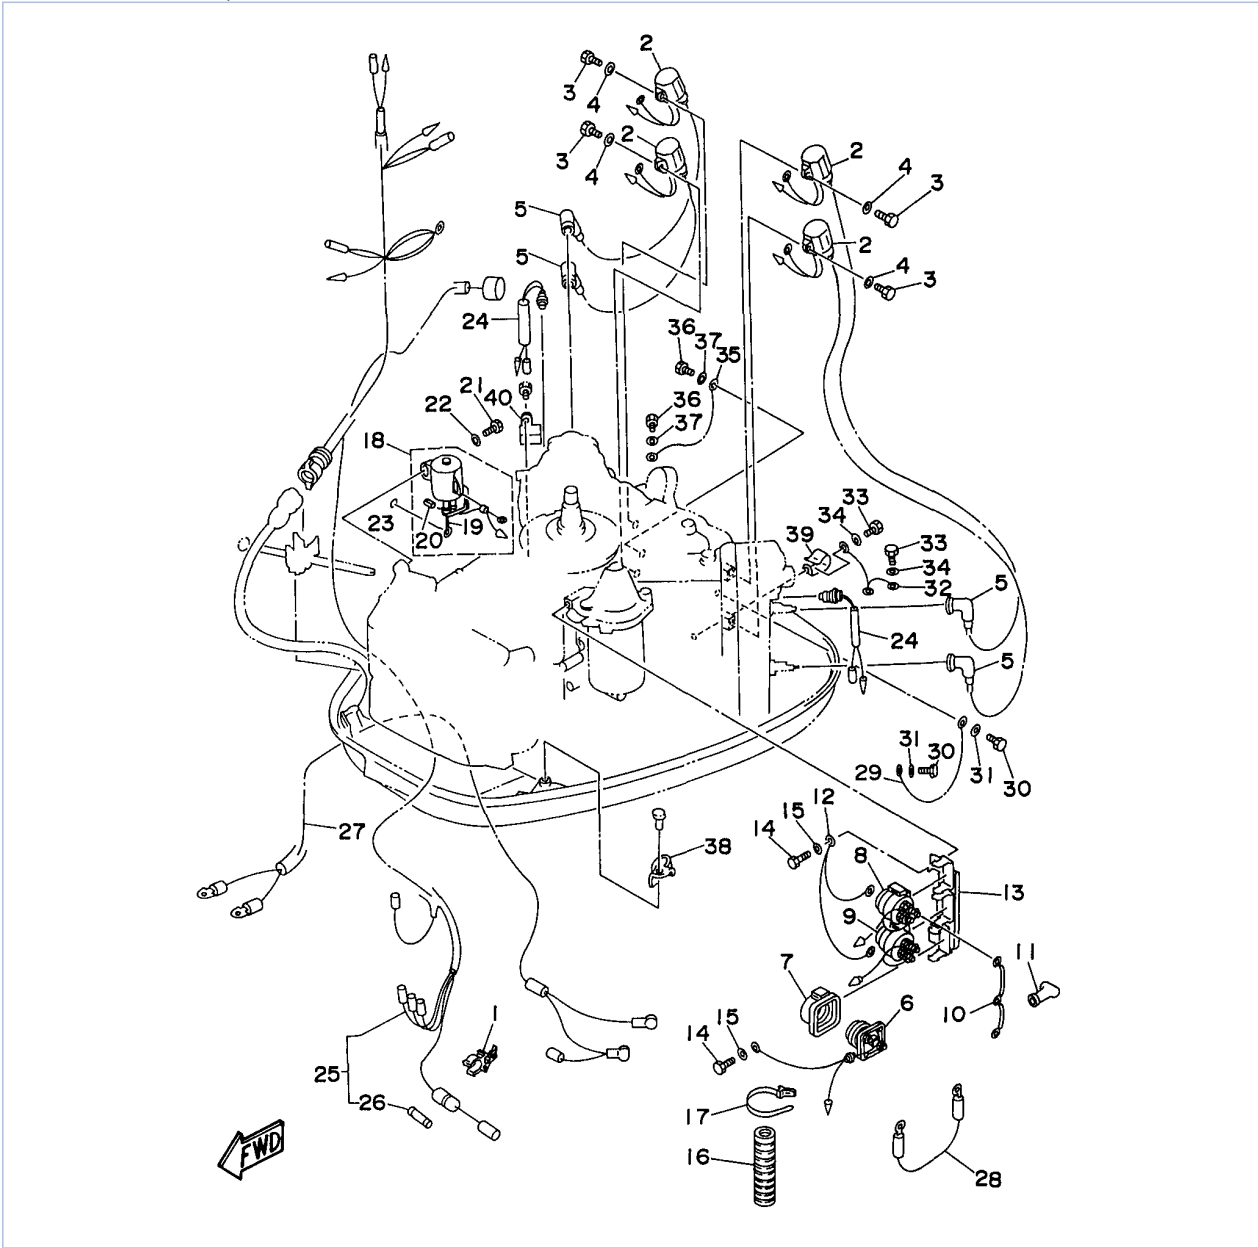

C115TXRV 1997 / ELECTRICAL 2

©2014 Yamaha Motor Corporation, U.S.A. All rights reserved.

Part List

C115TXRV 1997 / ELECTRICAL 2

REF - NO	PART NUMBER	PART NAME	QUANTITY	REMARKS
1	6G5-82152-00-00	HOLDER, FUSE	1	
2	6R3-85570-01-00	IGNITION COIL ASSY	4	
3	97095-06020-00	BOLT	4	
4	92990-06600-00	WASHER, PLATE	4	
5	663-82370-01-00	PLUG CAP ASSY	4	
6	61A-81941-00-00	STARTER RELAY ASSY	1	
7	689-81952-10-00	HOLDER, RELAY	1	
8	6E5-81950-00-00	RELAY ASSY	1	
9	6E5-8195A-00-00	RELAY ASSY	1	
10	6G5-87149-10-00	CONNECTOR	1	
11	6G5-82119-00-00	COVER, LEAD WIRE	2	
12	6E5-82116-00-00	WIRE, MINUS LEAD	1	
13	6E5-81948-22-00	BRACKET	1	
14	97095-06016-00	BOLT	2	
15	92990-06600-00	WASHER, PLATE	2	
16	6N7-83557-00-00	TUBE (I.DIA:22MM)	1	
17	90465-13M36-00	CLAMP	1	
18	6E5-86110-02-00	SOLENOID	1	
19	6E5-86116-01-00	.WIRE, PULL	1	
20	91609-30010-00	.PIN, SPRING	1	
21	97095-06016-00	BOLT	2	
22	92990-06600-00	WASHER, PLATE	2	
23	93210-03261-00	O-RING	1	
24	688-82560-10-00	THERMO SWITCH ASSY	2	
25	6E5-82590-04-00	WIRE HARNESS ASSEMBLY	1	
26	682-82151-00-00	.FUSE (12V-20A)	1	
27	6E5-82105-12-00	BATTERY CABLE	1	
28	6E5-82117-00-00	WIRE, LEAD	1	
29	6R3-82519-00-00	WIRE, EARTH LEAD	1	
30	97095-06012-00	BOLT	2	
31	92990-06600-00	WASHER, PLATE	2	
32	6E5-82531-00-00	WIRE, LEAD	1	
33	97095-06012-00	BOLT	2	
34	92990-06600-00	WASHER, PLATE	2	
35	662-82519-00-00	WIRE, EARTH LEAD	1	
36	97095-06012-00	BOLT	2	
37	92990-06600-00	WASHER, PLATE	2	
38	90465-12M25-00	CLAMP	1	
39	90465-08M33-00	CLAMP	1	
40	90465-10M14-00	CLAMP	1	

Part Notes

C115TXRV 1997 / ELECTRICAL 2

PART NUMBER	NOTE TEXT
92990-06600-00	OEM: This part number is among the Top 100 Most Popular Marine Maintenance Parts as of March 2014.
92990-06600-00	OEM: This part number is among the Top 100 Most Popular Marine Maintenance Parts as of March 2014.
92990-06600-00	OEM: This part number is among the Top 100 Most Popular Marine Maintenance Parts as of March 2014.
92990-06600-00	OEM: This part number is among the Top 100 Most Popular Marine Maintenance Parts as of March 2014.
92990-06600-00	OEM: This part number is among the Top 100 Most Popular Marine Maintenance Parts as of March 2014.