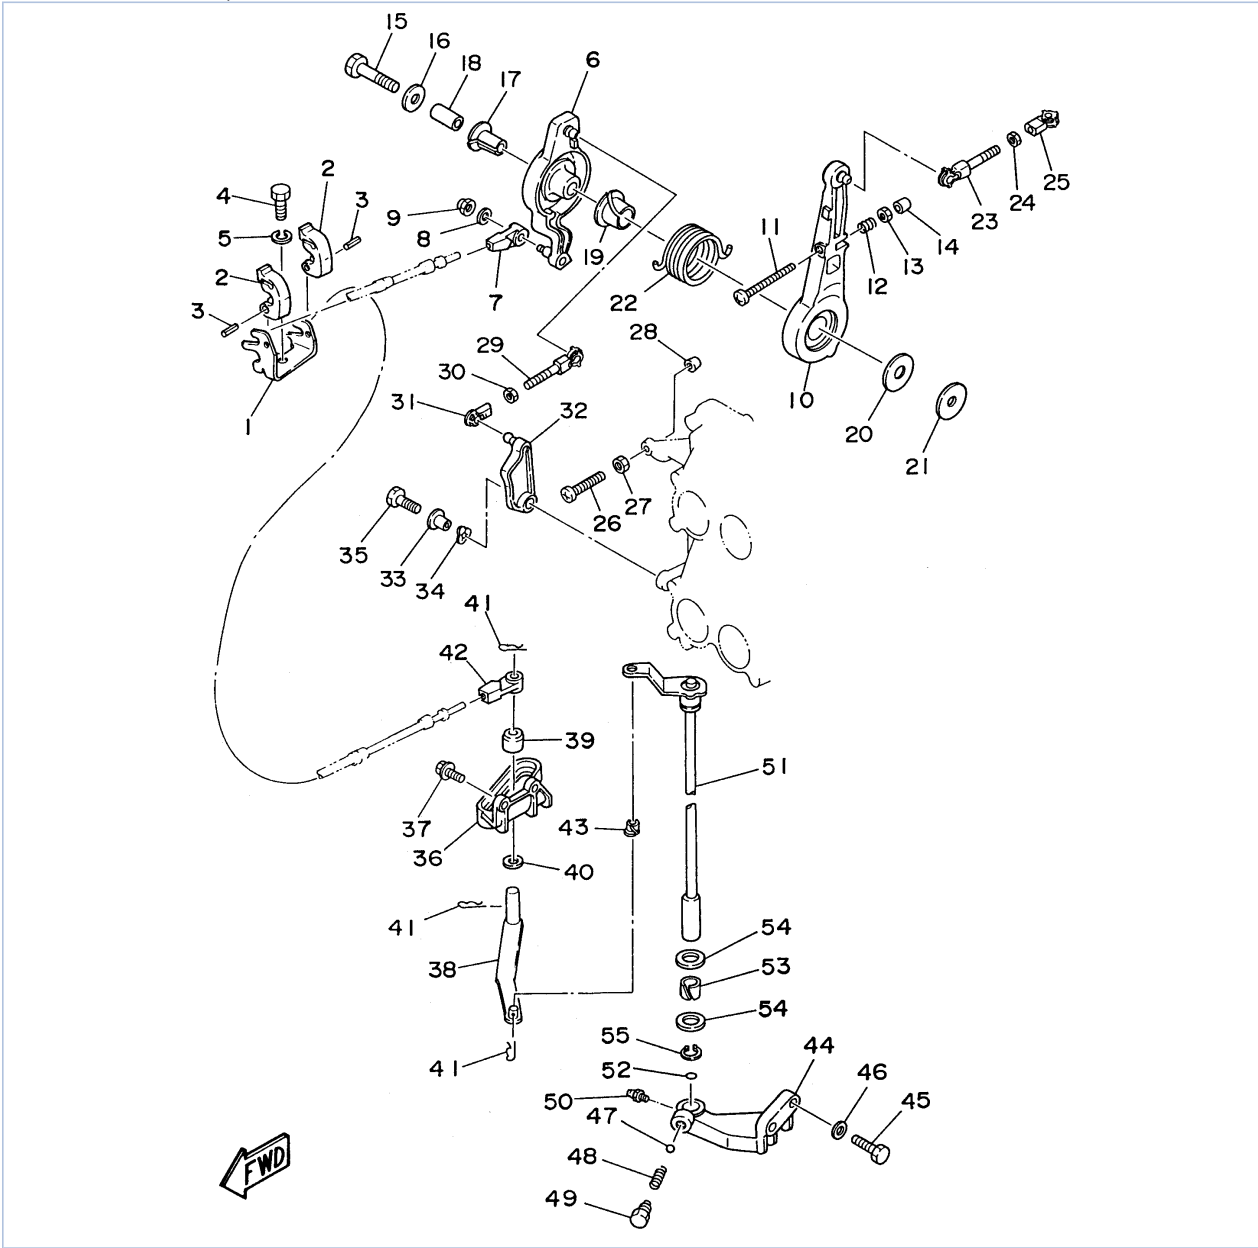

C115TXRV 1997 / CONTROL

©2014 Yamaha Motor Corporation, U.S.A. All rights reserved.

Part List

C115TXRV 1997 / CONTROL

REF - NO	PART NUMBER	PART NAME	QUANTITY	REMARKS
1	6E5-48531-00-00	BRACKET, REMOTE CONTROL 1	1	
2	6E5-48538-00-00	CLAMP, CABLE	2	
3	91690-30012-00	.PIN, SPRING	2	
4	97095-08020-00	BOLT	1	
5	92990-08100-00	WASHER, SPRING	1	
6	6E5-41632-02-94	LEVER, MAGNETO CONTROL	1	
7	6E5-48344-00-00	CABLE END, REMOTE CONTROL	1	
8	92990-06200-00	WASHER, PLAIN	1	
9	90185-06M07-00	NUT, SELF-LOCKING	1	
10	6E5-41631-01-94	LEVER, MAGNETO CONTROL	1	
11	90157-06M11-00	SCREW, PAN HEAD	1	
12	90501-16M12-00	SPRING, COMPRESSION	1	
13	95380-06600-00	NUT, HEXAGON	1	
14	688-44194-00-00	CAP	1	
15	97013-08045-00	BOLT	1	
16	90201-08M54-00	WASHER, PLATE	1	
17	90386-12089-00	BUSH	1	
18	90387-08M16-00	COLLAR	1	
19	90386-22M13-00	BUSH	1	
20	90202-12092-00	WASHER, PLATE	1	
21	90201-08M13-00	WASHER, PLATE	1	
22	90508-29M12-00	SPRING, TORSION	1	
23	6E5-41636-01-00	ROD, MAGNETO CONTROL	1	
24	95380-05600-00	NUT	1	
25	6H1-41237-00-00	JOINT, LINK	1	
26	90157-06M11-00	SCREW, PAN HEAD	1	
27	95380-06600-00	NUT, HEXAGON	1	
28	688-44194-00-00	CAP	1	
29	688-41636-00-00	ROD, MAGNETO CONTROL	1	
30	95380-05600-00	NUT	1	
31	6H1-41237-00-00	JOINT, LINK	1	
32	6E5-41213-00-00	CAM, ACCEL.	1	
33	90387-06M29-00	COLLAR	1	
34	90206-10M04-00	WASHER, WAVE	1	
35	97095-06025-00	BOLT	1	
36	6E5-44117-00-94	BRACKET	1	
37	97595-06520-00	BOLT, WITH WASHER	2	
38	6E5-44121-01-00	LEVER, SHIFT ROD	1	
39	6E5-44122-00-00	BUSHING, SHIFT ROD LEVER	1	
40	90202-08M20-00	WASHER, PLATE	1	
41	90468-18008-00	CLIP	3	
42	6E5-48344-00-00	CABLE END, REMOTE CONTROL	1	
43	90386-06M12-00	BUSH	1	
44	6E5-44118-01-94	BRACKET	1	
45	97013-08030-00	BOLT	2	
46	92990-08600-00	..WASHER, PLATE	2	
47	93501-04M02-00	BALL	1	
48	90501-12082-00	SPRING, COMPRESSION	1	
49	648-42715-00-00	BUSHING	1	
50	93700-06M03-00	NIPPLE, GREASE	1	
51	6E5-44120-03-00	HANDLE GEAR SHIFT ASSY	1	UR LONG