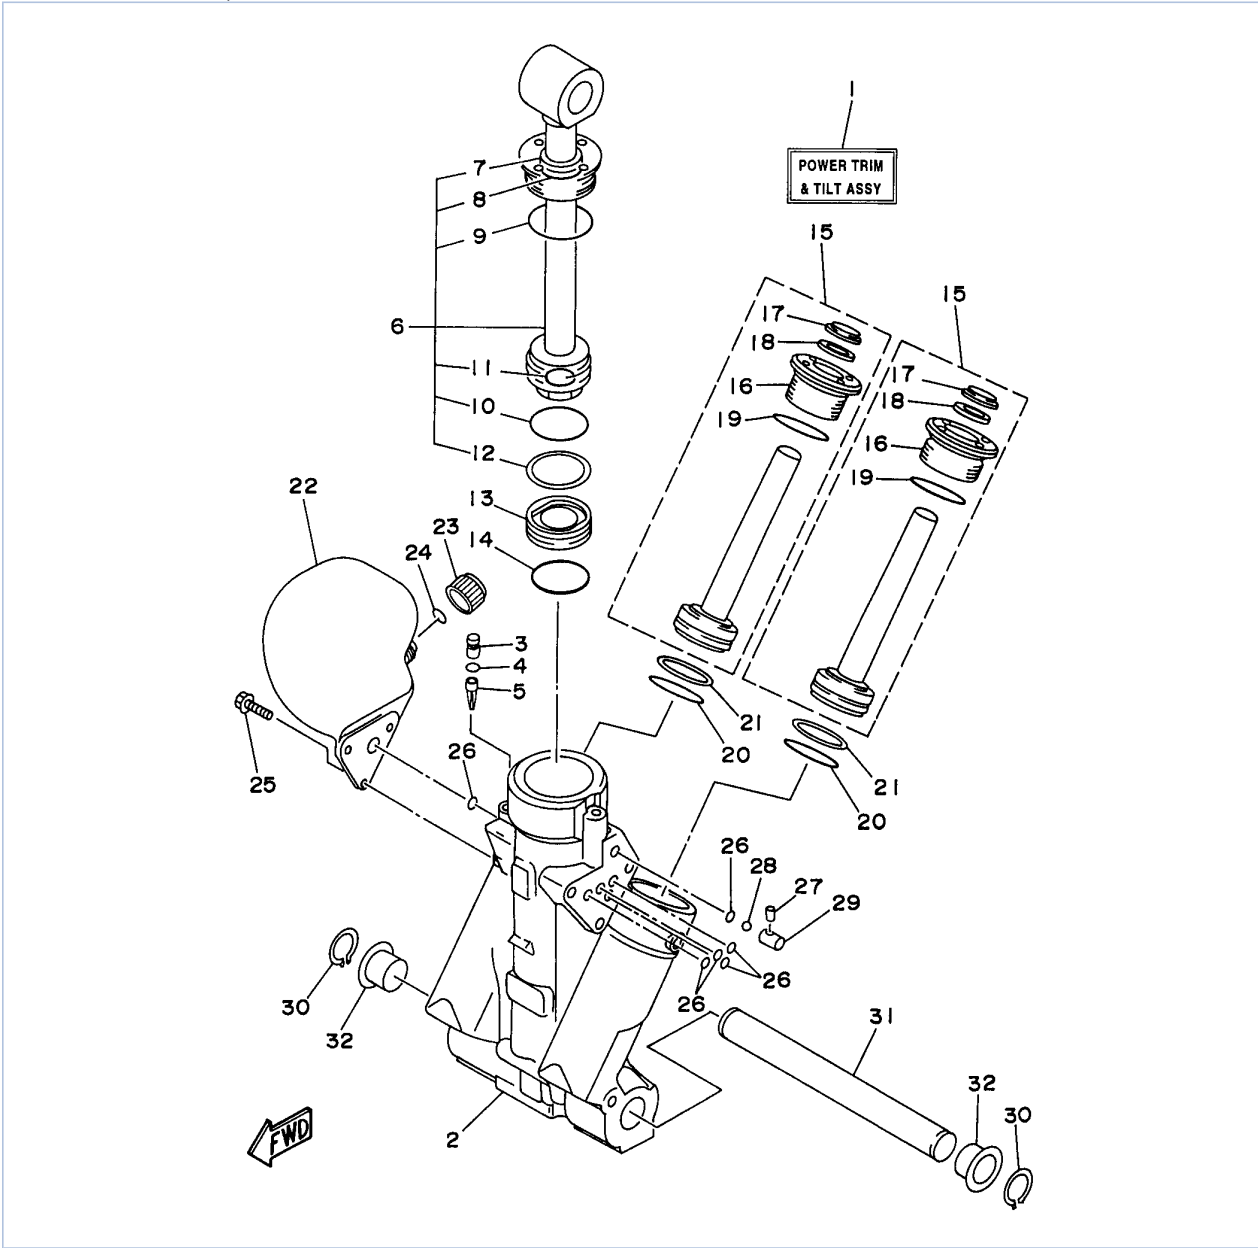

C115TXRV 1997 / POWER TRIM TILT ASSEMBLY 1

©2014 Yamaha Motor Corporation, U.S.A. All rights reserved.

Part List

C115TXRV 1997 / POWER TRIM TILT ASSEMBLY 1

REF - NO	PART NUMBER	PART NAME	QUANTITY	REMARKS
1	64E-43800-00-4D	POWER TRIM & TILT ASSEMBLY	1	
2	64E-43825-00-00	HOUSING, TRIM & TILT	1	
3	64E-4388J-00-00	PLUG 2	1	
4	93210-10M74-00	O-RING	1	
5	64E-43817-00-00	FILTER 2	1	
6	64E-43810-00-00	TILT PISTON SUB ASSY	1	
7	64E-43898-00-00	.SEAL, DUST 2	1	
8	64E-43867-00-00	.O-RING	1	
9	64E-43866-00-00	.O-RING	1	
10	6E5-43862-00-00	.O-RING	1	
11	64E-43883-00-00	.O-RING	1	
12	6E5-43872-00-00	.RING, BACK UP	1	
13	6E5-43814-02-00	PISTON, FREE	1	
14	6E5-43862-00-00	O-RING	1	
15	64E-43820-00-00	PISTON SUB ASSEMBLY	2	
16	64E-43821-00-00	.SCREW, TRIM CYLINDER END	1	
17	64E-43822-00-00	.SEAL, TRIM DUST	1	
18	64E-4384J-00-00	.SEAL, TRIM DOWN	1	
19	6G5-43864-00-00	.O-RING	1	
20	6E5-43864-00-00	O-RING	2	
21	6E5-43874-01-00	RING, BACK UP	2	
22	64E-43828-00-00	BODY, RESERVOIR	1	
23	64E-43829-00-00	PLUG, RESERVOIR	1	
24	64E-43897-00-00	O-RING	1	
25	64E-4388E-00-00	BOLT ,SCREW (L:14MM)	3	
26	64E-43869-00-00	O-RING	6	
27	64E-4381G-00-00	PIN	1	
28	6E5-43858-00-00	BALL	1	
29	6E5-4382G-00-00	VALVE SEAT	1	
30	93410-22M11-00	CIRCLIP	2	
31	64E-43818-00-00	PIN, LOWER SHOCK MOUNT	1	
32	90386-22M98-00	BUSH	2	

Part Notes

C115TXRV 1997 / POWER TRIM TILT ASSEMBLY 1

PART NUMBER		NOTE TEXT
64E-43822-00-00		OEM: This part number is among the Top 100 Most Popular Marine Maintenance Parts as of March 2014.
64E-4384J-00-00		OEM: This part number is among the Top 100 Most Popular Marine Maintenance Parts as of March 2014.
6G5-43864-00-00		OEM: This part number is among the Top 100 Most Popular Marine Maintenance Parts as of March 2014.
64E-43869-00-00		OEM: This part number is among the Top 100 Most Popular Marine Maintenance Parts as of March 2014.

©2014 Yamaha Motor Corporation, U.S.A. All rights reserved.