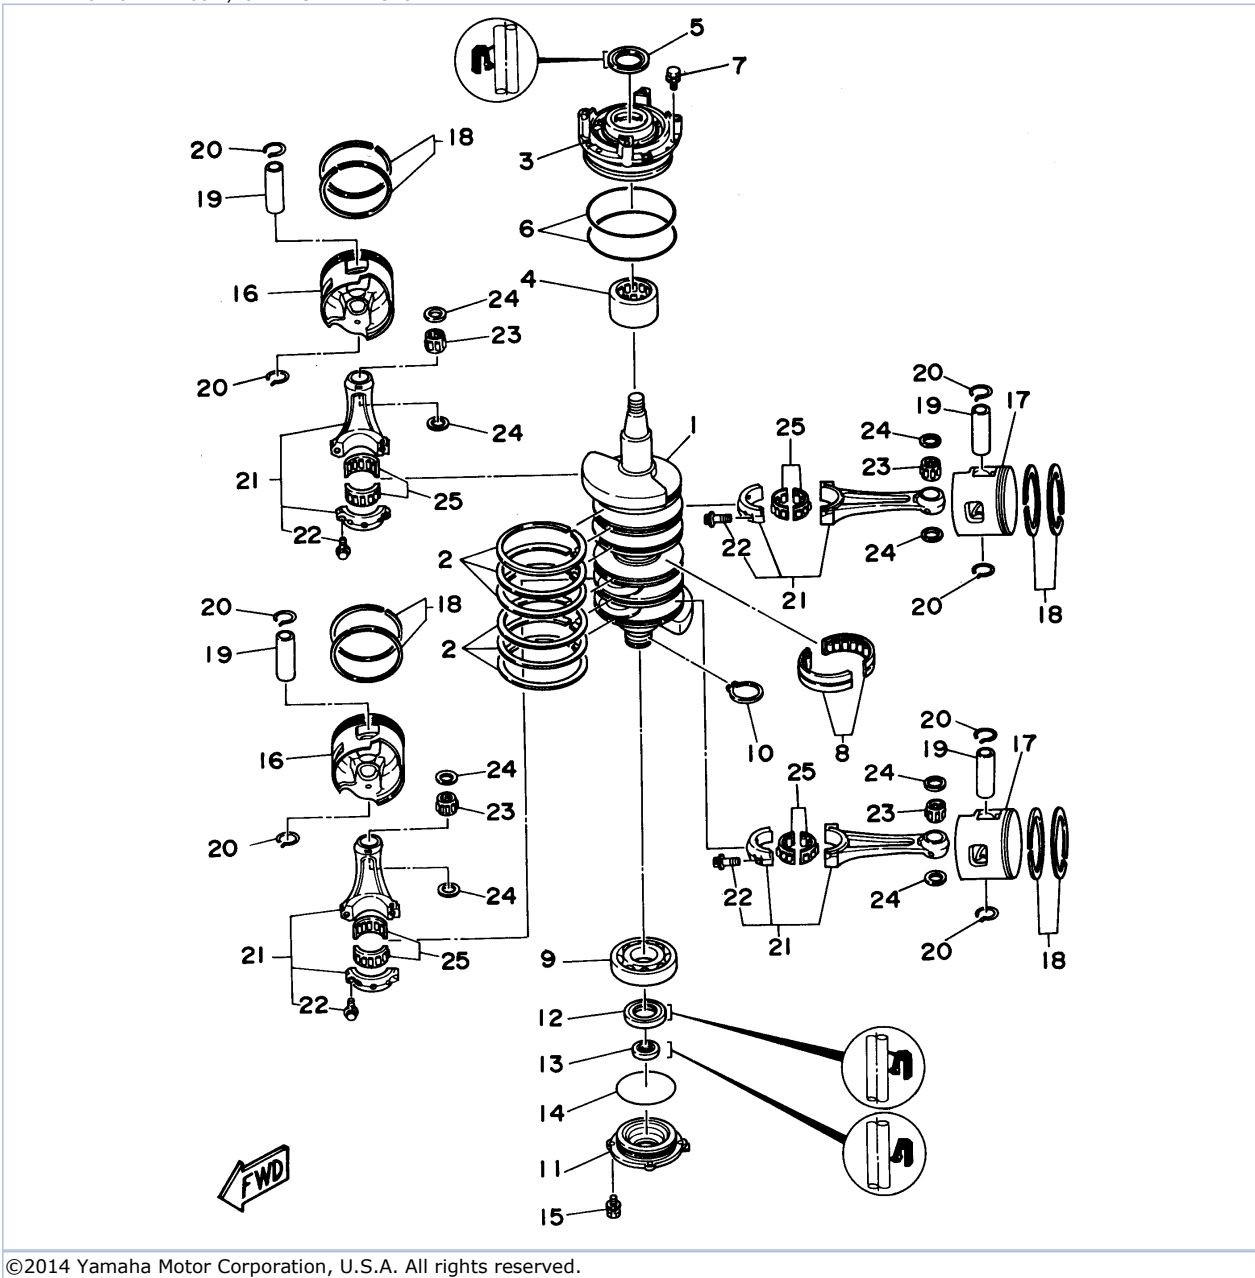

C115TXRV 1997 / CRANKSHAFT PISTON

©2014 Yamaha Motor Corporation, U.S.A. All rights reserved.

Part List

C115TXRV 1997 / CRANKSHAFT PISTON

REF - NO	PART NUMBER	PART NAME	QUANTITY	REMARKS
1	6N7-11411-00-00	CRANKSHAFT	1	
2	6E5-11447-00-00	SEAL, CRANK	6	
3	6E5-15163-00-94	HOUSING, BEARING 1	1	
4	93311-940U3-00	BEARING	1	
5	93102-40M38-00	OIL SEAL	1	
6	93211-04384-00	.O-RING	2	
7	97595-06520-00	BOLT, WITH WASHER	4	
8	93310-954U1-00	BEARING	1	
9	93306-208U0-00	BEARING	1	
10	93410-40M03-00	CIRCLIP	1	
11	6G5-15359-00-94	HOUSING, OIL SEAL	1	
12	93102-35M13-00	OIL SEAL	1	
13	93101-22M15-00	.OIL SEAL	1	
14	93210-74M35-00	.O-RING	1	
15	97595-06520-00	BOLT, WITH WASHER	4	
16	6R5-11631-11-93	PISTON (STD)	2	
16	6R5-11635-11-00	PISTON (0.25MM O/S)	2	AP
16	6R5-11636-11-00	PISTON (0.50MM O/S)	2	AP
17	6R5-11645-11-00	PISTON 2 (0.25MM O/S)	2	AP
17	6R5-11642-11-93	PISTON 2 (STD)	2	
17	6R5-11646-11-00	PISTON 2 (0.50MM O/S)	2	AP
18	64D-11603-01-00	PISTON RING SET (STD)	4	
18	64D-11604-01-00	PISTON RING SET (0.25MM O/S)	4	AP
18	64D-11605-01-00	PISTON RING SET (0.50MM O/S)	4	AP
19	6R5-11633-10-00	PIN, PISTON	4	
20	6R5-11634-10-00	CLIP, PISTON PIN	8	
21	6R5-11650-10-00	CONNECTING ROD ASSY	4	
22	90109-08M71-00	.BOLT	2	
23	93310-323V6-00	BEARING	4	
24	90201-23M01-00	WASHER, PLATE	8	
25	93310-836V2-00	BEARING	4	

Part Notes

C115TXRV 1997 / CRANKSHAFT PISTON

PART NUMBER	NOTE TEXT
93211-04384-00	OEM: This part number is among the Top 100 Most Popular Marine Maintenance Parts as of March 2014.

©2014 Yamaha Motor Corporation, U.S.A. All rights reserved.