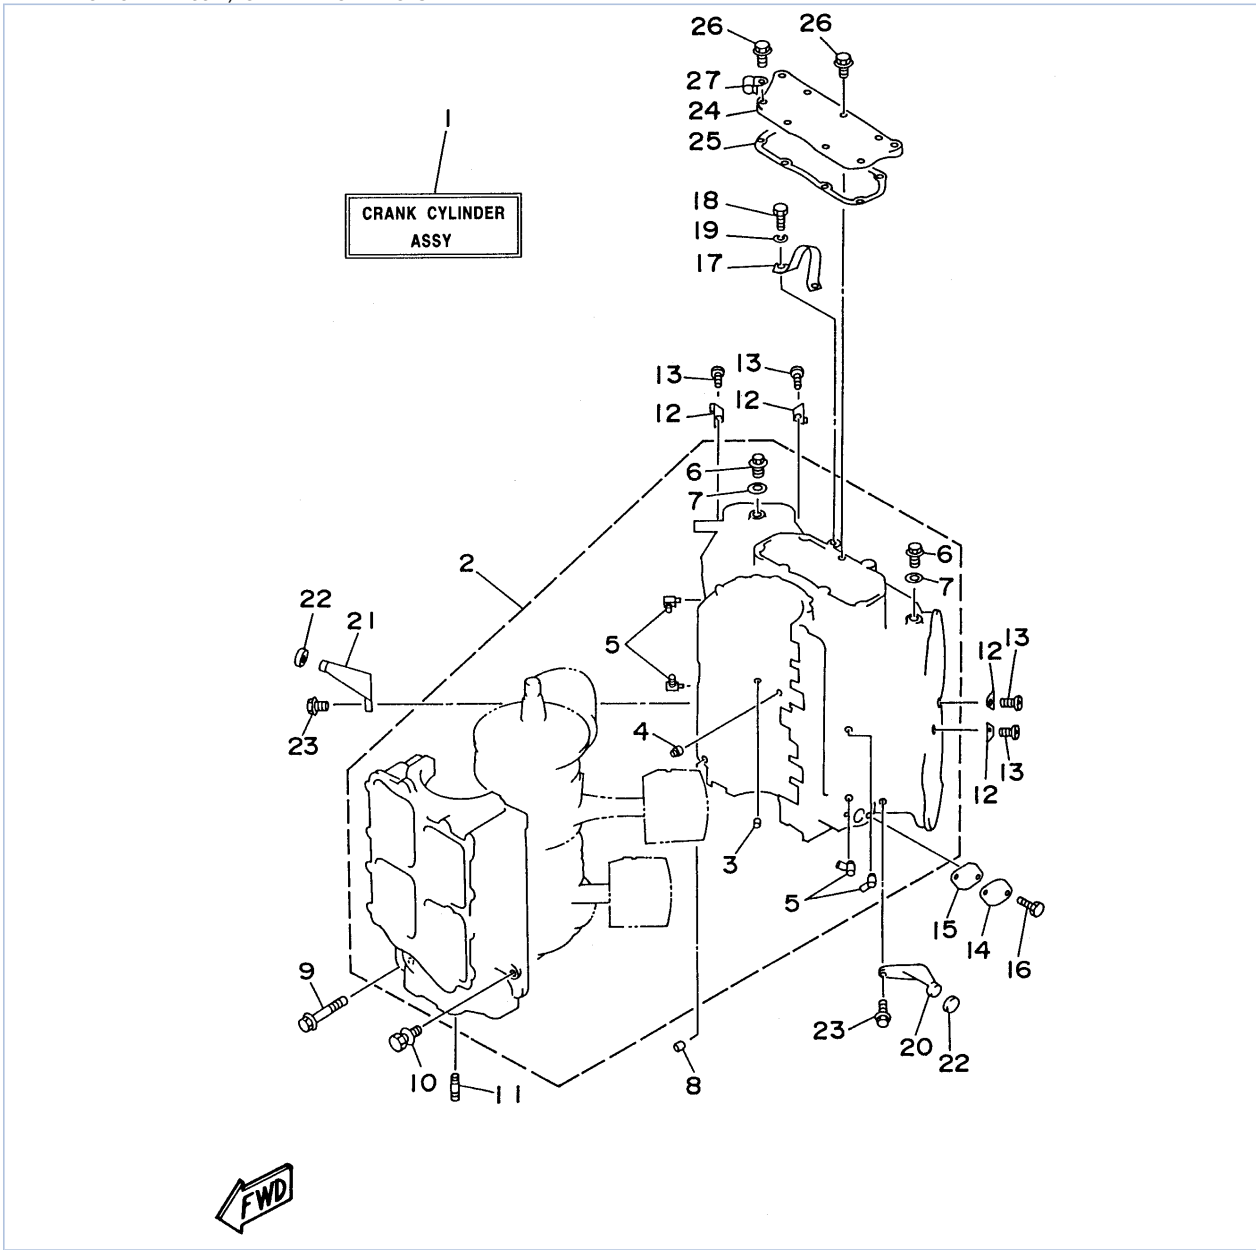

C115TXRV 1997 / CYLINDER CRANKCASE 1

©2014 Yamaha Motor Corporation, U.S.A. All rights reserved.

Part List

C115TXRV 1997 / CYLINDER CRANKCASE 1

REF - NO	PART NUMBER	PART NAME	QUANTITY	REMARKS
1	6E5-W0090-66-4D	CRANK CYLINDER ASSEMBLY	1	
2	6N6-15100-02-94	CRANKCASE ASSEMBLY	1	
3	624-11379-00-00	.VALVE, CHECK	1	
4	663-11518-01-00	.LOCK BEARING	1	
5	6E5-11372-00-00	.NIPPLE, HOSE	4	
6	90340-14M00-00	.PLUG, STRAIGHT SCREW	2	
7	90430-14115-00	.GASKET	2	
8	93608-12063-00	PIN, DOWEL	2	
9	90105-10M20-00	BOLT, FLANGE	6	
10	90119-08M23-00	BOLT, W/WASHER	8	
11	90116-08M45-00	BOLT, STUD	2	
12	6E5-11325-00-00	ANODE	4	
13	98780-04015-00	SCREW, FLAT HEAD	4	
14	6R3-1131M-00-00	COVER	1	
15	6R3-11397-A0-00	GASKET	1	
16	97095-06016-00	BOLT	2	
17	6E5-11119-00-00	HANGER, ENGINE	1	
18	97013-08020-00	BOLT	2	
19	92990-08100-00	WASHER, SPRING	2	
20	6E5-42761-00-94	STOPPER	1	
21	6E5-42762-00-94	STOPPER	1	
22	663-44533-00-00	DAMPER, UPPER MOUNT RUBBER	2	
23	97595-06520-00	BOLT, WITH WASHER	4	
24	6E5-11371-00-9M	COVER	1	
25	6E5-11381-A2-00	.GASKET 1	1	
26	97595-06520-00	BOLT, WITH WASHER	7	
27	90465-08028-00	CLAMP	1