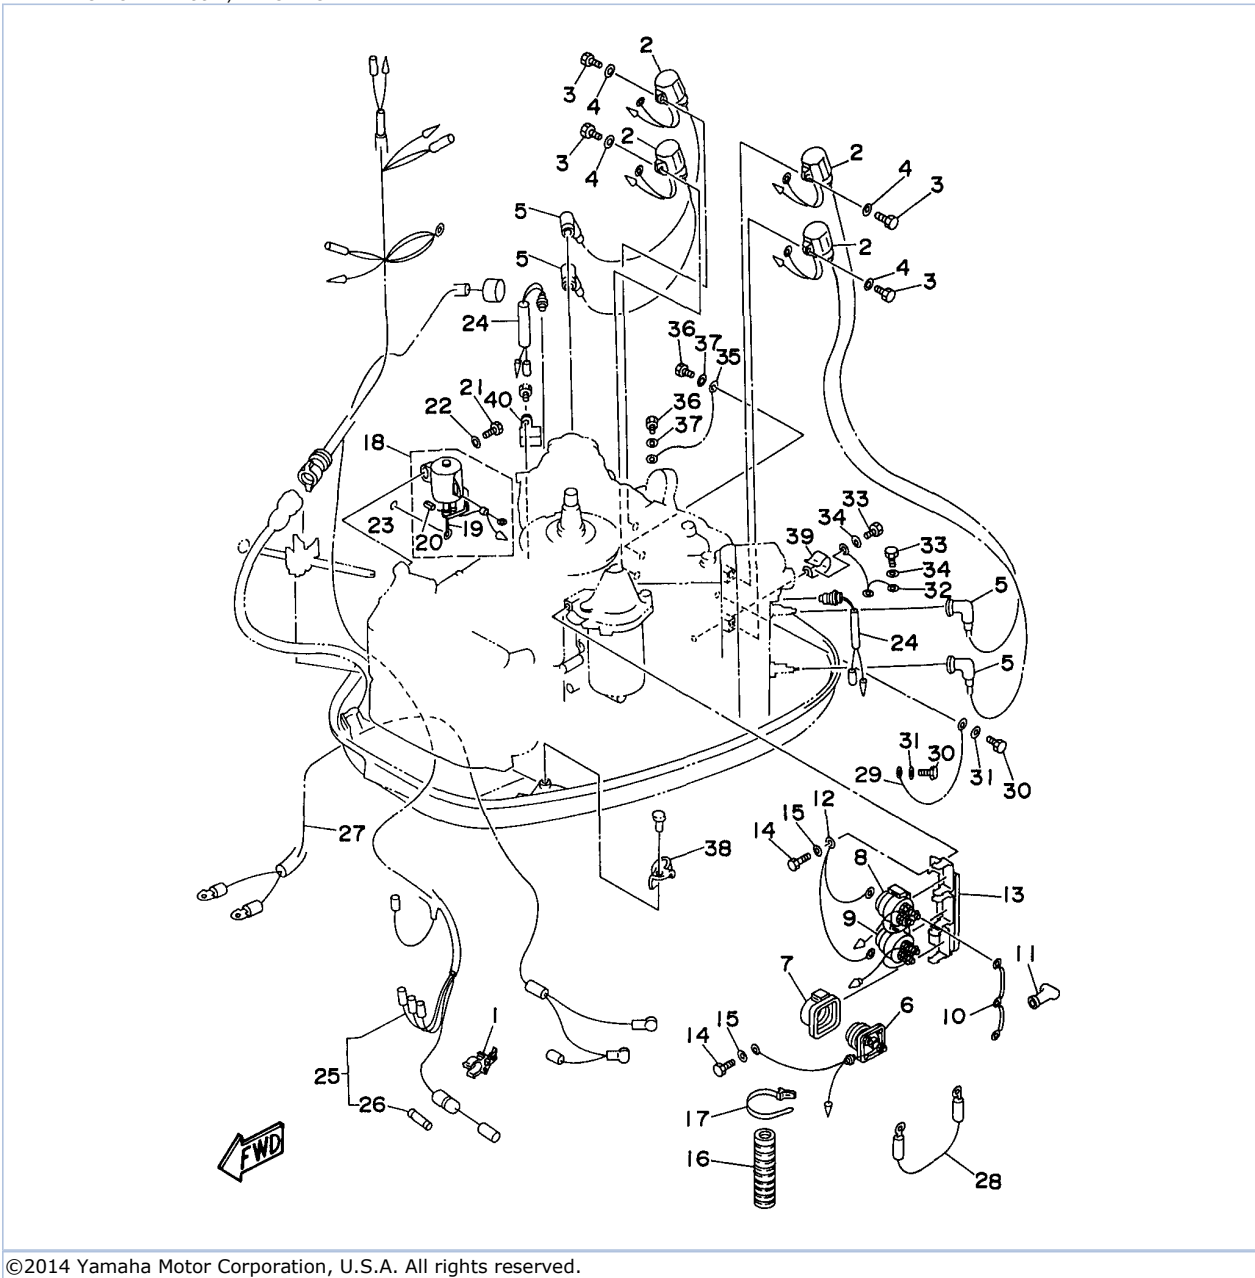

C115TXRV 1997 / ELECTRICAL 2

©2014 Yamaha Motor Corporation, U.S.A. All rights reserved.

Part List

C115TXRV 1997 / ELECTRICAL 2

REF - NO	PART NUMBER	PART NAME	QUANTITY	REMARKS
1	6G5-82152-00-00	HOLDER, FUSE	1	
2	6R3-85570-01-00	IGNITION COIL ASSY	4	
3	97095-06020-00	BOLT	4	
4	92990-06600-00	WASHER, PLATE	4	
5	663-82370-01-00	PLUG CAP ASSY	4	
6	61A-81941-00-00	STARTER RELAY ASSY	1	
7	689-81952-10-00	HOLDER, RELAY	1	
8	6E5-81950-00-00	RELAY ASSY	1	
9	6E5-8195A-00-00	RELAY ASSY	1	
10	6G5-87149-10-00	CONNECTOR	1	
11	6G5-82119-00-00	COVER, LEAD WIRE	2	
12	6E5-82116-00-00	WIRE, MINUS LEAD	1	
13	6E5-81948-22-00	BRACKET	1	
14	97095-06016-00	BOLT	2	
15	92990-06600-00	WASHER, PLATE	2	
16	6N7-83557-00-00	TUBE (I.DIA:22MM)	1	
17	90465-13M36-00	CLAMP	1	
18	6E5-86110-02-00	SOLENOID	1	
19	6E5-86116-01-00	.WIRE, PULL	1	
20	91609-30010-00	.PIN, SPRING	1	
21	97095-06016-00	BOLT	2	
22	92990-06600-00	WASHER, PLATE	2	
23	93210-03261-00	O-RING	1	
24	688-82560-10-00	THERMO SWITCH ASSY	2	
25	6E5-82590-04-00	WIRE HARNESS ASSEMBLY	1	
26	682-82151-00-00	.FUSE (12V-20A)	1	
27	6E5-82105-12-00	BATTERY CABLE	1	
28	6E5-82117-00-00	WIRE, LEAD	1	
29	6R3-82519-00-00	WIRE, EARTH LEAD	1	
30	97095-06012-00	BOLT	2	
31	92990-06600-00	WASHER, PLATE	2	
32	6E5-82531-00-00	WIRE, LEAD	1	
33	97095-06012-00	BOLT	2	
34	92990-06600-00	WASHER, PLATE	2	
35	662-82519-00-00	WIRE, EARTH LEAD	1	
36	97095-06012-00	BOLT	2	
37	92990-06600-00	WASHER, PLATE	2	
38	90465-12M25-00	CLAMP	1	
39	90465-08M33-00	CLAMP	1	
40	90465-10M14-00	CLAMP	1	

Part Notes

C115TXRV 1997 / ELECTRICAL 2

PART NUMBER	NOTE TEXT
92990-06600-00	OEM: This part number is among the Top 100 Most Popular Marine Maintenance Parts as of March 2014.
92990-06600-00	OEM: This part number is among the Top 100 Most Popular Marine Maintenance Parts as of March 2014.
92990-06600-00	OEM: This part number is among the Top 100 Most Popular Marine Maintenance Parts as of March 2014.
92990-06600-00	OEM: This part number is among the Top 100 Most Popular Marine Maintenance Parts as of March 2014.
92990-06600-00	OEM: This part number is among the Top 100 Most Popular Marine Maintenance Parts as of March 2014.