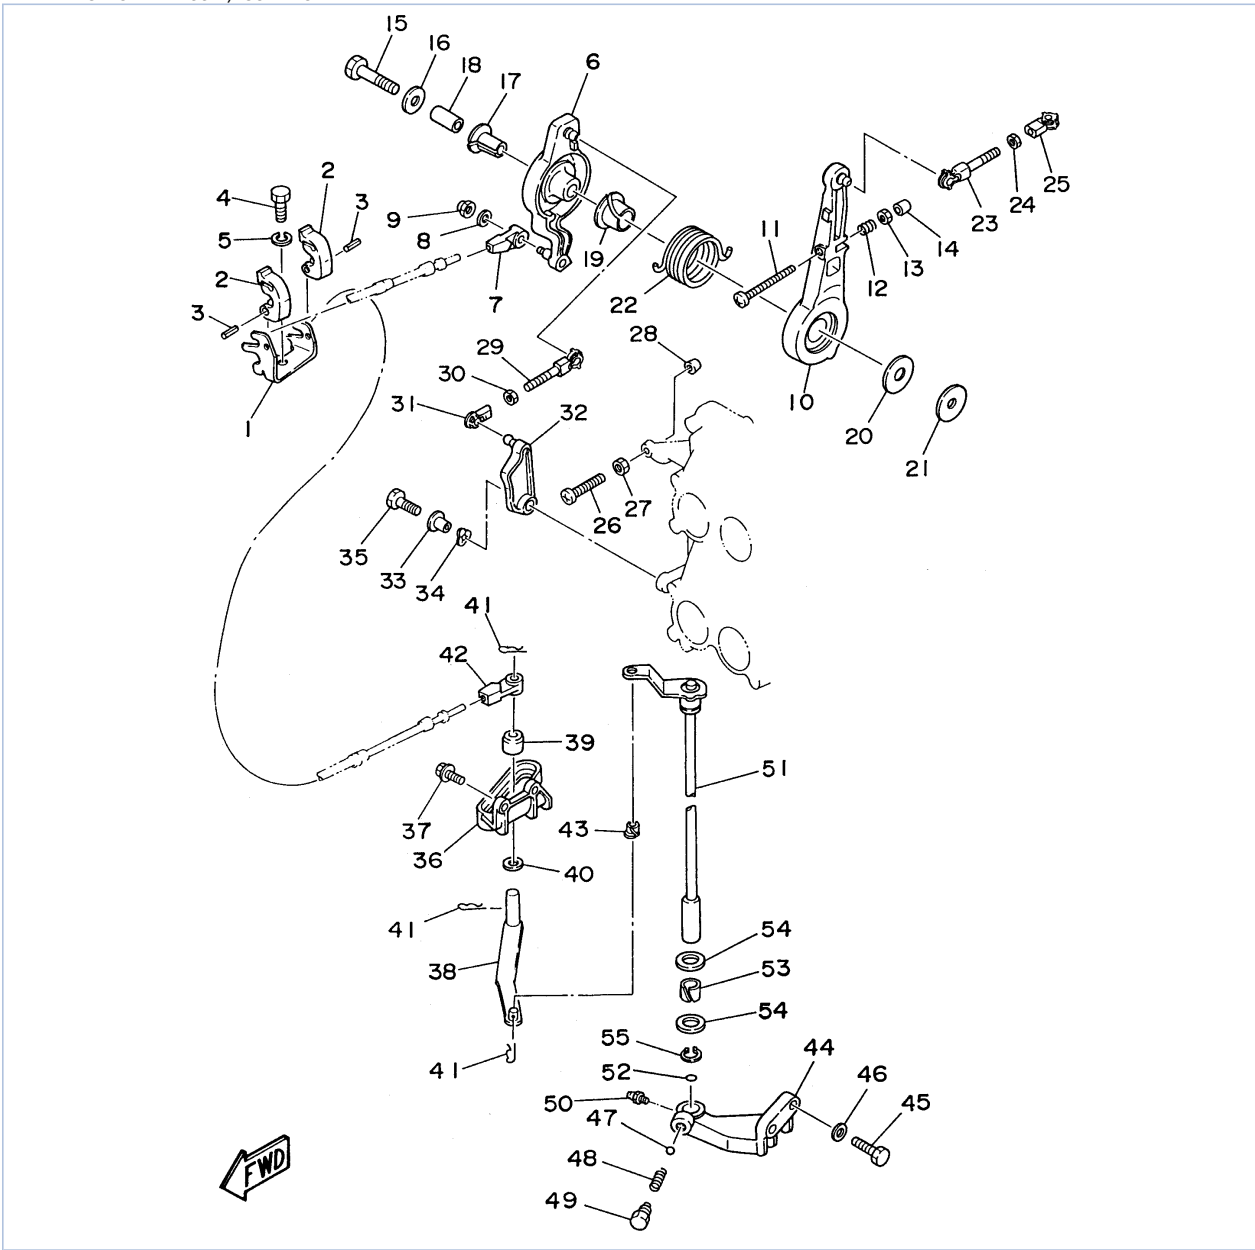

C115TXRV 1997 / CONTROL

©2014 Yamaha Motor Corporation, U.S.A. All rights reserved.

Part List

C115TXRV 1997 / CONTROL

REF - NO	PART NUMBER	PART NAME	QUANTITY	REMARKS
1	6E5-48531-00-00	BRACKET, REMOTE CONTROL 1	1	
2	6E5-48538-00-00	CLAMP, CABLE	2	
3	91690-30012-00	.PIN, SPRING	2	
4	97095-08020-00	BOLT	1	
5	92990-08100-00	WASHER, SPRING	1	
6	6E5-41632-02-94	LEVER, MAGNETO CONTROL	1	
7	6E5-48344-00-00	CABLE END, REMOTE CONTROL	1	
8	92990-06200-00	WASHER, PLAIN	1	
9	90185-06M07-00	NUT, SELF-LOCKING	1	
10	6E5-41631-01-94	LEVER, MAGNETO CONTROL	1	
11	90157-06M11-00	SCREW, PAN HEAD	1	
12	90501-16M12-00	SPRING, COMPRESSION	1	
13	95380-06600-00	NUT, HEXAGON	1	
14	688-44194-00-00	CAP	1	
15	97013-08045-00	BOLT	1	
16	90201-08M54-00	WASHER, PLATE	1	
17	90386-12089-00	BUSH	1	
18	90387-08M16-00	COLLAR	1	
19	90386-22M13-00	BUSH	1	
20	90202-12092-00	WASHER, PLATE	1	
21	90201-08M13-00	WASHER, PLATE	1	
22	90508-29M12-00	SPRING, TORSION	1	
23	6E5-41636-01-00	ROD, MAGNETO CONTROL	1	
24	95380-05600-00	NUT	1	
25	6H1-41237-00-00	JOINT, LINK	1	
26	90157-06M11-00	SCREW, PAN HEAD	1	
27	95380-06600-00	NUT, HEXAGON	1	
28	688-44194-00-00	CAP	1	
29	688-41636-00-00	ROD, MAGNETO CONTROL	1	
30	95380-05600-00	NUT	1	
31	6H1-41237-00-00	JOINT, LINK	1	
32	6E5-41213-00-00	CAM, ACCEL.	1	
33	90387-06M29-00	COLLAR	1	
34	90206-10M04-00	WASHER, WAVE	1	
35	97095-06025-00	BOLT	1	
36	6E5-44117-00-94	BRACKET	1	
37	97595-06520-00	BOLT, WITH WASHER	2	
38	6E5-44121-01-00	LEVER, SHIFT ROD	1	
39	6E5-44122-00-00	BUSHING, SHIFT ROD LEVER	1	
40	90202-08M20-00	WASHER, PLATE	1	
41	90468-18008-00	CLIP	3	
42	6E5-48344-00-00	CABLE END, REMOTE CONTROL	1	
43	90386-06M12-00	BUSH	1	
44	6E5-44118-01-94	BRACKET	1	
45	97013-08030-00	BOLT	2	
46	92990-08600-00	..WASHER, PLATE	2	
47	93501-04M02-00	BALL	1	
48	90501-12082-00	SPRING, COMPRESSION	1	
49	648-42715-00-00	BUSHING	1	
50	93700-06M03-00	NIPPLE, GREASE	1	
51	6E5-44120-03-00	HANDLE GEAR SHIFT ASSY	1	UR LONG