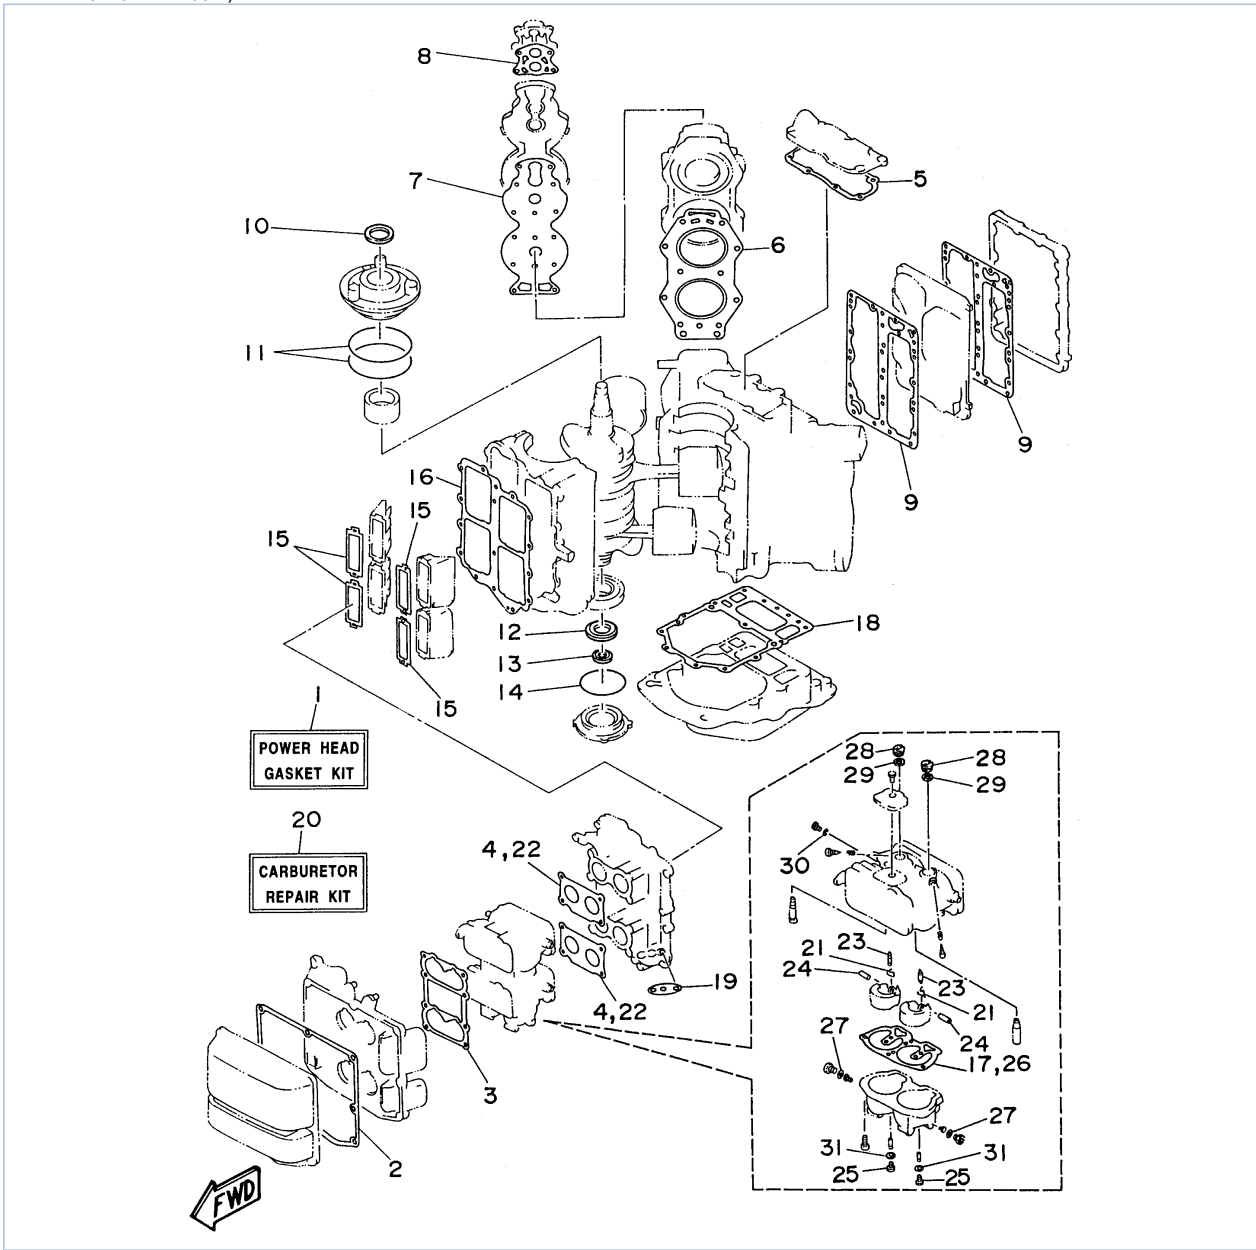

C115TXRV 1997 / REPAIR KIT 1

©2014 Yamaha Motor Corporation, U.S.A. All rights reserved.

Part List

C115TXRV 1997 / REPAIR KIT 1

REF - NO	PART NUMBER	PART NAME	QUANTITY	REMARKS
1	6F3-W0001-05-00	POWER HEAD GASKET KIT	1	
2	6E5-14416-A1-00	.GASKET, AIR CLEANER	1	
3	6E5-14483-A1-00	.GASKET	1	
4	6E5-14198-A2-00	.GASKET	2	
5	6E5-11381-A2-00	.GASKET 1	1	
6	6E5-11181-A1-00	.GASKET, CYLINDER HEAD 1	2	
7	6E5-11193-A0-00	.GASKET, HEAD COVER 1	2	
8	688-12414-A1-00	.GASKET, COVER	2	
9	6E5-41112-A1-00	.GASKET, EXHAUST INNER COVER	2	
10	93102-40M38-00	.OIL SEAL	1	
11	93211-04384-00	.O-RING	2	
12	93102-35M13-00	.OIL SEAL	1	
13	93101-22M15-00	.OIL SEAL	1	
14	93210-74M35-00	.O-RING	1	
15	6E5-13621-A1-00	.GASKET, VALVE SEAT	4	
16	6E5-13645-A1-00	.GASKET, MANIFOLD 1	1	
17	64D-14384-00-00	.GASKET, FLOAT CHAMBER	2	
18	6G5-45113-A1-00	.GASKET, UPPER CASING	1	
19	650-24431-A0-00	.GASKET, FUEL PUMP 1	1	
20	6E5-W0093-09-00	CARBURETOR REPAIR KIT	1	
21	6E5-14159-00-00	.CLIP	2	
22	6E5-14198-A2-00	.GASKET	1	
23	6E5-14546-00-00	.VALVE, NEEDLE	2	
24	6E5-14386-02-00	.PIN, FLOAT	2	
25	64D-14394-00-00	.VALVE, DRAIN	2	
26	64D-14384-01-00	..GASKET, FLOAT CHAMBER	1	
27	6E5-14398-00-00	.GASKET	2	
28	6E5-14328-01-00	.PLUG	2	
29	6E5-14979-00-00	.GASKET	2	
30	6J8-14995-00-00	..GASKET	1	
31	61U-14959-00-00	.GASKET	2	

Part Notes

C115TXRV 1997 / REPAIR KIT 1

PART NUMBER		NOTE TEXT
688-12414-A1-00		OEM: This part number is among the Top 100 Most Popular Marine Maintenance Parts as of March 2014.
93211-04384-00		OEM: This part number is among the Top 100 Most Popular Marine Maintenance Parts as of March 2014.
650-24431-A0-00		OEM: This part number is among the Top 100 Most Popular Marine Maintenance Parts as of March 2014.

©2014 Yamaha Motor Corporation, U.S.A. All rights reserved.