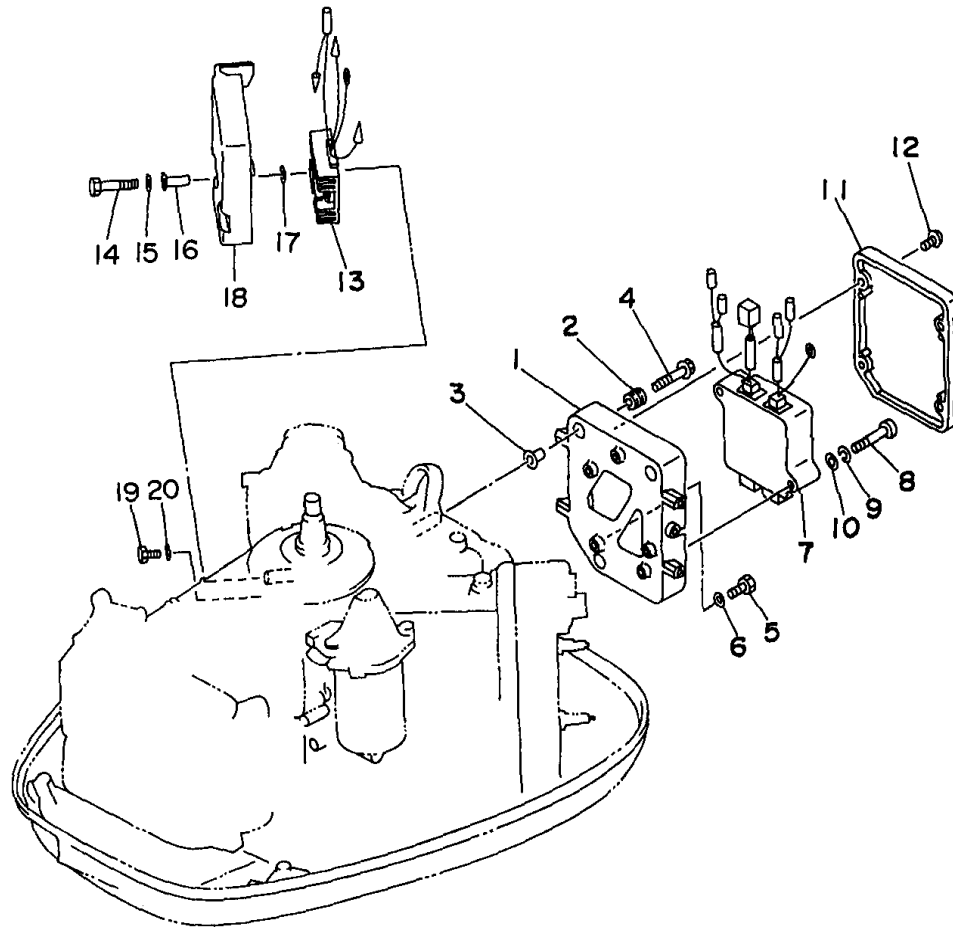

C115TXRV 1997 / ELECTRICAL 1

©2014 Yamaha Motor Corporation, U.S.A. All rights reserved.

Part List

C115TXRV 1997 / ELECTRICAL 1

REF - NO	PART NUMBER	PART NAME	QUANTITY	REMARKS
1	6N7-85542-01-00	BRACKET	1	
2	6A0-82317-00-00	DAMPER, IGNITION COIL	3	
3	624-42542-00-00	PIPE	3	
4	90119-06M59-00	BOLT, WITH WASHER	3	
5	97095-06012-00	BOLT	1	
6	92990-06600-00	WASHER, PLATE	1	
7	6E5-85540-00-00	C.D.I. UNIT ASSEMBLY	1	
8	98580-06540-00	SCREW, PAN HEAD	2	
9	92995-06100-00	WASHER, SPRING	2	
10	92990-06600-00	WASHER, PLATE	2	
11	6N7-85537-00-00	COVER	1	
12	90159-06M11-00	SCREW, WITH WASHER	4	
13	6H0-81960-00-00	RECTIFIER & REGULATOR ASSEMBLY	1	
14	97013-06045-00	BOLT	2	
15	92990-06600-00	WASHER, PLATE	2	
16	90387-06M77-00	COLLAR	2	
17	90201-06M05-00	WASHER, PLATE	2	
18	6E5-81961-00-00	COVER	1	
19	97095-06012-00	BOLT	1	
20	92990-06600-00	WASHER, PLATE	1	

Part Notes

C115TXRV 1997 / ELECTRICAL 1

PART NUMBER		NOTE TEXT
92990-06600-00		OEM: This part number is among the Top 100 Most Popular Marine Maintenance Parts as of March 2014.
92990-06600-00		OEM: This part number is among the Top 100 Most Popular Marine Maintenance Parts as of March 2014.
92990-06600-00		OEM: This part number is among the Top 100 Most Popular Marine Maintenance Parts as of March 2014.
92990-06600-00		OEM: This part number is among the Top 100 Most Popular Marine Maintenance Parts as of March 2014.

©2014 Yamaha Motor Corporation, U.S.A. All rights reserved.