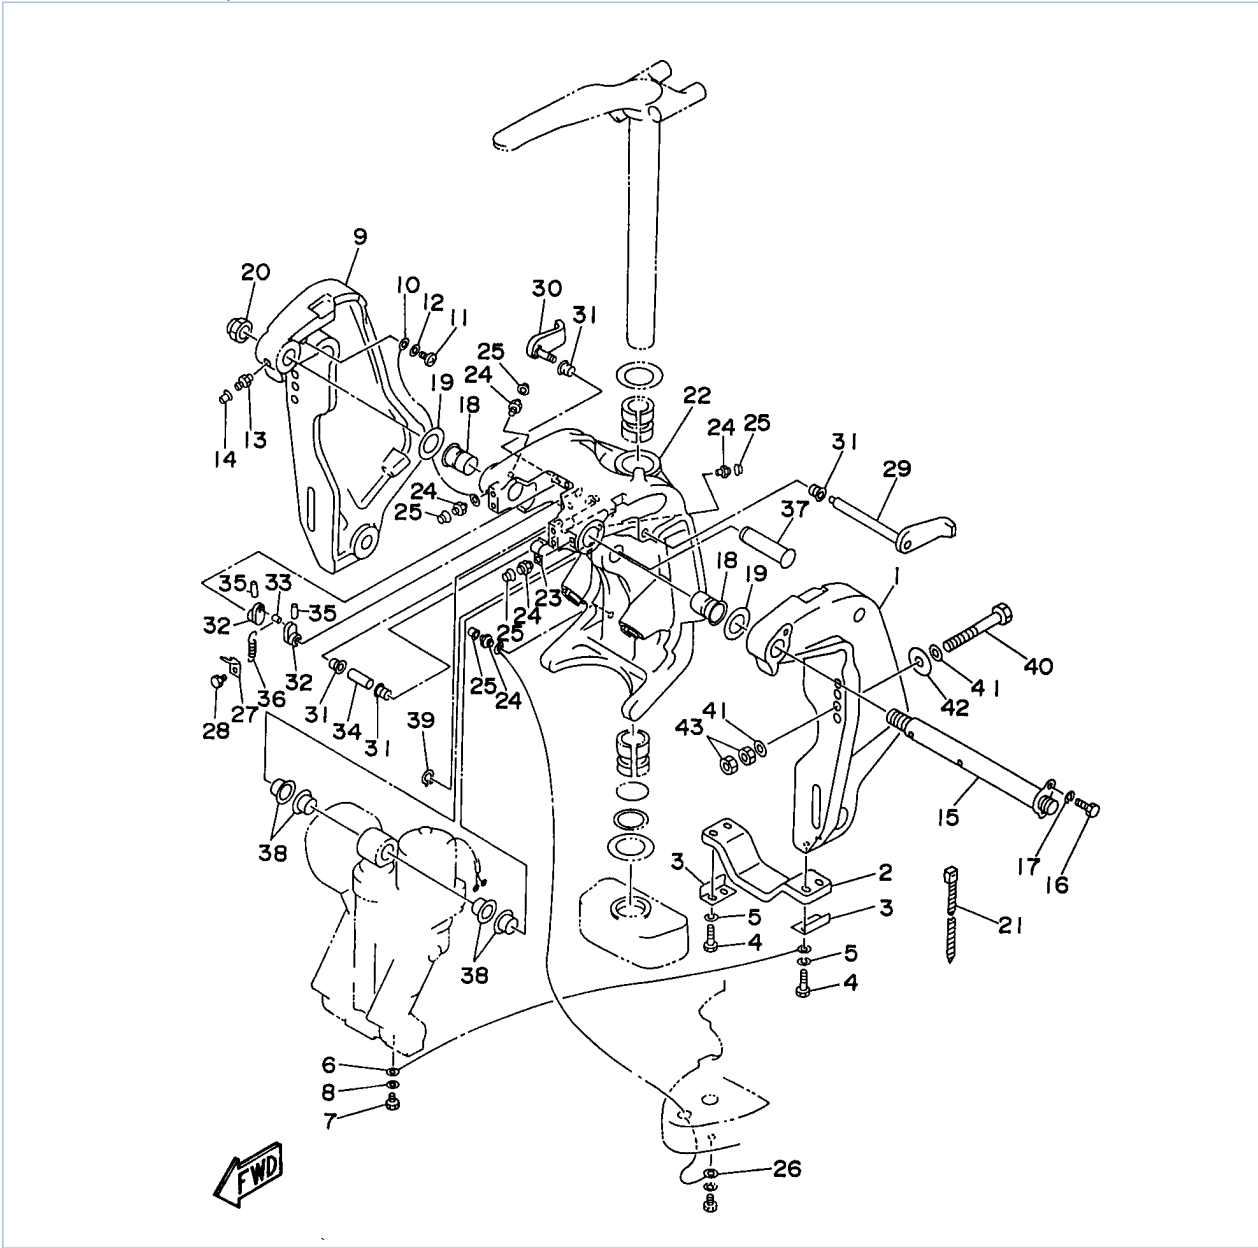

C115TXRV 1997 / BRACKET 1

©2014 Yamaha Motor Corporation, U.S.A. All rights reserved.

Part List

C115TXRV 1997 / BRACKET 1

REF - NO	PART NUMBER	PART NAME	QUANTITY	REMARKS
1	64E-43111-00-8D	BRACKET, CLAMP	1	
2	6G5-45251-01-00	ANODE	1	
3	6G5-44526-00-00	PLATE	2	
4	97095-06030-00	BOLT	4	
5	92995-06100-00	WASHER, SPRING	4	
6	6E5-82148-00-00	WIRE, LEAD 4	1	
7	97095-06010-00	BOLT	1	
8	92990-06600-00	WASHER, PLATE	1	
9	64E-43112-00-8D	BRACKET, CLAMP	1	
10	6E5-82148-00-00	WIRE, LEAD 4	1	
11	98580-06012-00	SCREW, PAN HEAD	1	
12	92990-06600-00	WASHER, PLATE	1	
13	93700-06M03-00	NIPPLE, GREASE	1	
14	663-45119-00-00	CAP, GREASE NIPPLE	1	AP
15	64E-43131-00-00	BOLT, CLAMP BRACKET	1	
16	97095-08020-00	BOLT	1	
17	92990-08100-00	WASHER, SPRING	1	
18	90386-25M31-00	BUSH	2	
19	90201-26M59-00	WASHER, PLATE	2	
20	90185-22M11-00	NUT, SELF-LOCKING	1	
21	90465-11M10-00	CLAMP	1	
22	64E-43311-20-8D	BRACKET, SWIVEL 1	1	UR ULTRA LONG
22	64E-43311-10-8D	BRACKET, SWIVEL 1	1	UR LONG
23	90465-08M63-00	CLAMP	1	
24	93700-06M03-00	NIPPLE, GREASE	5	
25	663-45119-00-00	CAP, GREASE NIPPLE	5	AP
26	6E5-82147-00-00	WIRE, LEAD 5	1	UR LONG
27	6G5-43144-00-00	HOOK, SPRING	1	
28	97095-06010-00	BOLT	1	
29	6G5-43181-02-00	LEVER, TILT STOP 1	1	
30	6G5-43185-02-00	LEVER, TILT STOP 2	1	
31	90386-10M16-00	BUSH	4	
32	6G5-43148-00-00	COLLAR, DISTANCE	2	
33	90249-06M19-00	PIN	1	
34	90387-10M05-00	COLLAR	1	
35	91690-30020-00	PIN, SPRING	2	
36	90506-14M24-00	SPRING, TENSION	1	
37	64E-43126-00-00	PIN, UPPER SHOCK MOUNT	1	
38	90386-22M98-00	BUSH	4	
39	93410-22M11-00	CIRCLIP	1	
40	90101-12M03-00	BOLT (L:115MM)	4	UR
41	90201-13M01-00	WASHER, PLATE	8	
42	90201-12M05-00	WASHER, PLATE	4	
43	95380-12600-00	NUT	8	

Part Notes

C115TXRV 1997 / BRACKET 1

PART NUMBER		NOTE TEXT
92990-06600-00		OEM: This part number is among the Top 100 Most Popular Marine Maintenance Parts as of March 2014.
92990-06600-00		OEM: This part number is among the Top 100 Most Popular Marine Maintenance Parts as of March 2014.

©2014 Yamaha Motor Corporation, U.S.A. All rights reserved.