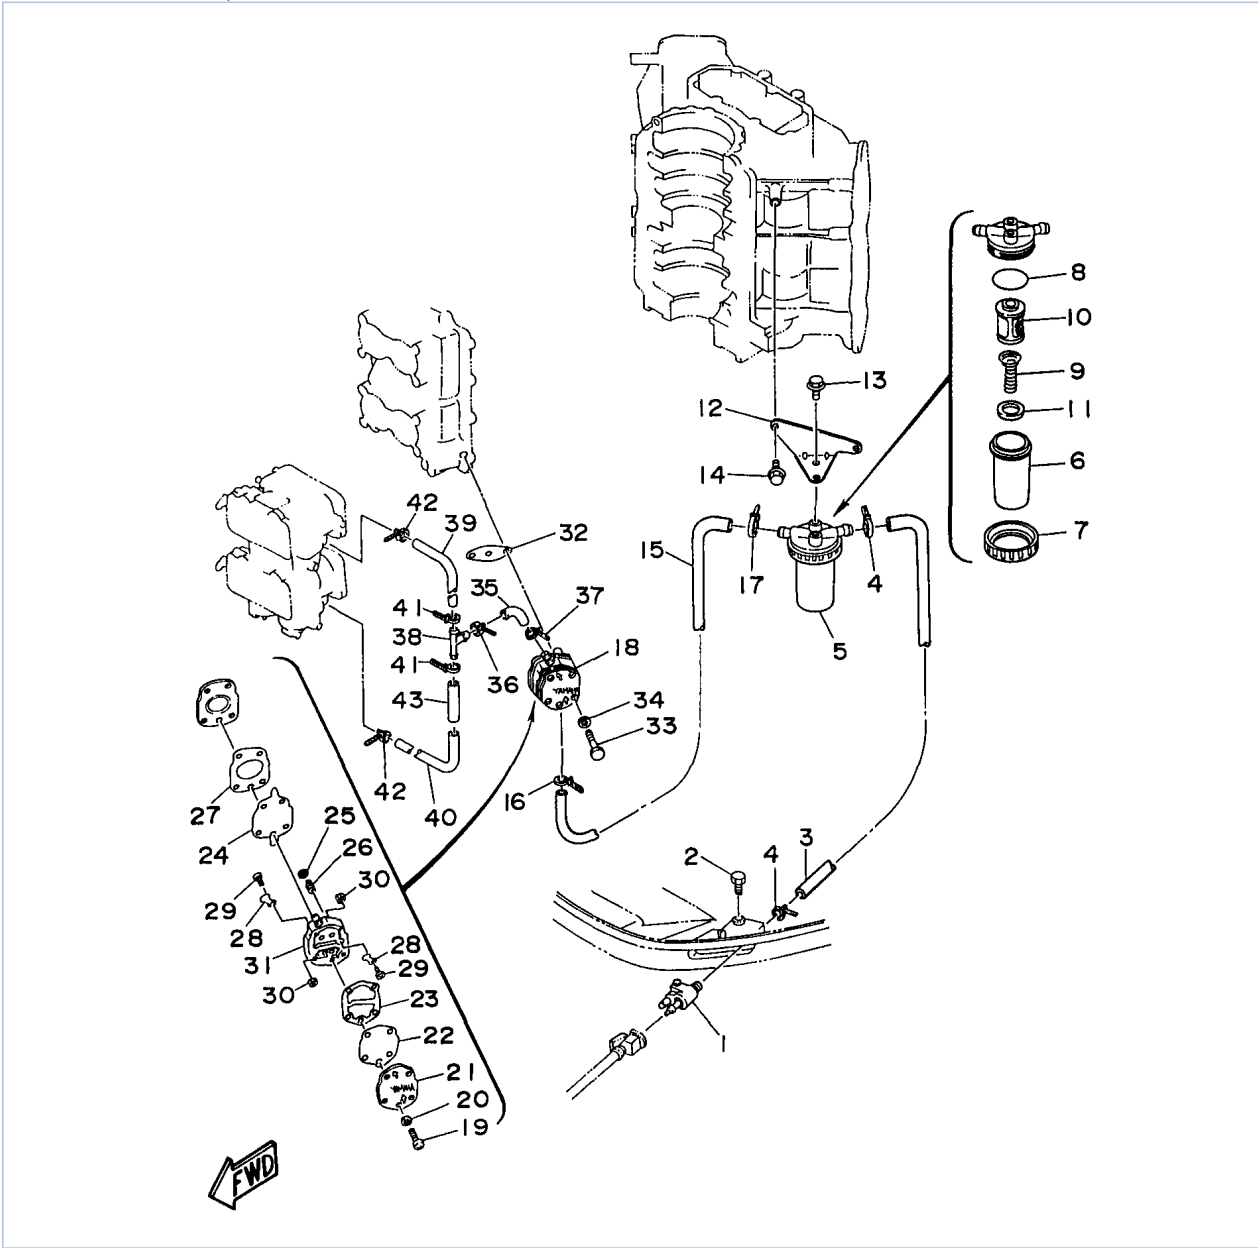

C115TXRV 1997 / FUEL

©2014 Yamaha Motor Corporation, U.S.A. All rights reserved.

Part List

C115TXRV 1997 / FUEL

REF - NO	PART NUMBER	PART NAME	QUANTITY	REMARKS
1	6E5-24304-10-00	FUEL PIPE JOINT COMP 1	1	
2	97095-06028-00	BOLT	1	
3	61U-24313-00-00	PIPE 3	1	
4	90465-11M10-00	CLAMP	2	
5	61A-24560-02-00	FILTER ASSEMBLY	1	
6	61A-24521-00-00	.CUP, FILTER	1	
7	61A-24531-00-00	.NUT	1	
8	61A-24564-00-00	.O-RING	1	
9	61A-24577-01-00	.SPRING	1	
10	61A-24563-00-00	.ELEMENT, FILTER	1	
11	61A-24469-00-00	.FLOAT, WATER LEVEL	1	
12	61U-24566-00-00	BRACKET, FILTER	1	
13	97595-06416-00	BOLT, WITH WASHER	2	
14	97595-06414-00	BOLT, WITH WASHER	2	
15	61U-24314-00-00	PIPE 4	1	
16	90465-11M10-00	CLAMP	1	
17	90465-11M10-00	CLAMP	1	
18	6E5-24410-03-00	FUEL PUMP ASSY	1	
19	98580-05035-00	.SCREW, PAN HEAD	3	
20	92990-05600-00	.WASHER, PLATE	3	
21	6E5-24413-00-00	.BODY 2	1	
22	6E5-24471-00-00	.DIAPHRAGM	1	
23	6E5-24435-00-00	.GASKET, BODY 2	1	
24	6E5-24411-00-00	.DIAPHRAGM	1	
25	648-24424-00-00	.SEAT, SPRING	1	
26	6E5-24423-00-00	.SPRING, DIAPHRAGM	1	
27	6E5-24434-02-00	.GASKET, BODY	1	
28	6A0-24421-01-00	.VALVE, CHECK	4	
29	6A0-14325-00-00	.SCREW, PAN HEAD	4	
30	95380-03600-00	.NUT	4	
31	6E5-24412-02-00	.BODY 1	1	
32	650-24431-A0-00	GASKET, FUEL PUMP 1	1	
33	97095-06050-00	BOLT	2	
34	92990-06600-00	WASHER, PLATE	2	
35	6G5-24316-10-00	PIPE 6	1	
36	90465-11M10-00	CLAMP	1	
37	90465-11M10-00	CLAMP	1	
38	6E5-24376-10-00	PIPE, JOINT 1	1	
39	6G5-24318-10-00	PIPE, OVERFLOW	1	
40	6G5-24319-10-00	PIPE, OIL	1	
41	90465-11M10-00	CLAMP	2	
42	90465-11M10-00	CLAMP	2	
43	90446-15M07-00	HOSE (L60)	1	