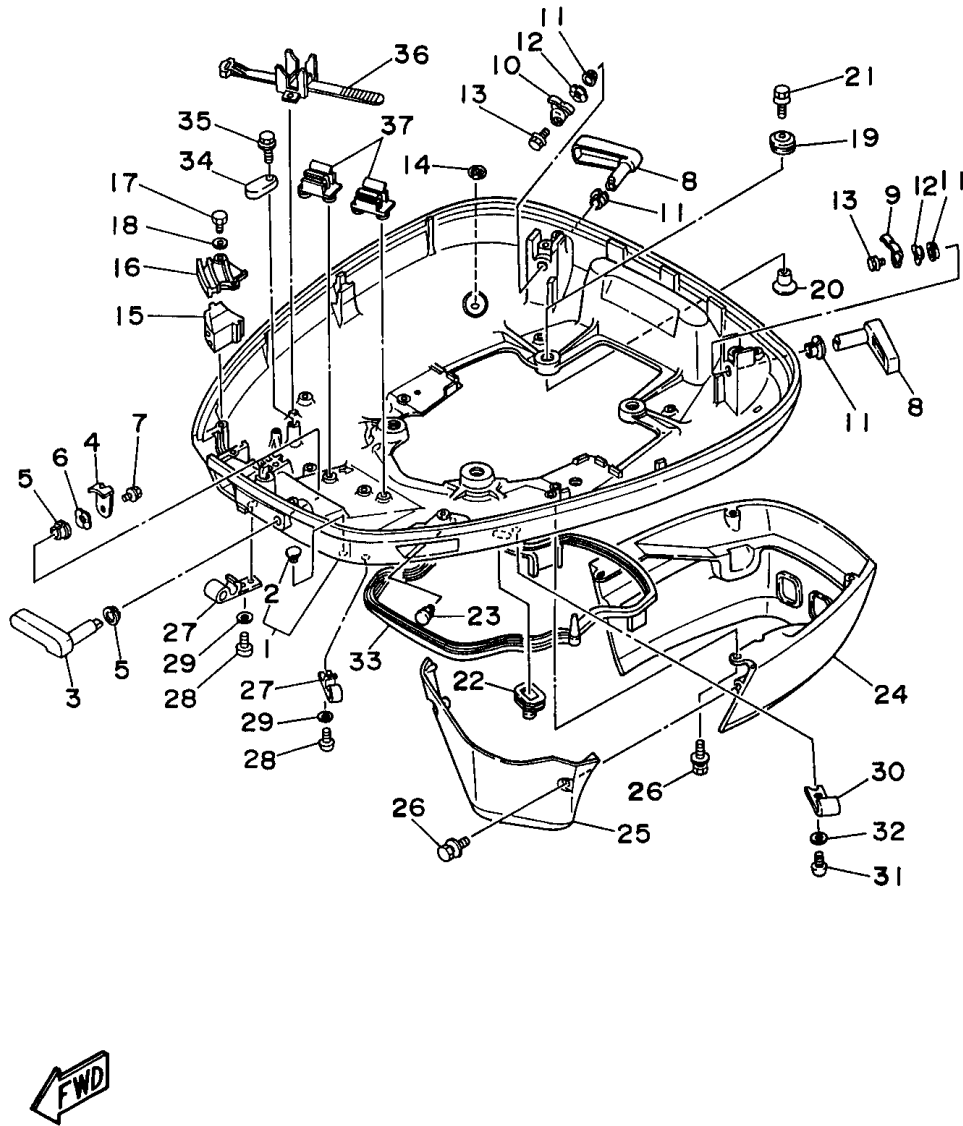

C115TXRV 1997 / BOTTOM COWLING

©2014 Yamaha Motor Corporation, U.S.A. All rights reserved.

Part List

C115TXRV 1997 / BOTTOM COWLING

REF - NO	PART NUMBER	PART NAME	QUANTITY	REMARKS
1	6E5-W4271-05-4D	COWLING, BOTTOM	1	
2	6H4-42748-00-00	.GROMMET	1	
3	688-42815-01-4D	LEVER, CLAMP	1	
4	688-42816-00-00	LEVER, CLAMP 2	1	
5	90386-13M38-00	BUSH	2	
6	90206-13M10-00	WASHER, WAVE	1	
7	90119-06M09-00	BOLT, WITH WASHER	1	
8	6E5-42817-01-4D	LEVER, CLAMP	2	
9	6G5-42816-00-00	LEVER, CLAMP	1	
10	6E5-42816-01-00	LEVER, CLAMP	1	
11	90386-13M38-00	BUSH	4	
12	90206-13M10-00	WASHER, WAVE	2	
13	90119-06M09-00	BOLT, WITH WASHER	2	
14	6E5-44391-00-00	NIPPLE, HOSE	1	
15	6E5-42725-00-00	GROMMET	1	
16	6E5-42738-01-5B	PLATE, FITTING	1	
17	97095-06016-00	BOLT	2	
18	92990-06600-00	WASHER, PLATE	2	
19	90480-22M15-00	GROMMET	4	
20	90387-08M37-00	COLLAR	4	
21	90119-08M22-00	BOLT, WITH WASHER	4	
22	688-42726-10-00	GROMMET	1	
23	90480-10M36-00	GROMMET	1	
24	6E5-42741-01-4D	APRON	1	
25	6E5-42771-01-4D	APRON	1	
26	97595-06520-00	BOLT, WITH WASHER	6	
27	6E5-24367-01-00	CLAMP, FUEL PIPE 2	2	
28	90157-06M01-00	SCREW, PAN HEAD	2	
29	92990-06600-00	WASHER, PLATE	2	
30	6E5-24367-10-00	CLAMP, FUEL PIPE 2	1	
31	90157-06M01-00	SCREW, PAN HEAD	1	
32	92990-06600-00	WASHER, PLATE	1	
33	6E5-42716-00-00	RUBBER, SEAL 1	1	
34	6E5-82588-00-00	PLATE	1	
35	97595-06520-00	BOLT, WITH WASHER	1	
36	688-82594-00-00	CLAMP	1	
37	6E5-82594-00-00	CLAMP	2	

Part Notes

C115TXRV 1997 / BOTTOM COWLING

PART NUMBER	NOTE TEXT
92990-06600-00	OEM: This part number is among the Top 100 Most Popular Marine Maintenance Parts as of March 2014.
92990-06600-00	OEM: This part number is among the Top 100 Most Popular Marine Maintenance Parts as of March 2014.
92990-06600-00	OEM: This part number is among the Top 100 Most Popular Marine Maintenance Parts as of March 2014.

©2014 Yamaha Motor Corporation, U.S.A. All rights reserved.