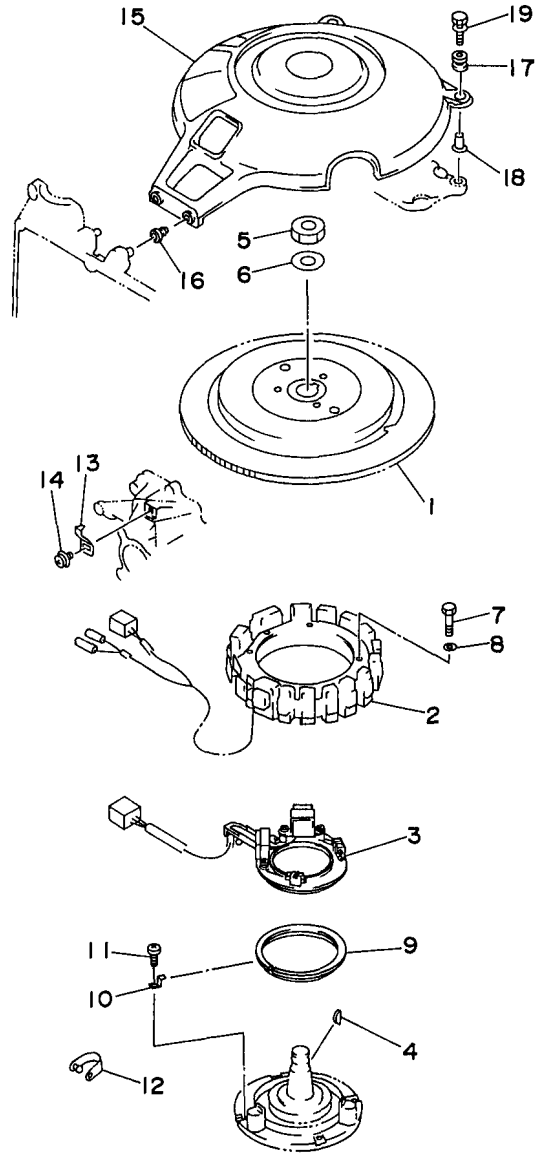

C115TXRV 1997 / MAGNETO

©2014 Yamaha Motor Corporation, U.S.A. All rights reserved.

Part List

C115TXRV 1997 / MAGNETO

REF - NO	PART NUMBER	PART NAME	QUANTITY	REMARKS
1	6E5-85550-00-00	ROTOR ASSEMBLY	1	
2	6E5-85510-00-00	STATOR ASSEMBLY	1	
3	6E5-85580-00-00	COIL, PULSER	1	
4	90280-05049-00	KEY, WOODRUFF	1	
5	90201-21M18-00	WASHER, PLATE	1	
6	90170-20137-00	NUT	1	
7	97013-06060-00	BOLT	3	
8	92990-06600-00	WASHER, PLATE	3	
9	688-41611-00-00	RETAINER, MAGNETO BASE	1	
10	688-41612-00-00	RETAINER, MAGNETO BASE	4	
11	97880-06018-00	SCREW, PAN HEAD	4	
12	90464-12M00-00	CLAMP	1	
13	6E5-81332-00-00	PLATE, TIMING	1	
14	97985-06210-00	SCREW, WITH WASHER	1	
15	6E5-81337-01-00	COVER, FLYWHEEL	1	
16	6G5-82317-00-00	DAMPER, IGNITION COIL	2	
17	6A0-82317-00-00	DAMPER, IGNITION COIL	2	
18	624-42542-00-00	PIPE	2	
19	90119-06M59-00	BOLT, WITH WASHER	2	

Part Notes

C115TXRV 1997 / MAGNETO

PART NUMBER	NOTE TEXT
92990-06600-00	OEM: This part number is among the Top 100 Most Popular Marine Maintenance Parts as of March 2014.

©2014 Yamaha Motor Corporation, U.S.A. All rights reserved.