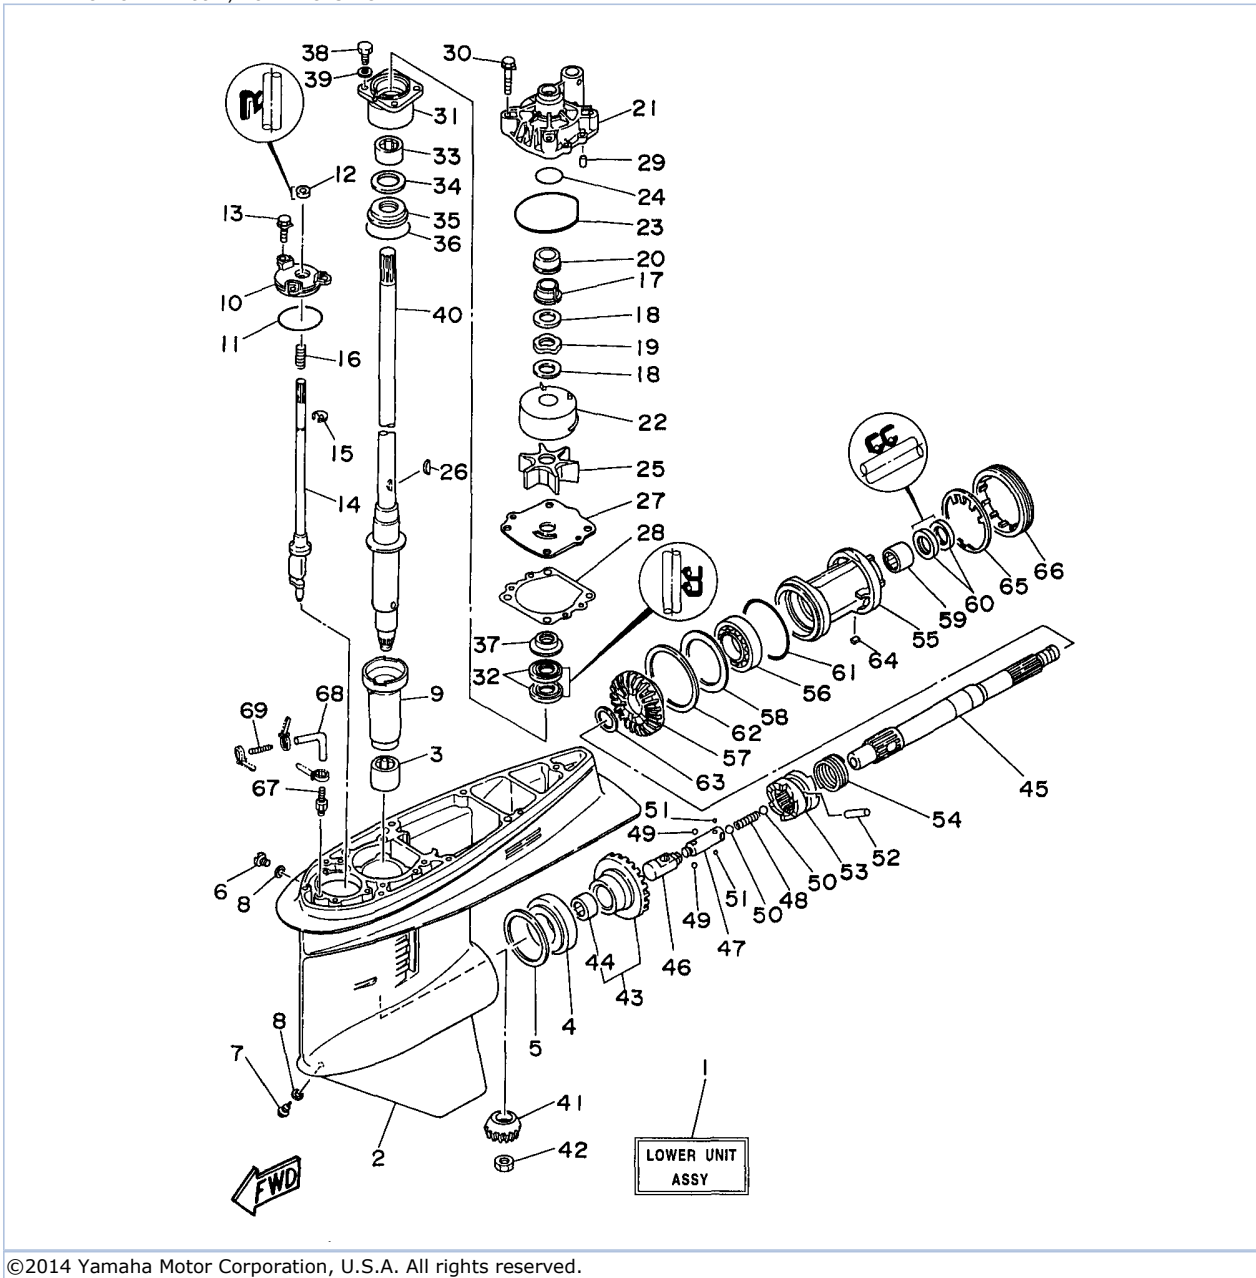

C115TXRV 1997 / LOWER CASING DRIVE 1

©2014 Yamaha Motor Corporation, U.S.A. All rights reserved.

Part List

C115TXRV 1997 / LOWER CASING DRIVE 1

REF - NO	PART NUMBER	PART NAME	QUANTITY	REMARKS
1	6E5-45300-25-8D	LOWER UNIT ASSEMBLY	1	ULTRA LONG
1	6E5-45300-15-8D	LOWER UNIT ASSEMBLY	1	LONG
2	6E5-45301-03-8D	CASING, LOWER	1	
3	93315-628U9-00	BEARING	1	
4	93332-000U7-00	BEARING	1	
5	6E5-45567-01-30	SHIM (T:0.30MM)	1	UR
5	6E5-45567-01-12	SHIM (T:0.12MM)	1	UR
5	6E5-45567-01-50	SHIM (T:0.50MM)	1	UR
5	6E5-45567-01-40	SHIM (T:0.40MM)	1	UR
5	6E5-45567-01-18	SHIM (T:0.18MM)	1	UR
5	6E5-45567-01-10	SHIM (T:0.10MM)	1	UR
5	6E5-45567-01-15	SHIM (T:0.15MM)	1	UR
6	90340-08M04-00	PLUG, STRAIGHT SCREW	1	
7	688-45341-00-00	PLUG, DRAIN	1	
8	90430-08020-00	.GASKET	2	
9	6E5-45536-00-00	SLEEVE, DRIVE SHAFT	1	
10	6E5-45321-00-00	PLATE	1	
11	93210-58677-00	O-RING	1	
12	93106-09014-00	.OIL SEAL	1	
13	90119-06M10-00	BOLT, WITH WASHER	3	
14	6E5-44150-01-00	SHIFT CAM ASSEMBLY	1	
15	99001-08600-00	CIRCLIP	1	
16	90501-11M10-00	SPRING, COMPRESSION	1	
17	61A-45538-00-00	SPACER 1	1	
18	90201-22M01-00	WASHER, PLATE	2	
19	90206-22M19-00	WASHER, WAVE	1	
20	61A-45527-00-00	COLLAR, DRIVE SHAFT	1	
21	61A-44311-01-00	HOUSING, WATER PUMP	1	
22	61A-44322-01-00	INSERT, CARTRIDGE	1	
23	93210-86M38-00	.O-RING	1	
24	93210-37M67-00	O-RING	1	
25	6E5-44352-00-00	IMPELLER	1	
26	90280-04M05-00	.KEY, WOODRUFF	1	
27	6E5-44323-00-00	OUTER PLATE, CARTRIDGE	1	
28	6E5-44315-A0-00	.GASKET, WATER PUMP	1	
29	93606-12019-00	.PIN, DOWEL	2	
30	90119-08M14-00	.BOLT, WITH WASHER	4	
31	6E5-45331-00-94	HOUSING, BEARING	1	
32	93101-28M16-00	.OIL SEAL	2	
33	93315-430V5-00	.BEARING	1	
34	6E5-45587-01-12	SHIM (T:0.12MM)	1	UR
34	6E5-45587-01-30	SHIM (T:0.30MM)	1	UR
34	6E5-45587-01-50	SHIM (T:0.50MM)	1	UR
34	6E5-45587-01-10	SHIM (T:0.10MM)	1	UR
34	6E5-45587-01-15	SHIM (T:0.15MM)	1	UR
34	6E5-45587-01-18	SHIM (T:0.18MM)	1	UR
34	6E5-45587-01-40	SHIM (T:0.40MM)	1	UR
35	93341-930U0-00	BEARING, THRUST	1	
36	93210-54534-00	O-RING	1	
37	6E5-45344-00-00	COVER, OIL SEAL	1	
38	97095-08025-00	BOLT	4	
39	92990-08600-00	..WASHER, PLATE	4	
40	6E5-45501-01-00	DRIVE SHAFT COMP.	1	UR LONG