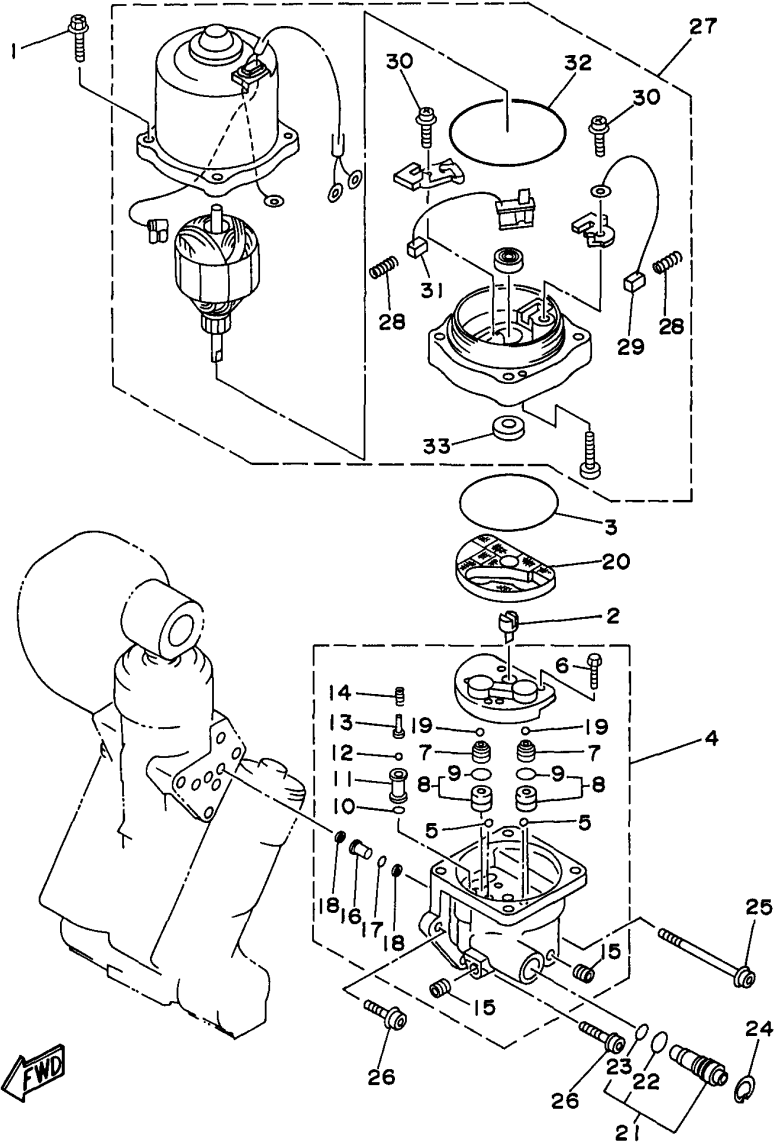

C115TXRV 1997 / POWER TRIM TILT ASSEMBLY 2

©2014 Yamaha Motor Corporation, U.S.A. All rights reserved.

Part List

C115TXRV 1997 / POWER TRIM TILT ASSEMBLY 2

REF - NO	PART NUMBER	PART NAME	QUANTITY	REMARKS
1	64E-4388E-10-00	BOLT ,SCREW (L:14MM)	4	
2	64E-43831-00-00	CONNECTOR, SHAFT	1	
3	64E-43868-00-00	O-RING	1	
4	64E-43830-00-00	GEAR PUMP ASSY	1	
5	72X-43858-00-00	.BALL	2	
6	64E-43843-10-00	..SCREW, VALVE LOCK	4	
7	64E-43841-00-00	.PISTON, SHUTTLE	2	
8	64E-43802-00-00	.VALVE SUB ASSY	2	
9	6E5-43896-00-00	..O-RING	1	
10	6G5-43863-00-00	.O-RING	1	
11	64E-43851-00-00	.SEAT, RELIEF VALVE	1	
12	64E-43858-00-00	.BALL	1	
13	64E-43859-00-00	.PIN, VALVE SUPPORT	1	
14	64E-43855-00-00	.SPRING, UP RELIEF	1	
15	6E5-43826-01-00	.PLUG, TAPER SCREW	2	
16	64E-43850-00-00	..VALVE SUB ASSY	1	
17	64E-43865-00-00	.O-RING	1	
18	64E-43816-00-00	.FILTER 1	2	
19	64E-43858-00-00	.BALL	2	
20	64E-43817-10-00	FILTER 2	1	
21	64E-43860-00-00	MANUAL VALVE SUB-ASSY	1	
22	72X-85075-L0-00	.O-RING	1	
23	64E-43862-00-00	.O-RING	1	
24	64E-43875-00-00	RING, SNAP	1	
25	64E-43879-10-00	SCREW, WITH WASHER	1	
26	64E-43879-00-00	SCREW, WITH WASHER	2	
27	64E-43880-00-00	MOTOR ASSY	1	
28	6H1-4386K-10-00	.SPRING, BRUSH	2	
29	64E-43891-00-00	.BRUSH 1	1	
30	98507-04010-00	.SCREW, PAN HEAD	2	
31	64E-43892-00-00	.BREAKER COMP (BRUSH 2)	1	
32	6G5-43865-00-00	.O-RING	1	
33	93102-08M43-00	.OIL SEAL	1