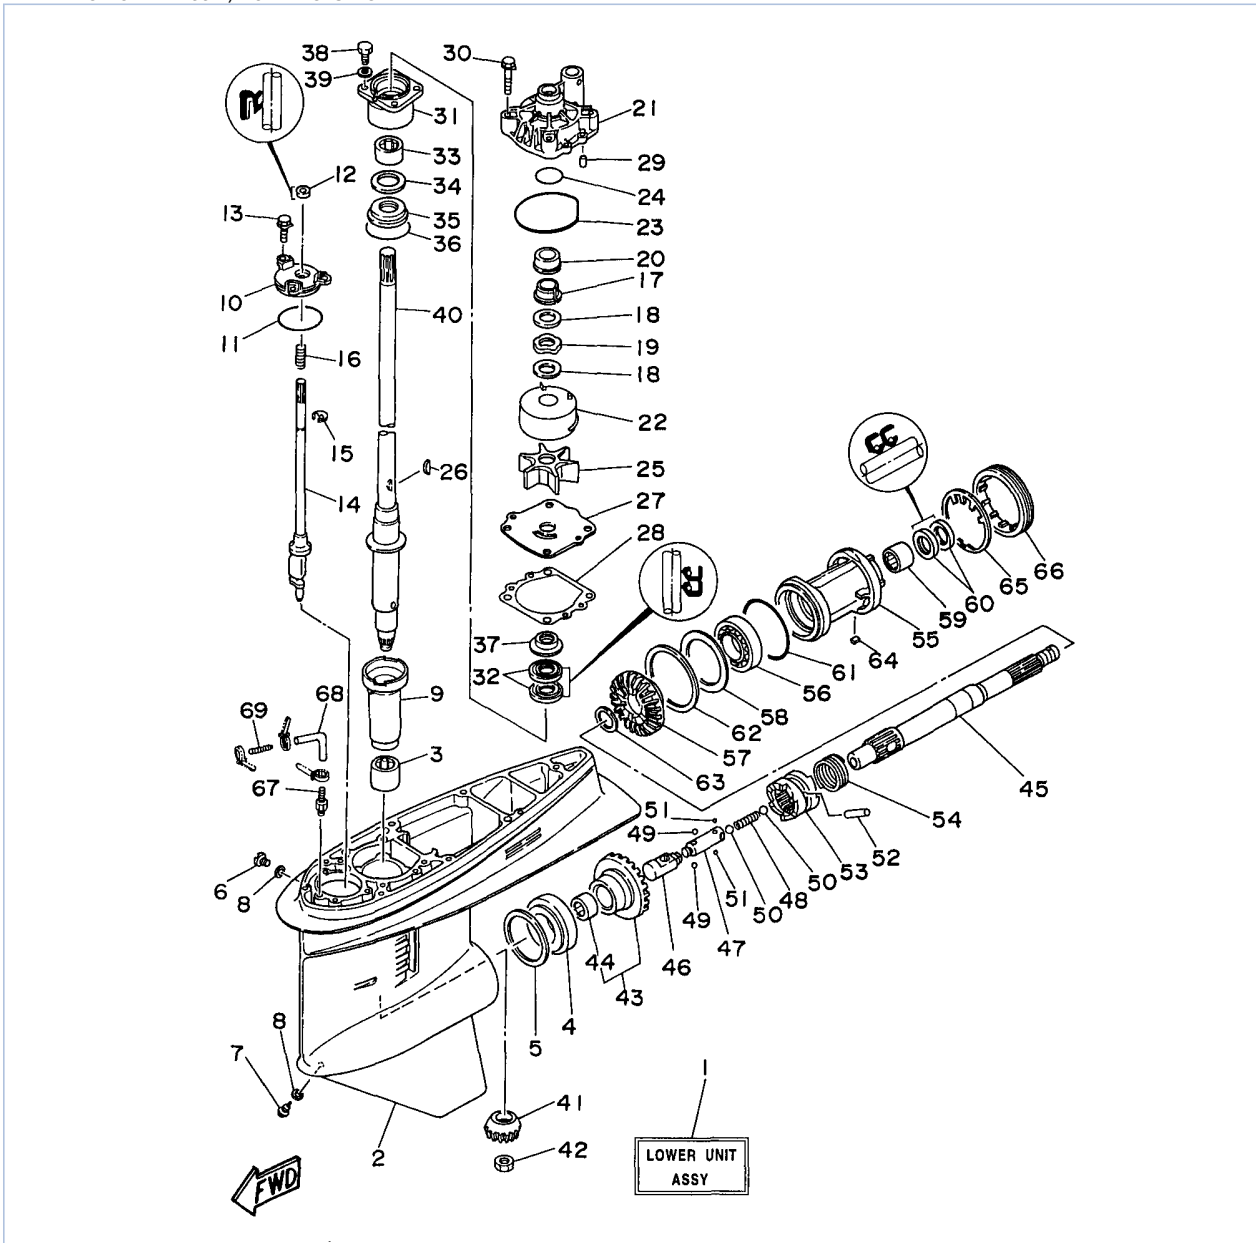

C115TXRV 1997 / LOWER CASING DRIVE 1

©2014 Yamaha Motor Corporation, U.S.A. All rights reserved.

Part List

C115TXRV 1997 / LOWER CASING DRIVE 1

REF - NO	PART NUMBER	PART NAME	QUANTITY	REMARKS
1	6E5-45300-25-8D	LOWER UNIT ASSEMBLY	1	ULTRA LONG
1	6E5-45300-15-8D	LOWER UNIT ASSEMBLY	1	LONG
2	6E5-45301-03-8D	CASING, LOWER	1	
3	93315-628U9-00	BEARING	1	
4	93332-000U7-00	BEARING	1	
5	6E5-45567-01-30	SHIM (T:0.30MM)	1	UR
5	6E5-45567-01-12	SHIM (T:0.12MM)	1	UR
5	6E5-45567-01-50	SHIM (T:0.50MM)	1	UR
5	6E5-45567-01-40	SHIM (T:0.40MM)	1	UR
5	6E5-45567-01-18	SHIM (T:0.18MM)	1	UR
5	6E5-45567-01-10	SHIM (T:0.10MM)	1	UR
5	6E5-45567-01-15	SHIM (T:0.15MM)	1	UR
6	90340-08M04-00	PLUG, STRAIGHT SCREW	1	
7	688-45341-00-00	PLUG, DRAIN	1	
8	90430-08020-00	.GASKET	2	
9	6E5-45536-00-00	SLEEVE, DRIVE SHAFT	1	
10	6E5-45321-00-00	PLATE	1	
11	93210-58677-00	O-RING	1	
12	93106-09014-00	.OIL SEAL	1	
13	90119-06M10-00	BOLT, WITH WASHER	3	
14	6E5-44150-01-00	SHIFT CAM ASSEMBLY	1	
15	99001-08600-00	CIRCLIP	1	
16	90501-11M10-00	SPRING, COMPRESSION	1	
17	61A-45538-00-00	SPACER 1	1	
18	90201-22M01-00	WASHER, PLATE	2	
19	90206-22M19-00	WASHER, WAVE	1	
20	61A-45527-00-00	COLLAR, DRIVE SHAFT	1	
21	61A-44311-01-00	HOUSING, WATER PUMP	1	
22	61A-44322-01-00	INSERT, CARTRIDGE	1	
23	93210-86M38-00	.O-RING	1	
24	93210-37M67-00	O-RING	1	
25	6E5-44352-00-00	IMPELLER	1	
26	90280-04M05-00	.KEY, WOODRUFF	1	
27	6E5-44323-00-00	OUTER PLATE, CARTRIDGE	1	
28	6E5-44315-A0-00	.GASKET, WATER PUMP	1	
29	93606-12019-00	.PIN, DOWEL	2	
30	90119-08M14-00	.BOLT, WITH WASHER	4	
31	6E5-45331-00-94	HOUSING, BEARING	1	
32	93101-28M16-00	.OIL SEAL	2	
33	93315-430V5-00	.BEARING	1	
34	6E5-45587-01-12	SHIM (T:0.12MM)	1	UR
34	6E5-45587-01-30	SHIM (T:0.30MM)	1	UR
34	6E5-45587-01-50	SHIM (T:0.50MM)	1	UR
34	6E5-45587-01-10	SHIM (T:0.10MM)	1	UR
34	6E5-45587-01-15	SHIM (T:0.15MM)	1	UR
34	6E5-45587-01-18	SHIM (T:0.18MM)	1	UR
34	6E5-45587-01-40	SHIM (T:0.40MM)	1	UR
35	93341-930U0-00	BEARING, THRUST	1	
36	93210-54534-00	O-RING	1	
37	6E5-45344-00-00	COVER, OIL SEAL	1	
38	97095-08025-00	BOLT	4	
39	92990-08600-00	..WASHER, PLATE	4	
40	6E5-45501-01-00	DRIVE SHAFT COMP.	1	UR LONG