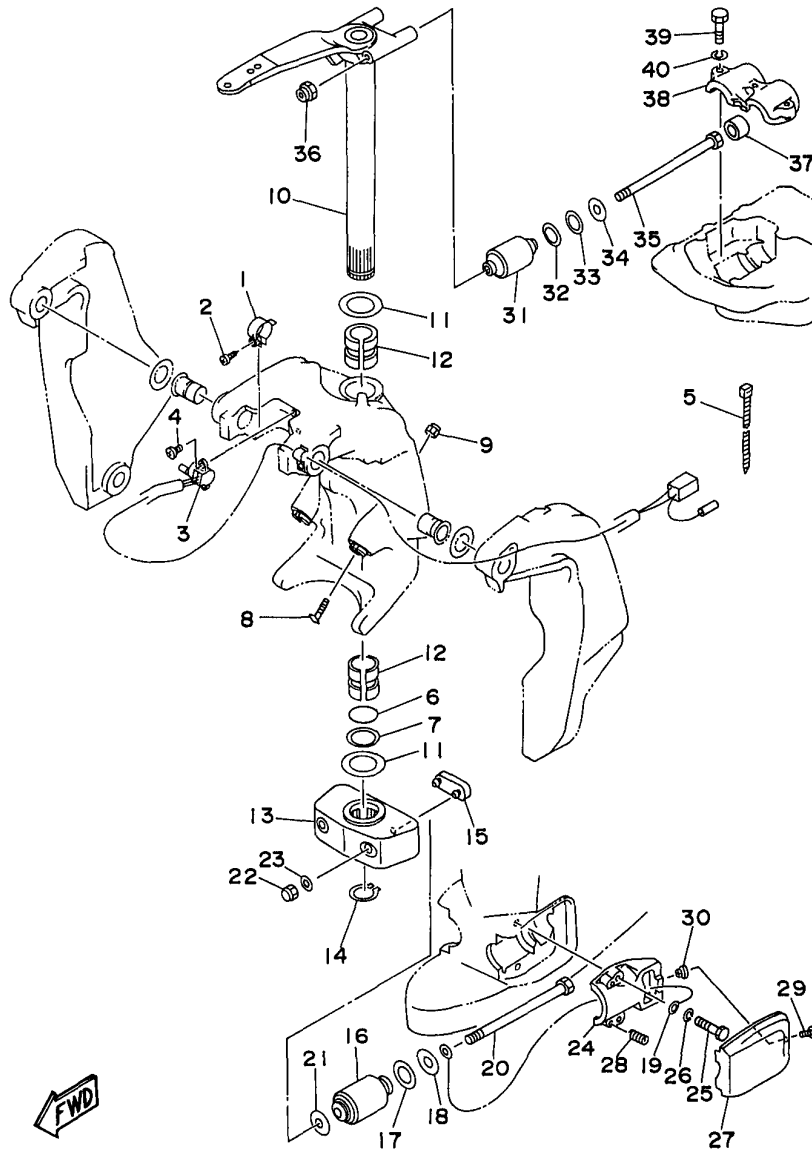

C115TXRV 1997 / BRACKET 2

©2014 Yamaha Motor Corporation, U.S.A. All rights reserved.

Part List

C115TXRV 1997 / BRACKET 2

REF - NO	PART NUMBER	PART NAME	QUANTITY	REMARKS
1	64E-43139-00-00	CAM, TRIM SENDER	1	
2	97780-60525-00	SCREW, TAPPING	1	
3	64E-83672-00-00	TRIM SENDER	1	
4	97885-06016-00	SCREW, PAN HEAD	2	
5	90465-11M10-00	CLAMP	3	
6	93210-37MH7-00	O-RING	1	
7	90202-40M47-00	WASHER, PLATE	1	
8	61A-43376-00-00	BOLT, THRUST RECEIVER	2	
9	95780-10300-00	NUT, FLANGE	2	
10	6E5-42510-25-8D	STEERING BRACKET ASSEMBLY	1	UR ULTRA LONG
10	6E5-42510-05-8D	STEERING BRACKET ASSEMBLY	1	UR LONG
11	90201-38M60-00	WASHER, PLATE	2	
12	90386-38M32-00	BUSH	2	
13	6G5-44551-01-8D	HOUSING, LOWER MOUNT RUBBER	1	
14	93410-37M04-00	CIRCLIP	1	
15	6E5-44575-00-00	DAMPER, LOWER MOUNT RUBBER	1	
16	6E5-44555-00-94	MOUNT DAMPER, LOWER SIDE	2	
17	90202-32M19-00	WASHER, PLATE	2	
18	90201-16M55-00	WASHER, PLATE	2	
19	6E5-82149-00-00	WIRE, LEAD 3	1	
20	90109-14M34-00	BOLT	2	
21	90201-15M58-00	WASHER, PLATE	2	
22	95380-14800-00	NUT	2	
23	92995-14600-00	WASHER	2	
24	6E5-44552-01-94	HOUSING, LOWER MOUNT RUBBER	2	
25	97095-10045-00	BOLT	4	
26	92990-10100-00	WASHER, SPRING	4	
27	6E5-44553-01-8D	COVER, LOWER MOUNT	2	
28	90501-16M28-00	SPRING, COMPRESSION	4	
29	97885-06016-00	SCREW, PAN HEAD	2	
30	90179-06066-00	NUT	2	
31	6E5-44514-00-94	MOUNT DAMPER, UPPER SIDE	2	
32	90201-26M57-00	WASHER, PLATE	2	
33	90202-26M18-00	WASHER, PLATE	2	
34	90201-14M56-00	WASHER, PLATE	2	
35	90109-12M37-00	BOLT	2	
36	90185-12M12-00	NUT, SELF-LOCKING	2	
37	663-44575-00-00	DAMPER, LOWER MOUNT RUBBER	2	
38	6E5-44511-00-5B	COVER, UPPER MOUNT	1	
39	97095-10045-00	BOLT	3	
40	92990-10100-00	WASHER, SPRING	3