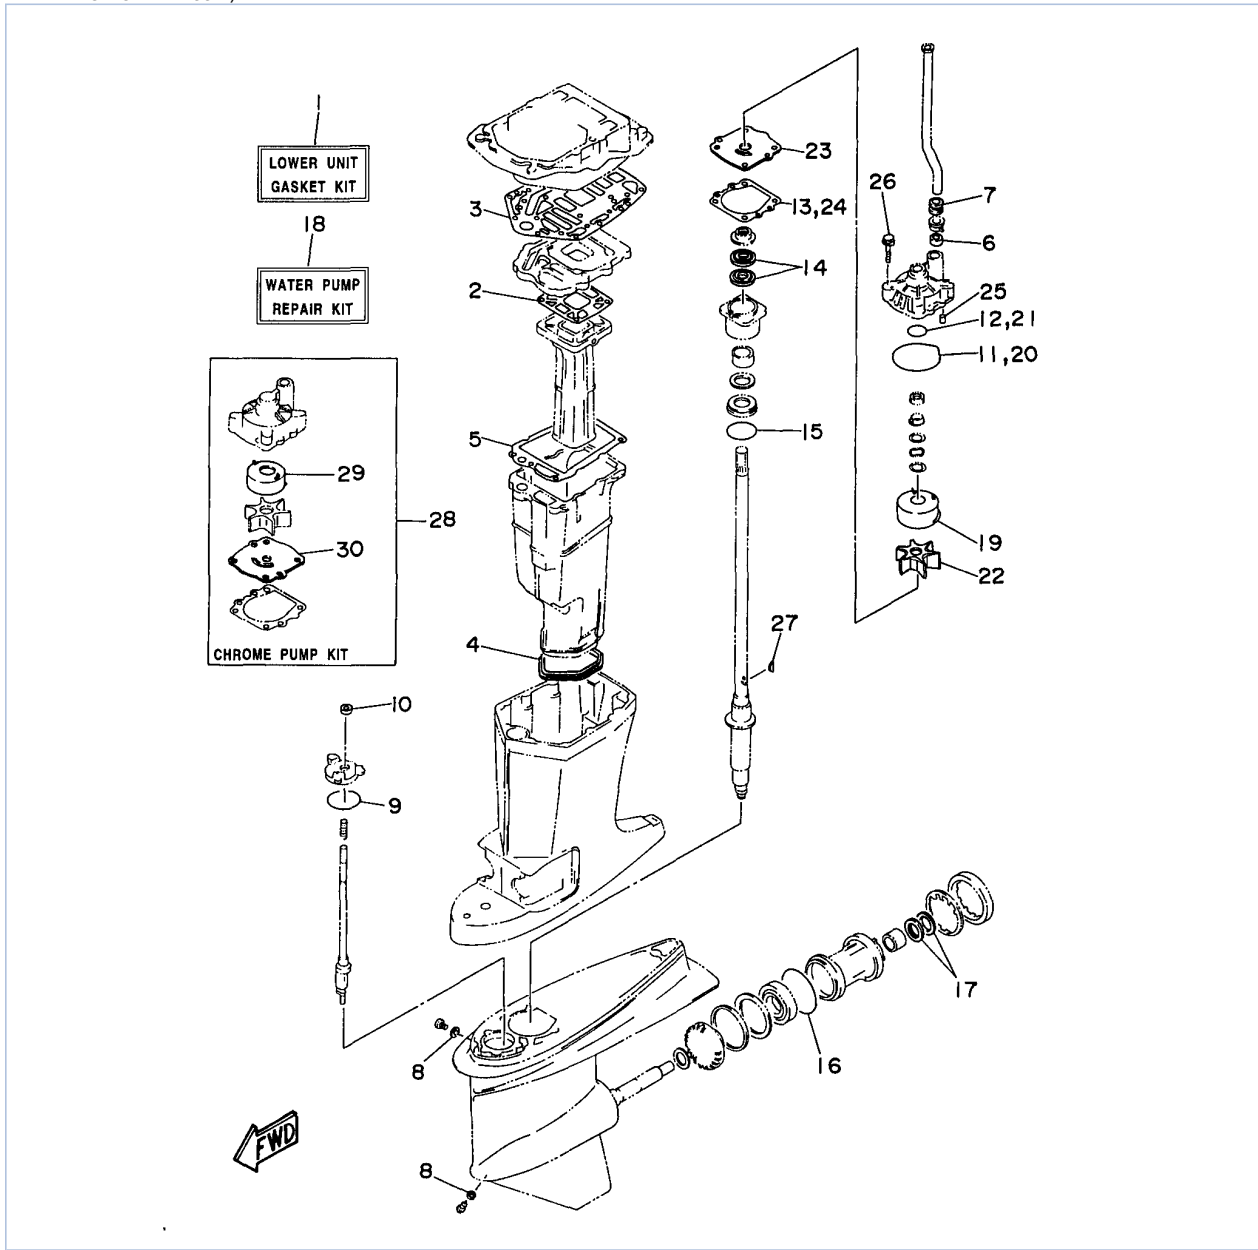

C115TXRV 1997 / REPAIR KIT 2

©2014 Yamaha Motor Corporation, U.S.A. All rights reserved.

Part List

C115TXRV 1997 / REPAIR KIT 2

REF - NO	PART NUMBER	PART NAME	QUANTITY	REMARKS
1	6E5-W0001-F1-00	LOWER UNIT GASKET KIT	1	
2	6E5-41134-A0-00	.GASKET, EXHAUST MANIFOLD	1	
3	6G5-45114-A0-00	.GASKET, UPPER CASING	1	
4	6E5-45123-00-00	.GASKET, MUFFLER	1	
5	6E5-41135-A0-00	.GASKET, EXHAUST MANIFOLD	1	
6	6E5-44365-00-00	.DAMPER, WATER SEAL 1	1	
7	6E5-44366-00-00	.DAMPER, WATER SEAL 2	1	
8	90430-08020-00	.GASKET	2	
9	93210-58677-00	.O-RING	1	
10	93106-09014-00	.OIL SEAL	1	
11	93210-86M38-00	.O-RING	1	
12	93210-37M67-00	.O-RING	1	
13	6E5-44315-A0-00	.GASKET, WATER PUMP	1	
14	93101-28M16-00	.OIL SEAL	2	
15	93210-54534-00	.O-RING	1	
16	93210-86M39-00	.O-RING	1	
17	93101-30M17-00	.OIL SEAL	2	
18	6N6-W0078-01-00	WATER PUMP REPAIR KIT	1	
19	61A-44322-01-00	.INSERT, CARTRIDGE	1	
20	93210-86M38-00	.O-RING	1	
21	93210-37M67-00	.O-RING	1	
22	6E5-44352-00-00	.IMPELLER	1	
23	6E5-44323-00-00	.OUTER PLATE, CARTRIDGE	1	
24	6E5-44315-A0-00	.GASKET, WATER PUMP	1	
25	93606-12019-00	.PIN, DOWEL	2	
26	90119-08M14-00	.BOLT, WITH WASHER	4	
27	90280-04M05-00	.KEY, WOODRUFF	1	
28	6E5-W0078-1A-00	CHROME PUMP KIT	1	
29	6R3-44322-40-00	.INSERT, CARTRIDGE	1	
30	6E5-44323-40-00	.OUTER PLATE, CARTRIDGE	1	

Part Notes

C115TXRV 1997 / REPAIR KIT 2

PART NUMBER	NOTE TEXT
90430-08020-00	OEM: This part number is among the Top 100 Most Popular Marine Maintenance Parts as of March 2014.
93106-09014-00	OEM: This part number is among the Top 100 Most Popular Marine Maintenance Parts as of March 2014.
93210-86M38-00	OEM: This part number is among the Top 100 Most Popular Marine Maintenance Parts as of March 2014.
93101-28M16-00	OEM: This part number is among the Top 100 Most Popular Marine Maintenance Parts as of March 2014.
93210-54534-00	OEM: This part number is among the Top 100 Most Popular Marine Maintenance Parts as of March 2014.
93101-30M17-00	OEM: This part number is among the Top 100 Most Popular Marine Maintenance Parts as of March 2014.
93210-86M38-00	OEM: This part number is among the Top 100 Most Popular Marine Maintenance Parts as of March 2014.

©2014 Yamaha Motor Corporation, U.S.A. All rights reserved.