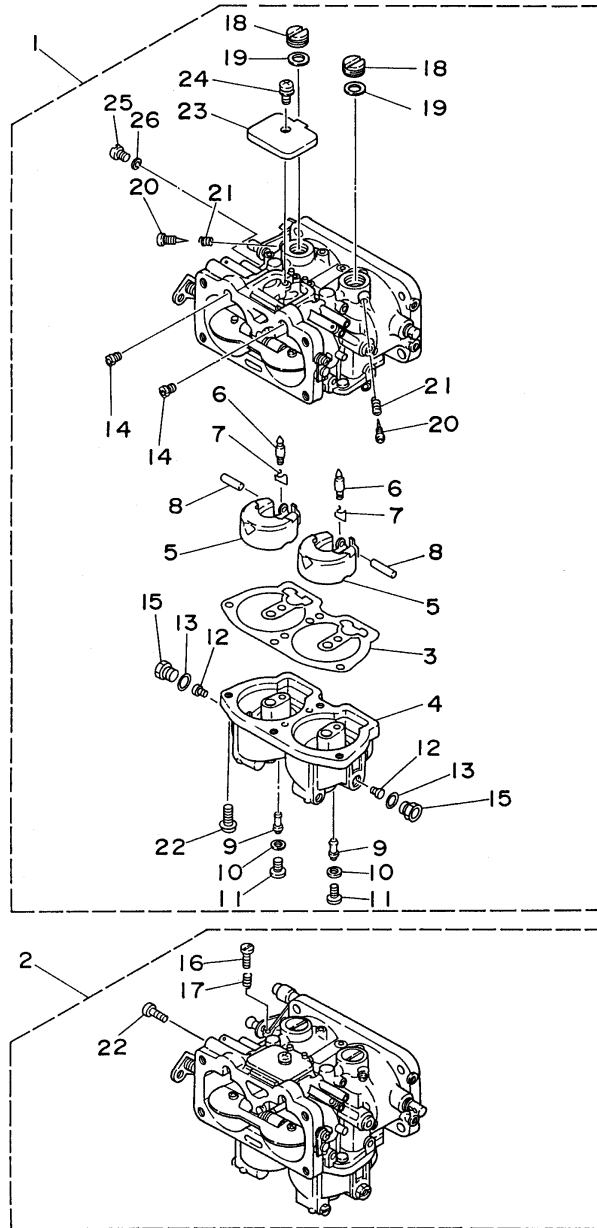

C115TXRV 1997 / CARBURETOR

©2014 Yamaha Motor Corporation, U.S.A. All rights reserved.

Part List

C115TXRV 1997 / CARBURETOR

REF - NO	PART NUMBER	PART NAME	QUANTITY	REMARKS
1	6E5-14301-15-00	CARBURETOR ASSY 1	1	
2	6E5-14302-15-00	CARBURETOR ASSY 2	1	
3	64D-14384-00-00	.GASKET, FLOAT CHAMBER	2	
4	64D-14381-00-00	.BODY, FLOAT CHAMBER	2	
5	6E5-14385-02-00	.FLOAT	4	
6	6E5-14546-00-00	.VALVE, NEEDLE	4	
7	6E5-14159-00-00	.CLIP	4	
8	6E5-14386-02-00	.PIN, FLOAT	4	
9	64D-1492F-39-00	.JET, AIR SLOW (#78)	4	
10	61U-14959-00-00	.GASKET	4	
11	64D-14394-00-00	.VALVE, DRAIN	4	
12	64D-1492E-88-00	.JET, MAIN (#176)	4	
13	6E5-14398-00-00	.GASKET	4	
14	61A-1492H-12-00	.JET, SLOW AIR BLEED (#60)	4	
15	61A-14383-01-00	.SCREW, DRAIN	4	
16	6E5-14321-00-00	.SCREW, THROTTLE	1	LOWER
17	6J8-14334-00-00	.SPRING, THROTTLE	1	LOWER
18	6E5-14328-01-00	.PLUG	4	
19	6E5-14979-00-00	.GASKET	4	
20	6E5-14323-03-00	.SCREW, AIR ADJUSTING	4	
21	6E5-14223-00-00	.SPRING, AIR ADJUSTING	4	
22	97980-05116-00	.SCREW, WITH WASHER	9	
23	6E5-14527-01-00	.PLATE	2	
24	97980-05108-00	.SCREW, WITH WASHER	2	
25	6E5-14324-00-00	.SCREW, FLAT HEAD	2	
26	6J8-14959-00-00	.GASKET	2