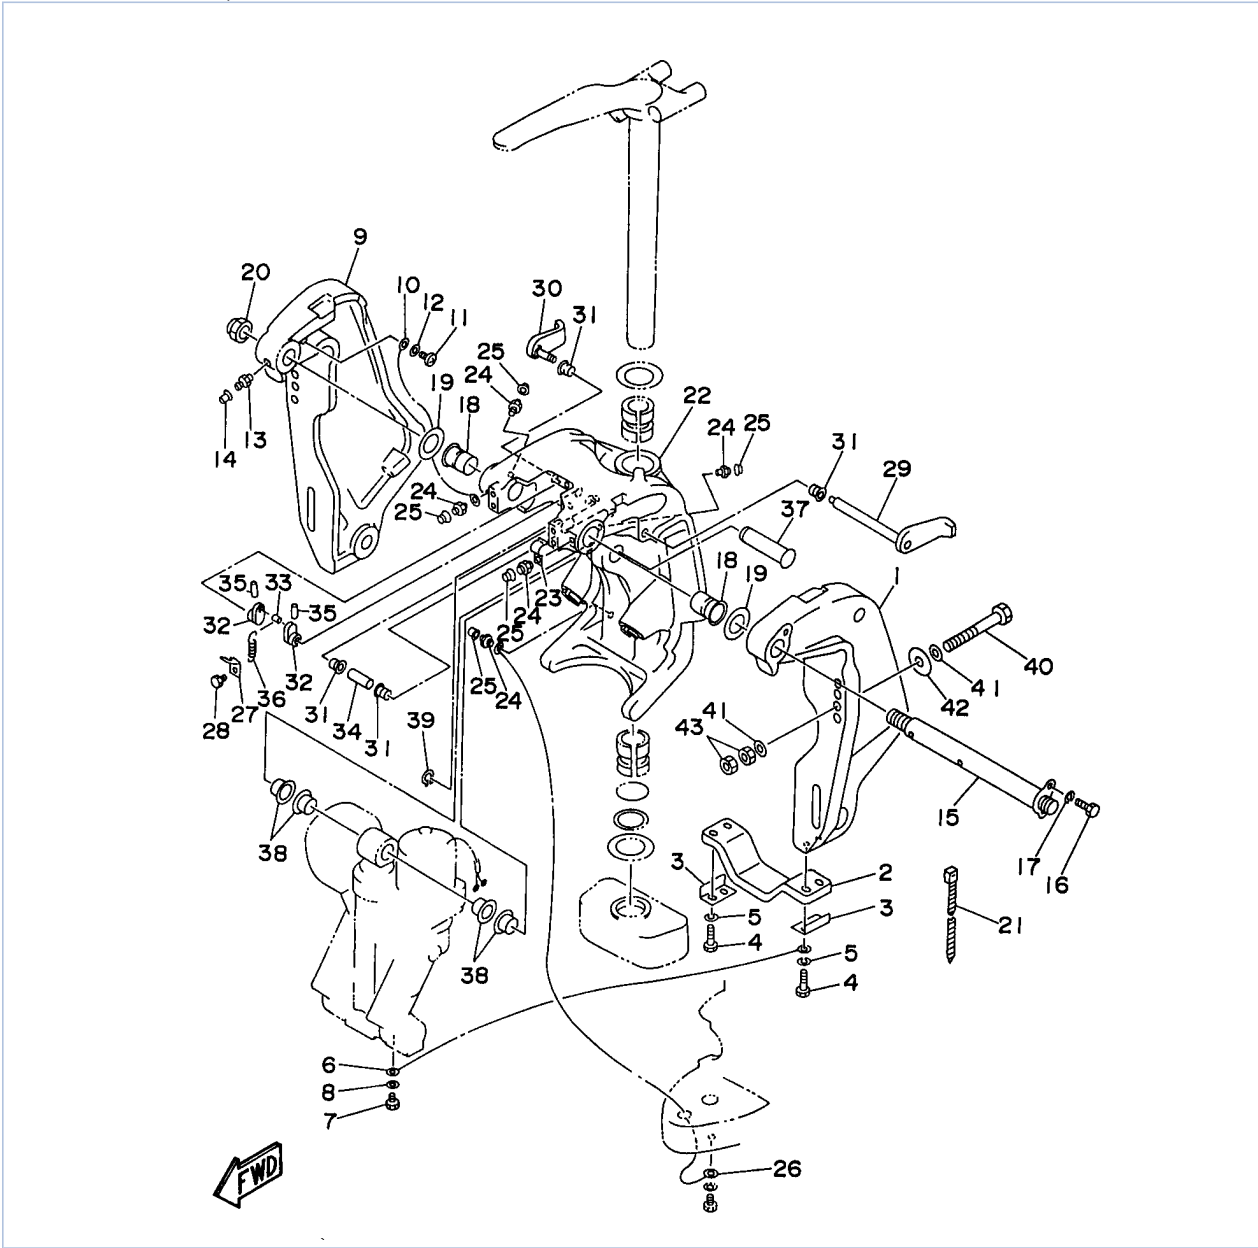

C115TXRV 1997 / BRACKET 1

©2014 Yamaha Motor Corporation, U.S.A. All rights reserved.

Part List

C115TXRV 1997 / BRACKET 1

REF - NO	PART NUMBER	PART NAME	QUANTITY	REMARKS
1	64E-43111-00-8D	BRACKET, CLAMP	1	
2	6G5-45251-01-00	ANODE	1	
3	6G5-44526-00-00	PLATE	2	
4	97095-06030-00	BOLT	4	
5	92995-06100-00	WASHER, SPRING	4	
6	6E5-82148-00-00	WIRE, LEAD 4	1	
7	97095-06010-00	BOLT	1	
8	92990-06600-00	WASHER, PLATE	1	
9	64E-43112-00-8D	BRACKET, CLAMP	1	
10	6E5-82148-00-00	WIRE, LEAD 4	1	
11	98580-06012-00	SCREW, PAN HEAD	1	
12	92990-06600-00	WASHER, PLATE	1	
13	93700-06M03-00	NIPPLE, GREASE	1	
14	663-45119-00-00	CAP, GREASE NIPPLE	1	AP
15	64E-43131-00-00	BOLT, CLAMP BRACKET	1	
16	97095-08020-00	BOLT	1	
17	92990-08100-00	WASHER, SPRING	1	
18	90386-25M31-00	BUSH	2	
19	90201-26M59-00	WASHER, PLATE	2	
20	90185-22M11-00	NUT, SELF-LOCKING	1	
21	90465-11M10-00	CLAMP	1	
22	64E-43311-20-8D	BRACKET, SWIVEL 1	1	UR ULTRA LONG
22	64E-43311-10-8D	BRACKET, SWIVEL 1	1	UR LONG
23	90465-08M63-00	CLAMP	1	
24	93700-06M03-00	NIPPLE, GREASE	5	
25	663-45119-00-00	CAP, GREASE NIPPLE	5	AP
26	6E5-82147-00-00	WIRE, LEAD 5	1	UR LONG
27	6G5-43144-00-00	HOOK, SPRING	1	
28	97095-06010-00	BOLT	1	
29	6G5-43181-02-00	LEVER, TILT STOP 1	1	
30	6G5-43185-02-00	LEVER, TILT STOP 2	1	
31	90386-10M16-00	BUSH	4	
32	6G5-43148-00-00	COLLAR, DISTANCE	2	
33	90249-06M19-00	PIN	1	
34	90387-10M05-00	COLLAR	1	
35	91690-30020-00	PIN, SPRING	2	
36	90506-14M24-00	SPRING, TENSION	1	
37	64E-43126-00-00	PIN, UPPER SHOCK MOUNT	1	
38	90386-22M98-00	BUSH	4	
39	93410-22M11-00	CIRCLIP	1	
40	90101-12M03-00	BOLT (L:115MM)	4	UR
41	90201-13M01-00	WASHER, PLATE	8	
42	90201-12M05-00	WASHER, PLATE	4	
43	95380-12600-00	NUT	8	

Part Notes

C115TXRV 1997 / BRACKET 1

PART NUMBER	NOTE TEXT
92990-06600-00	OEM: This part number is among the Top 100 Most Popular Marine Maintenance Parts as of March 2014.
92990-06600-00	OEM: This part number is among the Top 100 Most Popular Marine Maintenance Parts as of March 2014.

©2014 Yamaha Motor Corporation, U.S.A. All rights reserved.