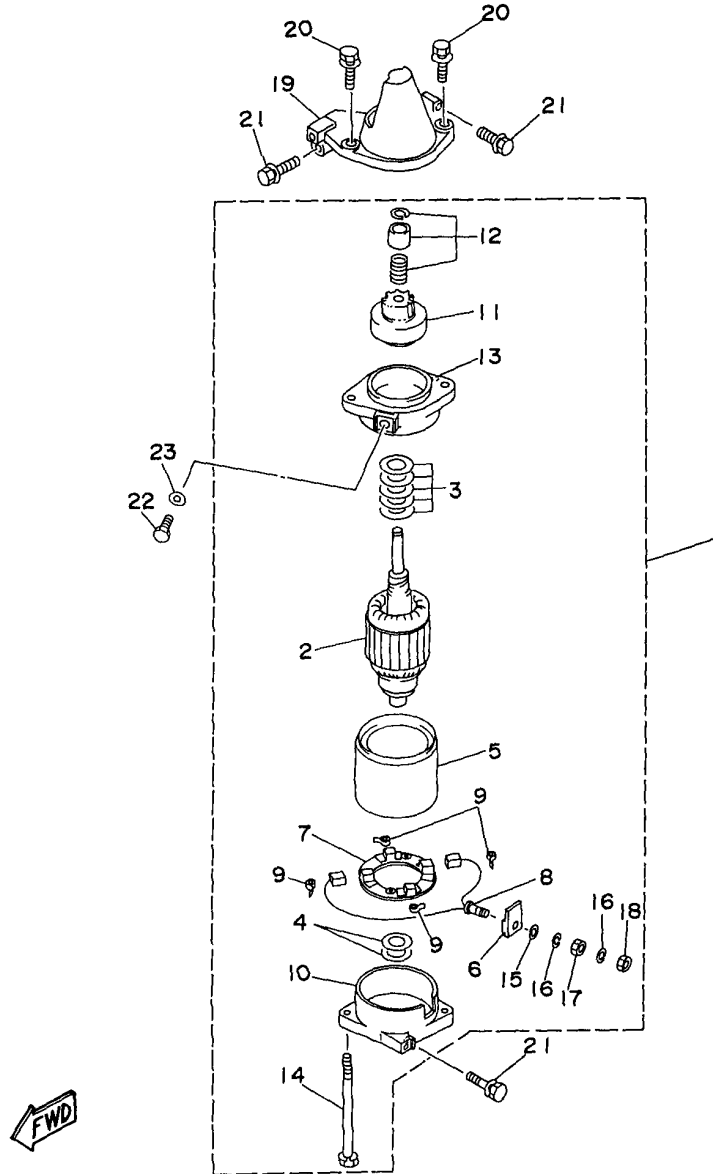

C115TXRV 1997 / STARTING MOTOR

©2014 Yamaha Motor Corporation, U.S.A. All rights reserved.

Part List

C115TXRV 1997 / STARTING MOTOR

REF - NO	PART NUMBER	PART NAME	QUANTITY	REMARKS
1	6N7-81800-00-00	STARTING MOTOR ASSEMBLY	1	
2	6N7-81850-00-00	ARMATURE ASSEMBLY	1	
3	61A-81809-00-00	.WASHER KIT	1	
4	61A-81824-00-00	.WASHER 2	2	
5	6N7-81810-00-00	.STATOR ASSY	1	
6	6K7-8182G-10-00	.BUSH, TERMINAL	1	
7	6N7-81840-00-00	.BRUSH HOLDER ASSY	1	
8	6N7-81801-00-00	.BRUSH SET	1	
9	6N7-81813-00-00	.SPRING, BRUSH	4	
10	6N7-81820-00-00	.REAR BRACKET ASSY	1	
11	61H-81807-00-00	.GEAR ASSEMBLY, STARTING MOTOR	1	
12	61H-81857-00-00	.RETAINER	1	
13	6N7-81830-00-00	.FRONT BRACKET ASSY	1	
14	6K7-81826-10-00	.BOLT	2	
15	6E5-8182E-10-00	.WASHER	1	
16	6E5-8182F-10-00	.WASHER	2	
17	6E5-8182A-10-00	.NUT	1	
18	6E5-8182K-10-00	.NUT	1	
19	6E5-81822-02-98	BRACKET, STARTING MOTOR	1	
20	90119-08M76-00	BOLT, WITH WASHER	2	
21	90119-08M77-00	BOLT, WITH WASHER	3	
22	97095-08016-00	BOLT	1	
23	92990-08600-00	..WASHER, PLATE	1