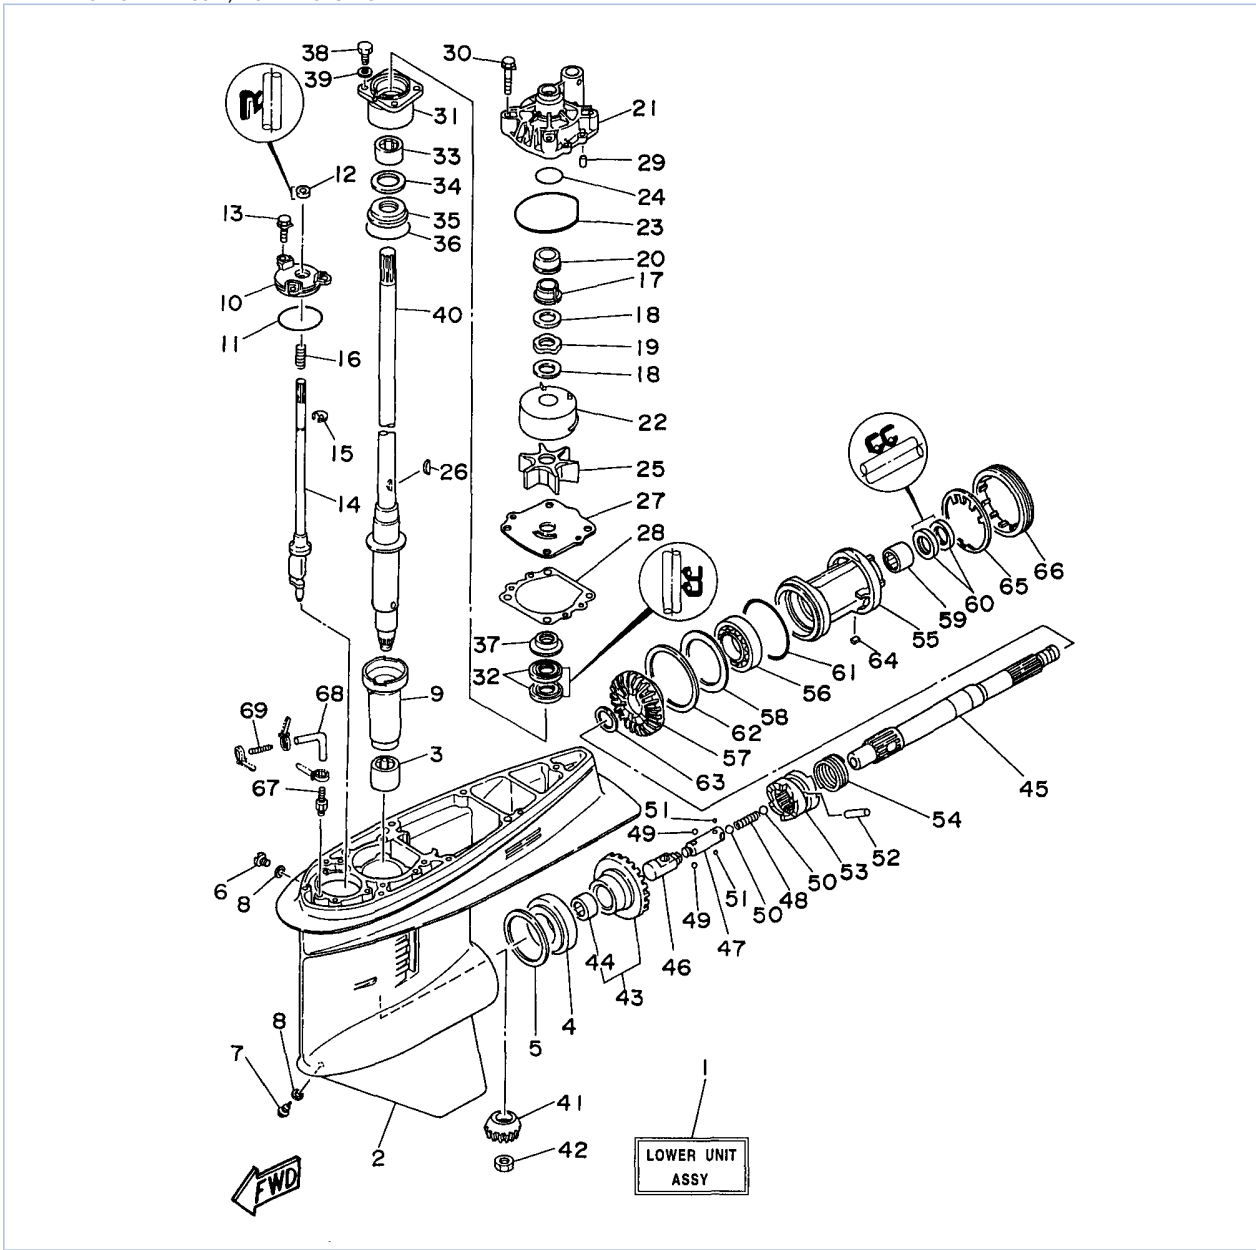

C115TXRV 1997 / LOWER CASING DRIVE 1

©2014 Yamaha Motor Corporation, U.S.A. All rights reserved.

Part List

C115TXRV 1997 / LOWER CASING DRIVE 1

REF - NO	PART NUMBER	PART NAME	QUANTITY	REMARKS
1	6E5-45300-25-8D	LOWER UNIT ASSEMBLY	1	ULTRA LONG
1	6E5-45300-15-8D	LOWER UNIT ASSEMBLY	1	LONG
2	6E5-45301-03-8D	CASING, LOWER	1	
3	93315-628U9-00	BEARING	1	
4	93332-000U7-00	BEARING	1	
5	6E5-45567-01-30	SHIM (T:0.30MM)	1	UR
5	6E5-45567-01-12	SHIM (T:0.12MM)	1	UR
5	6E5-45567-01-50	SHIM (T:0.50MM)	1	UR
5	6E5-45567-01-40	SHIM (T:0.40MM)	1	UR
5	6E5-45567-01-18	SHIM (T:0.18MM)	1	UR
5	6E5-45567-01-10	SHIM (T:0.10MM)	1	UR
5	6E5-45567-01-15	SHIM (T:0.15MM)	1	UR
6	90340-08M04-00	PLUG, STRAIGHT SCREW	1	
7	688-45341-00-00	PLUG, DRAIN	1	
8	90430-08020-00	.GASKET	2	
9	6E5-45536-00-00	SLEEVE, DRIVE SHAFT	1	
10	6E5-45321-00-00	PLATE	1	
11	93210-58677-00	O-RING	1	
12	93106-09014-00	.OIL SEAL	1	
13	90119-06M10-00	BOLT, WITH WASHER	3	
14	6E5-44150-01-00	SHIFT CAM ASSEMBLY	1	
15	99001-08600-00	CIRCLIP	1	
16	90501-11M10-00	SPRING, COMPRESSION	1	
17	61A-45538-00-00	SPACER 1	1	
18	90201-22M01-00	WASHER, PLATE	2	
19	90206-22M19-00	WASHER, WAVE	1	
20	61A-45527-00-00	COLLAR, DRIVE SHAFT	1	
21	61A-44311-01-00	HOUSING, WATER PUMP	1	
22	61A-44322-01-00	INSERT, CARTRIDGE	1	
23	93210-86M38-00	.O-RING	1	
24	93210-37M67-00	O-RING	1	
25	6E5-44352-00-00	IMPELLER	1	
26	90280-04M05-00	.KEY, WOODRUFF	1	
27	6E5-44323-00-00	OUTER PLATE, CARTRIDGE	1	
28	6E5-44315-A0-00	.GASKET, WATER PUMP	1	
29	93606-12019-00	.PIN, DOWEL	2	
30	90119-08M14-00	.BOLT, WITH WASHER	4	
31	6E5-45331-00-94	HOUSING, BEARING	1	
32	93101-28M16-00	.OIL SEAL	2	
33	93315-430V5-00	.BEARING	1	
34	6E5-45587-01-12	SHIM (T:0.12MM)	1	UR
34	6E5-45587-01-30	SHIM (T:0.30MM)	1	UR
34	6E5-45587-01-50	SHIM (T:0.50MM)	1	UR
34	6E5-45587-01-10	SHIM (T:0.10MM)	1	UR
34	6E5-45587-01-15	SHIM (T:0.15MM)	1	UR
34	6E5-45587-01-18	SHIM (T:0.18MM)	1	UR
34	6E5-45587-01-40	SHIM (T:0.40MM)	1	UR
35	93341-930U0-00	BEARING, THRUST	1	
36	93210-54534-00	O-RING	1	
37	6E5-45344-00-00	COVER, OIL SEAL	1	
38	97095-08025-00	BOLT	4	
39	92990-08600-00	..WASHER, PLATE	4	
40	6E5-45501-01-00	DRIVE SHAFT COMP.	1	UR LONG