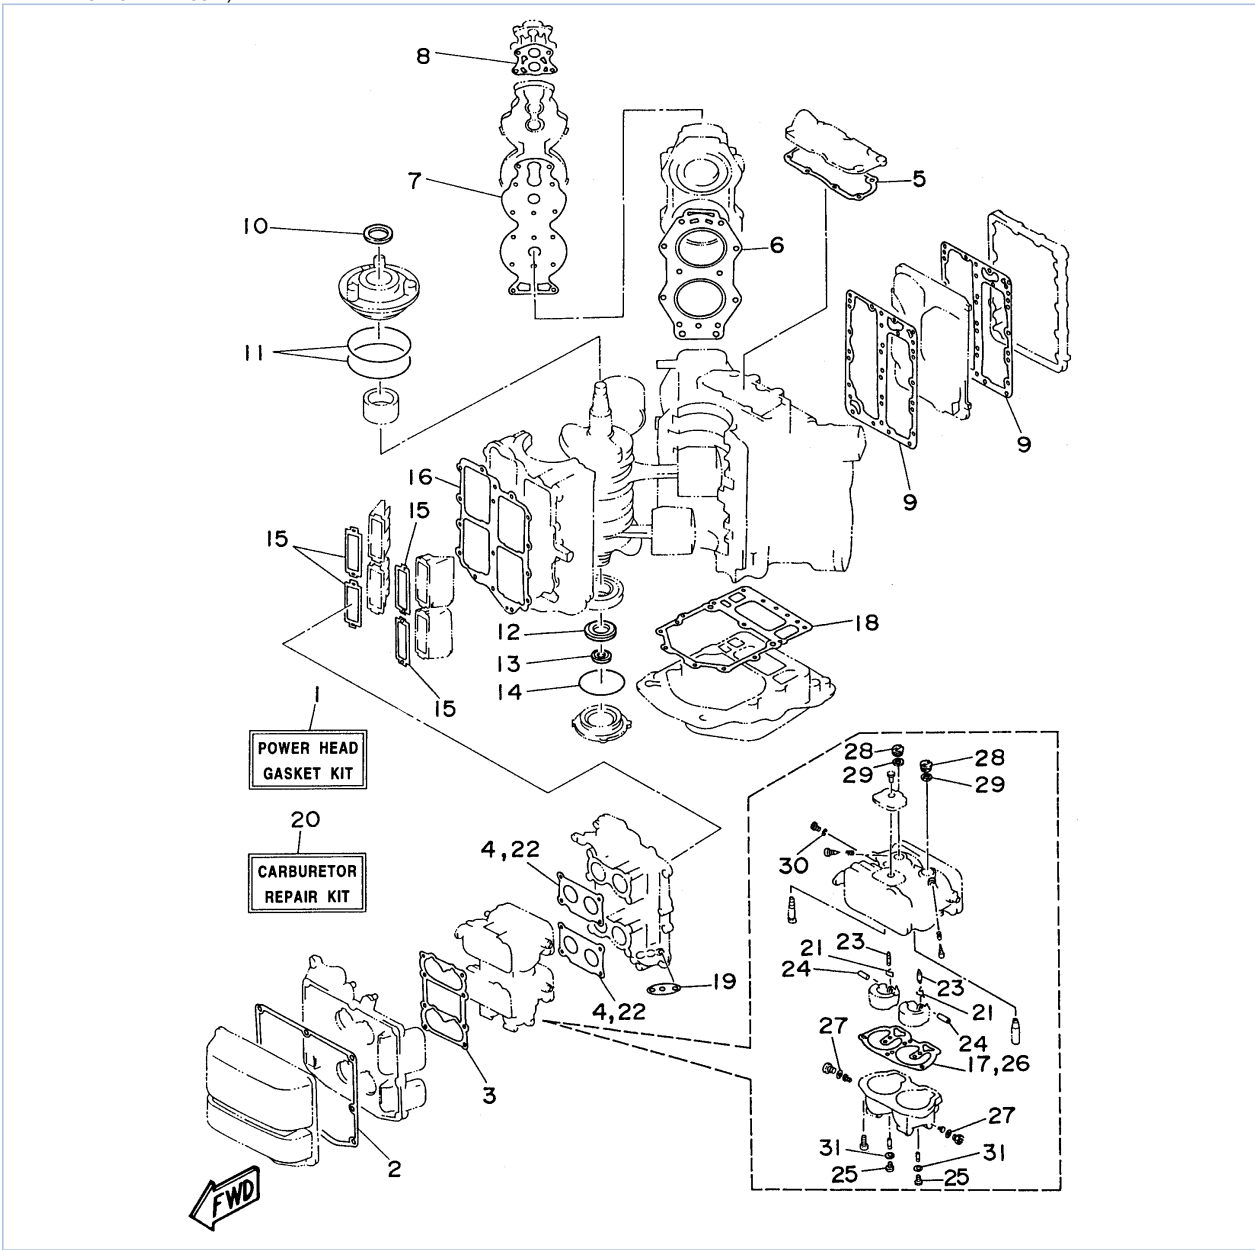

C115TXRV 1997 / REPAIR KIT 1

©2014 Yamaha Motor Corporation, U.S.A. All rights reserved.

Part List

C115TXRV 1997 / REPAIR KIT 1

REF - NO	PART NUMBER	PART NAME	QUANTITY	REMARKS
1	6F3-W0001-05-00	POWER HEAD GASKET KIT	1	
2	6E5-14416-A1-00	.GASKET, AIR CLEANER	1	
3	6E5-14483-A1-00	.GASKET	1	
4	6E5-14198-A2-00	.GASKET	2	
5	6E5-11381-A2-00	.GASKET 1	1	
6	6E5-11181-A1-00	.GASKET, CYLINDER HEAD 1	2	
7	6E5-11193-A0-00	.GASKET, HEAD COVER 1	2	
8	688-12414-A1-00	.GASKET, COVER	2	
9	6E5-41112-A1-00	.GASKET, EXHAUST INNER COVER	2	
10	93102-40M38-00	.OIL SEAL	1	
11	93211-04384-00	.O-RING	2	
12	93102-35M13-00	.OIL SEAL	1	
13	93101-22M15-00	.OIL SEAL	1	
14	93210-74M35-00	.O-RING	1	
15	6E5-13621-A1-00	.GASKET, VALVE SEAT	4	
16	6E5-13645-A1-00	.GASKET, MANIFOLD 1	1	
17	64D-14384-00-00	.GASKET, FLOAT CHAMBER	2	
18	6G5-45113-A1-00	.GASKET, UPPER CASING	1	
19	650-24431-A0-00	.GASKET, FUEL PUMP 1	1	
20	6E5-W0093-09-00	CARBURETOR REPAIR KIT	1	
21	6E5-14159-00-00	.CLIP	2	
22	6E5-14198-A2-00	.GASKET	1	
23	6E5-14546-00-00	.VALVE, NEEDLE	2	
24	6E5-14386-02-00	.PIN, FLOAT	2	
25	64D-14394-00-00	.VALVE, DRAIN	2	
26	64D-14384-01-00	..GASKET, FLOAT CHAMBER	1	
27	6E5-14398-00-00	.GASKET	2	
28	6E5-14328-01-00	.PLUG	2	
29	6E5-14979-00-00	.GASKET	2	
30	6J8-14995-00-00	..GASKET	1	
31	61U-14959-00-00	.GASKET	2	

Part Notes

C115TXRV 1997 / REPAIR KIT 1

PART NUMBER		NOTE TEXT
688-12414-A1-00		OEM: This part number is among the Top 100 Most Popular Marine Maintenance Parts as of March 2014.
93211-04384-00		OEM: This part number is among the Top 100 Most Popular Marine Maintenance Parts as of March 2014.
650-24431-A0-00		OEM: This part number is among the Top 100 Most Popular Marine Maintenance Parts as of March 2014.

©2014 Yamaha Motor Corporation, U.S.A. All rights reserved.