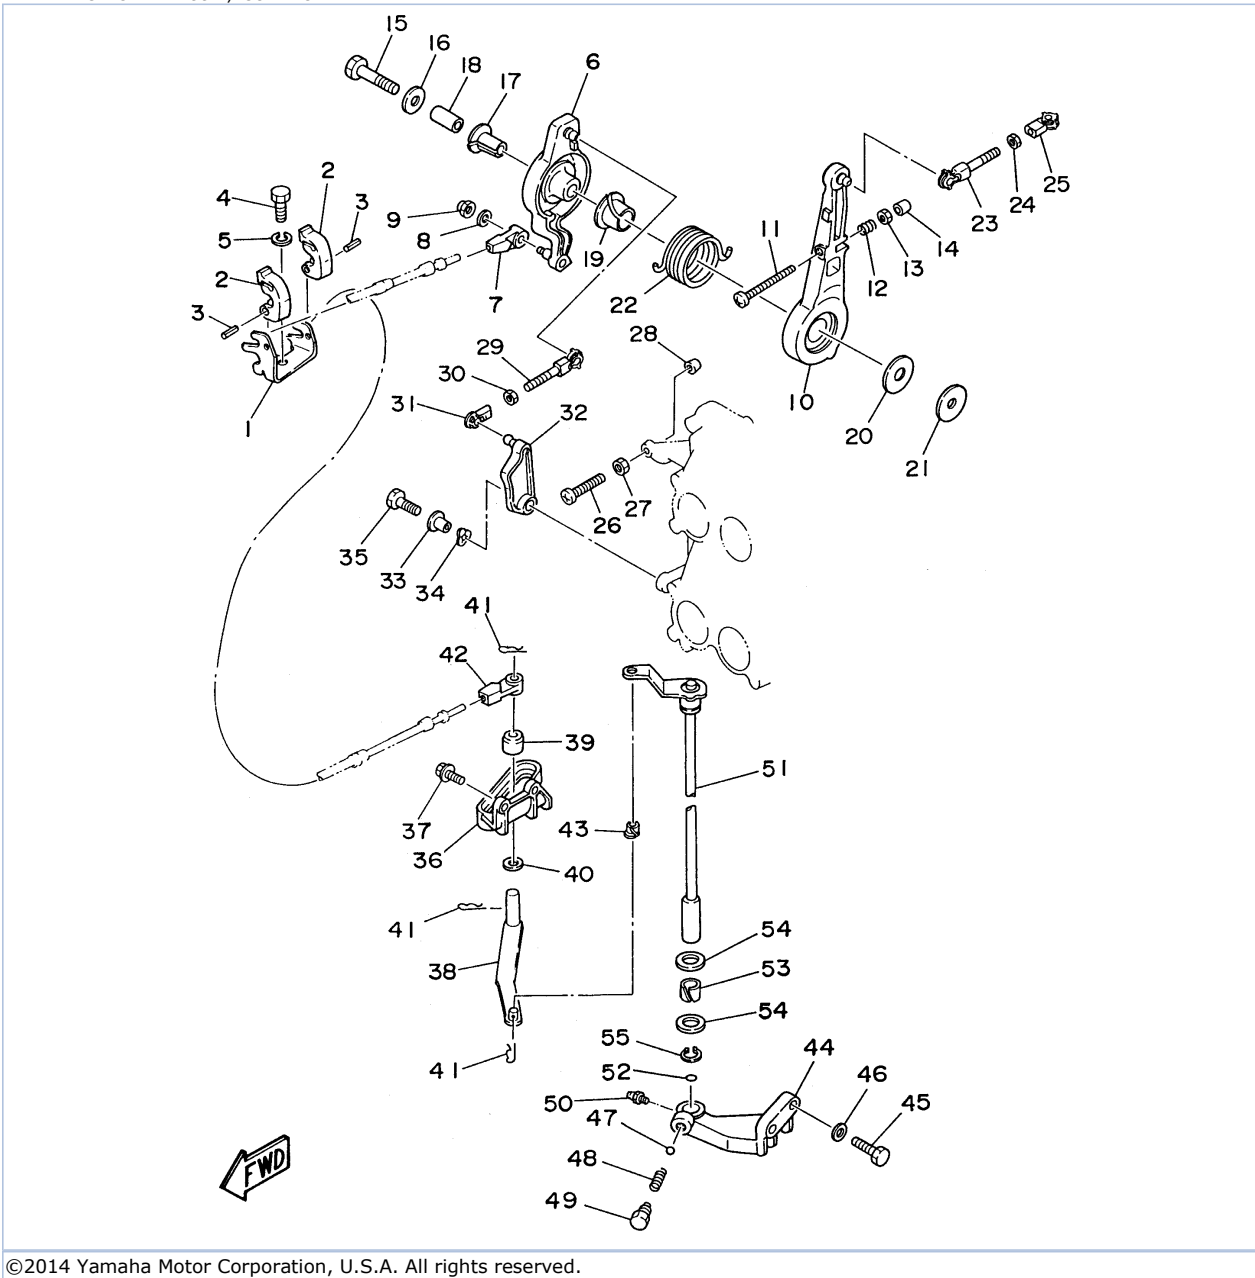

C115TXRV 1997 / CONTROL

©2014 Yamaha Motor Corporation, U.S.A. All rights reserved.

Part List

C115TXRV 1997 / CONTROL

REF - NO	PART NUMBER	PART NAME	QUANTITY	REMARKS
1	6E5-48531-00-00	BRACKET, REMOTE CONTROL 1	1	
2	6E5-48538-00-00	CLAMP, CABLE	2	
3	91690-30012-00	.PIN, SPRING	2	
4	97095-08020-00	BOLT	1	
5	92990-08100-00	WASHER, SPRING	1	
6	6E5-41632-02-94	LEVER, MAGNETO CONTROL	1	
7	6E5-48344-00-00	CABLE END, REMOTE CONTROL	1	
8	92990-06200-00	WASHER, PLAIN	1	
9	90185-06M07-00	NUT, SELF-LOCKING	1	
10	6E5-41631-01-94	LEVER, MAGNETO CONTROL	1	
11	90157-06M11-00	SCREW, PAN HEAD	1	
12	90501-16M12-00	SPRING, COMPRESSION	1	
13	95380-06600-00	NUT, HEXAGON	1	
14	688-44194-00-00	CAP	1	
15	97013-08045-00	BOLT	1	
16	90201-08M54-00	WASHER, PLATE	1	
17	90386-12089-00	BUSH	1	
18	90387-08M16-00	COLLAR	1	
19	90386-22M13-00	BUSH	1	
20	90202-12092-00	WASHER, PLATE	1	
21	90201-08M13-00	WASHER, PLATE	1	
22	90508-29M12-00	SPRING, TORSION	1	
23	6E5-41636-01-00	ROD, MAGNETO CONTROL	1	
24	95380-05600-00	NUT	1	
25	6H1-41237-00-00	JOINT, LINK	1	
26	90157-06M11-00	SCREW, PAN HEAD	1	
27	95380-06600-00	NUT, HEXAGON	1	
28	688-44194-00-00	CAP	1	
29	688-41636-00-00	ROD, MAGNETO CONTROL	1	
30	95380-05600-00	NUT	1	
31	6H1-41237-00-00	JOINT, LINK	1	
32	6E5-41213-00-00	CAM, ACCEL.	1	
33	90387-06M29-00	COLLAR	1	
34	90206-10M04-00	WASHER, WAVE	1	
35	97095-06025-00	BOLT	1	
36	6E5-44117-00-94	BRACKET	1	
37	97595-06520-00	BOLT, WITH WASHER	2	
38	6E5-44121-01-00	LEVER, SHIFT ROD	1	
39	6E5-44122-00-00	BUSHING, SHIFT ROD LEVER	1	
40	90202-08M20-00	WASHER, PLATE	1	
41	90468-18008-00	CLIP	3	
42	6E5-48344-00-00	CABLE END, REMOTE CONTROL	1	
43	90386-06M12-00	BUSH	1	
44	6E5-44118-01-94	BRACKET	1	
45	97013-08030-00	BOLT	2	
46	92990-08600-00	..WASHER, PLATE	2	
47	93501-04M02-00	BALL	1	
48	90501-12082-00	SPRING, COMPRESSION	1	
49	648-42715-00-00	BUSHING	1	
50	93700-06M03-00	NIPPLE, GREASE	1	
51	6E5-44120-03-00	HANDLE GEAR SHIFT ASSY	1	UR LONG