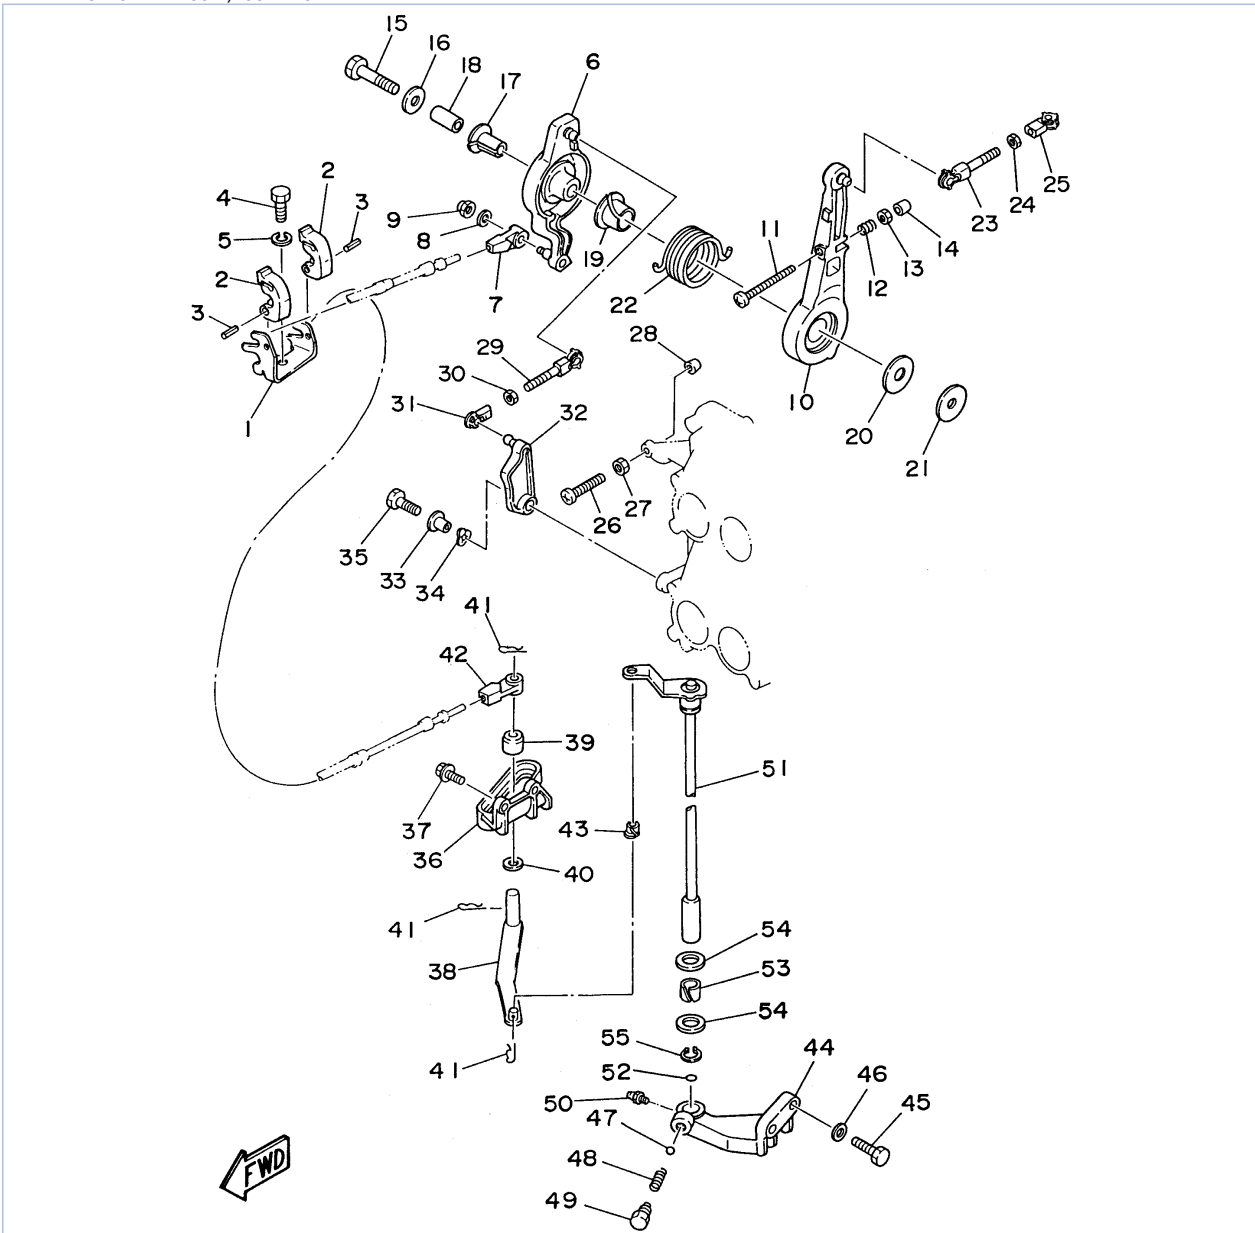

C115TXRV 1997 / CONTROL

©2014 Yamaha Motor Corporation, U.S.A. All rights reserved.

Part List

C115TXRV 1997 / CONTROL

REF - NO	PART NUMBER	PART NAME	QUANTITY	REMARKS
1	6E5-48531-00-00	BRACKET, REMOTE CONTROL 1	1	
2	6E5-48538-00-00	CLAMP, CABLE	2	
3	91690-30012-00	.PIN, SPRING	2	
4	97095-08020-00	BOLT	1	
5	92990-08100-00	WASHER, SPRING	1	
6	6E5-41632-02-94	LEVER, MAGNETO CONTROL	1	
7	6E5-48344-00-00	CABLE END, REMOTE CONTROL	1	
8	92990-06200-00	WASHER, PLAIN	1	
9	90185-06M07-00	NUT, SELF-LOCKING	1	
10	6E5-41631-01-94	LEVER, MAGNETO CONTROL	1	
11	90157-06M11-00	SCREW, PAN HEAD	1	
12	90501-16M12-00	SPRING, COMPRESSION	1	
13	95380-06600-00	NUT, HEXAGON	1	
14	688-44194-00-00	CAP	1	
15	97013-08045-00	BOLT	1	
16	90201-08M54-00	WASHER, PLATE	1	
17	90386-12089-00	BUSH	1	
18	90387-08M16-00	COLLAR	1	
19	90386-22M13-00	BUSH	1	
20	90202-12092-00	WASHER, PLATE	1	
21	90201-08M13-00	WASHER, PLATE	1	
22	90508-29M12-00	SPRING, TORSION	1	
23	6E5-41636-01-00	ROD, MAGNETO CONTROL	1	
24	95380-05600-00	NUT	1	
25	6H1-41237-00-00	JOINT, LINK	1	
26	90157-06M11-00	SCREW, PAN HEAD	1	
27	95380-06600-00	NUT, HEXAGON	1	
28	688-44194-00-00	CAP	1	
29	688-41636-00-00	ROD, MAGNETO CONTROL	1	
30	95380-05600-00	NUT	1	
31	6H1-41237-00-00	JOINT, LINK	1	
32	6E5-41213-00-00	CAM, ACCEL.	1	
33	90387-06M29-00	COLLAR	1	
34	90206-10M04-00	WASHER, WAVE	1	
35	97095-06025-00	BOLT	1	
36	6E5-44117-00-94	BRACKET	1	
37	97595-06520-00	BOLT, WITH WASHER	2	
38	6E5-44121-01-00	LEVER, SHIFT ROD	1	
39	6E5-44122-00-00	BUSHING, SHIFT ROD LEVER	1	
40	90202-08M20-00	WASHER, PLATE	1	
41	90468-18008-00	CLIP	3	
42	6E5-48344-00-00	CABLE END, REMOTE CONTROL	1	
43	90386-06M12-00	BUSH	1	
44	6E5-44118-01-94	BRACKET	1	
45	97013-08030-00	BOLT	2	
46	92990-08600-00	..WASHER, PLATE	2	
47	93501-04M02-00	BALL	1	
48	90501-12082-00	SPRING, COMPRESSION	1	
49	648-42715-00-00	BUSHING	1	
50	93700-06M03-00	NIPPLE, GREASE	1	
51	6E5-44120-03-00	HANDLE GEAR SHIFT ASSY	1	UR LONG