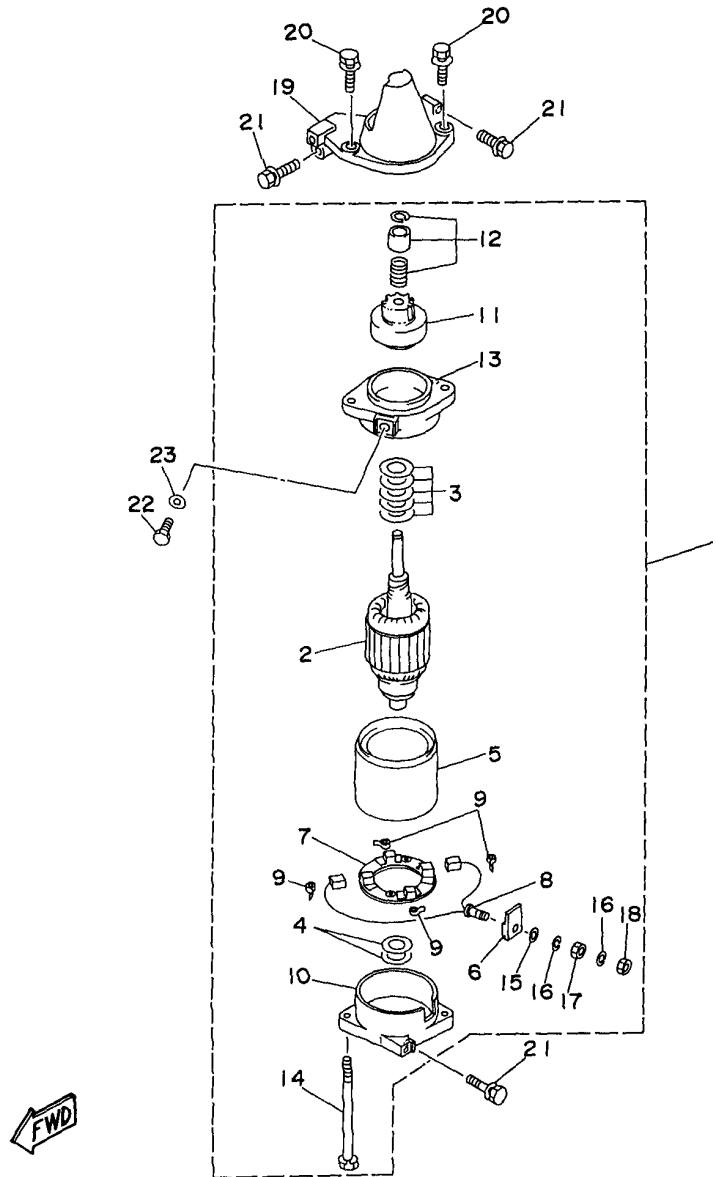

C115TXRV 1997 / STARTING MOTOR

©2014 Yamaha Motor Corporation, U.S.A. All rights reserved.

Part List

C115TXRV 1997 / STARTING MOTOR

REF - NO	PART NUMBER	PART NAME	QUANTITY	REMARKS
1	6N7-81800-00-00	STARTING MOTOR ASSEMBLY	1	
2	6N7-81850-00-00	ARMATURE ASSEMBLY	1	
3	61A-81809-00-00	.WASHER KIT	1	
4	61A-81824-00-00	.WASHER 2	2	
5	6N7-81810-00-00	.STATOR ASSY	1	
6	6K7-8182G-10-00	.BUSH, TERMINAL	1	
7	6N7-81840-00-00	.BRUSH HOLDER ASSY	1	
8	6N7-81801-00-00	.BRUSH SET	1	
9	6N7-81813-00-00	.SPRING, BRUSH	4	
10	6N7-81820-00-00	.REAR BRACKET ASSY	1	
11	61H-81807-00-00	.GEAR ASSEMBLY, STARTING MOTOR	1	
12	61H-81857-00-00	.RETAINER	1	
13	6N7-81830-00-00	.FRONT BRACKET ASSY	1	
14	6K7-81826-10-00	.BOLT	2	
15	6E5-8182E-10-00	.WASHER	1	
16	6E5-8182F-10-00	.WASHER	2	
17	6E5-8182A-10-00	.NUT	1	
18	6E5-8182K-10-00	.NUT	1	
19	6E5-81822-02-98	BRACKET, STARTING MOTOR	1	
20	90119-08M76-00	BOLT, WITH WASHER	2	
21	90119-08M77-00	BOLT, WITH WASHER	3	
22	97095-08016-00	BOLT	1	
23	92990-08600-00	..WASHER, PLATE	1