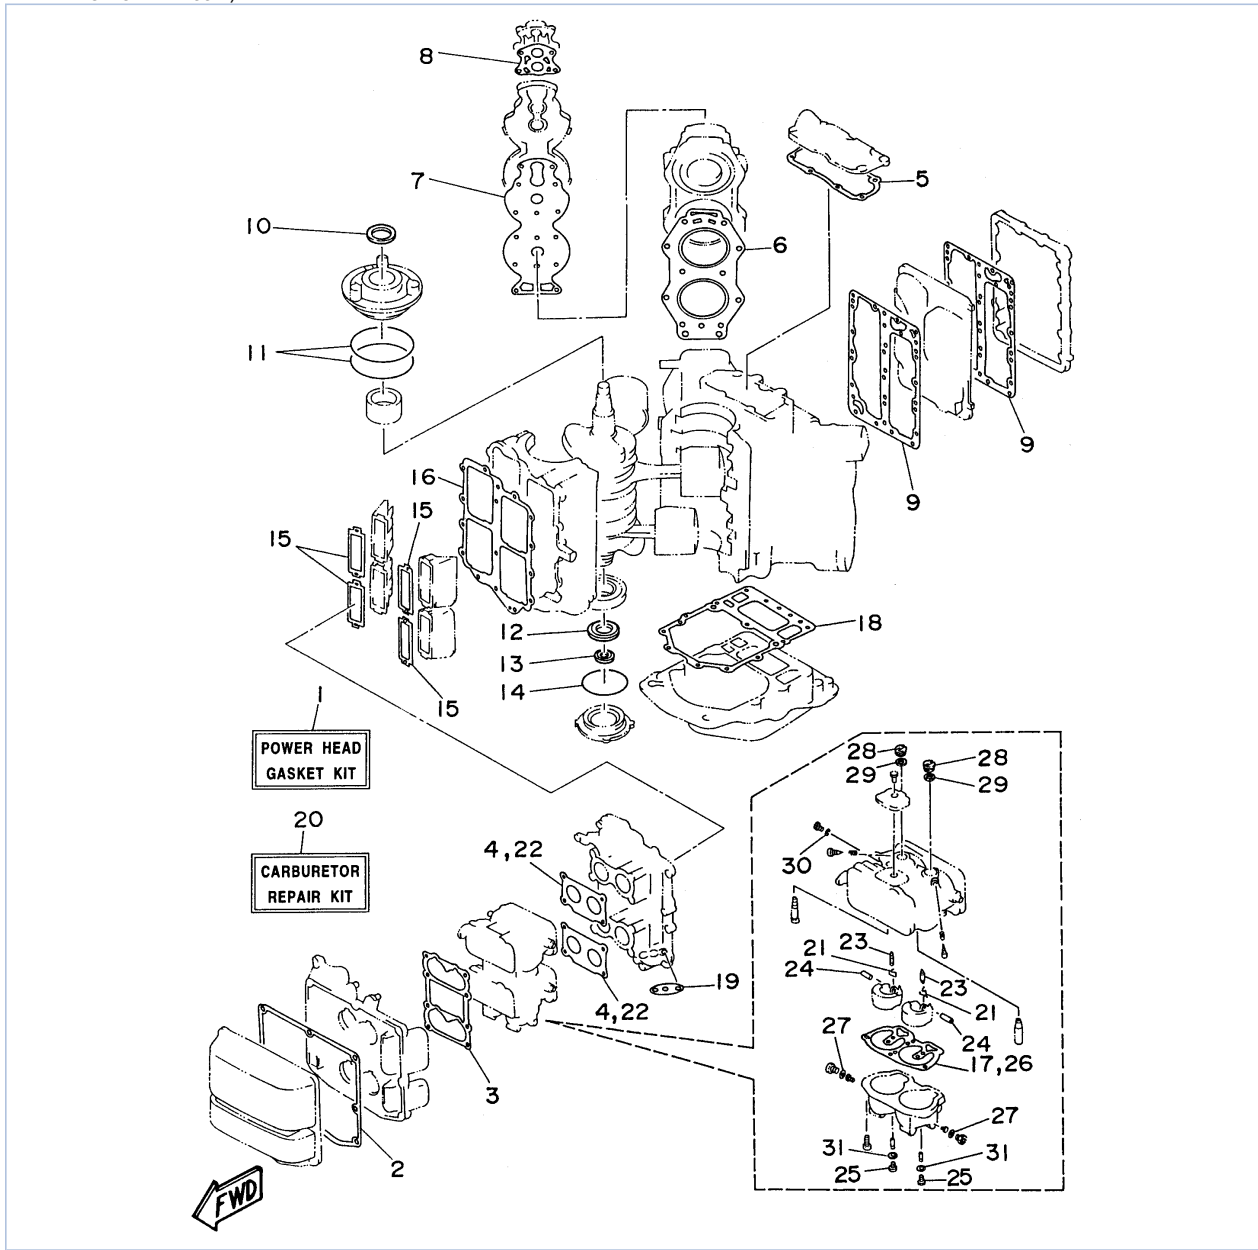

C115TXRV 1997 / REPAIR KIT 1

©2014 Yamaha Motor Corporation, U.S.A. All rights reserved.

Part List

C115TXRV 1997 / REPAIR KIT 1

REF - NO	PART NUMBER	PART NAME	QUANTITY	REMARKS
1	6F3-W0001-05-00	POWER HEAD GASKET KIT	1	
2	6E5-14416-A1-00	.GASKET, AIR CLEANER	1	
3	6E5-14483-A1-00	.GASKET	1	
4	6E5-14198-A2-00	.GASKET	2	
5	6E5-11381-A2-00	.GASKET 1	1	
6	6E5-11181-A1-00	.GASKET, CYLINDER HEAD 1	2	
7	6E5-11193-A0-00	.GASKET, HEAD COVER 1	2	
8	688-12414-A1-00	.GASKET, COVER	2	
9	6E5-41112-A1-00	.GASKET, EXHAUST INNER COVER	2	
10	93102-40M38-00	.OIL SEAL	1	
11	93211-04384-00	.O-RING	2	
12	93102-35M13-00	.OIL SEAL	1	
13	93101-22M15-00	.OIL SEAL	1	
14	93210-74M35-00	.O-RING	1	
15	6E5-13621-A1-00	.GASKET, VALVE SEAT	4	
16	6E5-13645-A1-00	.GASKET, MANIFOLD 1	1	
17	64D-14384-00-00	.GASKET, FLOAT CHAMBER	2	
18	6G5-45113-A1-00	.GASKET, UPPER CASING	1	
19	650-24431-A0-00	.GASKET, FUEL PUMP 1	1	
20	6E5-W0093-09-00	CARBURETOR REPAIR KIT	1	
21	6E5-14159-00-00	.CLIP	2	
22	6E5-14198-A2-00	.GASKET	1	
23	6E5-14546-00-00	.VALVE, NEEDLE	2	
24	6E5-14386-02-00	.PIN, FLOAT	2	
25	64D-14394-00-00	.VALVE, DRAIN	2	
26	64D-14384-01-00	..GASKET, FLOAT CHAMBER	1	
27	6E5-14398-00-00	.GASKET	2	
28	6E5-14328-01-00	.PLUG	2	
29	6E5-14979-00-00	.GASKET	2	
30	6J8-14995-00-00	..GASKET	1	
31	61U-14959-00-00	.GASKET	2	

Part Notes

C115TXRV 1997 / REPAIR KIT 1

PART NUMBER		NOTE TEXT
688-12414-A1-00		OEM: This part number is among the Top 100 Most Popular Marine Maintenance Parts as of March 2014.
93211-04384-00		OEM: This part number is among the Top 100 Most Popular Marine Maintenance Parts as of March 2014.
650-24431-A0-00		OEM: This part number is among the Top 100 Most Popular Marine Maintenance Parts as of March 2014.

©2014 Yamaha Motor Corporation, U.S.A. All rights reserved.