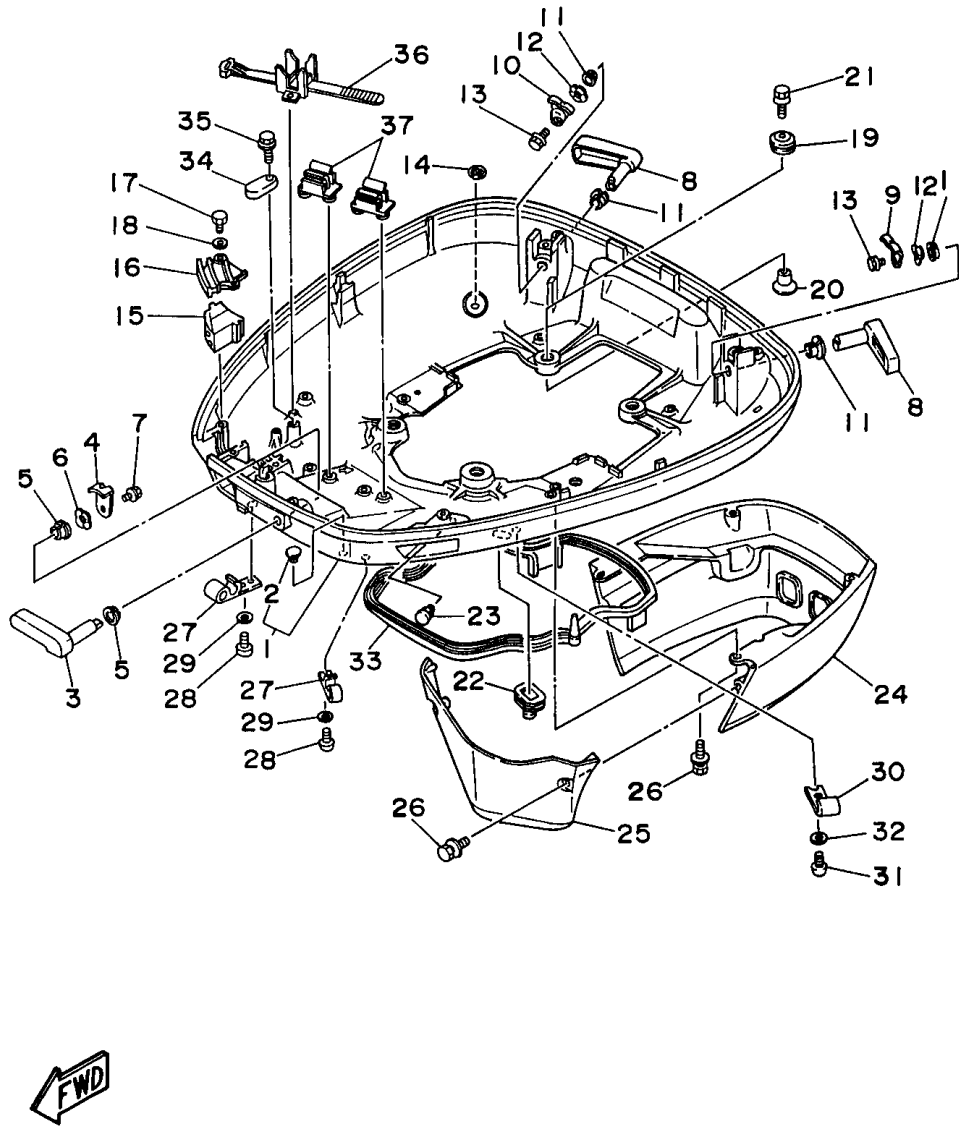

C115TXRV 1997 / BOTTOM COWLING

©2014 Yamaha Motor Corporation, U.S.A. All rights reserved.

Part List

C115TXRV 1997 / BOTTOM COWLING

REF - NO	PART NUMBER	PART NAME	QUANTITY	REMARKS
1	6E5-W4271-05-4D	COWLING, BOTTOM	1	
2	6H4-42748-00-00	.GROMMET	1	
3	688-42815-01-4D	LEVER, CLAMP	1	
4	688-42816-00-00	LEVER, CLAMP 2	1	
5	90386-13M38-00	BUSH	2	
6	90206-13M10-00	WASHER, WAVE	1	
7	90119-06M09-00	BOLT, WITH WASHER	1	
8	6E5-42817-01-4D	LEVER, CLAMP	2	
9	6G5-42816-00-00	LEVER, CLAMP	1	
10	6E5-42816-01-00	LEVER, CLAMP	1	
11	90386-13M38-00	BUSH	4	
12	90206-13M10-00	WASHER, WAVE	2	
13	90119-06M09-00	BOLT, WITH WASHER	2	
14	6E5-44391-00-00	NIPPLE, HOSE	1	
15	6E5-42725-00-00	GROMMET	1	
16	6E5-42738-01-5B	PLATE, FITTING	1	
17	97095-06016-00	BOLT	2	
18	92990-06600-00	WASHER, PLATE	2	
19	90480-22M15-00	GROMMET	4	
20	90387-08M37-00	COLLAR	4	
21	90119-08M22-00	BOLT, WITH WASHER	4	
22	688-42726-10-00	GROMMET	1	
23	90480-10M36-00	GROMMET	1	
24	6E5-42741-01-4D	APRON	1	
25	6E5-42771-01-4D	APRON	1	
26	97595-06520-00	BOLT, WITH WASHER	6	
27	6E5-24367-01-00	CLAMP, FUEL PIPE 2	2	
28	90157-06M01-00	SCREW, PAN HEAD	2	
29	92990-06600-00	WASHER, PLATE	2	
30	6E5-24367-10-00	CLAMP, FUEL PIPE 2	1	
31	90157-06M01-00	SCREW, PAN HEAD	1	
32	92990-06600-00	WASHER, PLATE	1	
33	6E5-42716-00-00	RUBBER, SEAL 1	1	
34	6E5-82588-00-00	PLATE	1	
35	97595-06520-00	BOLT, WITH WASHER	1	
36	688-82594-00-00	CLAMP	1	
37	6E5-82594-00-00	CLAMP	2	

Part Notes

C115TXRV 1997 / BOTTOM COWLING

PART NUMBER	NOTE TEXT
92990-06600-00	OEM: This part number is among the Top 100 Most Popular Marine Maintenance Parts as of March 2014.
92990-06600-00	OEM: This part number is among the Top 100 Most Popular Marine Maintenance Parts as of March 2014.
92990-06600-00	OEM: This part number is among the Top 100 Most Popular Marine Maintenance Parts as of March 2014.

©2014 Yamaha Motor Corporation, U.S.A. All rights reserved.