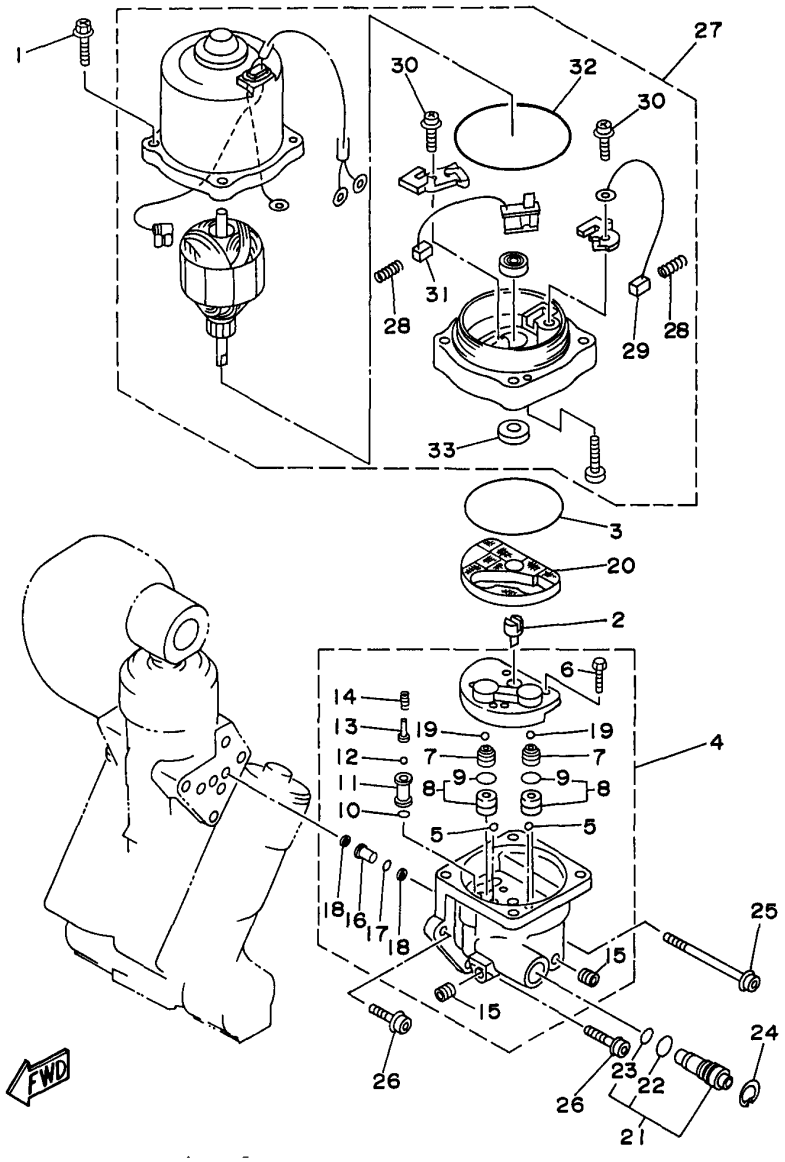

C115TXRV 1997 / POWER TRIM TILT ASSEMBLY 2

©2014 Yamaha Motor Corporation, U.S.A. All rights reserved.

Part List

C115TXRV 1997 / POWER TRIM TILT ASSEMBLY 2

REF - NO	PART NUMBER	PART NAME	QUANTITY	REMARKS
1	64E-4388E-10-00	BOLT ,SCREW (L:14MM)	4	
2	64E-43831-00-00	CONNECTOR, SHAFT	1	
3	64E-43868-00-00	O-RING	1	
4	64E-43830-00-00	GEAR PUMP ASSY	1	
5	72X-43858-00-00	.BALL	2	
6	64E-43843-10-00	..SCREW, VALVE LOCK	4	
7	64E-43841-00-00	.PISTON, SHUTTLE	2	
8	64E-43802-00-00	.VALVE SUB ASSY	2	
9	6E5-43896-00-00	..O-RING	1	
10	6G5-43863-00-00	.O-RING	1	
11	64E-43851-00-00	.SEAT, RELIEF VALVE	1	
12	64E-43858-00-00	.BALL	1	
13	64E-43859-00-00	.PIN, VALVE SUPPORT	1	
14	64E-43855-00-00	.SPRING, UP RELIEF	1	
15	6E5-43826-01-00	.PLUG, TAPER SCREW	2	
16	64E-43850-00-00	..VALVE SUB ASSY	1	
17	64E-43865-00-00	.O-RING	1	
18	64E-43816-00-00	.FILTER 1	2	
19	64E-43858-00-00	.BALL	2	
20	64E-43817-10-00	FILTER 2	1	
21	64E-43860-00-00	MANUAL VALVE SUB-ASSY	1	
22	72X-85075-L0-00	.O-RING	1	
23	64E-43862-00-00	.O-RING	1	
24	64E-43875-00-00	RING, SNAP	1	
25	64E-43879-10-00	SCREW, WITH WASHER	1	
26	64E-43879-00-00	SCREW, WITH WASHER	2	
27	64E-43880-00-00	MOTOR ASSY	1	
28	6H1-4386K-10-00	.SPRING, BRUSH	2	
29	64E-43891-00-00	.BRUSH 1	1	
30	98507-04010-00	.SCREW, PAN HEAD	2	
31	64E-43892-00-00	.BREAKER COMP (BRUSH 2)	1	
32	6G5-43865-00-00	.O-RING	1	
33	93102-08M43-00	.OIL SEAL	1