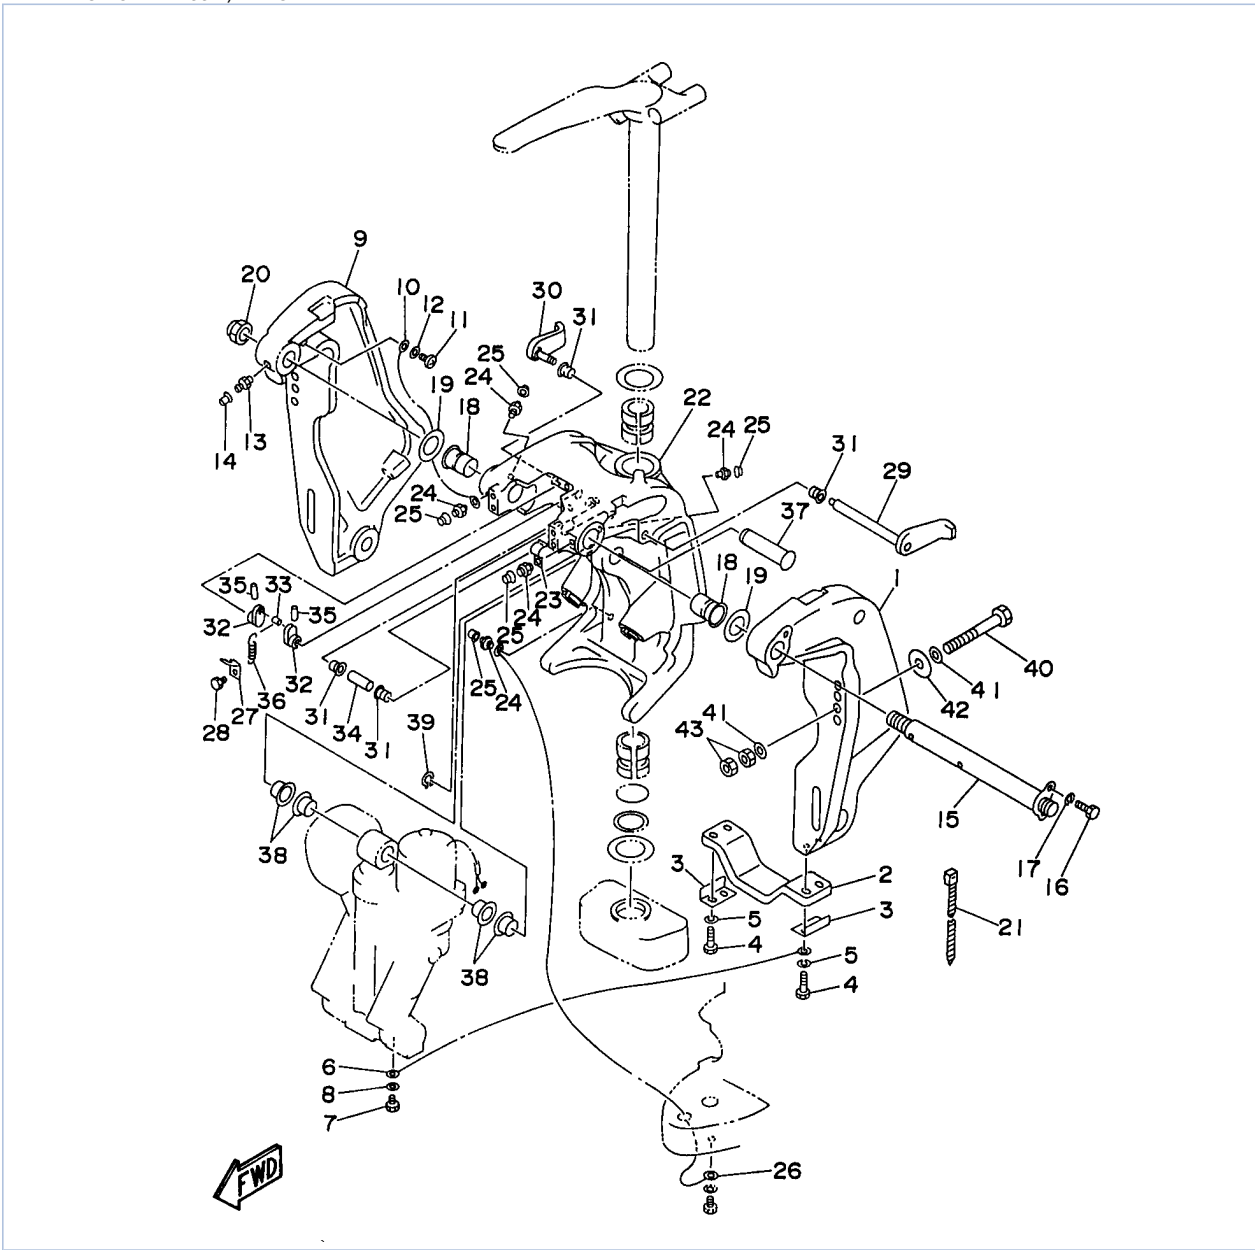

C115TXRV 1997 / BRACKET 1

©2014 Yamaha Motor Corporation, U.S.A. All rights reserved.

Part List

C115TXRV 1997 / BRACKET 1

REF - NO	PART NUMBER	PART NAME	QUANTITY	REMARKS
1	64E-43111-00-8D	BRACKET, CLAMP	1	
2	6G5-45251-01-00	ANODE	1	
3	6G5-44526-00-00	PLATE	2	
4	97095-06030-00	BOLT	4	
5	92995-06100-00	WASHER, SPRING	4	
6	6E5-82148-00-00	WIRE, LEAD 4	1	
7	97095-06010-00	BOLT	1	
8	92990-06600-00	WASHER, PLATE	1	
9	64E-43112-00-8D	BRACKET, CLAMP	1	
10	6E5-82148-00-00	WIRE, LEAD 4	1	
11	98580-06012-00	SCREW, PAN HEAD	1	
12	92990-06600-00	WASHER, PLATE	1	
13	93700-06M03-00	NIPPLE, GREASE	1	
14	663-45119-00-00	CAP, GREASE NIPPLE	1	AP
15	64E-43131-00-00	BOLT, CLAMP BRACKET	1	
16	97095-08020-00	BOLT	1	
17	92990-08100-00	WASHER, SPRING	1	
18	90386-25M31-00	BUSH	2	
19	90201-26M59-00	WASHER, PLATE	2	
20	90185-22M11-00	NUT, SELF-LOCKING	1	
21	90465-11M10-00	CLAMP	1	
22	64E-43311-20-8D	BRACKET, SWIVEL 1	1	UR ULTRA LONG
22	64E-43311-10-8D	BRACKET, SWIVEL 1	1	UR LONG
23	90465-08M63-00	CLAMP	1	
24	93700-06M03-00	NIPPLE, GREASE	5	
25	663-45119-00-00	CAP, GREASE NIPPLE	5	AP
26	6E5-82147-00-00	WIRE, LEAD 5	1	UR LONG
27	6G5-43144-00-00	HOOK, SPRING	1	
28	97095-06010-00	BOLT	1	
29	6G5-43181-02-00	LEVER, TILT STOP 1	1	
30	6G5-43185-02-00	LEVER, TILT STOP 2	1	
31	90386-10M16-00	BUSH	4	
32	6G5-43148-00-00	COLLAR, DISTANCE	2	
33	90249-06M19-00	PIN	1	
34	90387-10M05-00	COLLAR	1	
35	91690-30020-00	PIN, SPRING	2	
36	90506-14M24-00	SPRING, TENSION	1	
37	64E-43126-00-00	PIN, UPPER SHOCK MOUNT	1	
38	90386-22M98-00	BUSH	4	
39	93410-22M11-00	CIRCLIP	1	
40	90101-12M03-00	BOLT (L:115MM)	4	UR
41	90201-13M01-00	WASHER, PLATE	8	
42	90201-12M05-00	WASHER, PLATE	4	
43	95380-12600-00	NUT	8	

Part Notes

C115TXRV 1997 / BRACKET 1

PART NUMBER	NOTE TEXT
92990-06600-00	OEM: This part number is among the Top 100 Most Popular Marine Maintenance Parts as of March 2014.
92990-06600-00	OEM: This part number is among the Top 100 Most Popular Marine Maintenance Parts as of March 2014.

©2014 Yamaha Motor Corporation, U.S.A. All rights reserved.