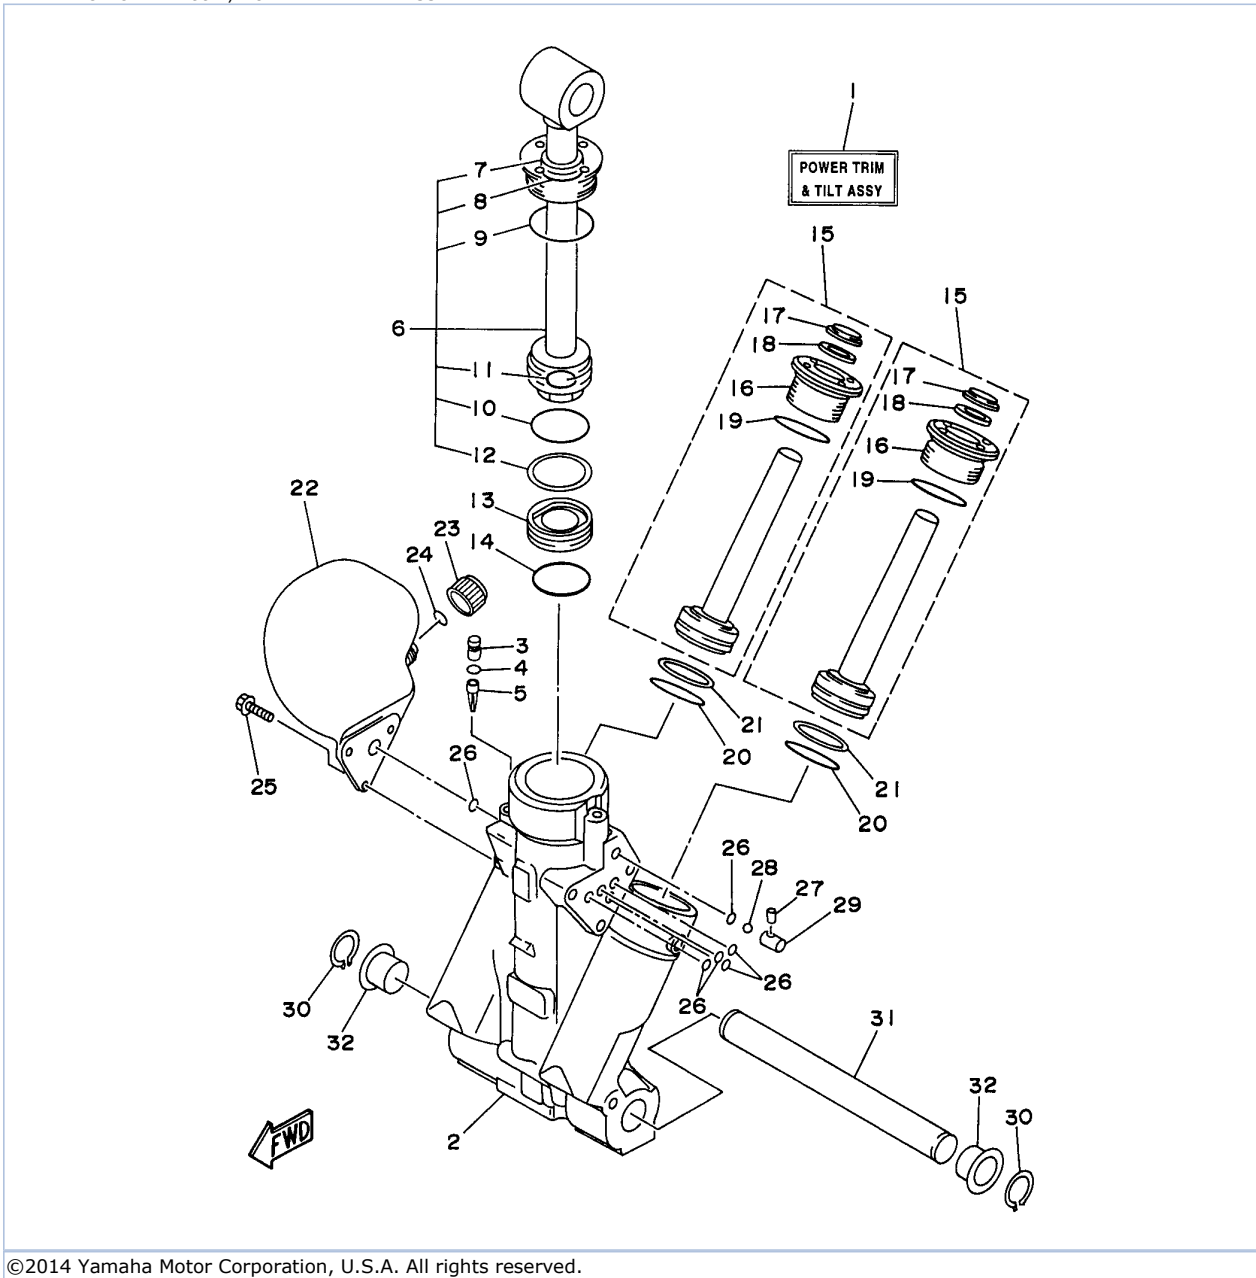

C115TXRV 1997 / POWER TRIM TILT ASSEMBLY 1

©2014 Yamaha Motor Corporation, U.S.A. All rights reserved.

Part List

C115TXRV 1997 / POWER TRIM TILT ASSEMBLY 1

REF - NO	PART NUMBER	PART NAME	QUANTITY	REMARKS
1	64E-43800-00-4D	POWER TRIM & TILT ASSEMBLY	1	
2	64E-43825-00-00	HOUSING, TRIM & TILT	1	
3	64E-4388J-00-00	PLUG 2	1	
4	93210-10M74-00	O-RING	1	
5	64E-43817-00-00	FILTER 2	1	
6	64E-43810-00-00	TILT PISTON SUB ASSY	1	
7	64E-43898-00-00	.SEAL, DUST 2	1	
8	64E-43867-00-00	.O-RING	1	
9	64E-43866-00-00	.O-RING	1	
10	6E5-43862-00-00	.O-RING	1	
11	64E-43883-00-00	.O-RING	1	
12	6E5-43872-00-00	.RING, BACK UP	1	
13	6E5-43814-02-00	PISTON, FREE	1	
14	6E5-43862-00-00	O-RING	1	
15	64E-43820-00-00	PISTON SUB ASSEMBLY	2	
16	64E-43821-00-00	.SCREW, TRIM CYLINDER END	1	
17	64E-43822-00-00	.SEAL, TRIM DUST	1	
18	64E-4384J-00-00	.SEAL, TRIM DOWN	1	
19	6G5-43864-00-00	.O-RING	1	
20	6E5-43864-00-00	O-RING	2	
21	6E5-43874-01-00	RING, BACK UP	2	
22	64E-43828-00-00	BODY, RESERVOIR	1	
23	64E-43829-00-00	PLUG, RESERVOIR	1	
24	64E-43897-00-00	O-RING	1	
25	64E-4388E-00-00	BOLT ,SCREW (L:14MM)	3	
26	64E-43869-00-00	O-RING	6	
27	64E-4381G-00-00	PIN	1	
28	6E5-43858-00-00	BALL	1	
29	6E5-4382G-00-00	VALVE SEAT	1	
30	93410-22M11-00	CIRCLIP	2	
31	64E-43818-00-00	PIN, LOWER SHOCK MOUNT	1	
32	90386-22M98-00	BUSH	2	

Part Notes

C115TXRV 1997 / POWER TRIM TILT ASSEMBLY 1

PART NUMBER		NOTE TEXT
64E-43822-00-00		OEM: This part number is among the Top 100 Most Popular Marine Maintenance Parts as of March 2014.
64E-4384J-00-00		OEM: This part number is among the Top 100 Most Popular Marine Maintenance Parts as of March 2014.
6G5-43864-00-00		OEM: This part number is among the Top 100 Most Popular Marine Maintenance Parts as of March 2014.
64E-43869-00-00		OEM: This part number is among the Top 100 Most Popular Marine Maintenance Parts as of March 2014.

©2014 Yamaha Motor Corporation, U.S.A. All rights reserved.