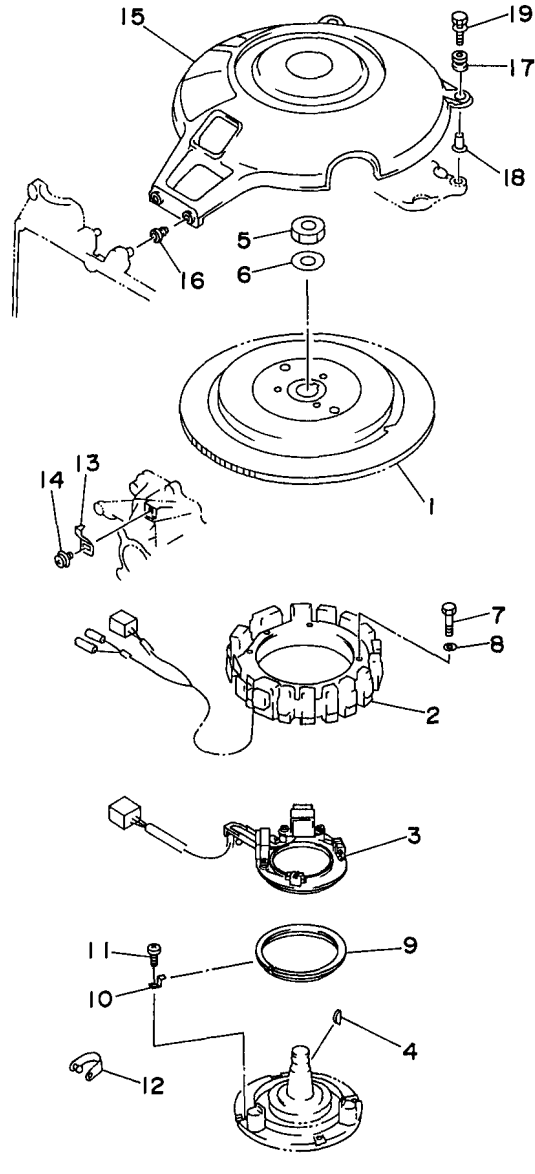

C115TXRV 1997 / MAGNETO

©2014 Yamaha Motor Corporation, U.S.A. All rights reserved.

Part List

C115TXRV 1997 / MAGNETO

REF - NO	PART NUMBER	PART NAME	QUANTITY	REMARKS
1	6E5-85550-00-00	ROTOR ASSEMBLY	1	
2	6E5-85510-00-00	STATOR ASSEMBLY	1	
3	6E5-85580-00-00	COIL, PULSER	1	
4	90280-05049-00	KEY, WOODRUFF	1	
5	90201-21M18-00	WASHER, PLATE	1	
6	90170-20137-00	NUT	1	
7	97013-06060-00	BOLT	3	
8	92990-06600-00	WASHER, PLATE	3	
9	688-41611-00-00	RETAINER, MAGNETO BASE	1	
10	688-41612-00-00	RETAINER, MAGNETO BASE	4	
11	97880-06018-00	SCREW, PAN HEAD	4	
12	90464-12M00-00	CLAMP	1	
13	6E5-81332-00-00	PLATE, TIMING	1	
14	97985-06210-00	SCREW, WITH WASHER	1	
15	6E5-81337-01-00	COVER, FLYWHEEL	1	
16	6G5-82317-00-00	DAMPER, IGNITION COIL	2	
17	6A0-82317-00-00	DAMPER, IGNITION COIL	2	
18	624-42542-00-00	PIPE	2	
19	90119-06M59-00	BOLT, WITH WASHER	2	

Part Notes

C115TXRV 1997 / MAGNETO

PART NUMBER	NOTE TEXT
92990-06600-00	OEM: This part number is among the Top 100 Most Popular Marine Maintenance Parts as of March 2014.

©2014 Yamaha Motor Corporation, U.S.A. All rights reserved.