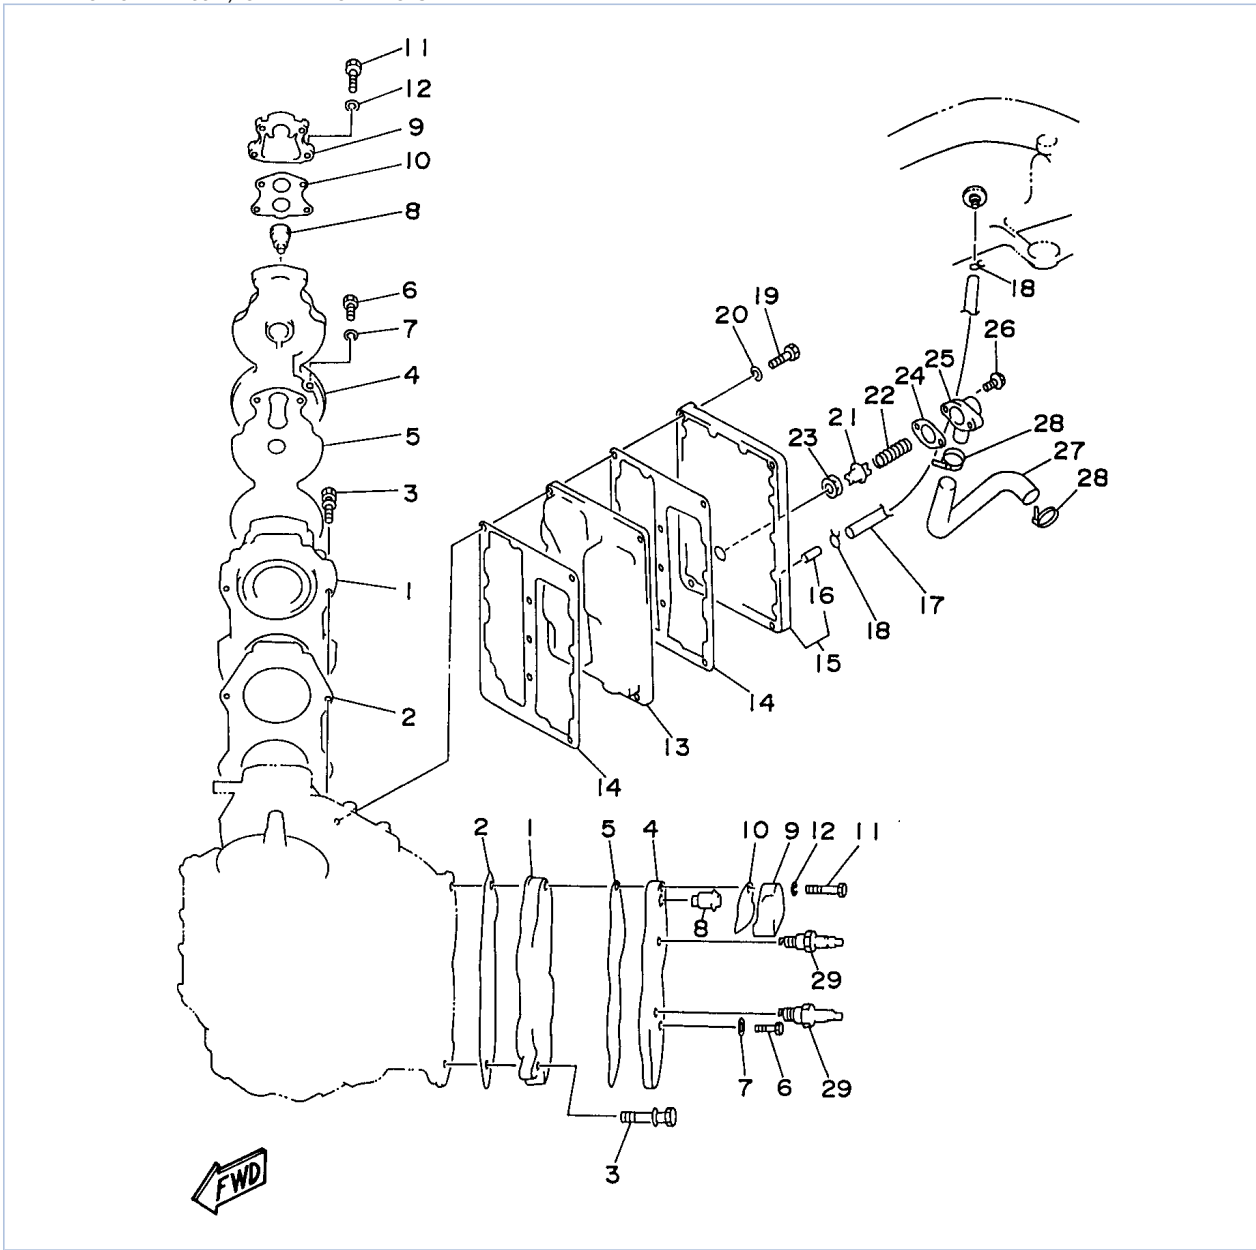

C115TXRV 1997 / CYLINDER CRANKCASE 2

©2014 Yamaha Motor Corporation, U.S.A. All rights reserved.

Part List

C115TXRV 1997 / CYLINDER CRANKCASE 2

REF - NO	PART NUMBER	PART NAME	QUANTITY	REMARKS
1	6E5-11111-10-94	HEAD, CYLINDER 1	2	
2	6E5-11181-A1-00	.GASKET, CYLINDER HEAD 1	2	
3	90119-08M21-00	BOLT, WITH WASHER	20	
4	6E5-11191-01-9M	COVER, CYLINDER HEAD 1	2	
5	6E5-11193-A0-00	.GASKET, HEAD COVER 1	2	
6	97095-06030-00	BOLT	24	
7	92990-06600-00	WASHER, PLATE	24	
8	6E5-12411-20-00	THERMOSTAT	2	
9	6G5-12413-00-9M	COVER, THERMOSTAT	2	
10	688-12414-A1-00	.GASKET, COVER	2	
11	97095-06040-00	.BOLT	8	
12	97090-06600-00	WASHER, PLATE	8	
13	6E5-41111-00-9M	INNER COVER, EXHAUST	1	
14	6E5-41112-A1-00	GASKET, EXHAUST INNER COVER	2	
15	6N7-41113-00-9M	OUTER COVER, EXHAUST	1	
16	652-24461-00-00	.PIPE, JOINT 4	1	
17	6E5-24312-00-00	PIPE 2	1	
18	90467-08004-00	CLIP	2	
19	97014-06035-00	BOLT, HEXAGON	23	
20	92990-06600-00	WASHER, PLATE	23	
21	6G5-12416-00-00	VALVE, PRESSURE CONTROL	1	
22	90501-16M11-00	SPRING, COMPRESSION	1	
23	90480-20M05-00	GROMMET	1	
24	6G5-11382-A1-00	.GASKET 2	1	
25	6G5-11372-00-5B	NIPPLE, HOSE (6G5-11372- 00-9M)	1	
26	97595-06520-00	BOLT, WITH WASHER	2	
27	6E5-12576-00-00	HOSE 1	1	
28	90465-13M36-00	CLAMP	2	
29	NGK-B8HS1-00-00	PLUG, SPARK (NGK B8HS- 10)	4	

Part Notes

C115TXRV 1997 / CYLINDER CRANKCASE 2

PART NUMBER	NOTE TEXT
92990-06600-00	OEM: This part number is among the Top 100 Most Popular Marine Maintenance Parts as of March 2014.
688-12414-A1-00	OEM: This part number is among the Top 100 Most Popular Marine Maintenance Parts as of March 2014.
92990-06600-00	OEM: This part number is among the Top 100 Most Popular Marine Maintenance Parts as of March 2014.
90480-20M05-00	OEM: This part number is among the Top 100 Most Popular Marine Maintenance Parts as of March 2014.

©2014 Yamaha Motor Corporation, U.S.A. All rights reserved.