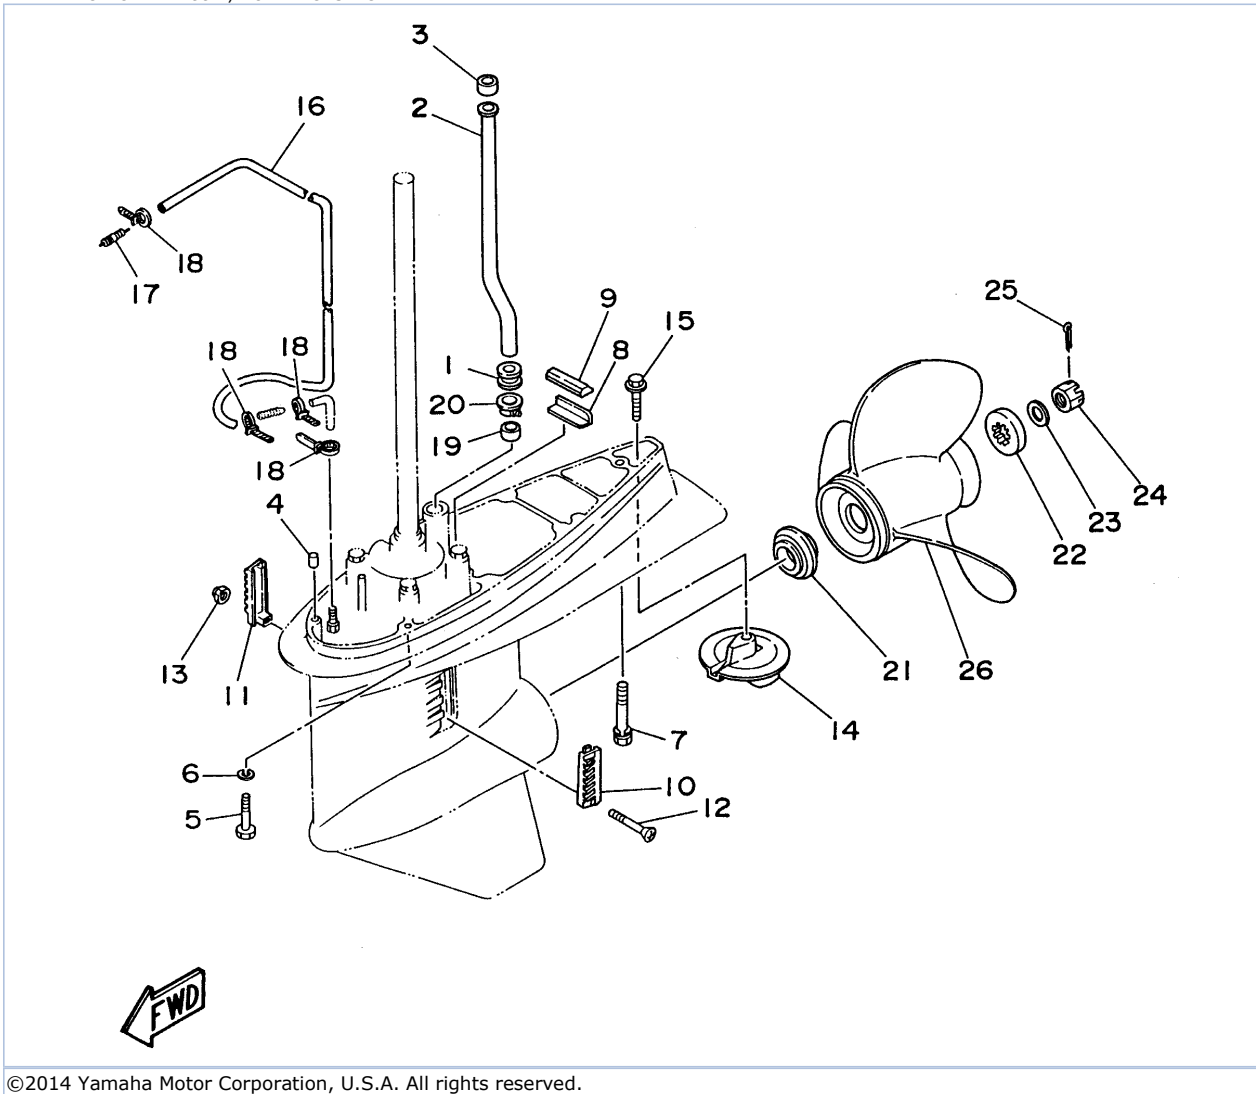

C115TXRV 1997 / LOWER CASING DRIVE 2

©2014 Yamaha Motor Corporation, U.S.A. All rights reserved.

Part List

C115TXRV 1997 / LOWER CASING DRIVE 2

REF - NO	PART NUMBER	PART NAME	QUANTITY	REMARKS
1	6E5-44366-00-00	DAMPER, WATER SEAL 2	1	
2	6E5-44361-20-00	TUBE, WATER 1	1	UR ULTRA LONG
2	6E5-44361-00-00	TUBE, WATER 1	1	UR LONG
3	6E5-44365-00-00	DAMPER, WATER SEAL 1	1	
4	93608-12M05-00	PIN, DOWEL	2	
5	97095-10045-00	BOLT	6	
6	92990-10100-00	WASHER, SPRING	6	
7	90119-10M89-00	BOLT, WITH WASHER	1	
8	663-45376-00-94	GUIDE, SEAL DAMPER	1	
9	688-45375-00-00	DAMPER, SEAL	1	
10	688-45214-02-00	COVER, WATER INLET 1	1	
11	688-45215-02-00	COVER, WATER INLET 2	1	
12	90142-05M03-00	SCREW, COUNTERSUNK	1	
13	90185-05904-00	NUT, SELF-LOCKING	1	
14	6E5-45371-01-00	TAB-TRIM	1	
15	90105-10M67-00	BOLT, FLANGE	1	
16	90445-07MF0-00	HOSE (L1030)	1	
17	6E5-83558-00-00	END, NIPPLE	1	
18	90465-11M10-00	CLAMP	4	
19	6E5-44365-00-00	DAMPER, WATER SEAL 1	1	
20	6E5-44312-00-00	COVER, WATER PUMP HOUSING	1	
21	6E5-45987-01-00	SPACER 1	1	
22	688-45997-01-00	SPACER 2	1	
23	92990-18200-00	WASHER	1	
24	90171-18M04-00	NUT, CASTLE	1	
25	91490-40030-00	PIN. COTTER	1	
26	688-45930-01-98	PROPELLER (3X13"X17"-K)	1	UR S/S
26	688-45932-60-98	PROPELLER (3X13-1/2"X14"-K)	1	UR S/S
26	6E5-45952-00-EL	PROPELLER (3X13"X23"-K)	1	UR AL
26	6E5-45954-00-EL	PROPELLER (3X14"X11"-K)	1	UR AL
26	688-45976-01-98	PROPELLER (3X13"X25"-K)	1	UR S/S
26	688-45978-60-98	PROPELLER (3X13-1/2"X16"-K)	1	UR S/S
26	688-45974-02-98	PROPELLER (3X13"X23"-K)	1	UR S/S
26	688-45972-02-98	PROPELLER (3X13"X21"-K)	1	UR S/S
26	688-45970-03-98	PROPELLER (3 X 13-1/2" X 19" -K) ( )	1	UR S/S
26	6E5-45949-00-EL	PROPELLER (3X13-5/8"X13"-K)	1	UR AL
26	6E5-45947-00-EL	PROPELLER (3X13-1/2"X15"-K)	1	UR AL
26	6E5-45945-01-EL	PROPELLER (3X13-1/4"X17"-K)	1	UR AL
26	6E5-45943-00-EL	PROPELLER (3X12-5/8"X21"-K)	1	UR AL
26	6E5-45941-00-EL	PROPELLER (3X13"X19"-K)	1	UR AL

Part Notes

C115TXRV 1997 / LOWER CASING DRIVE 2

PART NUMBER		NOTE TEXT
6E5-45371-01-00		OEM: This part number is among the Top 100 Most Popular Marine Maintenance Parts as of March 2014.
688-45997-01-00		OEM: This part number is among the Top 100 Most Popular Marine Maintenance Parts as of March 2014.