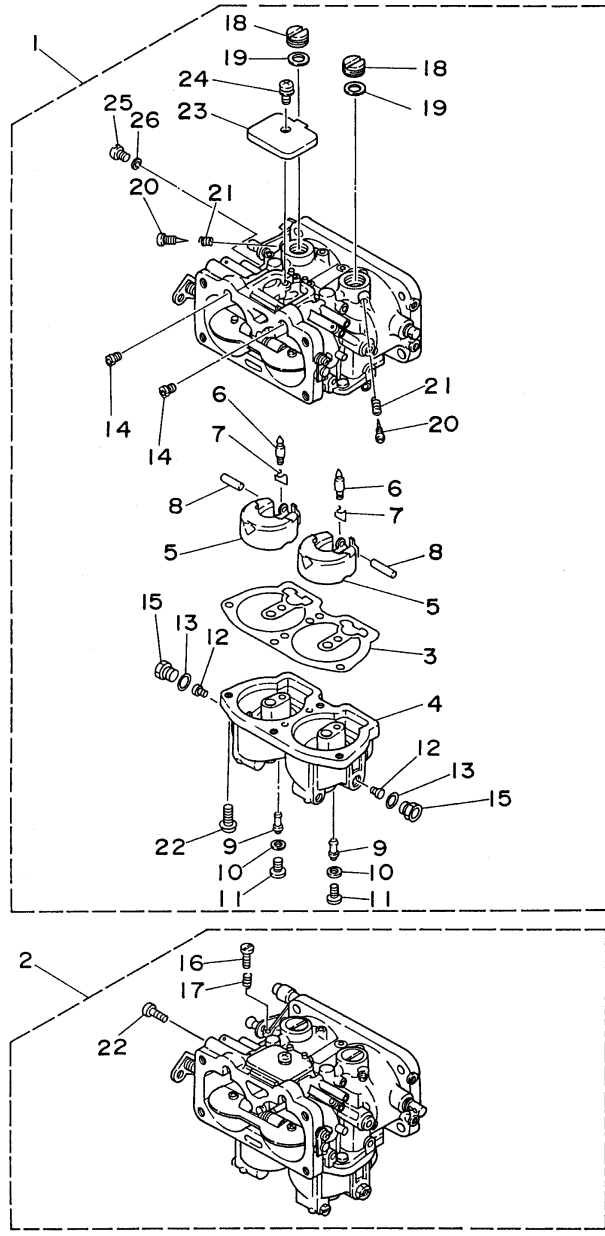

C115TXRV 1997 / CARBURETOR

©2014 Yamaha Motor Corporation, U.S.A. All rights reserved.

Part List

C115TXRV 1997 / CARBURETOR

REF - NO	PART NUMBER	PART NAME	QUANTITY	REMARKS
1	6E5-14301-15-00	CARBURETOR ASSY 1	1	
2	6E5-14302-15-00	CARBURETOR ASSY 2	1	
3	64D-14384-00-00	.GASKET, FLOAT CHAMBER	2	
4	64D-14381-00-00	.BODY, FLOAT CHAMBER	2	
5	6E5-14385-02-00	.FLOAT	4	
6	6E5-14546-00-00	.VALVE, NEEDLE	4	
7	6E5-14159-00-00	.CLIP	4	
8	6E5-14386-02-00	.PIN, FLOAT	4	
9	64D-1492F-39-00	.JET, AIR SLOW (#78)	4	
10	61U-14959-00-00	.GASKET	4	
11	64D-14394-00-00	.VALVE, DRAIN	4	
12	64D-1492E-88-00	.JET, MAIN (#176)	4	
13	6E5-14398-00-00	.GASKET	4	
14	61A-1492H-12-00	.JET, SLOW AIR BLEED (#60)	4	
15	61A-14383-01-00	.SCREW, DRAIN	4	
16	6E5-14321-00-00	.SCREW, THROTTLE	1	LOWER
17	6J8-14334-00-00	.SPRING, THROTTLE	1	LOWER
18	6E5-14328-01-00	.PLUG	4	
19	6E5-14979-00-00	.GASKET	4	
20	6E5-14323-03-00	.SCREW, AIR ADJUSTING	4	
21	6E5-14223-00-00	.SPRING, AIR ADJUSTING	4	
22	97980-05116-00	.SCREW, WITH WASHER	9	
23	6E5-14527-01-00	.PLATE	2	
24	97980-05108-00	.SCREW, WITH WASHER	2	
25	6E5-14324-00-00	.SCREW, FLAT HEAD	2	
26	6J8-14959-00-00	.GASKET	2