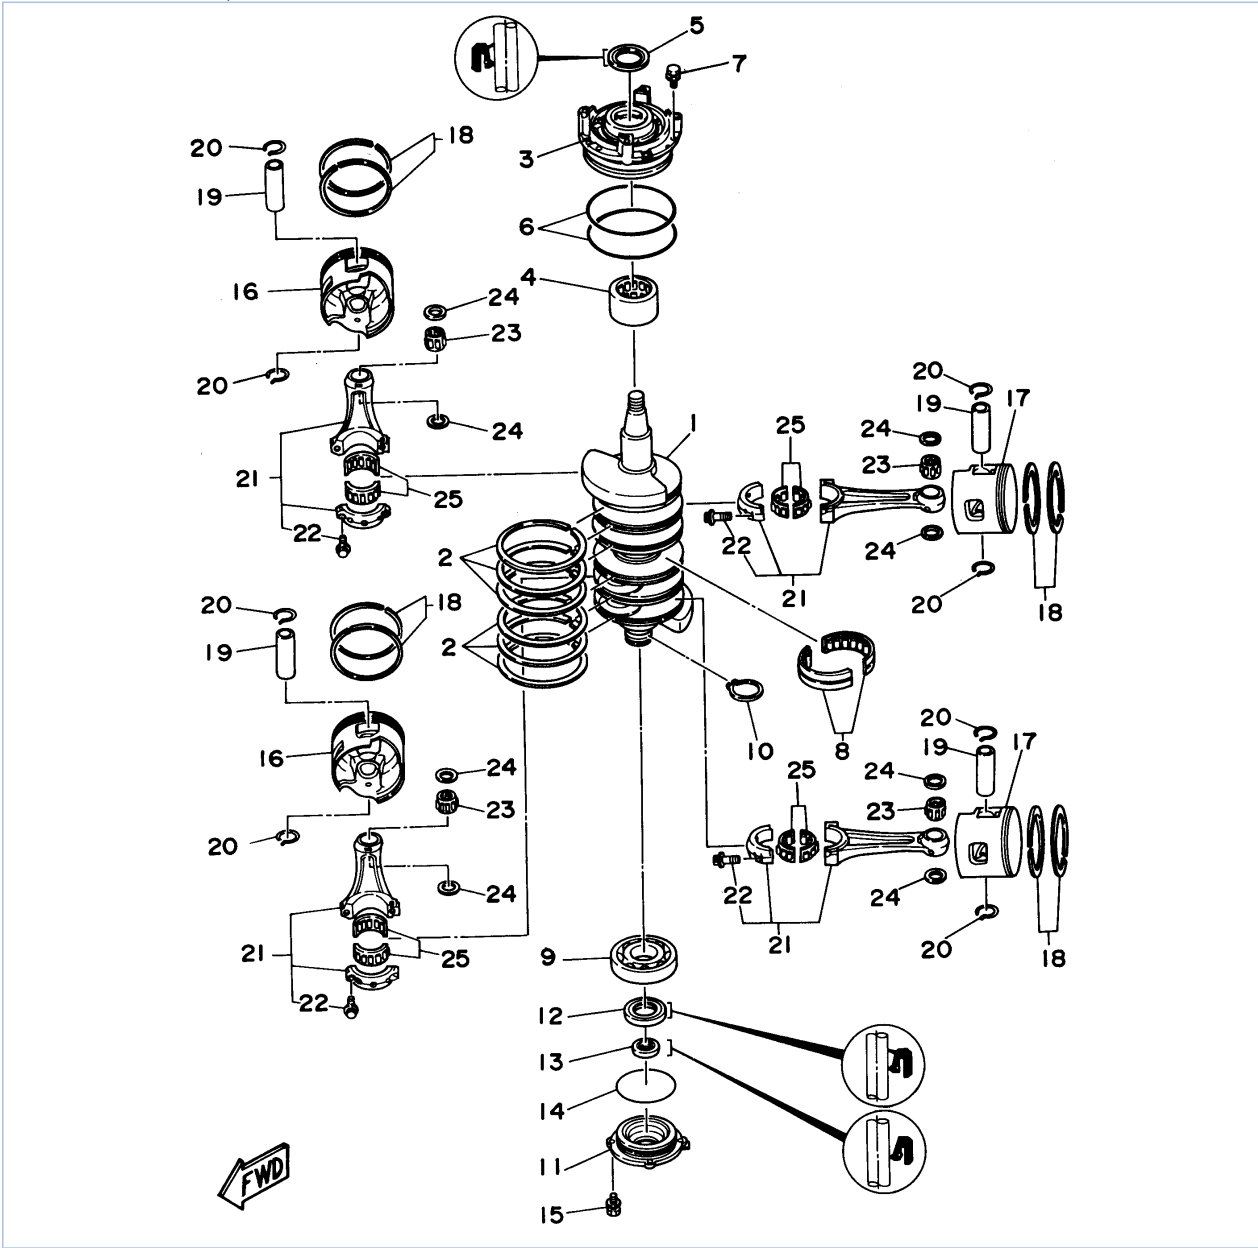

C115TXRV 1997 / CRANKSHAFT PISTON

©2014 Yamaha Motor Corporation, U.S.A. All rights reserved.

Part List

C115TXRV 1997 / CRANKSHAFT PISTON

REF - NO	PART NUMBER	PART NAME	QUANTITY	REMARKS
1	6N7-11411-00-00	CRANKSHAFT	1	
2	6E5-11447-00-00	SEAL, CRANK	6	
3	6E5-15163-00-94	HOUSING, BEARING 1	1	
4	93311-940U3-00	BEARING	1	
5	93102-40M38-00	OIL SEAL	1	
6	93211-04384-00	.O-RING	2	
7	97595-06520-00	BOLT, WITH WASHER	4	
8	93310-954U1-00	BEARING	1	
9	93306-208U0-00	BEARING	1	
10	93410-40M03-00	CIRCLIP	1	
11	6G5-15359-00-94	HOUSING, OIL SEAL	1	
12	93102-35M13-00	OIL SEAL	1	
13	93101-22M15-00	.OIL SEAL	1	
14	93210-74M35-00	.O-RING	1	
15	97595-06520-00	BOLT, WITH WASHER	4	
16	6R5-11631-11-93	PISTON (STD)	2	
16	6R5-11635-11-00	PISTON (0.25MM O/S)	2	AP
16	6R5-11636-11-00	PISTON (0.50MM O/S)	2	AP
17	6R5-11645-11-00	PISTON 2 (0.25MM O/S)	2	AP
17	6R5-11642-11-93	PISTON 2 (STD)	2	
17	6R5-11646-11-00	PISTON 2 (0.50MM O/S)	2	AP
18	64D-11603-01-00	PISTON RING SET (STD)	4	
18	64D-11604-01-00	PISTON RING SET (0.25MM O/S)	4	AP
18	64D-11605-01-00	PISTON RING SET (0.50MM O/S)	4	AP
19	6R5-11633-10-00	PIN, PISTON	4	
20	6R5-11634-10-00	CLIP, PISTON PIN	8	
21	6R5-11650-10-00	CONNECTING ROD ASSY	4	
22	90109-08M71-00	.BOLT	2	
23	93310-323V6-00	BEARING	4	
24	90201-23M01-00	WASHER, PLATE	8	
25	93310-836V2-00	BEARING	4	

Part Notes

C115TXRV 1997 / CRANKSHAFT PISTON

PART NUMBER	NOTE TEXT
93211-04384-00	OEM: This part number is among the Top 100 Most Popular Marine Maintenance Parts as of March 2014.

©2014 Yamaha Motor Corporation, U.S.A. All rights reserved.