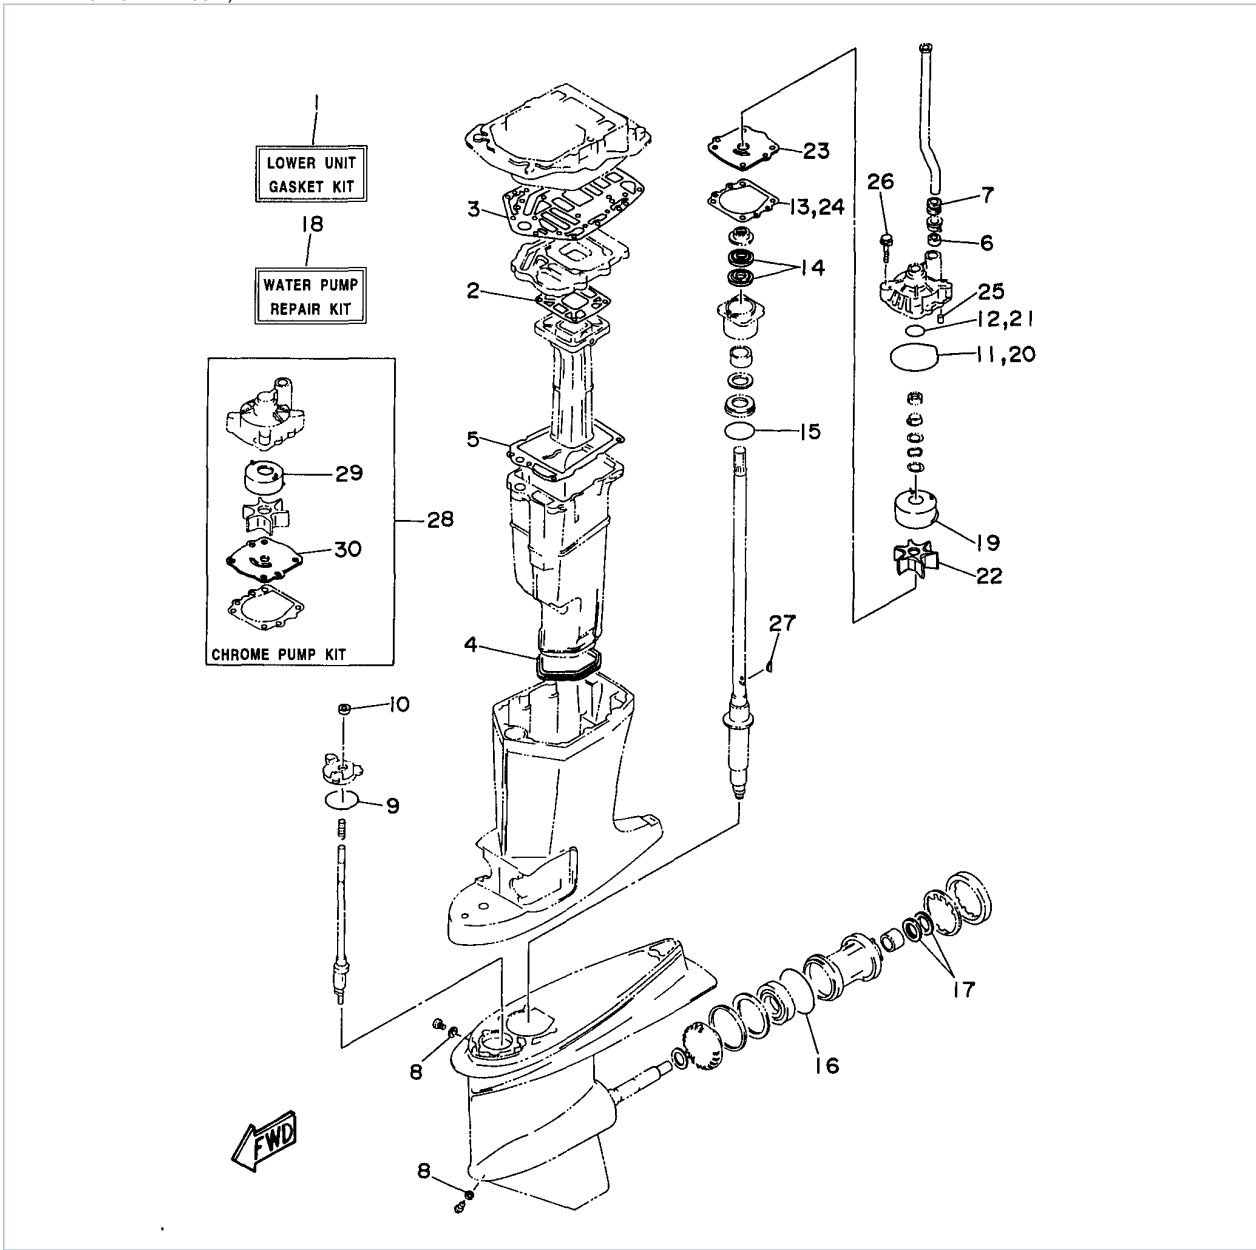

C115TXRV 1997 / REPAIR KIT 2

©2014 Yamaha Motor Corporation, U.S.A. All rights reserved.

Part List

C115TXRV 1997 / REPAIR KIT 2

REF - NO	PART NUMBER	PART NAME	QUANTITY	REMARKS
1	6E5-W0001-F1-00	LOWER UNIT GASKET KIT	1	
2	6E5-41134-A0-00	.GASKET, EXHAUST MANIFOLD	1	
3	6G5-45114-A0-00	.GASKET, UPPER CASING	1	
4	6E5-45123-00-00	.GASKET, MUFFLER	1	
5	6E5-41135-A0-00	.GASKET, EXHAUST MANIFOLD	1	
6	6E5-44365-00-00	.DAMPER, WATER SEAL 1	1	
7	6E5-44366-00-00	.DAMPER, WATER SEAL 2	1	
8	90430-08020-00	.GASKET	2	
9	93210-58677-00	.O-RING	1	
10	93106-09014-00	.OIL SEAL	1	
11	93210-86M38-00	.O-RING	1	
12	93210-37M67-00	.O-RING	1	
13	6E5-44315-A0-00	.GASKET, WATER PUMP	1	
14	93101-28M16-00	.OIL SEAL	2	
15	93210-54534-00	.O-RING	1	
16	93210-86M39-00	.O-RING	1	
17	93101-30M17-00	.OIL SEAL	2	
18	6N6-W0078-01-00	WATER PUMP REPAIR KIT	1	
19	61A-44322-01-00	.INSERT, CARTRIDGE	1	
20	93210-86M38-00	.O-RING	1	
21	93210-37M67-00	.O-RING	1	
22	6E5-44352-00-00	.IMPELLER	1	
23	6E5-44323-00-00	.OUTER PLATE, CARTRIDGE	1	
24	6E5-44315-A0-00	.GASKET, WATER PUMP	1	
25	93606-12019-00	.PIN, DOWEL	2	
26	90119-08M14-00	.BOLT, WITH WASHER	4	
27	90280-04M05-00	.KEY, WOODRUFF	1	
28	6E5-W0078-1A-00	CHROME PUMP KIT	1	
29	6R3-44322-40-00	.INSERT, CARTRIDGE	1	
30	6E5-44323-40-00	.OUTER PLATE, CARTRIDGE	1	

Part Notes

C115TXRV 1997 / REPAIR KIT 2

PART NUMBER	NOTE TEXT
90430-08020-00	OEM: This part number is among the Top 100 Most Popular Marine Maintenance Parts as of March 2014.
93106-09014-00	OEM: This part number is among the Top 100 Most Popular Marine Maintenance Parts as of March 2014.
93210-86M38-00	OEM: This part number is among the Top 100 Most Popular Marine Maintenance Parts as of March 2014.
93101-28M16-00	OEM: This part number is among the Top 100 Most Popular Marine Maintenance Parts as of March 2014.
93210-54534-00	OEM: This part number is among the Top 100 Most Popular Marine Maintenance Parts as of March 2014.
93101-30M17-00	OEM: This part number is among the Top 100 Most Popular Marine Maintenance Parts as of March 2014.
93210-86M38-00	OEM: This part number is among the Top 100 Most Popular Marine Maintenance Parts as of March 2014.

©2014 Yamaha Motor Corporation, U.S.A. All rights reserved.