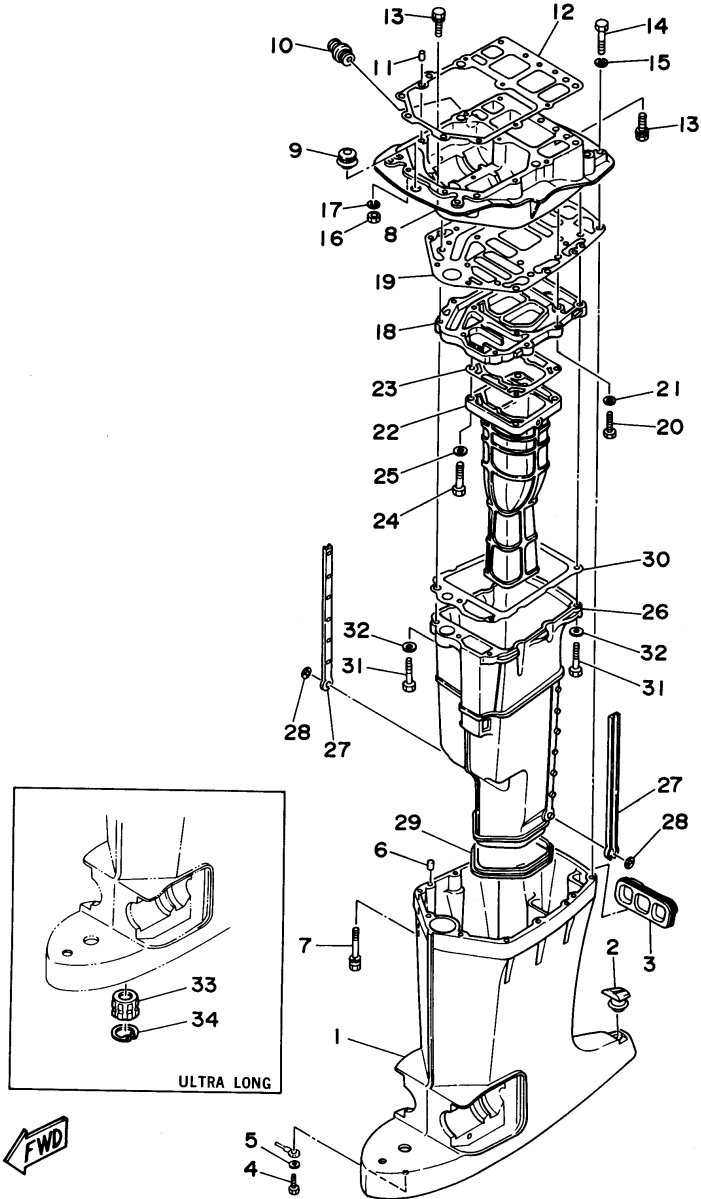

C115TXRV 1997 / UPPER CASING

©2014 Yamaha Motor Corporation, U.S.A. All rights reserved.

Part List

C115TXRV 1997 / UPPER CASING

REF - NO	PART NUMBER	PART NAME	QUANTITY	REMARKS
1	6E5-45111-01-8D	CASING, UPPER	1	UR LONG
1	6E5-45111-22-8D	CASING, UPPER	1	UR ULTRA LONG
2	6E5-45155-00-00	CAP	1	
3	6E5-42769-00-00	SEAL, RUBBER	1	
4	97095-06010-00	BOLT	1	
5	92990-06600-00	WASHER, PLATE	1	
6	93608-12M05-00	PIN, DOWEL	2	
7	90119-08M78-00	BOLT, WITH WASHER	6	
8	6G5-41137-02-94	GUIDE, EXHAUST	1	
9	6E5-42724-00-00	GROMMET	1	
10	6G5-12581-00-00	JOINT, HOSE 1	1	
11	93608-12M05-00	PIN, DOWEL	2	
12	6G5-45113-A1-00	.GASKET, UPPER CASING	1	
13	90119-08M79-00	BOLT, WITH WASHER	6	
14	97095-08045-00	.BOLT	2	
15	92990-08100-00	WASHER, SPRING	2	
16	95380-08700-00	NUT	2	
17	92990-08100-00	WASHER, SPRING	2	
18	6G5-41131-01-5B	MANIFOLD, EXT. 1	1	
19	6G5-45114-A0-00	GASKET, UPPER CASING	1	
20	97095-08030-00	BOLT	4	
21	92990-08600-00	..WASHER, PLATE	4	
22	6E5-41132-10-5B	MANIFOLD, EXHAUST	1	
23	6E5-41134-A0-00	.GASKET, EXHAUST MANIFOLD	1	
24	97095-08045-00	.BOLT	4	
25	92990-08600-00	..WASHER, PLATE	4	
26	6E5-14711-01-5B	MUFFLER 1	1	
27	6E5-14737-00-00	DAMPER, MUFFLER	2	
28	90183-05M02-00	NUT, SPRING	2	
29	6E5-45123-00-00	.GASKET, MUFFLER	1	
30	6E5-41135-A0-00	.GASKET, EXHAUST MANIFOLD	1	
31	97095-08045-00	.BOLT	5	
32	92990-08600-00	..WASHER, PLATE	5	
33	6E5-45318-00-00	BUSHING, DRIVE SHAFT	1	ULTRA LONG
34	93420-36M01-00	CIRCLIP	1	ULTRA LONG

Part Notes

C115TXRV 1997 / UPPER CASING

PART NUMBER	NOTE TEXT
92990-06600-00	OEM: This part number is among the Top 100 Most Popular Marine Maintenance Parts as of March 2014.

©2014 Yamaha Motor Corporation, U.S.A. All rights reserved.