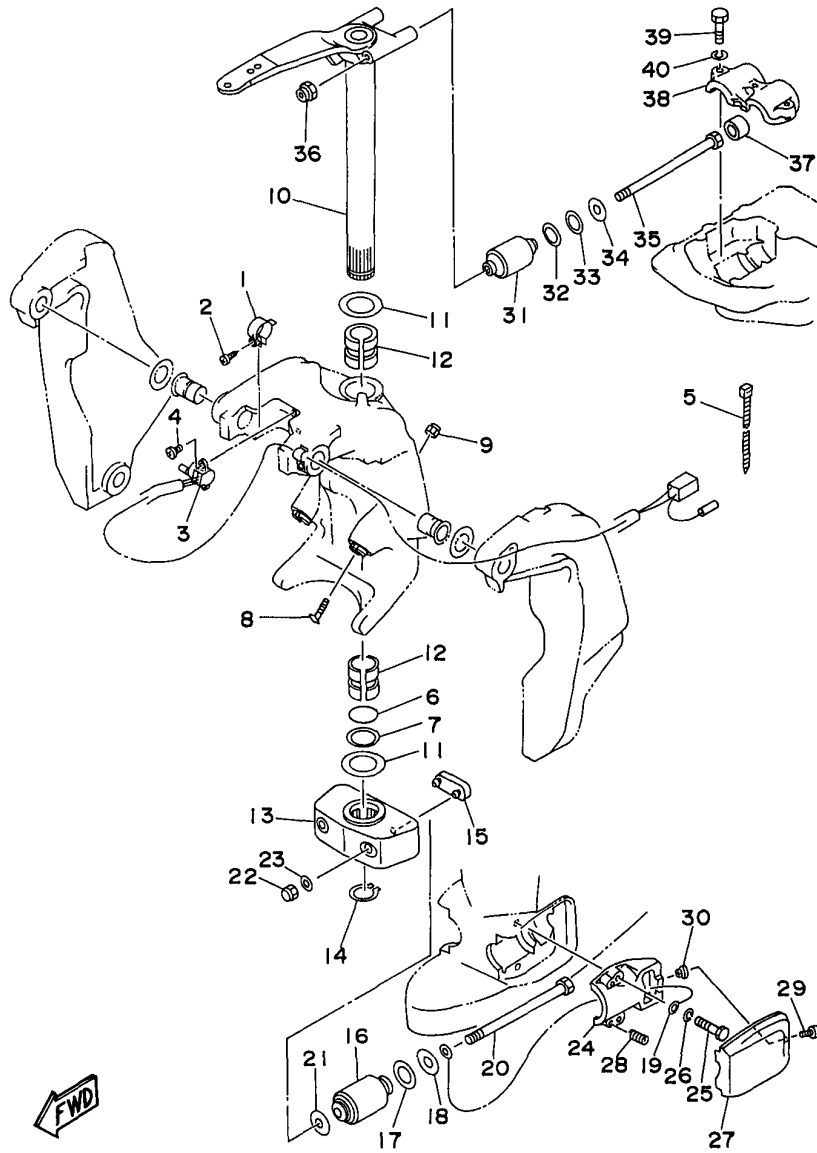

C115TXRV 1997 / BRACKET 2

©2014 Yamaha Motor Corporation, U.S.A. All rights reserved.

Part List

C115TXRV 1997 / BRACKET 2

REF - NO	PART NUMBER	PART NAME	QUANTITY	REMARKS
1	64E-43139-00-00	CAM, TRIM SENDER	1	
2	97780-60525-00	SCREW, TAPPING	1	
3	64E-83672-00-00	TRIM SENDER	1	
4	97885-06016-00	SCREW, PAN HEAD	2	
5	90465-11M10-00	CLAMP	3	
6	93210-37MH7-00	O-RING	1	
7	90202-40M47-00	WASHER, PLATE	1	
8	61A-43376-00-00	BOLT, THRUST RECEIVER	2	
9	95780-10300-00	NUT, FLANGE	2	
10	6E5-42510-25-8D	STEERING BRACKET ASSEMBLY	1	UR ULTRA LONG
10	6E5-42510-05-8D	STEERING BRACKET ASSEMBLY	1	UR LONG
11	90201-38M60-00	WASHER, PLATE	2	
12	90386-38M32-00	BUSH	2	
13	6G5-44551-01-8D	HOUSING, LOWER MOUNT RUBBER	1	
14	93410-37M04-00	CIRCLIP	1	
15	6E5-44575-00-00	DAMPER, LOWER MOUNT RUBBER	1	
16	6E5-44555-00-94	MOUNT DAMPER, LOWER SIDE	2	
17	90202-32M19-00	WASHER, PLATE	2	
18	90201-16M55-00	WASHER, PLATE	2	
19	6E5-82149-00-00	WIRE, LEAD 3	1	
20	90109-14M34-00	BOLT	2	
21	90201-15M58-00	WASHER, PLATE	2	
22	95380-14800-00	NUT	2	
23	92995-14600-00	WASHER	2	
24	6E5-44552-01-94	HOUSING, LOWER MOUNT RUBBER	2	
25	97095-10045-00	BOLT	4	
26	92990-10100-00	WASHER, SPRING	4	
27	6E5-44553-01-8D	COVER, LOWER MOUNT	2	
28	90501-16M28-00	SPRING, COMPRESSION	4	
29	97885-06016-00	SCREW, PAN HEAD	2	
30	90179-06066-00	NUT	2	
31	6E5-44514-00-94	MOUNT DAMPER, UPPER SIDE	2	
32	90201-26M57-00	WASHER, PLATE	2	
33	90202-26M18-00	WASHER, PLATE	2	
34	90201-14M56-00	WASHER, PLATE	2	
35	90109-12M37-00	BOLT	2	
36	90185-12M12-00	NUT, SELF-LOCKING	2	
37	663-44575-00-00	DAMPER, LOWER MOUNT RUBBER	2	
38	6E5-44511-00-5B	COVER, UPPER MOUNT	1	
39	97095-10045-00	BOLT	3	
40	92990-10100-00	WASHER, SPRING	3