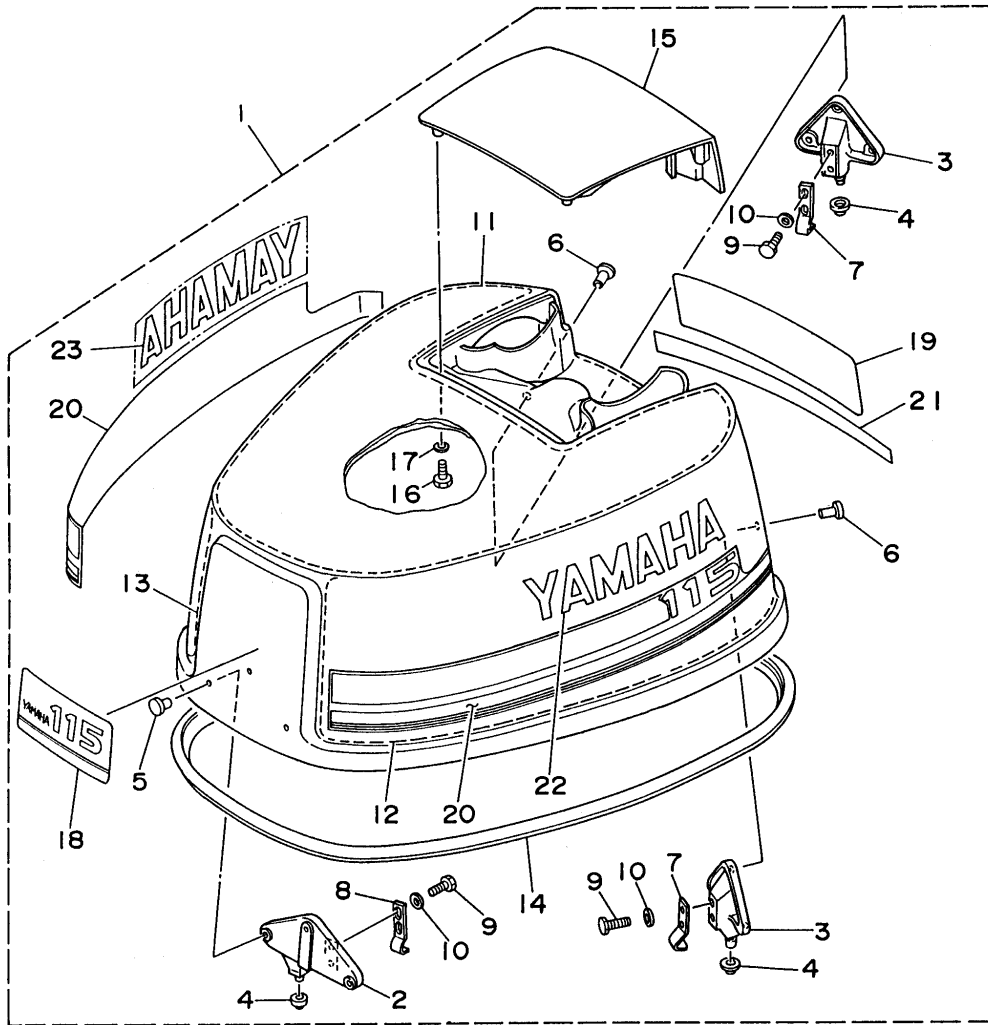

C115TXRV 1997 / TOP COWLING

©2014 Yamaha Motor Corporation, U.S.A. All rights reserved.

Part List

C115TXRV 1997 / TOP COWLING

REF - NO	PART NUMBER	PART NAME	QUANTITY	REMARKS
1	6E5-42610-30-4D	TOP COWLING ASSEMBLY	1	UR
2	6E5-42647-00-94	.HOLDER, CLAMP BAND	1	
3	6E5-42649-01-94	.HOLDER, CLAMP BAND	2	
4	663-42662-00-00	.DAMPER	3	
5	90266-06M02-00	.RIVET	3	
6	90266-06M02-00	.RIVET	6	
7	6E5-42652-00-00	.HOOK	2	
8	688-42652-10-00	.HOOK	1	
9	97095-06016-00	.BOLT	6	
10	92990-06600-00	.WASHER, PLATE	6	
11	6E5-42617-00-00	.DAMPER, FORM	1	
12	6E5-42619-00-00	.DAMPER, FORM	1	
13	6E5-42627-00-00	.DAMPER, FORM	1	
14	6E5-42615-00-00	.SEAL	1	
15	6E5-42613-01-4D	.MOLDING, AIR DUCT	1	
16	97095-06016-00	.BOLT	4	
17	92990-06600-00	.WASHER, PLATE	4	
18	6E5-42677-30-00	.GRAPHIC, FRONT	1	
19	6E5-42678-30-00	.GRAPHIC, REAR	1	
20	6E5-W0070-30-00	.GRAPHIC SET	1	
21	6E5-4267A-30-00	.GRAPHIC, REAR 2	1	
22	6E5-42681-30-00	.MARK, COWLING	1	
23	6E5-42682-30-00	.MARK, COWLING	1	

Part Notes

C115TXRV 1997 / TOP COWLING

PART NUMBER		NOTE TEXT
92990-06600-00		OEM: This part number is among the Top 100 Most Popular Marine Maintenance Parts as of March 2014.
92990-06600-00		OEM: This part number is among the Top 100 Most Popular Marine Maintenance Parts as of March 2014.

©2014 Yamaha Motor Corporation, U.S.A. All rights reserved.