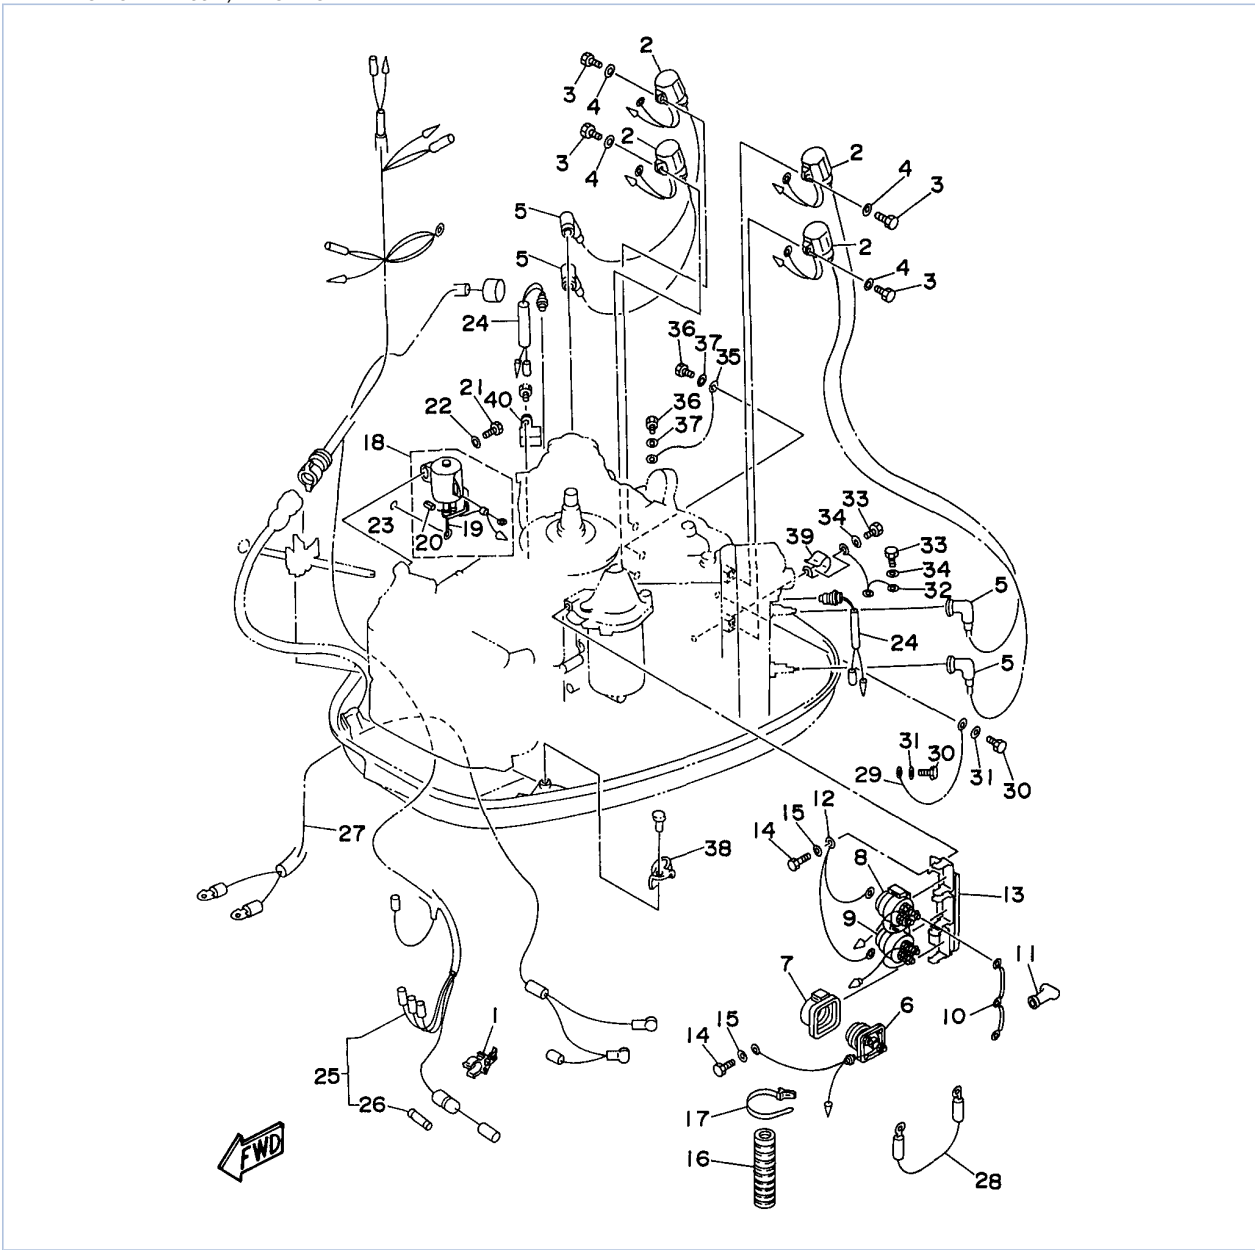

C115TXRV 1997 / ELECTRICAL 2

©2014 Yamaha Motor Corporation, U.S.A. All rights reserved.

Part List

C115TXRV 1997 / ELECTRICAL 2

REF - NO	PART NUMBER	PART NAME	QUANTITY	REMARKS
1	6G5-82152-00-00	HOLDER, FUSE	1	
2	6R3-85570-01-00	IGNITION COIL ASSY	4	
3	97095-06020-00	BOLT	4	
4	92990-06600-00	WASHER, PLATE	4	
5	663-82370-01-00	PLUG CAP ASSY	4	
6	61A-81941-00-00	STARTER RELAY ASSY	1	
7	689-81952-10-00	HOLDER, RELAY	1	
8	6E5-81950-00-00	RELAY ASSY	1	
9	6E5-8195A-00-00	RELAY ASSY	1	
10	6G5-87149-10-00	CONNECTOR	1	
11	6G5-82119-00-00	COVER, LEAD WIRE	2	
12	6E5-82116-00-00	WIRE, MINUS LEAD	1	
13	6E5-81948-22-00	BRACKET	1	
14	97095-06016-00	BOLT	2	
15	92990-06600-00	WASHER, PLATE	2	
16	6N7-83557-00-00	TUBE (I.DIA:22MM)	1	
17	90465-13M36-00	CLAMP	1	
18	6E5-86110-02-00	SOLENOID	1	
19	6E5-86116-01-00	.WIRE, PULL	1	
20	91609-30010-00	.PIN, SPRING	1	
21	97095-06016-00	BOLT	2	
22	92990-06600-00	WASHER, PLATE	2	
23	93210-03261-00	O-RING	1	
24	688-82560-10-00	THERMO SWITCH ASSY	2	
25	6E5-82590-04-00	WIRE HARNESS ASSEMBLY	1	
26	682-82151-00-00	.FUSE (12V-20A)	1	
27	6E5-82105-12-00	BATTERY CABLE	1	
28	6E5-82117-00-00	WIRE, LEAD	1	
29	6R3-82519-00-00	WIRE, EARTH LEAD	1	
30	97095-06012-00	BOLT	2	
31	92990-06600-00	WASHER, PLATE	2	
32	6E5-82531-00-00	WIRE, LEAD	1	
33	97095-06012-00	BOLT	2	
34	92990-06600-00	WASHER, PLATE	2	
35	662-82519-00-00	WIRE, EARTH LEAD	1	
36	97095-06012-00	BOLT	2	
37	92990-06600-00	WASHER, PLATE	2	
38	90465-12M25-00	CLAMP	1	
39	90465-08M33-00	CLAMP	1	
40	90465-10M14-00	CLAMP	1	

Part Notes

C115TXRV 1997 / ELECTRICAL 2

PART NUMBER	NOTE TEXT
92990-06600-00	OEM: This part number is among the Top 100 Most Popular Marine Maintenance Parts as of March 2014.
92990-06600-00	OEM: This part number is among the Top 100 Most Popular Marine Maintenance Parts as of March 2014.
92990-06600-00	OEM: This part number is among the Top 100 Most Popular Marine Maintenance Parts as of March 2014.
92990-06600-00	OEM: This part number is among the Top 100 Most Popular Marine Maintenance Parts as of March 2014.
92990-06600-00	OEM: This part number is among the Top 100 Most Popular Marine Maintenance Parts as of March 2014.