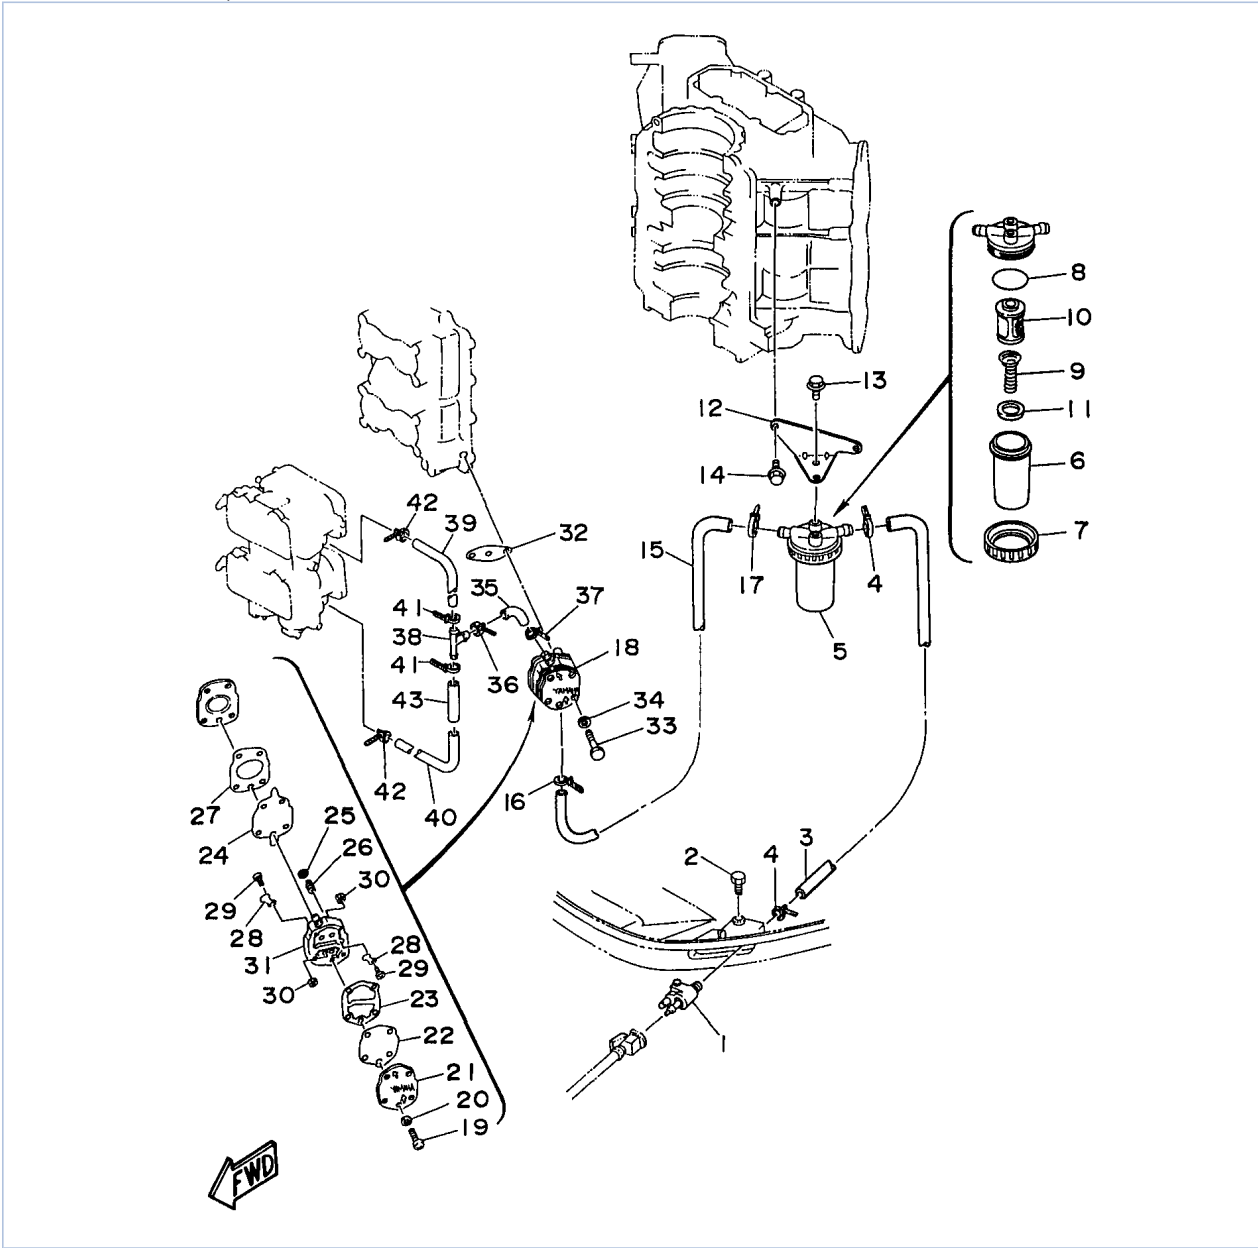

C115TXRV 1997 / FUEL

©2014 Yamaha Motor Corporation, U.S.A. All rights reserved.

Part List

C115TXRV 1997 / FUEL

REF - NO	PART NUMBER	PART NAME	QUANTITY	REMARKS
1	6E5-24304-10-00	FUEL PIPE JOINT COMP 1	1	
2	97095-06028-00	BOLT	1	
3	61U-24313-00-00	PIPE 3	1	
4	90465-11M10-00	CLAMP	2	
5	61A-24560-02-00	FILTER ASSEMBLY	1	
6	61A-24521-00-00	.CUP, FILTER	1	
7	61A-24531-00-00	.NUT	1	
8	61A-24564-00-00	.O-RING	1	
9	61A-24577-01-00	.SPRING	1	
10	61A-24563-00-00	.ELEMENT, FILTER	1	
11	61A-24469-00-00	.FLOAT, WATER LEVEL	1	
12	61U-24566-00-00	BRACKET, FILTER	1	
13	97595-06416-00	BOLT, WITH WASHER	2	
14	97595-06414-00	BOLT, WITH WASHER	2	
15	61U-24314-00-00	PIPE 4	1	
16	90465-11M10-00	CLAMP	1	
17	90465-11M10-00	CLAMP	1	
18	6E5-24410-03-00	FUEL PUMP ASSY	1	
19	98580-05035-00	.SCREW, PAN HEAD	3	
20	92990-05600-00	.WASHER, PLATE	3	
21	6E5-24413-00-00	.BODY 2	1	
22	6E5-24471-00-00	.DIAPHRAGM	1	
23	6E5-24435-00-00	.GASKET, BODY 2	1	
24	6E5-24411-00-00	.DIAPHRAGM	1	
25	648-24424-00-00	.SEAT, SPRING	1	
26	6E5-24423-00-00	.SPRING, DIAPHRAGM	1	
27	6E5-24434-02-00	.GASKET, BODY	1	
28	6A0-24421-01-00	.VALVE, CHECK	4	
29	6A0-14325-00-00	.SCREW, PAN HEAD	4	
30	95380-03600-00	.NUT	4	
31	6E5-24412-02-00	.BODY 1	1	
32	650-24431-A0-00	GASKET, FUEL PUMP 1	1	
33	97095-06050-00	BOLT	2	
34	92990-06600-00	WASHER, PLATE	2	
35	6G5-24316-10-00	PIPE 6	1	
36	90465-11M10-00	CLAMP	1	
37	90465-11M10-00	CLAMP	1	
38	6E5-24376-10-00	PIPE, JOINT 1	1	
39	6G5-24318-10-00	PIPE, OVERFLOW	1	
40	6G5-24319-10-00	PIPE, OIL	1	
41	90465-11M10-00	CLAMP	2	
42	90465-11M10-00	CLAMP	2	
43	90446-15M07-00	HOSE (L60)	1	

Part Notes

C115TXRV 1997 / FUEL

PART NUMBER		NOTE TEXT
61A-24564-00-00		OEM: This part number is among the Top 100 Most Popular Marine Maintenance Parts as of March 2014.
6E5-24410-03-00		OEM: This part number is among the Top 100 Most Popular Marine Maintenance Parts as of March 2014.
650-24431-A0-00		OEM: This part number is among the Top 100 Most Popular Marine Maintenance Parts as of March 2014.
92990-06600-00		OEM: This part number is among the Top 100 Most Popular Marine Maintenance Parts as of March 2014.