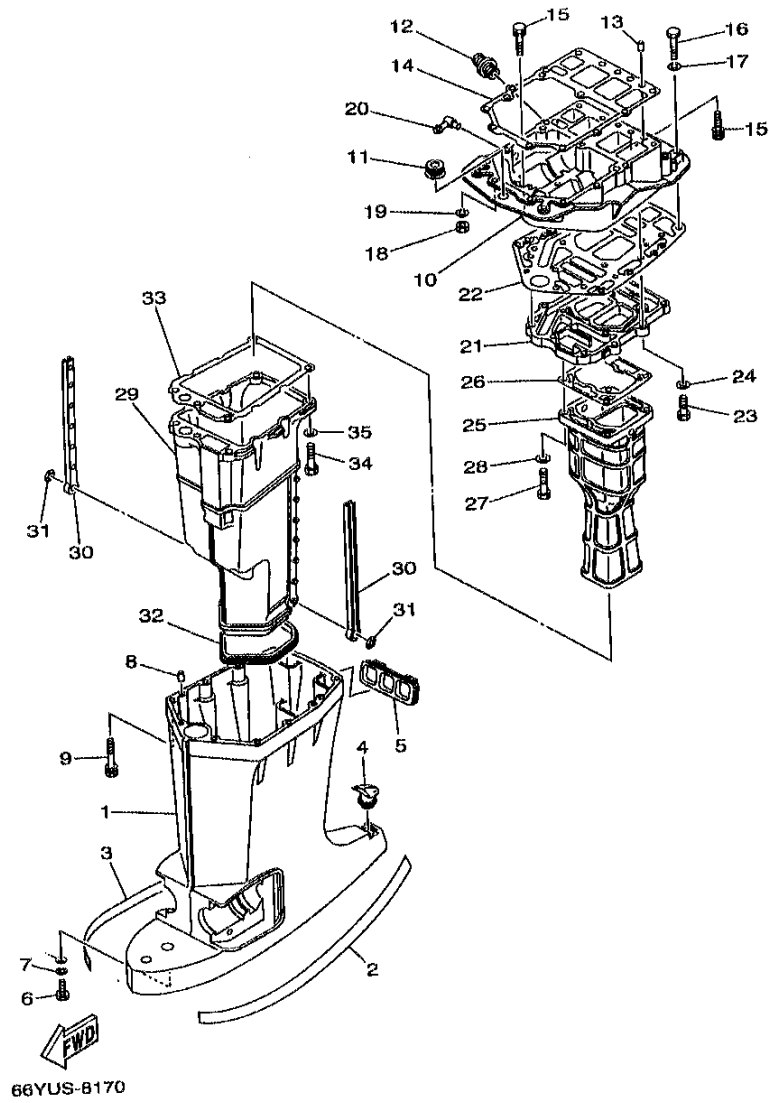

B115TLRX 1999 / UPPER CASING

©2014 Yamaha Motor Corporation, U.S.A. All rights reserved.

Part List

B115TLRX 1999 / UPPER CASING

REF - NO	PART NUMBER	PART NAME	QUANTITY	REMARKS
1	6E5-45111-01-8D	CASING, UPPER	1	
2	66Y-42791-W0-00	MARK 1	1	
3	66Y-42792-W0-00	MARK	1	
4	6E5-45155-00-00	CAP	1	
5	6E5-42769-00-00	SEAL, RUBBER	1	
6	97095-06010-00	BOLT	1	
7	92995-06600-00	WASHER	1	
8	93608-12M05-00	PIN, DOWEL	2	
9	90119-08M78-00	BOLT, WITH WASHER	6	
10	6G5-41137-11-94	GUIDE, EXHAUST	1	
11	6E5-42724-00-00	GROMMET	1	
12	6G5-12581-00-00	JOINT, HOSE 1	1	
13	93608-12M05-00	PIN, DOWEL	2	
14	6G5-45113-A1-00	.GASKET, UPPER CASING	1	
15	90119-08M79-00	BOLT, WITH WASHER	6	
16	97095-08045-00	.BOLT	2	
17	92995-08100-00	WASHER	2	
18	95380-08700-00	NUT	2	
19	92995-08100-00	WASHER	2	
20	6H1-11372-00-00	.NIPPLE, HOSE	1	
21	6G5-41131-01-5B	MANIFOLD, EXT. 1	1	
22	6G5-45114-A0-00	GASKET, UPPER CASING	1	
23	97095-08030-00	BOLT	4	
24	92995-08600-00	WASHER	4	
25	6E5-41132-10-5B	MANIFOLD, EXHAUST	1	
26	6E5-41134-A0-00	.GASKET, EXHAUST MANIFOLD	1	
27	97095-08045-00	.BOLT	4	
28	92995-08600-00	WASHER	4	
29	6E5-14711-01-5B	MUFFLER 1	1	
30	6E5-14737-00-00	DAMPER, MUFFLER	2	
31	90183-05M02-00	NUT, SPRING	2	
32	6E5-45123-00-00	.GASKET, MUFFLER	1	
33	6E5-41135-A0-00	.GASKET, EXHAUST MANIFOLD	1	
34	97095-08045-00	.BOLT	5	
35	92995-08600-00	WASHER	5