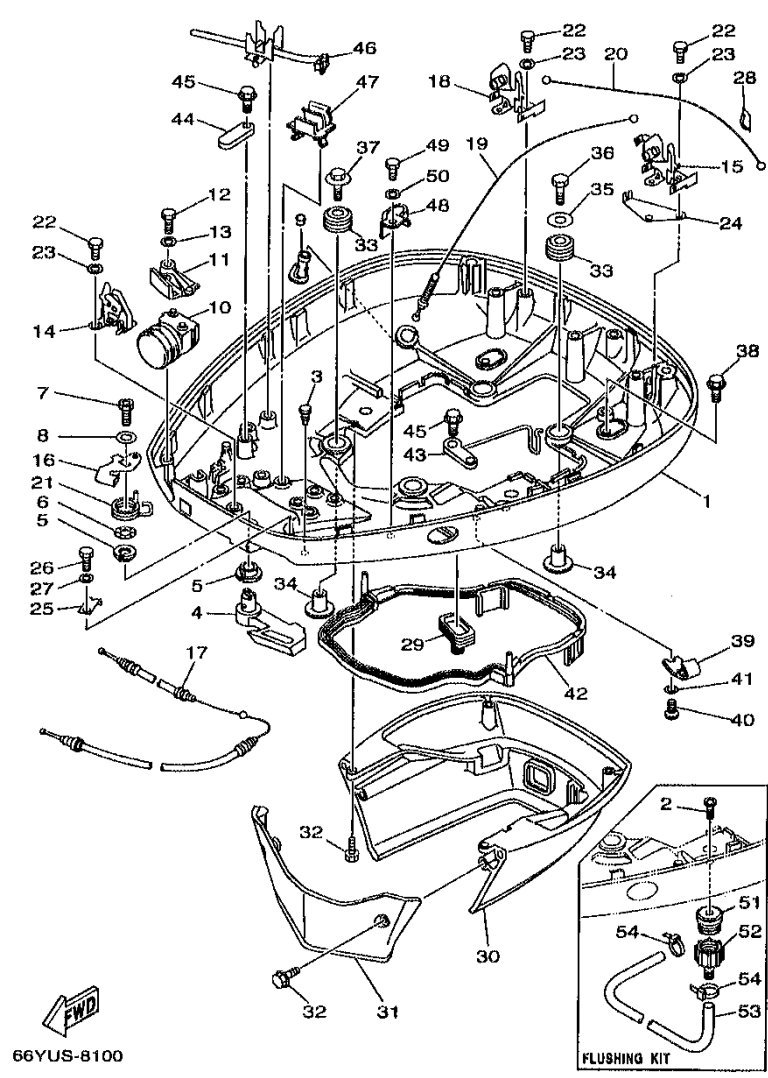

B115TLRX 1999 / BOTTOM COWLING

©2014 Yamaha Motor Corporation, U.S.A. All rights reserved.

Part List

B115TLRX 1999 / BOTTOM COWLING

REF - NO	PART NUMBER	PART NAME	QUANTITY	REMARKS
1	6N7-42711-43-8D	COWLING, BOTTOM 1	1	
2	90169-05M00-00	SCREW, TRUSS HEAD TAPPING	1	
3	6H4-42748-00-00	GROMMET	1	
4	6N7-42815-01-8D	LEVER, CLAMP	1	
5	90386-13M88-00	BUSH	2	
6	90206-13M10-00	WASHER, WAVE	1	
7	90109-08M45-00	BOLT	1	
8	92990-08200-00	WASHER, PLAIN	1	
9	6E5-44391-00-00	NIPPLE, HOSE	1	
10	6N7-42725-20-00	GROMMET	1	
11	6N7-42738-02-5B	PLATE, FITTING	1	
12	97095-06016-00	BOLT	2	
13	92995-06600-00	WASHER	2	
14	6R3-42824-00-00	BASE, CLAMP LEVER	1	
15	6R3-42811-01-00	STAY	1	
16	6R3-42816-00-00	LEVER, CLAMP	1	
17	6N7-42850-00-00	WIRE COMPLETE	1	
18	6R3-42811-10-00	STAY	1	
19	6N7-42850-10-00	WIRE COMPLETE	1	
20	6N7-42850-20-00	WIRE COMPLETE	1	
21	6R3-42813-00-00	SPRING, CLAMP LEVER	1	
22	97095-06016-00	BOLT	6	
23	92995-06600-00	WASHER	6	
24	6N7-42828-00-00	PLATE, CLAMP	1	
25	6R3-42828-00-00	PLATE, CLAMP	1	
26	97095-06010-00	BOLT	1	
27	92995-06600-00	WASHER	1	
28	6N7-42841-00-00	MARK, CLAMP	1	
29	688-42726-10-00	GROMMET	1	
30	6N7-42741-01-8D	APRON	1	
31	6R3-42771-01-8D	APRON	1	
32	97595-06520-00	BOLT, WITH WASHER	4	
33	90480-22M15-00	GROMMET	4	
34	90387-08M37-00	COLLAR	4	
35	90201-08M54-00	WASHER, PLATE	1	
36	97075-08035-00	BOLT	1	
37	90119-08M22-00	BOLT, WITH WASHER	3	
38	97595-06520-00	BOLT, WITH WASHER	2	
39	6E5-24367-10-00	CLAMP, FUEL PIPE 2	1	
40	90157-06M01-00	SCREW, PAN HEAD	1	
41	92990-06600-00	WASHER, PLATE	1	
42	6E5-42716-00-00	RUBBER, SEAL 1	1	
43	6K7-82588-00-00	PLATE	1	
44	6E5-82588-00-00	PLATE	1	
45	97595-06520-00	BOLT, WITH WASHER	2	
46	688-82594-00-00	CLAMP	1	
47	6E5-82594-00-00	CLAMP	4	
48	90465-12M25-00	CLAMP	1	
49	97095-06012-00	BOLT	1	
50	92995-06600-00	WASHER	1	
51	6R3-12572-00-00	.ADAPTER	1	
52	6R3-12580-00-00	JOINT ASSY	1	
53	90445-11M35-00	.HOSE (L540)	1