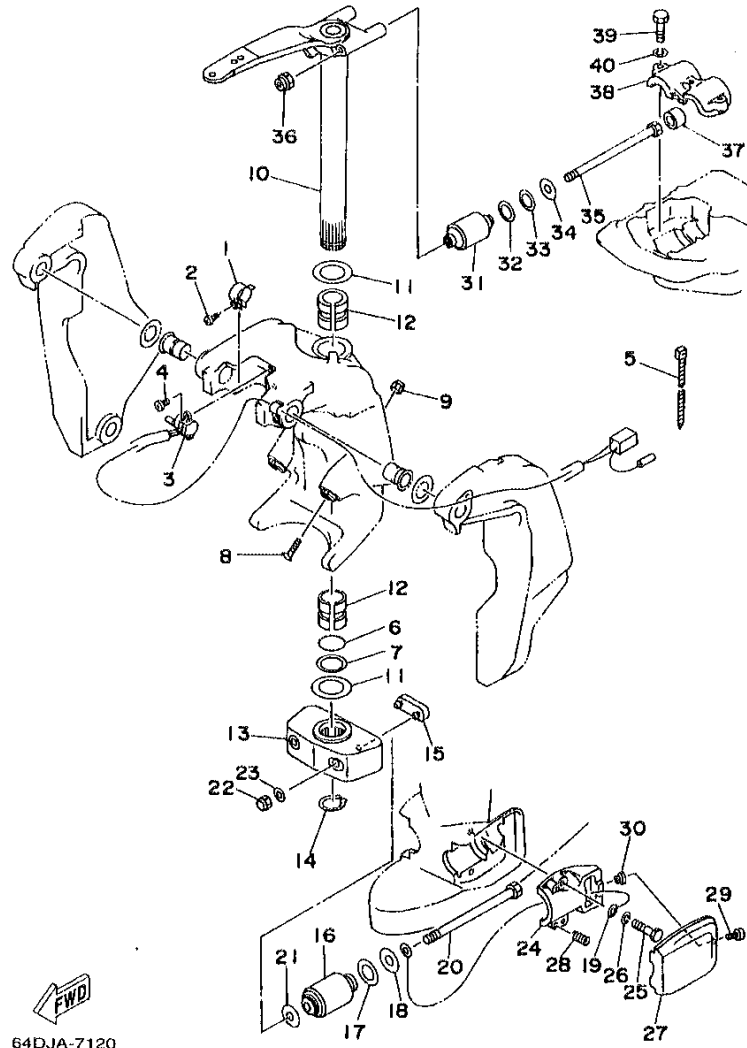

B115TLRX 1999 / BRACKET 2

64DJA-7120

Part List

B115TLRX 1999 / BRACKET 2

REF - NO	PART NUMBER	PART NAME	QUANTITY	REMARKS
1	64E-43139-00-00	CAM, TRIM SENDER	1	
2	97780-60525-00	SCREW, TAPPING	1	
3	64E-83672-00-00	TRIM SENDER	1	
4	97885-06016-00	SCREW, PAN HEAD	2	
5	90465-11M10-00	CLAMP	3	
6	93210-37MH7-00	O-RING	1	
7	90202-40M47-00	WASHER, PLATE	1	
8	61A-43376-00-00	BOLT, THRUST RECEIVER	2	
9	95780-10300-00	NUT, FLANGE	2	
10	6E5-42510-A1-8D	STEERING BRACKET ASSY	1	
11	90201-38M60-00	WASHER, PLATE	2	
12	90386-38M32-00	BUSH	2	
13	6G5-44551-01-8D	HOUSING, LOWER MOUNT RUBBER	1	
14	93410-37M04-00	CIRCLIP	1	
15	6E5-44575-00-00	DAMPER, LOWER MOUNT RUBBER	1	
16	6E5-44555-00-94	MOUNT DAMPER, LOWER SIDE	2	
17	90202-32M19-00	WASHER, PLATE	2	
18	90201-16M55-00	WASHER, PLATE	2	
19	6E5-82149-00-00	WIRE, LEAD 3	1	
20	90109-14M34-00	BOLT	2	
21	90201-15M58-00	WASHER, PLATE	2	
22	95380-14800-00	NUT	2	
23	92995-14600-00	WASHER	2	
24	6E5-44552-01-94	HOUSING, LOWER MOUNT RUBBER	2	
25	97095-10045-00	BOLT	4	
26	92995-10100-00	WASHER	4	
27	6E5-44553-01-8D	COVER, LOWER MOUNT	2	
28	90501-16M28-00	SPRING, COMPRESSION	4	
29	97885-06016-00	SCREW, PAN HEAD	2	
30	90179-06066-00	NUT	2	
31	6E5-44514-00-94	MOUNT DAMPER, UPPER SIDE	2	
32	90201-26M57-00	WASHER, PLATE	2	
33	90202-26M18-00	WASHER, PLATE	2	
34	90201-14M56-00	WASHER, PLATE	2	
35	90109-12M37-00	BOLT	2	
36	90185-12M12-00	NUT, SELF-LOCKING	2	
37	663-44575-00-00	DAMPER, LOWER MOUNT RUBBER	2	
38	6E5-44511-00-5B	COVER, UPPER MOUNT	1	
39	97095-10045-00	BOLT	3	
40	92995-10100-00	WASHER	3