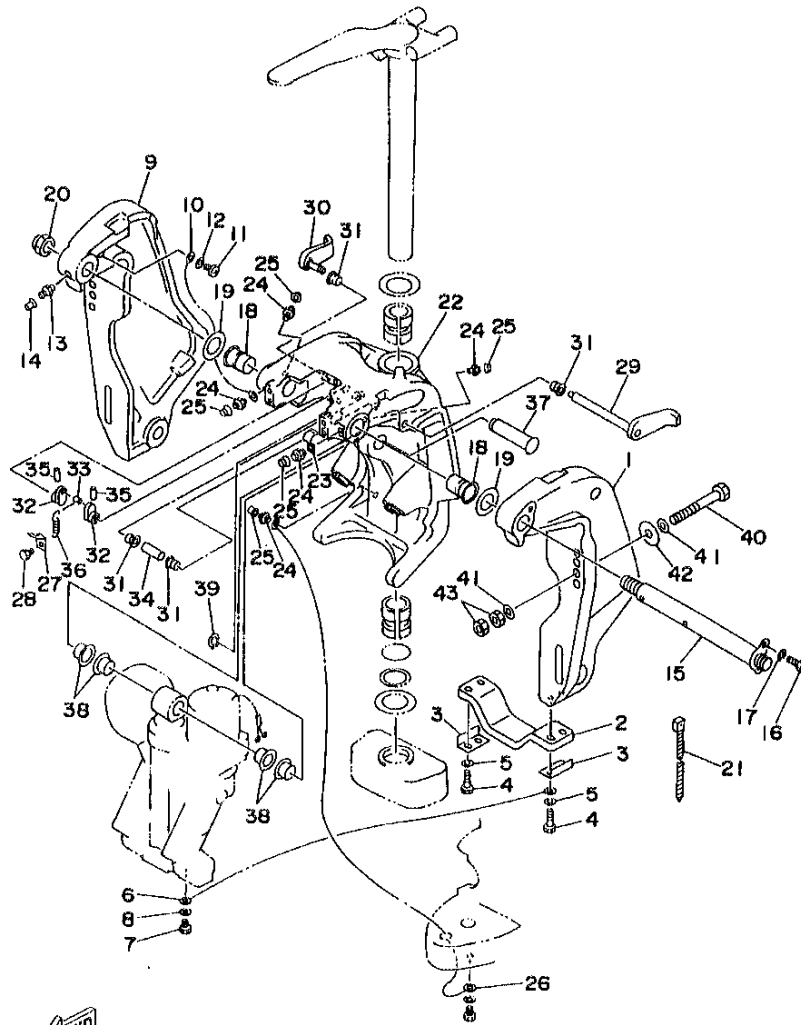

B115TLRX 1999 / BRACKET 1

64DUS-7150

©2014 Yamaha Motor Corporation, U.S.A. All rights reserved.

Part List

B115TLRX 1999 / BRACKET 1

REF - NO	PART NUMBER	PART NAME	QUANTITY	REMARKS
1	64E-43111-00-8D	BRACKET, CLAMP	1	
2	6G5-45251-01-00	ANODE	1	
3	6G5-44526-00-00	PLATE	2	
4	97095-06030-00	BOLT	4	
5	92995-06100-00	WASHER, SPRING	4	
6	6E5-82148-00-00	WIRE, LEAD 4	1	
7	97095-06010-00	BOLT	1	
8	92995-06600-00	WASHER	1	
9	64E-43112-00-8D	BRACKET, CLAMP	1	
10	6E5-82148-00-00	WIRE, LEAD 4	1	
11	97880-06012-00	SCREW, PAN HEAD	1	
12	92990-06600-00	WASHER, PLATE	1	
13	93700-06M03-00	NIPPLE, GREASE	1	
14	663-45119-00-00	CAP, GREASE NIPPLE	1	AP
15	64E-43131-01-00	BOLT, CLAMP BRACKET	1	
16	97095-08020-00	BOLT	1	
17	92995-08100-00	WASHER	1	
18	90386-25M31-00	BUSH	2	
19	90201-26M59-00	WASHER, PLATE	2	
20	90185-22M11-00	NUT, SELF-LOCKING	1	
21	90465-11M10-00	CLAMP	1	
22	64E-43311-10-8D	BRACKET, SWIVEL 1	1	
23	90465-08M63-00	CLAMP	1	
24	93700-06M03-00	NIPPLE, GREASE	5	
25	663-45119-00-00	CAP, GREASE NIPPLE	5	AP
26	6E5-82147-00-00	WIRE, LEAD 5	1	LONG
27	6G5-43144-00-00	HOOK, SPRING	1	
28	97095-06010-00	BOLT	1	
29	6G5-43181-02-00	LEVER, TILT STOP 1	1	
30	6G5-43185-02-00	LEVER, TILT STOP 2	1	
31	90386-10M16-00	BUSH	4	
32	6G5-43148-00-00	COLLAR, DISTANCE	2	
33	90249-06M19-00	PIN	1	
34	90387-10M05-00	COLLAR	1	
35	91690-30020-00	PIN, SPRING	2	
36	90506-14M24-00	SPRING, TENSION	1	
37	64E-43126-00-00	PIN, UPPER SHOCK MOUNT	1	
38	90386-22M98-00	BUSH	4	
39	93410-22M11-00	CIRCLIP	1	
40	90101-12M05-00	BOLT (L:130MM)	4	
41	90201-13M01-00	WASHER, PLATE	8	
42	90201-12M05-00	WASHER, PLATE	4	
43	95380-12600-00	NUT	8	

Part Notes

B115TLRX 1999 / BRACKET 1

PART NUMBER	NOTE TEXT
92990-06600-00	OEM: This part number is among the Top 100 Most Popular Marine Maintenance Parts as of March 2014.

©2014 Yamaha Motor Corporation, U.S.A. All rights reserved.