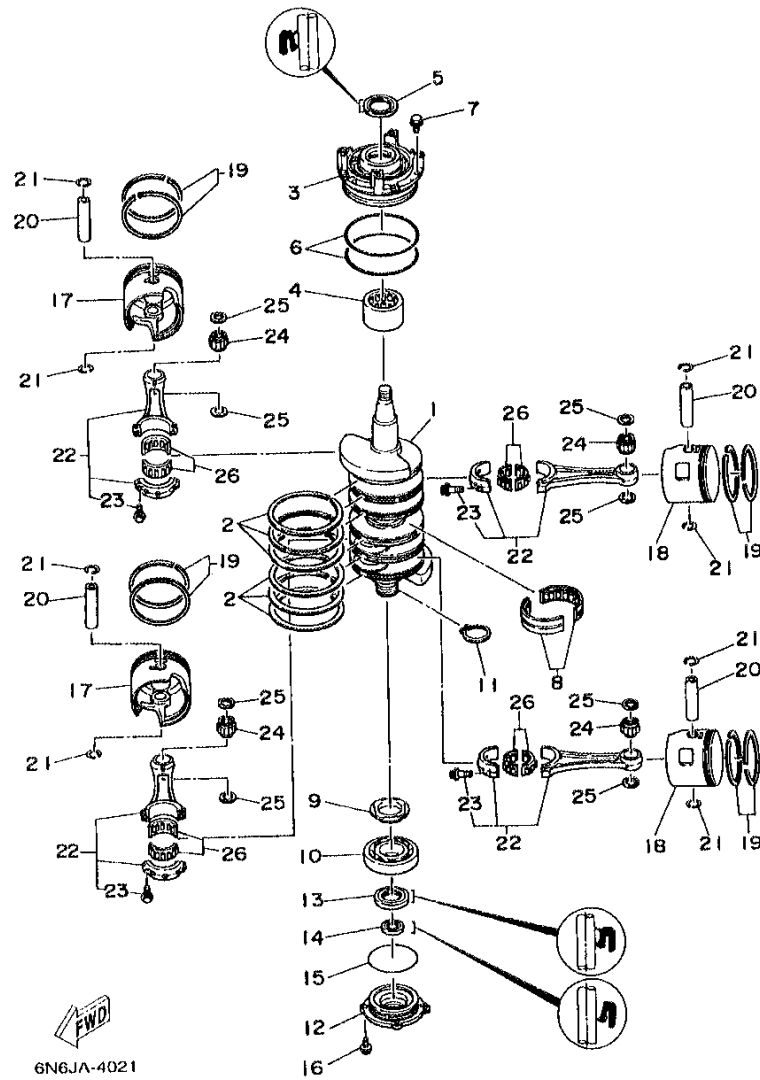

B115TLRX 1999 / CRANKSHAFT PISTON

©2014 Yamaha Motor Corporation, U.S.A. All rights reserved.

Part List

B115TLRX 1999 / CRANKSHAFT PISTON

REF - NO	PART NUMBER	PART NAME	QUANTITY	REMARKS
1	6N7-11411-00-00	CRANKSHAFT	1	
2	6E5-11447-00-00	SEAL, CRANK	6	
3	6R3-15163-00-94	HOUSING, BEARING 1	1	
4	93311-940U3-00	BEARING	1	
5	93102-40M14-00	.OIL SEAL	1	
6	93211-04M36-00	.O-RING	2	
7	97513-06520-00	BOLT, WITH WASHER	3	
8	93310-954U1-00	BEARING	1	
9	6R3-11536-00-00	GEAR, DRIVE	1	
10	93306-208U0-00	BEARING	1	
11	93410-40M03-00	CIRCLIP	1	
12	6G5-15359-00-94	HOUSING, OIL SEAL	1	
13	93102-35M13-00	OIL SEAL	1	
14	93101-22M15-00	.OIL SEAL	1	
15	93210-74M35-00	.O-RING	1	
16	97595-06520-00	BOLT, WITH WASHER	4	
17	6R5-11631-11-93	PISTON (STD)	2	
17	6R5-11636-11-00	PISTON (0.50MM O/S)	2	AP
18	6R5-11642-11-93	PISTON 2 (STD)	2	
18	6R5-11646-11-00	PISTON 2 (0.50MM O/S)	2	AP
19	64D-11603-01-00	PISTON RING SET (STD)	4	
19	64D-11605-01-00	PISTON RING SET (0.50MM O/S)	4	AP
20	6R5-11633-10-00	PIN, PISTON	4	
21	6R5-11634-10-00	CLIP, PISTON PIN	8	
22	6R5-11650-10-00	CONNECTING ROD ASSY	4	
23	90109-08M71-00	.BOLT	2	
24	93310-323V6-00	BEARING	4	
25	90201-23M01-00	WASHER, PLATE	8	
26	93310-836V2-00	BEARING	4