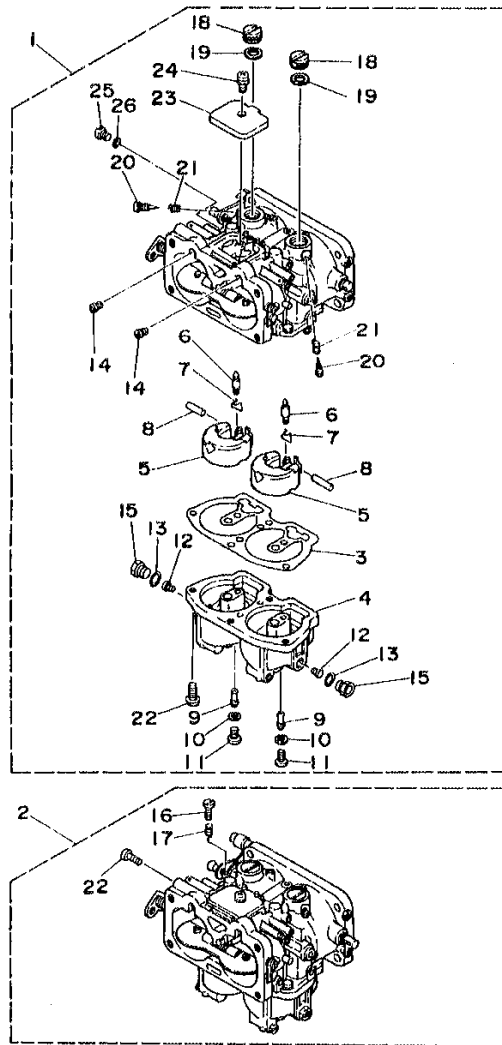

B115TLRX 1999 / CARBURETOR

©2014 Yamaha Motor Corporation, U.S.A. All rights reserved.

Part List

B115TLRX 1999 / CARBURETOR

REF - NO	PART NUMBER	PART NAME	QUANTITY	REMARKS
1	6E5-14301-15-00	CARBURETOR ASSY 1	1	
2	6E5-14302-15-00	CARBURETOR ASSY 2	1	
3	64D-14384-00-00	.GASKET, FLOAT CHAMBER	2	
4	64D-14381-00-00	.BODY, FLOAT CHAMBER	2	
5	6E5-14385-02-00	.FLOAT	4	
6	6E5-14546-00-00	.VALVE, NEEDLE	4	
7	6E5-14159-00-00	.CLIP	4	
8	6E5-14386-02-00	.PIN, FLOAT	4	
9	64D-1492F-39-00	.JET, AIR SLOW (#78)	4	
10	61U-14959-00-00	.GASKET	4	
11	64D-14394-00-00	.VALVE, DRAIN	4	
12	64D-1492E-88-00	.JET, MAIN (#176)	4	
13	6E5-14398-00-00	.GASKET	4	
14	61A-1492H-12-00	.JET, SLOW AIR BLEED (#60)	4	
15	61A-14383-01-00	.SCREW, DRAIN	4	
16	6E5-14321-00-00	.SCREW, THROTTLE	1	LOWER
17	6J8-14334-00-00	.SPRING, THROTTLE	1	LOWER
18	6E5-14328-01-00	.PLUG	4	
19	6E5-14979-00-00	.GASKET	4	
20	6E5-14323-03-00	.SCREW, AIR ADJUSTING	4	
21	6E5-14223-00-00	.SPRING, AIR ADJUSTING	4	
22	97980-05116-00	.SCREW, WITH WASHER	9	
23	6E5-14527-01-00	.PLATE	2	
24	97980-05108-00	.SCREW, WITH WASHER	2	
25	6E5-14324-00-00	.SCREW, FLAT HEAD	2	
26	6J8-14959-00-00	.GASKET	2