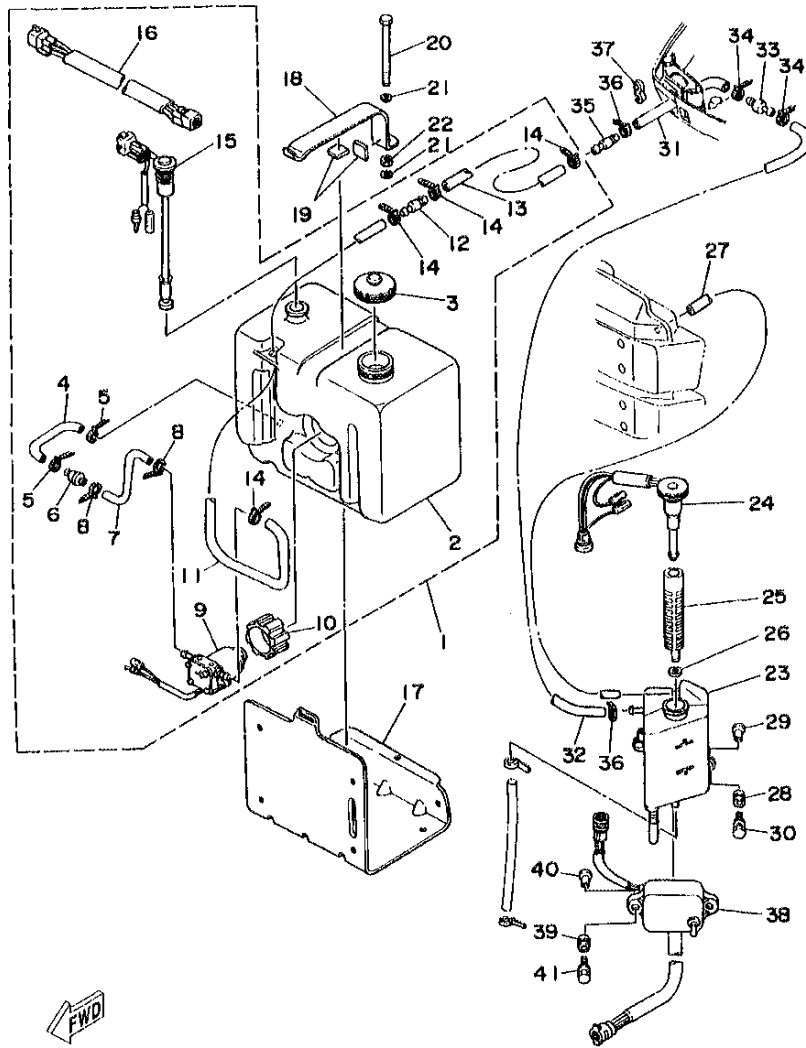

B115TLRX 1999 / OIL TANK

6NGUS-4061

©2014 Yamaha Motor Corporation, U.S.A. All rights reserved.

Part List

B115TLRX 1999 / OIL TANK

REF - NO	PART NUMBER	PART NAME	QUANTITY	REMARKS
1	6E5-21708-08-00	OIL TANK SUB-ASSY	1	
2	6E5-21733-02-00	.SUB TANK, OIL (105L)	1	
3	6E5-21770-03-00	.OIL TANK CAP ASSY	1	
4	6E5-24322-00-00	.PIPE 11	1	
5	90465-11M10-00	.CLAMP	2	
6	646-24251-02-00	.STRAINER 1	1	
7	6E5-24319-01-00	.PIPE, OIL	1	
8	90465-11M10-00	.CLAMP	2	
9	6E5-81900-01-00	.OIL FEED PUMP ASSY	1	
10	6E5-81922-00-00	.GROMMET	1	
11	6E5-24321-01-00	.PIPE 10	1	
12	6E5-24379-00-00	.PIPE, JOINT 4	1	
13	90445-11M81-00	.HOSE (L3000)	1	
14	90465-11M10-00	.CLAMP	4	
15	6E5-85720-04-00	.OIL LEVEL GAUGE ASSY	1	
16	6R3-85721-30-00	.WIRE, LEAD (L=30M)	1	
17	6E5-21734-01-33	HOLDER, OIL SUB TANK	1	
18	6E5-21798-01-33	BRACKET, DAMPER	1	
19	6E5-21746-00-00	DAMPER	2	
20	97080-06100-00	BOLT	1	
21	92990-06600-00	WASHER, PLATE	2	
22	95380-06600-00	NUT, HEXAGON	1	
23	6E5-21750-05-00	OIL TANK ASSY	1	
24	6G7-85730-03-00	OIL LEVEL GAUGE ASSY	1	
25	6E5-13411-00-00	STRAINER, OIL	1	
26	6E5-13414-00-00	GASKET, STRAINER COVER	1	
27	90445-05M02-00	HOSE (L380)	1	
28	6A0-82317-00-00	DAMPER, IGNITION COIL	3	
29	624-42542-00-00	PIPE	3	
30	90119-06M65-00	BOLT, WITH WASHER	3	
31	6R3-24323-10-00	PIPE 12	1	
32	90445-12207-00	HOSE (L2400)	1	
33	6E5-24379-00-00	PIPE, JOINT 4	1	
34	90465-11M10-00	CLAMP	2	
35	6E5-24379-00-00	PIPE, JOINT 4	1	
36	90465-11M10-00	CLAMP	2	
37	90464-13M34-00	CLAMP	1	
38	6E5-85740-02-00	CONTROL UNIT ASSY	1	
39	6A0-82317-00-00	DAMPER, IGNITION COIL	2	
40	624-42542-00-00	PIPE	2	
41	90119-06M65-00	BOLT, WITH WASHER	2	

Part Notes

B115TLRX 1999 / OIL TANK

PART NUMBER	NOTE TEXT
646-24251-02-00	OEM: This part number is among the Top 100 Most Popular Marine Maintenance Parts as of March 2014.
6E5-81900-01-00	OEM: This part number is among the Top 100 Most Popular Marine Maintenance Parts as of March 2014.
92990-06600-00	OEM: This part number is among the Top 100 Most Popular Marine Maintenance Parts as of March 2014.

©2014 Yamaha Motor Corporation, U.S.A. All rights reserved.