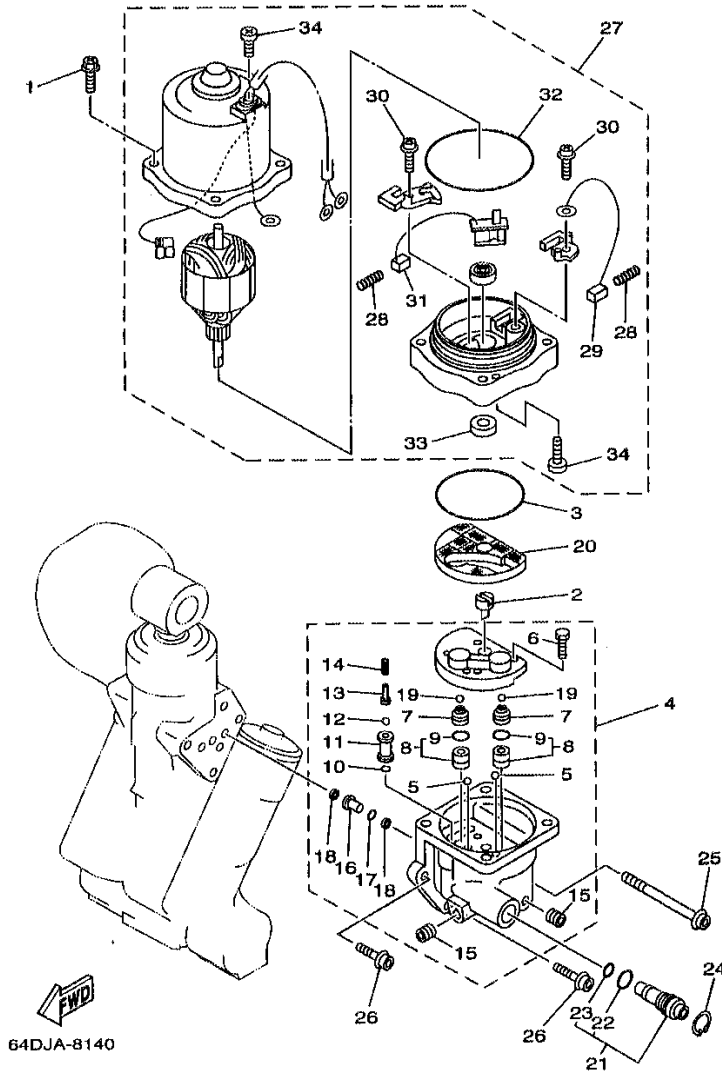

B115TLRX 1999 / POWER TRIM TILT ASSEMBLY 2

64DJA-8140

©2014 Yamaha Motor Corporation, U.S.A. All rights reserved.

Part List

B115TLRX 1999 / POWER TRIM TILT ASSEMBLY 2

REF - NO	PART NUMBER	PART NAME	QUANTITY	REMARKS
1	64E-4388E-00-00	BOLT ,SCREW (L:14MM)	4	
2	64E-43831-00-00	CONNECTOR, SHAFT	1	
3	64E-43868-00-00	O-RING	1	
4	66Y-43830-00-00	GEAR PUMP ASSEMBLY	1	
5	72X-43858-00-00	.BALL	2	
6	64E-43843-00-00	.SCREW, VALVE LOCK	4	
7	64E-43841-00-00	.PISTON, SHUTTLE	2	
8	64E-43802-00-00	.VALVE SUB ASSY	2	
9	6E5-43896-00-00	..O-RING	1	
10	6G5-43863-00-00	.O-RING	1	
11	64E-43851-00-00	.SEAT, RELIEF VALVE	1	
12	64E-43858-00-00	.BALL	1	
13	64E-43859-00-00	.PIN, VALVE SUPPORT	1	
14	66Y-43855-00-00	.SPRING, UP RELIEF	1	
15	6E5-43826-01-00	.PLUG, TAPER SCREW	2	
16	64E-43850-00-00	.VALVE SUB ASSY	1	
17	64E-43865-00-00	.O-RING	1	
18	64E-43816-00-00	.FILTER 1	2	
19	64E-43858-00-00	.BALL	2	
20	64E-43817-10-00	FILTER 2	1	
21	64E-43860-00-00	MANUAL VALVE SUB-ASSY	1	
22	72X-85075-L0-00	.O-RING	1	
23	64E-43862-00-00	.O-RING	1	
24	64E-43875-00-00	RING, SNAP	1	
25	64E-43879-10-00	SCREW, WITH WASHER	1	
26	64E-43879-00-00	SCREW, WITH WASHER	2	
27	64E-43880-00-00	MOTOR ASSY	1	
28	6H1-4386K-10-00	.SPRING, BRUSH	2	
29	64E-43891-00-00	.BRUSH 1	1	
30	98507-04010-00	.SCREW, PAN HEAD	2	
31	64E-43892-00-00	.BREAKER COMP (BRUSH 2)	1	
32	6G5-43865-00-00	.O-RING	1	
33	93102-08M43-00	.OIL SEAL	1	
34	64E-43843-10-00	.SCREW, VALVE LOCK	3