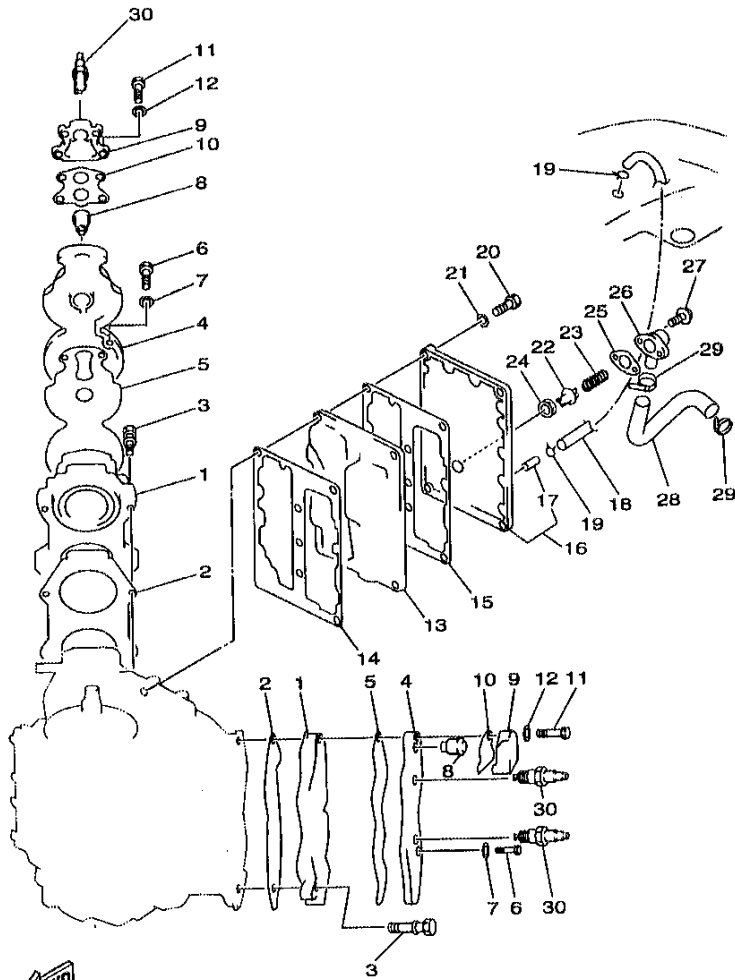

B115TLRX 1999 / CYLINDER CRANKCASE 2

FWD
6N6US-8020

©2014 Yamaha Motor Corporation, U.S.A. All rights reserved.

Part List

B115TLRX 1999 / CYLINDER CRANKCASE 2

REF - NO	PART NUMBER	PART NAME	QUANTITY	REMARKS
1	6E5-11111-10-94	HEAD, CYLINDER 1	2	
2	6E5-11181-A1-00	.GASKET, CYLINDER HEAD 1	2	
3	90119-08M21-00	BOLT, WITH WASHER	20	
4	6E5-11191-01-9M	COVER, CYLINDER HEAD 1	2	
5	6E5-11193-A0-00	.GASKET, HEAD COVER 1	2	
6	97013-06030-00	BOLT	24	
7	92903-06600-00	WASHER, PLATE	24	
8	6E5-12411-20-00	THERMOSTAT	2	
9	6G5-12413-00-9M	COVER, THERMOSTAT	2	
10	688-12414-A1-00	.GASKET, COVER	2	
11	97013-06040-00	BOLT	8	
12	92903-06600-00	WASHER, PLATE	8	
13	6E5-41111-00-9M	INNER COVER, EXHAUST	1	
14	6E5-41112-A1-00	GASKET, EXHAUST INNER COVER	1	
15	6E5-41114-A0-00	.GASKET, EXHAUST OUTER COVER	1	
16	6N7-41113-00-9M	OUTER COVER, EXHAUST	1	
17	650-24378-00-00	.PIPE, JOINT 4	1	
18	6E5-24312-00-00	PIPE 2	1	
19	90467-08004-00	CLIP	2	
20	97013-06035-00	BOLT	23	
21	92903-06600-00	WASHER, PLATE	23	
22	6G5-12416-00-00	VALVE, PRESSURE CONTROL	1	
23	90501-16M11-00	SPRING, COMPRESSION	1	
24	90480-20M05-00	GROMMET	1	
25	6G5-11382-A1-00	.GASKET 2	1	
26	6G5-11372-00-5B	NIPPLE, HOSE (6G5-11372-00-9M)	1	
27	97513-06520-00	BOLT, WITH WASHER	2	
28	6E5-12576-00-00	HOSE 1	1	
29	90465-13M18-00	CLAMP	2	
30	NGK-BR8HS-10-00	PLUG, SPARK (NGK BR8HS-10)	4	

Part Notes

B115TLRX 1999 / CYLINDER CRANKCASE 2

PART NUMBER		NOTE TEXT
688-12414-A1-00		OEM: This part number is among the Top 100 Most Popular Marine Maintenance Parts as of March 2014.
90480-20M05-00		OEM: This part number is among the Top 100 Most Popular Marine Maintenance Parts as of March 2014.

©2014 Yamaha Motor Corporation, U.S.A. All rights reserved.