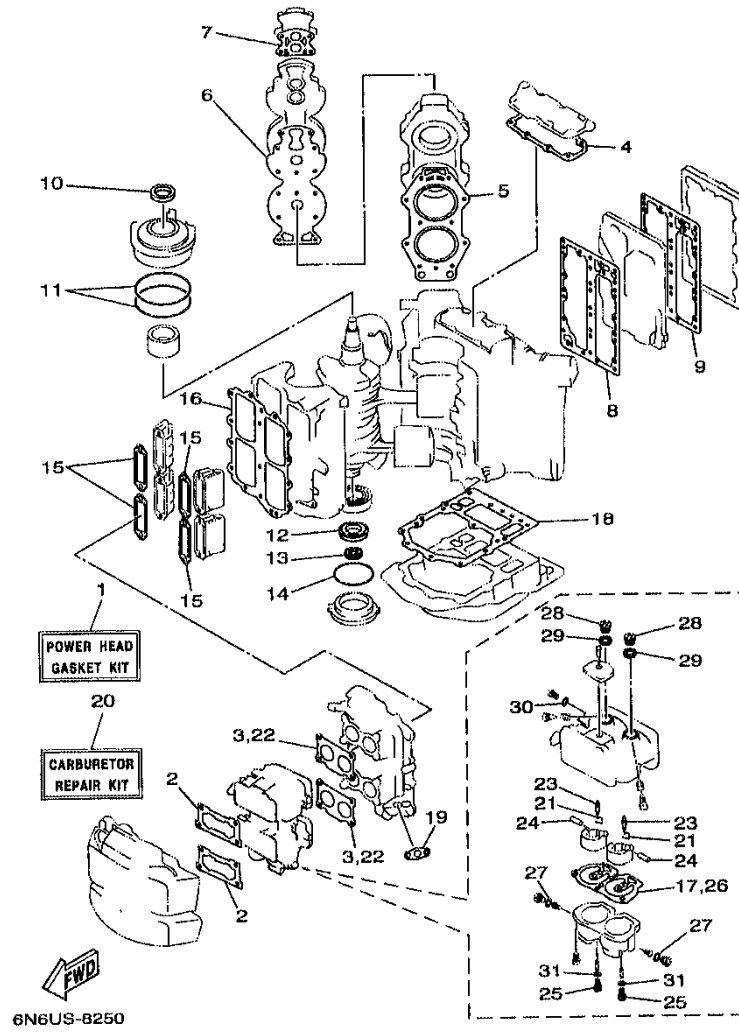

B115TLRX 1999 / REPAIR KIT 1

©2014 Yamaha Motor Corporation, U.S.A. All rights reserved.

Part List

B115TLRX 1999 / REPAIR KIT 1

REF - NO	PART NUMBER	PART NAME	QUANTITY	REMARKS
1	6N6-W0001-A4-00	POWER HEAD GASKET KID	1	
2	6K7-14483-00-00	.GASKET	2	
3	6E5-14198-A2-00	.GASKET	2	
4	6E5-11381-A2-00	.GASKET 1	1	
5	6E5-11181-A1-00	.GASKET, CYLINDER HEAD 1	2	
6	6E5-11193-A0-00	.GASKET, HEAD COVER 1	2	
7	688-12414-A1-00	.GASKET, COVER	2	
8	6E5-41112-A1-00	.GASKET, EXHAUST INNER COVER	1	
9	6E5-41114-A0-00	.GASKET, EXHAUST OUTER COVER	1	
10	93102-40M14-00	.OIL SEAL	1	
11	93211-04M36-00	.O-RING	2	
12	93102-35M13-00	.OIL SEAL	1	
13	93101-22M15-00	.OIL SEAL	1	
14	93210-74M35-00	.O-RING	1	
15	6E5-13621-A1-00	.GASKET, VALVE SEAT	4	
16	6E5-13645-A1-00	.GASKET, MANIFOLD 1	1	
17	64D-14384-00-00	.GASKET, FLOAT CHAMBER	2	
18	6G5-45113-A1-00	.GASKET, UPPER CASING	1	
19	650-24431-A0-00	.GASKET, FUEL PUMP 1	1	
20	6N6-W0093-08-00	CARBURETOR REPAIR KIT	1	
21	6E5-14159-00-00	.CLIP	2	
22	6E5-14198-A2-00	.GASKET	1	
23	6E5-14546-00-00	.VALVE, NEEDLE	2	
24	6E5-14386-02-00	.PIN, FLOAT	2	
25	64D-14394-00-00	.VALVE, DRAIN	2	
26	64D-14384-00-00	.GASKET, FLOAT CHAMBER	1	
27	6E5-14398-00-00	.GASKET	2	
28	6E5-14328-01-00	.PLUG	2	
29	6E5-14979-00-00	.GASKET	2	
30	6J8-14959-00-00	.GASKET	1	
31	61U-14959-00-00	.GASKET	2	

Part Notes

B115TLRX 1999 / REPAIR KIT 1

PART NUMBER	NOTE TEXT
688-12414-A1-00	OEM: This part number is among the Top 100 Most Popular Marine Maintenance Parts as of March 2014.
650-24431-A0-00	OEM: This part number is among the Top 100 Most Popular Marine Maintenance Parts as of March 2014.

©2014 Yamaha Motor Corporation, U.S.A. All rights reserved.