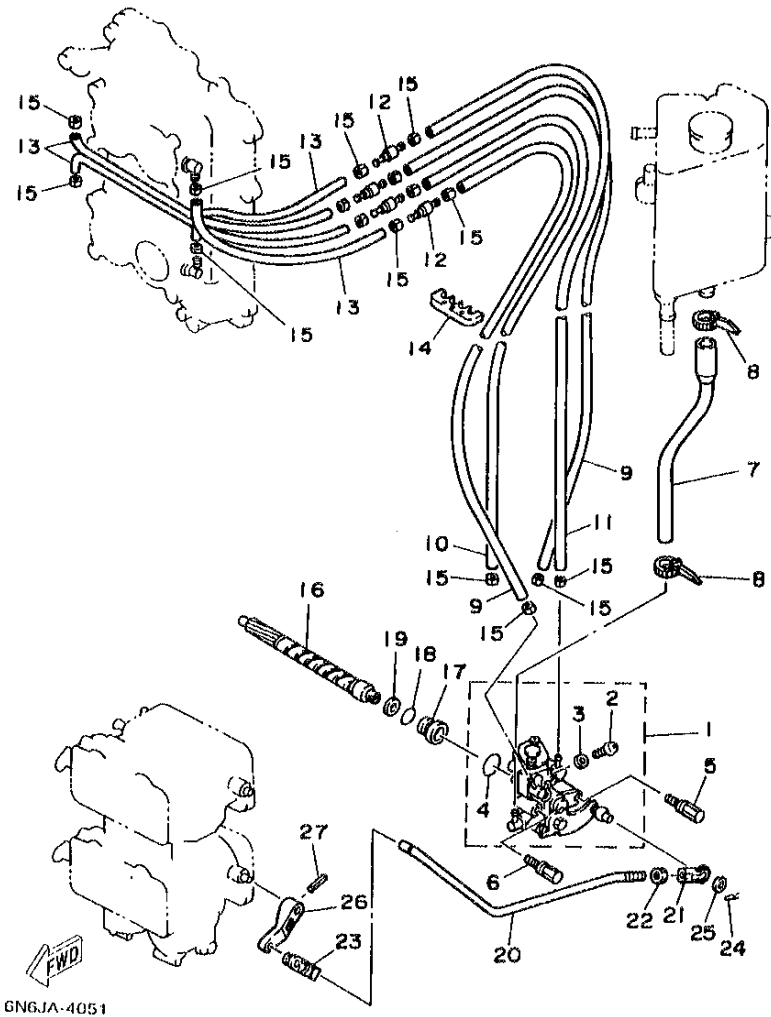

B115TLRX 1999 / OIL PUMP

GN6JA-4051

Part List

B115TLRX 1999 / OIL PUMP

REF - NO	PART NUMBER	PART NAME	QUANTITY	REMARKS
1	6N6-13200-00-00	OIL INJECTION PUMP ASSY	1	
2	6R3-13471-00-00	.PLUG, DRAIN	1	
3	6L2-13475-00-00	.GASKET	1	
4	93210-19MA7-00	.O-RING	1	
5	90109-06M40-00	BOLT	1	
6	90109-06M39-00	BOLT	1	
7	6N7-13416-00-00	PIPE, OIL 1	1	
8	90465-11M10-00	CLAMP	2	
9	90445-07M89-00	HOSE (L310)	2	
10	90445-07196-00	HOSE (L160)	1	
11	90445-07M72-00	HOSE (L250)	1	
12	6R3-13183-10-00	VALVE, CHECK	4	
13	90445-07M87-00	HOSE (L110)	4	
14	90464-07M06-00	CLAMP	1	
15	90468-07M02-00	CLIP	16	
16	6R3-11537-00-00	GEAR, DRIVEN	1	
17	6R3-13117-00-00	COLLAR, DISTANCE	1	
18	93210-13M04-00	O-RING	1	
19	90202-08M44-00	WASHER, PLATE	1	
20	6R3-41241-00-00	ROD, LINK	1	
21	6H1-41237-00-00	JOINT, LINK	1	
22	95380-05600-00	NUT	1	
23	6R5-41237-00-00	JOINT, LINK	1	
24	90468-05M03-00	CLIP	1	
25	90202-05088-00	WASHER, PLATE	1	
26	6E5-14276-01-00	LEVER	1	
27	91690-30016-00	PIN, SPRING	1	

Part Notes

B115TLRX 1999 / OIL PUMP

PART NUMBER	NOTE TEXT
6H1-41237-00-00	OEM: This part number is among the Top 100 Most Popular Marine Maintenance Parts as of March 2014.

©2014 Yamaha Motor Corporation, U.S.A. All rights reserved.