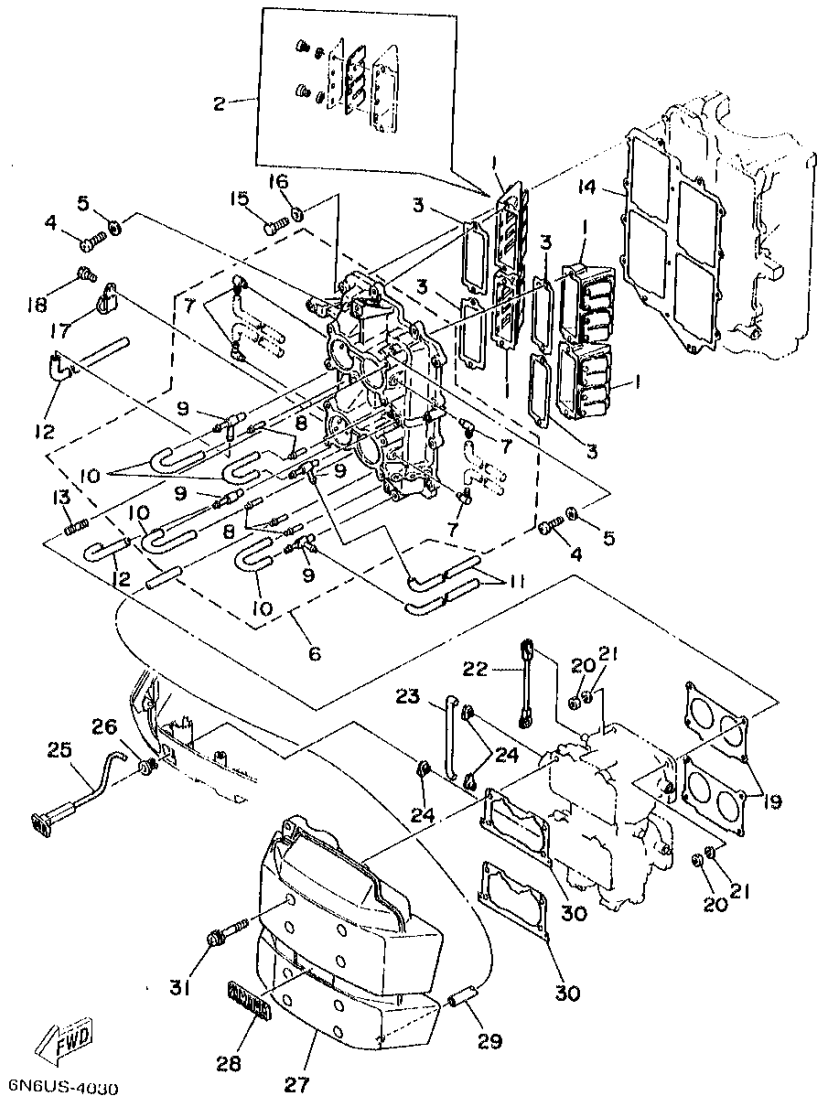

B115TLRX 1999 / INTAKE

©2014 Yamaha Motor Corporation, U.S.A. All rights reserved.

Part List

B115TLRX 1999 / INTAKE

REF - NO	PART NUMBER	PART NAME	QUANTITY	REMARKS
1	6E5-13610-00-00	REED VALVE ASSY	4	
2	6E5-W0004-00-00	.REED SET	1	
3	6E5-13621-A1-00	.GASKET, VALVE SEAT	4	
4	97880-05025-00	SCREW, PAN HEAD	8	
5	92990-05600-00	WASHER, PLATE	8	
6	6E5-13641-11-94	MANIFOLD 1	1	
7	6E5-13552-00-00	.NOZZLE	4	
8	624-14485-00-00	.PIPE, JOINT	5	
9	6E5-11370-00-00	.CHECK VALVE ASSY	4	
10	90445-07M28-00	.HOSE (L70)	4	
11	90445-07M24-00	HOSE (L240)	2	
12	90445-07M46-00	HOSE (L360)	2	
13	90116-06M30-00	BOLT, STUD	8	
14	6E5-13645-A1-00	GASKET, MANIFOLD 1	1	
15	97013-06025-00	BOLT	12	
16	92903-06600-00	WASHER, PLATE	12	
17	90465-08M75-00	CLAMP	1	
18	97013-06012-00	BOLT	1	
19	6E5-14198-A2-00	.GASKET	2	
20	95380-06600-00	NUT, HEXAGON	8	
21	92995-06100-00	WASHER, SPRING	8	
22	6E5-41217-01-00	ROD, ACCEL. LEVER	1	
23	6E5-41256-01-00	ROD, CHOKE 1	1	
24	661-41262-02-00	JOINT, CHOKE LEVER	3	
25	6N7-41271-00-00	KNOB, CHOKE	1	
26	689-41273-00-00	GROMMET	1	
27	6N7-14440-01-00	SILENCER ASSY, INTAKE	1	
28	6E5-1441K-00-00	EMBLEM	1	
29	90445-07258-00	HOSE (L200)	1	
30	6K7-14483-00-00	GASKET	2	
31	90159-06M14-00	SCREW, WITH WASHER	8