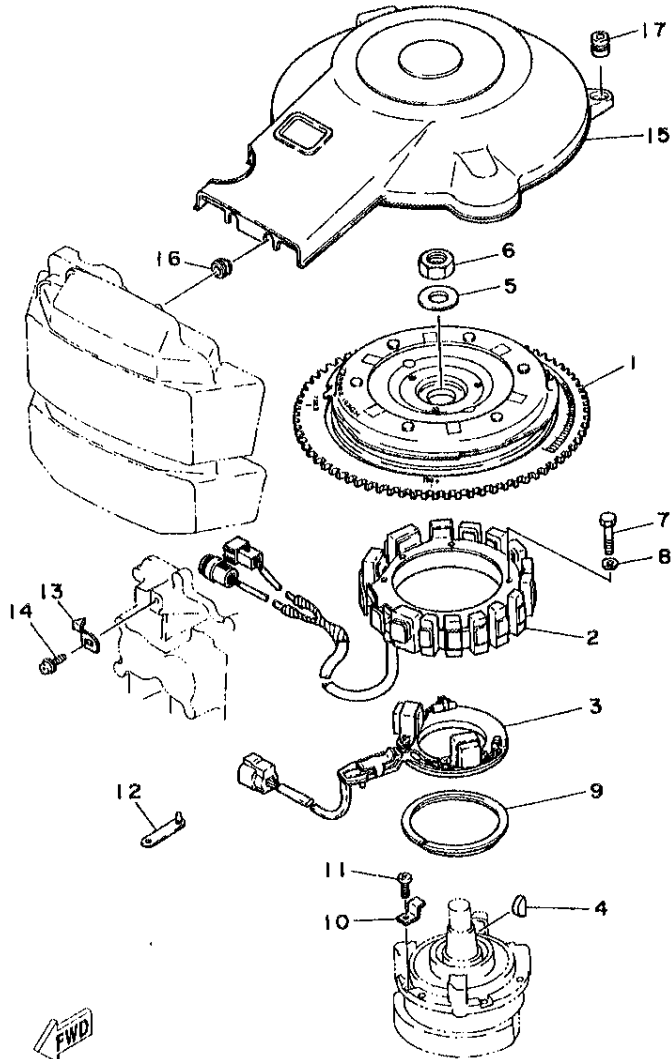

B115TLRX 1999 / GENERATOR

6N6JA-1170

©2014 Yamaha Motor Corporation, U.S.A. All rights reserved.

Part List

B115TLRX 1999 / GENERATOR

REF - NO	PART NUMBER	PART NAME	QUANTITY	REMARKS
1	6N7-85550-00-00	ROTOR ASSY	1	
2	6N7-85510-00-00	STATOR ASSY	1	
3	6E5-85580-00-00	COIL, PULSER	1	
4	90280-05015-00	KEY, WOODRUFF	1	
5	90201-21M18-00	WASHER, PLATE	1	
6	90170-20137-00	NUT	1	
7	97013-06065-00	BOLT	4	
8	92903-06600-00	WASHER, PLATE	4	
9	688-41611-00-00	RETAINER, MAGNETO BASE	1	
10	688-41612-00-00	RETAINER, MAGNETO BASE	4	
11	97880-06018-00	SCREW, PAN HEAD	4	
12	90464-12M00-00	CLAMP	1	
13	6E5-81332-00-00	PLATE, TIMING	1	
14	97985-06210-00	SCREW, WITH WASHER	1	
15	6N7-81337-00-00	COVER, FLYWHEEL	1	
16	90480-12M11-00	GROMMET	2	
17	663-82317-01-00	DAMPER, IGNITION COIL	2