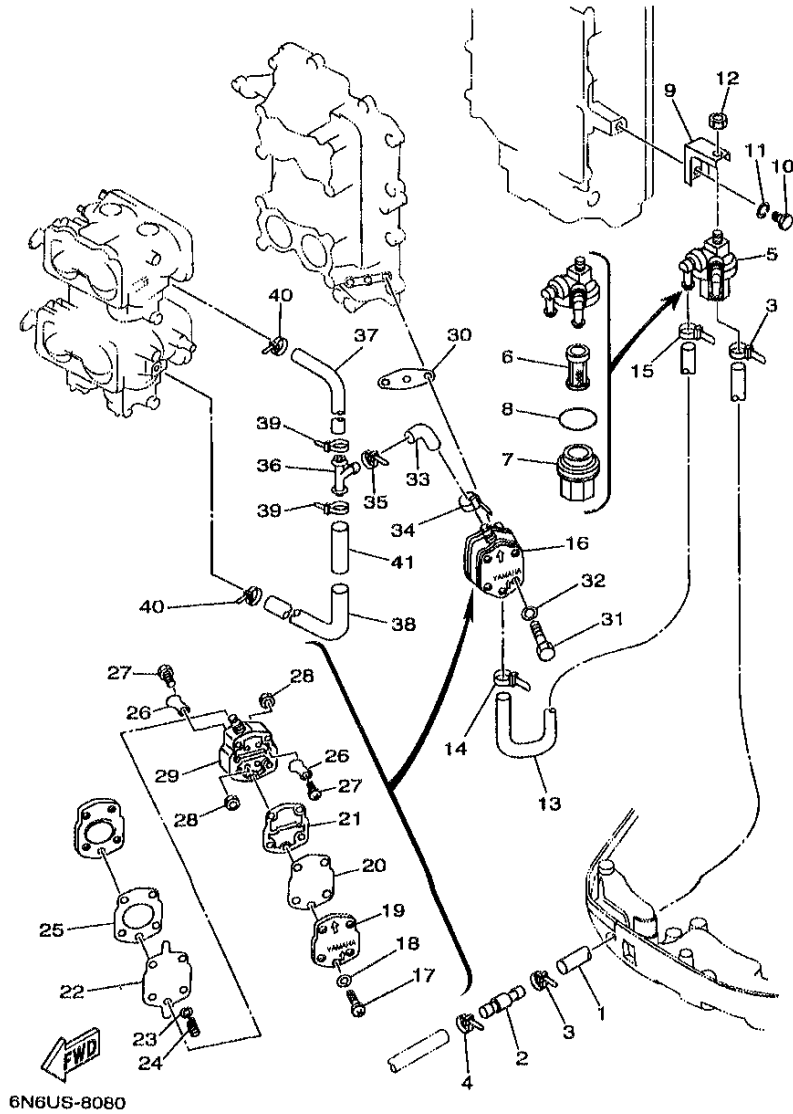

B115TLRX 1999 / FUEL

©2014 Yamaha Motor Corporation, U.S.A. All rights reserved.

Part List

B115TLRX 1999 / FUEL

REF - NO	PART NUMBER	PART NAME	QUANTITY	REMARKS
1	6R3-24313-20-00	PIPE 3 (L2820)	1	
2	6R3-24377-00-00	PIPE, JOINT 2	1	
3	90465-11M10-00	CLAMP	2	
4	90465-11M10-00	CLAMP	1	
5	6R3-24560-00-00	FILTER ASSY	1	
6	61N-24563-00-00	.ELEMENT, FILTER	1	
7	61N-24521-00-00	.CUP, FILTER	1	
8	93210-32738-00	.O-RING	1	
9	6E5-24566-00-00	BRACKET, FILTER	1	
10	97013-06014-00	BOLT	1	
11	92903-06100-00	WASHER, SPRING	1	
12	95380-08600-00	NUT	1	
13	6E5-24314-00-00	PIPE 4	1	
14	90465-11M10-00	CLAMP	1	
15	90465-11M10-00	CLAMP	1	
16	6E5-24410-03-00	FUEL PUMP ASSY	1	
17	98503-05035-00	.SCREW, PAN HEAD	3	
18	92903-05600-00	.WASHER, PLATE	3	
19	6E5-24413-00-00	.BODY 2	1	
20	6E5-24471-00-00	.DIAPHRAGM	1	
21	6E5-24435-00-00	.GASKET, BODY 2	1	
22	6E5-24411-00-00	.DIAPHRAGM	1	
23	648-24424-00-00	.SEAT, SPRING	1	
24	6E5-24423-00-00	.SPRING, DIAPHRAGM	1	
25	6E5-24434-02-00	.GASKET, BODY	1	
26	6A0-24421-01-00	.VALVE, CHECK	4	
27	6A0-14325-00-00	.SCREW, PAN HEAD	4	
28	95380-03600-00	.NUT	4	
29	6E5-24412-02-00	.BODY 1	1	
30	650-24431-A0-00	GASKET, FUEL PUMP 1	1	
31	97095-06050-00	BOLT	2	
32	92995-06600-00	WASHER	2	
33	6G5-24316-10-00	PIPE 6	1	
34	90465-11M10-00	CLAMP	1	
35	90465-11M10-00	CLAMP	1	
36	6E5-24376-10-00	PIPE, JOINT 1	1	
37	6G5-24318-10-00	PIPE, OVERFLOW	1	
38	6G5-24319-10-00	PIPE, OIL	1	
39	90465-11M10-00	CLAMP	2	
40	90465-11M10-00	CLAMP	2	
41	90446-15M07-00	HOSE (L60)	1	

Part Notes

B115TLRX 1999 / FUEL

PART NUMBER	NOTE TEXT
6E5-24410-03-00	OEM: This part number is among the Top 100 Most Popular Marine Maintenance Parts as of March 2014.
650-24431-A0-00	OEM: This part number is among the Top 100 Most Popular Marine Maintenance Parts as of March 2014.

©2014 Yamaha Motor Corporation, U.S.A. All rights reserved.