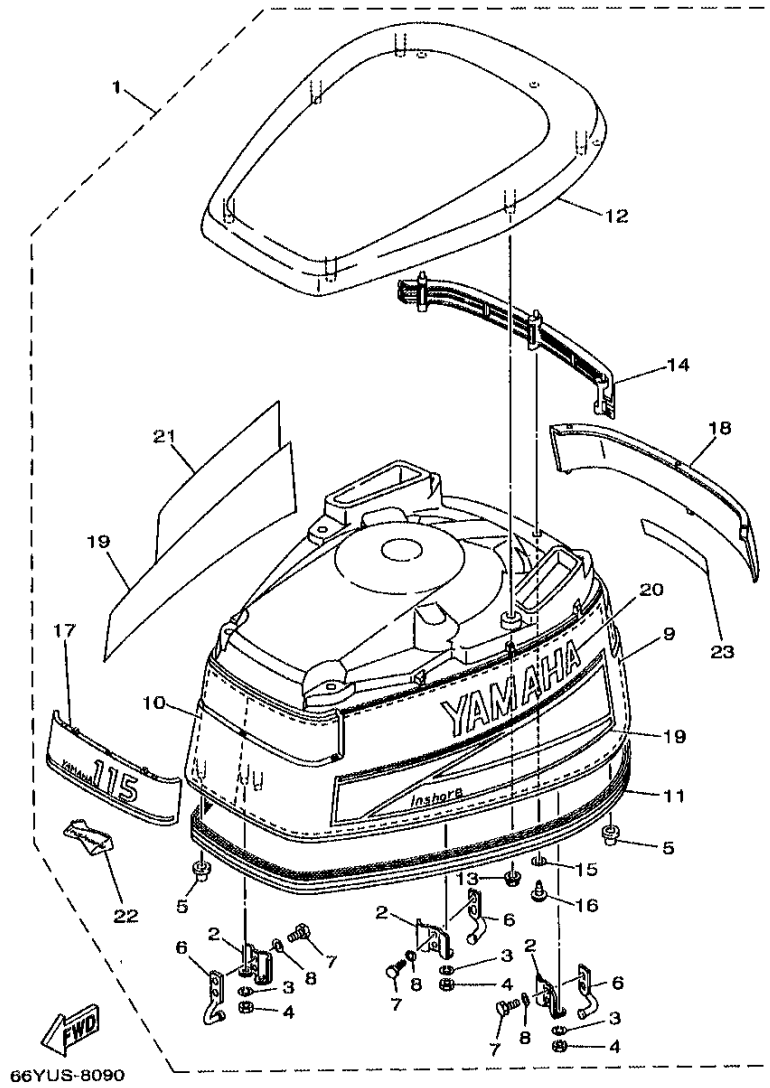

B115TLRX 1999 / TOP COWLING

©2014 Yamaha Motor Corporation, U.S.A. All rights reserved.

Part List

B115TLRX 1999 / TOP COWLING

REF - NO	PART NUMBER	PART NAME	QUANTITY	REMARKS
1	66Y-42610-W0-4D	TOP COWLING ASSEMBLY	1	
2	6R3-42647-00-00	.HOLDER, CLAMP BAND	3	
3	92990-06100-00	.WASHER, SPRING	6	
4	95380-06600-00	.NUT, HEXAGON	6	
5	6R3-42662-00-00	.DAMPER	3	
6	6R3-42814-00-00	.HOOK, CLAMP	3	
7	97095-06012-00	.BOLT	6	
8	92995-06600-00	.WASHER	6	
9	6N7-42619-00-00	.DAMPER, FORM	1	
10	6N7-42627-00-00	.DAMPER, FORM	1	
11	6R3-42615-01-00	.SEAL	1	
12	6N7-42613-00-4D	.MOLDING, AIR DUCT	1	
13	90179-06M24-00	.NUT	6	
14	6N7-42636-00-00	.LOUVER 2	1	
15	92990-04600-00	.WASHER, PLATE	3	
16	97780-40520-00	.SCREW, TAPPING	3	
17	66Y-42686-W0-00	.EMBLEM, FRONT	1	
18	66Y-42687-W0-00	.EMBLEM, REAR	1	
19	66Y-W0070-W0-00	.GRAPHIC SET	1	
20	6N6-42681-42-00	.MARK, COWLING	1	
21	6N6-42682-42-00	.MARK, COWLING	1	
22	6H1-42681-W0-00	.MARK, COWLING	1	
23	6H1-42682-W0-00	.MARK, COWLING	1