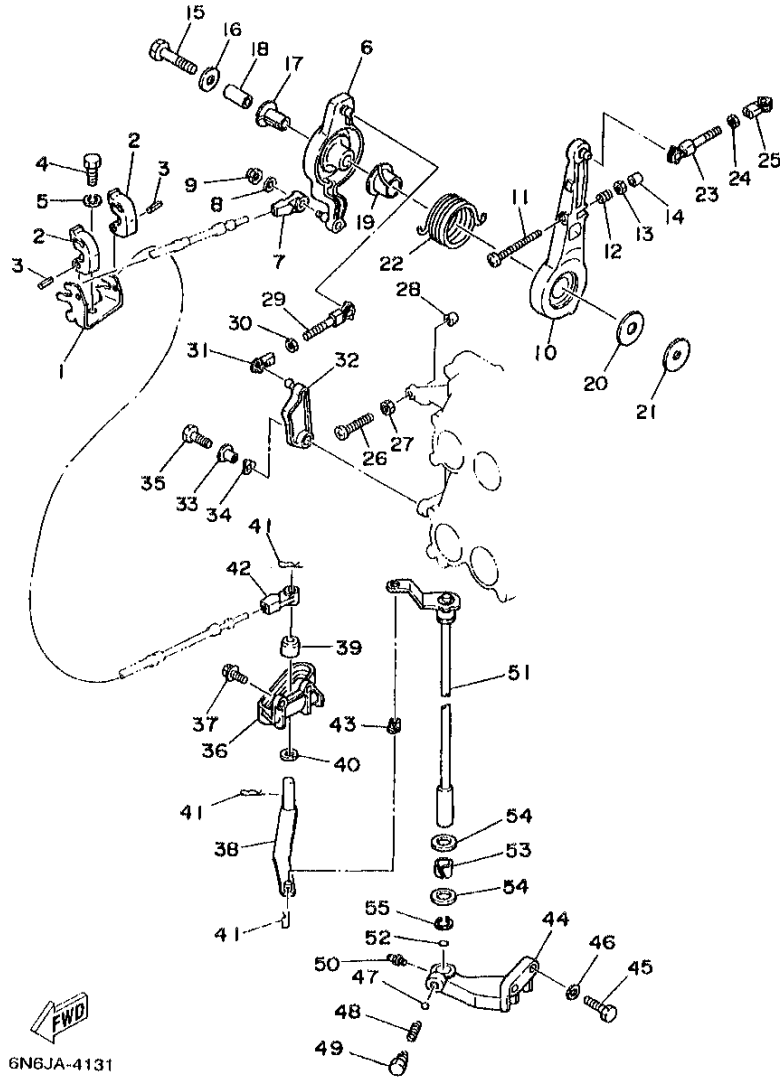

B115TLRX 1999 / CONTROL

©2014 Yamaha Motor Corporation, U.S.A. All rights reserved.

Part List

B115TLRX 1999 / CONTROL

REF - NO	PART NUMBER	PART NAME	QUANTITY	REMARKS
1	6E5-48531-00-00	BRACKET, REMOTE CONTROL 1	1	
2	6E5-48538-00-00	CLAMP, CABLE	2	
3	91690-30012-00	.PIN, SPRING	2	
4	97095-08020-00	BOLT	1	
5	92995-08100-00	WASHER	1	
6	6E5-41632-02-94	LEVER, MAGNETO CONTROL	1	
7	6E5-48344-00-00	CABLE END, REMOTE CONTROL	1	
8	92990-06200-00	WASHER, PLAIN	1	
9	90185-06M07-00	NUT, SELF-LOCKING	1	
10	6E5-41631-01-94	LEVER, MAGNETO CONTROL	1	
11	90157-06013-00	SCREW, PAN HEAD	1	
12	90501-16M12-00	SPRING, COMPRESSION	1	
13	95303-06600-00	.NUT	1	
14	688-44194-00-00	CAP	1	
15	97013-08045-00	BOLT	1	
16	90201-08M23-00	WASHER, PLATE	1	
17	90386-12089-00	BUSH	1	
18	90387-08M16-00	COLLAR	1	
19	90386-22M13-00	BUSH	1	
20	90202-12092-00	WASHER, PLATE	1	
21	90201-08M13-00	WASHER, PLATE	1	
22	90508-29M12-00	SPRING, TORSION	1	
23	6E5-41636-01-00	ROD, MAGNETO CONTROL	1	
24	95380-05600-00	NUT	1	
25	662-41237-01-00	JOINT, LINK	1	
26	90157-06013-00	SCREW, PAN HEAD	1	
27	95303-06600-00	.NUT	1	
28	688-44194-00-00	CAP	1	
29	688-41636-00-00	ROD, MAGNETO CONTROL	1	
30	95380-05600-00	NUT	1	
31	662-41237-01-00	JOINT, LINK	1	
32	6E5-41213-00-00	CAM, ACCEL.	1	
33	90387-06M29-00	COLLAR	1	
34	90206-10M04-00	WASHER, WAVE	1	
35	97095-06025-00	BOLT	1	
36	6E5-44117-00-94	BRACKET	1	
37	97513-06520-00	BOLT, WITH WASHER	2	
38	6E5-44121-01-00	LEVER, SHIFT ROD	1	
39	6E5-44122-00-00	BUSHING, SHIFT ROD LEVER	1	
40	90202-08M20-00	WASHER, PLATE	1	
41	90468-18008-00	CLIP	3	
42	6E5-48344-00-00	CABLE END, REMOTE CONTROL	1	
43	90386-06M12-00	BUSH	1	
44	6E5-44118-01-94	BRACKET	1	
45	97013-08030-00	BOLT	2	
46	92903-08600-00	WASHER, PLATE	2	
47	93501-04M02-00	BALL	1	
48	90501-12082-00	SPRING, COMPRESSION	1	
49	648-42715-00-00	BUSHING	1	
50	93700-06M03-00	NIPPLE, GREASE	1	
51	6E5-44120-03-00	HANDLE GEAR SHIFT ASSY	1	LONG