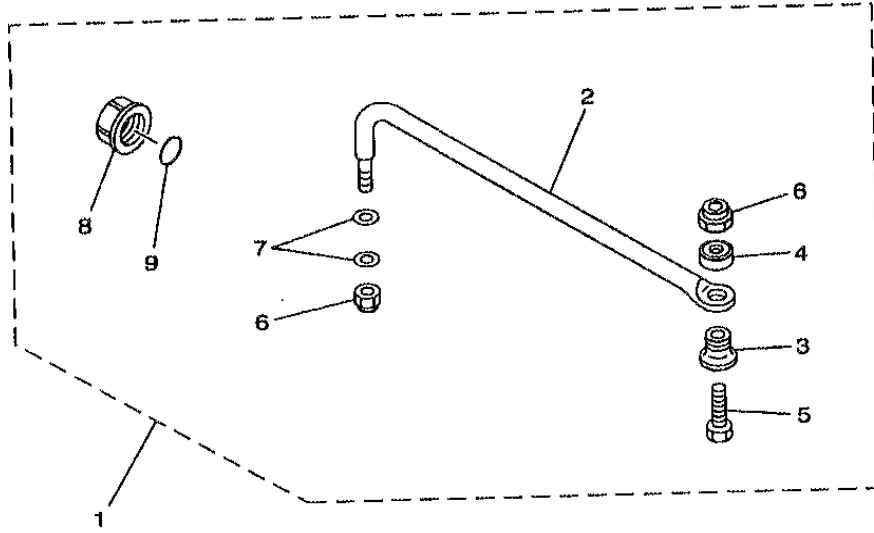

B115TLRX 1999 / STEERING GUIDE ATTACHMENT

66YUS-8160

Part List

B115TLRX 1999 / STEERING GUIDE ATTACHMENT

REF - NO	PART NUMBER	PART NAME	QUANTITY	REMARKS
1	6E5-61350-02-00	STEERING GUIDE ATTACHMENT KIT	1	
2	6E5-61351-01-00	.ROD, STEERING LINK	1	
3	90387-10M61-00	.COLLAR	1	
4	90560-12M01-00	.SPACER	1	
5	6E5-61355-00-00	.BOLT	1	
6	90185-09M01-00	.NUT, SELF-LOCKING	2	
7	90201-10M20-00	.WASHER, PLATE	2	
8	6E5-43145-00-00	.CAP, CLAMP BRACKET	1	
9	93210-16275-00	.O-RING	1