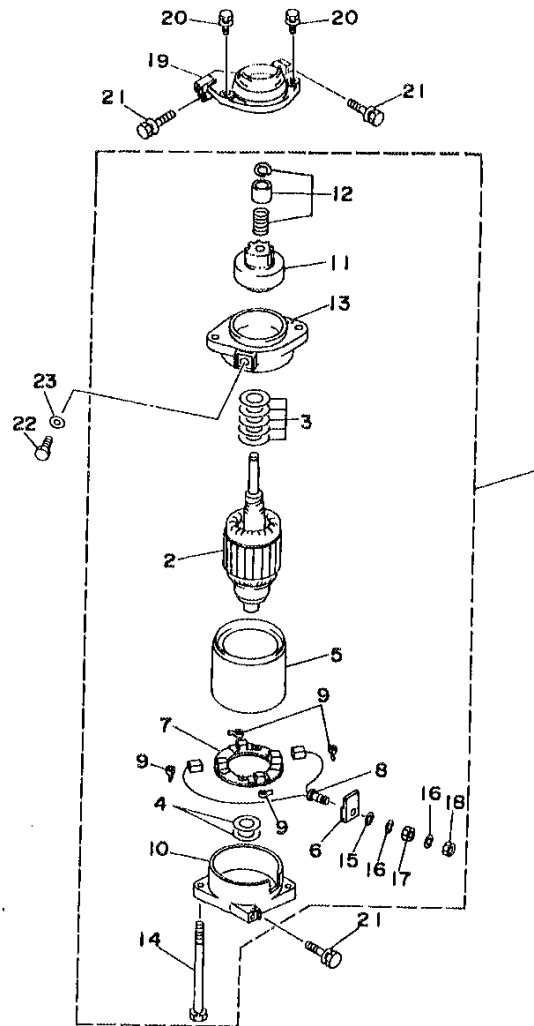

B115TLRX 1999 / STARTING MOTOR

64DJA-7200

Part List

B115TLRX 1999 / STARTING MOTOR

REF - NO	PART NUMBER	PART NAME	QUANTITY	REMARKS
1	6N7-81800-01-00	STARTING MOTOR ASSEMBLY	1	
2	6N7-81850-01-00	.ARMATURE ASSEMBLY	1	
3	61A-81809-00-00	.WASHER KIT	1	
4	61A-81824-00-00	.WASHER 2	2	
5	6N7-81810-00-00	.STATOR ASSY	1	
6	6K7-8182G-10-00	.BUSH, TERMINAL	1	
7	6N7-81840-00-00	.BRUSH HOLDER ASSY	1	
8	6N7-81801-00-00	.BRUSH SET	1	
9	6N7-81813-00-00	.SPRING, BRUSH	4	
10	6N7-81820-00-00	.REAR BRACKET ASSY	1	
11	6N7-81807-00-00	.GEAR ASSY, STARTING MOTOR	1	
12	6N7-81857-00-00	.RETAINER	1	
13	6N7-81830-00-00	.FRONT BRACKET ASSY	1	
14	6K7-81826-10-00	.BOLT	2	
15	6E5-8182E-10-00	.WASHER	1	
16	6E5-8182F-10-00	.WASHER	2	
17	6E5-8182A-10-00	.NUT	1	
18	6E5-8182K-10-00	.NUT	1	
19	6R3-81822-00-94	BRACKET, STARTING MOTOR	1	
20	90119-08M76-00	BOLT, WITH WASHER	2	
21	90119-08M77-00	BOLT, WITH WASHER	3	
22	97095-08016-00	BOLT	1	
23	92995-08600-00	WASHER	1