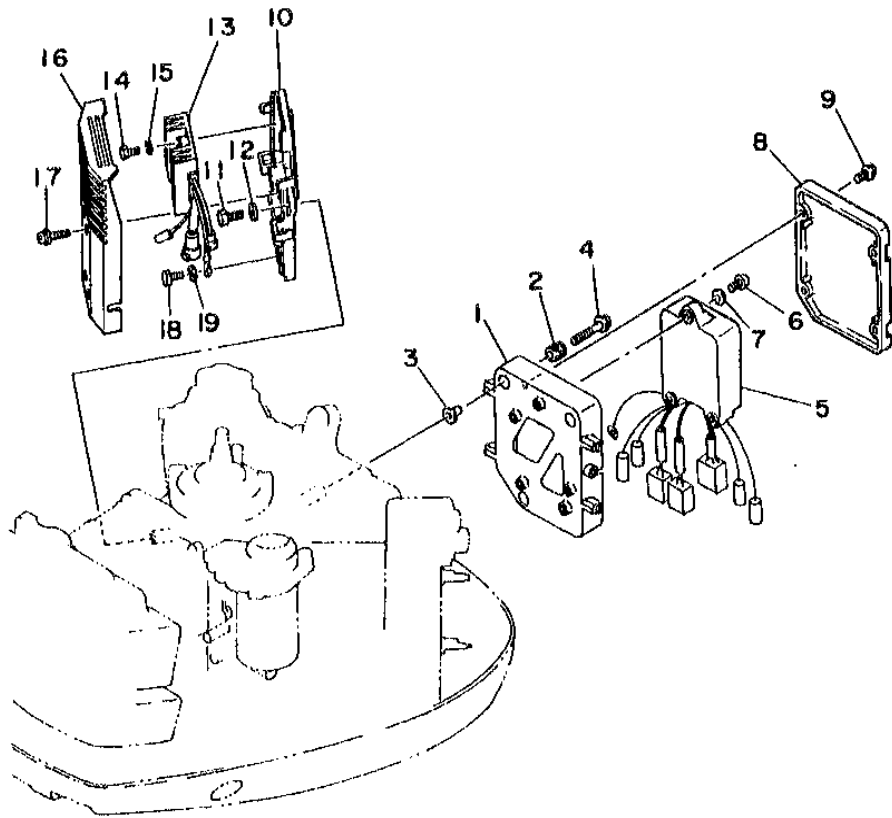

B115TLRX 1999 / ELECTRICAL 1

6N6JA-4191

©2014 Yamaha Motor Corporation, U.S.A. All rights reserved.

Part List

B115TLRX 1999 / ELECTRICAL 1

REF - NO	PART NUMBER	PART NAME	QUANTITY	REMARKS
1	6N7-85542-01-00	BRACKET	1	
2	6A0-82317-00-00	DAMPER, IGNITION COIL	3	
3	624-42542-00-00	PIPE	3	
4	90119-06M59-00	BOLT, WITH WASHER	3	
5	6N7-85540-01-00	C.D.I. UNIT ASSY	1	
6	97880-06020-00	SCREW, PAN HEAD	3	
7	92990-06600-00	WASHER, PLATE	3	
8	6N7-85537-00-00	COVER	1	
9	90159-06M11-00	SCREW, WITH WASHER	4	
10	6N7-81948-00-94	BRACKET	1	
11	97013-06016-00	BOLT	3	
12	92903-06600-00	WASHER, PLATE	3	
13	6R3-81960-00-00	RECTIFIER & REGULATOR ASSY	1	
14	97013-06025-00	BOLT	2	
15	92903-06600-00	WASHER, PLATE	2	
16	6R3-81942-00-00	COVER	1	
17	90159-06M08-00	SCREW, WITH WASHER	4	
18	97013-06012-00	BOLT	1	
19	92903-06600-00	WASHER, PLATE	1	

Part Notes

B115TLRX 1999 / ELECTRICAL 1

PART NUMBER	NOTE TEXT
92990-06600-00	OEM: This part number is among the Top 100 Most Popular Marine Maintenance Parts as of March 2014.

©2014 Yamaha Motor Corporation, U.S.A. All rights reserved.