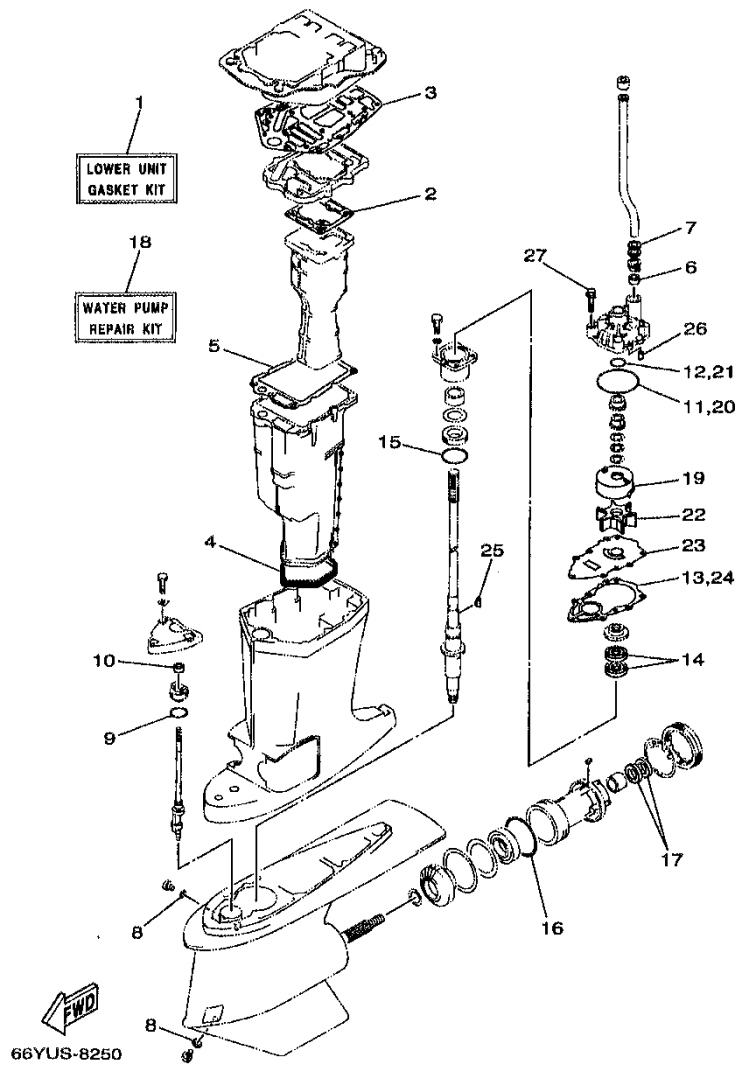

B115TLRX 1999 / REPAIR KIT 2

©2014 Yamaha Motor Corporation, U.S.A. All rights reserved.

Part List

B115TLRX 1999 / REPAIR KIT 2

REF - NO	PART NUMBER	PART NAME	QUANTITY	REMARKS
1	66Y-W0001-20-00	LOWER UNIT GASKET KIT	1	
2	6E5-41134-A0-00	.GASKET, EXHAUST MANIFOLD	1	
3	6G5-45114-A0-00	.GASKET, UPPER CASING	1	
4	6E5-45123-00-00	.GASKET, MUFFLER	1	
5	6E5-41135-A0-00	.GASKET, EXHAUST MANIFOLD	1	
6	6E5-44365-00-00	.DAMPER, WATER SEAL 1	1	
7	6E5-44366-00-00	.DAMPER, WATER SEAL 2	1	
8	90430-08020-00	.GASKET	2	
9	93210-33M49-00	.O-RING	1	
10	93106-09014-00	.OIL SEAL	1	
11	93210-86M38-00	.O-RING	1	
12	93210-37160-00	.O-RING	1	
13	65N-44315-A0-00	.GASKET, WATER PUMP	1	
14	93101-28M16-00	.OIL SEAL	2	
15	93210-55M14-00	.O-RING	1	
16	93210-93M42-00	.O-RING	1	
17	93101-30M17-00	.OIL SEAL	2	
18	65N-W0078-A0-00	WATER PUMP REPAIR KIT	1	
19	61A-44322-01-00	.INSERT, CARTRIDGE	1	
20	93210-86M38-00	.O-RING	1	
21	93210-37160-00	.O-RING	1	
22	6E5-44352-00-00	.IMPELLER	1	
23	65N-44323-00-00	.OUTER PLATE, CARTRIDGE	1	
24	65N-44315-A0-00	.GASKET, WATER PUMP	1	
25	90280-04M05-00	.KEY, WOODRUFF	1	
26	93606-12019-00	.PIN, DOWEL	2	
27	90119-08M14-00	..BOLT, WITH WASHER	4	

Part Notes

B115TLRX 1999 / REPAIR KIT 2

PART NUMBER		NOTE TEXT
90430-08020-00		OEM: This part number is among the Top 100 Most Popular Marine Maintenance Parts as of March 2014.
93106-09014-00		OEM: This part number is among the Top 100 Most Popular Marine Maintenance Parts as of March 2014.
93210-86M38-00		OEM: This part number is among the Top 100 Most Popular Marine Maintenance Parts as of March 2014.
93101-28M16-00		OEM: This part number is among the Top 100 Most Popular Marine Maintenance Parts as of March 2014.
93101-30M17-00		OEM: This part number is among the Top 100 Most Popular Marine Maintenance Parts as of March 2014.
93210-86M38-00		OEM: This part number is among the Top 100 Most Popular Marine Maintenance Parts as of March 2014.

©2014 Yamaha Motor Corporation, U.S.A. All rights reserved.

©2014 Yamaha Motor Corporation, U.S.A. All rights reserved.