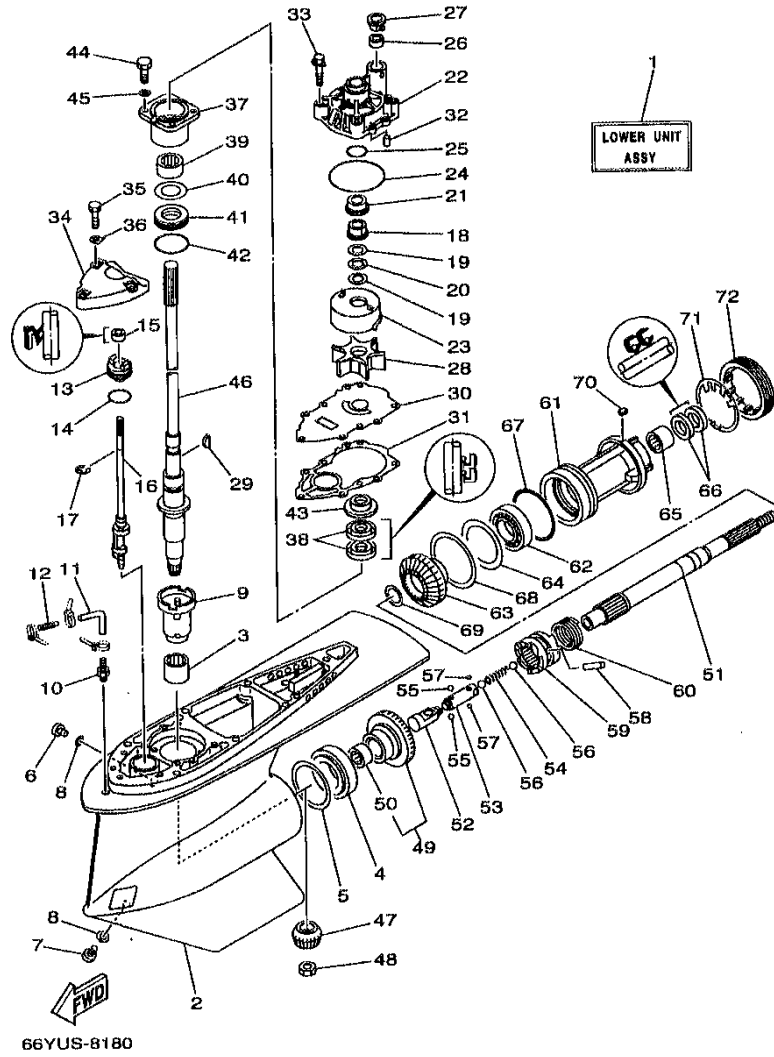

B115TLRX 1999 / LOWER CASING DRIVE 1

©2014 Yamaha Motor Corporation, U.S.A. All rights reserved.

Part List

B115TLRX 1999 / LOWER CASING DRIVE 1

REF - NO	PART NUMBER	PART NAME	QUANTITY	REMARKS
1	66Y-45300-10-8D	LOWER UNIT ASSEMBLY	1	
2	66Y-45301-00-8D	CASING, LOWER	1	
3	93315-628U9-00	BEARING	1	
4	93332-000U7-00	BEARING	1	
5	6E5-45567-01-30	SHIM (T:0.30MM)	1	UR
5	6E5-45567-01-12	SHIM (T:0.12MM)	1	UR
5	6E5-45567-01-50	SHIM (T:0.50MM)	1	UR
5	6E5-45567-01-40	SHIM (T:0.40MM)	1	UR
5	6E5-45567-01-18	SHIM (T:0.18MM)	1	UR
5	6E5-45567-01-10	SHIM (T:0.10MM)	1	UR
5	6E5-45567-01-15	SHIM (T:0.15MM)	1	UR
6	90340-08M04-00	PLUG, STRAIGHT SCREW	1	
7	688-45341-00-00	PLUG, DRAIN	1	
8	90430-08020-00	.GASKET	2	
9	65N-45536-00-00	SLEEVE, DRIVE SHAFT	1	
10	6E5-45378-00-00	NIPPLE, HOSE	1	
11	90445-07ME8-00	HOSE (L80)	1	SHORT
12	6E5-83558-10-00	END, NIPPLE	1	
13	65N-45321-00-00	PLATE	1	
14	93210-33M49-00	.O-RING	1	
15	93106-09014-00	.OIL SEAL	1	
16	66Y-44150-00-00	SHIFT CAM ASSEMBLY	1	
17	93430-08006-00	CIRCLIP	1	
18	61A-45538-00-00	SPACER 1	1	
19	90201-22M01-00	WASHER, PLATE	2	
20	90206-22M19-00	WASHER, WAVE	1	
21	61A-45527-00-00	COLLAR, DRIVE SHAFT	1	
22	61A-44311-01-00	HOUSING, WATER PUMP	1	
23	61A-44322-01-00	INSERT, CARTRIDGE	1	
24	93210-86M38-00	.O-RING	1	
25	93210-37160-00	.O-RING	1	
26	6E5-44365-00-00	DAMPER, WATER SEAL 1	1	
27	6E5-44312-00-00	COVER, WATER PUMP HOUSING	1	
28	6E5-44352-00-00	IMPELLER	1	
29	90280-04M05-00	.KEY, WOODRUFF	1	
30	65N-44323-00-00	OUTER PLATE, CARTRIDGE	1	
31	65N-44315-A0-00	GASKET, WATER PUMP	1	
32	93606-12019-00	.PIN, DOWEL	2	
33	90119-08M14-00	.BOLT, WITH WASHER	4	
34	65N-44312-00-00	COVER, WATER PUMP HOUSING	1	
35	97095-08035-00	BOLT	3	
36	90209-08M02-00	WASHER	3	
37	6E5-45331-00-94	HOUSING, BEARING	1	
38	93101-28M16-00	.OIL SEAL	2	
39	93317-330U2-00	BEARING	1	
40	6E5-45587-01-12	SHIM (T:0.12MM)	1	UR
40	6E5-45587-01-30	SHIM (T:0.30MM)	1	UR
40	6E5-45587-01-50	SHIM (T:0.50MM)	1	UR
40	6E5-45587-01-10	SHIM (T:0.10MM)	1	UR
40	6E5-45587-01-15	SHIM (T:0.15MM)	1	UR
40	6E5-45587-01-18	SHIM (T:0.18MM)	1	UR
40	6E5-45587-01-40	SHIM (T:0.40MM)	1	UR