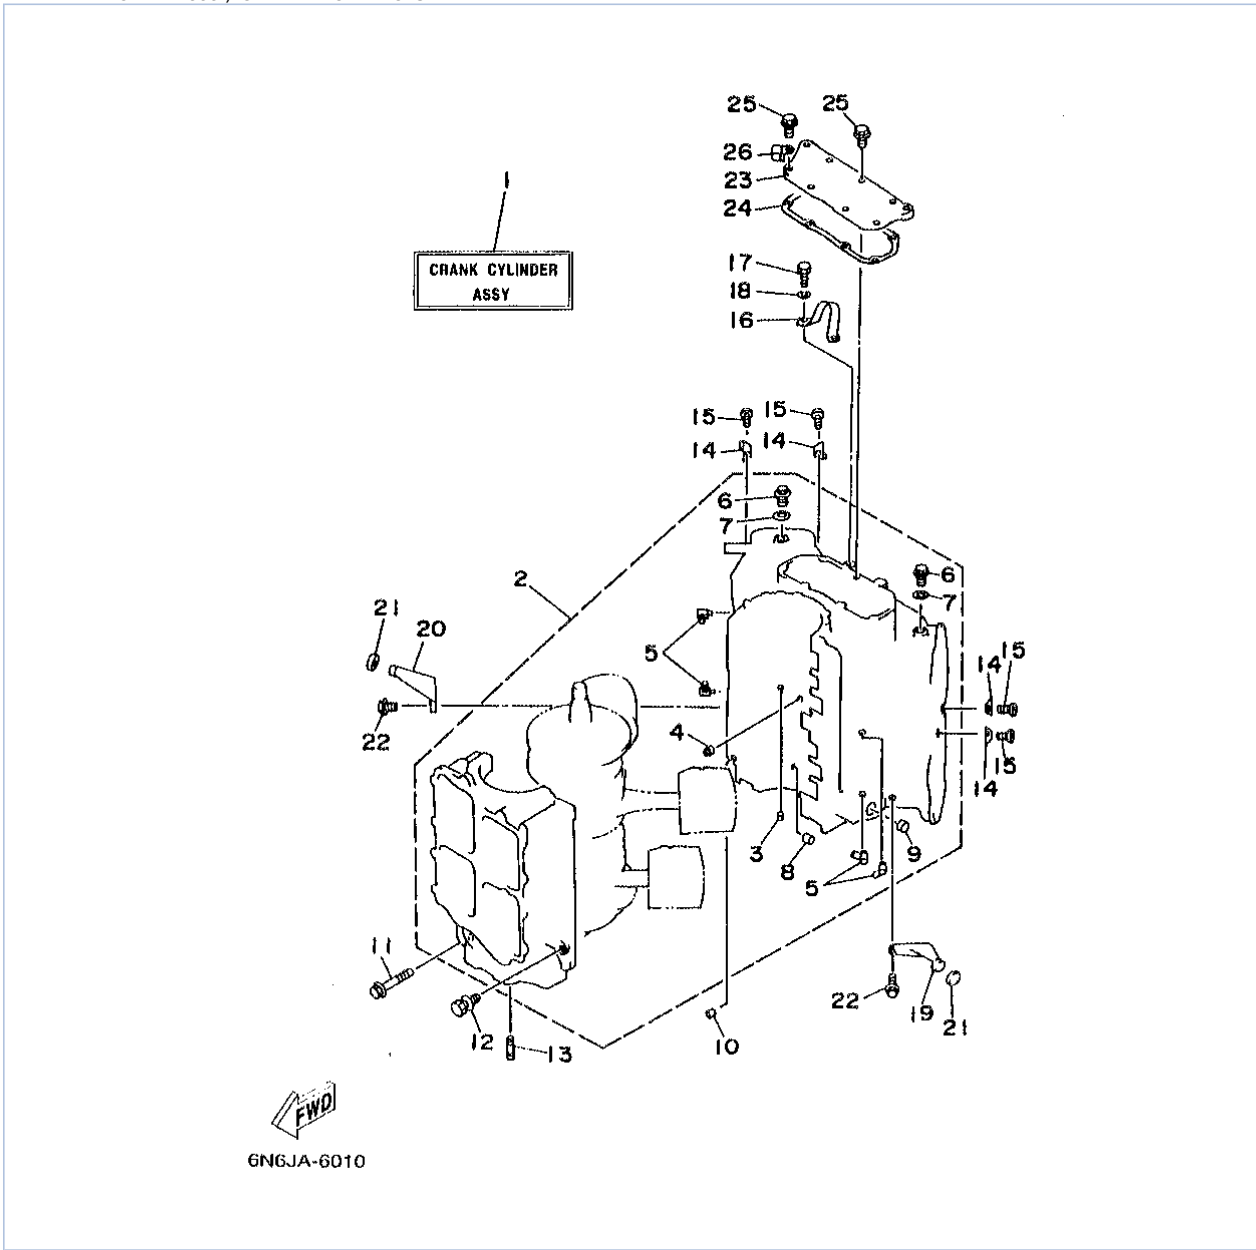

B115TLRX 1999 / CYLINDER CRANKCASE

©2014 Yamaha Motor Corporation, U.S.A. All rights reserved.

Part List

B115TLRX 1999 / CYLINDER CRANKCASE

REF - NO	PART NUMBER	PART NAME	QUANTITY	REMARKS
1	6N6-W0090-15-4D	CRANK CYLINDER ASSEMBLY	1	
2	6N6-15100-01-94	CRANKCASE ASSEMBLY	1	
3	624-11379-00-00	.VALVE, CHECK	1	
4	663-11518-01-00	.LOCK BEARING	1	
5	6E5-11372-00-00	.NIPPLE, HOSE	4	
6	90340-14M00-00	.PLUG, STRAIGHT SCREW	2	
7	90430-14115-00	.GASKET	2	
8	90384-06M07-00	.BUSH, BIMETAL FORMED	1	
9	90384-14M09-00	.BUSH, BIMETAL FORMED	1	
10	93608-12063-00	PIN, DOWEL	2	
11	90105-10M20-00	BOLT, FLANGE	6	
12	90119-08M23-00	BOLT, W/WASHER	8	
13	90116-08M45-00	BOLT, STUD	2	
14	6E5-11325-00-00	ANODE	4	
15	98780-04015-00	SCREW, FLAT HEAD	4	
16	6E5-11119-00-00	HANGER, ENGINE	1	
17	97013-08020-00	BOLT	2	
18	92903-08100-00	WASHER, SPRING	2	
19	6E5-42761-00-94	STOPPER	1	
20	6E5-42762-00-94	STOPPER	1	
21	663-44533-00-00	DAMPER, UPPER MOUNT RUBBER	2	
22	97513-06520-00	BOLT, WITH WASHER	4	
23	6K7-11371-01-9M	COVER	1	
24	6E5-11381-A2-00	.GASKET 1	1	
25	97513-06520-00	BOLT, WITH WASHER	7	
26	90465-08M75-00	CLAMP	1