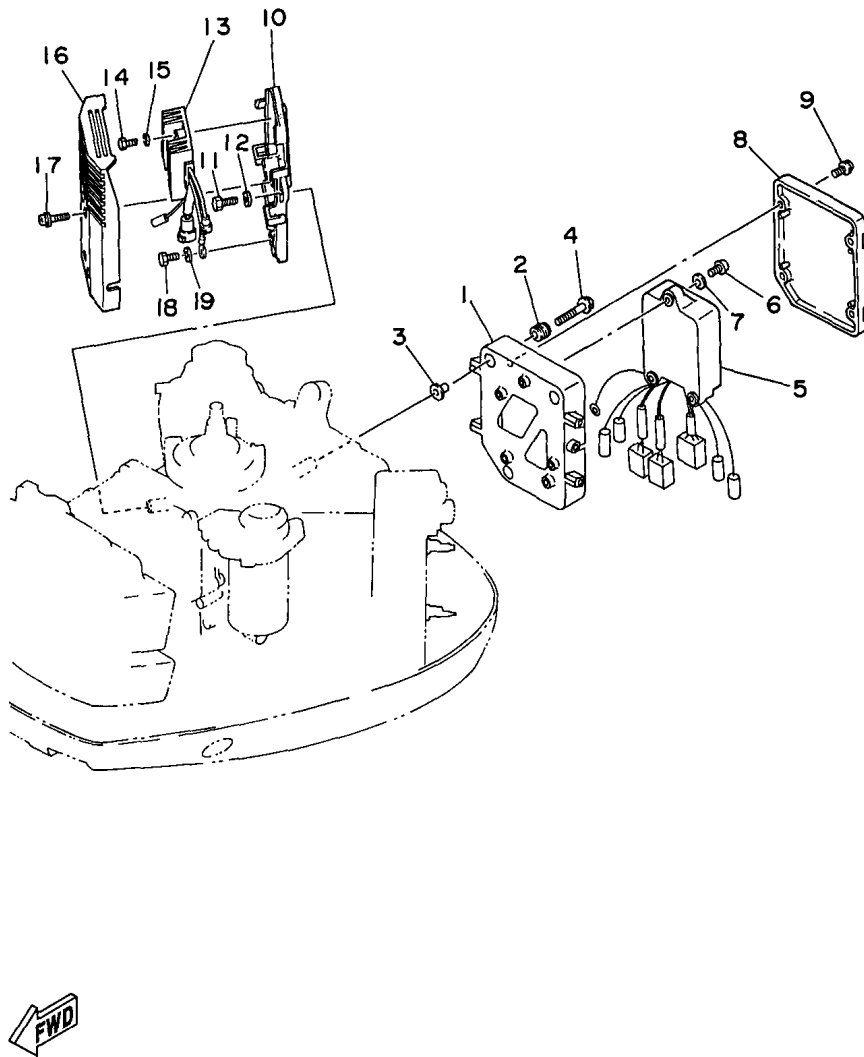

S115TXRW 1998 / ELECTRICAL 1

©2014 Yamaha Motor Corporation, U.S.A. All rights reserved.

Part List

S115TXRW 1998 / ELECTRICAL 1

REF - NO	PART NUMBER	PART NAME	QUANTITY	REMARKS
1	6N7-85542-01-00	BRACKET	1	
2	6A0-82317-00-00	DAMPER, IGNITION COIL	3	
3	624-42542-00-00	PIPE	3	
4	90119-06M59-00	BOLT, WITH WASHER	3	
5	6N7-85540-01-00	C.D.I. UNIT ASSY	1	
6	97880-06020-00	SCREW, PAN HEAD	3	
7	92990-06600-00	WASHER, PLATE	3	
8	6N7-85537-00-00	COVER	1	
9	90159-06M11-00	SCREW, WITH WASHER	4	
10	6N7-81948-00-94	BRACKET	1	
11	97095-06016-00	BOLT	3	
12	92903-06600-00	WASHER, PLATE	3	
13	6R3-81960-00-00	RECTIFIER & REGULATOR ASSY	1	
14	97013-06025-00	BOLT	2	
15	92903-06600-00	WASHER, PLATE	2	
16	6R3-81942-00-00	COVER	1	
17	90159-06M08-00	SCREW, WITH WASHER	4	
18	97013-06012-00	BOLT	1	
19	92903-06600-00	WASHER, PLATE	1	

Part Notes

S115TXRW 1998 / ELECTRICAL 1

PART NUMBER	NOTE TEXT
92990-06600-00	OEM: This part number is among the Top 100 Most Popular Marine Maintenance Parts as of March 2014.

©2014 Yamaha Motor Corporation, U.S.A. All rights reserved.