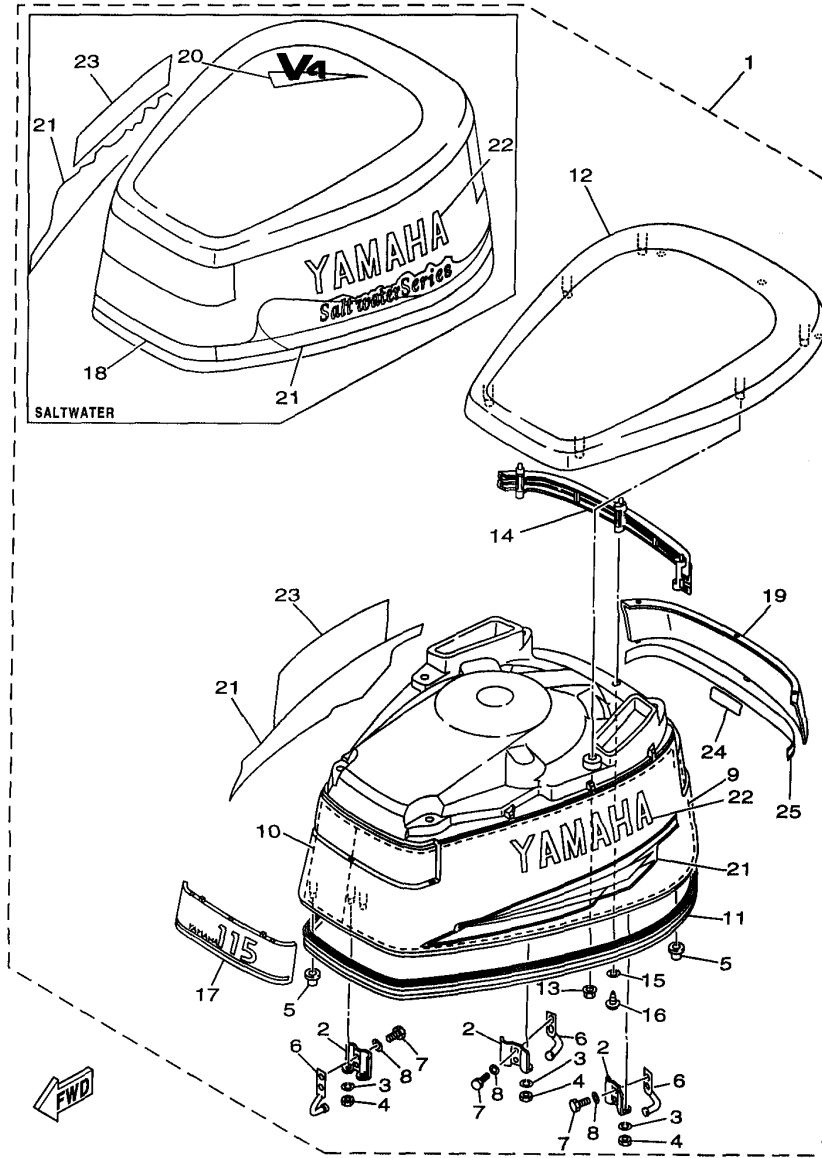

S115TXRW 1998 / TOP COWLING

©2014 Yamaha Motor Corporation, U.S.A. All rights reserved.

Part List

S115TXRW 1998 / TOP COWLING

REF - NO	PART NUMBER	PART NAME	QUANTITY	REMARKS
1	6N6-42610-S0-4D	TOP COWLING ASSEMBLY	1	UR 115 SALT WATER
1	6N7-42610-S0-4D	TOP COWLING ASSEMBLY	1	UR 130/L130 SALT WATER
1	6N6-42610-30-4D	TOP COWLING ASSY	1	UR 115
1	6N6-42610-R1-4D	TOP COWLING ASSY	1	UR JET DRIVE
1	6N7-42610-30-4D	TOP COWLING ASSY	1	UR 130
2	6R3-42647-00-00	.HOLDER, CLAMP BAND	3	
3	92990-06100-00	.WASHER, SPRING	6	
4	95380-06600-00	.NUT, HEXAGON	6	
5	6R3-42662-00-00	.DAMPER	3	
6	6R3-42814-00-00	.HOOK, CLAMP	3	
7	97095-06012-00	.BOLT	6	
8	92995-06600-00	.WASHER	6	
9	6N7-42619-00-00	.DAMPER, FORM	1	
10	6N7-42627-00-00	.DAMPER, FORM	1	
11	6R3-42615-01-00	.SEAL	1	
12	6N7-42613-00-4D	.MOLDING, AIR DUCT	1	
13	90179-06M24-00	.NUT	6	
14	6N7-42636-00-00	.LOUVER 2	1	
15	92990-04600-00	.WASHER, PLATE	3	
16	97780-40520-00	.SCREW, TAPPING	3	
17	6N7-42686-30-00	.EMBLEM, FRONT	1	UR 130
17	6N6-42686-50-00	.EMBLEM, FRONT	1	UR JET DRIVE
17	6N6-42686-30-00	.EMBLEM, FRONT	1	UR 115
17	6N7-42686-00-00	.EMBLEM, FRONT	1	UR 130/L130 SALTWATER
17	6N6-42686-00-00	.EMBLEM, FRONT	1	UR 115 SALTWATER
18	6N6-42677-40-00	.GRAPHIC, FRONT	1	FOR SALTWATER
19	6N7-42687-30-00	.EMBLEM, REAR	1	UR 130
19	6N7-42687-00-00	.EMBLEM, REAR	1	UR 130/L130 SALTWATER
19	6N6-42687-00-00	.EMBLEM, REAR	1	UR 115 SALTWATER
19	6N6-42687-30-00	.EMBLEM, REAR	1	UR 115
19	6N6-42687-50-00	.EMBLEM, REAR	1	UR JET DRIVE
20	6N7-42683-40-00	.MARK, COWLING	1	FOR SALTWATER
21	6N7-W0070-S0-00	.GRAPHIC SET	1	UR SALTWATER
21	6N6-W0070-30-00	.GRAPHIC SET	1	UR
22	6N6-42681-30-00	.MARK, COWLING	1	UR
22	6N6-42681-41-00	.MARK, COWLING	1	UR SALTWATER
23	6N6-42682-30-00	.MARK, COWLING	1	UR
23	6N6-42682-41-00	.MARK, COWLING	1	UR SALTWATER
24	6N7-42678-30-00	.GRAPHIC, REAR	1	EXCEPT SALTWATER
25	6N7-4267A-40-00	.GRAPHIC, REAR 2	1	UR SALTWATER
25	6N7-4267A-30-00	.GRAPHIC, REAR 2	1	UR