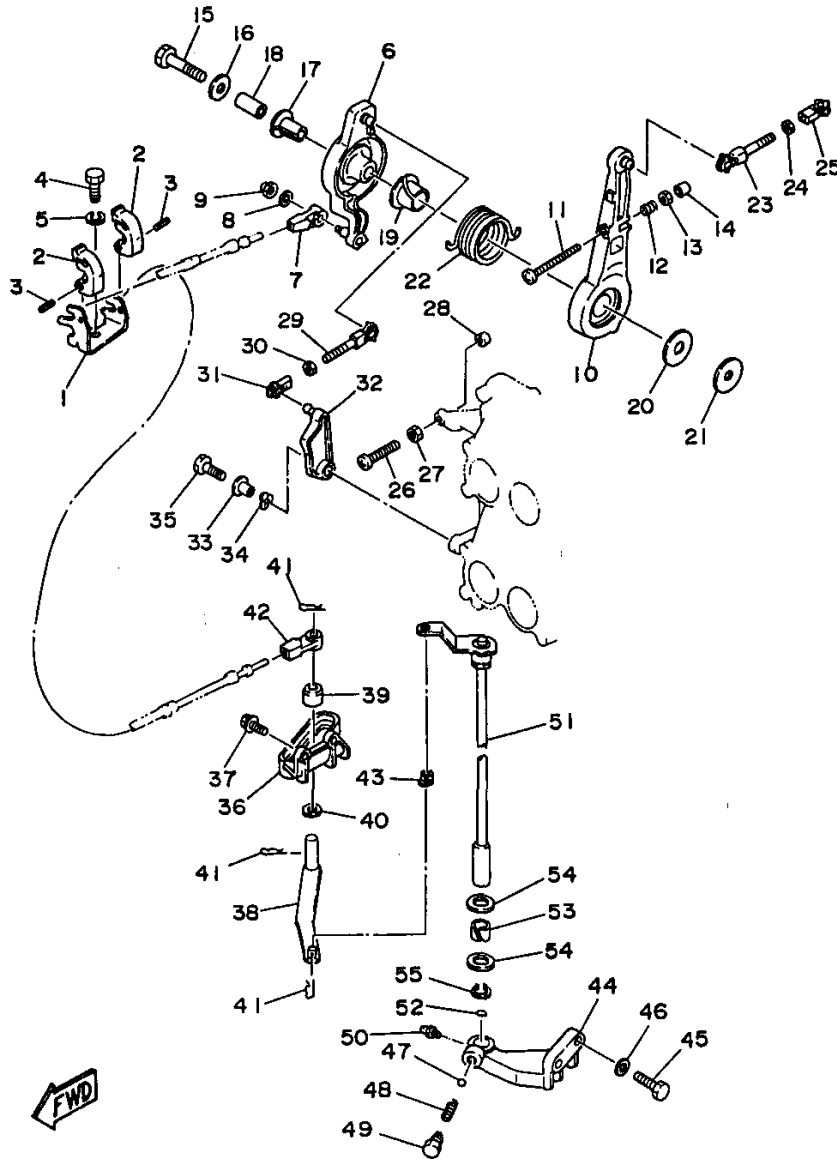

S115TXRW 1998 / CONTROL

©2014 Yamaha Motor Corporation, U.S.A. All rights reserved.

Part List

S115TXRW 1998 / CONTROL

REF - NO	PART NUMBER	PART NAME	QUANTITY	REMARKS
1	6E5-48531-00-00	BRACKET, REMOTE CONTROL 1	1	
2	6E5-48538-00-00	CLAMP, CABLE	2	
3	91690-30012-00	.PIN, SPRING	2	
4	97095-08020-00	BOLT	1	
5	92995-08100-00	WASHER	1	
6	6E5-41632-02-94	LEVER, MAGNETO CONTROL	1	
7	6E5-48344-00-00	CABLE END, REMOTE CONTROL	1	
8	92990-06200-00	WASHER, PLAIN	1	
9	90185-06M07-00	NUT, SELF-LOCKING	1	
10	6E5-41631-01-94	LEVER, MAGNETO CONTROL	1	
11	90157-06013-00	SCREW, PAN HEAD	1	
12	90501-16M12-00	SPRING, COMPRESSION	1	
13	95303-06600-00	.NUT	1	
14	688-44194-00-00	CAP	1	
15	97013-08045-00	BOLT	1	
16	90201-08M23-00	WASHER, PLATE	1	
17	90386-12089-00	BUSH	1	
18	90387-08M16-00	COLLAR	1	
19	90386-22M13-00	BUSH	1	
20	90202-12092-00	WASHER, PLATE	1	
21	90201-08M13-00	WASHER, PLATE	1	
22	90508-29M12-00	SPRING, TORSION	1	
23	6E5-41636-01-00	ROD, MAGNETO CONTROL	1	
24	95380-05600-00	NUT	1	
25	662-41237-01-00	JOINT, LINK	1	
26	90157-06013-00	SCREW, PAN HEAD	1	
27	95303-06600-00	.NUT	1	
28	688-44194-00-00	CAP	1	
29	688-41636-00-00	ROD, MAGNETO CONTROL	1	
30	95380-05600-00	NUT	1	
31	662-41237-01-00	JOINT, LINK	1	
32	6E5-41213-00-00	CAM, ACCEL.	1	
33	90387-06M29-00	COLLAR	1	
34	90206-10M04-00	WASHER, WAVE	1	
35	97095-06025-00	BOLT	1	
36	6E5-44117-00-94	BRACKET	1	
37	97595-06520-00	BOLT, WITH WASHER	2	
38	6E5-44121-01-00	LEVER, SHIFT ROD	1	
39	6E5-44122-00-00	BUSHING, SHIFT ROD LEVER	1	
40	90202-08M20-00	WASHER, PLATE	1	
41	90468-18008-00	CLIP	3	
42	6E5-48344-00-00	CABLE END, REMOTE CONTROL	1	
43	90386-06M12-00	BUSH	1	
44	6E5-44118-01-94	BRACKET	1	
45	97013-08030-00	BOLT	2	
46	92903-08600-00	WASHER, PLATE	2	
47	93501-04M02-00	BALL	1	
48	90501-12082-00	SPRING, COMPRESSION	1	
49	648-42715-00-00	BUSHING	1	
50	93700-06M03-00	NIPPLE, GREASE	1	
51	6E5-44120-03-00	HANDLE GEAR SHIFT ASSY	1	UR LONG