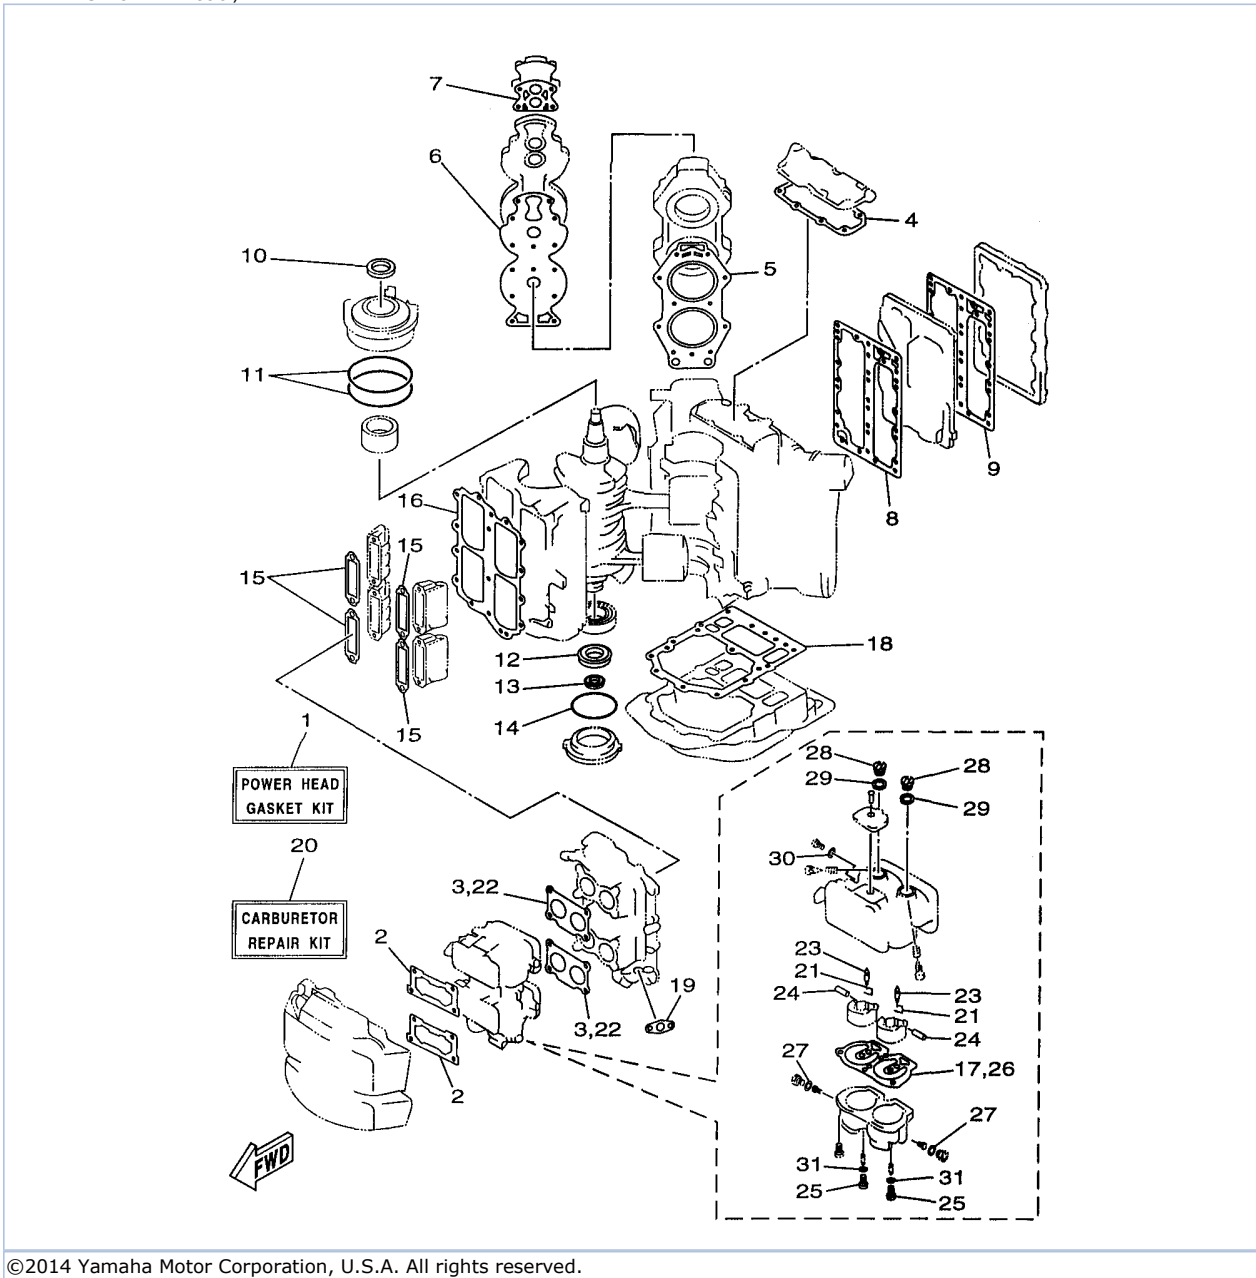

S115TXRW 1998 / REPAIR KIT 1

©2014 Yamaha Motor Corporation, U.S.A. All rights reserved.

Part List

S115TXRW 1998 / REPAIR KIT 1

REF - NO	PART NUMBER	PART NAME	QUANTITY	REMARKS
1	6N6-W0001-A3-00	POWER HEAD GASKET KIT	1	
2	6K7-14483-00-00	.GASKET	2	
3	6E5-14198-A2-00	.GASKET	2	
4	6E5-11381-A2-00	.GASKET 1	1	
5	6E5-11181-A1-00	.GASKET, CYLINDER HEAD 1	2	
6	6E5-11193-A0-00	.GASKET, HEAD COVER 1	2	
7	688-12414-A1-00	.GASKET, COVER	2	
8	6E5-41112-A1-00	.GASKET, EXHAUST INNER COVER	1	
9	6E5-41114-A0-00	.GASKET, EXHAUST OUTER COVER	1	
10	93102-40M14-00	.OIL SEAL	1	
11	93211-04M36-00	.O-RING	2	
12	93102-35M13-00	.OIL SEAL	1	
13	93101-22M15-00	.OIL SEAL	1	
14	93210-74M35-00	.O-RING	1	
15	6E5-13621-A1-00	.GASKET, VALVE SEAT	4	
16	6E5-13645-A1-00	.GASKET, MANIFOLD 1	1	
17	64D-14384-00-00	.GASKET, FLOAT CHAMBER	2	
18	6G5-45113-A1-00	.GASKET, UPPER CASING	1	
19	650-24431-A0-00	.GASKET, FUEL PUMP 1	1	
20	6N6-W0093-08-00	CARBURETOR REPAIR KIT	1	
21	6E5-14159-00-00	.CLIP	2	
22	6E5-14198-A2-00	.GASKET	1	
23	6E5-14546-00-00	.VALVE, NEEDLE	2	
24	6E5-14386-02-00	.PIN, FLOAT	2	
25	64D-14394-00-00	.VALVE, DRAIN	2	
26	64D-14384-00-00	.GASKET, FLOAT CHAMBER	1	
27	6E5-14398-00-00	.GASKET	2	
28	6E5-14328-01-00	.PLUG	2	
29	6E5-14979-00-00	.GASKET	2	
30	6J8-14959-00-00	.GASKET	1	
31	61U-14959-00-00	.GASKET	2	

Part Notes

S115TXRW 1998 / REPAIR KIT 1

PART NUMBER	NOTE TEXT
688-12414-A1-00	OEM: This part number is among the Top 100 Most Popular Marine Maintenance Parts as of March 2014.
650-24431-A0-00	OEM: This part number is among the Top 100 Most Popular Marine Maintenance Parts as of March 2014.

©2014 Yamaha Motor Corporation, U.S.A. All rights reserved.