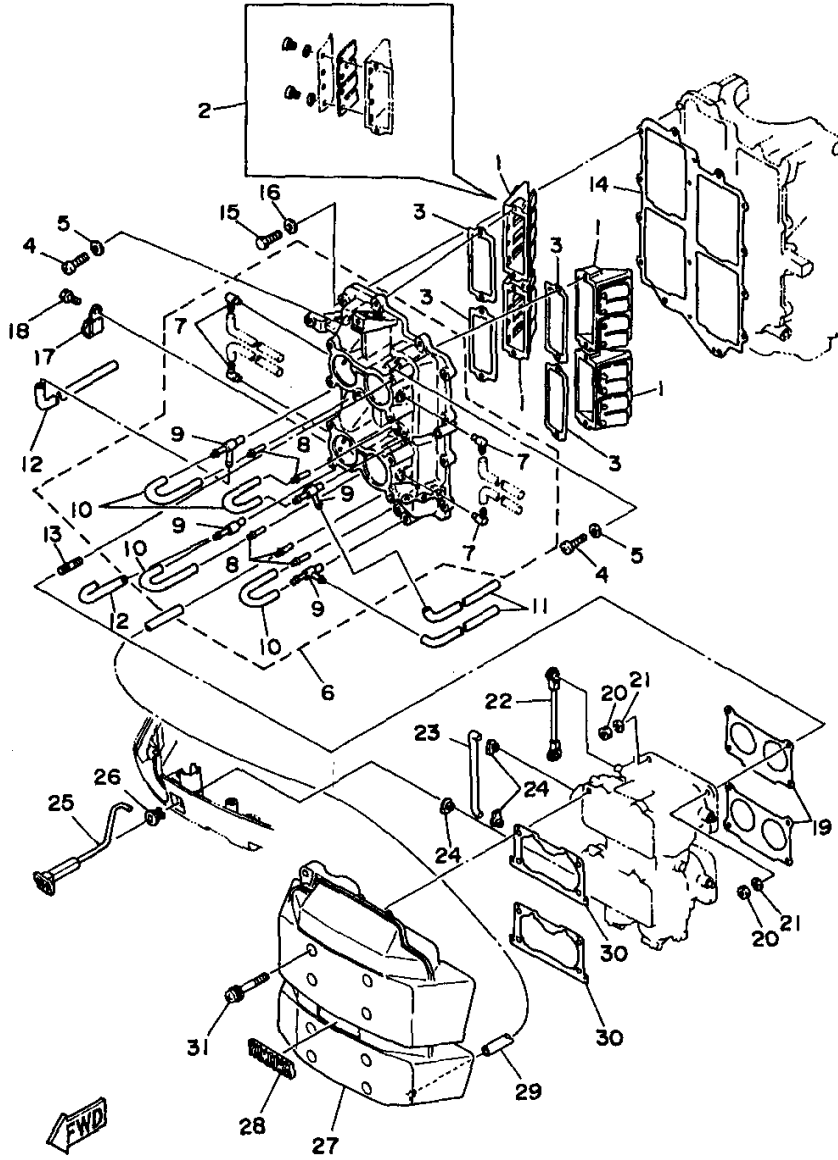

S115TXRW 1998 / INTAKE

©2014 Yamaha Motor Corporation, U.S.A. All rights reserved.

Part List

S115TXRW 1998 / INTAKE

REF - NO	PART NUMBER	PART NAME	QUANTITY	REMARKS
1	6E5-13610-00-00	REED VALVE ASSY	4	
2	6E5-W0004-00-00	.REED SET	1	
3	6E5-13621-A1-00	.GASKET, VALVE SEAT	4	
4	97880-05025-00	SCREW, PAN HEAD	8	
5	92990-05600-00	WASHER, PLATE	8	
6	6E5-13641-11-94	MANIFOLD 1	1	
7	6E5-13552-00-00	.NOZZLE	4	
8	624-14485-00-00	.PIPE, JOINT	5	
9	6E5-11370-00-00	.CHECK VALVE ASSY	4	
10	90445-07M28-00	.HOSE (L70)	4	
11	90445-07M24-00	HOSE (L240)	2	
12	90445-07M46-00	HOSE (L360)	2	
13	90116-06M30-00	BOLT, STUD	8	
14	6E5-13645-A1-00	GASKET, MANIFOLD 1	1	
15	97013-06025-00	BOLT	12	
16	92903-06600-00	WASHER, PLATE	12	
17	90465-08M07-00	CLAMP	1	
18	97013-06012-00	BOLT	1	
19	6E5-14198-A2-00	.GASKET	2	
20	95380-06600-00	NUT, HEXAGON	8	
21	92995-06100-00	WASHER, SPRING	8	
22	6E5-41217-01-00	ROD, ACCEL. LEVER	1	
23	6E5-41256-01-00	ROD, CHOKE 1	1	
24	661-41262-02-00	JOINT, CHOKE LEVER	3	
25	6N7-41271-00-00	KNOB, CHOKE	1	
26	689-41273-00-00	GROMMET	1	
27	6N7-14440-01-00	SILENCER ASSY, INTAKE	1	
28	6E5-1441K-00-00	EMBLEM	1	
29	90445-07258-00	HOSE (L200)	1	
30	6K7-14483-00-00	GASKET	2	
31	90159-06M14-00	SCREW, WITH WASHER	8