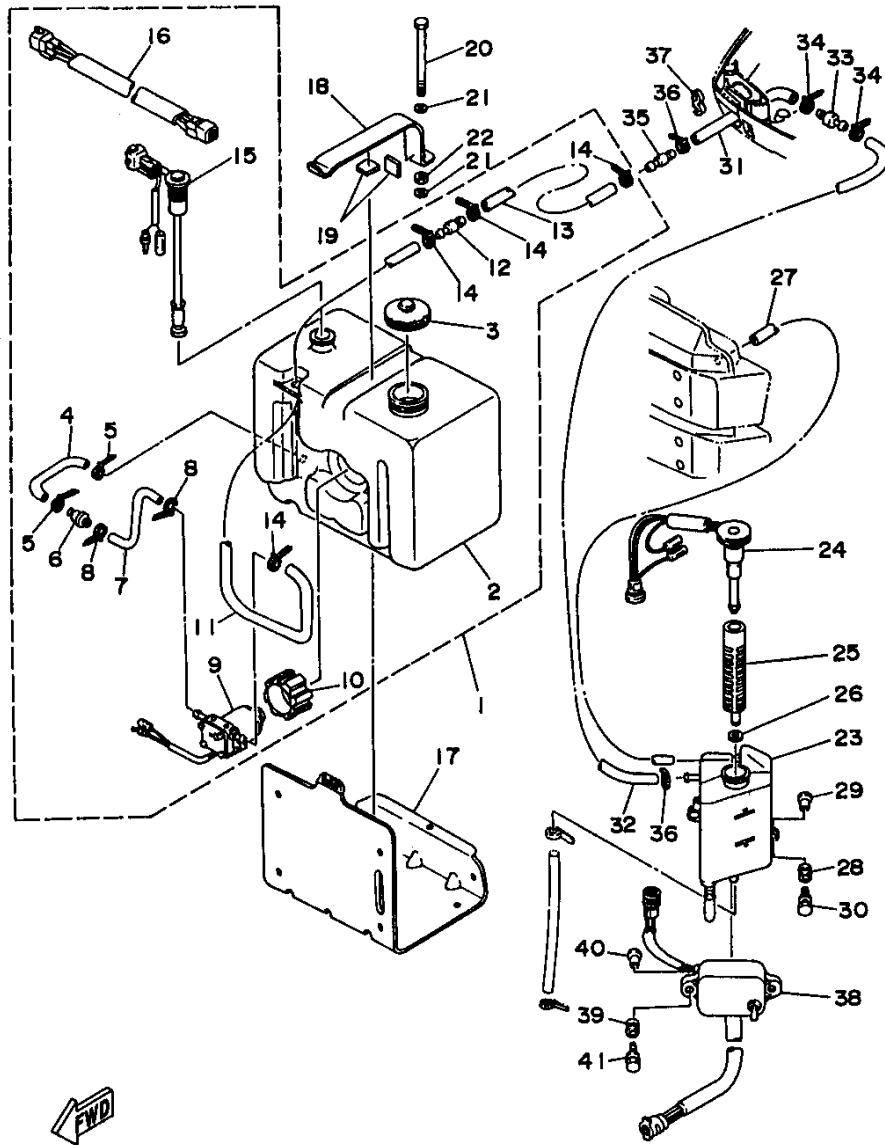

S115TXRW 1998 / OIL TANK

©2014 Yamaha Motor Corporation, U.S.A. All rights reserved.

Part List

S115TXRW 1998 / OIL TANK

REF - NO	PART NUMBER	PART NAME	QUANTITY	REMARKS
1	6E5-21708-08-00	OIL TANK SUB-ASSY	1	UR 115/130
1	6K1-21708-04-00	OIL TANK SUB-ASSY	1	UR L130
2	6E5-21733-02-00	.SUB TANK, OIL (105L)	1	
3	6E5-21770-03-00	.OIL TANK CAP ASSY	1	
4	6E5-24322-00-00	.PIPE 11	1	
5	90465-11M10-00	.CLAMP	2	
6	646-24251-02-00	.STRAINER 1	1	
7	6E5-24319-01-00	.PIPE, OIL	1	
8	90465-11M10-00	.CLAMP	2	
9	6E5-81900-01-00	.OIL FEED PUMP ASSY	1	
10	6E5-81922-00-00	.GROMMET	1	
11	6E5-24321-01-00	.PIPE 10	1	
12	6E5-24379-00-00	.PIPE, JOINT 4	1	
13	90445-11M00-00	.HOSE (L8000)	1	UR L130
13	90445-11M81-00	.HOSE (L3000)	1	UR 115/130
14	90465-11M10-00	.CLAMP	4	
15	6E5-85720-04-00	.OIL LEVEL GAUGE ASSY	1	
16	6R3-85721-30-00	.WIRE, LEAD (L=30M)	1	UR 115/130
16	6R3-85721-80-00	.WIRE, LEAD (L=80M)	1	UR L130
17	6E5-21734-01-33	HOLDER, OIL SUB TANK	1	
18	6E5-21798-01-33	BRACKET, DAMPER	1	
19	6E5-21746-00-00	DAMPER	2	
20	97080-06100-00	BOLT	1	
21	92990-06600-00	WASHER, PLATE	2	
22	95380-06600-00	NUT, HEXAGON	1	
23	6E5-21750-05-00	OIL TANK ASSY	1	
24	6G7-85730-03-00	OIL LEVEL GAUGE ASSY	1	
25	6E5-13411-00-00	STRAINER, OIL	1	
26	6E5-13414-00-00	GASKET, STRAINER COVER	1	
27	90445-05M02-00	HOSE (L380)	1	
28	6A0-82317-00-00	DAMPER, IGNITION COIL	3	
29	624-42542-00-00	PIPE	3	
30	90119-06M65-00	BOLT, WITH WASHER	3	
31	6R3-24323-10-00	PIPE 12	1	
32	90445-12207-00	HOSE (L2400)	1	
33	6E5-24379-00-00	PIPE, JOINT 4	1	
34	90465-11M10-00	CLAMP	2	
35	6E5-24379-00-00	PIPE, JOINT 4	1	
36	90465-11M10-00	CLAMP	2	
37	90464-13M34-00	CLAMP	1	
38	6E5-85740-02-00	CONTROL UNIT ASSY	1	
39	6A0-82317-00-00	DAMPER, IGNITION COIL	2	
40	624-42542-00-00	PIPE	2	
41	90119-06M65-00	BOLT, WITH WASHER	2	

Part Notes

S115TXRW 1998 / OIL TANK

PART NUMBER	NOTE TEXT
646-24251-02-00	OEM: This part number is among the Top 100 Most Popular Marine Maintenance Parts as of March 2014.
6E5-81900-01-00	OEM: This part number is among the Top 100 Most Popular Marine Maintenance Parts as of March 2014.
92990-06600-00	OEM: This part number is among the Top 100 Most Popular Marine Maintenance Parts as of March 2014.