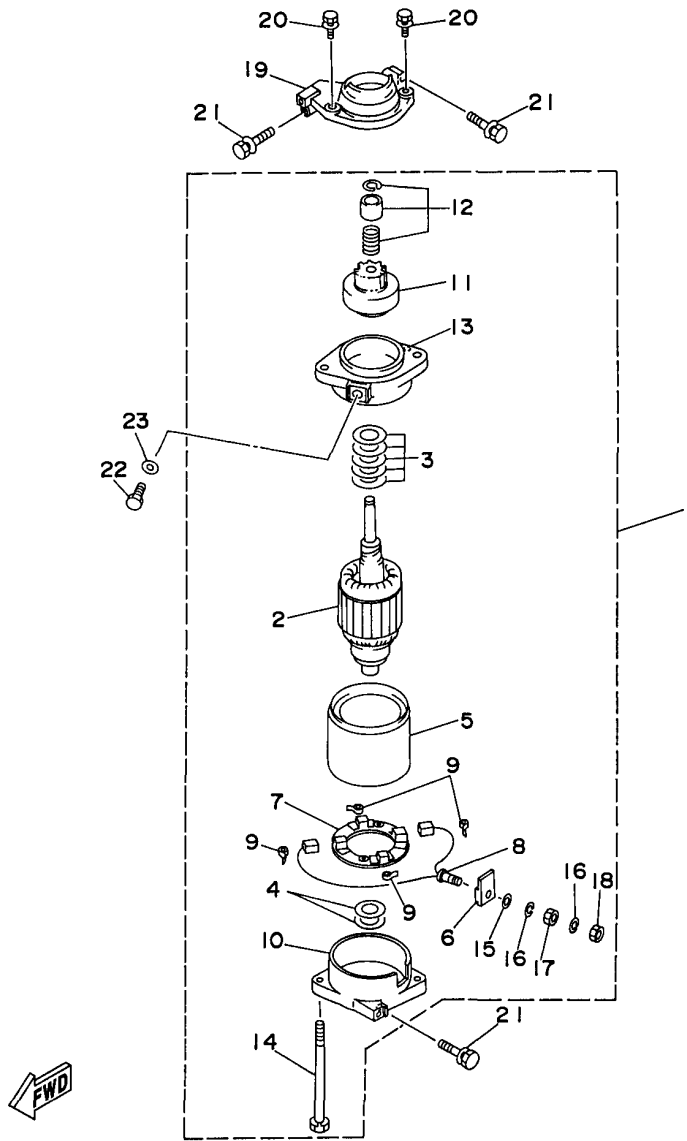

S115TXRW 1998 / STARTING MOTOR

©2014 Yamaha Motor Corporation, U.S.A. All rights reserved.

Part List

S115TXRW 1998 / STARTING MOTOR

REF - NO	PART NUMBER	PART NAME	QUANTITY	REMARKS
1	6N7-81800-00-00	STARTING MOTOR ASSEMBLY	1	
2	6N7-81850-00-00	.ARMATURE ASSEMBLY	1	
3	61A-81809-00-00	.WASHER KIT	1	
4	61A-81824-00-00	.WASHER 2	2	
5	6N7-81810-00-00	.STATOR ASSY	1	
6	6K7-8182G-10-00	.BUSH, TERMINAL	1	
7	6N7-81840-00-00	.BRUSH HOLDER ASSY	1	
8	6N7-81801-00-00	.BRUSH SET	1	
9	6N7-81813-00-00	.SPRING, BRUSH	4	
10	6N7-81820-00-00	.REAR BRACKET ASSY	1	
11	6N7-81807-00-00	.GEAR ASSY, STARTING MOTOR	1	
12	61H-81857-00-00	.RETAINER	1	
13	6N7-81830-00-00	.FRONT BRACKET ASSY	1	
14	6K7-81826-10-00	.BOLT	2	
15	6E5-8182E-10-00	.WASHER	1	
16	6E5-8182F-10-00	.WASHER	2	
17	6E5-8182A-10-00	.NUT	1	
18	6E5-8182K-10-00	.NUT	1	
19	6R3-81822-00-94	BRACKET, STARTING MOTOR	1	
20	90119-08M76-00	BOLT, WITH WASHER	2	
21	90119-08M77-00	BOLT, WITH WASHER	3	
22	97095-08016-00	BOLT	1	
23	92995-08600-00	WASHER	1