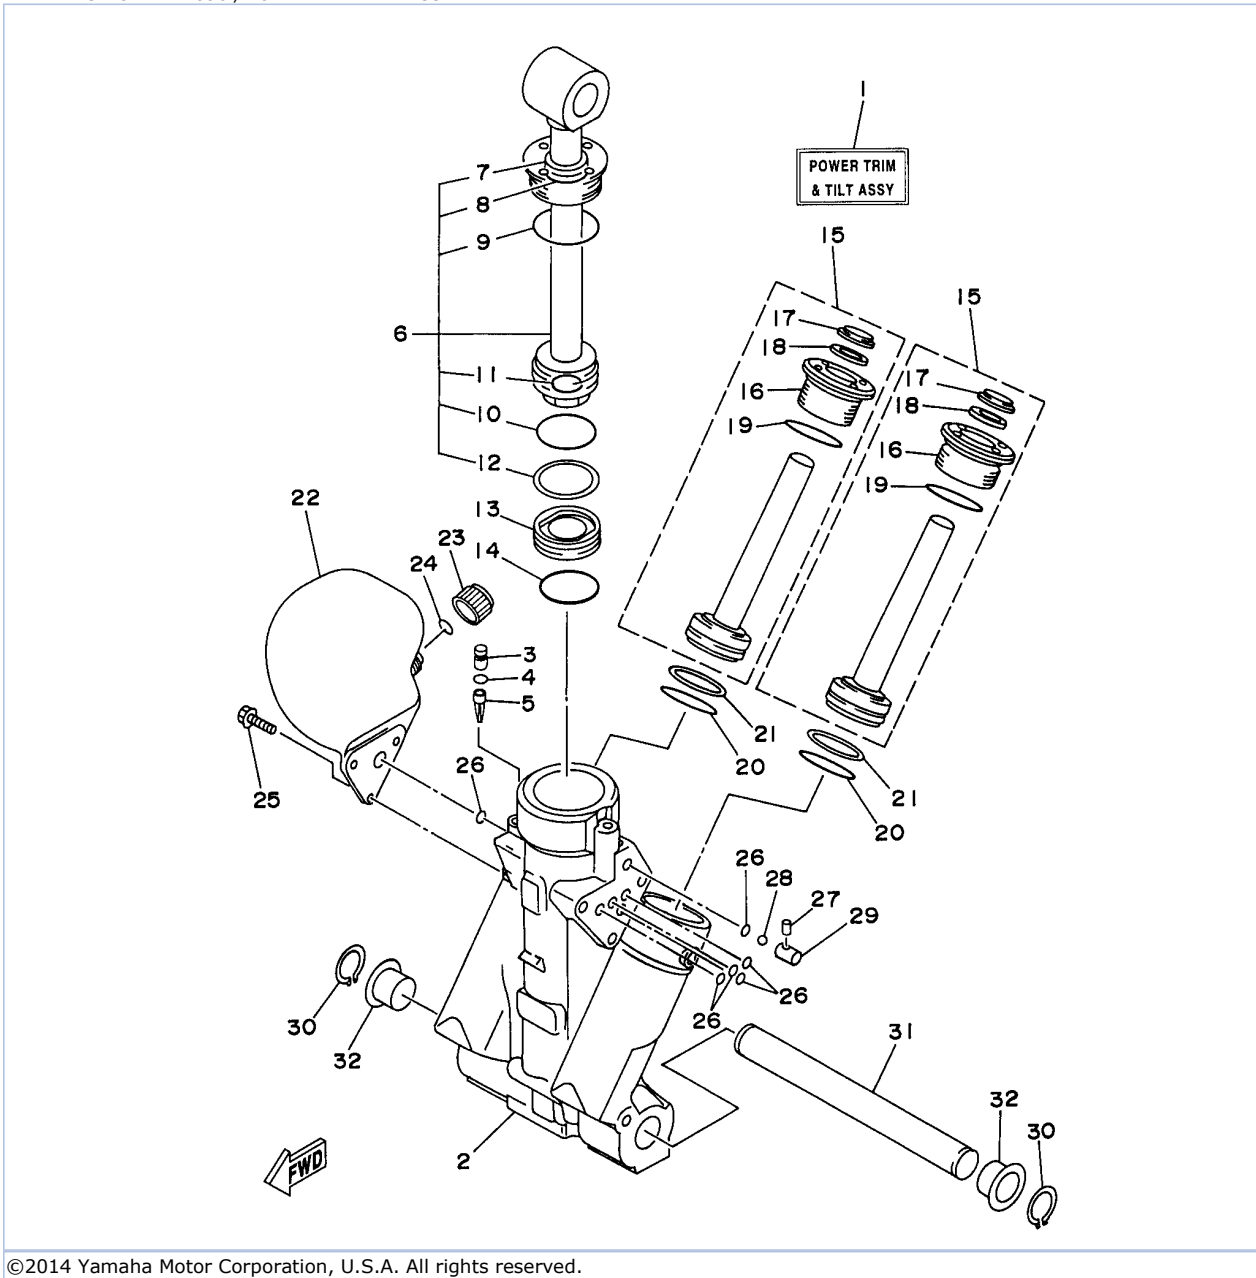

S115TXRW 1998 / POWER TRIM TILT ASSEMBLY 1

©2014 Yamaha Motor Corporation, U.S.A. All rights reserved.

Part List

S115TXRW 1998 / POWER TRIM TILT ASSEMBLY 1

REF - NO	PART NUMBER	PART NAME	QUANTITY	REMARKS
1	64E-43800-00-4D	POWER TRIM & TILT ASSEMBLY	1	
2	64E-43825-00-00	HOUSING, TRIM & TILT	1	
3	64E-4388J-00-00	PLUG 2	1	
4	93210-10M74-00	O-RING	1	
5	64E-43817-00-00	FILTER 2	1	
6	64E-43810-00-00	TILT PISTON SUB ASSY	1	
7	64E-43898-00-00	.SEAL, DUST 2	1	
8	64E-43867-00-00	.O-RING	1	
9	64E-43866-00-00	.O-RING	1	
10	6E5-43862-00-00	.O-RING	1	
11	64E-43883-00-00	.O-RING	1	
12	6E5-43872-00-00	.RING, BACK UP	1	
13	6E5-43814-02-00	PISTON, FREE	1	
14	6E5-43862-00-00	O-RING	1	
15	64E-43820-00-00	PISTON SUB ASSEMBLY	2	
16	64E-43821-00-00	.SCREW, TRIM CYLINDER END	1	
17	64E-43822-00-00	.SEAL, TRIM DUST	1	
18	64E-4384J-00-00	.SEAL, TRIM DOWN	1	
19	6G5-43864-00-00	.O-RING	1	
20	6E5-43864-00-00	O-RING	2	
21	6E5-43874-01-00	RING, BACK UP	2	
22	64E-43828-00-00	BODY, RESERVOIR	1	
23	64E-43829-00-00	PLUG, RESERVOIR	1	
24	64E-43897-00-00	O-RING	1	
25	64E-4388E-00-00	BOLT ,SCREW (L:14MM)	3	
26	64E-43869-00-00	O-RING	6	
27	64E-4381G-00-00	PIN	1	
28	6E5-43858-00-00	BALL	1	
29	6E5-4382G-00-00	VALVE SEAT	1	
30	93410-22M11-00	CIRCLIP	2	
31	64E-43818-00-00	PIN, LOWER SHOCK MOUNT	1	
32	90386-22M98-00	BUSH	2	

Part Notes

S115TXRW 1998 / POWER TRIM TILT ASSEMBLY 1

PART NUMBER		NOTE TEXT
64E-43822-00-00		OEM: This part number is among the Top 100 Most Popular Marine Maintenance Parts as of March 2014.
64E-4384J-00-00		OEM: This part number is among the Top 100 Most Popular Marine Maintenance Parts as of March 2014.
6G5-43864-00-00		OEM: This part number is among the Top 100 Most Popular Marine Maintenance Parts as of March 2014.
64E-43869-00-00		OEM: This part number is among the Top 100 Most Popular Marine Maintenance Parts as of March 2014.

©2014 Yamaha Motor Corporation, U.S.A. All rights reserved.