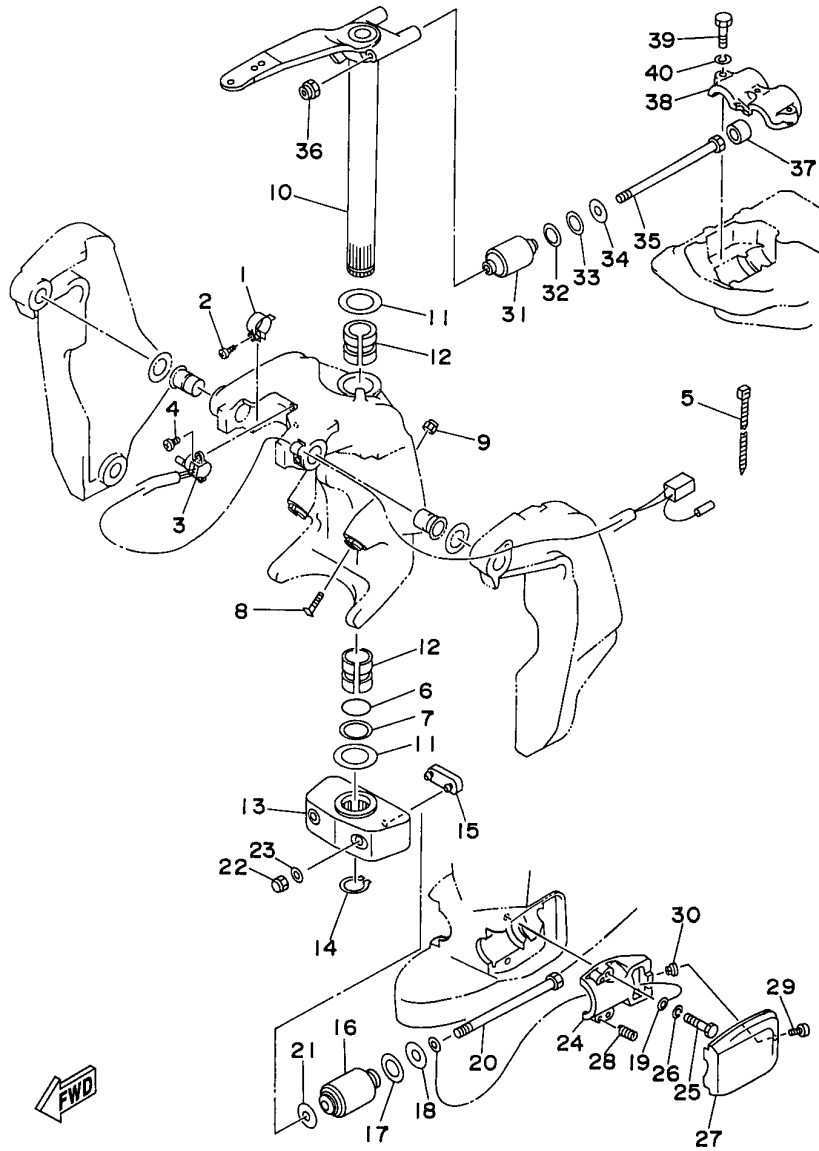

S115TXRW 1998 / BRACKET 2

©2014 Yamaha Motor Corporation, U.S.A. All rights reserved.

Part List

S115TXRW 1998 / BRACKET 2

REF - NO	PART NUMBER	PART NAME	QUANTITY	REMARKS
1	64E-43139-00-00	CAM, TRIM SENDER	1	
2	97780-60525-00	SCREW, TAPPING	1	
3	64E-83672-00-00	TRIM SENDER	1	
4	97885-06016-00	SCREW, PAN HEAD	2	
5	90465-11M10-00	CLAMP	3	
6	93210-37MH7-00	O-RING	1	
7	90202-40M47-00	WASHER, PLATE	1	
8	61A-43376-00-00	BOLT, THRUST RECEIVER	2	
9	95780-10300-00	NUT, FLANGE	2	
10	6E5-42510-B1-8D	STEERING BRACKET ASSY	1	UR ULTRA LONG
10	6E5-42510-A1-8D	STEERING BRACKET ASSY	1	UR LONG
11	90201-38M60-00	WASHER, PLATE	2	
12	90386-38M32-00	BUSH	2	
13	6G5-44551-01-8D	HOUSING, LOWER MOUNT RUBBER	1	
14	93410-37M04-00	CIRCLIP	1	
15	6E5-44575-00-00	DAMPER, LOWER MOUNT RUBBER	1	
16	6E5-44555-00-94	MOUNT DAMPER, LOWER SIDE	2	
17	90202-32M19-00	WASHER, PLATE	2	
18	90201-16M55-00	WASHER, PLATE	2	
19	6E5-82149-00-00	WIRE, LEAD 3	1	
20	90109-14M34-00	BOLT	2	
21	90201-15M58-00	WASHER, PLATE	2	
22	95380-14800-00	NUT	2	
23	92995-14600-00	WASHER	2	
24	6E5-44552-01-94	HOUSING, LOWER MOUNT RUBBER	2	
25	97095-10045-00	BOLT	4	
26	92990-10100-00	WASHER, SPRING	4	
27	6E5-44553-01-8D	COVER, LOWER MOUNT	2	
28	90501-16M28-00	SPRING, COMPRESSION	4	
29	97885-06016-00	SCREW, PAN HEAD	2	
30	90179-06066-00	NUT	2	
31	6E5-44514-00-94	MOUNT DAMPER, UPPER SIDE	2	
32	90201-26M57-00	WASHER, PLATE	2	
33	90202-26M18-00	WASHER, PLATE	2	
34	90201-14M56-00	WASHER, PLATE	2	
35	90109-12M37-00	BOLT	2	
36	90185-12M12-00	NUT, SELF-LOCKING	2	
37	663-44575-00-00	DAMPER, LOWER MOUNT RUBBER	2	
38	6E5-44511-00-5B	COVER, UPPER MOUNT	1	
39	97095-10045-00	BOLT	3	
40	92990-10100-00	WASHER, SPRING	3