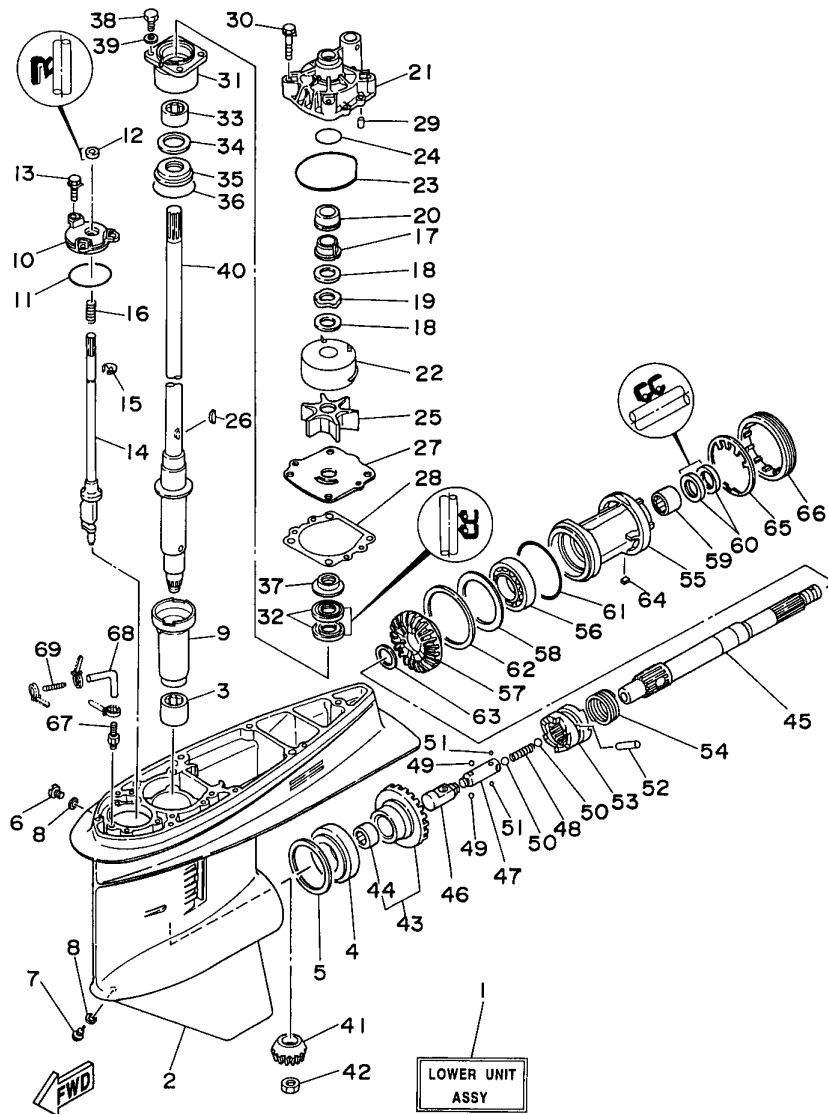

S115TXRW 1998 / LOWER CASING DRIVE 1 115 130

©2014 Yamaha Motor Corporation, U.S.A. All rights reserved.

Part List

S115TXRW 1998 / LOWER CASING DRIVE 1 115 130

REF - NO	PART NUMBER	PART NAME	QUANTITY	REMARKS
1	6E5-45300-25-8D	LOWER UNIT ASSEMBLY	1	REF. NO.2-69 & FIG. 18, NO. 8,9,19,20
1	6E5-45300-15-8D	LOWER UNIT ASSEMBLY	1	REF. NO. 2-69 & FIG.18, NO.8,9,19,20
2	6E5-45301-03-8D	CASING, LOWER	1	
3	93315-628U9-00	BEARING	1	
4	93332-000U7-00	BEARING	1	
5	6E5-45567-01-30	SHIM (T:0.30MM)	1	UR
5	6E5-45567-01-12	SHIM (T:0.12MM)	1	UR
5	6E5-45567-01-50	SHIM (T:0.50MM)	1	UR
5	6E5-45567-01-40	SHIM (T:0.40MM)	1	UR
5	6E5-45567-01-18	SHIM (T:0.18MM)	1	UR
5	6E5-45567-01-10	SHIM (T:0.10MM)	1	UR
5	6E5-45567-01-15	SHIM (T:0.15MM)	1	UR
6	90340-08M04-00	PLUG, STRAIGHT SCREW	1	
7	688-45341-00-00	PLUG, DRAIN	1	
8	90430-08020-00	.GASKET	2	
9	6E5-45536-00-00	SLEEVE, DRIVE SHAFT	1	
10	6E5-45321-00-00	PLATE	1	
11	93210-58144-00	.O-RING	1	
12	93106-09014-00	.OIL SEAL	1	
13	90119-06M10-00	BOLT, WITH WASHER	3	
14	6E5-44150-01-00	SHIFT CAM ASSEMBLY	1	
15	93430-08006-00	CIRCLIP	1	
16	90501-11M10-00	SPRING, COMPRESSION	1	
17	61A-45538-00-00	SPACER 1	1	
18	90201-22M01-00	WASHER, PLATE	2	
19	90206-22M19-00	WASHER, WAVE	1	
20	61A-45527-00-00	COLLAR, DRIVE SHAFT	1	
21	61A-44311-01-00	HOUSING, WATER PUMP	1	
22	61A-44322-01-00	INSERT, CARTRIDGE	1	
23	93210-86M38-00	.O-RING	1	
24	93210-37160-00	.O-RING	1	
25	6E5-44352-00-00	IMPELLER	1	
26	90280-04M05-00	.KEY, WOODRUFF	1	
27	6E5-44323-00-00	OUTER PLATE, CARTRIDGE	1	
28	6E5-44315-A0-00	.GASKET, WATER PUMP	1	
29	93606-12019-00	.PIN, DOWEL	2	
30	90119-08M14-00	.BOLT, WITH WASHER	4	
31	6E5-45331-00-94	HOUSING, BEARING	1	
32	93101-28M16-00	.OIL SEAL	2	
33	93317-330U2-00	BEARING	1	
34	6E5-45587-01-12	SHIM (T:0.12MM)	1	UR
34	6E5-45587-01-30	SHIM (T:0.30MM)	1	UR
34	6E5-45587-01-50	SHIM (T:0.50MM)	1	UR
34	6E5-45587-01-10	SHIM (T:0.10MM)	1	UR
34	6E5-45587-01-15	SHIM (T:0.15MM)	1	UR
34	6E5-45587-01-18	SHIM (T:0.18MM)	1	UR
34	6E5-45587-01-40	SHIM (T:0.40MM)	1	UR
35	93341-930U0-00	BEARING, THRUST	1	
36	93210-54534-00	O-RING	1	
37	6E5-45344-00-00	COVER, OIL SEAL	1	
38	97395-08025-00	BOLT	4	
39	92990-08600-00	..WASHER, PLATE	4	
40	6E5-45501-01-00	DRIVE SHAFT COMP.	1	UR LONG