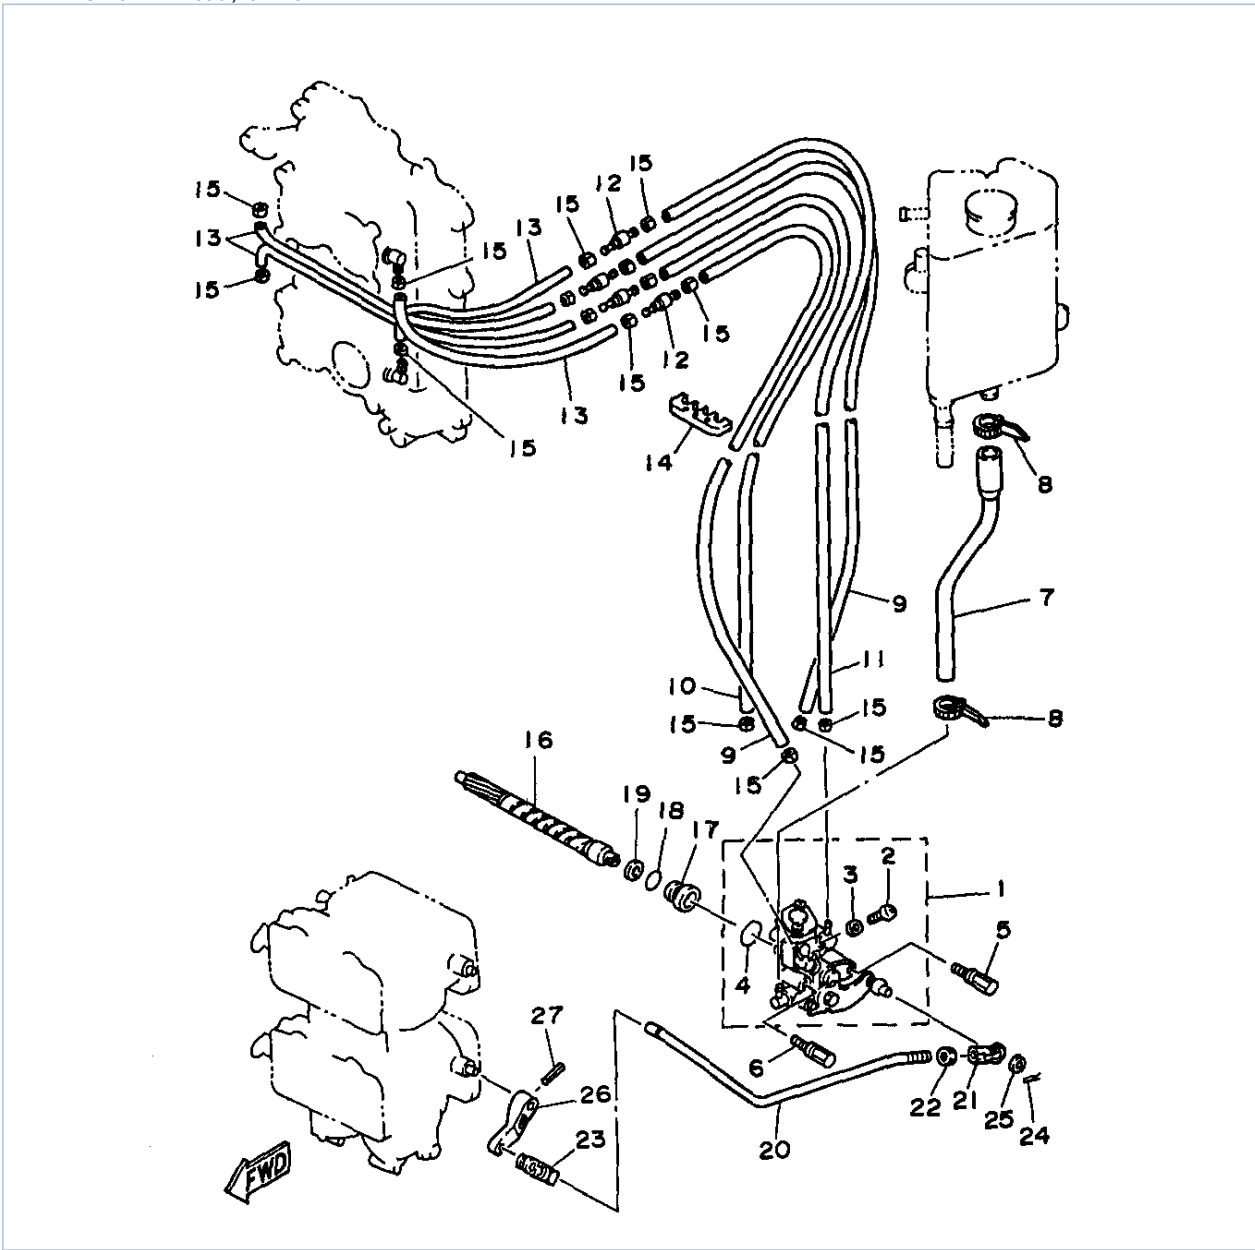

S115TXRW 1998 / OIL PUMP

©2014 Yamaha Motor Corporation, U.S.A. All rights reserved.

Part List

S115TXRW 1998 / OIL PUMP

REF - NO	PART NUMBER	PART NAME	QUANTITY	REMARKS
1	6N7-13200-00-00	OIL INJECTION PUMP ASSY	1	UR 130/L130
1	6N6-13200-00-00	OIL INJECTION PUMP ASSY	1	UR 115
2	6R3-13471-00-00	.PLUG, DRAIN	1	
3	6L2-13475-00-00	.GASKET	1	
4	93210-19MA7-00	.O-RING	1	
5	90109-06M40-00	BOLT	1	
6	90109-06M39-00	BOLT	1	
7	6N7-13416-00-00	PIPE, OIL 1	1	
8	90465-11M10-00	CLAMP	2	
9	90445-07M89-00	HOSE (L310)	2	
10	90445-07196-00	HOSE (L160)	1	
11	90445-07M72-00	HOSE (L250)	1	
12	6R3-13183-10-00	VALVE, CHECK	4	
13	90445-07M87-00	HOSE (L110)	4	
14	90464-07M06-00	CLAMP	1	
15	90468-07M02-00	CLIP	16	
16	6R3-11537-00-00	GEAR, DRIVEN	1	
17	6R3-13117-00-00	COLLAR, DISTANCE	1	
18	93210-13M04-00	O-RING	1	
19	90202-08M44-00	WASHER, PLATE	1	
20	6R3-41241-00-00	ROD, LINK	1	
21	6H1-41237-00-00	JOINT, LINK	1	
22	95380-05600-00	NUT	1	
23	6R5-41237-00-00	JOINT, LINK	1	
24	90468-05M03-00	CLIP	1	
25	90202-05088-00	WASHER, PLATE	1	
26	6E5-14276-01-00	LEVER	1	
27	91690-30016-00	PIN, SPRING	1	

Part Notes

S115TXRW 1998 / OIL PUMP

PART NUMBER	NOTE TEXT
6H1-41237-00-00	OEM: This part number is among the Top 100 Most Popular Marine Maintenance Parts as of March 2014.

©2014 Yamaha Motor Corporation, U.S.A. All rights reserved.