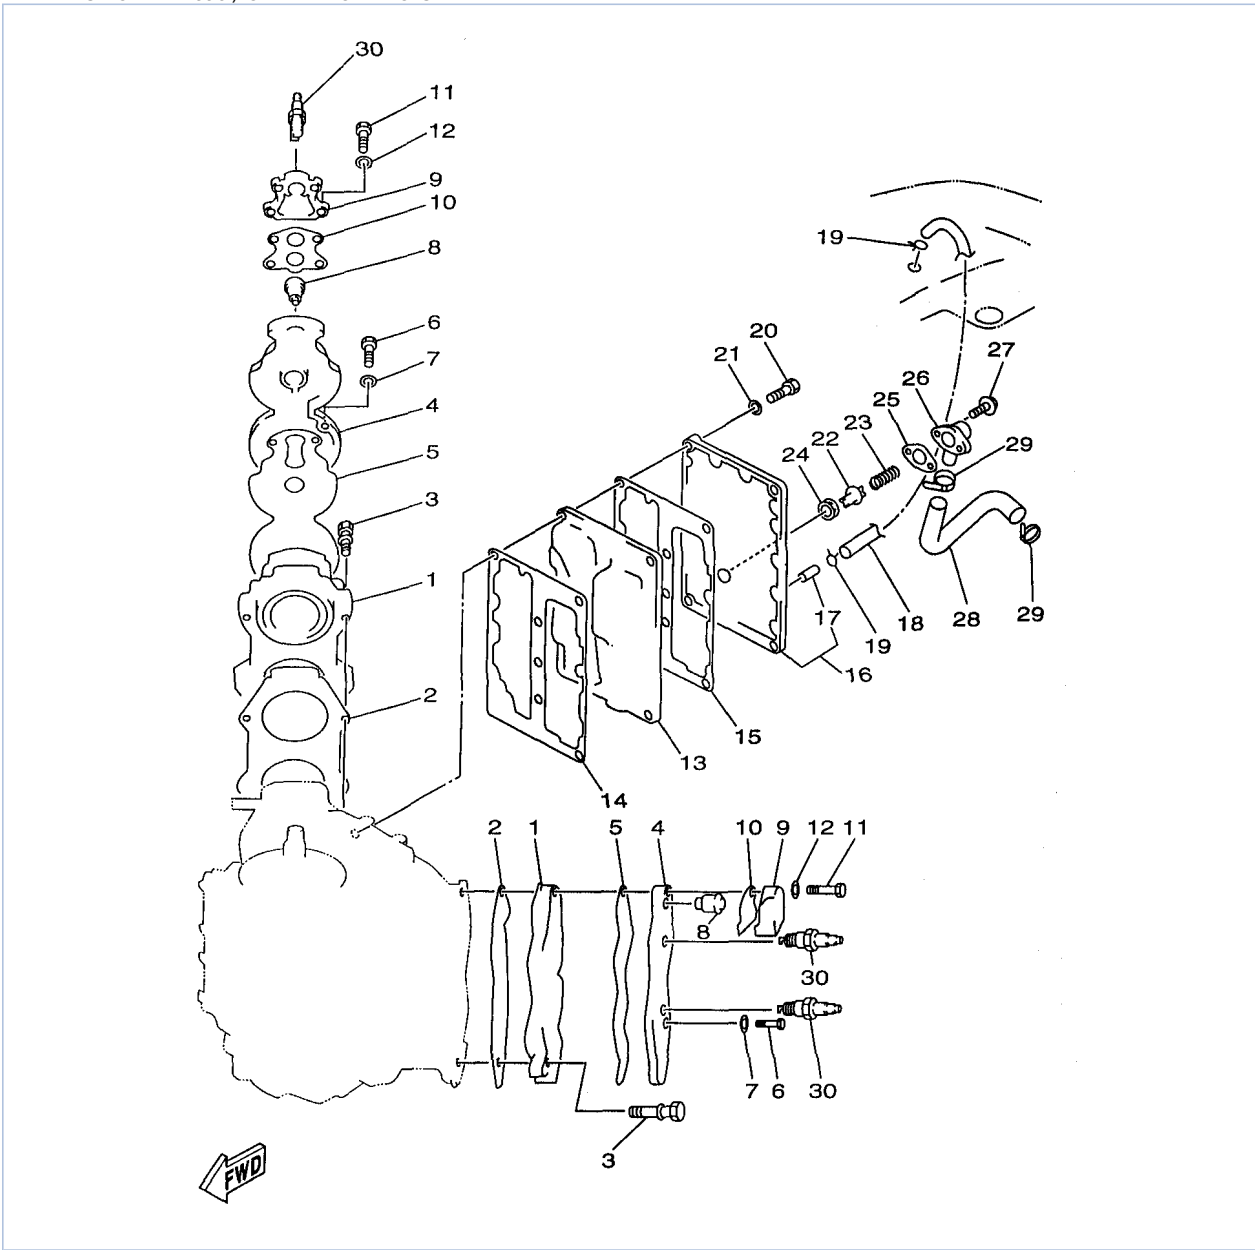

S115TXRW 1998 / CYLINDER CRANKCASE 2

©2014 Yamaha Motor Corporation, U.S.A. All rights reserved.

Part List

S115TXRW 1998 / CYLINDER CRANKCASE 2

REF - NO	PART NUMBER	PART NAME	QUANTITY	REMARKS
1	6E5-11111-10-94	HEAD, CYLINDER 1	2	UR 115
1	6L1-11111-00-94	HEAD, CYLINDER 1	2	UR 130/L130
2	6E5-11181-A1-00	.GASKET, CYLINDER HEAD 1	2	
3	90119-08M21-00	BOLT, WITH WASHER	20	
4	6E5-11191-01-9M	COVER, CYLINDER HEAD 1	2	
5	6E5-11193-A0-00	.GASKET, HEAD COVER 1	2	
6	97013-06030-00	BOLT	24	
7	92903-06600-00	WASHER, PLATE	24	
8	6E5-12411-20-00	THERMOSTAT	2	
9	6G5-12413-00-9M	COVER, THERMOSTAT	2	
10	688-12414-A1-00	.GASKET, COVER	2	
11	97013-06040-00	BOLT	8	
12	92903-06600-00	WASHER, PLATE	8	
13	6E5-41111-00-9M	INNER COVER, EXHAUST	1	UR 115
13	6L1-41111-00-9M	INNER COVER, EXHAUST	1	UR 130/L130
14	6E5-41112-A1-00	.GASKET, EXHAUST INNER COVER	1	
15	6E5-41114-A0-00	.GASKET, EXHAUST OUTER COVER	1	
16	6N7-41113-00-9M	OUTER COVER, EXHAUST	1	
17	650-24378-00-00	.PIPE, JOINT 4	1	
18	6E5-24312-00-00	PIPE 2	1	
19	90467-08004-00	CLIP	2	
20	97013-06035-00	BOLT	23	
21	92903-06600-00	WASHER, PLATE	23	
22	6G5-12416-00-00	VALVE, PRESSURE CONTROL	1	
23	90501-16M11-00	SPRING, COMPRESSION	1	
24	90480-20M05-00	GROMMET	1	
25	6G5-11382-A1-00	.GASKET 2	1	
26	6G5-11372-00-5B	NIPPLE, HOSE (6G5-11372-00-9M)	1	
27	97513-06520-00	BOLT, WITH WASHER	2	
28	6E5-12576-00-00	HOSE 1	1	
29	90465-13M18-00	CLAMP	2	
30	NGK-BR8HS-10-00	PLUG, SPARK (NGK BR8HS-10)	4	
30	NGK-BR8HS-10-00	PLUG, SPARK (NGK BR8HS-10)	4	
30	NGK-BR9HS-10-00	PLUG, SPARK (NGK BR9HS-10)	4	UR 130/L130

Part Notes

S115TXRW 1998 / CYLINDER CRANKCASE 2

PART NUMBER	NOTE TEXT
688-12414-A1-00	OEM: This part number is among the Top 100 Most Popular Marine Maintenance Parts as of March 2014.
90480-20M05-00	OEM: This part number is among the Top 100 Most Popular Marine Maintenance Parts as of March 2014.

©2014 Yamaha Motor Corporation, U.S.A. All rights reserved.