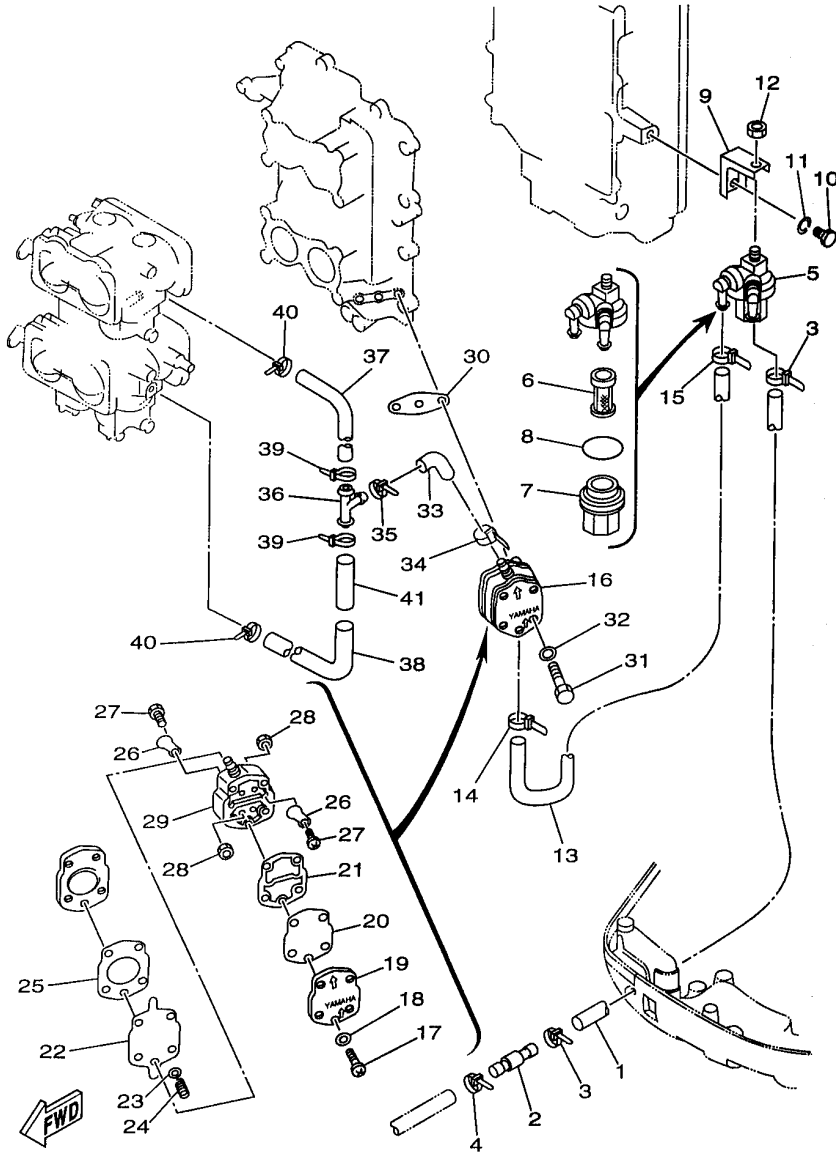

S115TXRW 1998 / FUEL

©2014 Yamaha Motor Corporation, U.S.A. All rights reserved.

Part List

S115TXRW 1998 / FUEL

REF - NO	PART NUMBER	PART NAME	QUANTITY	REMARKS
1	6R3-24313-20-00	PIPE 3 (L2820)	1	
2	6R3-24377-00-00	PIPE, JOINT 2	1	
3	90465-11M10-00	CLAMP	2	
4	90465-11M10-00	CLAMP	1	
5	6R3-24560-00-00	FILTER ASSY	1	
6	61N-24563-00-00	.ELEMENT, FILTER	1	
7	61N-24521-00-00	.CUP, FILTER	1	
8	93210-32738-00	.O-RING	1	
9	6E5-24566-00-00	BRACKET, FILTER	1	
10	97013-06014-00	BOLT	1	
11	92903-06100-00	WASHER, SPRING	1	
12	95380-08600-00	NUT	1	
13	6E5-24314-00-00	PIPE 4	1	
14	90465-11M10-00	CLAMP	1	
15	90465-11M10-00	CLAMP	1	
16	6E5-24410-03-00	FUEL PUMP ASSY	1	
17	98503-05035-00	.SCREW, PAN HEAD	3	
18	92903-05600-00	.WASHER, PLATE	3	
19	6E5-24413-00-00	.BODY 2	1	
20	6E5-24471-00-00	.DIAPHRAGM	1	
21	6E5-24435-00-00	.GASKET, BODY 2	1	
22	6E5-24411-00-00	.DIAPHRAGM	1	
23	648-24424-00-00	.SEAT, SPRING	1	
24	6E5-24423-00-00	.SPRING, DIAPHRAGM	1	
25	6E5-24434-02-00	.GASKET, BODY	1	
26	6A0-24421-01-00	.VALVE, CHECK	4	
27	6A0-14325-00-00	.SCREW, PAN HEAD	4	
28	95380-03600-00	.NUT	4	
29	6E5-24412-02-00	.BODY 1	1	
30	650-24431-A0-00	GASKET, FUEL PUMP 1	1	
31	97095-06050-00	BOLT	2	
32	92995-06600-00	WASHER	2	
33	6G5-24316-10-00	PIPE 6	1	
34	90465-11M10-00	CLAMP	1	
35	90465-11M10-00	CLAMP	1	
36	6E5-24376-10-00	PIPE, JOINT 1	1	
37	6G5-24318-10-00	PIPE, OVERFLOW	1	
38	6G5-24319-10-00	PIPE, OIL	1	
39	90465-11M10-00	CLAMP	2	
40	90465-11M10-00	CLAMP	2	
41	90446-15M07-00	HOSE (L60)	1	

Part Notes

S115TXRW 1998 / FUEL

PART NUMBER	NOTE TEXT
6E5-24410-03-00	OEM: This part number is among the Top 100 Most Popular Marine Maintenance Parts as of March 2014.
650-24431-A0-00	OEM: This part number is among the Top 100 Most Popular Marine Maintenance Parts as of March 2014.

©2014 Yamaha Motor Corporation, U.S.A. All rights reserved.