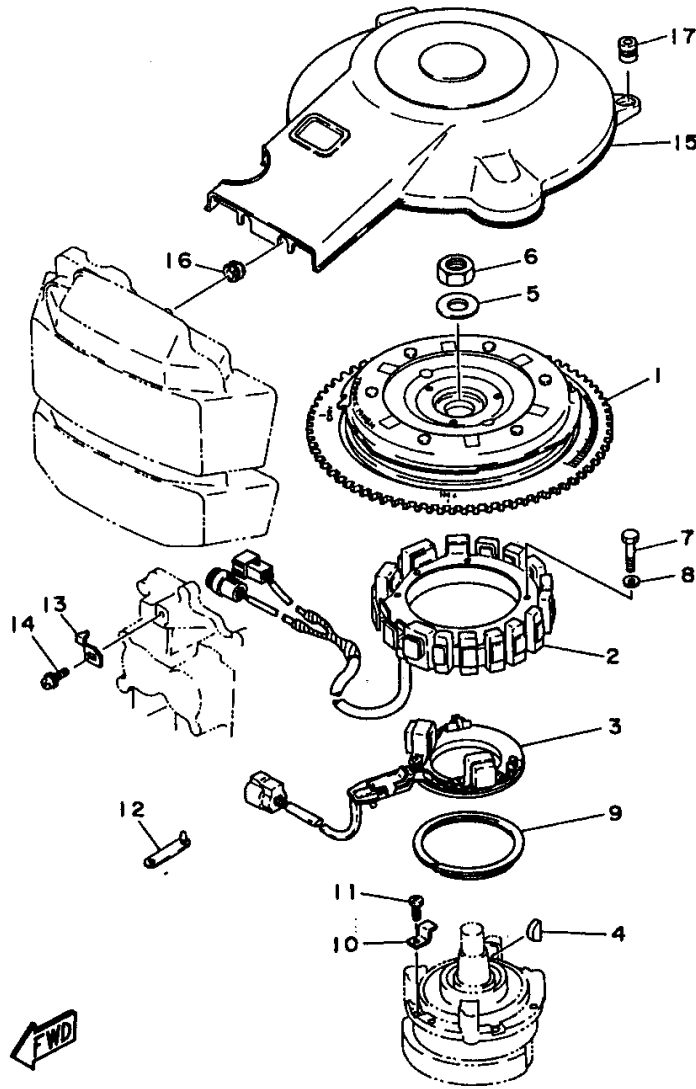

S115TXRW 1998 / MAGNETO

©2014 Yamaha Motor Corporation, U.S.A. All rights reserved.

Part List

S115TXRW 1998 / MAGNETO

REF - NO	PART NUMBER	PART NAME	QUANTITY	REMARKS
1	6N7-85550-00-00	ROTOR ASSY	1	
2	6N7-85510-00-00	STATOR ASSY	1	
3	6N7-85580-00-00	COIL, PULSER	1	
4	90280-05015-00	KEY, WOODRUFF	1	
5	90201-21M18-00	WASHER, PLATE	1	
6	90170-20137-00	NUT	1	
7	97013-06065-00	BOLT	4	
8	92903-06600-00	WASHER, PLATE	4	
9	688-41611-00-00	RETAINER, MAGNETO BASE	1	
10	688-41612-00-00	RETAINER, MAGNETO BASE	4	
11	97880-06018-00	SCREW, PAN HEAD	4	
12	90464-12M00-00	CLAMP	1	
13	6E5-81332-00-00	PLATE, TIMING	1	
14	97985-06210-00	SCREW, WITH WASHER	1	
15	6N7-81337-00-00	COVER, FLYWHEEL	1	
16	90480-12M11-00	GROMMET	2	
17	663-82317-01-00	DAMPER, IGNITION COIL	2