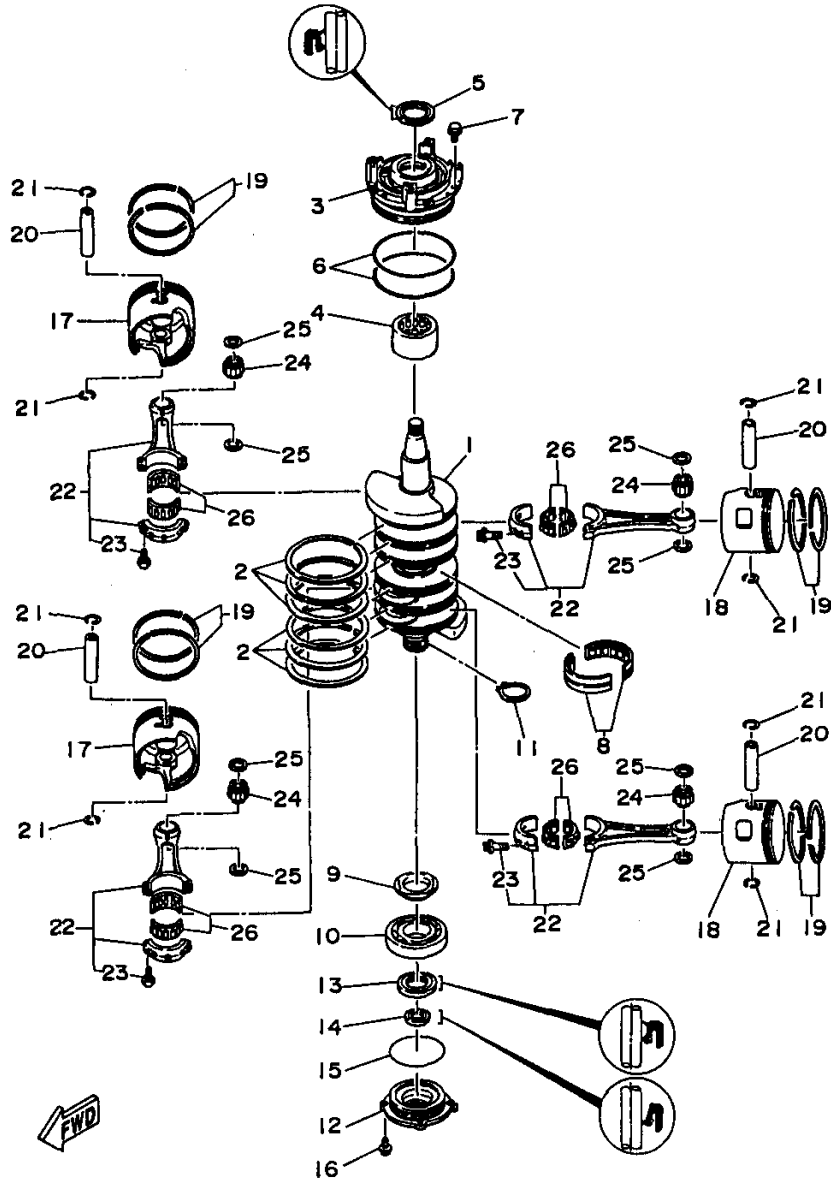

S115TXRW 1998 / CRANKSHAFT PISTON

©2014 Yamaha Motor Corporation, U.S.A. All rights reserved.

Part List

S115TXRW 1998 / CRANKSHAFT PISTON

REF - NO	PART NUMBER	PART NAME	QUANTITY	REMARKS
1	6N7-11411-00-00	CRANKSHAFT	1	
2	6E5-11447-00-00	SEAL, CRANK	6	
3	6R3-15163-00-94	HOUSING, BEARING 1	1	
4	93311-940U3-00	BEARING	1	
5	93102-40M14-00	.OIL SEAL	1	
6	93211-04M36-00	.O-RING	2	
7	97513-06520-00	BOLT, WITH WASHER	3	
8	93310-954U1-00	BEARING	1	
9	6R3-11536-00-00	GEAR, DRIVE	1	
10	93306-208U0-00	BEARING	1	
11	93410-40M03-00	CIRCLIP	1	
12	6G5-15359-00-94	HOUSING, OIL SEAL	1	
13	93102-35M13-00	OIL SEAL	1	
14	93101-22M15-00	.OIL SEAL	1	
15	93210-74M35-00	.O-RING	1	
16	97595-06520-00	BOLT, WITH WASHER	4	
17	6R5-11635-11-00	PISTON (0.25MM O/S)	2	AP
17	6R5-11636-11-00	PISTON (0.50MM O/S)	2	AP
17	6R5-11631-11-93	PISTON (STD)	2	
18	6R5-11645-11-00	PISTON 2 (0.25MM O/S)	2	AP
18	6R5-11646-11-00	PISTON 2 (0.50MM O/S)	2	AP
18	6R5-11642-11-93	PISTON 2 (STD)	2	
19	64D-11603-01-00	PISTON RING SET (STD)	4	
19	64D-11604-01-00	PISTON RING SET (0.25MM O/S)	4	AP
19	64D-11605-01-00	PISTON RING SET (0.50MM O/S)	4	AP
20	6R5-11633-10-00	PIN, PISTON	4	
21	6R5-11634-10-00	CLIP, PISTON PIN	8	
22	6R5-11650-10-00	CONNECTING ROD ASSY	4	
23	90109-08M71-00	.BOLT	2	
24	93310-323V6-00	BEARING	4	
25	90201-23M01-00	WASHER, PLATE	8	
26	93310-836V2-00	BEARING	4