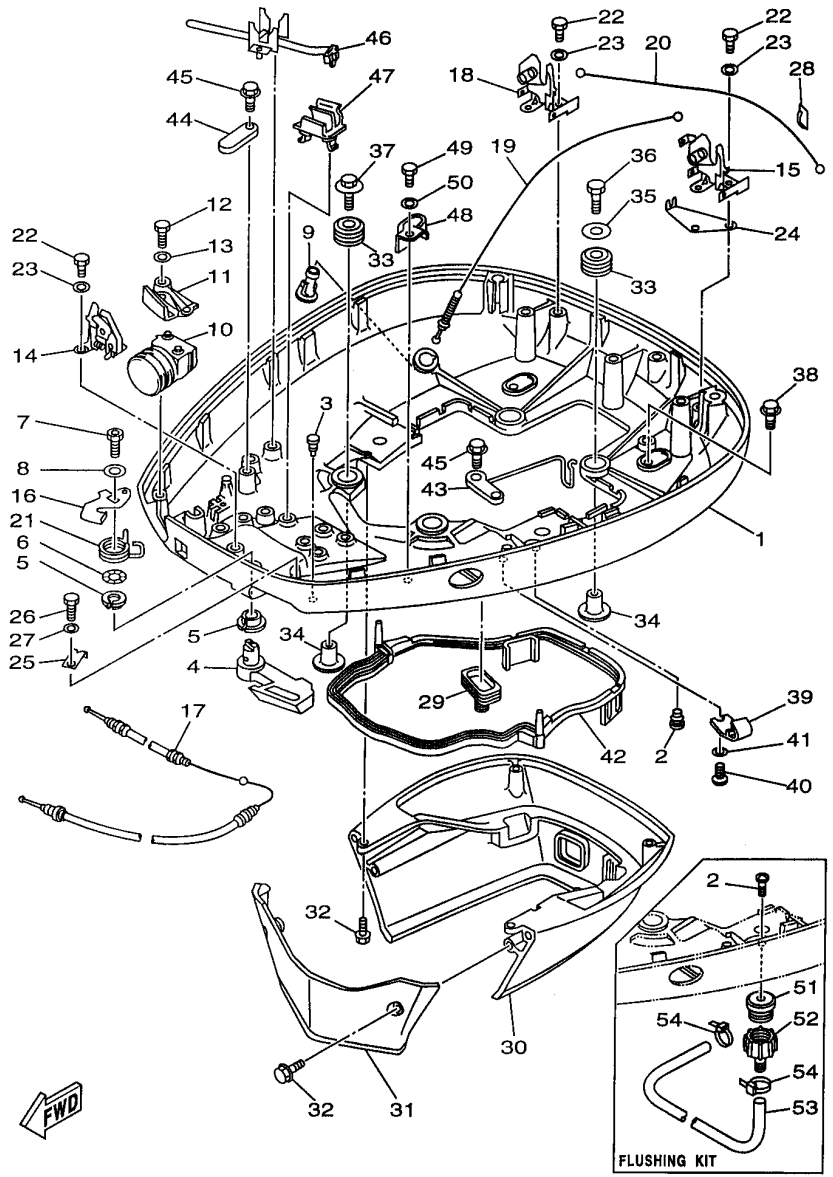

S115TXRW 1998 / BOTTOM COWLING

©2014 Yamaha Motor Corporation, U.S.A. All rights reserved.

Part List

S115TXRW 1998 / BOTTOM COWLING

REF - NO	PART NUMBER	PART NAME	QUANTITY	REMARKS
1	6N7-42711-43-8D	COWLING, BOTTOM 1	1	
2	90480-06M19-00	GROMMET	1	AP
2	90169-05M00-00	SCREW, TRUSS HEAD TAPPING	1	FLUSHING KIT
3	6H4-42748-00-00	GROMMET	1	
4	6N7-42815-01-8D	LEVER, CLAMP	1	
5	90386-13M88-00	BUSH	2	
6	90206-13M10-00	WASHER, WAVE	1	
7	90109-08M45-00	BOLT	1	
8	92990-08200-00	WASHER, PLAIN	1	
9	6E5-44391-00-00	NIPPLE, HOSE	1	
10	6N7-42725-20-00	GROMMET	1	
11	6N7-42738-02-5B	PLATE, FITTING	1	
12	97095-06016-00	BOLT	2	
13	92995-06600-00	WASHER	2	
14	6R3-42824-00-00	BASE, CLAMP LEVER	1	
15	6R3-42811-01-00	STAY	1	
16	6R3-42816-00-00	LEVER, CLAMP	1	
17	6N7-42850-00-00	WIRE COMPLETE	1	
18	6R3-42811-10-00	STAY	1	
19	6N7-42850-10-00	WIRE COMPLETE	1	
20	6N7-42850-20-00	WIRE COMPLETE	1	
21	6R3-42813-00-00	SPRING, CLAMP LEVER	1	
22	97095-06016-00	BOLT	6	
23	92995-06600-00	WASHER	6	
24	6N7-42828-00-00	PLATE, CLAMP	1	
25	6R3-42828-00-00	PLATE, CLAMP	1	
26	97095-06010-00	BOLT	1	
27	92995-06600-00	WASHER	1	
28	6N7-42841-00-00	MARK, CLAMP	1	
29	688-42726-10-00	GROMMET	1	
30	6N7-42741-01-8D	APRON	1	
31	6R3-42771-01-8D	APRON	1	
32	97595-06520-00	BOLT, WITH WASHER	4	
33	90480-22M15-00	GROMMET	4	
34	90387-08M37-00	COLLAR	4	
35	90201-08M54-00	WASHER, PLATE	1	
36	97075-08035-00	BOLT	1	
37	90119-08M22-00	BOLT, WITH WASHER	3	
38	97595-06520-00	BOLT, WITH WASHER	2	
39	6E5-24367-10-00	CLAMP, FUEL PIPE 2	1	
40	90157-06M01-00	SCREW, PAN HEAD	1	
41	92990-06600-00	WASHER, PLATE	1	
42	6E5-42716-00-00	RUBBER, SEAL 1	1	
43	6K7-82588-00-00	PLATE	1	
44	6E5-82588-00-00	PLATE	1	
45	97595-06520-00	BOLT, WITH WASHER	2	
46	688-82594-00-00	CLAMP	1	
47	6E5-82594-00-00	CLAMP	4	
48	90465-12M25-00	CLAMP	1	
49	97095-06012-00	BOLT	1	
50	92990-06600-00	WASHER, PLATE	1	
51	6R3-12572-00-00	.ADAPTER	1	FLUSHING KIT
52	6R3-12580-00-00	JOINT ASSY	1	FLUSHING KIT