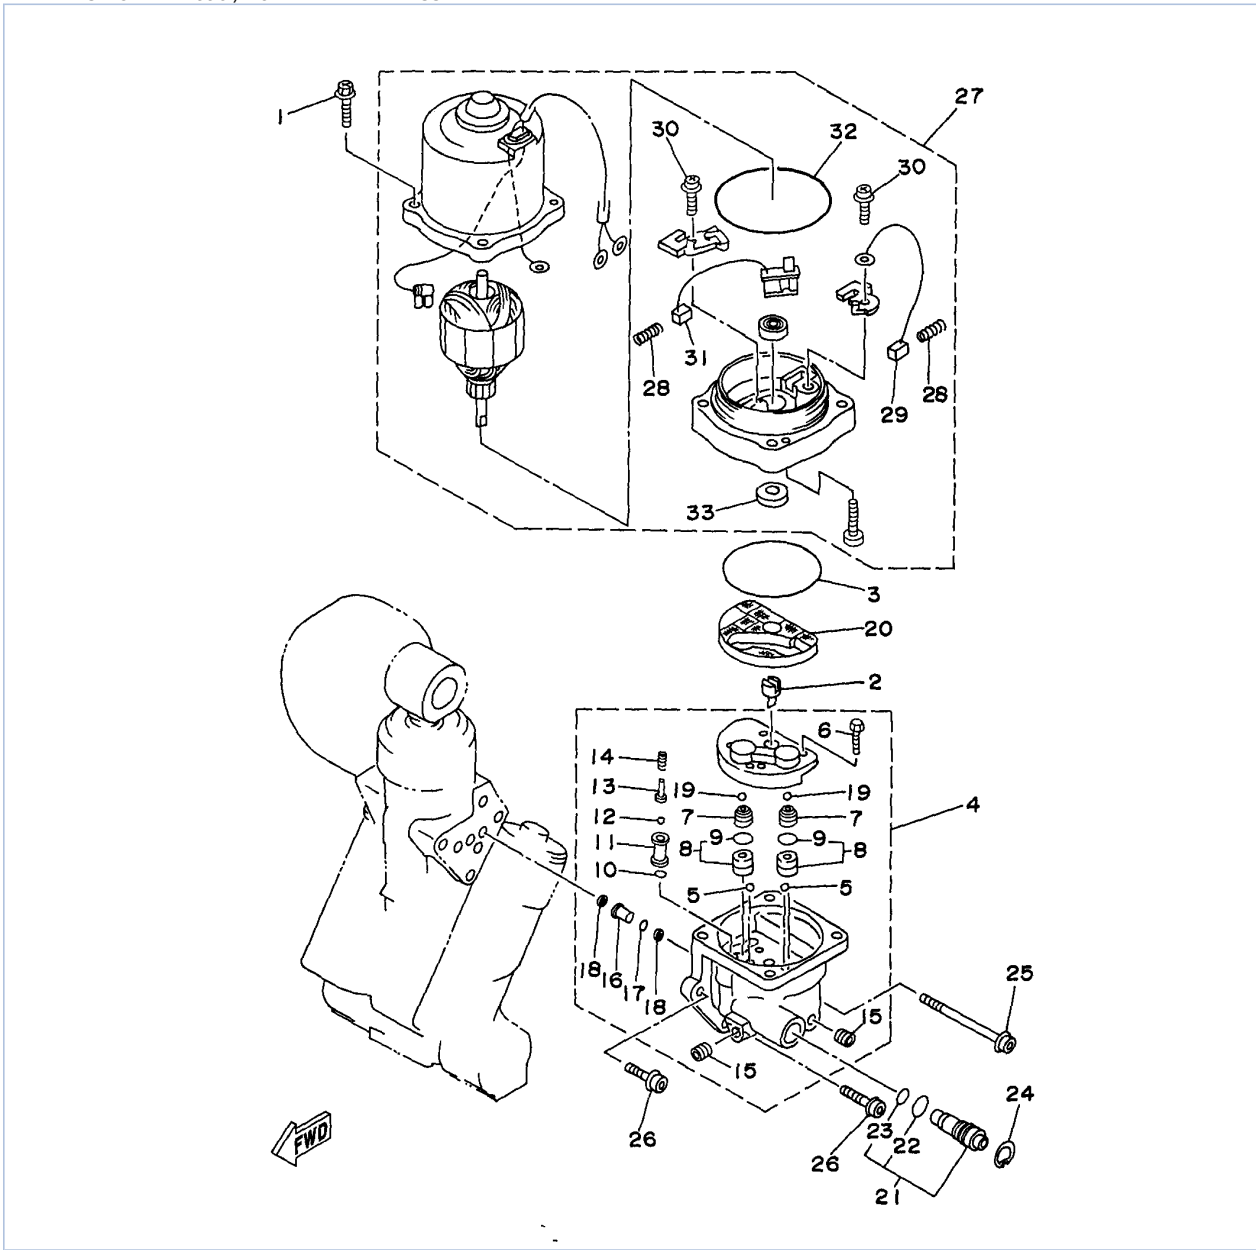

S115TXRW 1998 / POWER TRIM TILT ASSEMBLY 2

©2014 Yamaha Motor Corporation, U.S.A. All rights reserved.

Part List

S115TXRW 1998 / POWER TRIM TILT ASSEMBLY 2

REF - NO	PART NUMBER	PART NAME	QUANTITY	REMARKS
1	64E-4388E-10-00	BOLT ,SCREW (L:14MM)	4	
2	64E-43831-00-00	CONNECTOR, SHAFT	1	
3	64E-43868-00-00	O-RING	1	
4	64E-43830-00-00	GEAR PUMP ASSY	1	
5	72X-43858-00-00	.BALL	2	
6	64E-43843-10-00	..SCREW, VALVE LOCK	4	
7	64E-43841-00-00	.PISTON, SHUTTLE	2	
8	64E-43802-00-00	.VALVE SUB ASSY	2	
9	6E5-43896-00-00	..O-RING	1	
10	6G5-43863-00-00	.O-RING	1	
11	64E-43851-00-00	.SEAT, RELIEF VALVE	1	
12	64E-43858-00-00	.BALL	1	
13	64E-43859-00-00	.PIN, VALVE SUPPORT	1	
14	64E-43855-00-00	.SPRING, UP RELIEF	1	
15	6E5-43826-01-00	.PLUG, TAPER SCREW	2	
16	64E-43850-00-00	..VALVE SUB ASSY	1	
17	64E-43865-00-00	.O-RING	1	
18	64E-43816-00-00	.FILTER 1	2	
19	64E-43858-00-00	.BALL	2	
20	64E-43817-10-00	FILTER 2	1	
21	64E-43860-00-00	MANUAL VALVE SUB-ASSY	1	
22	72X-85075-L0-00	.O-RING	1	
23	64E-43862-00-00	.O-RING	1	
24	64E-43875-00-00	RING, SNAP	1	
25	64E-43879-10-00	SCREW, WITH WASHER	1	
26	64E-43879-00-00	SCREW, WITH WASHER	2	
27	64E-43880-00-00	MOTOR ASSY	1	
28	6H1-4386K-10-00	.SPRING, BRUSH	2	
29	64E-43891-00-00	.BRUSH 1	1	
30	98507-04010-00	.SCREW, PAN HEAD	2	
31	64E-43892-00-00	.BREAKER COMP (BRUSH 2)	1	
32	6G5-43865-00-00	.O-RING	1	
33	93102-08M43-00	.OIL SEAL	1