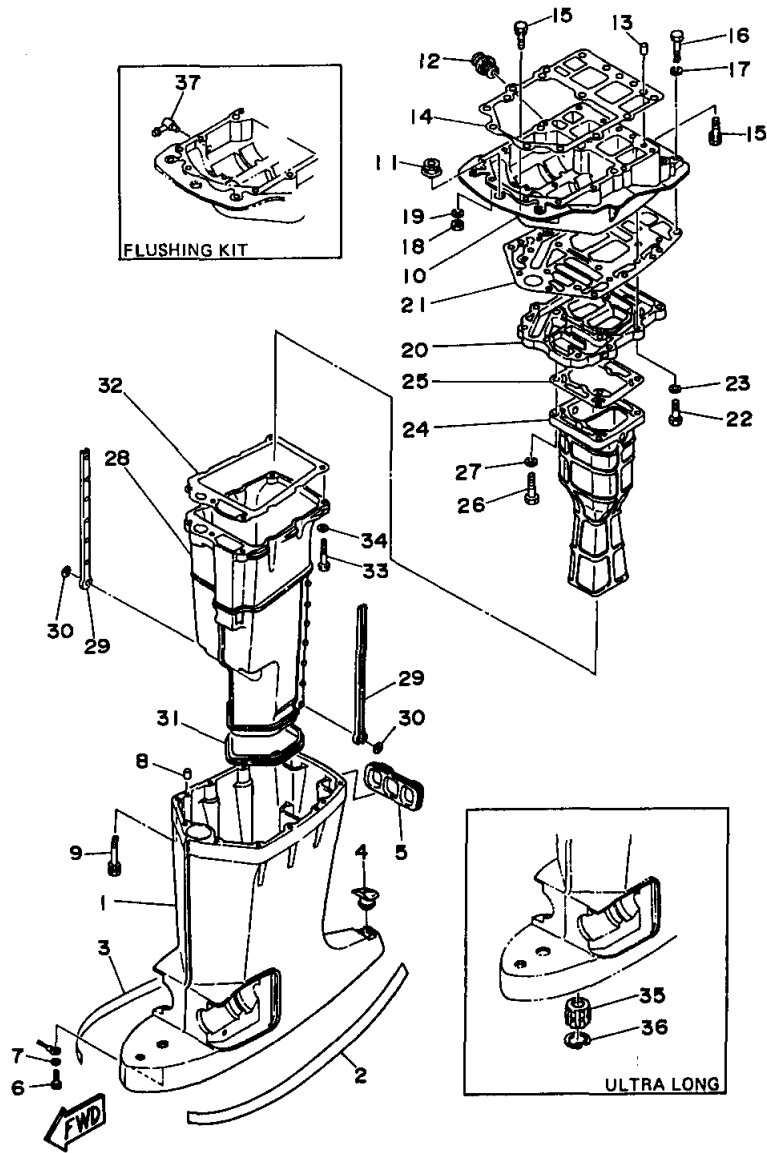

S115TXRW 1998 / UPPER CASING

©2014 Yamaha Motor Corporation, U.S.A. All rights reserved.

Part List

S115TXRW 1998 / UPPER CASING

REF - NO	PART NUMBER	PART NAME	QUANTITY	REMARKS
1	6E5-45111-01-8D	CASING, UPPER	1	UR LONG
1	6E5-45111-22-8D	CASING, UPPER	1	UR ULTRA LONG
2	6R3-42791-41-00	MARK 1	1	
3	6R3-42792-41-00	MARK 2	1	
4	6E5-45155-00-00	CAP	1	
5	6E5-42769-00-00	SEAL, RUBBER	1	
6	97095-06010-00	BOLT	1	
7	92995-06600-00	WASHER	1	
8	93608-12M05-00	PIN, DOWEL	2	
9	90119-08M78-00	BOLT, WITH WASHER	6	
10	6G5-41137-02-94	GUIDE, EXHAUST	1	UR
10	6G5-41137-11-94	GUIDE, EXHAUST	1	UR WITH FLUSHING KIT
11	6E5-42724-00-00	GROMMET	1	
12	6G5-12581-00-00	JOINT, HOSE 1	1	
13	93608-12M05-00	PIN, DOWEL	2	
14	6G5-45113-A1-00	.GASKET, UPPER CASING	1	
15	90119-08M79-00	BOLT, WITH WASHER	6	
16	97095-08045-00	.BOLT	2	
17	92995-08100-00	WASHER	2	
18	95380-08700-00	NUT	2	
19	92995-08100-00	WASHER	2	
20	6G5-41131-01-5B	MANIFOLD, EXT. 1	1	
21	6G5-45114-A0-00	GASKET, UPPER CASING	1	
22	97095-08030-00	BOLT	4	
23	92995-08600-00	WASHER	4	
24	6E5-41132-10-5B	MANIFOLD, EXHAUST	1	UR 115
24	6L1-41132-00-5B	MANIFOLD, EXHAUST	1	UR 130/L130
25	6G5-41134-A0-00	.GASKET, EXHAUST MANIFOLD	1	UR 130/L130
25	6E5-41134-A0-00	.GASKET, EXHAUST MANIFOLD	1	UR 115
26	97095-08045-00	.BOLT	4	
27	92995-08600-00	WASHER	4	
28	6E5-14711-01-5B	MUFFLER 1	1	
29	6E5-14737-00-00	DAMPER, MUFFLER	2	
30	90183-05M02-00	NUT, SPRING	2	
31	6E5-45123-00-00	.GASKET, MUFFLER	1	
32	6E5-41135-A0-00	.GASKET, EXHAUST MANIFOLD	1	
33	97095-08045-00	.BOLT	5	
34	92990-08600-00	..WASHER, PLATE	5	
35	6E5-45318-00-00	BUSHING, DRIVE SHAFT	1	ULTRA LONG
36	93420-36M01-00	CIRCLIP	1	ULTRA LONG
37	6H1-11372-00-00	.NIPPLE, HOSE	1	FLUSHING KIT