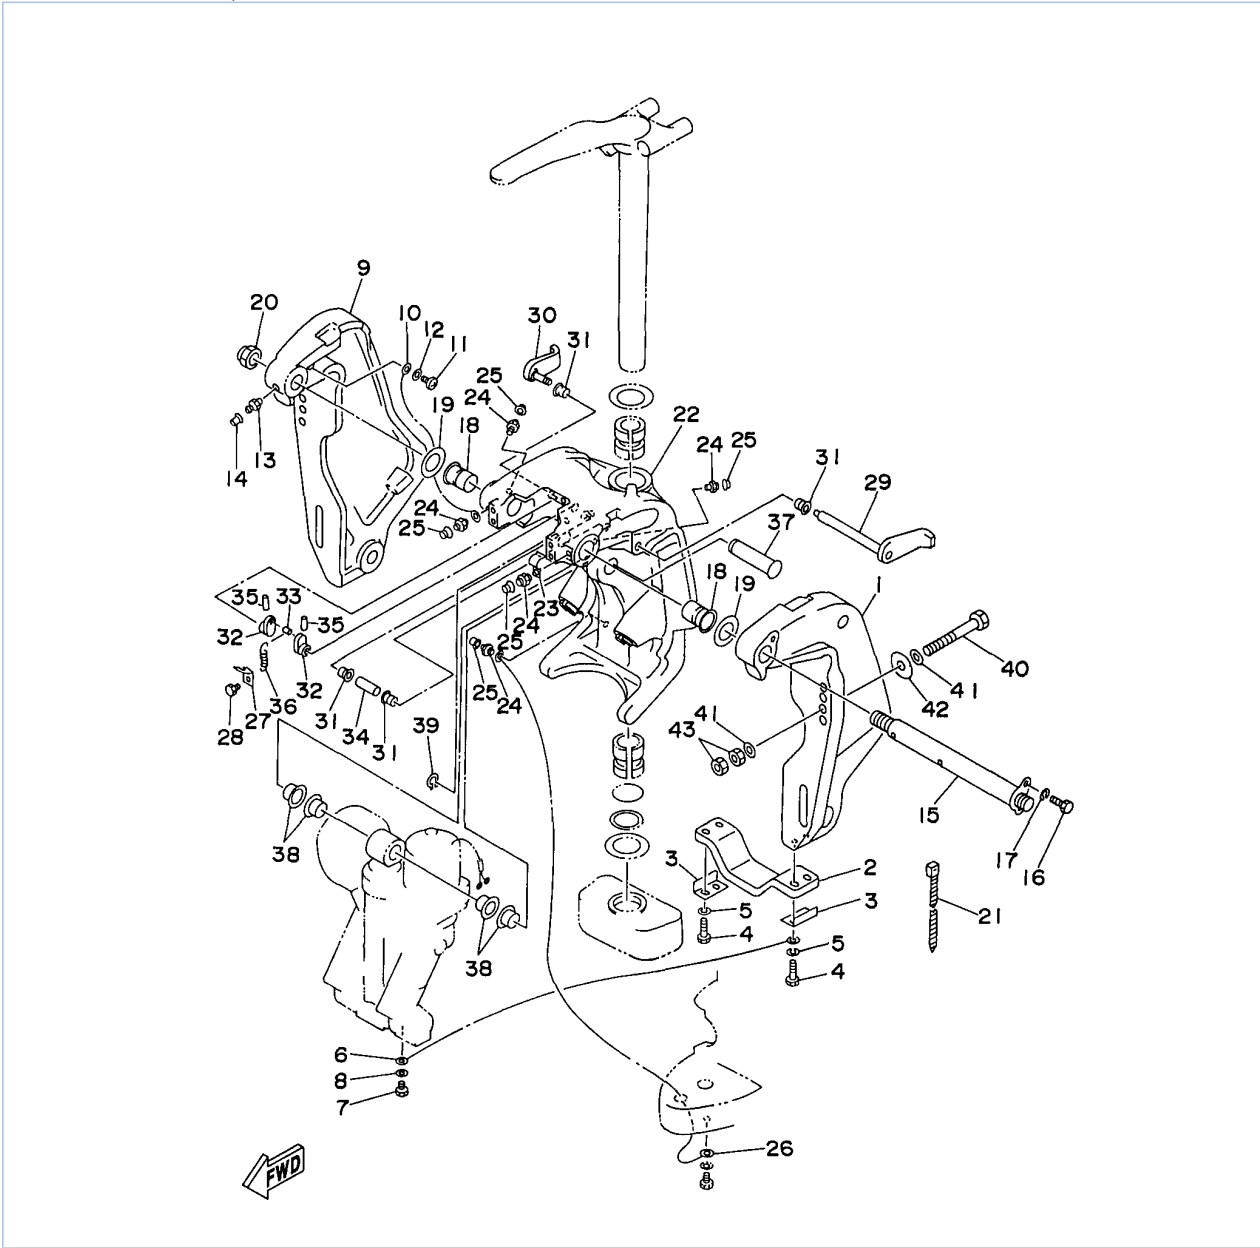

S115TXRW 1998 / BRACKET 1

©2014 Yamaha Motor Corporation, U.S.A. All rights reserved.

Part List

S115TXRW 1998 / BRACKET 1

REF - NO	PART NUMBER	PART NAME	QUANTITY	REMARKS
1	64E-43111-00-8D	BRACKET, CLAMP	1	
2	6G5-45251-01-00	ANODE	1	
3	6G5-44526-00-00	PLATE	2	
4	97095-06030-00	BOLT	4	
5	92995-06100-00	WASHER, SPRING	4	
6	6E5-82148-00-00	WIRE, LEAD 4	1	
7	97095-06010-00	BOLT	1	
8	92995-06600-00	WASHER	1	
9	64E-43112-00-8D	BRACKET, CLAMP	1	
10	6E5-82148-00-00	WIRE, LEAD 4	1	
11	97880-06012-00	SCREW, PAN HEAD	1	
12	92990-06600-00	WASHER, PLATE	1	
13	93700-06M03-00	NIPPLE, GREASE	1	
14	663-45119-00-00	CAP, GREASE NIPPLE	1	AP
15	64E-43131-01-00	BOLT, CLAMP BRACKET	1	
16	97095-08020-00	BOLT	1	
17	92995-08100-00	WASHER	1	
18	90386-25M31-00	BUSH	2	
19	90201-26M59-00	WASHER, PLATE	2	
20	90185-22M11-00	NUT, SELF-LOCKING	1	
21	90465-11M10-00	CLAMP	1	
22	64E-43311-10-8D	BRACKET, SWIVEL 1	1	UR LONG
22	64E-43311-20-8D	BRACKET, SWIVEL 1	1	UR ULTRA LONG
23	90465-08M63-00	CLAMP	1	
24	93700-06M03-00	NIPPLE, GREASE	5	
25	663-45119-00-00	CAP, GREASE NIPPLE	5	AP
26	6E5-82147-00-00	WIRE, LEAD 5	1	UR LONG
26	6E5-82147-20-00	WIRE, LEAD 5	1	UR ULTRA LONG
27	6G5-43144-00-00	HOOK, SPRING	1	
28	97095-06010-00	BOLT	1	
29	6G5-43181-02-00	LEVER, TILT STOP 1	1	
30	6G5-43185-02-00	LEVER, TILT STOP 2	1	
31	90386-10M16-00	BUSH	4	
32	6G5-43148-00-00	COLLAR, DISTANCE	2	
33	90249-06M19-00	PIN	1	
34	90387-10M05-00	COLLAR	1	
35	91690-30020-00	PIN, SPRING	2	
36	90506-14M24-00	SPRING, TENSION	1	
37	64E-43126-00-00	PIN, UPPER SHOCK MOUNT	1	
38	90386-22M98-00	BUSH	4	
39	93410-22M11-00	CIRCLIP	1	
40	90101-12M03-00	BOLT (L:115MM)	4	
41	90201-13M01-00	WASHER, PLATE	8	
42	90201-12M05-00	WASHER, PLATE	4	
43	95380-12600-00	NUT	8	

Part Notes

S115TXRW 1998 / BRACKET 1

PART NUMBER	NOTE TEXT
92990-06600-00	OEM: This part number is among the Top 100 Most Popular Marine Maintenance Parts as of March 2014.

©2014 Yamaha Motor Corporation, U.S.A. All rights reserved.