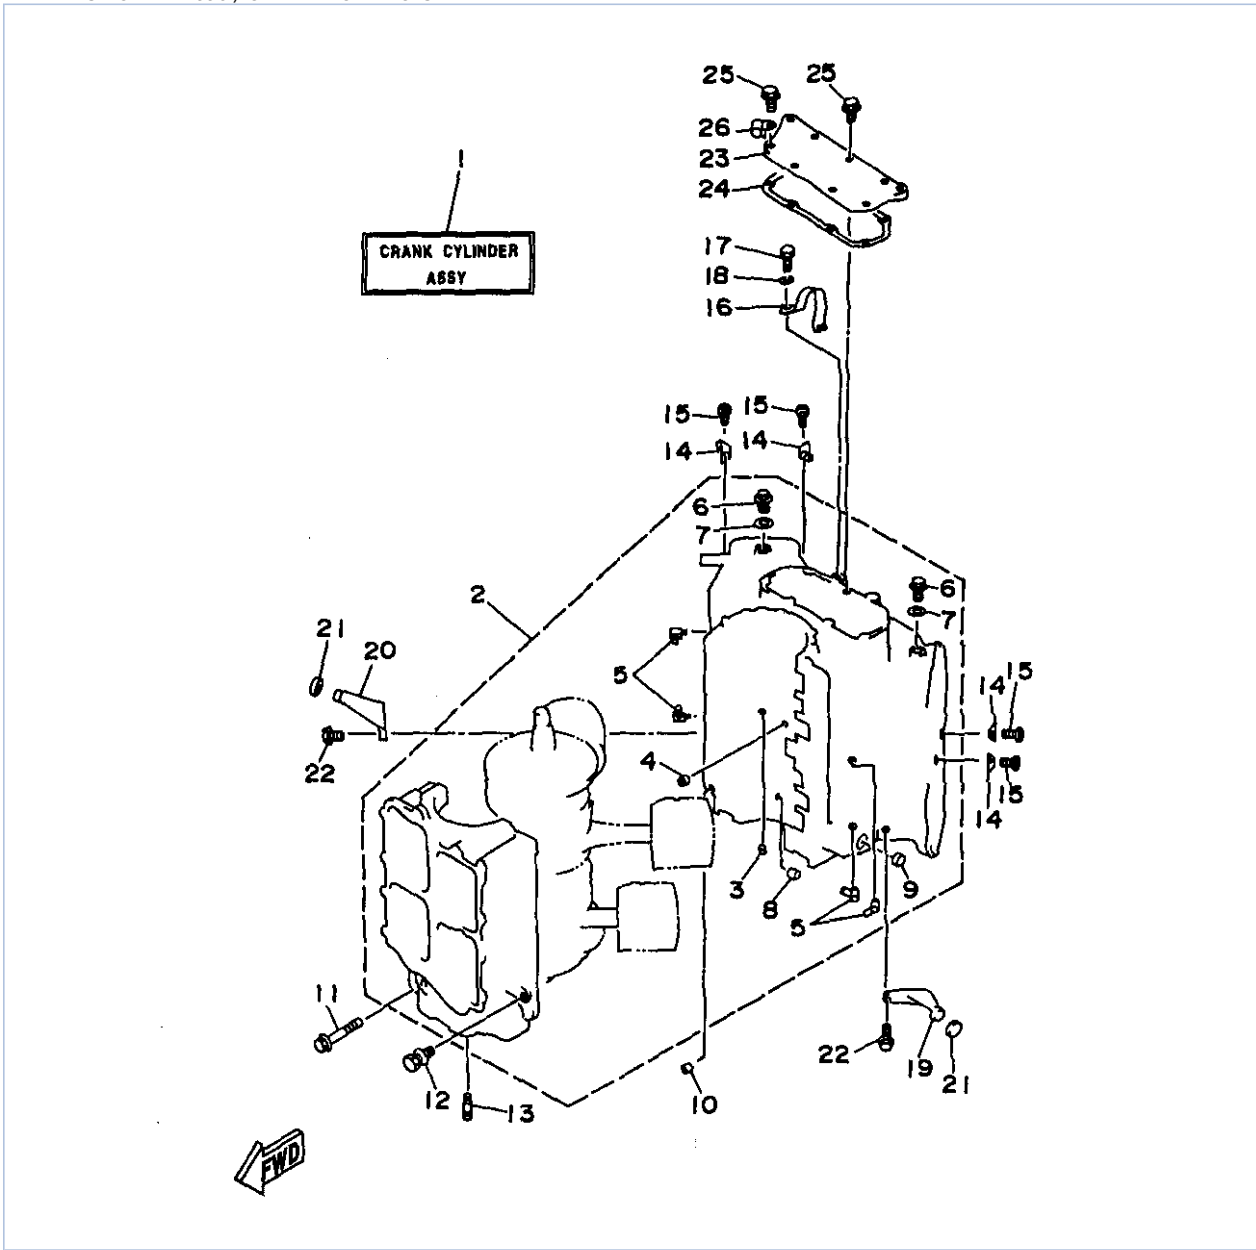

S115TXRW 1998 / CYLINDER CRANKCASE

©2014 Yamaha Motor Corporation, U.S.A. All rights reserved.

Part List

S115TXRW 1998 / CYLINDER CRANKCASE

REF - NO	PART NUMBER	PART NAME	QUANTITY	REMARKS
1	6N6-W0090-15-4D	CRANK CYLINDER ASSEMBLY	1	
1	6N7-W0090-16-4D	CRANK CYLINDER ASSEMBLY	1	
2	6N7-15100-01-94	CRANKCASE ASSEMBLY	1	UR 130/L130
2	6N6-15100-01-94	CRANKCASE ASSEMBLY	1	UR 115
3	624-11379-00-00	.VALVE, CHECK	1	
4	663-11518-01-00	.LOCK BEARING	1	
5	6E5-11372-00-00	.NIPPLE, HOSE	4	
6	90340-14M00-00	.PLUG, STRAIGHT SCREW	2	
7	90430-14115-00	.GASKET	2	
8	90384-06M07-00	.BUSH, BIMETAL FORMED	1	
9	90384-14M09-00	.BUSH, BIMETAL FORMED	1	
10	93608-12063-00	PIN, DOWEL	2	
11	90105-10M20-00	BOLT, FLANGE	6	
12	90119-08M23-00	BOLT, W/WASHER	8	
13	90116-08M45-00	BOLT, STUD	2	
14	6E5-11325-00-00	ANODE	4	
15	98780-04015-00	SCREW, FLAT HEAD	4	
16	6E5-11119-00-00	HANGER, ENGINE	1	
17	97013-08020-00	BOLT	2	
18	92903-08100-00	WASHER, SPRING	2	
19	6E5-42761-00-94	STOPPER	1	
20	6E5-42762-00-94	STOPPER	1	
21	663-44533-00-00	DAMPER, UPPER MOUNT RUBBER	2	
22	97513-06520-00	BOLT, WITH WASHER	4	
23	6K7-11371-01-9M	COVER	1	
24	6E5-11381-A2-00	.GASKET 1	1	
25	97513-06520-00	BOLT, WITH WASHER	7	
26	90465-08M07-00	CLAMP	1