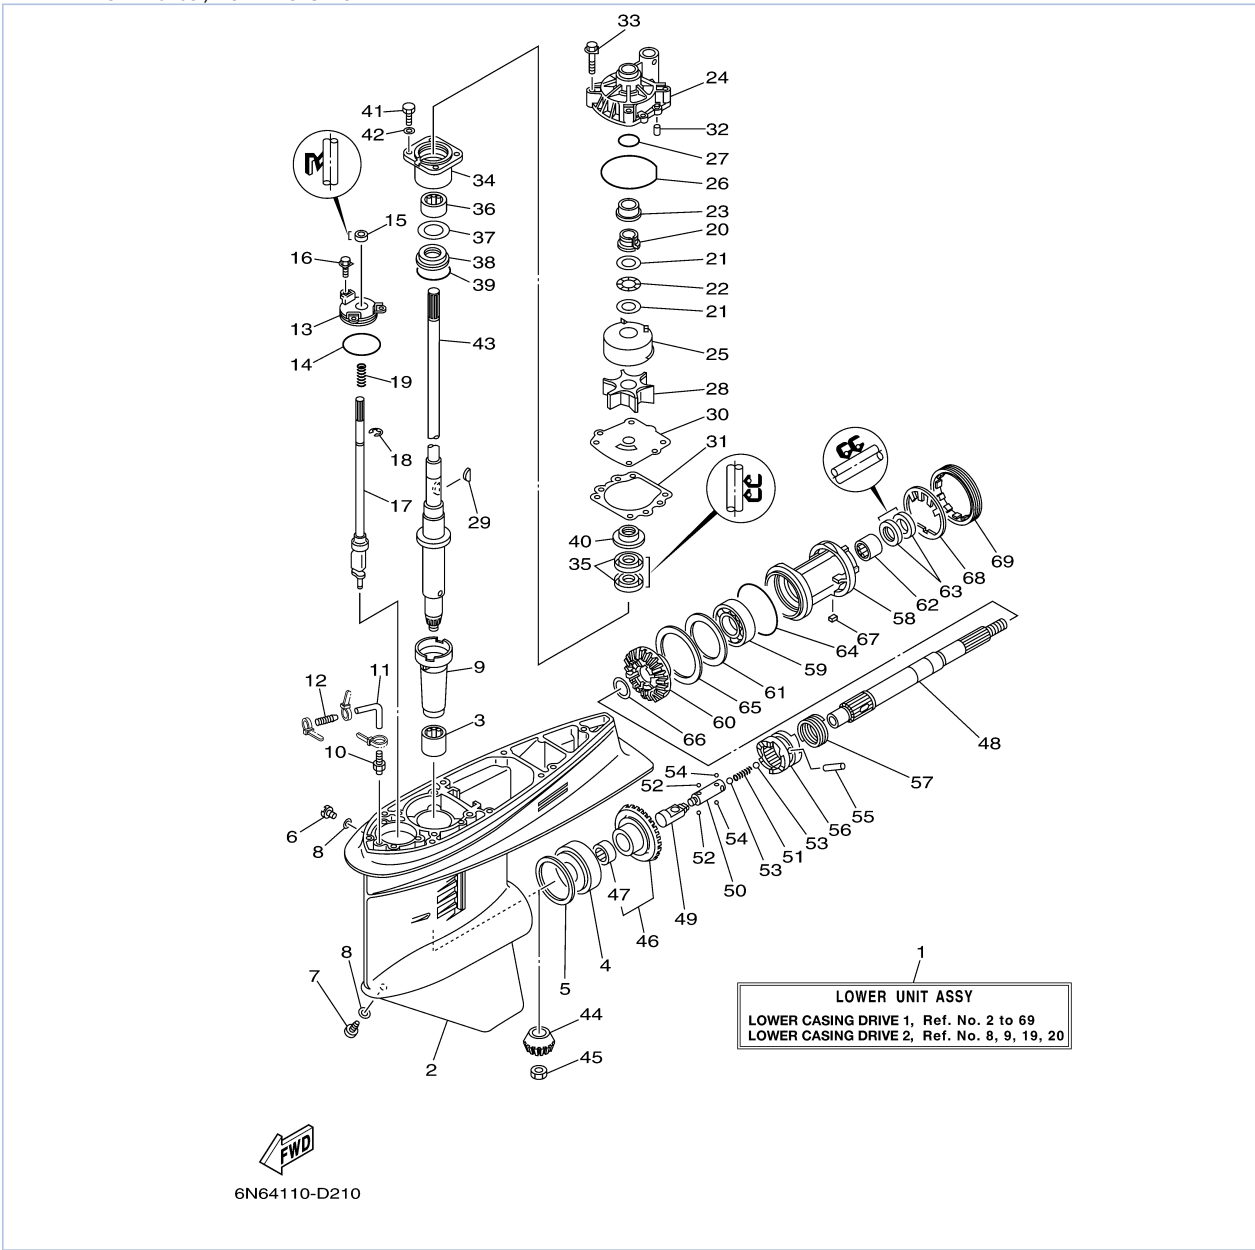

115TXR 0405 / LOWER CASING DRIVE 1

©2014 Yamaha Motor Corporation, U.S.A. All rights reserved.

Part List

115TXR 0405 / LOWER CASING DRIVE 1

REF - NO	PART NUMBER	PART NAME	QUANTITY	REMARKS
1	6E5-45300-27-8D	LOWER UNIT ASSY	1	UR X (25.3"),RH
1	6E5-45300-17-8D	LOWER UNIT ASSY	1	UR L (20.3"),RH
2	6E5-45301-05-8D	CASING, LOWER	1	
3	93315-628U9-00	BEARING	1	
4	93332-000U7-00	BEARING	1	
5	6E5-45567-01-00	SHIM (T:0.10MM)	1	UR
5	6E5-45567-10-00	SHIM (T:0.12MM)	1	UR
5	6E5-45567-20-00	SHIM (T:0.15MM)	1	UR
5	6E5-45567-60-00	SHIM (T:0.50MM)	1	UR
5	6E5-45567-40-00	SHIM (T:0.30MM)	1	UR
5	6E5-45567-50-00	SHIM (T:0.40MM)	1	UR
5	6E5-45567-30-00	SHIM (T:0.18MM)	1	UR
6	90340-08002-00	PLUG, STRAIGHT SCREW	1	
7	688-45341-10-00	PLUG, DRAIN	1	
8	90430-08020-00	.GASKET	2	
9	6E5-45536-00-00	SLEEVE, DRIVE SHAFT	1	
10	6E5-45378-00-00	NIPPLE, HOSE	1	
11	90445-07ME8-00	HOSE (L80)	1	UR L (20.3")
11	90445-07ME9-00	HOSE (L120)	1	UR X (25.3")
12	6E5-83558-10-00	END, NIPPLE	1	
13	6E5-45321-00-00	PLATE	1	
14	93210-58144-00	.O-RING	1	
15	93106-09014-00	.OIL SEAL	1	
16	90119-06M10-00	BOLT, WITH WASHER	3	
17	6E5-44150-02-00	SHIFT CAM ASSY	1	
18	99001-08600-00	CIRCLIP	1	
19	90501-11M10-00	SPRING, COMPRESSION	1	
20	61A-45538-00-00	SPACER 1	1	
21	90201-22M01-00	WASHER, PLATE	2	
22	90206-22M19-00	WASHER, WAVE	1	
23	61A-45527-00-00	COLLAR, DRIVE SHAFT	1	
24	61A-44311-01-00	HOUSING, WATER PUMP	1	
25	61A-44322-02-00	.INSERT, CARTRIDGE	1	
26	93210-86M38-00	.O-RING	1	
27	93210-37160-00	.O-RING	1	
28	6E5-44352-01-00	.IMPELLER	1	
29	90280-04M05-00	.KEY, WOODRUFF	1	
30	6E5-44323-00-00	OUTER PLATE, CARTRIDGE	1	
31	6E5-44315-A0-00	.GASKET, WATER PUMP	1	
32	93606-12019-00	.PIN, DOWEL	2	
33	90119-08M14-00	.BOLT, WITH WASHER	4	
34	6E5-45331-00-94	HOUSING, BEARING	1	
35	93101-28M16-00	.OIL SEAL	2	
36	93317-330U2-00	BEARING	1	
37	6E5-45587-01-00	SHIM (T:0.10MM)	1	UR
37	6E5-45587-10-00	SHIM (T:0.12MM)	1	UR
37	6E5-45587-20-00	SHIM (T:0.15MM)	1	UR
37	6E5-45587-60-00	SHIM (T:0.50MM)	1	UR
37	6E5-45587-40-00	SHIM (T:0.30MM)	1	UR
37	6E5-45587-50-00	SHIM (T:0.40MM)	1	UR
37	6E5-45587-30-00	SHIM (T:0.18MM)	1	UR
38	93341-930V2-00	BEARING	1	
39	93210-55M14-00	.O-RING	1