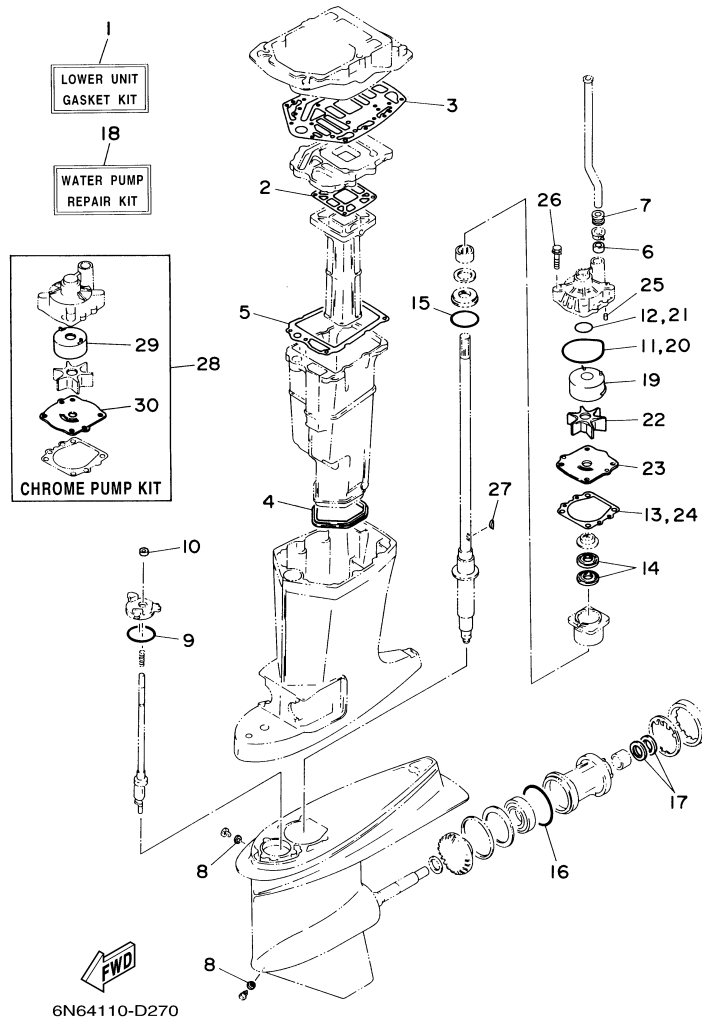

115TXR 0405 / REPAIR KIT 2

©2014 Yamaha Motor Corporation, U.S.A. All rights reserved.

Part List

115TXR 0405 / REPAIR KIT 2

REF - NO	PART NUMBER	PART NAME	QUANTITY	REMARKS
1	6E5-W0001-F1-00	LOWER UNIT GASKET KIT	1	
2	6E5-41134-A0-00	.GASKET, EXHAUST MANIFOLD	1	
3	6G5-45114-A1-00	.GASKET, UPPER CASING	1	
4	6E5-45123-00-00	.GASKET, MUFFLER	1	
5	6E5-41135-A0-00	.GASKET, EXHAUST MANIFOLD	1	
6	6E5-44365-00-00	.DAMPER, WATER SEAL 1	1	
7	6E5-44366-00-00	.DAMPER, WATER SEAL 2	1	
8	90430-08020-00	.GASKET	2	
9	93210-58144-00	.O-RING	1	
10	93106-09014-00	.OIL SEAL	1	
11	93210-86M38-00	.O-RING	1	
12	93210-37160-00	.O-RING	1	
13	6E5-44315-A0-00	.GASKET, WATER PUMP	1	
14	93101-28M16-00	.OIL SEAL	2	
15	93210-55M14-00	.O-RING	1	
16	93210-86M39-00	.O-RING	1	
17	93101-30M17-00	.OIL SEAL	2	
18	6N6-W0078-02-00	WATER PUMP REPAIR KIT	1	
19	61A-44322-02-00	.INSERT, CARTRIDGE	1	
20	93210-86M38-00	.O-RING	1	
21	93210-37160-00	.O-RING	1	
22	6E5-44352-01-00	.IMPELLER	1	
23	6E5-44323-00-00	.OUTER PLATE, CARTRIDGE	1	
24	6E5-44315-A0-00	.GASKET, WATER PUMP	1	
25	93606-12019-00	.PIN, DOWEL	2	
26	90119-08M14-00	.BOLT, WITH WASHER	4	
27	90280-04M05-00	.KEY, WOODRUFF	1	
28	6E5-W0078-3A-00	CHROME PUMP KIT	1	
29	6R3-44322-42-00	.INSERT, CARTRIDGE	1	
30	6E5-44323-40-00	.OUTER PLATE, CARTRIDGE	1	

Part Notes

115TXR 0405 / REPAIR KIT 2

PART NUMBER	NOTE TEXT
90430-08020-00	OEM: This part number is among the Top 100 Most Popular Marine Maintenance Parts as of March 2014.
93106-09014-00	OEM: This part number is among the Top 100 Most Popular Marine Maintenance Parts as of March 2014.
93210-86M38-00	OEM: This part number is among the Top 100 Most Popular Marine Maintenance Parts as of March 2014.
93101-28M16-00	OEM: This part number is among the Top 100 Most Popular Marine Maintenance Parts as of March 2014.
93101-30M17-00	OEM: This part number is among the Top 100 Most Popular Marine Maintenance Parts as of March 2014.
93210-86M38-00	OEM: This part number is among the Top 100 Most Popular Marine Maintenance Parts as of March 2014.
6E5-44352-01-00	OEM: This part number is among the Top 100 Most Popular Marine Maintenance Parts as of March 2014.

©2014 Yamaha Motor Corporation, U.S.A. All rights reserved.