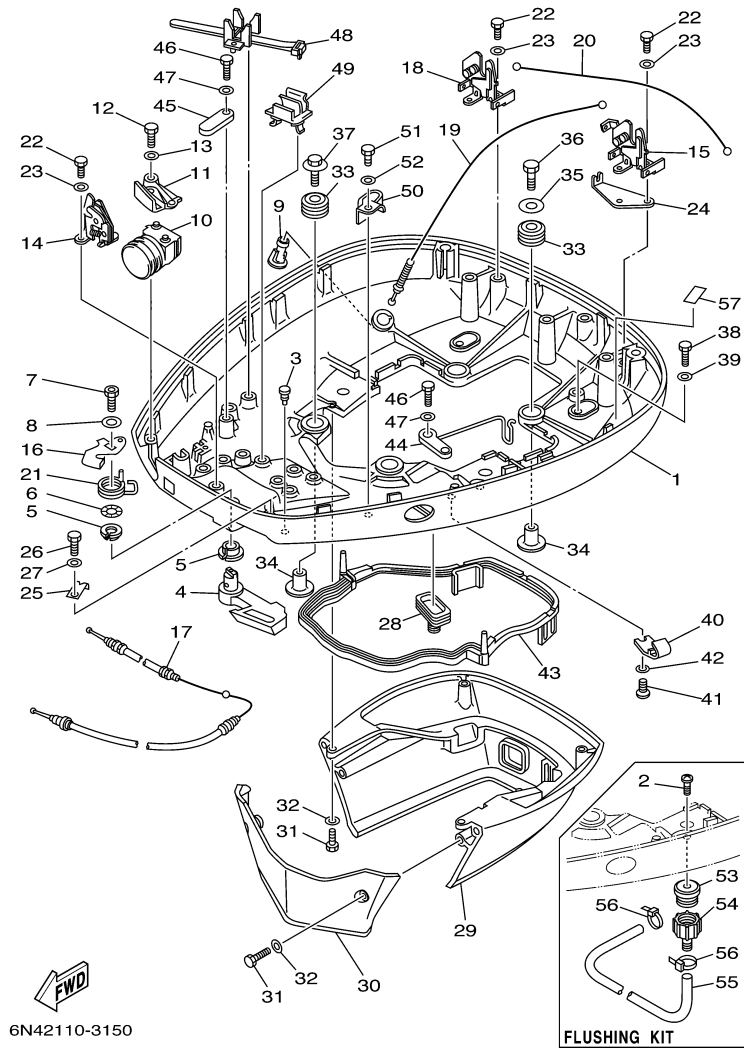

115TXR 0405 / BOTTOM COWLING

©2014 Yamaha Motor Corporation, U.S.A. All rights reserved.

Part List

115TXR 0405 / BOTTOM COWLING

REF - NO	PART NUMBER	PART NAME	QUANTITY	REMARKS
1	6N7-42711-43-8D	COWLING, BOTTOM 1	1	
2	90169-05M00-00	SCREW, TRUSS HEAD TAPPING	1	FLUSHING KIT
3	6H4-42748-00-00	GROMMET	1	
4	6N7-42815-01-8D	LEVER, CLAMP	1	
5	90386-13M88-00	BUSH	2	
6	90206-13M10-00	WASHER, WAVE	1	
7	90109-08M45-00	BOLT	1	
8	92990-08200-00	WASHER, PLAIN	1	
9	6E5-44391-00-00	NIPPLE, HOSE	1	
10	6N7-42725-30-00	GROMMET	1	
11	6N7-42738-02-5B	PLATE, FITTING	1	
12	97095-06016-00	BOLT	2	
13	92995-06600-00	WASHER	2	
14	6R3-42824-00-00	BASE, CLAMP LEVER	1	
15	6R3-42811-01-00	STAY	1	
16	6R3-42816-00-00	LEVER, CLAMP	1	
17	6N7-42850-00-00	WIRE COMPLETE	1	
18	6R3-42811-10-00	STAY	1	
19	6N7-42850-10-00	WIRE COMPLETE	1	
20	6N7-42850-20-00	WIRE COMPLETE	1	
21	6R3-42813-00-00	SPRING, CLAMP LEVER	1	
22	97095-06016-00	BOLT	6	
23	92995-06600-00	WASHER	6	
24	6N7-42828-00-00	PLATE, CLAMP	1	
25	6R3-42828-00-00	PLATE, CLAMP	1	
26	97095-06010-00	BOLT	1	
27	92995-06600-00	WASHER	1	
28	688-42726-10-00	GROMMET	1	
29	6N7-42741-01-8D	APRON	1	
30	6R3-42771-01-8D	APRON	1	
31	97095-06020-00	BOLT	4	
32	92995-06600-00	WASHER	4	
33	90480-22M15-00	GROMMET	4	
34	90387-08M37-00	COLLAR	4	
35	90201-08M54-00	WASHER, PLATE	1	
36	97075-08035-00	BOLT	1	
37	90119-08M22-00	BOLT, WITH WASHER	3	
38	97095-06020-00	BOLT	2	
39	92995-06600-00	WASHER	2	
40	6E5-24367-10-00	CLAMP, FUEL PIPE 2	1	
41	90157-06M01-00	SCREW, PAN HEAD	1	
42	92990-06600-00	WASHER, PLATE	1	
43	6E5-42716-00-00	RUBBER, SEAL 1	1	
44	6K7-82588-00-00	PLATE	1	
45	6E5-82588-00-00	PLATE	1	
46	97095-06020-00	BOLT	2	
47	92995-06600-00	WASHER	2	
48	688-82594-00-00	CLAMP	1	
49	6E5-82594-00-00	CLAMP	4	
50	90465-12M25-00	CLAMP	1	
51	97095-06012-00	BOLT	1	
52	92995-06600-00	WASHER	1	
53	6R3-12572-00-00	.ADAPTER	1	FLUSHING KIT