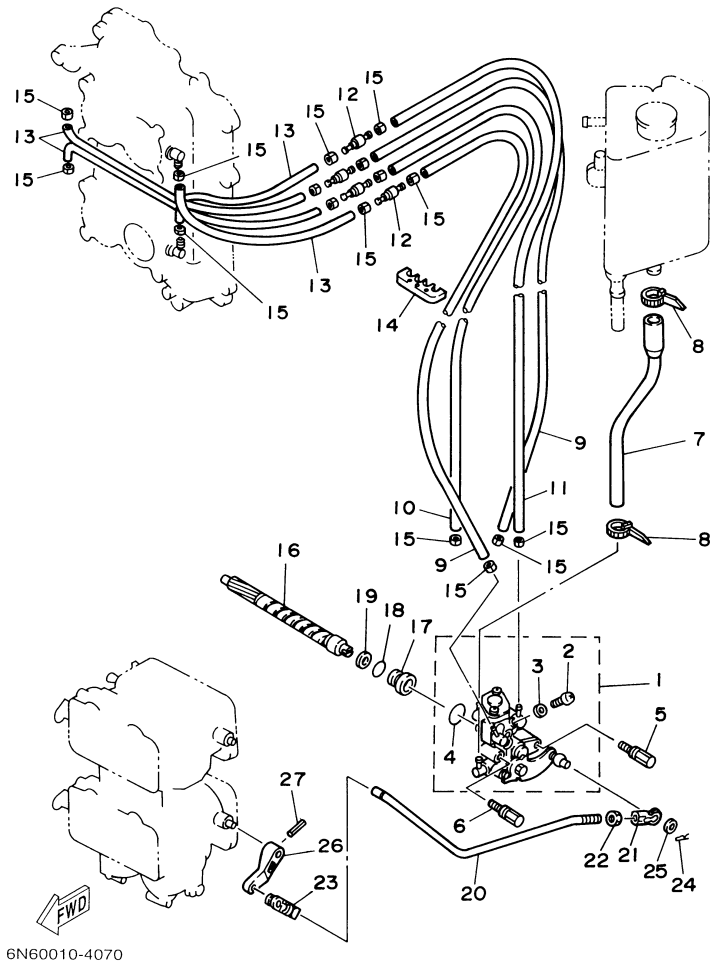

115TXR 0405 / OIL PUMP

©2014 Yamaha Motor Corporation, U.S.A. All rights reserved.

Part List

115TXR 0405 / OIL PUMP

REF - NO	PART NUMBER	PART NAME	QUANTITY	REMARKS
1	6N6-13200-00-00	OIL INJECTION PUMP ASSY	1	
2	6R3-13471-00-00	.PLUG, DRAIN	1	
3	6L2-13475-00-00	.GASKET	1	
4	93210-19MA7-00	.O-RING	1	
5	90109-06M40-00	BOLT	1	
6	90109-06M39-00	BOLT	1	
7	6N7-13416-00-00	PIPE, OIL 1	1	
8	90465-11M10-00	CLAMP	2	
9	90445-07M89-00	HOSE (L310)	2	
10	90445-07196-00	HOSE (L160)	1	
11	90445-07M72-00	HOSE (L250)	1	
12	6R3-13183-10-00	VALVE, CHECK	4	
13	90445-07M87-00	HOSE (L110)	4	
14	90464-07M06-00	CLAMP	1	
15	90468-07M02-00	CLIP	16	
16	6R3-11537-00-00	GEAR, DRIVEN	1	
17	6R3-13117-00-00	COLLAR, DISTANCE	1	
18	93210-13M04-00	O-RING	1	
19	90202-08M44-00	WASHER, PLATE	1	
20	6R3-41241-00-00	ROD, LINK	1	
21	6H1-41237-00-00	JOINT, LINK	1	
22	95380-05600-00	NUT	1	
23	6R5-41237-00-00	JOINT, LINK	1	
24	90468-05M03-00	CLIP	1	
25	90202-05088-00	WASHER, PLATE	1	
26	6E5-14276-01-00	LEVER	1	
27	91690-30016-00	PIN, SPRING	1	

Part Notes

115TXR 0405 / OIL PUMP

PART NUMBER	NOTE TEXT
6H1-41237-00-00	OEM: This part number is among the Top 100 Most Popular Marine Maintenance Parts as of March 2014.

©2014 Yamaha Motor Corporation, U.S.A. All rights reserved.