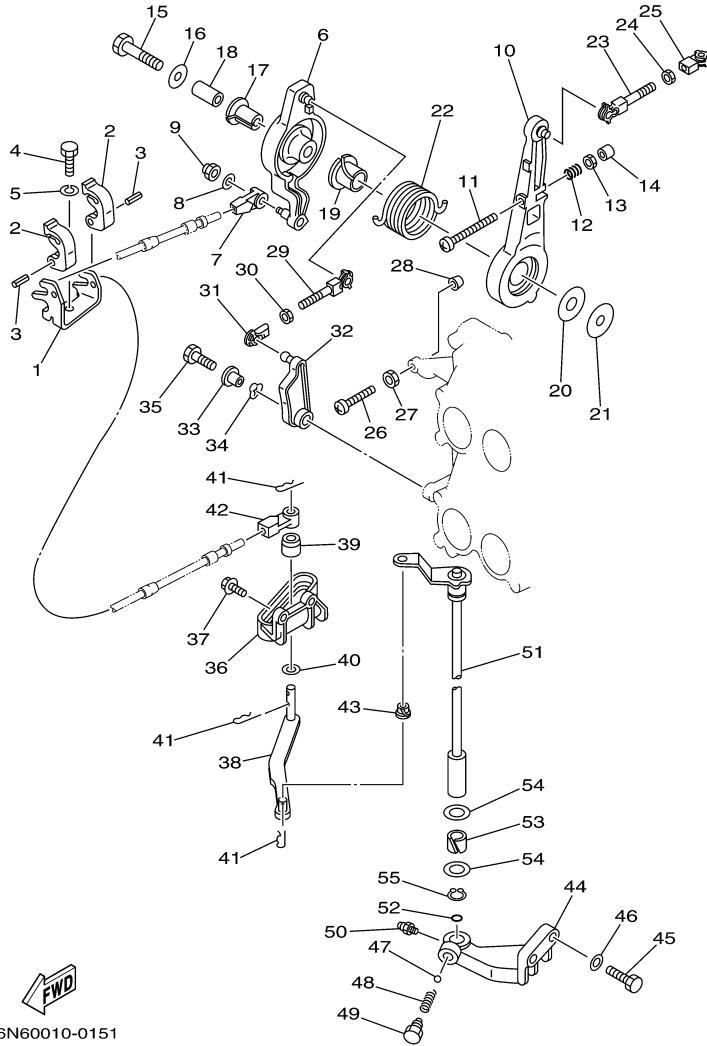

115TXR 0405 / CONTROL

6N60010-0151

©2014 Yamaha Motor Corporation, U.S.A. All rights reserved.

Part List

115TXR 0405 / CONTROL

REF - NO	PART NUMBER	PART NAME	QUANTITY	REMARKS
1	6E5-48531-00-00	BRACKET, REMOTE CONTROL 1	1	
2	6E5-48538-00-00	CLAMP, CABLE	2	
3	91690-30012-00	.PIN, SPRING	2	
4	97095-08020-00	BOLT	1	
5	92995-08100-00	WASHER	1	
6	6E5-41632-02-1S	LEVER, MAGNETO CONTROL	1	
7	6E5-48344-00-00	CABLE END, REMOTE CONTROL	1	
8	92990-06200-00	WASHER, PLAIN	1	
9	90185-06M07-00	NUT, SELF-LOCKING	1	
10	6E5-41631-01-1S	LEVER, MAGNETO CONTROL	1	
11	90157-06013-00	SCREW, PAN HEAD	1	
12	90501-16M12-00	SPRING, COMPRESSION	1	
13	95303-06600-00	.NUT	1	
14	688-44194-00-00	CAP	1	
15	97013-08045-00	BOLT	1	
16	90201-08M23-00	WASHER, PLATE	1	
17	90386-12089-00	BUSH	1	
18	90387-08M16-00	COLLAR	1	
19	90386-22M13-00	BUSH	1	
20	90202-12092-00	WASHER, PLATE	1	
21	90201-08M13-00	WASHER, PLATE	1	
22	90508-29M12-00	SPRING, TORSION	1	
23	6E5-41636-01-00	ROD, MAGNETO CONTROL	1	
24	95380-05600-00	NUT	1	
25	662-41237-01-00	JOINT, LINK	1	
26	90157-06013-00	SCREW, PAN HEAD	1	
27	95303-06600-00	.NUT	1	
28	688-44194-00-00	CAP	1	
29	688-41636-00-00	ROD, MAGNETO CONTROL	1	
30	95380-05600-00	NUT	1	
31	662-41237-01-00	JOINT, LINK	1	
32	6E5-41213-00-00	CAM, ACCEL.	1	
33	90387-06M29-00	COLLAR	1	
34	90206-10M04-00	WASHER, WAVE	1	
35	97095-06025-00	BOLT	1	
36	6E5-44117-00-1S	BRACKET	1	
37	90119-06MA2-00	BOLT, WITH WASHER	2	
38	68F-44121-00-00	LEVER, SHIFT ROD	1	
39	6E5-44122-00-00	BUSHING, SHIFT ROD LEVER	1	
40	90202-08M20-00	WASHER, PLATE	1	
41	90468-18008-00	CLIP	3	
42	6E5-48344-00-00	CABLE END, REMOTE CONTROL	1	
43	90386-06M12-00	BUSH	1	
44	6E5-44118-01-94	BRACKET	1	
45	97013-08030-00	BOLT	2	
46	92903-08600-00	WASHER, PLATE	2	
47	93501-04M02-00	BALL	1	
48	90501-12082-00	SPRING, COMPRESSION	1	
49	648-42715-00-00	BUSHING	1	
50	93700-06M03-00	NIPPLE, GREASE	1	
51	6E5-44120-23-00	HANDLE GEAR SHIFT ASSY	1	UR X (25.3")