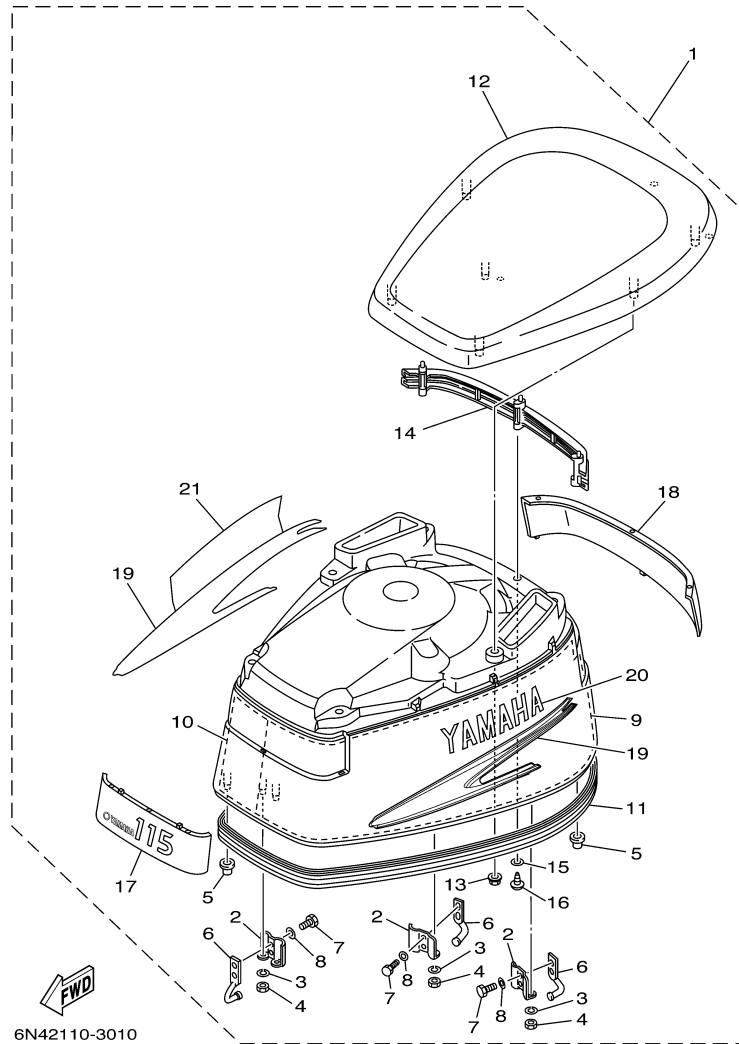

115TXR 0405 / TOP COWLING

©2014 Yamaha Motor Corporation, U.S.A. All rights reserved.

Part List

115TXR 0405 / TOP COWLING

REF - NO	PART NUMBER	PART NAME	QUANTITY	REMARKS
1	6N6-42610-80-4D	TOP COWLING ASSY	1	
2	6R3-42647-00-00	.HOLDER, CLAMP BAND	3	
3	92990-06100-00	.WASHER, SPRING	6	
4	95380-06600-00	.NUT, HEXAGON	6	
5	6R3-42662-00-00	.DAMPER	3	
6	6R3-42814-00-00	.HOOK, CLAMP	3	
7	97095-06012-00	.BOLT	6	
8	92995-06600-00	.WASHER	6	
9	6N7-42619-00-00	.DAMPER, FORM	1	
10	6N7-42627-00-00	.DAMPER, FORM	1	
11	6R3-42615-01-00	.SEAL	1	
12	6N7-42613-00-4D	.MOLDING, AIR DUCT	1	
13	90179-06M24-00	.NUT	6	
14	6N7-42636-00-00	.LOUVER 2	1	
15	92990-04600-00	.WASHER, PLATE	3	
16	97780-40520-00	.SCREW, TAPPING	3	
17	6N6-42686-60-00	.EMBLEM, FRONT	1	
18	6N6-42687-60-00	.EMBLEM, REAR	1	
19	6N7-W0070-50-00	.GRAPHIC SET	1	
20	6N7-42681-50-00	.MARK, COWLING	1	
21	6N7-42682-50-00	.MARK, COWLING	1