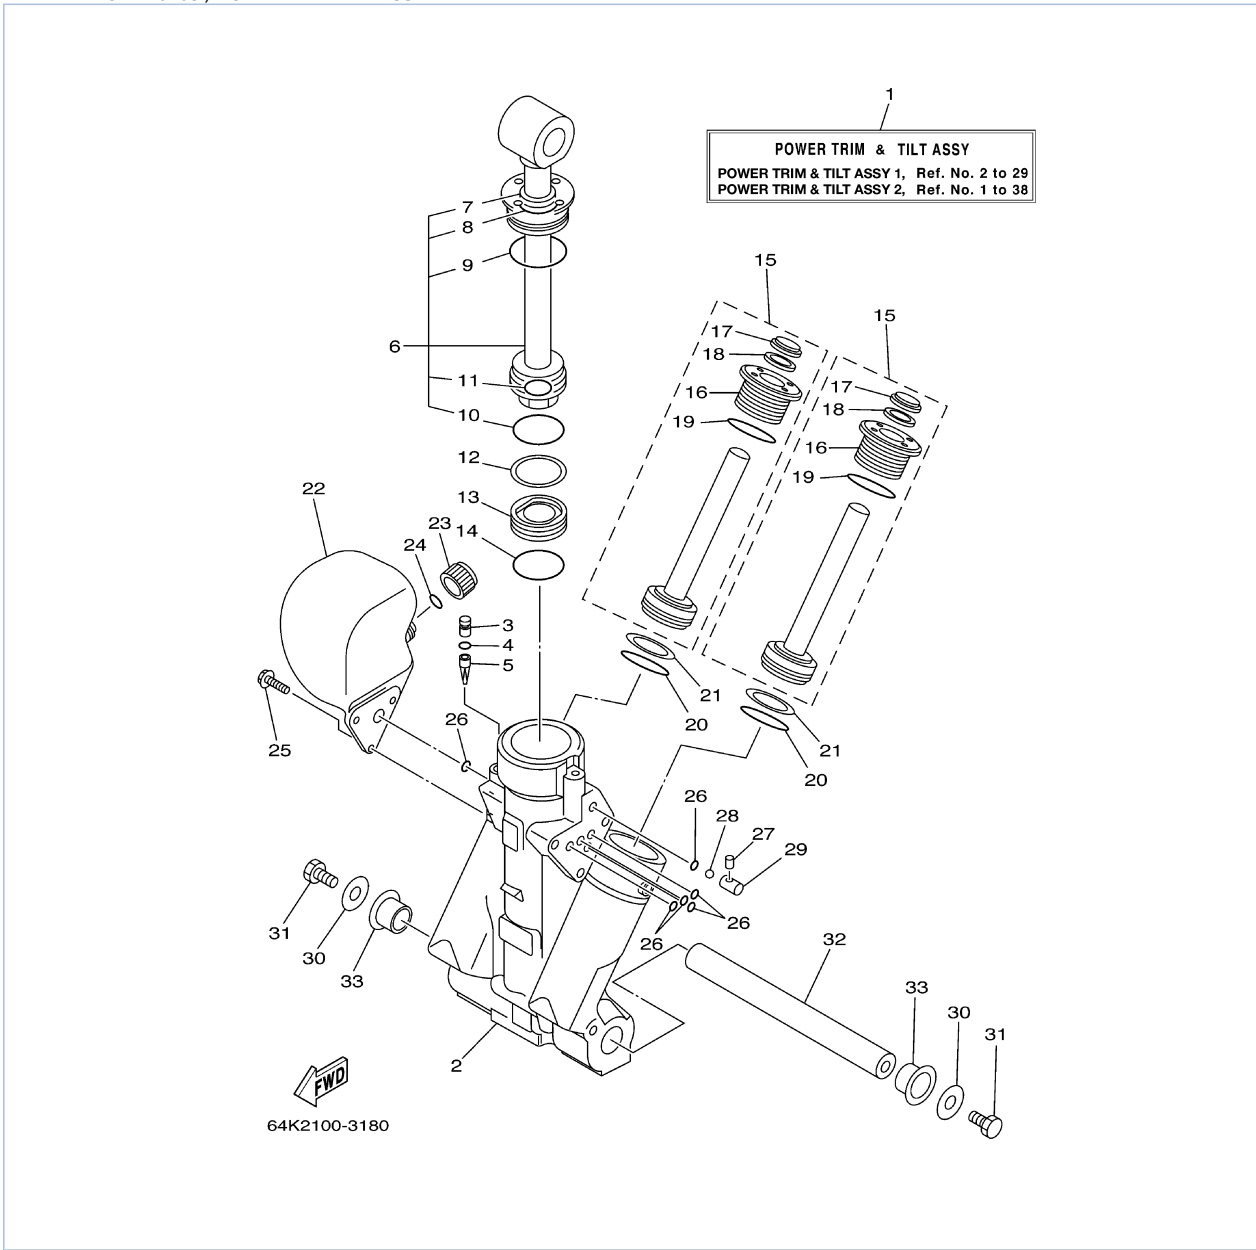

115TXR 0405 / POWER TRIM TILT ASSY 1

©2014 Yamaha Motor Corporation, U.S.A. All rights reserved.

Part List

115TXR 0405 / POWER TRIM TILT ASSY 1

REF - NO	PART NUMBER	PART NAME	QUANTITY	REMARKS
1	64E-43800-02-4D	POWER TRIM & TILT ASSY	1	
2	64E-43825-01-00	HOUSING, TRIM & TILT	1	
3	64E-4388J-00-00	PLUG 2	1	
4	93210-10M74-00	O-RING	1	
5	64E-43817-00-00	FILTER 2	1	
6	64E-43810-00-00	TILT PISTON SUB ASSY	1	
7	64E-43898-00-00	..SEAL, DUST 2	1	
8	64E-43867-00-00	.O-RING	1	
9	64E-43866-00-00	.O-RING	1	
10	6E5-43862-00-00	.O-RING	1	
11	64E-43883-00-00	.O-RING	1	
12	6E5-43872-00-00	RING, BACK UP	1	
13	6E5-43814-02-00	PISTON, FREE	1	
14	6E5-43862-00-00	O-RING	1	
15	64E-43820-00-00	PISTON SUB ASSEMBLY	2	
16	64E-43821-00-00	.SCREW, TRIM CYLINDER END	1	
17	64E-43822-00-00	.SEAL, TRIM DUST	1	
18	64E-4384J-00-00	.SEAL, TRIM DOWN	1	
19	6G5-43864-00-00	.O-RING	1	
20	6E5-43864-00-00	O-RING	2	
21	6E5-43874-01-00	RING, BACK UP	2	
22	64E-43828-00-00	BODY, RESERVOIR	1	
23	64E-43829-00-00	PLUG, RESERVOIR	1	
24	64E-43897-00-00	O-RING	1	
25	64E-4388E-00-00	BOLT ,SCREW (L:14MM)	3	
26	64E-43869-00-00	O-RING	6	
27	64E-4381G-00-00	PIN	1	
28	6E5-43858-00-00	BALL	1	
29	64E-4382G-00-00	VALVE, SEAT	1	
30	90201-08M14-00	WASHER, PLATE	2	
31	97080-08016-00	BOLT	2	
32	64E-43818-01-00	PIN, LOWER SHOCK MOUNT	1	
33	90386-22M98-00	BUSH	2	

Part Notes

115TXR 0405 / POWER TRIM TILT ASSY 1

PART NUMBER		NOTE TEXT
64E-43822-00-00		OEM: This part number is among the Top 100 Most Popular Marine Maintenance Parts as of March 2014.
64E-4384J-00-00		OEM: This part number is among the Top 100 Most Popular Marine Maintenance Parts as of March 2014.
6G5-43864-00-00		OEM: This part number is among the Top 100 Most Popular Marine Maintenance Parts as of March 2014.
64E-43869-00-00		OEM: This part number is among the Top 100 Most Popular Marine Maintenance Parts as of March 2014.

©2014 Yamaha Motor Corporation, U.S.A. All rights reserved.