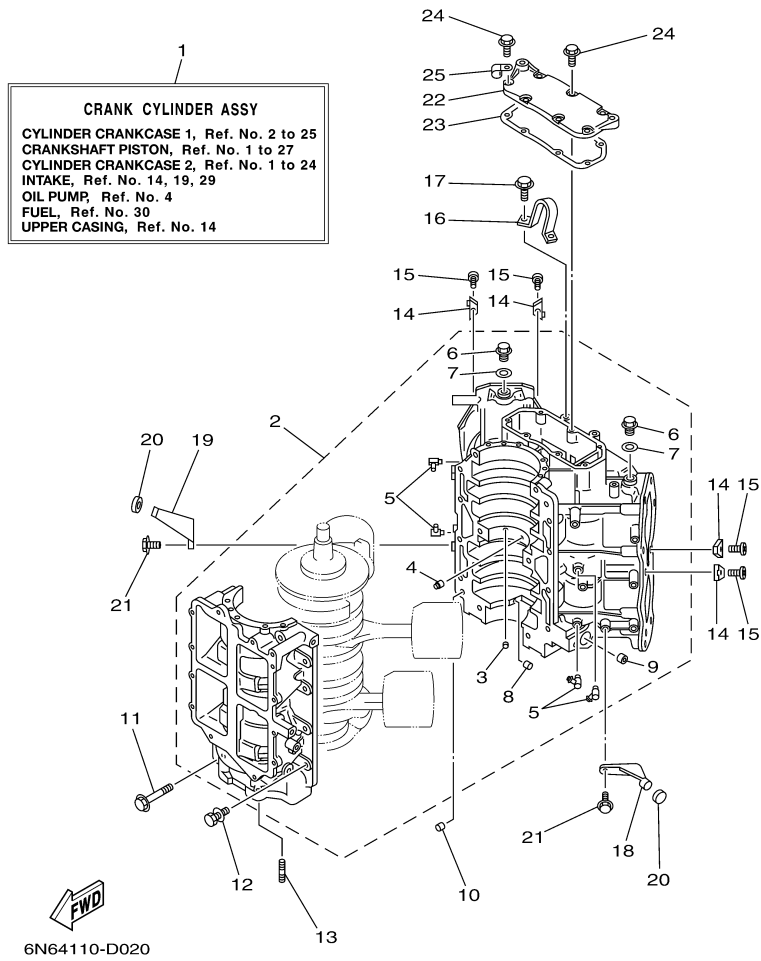

115TXR 0405 / CYLINDER CRANKCASE 1

©2014 Yamaha Motor Corporation, U.S.A. All rights reserved.

Part List

115TXR 0405 / CYLINDER CRANKCASE 1

REF - NO	PART NUMBER	PART NAME	QUANTITY	REMARKS
1	6N6-W0090-17-1S	CRANK CYLINDER ASSY	1	
2	6N6-15100-01-1S	CRANKCASE ASSY	1	
3	624-11379-00-00	.VALVE, CHECK	1	
4	663-11518-01-00	.LOCK BEARING	1	
5	6E5-11372-01-00	.NIPPLE, HOSE	4	
6	90340-14M00-00	.PLUG, STRAIGHT SCREW	2	
7	90430-14115-00	.GASKET	2	
8	90384-06M07-00	.BUSH, BIMETAL FORMED	1	
9	90384-14M09-00	.BUSH, BIMETAL FORMED	1	
10	93608-12063-00	PIN, DOWEL	2	
11	90105-10M20-00	BOLT, FLANGE	6	
12	90119-08M94-00	BOLT, WITH WASHER	8	
13	90116-08M45-00	BOLT, STUD	2	
14	6E5-11325-00-00	ANODE	4	
15	98780-04015-00	SCREW, FLAT HEAD	4	
16	6E5-11119-01-00	HANGER, ENGINE	1	
17	90119-08MA3-00	BOLT, WITH WASHER	2	
18	6E5-42761-00-1S	STOPPER	1	
19	6E5-42762-00-1S	STOPPER	1	
20	68F-44533-00-00	DAMPER, UPPER MOUNT RUBBER	2	
21	90119-06MA2-00	BOLT, WITH WASHER	4	
22	6K7-11371-01-1S	COVER	1	
23	6E5-11381-A2-00	.GASKET 1	1	
24	90119-06MA2-00	BOLT, WITH WASHER	7	
25	90465-06M86-00	.CLAMP	1