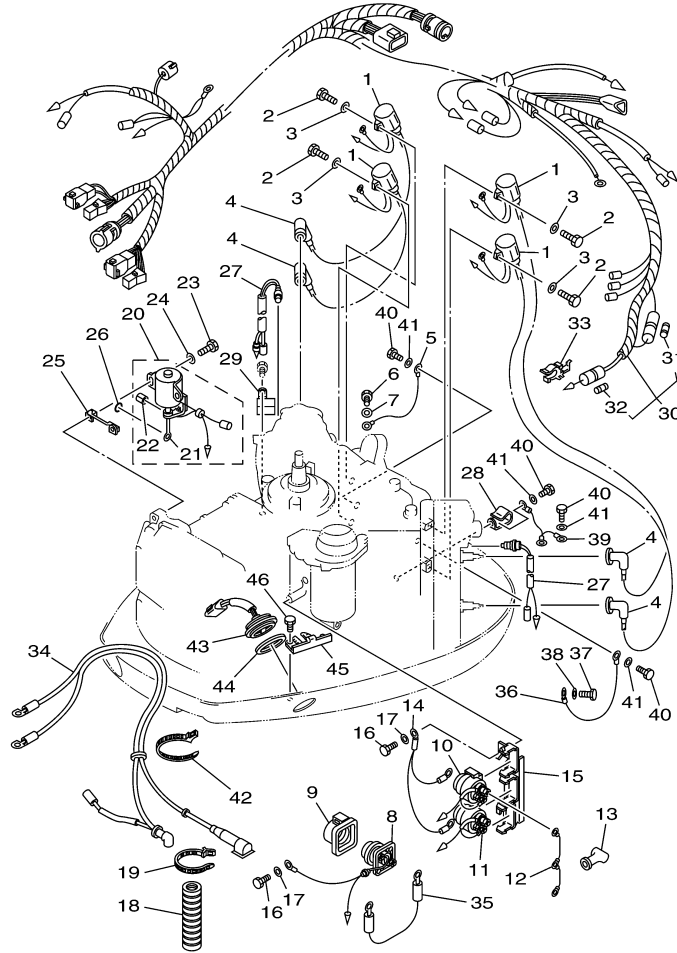

115TXR 0405 / ELECTRICAL 2

6N43110-C130

©2014 Yamaha Motor Corporation, U.S.A. All rights reserved.

Part List

115TXR 0405 / ELECTRICAL 2

REF - NO	PART NUMBER	PART NAME	QUANTITY	REMARKS
1	6R3-85570-01-00	IGNITION COIL ASSY	4	
2	97095-06020-00	BOLT	4	
3	92995-06600-00	WASHER	4	
4	6G1-82370-21-00	PLUG CAP ASSY	4	
5	662-82519-00-00	WIRE, EARTH LEAD	1	
6	97095-06012-00	BOLT	1	
7	92995-06600-00	WASHER	1	
8	61A-81941-00-00	STARTER RELAY ASSY	1	
9	689-81952-10-00	HOLDER, RELAY	1	
10	6E5-81950-00-00	RELAY ASSY	1	
11	6E5-8195A-00-00	RELAY ASSY	1	
12	6G5-87149-10-00	CONNECTOR	1	
13	6G5-82119-00-00	COVER, LEAD WIRE	2	
14	6E5-82116-00-00	WIRE, MINUS LEAD	1	
15	6E5-81948-22-00	BRACKET	1	
16	97095-06016-00	BOLT	2	
17	92995-06600-00	WASHER	2	
18	6N7-83557-00-00	TUBE (I.DIA:22MM)	1	
19	90465-13M18-00	CLAMP	1	
20	6N7-86110-00-00	SOLENOID	1	
21	6N7-86116-00-00	.WIRE, PULL	1	
22	91609-30010-00	.PIN, SPRING	1	
23	97095-06030-00	BOLT	2	
24	92995-06600-00	WASHER	2	
25	6N7-86112-00-00	STAY, SOLENOID	1	
26	93210-03261-00	O-RING	1	
27	688-82560-10-00	THERMO SWITCH ASSY	2	
28	90465-05M87-00	CLAMP	1	
29	90465-08M89-00	CLAMP	1	
30	6N7-82590-40-00	WIRE HARNESS ASSY	1	
31	663-82151-00-00	.FUSE (12V-20A)	1	
32	705-82151-00-00	.FUSE (30A)	1	
33	6G5-82152-00-00	HOLDER, FUSE	2	
34	6R3-82105-J1-00	BATTERY CABLE	1	
35	6E5-82117-01-00	WIRE, LEAD	1	
36	6R3-82519-00-00	WIRE, EARTH LEAD	1	
37	97095-06012-00	BOLT	1	
38	92995-06600-00	WASHER	1	
39	6E5-82531-10-00	WIRE, LEAD	1	
40	97095-06012-00	BOLT	4	
41	92995-06600-00	WASHER	4	
42	90465-13M18-00	CLAMP	1	
43	6R3-82563-00-00	TRIM & TILT SWITCH ASSY	1	
44	6E5-82587-00-00	GASKET	1	
45	6R3-83614-00-00	BRACKET	1	
46	97095-06012-00	BOLT	2