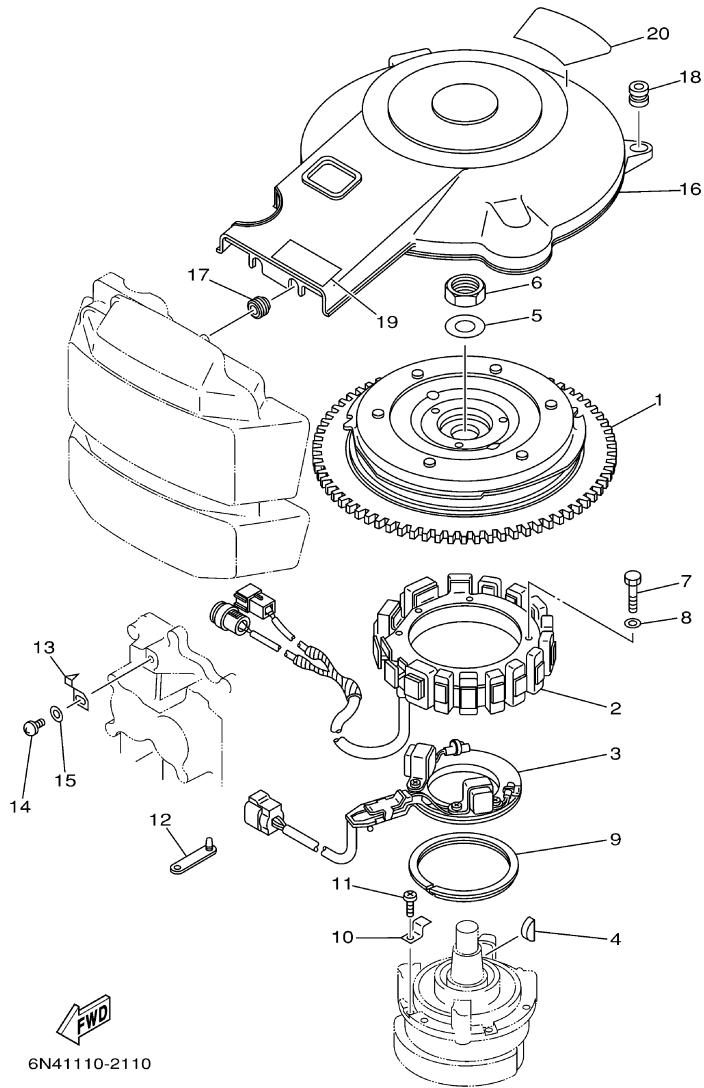

115TXR 0405 / GENERATOR

©2014 Yamaha Motor Corporation, U.S.A. All rights reserved.

Part List

115TXR 0405 / GENERATOR

REF - NO	PART NUMBER	PART NAME	QUANTITY	REMARKS
1	6N7-85550-01-00	ROTOR ASSY	1	
2	6N7-85510-00-00	STATOR ASSY	1	
3	6N7-85580-10-00	COIL, PULSER	1	
4	90280-05015-00	KEY, WOODRUFF	1	
5	90201-21M18-00	WASHER, PLATE	1	
6	90170-20137-00	NUT	1	
7	97013-06065-00	BOLT	4	
8	92903-06600-00	WASHER, PLATE	4	
9	688-41611-00-00	RETAINER, MAGNETO BASE	1	
10	688-41612-00-00	RETAINER, MAGNETO BASE	4	
11	97880-06018-00	SCREW, PAN HEAD	4	
12	90464-12M00-00	CLAMP	1	
13	6E5-81332-00-00	PLATE, TIMING	1	
14	97885-06010-00	SCREW, PAN HEAD	1	
15	92995-06600-00	WASHER	1	
16	6N7-81337-00-00	COVER, FLYWHEEL	1	
17	90480-12M11-00	GROMMET	2	
18	663-82317-01-00	DAMPER, IGNITION COIL	2	
19	6A1-83625-41-00	MARK 5	1	
20	6E5-14488-00-00	LABEL, CAUTION	1