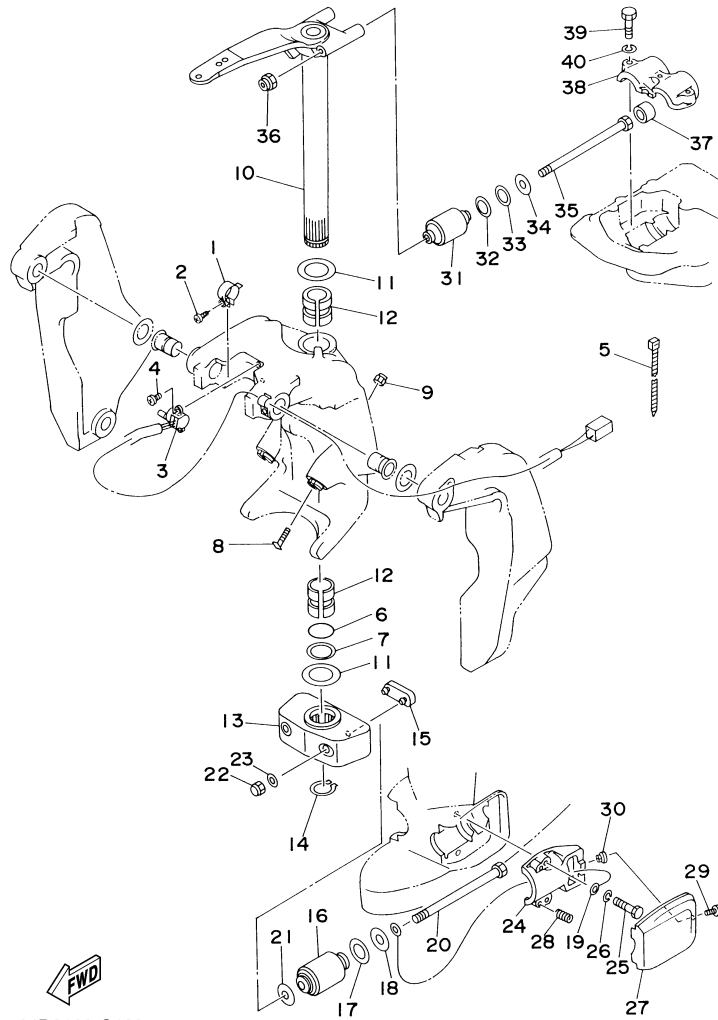

115TXR 0405 / BRACKET 2

©2014 Yamaha Motor Corporation, U.S.A. All rights reserved.

Part List

115TXR 0405 / BRACKET 2

REF - NO	PART NUMBER	PART NAME	QUANTITY	REMARKS
1	64E-43139-02-00	CAM, TRIM SENDER	1	
2	97780-60525-00	SCREW, TAPPING	1	
3	67H-83672-00-00	TRIM SENDER	1	
4	97885-06016-00	SCREW, PAN HEAD	2	
5	90465-11M10-00	CLAMP	3	
6	93210-37MH7-00	O-RING	1	
7	90202-40M47-00	WASHER, PLATE	1	
8	61A-43376-00-00	BOLT, THRUST RECEIVER	2	
9	95780-10300-00	NUT, FLANGE	2	
10	6E5-42510-B1-8D	STEERING BRACKET ASSY	1	UR X (25.3")
10	6E5-42510-A1-8D	STEERING BRACKET ASSY	1	UR L (20.3")
11	90201-38M60-00	WASHER, PLATE	2	
12	90386-38M32-00	BUSH	2	
13	6G5-44551-01-8D	HOUSING, LOWER MOUNT RUBBER	1	
14	93410-37M04-00	CIRCLIP	1	
15	6E5-44575-00-00	DAMPER, LOWER MOUNT RUBBER	1	
16	6E5-44555-00-94	MOUNT DAMPER, LOWER SIDE	2	
17	90202-32M19-00	WASHER, PLATE	2	
18	90201-16M55-00	WASHER, PLATE	2	
19	6E5-82149-00-00	WIRE, LEAD 3	1	
20	90109-14M34-00	BOLT	2	
21	90201-15M58-00	WASHER, PLATE	2	
22	95380-14800-00	NUT	2	
23	92995-14600-00	WASHER	2	
24	6E5-44552-01-94	HOUSING, LOWER MOUNT RUBBER	2	
25	97095-10045-00	BOLT	4	
26	92995-10100-00	WASHER	4	
27	6E5-44553-01-8D	COVER, LOWER MOUNT	2	
28	90501-16M28-00	SPRING, COMPRESSION	4	
29	97885-06016-00	SCREW, PAN HEAD	2	
30	90179-06066-00	NUT	2	
31	6E5-44514-00-94	MOUNT DAMPER, UPPER SIDE	2	
32	90201-26M57-00	WASHER, PLATE	2	
33	90202-26M18-00	WASHER, PLATE	2	
34	90201-14M56-00	WASHER, PLATE	2	
35	90109-12007-00	BOLT	2	
36	90185-12M12-00	NUT, SELF-LOCKING	2	
37	663-44575-00-00	DAMPER, LOWER MOUNT RUBBER	2	
38	6E5-44511-00-5B	COVER, UPPER MOUNT	1	
39	97095-10045-00	BOLT	3	
40	92995-10100-00	WASHER	3