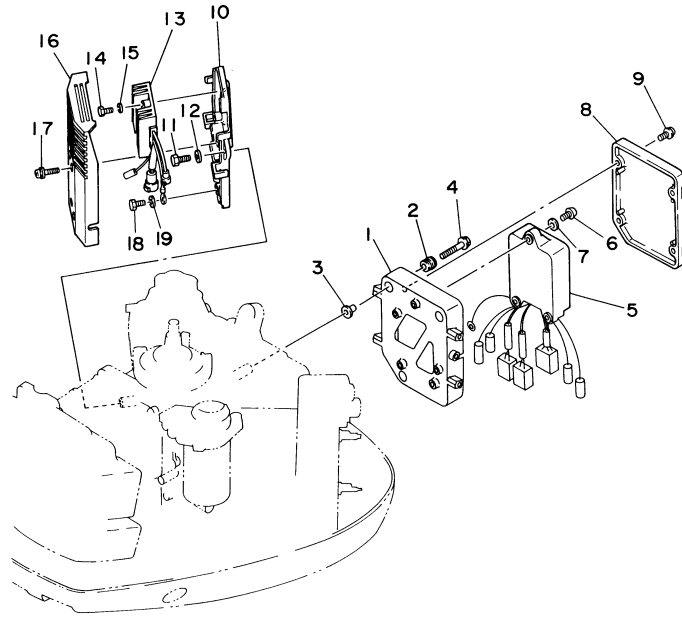

115TXR 0405 / ELECTRICAL 1

6N60010-4110

Part List

115TXR 0405 / ELECTRICAL 1

REF - NO	PART NUMBER	PART NAME	QUANTITY	REMARKS
1	6N7-85542-01-1S	BRACKET	1	
2	6A0-82317-00-00	DAMPER, IGNITION COIL	3	
3	90387-06119-00	COLLAR	3	
4	90119-06M59-00	BOLT, WITH WASHER	3	
5	6N7-85540-01-00	C.D.I. UNIT ASSY	1	
6	97880-06020-00	SCREW, PAN HEAD	3	
7	92990-06600-00	WASHER, PLATE	3	
8	6N7-85537-00-00	COVER	1	
9	90159-06M11-00	SCREW, WITH WASHER	4	
10	6N7-81948-00-94	BRACKET	1	
11	97013-06016-00	BOLT	3	
12	92903-06600-00	WASHER, PLATE	3	
13	6R3-81960-00-00	RECTIFIER & REGULATOR ASSY	1	
14	97013-06025-00	BOLT	2	
15	92903-06600-00	WASHER, PLATE	2	
16	6R3-81942-00-00	COVER	1	
17	90159-06M08-00	SCREW, WITH WASHER	4	
18	97095-06012-00	BOLT	1	
19	92995-06600-00	WASHER	1	

Part Notes

115TXR 0405 / ELECTRICAL 1

PART NUMBER	NOTE TEXT
92990-06600-00	OEM: This part number is among the Top 100 Most Popular Marine Maintenance Parts as of March 2014.

©2014 Yamaha Motor Corporation, U.S.A. All rights reserved.