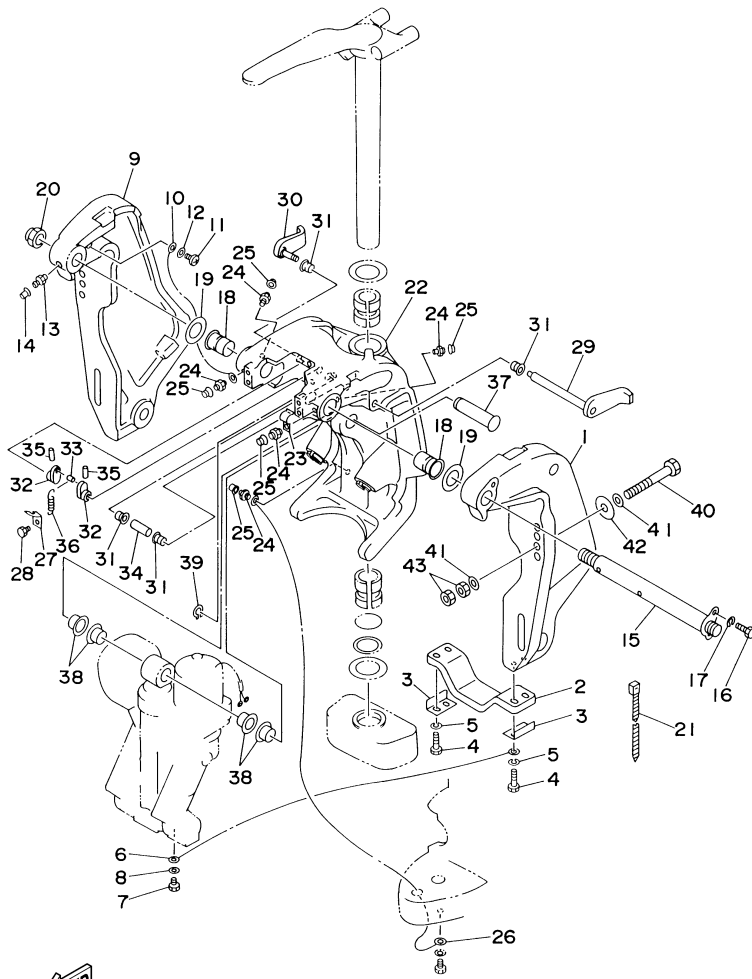

115TXR 0405 / BRACKET 1

6N60010-7160

©2014 Yamaha Motor Corporation, U.S.A. All rights reserved.

Part List

115TXR 0405 / BRACKET 1

REF - NO	PART NUMBER	PART NAME	QUANTITY	REMARKS
1	64E-43111-02-8D	BRACKET, CLAMP 1	1	
2	6G5-45251-02-00	ANODE	1	
3	6G5-44526-00-00	PLATE	2	
4	97095-06030-00	BOLT	4	
5	92995-06100-00	WASHER, SPRING	4	
6	6E5-82148-00-00	WIRE, LEAD 4	1	
7	97095-06010-00	BOLT	1	
8	92995-06600-00	WASHER	1	
9	64E-43112-02-8D	BRACKET, CLAMP 2	1	
10	6E5-82148-00-00	WIRE, LEAD 4	1	
11	97880-06012-00	SCREW, PAN HEAD	1	
12	92990-06600-00	WASHER, PLATE	1	
13	93700-06M03-00	NIPPLE, GREASE	1	
14	663-45119-00-00	CAP, GREASE NIPPLE	1	AP
15	64E-43131-01-00	BOLT, CLAMP BRACKET	1	
16	97095-08020-00	BOLT	1	
17	92995-08100-00	WASHER	1	
18	90386-25M31-00	BUSH	2	
19	90201-26M59-00	WASHER, PLATE	2	
20	90185-22M11-00	NUT, SELF-LOCKING	1	
21	90465-11M10-00	CLAMP	1	
22	64E-43311-20-8D	BRACKET, SWIVEL 1	1	UR X (25.3")
22	64E-43311-10-8D	BRACKET, SWIVEL 1	1	UR L (20.3")
23	90465-08M63-00	CLAMP	1	
24	93700-06M03-00	NIPPLE, GREASE	5	
25	663-45119-00-00	CAP, GREASE NIPPLE	5	AP
26	6E5-82147-20-00	WIRE, LEAD 5	1	UR X (25.3")
26	6E5-82147-00-00	WIRE, LEAD 5	1	UR L (20.3")
27	6G5-43144-00-00	HOOK, SPRING	1	
28	97095-06010-00	BOLT	1	
29	6G5-43181-02-00	LEVER, TILT STOP 1	1	
30	6G5-43185-02-00	LEVER, TILT STOP 2	1	
31	90386-10M16-00	BUSH	4	
32	6G5-43148-00-00	COLLAR, DISTANCE	2	
33	90249-06M19-00	PIN	1	
34	90387-10M05-00	COLLAR	1	
35	91690-30020-00	PIN, SPRING	2	
36	90506-14M24-00	SPRING, TENSION	1	
37	64E-43126-00-00	PIN, UPPER SHOCK MOUNT	1	
38	90386-22M98-00	BUSH	4	
39	93410-22M11-00	CIRCLIP	1	
40	90101-12M77-00	BOLT (L:150MM)	2	UR
40	90101-12M05-00	BOLT (L:130MM)	4	UR
41	90201-13M01-00	WASHER, PLATE	8	
42	90201-12M05-00	WASHER, PLATE	4	
43	95380-12600-00	NUT	8	

Part Notes

115TXR 0405 / BRACKET 1

PART NUMBER	NOTE TEXT
6G5-45251-02-00	OEM: This part number is among the Top 100 Most Popular Marine Maintenance Parts as of March 2014.
92990-06600-00	OEM: This part number is among the Top 100 Most Popular Marine Maintenance Parts as of March 2014.