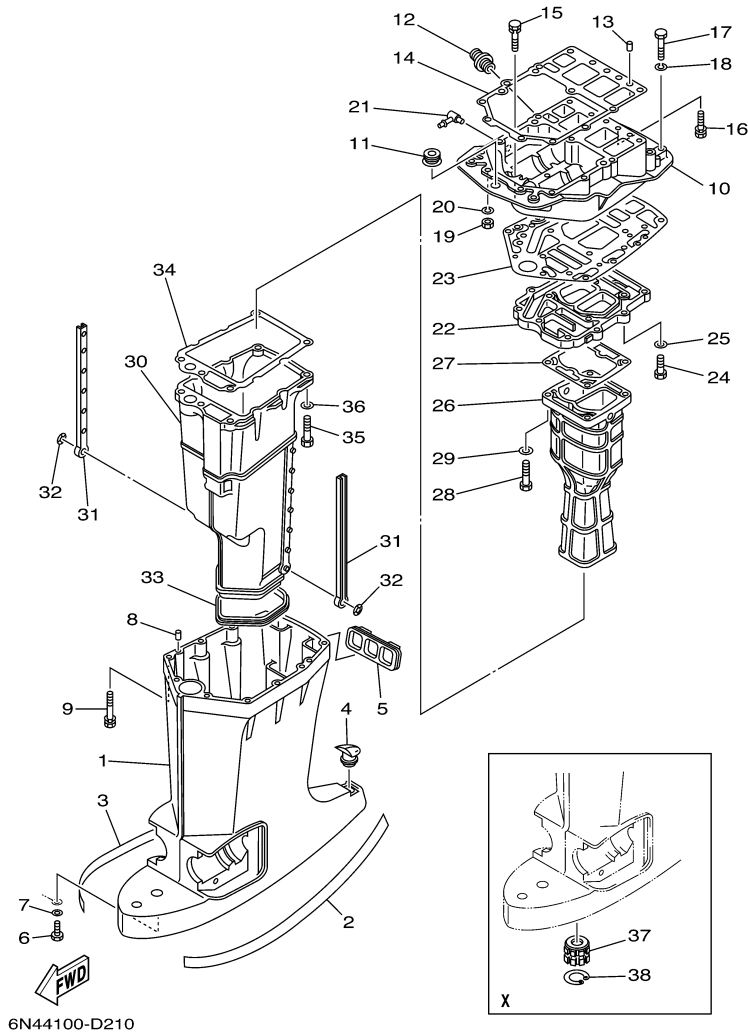

115TXR 0405 / UPPER CASING

©2014 Yamaha Motor Corporation, U.S.A. All rights reserved.

Part List

115TXR 0405 / UPPER CASING

REF - NO	PART NUMBER	PART NAME	QUANTITY	REMARKS
1	6E5-45111-23-8D	CASING, UPPER	1	UR X (25.3")
1	6E5-45111-02-8D	CASING, UPPER	1	UR L (20.3")
2	6R3-42791-41-00	MARK 1	1	
3	6R3-42792-41-00	MARK 2	1	
4	6E5-45155-00-00	CAP	1	
5	6E5-42769-00-00	SEAL, RUBBER	1	
6	97095-06010-00	BOLT	1	
7	92995-06600-00	WASHER	1	
8	93608-12M05-00	PIN, DOWEL	2	
9	90119-08078-00	BOLT, WITH WASHER	6	
10	6G5-41137-11-94	GUIDE, EXHAUST	1	FLUSHING KIT
11	6E5-42724-00-00	GROMMET	1	
12	6G5-12581-00-00	JOINT, HOSE 1	1	
13	93608-12M05-00	PIN, DOWEL	2	
14	6G5-45113-A1-00	.GASKET, UPPER CASING	1	
15	90119-08M79-00	BOLT, WITH WASHER	2	
16	90119-08077-00	BOLT, WITH WASHER	4	
17	97095-08045-00	.BOLT	2	
18	92995-08100-00	WASHER	2	
19	95380-08700-00	NUT	2	
20	92995-08100-00	WASHER	2	
21	6H1-11372-00-00	.NIPPLE, HOSE	1	FLUSHING KIT
22	6G5-41131-01-5B	MANIFOLD, EXT. 1	1	
23	6G5-45114-A1-00	.GASKET, UPPER CASING	1	
24	97095-08030-00	BOLT	4	
25	92995-08600-00	WASHER	4	
26	6E5-41132-10-5B	MANIFOLD, EXHAUST	1	
27	6E5-41134-A0-00	.GASKET, EXHAUST MANIFOLD	1	
28	97095-08045-00	.BOLT	4	
29	92995-08600-00	WASHER	4	
30	6E5-14711-01-5B	MUFFLER 1	1	
31	6E5-14737-00-00	DAMPER, MUFFLER	2	
32	90183-05M02-00	NUT, SPRING	2	
33	6E5-45123-00-00	.GASKET, MUFFLER	1	
34	6E5-41135-A0-00	.GASKET, EXHAUST MANIFOLD	1	
35	97095-08045-00	.BOLT	5	
36	92995-08600-00	WASHER	5	
37	6E5-45318-00-00	BUSHING, DRIVE SHAFT	1	X (25.3")
38	93420-36M01-00	CIRCLIP	1	X (25.3")