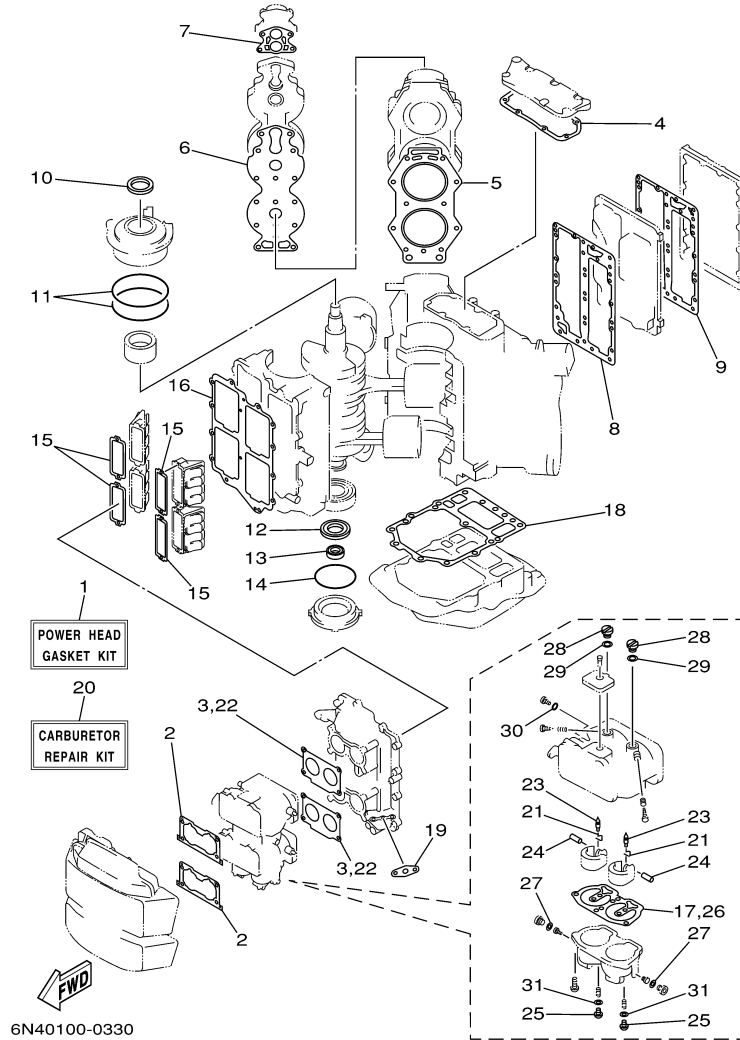

115TXR 0405 / REPAIR KIT 1

©2014 Yamaha Motor Corporation, U.S.A. All rights reserved.

Part List

115TXR 0405 / REPAIR KIT 1

REF - NO	PART NUMBER	PART NAME	QUANTITY	REMARKS
1	6N6-W0001-A5-00	POWER HEAD GASKET KIT	1	
2	6K7-14483-00-00	.GASKET	2	
3	6E5-14198-A2-00	.GASKET	2	
4	6E5-11381-A2-00	.GASKET 1	1	
5	6E5-11181-A1-00	.GASKET, CYLINDER HEAD 1	2	
6	6E5-11193-A0-00	.GASKET, HEAD COVER 1	2	
7	688-12414-A1-00	.GASKET, COVER	2	
8	6E5-41112-A1-00	.GASKET, EXHAUST INNER COVER	1	
9	6E5-41114-A0-00	.GASKET, EXHAUST OUTER COVER	1	
10	93102-40M14-00	.OIL SEAL	1	
11	93211-04001-00	.O-RING	2	
12	93102-35M13-00	.OIL SEAL	1	
13	93101-22M15-00	.OIL SEAL	1	
14	93210-74M35-00	.O-RING	1	
15	6E5-13621-A1-00	.GASKET, VALVE SEAT	4	
16	6E5-13645-A1-00	.GASKET, MANIFOLD 1	1	
17	64D-14384-01-00	.GASKET, FLOAT CHAMBER	2	
18	6G5-45113-A1-00	.GASKET, UPPER CASING	1	
19	650-24431-A0-00	.GASKET, FUEL PUMP 1	1	
20	6N6-W0093-09-00	CARBURETOR REPAIR KIT	1	
21	6E5-14159-00-00	.CLIP	2	
22	6E5-14198-A2-00	.GASKET	1	
23	6E5-14546-00-00	.VALVE, NEEDLE	2	
24	6E5-14386-02-00	.PIN, FLOAT	2	
25	64D-14394-00-00	.VALVE, DRAIN	2	
26	64D-14384-01-00	.GASKET, FLOAT CHAMBER	1	
27	6E5-14398-00-00	.GASKET	2	
28	6E5-14328-01-00	.PLUG	2	
29	6E5-14979-00-00	.GASKET	2	
30	6J8-14995-00-00	.GASKET	1	
31	61U-14959-00-00	.GASKET	2	

Part Notes

115TXR 0405 / REPAIR KIT 1

PART NUMBER	NOTE TEXT
688-12414-A1-00	OEM: This part number is among the Top 100 Most Popular Marine Maintenance Parts as of March 2014.
650-24431-A0-00	OEM: This part number is among the Top 100 Most Popular Marine Maintenance Parts as of March 2014.

©2014 Yamaha Motor Corporation, U.S.A. All rights reserved.