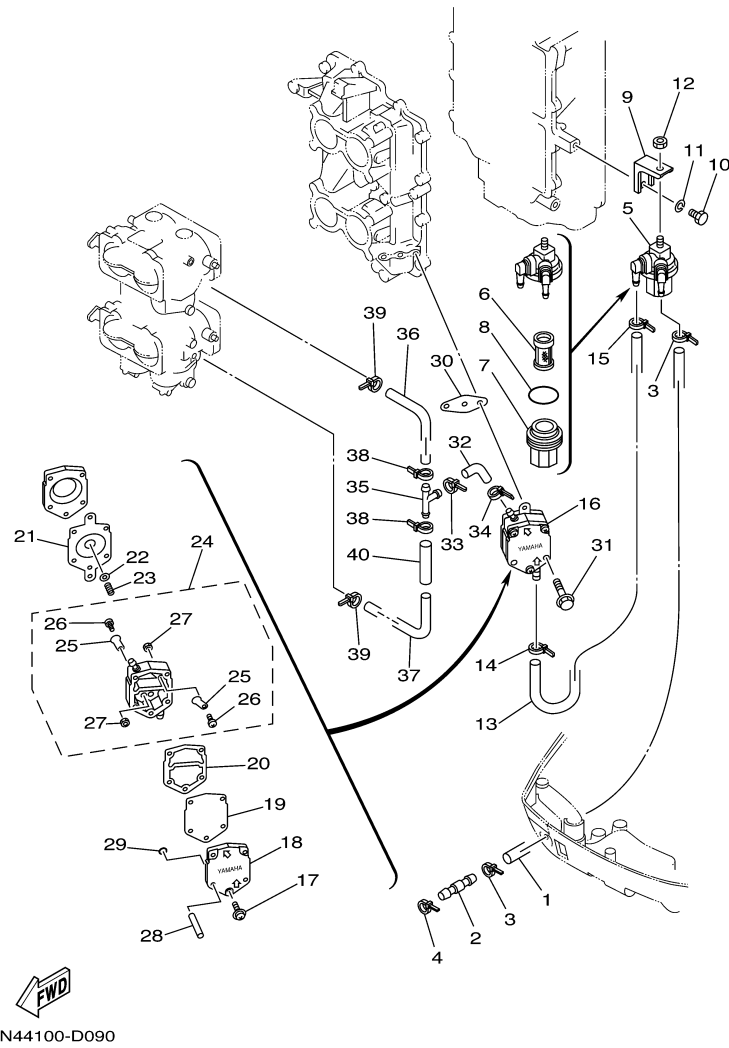

115TXR 0405 / FUEL

©2014 Yamaha Motor Corporation, U.S.A. All rights reserved.

Part List

115TXR 0405 / FUEL

REF - NO	PART NUMBER	PART NAME	QUANTITY	REMARKS
1	6R3-24313-20-00	PIPE 3 (L2820)	1	
2	6R3-24377-10-00	PIPE, JOINT 2	1	
3	90465-11M10-00	CLAMP	2	
4	90465-11M10-00	CLAMP	1	
5	6R3-24560-00-00	FILTER ASSY	1	
6	6R3-24563-00-00	.ELEMENT, FILTER	1	
7	61N-24521-00-00	.CUP, FILTER	1	
8	93210-32738-00	.O-RING	1	
9	6E5-24566-00-00	BRACKET, FILTER	1	
10	97013-06014-00	BOLT	1	
11	92903-06100-00	WASHER, SPRING	1	
12	95380-08600-00	NUT	1	
13	6E5-24314-00-00	PIPE 4	1	
14	90465-11M10-00	CLAMP	1	
15	90465-11M10-00	CLAMP	1	
16	6E5-24410-04-00	FUEL PUMP ASSY	1	
17	6E5-24444-01-00	.SCREW	3	
18	6E5-24413-01-00	.BODY 2	1	
19	6E5-24471-01-00	.DIAPHRAGM	1	
20	6E5-24435-01-00	.GASKET, BODY 2	1	
21	6E5-24411-01-00	.DIAPHRAGM	1	
22	648-24424-00-00	.SEAT, SPRING	1	
23	6E5-24423-00-00	.SPRING, DIAPHRAGM	1	
24	6E5-24412-11-00	.BODY 1	1	
25	6A0-24421-01-00	..VALVE, CHECK	4	
26	6A0-14325-00-00	..SCREW, PAN HEAD	4	
27	95380-03600-00	..NUT	4	
28	6E5-24492-00-00	..BUSH, FUEL PUMP	2	
29	6E5-24486-00-00	.O-RING	2	
30	650-24431-A0-00	GASKET, FUEL PUMP 1	1	
31	97595-06550-00	BOLT, WITH WASHER	2	
32	6G5-24316-10-00	PIPE 6	1	
33	90465-11M10-00	CLAMP	1	
34	90465-11M10-00	CLAMP	1	
35	6E5-24376-10-00	PIPE, JOINT 1	1	
36	6G5-24318-10-00	PIPE, OVERFLOW	1	
37	6G5-24319-10-00	PIPE, OIL	1	
38	90465-11M10-00	CLAMP	2	
39	90465-11M10-00	CLAMP	2	
40	90446-15M07-00	HOSE (L60)	1	

Part Notes

115TXR 0405 / FUEL

PART NUMBER	NOTE TEXT
650-24431-A0-00	OEM: This part number is among the Top 100 Most Popular Marine Maintenance Parts as of March 2014.

©2014 Yamaha Motor Corporation, U.S.A. All rights reserved.