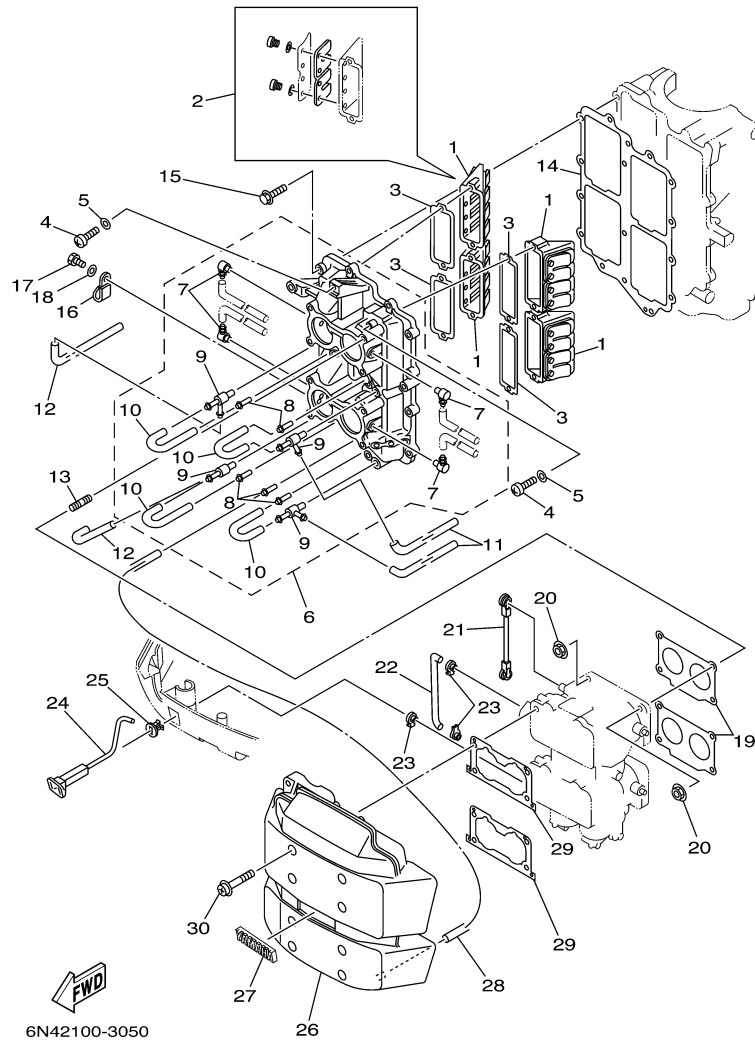

115TXR 0405 / INTAKE

©2014 Yamaha Motor Corporation, U.S.A. All rights reserved.

Part List

115TXR 0405 / INTAKE

REF - NO	PART NUMBER	PART NAME	QUANTITY	REMARKS
1	6E5-13610-00-00	REED VALVE ASSY	4	
2	6E5-W0004-00-00	.REED SET	1	
3	6E5-13621-A1-00	.GASKET, VALVE SEAT	4	
4	97880-05025-00	SCREW, PAN HEAD	8	
5	92990-05600-00	WASHER, PLATE	8	
6	6E5-13641-11-1S	MANIFOLD 1	1	
7	6E5-13552-01-00	.NOZZLE	4	
8	624-14485-00-00	.PIPE, JOINT	5	
9	6E5-11370-01-00	.CHECK VALVE ASSY	4	
10	90445-07M28-00	.HOSE (L70)	4	
11	90445-07M24-00	HOSE (L240)	2	
12	90445-07M46-00	HOSE (L360)	2	
13	90116-06M30-00	BOLT, STUD	8	
14	6E5-13645-A1-00	GASKET, MANIFOLD 1	1	
15	90119-06MA3-00	BOLT, WITH WASHER	12	
16	90465-06M86-00	.CLAMP	1	
17	97095-06012-00	BOLT	1	
18	92995-06600-00	WASHER	1	
19	6E5-14198-A2-00	.GASKET	2	
20	90179-06M28-00	NUT	8	
21	6E5-41217-01-00	ROD, ACCEL. LEVER	1	
22	6E5-41256-01-00	ROD, CHOKE 1	1	
23	661-41262-02-00	JOINT, CHOKE LEVER	3	
24	6N7-41271-00-00	KNOB, CHOKE	1	
25	689-41273-00-00	GROMMET	1	
26	6N7-14440-01-00	SILENCER ASSY, INTAKE	1	
27	6E5-1441K-00-00	EMBLEM	1	
28	90445-07258-00	HOSE (L200)	1	
29	6K7-14483-00-00	GASKET	2	
30	90159-06M14-00	SCREW, WITH WASHER	8