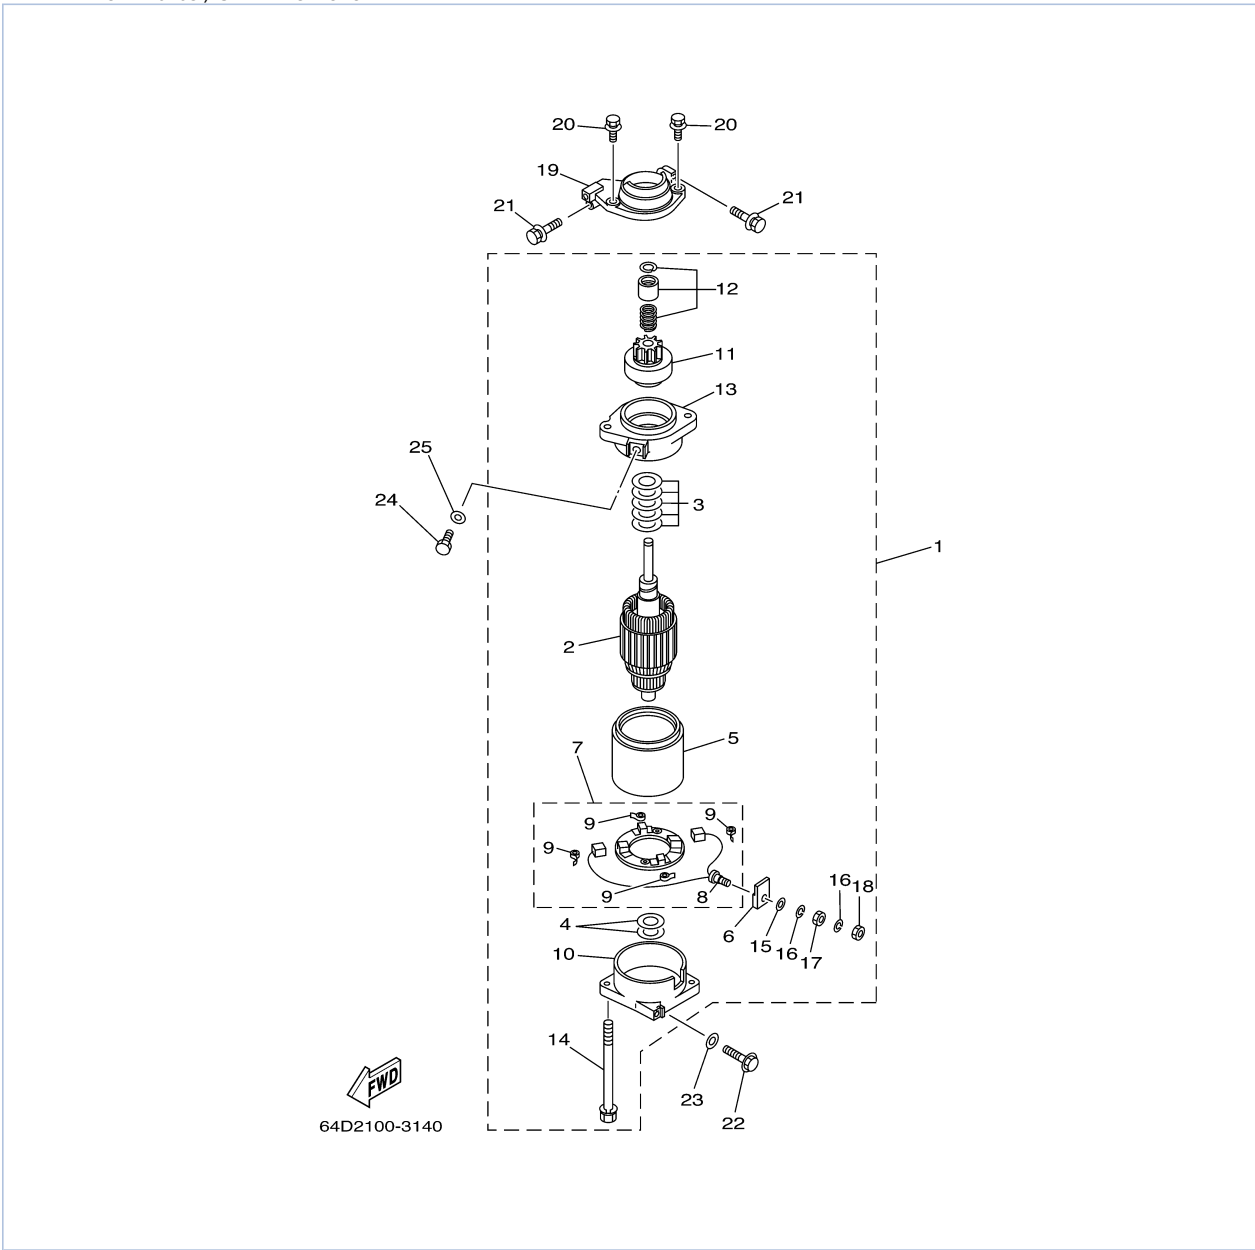

115TXR 0405 / STARTING MOTOR

64D2100-3140

©2014 Yamaha Motor Corporation, U.S.A. All rights reserved.

Part List

115TXR 0405 / STARTING MOTOR

REF - NO	PART NUMBER	PART NAME	QUANTITY	REMARKS
1	6N7-81800-10-00	STARTING MOTOR ASSY	1	
2	6N7-81850-10-00	.ARMATURE ASSY	1	
3	61A-81809-00-00	.WASHER KIT	1	
4	61A-81824-00-00	.WASHER 2	2	
5	6N7-81810-00-00	.STATOR ASSY	1	
6	6K7-8182G-10-00	.BUSH, TERMINAL	1	
7	6N7-81840-00-00	.BRUSH HOLDER ASSY	1	
8	6N7-81801-00-00	..BRUSH SET	1	
9	6N7-81813-00-00	..SPRING, BRUSH	4	
10	6N7-81820-10-00	.REAR BRACKET ASSY	1	
11	6N7-81807-00-00	.GEAR ASSY, STARTING MOTOR	1	
12	6N7-81857-00-00	.RETAINER	1	
13	6N7-81830-00-00	.FRONT BRACKET ASSY	1	
14	6K7-81826-10-00	.BOLT	2	
15	6E5-8182E-10-00	.WASHER	1	
16	6E5-8182F-10-00	.WASHER	2	
17	6E5-8182A-10-00	.NUT	1	
18	6E5-8182K-10-00	.NUT	1	
19	6R3-81822-00-94	BRACKET, STARTING MOTOR	1	
20	90119-08M76-00	BOLT, WITH WASHER	2	
21	90119-08M77-00	BOLT, WITH WASHER	2	
22	90119-08M57-00	BOLT, WITH WASHER	1	
23	92990-08600-00	..WASHER, PLATE	1	
24	97095-08016-00	BOLT	1	
25	92995-08600-00	WASHER	1