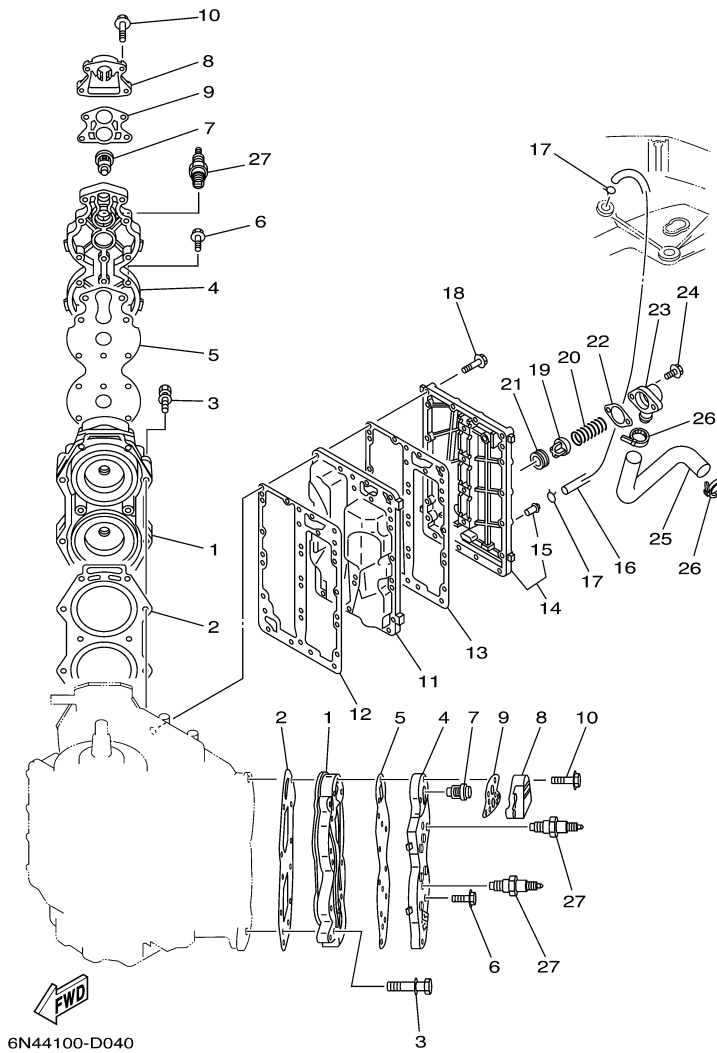

115TXR 0405 / CYLINDER CRANKCASE 2

©2014 Yamaha Motor Corporation, U.S.A. All rights reserved.

Part List

115TXR 0405 / CYLINDER CRANKCASE 2

REF - NO	PART NUMBER	PART NAME	QUANTITY	REMARKS
1	6E5-11111-10-1S	HEAD, CYLINDER 1	2	
2	6E5-11181-A1-00	.GASKET, CYLINDER HEAD 1	2	
3	90119-08MA8-00	BOLT, WITH WASHER	20	
4	6E5-11191-01-1S	COVER, CYLINDER HEAD 1	2	
5	6E5-11193-A0-00	.GASKET, HEAD COVER 1	2	
6	90119-06MA4-00	BOLT, WITH WASHER	24	
7	6E5-12411-30-00	THERMOSTAT	2	
8	6G5-12413-00-1S	COVER, THERMOSTAT	2	
9	688-12414-A1-00	.GASKET, COVER	2	
10	90119-06MA6-00	BOLT, WITH WASHER	8	
11	6E5-41111-00-1S	INNER COVER, EXHAUST	1	
12	6E5-41112-A1-00	GASKET, EXHAUST INNER COVER	1	
13	6E5-41114-A0-00	.GASKET, EXHAUST OUTER COVER	1	
14	6N7-41113-00-1S	OUTER COVER, EXHAUST	1	
15	650-24378-00-00	.PIPE, JOINT 4	1	
16	6E5-24312-00-00	PIPE 2	1	
17	90467-08004-00	CLIP	2	
18	90119-06MA5-00	BOLT, WITH WASHER	23	
19	60H-12416-00-00	VALVE, PRESSURE CONTROL	1	
20	90501-16M11-00	SPRING, COMPRESSION	1	
21	90480-20M05-00	GROMMET	1	
22	6G5-11382-A1-00	.GASKET 2	1	
23	6G5-11372-00-1S	COVER, BYPASS 2	1	
24	90119-06MA2-00	BOLT, WITH WASHER	2	
25	6E5-12576-00-00	HOSE 1	1	
26	90465-13M18-00	CLAMP	2	
27	NGK-BR8HS-10-00	PLUG, SPARK (NGK BR8HS- 10)	4	

Part Notes

115TXR 0405 / CYLINDER CRANKCASE 2

PART NUMBER		NOTE TEXT
6E5-12411-30-00		OEM: This part number is among the Top 100 Most Popular Marine Maintenance Parts as of March 2014.
688-12414-A1-00		OEM: This part number is among the Top 100 Most Popular Marine Maintenance Parts as of March 2014.
90480-20M05-00		OEM: This part number is among the Top 100 Most Popular Marine Maintenance Parts as of March 2014.

©2014 Yamaha Motor Corporation, U.S.A. All rights reserved.