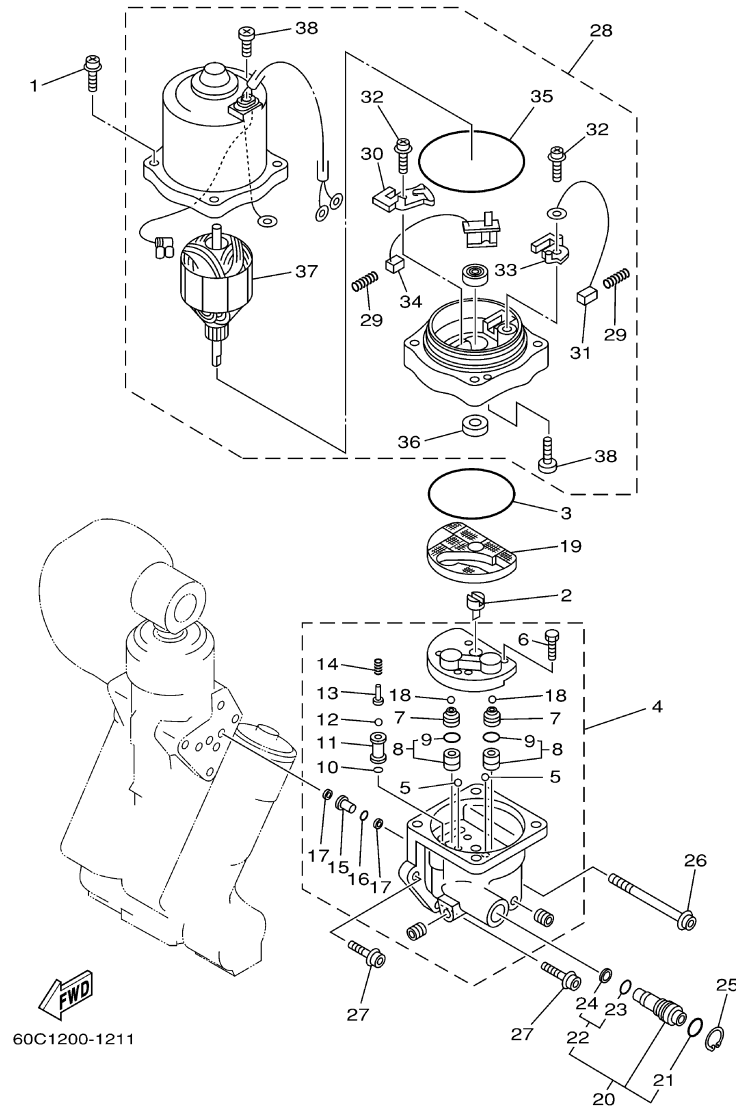

115TXR 0405 / POWER TRIM TILT ASSY 2

©2014 Yamaha Motor Corporation, U.S.A. All rights reserved.

Part List

115TXR 0405 / POWER TRIM TILT ASSY 2

REF - NO	PART NUMBER	PART NAME	QUANTITY	REMARKS
1	64E-4388E-10-00	BOLT ,SCREW (L:14MM)	4	
2	64E-43831-00-00	CONNECTOR, SHAFT	1	
3	64E-43868-00-00	O-RING	1	
4	64E-43830-00-00	GEAR PUMP ASSY	1	
5	72X-43858-00-00	.BALL	2	
6	64E-43843-00-00	.SCREW, VALVE LOCK	4	
7	64E-43841-00-00	.PISTON, SHUTTLE	2	
8	64E-43802-00-00	.VALVE SUB ASSY	2	
9	6E5-43896-00-00	..O-RING	1	
10	6G5-43863-00-00	.O-RING	1	
11	64E-43851-00-00	.SEAT, RELIEF VALVE	1	
12	64E-43858-00-00	.BALL	1	
13	64E-43859-00-00	.PIN, VALVE SUPPORT	1	
14	64E-43855-00-00	.SPRING, UP RELIEF	1	
15	64E-43850-00-00	.VALVE SUB ASSY	1	
16	64E-43865-00-00	.O-RING	1	
17	64E-43816-00-00	.FILTER 1	2	
18	64E-43858-00-00	.BALL	2	
19	64E-43817-10-00	FILTER 2	1	
20	64E-43860-00-00	MANUAL VALVE SUB-ASSY	1	
21	72X-85075-L0-00	.O-RING	1	
22	64E-43827-00-00	.RING SET	1	
23	64E-4387A-00-00	..O-RING	1	
24	64E-43873-00-00	..RING, BACK UP	1	
25	64E-43875-00-00	RING, SNAP	1	
26	64E-43879-10-00	SCREW, WITH WASHER	1	
27	64E-43879-00-00	SCREW, WITH WASHER	2	
28	64E-43880-01-00	MOTOR ASSY	1	
29	6H1-4386K-10-00	.SPRING, BRUSH	2	
30	64E-4380J-00-00	.HOLDER, BRUSH	1	
31	64E-43891-00-00	.BRUSH 1	1	
32	97607-04310-00	..SCREW, WITH WASHER	2	
33	64E-4380F-00-00	.HOLDER, BRUSH 2	1	
34	64E-43892-00-00	.BREAKER COMP (BRUSH 2)	1	
35	6G5-43865-00-00	.O-RING	1	
36	93102-08M43-00	.OIL SEAL	1	
37	64E-43805-00-00	.ARMATURE ASSY	1	
38	64E-43843-10-00	.SCREW, VALVE LOCK	3