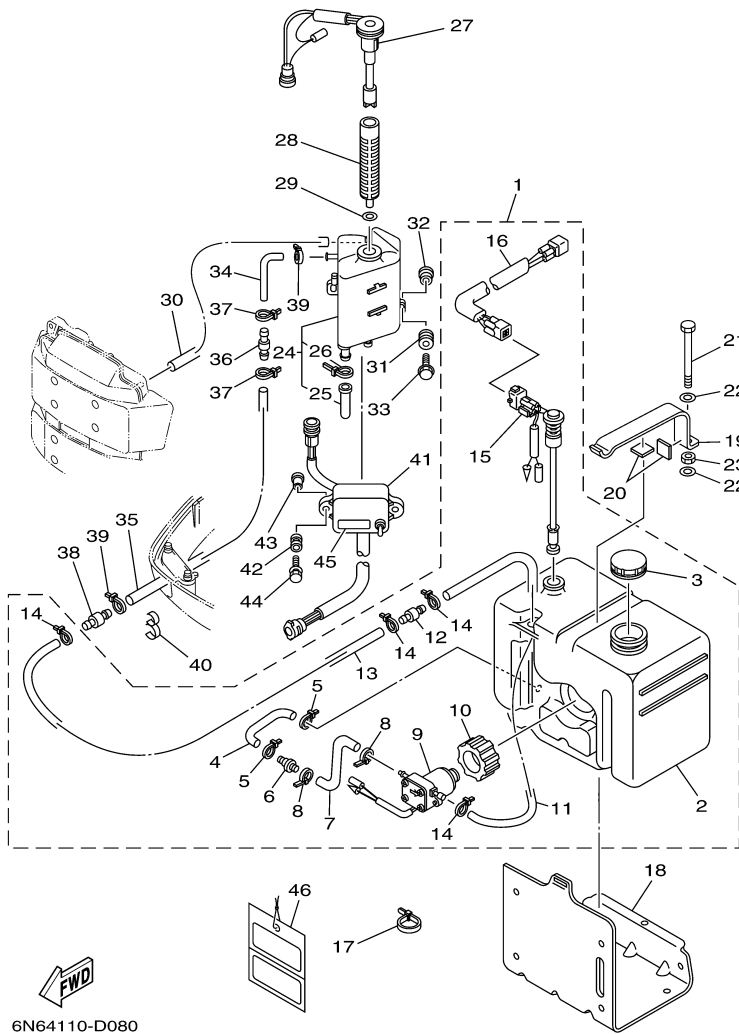

115TXR 0405 / OIL TANK

6N64110-D080

©2014 Yamaha Motor Corporation, U.S.A. All rights reserved.

Part List

115TXR 0405 / OIL TANK

REF - NO	PART NUMBER	PART NAME	QUANTITY	REMARKS
1	61A-21708-20-00	SUB OIL TANK ASSY	1	
2	6E5-21733-20-00	.SUB TANK, OIL (105L)	1	
3	6E5-21770-03-00	.OIL TANK CAP ASSY	1	
4	6E5-24322-00-00	.PIPE 11	1	
5	90465-11M10-00	.CLAMP	2	
6	646-24251-02-00	.STRAINER 1	1	
7	6E5-24319-01-00	.PIPE, OIL	1	
8	90465-11M10-00	.CLAMP	2	
9	6E5-81900-01-00	.OIL FEED PUMP ASSY	1	
10	6E5-81922-00-00	.GROMMET	1	
11	6E5-24321-01-00	.PIPE 10	1	
12	6E5-24379-00-00	.PIPE, JOINT 4	1	
13	90445-11M26-00	.HOSE (L6500)	1	
14	90465-11M10-00	.CLAMP	4	
15	6E5-85720-05-00	.OIL LEVEL GAUGE ASSY	1	
16	6R3-85721-80-00	.WIRE, LEAD (L=80M)	1	
17	90465-13M11-00	CLAMP	1	
18	6E5-21734-01-33	HOLDER, OIL SUB TANK	1	
19	6E5-21798-01-33	BRACKET, DAMPER	1	
20	6E5-21746-00-00	DAMPER	2	
21	97080-06100-00	BOLT	1	
22	92990-06600-00	.WASHER, PLATE	2	
23	95380-06600-00	.NUT, HEXAGON	1	
24	6E5-21750-05-00	OIL TANK ASSY	1	
25	6E5-13448-00-00	.CAP	1	
26	90465-13M11-00	.CLAMP	1	
27	6G7-85730-04-00	OIL LEVEL GAUGE ASSY	1	
28	6E5-13411-00-00	STRAINER, OIL	1	
29	6E5-13414-00-00	GASKET, STRAINER COVER	1	
30	90445-05M02-00	HOSE (L380)	1	
31	6A0-82317-00-00	DAMPER, IGNITION COIL	3	
32	90387-06119-00	COLLAR	3	
33	90119-06M65-00	BOLT, WITH WASHER	3	
34	64E-24323-00-00	PIPE 12	1	
35	90445-12207-00	HOSE (L2400)	1	
36	6E5-24379-00-00	PIPE, JOINT 4	1	
37	90465-11M10-00	CLAMP	2	
38	6E5-24379-00-00	PIPE, JOINT 4	1	
39	90465-11M10-00	CLAMP	2	
40	90464-13M34-00	CLAMP	1	
41	6N7-85740-00-00	CONTROL UNIT ASSY	1	
42	6A0-82317-00-00	DAMPER, IGNITION COIL	2	
43	90387-06119-00	COLLAR	2	
44	90119-06M65-00	BOLT, WITH WASHER	2	
45	6E5-85711-40-00	MARK, CAUTION	1	
46	61H-2819R-31-00	TAG, WARNING	1	

Part Notes

115TXR 0405 / OIL TANK

PART NUMBER	NOTE TEXT
646-24251-02-00	OEM: This part number is among the Top 100 Most Popular Marine Maintenance Parts as of March 2014.
6E5-81900-01-00	OEM: This part number is among the Top 100 Most Popular Marine Maintenance Parts as of March 2014.