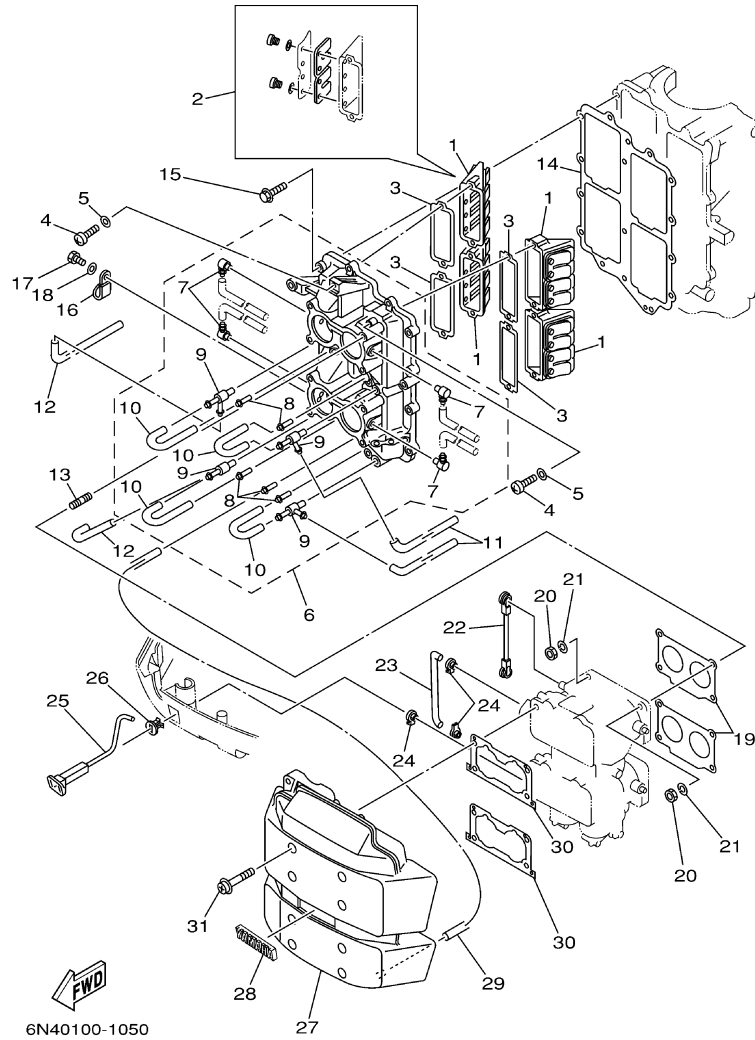

115TJRZ 2001 / INTAKE

©2014 Yamaha Motor Corporation, U.S.A. All rights reserved.

Part List

115TJRZ 2001 / INTAKE

REF - NO	PART NUMBER	PART NAME	QUANTITY	REMARKS
1	6E5-13610-00-00	REED VALVE ASSY	4	
2	6E5-W0004-00-00	.REED SET	1	
3	6E5-13621-A1-00	.GASKET, VALVE SEAT	4	
4	97880-05025-00	SCREW, PAN HEAD	8	
5	92990-05600-00	WASHER, PLATE	8	
6	6E5-13641-11-1S	MANIFOLD 1	1	
7	6E5-13552-00-00	.NOZZLE	4	
8	624-14485-00-00	.PIPE, JOINT	5	
9	6E5-11370-00-00	.CHECK VALVE ASSY	4	
10	90445-07M28-00	.HOSE (L70)	4	
11	90445-07M24-00	HOSE (L240)	2	
12	90445-07M46-00	HOSE (L360)	2	
13	90116-06M30-00	BOLT, STUD	8	
14	6E5-13645-A1-00	GASKET, MANIFOLD 1	1	
15	90119-06MA3-00	BOLT, WITH WASHER	12	
16	90465-06M86-00	.CLAMP	1	
17	97095-06012-00	BOLT	1	
18	92995-06600-00	WASHER	1	
19	6E5-14198-A2-00	.GASKET	2	
20	95380-06600-00	NUT, HEXAGON	8	
21	92995-06100-00	WASHER, SPRING	8	
22	6E5-41217-01-00	ROD, ACCEL. LEVER	1	
23	6E5-41256-01-00	ROD, CHOKE 1	1	
24	661-41262-02-00	JOINT, CHOKE LEVER	3	
25	6N7-41271-00-00	KNOB, CHOKE	1	
26	689-41273-00-00	GROMMET	1	
27	6N7-14440-01-00	SILENCER ASSY, INTAKE	1	
28	6E5-1441K-00-00	EMBLEM	1	
29	90445-07258-00	HOSE (L200)	1	
30	6K7-14483-00-00	GASKET	2	
31	90159-06M14-00	SCREW, WITH WASHER	8