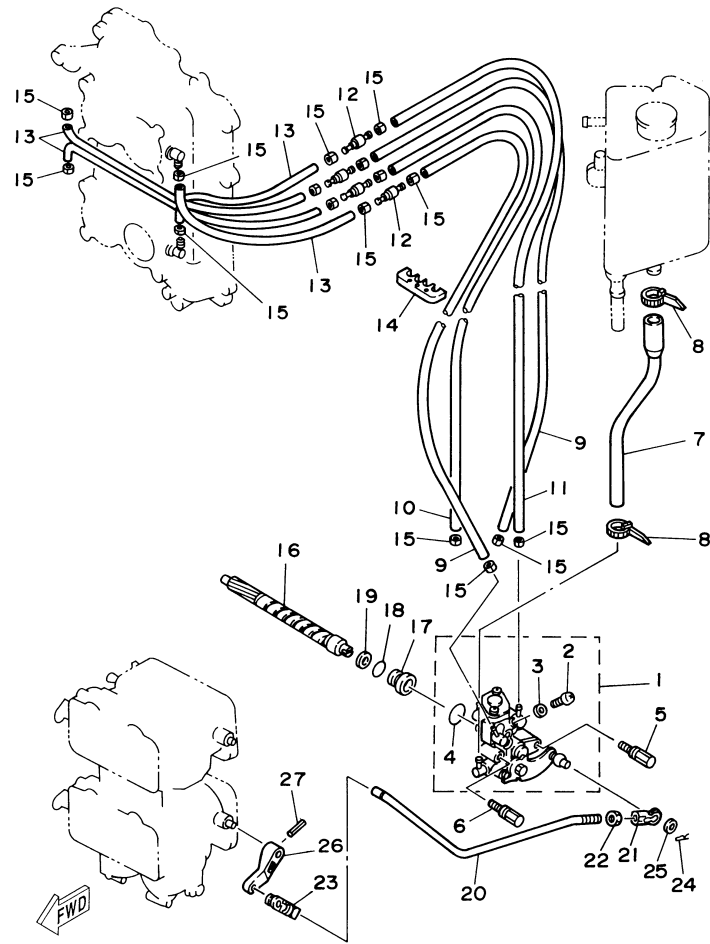

115TJRZ 2001 / OIL PUMP

6N60010-4070

©2014 Yamaha Motor Corporation, U.S.A. All rights reserved.

Part List

115TJRZ 2001 / OIL PUMP

REF - NO	PART NUMBER	PART NAME	QUANTITY	REMARKS
1	6N6-13200-00-00	OIL INJECTION PUMP ASSY	1	UR 115
2	6R3-13471-00-00	.PLUG, DRAIN	1	
3	6L2-13475-00-00	.GASKET	1	
4	93210-19MA7-00	.O-RING	1	
5	90109-06M40-00	BOLT	1	
6	90109-06M39-00	BOLT	1	
7	6N7-13416-00-00	PIPE, OIL 1	1	
8	90465-11M10-00	CLAMP	2	
9	90445-07M89-00	HOSE (L310)	2	
10	90445-07196-00	HOSE (L160)	1	
11	90445-07M72-00	HOSE (L250)	1	
12	6R3-13183-10-00	VALVE, CHECK	4	
13	90445-07M87-00	HOSE (L110)	4	
14	90464-07M06-00	CLAMP	1	
15	90468-07M02-00	CLIP	16	
16	6R3-11537-00-00	GEAR, DRIVEN	1	
17	6R3-13117-00-00	COLLAR, DISTANCE	1	
18	93210-13M04-00	O-RING	1	
19	90202-08M44-00	WASHER, PLATE	1	
20	6R3-41241-00-00	ROD, LINK	1	
21	6H1-41237-00-00	JOINT, LINK	1	
22	95380-05600-00	NUT	1	
23	6R5-41237-00-00	JOINT, LINK	1	
24	90468-05M03-00	CLIP	1	
25	90202-05088-00	WASHER, PLATE	1	
26	6E5-14276-01-00	LEVER	1	
27	91690-30016-00	PIN, SPRING	1	