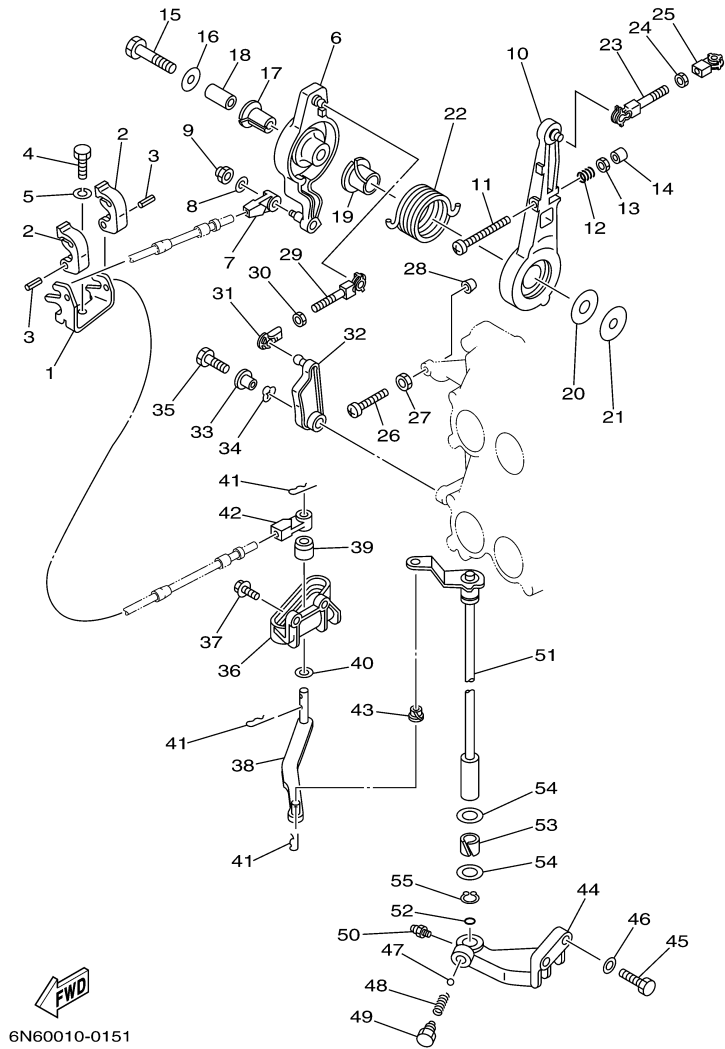

115TJRZ 2001 / CONTROL

©2014 Yamaha Motor Corporation, U.S.A. All rights reserved.

Part List

115TJRZ 2001 / CONTROL

REF - NO	PART NUMBER	PART NAME	QUANTITY	REMARKS
1	6E5-48531-00-00	BRACKET, REMOTE CONTROL 1	1	
2	6E5-48538-00-00	CLAMP, CABLE	2	
3	91690-30012-00	.PIN, SPRING	2	
4	97095-08020-00	BOLT	1	
5	92995-08100-00	WASHER	1	
6	6E5-41632-02-1S	LEVER, MAGNETO CONTROL	1	
7	6E5-48344-00-00	CABLE END, REMOTE CONTROL	1	
8	92990-06200-00	WASHER, PLAIN	1	
9	90185-06M07-00	NUT, SELF-LOCKING	1	
10	6E5-41631-01-1S	LEVER, MAGNETO CONTROL	1	
11	90157-06013-00	SCREW, PAN HEAD	1	
12	90501-16M12-00	SPRING, COMPRESSION	1	
13	95303-06600-00	.NUT	1	
14	688-44194-00-00	CAP	1	
15	97013-08045-00	BOLT	1	
16	90201-08M23-00	WASHER, PLATE	1	
17	90386-12089-00	BUSH	1	
18	90387-08M16-00	COLLAR	1	
19	90386-22M13-00	BUSH	1	
20	90202-12092-00	WASHER, PLATE	1	
21	90201-08M13-00	WASHER, PLATE	1	
22	90508-29M12-00	SPRING, TORSION	1	
23	6E5-41636-01-00	ROD, MAGNETO CONTROL	1	
24	95380-05600-00	NUT	1	
25	662-41237-01-00	JOINT, LINK	1	
26	90157-06013-00	SCREW, PAN HEAD	1	
27	95303-06600-00	.NUT	1	
28	688-44194-00-00	CAP	1	
29	688-41636-00-00	ROD, MAGNETO CONTROL	1	
30	95380-05600-00	NUT	1	
31	662-41237-01-00	JOINT, LINK	1	
32	6E5-41213-00-00	CAM, ACCEL.	1	
33	90387-06M29-00	COLLAR	1	
34	90206-10M04-00	WASHER, WAVE	1	
35	97095-06025-00	BOLT	1	
36	6E5-44117-00-1S	BRACKET	1	
37	90119-06MA2-00	BOLT, WITH WASHER	2	
38	68F-44121-00-00	LEVER, SHIFT ROD	1	
39	6E5-44122-00-00	BUSHING, SHIFT ROD LEVER	1	
40	90202-08M20-00	WASHER, PLATE	1	
41	90468-18008-00	CLIP	3	
42	6E5-48344-00-00	CABLE END, REMOTE CONTROL	1	
43	90386-06M12-00	BUSH	1	
44	6E5-44118-01-94	BRACKET	1	
45	97013-08030-00	BOLT	2	
46	92903-08600-00	WASHER, PLATE	2	
47	93501-04M02-00	BALL	1	
48	90501-12082-00	SPRING, COMPRESSION	1	
49	648-42715-00-00	BUSHING	1	
50	93700-06M03-00	NIPPLE, GREASE	1	
51	6E5-44120-23-00	HANDLE GEAR SHIFT ASSY	1	UR X