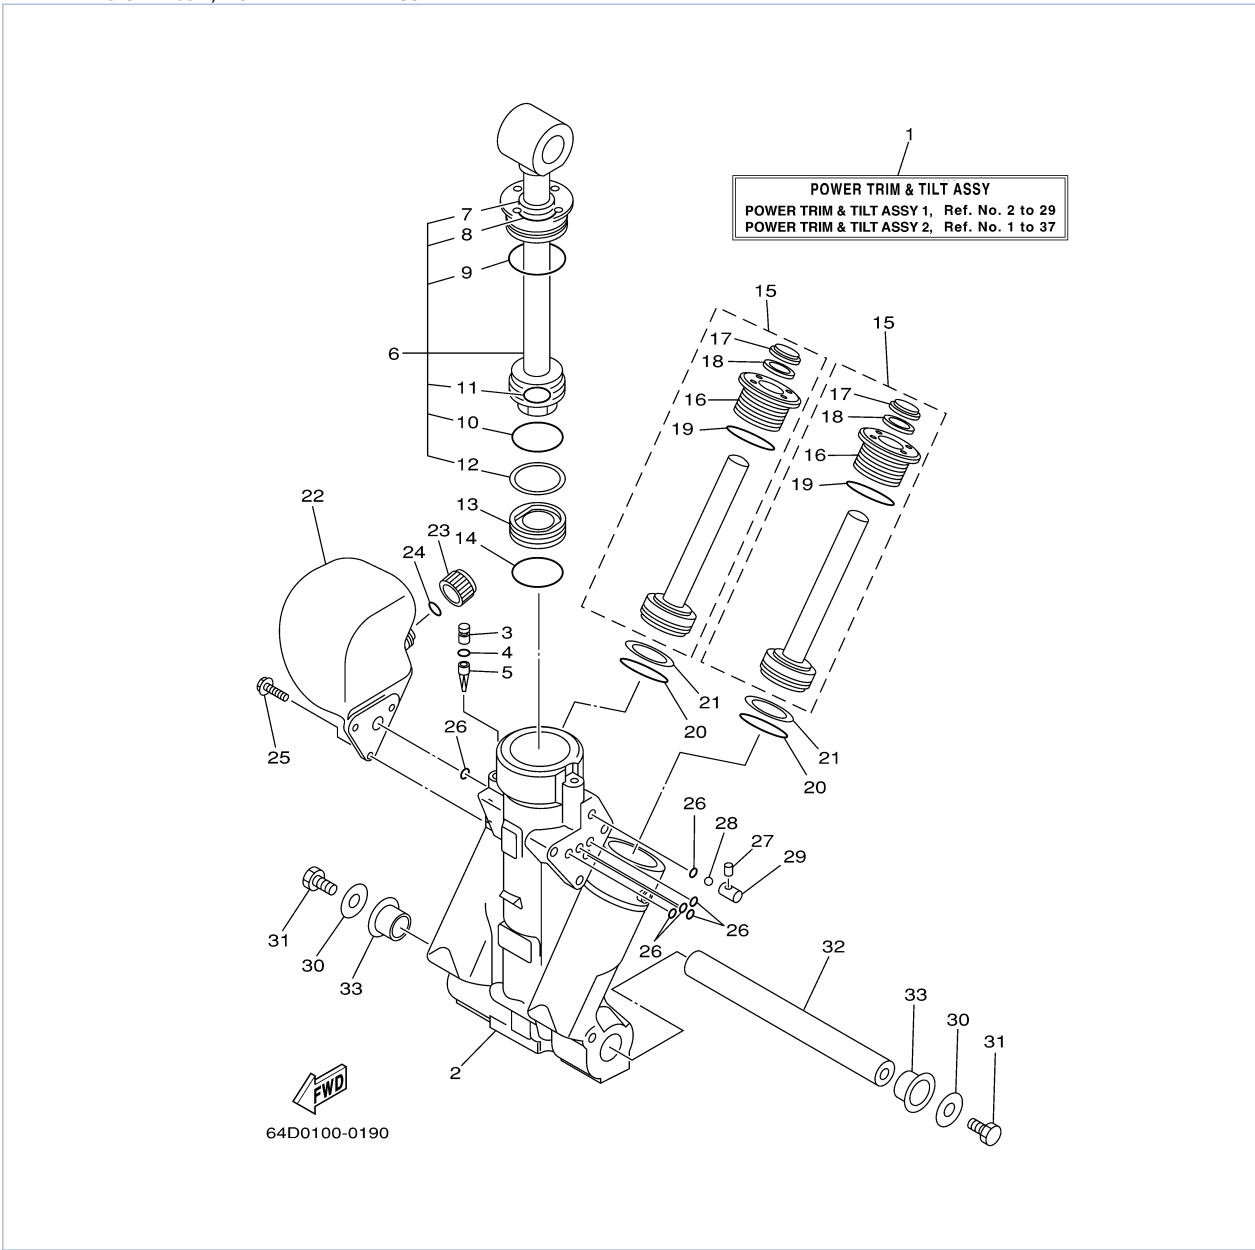

115TJRZ 2001 / POWER TRIM TILT ASSY 1

©2014 Yamaha Motor Corporation, U.S.A. All rights reserved.

Part List

115TJRZ 2001 / POWER TRIM TILT ASSY 1

REF - NO	PART NUMBER	PART NAME	QUANTITY	REMARKS
1	64E-43800-01-4D	POWER TRIM & TILT ASSY	1	
2	64E-43825-01-00	HOUSING, TRIM & TILT	1	
3	64E-4388J-00-00	PLUG 2	1	
4	93210-10M74-00	O-RING	1	
5	64E-43817-00-00	FILTER 2	1	
6	64E-43810-00-00	TILT PISTON SUB ASSY	1	
7	64E-43898-00-00	.SEAL, DUST 2	1	
8	64E-43867-00-00	.O-RING	1	
9	64E-43866-00-00	.O-RING	1	
10	6E5-43862-00-00	.O-RING	1	
11	64E-43883-00-00	.O-RING	1	
12	6E5-43872-00-00	.RING, BACK UP	1	
13	6E5-43814-02-00	PISTON, FREE	1	
14	6E5-43862-00-00	O-RING	1	
15	64E-43820-00-00	PISTON SUB ASSEMBLY	2	
16	64E-43821-00-00	.SCREW, TRIM CYLINDER END	1	
17	64E-43822-00-00	.SEAL, TRIM DUST	1	
18	64E-4384J-00-00	.SEAL, TRIM DOWN	1	
19	6G5-43864-00-00	.O-RING	1	
20	6E5-43864-00-00	O-RING	2	
21	6E5-43874-01-00	RING, BACK UP	2	
22	64E-43828-00-00	BODY, RESERVOIR	1	
23	64E-43829-00-00	PLUG, RESERVOIR	1	
24	64E-43897-00-00	O-RING	1	
25	64E-4388E-00-00	BOLT ,SCREW (L:14MM)	3	
26	64E-43869-00-00	O-RING	6	
27	64E-4381G-00-00	PIN	1	
28	6E5-43858-00-00	BALL	1	
29	64E-4382G-00-00	VALVE, SEAT	1	
30	90201-08M14-00	WASHER, PLATE	2	
31	97080-08016-00	BOLT	2	
32	64E-43818-01-00	PIN, LOWER SHOCK MOUNT	1	
33	90386-22M98-00	BUSH	2	

Part Notes

115TJRZ 2001 / POWER TRIM TILT ASSY 1

PART NUMBER		NOTE TEXT
64E-43822-00-00		OEM: This part number is among the Top 100 Most Popular Marine Maintenance Parts as of March 2014.
64E-4384J-00-00		OEM: This part number is among the Top 100 Most Popular Marine Maintenance Parts as of March 2014.
6G5-43864-00-00		OEM: This part number is among the Top 100 Most Popular Marine Maintenance Parts as of March 2014.
64E-43869-00-00		OEM: This part number is among the Top 100 Most Popular Marine Maintenance Parts as of March 2014.

©2014 Yamaha Motor Corporation, U.S.A. All rights reserved.