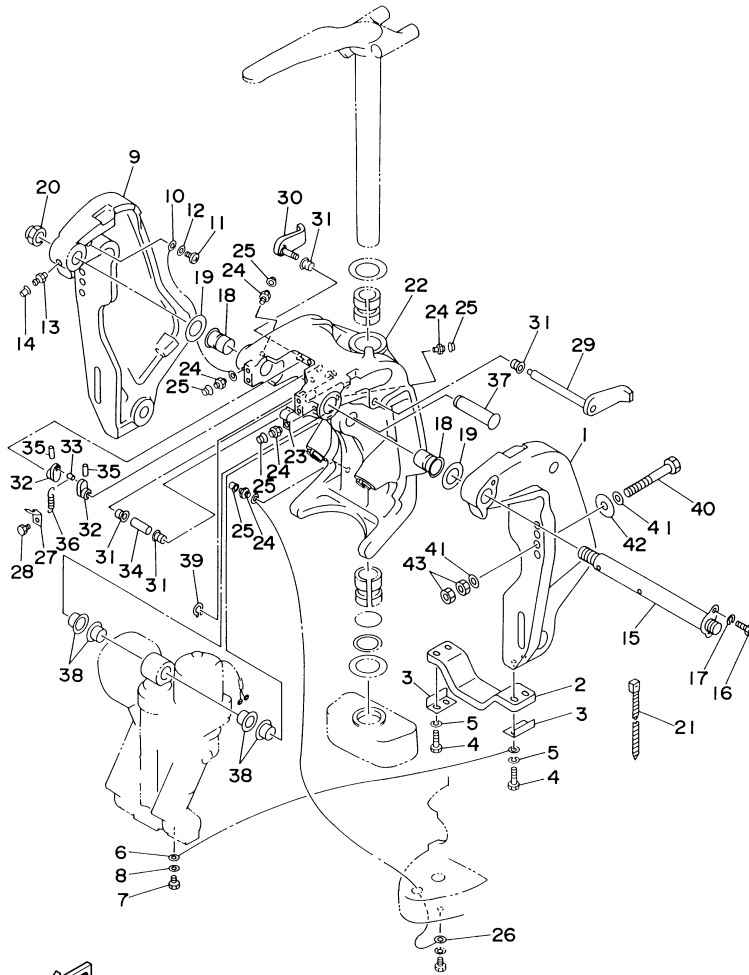

©2014 Yamaha Motor Corporation, U.S.A. All rights reserved.

115TJRZ 2001 / BRACKET 1

6N60010-7160

©2014 Yamaha Motor Corporation, U.S.A. All rights reserved.

Part List

115TJRZ 2001 / BRACKET 1

REF - NO	PART NUMBER	PART NAME	QUANTITY	REMARKS
1	64E-43111-01-8D	BRACKET, CLAMP	1	
2	6G5-45251-01-00	ANODE	1	
3	6G5-44526-00-00	PLATE	2	
4	97095-06030-00	BOLT	4	
5	92995-06100-00	WASHER, SPRING	4	
6	6E5-82148-00-00	WIRE, LEAD 4	1	
7	97095-06010-00	BOLT	1	
8	92995-06600-00	WASHER	1	
9	64E-43112-01-8D	BRACKET, CLAMP	1	
10	6E5-82148-00-00	WIRE, LEAD 4	1	
11	97880-06012-00	SCREW, PAN HEAD	1	
12	92990-06600-00	WASHER, PLATE	1	
13	93700-06M03-00	NIPPLE, GREASE	1	
14	663-45119-00-00	CAP, GREASE NIPPLE	1	AP
15	64E-43131-01-00	BOLT, CLAMP BRACKET	1	
16	97095-08020-00	BOLT	1	
17	92995-08100-00	WASHER	1	
18	90386-25M31-00	BUSH	2	
19	90201-26M59-00	WASHER, PLATE	2	
20	90185-22M11-00	NUT, SELF-LOCKING	1	
21	90465-11M10-00	CLAMP	1	
22	64E-43311-20-8D	BRACKET, SWIVEL 1	1	UR X
22	64E-43311-10-8D	BRACKET, SWIVEL 1	1	UR L
23	90465-08M63-00	CLAMP	1	
24	93700-06M03-00	NIPPLE, GREASE	5	
25	663-45119-00-00	CAP, GREASE NIPPLE	5	AP
26	6E5-82147-20-00	WIRE, LEAD 5	1	UR X
26	6E5-82147-00-00	WIRE, LEAD 5	1	UR L
27	6G5-43144-00-00	HOOK, SPRING	1	
28	97095-06010-00	BOLT	1	
29	6G5-43181-02-00	LEVER, TILT STOP 1	1	
30	6G5-43185-02-00	LEVER, TILT STOP 2	1	
31	90386-10M16-00	BUSH	4	
32	6G5-43148-00-00	COLLAR, DISTANCE	2	
33	90249-06M19-00	PIN	1	
34	90387-10M05-00	COLLAR	1	
35	91690-30020-00	PIN, SPRING	2	
36	90506-14M24-00	SPRING, TENSION	1	
37	64E-43126-00-00	PIN, UPPER SHOCK MOUNT	1	
38	90386-22M98-00	BUSH	4	
39	93410-22M11-00	CIRCLIP	1	
40	90101-12M77-00	BOLT (L:150MM)	2	UR
40	90101-12M05-00	BOLT (L:130MM)	4	UR
41	90201-13M01-00	WASHER, PLATE	8	
42	90201-12M05-00	WASHER, PLATE	4	
43	95380-12600-00	NUT	8	