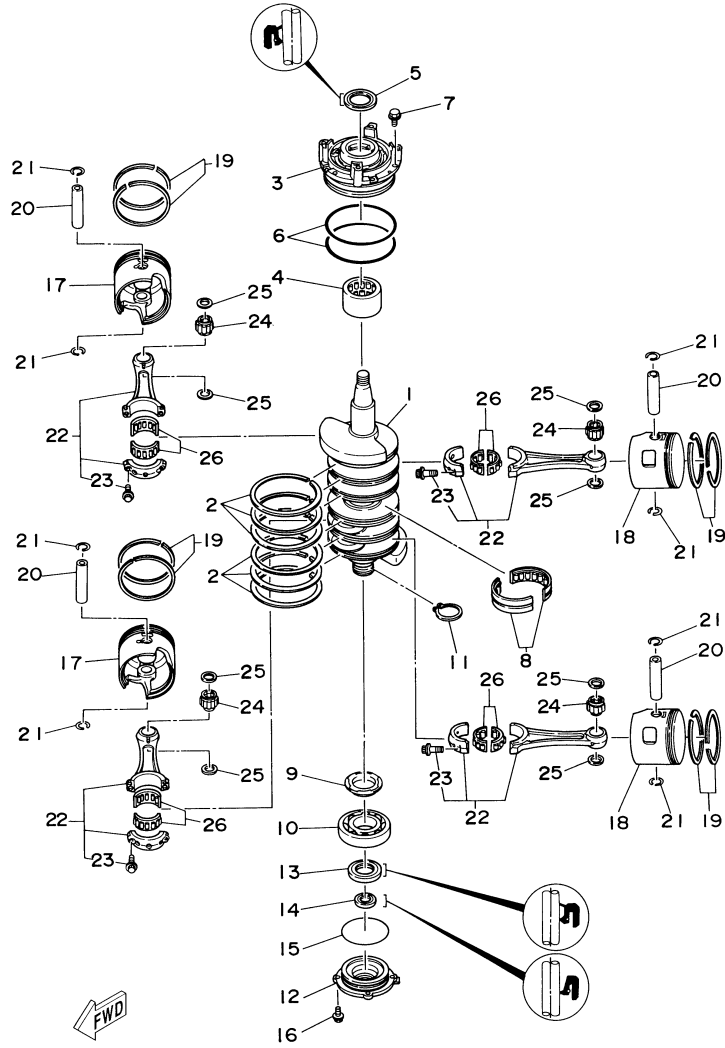

115TJRZ 2001 / CRANKSHAFT PISTON

©2014 Yamaha Motor Corporation, U.S.A. All rights reserved.

Part List

115TJRZ 2001 / CRANKSHAFT PISTON

REF - NO	PART NUMBER	PART NAME	QUANTITY	REMARKS
1	6N7-11411-00-00	CRANKSHAFT	1	
2	6E5-11447-00-00	SEAL, CRANK	6	
3	6R3-15163-00-1S	HOUSING, BEARING 1	1	
4	93311-940U3-00	BEARING	1	
5	93102-40M14-00	.OIL SEAL	1	
6	93211-04001-00	.O-RING	2	
7	90119-06MA2-00	BOLT, WITH WASHER	3	
8	93310-954U1-00	BEARING	1	
9	6R3-11536-00-00	GEAR, DRIVE	1	
10	93306-208U0-00	BEARING	1	
11	93410-40M03-00	CIRCLIP	1	
12	6G5-15359-00-94	HOUSING, OIL SEAL	1	
13	93102-35M13-00	OIL SEAL	1	
14	93101-22M15-00	.OIL SEAL	1	
15	93210-74M35-00	.O-RING	1	
16	90119-06MA2-00	BOLT, WITH WASHER	4	
17	6R5-11631-11-93	PISTON (STD)	2	
17	6R5-11635-11-00	PISTON (0.25MM O/S)	2	AP
17	6R5-11636-11-00	PISTON (0.50MM O/S)	2	AP
18	6R5-11642-11-93	PISTON 2 (STD)	2	
18	6R5-11645-11-00	PISTON 2 (0.25MM O/S)	2	AP
18	6R5-11646-11-00	PISTON 2 (0.50MM O/S)	2	AP
19	64D-11603-01-00	PISTON RING SET (STD)	4	
19	64D-11605-01-00	PISTON RING SET (0.50MM O/S)	4	AP
19	64D-11604-01-00	PISTON RING SET (0.25MM O/S)	4	AP
20	6R5-11633-10-00	PIN, PISTON	4	
21	6R5-11634-10-00	CLIP, PISTON PIN	8	
22	6R5-11650-10-00	CONNECTING ROD ASSY	4	
23	90109-08M71-00	.BOLT	2	
24	93310-323V6-00	BEARING	4	
25	90201-23M01-00	WASHER, PLATE	8	
26	93310-836V2-00	BEARING	4