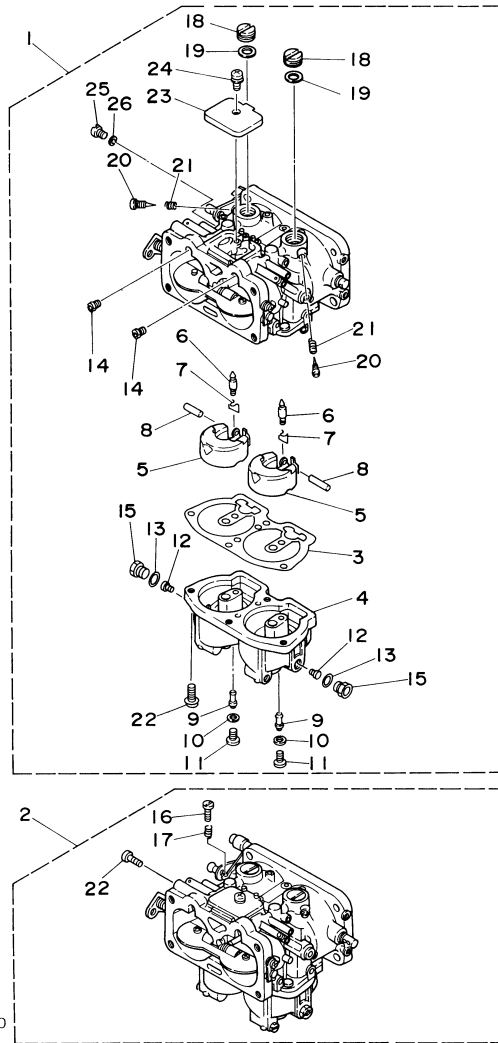

115TJRZ 2001 / CARBURETOR

©2014 Yamaha Motor Corporation, U.S.A. All rights reserved.

Part List

115TJRZ 2001 / CARBURETOR

REF - NO	PART NUMBER	PART NAME	QUANTITY	REMARKS
1	6E5-14301-15-00	CARBURETOR ASSY 1	1	UR 115
2	6E5-14302-15-00	CARBURETOR ASSY 2	1	UR 115
3	64D-14384-00-00	.GASKET, FLOAT CHAMBER	2	
4	64D-14381-00-00	.BODY, FLOAT CHAMBER	2	
5	6E5-14385-02-00	.FLOAT	4	
6	6E5-14546-00-00	.VALVE, NEEDLE	4	
7	6E5-14159-00-00	.CLIP	4	
8	6E5-14386-02-00	.PIN, FLOAT	4	
9	64D-1492F-39-00	.JET, AIR SLOW (#78)	4	UR 115
10	61U-14959-00-00	.GASKET	4	
11	64D-14394-00-00	.VALVE, DRAIN	4	
12	64D-1492E-88-00	.JET, MAIN (#176)	4	UR 115
13	6E5-14398-00-00	.GASKET	4	
14	61A-1492H-12-00	.JET, SLOW AIR BLEED (#60)	4	
15	61A-14383-01-00	.SCREW, DRAIN	4	
16	6E5-14321-00-00	.SCREW, THROTTLE	1	#2
17	6J8-14334-00-00	.SPRING, THROTTLE	1	#2
18	6E5-14328-01-00	.PLUG	4	
19	6E5-14979-00-00	.GASKET	4	
20	6E5-14323-03-00	.SCREW, AIR ADJUSTING	4	
21	6E5-14223-00-00	.SPRING, AIR ADJUSTING	4	
22	97980-05116-00	.SCREW, WITH WASHER	9	
23	6E5-14527-01-00	.PLATE	2	
24	97980-05108-00	.SCREW, WITH WASHER	2	
25	6E5-14324-00-00	.SCREW, FLAT HEAD	2	
26	6J8-14959-00-00	.GASKET	2