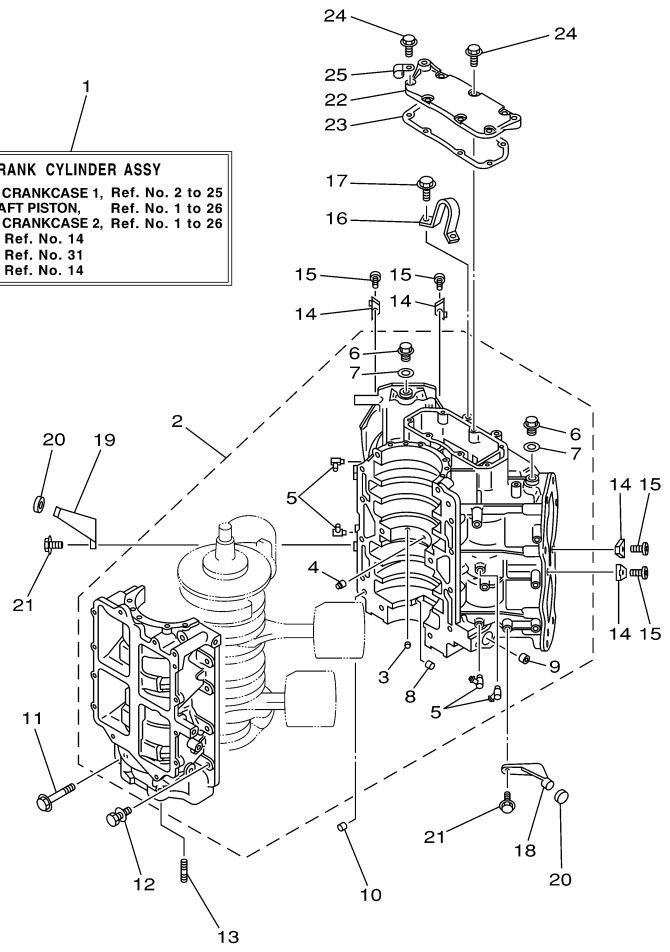

115TJRZ 2001 / TOP COWLING

©2014 Yamaha Motor Corporation, U.S.A. All rights reserved.

Part List

115TJRZ 2001 / TOP COWLING

REF - NO	PART NUMBER	PART NAME	QUANTITY	REMARKS
1	6N6-42610-30-4D	TOP COWLING ASSY	1	UR 115
2	6R3-42647-00-00	.HOLDER, CLAMP BAND	3	
3	92990-06100-00	.WASHER, SPRING	6	
4	95380-06600-00	.NUT, HEXAGON	6	
5	6R3-42662-00-00	.DAMPER	3	
6	6R3-42814-00-00	.HOOK, CLAMP	3	
7	97095-06012-00	.BOLT	6	
8	92995-06600-00	.WASHER	6	
9	6N7-42619-00-00	.DAMPER, FORM	1	
10	6N7-42627-00-00	.DAMPER, FORM	1	
11	6R3-42615-01-00	.SEAL	1	
12	6N7-42613-00-4D	.MOLDING, AIR DUCT	1	
13	90179-06M24-00	.NUT	6	
14	6N7-42636-00-00	.LOUVER 2	1	
15	92990-04600-00	.WASHER, PLATE	3	
16	97780-40520-00	.SCREW, TAPPING	3	
17	6N6-42686-30-00	.EMBLEM, FRONT	1	UR 115
18	6N6-42687-30-00	.EMBLEM, REAR	1	UR 115
19	6N7-W0070-30-00	.GRAPHIC SET	1	
20	6N7-42681-30-00	.MARK, COWLING	1	
21	6N7-42682-30-00	.MARK, COWLING	1	
22	6N7-42678-30-00	.GRAPHIC, REAR	1	
23	6N7-4267A-30-00	.GRAPHIC, REAR 2	1	

6N40100-0020

Part List

115TJRZ 2001 / CYLINDER CRANKCASE 1

REF - NO	PART NUMBER	PART NAME	QUANTITY	REMARKS
1	6N6-W0090-15-1S	CRANK CYLINDER ASSY	1	UR 115
2	6N6-15100-01-1S	CRANKCASE ASSY	1	UR 115
3	624-11379-00-00	.VALVE, CHECK	1	
4	663-11518-01-00	.LOCK BEARING	1	
5	6E5-11372-00-00	.NIPPLE, HOSE	4	
6	90340-14M00-00	.PLUG, STRAIGHT SCREW	2	
7	90430-14115-00	.GASKET	2	
8	90384-06M07-00	.BUSH, BIMETAL FORMED	1	
9	90384-14M09-00	.BUSH, BIMETAL FORMED	1	
10	93608-12063-00	PIN, DOWEL	2	
11	90105-10M20-00	BOLT, FLANGE	6	
12	90119-08M94-00	BOLT, WITH WASHER	8	
13	90116-08M45-00	BOLT, STUD	2	
14	6E5-11325-00-00	ANODE	4	
15	98780-04015-00	SCREW, FLAT HEAD	4	
16	6E5-11119-01-00	HANGER, ENGINE	1	
17	90119-08MA3-00	BOLT, WITH WASHER	2	
18	6E5-42761-00-1S	STOPPER	1	
19	6E5-42762-00-1S	STOPPER	1	
20	68F-44533-00-00	DAMPER, UPPER MOUNT RUBBER	2	
21	90119-06MA2-00	BOLT, WITH WASHER	4	
22	6K7-11371-01-1S	COVER	1	
23	6E5-11381-A2-00	.GASKET 1	1	
24	90119-06MA2-00	BOLT, WITH WASHER	7	
25	90465-06M86-00	.CLAMP	1	