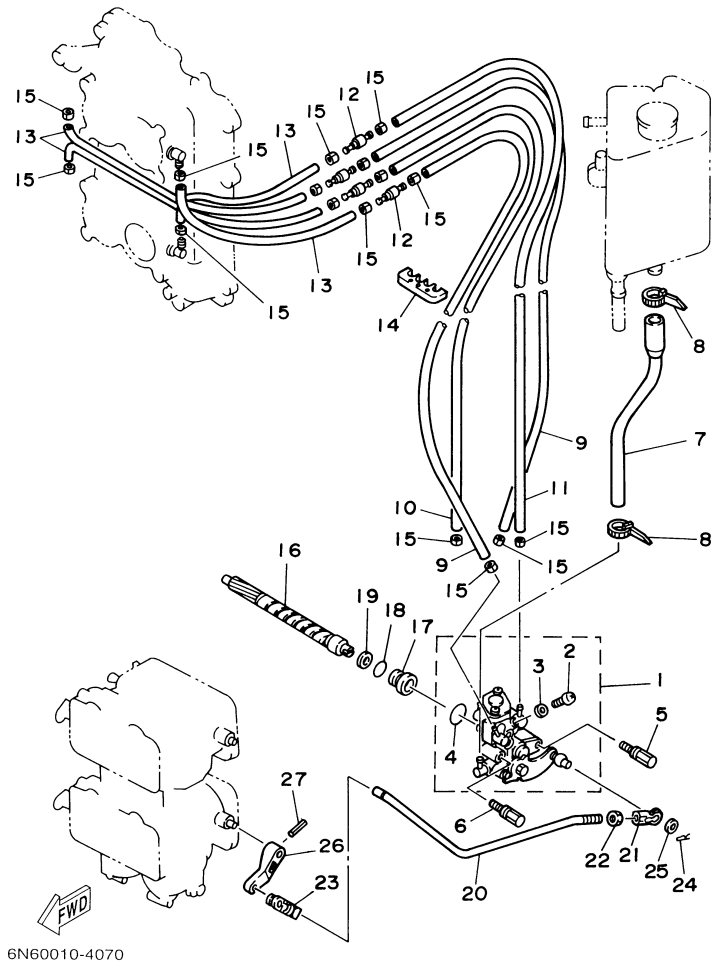

115TJRZ 2001 / OIL PUMP

6N60010-4070

©2014 Yamaha Motor Corporation, U.S.A. All rights reserved.

Part List

115TJRZ 2001 / OIL PUMP

REF - NO	PART NUMBER	PART NAME	QUANTITY	REMARKS
1	6N6-13200-00-00	OIL INJECTION PUMP ASSY	1	UR 115
2	6R3-13471-00-00	.PLUG, DRAIN	1	
3	6L2-13475-00-00	.GASKET	1	
4	93210-19MA7-00	.O-RING	1	
5	90109-06M40-00	BOLT	1	
6	90109-06M39-00	BOLT	1	
7	6N7-13416-00-00	PIPE, OIL 1	1	
8	90465-11M10-00	CLAMP	2	
9	90445-07M89-00	HOSE (L310)	2	
10	90445-07196-00	HOSE (L160)	1	
11	90445-07M72-00	HOSE (L250)	1	
12	6R3-13183-10-00	VALVE, CHECK	4	
13	90445-07M87-00	HOSE (L110)	4	
14	90464-07M06-00	CLAMP	1	
15	90468-07M02-00	CLIP	16	
16	6R3-11537-00-00	GEAR, DRIVEN	1	
17	6R3-13117-00-00	COLLAR, DISTANCE	1	
18	93210-13M04-00	O-RING	1	
19	90202-08M44-00	WASHER, PLATE	1	
20	6R3-41241-00-00	ROD, LINK	1	
21	6H1-41237-00-00	JOINT, LINK	1	
22	95380-05600-00	NUT	1	
23	6R5-41237-00-00	JOINT, LINK	1	
24	90468-05M03-00	CLIP	1	
25	90202-05088-00	WASHER, PLATE	1	
26	6E5-14276-01-00	LEVER	1	
27	91690-30016-00	PIN, SPRING	1	