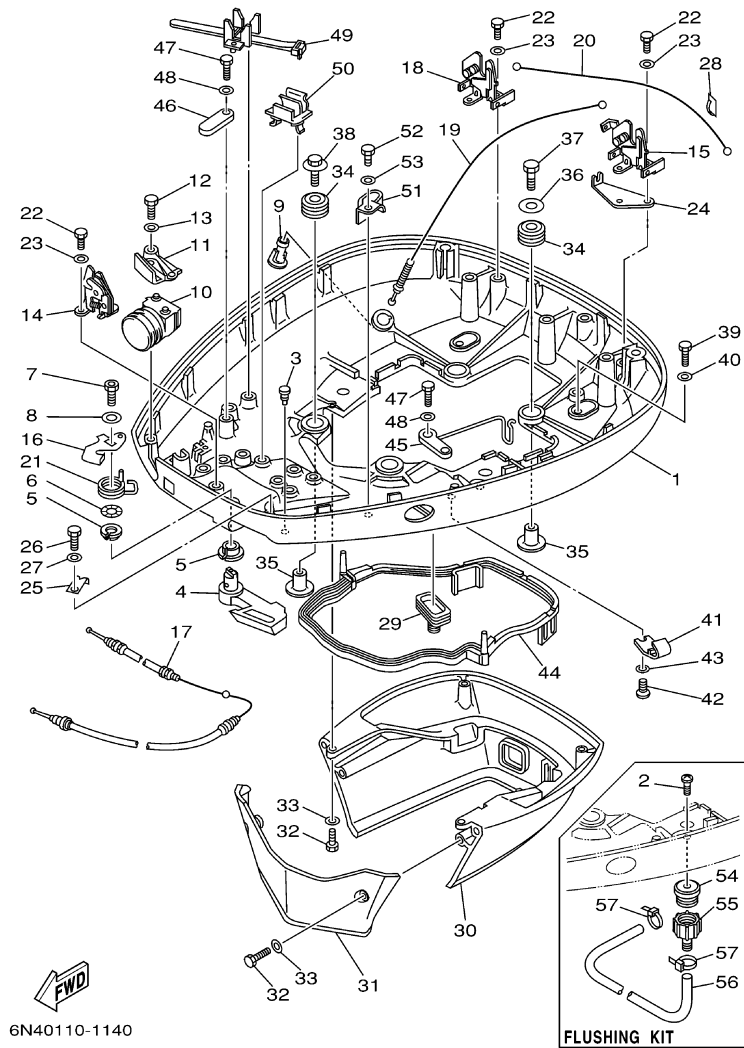

115TJRZ 2001 / BOTTOM COWLING

©2014 Yamaha Motor Corporation, U.S.A. All rights reserved.

Part List

115TJRZ 2001 / BOTTOM COWLING

REF - NO	PART NUMBER	PART NAME	QUANTITY	REMARKS
1	6N7-42711-43-8D	COWLING, BOTTOM 1	1	
2	90169-05M00-00	SCREW, TRUSS HEAD TAPPING	1	FLUSHING KIT
3	6H4-42748-00-00	GROMMET	1	
4	6N7-42815-01-8D	LEVER, CLAMP	1	
5	90386-13M88-00	BUSH	2	
6	90206-13M10-00	WASHER, WAVE	1	
7	90109-08M45-00	BOLT	1	
8	92990-08200-00	WASHER, PLAIN	1	
9	6E5-44391-00-00	NIPPLE, HOSE	1	
10	6N7-42725-30-00	GROMMET	1	
11	6N7-42738-02-5B	PLATE, FITTING	1	
12	97095-06016-00	BOLT	2	
13	92995-06600-00	WASHER	2	
14	6R3-42824-00-00	BASE, CLAMP LEVER	1	
15	6R3-42811-01-00	STAY	1	
16	6R3-42816-00-00	LEVER, CLAMP	1	
17	6N7-42850-00-00	WIRE COMPLETE	1	
18	6R3-42811-10-00	STAY	1	
19	6N7-42850-10-00	WIRE COMPLETE	1	
20	6N7-42850-20-00	WIRE COMPLETE	1	
21	6R3-42813-00-00	SPRING, CLAMP LEVER	1	
22	97095-06016-00	BOLT	6	
23	92995-06600-00	WASHER	6	
24	6N7-42828-00-00	PLATE, CLAMP	1	
25	6R3-42828-00-00	PLATE, CLAMP	1	
26	97095-06010-00	BOLT	1	
27	92995-06600-00	WASHER	1	
28	6N7-42841-00-00	MARK, CLAMP	1	
29	688-42726-10-00	GROMMET	1	
30	6N7-42741-01-8D	APRON	1	
31	6R3-42771-01-8D	APRON	1	
32	97095-06020-00	BOLT	4	
33	92995-06600-00	WASHER	4	
34	90480-22M15-00	GROMMET	4	
35	90387-08M37-00	COLLAR	4	
36	90201-08M54-00	WASHER, PLATE	1	
37	97075-08035-00	BOLT	1	
38	90119-08M22-00	BOLT, WITH WASHER	3	
39	97095-06020-00	BOLT	2	
40	92995-06600-00	WASHER	2	
41	6E5-24367-10-00	CLAMP, FUEL PIPE 2	1	
42	90157-06M01-00	SCREW, PAN HEAD	1	
43	92990-06600-00	WASHER, PLATE	1	
44	6E5-42716-00-00	RUBBER, SEAL 1	1	
45	6K7-82588-00-00	PLATE	1	
46	6E5-82588-00-00	PLATE	1	
47	97095-06020-00	BOLT	2	
48	92995-06600-00	WASHER	2	
49	688-82594-00-00	CLAMP	1	
50	6E5-82594-00-00	CLAMP	4	
51	90465-12M25-00	CLAMP	1	
52	97095-06012-00	BOLT	1	
53	92995-06600-00	WASHER	1	