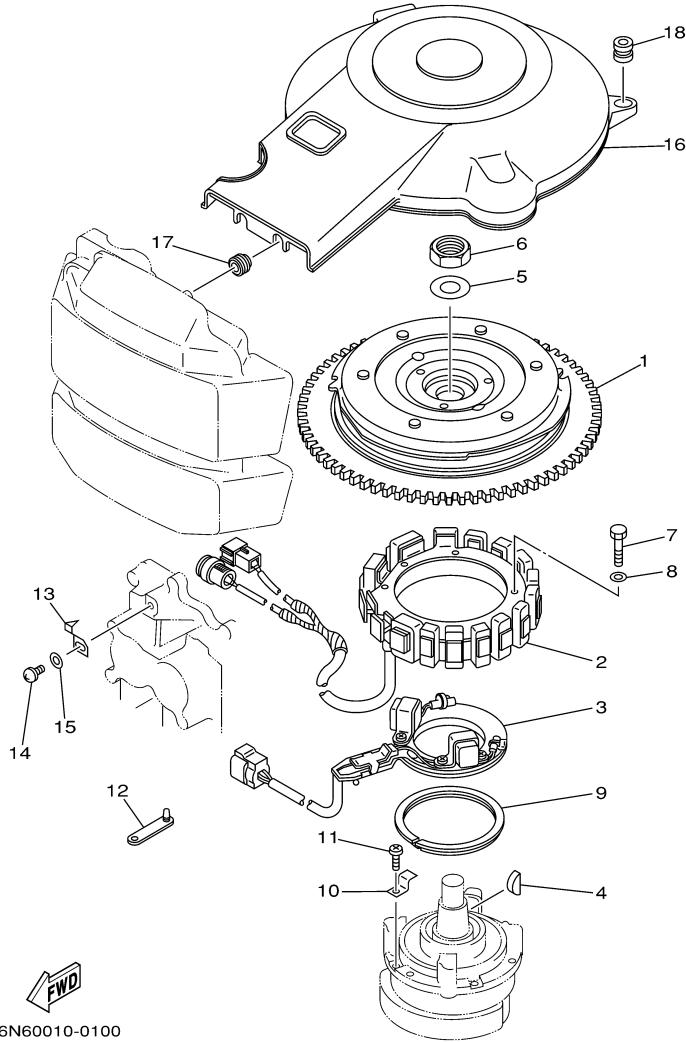

115TJRZ 2001 / FUEL 2

©2014 Yamaha Motor Corporation, U.S.A. All rights reserved.

Part List

115TJRZ 2001 / FUEL 2

REF - NO	PART NUMBER	PART NAME	QUANTITY	REMARKS
1	6Y2-24306-42-00	FUEL PIPE COMP. 1	1	AP
2	90445-13M01-00	.HOSE (L2050)	1	
3	6E5-24351-51-00	.BAND 1	3	
4	90445-13M35-00	.HOSE (L250)	1	
5	6Y2-24360-52-00	.PRIMER PUMP ASSY	1	
6	6Y2-24305-04-00	.FUEL PIPE JOINT COMP 2	1	
7	93210-08287-00	..O-RING	1	

115TJRZ 2001 / GENERATOR

©2014 Yamaha Motor Corporation, U.S.A. All rights reserved.

Part List

115TJRZ 2001 / GENERATOR

REF - NO	PART NUMBER	PART NAME	QUANTITY	REMARKS
1	6N7-85550-00-00	ROTOR ASSY	1	
2	6N7-85510-00-00	STATOR ASSY	1	
3	6E5-85580-00-00	COIL, PULSER	1	
4	90280-05015-00	KEY, WOODRUFF	1	
5	90201-21M18-00	WASHER, PLATE	1	
6	90170-20137-00	NUT	1	
7	97013-06065-00	BOLT	4	
8	92903-06600-00	WASHER, PLATE	4	
9	688-41611-00-00	RETAINER, MAGNETO BASE	1	
10	688-41612-00-00	RETAINER, MAGNETO BASE	4	
11	97880-06018-00	SCREW, PAN HEAD	4	
12	90464-12M00-00	CLAMP	1	
13	6E5-81332-00-00	PLATE, TIMING	1	
14	97885-06010-00	SCREW, PAN HEAD	1	
15	92995-06600-00	WASHER	1	
16	6N7-81337-00-00	COVER, FLYWHEEL	1	
17	90480-12M11-00	GROMMET	2	
18	663-82317-01-00	DAMPER, IGNITION COIL	2	