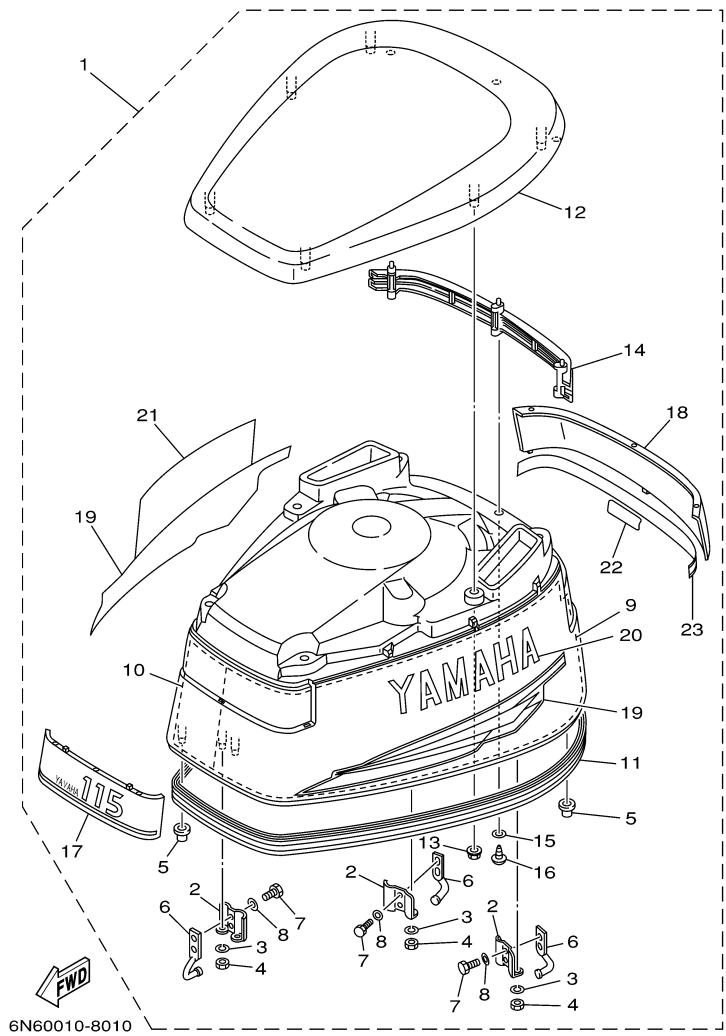

115TJRZ 2001 / TOP COWLING

©2014 Yamaha Motor Corporation, U.S.A. All rights reserved.

Part List

115TJRZ 2001 / TOP COWLING

REF - NO	PART NUMBER	PART NAME	QUANTITY	REMARKS
1	6N6-42610-30-4D	TOP COWLING ASSY	1	UR 115
2	6R3-42647-00-00	.HOLDER, CLAMP BAND	3	
3	92990-06100-00	.WASHER, SPRING	6	
4	95380-06600-00	.NUT, HEXAGON	6	
5	6R3-42662-00-00	.DAMPER	3	
6	6R3-42814-00-00	.HOOK, CLAMP	3	
7	97095-06012-00	.BOLT	6	
8	92995-06600-00	.WASHER	6	
9	6N7-42619-00-00	.DAMPER, FORM	1	
10	6N7-42627-00-00	.DAMPER, FORM	1	
11	6R3-42615-01-00	.SEAL	1	
12	6N7-42613-00-4D	.MOLDING, AIR DUCT	1	
13	90179-06M24-00	.NUT	6	
14	6N7-42636-00-00	.LOUVER 2	1	
15	92990-04600-00	.WASHER, PLATE	3	
16	97780-40520-00	.SCREW, TAPPING	3	
17	6N6-42686-30-00	.EMBLEM, FRONT	1	UR 115
18	6N6-42687-30-00	.EMBLEM, REAR	1	UR 115
19	6N7-W0070-30-00	.GRAPHIC SET	1	
20	6N7-42681-30-00	.MARK, COWLING	1	
21	6N7-42682-30-00	.MARK, COWLING	1	
22	6N7-42678-30-00	.GRAPHIC, REAR	1	
23	6N7-4267A-30-00	.GRAPHIC, REAR 2	1	