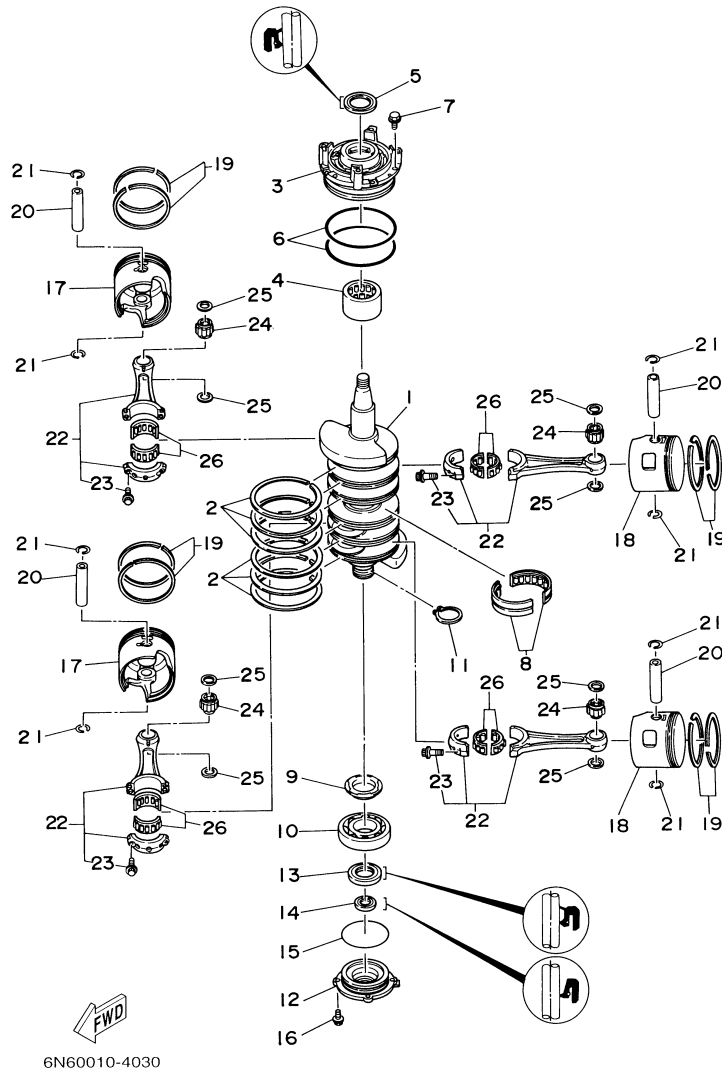

115TJRZ 2001 / CRANKSHAFT PISTON

©2014 Yamaha Motor Corporation, U.S.A. All rights reserved.

Part List

115TJRZ 2001 / CRANKSHAFT PISTON

REF - NO	PART NUMBER	PART NAME	QUANTITY	REMARKS
1	6N7-11411-00-00	CRANKSHAFT	1	
2	6E5-11447-00-00	SEAL, CRANK	6	
3	6R3-15163-00-1S	HOUSING, BEARING 1	1	
4	93311-940U3-00	BEARING	1	
5	93102-40M14-00	.OIL SEAL	1	
6	93211-04001-00	.O-RING	2	
7	90119-06MA2-00	BOLT, WITH WASHER	3	
8	93310-954U1-00	BEARING	1	
9	6R3-11536-00-00	GEAR, DRIVE	1	
10	93306-208U0-00	BEARING	1	
11	93410-40M03-00	CIRCLIP	1	
12	6G5-15359-00-94	HOUSING, OIL SEAL	1	
13	93102-35M13-00	OIL SEAL	1	
14	93101-22M15-00	.OIL SEAL	1	
15	93210-74M35-00	.O-RING	1	
16	90119-06MA2-00	BOLT, WITH WASHER	4	
17	6R5-11631-11-93	PISTON (STD)	2	
17	6R5-11635-11-00	PISTON (0.25MM O/S)	2	AP
17	6R5-11636-11-00	PISTON (0.50MM O/S)	2	AP
18	6R5-11642-11-93	PISTON 2 (STD)	2	
18	6R5-11645-11-00	PISTON 2 (0.25MM O/S)	2	AP
18	6R5-11646-11-00	PISTON 2 (0.50MM O/S)	2	AP
19	64D-11603-01-00	PISTON RING SET (STD)	4	
19	64D-11605-01-00	PISTON RING SET (0.50MM O/S)	4	AP
19	64D-11604-01-00	PISTON RING SET (0.25MM O/S)	4	AP
20	6R5-11633-10-00	PIN, PISTON	4	
21	6R5-11634-10-00	CLIP, PISTON PIN	8	
22	6R5-11650-10-00	CONNECTING ROD ASSY	4	
23	90109-08M71-00	.BOLT	2	
24	93310-323V6-00	BEARING	4	
25	90201-23M01-00	WASHER, PLATE	8	
26	93310-836V2-00	BEARING	4