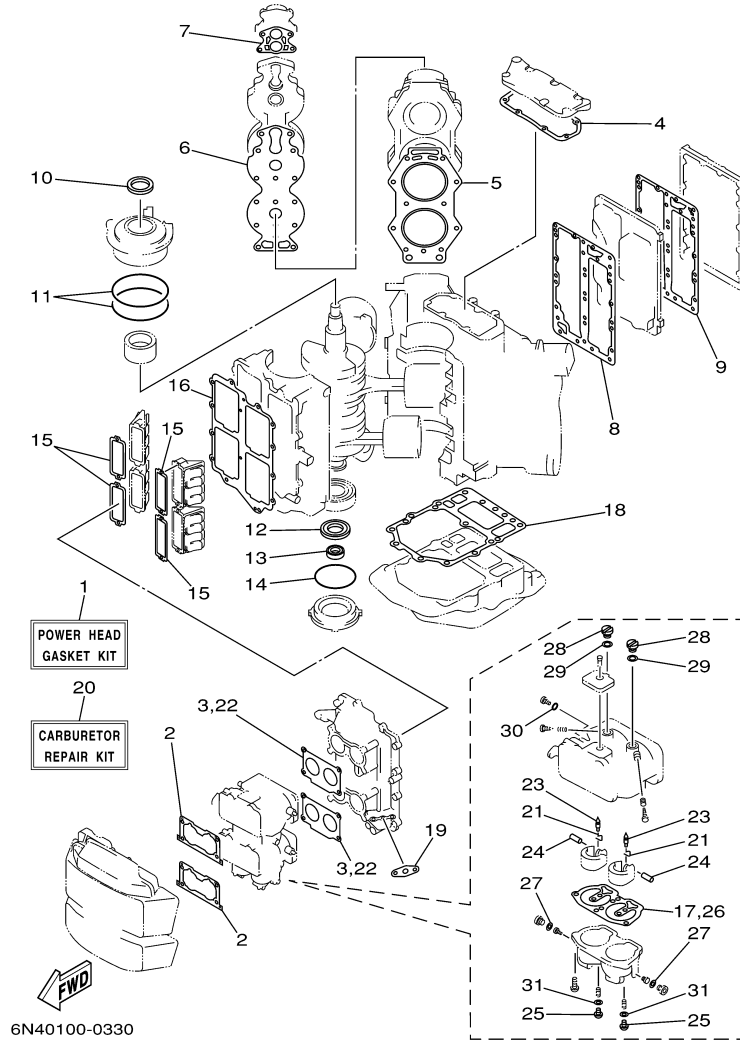

115TJRZ 2001 / REPAIR KIT 1

©2014 Yamaha Motor Corporation, U.S.A. All rights reserved.

Part List

115TJRZ 2001 / REPAIR KIT 1

REF - NO	PART NUMBER	PART NAME	QUANTITY	REMARKS
1	6N6-W0001-A4-00	POWER HEAD GASKET KID	1	
2	6K7-14483-00-00	.GASKET	2	
3	6E5-14198-A2-00	.GASKET	2	
4	6E5-11381-A2-00	.GASKET 1	1	
5	6E5-11181-A1-00	.GASKET, CYLINDER HEAD 1	2	
6	6E5-11193-A0-00	.GASKET, HEAD COVER 1	2	
7	688-12414-A1-00	.GASKET, COVER	2	
8	6E5-41112-A1-00	.GASKET, EXHAUST INNER COVER	1	
9	6E5-41112-A1-00	.GASKET, EXHAUST INNER COVER	1	
10	93102-40M14-00	.OIL SEAL	1	
11	93211-04M36-00	.O-RING	2	
12	93102-35M13-00	.OIL SEAL	1	
13	93101-22M15-00	.OIL SEAL	1	
14	93210-74M35-00	.O-RING	1	
15	6E5-13621-A1-00	.GASKET, VALVE SEAT	4	
16	6E5-13645-A1-00	.GASKET, MANIFOLD 1	1	
17	64D-14384-00-00	.GASKET, FLOAT CHAMBER	2	
18	6G5-45113-A1-00	.GASKET, UPPER CASING	1	
19	650-24431-A0-00	.GASKET, FUEL PUMP 1	1	
20	6N6-W0093-08-00	CARBURETOR REPAIR KIT	1	
21	6E5-14159-00-00	.CLIP	2	
22	6E5-14198-A2-00	.GASKET	1	
23	6E5-14546-00-00	.VALVE, NEEDLE	2	
24	6E5-14386-02-00	.PIN, FLOAT	2	
25	64D-14394-00-00	.VALVE, DRAIN	2	
26	64D-14384-00-00	.GASKET, FLOAT CHAMBER	1	
27	6E5-14398-00-00	.GASKET	2	
28	6E5-14328-01-00	.PLUG	2	
29	6E5-14979-00-00	.GASKET	2	
30	6J8-14959-00-00	.GASKET	1	
31	61U-14959-00-00	.GASKET	2	

Part Notes

115TJRZ 2001 / REPAIR KIT 1

PART NUMBER	NOTE TEXT
688-12414-A1-00	OEM: This part number is among the Top 100 Most Popular Marine Maintenance Parts as of March 2014.
650-24431-A0-00	OEM: This part number is among the Top 100 Most Popular Marine Maintenance Parts as of March 2014.

©2014 Yamaha Motor Corporation, U.S.A. All rights reserved.