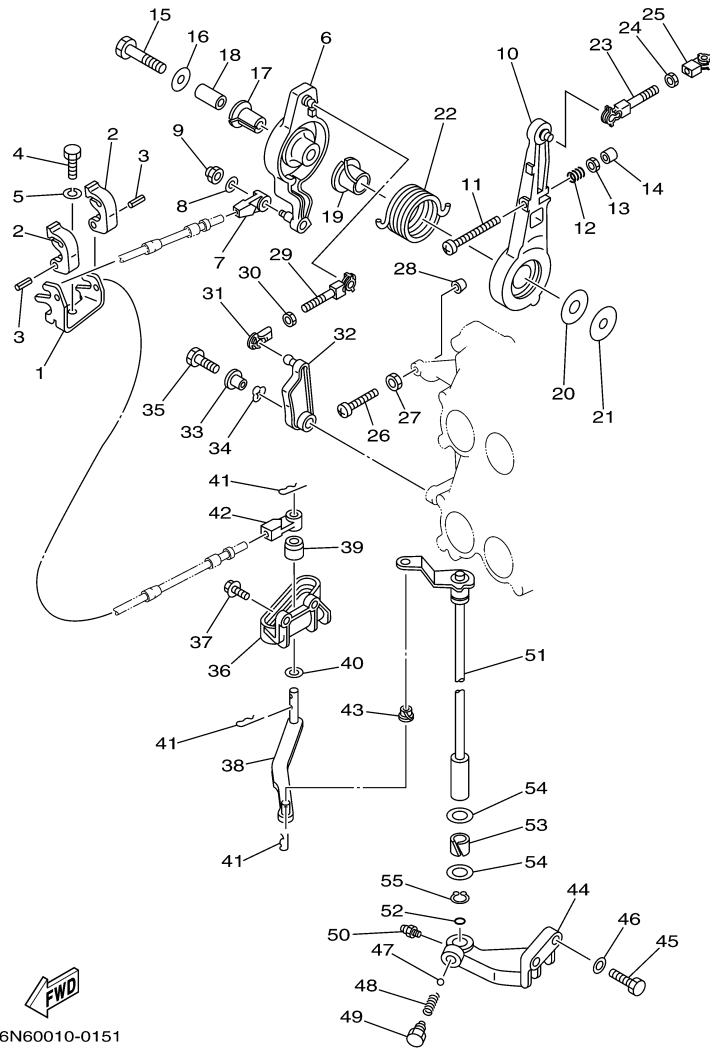

115TJRZ 2001 / CONTROL

©2014 Yamaha Motor Corporation, U.S.A. All rights reserved.

Part List

115TJRZ 2001 / CONTROL

REF - NO	PART NUMBER	PART NAME	QUANTITY	REMARKS
1	6E5-48531-00-00	BRACKET, REMOTE CONTROL 1	1	
2	6E5-48538-00-00	CLAMP, CABLE	2	
3	91690-30012-00	.PIN, SPRING	2	
4	97095-08020-00	BOLT	1	
5	92995-08100-00	WASHER	1	
6	6E5-41632-02-1S	LEVER, MAGNETO CONTROL	1	
7	6E5-48344-00-00	CABLE END, REMOTE CONTROL	1	
8	92990-06200-00	WASHER, PLAIN	1	
9	90185-06M07-00	NUT, SELF-LOCKING	1	
10	6E5-41631-01-1S	LEVER, MAGNETO CONTROL	1	
11	90157-06013-00	SCREW, PAN HEAD	1	
12	90501-16M12-00	SPRING, COMPRESSION	1	
13	95303-06600-00	.NUT	1	
14	688-44194-00-00	CAP	1	
15	97013-08045-00	BOLT	1	
16	90201-08M23-00	WASHER, PLATE	1	
17	90386-12089-00	BUSH	1	
18	90387-08M16-00	COLLAR	1	
19	90386-22M13-00	BUSH	1	
20	90202-12092-00	WASHER, PLATE	1	
21	90201-08M13-00	WASHER, PLATE	1	
22	90508-29M12-00	SPRING, TORSION	1	
23	6E5-41636-01-00	ROD, MAGNETO CONTROL	1	
24	95380-05600-00	NUT	1	
25	662-41237-01-00	JOINT, LINK	1	
26	90157-06013-00	SCREW, PAN HEAD	1	
27	95303-06600-00	.NUT	1	
28	688-44194-00-00	CAP	1	
29	688-41636-00-00	ROD, MAGNETO CONTROL	1	
30	95380-05600-00	NUT	1	
31	662-41237-01-00	JOINT, LINK	1	
32	6E5-41213-00-00	CAM, ACCEL.	1	
33	90387-06M29-00	COLLAR	1	
34	90206-10M04-00	WASHER, WAVE	1	
35	97095-06025-00	BOLT	1	
36	6E5-44117-00-1S	BRACKET	1	
37	90119-06MA2-00	BOLT, WITH WASHER	2	
38	68F-44121-00-00	LEVER, SHIFT ROD	1	
39	6E5-44122-00-00	BUSHING, SHIFT ROD LEVER	1	
40	90202-08M20-00	WASHER, PLATE	1	
41	90468-18008-00	CLIP	3	
42	6E5-48344-00-00	CABLE END, REMOTE CONTROL	1	
43	90386-06M12-00	BUSH	1	
44	6E5-44118-01-94	BRACKET	1	
45	97013-08030-00	BOLT	2	
46	92903-08600-00	WASHER, PLATE	2	
47	93501-04M02-00	BALL	1	
48	90501-12082-00	SPRING, COMPRESSION	1	
49	648-42715-00-00	BUSHING	1	
50	93700-06M03-00	NIPPLE, GREASE	1	
51	6E5-44120-23-00	HANDLE GEAR SHIFT ASSY	1	UR X