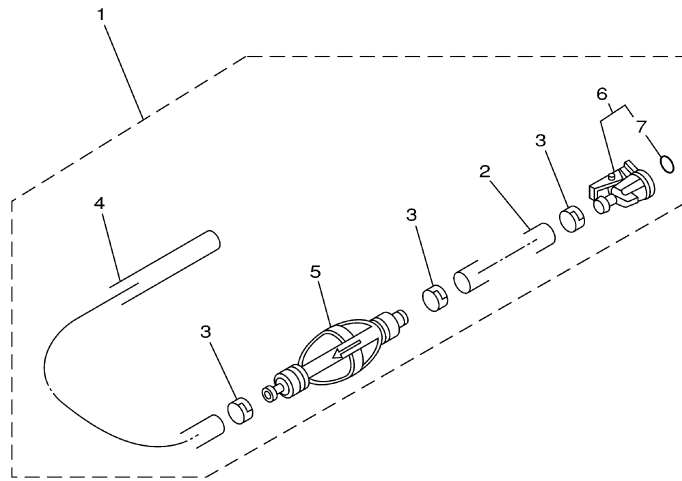

115TJRZ 2001 / FUEL 2

©2014 Yamaha Motor Corporation, U.S.A. All rights reserved.

Part List

115TJRZ 2001 / FUEL 2

REF - NO	PART NUMBER	PART NAME	QUANTITY	REMARKS
1	6Y2-24306-42-00	FUEL PIPE COMP. 1	1	AP
2	90445-13M01-00	.HOSE (L2050)	1	
3	6E5-24351-51-00	.BAND 1	3	
4	90445-13M35-00	.HOSE (L250)	1	
5	6Y2-24360-52-00	.PRIMER PUMP ASSY	1	
6	6Y2-24305-04-00	.FUEL PIPE JOINT COMP 2	1	
7	93210-08287-00	..O-RING	1