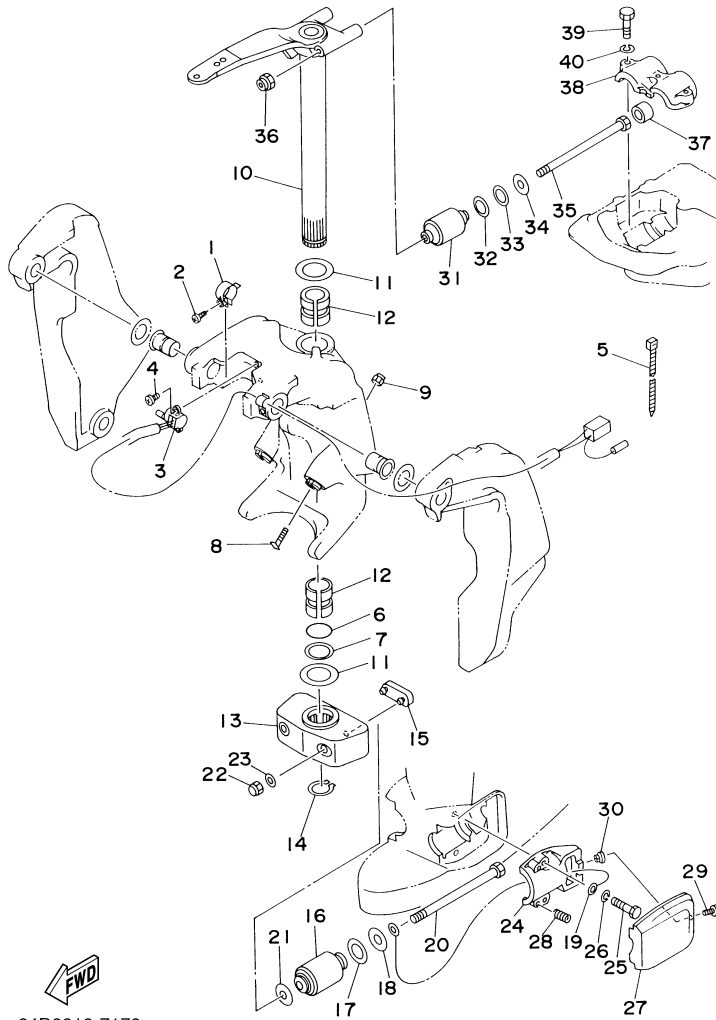

115TJRZ 2001 / BRACKET 2

©2014 Yamaha Motor Corporation, U.S.A. All rights reserved.

Part List

115TJRZ 2001 / BRACKET 2

REF - NO	PART NUMBER	PART NAME	QUANTITY	REMARKS
1	64E-43139-01-00	CAM, TRIM SENDER	1	
2	97780-60525-00	SCREW, TAPPING	1	
3	64E-83672-02-00	TRIM SENDER	1	
4	97885-06016-00	SCREW, PAN HEAD	2	
5	90465-11M10-00	CLAMP	3	
6	93210-37MH7-00	O-RING	1	
7	90202-40M47-00	WASHER, PLATE	1	
8	61A-43376-00-00	BOLT, THRUST RECEIVER	2	
9	95780-10300-00	NUT, FLANGE	2	
10	6E5-42510-B1-8D	STEERING BRACKET ASSY	1	UR X
10	6E5-42510-A1-8D	STEERING BRACKET ASSY	1	UR L
11	90201-38M60-00	WASHER, PLATE	2	
12	90386-38M32-00	BUSH	2	
13	6G5-44551-01-8D	HOUSING, LOWER MOUNT RUBBER	1	
14	93410-37M04-00	CIRCLIP	1	
15	6E5-44575-00-00	DAMPER, LOWER MOUNT RUBBER	1	
16	6E5-44555-00-94	MOUNT DAMPER, LOWER SIDE	2	
17	90202-32M19-00	WASHER, PLATE	2	
18	90201-16M55-00	WASHER, PLATE	2	
19	6E5-82149-00-00	WIRE, LEAD 3	1	
20	90109-14M34-00	BOLT	2	
21	90201-15M58-00	WASHER, PLATE	2	
22	95380-14800-00	NUT	2	
23	92995-14600-00	WASHER	2	
24	6E5-44552-01-94	HOUSING, LOWER MOUNT RUBBER	2	
25	97095-10045-00	BOLT	4	
26	92995-10100-00	WASHER	4	
27	6E5-44553-01-8D	COVER, LOWER MOUNT	2	
28	90501-16M28-00	SPRING, COMPRESSION	4	
29	97885-06016-00	SCREW, PAN HEAD	2	
30	90179-06066-00	NUT	2	
31	6E5-44514-00-94	MOUNT DAMPER, UPPER SIDE	2	
32	90201-26M57-00	WASHER, PLATE	2	
33	90202-26M18-00	WASHER, PLATE	2	
34	90201-14M56-00	WASHER, PLATE	2	
35	90109-12M37-00	BOLT	2	
36	90185-12M12-00	NUT, SELF-LOCKING	2	
37	663-44575-00-00	DAMPER, LOWER MOUNT RUBBER	2	
38	6E5-44511-00-5B	COVER, UPPER MOUNT	1	
39	97095-10045-00	BOLT	3	
40	92995-10100-00	WASHER	3