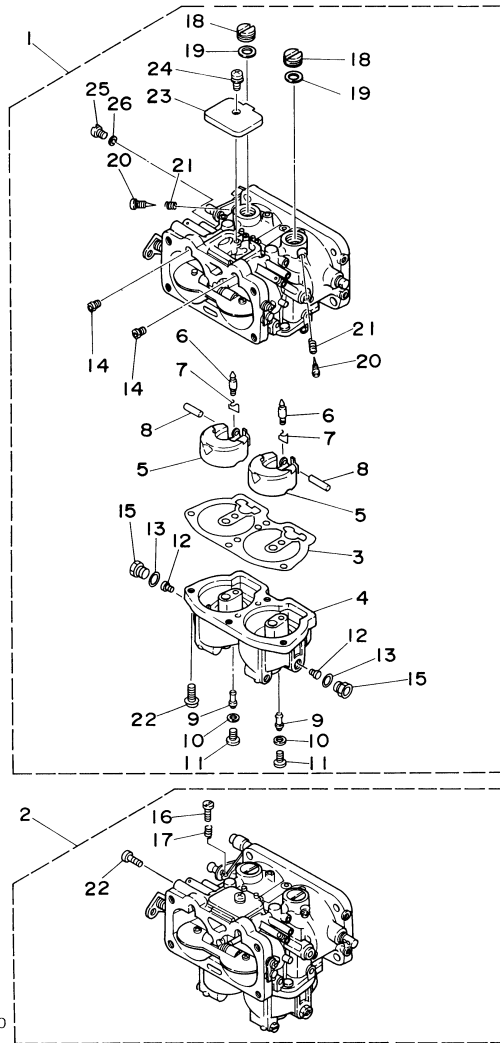

115TJRZ 2001 / CARBURETOR

©2014 Yamaha Motor Corporation, U.S.A. All rights reserved.

Part List

115TJRZ 2001 / CARBURETOR

REF - NO	PART NUMBER	PART NAME	QUANTITY	REMARKS
1	6E5-14301-15-00	CARBURETOR ASSY 1	1	UR 115
2	6E5-14302-15-00	CARBURETOR ASSY 2	1	UR 115
3	64D-14384-00-00	.GASKET, FLOAT CHAMBER	2	
4	64D-14381-00-00	.BODY, FLOAT CHAMBER	2	
5	6E5-14385-02-00	.FLOAT	4	
6	6E5-14546-00-00	.VALVE, NEEDLE	4	
7	6E5-14159-00-00	.CLIP	4	
8	6E5-14386-02-00	.PIN, FLOAT	4	
9	64D-1492F-39-00	.JET, AIR SLOW (#78)	4	UR 115
10	61U-14959-00-00	.GASKET	4	
11	64D-14394-00-00	.VALVE, DRAIN	4	
12	64D-1492E-88-00	.JET, MAIN (#176)	4	UR 115
13	6E5-14398-00-00	.GASKET	4	
14	61A-1492H-12-00	.JET, SLOW AIR BLEED (#60)	4	
15	61A-14383-01-00	.SCREW, DRAIN	4	
16	6E5-14321-00-00	.SCREW, THROTTLE	1	#2
17	6J8-14334-00-00	.SPRING, THROTTLE	1	#2
18	6E5-14328-01-00	.PLUG	4	
19	6E5-14979-00-00	.GASKET	4	
20	6E5-14323-03-00	.SCREW, AIR ADJUSTING	4	
21	6E5-14223-00-00	.SPRING, AIR ADJUSTING	4	
22	97980-05116-00	.SCREW, WITH WASHER	9	
23	6E5-14527-01-00	.PLATE	2	
24	97980-05108-00	.SCREW, WITH WASHER	2	
25	6E5-14324-00-00	.SCREW, FLAT HEAD	2	
26	6J8-14959-00-00	.GASKET	2