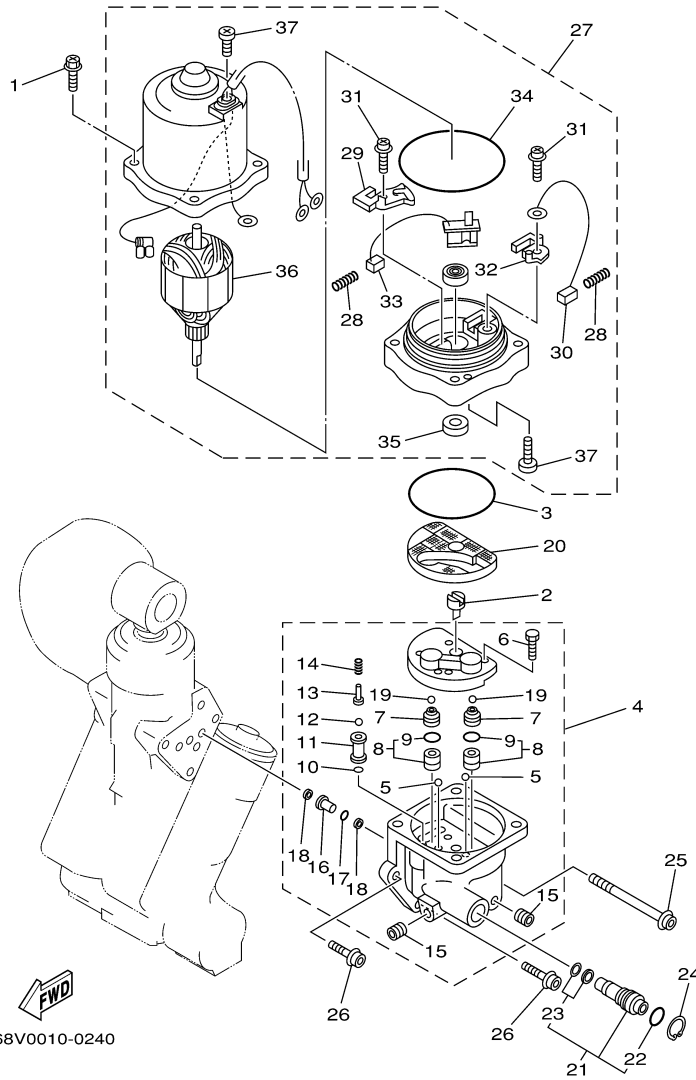

115TJRZ 2001 / POWER TRIM TILT ASSY 2

©2014 Yamaha Motor Corporation, U.S.A. All rights reserved.

Part List

115TJRZ 2001 / POWER TRIM TILT ASSY 2

REF - NO	PART NUMBER	PART NAME	QUANTITY	REMARKS
1	64E-4388E-00-00	BOLT ,SCREW (L:14MM)	4	
2	64E-43831-00-00	CONNECTOR, SHAFT	1	
3	64E-43868-00-00	O-RING	1	
4	64E-43830-00-00	GEAR PUMP ASSY	1	
5	72X-43858-00-00	.BALL	2	
6	64E-43843-00-00	.SCREW, VALVE LOCK	4	
7	64E-43841-00-00	.PISTON, SHUTTLE	2	
8	64E-43802-00-00	.VALVE SUB ASSY	2	
9	6E5-43896-00-00	..O-RING	1	
10	6G5-43863-00-00	.O-RING	1	
11	64E-43851-00-00	.SEAT, RELIEF VALVE	1	
12	64E-43858-00-00	.BALL	1	
13	64E-43859-00-00	.PIN, VALVE SUPPORT	1	
14	64E-43855-00-00	.SPRING, UP RELIEF	1	
15	6E5-43826-01-00	.PLUG, TAPER SCREW	2	
16	64E-43850-00-00	.VALVE SUB ASSY	1	
17	64E-43865-00-00	.O-RING	1	
18	64E-43816-00-00	.FILTER 1	2	
19	64E-43858-00-00	.BALL	2	
20	64E-43817-10-00	FILTER 2	1	
21	64E-43860-00-00	MANUAL VALVE SUB-ASSY	1	
22	72X-85075-L0-00	.O-RING	1	
23	64E-43827-00-00	.RING SET	1	
24	64E-43875-00-00	RING, SNAP	1	
25	64E-43879-10-00	SCREW, WITH WASHER	1	
26	64E-43879-00-00	SCREW, WITH WASHER	2	
27	64E-43880-00-00	MOTOR ASSY	1	
28	6H1-4386K-10-00	.SPRING, BRUSH	2	
29	64E-4380J-00-00	.HOLDER, BRUSH	1	
30	64E-43891-00-00	.BRUSH 1	1	
31	98507-04010-00	.SCREW, PAN HEAD	2	
32	64E-4380F-00-00	.HOLDER, BRUSH 2	1	
33	64E-43892-00-00	.BREAKER COMP (BRUSH 2)	1	
34	6G5-43865-00-00	.O-RING	1	
35	93102-08M43-00	.OIL SEAL	1	
36	64E-43805-00-00	.ARMATURE ASSY	1	
37	64E-43843-10-00	.SCREW, VALVE LOCK	3