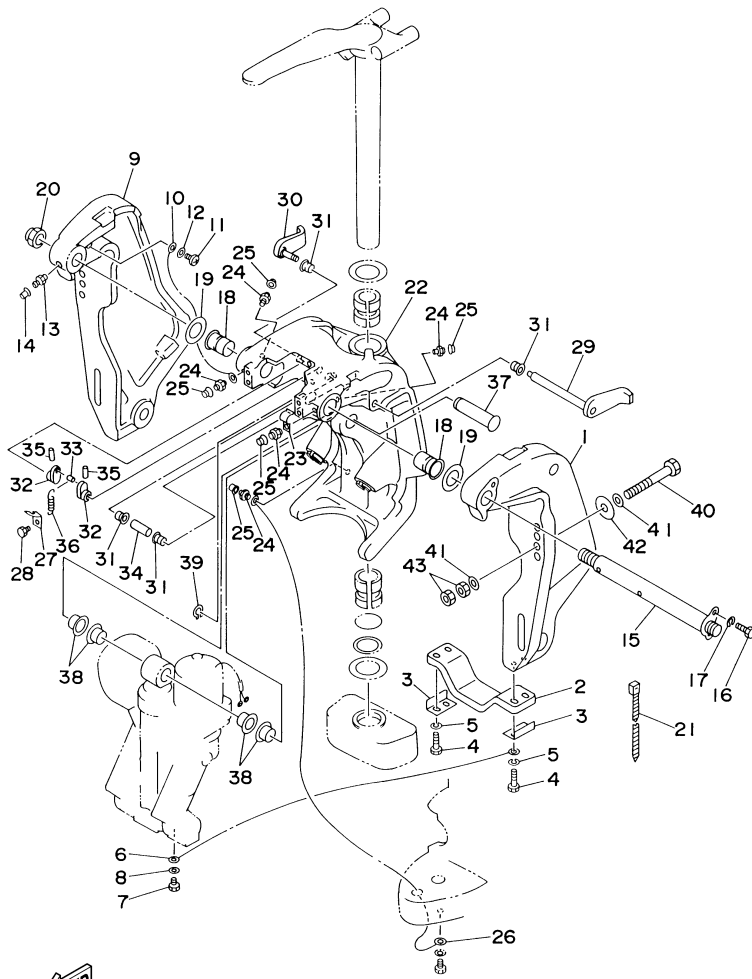

©2014 Yamaha Motor Corporation, U.S.A. All rights reserved.

115TJRZ 2001 / BRACKET 1

6N60010-7160

©2014 Yamaha Motor Corporation, U.S.A. All rights reserved.

Part List

115TJRZ 2001 / BRACKET 1

REF - NO	PART NUMBER	PART NAME	QUANTITY	REMARKS
1	64E-43111-01-8D	BRACKET, CLAMP	1	
2	6G5-45251-01-00	ANODE	1	
3	6G5-44526-00-00	PLATE	2	
4	97095-06030-00	BOLT	4	
5	92995-06100-00	WASHER, SPRING	4	
6	6E5-82148-00-00	WIRE, LEAD 4	1	
7	97095-06010-00	BOLT	1	
8	92995-06600-00	WASHER	1	
9	64E-43112-01-8D	BRACKET, CLAMP	1	
10	6E5-82148-00-00	WIRE, LEAD 4	1	
11	97880-06012-00	SCREW, PAN HEAD	1	
12	92990-06600-00	WASHER, PLATE	1	
13	93700-06M03-00	NIPPLE, GREASE	1	
14	663-45119-00-00	CAP, GREASE NIPPLE	1	AP
15	64E-43131-01-00	BOLT, CLAMP BRACKET	1	
16	97095-08020-00	BOLT	1	
17	92995-08100-00	WASHER	1	
18	90386-25M31-00	BUSH	2	
19	90201-26M59-00	WASHER, PLATE	2	
20	90185-22M11-00	NUT, SELF-LOCKING	1	
21	90465-11M10-00	CLAMP	1	
22	64E-43311-20-8D	BRACKET, SWIVEL 1	1	UR X
22	64E-43311-10-8D	BRACKET, SWIVEL 1	1	UR L
23	90465-08M63-00	CLAMP	1	
24	93700-06M03-00	NIPPLE, GREASE	5	
25	663-45119-00-00	CAP, GREASE NIPPLE	5	AP
26	6E5-82147-20-00	WIRE, LEAD 5	1	UR X
26	6E5-82147-00-00	WIRE, LEAD 5	1	UR L
27	6G5-43144-00-00	HOOK, SPRING	1	
28	97095-06010-00	BOLT	1	
29	6G5-43181-02-00	LEVER, TILT STOP 1	1	
30	6G5-43185-02-00	LEVER, TILT STOP 2	1	
31	90386-10M16-00	BUSH	4	
32	6G5-43148-00-00	COLLAR, DISTANCE	2	
33	90249-06M19-00	PIN	1	
34	90387-10M05-00	COLLAR	1	
35	91690-30020-00	PIN, SPRING	2	
36	90506-14M24-00	SPRING, TENSION	1	
37	64E-43126-00-00	PIN, UPPER SHOCK MOUNT	1	
38	90386-22M98-00	BUSH	4	
39	93410-22M11-00	CIRCLIP	1	
40	90101-12M77-00	BOLT (L:150MM)	2	UR
40	90101-12M05-00	BOLT (L:130MM)	4	UR
41	90201-13M01-00	WASHER, PLATE	8	
42	90201-12M05-00	WASHER, PLATE	4	
43	95380-12600-00	NUT	8	