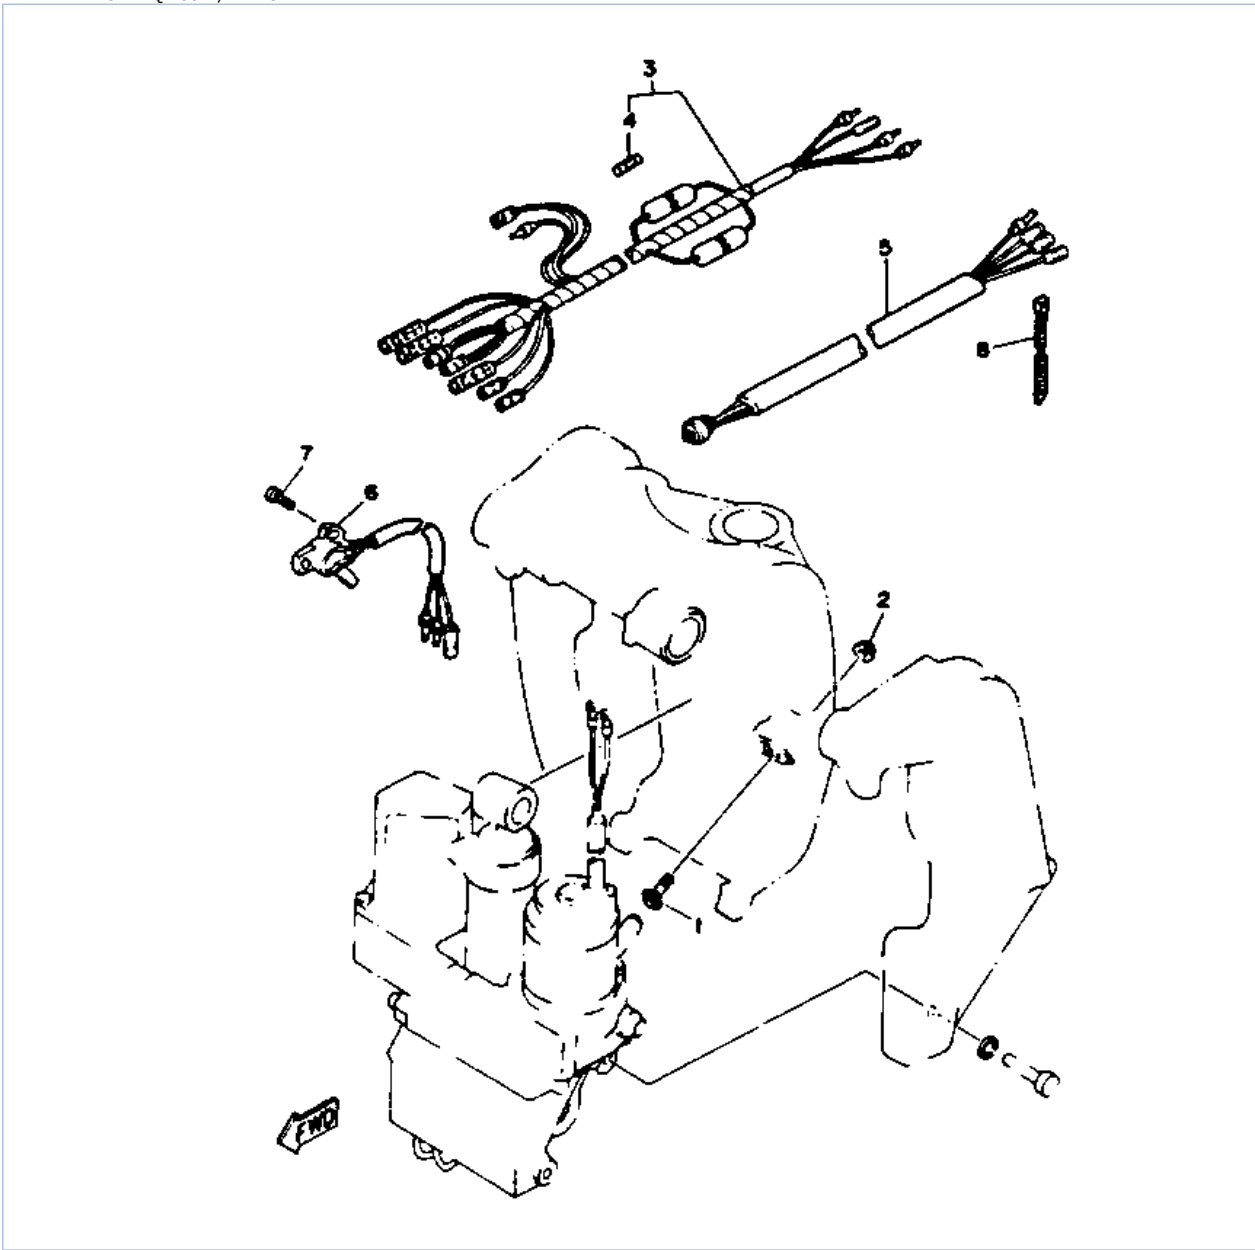

115TXRQ 1992 / BRACKET 2

©2014 Yamaha Motor Corporation, U.S.A. All rights reserved.

Part List

115TXRQ 1992 / BRACKET 2

REF - NO	PART NUMBER	PART NAME	QUANTITY	REMARKS
1	6G5-43376-00-00	BOLT, THRUST RECEIVER	2	
2	95780-10300-00	NUT, FLANGE	2	
3	6Y5-83553-M0-00	WIRE, LEAD (L=2.5M)	1	
4	1E6-82151-00-00	.FUSE (10A)	2	
5	6E5-82553-10-00	EXTENSION, WIRE HARNESS	1	
6	6R3-83672-01-00	TRIM SENDER	1	
7	98580-06016-00	SCREW, PAN HEAD	2	
8	90465-11M10-00	CLAMP	3