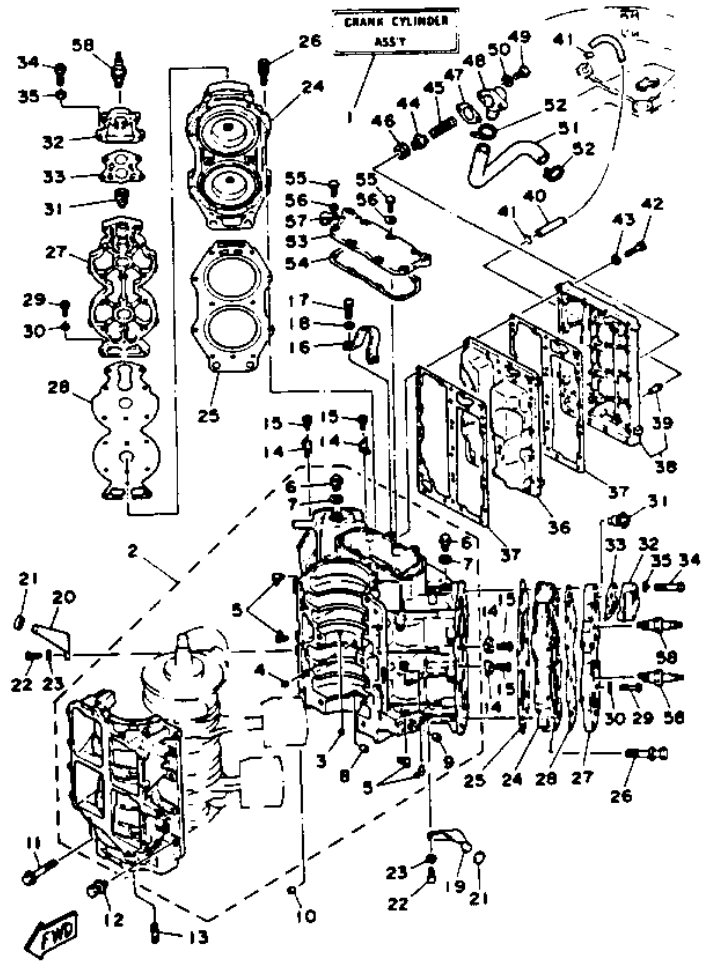

115TXRQ 1992 / CYLINDER CRANKCASE

©2014 Yamaha Motor Corporation, U.S.A. All rights reserved.

Part List

115TXRQ 1992 / CYLINDER CRANKCASE

REF - NO	PART NUMBER	PART NAME	QUANTITY	REMARKS
1	6N7-W0090-10-EK	CRANK-CYLINDER ASSEMBLY.	1	UR 130 MODEL
1	6N6-W0090-10-EK	CRANK CYLINDER. ASS"Y (REF. #2~56 & GRIDS A8-9, REF. #1)	1	UR 115 MODEL
2	6N6-15100-00-94	CRANKCASE ASSEMBLY	1	UR 115 MODEL
2	6N7-15100-00-94	CRANKCASE ASSEMBLY	1	UR 130 MODEL
3	624-11379-00-00	.VALVE, CHECK	1	
4	663-11518-01-00	.LOCK BEARING	1	
5	6E5-11372-00-00	.NIPPLE, HOSE	4	
6	90340-14M00-00	.PLUG, STRAIGHT SCREW	2	
7	90430-14115-00	.GASKET	2	
8	90384-06M07-00	.BUSH, BIMETAL FORMED	1	
9	90384-14M09-00	.BUSH, BIMETAL FORMED	1	
10	93608-12063-00	PIN, DOWEL	2	
11	90105-10M20-00	BOLT, FLANGE	6	
12	90119-08M23-00	BOLT, W/WASHER	8	
13	90116-08M45-00	BOLT, STUD	2	
14	6E5-11325-00-00	ANODE	4	
15	98680-04016-00	SCREW OVAL HEAD	4	
16	6E5-11119-00-00	HANGER, ENGINE	1	
17	97313-08020-00	BOLT, HEXAGON	2	
18	92990-08100-00	WASHER, SPRING	2	
19	6E5-42761-00-94	STOPPER	1	
20	6E5-42762-00-94	STOPPER	1	
21	663-44533-00-00	DAMPER, UPPER MOUNT RUBBER	2	
22	97313-06020-00	BOLT, HEXAGON	4	
23	92990-06600-00	WASHER, PLATE	4	
24	6L1-11111-00-94	HEAD, CYLINDER 1	2	UR 130 MODEL
24	6E5-11111-10-94	HEAD, CYLINDER 1	2	UR 115 MODEL
25	6E5-11181-A0-00	GASKET, CYLINDER HEAD 1	2	
26	90119-08M21-00	BOLT, WITH WASHER	20	
27	6E5-11191-01-9M	COVER, CYLINDER HEAD 1	2	
28	6E5-11193-A0-00	.GASKET, HEAD COVER 1	2	
29	97313-06030-00	BOLT	24	
30	92990-06600-00	WASHER, PLATE	24	
31	6E5-12411-20-00	THERMOSTAT	2	
32	6G5-12413-00-9M	COVER, THERMOSTAT	2	
33	688-12414-A1-00	.GASKET, COVER	2	
34	97313-06040-00	BOLT, HEXAGON	8	
35	92990-06600-00	WASHER, PLATE	8	
36	6E5-41111-00-9M	INNER COVER, EXHAUST	1	UR 115 MODEL
36	6L1-41111-00-9M	INNER COVER, EXHAUST	1	UR 130 MODEL
37	6E5-41112-A0-00	GASKET, EXHAUST INNER COVER	2	
38	6N7-41113-00-9M	OUTER COVER, EXHAUST	1	
39	652-24461-00-00	.PIPE, JOINT 4	1	
40	6E5-24312-00-00	PIPE 2	1	
41	90467-08004-00	CLIP	2	
42	97013-06035-00	BOLT	23	
43	92990-06600-00	WASHER, PLATE	23	
44	6G5-12416-00-00	VALVE, PRESSURE CONTROL	1	
45	90501-16M11-00	SPRING, COMPRESSION	1	
46	90480-20M05-00	GROMMET	1	