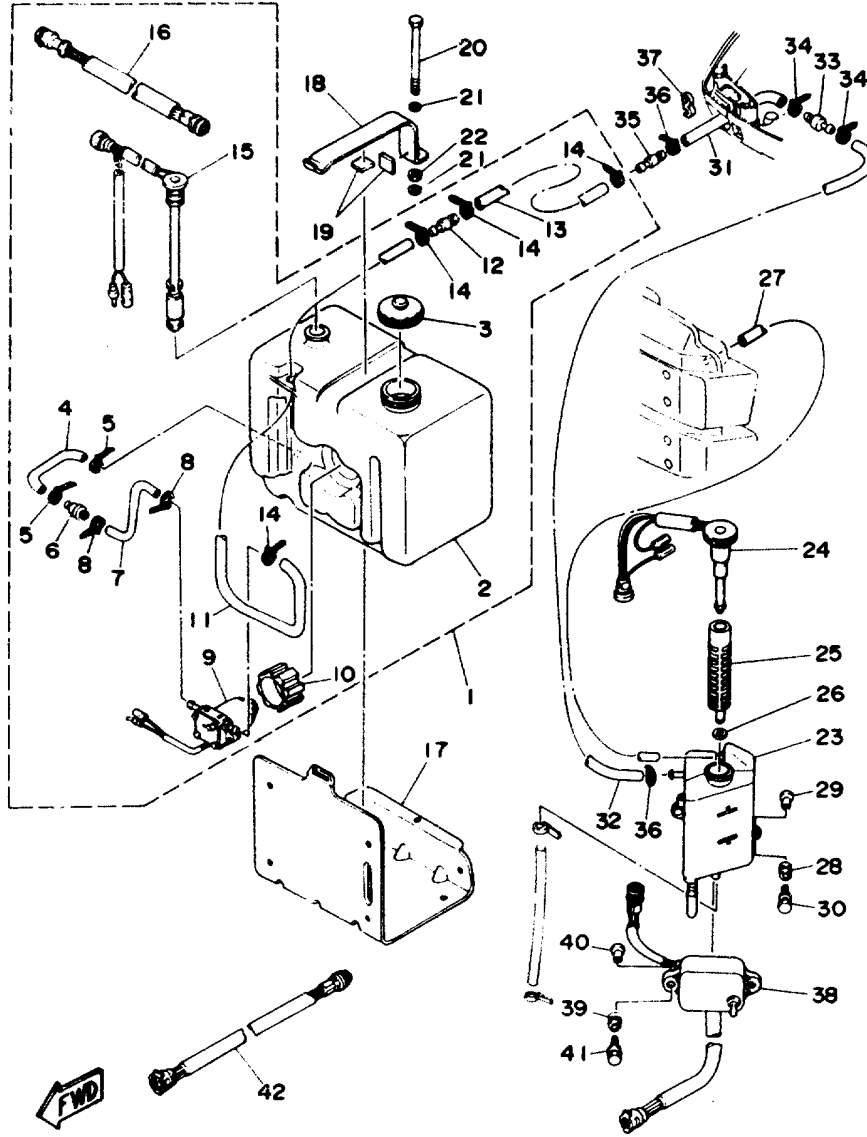

115TXRQ 1992 / OIL TANK

©2014 Yamaha Motor Corporation, U.S.A. All rights reserved.

Part List

115TXRQ 1992 / OIL TANK

REF - NO	PART NUMBER	PART NAME	QUANTITY	REMARKS
1	6E5-21708-05-00	OIL TANK SUB-ASSY	1	
2	6E5-21733-02-00	.SUB TANK, OIL (105L)	1	
3	6E5-21770-03-00	.OIL TANK CAP ASSY	1	
4	6E5-24322-00-00	.PIPE 11	1	
5	90465-11M10-00	.CLAMP	2	
6	646-24251-02-00	.STRAINER 1	1	
7	6E5-24319-01-00	.PIPE, OIL	1	
8	90465-11M10-00	.CLAMP	2	
9	6E5-81900-01-00	.OIL FEED PUMP ASSY	1	
10	6E5-81922-00-00	.GROMMET	1	
11	6E5-24321-01-00	.PIPE 10	1	
12	6E5-24379-00-00	.PIPE, JOINT 4	1	
13	90445-11M81-00	.HOSE (L3000)	1	
14	90465-11M10-00	.CLAMP	4	
15	6E5-85720-02-00	.OIL LEVEL GAUGE ASSY	1	
16	6N7-85721-00-00	WIRE, LEAD	1	
16	6E5-85721-10-00	.WIRE LEAD	1	
17	6E5-21734-01-33	HOLDER, OIL SUB TANK	1	
18	6E5-21798-01-33	BRACKET, DAMPER	1	
19	6E5-21746-00-00	DAMPER	2	
20	97380-06100-00	BOLT, HEXAGON (91201-06100)	1	
21	92990-06600-00	WASHER, PLATE	2	
22	95380-06600-00	NUT, HEXAGON	1	
23	6E5-21750-04-00	OIL TANK ASSY (6E5-21750-03-00)	1	
24	6G7-85730-03-00	OIL LEVEL GAUGE ASSY	1	
25	6E5-13411-00-00	STRAINER, OIL	1	
26	6E5-13414-00-00	GASKET, STRAINER COVER	1	
27	90445-05M02-00	HOSE (L380)	1	
28	6A0-82317-00-00	DAMPER, IGNITION COIL	3	
29	624-42542-00-00	PIPE	3	
30	90119-06M65-00	BOLT, WITH WASHER	3	
31	6R3-24323-10-00	PIPE 12	1	
32	90445-12M02-00	HOSE (LONG)	1	
32	90445-12M05-00	HOSE	1	
33	6E5-24379-00-00	PIPE, JOINT 4	1	
34	90465-11M10-00	CLAMP	2	
35	6E5-24379-00-00	PIPE, JOINT 4	1	
36	90465-11M10-00	CLAMP	2	
37	90464-13M34-00	CLAMP	1	
38	6E5-85740-02-00	CONTROL UNIT ASSY	1	
39	6A0-82317-00-00	DAMPER, IGNITION COIL	2	
40	624-42542-00-00	PIPE	2	
41	90119-06M65-00	BOLT, WITH WASHER	2	
42	6E5-82521-03-00	WIRE, LEAD	1	
42	6N7-82521-00-00	WIRE, LEAD	1	

Part Notes

115TXRQ 1992 / OIL TANK

PART NUMBER	NOTE TEXT
646-24251-02-00	OEM: This part number is among the Top 100 Most Popular Marine Maintenance Parts as of March 2014.
6E5-81900-01-00	OEM: This part number is among the Top 100 Most Popular Marine Maintenance Parts as of March 2014.