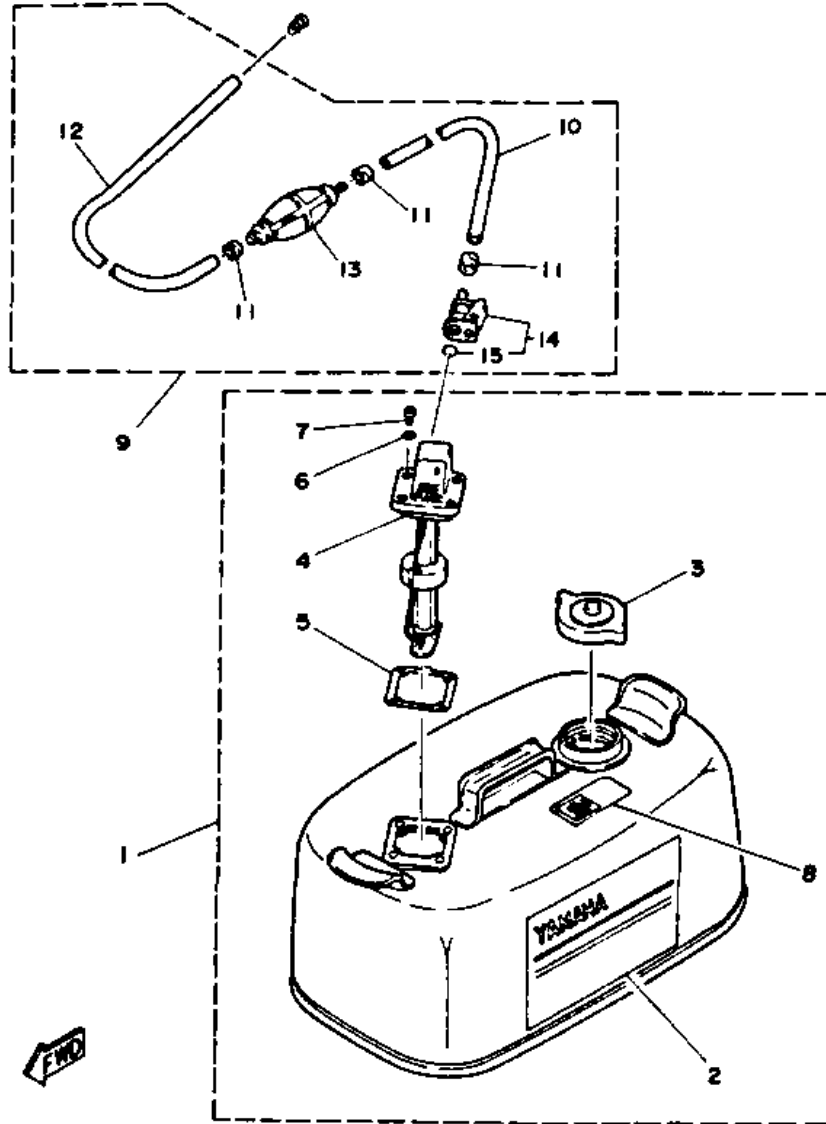

115TXRQ 1992 / FUEL TANK

©2014 Yamaha Motor Corporation, U.S.A. All rights reserved.

Part List

115TXRQ 1992 / FUEL TANK

REF - NO	PART NUMBER	PART NAME	QUANTITY	REMARKS
1	6Y1-W2420-42-24	FUEL TANK ASSEMBLY	1	
2	6Y1-24244-20-00	.GRAPHIC, SIDE	1	
3	6Y1-24610-00-00	.CAP ASSEMBLY	1	
4	6Y1-24260-02-00	.FUEL METER ASSEMBLY	1	
5	6Y1-24268-00-00	.GASKET, FUEL METER	1	
6	6Y1-24329-00-00	.SEAL	4	
7	98586-05016-00	.SCREW, PAN HEAD	4	
8	6Y1-24256-50-00	.GRAPHIC, FUEL TANK	1	
9	6Y2-24306-40-00	FUEL PIPE COMP. 1	1	
10	90445-13M01-00	.HOSE (L2050)	1	
11	6E5-24351-51-00	.BAND 1	3	
12	90445-13M35-00	.HOSE (L250)	1	
13	6Y2-24360-51-00	.PRIMER PUMP ASSY	1	
14	6Y2-24305-02-00	.FUEL PIPE JOINT COMP 2	1	
15	93210-08287-00	..O-RING	1