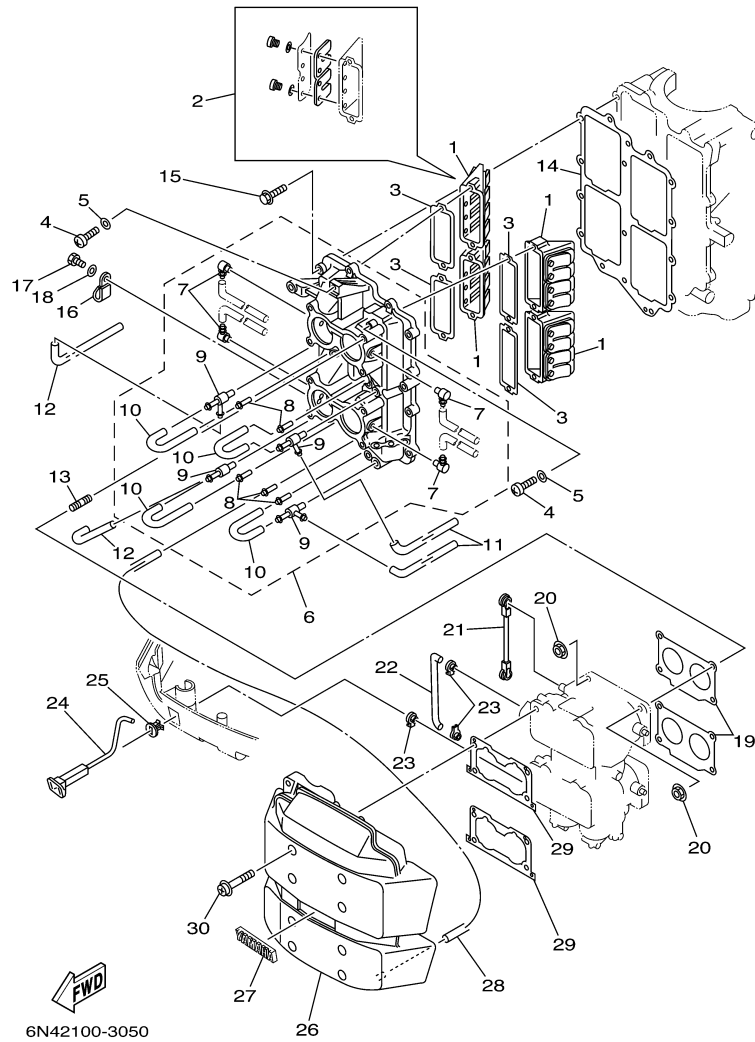

115TXRD 2005 / INTAKE

©2014 Yamaha Motor Corporation, U.S.A. All rights reserved.

Part List

115TXRD 2005 / INTAKE

REF - NO	PART NUMBER	PART NAME	QUANTITY	REMARKS
1	6E5-13610-00-00	REED VALVE ASSY	4	
2	6E5-W0004-00-00	.REED SET	1	
3	6E5-13621-A1-00	.GASKET, VALVE SEAT	4	
4	97880-05025-00	SCREW, PAN HEAD	8	
5	92990-05600-00	WASHER, PLATE	8	
6	6E5-13641-11-1S	MANIFOLD 1	1	
7	6E5-13552-01-00	.NOZZLE	4	
8	624-14485-00-00	.PIPE, JOINT	5	
9	6E5-11370-01-00	.CHECK VALVE ASSY	4	
10	90445-07M28-00	.HOSE (L70)	4	
11	90445-07M24-00	HOSE (L240)	2	
12	90445-07M46-00	HOSE (L360)	2	
13	90116-06M30-00	BOLT, STUD	8	
14	6E5-13645-A1-00	GASKET, MANIFOLD 1	1	
15	90119-06MA3-00	BOLT, WITH WASHER	12	
16	90465-06M86-00	.CLAMP	1	
17	97095-06012-00	BOLT	1	
18	92995-06600-00	WASHER	1	
19	6E5-14198-A2-00	.GASKET	2	
20	90179-06M28-00	NUT	8	
21	6E5-41217-01-00	ROD, ACCEL. LEVER	1	
22	6E5-41256-01-00	ROD, CHOKE 1	1	
23	661-41262-02-00	JOINT, CHOKE LEVER	3	
24	6N7-41271-00-00	KNOB, CHOKE	1	
25	689-41273-00-00	GROMMET	1	
26	6N7-14440-01-00	SILENCER ASSY, INTAKE	1	
27	6E5-1441K-00-00	EMBLEM	1	
28	90445-07258-00	HOSE (L200)	1	
29	6K7-14483-00-00	GASKET	2	
30	90159-06M14-00	SCREW, WITH WASHER	8