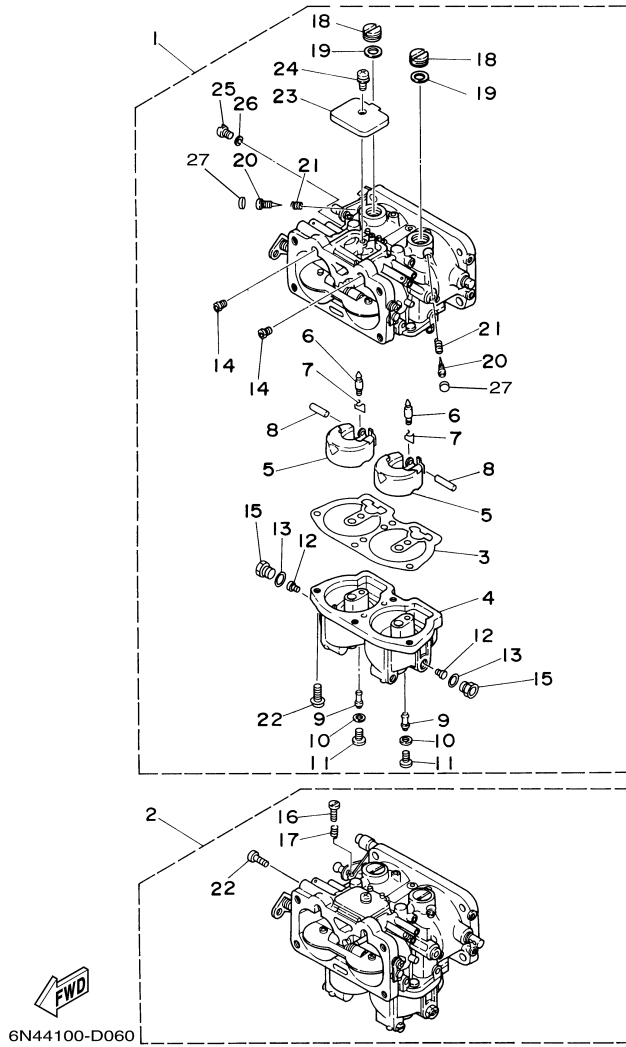

115TXRD 2005 / CARBURETOR

©2014 Yamaha Motor Corporation, U.S.A. All rights reserved.

Part List

115TXRD 2005 / CARBURETOR

REF - NO	PART NUMBER	PART NAME	QUANTITY	REMARKS
1	6N6-14301-00-00	CARBURETOR ASSY 1	1	
2	6N6-14302-00-00	CARBURETOR ASSY 2	1	
3	64D-14384-01-00	.GASKET, FLOAT CHAMBER	2	
4	64D-14381-00-00	.BODY, FLOAT CHAMBER	2	
5	6E5-14385-02-00	.FLOAT	4	
6	6E5-14546-00-00	.VALVE, NEEDLE	4	
7	6E5-14159-00-00	.CLIP	4	
8	6E5-14386-02-00	.PIN, FLOAT	4	
9	64D-1492F-39-00	.JET, AIR SLOW (#78)	4	
10	61U-14959-00-00	.GASKET	4	
11	64D-14394-00-00	.VALVE, DRAIN	4	
12	64D-1492E-88-00	.JET, MAIN (#176)	4	
13	6E5-14398-00-00	.GASKET	4	
14	61A-1492H-12-00	.JET, SLOW AIR BLEED (#60)	4	
15	61A-14383-01-00	.SCREW, DRAIN	4	
16	6E5-14321-00-00	.SCREW, THROTTLE	1	#2
17	6J8-14334-00-00	.SPRING, THROTTLE	1	#2
18	6E5-14328-01-00	.PLUG	4	
19	6E5-14979-00-00	.GASKET	4	
20	6E5-14323-03-00	.SCREW, AIR ADJUSTING	4	
21	6E5-14223-00-00	.SPRING, AIR ADJUSTING	4	
22	97980-05116-00	.SCREW, WITH WASHER	9	
23	6E5-14527-01-00	.PLATE	2	
24	97980-05108-00	.SCREW, WITH WASHER	2	
25	6E5-14324-00-00	.SCREW, FLAT HEAD	2	
26	6J8-14995-00-00	.GASKET	2	
27	64E-1432A-00-00	.PLUG	4