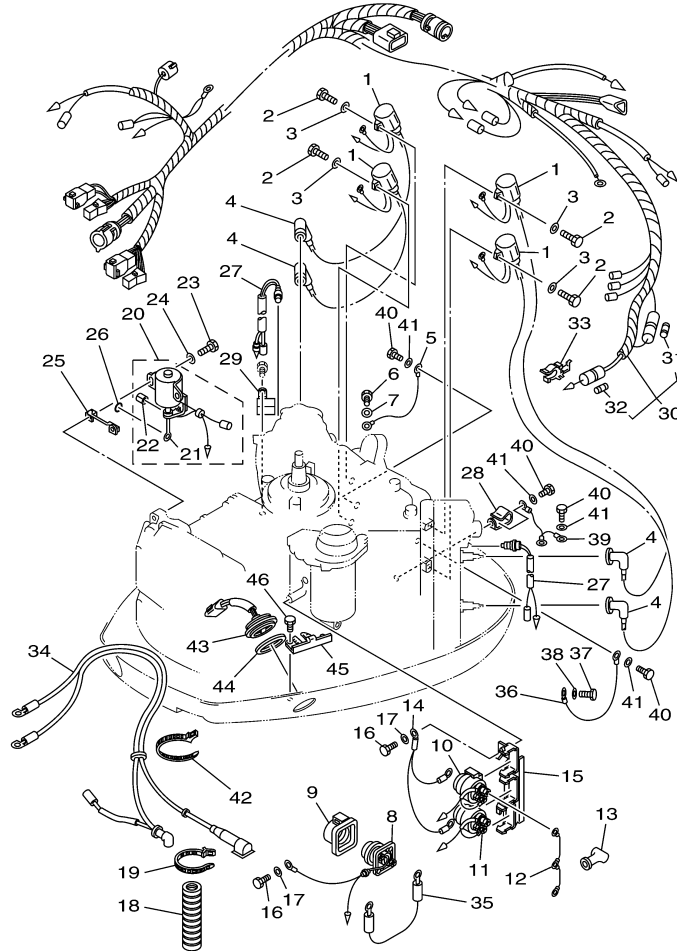

115TXRD 2005 / ELECTRICAL 2

6N43110-C130

©2014 Yamaha Motor Corporation, U.S.A. All rights reserved.

Part List

115TXRD 2005 / ELECTRICAL 2

REF - NO	PART NUMBER	PART NAME	QUANTITY	REMARKS
1	6R3-85570-01-00	IGNITION COIL ASSY	4	
2	97095-06020-00	BOLT	4	
3	92995-06600-00	WASHER	4	
4	6G1-82370-21-00	PLUG CAP ASSY	4	
5	662-82519-00-00	WIRE, EARTH LEAD	1	
6	97095-06012-00	BOLT	1	
7	92995-06600-00	WASHER	1	
8	61A-81941-00-00	STARTER RELAY ASSY	1	
9	689-81952-10-00	HOLDER, RELAY	1	
10	6E5-81950-00-00	RELAY ASSY	1	
11	6E5-8195A-00-00	RELAY ASSY	1	
12	6G5-87149-10-00	CONNECTOR	1	
13	6G5-82119-00-00	COVER, LEAD WIRE	2	
14	6E5-82116-00-00	WIRE, MINUS LEAD	1	
15	6E5-81948-22-00	BRACKET	1	
16	97095-06016-00	BOLT	2	
17	92995-06600-00	WASHER	2	
18	6N7-83557-00-00	TUBE (I.DIA:22MM)	1	
19	90465-13M18-00	CLAMP	1	
20	6N7-86110-00-00	SOLENOID	1	
21	6N7-86116-00-00	.WIRE, PULL	1	
22	91609-30010-00	.PIN, SPRING	1	
23	97095-06030-00	BOLT	2	
24	92995-06600-00	WASHER	2	
25	6N7-86112-00-00	STAY, SOLENOID	1	
26	93210-03261-00	O-RING	1	
27	688-82560-10-00	THERMO SWITCH ASSY	2	
28	90465-05M87-00	CLAMP	1	
29	90465-08M89-00	CLAMP	1	
30	6N7-82590-40-00	WIRE HARNESS ASSY	1	
31	663-82151-00-00	.FUSE (12V-20A)	1	
32	705-82151-00-00	.FUSE (30A)	1	
33	6G5-82152-00-00	HOLDER, FUSE	2	
34	6R3-82105-J1-00	BATTERY CABLE	1	
35	6E5-82117-01-00	WIRE, LEAD	1	
36	6R3-82519-00-00	WIRE, EARTH LEAD	1	
37	97095-06012-00	BOLT	1	
38	92995-06600-00	WASHER	1	
39	6E5-82531-10-00	WIRE, LEAD	1	
40	97095-06012-00	BOLT	4	
41	92995-06600-00	WASHER	4	
42	90465-13M18-00	CLAMP	1	
43	6R3-82563-00-00	TRIM & TILT SWITCH ASSY	1	
44	6E5-82587-00-00	GASKET	1	
45	6R3-83614-00-00	BRACKET	1	
46	97095-06012-00	BOLT	2