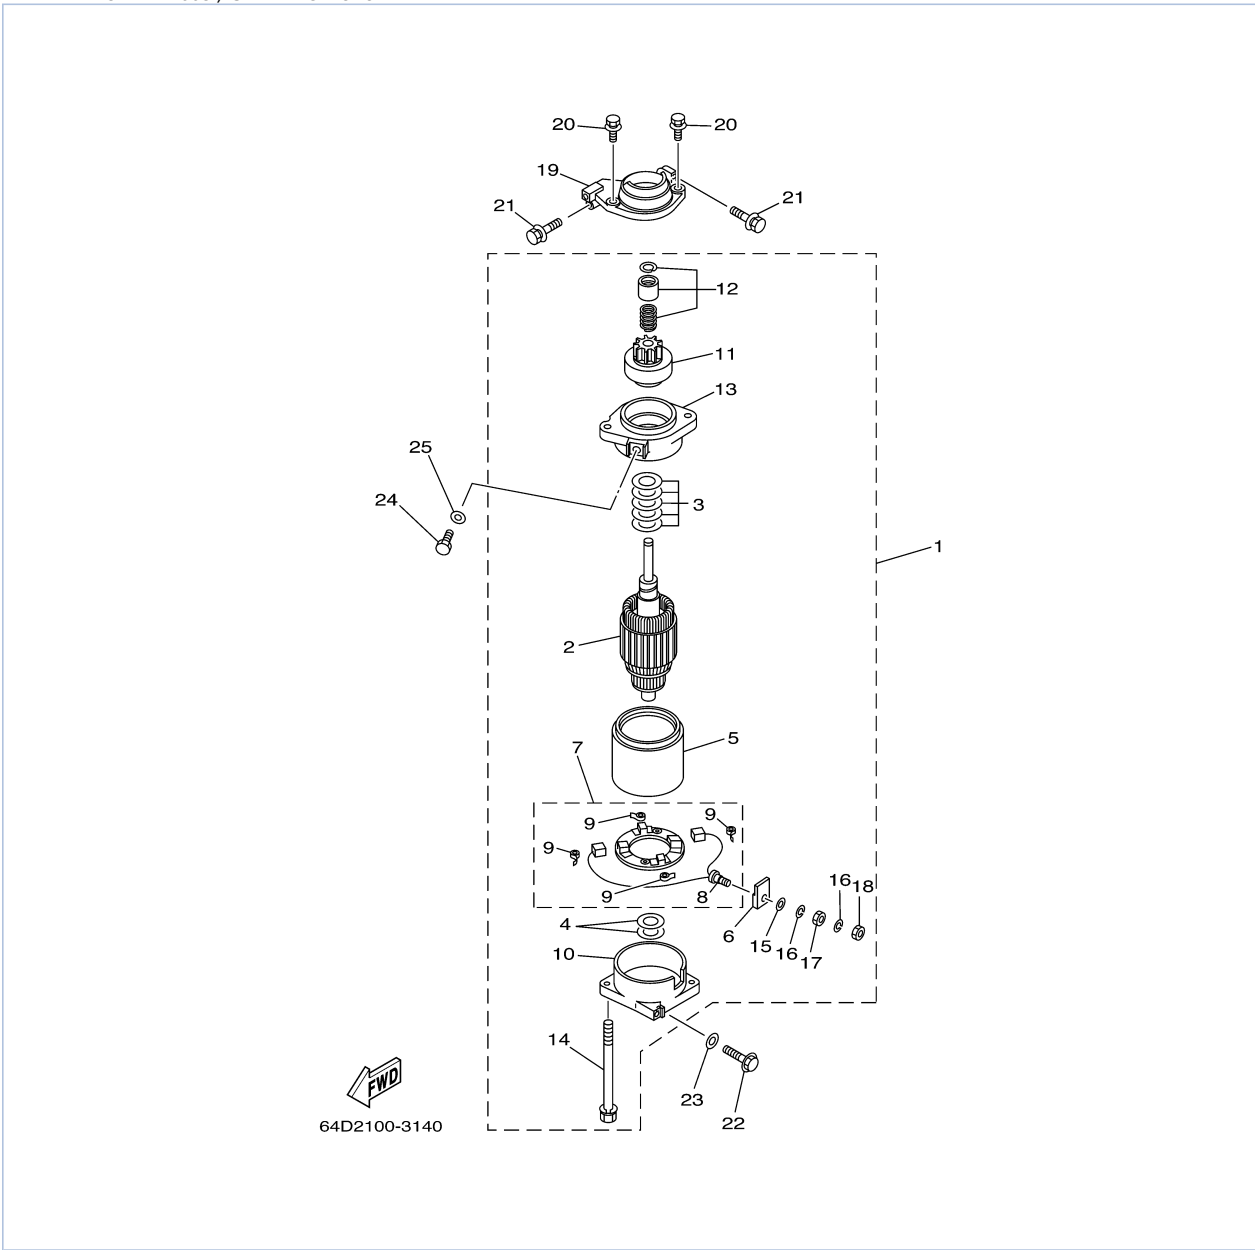

115TXRD 2005 / STARTING MOTOR

64D2100-3140

©2014 Yamaha Motor Corporation, U.S.A. All rights reserved.

Part List

115TXRD 2005 / STARTING MOTOR

REF - NO	PART NUMBER	PART NAME	QUANTITY	REMARKS
1	6N7-81800-10-00	STARTING MOTOR ASSY	1	
2	6N7-81850-10-00	.ARMATURE ASSY	1	
3	61A-81809-00-00	.WASHER KIT	1	
4	61A-81824-00-00	.WASHER 2	2	
5	6N7-81810-00-00	.STATOR ASSY	1	
6	6K7-8182G-10-00	.BUSH, TERMINAL	1	
7	6N7-81840-00-00	.BRUSH HOLDER ASSY	1	
8	6N7-81801-00-00	..BRUSH SET	1	
9	6N7-81813-00-00	..SPRING, BRUSH	4	
10	6N7-81820-10-00	.REAR BRACKET ASSY	1	
11	6N7-81807-00-00	.GEAR ASSY, STARTING MOTOR	1	
12	6N7-81857-00-00	.RETAINER	1	
13	6N7-81830-00-00	.FRONT BRACKET ASSY	1	
14	6K7-81826-10-00	.BOLT	2	
15	6E5-8182E-10-00	.WASHER	1	
16	6E5-8182F-10-00	.WASHER	2	
17	6E5-8182A-10-00	.NUT	1	
18	6E5-8182K-10-00	.NUT	1	
19	6R3-81822-00-94	BRACKET, STARTING MOTOR	1	
20	90119-08M76-00	BOLT, WITH WASHER	2	
21	90119-08M77-00	BOLT, WITH WASHER	2	
22	90119-08M57-00	BOLT, WITH WASHER	1	
23	92990-08600-00	..WASHER, PLATE	1	
24	97095-08016-00	BOLT	1	
25	92995-08600-00	WASHER	1