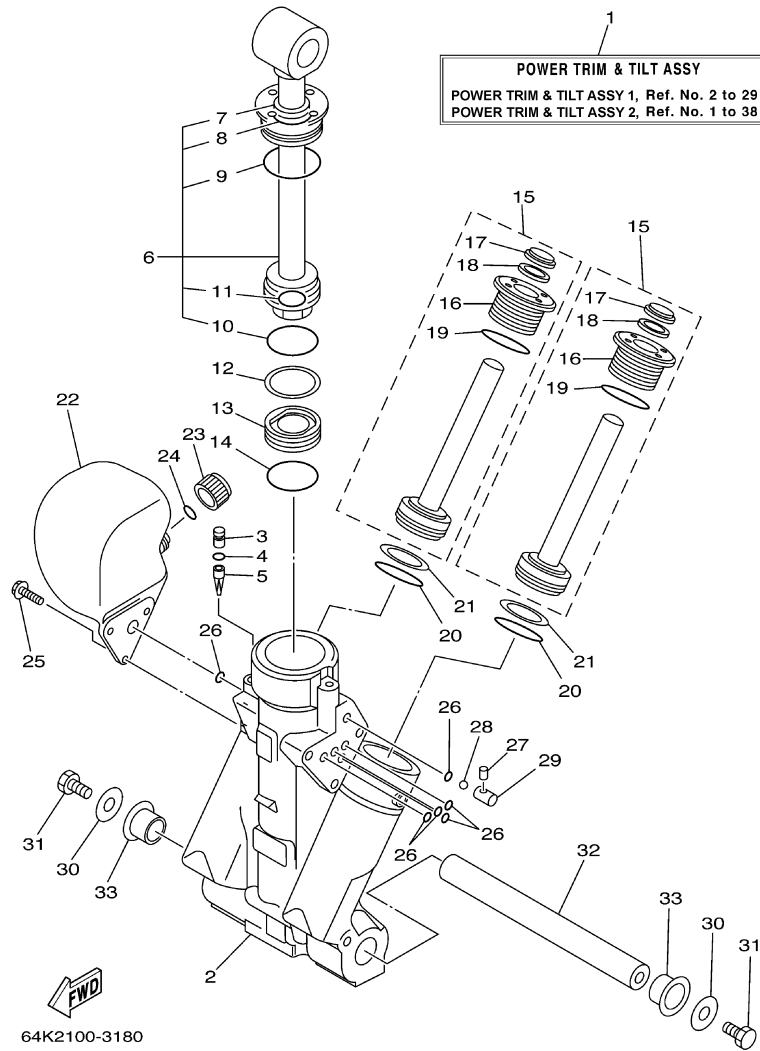

115TXRD 2005 / POWER TRIM & TILT ASSEMBLY 1

©2014 Yamaha Motor Corporation, U.S.A. All rights reserved.

Part List

115TXRD 2005 / POWER TRIM & TILT ASSEMBLY 1

REF - NO	PART NUMBER	PART NAME	QUANTITY	REMARKS
1	64E-43800-02-4D	POWER TRIM & TILT ASSY	1	
2	64E-43825-01-00	HOUSING, TRIM & TILT	1	
3	64E-4388J-00-00	PLUG 2	1	
4	93210-10M74-00	O-RING	1	
5	64E-43817-00-00	FILTER 2	1	
6	64E-43810-00-00	TILT PISTON SUB ASSY	1	
7	64E-43898-00-00	..SEAL, DUST 2	1	
8	64E-43867-00-00	.O-RING	1	
9	64E-43866-00-00	.O-RING	1	
10	6E5-43862-00-00	.O-RING	1	
11	64E-43883-00-00	.O-RING	1	
12	6E5-43872-00-00	RING, BACK UP	1	
13	6E5-43814-02-00	PISTON, FREE	1	
14	6E5-43862-00-00	O-RING	1	
15	64E-43820-00-00	PISTON SUB ASSEMBLY	2	
16	64E-43821-00-00	.SCREW, TRIM CYLINDER END	1	
17	64E-43822-00-00	.SEAL, TRIM DUST	1	
18	64E-4384J-00-00	.SEAL, TRIM DOWN	1	
19	6G5-43864-00-00	.O-RING	1	
20	6E5-43864-00-00	O-RING	2	
21	6E5-43874-01-00	RING, BACK UP	2	
22	64E-43828-00-00	BODY, RESERVOIR	1	
23	64E-43829-00-00	PLUG, RESERVOIR	1	
24	64E-43897-00-00	O-RING	1	
25	64E-4388E-00-00	BOLT ,SCREW (L:14MM)	3	
26	64E-43869-00-00	O-RING	6	
27	64E-4381G-00-00	PIN	1	
28	6E5-43858-00-00	BALL	1	
29	64E-4382G-00-00	VALVE, SEAT	1	
30	90201-08M14-00	WASHER, PLATE	2	
31	97080-08016-00	BOLT	2	
32	64E-43818-01-00	PIN, LOWER SHOCK MOUNT	1	
33	90386-22M98-00	BUSH	2	

Part Notes

115TXRD 2005 / POWER TRIM & TILT ASSEMBLY 1

PART NUMBER	NOTE TEXT
64E-43822-00-00	OEM: This part number is among the Top 100 Most Popular Marine Maintenance Parts as of March 2014.
64E-4384J-00-00	OEM: This part number is among the Top 100 Most Popular Marine Maintenance Parts as of March 2014.
6G5-43864-00-00	OEM: This part number is among the Top 100 Most Popular Marine Maintenance Parts as of March 2014.
64E-43869-00-00	OEM: This part number is among the Top 100 Most Popular Marine Maintenance Parts as of March 2014.

©2014 Yamaha Motor Corporation, U.S.A. All rights reserved.