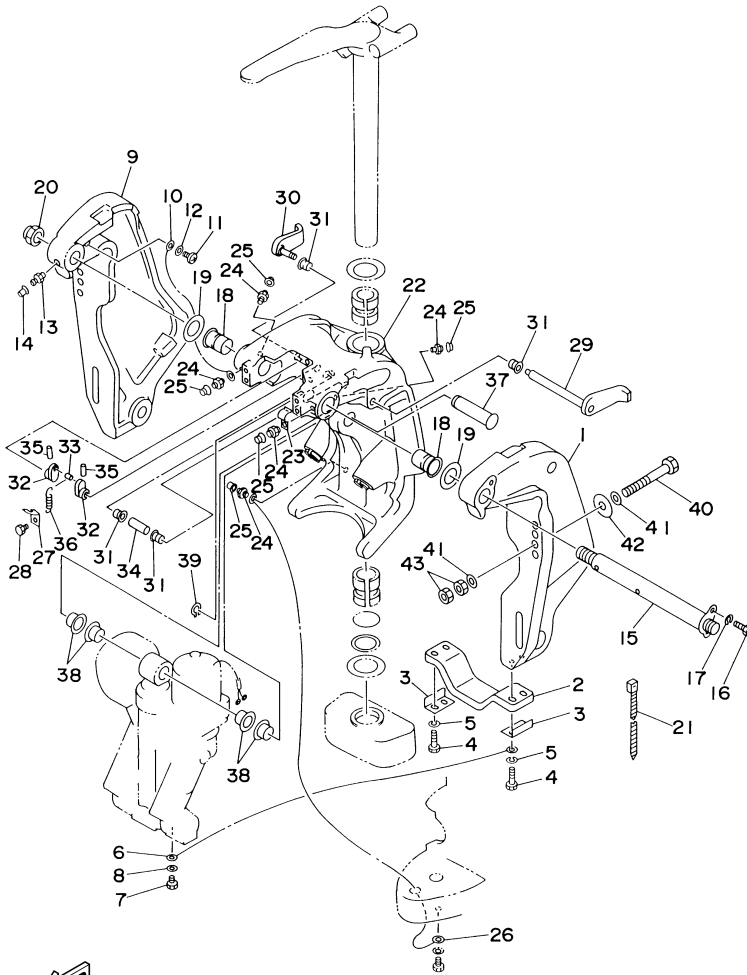

115TXRD 2005 / BRACKET 1

6N60010-7160

©2014 Yamaha Motor Corporation, U.S.A. All rights reserved.

Part List

115TXRD 2005 / BRACKET 1

REF - NO	PART NUMBER	PART NAME	QUANTITY	REMARKS
1	64E-43111-02-8D	BRACKET, CLAMP 1	1	
2	6G5-45251-02-00	ANODE	1	
3	6G5-44526-00-00	PLATE	2	
4	97095-06030-00	BOLT	4	
5	92995-06100-00	WASHER, SPRING	4	
6	6E5-82148-00-00	WIRE, LEAD 4	1	
7	97095-06010-00	BOLT	1	
8	92995-06600-00	WASHER	1	
9	64E-43112-02-8D	BRACKET, CLAMP 2	1	
10	6E5-82148-00-00	WIRE, LEAD 4	1	
11	97880-06012-00	SCREW, PAN HEAD	1	
12	92990-06600-00	WASHER, PLATE	1	
13	93700-06M03-00	NIPPLE, GREASE	1	
14	663-45119-00-00	CAP, GREASE NIPPLE	1	AP
15	64E-43131-01-00	BOLT, CLAMP BRACKET	1	
16	97095-08020-00	BOLT	1	
17	92995-08100-00	WASHER	1	
18	90386-25M31-00	BUSH	2	
19	90201-26M59-00	WASHER, PLATE	2	
20	90185-22M11-00	NUT, SELF-LOCKING	1	
21	90465-11M10-00	CLAMP	1	
22	64E-43311-20-8D	BRACKET, SWIVEL 1	1	UR X
22	64E-43311-10-8D	BRACKET, SWIVEL 1	1	UR L
23	90465-08M63-00	CLAMP	1	
24	93700-06M03-00	NIPPLE, GREASE	5	
25	663-45119-00-00	CAP, GREASE NIPPLE	5	AP
26	6E5-82147-20-00	WIRE, LEAD 5	1	UR X
26	6E5-82147-00-00	WIRE, LEAD 5	1	UR L
27	6G5-43144-00-00	HOOK, SPRING	1	
28	97095-06010-00	BOLT	1	
29	6G5-43181-02-00	LEVER, TILT STOP 1	1	
30	6G5-43185-02-00	LEVER, TILT STOP 2	1	
31	90386-10M16-00	BUSH	4	
32	6G5-43148-00-00	COLLAR, DISTANCE	2	
33	90249-06M19-00	PIN	1	
34	90387-10M05-00	COLLAR	1	
35	91690-30020-00	PIN, SPRING	2	
36	90506-14M24-00	SPRING, TENSION	1	
37	64E-43126-00-00	PIN, UPPER SHOCK MOUNT	1	
38	90386-22M98-00	BUSH	4	
39	93410-22M11-00	CIRCLIP	1	
40	90101-12M77-00	BOLT (L:150MM)	2	UR
40	90101-12M05-00	BOLT (L:130MM)	4	UR
41	90201-13M01-00	WASHER, PLATE	8	
42	90201-12M05-00	WASHER, PLATE	4	
43	95380-12600-00	NUT	8	

Part Notes

115TXRD 2005 / BRACKET 1

PART NUMBER	NOTE TEXT
6G5-45251-02-00	OEM: This part number is among the Top 100 Most Popular Marine Maintenance Parts as of March 2014.
92990-06600-00	OEM: This part number is among the Top 100 Most Popular Marine Maintenance Parts as of March 2014.