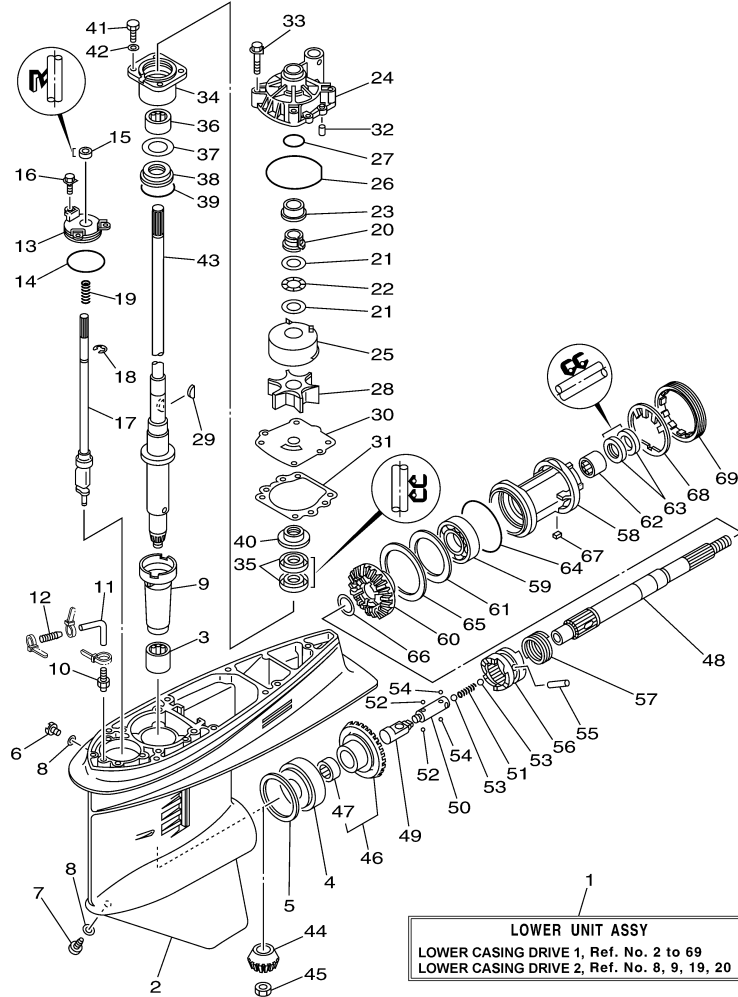

115TXRD 2005 / LOWER CASING DRIVE 1

6N64110-D210

Part List

115TXRD 2005 / LOWER CASING DRIVE 1

REF - NO	PART NUMBER	PART NAME	QUANTITY	REMARKS
1	6E5-45300-27-8D	LOWER UNIT ASSY	1	UR X
1	6E5-45300-17-8D	LOWER UNIT ASSY	1	UR L
2	6E5-45301-05-8D	CASING, LOWER	1	
3	93315-628U9-00	BEARING	1	
4	93332-000U7-00	BEARING	1	
5	6E5-45567-01-00	SHIM (T:0.10MM)	1	UR
5	6E5-45567-10-00	SHIM (T:0.12MM)	1	UR
5	6E5-45567-20-00	SHIM (T:0.15MM)	1	UR
5	6E5-45567-60-00	SHIM (T:0.50MM)	1	UR
5	6E5-45567-40-00	SHIM (T:0.30MM)	1	UR
5	6E5-45567-50-00	SHIM (T:0.40MM)	1	UR
5	6E5-45567-30-00	SHIM (T:0.18MM)	1	UR
6	90340-08002-00	PLUG, STRAIGHT SCREW	1	
7	688-45341-10-00	PLUG, DRAIN	1	
8	90430-08020-00	.GASKET	2	
9	6E5-45536-00-00	SLEEVE, DRIVE SHAFT	1	
10	6E5-45378-00-00	NIPPLE, HOSE	1	
11	90445-07ME8-00	HOSE (L80)	1	UR L
11	90445-07ME9-00	HOSE (L120)	1	UR X
12	6E5-83558-10-00	END, NIPPLE	1	
13	6E5-45321-00-00	PLATE	1	
14	93210-58144-00	.O-RING	1	
15	93106-09014-00	.OIL SEAL	1	
16	90119-06M10-00	BOLT, WITH WASHER	3	
17	6E5-44150-02-00	SHIFT CAM ASSY	1	
18	99001-08600-00	CIRCLIP	1	
19	90501-11M10-00	SPRING, COMPRESSION	1	
20	61A-45538-00-00	SPACER 1	1	
21	90201-22M01-00	WASHER, PLATE	2	
22	90206-22M19-00	WASHER, WAVE	1	
23	61A-45527-00-00	COLLAR, DRIVE SHAFT	1	
24	61A-44311-01-00	HOUSING, WATER PUMP	1	
25	61A-44322-02-00	.INSERT, CARTRIDGE	1	
26	93210-86M38-00	.O-RING	1	
27	93210-37160-00	.O-RING	1	
28	6E5-44352-01-00	.IMPELLER	1	
29	90280-04M05-00	.KEY, WOODRUFF	1	
30	6E5-44323-00-00	OUTER PLATE, CARTRIDGE	1	
31	6E5-44315-A0-00	.GASKET, WATER PUMP	1	
32	93606-12019-00	.PIN, DOWEL	2	
33	90119-08M14-00	.BOLT, WITH WASHER	4	
34	6E5-45331-00-94	HOUSING, BEARING	1	
35	93101-28M16-00	.OIL SEAL	2	
36	93317-330U2-00	BEARING	1	
37	6E5-45587-01-00	SHIM (T:0.10MM)	1	UR
37	6E5-45587-10-00	SHIM (T:0.12MM)	1	UR
37	6E5-45587-20-00	SHIM (T:0.15MM)	1	UR
37	6E5-45587-60-00	SHIM (T:0.50MM)	1	UR
37	6E5-45587-40-00	SHIM (T:0.30MM)	1	UR
37	6E5-45587-50-00	SHIM (T:0.40MM)	1	UR
37	6E5-45587-30-00	SHIM (T:0.18MM)	1	UR
38	93341-930V2-00	BEARING	1	
39	93210-55M14-00	.O-RING	1