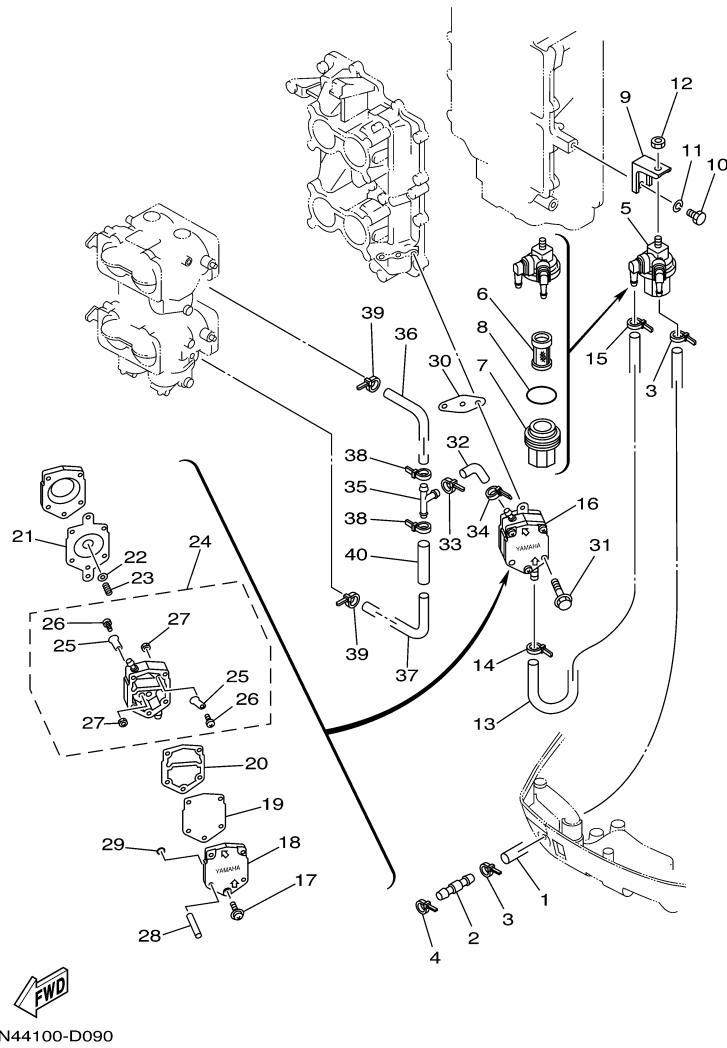

115TXRD 2005 / FUEL

©2014 Yamaha Motor Corporation, U.S.A. All rights reserved.

Part List

115TXRD 2005 / FUEL

REF - NO	PART NUMBER	PART NAME	QUANTITY	REMARKS
1	6R3-24313-20-00	PIPE 3 (L2820)	1	
2	6R3-24377-10-00	PIPE, JOINT 2	1	
3	90465-11M10-00	CLAMP	2	
4	90465-11M10-00	CLAMP	1	
5	6R3-24560-00-00	FILTER ASSY	1	
6	6R3-24563-00-00	.ELEMENT, FILTER	1	
7	61N-24521-00-00	.CUP, FILTER	1	
8	93210-32738-00	.O-RING	1	
9	6E5-24566-00-00	BRACKET, FILTER	1	
10	97013-06014-00	BOLT	1	
11	92903-06100-00	WASHER, SPRING	1	
12	95380-08600-00	NUT	1	
13	6E5-24314-00-00	PIPE 4	1	
14	90465-11M10-00	CLAMP	1	
15	90465-11M10-00	CLAMP	1	
16	6E5-24410-04-00	FUEL PUMP ASSY	1	
17	6E5-24444-01-00	.SCREW	3	
18	6E5-24413-01-00	.BODY 2	1	
19	6E5-24471-01-00	.DIAPHRAGM	1	
20	6E5-24435-01-00	.GASKET, BODY 2	1	
21	6E5-24411-01-00	.DIAPHRAGM	1	
22	648-24424-00-00	.SEAT, SPRING	1	
23	6E5-24423-00-00	.SPRING, DIAPHRAGM	1	
24	6E5-24412-11-00	.BODY 1	1	
25	6A0-24421-01-00	..VALVE, CHECK	4	
26	6A0-14325-00-00	..SCREW, PAN HEAD	4	
27	95380-03600-00	..NUT	4	
28	6E5-24492-00-00	.BUSH, FUEL PUMP	2	
29	6E5-24486-00-00	.O-RING	2	
30	650-24431-A0-00	GASKET, FUEL PUMP 1	1	
31	97595-06550-00	BOLT, WITH WASHER	2	
32	6G5-24316-10-00	PIPE 6	1	
33	90465-11M10-00	CLAMP	1	
34	90465-11M10-00	CLAMP	1	
35	6E5-24376-10-00	PIPE, JOINT 1	1	
36	6G5-24318-10-00	PIPE, OVERFLOW	1	
37	6G5-24319-10-00	PIPE, OIL	1	
38	90465-11M10-00	CLAMP	2	
39	90465-11M10-00	CLAMP	2	
40	90446-15M07-00	HOSE (L60)	1	

Part Notes

115TXRD 2005 / FUEL

PART NUMBER	NOTE TEXT
650-24431-A0-00	OEM: This part number is among the Top 100 Most Popular Marine Maintenance Parts as of March 2014.

©2014 Yamaha Motor Corporation, U.S.A. All rights reserved.