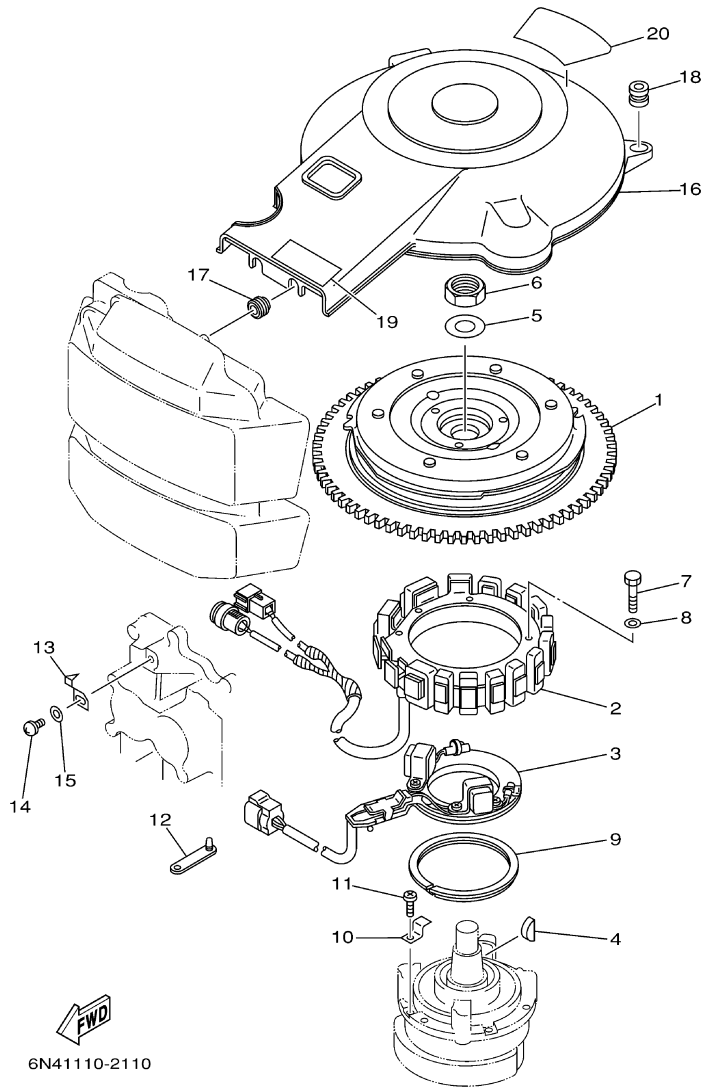

115TXRD 2005 / GENERATOR

©2014 Yamaha Motor Corporation, U.S.A. All rights reserved.

Part List

115TXRD 2005 / GENERATOR

REF - NO	PART NUMBER	PART NAME	QUANTITY	REMARKS
1	6N7-85550-01-00	ROTOR ASSY	1	
2	6N7-85510-00-00	STATOR ASSY	1	
3	6N7-85580-10-00	COIL, PULSER	1	
4	90280-05015-00	KEY, WOODRUFF	1	
5	90201-21M18-00	WASHER, PLATE	1	
6	90170-20137-00	NUT	1	
7	97013-06065-00	BOLT	4	
8	92903-06600-00	WASHER, PLATE	4	
9	688-41611-00-00	RETAINER, MAGNETO BASE	1	
10	688-41612-00-00	RETAINER, MAGNETO BASE	4	
11	97880-06018-00	SCREW, PAN HEAD	4	
12	90464-12M00-00	CLAMP	1	
13	6E5-81332-00-00	PLATE, TIMING	1	
14	97885-06010-00	SCREW, PAN HEAD	1	
15	92995-06600-00	WASHER	1	
16	6N7-81337-00-00	COVER, FLYWHEEL	1	
17	90480-12M11-00	GROMMET	2	
18	663-82317-01-00	DAMPER, IGNITION COIL	2	
19	6A1-83625-41-00	MARK 5	1	
20	6E5-14488-00-00	LABEL, CAUTION	1