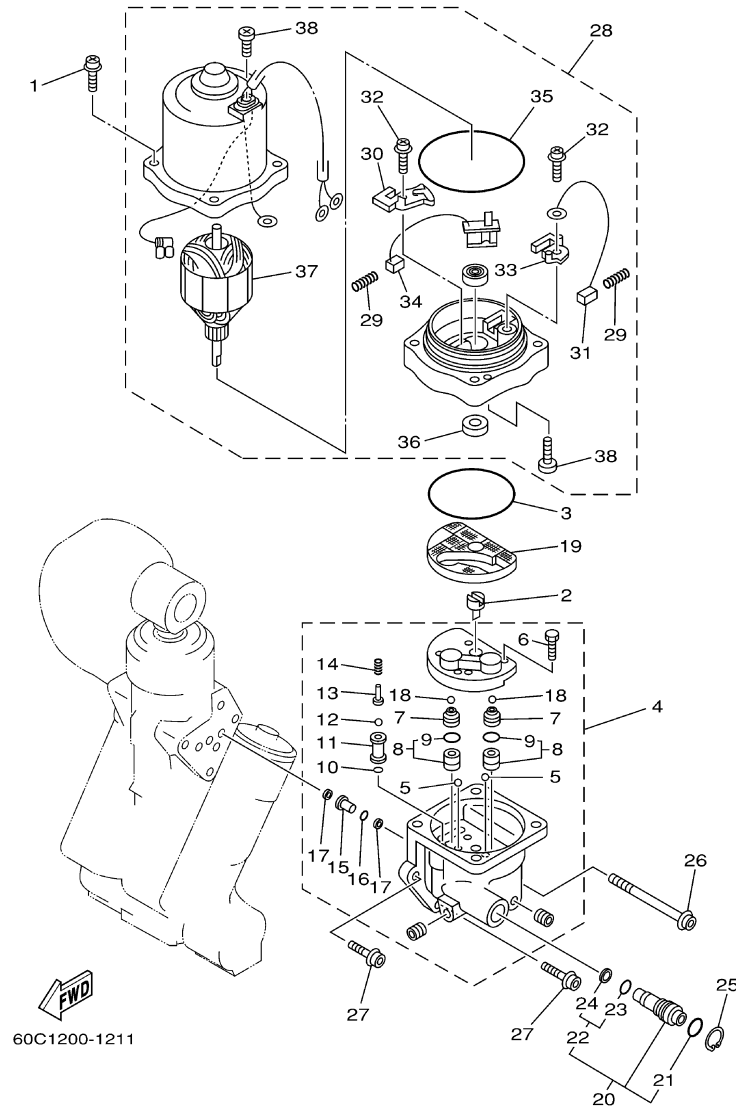

115TXRD 2005 / POWER TRIM & TILT ASSEMBLY 2

©2014 Yamaha Motor Corporation, U.S.A. All rights reserved.

Part List

115TXRD 2005 / POWER TRIM & TILT ASSEMBLY 2

REF - NO	PART NUMBER	PART NAME	QUANTITY	REMARKS
1	64E-4388E-10-00	BOLT ,SCREW (L:14MM)	4	
2	64E-43831-00-00	CONNECTOR, SHAFT	1	
3	64E-43868-00-00	O-RING	1	
4	64E-43830-00-00	GEAR PUMP ASSY	1	
5	72X-43858-00-00	.BALL	2	
6	64E-43843-00-00	.SCREW, VALVE LOCK	4	
7	64E-43841-00-00	.PISTON, SHUTTLE	2	
8	64E-43802-00-00	.VALVE SUB ASSY	2	
9	6E5-43896-00-00	..O-RING	1	
10	6G5-43863-00-00	.O-RING	1	
11	64E-43851-00-00	.SEAT, RELIEF VALVE	1	
12	64E-43858-00-00	.BALL	1	
13	64E-43859-00-00	.PIN, VALVE SUPPORT	1	
14	64E-43855-00-00	.SPRING, UP RELIEF	1	
15	64E-43850-00-00	.VALVE SUB ASSY	1	
16	64E-43865-00-00	.O-RING	1	
17	64E-43816-00-00	.FILTER 1	2	
18	64E-43858-00-00	.BALL	2	
19	64E-43817-10-00	FILTER 2	1	
20	64E-43860-00-00	MANUAL VALVE SUB-ASSY	1	
21	72X-85075-L0-00	.O-RING	1	
22	64E-43827-00-00	.RING SET	1	
23	64E-4387A-00-00	..O-RING	1	
24	64E-43873-00-00	..RING, BACK UP	1	
25	64E-43875-00-00	RING, SNAP	1	
26	64E-43879-10-00	SCREW, WITH WASHER	1	
27	64E-43879-00-00	SCREW, WITH WASHER	2	
28	64E-43880-01-00	MOTOR ASSY	1	
29	6H1-4386K-10-00	.SPRING, BRUSH	2	
30	64E-4380J-00-00	.HOLDER, BRUSH	1	
31	64E-43891-00-00	.BRUSH 1	1	
32	97607-04310-00	.SCREW, WITH WASHER	2	
33	64E-4380F-00-00	.HOLDER, BRUSH 2	1	
34	64E-43892-00-00	.BREAKER COMP (BRUSH 2)	1	
35	6G5-43865-00-00	.O-RING	1	
36	93102-08M43-00	.OIL SEAL	1	
37	64E-43805-00-00	.ARMATURE ASSY	1	
38	64E-43843-10-00	.SCREW, VALVE LOCK	3