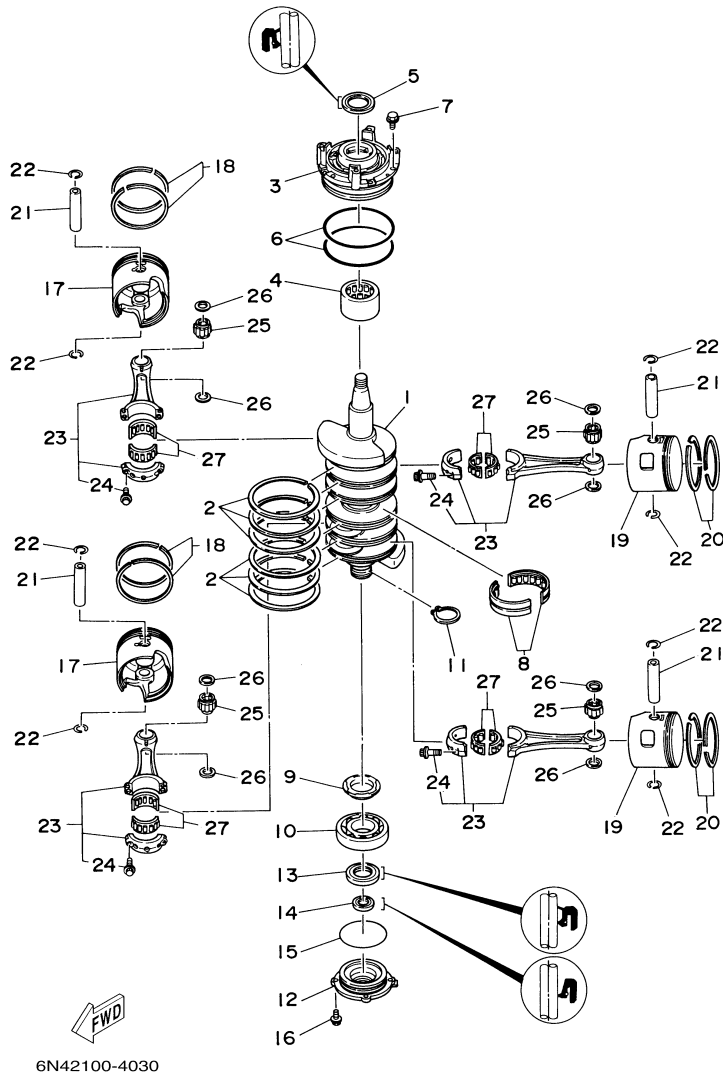

115TXRD 2005 / CRANKSHAFT PISTON

©2014 Yamaha Motor Corporation, U.S.A. All rights reserved.

Part List

115TXRD 2005 / CRANKSHAFT PISTON

REF - NO	PART NUMBER	PART NAME	QUANTITY	REMARKS
1	6N7-11411-01-00	CRANKSHAFT	1	
2	6E5-11447-00-00	SEAL, CRANK	6	
3	6R3-15163-00-1S	HOUSING, BEARING 1	1	
4	93311-940U3-00	BEARING	1	
5	93102-40M14-00	.OIL SEAL	1	
6	93211-04001-00	.O-RING	2	
7	90119-06MA2-00	BOLT, WITH WASHER	3	
8	93310-954U1-00	BEARING	1	
9	6R3-11536-00-00	GEAR, DRIVE	1	
10	93306-208U0-00	BEARING	1	
11	93410-40M03-00	CIRCLIP	1	
12	6G5-15359-00-94	HOUSING, OIL SEAL	1	
13	93102-35M13-00	OIL SEAL	1	
14	93101-22M15-00	.OIL SEAL	1	
15	93210-74M35-00	.O-RING	1	
16	90119-06MA2-00	BOLT, WITH WASHER	4	
17	6R5-11631-11-93	PISTON (STD)	2	
17	6R5-11635-11-00	PISTON (0.25MM O/S)	2	AP
17	6R5-11636-11-00	PISTON (0.50MM O/S)	2	AP
18	64D-11603-02-00	PISTON RING SET (STD)	2	
18	64D-11605-02-00	PISTON RING SET (0.50MM O/S)	2	AP
18	64D-11604-02-00	PISTON RING SET (0.25MM O/S)	2	AP
19	6R5-11642-11-93	PISTON 2 (STD)	2	
19	6R5-11645-11-00	PISTON 2 (0.25MM O/S)	2	AP
19	6R5-11646-11-00	PISTON 2 (0.50MM O/S)	2	AP
20	64D-11603-02-00	PISTON RING SET (STD)	2	
20	64D-11605-02-00	PISTON RING SET (0.50MM O/S)	2	AP
20	64D-11604-02-00	PISTON RING SET (0.25MM O/S)	2	AP
21	6R5-11633-10-00	PIN, PISTON	4	
22	6R5-11634-10-00	CLIP, PISTON PIN	8	
23	6R5-11650-10-00	CONNECTING ROD ASSY	4	
24	90109-08022-00	.BOLT	2	
25	93310-32337-00	BEARING	4	
26	90201-23M01-00	WASHER, PLATE	8	
27	93310-836U0-00	BEARING	4