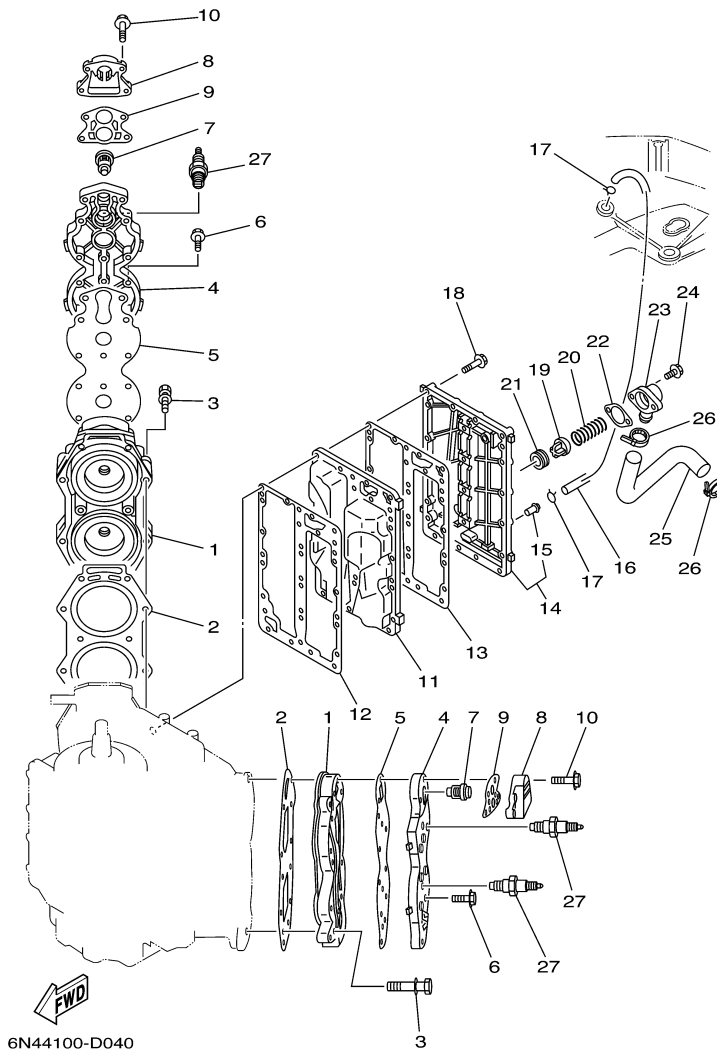

115TXRD 2005 / CYLINDER CRANKCASE 2

©2014 Yamaha Motor Corporation, U.S.A. All rights reserved.

Part List

115TXRD 2005 / CYLINDER CRANKCASE 2

REF - NO	PART NUMBER	PART NAME	QUANTITY	REMARKS
1	6E5-11111-10-1S	HEAD, CYLINDER 1	2	
2	6E5-11181-A1-00	.GASKET, CYLINDER HEAD 1	2	
3	90119-08MA8-00	BOLT, WITH WASHER	20	
4	6E5-11191-01-1S	COVER, CYLINDER HEAD 1	2	
5	6E5-11193-A0-00	.GASKET, HEAD COVER 1	2	
6	90119-06MA4-00	BOLT, WITH WASHER	24	
7	6E5-12411-30-00	THERMOSTAT	2	
8	6G5-12413-00-1S	COVER, THERMOSTAT	2	
9	688-12414-A1-00	.GASKET, COVER	2	
10	90119-06MA6-00	BOLT, WITH WASHER	8	
11	6E5-41111-00-1S	INNER COVER, EXHAUST	1	
12	6E5-41112-A1-00	GASKET, EXHAUST INNER COVER	1	
13	6E5-41114-A0-00	.GASKET, EXHAUST OUTER COVER	1	
14	6N7-41113-00-1S	OUTER COVER, EXHAUST	1	
15	650-24378-00-00	.PIPE, JOINT 4	1	
16	6E5-24312-00-00	PIPE 2	1	
17	90467-08004-00	CLIP	2	
18	90119-06MA5-00	BOLT, WITH WASHER	23	
19	60H-12416-00-00	VALVE, PRESSURE CONTROL	1	
20	90501-16M11-00	SPRING, COMPRESSION	1	
21	90480-20M05-00	GROMMET	1	
22	6G5-11382-A1-00	.GASKET 2	1	
23	6G5-11372-00-1S	COVER, BYPASS 2	1	
24	90119-06MA2-00	BOLT, WITH WASHER	2	
25	6E5-12576-00-00	HOSE 1	1	
26	90465-13M18-00	CLAMP	2	
27	94702-00247-00	PLUG, SPARK (NGK BR8HS-10)	4	

Part Notes

115TXRD 2005 / CYLINDER CRANKCASE 2

PART NUMBER	NOTE TEXT
6E5-12411-30-00	OEM: This part number is among the Top 100 Most Popular Marine Maintenance Parts as of March 2014.
688-12414-A1-00	OEM: This part number is among the Top 100 Most Popular Marine Maintenance Parts as of March 2014.
90480-20M05-00	OEM: This part number is among the Top 100 Most Popular Marine Maintenance Parts as of March 2014.

©2014 Yamaha Motor Corporation, U.S.A. All rights reserved.