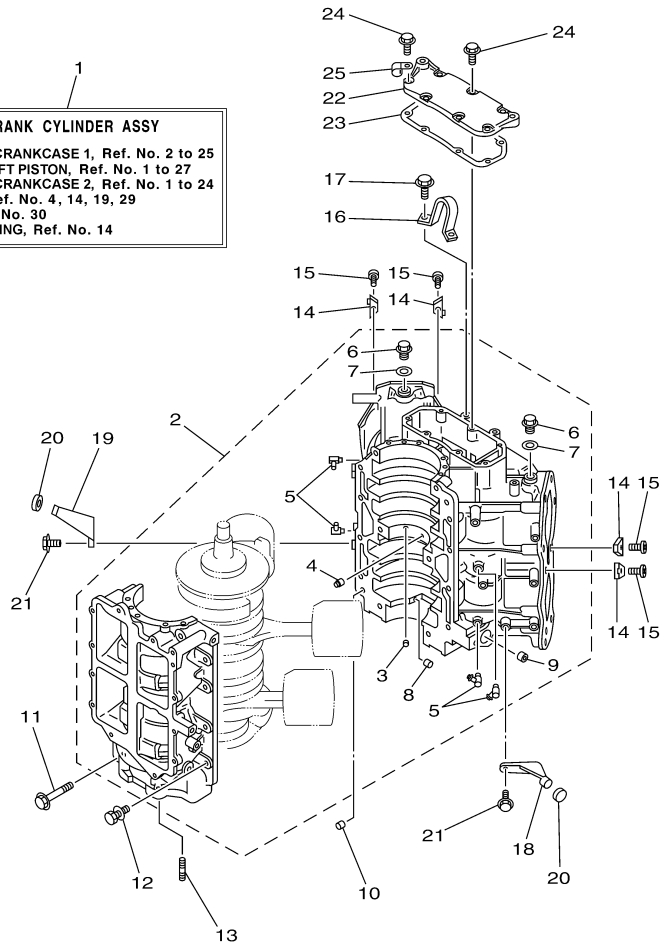

115TXRD 2005 / CYLINDER CRANKCASE 1

1

CRANK CYLINDER ASSY

CYLINDER CRANKCASE 1, Ref. No. 2 to 25
CRANKSHAFT PISTON, Ref. No. 1 to 27
CYLINDER CRANKCASE 2, Ref. No. 1 to 24
INTAKE, Ref. No. 4, 14, 19, 29
FUEL, Ref. No. 30
UPPER CASING, Ref. No. 14

6N64110-D020

Part List

115TXRD 2005 / CYLINDER CRANKCASE 1

REF - NO	PART NUMBER	PART NAME	QUANTITY	REMARKS
1	6N6-W0090-17-1S	CRANK CYLINDER ASSY	1	
2	6N6-15100-01-1S	CRANKCASE ASSY	1	
3	624-11379-00-00	.VALVE, CHECK	1	
4	663-11518-01-00	.LOCK BEARING	1	
5	6E5-11372-01-00	.NIPPLE, HOSE	4	
6	90340-14M00-00	.PLUG, STRAIGHT SCREW	2	
7	90430-14115-00	.GASKET	2	
8	90384-06M07-00	.BUSH, BIMETAL FORMED	1	
9	90384-14M09-00	.BUSH, BIMETAL FORMED	1	
10	93608-12063-00	PIN, DOWEL	2	
11	90105-10M20-00	BOLT, FLANGE	6	
12	90119-08M94-00	BOLT, WITH WASHER	8	
13	90116-08M45-00	BOLT, STUD	2	
14	6E5-11325-00-00	ANODE	4	
15	98780-04015-00	SCREW, FLAT HEAD	4	
16	6E5-11119-01-00	HANGER, ENGINE	1	
17	90119-08MA3-00	BOLT, WITH WASHER	2	
18	6E5-42761-00-1S	STOPPER	1	
19	6E5-42762-00-1S	STOPPER	1	
20	68F-44533-00-00	DAMPER, UPPER MOUNT RUBBER	2	
21	90119-06MA2-00	BOLT, WITH WASHER	4	
22	6K7-11371-01-1S	COVER	1	
23	6E5-11381-A2-00	.GASKET 1	1	
24	90119-06MA2-00	BOLT, WITH WASHER	7	
25	90465-06M86-00	.CLAMP	1