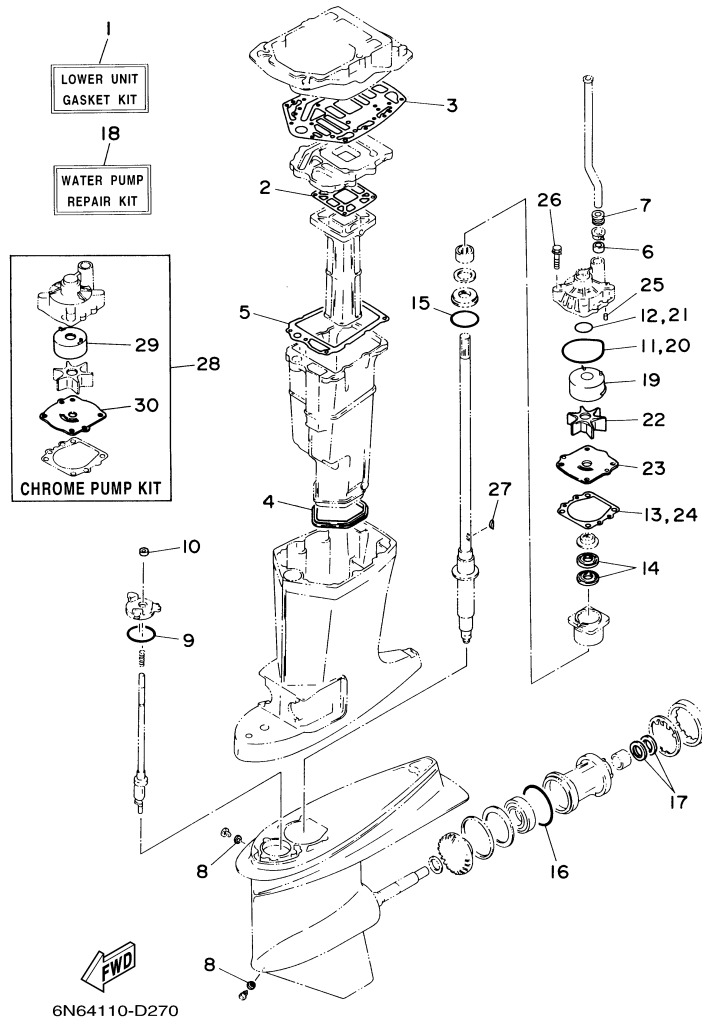

115TXRD 2005 / REPAIR KIT 2

©2014 Yamaha Motor Corporation, U.S.A. All rights reserved.

Part List

115TXRD 2005 / REPAIR KIT 2

REF - NO	PART NUMBER	PART NAME	QUANTITY	REMARKS
1	6E5-W0001-F1-00	LOWER UNIT GASKET KIT	1	
2	6E5-41134-A0-00	.GASKET, EXHAUST MANIFOLD	1	
3	6G5-45114-A1-00	.GASKET, UPPER CASING	1	
4	6E5-45123-00-00	.GASKET, MUFFLER	1	
5	6E5-41135-A0-00	.GASKET, EXHAUST MANIFOLD	1	
6	6E5-44365-00-00	.DAMPER, WATER SEAL 1	1	
7	6E5-44366-00-00	.DAMPER, WATER SEAL 2	1	
8	90430-08020-00	.GASKET	2	
9	93210-58144-00	.O-RING	1	
10	93106-09014-00	.OIL SEAL	1	
11	93210-86M38-00	.O-RING	1	
12	93210-37160-00	.O-RING	1	
13	6E5-44315-A0-00	.GASKET, WATER PUMP	1	
14	93101-28M16-00	.OIL SEAL	2	
15	93210-55M14-00	.O-RING	1	
16	93210-86M39-00	.O-RING	1	
17	93101-30M17-00	.OIL SEAL	2	
18	6N6-W0078-02-00	WATER PUMP REPAIR KIT	1	
19	61A-44322-02-00	.INSERT, CARTRIDGE	1	
20	93210-86M38-00	.O-RING	1	
21	93210-37160-00	.O-RING	1	
22	6E5-44352-01-00	.IMPELLER	1	
23	6E5-44323-00-00	.OUTER PLATE, CARTRIDGE	1	
24	6E5-44315-A0-00	.GASKET, WATER PUMP	1	
25	93606-12019-00	.PIN, DOWEL	2	
26	90119-08M14-00	.BOLT, WITH WASHER	4	
27	90280-04M05-00	.KEY, WOODRUFF	1	
28	6E5-W0078-3A-00	CHROME PUMP KIT	1	
29	6R3-44322-42-00	.INSERT, CARTRIDGE	1	
30	6E5-44323-40-00	.OUTER PLATE, CARTRIDGE	1	

Part Notes

115TXRD 2005 / REPAIR KIT 2

PART NUMBER	NOTE TEXT
90430-08020-00	OEM: This part number is among the Top 100 Most Popular Marine Maintenance Parts as of March 2014.
93106-09014-00	OEM: This part number is among the Top 100 Most Popular Marine Maintenance Parts as of March 2014.
93210-86M38-00	OEM: This part number is among the Top 100 Most Popular Marine Maintenance Parts as of March 2014.
93101-28M16-00	OEM: This part number is among the Top 100 Most Popular Marine Maintenance Parts as of March 2014.
93101-30M17-00	OEM: This part number is among the Top 100 Most Popular Marine Maintenance Parts as of March 2014.
93210-86M38-00	OEM: This part number is among the Top 100 Most Popular Marine Maintenance Parts as of March 2014.
6E5-44352-01-00	OEM: This part number is among the Top 100 Most Popular Marine Maintenance Parts as of March 2014.

©2014 Yamaha Motor Corporation, U.S.A. All rights reserved.

©2014 Yamaha Motor Corporation, U.S.A. All rights reserved.