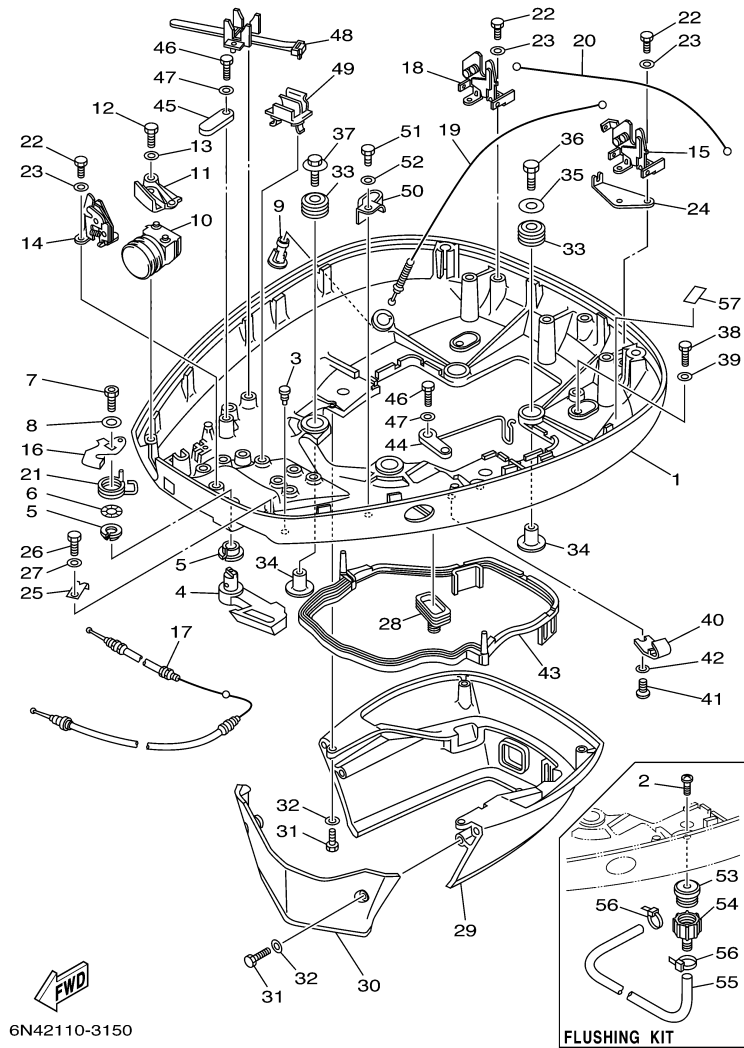

115TXRD 2005 / BOTTOM COWLING

©2014 Yamaha Motor Corporation, U.S.A. All rights reserved.

Part List

115TXRD 2005 / BOTTOM COWLING

REF - NO	PART NUMBER	PART NAME	QUANTITY	REMARKS
1	6N7-42711-43-8D	COWLING, BOTTOM 1	1	
2	90169-05M00-00	SCREW, TRUSS HEAD TAPPING	1	FLUSHING KIT
3	6H4-42748-00-00	GROMMET	1	
4	6N7-42815-01-8D	LEVER, CLAMP	1	
5	90386-13M88-00	BUSH	2	
6	90206-13M10-00	WASHER, WAVE	1	
7	90109-08M45-00	BOLT	1	
8	92990-08200-00	WASHER, PLAIN	1	
9	6E5-44391-00-00	NIPPLE, HOSE	1	
10	6N7-42725-30-00	GROMMET	1	
11	6N7-42738-02-5B	PLATE, FITTING	1	
12	97095-06016-00	BOLT	2	
13	92995-06600-00	WASHER	2	
14	6R3-42824-00-00	BASE, CLAMP LEVER	1	
15	6R3-42811-01-00	STAY	1	
16	6R3-42816-00-00	LEVER, CLAMP	1	
17	6N7-42850-00-00	WIRE COMPLETE	1	
18	6R3-42811-10-00	STAY	1	
19	6N7-42850-10-00	WIRE COMPLETE	1	
20	6N7-42850-20-00	WIRE COMPLETE	1	
21	6R3-42813-00-00	SPRING, CLAMP LEVER	1	
22	97095-06016-00	BOLT	6	
23	92995-06600-00	WASHER	6	
24	6N7-42828-00-00	PLATE, CLAMP	1	
25	6R3-42828-00-00	PLATE, CLAMP	1	
26	97095-06010-00	BOLT	1	
27	92995-06600-00	WASHER	1	
28	688-42726-10-00	GROMMET	1	
29	6N7-42741-01-8D	APRON	1	
30	6R3-42771-01-8D	APRON	1	
31	97095-06020-00	BOLT	4	
32	92995-06600-00	WASHER	4	
33	90480-22M15-00	GROMMET	4	
34	90387-08M37-00	COLLAR	4	
35	90201-08M54-00	WASHER, PLATE	1	
36	97075-08035-00	BOLT	1	
37	90119-08M22-00	BOLT, WITH WASHER	3	
38	97095-06020-00	BOLT	2	
39	92995-06600-00	WASHER	2	
40	6E5-24367-10-00	CLAMP, FUEL PIPE 2	1	
41	90157-06M01-00	SCREW, PAN HEAD	1	
42	92990-06600-00	WASHER, PLATE	1	
43	6E5-42716-00-00	RUBBER, SEAL 1	1	
44	6K7-82588-00-00	PLATE	1	
45	6E5-82588-00-00	PLATE	1	
46	97095-06020-00	BOLT	2	
47	92995-06600-00	WASHER	2	
48	688-82594-00-00	CLAMP	1	
49	6E5-82594-00-00	CLAMP	4	
50	90465-12M25-00	CLAMP	1	
51	97095-06012-00	BOLT	1	
52	92995-06600-00	WASHER	1	
53	6R3-12572-00-00	.ADAPTER	1	FLUSHING KIT