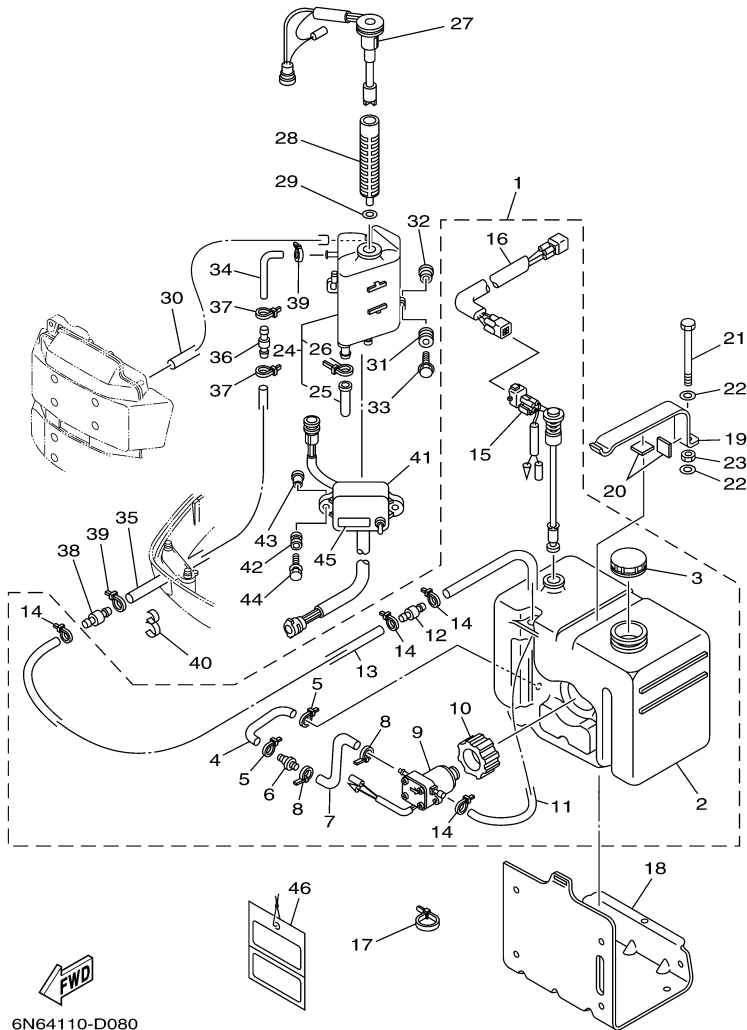

115TXRD 2005 / OIL TANK

6N64110-D080

Part List

115TXRD 2005 / OIL TANK

REF - NO	PART NUMBER	PART NAME	QUANTITY	REMARKS
1	61A-21708-20-00	SUB OIL TANK ASSY	1	AP
2	6E5-21733-20-00	.SUB TANK, OIL (105L)	1	
3	6E5-21770-03-00	.OIL TANK CAP ASSY	1	
4	6E5-24322-00-00	.PIPE 11	1	
5	90465-11M10-00	.CLAMP	2	
6	646-24251-02-00	.STRAINER 1	1	
7	6E5-24319-01-00	.PIPE, OIL	1	
8	90465-11M10-00	.CLAMP	2	
9	6E5-81900-01-00	.OIL FEED PUMP ASSY	1	
10	6E5-81922-00-00	.GROMMET	1	
11	6E5-24321-01-00	.PIPE 10	1	
12	6E5-24379-00-00	.PIPE, JOINT 4	1	
13	90445-11M26-00	.HOSE (L6500)	1	
14	90465-11M10-00	.CLAMP	4	
15	6E5-85720-05-00	.OIL LEVEL GAUGE ASSY	1	
16	6R3-85721-80-00	.WIRE, LEAD (L=80M)	1	
17	90465-13M11-00	CLAMP	1	AP
18	6E5-21734-01-33	HOLDER, OIL SUB TANK	1	AP
19	6E5-21798-01-33	BRACKET, DAMPER	1	AP
20	6E5-21746-00-00	DAMPER	2	AP
21	97080-06100-00	BOLT	1	AP
22	92990-06600-00	WASHER, PLATE	2	AP
23	95380-06600-00	NUT, HEXAGON	1	AP
24	6E5-21750-05-00	OIL TANK ASSY	1	
25	6E5-13448-00-00	.CAP	1	
26	90465-13M11-00	.CLAMP	1	
27	6G7-85730-04-00	OIL LEVEL GAUGE ASSY	1	
28	6E5-13411-00-00	STRAINER, OIL	1	
29	6E5-13414-00-00	GASKET, STRAINER COVER	1	
30	90445-05M02-00	HOSE (L380)	1	
31	6A0-82317-00-00	DAMPER, IGNITION COIL	3	
32	624-42542-00-00	PIPE	3	
33	90119-06M65-00	BOLT, WITH WASHER	3	
34	64E-24323-00-00	PIPE 12	1	
35	90445-12207-00	HOSE (L2400)	1	
36	6E5-24379-00-00	PIPE, JOINT 4	1	
37	90465-11M10-00	CLAMP	2	
38	6E5-24379-00-00	PIPE, JOINT 4	1	
39	90465-11M10-00	CLAMP	2	
40	90464-13M34-00	CLAMP	1	
41	6N7-85740-00-00	CONTROL UNIT ASSY	1	
42	6A0-82317-00-00	DAMPER, IGNITION COIL	2	
43	624-42542-00-00	PIPE	2	
44	90119-06M65-00	BOLT, WITH WASHER	2	
45	6E5-85711-40-00	MARK, CAUTION	1	
46	61H-2819R-31-00	TAG, WARNING	1	

Part Notes

115TXRD 2005 / OIL TANK

PART NUMBER	NOTE TEXT
646-24251-02-00	OEM: This part number is among the Top 100 Most Popular Marine Maintenance Parts as of March 2014.
6E5-81900-01-00	OEM: This part number is among the Top 100 Most Popular Marine Maintenance Parts as of March 2014.