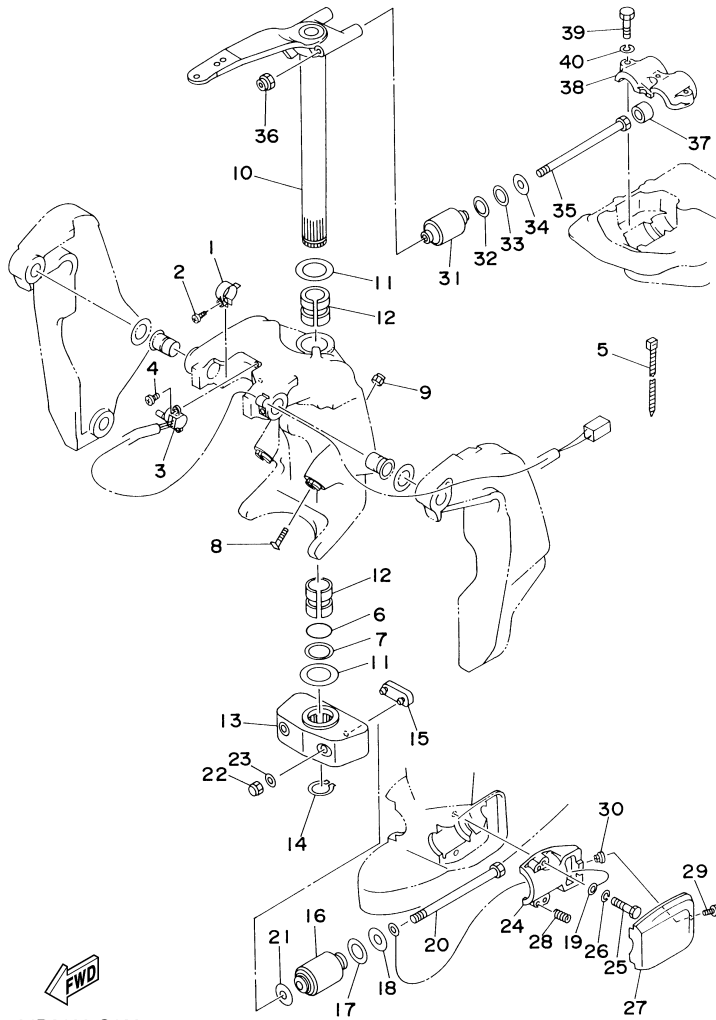

115TXRD 2005 / BRACKET 2

©2014 Yamaha Motor Corporation, U.S.A. All rights reserved.

Part List

115TXRD 2005 / BRACKET 2

REF - NO	PART NUMBER	PART NAME	QUANTITY	REMARKS
1	64E-43139-02-00	CAM, TRIM SENDER	1	
2	97780-60525-00	SCREW, TAPPING	1	
3	67H-83672-00-00	TRIM SENDER	1	
4	97885-06016-00	SCREW, PAN HEAD	2	
5	90465-11M10-00	CLAMP	3	
6	93210-37MH7-00	O-RING	1	
7	90202-40M47-00	WASHER, PLATE	1	
8	61A-43376-00-00	BOLT, THRUST RECEIVER	2	
9	95780-10300-00	NUT, FLANGE	2	
10	6E5-42510-B1-8D	STEERING BRACKET ASSY	1	UR X
10	6E5-42510-A1-8D	STEERING BRACKET ASSY	1	UR L
11	90201-38M60-00	WASHER, PLATE	2	
12	90386-38M32-00	BUSH	2	
13	6G5-44551-01-8D	HOUSING, LOWER MOUNT RUBBER	1	
14	93410-37M04-00	CIRCLIP	1	
15	6E5-44575-00-00	DAMPER, LOWER MOUNT RUBBER	1	
16	6E5-44555-00-94	MOUNT DAMPER, LOWER SIDE	2	
17	90202-32M19-00	WASHER, PLATE	2	
18	90201-16M55-00	WASHER, PLATE	2	
19	6E5-82149-00-00	WIRE, LEAD 3	1	
20	90109-14M34-00	BOLT	2	
21	90201-15M58-00	WASHER, PLATE	2	
22	95380-14800-00	NUT	2	
23	92995-14600-00	WASHER	2	
24	6E5-44552-01-94	HOUSING, LOWER MOUNT RUBBER	2	
25	97095-10045-00	BOLT	4	
26	92995-10100-00	WASHER	4	
27	6E5-44553-01-8D	COVER, LOWER MOUNT	2	
28	90501-16M28-00	SPRING, COMPRESSION	4	
29	97885-06016-00	SCREW, PAN HEAD	2	
30	90179-06066-00	NUT	2	
31	6E5-44514-00-94	MOUNT DAMPER, UPPER SIDE	2	
32	90201-26M57-00	WASHER, PLATE	2	
33	90202-26M18-00	WASHER, PLATE	2	
34	90201-14M56-00	WASHER, PLATE	2	
35	90109-12007-00	BOLT	2	
36	90185-12M12-00	NUT, SELF-LOCKING	2	
37	663-44575-00-00	DAMPER, LOWER MOUNT RUBBER	2	
38	6E5-44511-00-5B	COVER, UPPER MOUNT	1	
39	97095-10045-00	BOLT	3	
40	92995-10100-00	WASHER	3