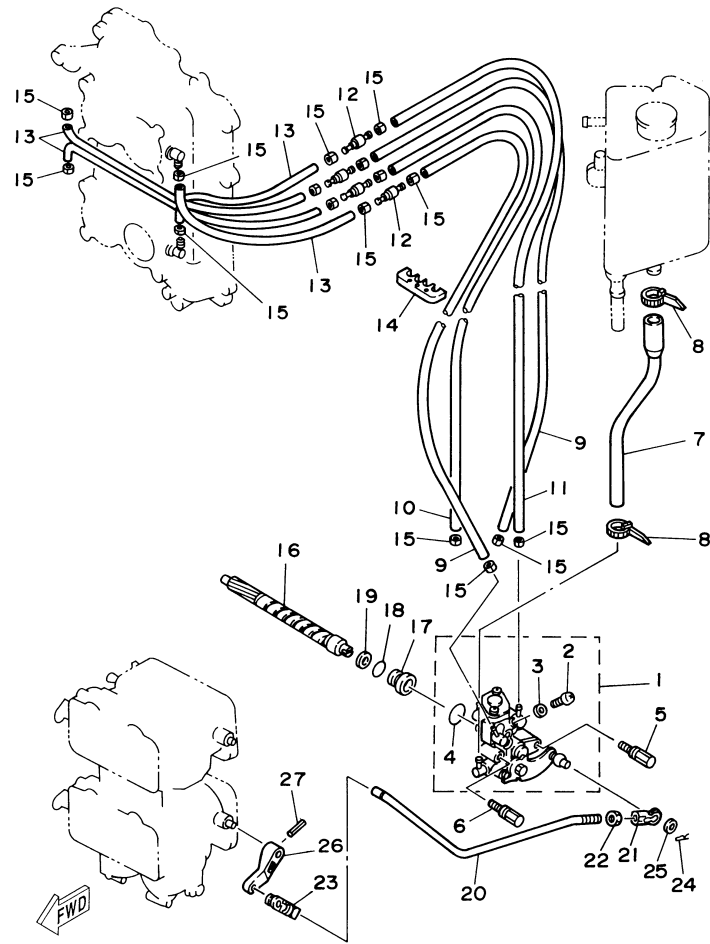

115TXRD 2005 / OIL PUMP

6N60010-4070

©2014 Yamaha Motor Corporation, U.S.A. All rights reserved.

Part List

115TXRD 2005 / OIL PUMP

REF - NO	PART NUMBER	PART NAME	QUANTITY	REMARKS
1	6N6-13200-00-00	OIL INJECTION PUMP ASSY	1	
2	6R3-13471-00-00	.PLUG, DRAIN	1	
3	6L2-13475-00-00	.GASKET	1	
4	93210-19MA7-00	.O-RING	1	
5	90109-06M40-00	BOLT	1	
6	90109-06M39-00	BOLT	1	
7	6N7-13416-00-00	PIPE, OIL 1	1	
8	90465-11M10-00	CLAMP	2	
9	90445-07M89-00	HOSE (L310)	2	
10	90445-07196-00	HOSE (L160)	1	
11	90445-07M72-00	HOSE (L250)	1	
12	6R3-13183-10-00	VALVE, CHECK	4	
13	90445-07M87-00	HOSE (L110)	4	
14	90464-07M06-00	CLAMP	1	
15	90468-07M02-00	CLIP	16	
16	6R3-11537-00-00	GEAR, DRIVEN	1	
17	6R3-13117-00-00	COLLAR, DISTANCE	1	
18	93210-13M04-00	O-RING	1	
19	90202-08M44-00	WASHER, PLATE	1	
20	6R3-41241-00-00	ROD, LINK	1	
21	6H1-41237-00-00	JOINT, LINK	1	
22	95380-05600-00	NUT	1	
23	6R5-41237-00-00	JOINT, LINK	1	
24	90468-05M03-00	CLIP	1	
25	90202-05088-00	WASHER, PLATE	1	
26	6E5-14276-01-00	LEVER	1	
27	91690-30016-00	PIN, SPRING	1	

Part Notes

115TXRD 2005 / OIL PUMP

PART NUMBER	NOTE TEXT
6H1-41237-00-00	OEM: This part number is among the Top 100 Most Popular Marine Maintenance Parts as of March 2014.

©2014 Yamaha Motor Corporation, U.S.A. All rights reserved.