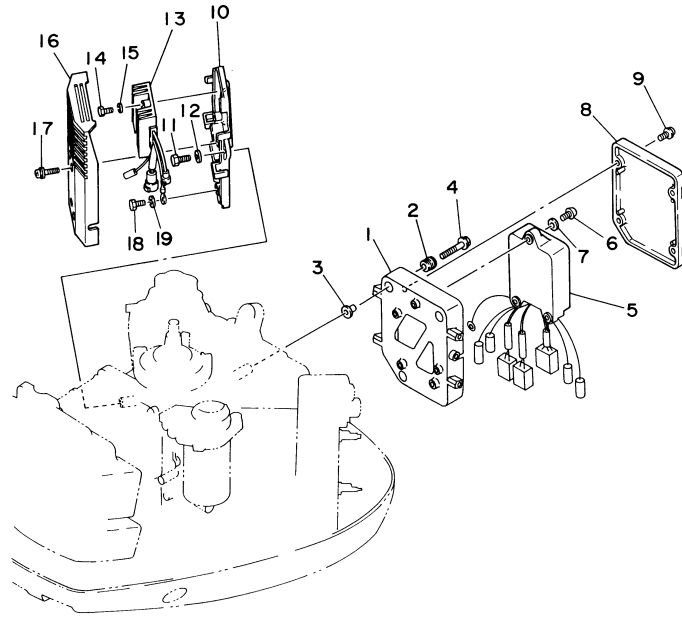

115TXRD 2005 / ELECTRICAL 1

6N60010-4110

Part List

115TXRD 2005 / ELECTRICAL 1

REF - NO	PART NUMBER	PART NAME	QUANTITY	REMARKS
1	6N7-85542-01-1S	BRACKET	1	
2	6A0-82317-00-00	DAMPER, IGNITION COIL	3	
3	624-42542-00-00	PIPE	3	
4	90119-06M59-00	BOLT, WITH WASHER	3	
5	6N7-85540-01-00	C.D.I. UNIT ASSY	1	
6	97880-06020-00	SCREW, PAN HEAD	3	
7	92990-06600-00	WASHER, PLATE	3	
8	6N7-85537-00-00	COVER	1	
9	90159-06M11-00	SCREW, WITH WASHER	4	
10	6N7-81948-00-94	BRACKET	1	
11	97013-06016-00	BOLT	3	
12	92903-06600-00	WASHER, PLATE	3	
13	6R3-81960-00-00	RECTIFIER & REGULATOR ASSY	1	
14	97013-06025-00	BOLT	2	
15	92903-06600-00	WASHER, PLATE	2	
16	6R3-81942-00-00	COVER	1	
17	90159-06M08-00	SCREW, WITH WASHER	4	
18	97095-06012-00	BOLT	1	
19	92995-06600-00	WASHER	1	

Part Notes

115TXRD 2005 / ELECTRICAL 1

PART NUMBER	NOTE TEXT
92990-06600-00	OEM: This part number is among the Top 100 Most Popular Marine Maintenance Parts as of March 2014.

©2014 Yamaha Motor Corporation, U.S.A. All rights reserved.