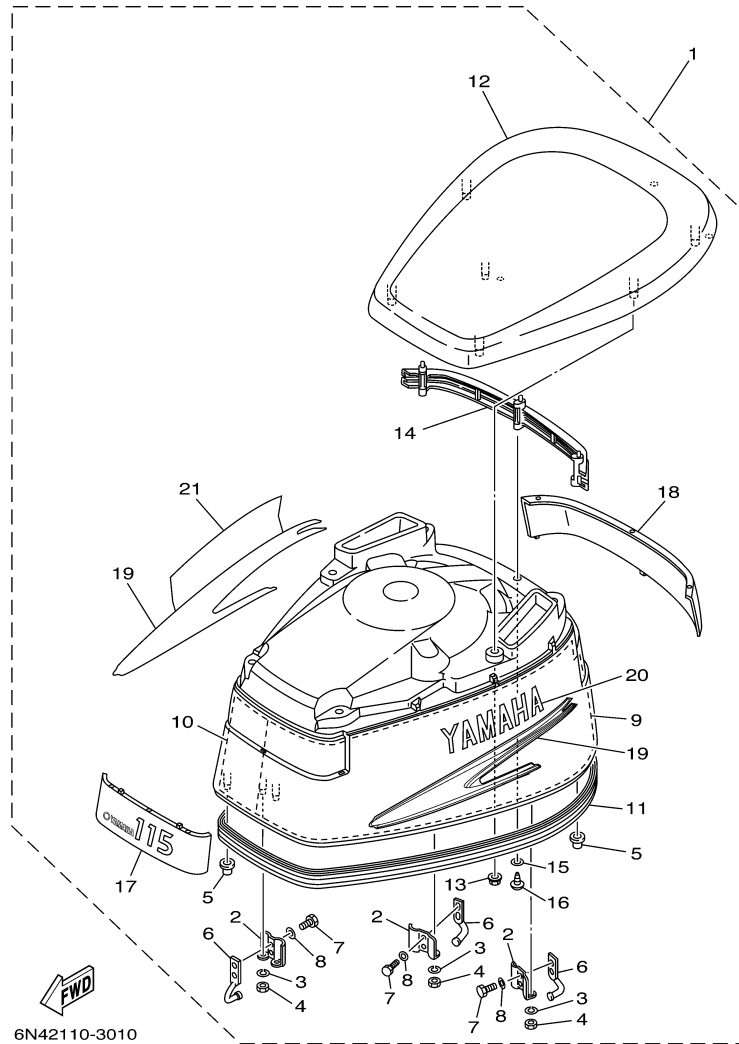

115TXRD 2005 / TOP COWLING

©2014 Yamaha Motor Corporation, U.S.A. All rights reserved.

Part List

115TXRD 2005 / TOP COWLING

REF - NO	PART NUMBER	PART NAME	QUANTITY	REMARKS
1	6N6-42610-80-4D	TOP COWLING ASSY	1	
2	6R3-42647-00-00	.HOLDER, CLAMP BAND	3	
3	92990-06100-00	.WASHER, SPRING	6	
4	95380-06600-00	.NUT, HEXAGON	6	
5	6R3-42662-00-00	.DAMPER	3	
6	6R3-42814-00-00	.HOOK, CLAMP	3	
7	97095-06012-00	.BOLT	6	
8	92995-06600-00	.WASHER	6	
9	6N7-42619-00-00	.DAMPER, FORM	1	
10	6N7-42627-00-00	.DAMPER, FORM	1	
11	6R3-42615-01-00	.SEAL	1	
12	6N7-42613-00-4D	.MOLDING, AIR DUCT	1	
13	90179-06M24-00	.NUT	6	
14	6N7-42636-00-00	.LOUVER 2	1	
15	92990-04600-00	.WASHER, PLATE	3	
16	97780-40520-00	.SCREW, TAPPING	3	
17	6N6-42686-60-00	.EMBLEM, FRONT	1	
18	6N6-42687-60-00	.EMBLEM, REAR	1	
19	6N7-W0070-50-00	.GRAPHIC SET	1	
20	6N7-42681-50-00	.MARK, COWLING	1	
21	6N7-42682-50-00	.MARK, COWLING	1	

Part Notes

115TXRD 2005 / TOP COWLING

PART NUMBER		NOTE TEXT
6E5-12411-30-00		OEM: This part number is among the Top 100 Most Popular Marine Maintenance Parts as of March 2014.
688-12414-A1-00		OEM: This part number is among the Top 100 Most Popular Marine Maintenance Parts as of March 2014.
90480-20M05-00		OEM: This part number is among the Top 100 Most Popular Marine Maintenance Parts as of March 2014.

©2014 Yamaha Motor Corporation, U.S.A. All rights reserved.