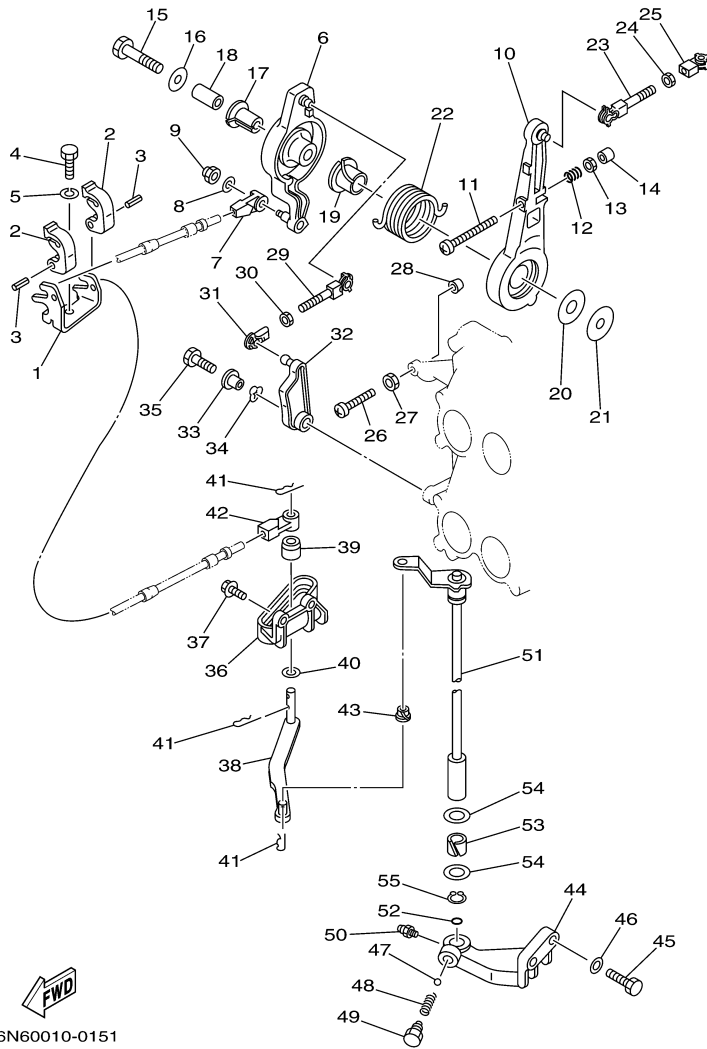

115TXRD 2005 / CONTROL

©2014 Yamaha Motor Corporation, U.S.A. All rights reserved.

Part List

115TXRD 2005 / CONTROL

REF - NO	PART NUMBER	PART NAME	QUANTITY	REMARKS
1	6E5-48531-00-00	BRACKET, REMOTE CONTROL 1	1	
2	6E5-48538-00-00	CLAMP, CABLE	2	
3	91690-30012-00	.PIN, SPRING	2	
4	97095-08020-00	BOLT	1	
5	92995-08100-00	WASHER	1	
6	6E5-41632-02-1S	LEVER, MAGNETO CONTROL	1	
7	6E5-48344-00-00	CABLE END, REMOTE CONTROL	1	
8	92990-06200-00	WASHER, PLAIN	1	
9	90185-06M07-00	NUT, SELF-LOCKING	1	
10	6E5-41631-01-1S	LEVER, MAGNETO CONTROL	1	
11	90157-06013-00	SCREW, PAN HEAD	1	
12	90501-16M12-00	SPRING, COMPRESSION	1	
13	95303-06600-00	.NUT	1	
14	688-44194-00-00	CAP	1	
15	97013-08045-00	BOLT	1	
16	90201-08M23-00	WASHER, PLATE	1	
17	90386-12089-00	BUSH	1	
18	90387-08M16-00	COLLAR	1	
19	90386-22M13-00	BUSH	1	
20	90202-12092-00	WASHER, PLATE	1	
21	90201-08M13-00	WASHER, PLATE	1	
22	90508-29M12-00	SPRING, TORSION	1	
23	6E5-41636-01-00	ROD, MAGNETO CONTROL	1	
24	95380-05600-00	NUT	1	
25	662-41237-01-00	JOINT, LINK	1	
26	90157-06013-00	SCREW, PAN HEAD	1	
27	95303-06600-00	.NUT	1	
28	688-44194-00-00	CAP	1	
29	688-41636-00-00	ROD, MAGNETO CONTROL	1	
30	95380-05600-00	NUT	1	
31	662-41237-01-00	JOINT, LINK	1	
32	6E5-41213-00-00	CAM, ACCEL.	1	
33	90387-06M29-00	COLLAR	1	
34	90206-10M04-00	WASHER, WAVE	1	
35	97095-06025-00	BOLT	1	
36	6E5-44117-00-1S	BRACKET	1	
37	90119-06MA2-00	BOLT, WITH WASHER	2	
38	68F-44121-00-00	LEVER, SHIFT ROD	1	
39	6E5-44122-00-00	BUSHING, SHIFT ROD LEVER	1	
40	90202-08M20-00	WASHER, PLATE	1	
41	90468-18008-00	CLIP	3	
42	6E5-48344-00-00	CABLE END, REMOTE CONTROL	1	
43	90386-06M12-00	BUSH	1	
44	6E5-44118-01-94	BRACKET	1	
45	97013-08030-00	BOLT	2	
46	92903-08600-00	WASHER, PLATE	2	
47	93501-04M02-00	BALL	1	
48	90501-12082-00	SPRING, COMPRESSION	1	
49	648-42715-00-00	BUSHING	1	
50	93700-06M03-00	NIPPLE, GREASE	1	
51	6E5-44120-23-00	HANDLE GEAR SHIFT ASSY	1	UR X