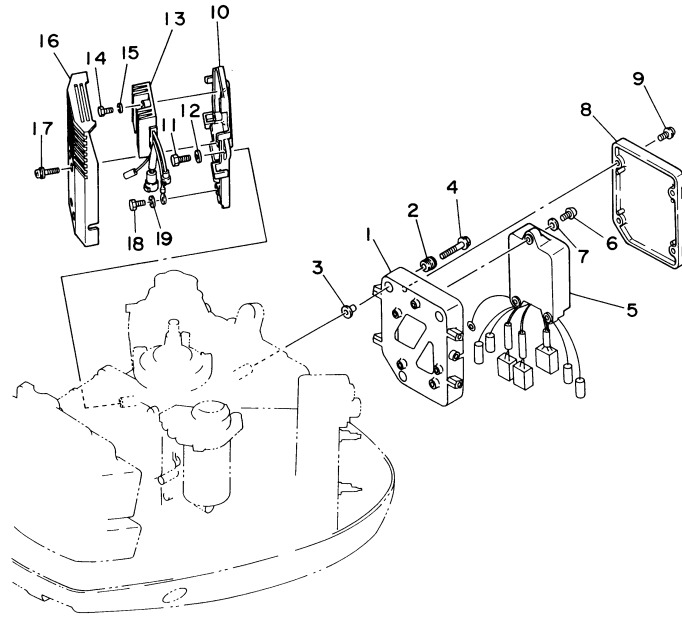

115TXRC 2004 / ELECTRICAL 1

6N60010-4110

Part List

115TXRC 2004 / ELECTRICAL 1

REF - NO	PART NUMBER	PART NAME	QUANTITY	REMARKS
1	6N7-85542-01-1S	BRACKET	1	
2	6A0-82317-00-00	DAMPER, IGNITION COIL	3	
3	624-42542-00-00	PIPE	3	
4	90119-06M59-00	BOLT, WITH WASHER	3	
5	6N7-85540-01-00	C.D.I. UNIT ASSY	1	
6	97880-06020-00	SCREW, PAN HEAD	3	
7	92990-06600-00	WASHER, PLATE	3	
8	6N7-85537-00-00	COVER	1	
9	90159-06M11-00	SCREW, WITH WASHER	4	
10	6N7-81948-00-94	BRACKET	1	
11	97013-06016-00	BOLT	3	
12	92903-06600-00	WASHER, PLATE	3	
13	6R3-81960-00-00	RECTIFIER & REGULATOR ASSY	1	
14	97013-06025-00	BOLT	2	
15	92903-06600-00	WASHER, PLATE	2	
16	6R3-81942-00-00	COVER	1	
17	90159-06M08-00	SCREW, WITH WASHER	4	
18	97095-06012-00	BOLT	1	
19	92995-06600-00	WASHER	1	

Part Notes

115TXRC 2004 / ELECTRICAL 1

PART NUMBER	NOTE TEXT
92990-06600-00	OEM: This part number is among the Top 100 Most Popular Marine Maintenance Parts as of March 2014.

©2014 Yamaha Motor Corporation, U.S.A. All rights reserved.