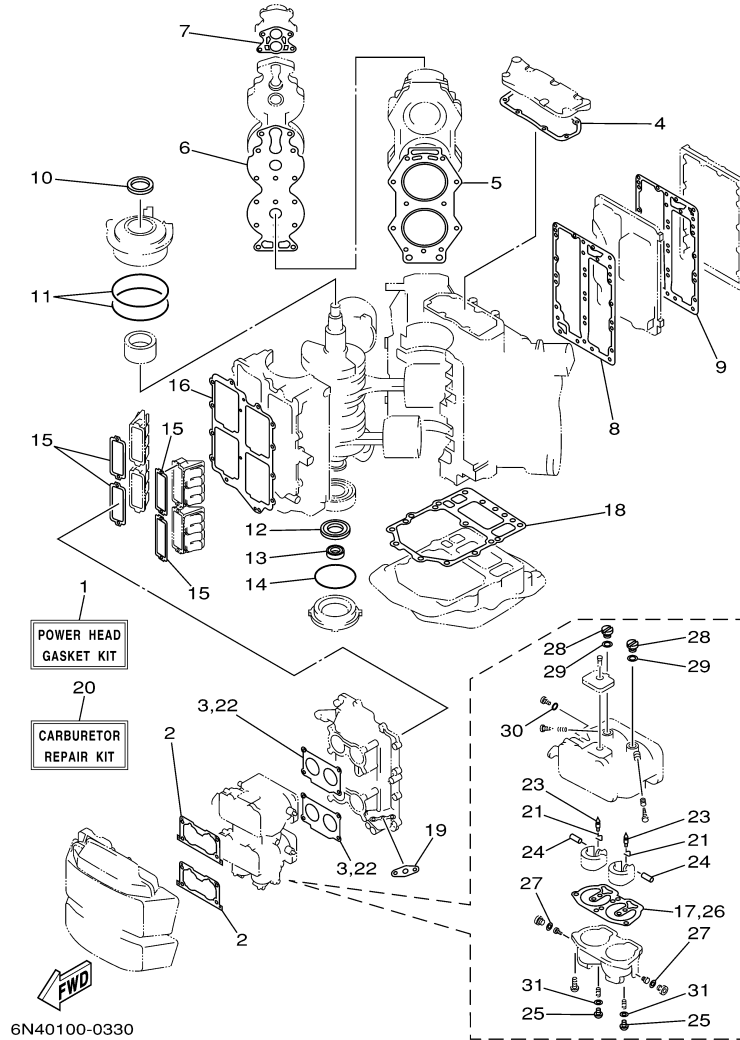

115TXRC 2004 / REPAIR KIT 1

©2014 Yamaha Motor Corporation, U.S.A. All rights reserved.

Part List

115TXRC 2004 / REPAIR KIT 1

REF - NO	PART NUMBER	PART NAME	QUANTITY	REMARKS
1	6N6-W0001-A5-00	POWER HEAD GASKET KIT	1	
2	6K7-14483-00-00	.GASKET	2	
3	6E5-14198-A2-00	.GASKET	2	
4	6E5-11381-A2-00	.GASKET 1	1	
5	6E5-11181-A1-00	.GASKET, CYLINDER HEAD 1	2	
6	6E5-11193-A0-00	.GASKET, HEAD COVER 1	2	
7	688-12414-A1-00	.GASKET, COVER	2	
8	6E5-41112-A1-00	.GASKET, EXHAUST INNER COVER	1	
9	6E5-41114-A0-00	.GASKET, EXHAUST OUTER COVER	1	
10	93102-40M14-00	.OIL SEAL	1	
11	93211-04001-00	.O-RING	2	
12	93102-35M13-00	.OIL SEAL	1	
13	93101-22M15-00	.OIL SEAL	1	
14	93210-74M35-00	.O-RING	1	
15	6E5-13621-A1-00	.GASKET, VALVE SEAT	4	
16	6E5-13645-A1-00	.GASKET, MANIFOLD 1	1	
17	64D-14384-01-00	.GASKET, FLOAT CHAMBER	2	
18	6G5-45113-A1-00	.GASKET, UPPER CASING	1	
19	650-24431-A0-00	.GASKET, FUEL PUMP 1	1	
20	6N6-W0093-09-00	CARBURETOR REPAIR KIT	1	
21	6E5-14159-00-00	.CLIP	2	
22	6E5-14198-A2-00	.GASKET	1	
23	6E5-14546-00-00	.VALVE, NEEDLE	2	
24	6E5-14386-02-00	.PIN, FLOAT	2	
25	64D-14394-00-00	.VALVE, DRAIN	2	
26	64D-14384-01-00	.GASKET, FLOAT CHAMBER	1	
27	6E5-14398-00-00	.GASKET	2	
28	6E5-14328-01-00	.PLUG	2	
29	6E5-14979-00-00	.GASKET	2	
30	6J8-14995-00-00	.GASKET	1	
31	61U-14959-00-00	.GASKET	2	

Part Notes

115TXRC 2004 / REPAIR KIT 1

PART NUMBER	NOTE TEXT
688-12414-A1-00	OEM: This part number is among the Top 100 Most Popular Marine Maintenance Parts as of March 2014.
650-24431-A0-00	OEM: This part number is among the Top 100 Most Popular Marine Maintenance Parts as of March 2014.

©2014 Yamaha Motor Corporation, U.S.A. All rights reserved.