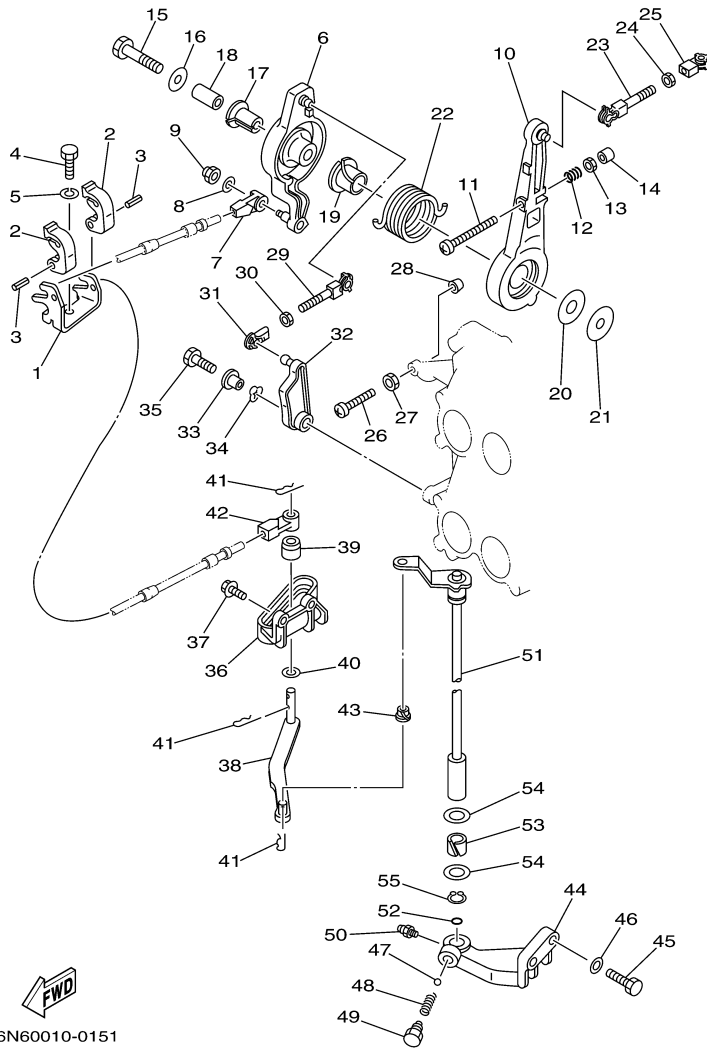

115TXRC 2004 / CONTROL

6N60010-0151

Part List

115TXRC 2004 / CONTROL

REF - NO	PART NUMBER	PART NAME	QUANTITY	REMARKS
1	6E5-48531-00-00	BRACKET, REMOTE CONTROL 1	1	
2	6E5-48538-00-00	CLAMP, CABLE	2	
3	91690-30012-00	.PIN, SPRING	2	
4	97095-08020-00	BOLT	1	
5	92995-08100-00	WASHER	1	
6	6E5-41632-02-1S	LEVER, MAGNETO CONTROL	1	
7	6E5-48344-00-00	CABLE END, REMOTE CONTROL	1	
8	92990-06200-00	WASHER, PLAIN	1	
9	90185-06M07-00	NUT, SELF-LOCKING	1	
10	6E5-41631-01-1S	LEVER, MAGNETO CONTROL	1	
11	90157-06013-00	SCREW, PAN HEAD	1	
12	90501-16M12-00	SPRING, COMPRESSION	1	
13	95303-06600-00	.NUT	1	
14	688-44194-00-00	CAP	1	
15	97013-08045-00	BOLT	1	
16	90201-08M23-00	WASHER, PLATE	1	
17	90386-12089-00	BUSH	1	
18	90387-08M16-00	COLLAR	1	
19	90386-22M13-00	BUSH	1	
20	90202-12092-00	WASHER, PLATE	1	
21	90201-08M13-00	WASHER, PLATE	1	
22	90508-29M12-00	SPRING, TORSION	1	
23	6E5-41636-01-00	ROD, MAGNETO CONTROL	1	
24	95380-05600-00	NUT	1	
25	662-41237-01-00	JOINT, LINK	1	
26	90157-06013-00	SCREW, PAN HEAD	1	
27	95303-06600-00	.NUT	1	
28	688-44194-00-00	CAP	1	
29	688-41636-00-00	ROD, MAGNETO CONTROL	1	
30	95380-05600-00	NUT	1	
31	662-41237-01-00	JOINT, LINK	1	
32	6E5-41213-00-00	CAM, ACCEL.	1	
33	90387-06M29-00	COLLAR	1	
34	90206-10M04-00	WASHER, WAVE	1	
35	97095-06025-00	BOLT	1	
36	6E5-44117-00-1S	BRACKET	1	
37	90119-06MA2-00	BOLT, WITH WASHER	2	
38	68F-44121-00-00	LEVER, SHIFT ROD	1	
39	6E5-44122-00-00	BUSHING, SHIFT ROD LEVER	1	
40	90202-08M20-00	WASHER, PLATE	1	
41	90468-18008-00	CLIP	3	
42	6E5-48344-00-00	CABLE END, REMOTE CONTROL	1	
43	90386-06M12-00	BUSH	1	
44	6E5-44118-01-94	BRACKET	1	
45	97013-08030-00	BOLT	2	
46	92903-08600-00	WASHER, PLATE	2	
47	93501-04M02-00	BALL	1	
48	90501-12082-00	SPRING, COMPRESSION	1	
49	648-42715-00-00	BUSHING	1	
50	93700-06M03-00	NIPPLE, GREASE	1	
51	6E5-44120-23-00	HANDLE GEAR SHIFT ASSY	1	UR X