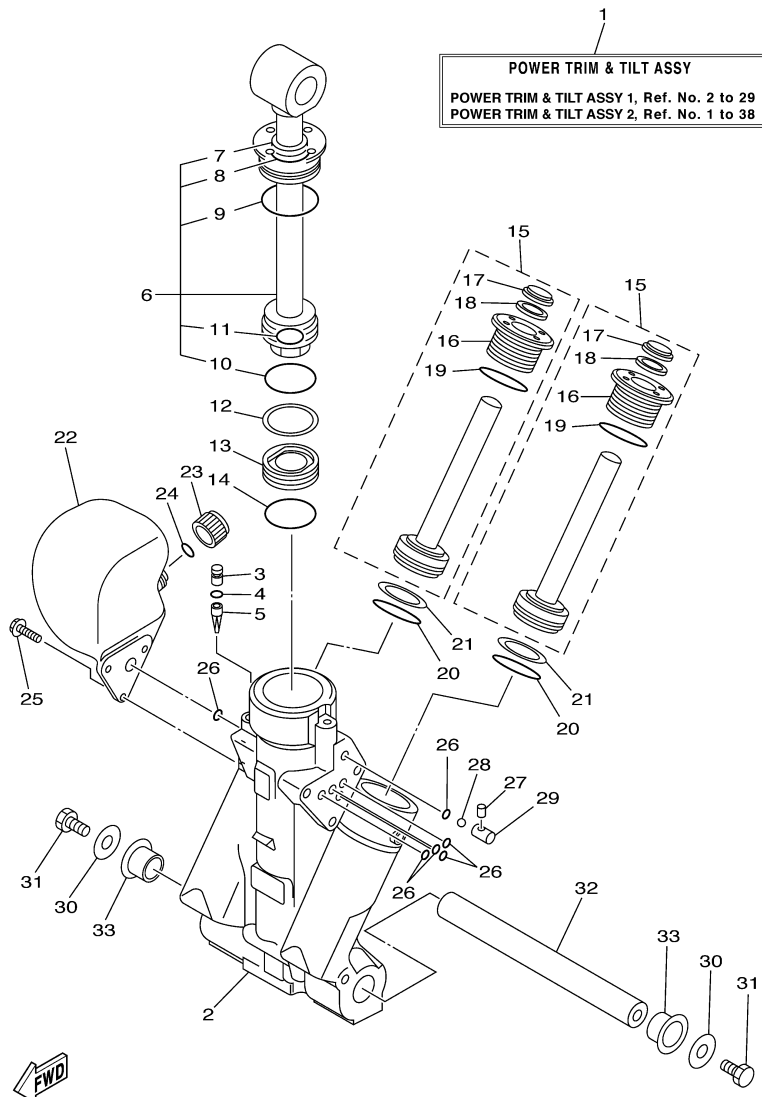

115TXRC 2004 / POWER TRIM & TILT ASSY 1

64D0100-0191

©2014 Yamaha Motor Corporation, U.S.A. All rights reserved.

Part List

115TXRC 2004 / POWER TRIM & TILT ASSY 1

REF - NO	PART NUMBER	PART NAME	QUANTITY	REMARKS
1	64E-43800-02-4D	POWER TRIM & TILT ASSY	1	
2	64E-43825-01-00	HOUSING, TRIM & TILT	1	
3	64E-4388J-00-00	PLUG 2	1	
4	93210-10M74-00	O-RING	1	
5	64E-43817-00-00	FILTER 2	1	
6	64E-43810-00-00	TILT PISTON SUB ASSY	1	
7	64E-43898-00-00	.SEAL, DUST 2	1	
8	64E-43867-00-00	.O-RING	1	
9	64E-43866-00-00	.O-RING	1	
10	6E5-43862-00-00	.O-RING	1	
11	64E-43883-00-00	.O-RING	1	
12	6E5-43872-00-00	RING, BACK UP	1	
13	6E5-43814-02-00	PISTON, FREE	1	
14	6E5-43862-00-00	O-RING	1	
15	64E-43820-00-00	PISTON SUB ASSEMBLY	2	
16	64E-43821-00-00	.SCREW, TRIM CYLINDER END	1	
17	64E-43822-00-00	.SEAL, TRIM DUST	1	
18	64E-4384J-00-00	.SEAL, TRIM DOWN	1	
19	6G5-43864-00-00	.O-RING	1	
20	6E5-43864-00-00	O-RING	2	
21	6E5-43874-01-00	RING, BACK UP	2	
22	64E-43828-00-00	BODY, RESERVOIR	1	
23	64E-43829-00-00	PLUG, RESERVOIR	1	
24	64E-43897-00-00	O-RING	1	
25	64E-4388E-00-00	BOLT ,SCREW (L:14MM)	3	
26	64E-43869-00-00	O-RING	6	
27	64E-4381G-00-00	PIN	1	
28	6E5-43858-00-00	BALL	1	
29	64E-4382G-00-00	VALVE, SEAT	1	
30	90201-08M14-00	WASHER, PLATE	2	
31	97080-08016-00	BOLT	2	
32	64E-43818-01-00	PIN, LOWER SHOCK MOUNT	1	
33	90386-22M98-00	BUSH	2	

Part Notes

115TXRC 2004 / POWER TRIM & TILT ASSY 1

PART NUMBER		NOTE TEXT
64E-43822-00-00		OEM: This part number is among the Top 100 Most Popular Marine Maintenance Parts as of March 2014.
64E-4384J-00-00		OEM: This part number is among the Top 100 Most Popular Marine Maintenance Parts as of March 2014.
6G5-43864-00-00		OEM: This part number is among the Top 100 Most Popular Marine Maintenance Parts as of March 2014.
64E-43869-00-00		OEM: This part number is among the Top 100 Most Popular Marine Maintenance Parts as of March 2014.

©2014 Yamaha Motor Corporation, U.S.A. All rights reserved.