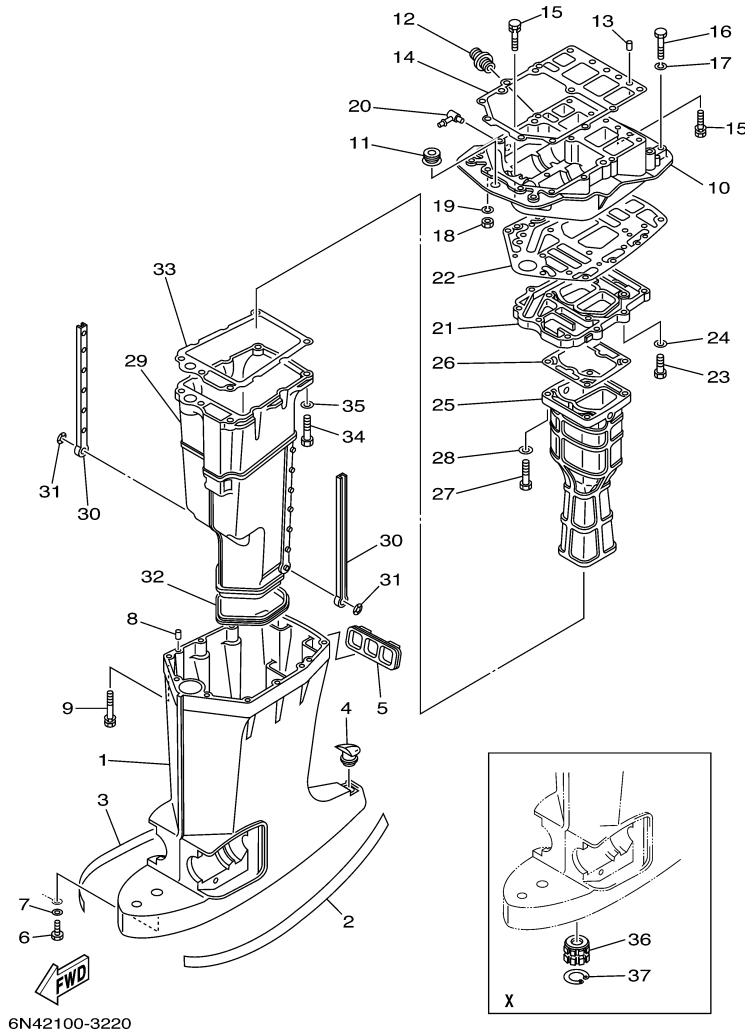

115TXRC 2004 / UPPER CASING

©2014 Yamaha Motor Corporation, U.S.A. All rights reserved.

Part List

115TXRC 2004 / UPPER CASING

REF - NO	PART NUMBER	PART NAME	QUANTITY	REMARKS
1	6E5-45111-23-8D	CASING, UPPER	1	UR X
1	6E5-45111-02-8D	CASING, UPPER	1	UR L
2	6R3-42791-41-00	MARK 1	1	
3	6R3-42792-41-00	MARK 2	1	
4	6E5-45155-00-00	CAP	1	
5	6E5-42769-00-00	SEAL, RUBBER	1	
6	97095-06010-00	BOLT	1	
7	92995-06600-00	WASHER	1	
8	93608-12M05-00	PIN, DOWEL	2	
9	90119-08027-00	BOLT, WITH WASHER	6	
10	6G5-41137-11-94	GUIDE, EXHAUST	1	FLUSHING KIT
11	6E5-42724-00-00	GROMMET	1	
12	6G5-12581-00-00	JOINT, HOSE 1	1	
13	93608-12M05-00	PIN, DOWEL	2	
14	6G5-45113-A1-00	.GASKET, UPPER CASING	1	
15	90119-08M79-00	BOLT, WITH WASHER	6	
16	97095-08045-00	.BOLT	2	
17	92995-08100-00	WASHER	2	
18	95380-08700-00	NUT	2	
19	92995-08100-00	WASHER	2	
20	6H1-11372-00-00	.NIPPLE, HOSE	1	FLUSHING KIT
21	6G5-41131-01-5B	MANIFOLD, EXT. 1	1	
22	6G5-45114-A1-00	.GASKET, UPPER CASING	1	
23	97095-08030-00	BOLT	4	
24	92995-08600-00	WASHER	4	
25	6E5-41132-10-5B	MANIFOLD, EXHAUST	1	UR 115
26	6E5-41134-A0-00	.GASKET, EXHAUST MANIFOLD	1	UR 115
27	97095-08045-00	.BOLT	4	
28	92995-08600-00	WASHER	4	
29	6E5-14711-01-5B	MUFFLER 1	1	
30	6E5-14737-00-00	DAMPER, MUFFLER	2	
31	90183-05M02-00	NUT, SPRING	2	
32	6E5-45123-00-00	.GASKET, MUFFLER	1	
33	6E5-41135-A0-00	.GASKET, EXHAUST MANIFOLD	1	
34	97095-08045-00	.BOLT	5	
35	92995-08600-00	WASHER	5	
36	6E5-45318-00-00	BUSHING, DRIVE SHAFT	1	X
37	93420-36M01-00	CIRCLIP	1	X