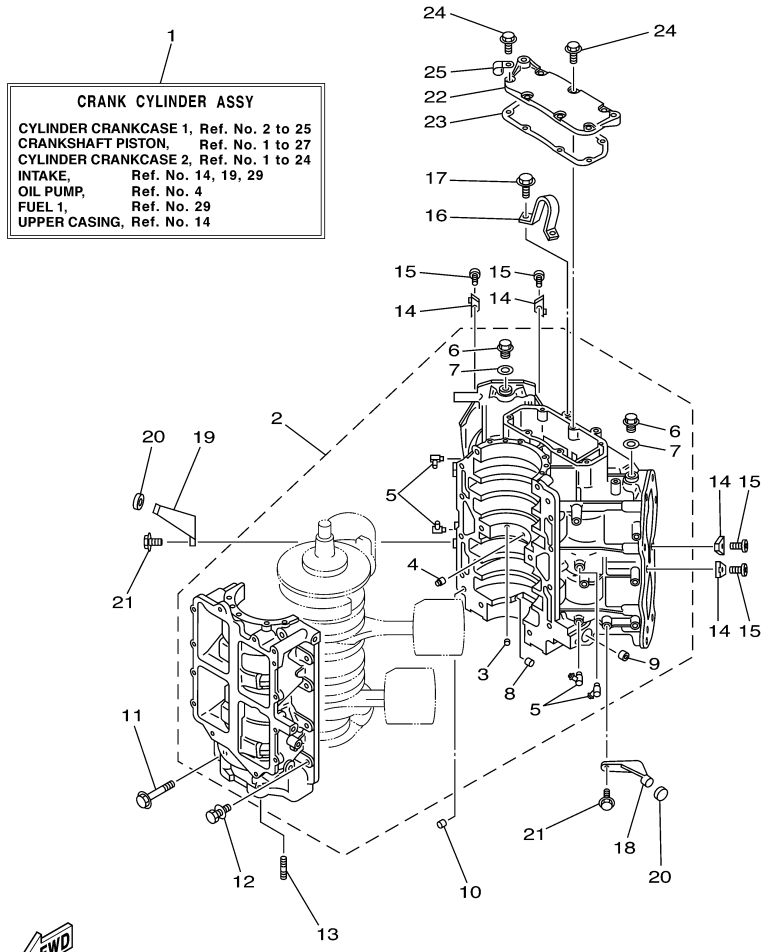

115TXRC 2004 / CYLINDER CRANKCASE 1

6N42110-3020

©2014 Yamaha Motor Corporation, U.S.A. All rights reserved.

Part List

115TXRC 2004 / CYLINDER CRANKCASE 1

REF - NO	PART NUMBER	PART NAME	QUANTITY	REMARKS
1	6N6-W0090-16-1S	CRANK CYLINDER ASSY	1	UR 115
2	6N6-15100-01-1S	CRANKCASE ASSY	1	UR 115
3	624-11379-00-00	.VALVE, CHECK	1	
4	663-11518-01-00	.LOCK BEARING	1	
5	6E5-11372-01-00	.NIPPLE, HOSE	4	
6	90340-14M00-00	.PLUG, STRAIGHT SCREW	2	
7	90430-14115-00	.GASKET	2	
8	90384-06M07-00	.BUSH, BIMETAL FORMED	1	
9	90384-14M09-00	.BUSH, BIMETAL FORMED	1	
10	93608-12063-00	PIN, DOWEL	2	
11	90105-10M20-00	BOLT, FLANGE	6	
12	90119-08M94-00	BOLT, WITH WASHER	8	
13	90116-08M45-00	BOLT, STUD	2	
14	6E5-11325-00-00	ANODE	4	
15	98780-04015-00	SCREW, FLAT HEAD	4	
16	6E5-11119-01-00	HANGER, ENGINE	1	
17	90119-08MA3-00	BOLT, WITH WASHER	2	
18	6E5-42761-00-1S	STOPPER	1	
19	6E5-42762-00-1S	STOPPER	1	
20	68F-44533-00-00	DAMPER, UPPER MOUNT RUBBER	2	
21	90119-06MA2-00	BOLT, WITH WASHER	4	
22	6K7-11371-01-1S	COVER	1	
23	6E5-11381-A2-00	.GASKET 1	1	
24	90119-06MA2-00	BOLT, WITH WASHER	7	
25	90465-06M86-00	.CLAMP	1