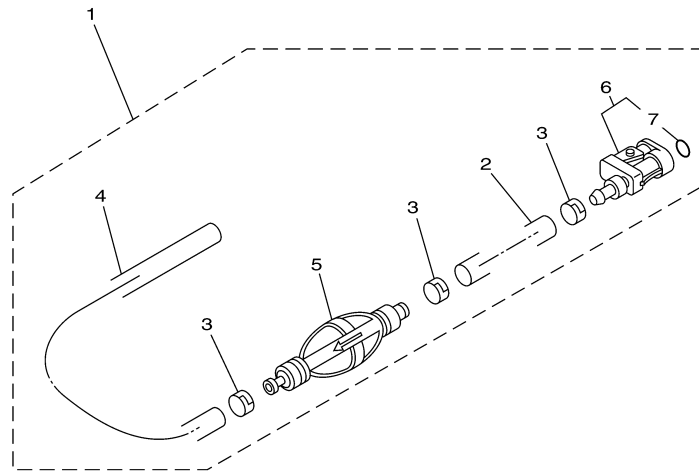

115TXRC 2004 / FUEL 2

6N43100-C100

©2014 Yamaha Motor Corporation, U.S.A. All rights reserved.

Part List

115TXRC 2004 / FUEL 2

REF - NO	PART NUMBER	PART NAME	QUANTITY	REMARKS
2	90445-13M01-00	.HOSE (L2050)	1	
3	6E5-24351-51-00	.BAND 1	3	
4	90445-13M35-00	.HOSE (L250)	1	
5	6Y2-24360-60-00	.PRIMER PUMP ASSY	1	
6	6Y2-24305-05-00	.FUEL PIPE JOINT COMP 2	1	
7	93210-08287-00	..O-RING	1