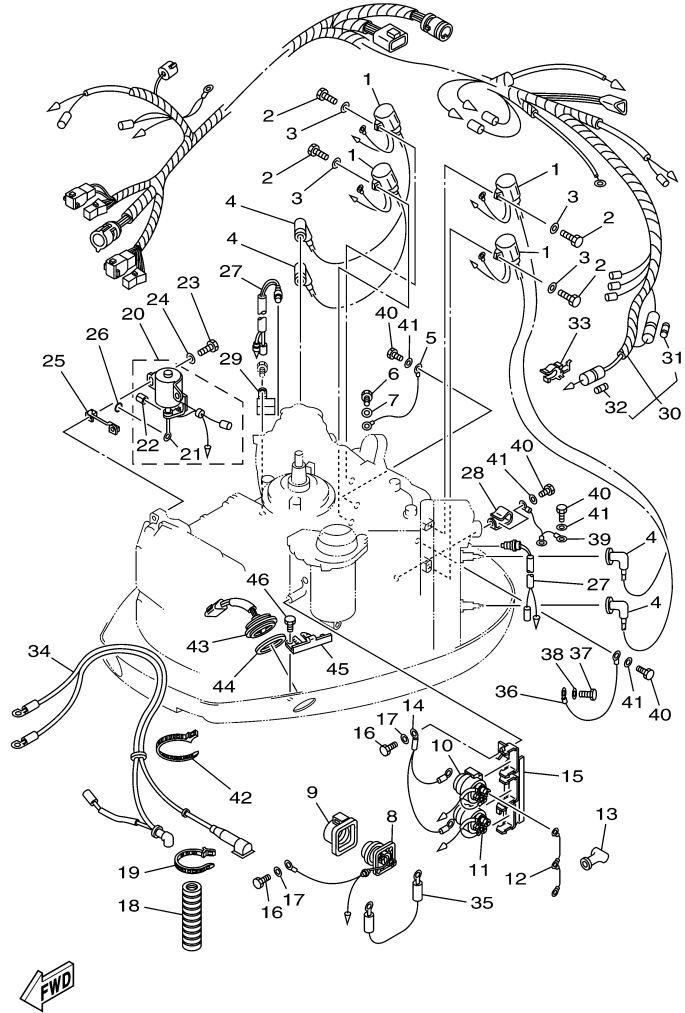

115TXRC 2004 / ELECTRICAL 2

6N43110-C130

Part List

115TXRC 2004 / ELECTRICAL 2

REF - NO	PART NUMBER	PART NAME	QUANTITY	REMARKS
1	6R3-85570-01-00	IGNITION COIL ASSY	4	
2	97095-06020-00	BOLT	4	
3	92995-06600-00	WASHER	4	
4	6G1-82370-21-00	PLUG CAP ASSY	4	
5	662-82519-00-00	WIRE, EARTH LEAD	1	
6	97095-06012-00	BOLT	1	
7	92995-06600-00	WASHER	1	
8	61A-81941-00-00	STARTER RELAY ASSY	1	
9	689-81952-10-00	HOLDER, RELAY	1	
10	6E5-81950-00-00	RELAY ASSY	1	
11	6E5-8195A-00-00	RELAY ASSY	1	
12	6G5-87149-10-00	CONNECTOR	1	
13	6G5-82119-00-00	COVER, LEAD WIRE	2	
14	6E5-82116-00-00	WIRE, MINUS LEAD	1	
15	6E5-81948-22-00	BRACKET	1	
16	97095-06016-00	BOLT	2	
17	92995-06600-00	WASHER	2	
18	6N7-83557-00-00	TUBE (I.DIA:22MM)	1	
19	90465-13M18-00	CLAMP	1	
20	6N7-86110-00-00	SOLENOID	1	
21	6N7-86116-00-00	.WIRE, PULL	1	
22	91609-30010-00	.PIN, SPRING	1	
23	97095-06030-00	BOLT	2	
24	92995-06600-00	WASHER	2	
25	6N7-86112-00-00	STAY, SOLENOID	1	
26	93210-03261-00	O-RING	1	
27	688-82560-10-00	THERMO SWITCH ASSY	2	
28	90465-05M87-00	CLAMP	1	
29	90465-08M89-00	CLAMP	1	
30	6N7-82590-30-00	WIRE HARNESS ASSY	1	
31	663-82151-00-00	.FUSE (12V-20A)	1	
32	705-82151-00-00	.FUSE (30A)	1	
33	6G5-82152-00-00	HOLDER, FUSE	2	
34	6R3-82105-J1-00	BATTERY CABLE	1	
35	6E5-82117-01-00	WIRE, LEAD	1	
36	6R3-82519-00-00	WIRE, EARTH LEAD	1	
37	97095-06012-00	BOLT	1	
38	92995-06600-00	WASHER	1	
39	6E5-82531-10-00	WIRE, LEAD	1	
40	97095-06012-00	BOLT	4	
41	92995-06600-00	WASHER	4	
42	90465-13M18-00	CLAMP	1	
43	6R3-82563-00-00	TRIM & TILT SWITCH ASSY	1	
44	6E5-82587-00-00	GASKET	1	
45	6R3-83614-00-00	BRACKET	1	
46	97095-06012-00	BOLT	2