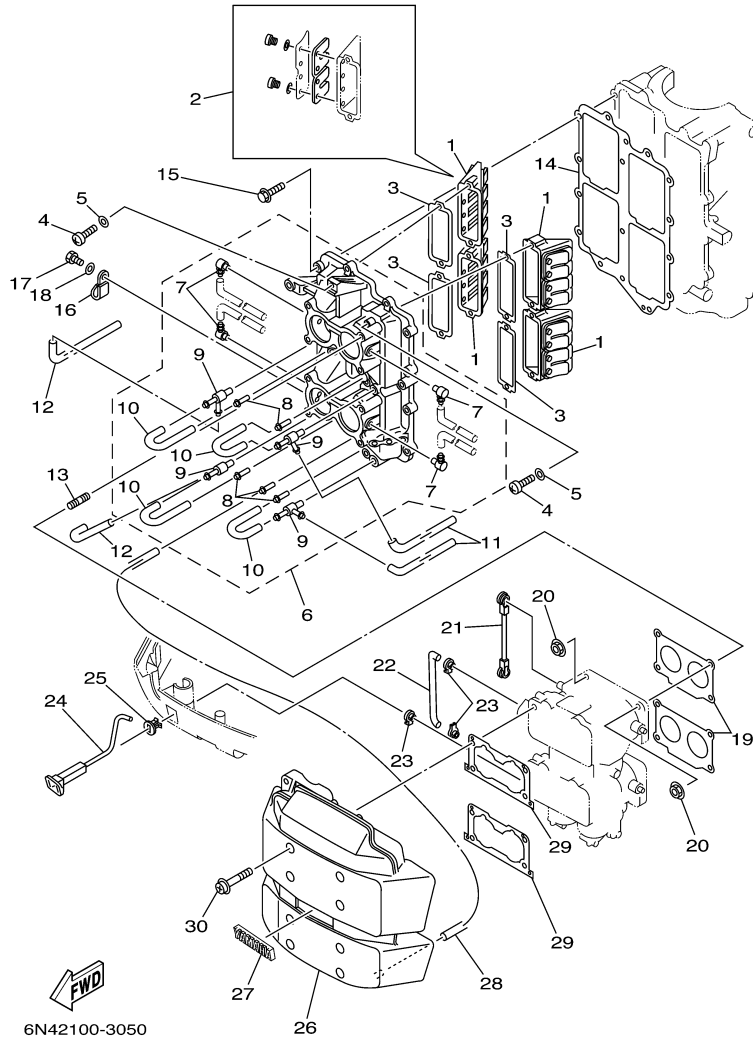

115TXRC 2004 / INTAKE

©2014 Yamaha Motor Corporation, U.S.A. All rights reserved.

Part List

115TXRC 2004 / INTAKE

REF - NO	PART NUMBER	PART NAME	QUANTITY	REMARKS
1	6E5-13610-00-00	REED VALVE ASSY	4	
2	6E5-W0004-00-00	.REED SET	1	
3	6E5-13621-A1-00	.GASKET, VALVE SEAT	4	
4	97880-05025-00	SCREW, PAN HEAD	8	
5	92990-05600-00	WASHER, PLATE	8	
6	6E5-13641-11-1S	MANIFOLD 1	1	
7	6E5-13552-01-00	.NOZZLE	4	
8	624-14485-00-00	.PIPE, JOINT	5	
9	6E5-11370-01-00	.CHECK VALVE ASSY	4	
10	90445-07M28-00	.HOSE (L70)	4	
11	90445-07M24-00	HOSE (L240)	2	
12	90445-07M46-00	HOSE (L360)	2	
13	90116-06M30-00	BOLT, STUD	8	
14	6E5-13645-A1-00	GASKET, MANIFOLD 1	1	
15	90119-06MA3-00	BOLT, WITH WASHER	12	
16	90465-06M86-00	.CLAMP	1	
17	97095-06012-00	BOLT	1	
18	92995-06600-00	WASHER	1	
19	6E5-14198-A2-00	.GASKET	2	
20	90179-06M28-00	NUT	8	
21	6E5-41217-01-00	ROD, ACCEL. LEVER	1	
22	6E5-41256-01-00	ROD, CHOKE 1	1	
23	661-41262-02-00	JOINT, CHOKE LEVER	3	
24	6N7-41271-00-00	KNOB, CHOKE	1	
25	689-41273-00-00	GROMMET	1	
26	6N7-14440-01-00	SILENCER ASSY, INTAKE	1	
27	6E5-1441K-00-00	EMBLEM	1	
28	90445-07258-00	HOSE (L200)	1	
29	6K7-14483-00-00	GASKET	2	
30	90159-06M14-00	SCREW, WITH WASHER	8