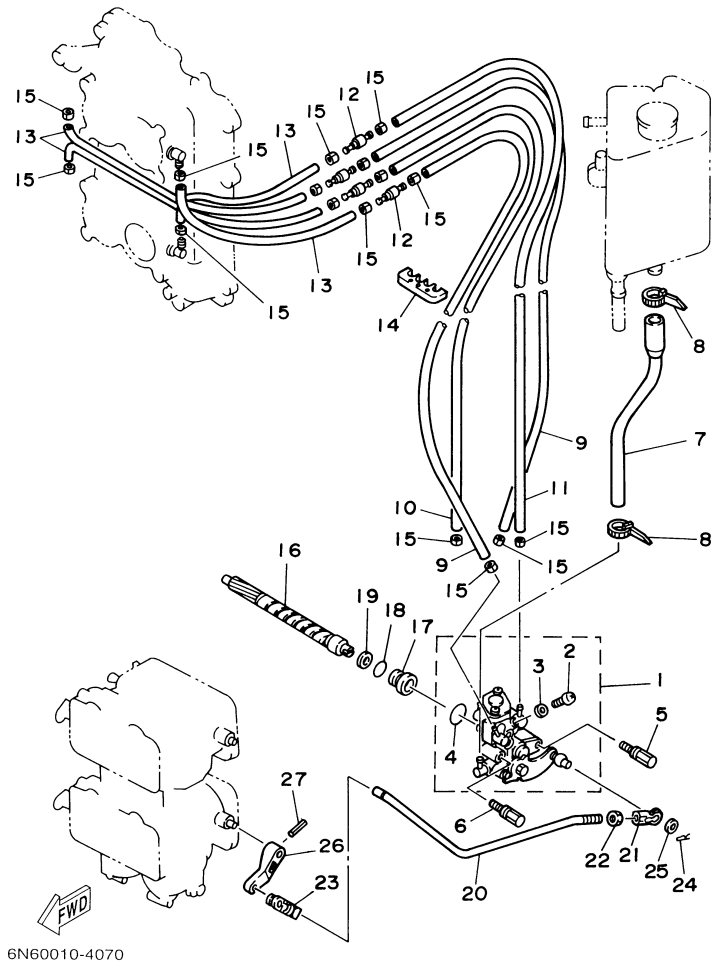

115TXRC 2004 / OIL PUMP

©2014 Yamaha Motor Corporation, U.S.A. All rights reserved.

Part List

115TXRC 2004 / OIL PUMP

REF - NO	PART NUMBER	PART NAME	QUANTITY	REMARKS
1	6N6-13200-00-00	OIL INJECTION PUMP ASSY	1	UR 115
2	6R3-13471-00-00	.PLUG, DRAIN	1	
3	6L2-13475-00-00	.GASKET	1	
4	93210-19MA7-00	.O-RING	1	
5	90109-06M40-00	BOLT	1	
6	90109-06M39-00	BOLT	1	
7	6N7-13416-00-00	PIPE, OIL 1	1	
8	90465-11M10-00	CLAMP	2	
9	90445-07M89-00	HOSE (L310)	2	
10	90445-07196-00	HOSE (L160)	1	
11	90445-07M72-00	HOSE (L250)	1	
12	6R3-13183-10-00	VALVE, CHECK	4	
13	90445-07M87-00	HOSE (L110)	4	
14	90464-07M06-00	CLAMP	1	
15	90468-07M02-00	CLIP	16	
16	6R3-11537-00-00	GEAR, DRIVEN	1	
17	6R3-13117-00-00	COLLAR, DISTANCE	1	
18	93210-13M04-00	O-RING	1	
19	90202-08M44-00	WASHER, PLATE	1	
20	6R3-41241-00-00	ROD, LINK	1	
21	6H1-41237-00-00	JOINT, LINK	1	
22	95380-05600-00	NUT	1	
23	6R5-41237-00-00	JOINT, LINK	1	
24	90468-05M03-00	CLIP	1	
25	90202-05088-00	WASHER, PLATE	1	
26	6E5-14276-01-00	LEVER	1	
27	91690-30016-00	PIN, SPRING	1	

Part Notes

115TXRC 2004 / OIL PUMP

PART NUMBER	NOTE TEXT
6H1-41237-00-00	OEM: This part number is among the Top 100 Most Popular Marine Maintenance Parts as of March 2014.

©2014 Yamaha Motor Corporation, U.S.A. All rights reserved.