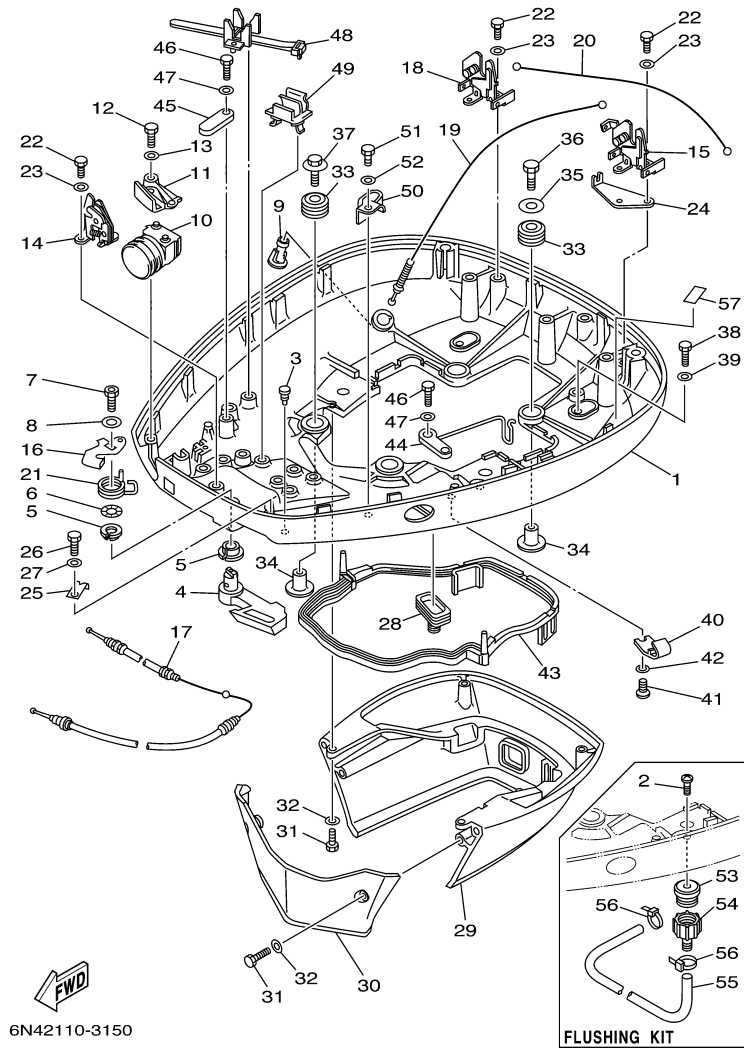

115TXRC 2004 / BOTTOM COWLING

©2014 Yamaha Motor Corporation, U.S.A. All rights reserved.

Part List

115TXRC 2004 / BOTTOM COWLING

REF - NO	PART NUMBER	PART NAME	QUANTITY	REMARKS
1	6N7-42711-43-8D	COWLING, BOTTOM 1	1	
2	90169-05M00-00	SCREW, TRUSS HEAD TAPPING	1	FLUSHING KIT
3	6H4-42748-00-00	GROMMET	1	
4	6N7-42815-01-8D	LEVER, CLAMP	1	
5	90386-13M88-00	BUSH	2	
6	90206-13M10-00	WASHER, WAVE	1	
7	90109-08M45-00	BOLT	1	
8	92990-08200-00	WASHER, PLAIN	1	
9	6E5-44391-00-00	NIPPLE, HOSE	1	
10	6N7-42725-30-00	GROMMET	1	
11	6N7-42738-02-5B	PLATE, FITTING	1	
12	97095-06016-00	BOLT	2	
13	92995-06600-00	WASHER	2	
14	6R3-42824-00-00	BASE, CLAMP LEVER	1	
15	6R3-42811-01-00	STAY	1	
16	6R3-42816-00-00	LEVER, CLAMP	1	
17	6N7-42850-00-00	WIRE COMPLETE	1	
18	6R3-42811-10-00	STAY	1	
19	6N7-42850-10-00	WIRE COMPLETE	1	
20	6N7-42850-20-00	WIRE COMPLETE	1	
21	6R3-42813-00-00	SPRING, CLAMP LEVER	1	
22	97095-06016-00	BOLT	6	
23	92995-06600-00	WASHER	6	
24	6N7-42828-00-00	PLATE, CLAMP	1	
25	6R3-42828-00-00	PLATE, CLAMP	1	
26	97095-06010-00	BOLT	1	
27	92995-06600-00	WASHER	1	
28	688-42726-10-00	GROMMET	1	
29	6N7-42741-01-8D	APRON	1	
30	6R3-42771-01-8D	APRON	1	
31	97095-06020-00	BOLT	4	
32	92995-06600-00	WASHER	4	
33	90480-22M15-00	GROMMET	4	
34	90387-08M37-00	COLLAR	4	
35	90201-08M54-00	WASHER, PLATE	1	
36	97075-08035-00	BOLT	1	
37	90119-08M22-00	BOLT, WITH WASHER	3	
38	97095-06020-00	BOLT	2	
39	92995-06600-00	WASHER	2	
40	6E5-24367-10-00	CLAMP, FUEL PIPE 2	1	
41	90157-06M01-00	SCREW, PAN HEAD	1	
42	92990-06600-00	WASHER, PLATE	1	
43	6E5-42716-00-00	RUBBER, SEAL 1	1	
44	6K7-82588-00-00	PLATE	1	
45	6E5-82588-00-00	PLATE	1	
46	97095-06020-00	BOLT	2	
47	92995-06600-00	WASHER	2	
48	688-82594-00-00	CLAMP	1	
49	6E5-82594-00-00	CLAMP	4	
50	90465-12M25-00	CLAMP	1	
51	97095-06012-00	BOLT	1	
52	92995-06600-00	WASHER	1	
53	6R3-12572-00-00	.ADAPTER	1	FLUSHING KIT