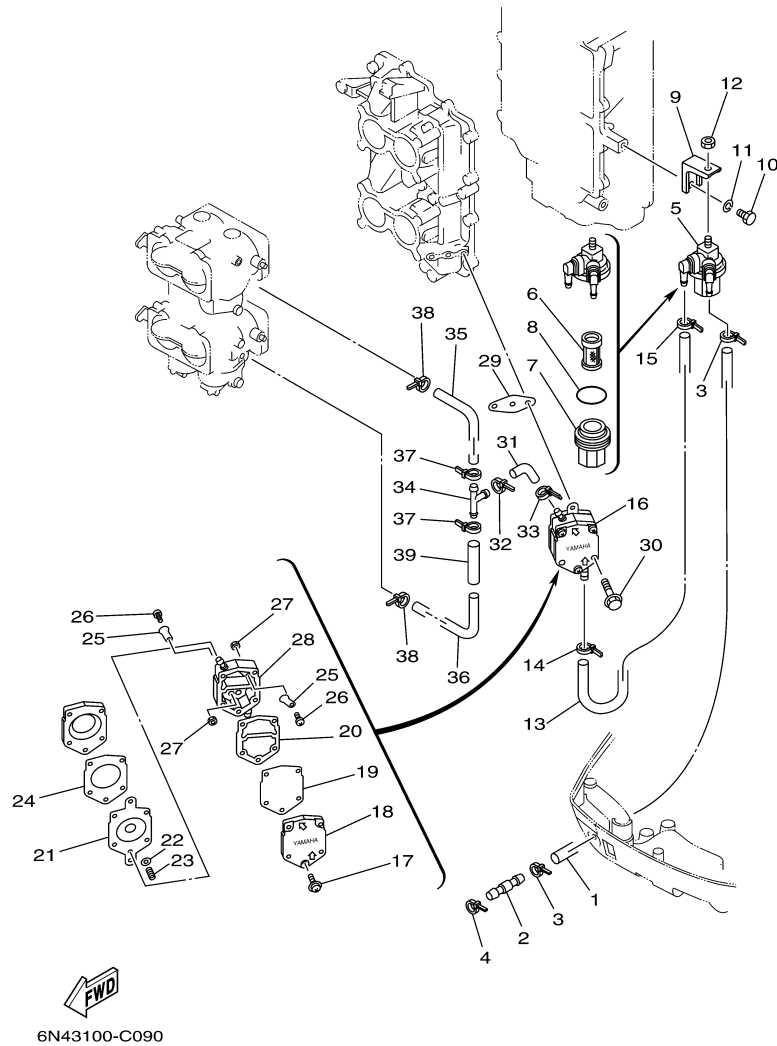

115TXRC 2004 / FUEL 1

6N43100-C090

©2014 Yamaha Motor Corporation, U.S.A. All rights reserved.

Part List

115TXRC 2004 / FUEL 1

REF - NO	PART NUMBER	PART NAME	QUANTITY	REMARKS
1	6R3-24313-20-00	PIPE 3 (L2820)	1	
2	6R3-24377-10-00	PIPE, JOINT 2	1	
3	90465-11M10-00	CLAMP	2	
4	90465-11M10-00	CLAMP	1	
5	6R3-24560-00-00	FILTER ASSY	1	
6	6R3-24563-00-00	.ELEMENT, FILTER	1	
7	61N-24521-00-00	.CUP, FILTER	1	
8	93210-32738-00	.O-RING	1	
9	6E5-24566-00-00	BRACKET, FILTER	1	
10	97013-06014-00	BOLT	1	
11	92903-06100-00	WASHER, SPRING	1	
12	95380-08600-00	NUT	1	
13	6E5-24314-00-00	PIPE 4	1	
14	90465-11M10-00	CLAMP	1	
15	90465-11M10-00	CLAMP	1	
16	6E5-24410-03-00	FUEL PUMP ASSY	1	
17	6E5-24444-00-00	.SCREW	3	
18	6E5-24413-00-00	.BODY 2	1	
19	6E5-24471-00-00	.DIAPHRAGM	1	
20	6E5-24435-00-00	.GASKET, BODY 2	1	
21	6E5-24411-00-00	.DIAPHRAGM	1	
22	648-24424-00-00	.SEAT, SPRING	1	
23	6E5-24423-00-00	.SPRING, DIAPHRAGM	1	
24	6E5-24434-02-00	.GASKET, BODY	1	
25	6A0-24421-01-00	.VALVE, CHECK	4	
26	6A0-14325-00-00	.SCREW, PAN HEAD	4	
27	95380-03600-00	.NUT	4	
28	6E5-24412-10-00	.BODY 1	1	
29	650-24431-A0-00	GASKET, FUEL PUMP 1	1	
30	97595-06550-00	BOLT, WITH WASHER	2	
31	6G5-24316-10-00	PIPE 6	1	
32	90465-11M10-00	CLAMP	1	
33	90465-11M10-00	CLAMP	1	
34	6E5-24376-10-00	PIPE, JOINT 1	1	
35	6G5-24318-10-00	PIPE, OVERFLOW	1	
36	6G5-24319-10-00	PIPE, OIL	1	
37	90465-11M10-00	CLAMP	2	
38	90465-11M10-00	CLAMP	2	
39	90446-15M07-00	HOSE (L60)	1	

Part Notes

115TXRC 2004 / FUEL 1

PART NUMBER		NOTE TEXT
6E5-24410-03-00		OEM: This part number is among the Top 100 Most Popular Marine Maintenance Parts as of March 2014.
650-24431-A0-00		OEM: This part number is among the Top 100 Most Popular Marine Maintenance Parts as of March 2014.

©2014 Yamaha Motor Corporation, U.S.A. All rights reserved.