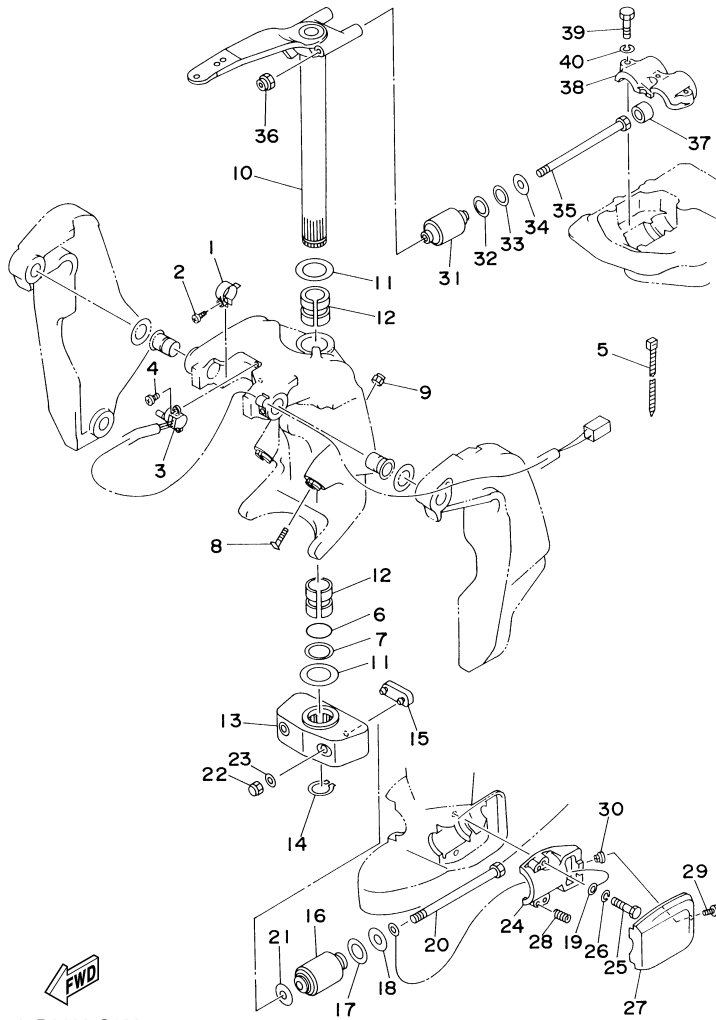

115TXRC 2004 / BRACKET 2

64D3100-C180

Part List

115TXRC 2004 / BRACKET 2

REF - NO	PART NUMBER	PART NAME	QUANTITY	REMARKS
1	64E-43139-02-00	CAM, TRIM SENDER	1	
2	97780-60525-00	SCREW, TAPPING	1	
3	67H-83672-00-00	TRIM SENDER	1	
4	97885-06016-00	SCREW, PAN HEAD	2	
5	90465-11M10-00	CLAMP	3	
6	93210-37MH7-00	O-RING	1	
7	90202-40M47-00	WASHER, PLATE	1	
8	61A-43376-00-00	BOLT, THRUST RECEIVER	2	
9	95780-10300-00	NUT, FLANGE	2	
10	6E5-42510-B1-8D	STEERING BRACKET ASSY	1	UR X
10	6E5-42510-A1-8D	STEERING BRACKET ASSY	1	UR L
11	90201-38M60-00	WASHER, PLATE	2	
12	90386-38M32-00	BUSH	2	
13	6G5-44551-01-8D	HOUSING, LOWER MOUNT RUBBER	1	
14	93410-37M04-00	CIRCLIP	1	
15	6E5-44575-00-00	DAMPER, LOWER MOUNT RUBBER	1	
16	6E5-44555-00-94	MOUNT DAMPER, LOWER SIDE	2	
17	90202-32M19-00	WASHER, PLATE	2	
18	90201-16M55-00	WASHER, PLATE	2	
19	6E5-82149-00-00	WIRE, LEAD 3	1	
20	90109-14M34-00	BOLT	2	
21	90201-15M58-00	WASHER, PLATE	2	
22	95380-14800-00	NUT	2	
23	92995-14600-00	WASHER	2	
24	6E5-44552-01-94	HOUSING, LOWER MOUNT RUBBER	2	
25	97095-10045-00	BOLT	4	
26	92995-10100-00	WASHER	4	
27	6E5-44553-01-8D	COVER, LOWER MOUNT	2	
28	90501-16M28-00	SPRING, COMPRESSION	4	
29	97885-06016-00	SCREW, PAN HEAD	2	
30	90179-06066-00	NUT	2	
31	6E5-44514-00-94	MOUNT DAMPER, UPPER SIDE	2	
32	90201-26M57-00	WASHER, PLATE	2	
33	90202-26M18-00	WASHER, PLATE	2	
34	90201-14M56-00	WASHER, PLATE	2	
35	90109-12M37-00	BOLT	2	
36	90185-12M12-00	NUT, SELF-LOCKING	2	
37	663-44575-00-00	DAMPER, LOWER MOUNT RUBBER	2	
38	6E5-44511-00-5B	COVER, UPPER MOUNT	1	
39	97095-10045-00	BOLT	3	
40	92995-10100-00	WASHER	3