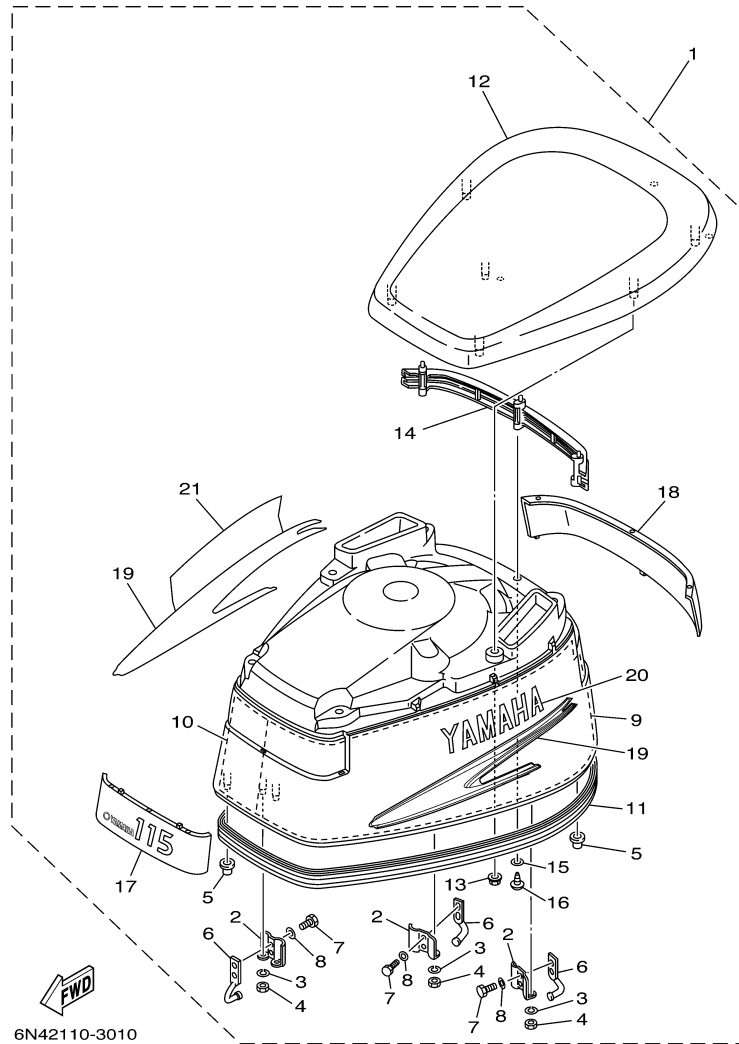

115TXRC 2004 / TOP COWLING

©2014 Yamaha Motor Corporation, U.S.A. All rights reserved.

Part List

115TXRC 2004 / TOP COWLING

REF - NO	PART NUMBER	PART NAME	QUANTITY	REMARKS
1	6N6-42610-80-4D	TOP COWLING ASSY	1	UR 115
2	6R3-42647-00-00	.HOLDER, CLAMP BAND	3	
3	92990-06100-00	.WASHER, SPRING	6	
4	95380-06600-00	.NUT, HEXAGON	6	
5	6R3-42662-00-00	.DAMPER	3	
6	6R3-42814-00-00	.HOOK, CLAMP	3	
7	97095-06012-00	.BOLT	6	
8	92995-06600-00	.WASHER	6	
9	6N7-42619-00-00	.DAMPER, FORM	1	
10	6N7-42627-00-00	.DAMPER, FORM	1	
11	6R3-42615-01-00	.SEAL	1	
12	6N7-42613-00-4D	.MOLDING, AIR DUCT	1	
13	90179-06M24-00	.NUT	6	
14	6N7-42636-00-00	.LOUVER 2	1	
15	92990-04600-00	.WASHER, PLATE	3	
16	97780-40520-00	.SCREW, TAPPING	3	
17	6N6-42686-60-00	.EMBLEM, FRONT	1	UR 115
18	6N6-42687-60-00	.EMBLEM, REAR	1	UR 115
19	6N7-W0070-50-00	.GRAPHIC SET	1	
20	6N7-42681-50-00	.MARK, COWLING	1	
21	6N7-42682-50-00	.MARK, COWLING	1