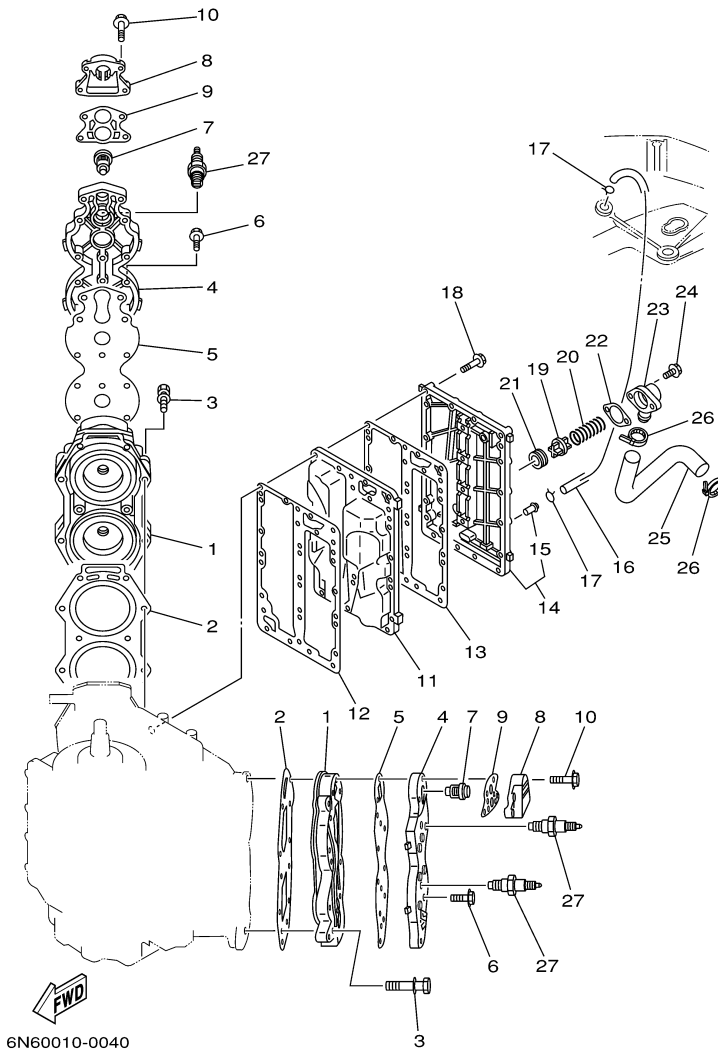

115TXRC 2004 / CYLINDER CRANKCASE 2

©2014 Yamaha Motor Corporation, U.S.A. All rights reserved.

Part List

115TXRC 2004 / CYLINDER CRANKCASE 2

REF - NO	PART NUMBER	PART NAME	QUANTITY	REMARKS
1	6E5-11111-10-1S	HEAD, CYLINDER 1	2	UR 115
2	6E5-11181-A1-00	.GASKET, CYLINDER HEAD 1	2	
3	90119-08MA8-00	BOLT, WITH WASHER	20	
4	6E5-11191-01-1S	COVER, CYLINDER HEAD 1	2	
5	6E5-11193-A0-00	.GASKET, HEAD COVER 1	2	
6	90119-06MA4-00	BOLT, WITH WASHER	24	
7	6E5-12411-30-00	THERMOSTAT	2	
8	6G5-12413-00-1S	COVER, THERMOSTAT	2	
9	688-12414-A1-00	.GASKET, COVER	2	
10	90119-06MA6-00	BOLT, WITH WASHER	8	
11	6E5-41111-00-1S	INNER COVER, EXHAUST	1	UR 115
12	6E5-41112-A1-00	GASKET, EXHAUST INNER COVER	1	
13	6E5-41114-A0-00	.GASKET, EXHAUST OUTER COVER	1	
14	6N7-41113-00-1S	OUTER COVER, EXHAUST	1	
15	650-24378-00-00	.PIPE, JOINT 4	1	
16	6E5-24312-00-00	PIPE 2	1	
17	90467-08004-00	CLIP	2	
18	90119-06MA5-00	BOLT, WITH WASHER	23	
19	6G5-12416-00-00	VALVE, PRESSURE CONTROL	1	
20	90501-16M11-00	SPRING, COMPRESSION	1	
21	90480-20M05-00	GROMMET	1	
22	6G5-11382-A1-00	.GASKET 2	1	
23	6G5-11372-00-1S	COVER, BYPASS 2	1	
24	90119-06MA2-00	BOLT, WITH WASHER	2	
25	6E5-12576-00-00	HOSE 1	1	
26	90465-13M18-00	CLAMP	2	
27	94702-00247-00	PLUG, SPARK (NGK BR8HS- 10)	4	UR 115

Part Notes

115TXRC 2004 / CYLINDER CRANKCASE 2

PART NUMBER		NOTE TEXT
6E5-12411-30-00		OEM: This part number is among the Top 100 Most Popular Marine Maintenance Parts as of March 2014.
688-12414-A1-00		OEM: This part number is among the Top 100 Most Popular Marine Maintenance Parts as of March 2014.
90480-20M05-00		OEM: This part number is among the Top 100 Most Popular Marine Maintenance Parts as of March 2014.

©2014 Yamaha Motor Corporation, U.S.A. All rights reserved.