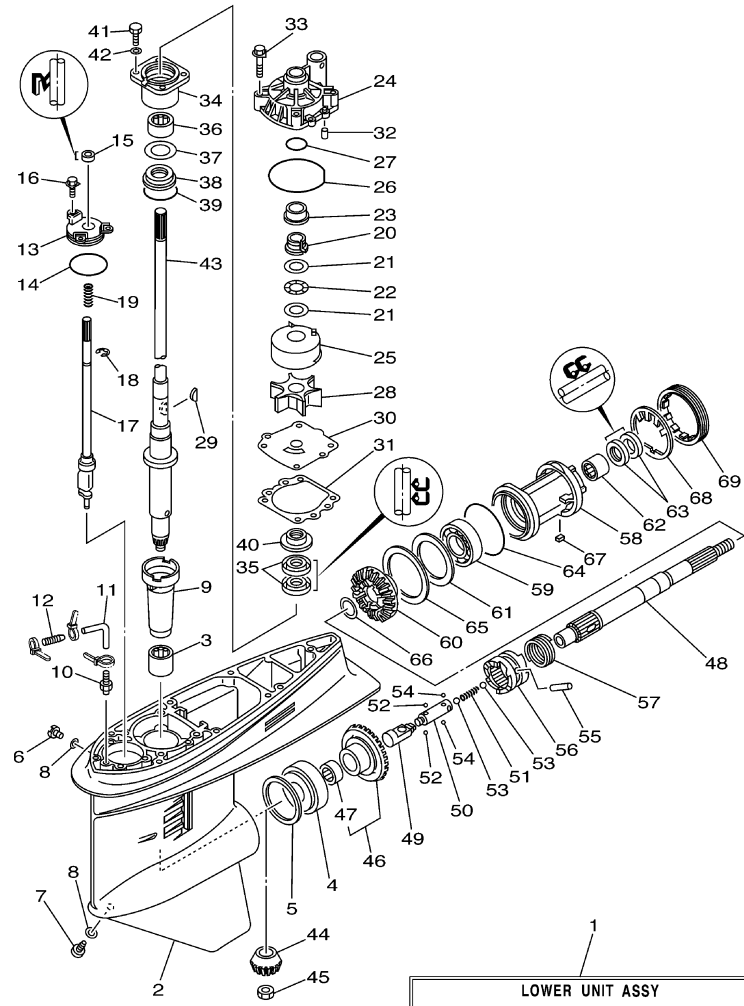

115TXRC 2004 / LOWER CASING DRIVE 1

LOWER UNIT ASSY
LOWER CASING DRIVE 1, Ref. No. 2 to 69
LOWER CASING DRIVE 2, Ref. No. 8, 9, 19, 20

6N40100-1220

Part List

115TXRC 2004 / LOWER CASING DRIVE 1

REF - NO	PART NUMBER	PART NAME	QUANTITY	REMARKS
1	6E5-45300-27-8D	LOWER UNIT ASSY	1	UR X
1	6E5-45300-17-8D	LOWER UNIT ASSY	1	UR L
2	6E5-45301-05-8D	CASING, LOWER	1	
3	93315-628U9-00	BEARING	1	
4	93332-000U7-00	BEARING	1	
5	6E5-45567-01-12	SHIM (T:0.12MM)	1	UR
5	6E5-45567-01-30	SHIM (T:0.30MM)	1	UR
5	6E5-45567-01-50	SHIM (T:0.50MM)	1	UR
5	6E5-45567-01-40	SHIM (T:0.40MM)	1	UR
5	6E5-45567-01-15	SHIM (T:0.15MM)	1	UR
5	6E5-45567-01-18	SHIM (T:0.18MM)	1	UR
5	6E5-45567-01-10	SHIM (T:0.10MM)	1	UR
6	90340-08002-00	PLUG, STRAIGHT SCREW	1	
7	688-45341-10-00	PLUG, DRAIN	1	
8	90430-08020-00	.GASKET	2	
9	6E5-45536-00-00	SLEEVE, DRIVE SHAFT	1	
10	6E5-45378-00-00	NIPPLE, HOSE	1	
11	90445-07ME8-00	HOSE (L80)	1	UR L
11	90445-07ME9-00	HOSE (L120)	1	UR X
12	6E5-83558-10-00	END, NIPPLE	1	
13	6E5-45321-00-00	PLATE	1	
14	93210-58144-00	.O-RING	1	
15	93106-09014-00	.OIL SEAL	1	
16	90119-06M10-00	BOLT, WITH WASHER	3	
17	6E5-44150-02-00	SHIFT CAM ASSY	1	
18	99001-08600-00	CIRCLIP	1	
19	90501-11M10-00	SPRING, COMPRESSION	1	
20	61A-45538-00-00	SPACER 1	1	
21	90201-22M01-00	WASHER, PLATE	2	
22	90206-22M19-00	WASHER, WAVE	1	
23	61A-45527-00-00	COLLAR, DRIVE SHAFT	1	
24	61A-44311-01-00	HOUSING, WATER PUMP	1	
25	61A-44322-02-00	.INSERT, CARTRIDGE	1	
26	93210-86M38-00	.O-RING	1	
27	93210-37160-00	.O-RING	1	
28	6E5-44352-01-00	.IMPELLER	1	
29	90280-04M05-00	.KEY, WOODRUFF	1	
30	6E5-44323-00-00	OUTER PLATE, CARTRIDGE	1	
31	6E5-44315-A0-00	.GASKET, WATER PUMP	1	
32	93606-12019-00	.PIN, DOWEL	2	
33	90119-08M14-00	.BOLT, WITH WASHER	4	
34	6E5-45331-00-94	HOUSING, BEARING	1	
35	93101-28M16-00	.OIL SEAL	2	
36	93317-330U2-00	BEARING	1	
37	6E5-45587-01-12	SHIM (T:0.12MM)	1	UR
37	6E5-45587-01-30	SHIM (T:0.30MM)	1	UR
37	6E5-45587-01-50	SHIM (T:0.50MM)	1	UR
37	6E5-45587-01-40	SHIM (T:0.40MM)	1	UR
37	6E5-45587-01-15	SHIM (T:0.15MM)	1	UR
37	6E5-45587-01-18	SHIM (T:0.18MM)	1	UR
37	6E5-45587-01-10	SHIM (T:0.10MM)	1	UR
38	93341-930V2-00	BEARING	1	
39	93210-55M14-00	.O-RING	1