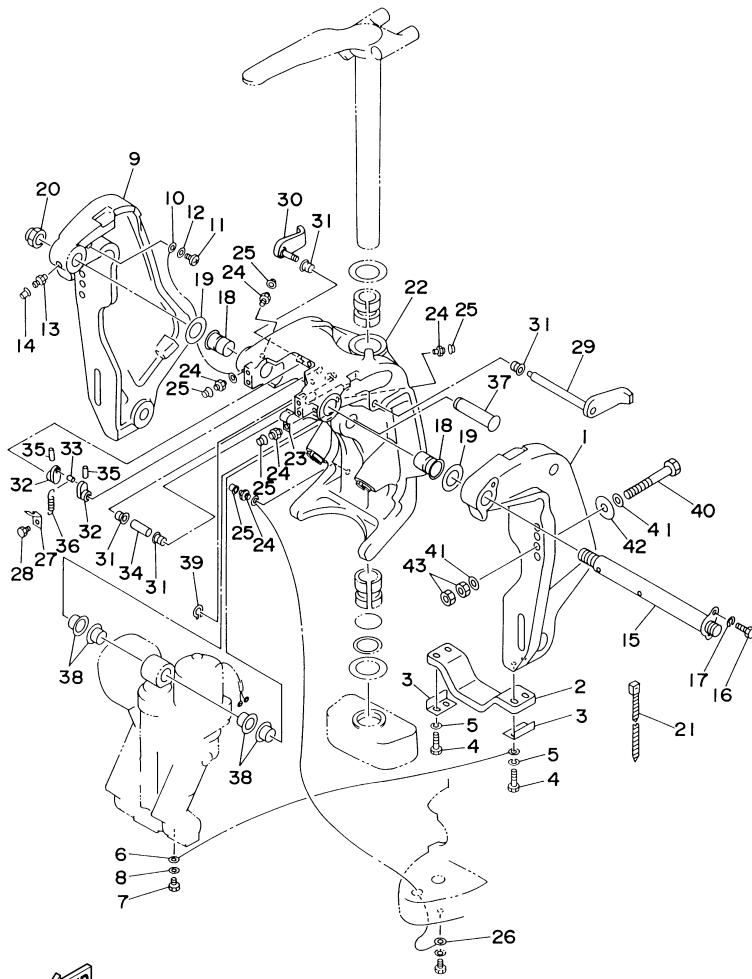

115TXRC 2004 / BRACKET 1

6N60010-7160

©2014 Yamaha Motor Corporation, U.S.A. All rights reserved.

Part List

115TXRC 2004 / BRACKET 1

REF - NO	PART NUMBER	PART NAME	QUANTITY	REMARKS
1	64E-43111-02-8D	BRACKET, CLAMP 1	1	
2	6G5-45251-02-00	ANODE	1	
3	6G5-44526-00-00	PLATE	2	
4	97095-06030-00	BOLT	4	
5	92995-06100-00	WASHER, SPRING	4	
6	6E5-82148-00-00	WIRE, LEAD 4	1	
7	97095-06010-00	BOLT	1	
8	92995-06600-00	WASHER	1	
9	64E-43112-02-8D	BRACKET, CLAMP 2	1	
10	6E5-82148-00-00	WIRE, LEAD 4	1	
11	97880-06012-00	SCREW, PAN HEAD	1	
12	92990-06600-00	WASHER, PLATE	1	
13	93700-06M03-00	NIPPLE, GREASE	1	
14	663-45119-00-00	CAP, GREASE NIPPLE	1	AP
15	64E-43131-01-00	BOLT, CLAMP BRACKET	1	
16	97095-08020-00	BOLT	1	
17	92995-08100-00	WASHER	1	
18	90386-25M31-00	BUSH	2	
19	90201-26M59-00	WASHER, PLATE	2	
20	90185-22M11-00	NUT, SELF-LOCKING	1	
21	90465-11M10-00	CLAMP	1	
22	64E-43311-20-8D	BRACKET, SWIVEL 1	1	UR X
22	64E-43311-10-8D	BRACKET, SWIVEL 1	1	UR L
23	90465-08M63-00	CLAMP	1	
24	93700-06M03-00	NIPPLE, GREASE	5	
25	663-45119-00-00	CAP, GREASE NIPPLE	5	AP
26	6E5-82147-20-00	WIRE, LEAD 5	1	UR X
26	6E5-82147-00-00	WIRE, LEAD 5	1	UR L
27	6G5-43144-00-00	HOOK, SPRING	1	
28	97095-06010-00	BOLT	1	
29	6G5-43181-02-00	LEVER, TILT STOP 1	1	
30	6G5-43185-02-00	LEVER, TILT STOP 2	1	
31	90386-10M16-00	BUSH	4	
32	6G5-43148-00-00	COLLAR, DISTANCE	2	
33	90249-06M19-00	PIN	1	
34	90387-10M05-00	COLLAR	1	
35	91690-30020-00	PIN, SPRING	2	
36	90506-14M24-00	SPRING, TENSION	1	
37	64E-43126-00-00	PIN, UPPER SHOCK MOUNT	1	
38	90386-22M98-00	BUSH	4	
39	93410-22M11-00	CIRCLIP	1	
40	90101-12M77-00	BOLT (L:150MM)	2	UR
40	90101-12M05-00	BOLT (L:130MM)	4	UR
41	90201-13M01-00	WASHER, PLATE	8	
42	90201-12M05-00	WASHER, PLATE	4	
43	95380-12600-00	NUT	8	

Part Notes

115TXRC 2004 / BRACKET 1

PART NUMBER	NOTE TEXT
6G5-45251-02-00	OEM: This part number is among the Top 100 Most Popular Marine Maintenance Parts as of March 2014.
92990-06600-00	OEM: This part number is among the Top 100 Most Popular Marine Maintenance Parts as of March 2014.