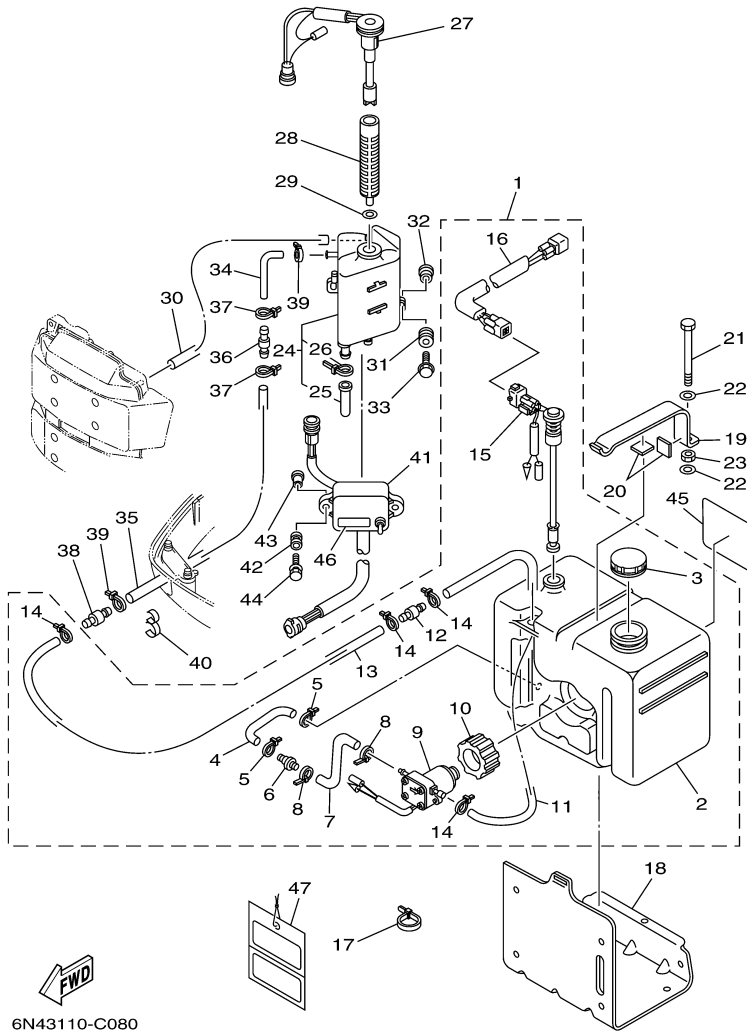

115TXRC 2004 / OIL TANK

6N43110-C080

©2014 Yamaha Motor Corporation, U.S.A. All rights reserved.

Part List

115TXRC 2004 / OIL TANK

REF - NO	PART NUMBER	PART NAME	QUANTITY	REMARKS
1	61A-21708-20-00	SUB OIL TANK ASSY	1	AP
2	6E5-21733-20-00	.SUB TANK, OIL (105L)	1	
3	6E5-21770-03-00	.OIL TANK CAP ASSY	1	
4	6E5-24322-00-00	.PIPE 11	1	
5	90465-11M10-00	.CLAMP	2	
6	646-24251-02-00	.STRAINER 1	1	
7	6E5-24319-01-00	.PIPE, OIL	1	
8	90465-11M10-00	.CLAMP	2	
9	6E5-81900-01-00	.OIL FEED PUMP ASSY	1	
10	6E5-81922-00-00	.GROMMET	1	
11	6E5-24321-01-00	.PIPE 10	1	
12	6E5-24379-00-00	.PIPE, JOINT 4	1	
13	90445-11M26-00	.HOSE (L6500)	1	
14	90465-11M10-00	.CLAMP	4	
15	6E5-85720-04-00	.OIL LEVEL GAUGE ASSY	1	
16	6R3-85721-80-00	.WIRE, LEAD (L=80M)	1	
17	90465-13M11-00	CLAMP	1	AP
18	6E5-21734-01-33	HOLDER, OIL SUB TANK	1	AP
19	6E5-21798-01-33	BRACKET, DAMPER	1	AP
20	6E5-21746-00-00	DAMPER	2	AP
21	97080-06100-00	BOLT	1	AP
22	92990-06600-00	WASHER, PLATE	2	AP
23	95380-06600-00	NUT, HEXAGON	1	AP
24	6E5-21750-05-00	OIL TANK ASSY	1	
25	6E5-13448-00-00	.CAP	1	
26	90465-13M11-00	.CLAMP	1	
27	6G7-85730-04-00	OIL LEVEL GAUGE ASSY	1	
28	6E5-13411-00-00	STRAINER, OIL	1	
29	6E5-13414-00-00	GASKET, STRAINER COVER	1	
30	90445-05M02-00	HOSE (L380)	1	
31	6A0-82317-00-00	DAMPER, IGNITION COIL	3	
32	624-42542-00-00	PIPE	3	
33	90119-06M65-00	BOLT, WITH WASHER	3	
34	64E-24323-00-00	PIPE 12	1	
35	90445-12207-00	HOSE (L2400)	1	
36	6E5-24379-00-00	PIPE, JOINT 4	1	
37	90465-11M10-00	CLAMP	2	
38	6E5-24379-00-00	PIPE, JOINT 4	1	
39	90465-11M10-00	CLAMP	2	
40	90464-13M34-00	CLAMP	1	
41	6N7-85740-00-00	CONTROL UNIT ASSY	1	
42	6A0-82317-00-00	DAMPER, IGNITION COIL	2	
43	624-42542-00-00	PIPE	2	
44	90119-06M65-00	BOLT, WITH WASHER	2	
45	6E5-13437-43-00	MARK, CAUTION	1	
46	6E5-85711-40-00	MARK, CAUTION	1	
47	61H-2819R-31-00	TAG, WARNING	1	

Part Notes

115TXRC 2004 / OIL TANK

PART NUMBER	NOTE TEXT
646-24251-02-00	OEM: This part number is among the Top 100 Most Popular Marine Maintenance Parts as of March 2014.