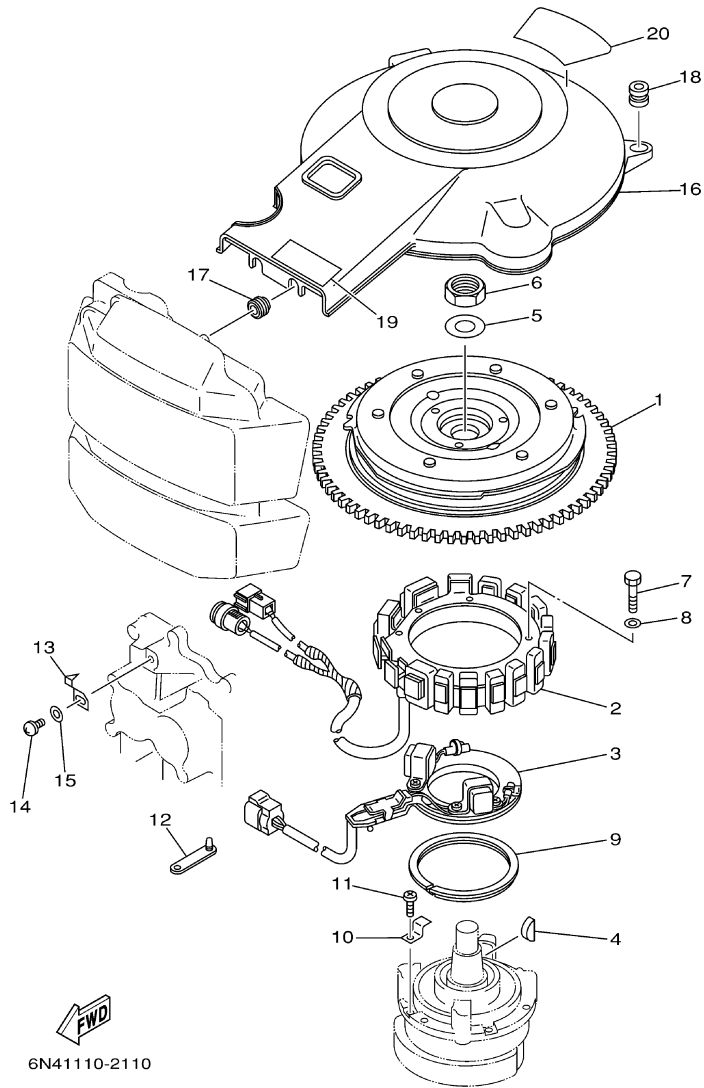

115TXRC 2004 / GENERATOR

©2014 Yamaha Motor Corporation, U.S.A. All rights reserved.

Part List

115TXRC 2004 / GENERATOR

REF - NO	PART NUMBER	PART NAME	QUANTITY	REMARKS
1	6N7-85550-01-00	ROTOR ASSY	1	
2	6N7-85510-00-00	STATOR ASSY	1	
3	6N7-85580-10-00	COIL, PULSER	1	
4	90280-05015-00	KEY, WOODRUFF	1	
5	90201-21M18-00	WASHER, PLATE	1	
6	90170-20137-00	NUT	1	
7	97013-06065-00	BOLT	4	
8	92903-06600-00	WASHER, PLATE	4	
9	688-41611-00-00	RETAINER, MAGNETO BASE	1	
10	688-41612-00-00	RETAINER, MAGNETO BASE	4	
11	97880-06018-00	SCREW, PAN HEAD	4	
12	90464-12M00-00	CLAMP	1	
13	6E5-81332-00-00	PLATE, TIMING	1	
14	97885-06010-00	SCREW, PAN HEAD	1	
15	92995-06600-00	WASHER	1	
16	6N7-81337-00-00	COVER, FLYWHEEL	1	
17	90480-12M11-00	GROMMET	2	
18	663-82317-01-00	DAMPER, IGNITION COIL	2	
19	6A1-83625-41-00	MARK 5	1	
20	6E5-14488-00-00	LABEL, CAUTION	1