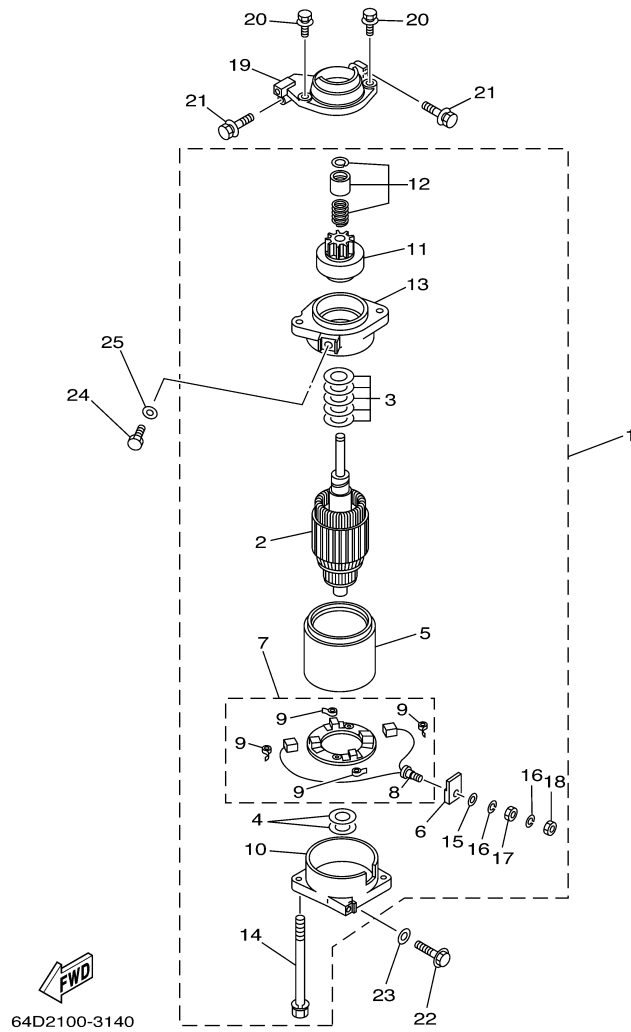

115TXRC 2004 / STARTING MOTOR

©2014 Yamaha Motor Corporation, U.S.A. All rights reserved.

Part List

115TXRC 2004 / STARTING MOTOR

REF - NO	PART NUMBER	PART NAME	QUANTITY	REMARKS
1	6N7-81800-10-00	STARTING MOTOR ASSY	1	
2	6N7-81850-10-00	.ARMATURE ASSY	1	
3	61A-81809-00-00	.WASHER KIT	1	
4	61A-81824-00-00	.WASHER 2	2	
5	6N7-81810-00-00	.STATOR ASSY	1	
6	6K7-8182G-10-00	.BUSH, TERMINAL	1	
7	6N7-81840-00-00	.BRUSH HOLDER ASSY	1	
8	6N7-81801-00-00	..BRUSH SET	1	
9	6N7-81813-00-00	..SPRING, BRUSH	4	
10	6N7-81820-10-00	.REAR BRACKET ASSY	1	
11	6N7-81807-00-00	.GEAR ASSY, STARTING MOTOR	1	
12	6N7-81857-00-00	.RETAINER	1	
13	6N7-81830-00-00	.FRONT BRACKET ASSY	1	
14	6K7-81826-10-00	.BOLT	2	
15	6E5-8182E-10-00	.WASHER	1	
16	6E5-8182F-10-00	.WASHER	2	
17	6E5-8182A-10-00	.NUT	1	
18	6E5-8182K-10-00	.NUT	1	
19	6R3-81822-00-94	BRACKET, STARTING MOTOR	1	
20	90119-08M76-00	BOLT, WITH WASHER	2	
21	90119-08M77-00	BOLT, WITH WASHER	2	
22	90119-08M57-00	BOLT, WITH WASHER	1	
23	92990-08600-00	..WASHER, PLATE	1	
24	97095-08016-00	BOLT	1	
25	92995-08600-00	WASHER	1