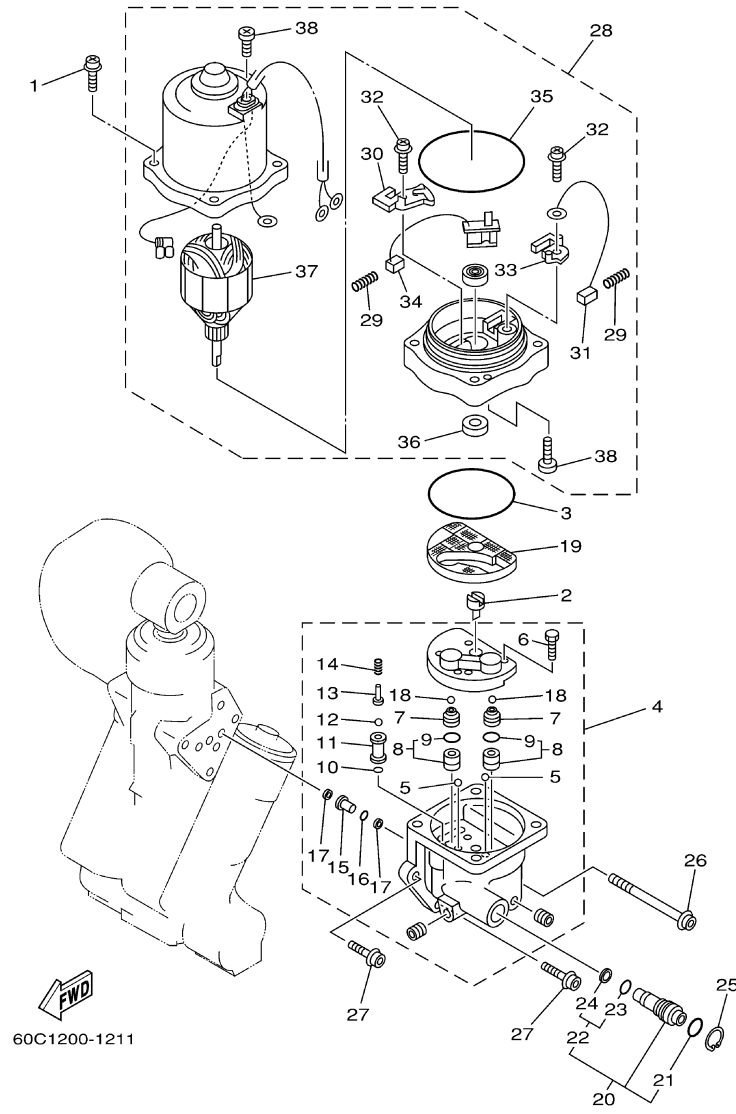

115TXRC 2004 / POWER TRIM & TILT ASSY 2

©2014 Yamaha Motor Corporation, U.S.A. All rights reserved.

Part List

115TXRC 2004 / POWER TRIM & TILT ASSY 2

REF - NO	PART NUMBER	PART NAME	QUANTITY	REMARKS
1	64E-4388E-10-00	BOLT ,SCREW (L:14MM)	4	
2	64E-43831-00-00	CONNECTOR, SHAFT	1	
3	64E-43868-00-00	O-RING	1	
4	64E-43830-00-00	GEAR PUMP ASSY	1	
5	72X-43858-00-00	.BALL	2	
6	64E-43843-00-00	.SCREW, VALVE LOCK	4	
7	64E-43841-00-00	.PISTON, SHUTTLE	2	
8	64E-43802-00-00	.VALVE SUB ASSY	2	
9	6E5-43896-00-00	..O-RING	1	
10	6G5-43863-00-00	.O-RING	1	
11	64E-43851-00-00	.SEAT, RELIEF VALVE	1	
12	64E-43858-00-00	.BALL	1	
13	64E-43859-00-00	.PIN, VALVE SUPPORT	1	
14	64E-43855-00-00	.SPRING, UP RELIEF	1	
15	64E-43850-00-00	.VALVE SUB ASSY	1	
16	64E-43865-00-00	.O-RING	1	
17	64E-43816-00-00	.FILTER 1	2	
18	64E-43858-00-00	.BALL	2	
19	64E-43817-10-00	FILTER 2	1	
20	64E-43860-00-00	MANUAL VALVE SUB-ASSY	1	
21	72X-85075-L0-00	.O-RING	1	
22	64E-43827-00-00	.RING SET	1	
23	64E-4387A-00-00	..O-RING	1	
24	64E-43873-00-00	..RING, BACK UP	1	
25	64E-43875-00-00	RING, SNAP	1	
26	64E-43879-10-00	SCREW, WITH WASHER	1	
27	64E-43879-00-00	SCREW, WITH WASHER	2	
28	64E-43880-01-00	MOTOR ASSY	1	
29	6H1-4386K-10-00	.SPRING, BRUSH	2	
30	64E-4380J-00-00	.HOLDER, BRUSH	1	
31	64E-43891-00-00	.BRUSH 1	1	
32	97607-04310-00	.SCREW, WITH WASHER	2	
33	64E-4380F-00-00	.HOLDER, BRUSH 2	1	
34	64E-43892-00-00	.BREAKER COMP (BRUSH 2)	1	
35	6G5-43865-00-00	.O-RING	1	
36	93102-08M43-00	.OIL SEAL	1	
37	64E-43805-00-00	.ARMATURE ASSY	1	
38	64E-43843-10-00	.SCREW, VALVE LOCK	3