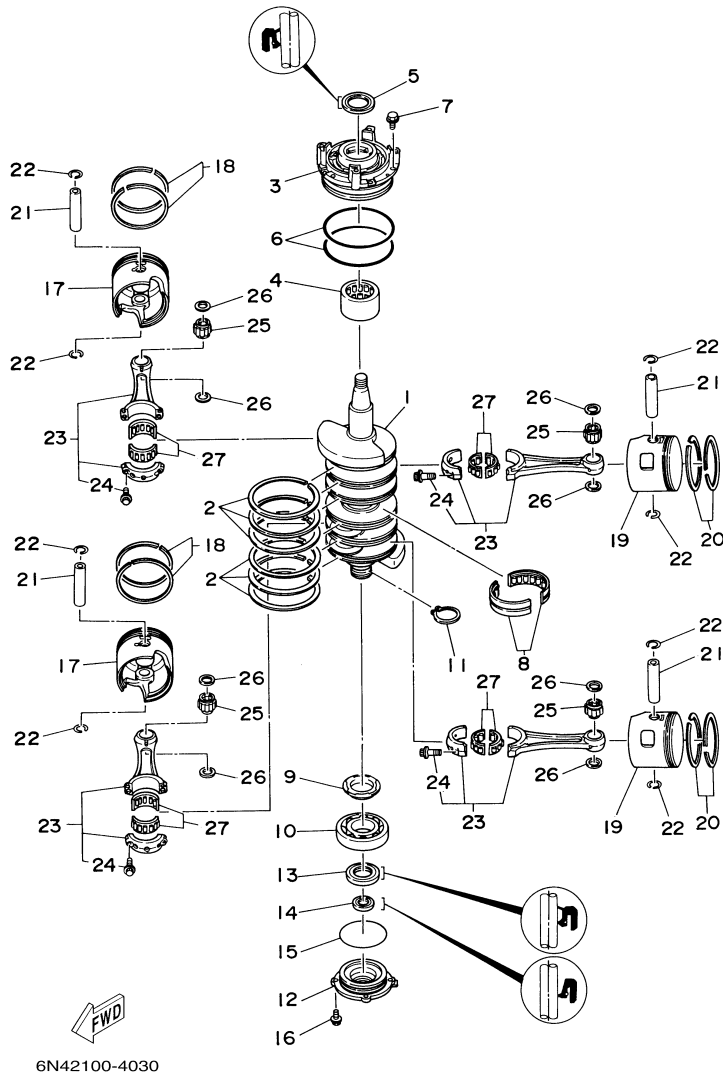

115TXRC 2004 / CRANKSHAFT PISTON

©2014 Yamaha Motor Corporation, U.S.A. All rights reserved.

Part List

115TXRC 2004 / CRANKSHAFT PISTON

REF - NO	PART NUMBER	PART NAME	QUANTITY	REMARKS
1	6N7-11411-01-00	CRANKSHAFT	1	
2	6E5-11447-00-00	SEAL, CRANK	6	
3	6R3-15163-00-1S	HOUSING, BEARING 1	1	
4	93311-940U3-00	BEARING	1	
5	93102-40M14-00	.OIL SEAL	1	
6	93211-04001-00	.O-RING	2	
7	90119-06MA2-00	BOLT, WITH WASHER	3	
8	93310-954U1-00	BEARING	1	
9	6R3-11536-00-00	GEAR, DRIVE	1	
10	93306-208U0-00	BEARING	1	
11	93410-40M03-00	CIRCLIP	1	
12	6G5-15359-00-94	HOUSING, OIL SEAL	1	
13	93102-35M13-00	OIL SEAL	1	
14	93101-22M15-00	.OIL SEAL	1	
15	93210-74M35-00	.O-RING	1	
16	90119-06MA2-00	BOLT, WITH WASHER	4	
17	6R5-11631-11-93	PISTON (STD)	2	
17	6R5-11635-11-00	PISTON (0.25MM O/S)	2	AP
17	6R5-11636-11-00	PISTON (0.50MM O/S)	2	AP
18	64D-11603-01-00	PISTON RING SET (STD)	2	
18	64D-11605-01-00	PISTON RING SET (0.50MM O/S)	2	AP
18	64D-11604-01-00	PISTON RING SET (0.25MM O/S)	2	AP
19	6R5-11642-11-93	PISTON 2 (STD)	2	
19	6R5-11645-11-00	PISTON 2 (0.25MM O/S)	2	AP
19	6R5-11646-11-00	PISTON 2 (0.50MM O/S)	2	AP
20	64D-11603-01-00	PISTON RING SET (STD)	2	
20	64D-11605-01-00	PISTON RING SET (0.50MM O/S)	2	AP
20	64D-11604-01-00	PISTON RING SET (0.25MM O/S)	2	AP
21	6R5-11633-10-00	PIN, PISTON	4	
22	6R5-11634-10-00	CLIP, PISTON PIN	8	
23	6R5-11650-10-00	CONNECTING ROD ASSY	4	
24	90109-08022-00	.BOLT	2	
25	93310-32337-00	BEARING	4	
26	90201-23M01-00	WASHER, PLATE	8	
27	93310-836U0-00	BEARING	4